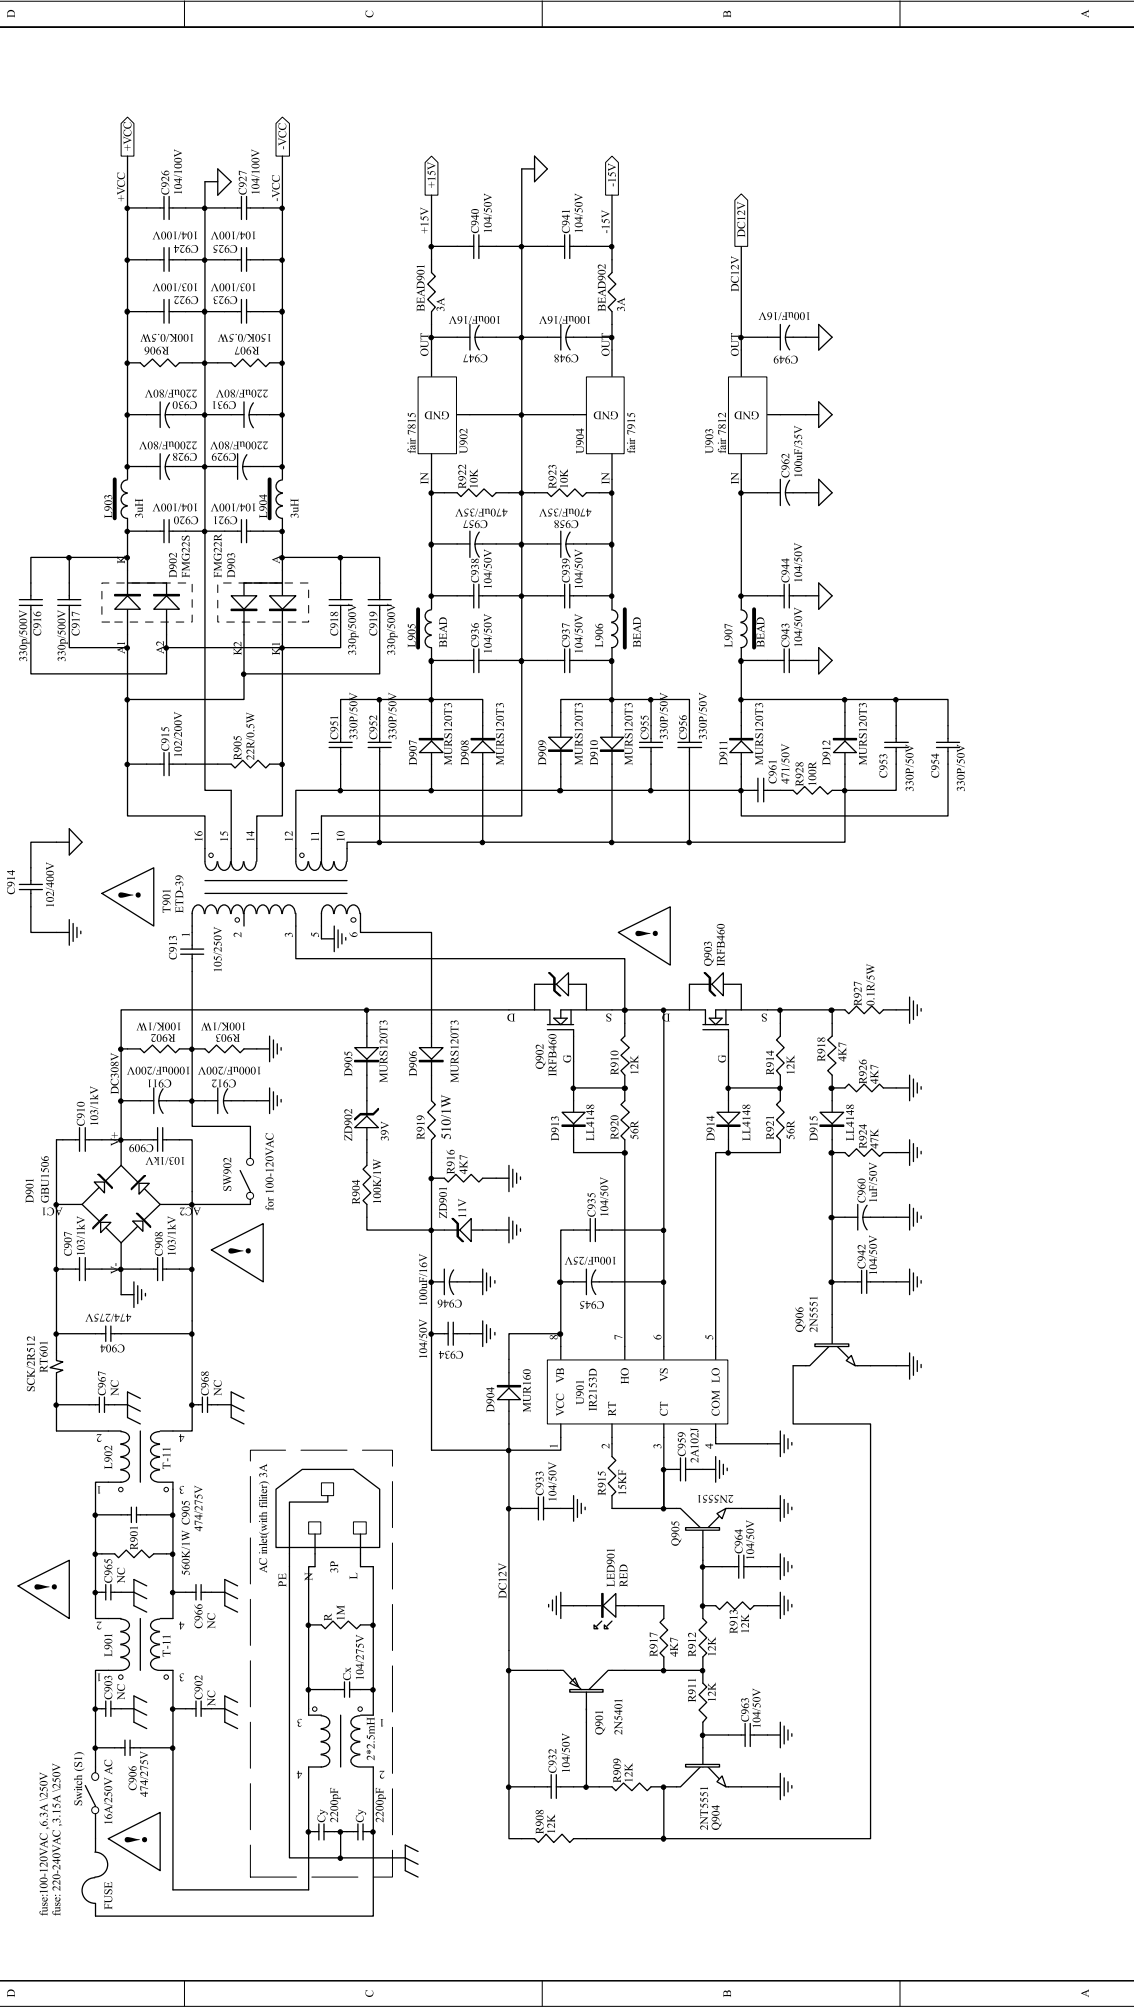

XLR input
 balance:0dBV
 unbalance:0dBV
 Freq:20-20kHz

Rev:	Date	Revision Description	ECN#
A			
B			
C			
D			

Tonwell Co.,Ltd	
Model: PV1015D/PV115D/ PV215D/PV2015D	Sheet: 3 of 3
Drawn:	Date:
Check:	Date:
Approval:	Date:
P/n:	Size:
	Rev:

Rev.	Date	Revision Description	ECN#
A			
B			
C			
D			

Tonwel Co., Ltd		Model: PV1015D/PV115D/PV215D/PV2015D	Sheet: 1 of 3
Drawn:	Date:	File Name:	
Check:	Date:	P/n:	
Approval:	Date:	Size:	

Rev:	Date	Revision Description	ECN#
A			
B			
C			
D			

Tomwel Co., Ltd			
Model:	PV1015DPV115D	PV215DPV2015D	Sheet: 2 of 3
Drawn:	Date:	Date:	File Name:
Check:	Date:	Date:	P/n:
Approval:	Date:	Date:	Size:
			Rev: