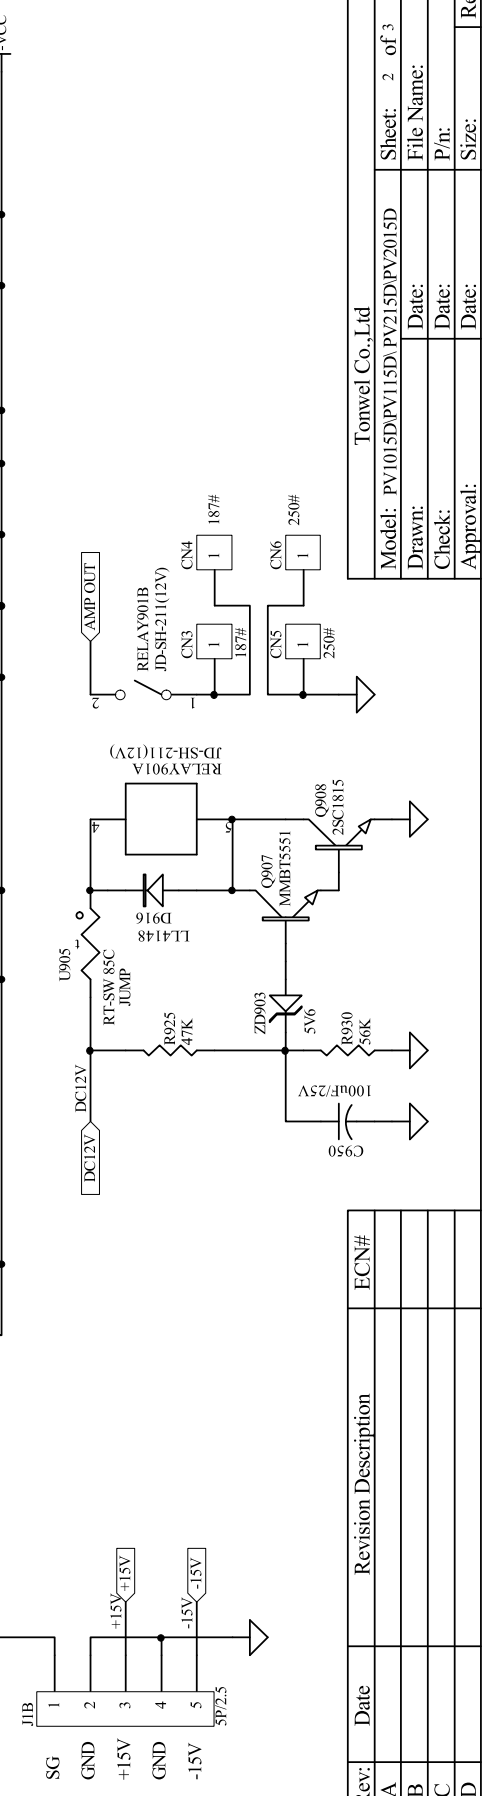

XLR input
 balance:0dBV
 unbalance:0dBV
 Freq:20-20kHz

Rev:	Date	Revision Description	ECN#
A			
B			
C			
D			

Tonwell Co.,Ltd	
Model: PV1015D/PV115D/ PV215D/PV2015D	Sheet: 3 of 3
Drawn:	Date:
Check:	Date:
Approval:	Date:
P/n:	Size:
	Rev:

Rev.	Date	Revision Description	ECN#
A			
B			
C			
D			

Tonwel Co., Ltd		Model: PV1015D/PV115D/PV215D/PV2015D	Sheet: 1 of 3
Drawn:	Date:	File Name:	
Check:	Date:	P/n:	
Approval:	Date:	Size:	

Rev:	Date	Revision Description	ECN#
A			
B			
C			
D			

Tomwel Co., Ltd			
Model:	PV1015DPV115D	PV215DPV2015D	Sheet: 2 of 3
Drawn:	Date:	Date:	File Name:
Check:	Date:	Date:	P/n:
Approval:	Date:	Date:	Size:
			Rev: