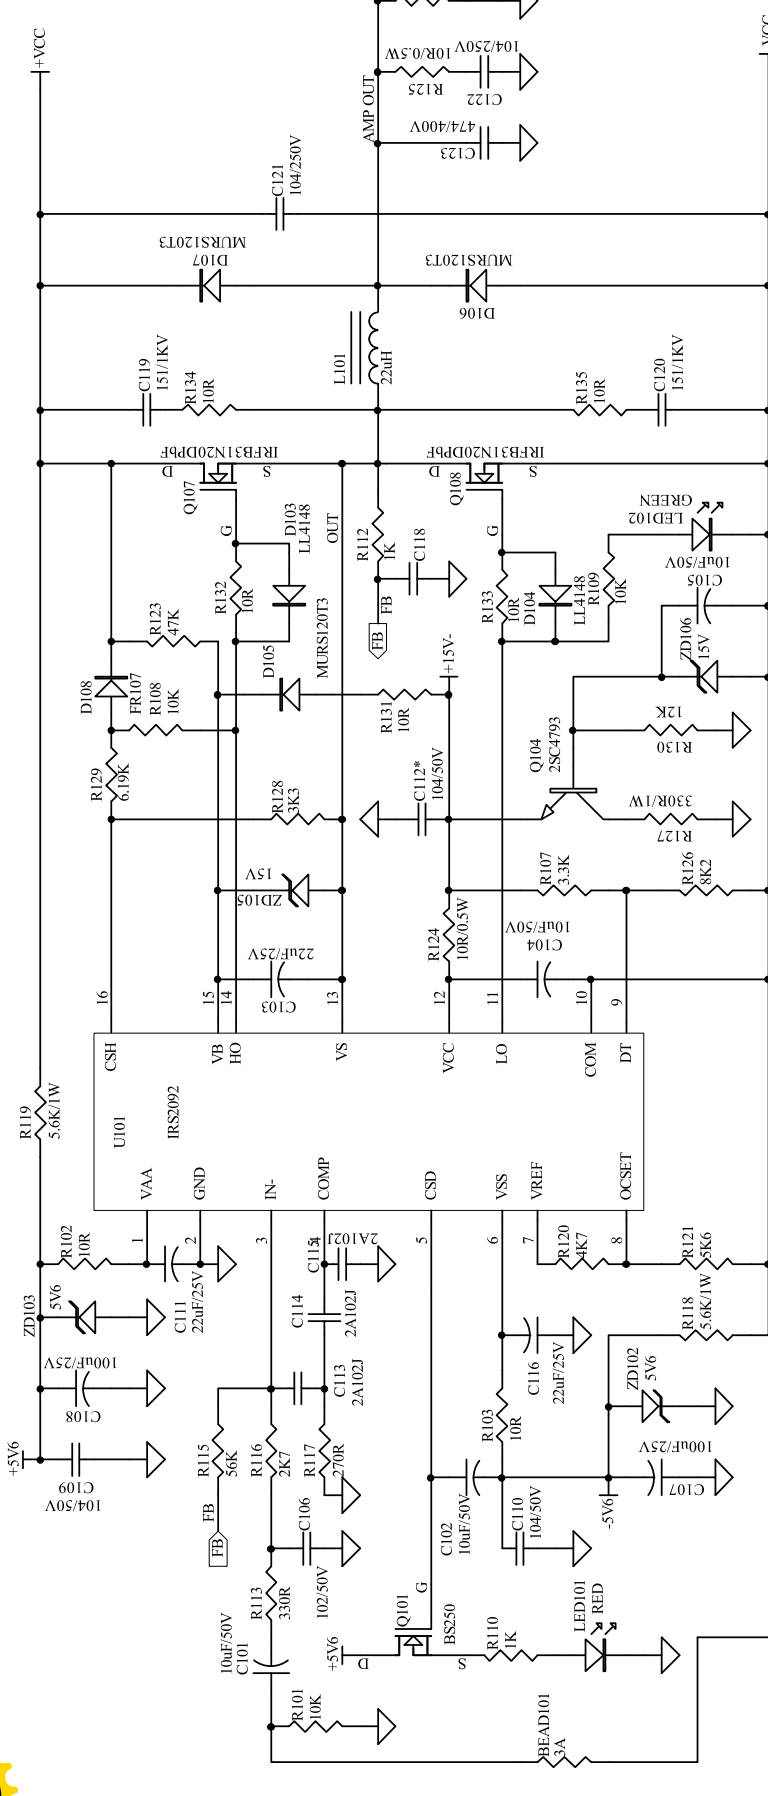

XLR input
 balance:0dBV
 unbalance:0dBV
 Freq:20-20kHz

Rev:	Date	Revision Description	ECN#
A			
B			
C			
D			

Tonwell Co.,Ltd	
Model: PV1015D/PV115D/ PV215D/PV2015D	Sheet: 3 of 3
Drawn:	Date:
Check:	Date:
Approval:	Date:
P/n:	Size:
	Rev:

Rev.	Date	Revision Description	ECN#
A			
B			
C			
D			

Tonwel Co., Ltd		Model: PV1015D/PV115D/PV215D/PV2015D	Sheet: 1 of 3
Drawn:	Date:	File Name:	
Check:	Date:	P/n:	
Approval:	Date:	Size:	

Rev:	Date	Revision Description	ECN#
A			
B			
C			
D			

Tomwel Co., Ltd			
Model:	PV1015DPV115D	PV215DPV2015D	Sheet: 2 of 3
Drawn:	Date:	Date:	File Name:
Check:	Date:	Date:	P/n:
Approval:	Date:	Date:	Size:
			Rev: