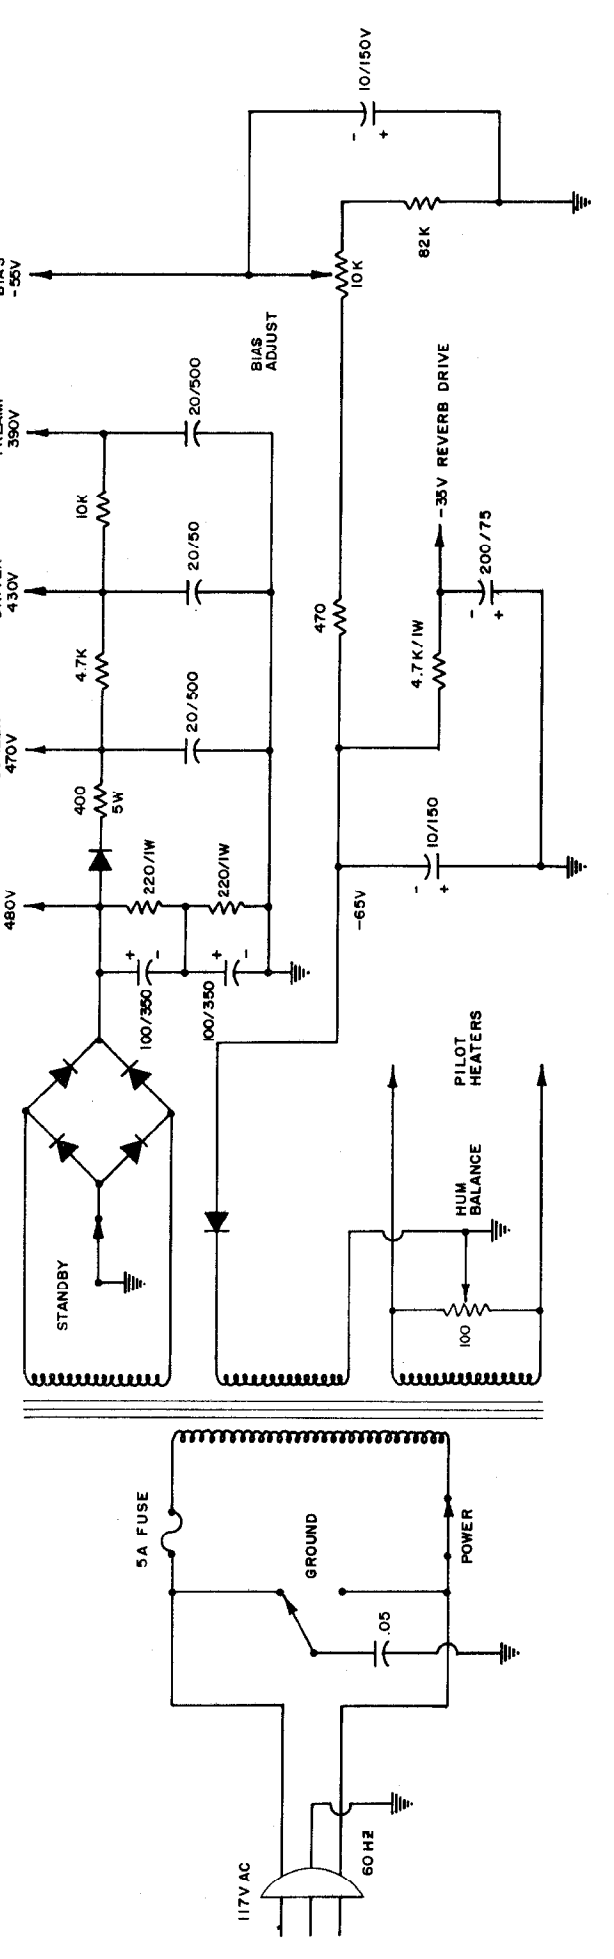

ALL PREAMP & DRIVER TUBES TYPE 6C10
 ALL DIODES 1A AT 1KV
 ALL CAPACITORS 400V UNLESS SPECIFIED
 ALL RESISTORS 1/4W UNLESS NOTED

PEAVEY ELECTRONICS
 Meridian, Mississippi
 DRAWN: H.T.C. DATE: 7-1-72
 CHECKED: *[Signature]*
 APPROVED: *[Signature]*