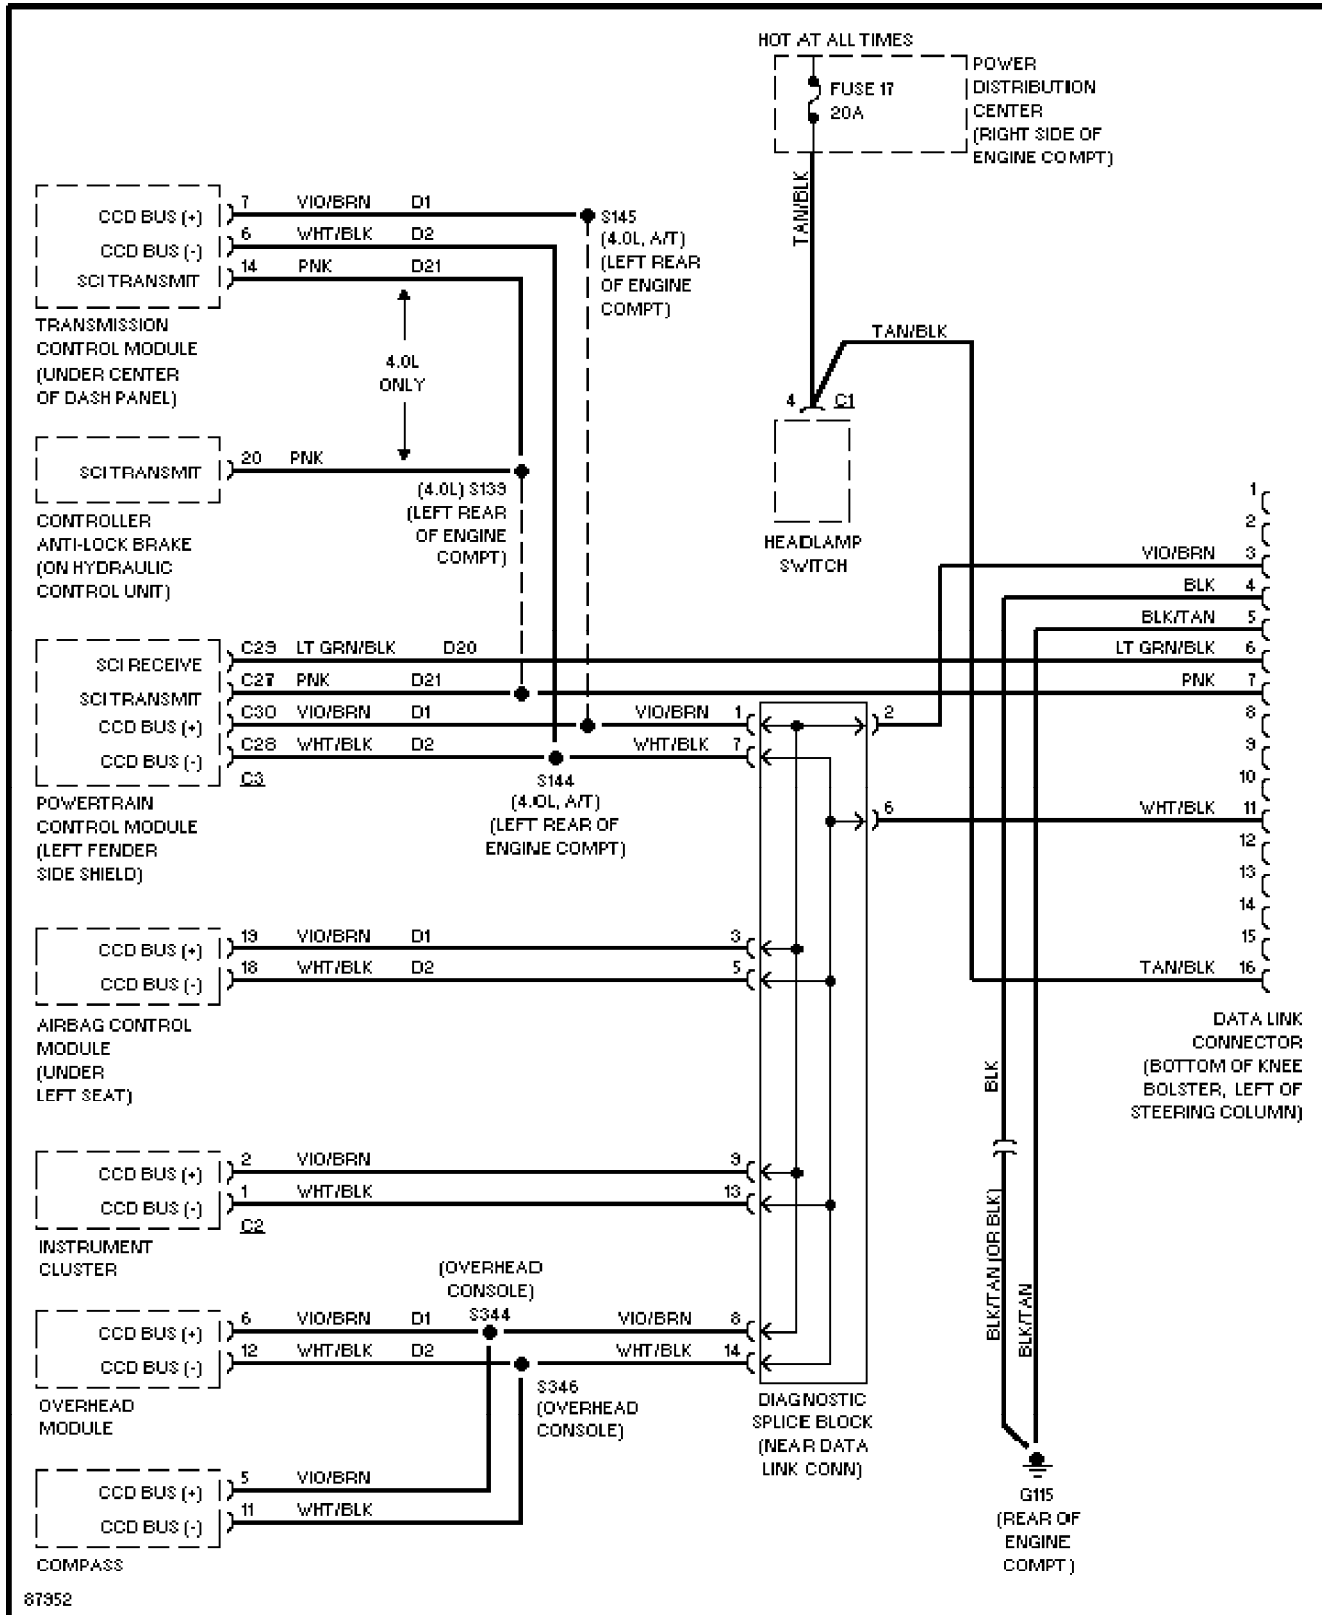

Anti-theft Circuit (p. 3)

1997 Jeep Cherokee

SYSTEM WIRING DIAGRAMS

Computer Data Lines (p. 4)

1997 Jeep Cherokee

SYSTEM WIRING DIAGRAMS

Cooling Fan Circuit (p. 5)

1997 Jeep Cherokee

SYSTEM WIRING DIAGRAMS

Cruise Control Circuit (p. 6)

1997 Jeep Cherokee

SYSTEM WIRING DIAGRAMS

Defogger Circuit (p. 7)

1997 Jeep Cherokee

SYSTEM WIRING DIAGRAMS

2.5L, Engine Performance Circuits (1 of 3) (p. 8)