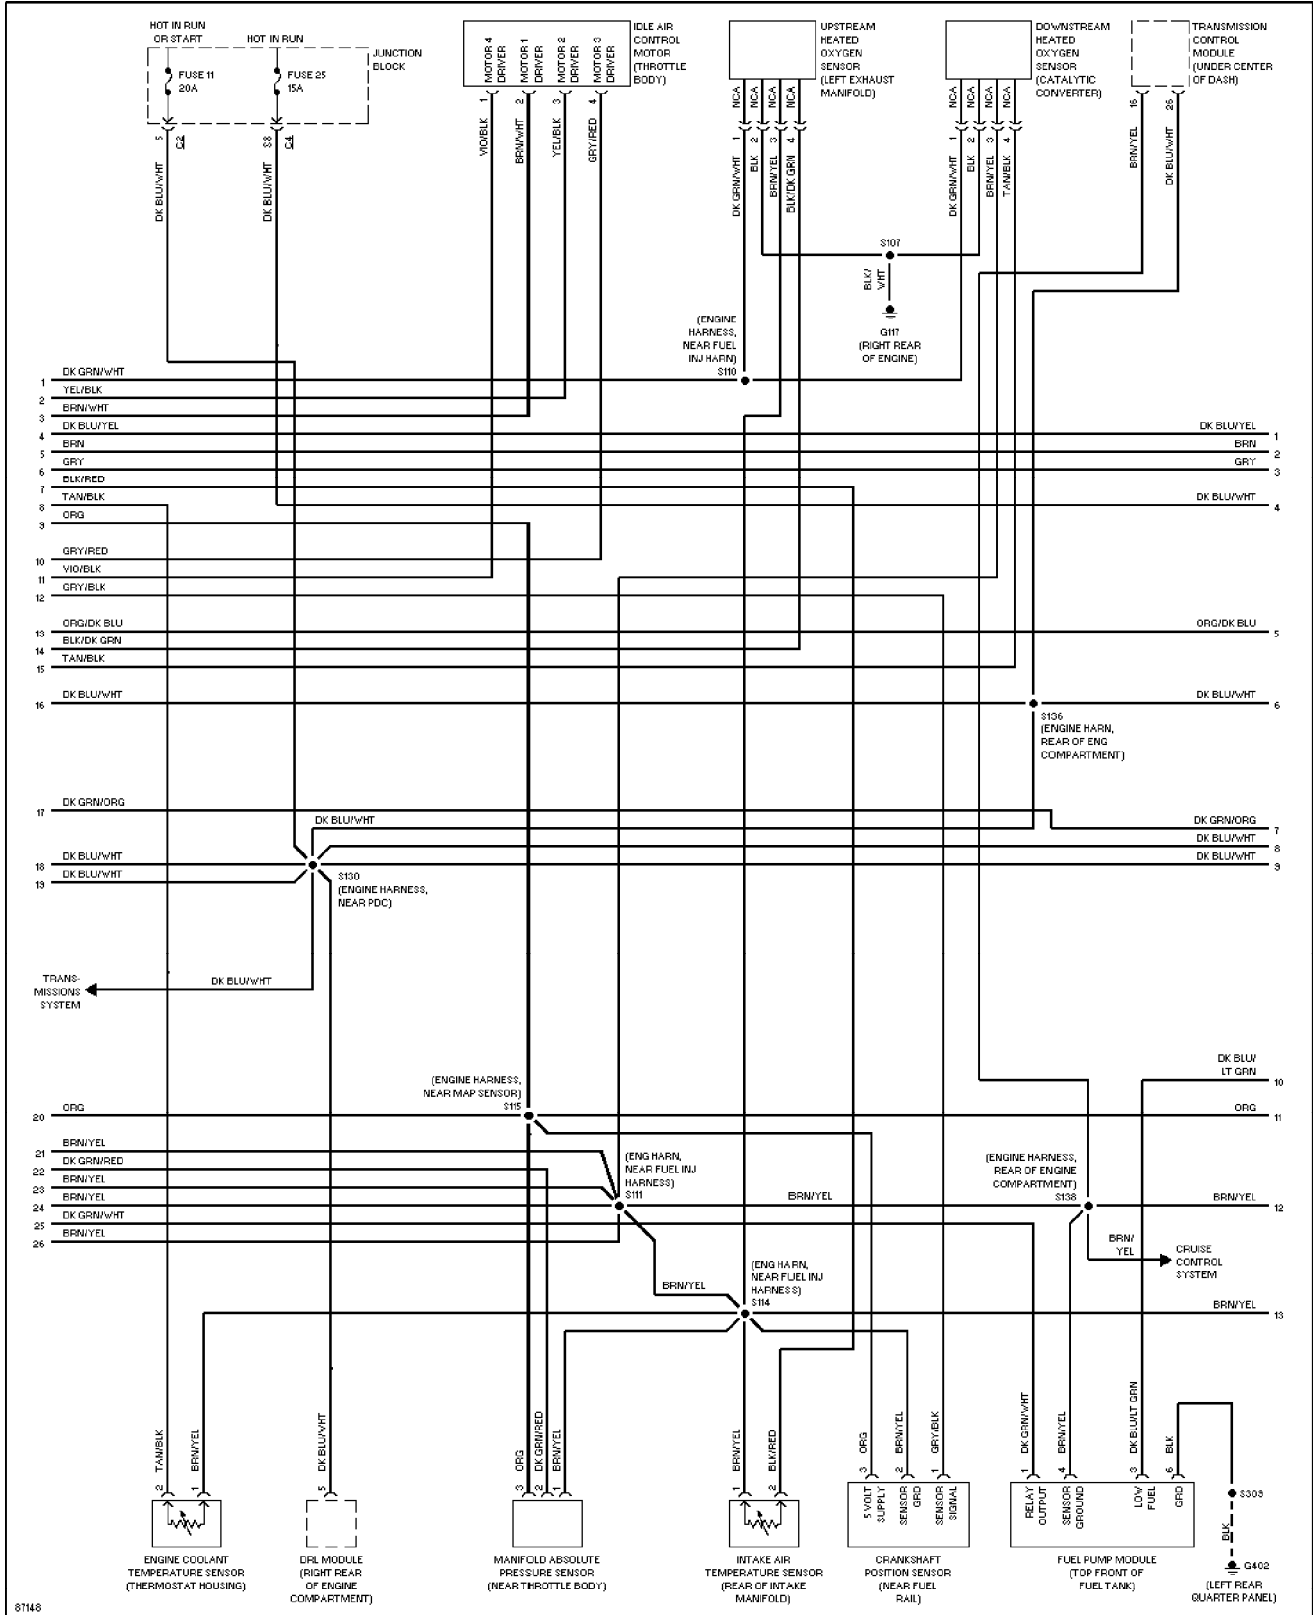

4.0L, Engine Performance Circuits (1 of 3) (p. 11)

1997 Jeep Cherokee

SYSTEM WIRING DIAGRAMS

4.0L, Engine Performance Circuits (2 of 3) (p. 12)

1997 Jeep Cherokee

SYSTEM WIRING DIAGRAMS

4.0L, Engine Performance Circuits (3 of 3) (p. 13)

1997 Jeep Cherokee

SYSTEM WIRING DIAGRAMS

Back-up Lamps Circuit (p. 14)

1997 Jeep Cherokee

SYSTEM WIRING DIAGRAMS

Exterior Lamps Circuit, W/ Trailer Tow (p. 15)

1997 Jeep Cherokee

SYSTEM WIRING DIAGRAMS