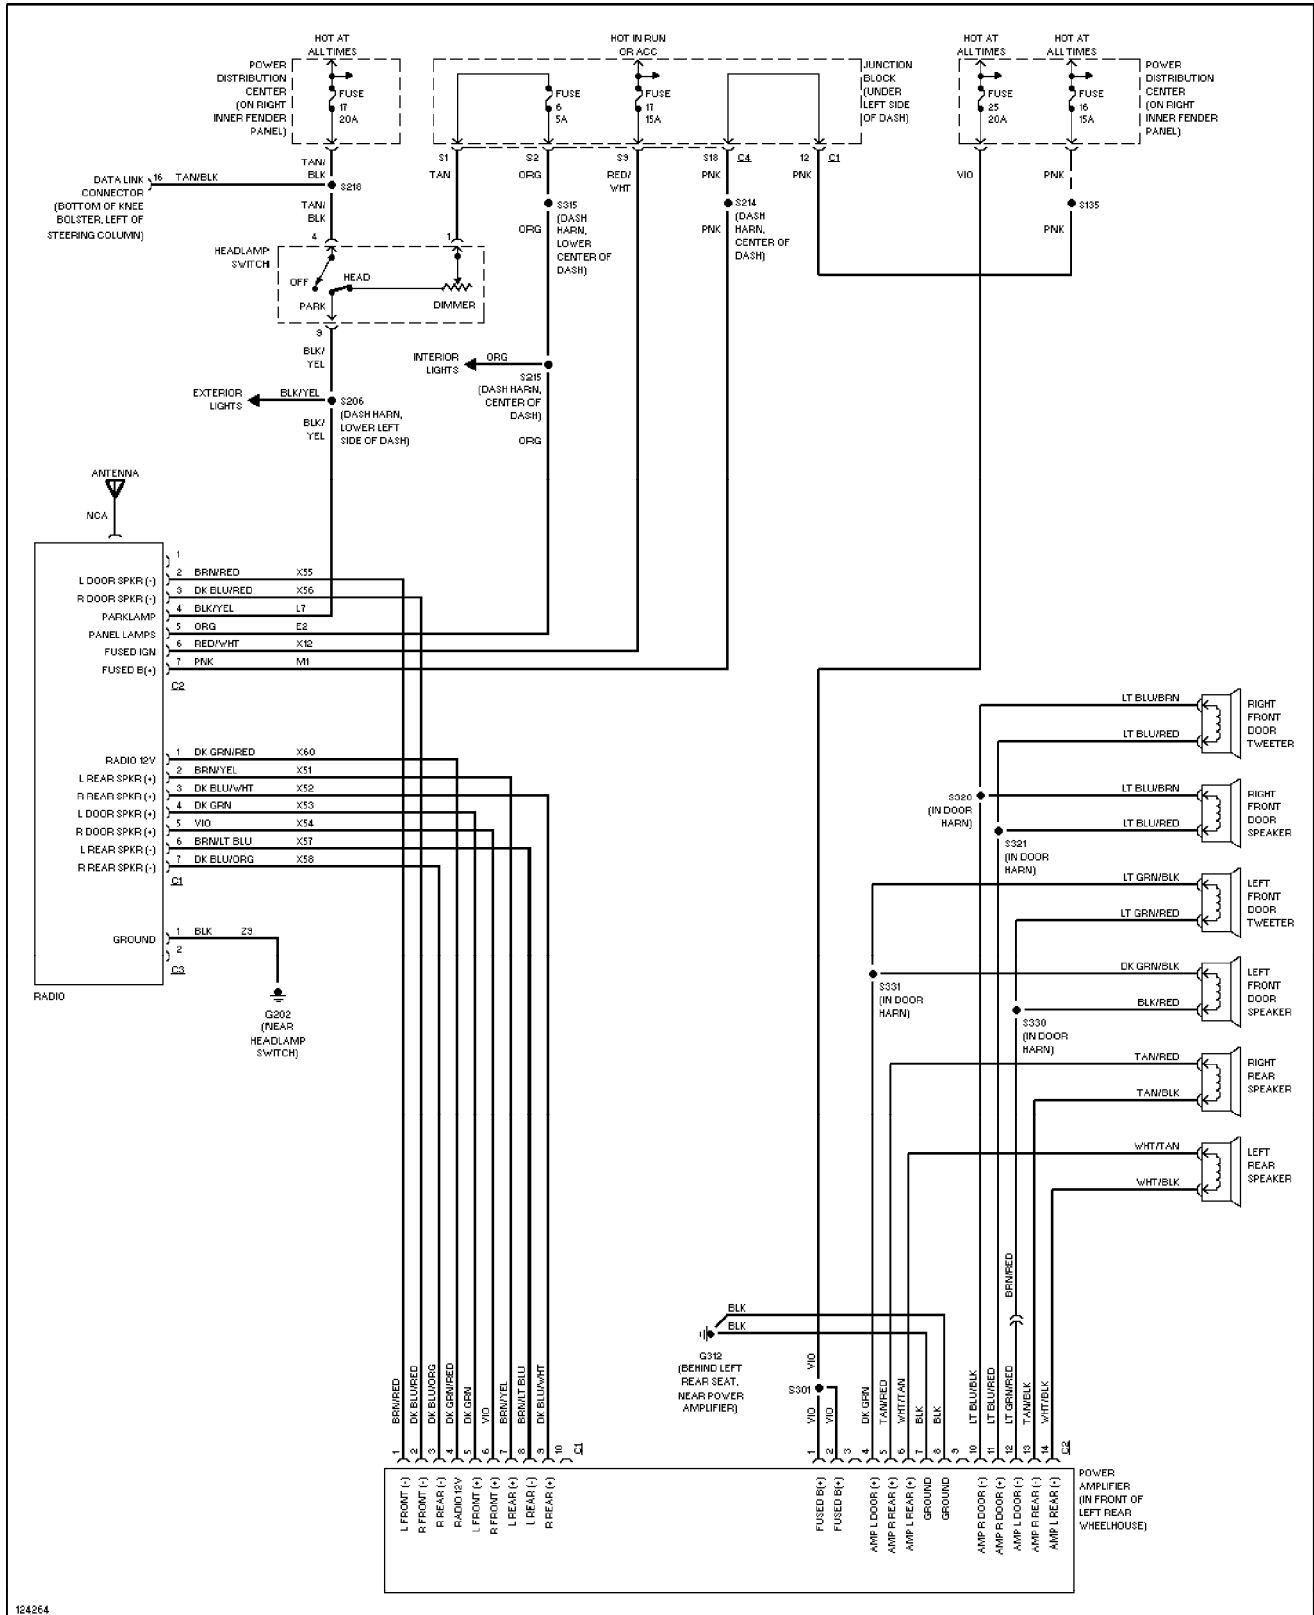

Power Door Lock Circuit (p. 29)

1997 Jeep Cherokee

SYSTEM WIRING DIAGRAMS

Power Mirror Circuit (p. 30)

1997 Jeep Cherokee

SYSTEM WIRING DIAGRAMS

Power Seat Circuits (p. 31)

1997 Jeep Cherokee

SYSTEM WIRING DIAGRAMS

Power Window Circuit (p. 32)

1997 Jeep Cherokee

SYSTEM WIRING DIAGRAMS

Radio Circuits, W/ Amplifier (p. 33)

1997 Jeep Cherokee

SYSTEM WIRING DIAGRAMS

Radio Circuits, W/O Amplifier (p. 34)

1997 Jeep Cherokee

SYSTEM WIRING DIAGRAMS

Shift Interlock Circuit (p. 35)

1997 Jeep Cherokee

SYSTEM WIRING DIAGRAMS

Charging Circuit (p. 36)

1997 Jeep Cherokee

SYSTEM WIRING DIAGRAMS

SYSTEM WIRING DIAGRAMS

4.0L, Transmission Circuit (p. 40)

1997 Jeep Cherokee

SYSTEM WIRING DIAGRAMS

Warning System Circuits (p. 41)

1997 Jeep Cherokee

SYSTEM WIRING DIAGRAMS

Front Wiper/Washer Circuit (p. 42)