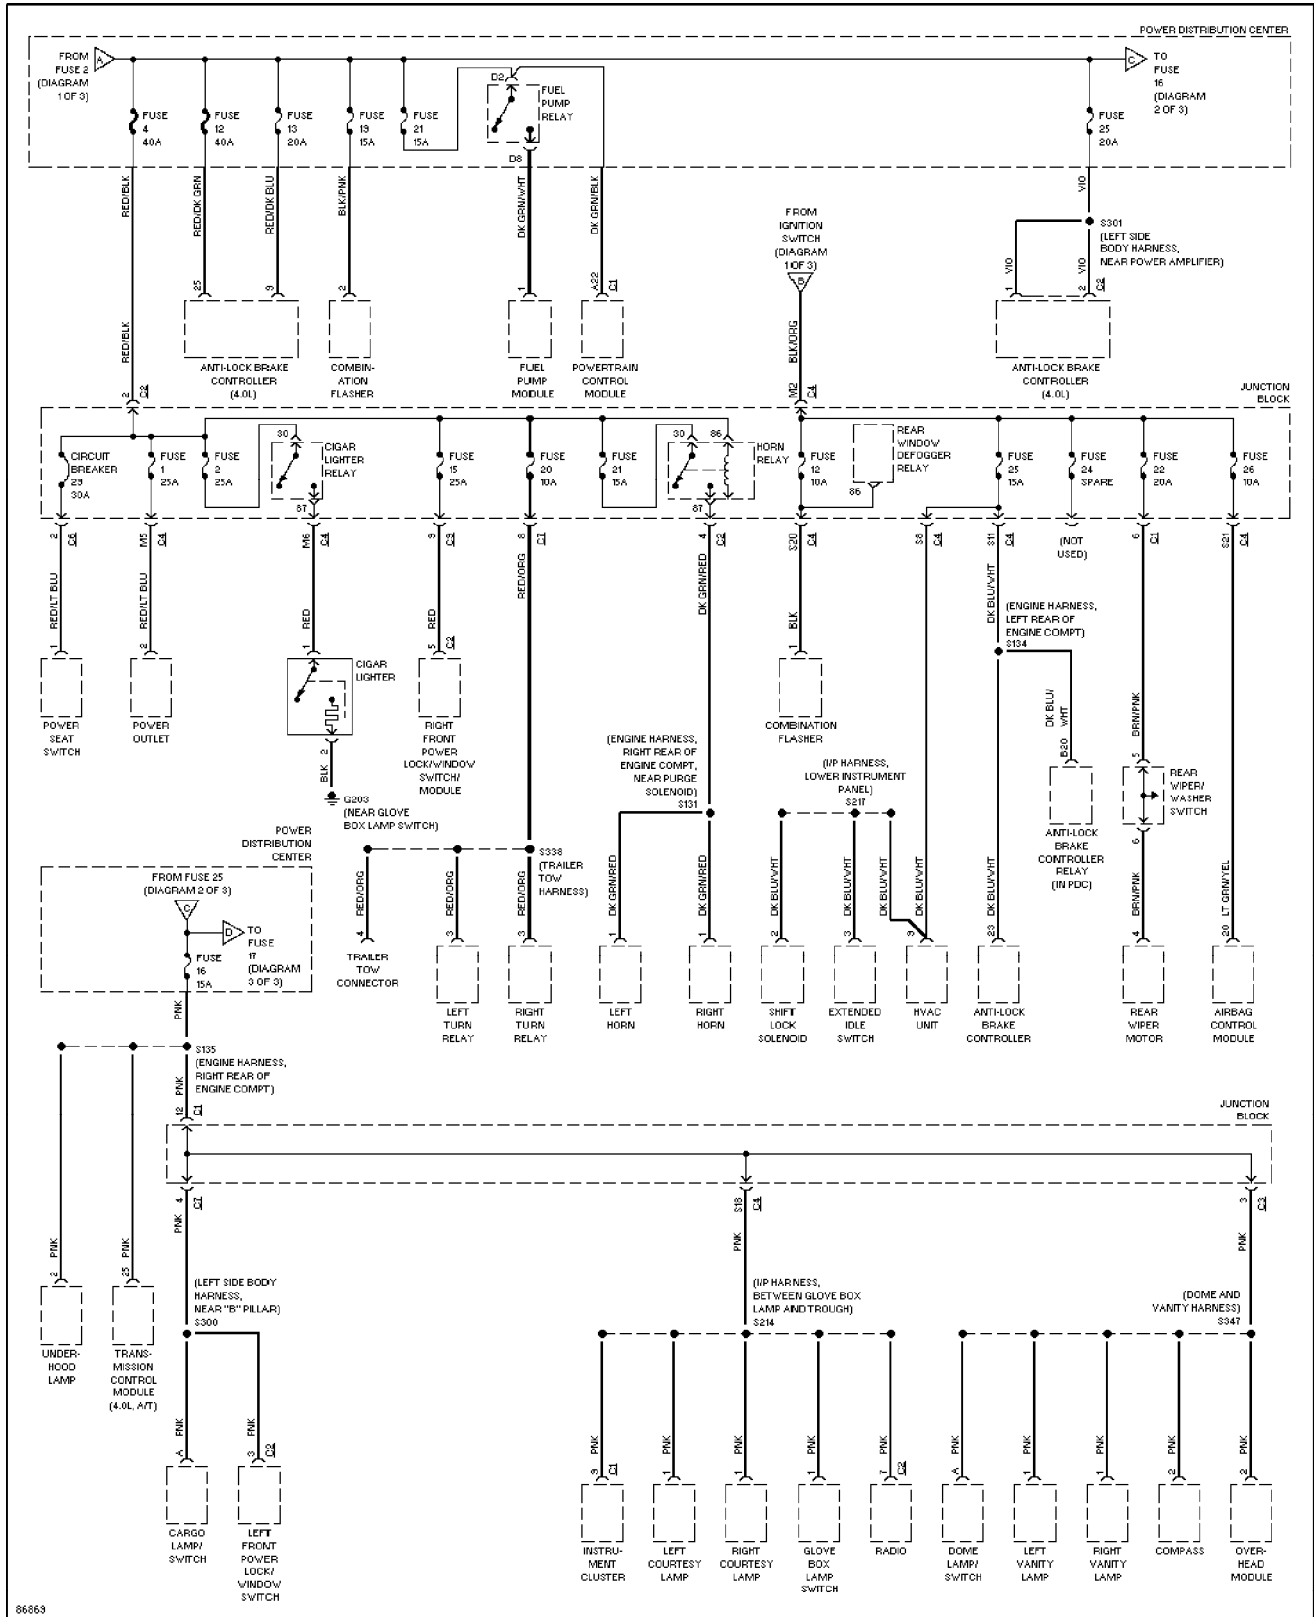

Horn Circuit (p. 21)

1997 Jeep Cherokee

SYSTEM WIRING DIAGRAMS

Instrument Cluster Circuit (p. 22)

1997 Jeep Cherokee

SYSTEM WIRING DIAGRAMS

Overhead Console Circuit (p. 23)

1997 Jeep Cherokee

SYSTEM WIRING DIAGRAMS

Courtesy Lamp Circuit (p. 24)

1997 Jeep Cherokee

SYSTEM WIRING DIAGRAMS

Instrument Illumination Circuit (p. 25)

1997 Jeep Cherokee

SYSTEM WIRING DIAGRAMS

Power Distribution Circuit (1 of 3) (p. 26)

1997 Jeep Cherokee

SYSTEM WIRING DIAGRAMS

Power Distribution Circuit (2 of 3) (p. 27)

1997 Jeep Cherokee

SYSTEM WIRING DIAGRAMS

Power Distribution Circuit (3 of 3) (p. 28)

1997 Jeep Cherokee

SYSTEM WIRING DIAGRAMS