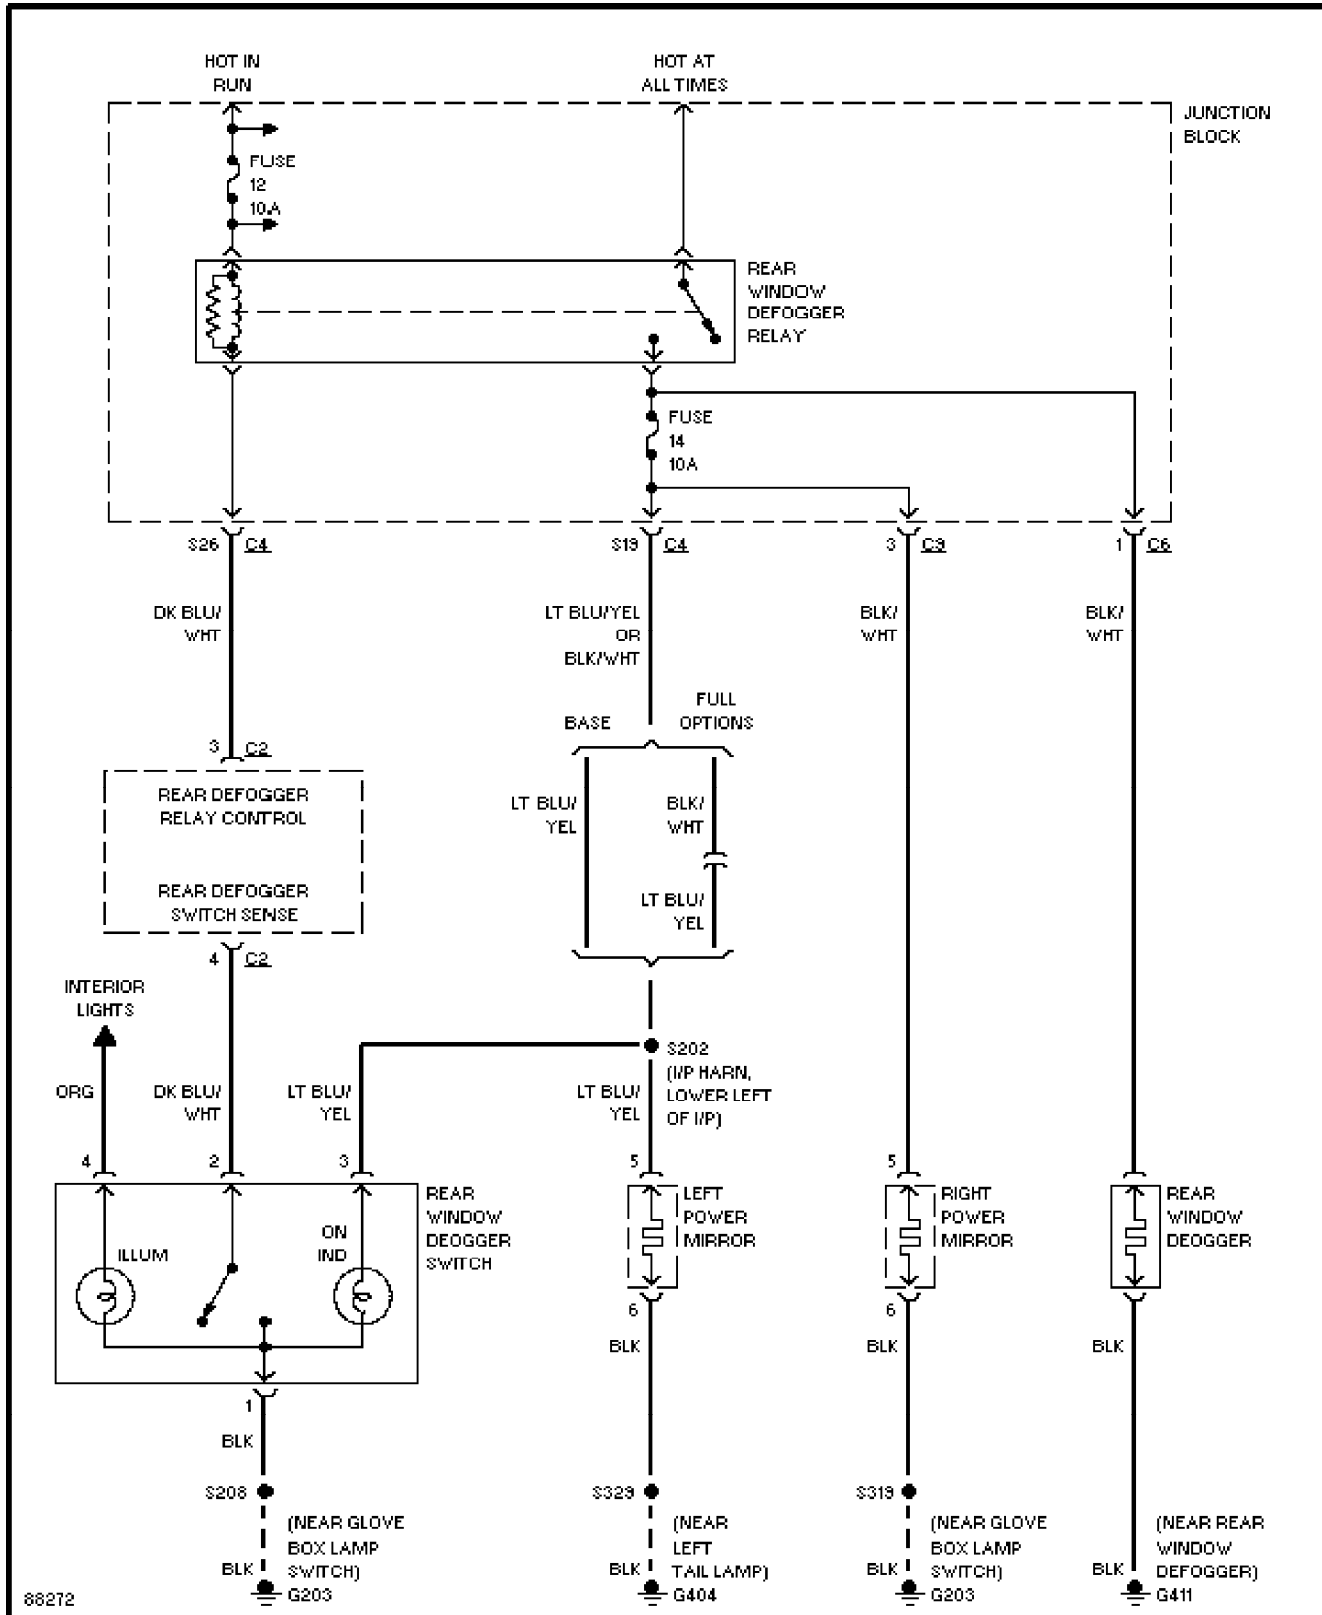

SYSTEM WIRING DIAGRAMS

Cruise Control Circuit (p. 6)

1997 Jeep Cherokee

SYSTEM WIRING DIAGRAMS

Defogger Circuit (p. 7)

1997 Jeep Cherokee

SYSTEM WIRING DIAGRAMS

2.5L, Engine Performance Circuits (1 of 3) (p. 8)