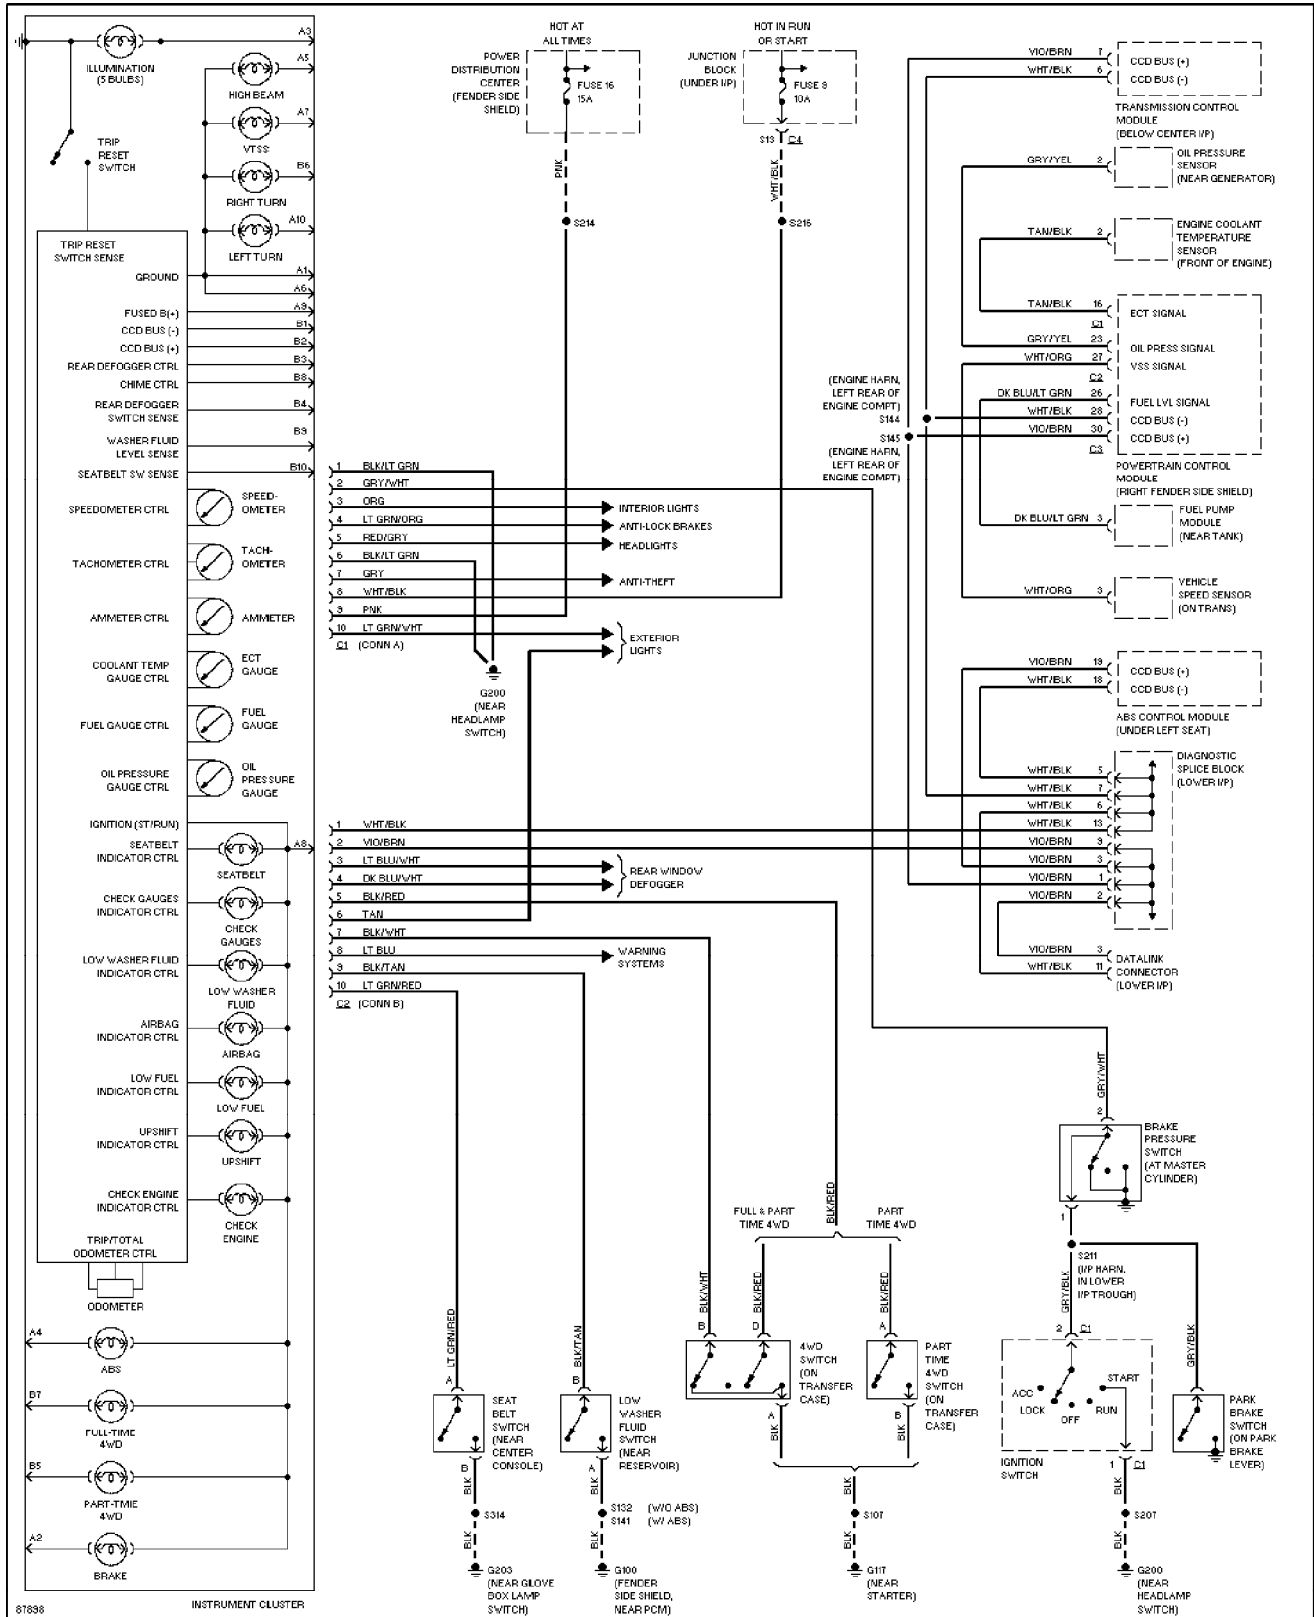

1997 Jeep Cherokee

SYSTEM WIRING DIAGRAMS

Headlamps/Fog Lamps Circuit, W/ DRL (p. 19)

1997 Jeep Cherokee

SYSTEM WIRING DIAGRAMS

Headlamps/Fog Lamps Circuit, W/O DRL (p. 20)

1997 Jeep Cherokee

SYSTEM WIRING DIAGRAMS

Horn Circuit (p. 21)

1997 Jeep Cherokee

SYSTEM WIRING DIAGRAMS

Instrument Cluster Circuit (p. 22)

1997 Jeep Cherokee

SYSTEM WIRING DIAGRAMS

Overhead Console Circuit (p. 23)

1997 Jeep Cherokee

SYSTEM WIRING DIAGRAMS

Courtesy Lamp Circuit (p. 24)

1997 Jeep Cherokee

SYSTEM WIRING DIAGRAMS

Instrument Illumination Circuit (p. 25)

1997 Jeep Cherokee

SYSTEM WIRING DIAGRAMS

Power Distribution Circuit (1 of 3) (p. 26)