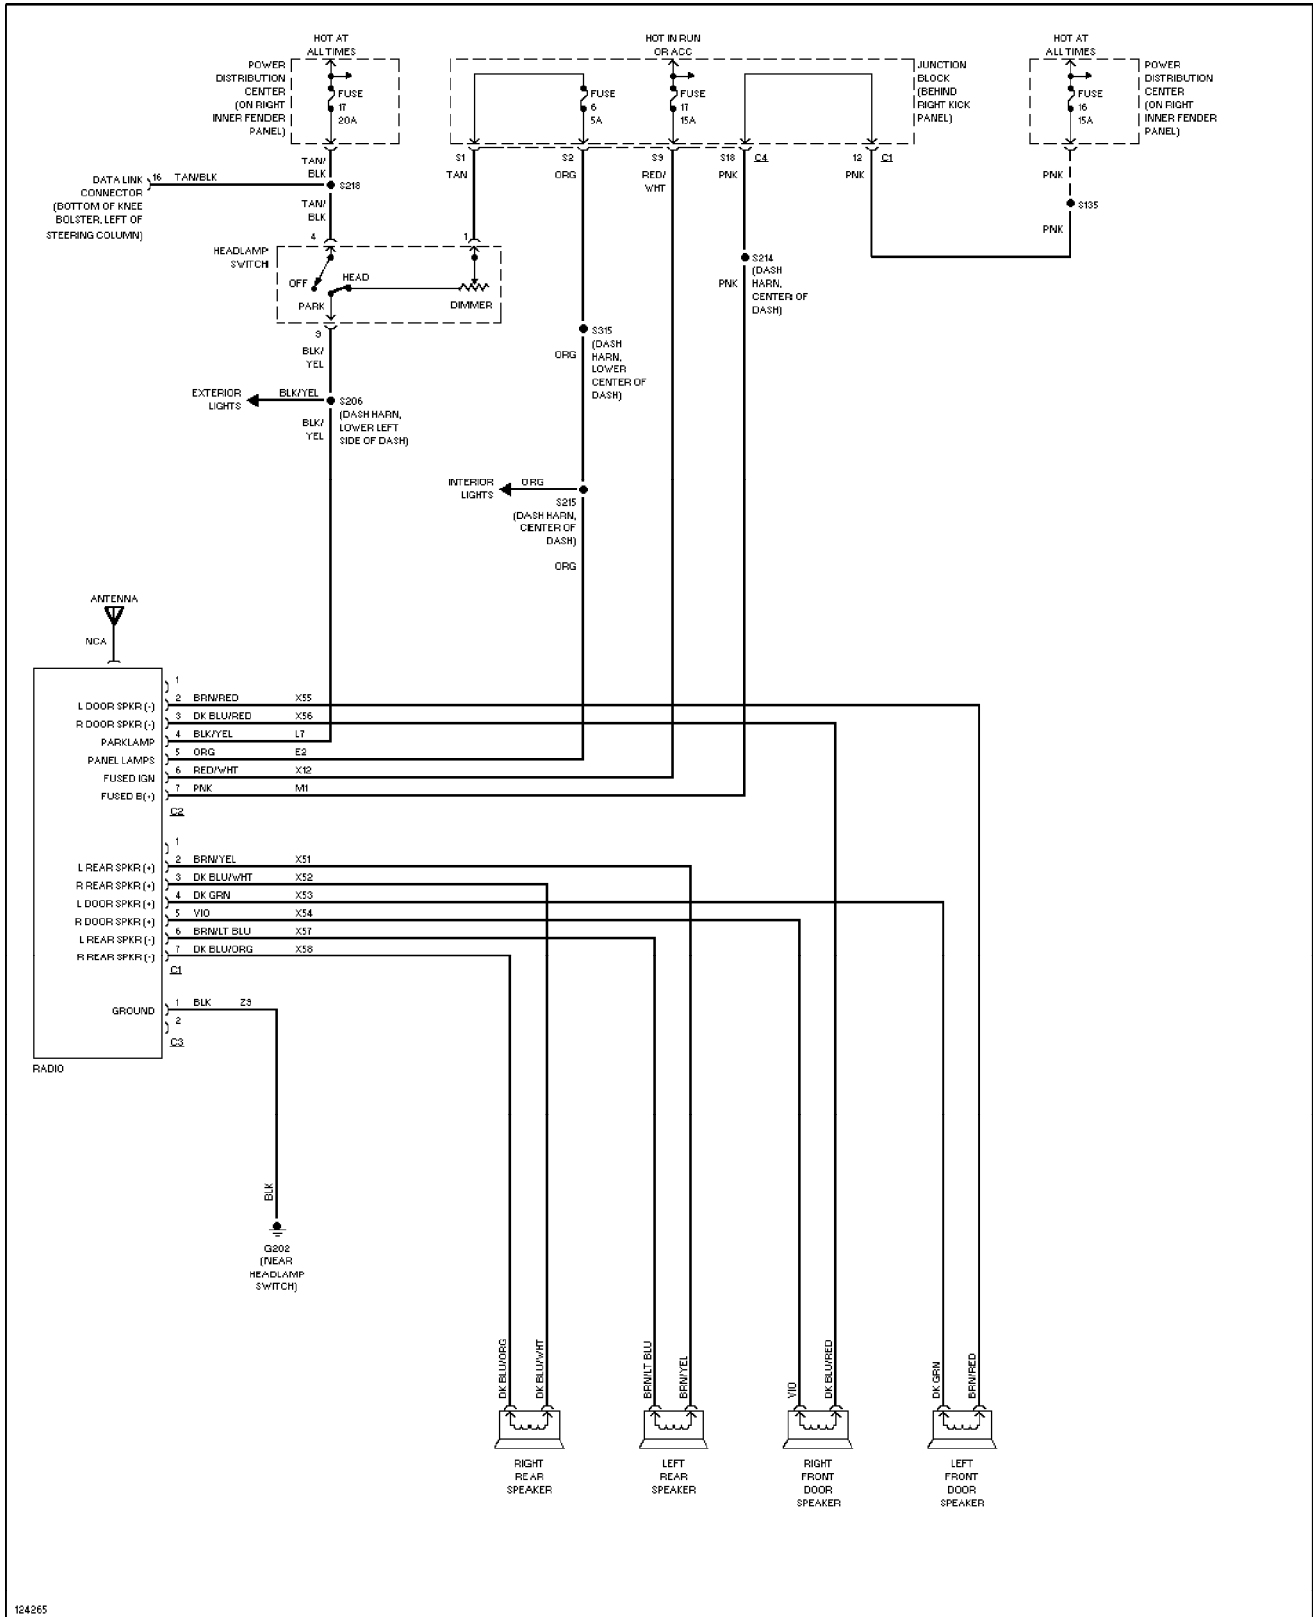

Power Door Lock Circuit (p. 29)

1997 Jeep Cherokee

SYSTEM WIRING DIAGRAMS

Power Mirror Circuit (p. 30)

1997 Jeep Cherokee

SYSTEM WIRING DIAGRAMS

Power Seat Circuits (p. 31)

1997 Jeep Cherokee

SYSTEM WIRING DIAGRAMS

Power Window Circuit (p. 32)

1997 Jeep Cherokee

SYSTEM WIRING DIAGRAMS

Radio Circuits, W/ Amplifier (p. 33)

1997 Jeep Cherokee

SYSTEM WIRING DIAGRAMS

Radio Circuits, W/O Amplifier (p. 34)

1997 Jeep Cherokee

SYSTEM WIRING DIAGRAMS

Shift Interlock Circuit (p. 35)

1997 Jeep Cherokee

SYSTEM WIRING DIAGRAMS

Charging Circuit (p. 36)

1997 Jeep Cherokee

SYSTEM WIRING DIAGRAMS

SYSTEM WIRING DIAGRAMS

4.0L, Transmission Circuit (p. 40)

1997 Jeep Cherokee

SYSTEM WIRING DIAGRAMS

Warning System Circuits (p. 41)

1997 Jeep Cherokee

SYSTEM WIRING DIAGRAMS

Front Wiper/Washer Circuit (p. 42)