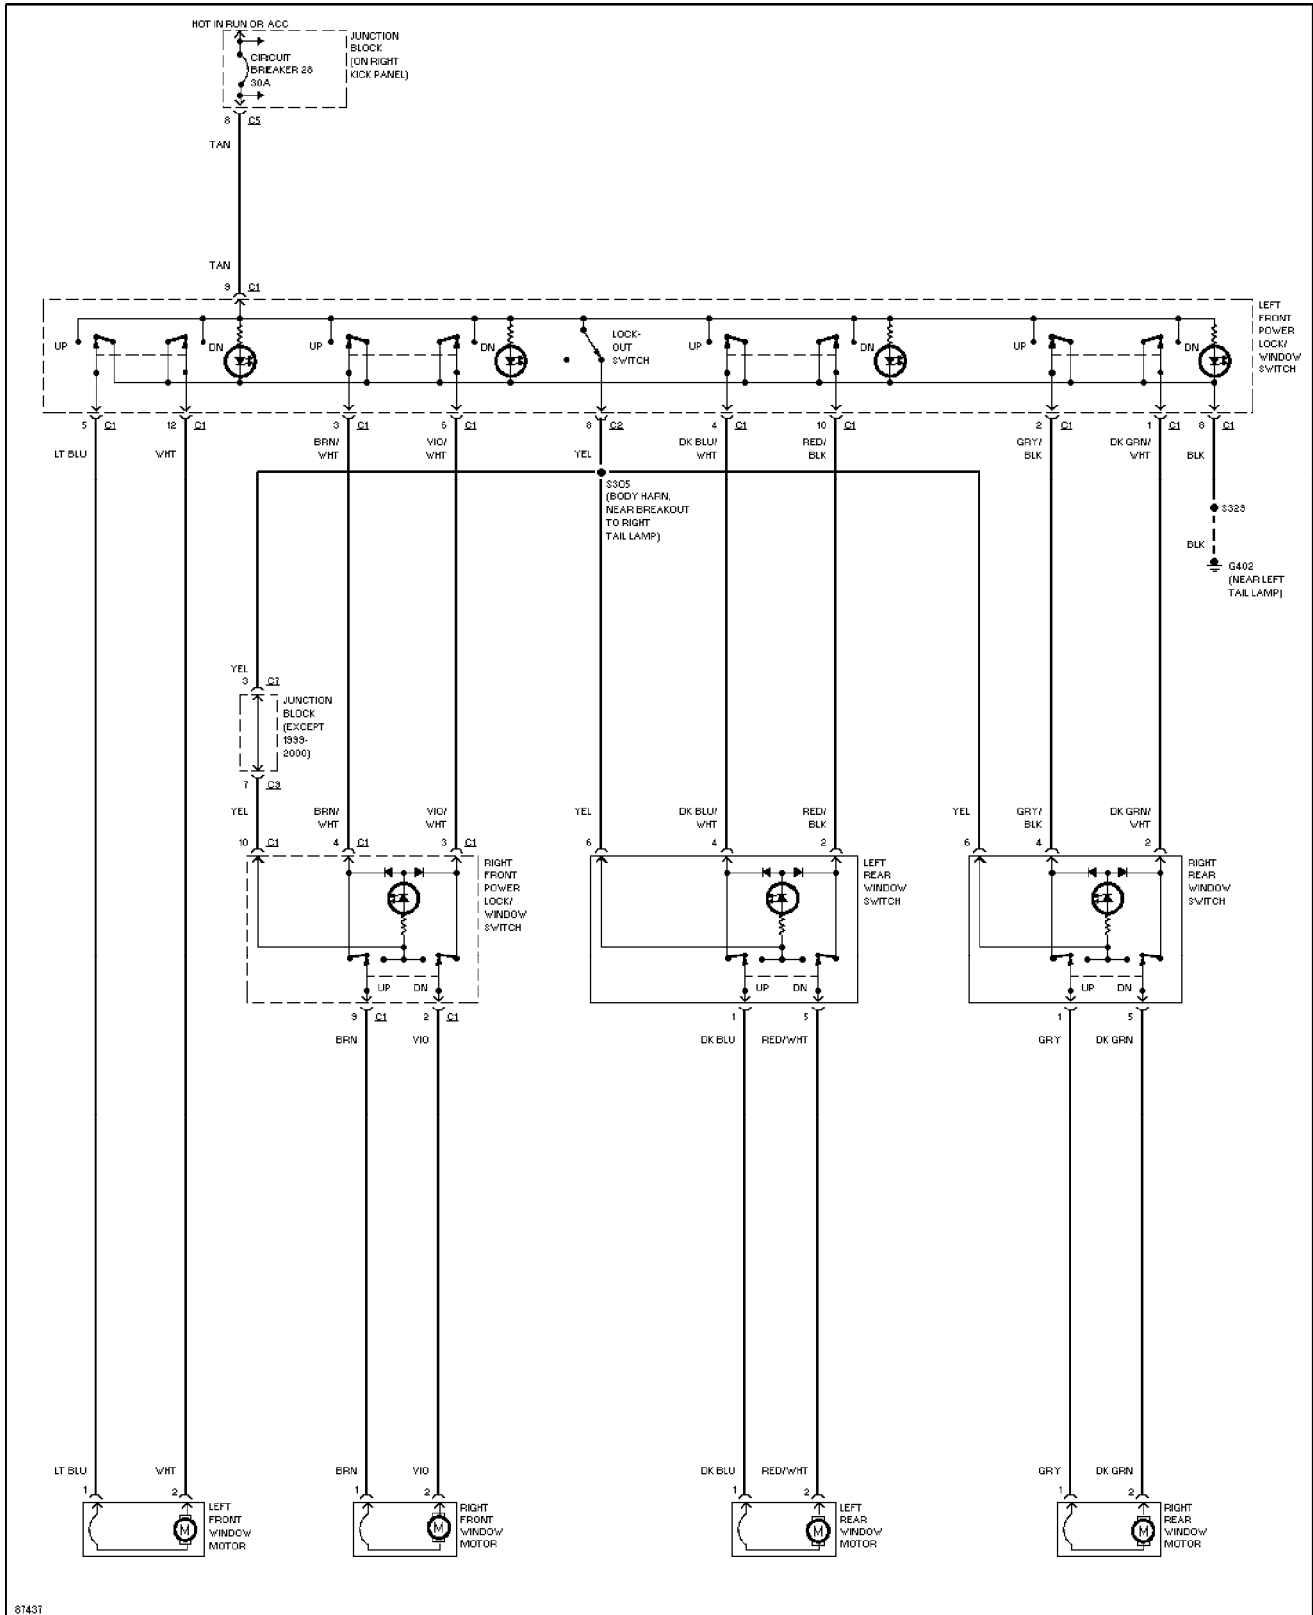

SYSTEM WIRING DIAGRAMS

Power Window Circuit (p. 32)

1997 Jeep Cherokee