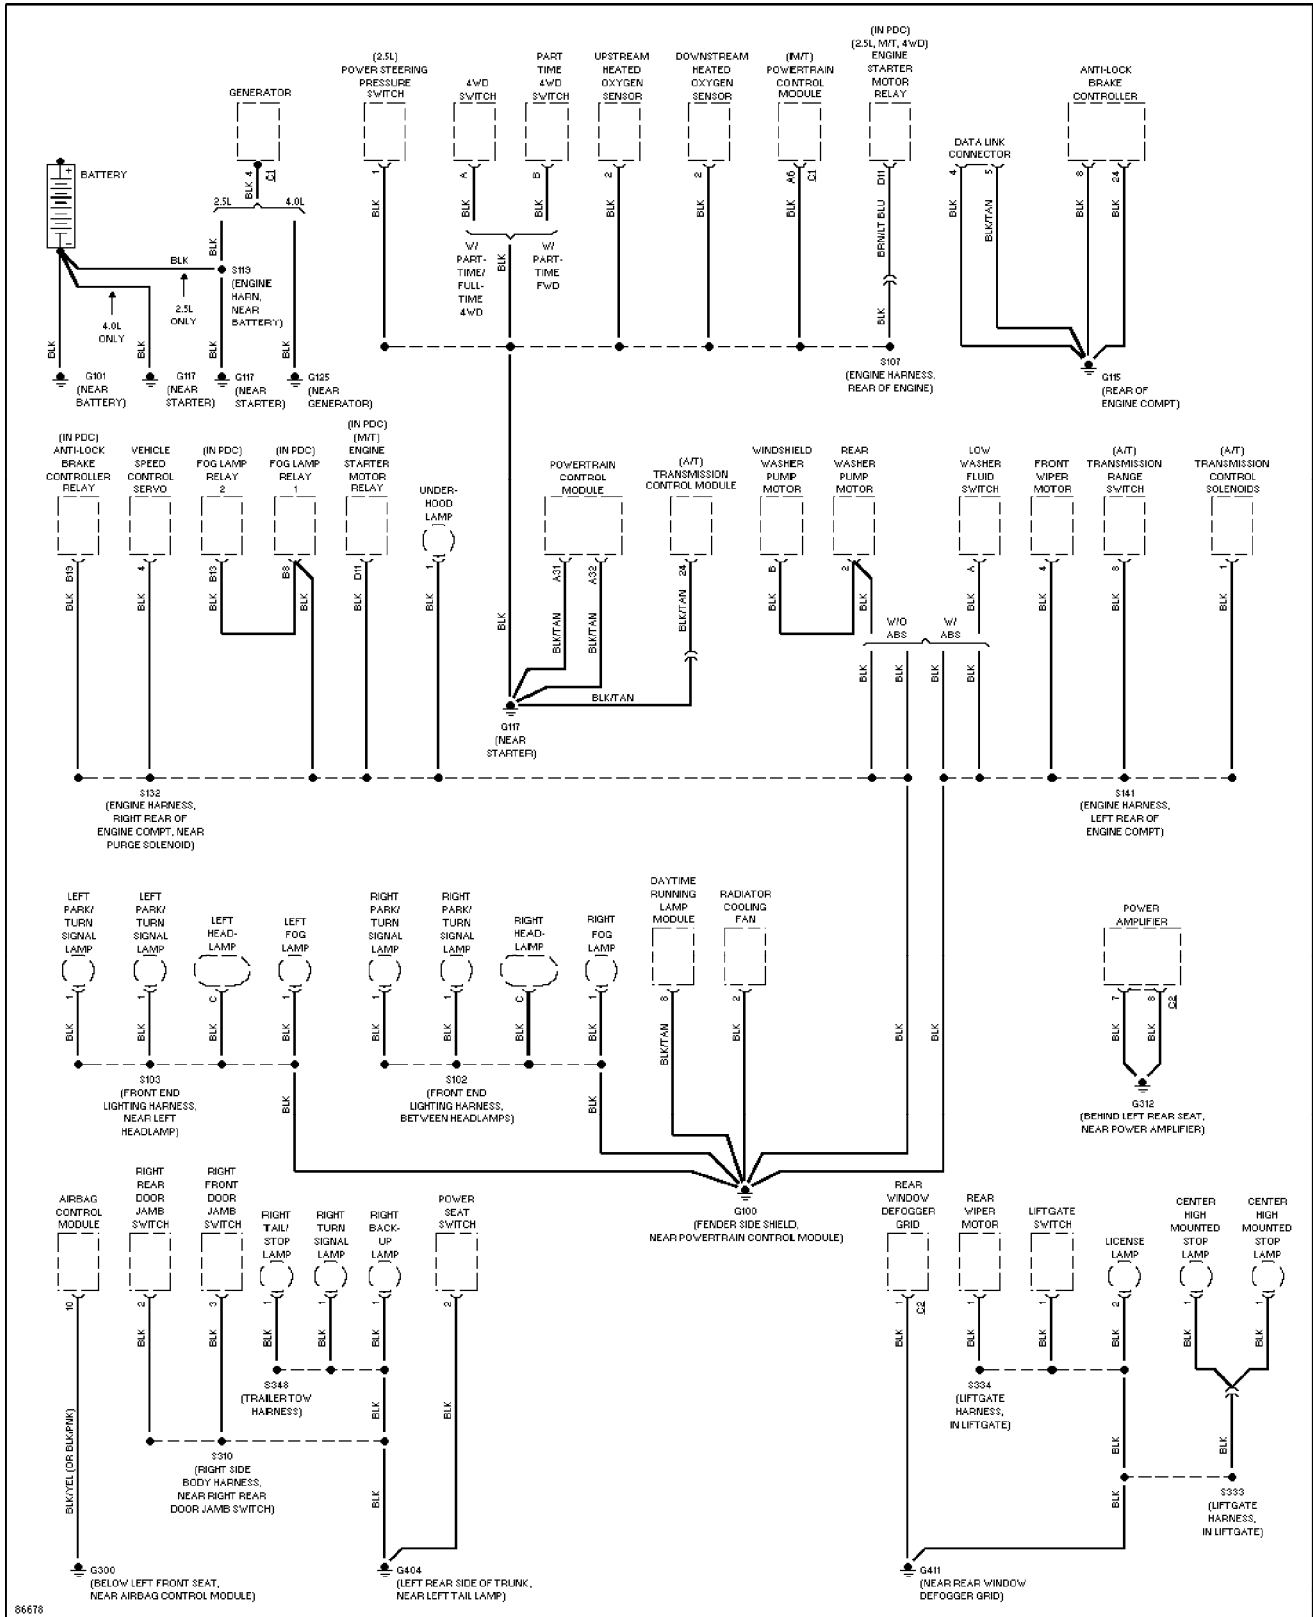

1997 Jeep Cherokee

SYSTEM WIRING DIAGRAMS

Back-up Lamps Circuit (p. 14)

1997 Jeep Cherokee

SYSTEM WIRING DIAGRAMS

Exterior Lamps Circuit, W/ Trailer Tow (p. 15)

1997 Jeep Cherokee

SYSTEM WIRING DIAGRAMS

Exterior Lamps Circuit, W/O Trailer Tow (p. 16)

1997 Jeep Cherokee

SYSTEM WIRING DIAGRAMS

Ground Distribution Circuit (1 of 2) (p. 17)

1997 Jeep Cherokee

SYSTEM WIRING DIAGRAMS

Ground Distribution Circuit (2 of 2) (p. 18)

1997 Jeep Cherokee

SYSTEM WIRING DIAGRAMS

Headlamps/Fog Lamps Circuit, W/ DRL (p. 19)

1997 Jeep Cherokee

SYSTEM WIRING DIAGRAMS

Headlamps/Fog Lamps Circuit, W/O DRL (p. 20)

1997 Jeep Cherokee

SYSTEM WIRING DIAGRAMS