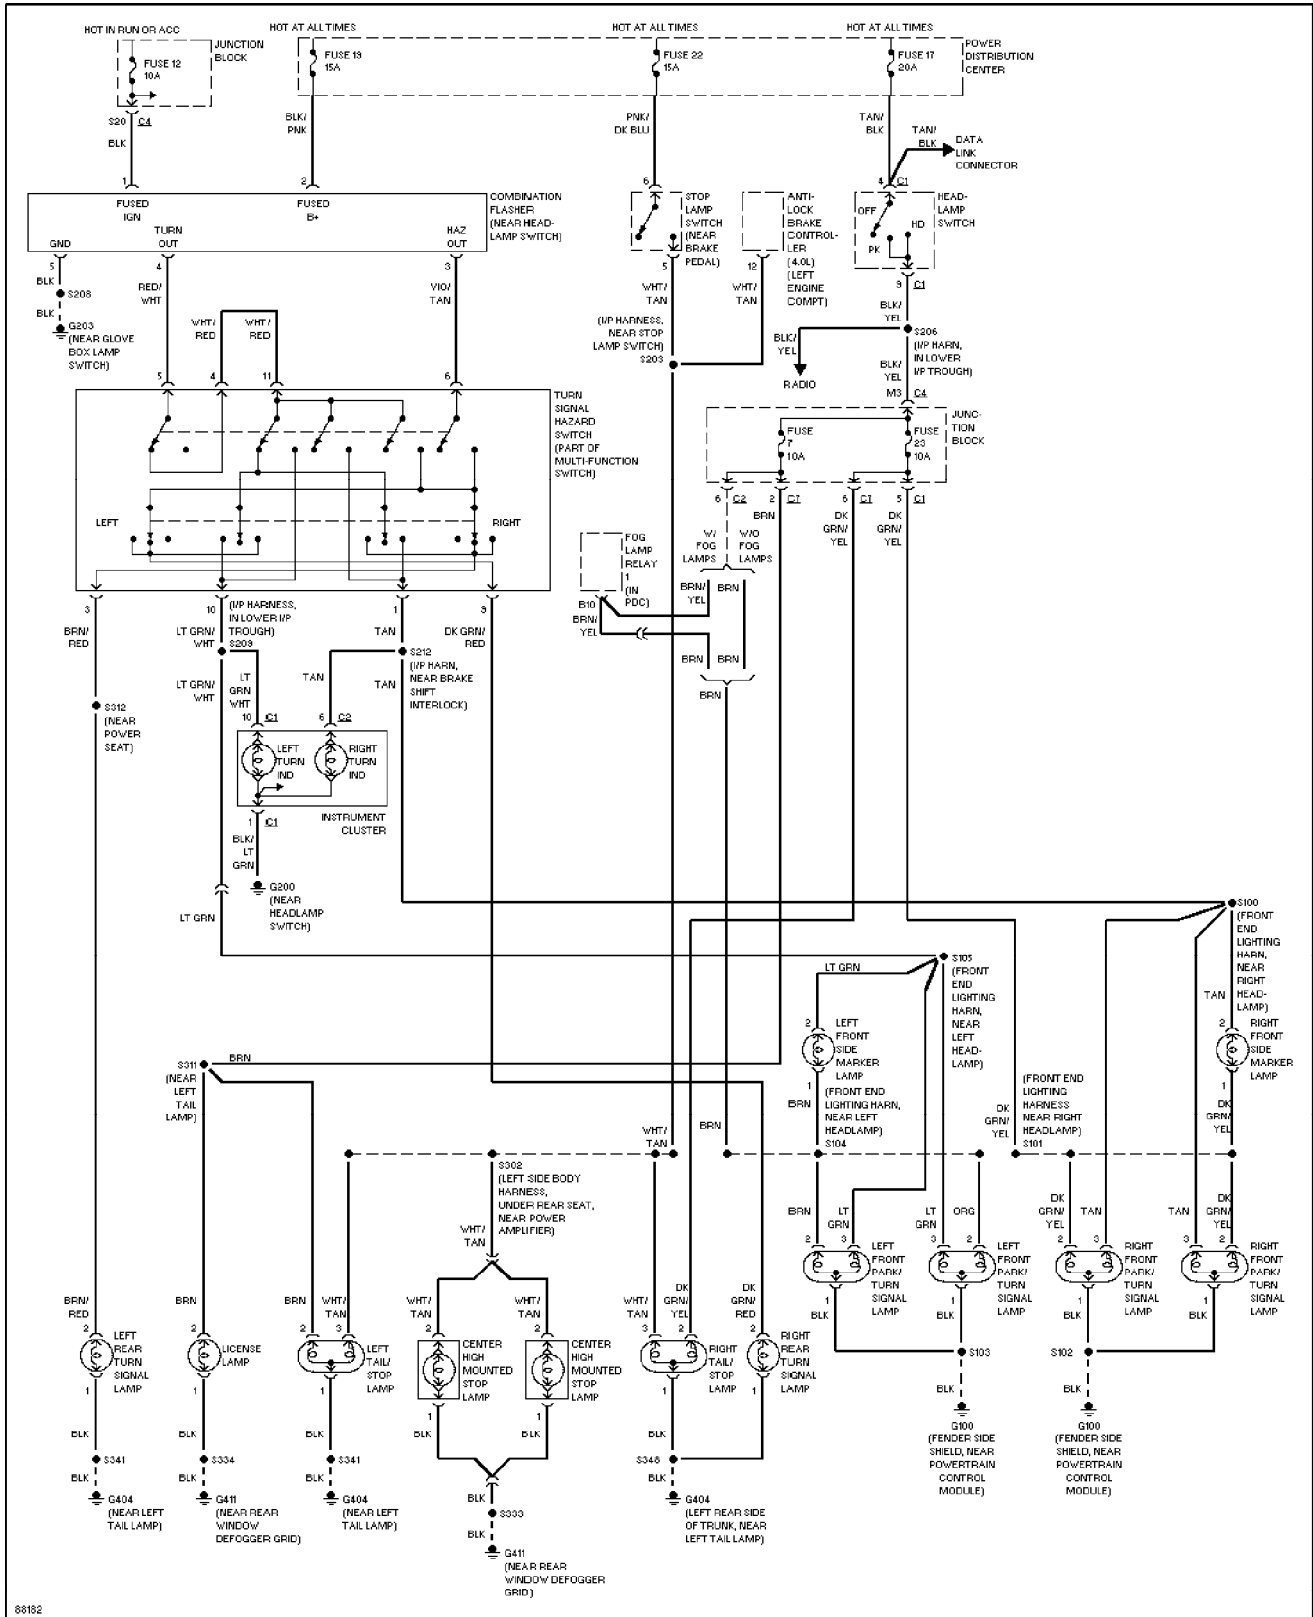

1997 Jeep Cherokee

SYSTEM WIRING DIAGRAMS

Back-up Lamps Circuit (p. 14)

1997 Jeep Cherokee

SYSTEM WIRING DIAGRAMS

Exterior Lamps Circuit, W/ Trailer Tow (p. 15)

1997 Jeep Cherokee

SYSTEM WIRING DIAGRAMS

Exterior Lamps Circuit, W/O Trailer Tow (p. 16)

1997 Jeep Cherokee

SYSTEM WIRING DIAGRAMS

Ground Distribution Circuit (1 of 2) (p. 17)

1997 Jeep Cherokee

SYSTEM WIRING DIAGRAMS

Ground Distribution Circuit (2 of 2) (p. 18)