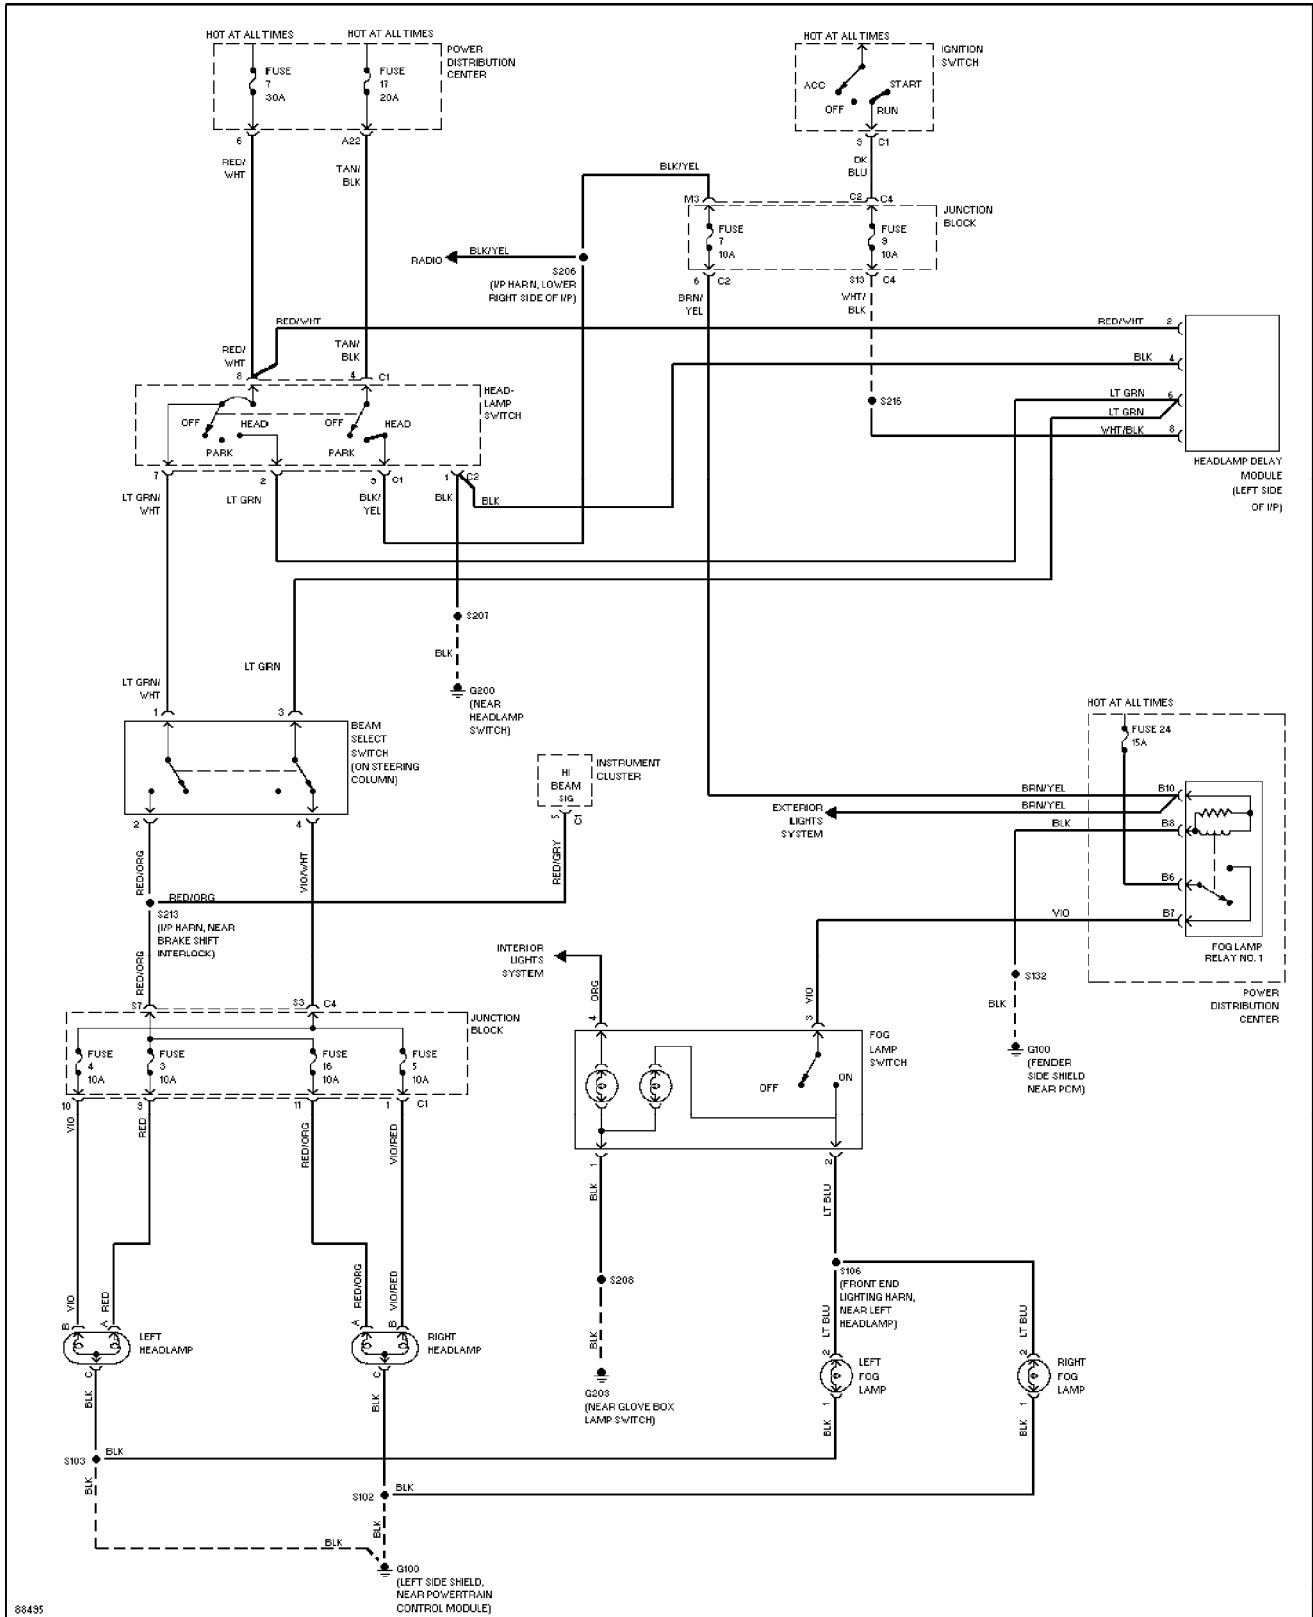

1997 Jeep Cherokee

SYSTEM WIRING DIAGRAMS

Headlamps/Fog Lamps Circuit, W/ DRL (p. 19)

1997 Jeep Cherokee

SYSTEM WIRING DIAGRAMS

Headlamps/Fog Lamps Circuit, W/O DRL (p. 20)

1997 Jeep Cherokee

SYSTEM WIRING DIAGRAMS