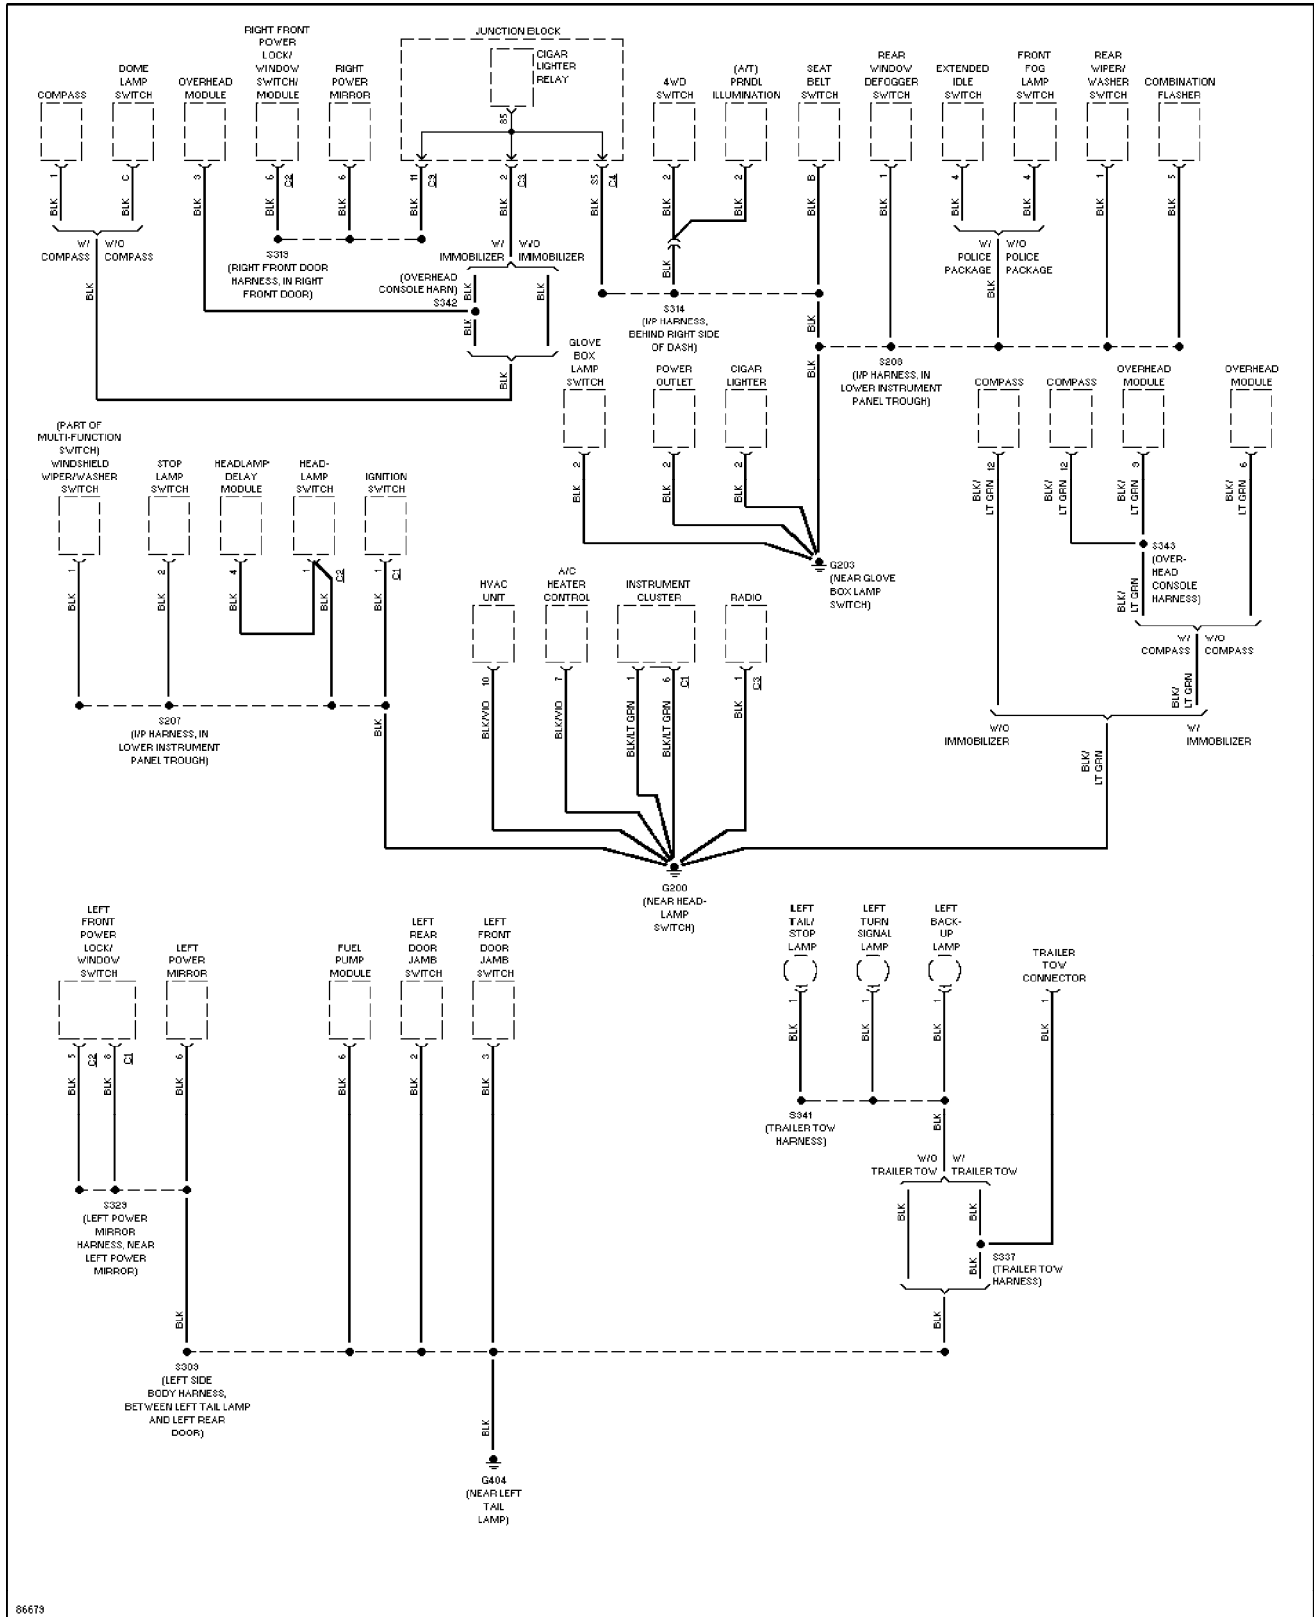

1997 Jeep Cherokee

SYSTEM WIRING DIAGRAMS

Back-up Lamps Circuit (p. 14)

1997 Jeep Cherokee

SYSTEM WIRING DIAGRAMS

Exterior Lamps Circuit, W/ Trailer Tow (p. 15)

1997 Jeep Cherokee

SYSTEM WIRING DIAGRAMS

Exterior Lamps Circuit, W/O Trailer Tow (p. 16)

1997 Jeep Cherokee

SYSTEM WIRING DIAGRAMS

Ground Distribution Circuit (1 of 2) (p. 17)

1997 Jeep Cherokee

SYSTEM WIRING DIAGRAMS

Ground Distribution Circuit (2 of 2) (p. 18)

1997 Jeep Cherokee

SYSTEM WIRING DIAGRAMS

Headlamps/Fog Lamps Circuit, W/ DRL (p. 19)

1997 Jeep Cherokee

SYSTEM WIRING DIAGRAMS

Headlamps/Fog Lamps Circuit, W/O DRL (p. 20)

1997 Jeep Cherokee

SYSTEM WIRING DIAGRAMS