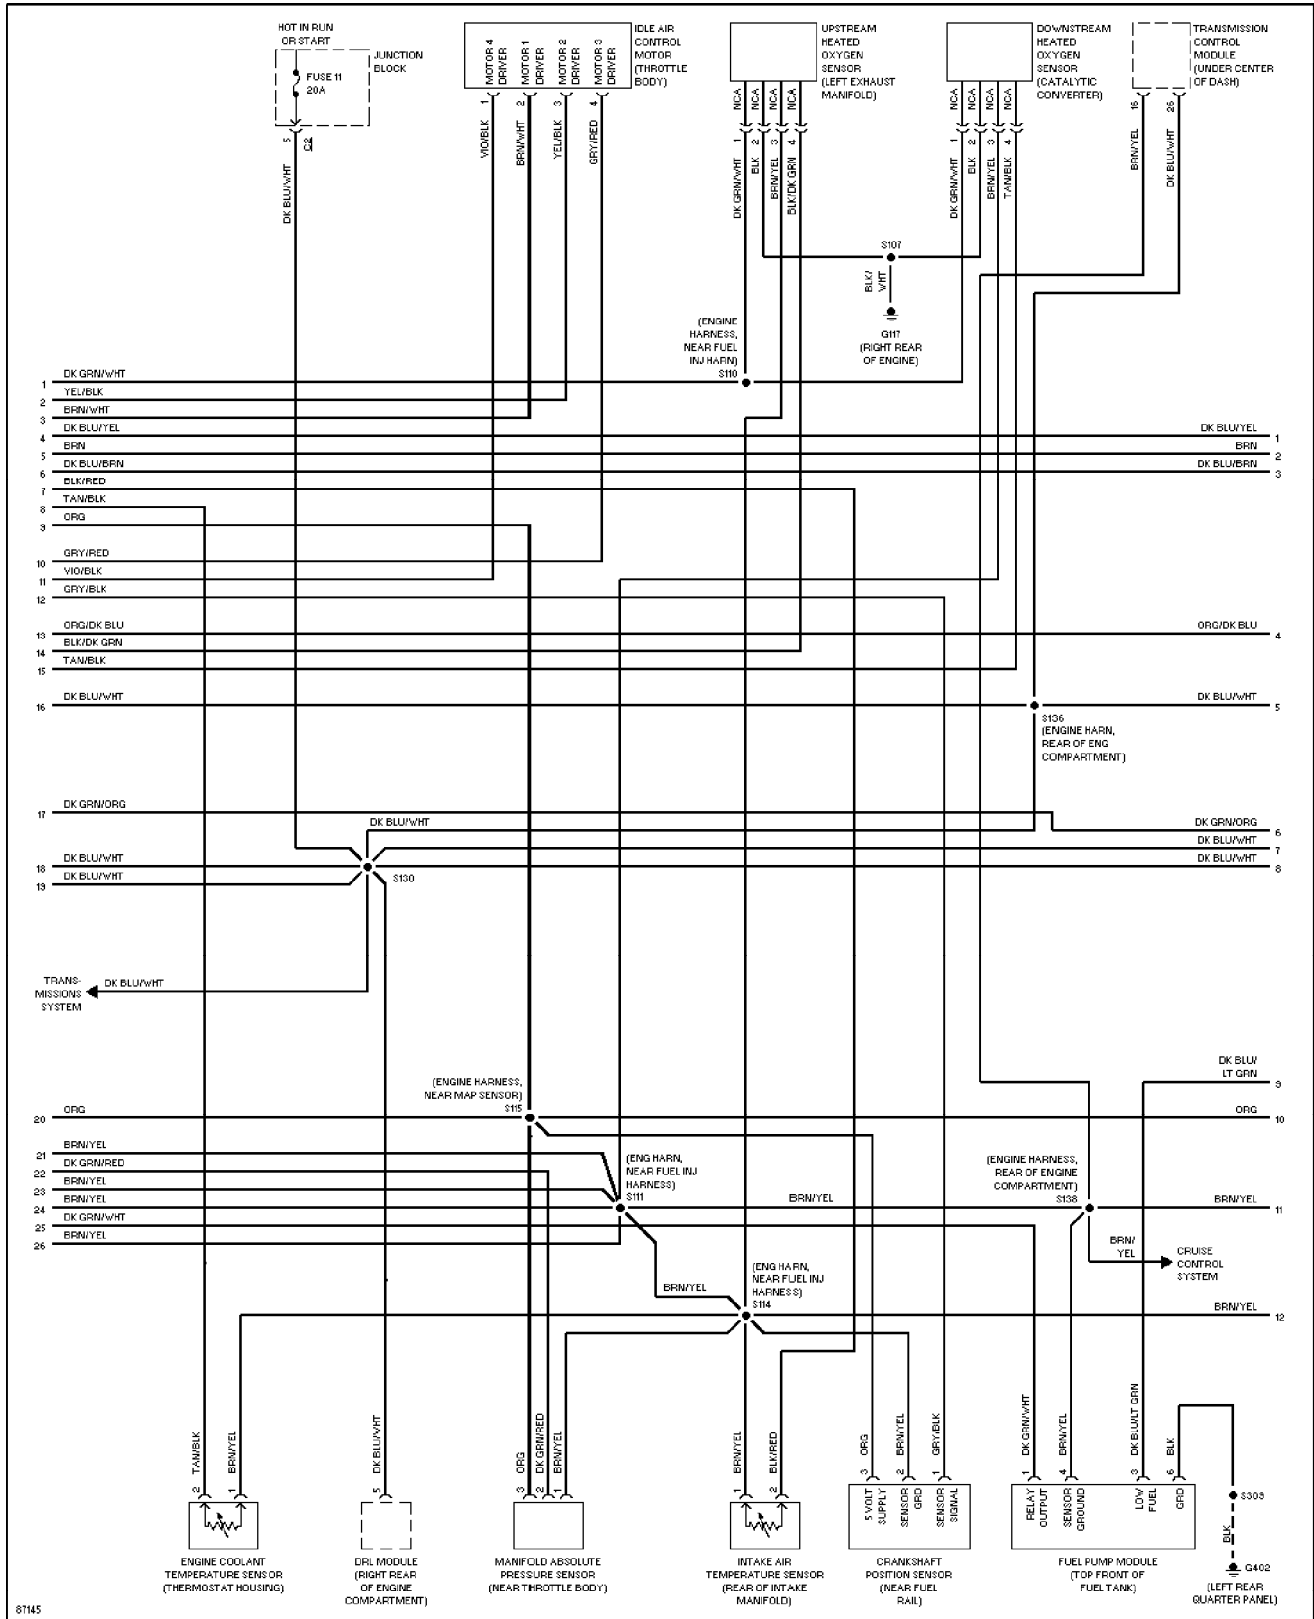

SYSTEM WIRING DIAGRAMS

2.5L, Engine Performance Circuits (2 of 3) (p. 9)

1997 Jeep Cherokee