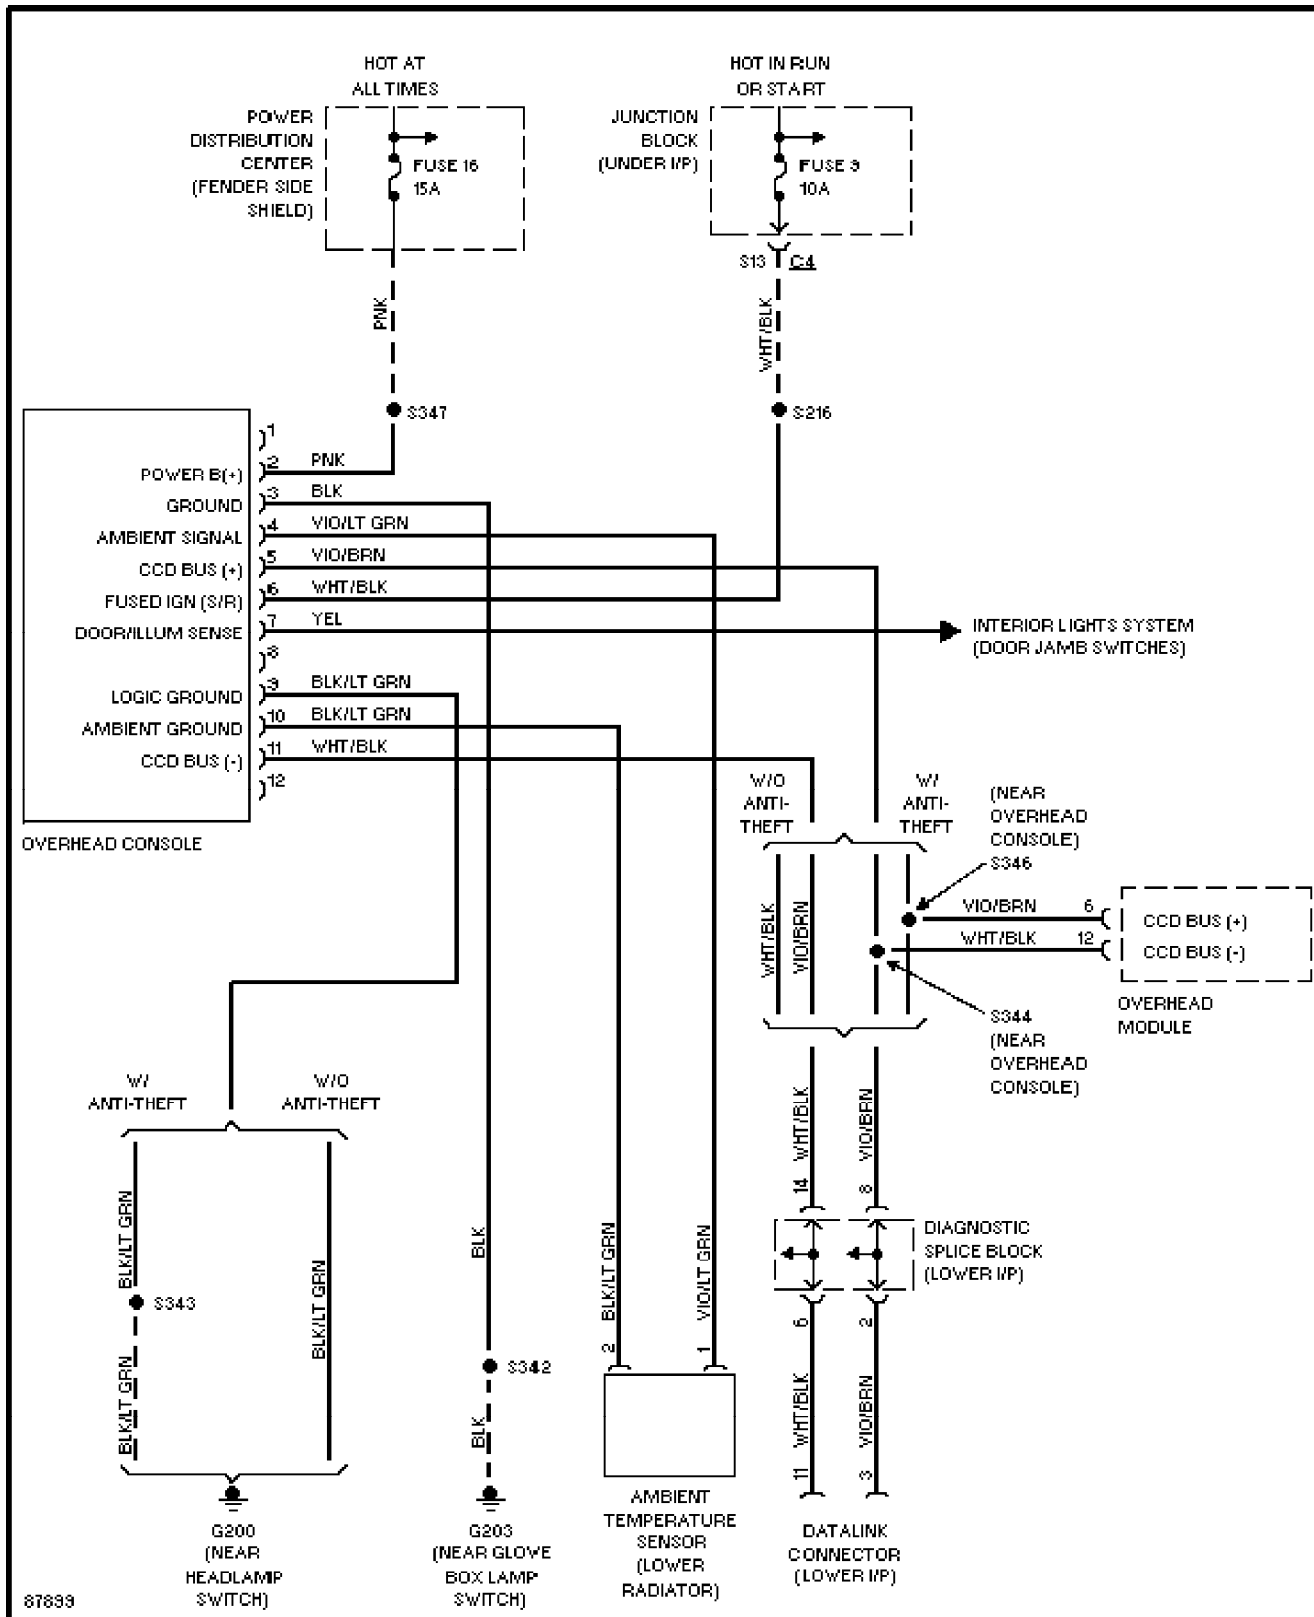

1997 Jeep Cherokee

SYSTEM WIRING DIAGRAMS

Headlamps/Fog Lamps Circuit, W/ DRL (p. 19)

1997 Jeep Cherokee

SYSTEM WIRING DIAGRAMS

Headlamps/Fog Lamps Circuit, W/O DRL (p. 20)

1997 Jeep Cherokee

SYSTEM WIRING DIAGRAMS

Horn Circuit (p. 21)

1997 Jeep Cherokee

SYSTEM WIRING DIAGRAMS

Instrument Cluster Circuit (p. 22)

1997 Jeep Cherokee

SYSTEM WIRING DIAGRAMS

Overhead Console Circuit (p. 23)

1997 Jeep Cherokee

SYSTEM WIRING DIAGRAMS

Courtesy Lamp Circuit (p. 24)

1997 Jeep Cherokee

SYSTEM WIRING DIAGRAMS

Instrument Illumination Circuit (p. 25)

1997 Jeep Cherokee

SYSTEM WIRING DIAGRAMS

Power Distribution Circuit (1 of 3) (p. 26)