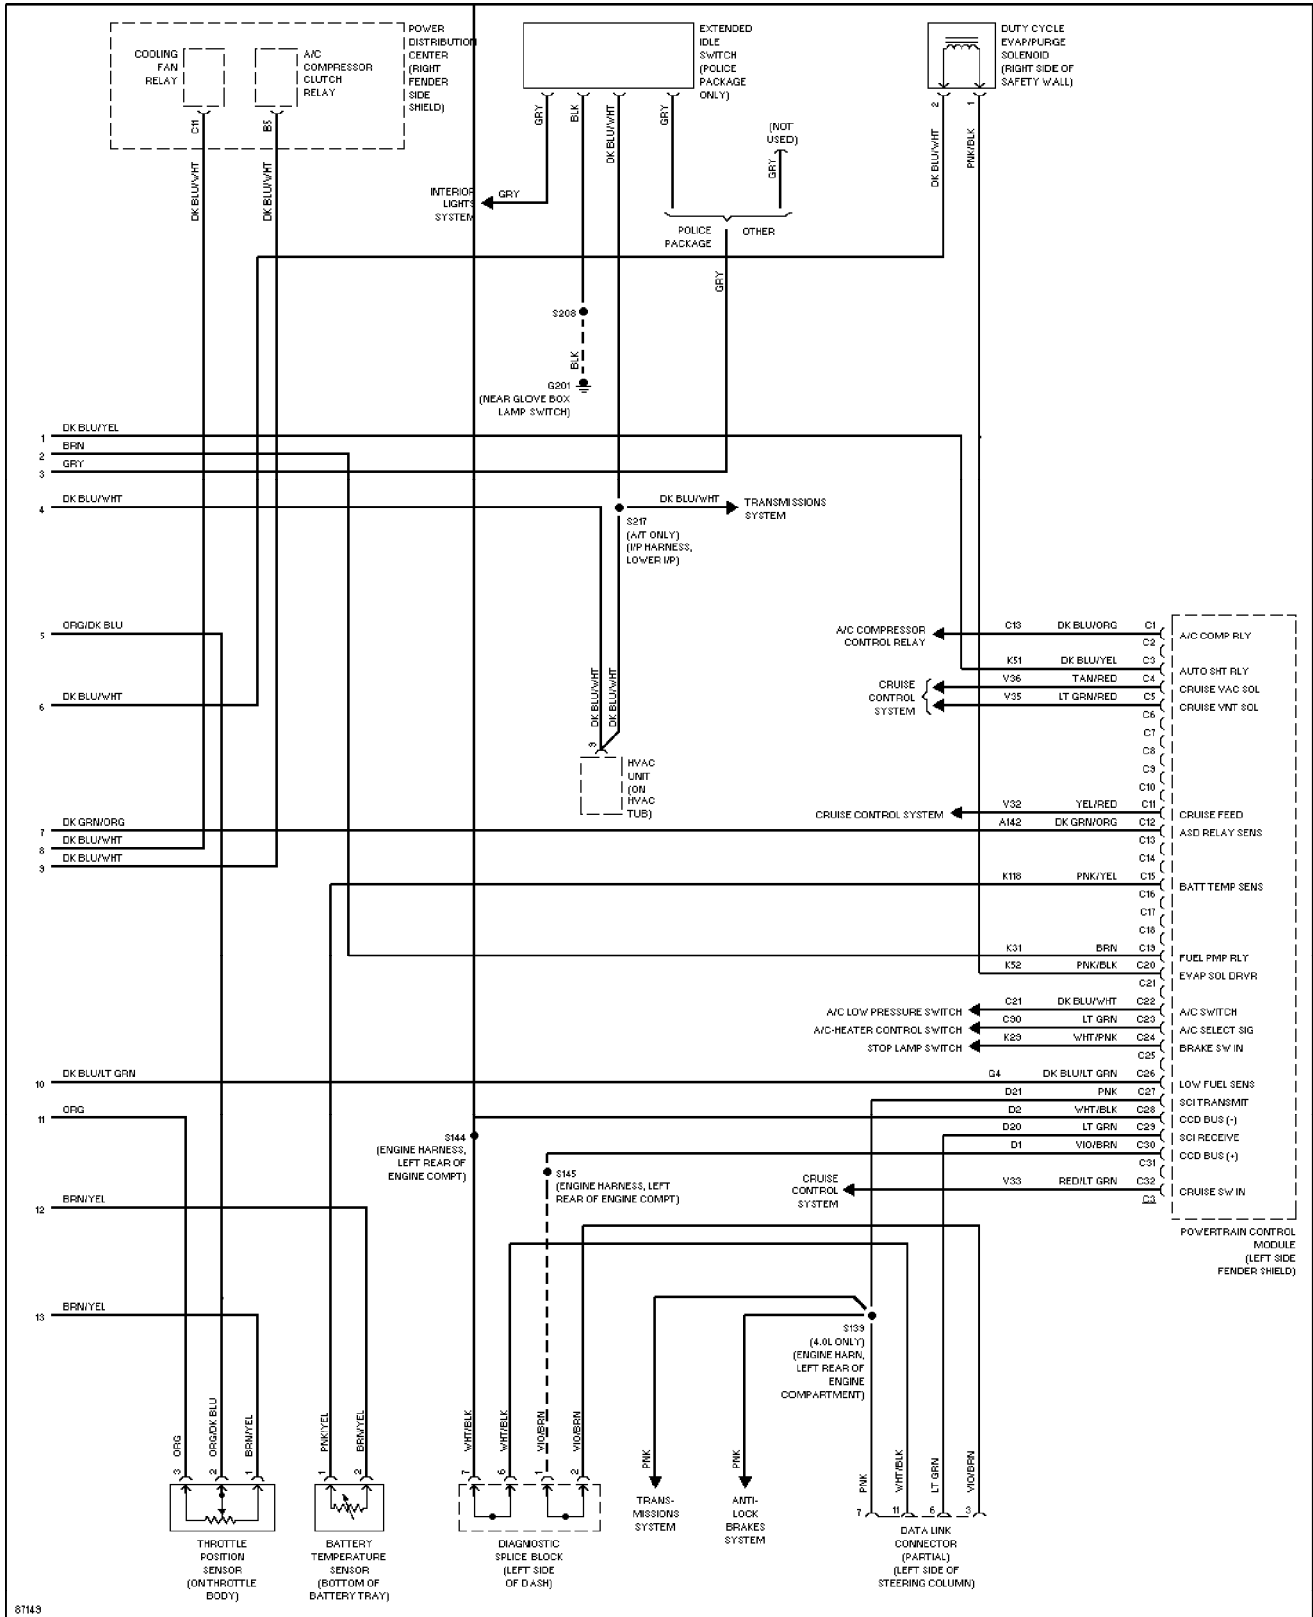

4.0L, Engine Performance Circuits (1 of 3) (p. 11)

1997 Jeep Cherokee

SYSTEM WIRING DIAGRAMS

4.0L, Engine Performance Circuits (2 of 3) (p. 12)

1997 Jeep Cherokee

SYSTEM WIRING DIAGRAMS

4.0L, Engine Performance Circuits (3 of 3) (p. 13)

1997 Jeep Cherokee

SYSTEM WIRING DIAGRAMS

Back-up Lamps Circuit (p. 14)

1997 Jeep Cherokee

SYSTEM WIRING DIAGRAMS

Exterior Lamps Circuit, W/ Trailer Tow (p. 15)

1997 Jeep Cherokee

SYSTEM WIRING DIAGRAMS