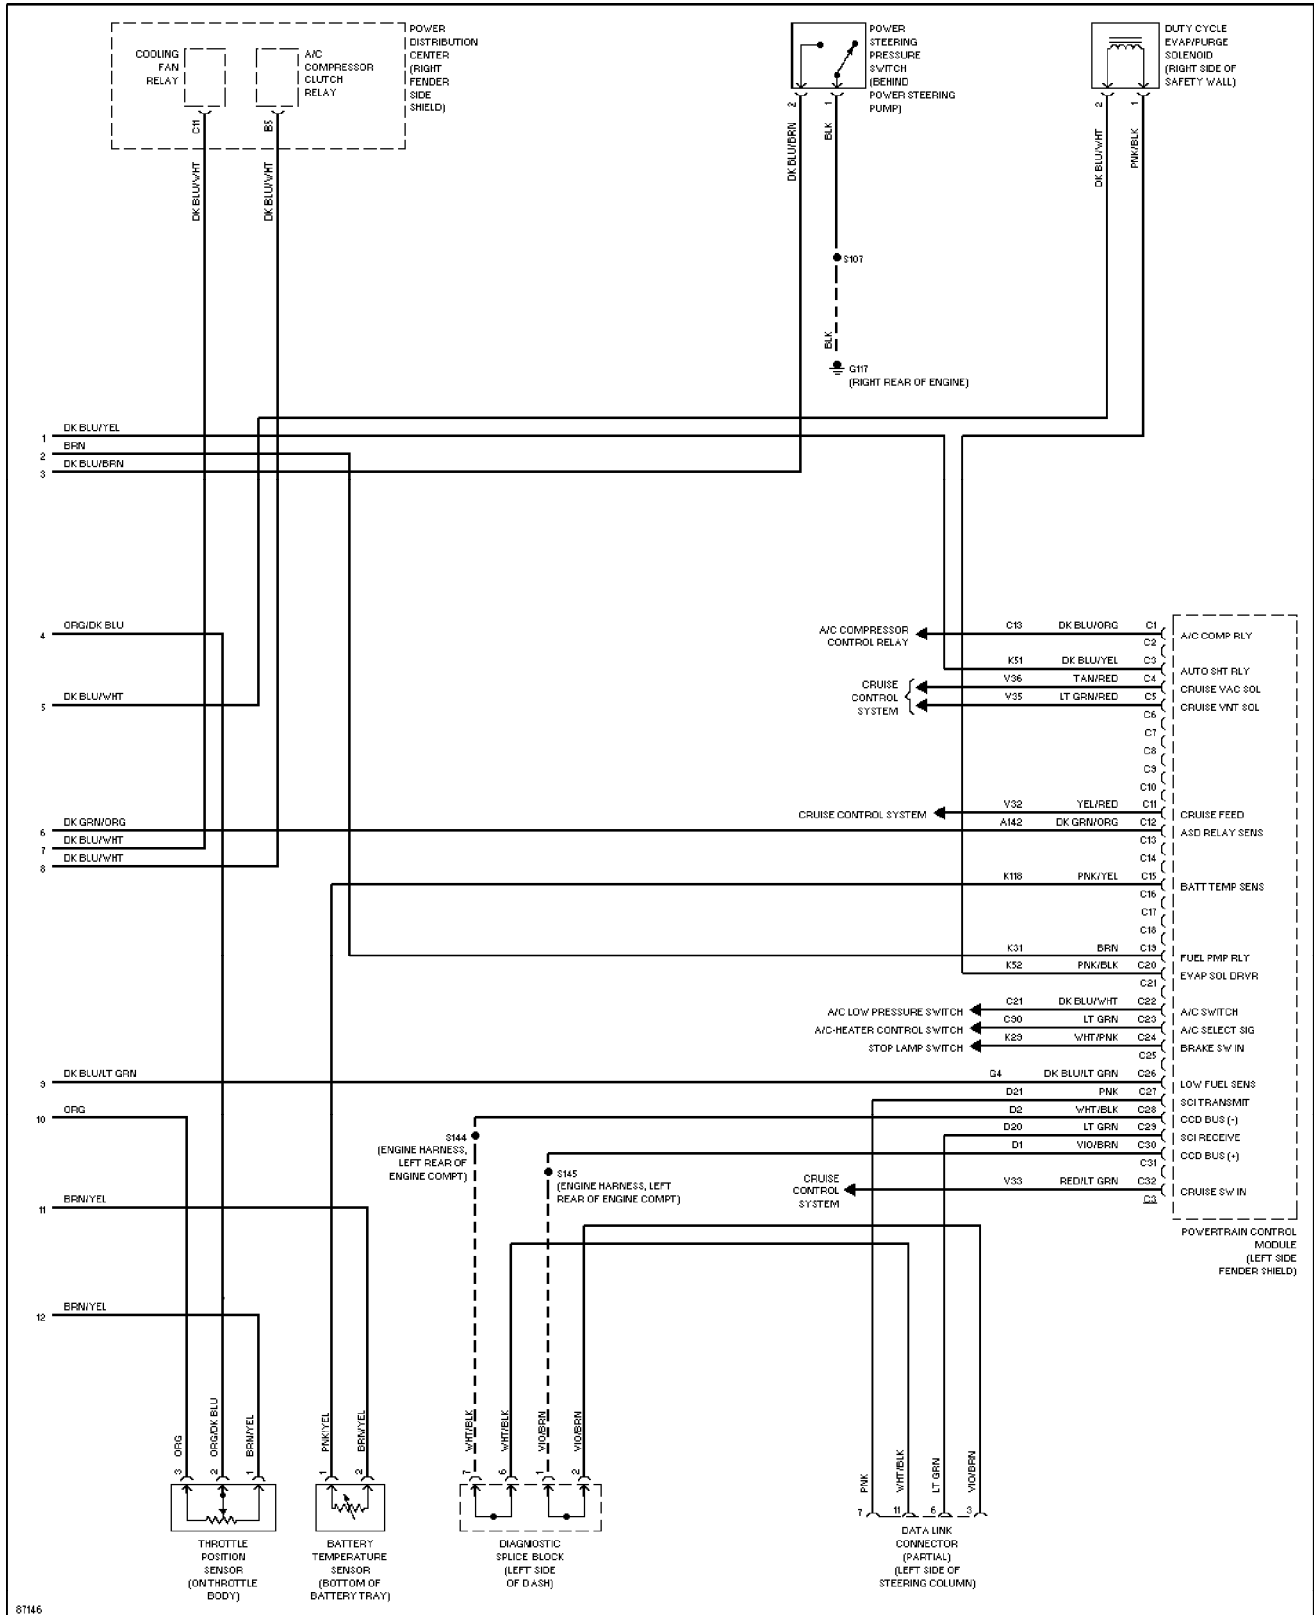

SYSTEM WIRING DIAGRAMS

Cruise Control Circuit (p. 6)

1997 Jeep Cherokee

SYSTEM WIRING DIAGRAMS

Defogger Circuit (p. 7)

1997 Jeep Cherokee

SYSTEM WIRING DIAGRAMS

2.5L, Engine Performance Circuits (1 of 3) (p. 8)

1997 Jeep Cherokee

SYSTEM WIRING DIAGRAMS

2.5L, Engine Performance Circuits (2 of 3) (p. 9)

1997 Jeep Cherokee

SYSTEM WIRING DIAGRAMS

2.5L, Engine Performance Circuits (3 of 3) (p. 10)

1997 Jeep Cherokee

SYSTEM WIRING DIAGRAMS

4.0L, Engine Performance Circuits (1 of 3) (p. 11)

1997 Jeep Cherokee

SYSTEM WIRING DIAGRAMS

4.0L, Engine Performance Circuits (2 of 3) (p. 12)

1997 Jeep Cherokee

SYSTEM WIRING DIAGRAMS

4.0L, Engine Performance Circuits (3 of 3) (p. 13)