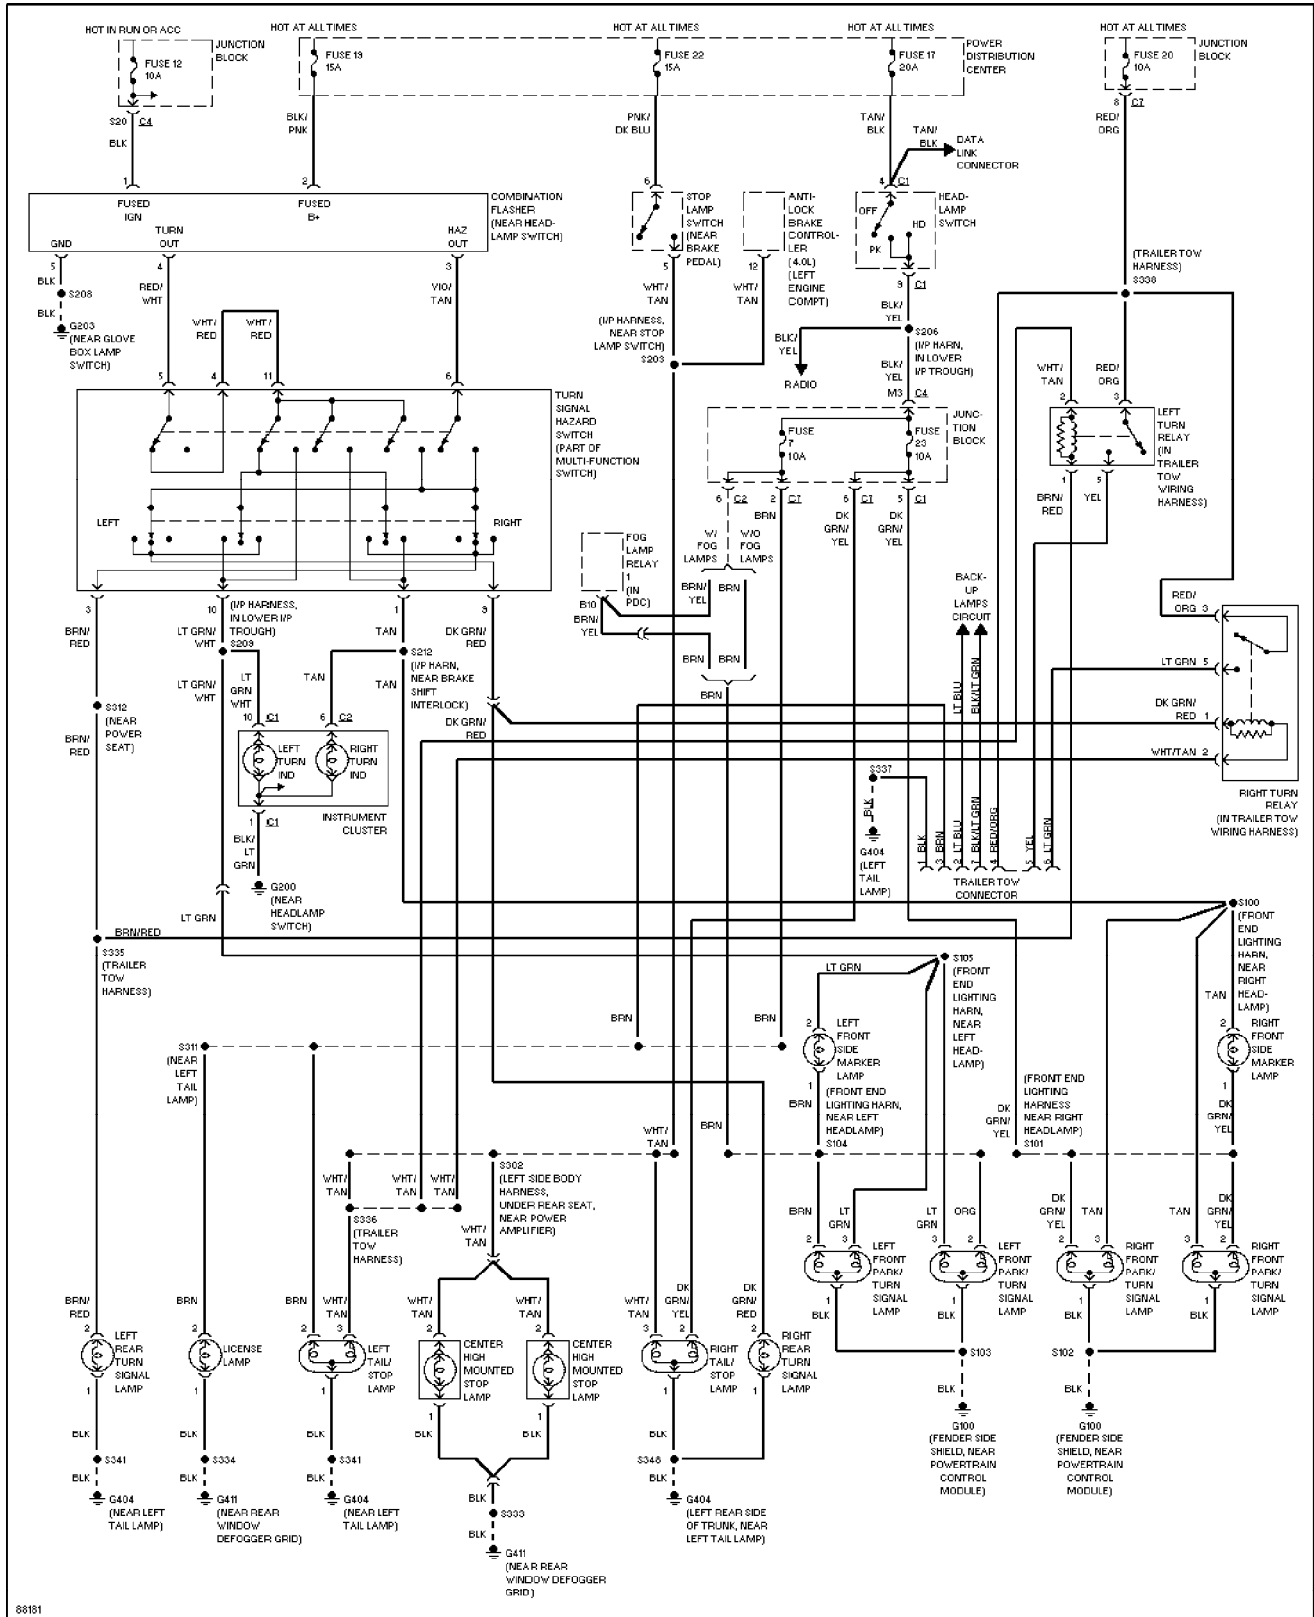

1997 Jeep Cherokee

SYSTEM WIRING DIAGRAMS

Back-up Lamps Circuit (p. 14)

1997 Jeep Cherokee

SYSTEM WIRING DIAGRAMS

Exterior Lamps Circuit, W/ Trailer Tow (p. 15)

1997 Jeep Cherokee

SYSTEM WIRING DIAGRAMS