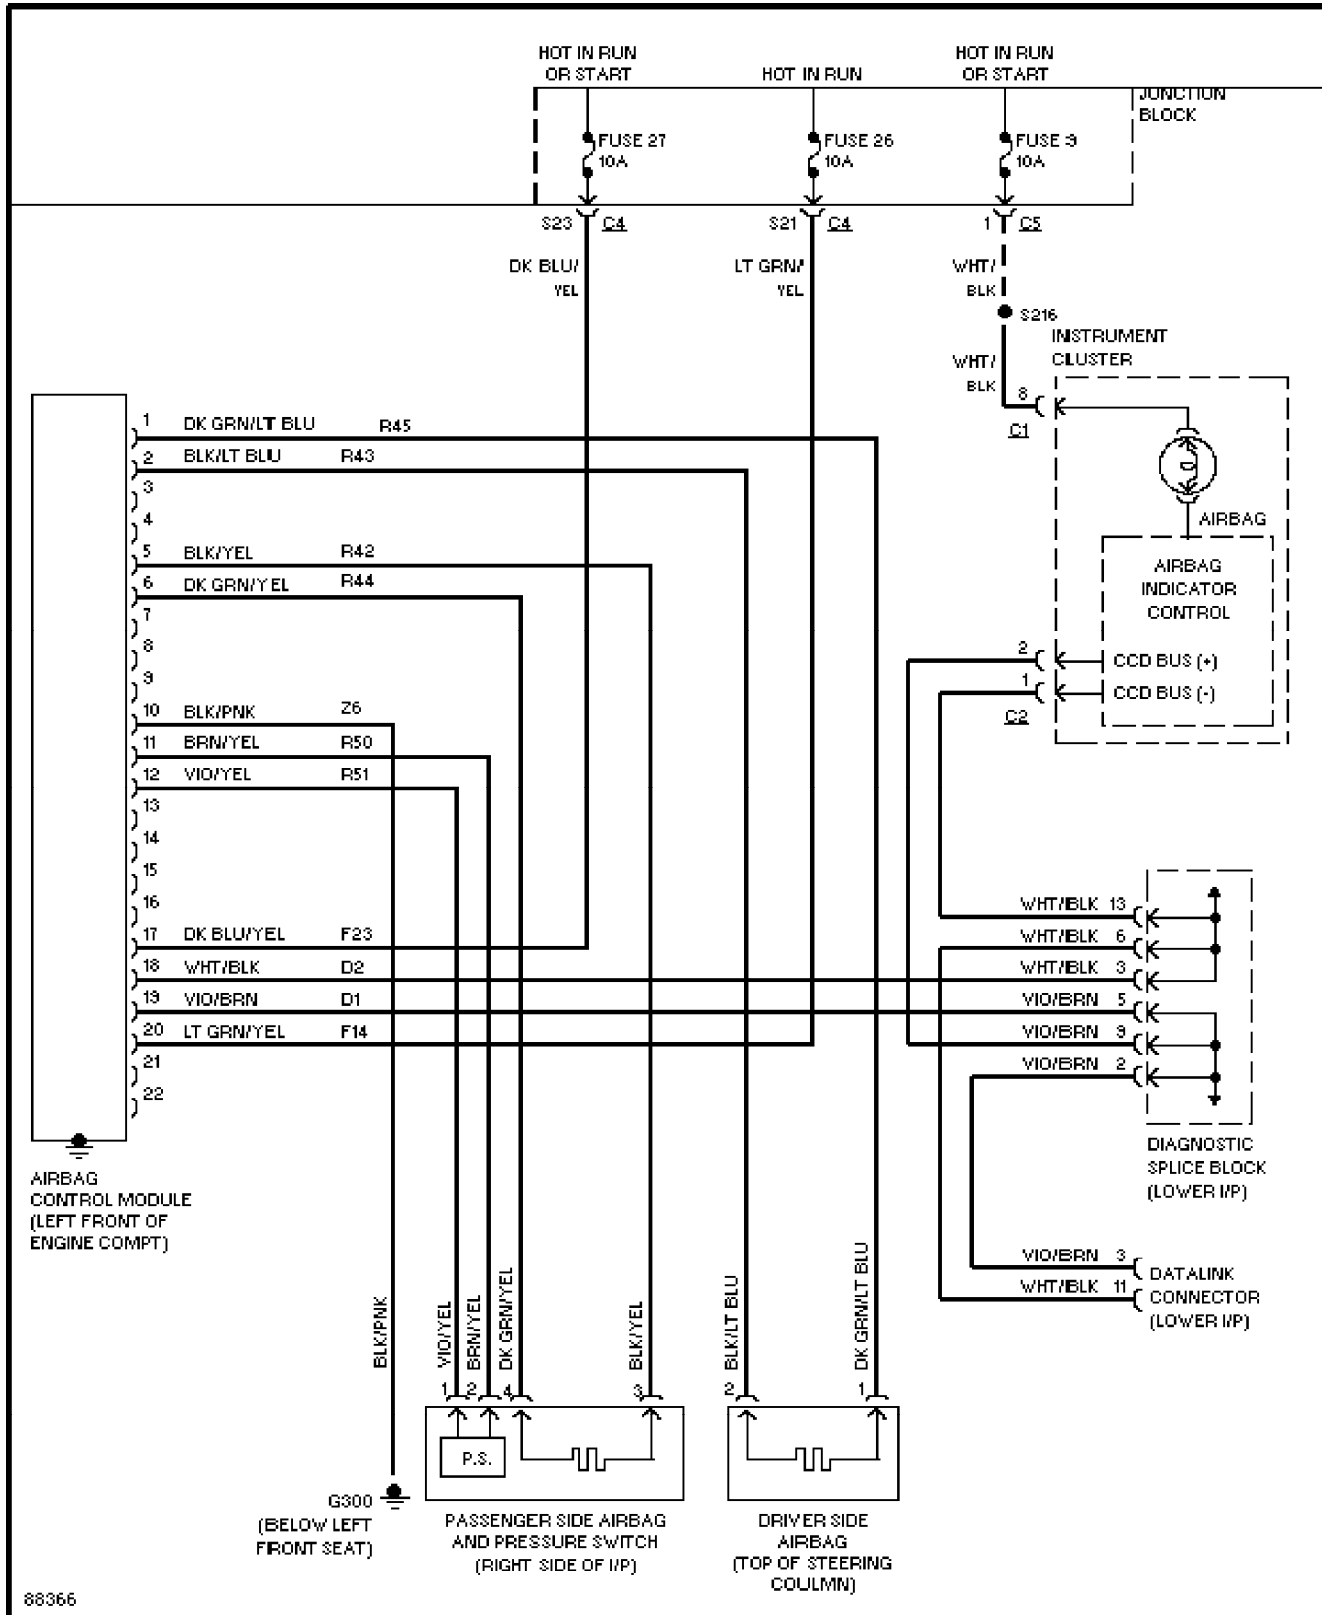

1997 Jeep Cherokee

SYSTEM WIRING DIAGRAMS

Shift Interlock Circuit (p. 35)

1997 Jeep Cherokee

SYSTEM WIRING DIAGRAMS

Charging Circuit (p. 36)

1997 Jeep Cherokee

SYSTEM WIRING DIAGRAMS

Starting Circuit (p. 37)

1997 Jeep Cherokee

SYSTEM WIRING DIAGRAMS

Supplemental Restraint Circuit (p. 38)

1997 Jeep Cherokee

SYSTEM WIRING DIAGRAMS

2.5L, Transmission Circuit (p. 39)

1997 Jeep Cherokee

SYSTEM WIRING DIAGRAMS

4.0L, Transmission Circuit (p. 40)

1997 Jeep Cherokee

SYSTEM WIRING DIAGRAMS

Warning System Circuits (p. 41)

1997 Jeep Cherokee

SYSTEM WIRING DIAGRAMS

Front Wiper/Washer Circuit (p. 42)