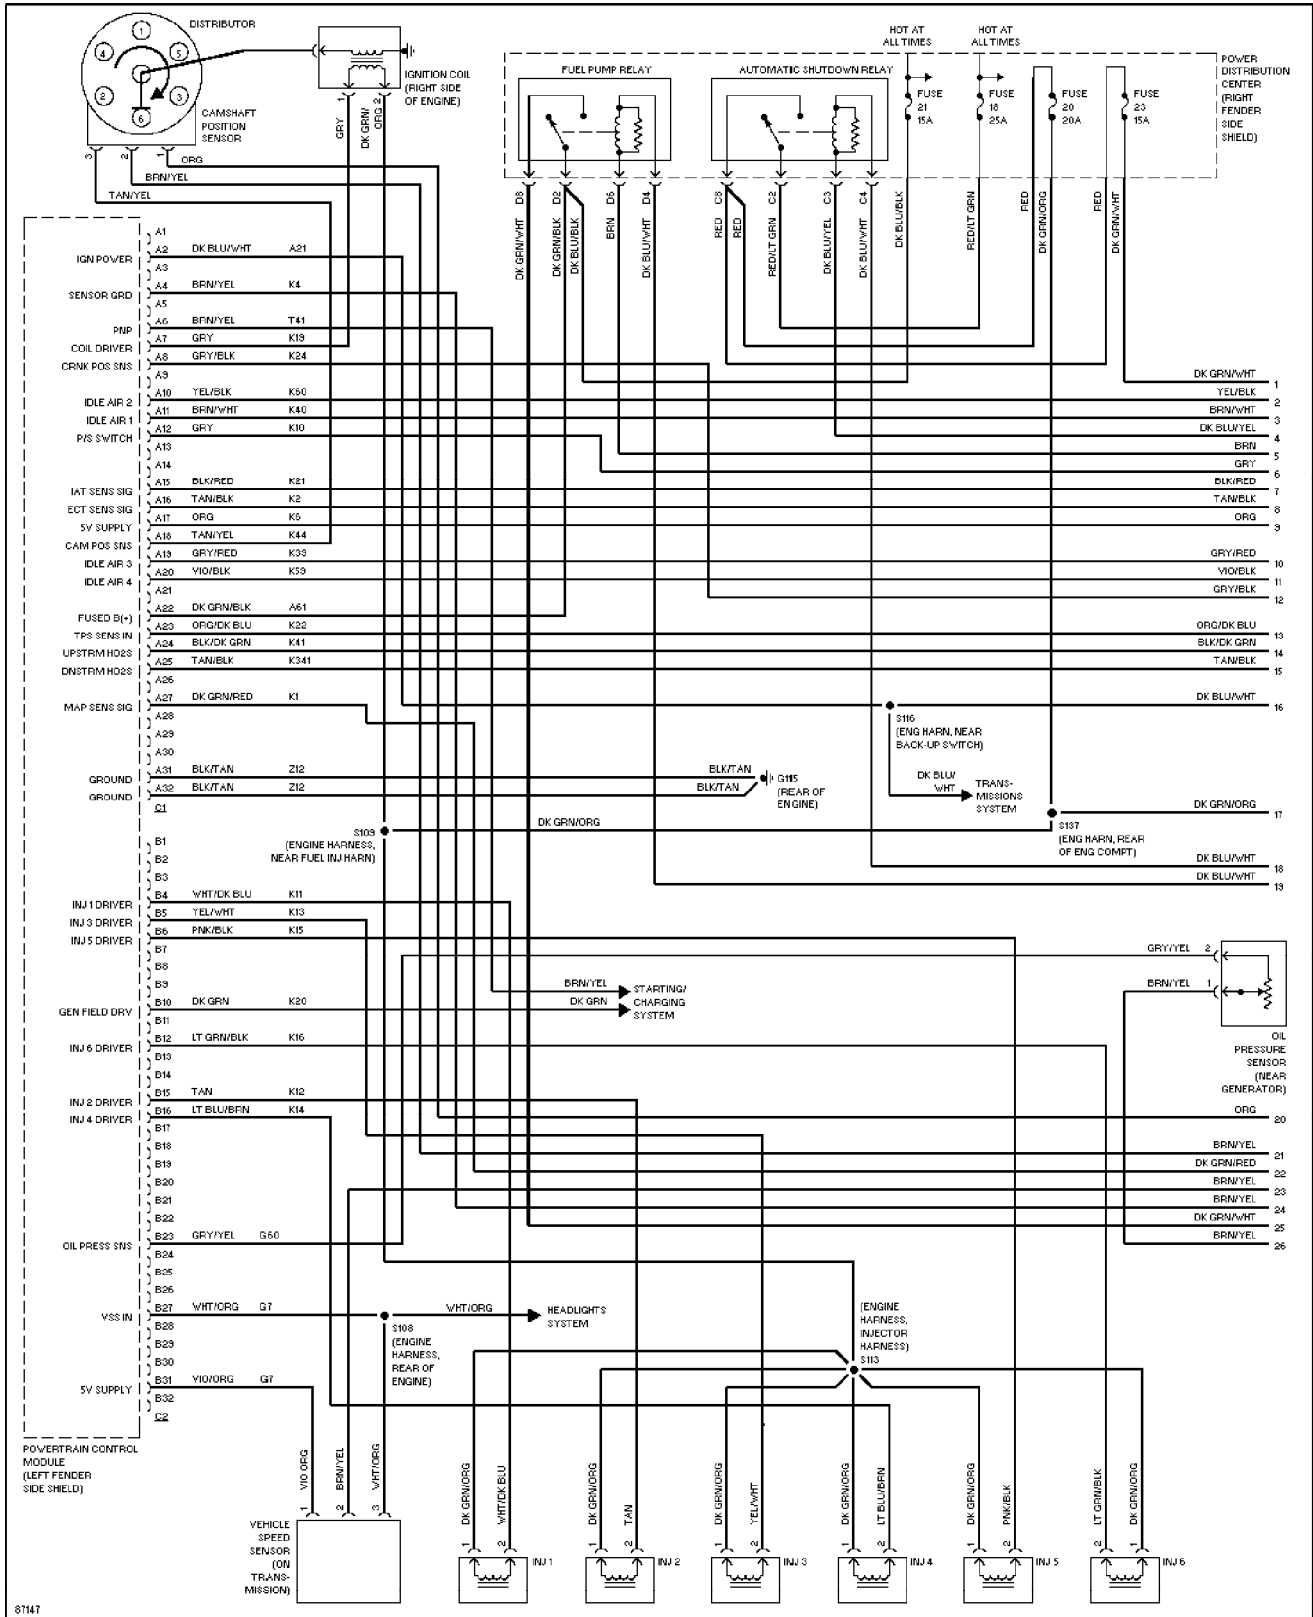

SYSTEM WIRING DIAGRAMS

Cruise Control Circuit (p. 6)

1997 Jeep Cherokee

SYSTEM WIRING DIAGRAMS

Defogger Circuit (p. 7)

1997 Jeep Cherokee

SYSTEM WIRING DIAGRAMS

2.5L, Engine Performance Circuits (1 of 3) (p. 8)

1997 Jeep Cherokee

SYSTEM WIRING DIAGRAMS

2.5L, Engine Performance Circuits (2 of 3) (p. 9)

1997 Jeep Cherokee

SYSTEM WIRING DIAGRAMS

2.5L, Engine Performance Circuits (3 of 3) (p. 10)

1997 Jeep Cherokee

SYSTEM WIRING DIAGRAMS

4.0L, Engine Performance Circuits (1 of 3) (p. 11)

1997 Jeep Cherokee

SYSTEM WIRING DIAGRAMS

4.0L, Engine Performance Circuits (2 of 3) (p. 12)

1997 Jeep Cherokee

SYSTEM WIRING DIAGRAMS

4.0L, Engine Performance Circuits (3 of 3) (p. 13)