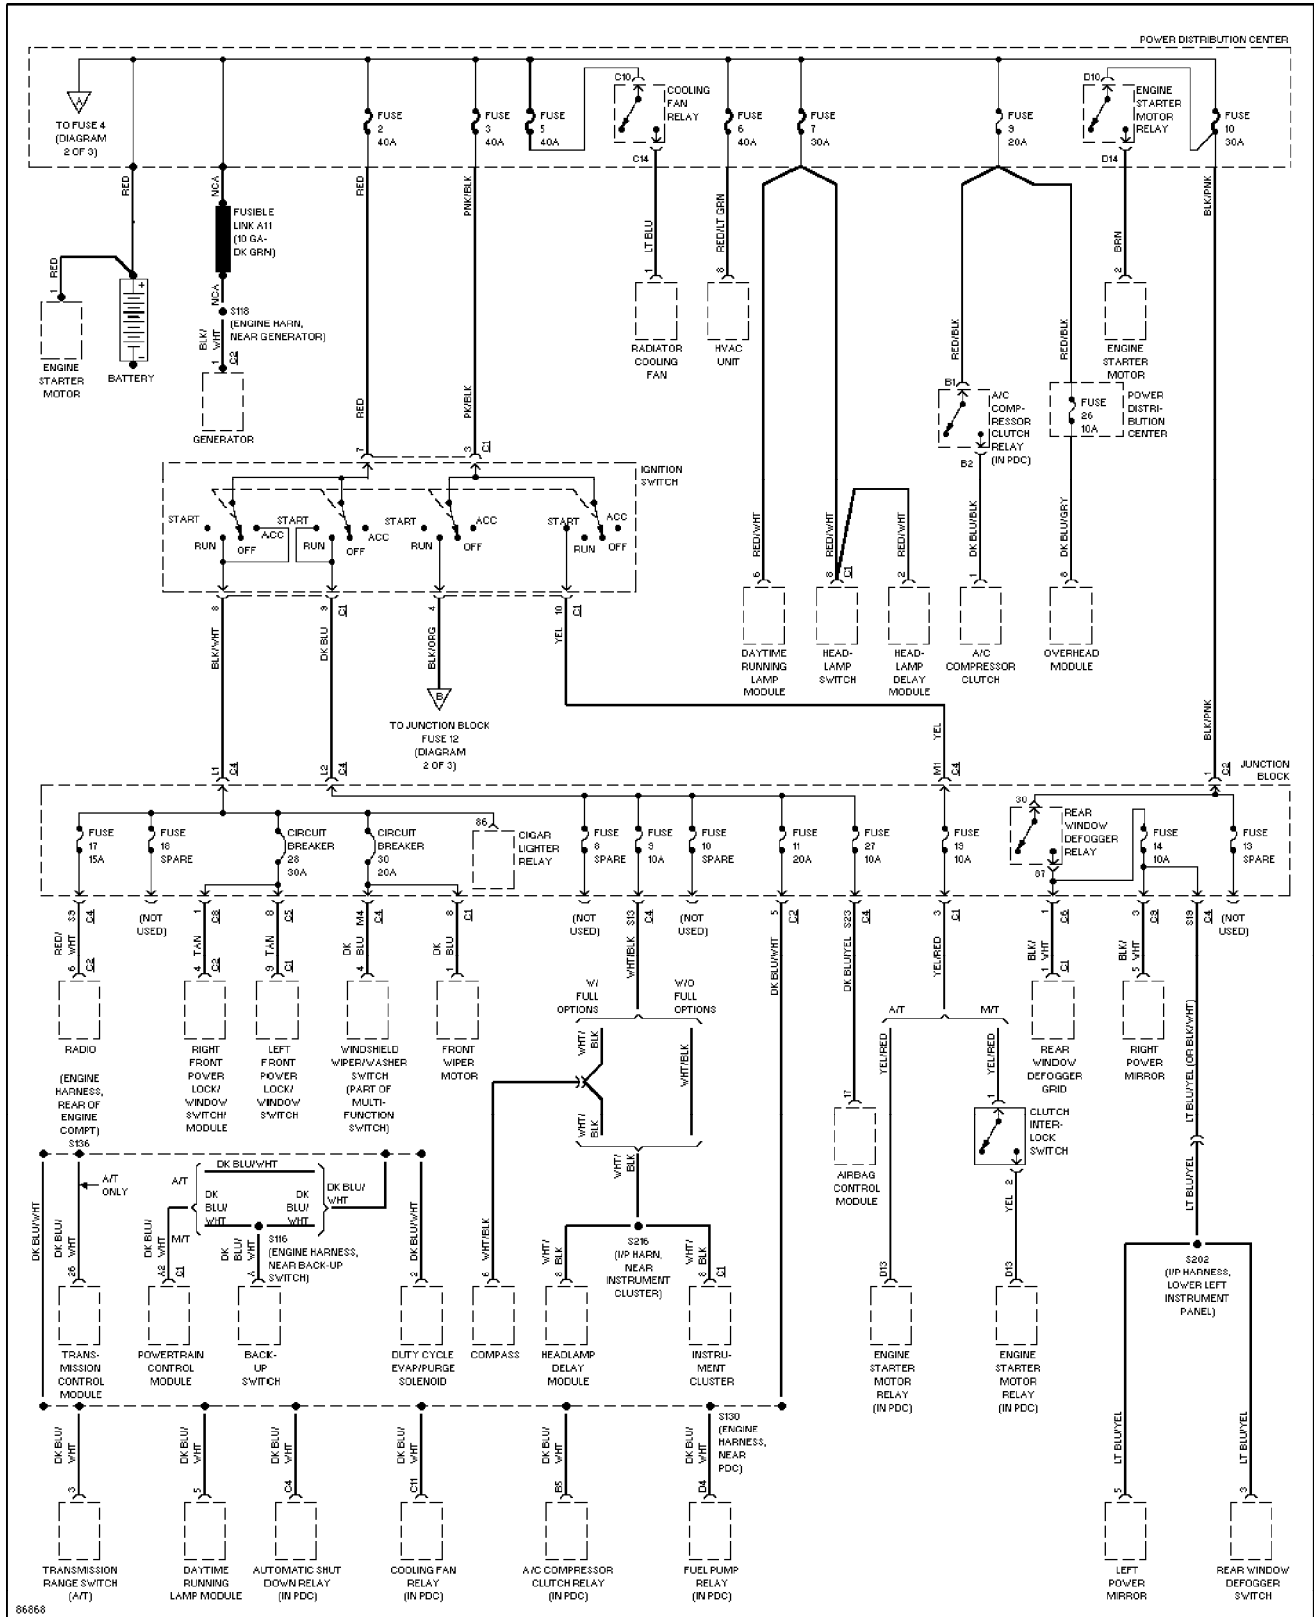

SYSTEM WIRING DIAGRAMS

Power Distribution Circuit (1 of 3) (p. 26)

1997 Jeep Cherokee