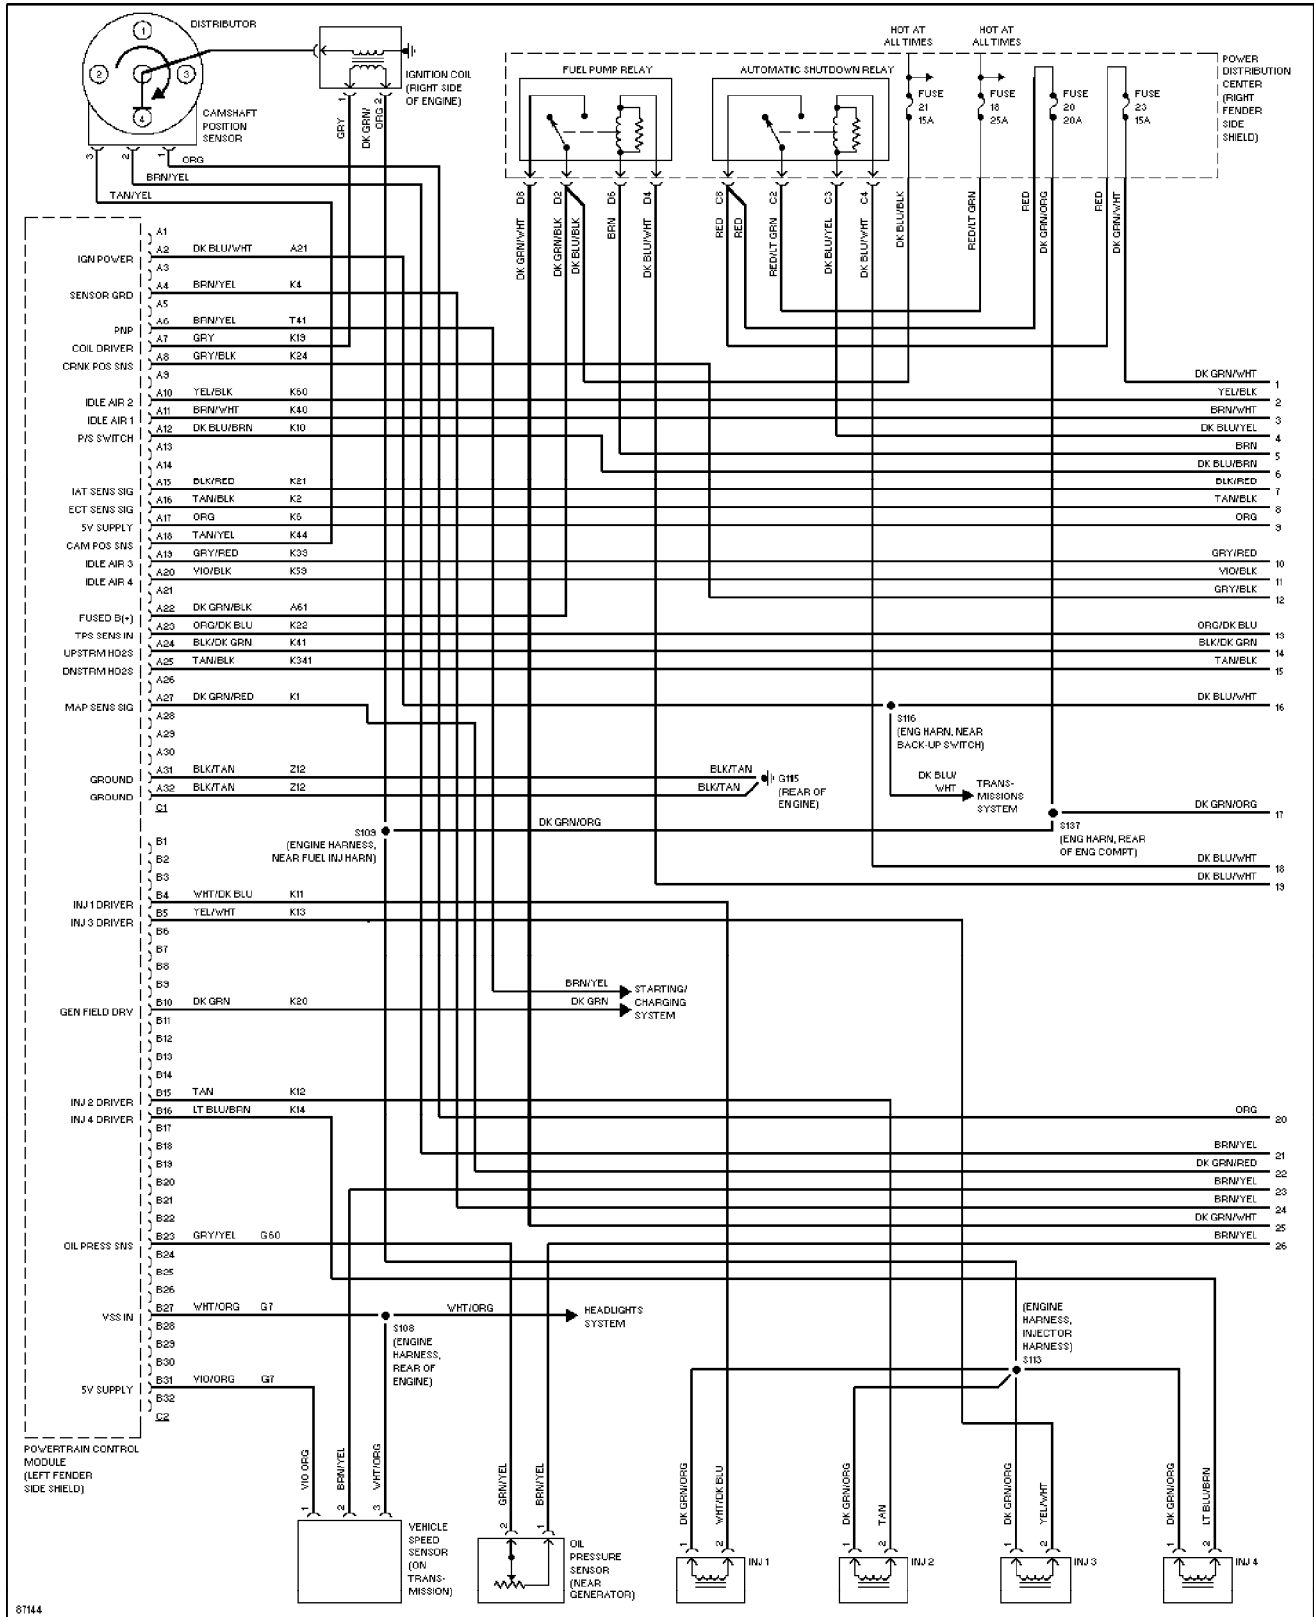

SYSTEM WIRING DIAGRAMS

2.5L, Engine Performance Circuits (1 of 3) (p. 8)

1997 Jeep Cherokee