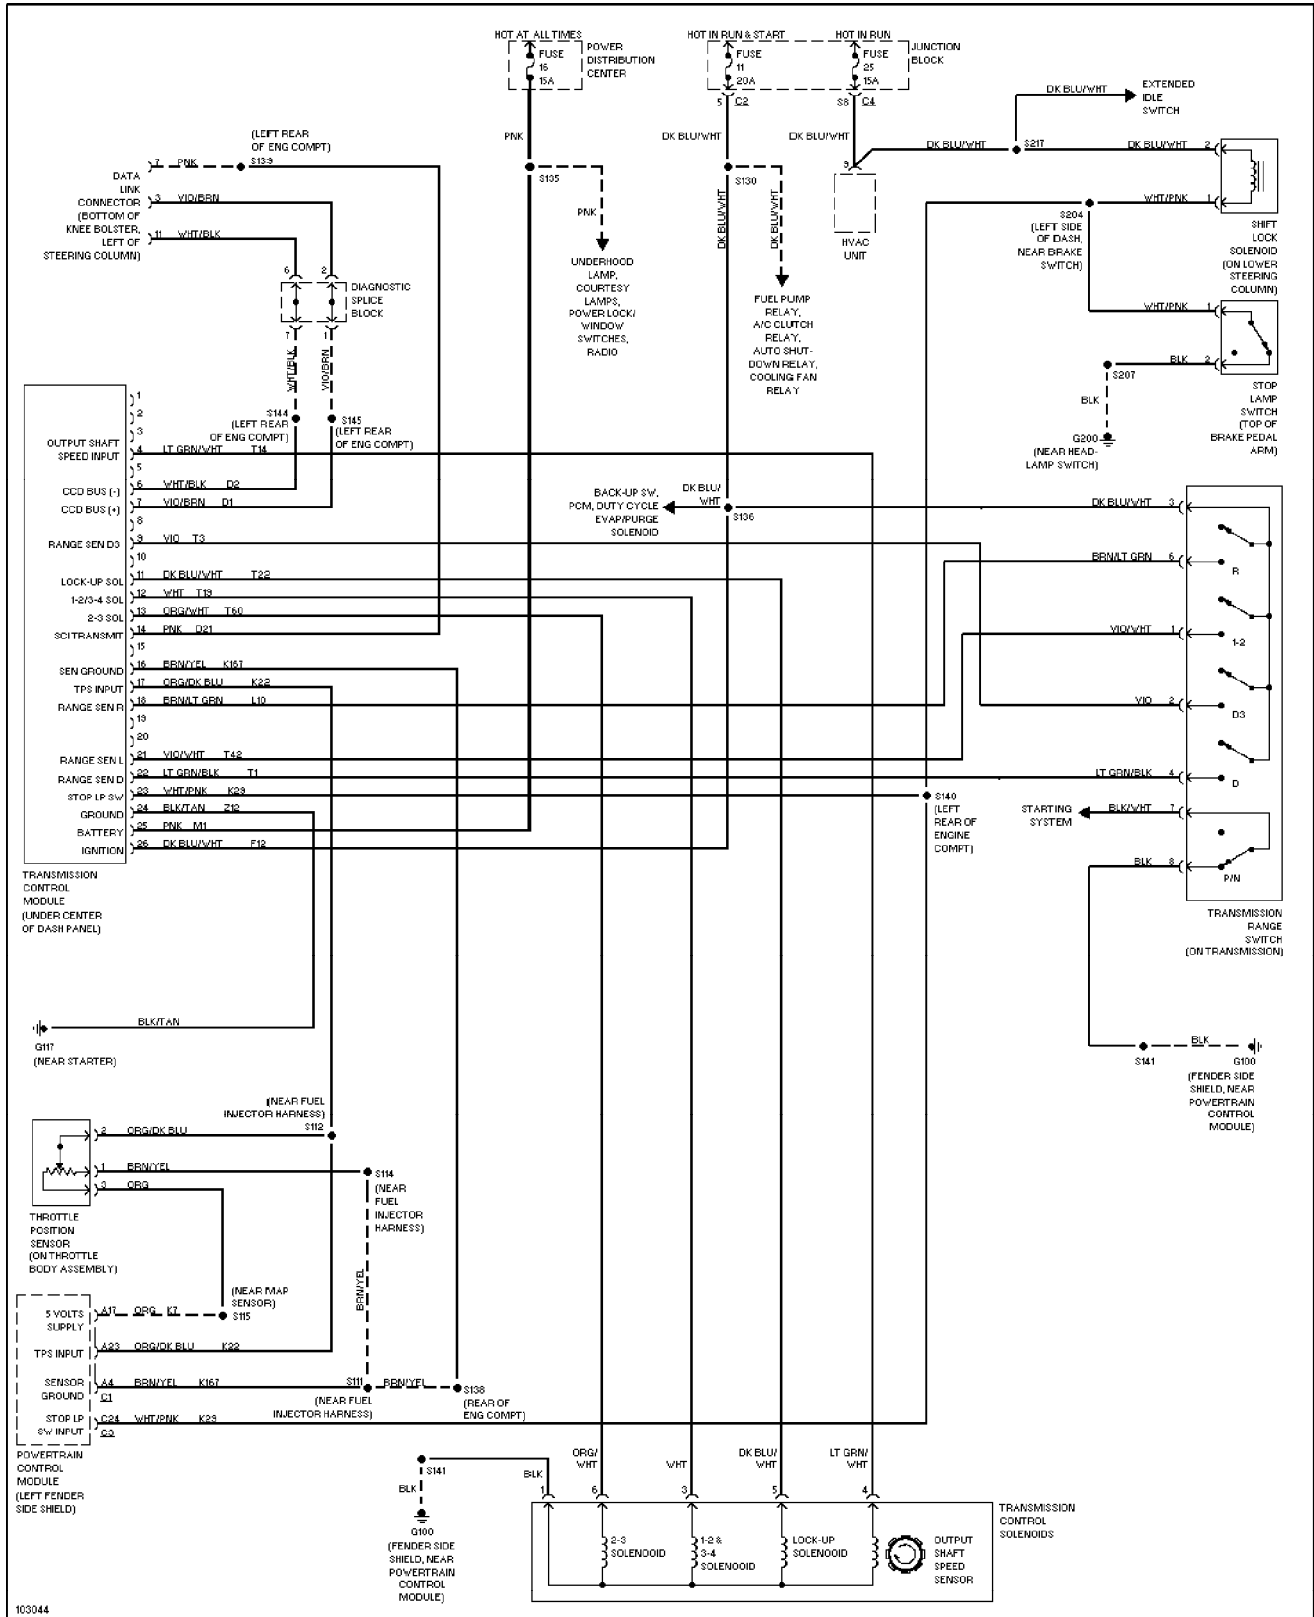

1997 Jeep Cherokee

SYSTEM WIRING DIAGRAMS

Shift Interlock Circuit (p. 35)

1997 Jeep Cherokee

SYSTEM WIRING DIAGRAMS

Charging Circuit (p. 36)

1997 Jeep Cherokee

SYSTEM WIRING DIAGRAMS

Starting Circuit (p. 37)

1997 Jeep Cherokee

SYSTEM WIRING DIAGRAMS

Supplemental Restraint Circuit (p. 38)

1997 Jeep Cherokee

SYSTEM WIRING DIAGRAMS

2.5L, Transmission Circuit (p. 39)

1997 Jeep Cherokee

SYSTEM WIRING DIAGRAMS

4.0L, Transmission Circuit (p. 40)

1997 Jeep Cherokee

SYSTEM WIRING DIAGRAMS

Warning System Circuits (p. 41)

1997 Jeep Cherokee

SYSTEM WIRING DIAGRAMS

Front Wiper/Washer Circuit (p. 42)