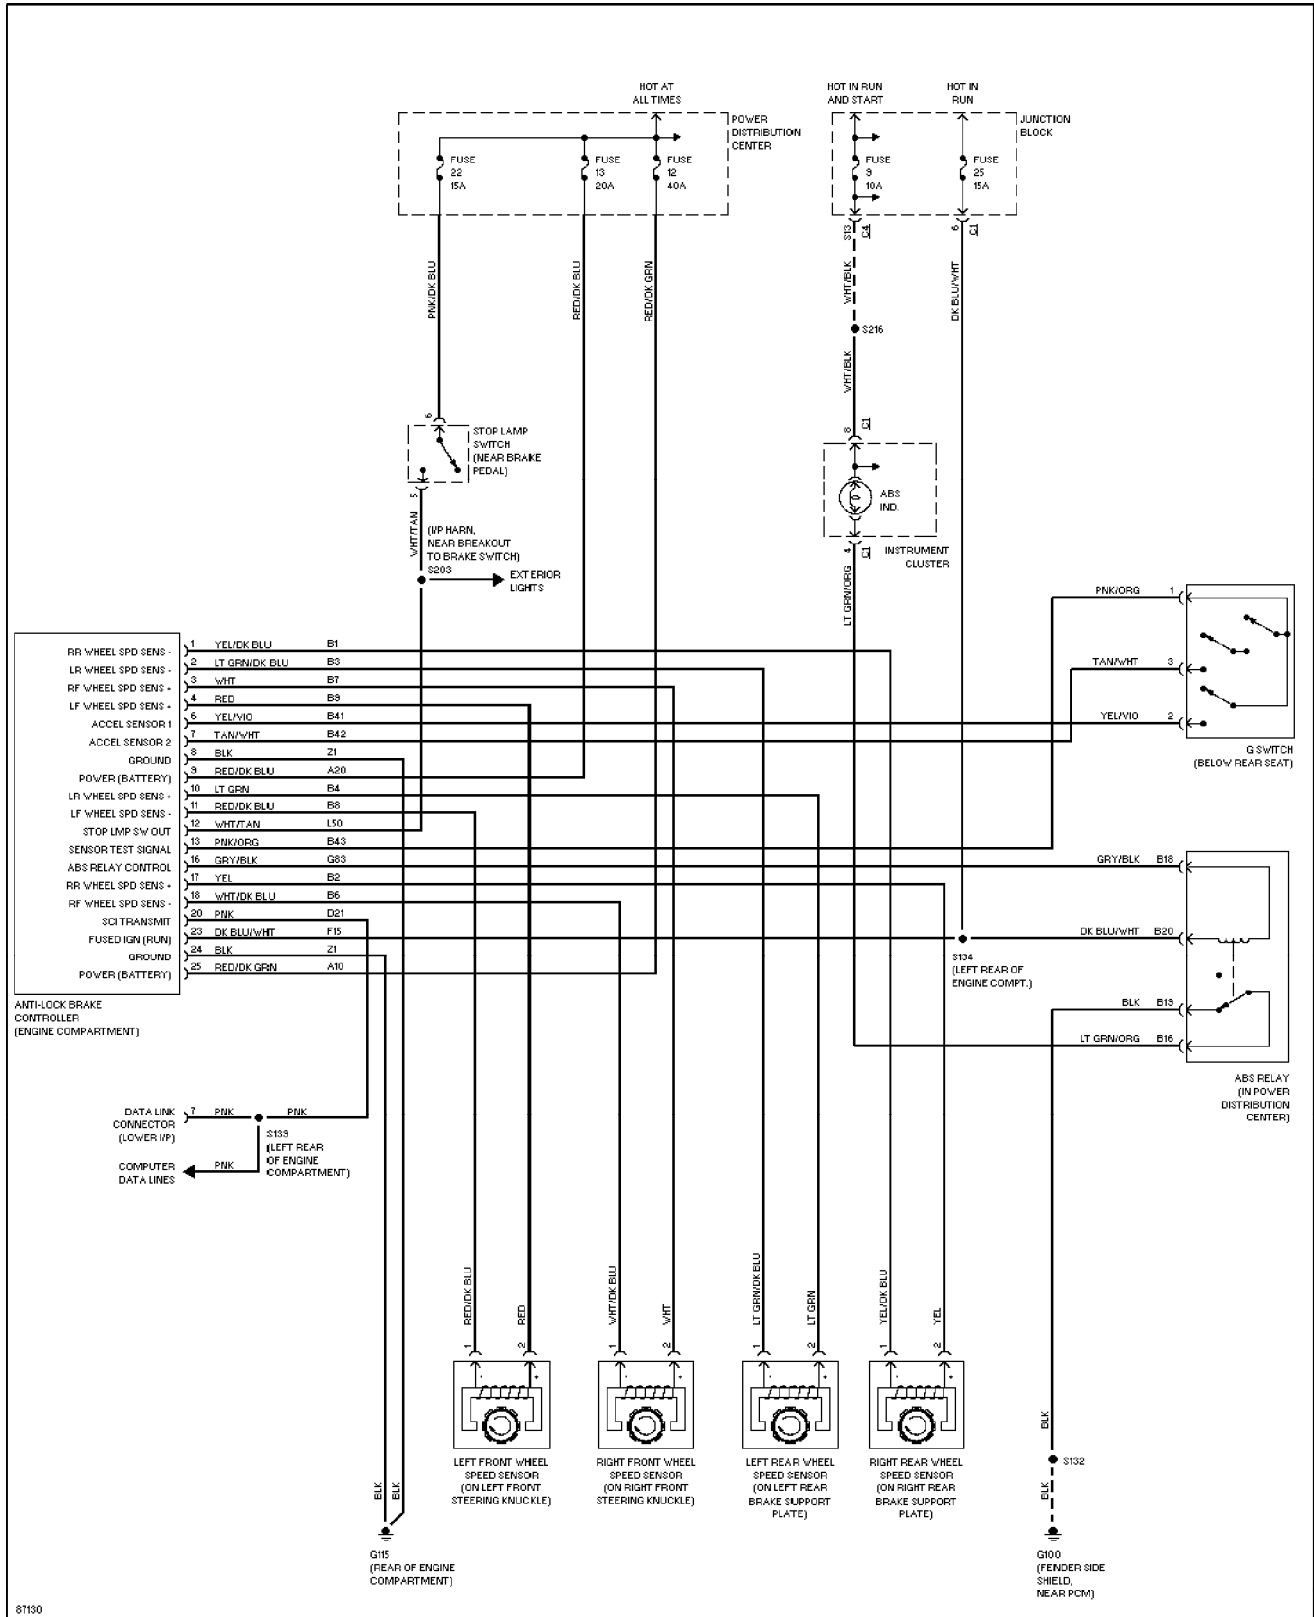

SYSTEM WIRING DIAGRAMS

Air Conditioning Circuits

1997 Jeep Cherokee

cdr@wp.pl

SYSTEM WIRING DIAGRAMS

Anti-lock Brake Circuits (p. 2)

1997 Jeep Cherokee

SYSTEM WIRING DIAGRAMS

SYSTEM WIRING DIAGRAMS

Cruise Control Circuit (p. 6)

1997 Jeep Cherokee

SYSTEM WIRING DIAGRAMS

Defogger Circuit (p. 7)

1997 Jeep Cherokee

SYSTEM WIRING DIAGRAMS

2.5L, Engine Performance Circuits (1 of 3) (p. 8)