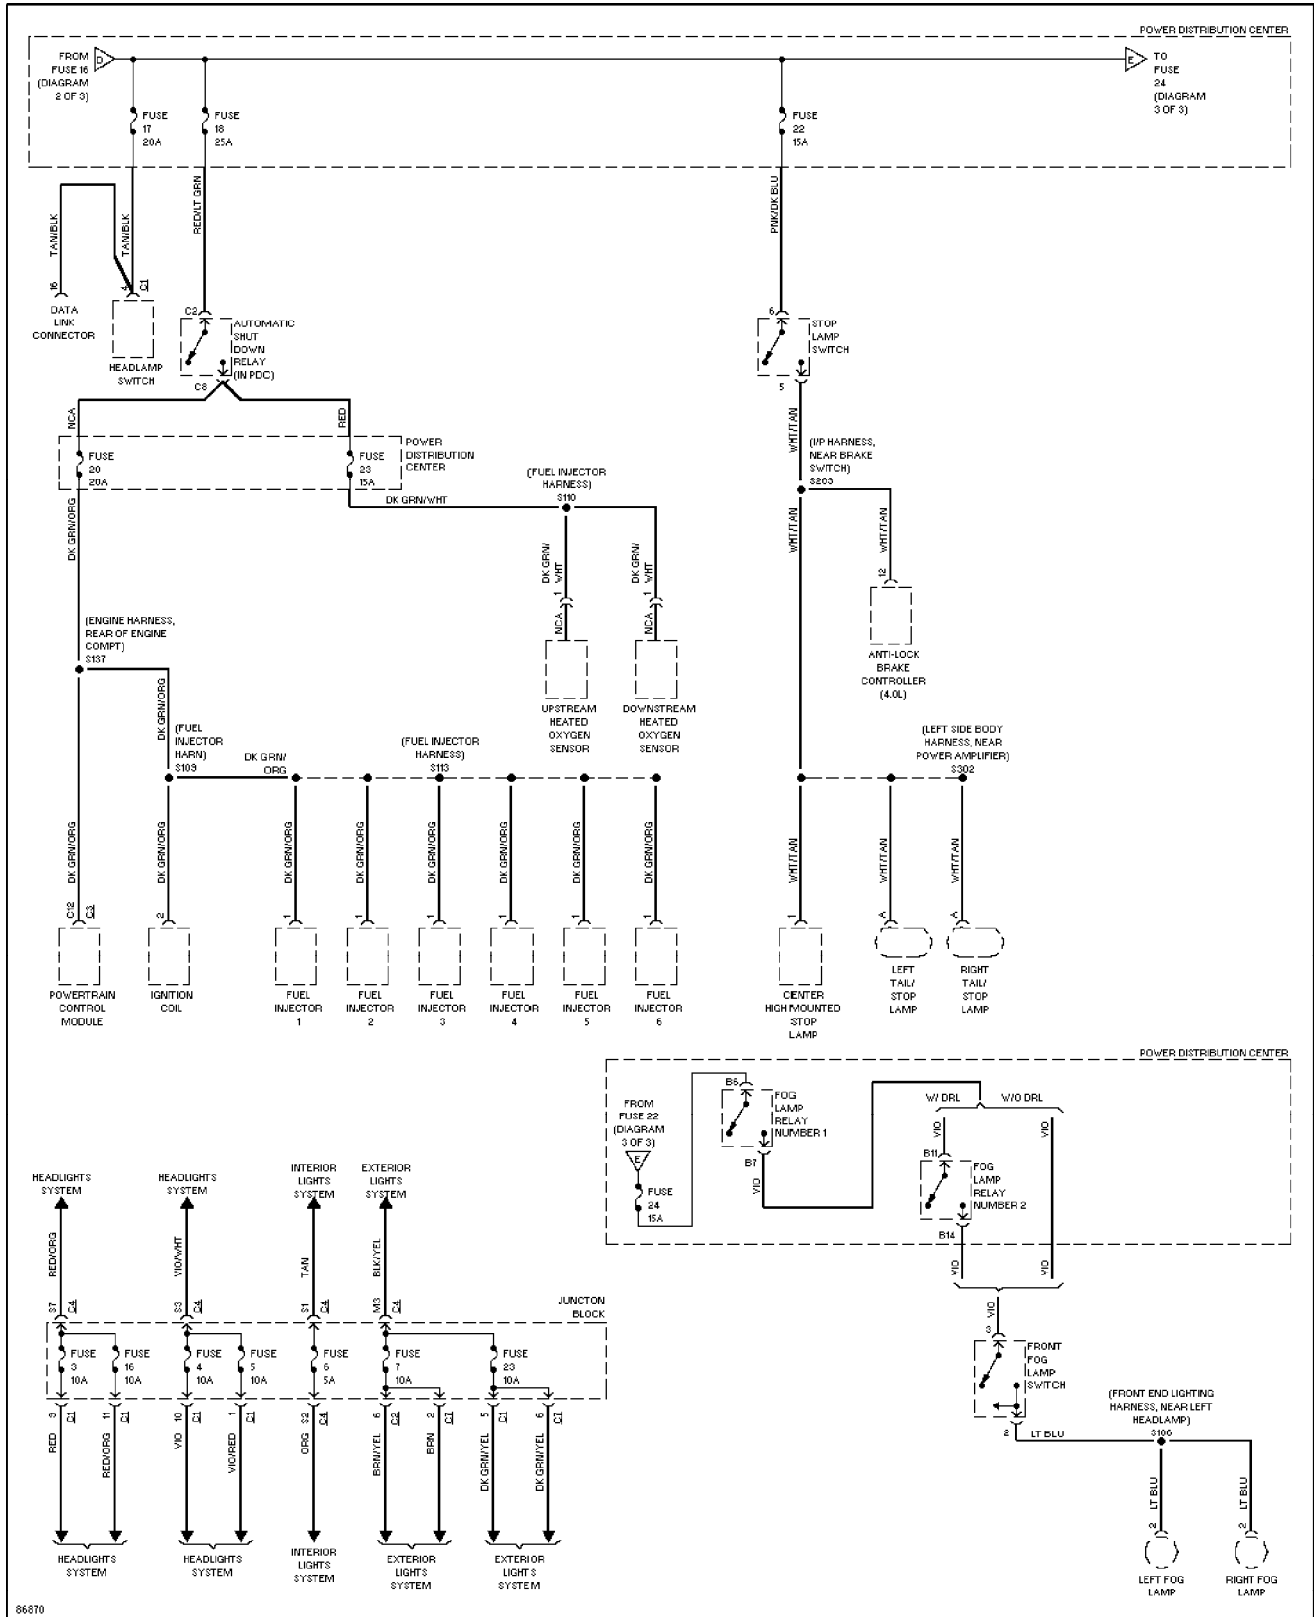

SYSTEM WIRING DIAGRAMS

Courtesy Lamp Circuit (p. 24)

1997 Jeep Cherokee

SYSTEM WIRING DIAGRAMS

Instrument Illumination Circuit (p. 25)

1997 Jeep Cherokee

SYSTEM WIRING DIAGRAMS

Power Distribution Circuit (1 of 3) (p. 26)

1997 Jeep Cherokee

SYSTEM WIRING DIAGRAMS

Power Distribution Circuit (2 of 3) (p. 27)

1997 Jeep Cherokee

SYSTEM WIRING DIAGRAMS

Power Distribution Circuit (3 of 3) (p. 28)

1997 Jeep Cherokee

SYSTEM WIRING DIAGRAMS

Power Door Lock Circuit (p. 29)

1997 Jeep Cherokee

SYSTEM WIRING DIAGRAMS

Power Mirror Circuit (p. 30)

1997 Jeep Cherokee

SYSTEM WIRING DIAGRAMS

Power Seat Circuits (p. 31)

1997 Jeep Cherokee