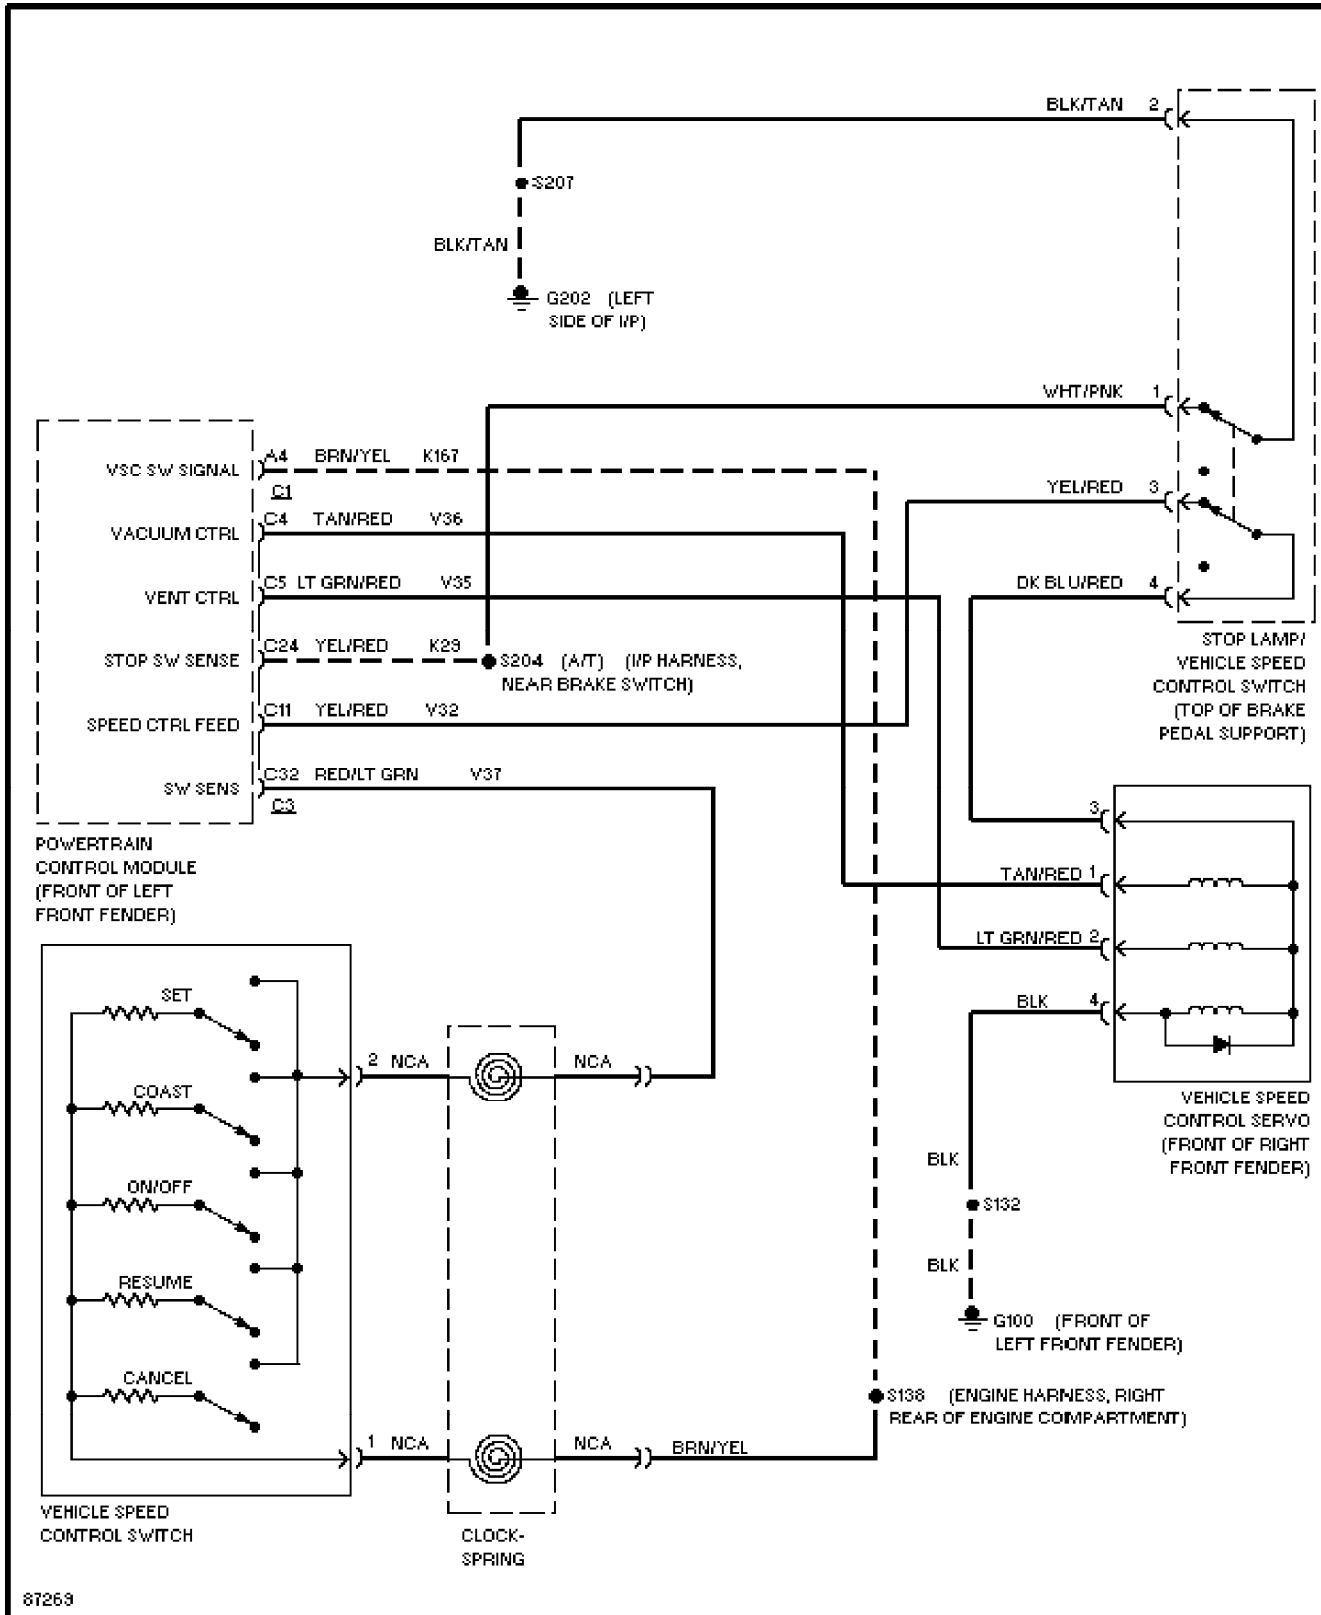

Anti-theft Circuit (p. 3)

1997 Jeep Cherokee

SYSTEM WIRING DIAGRAMS

Computer Data Lines (p. 4)

1997 Jeep Cherokee

SYSTEM WIRING DIAGRAMS

Cooling Fan Circuit (p. 5)

1997 Jeep Cherokee

SYSTEM WIRING DIAGRAMS

Cruise Control Circuit (p. 6)

1997 Jeep Cherokee

SYSTEM WIRING DIAGRAMS

Defogger Circuit (p. 7)

1997 Jeep Cherokee

SYSTEM WIRING DIAGRAMS

2.5L, Engine Performance Circuits (1 of 3) (p. 8)