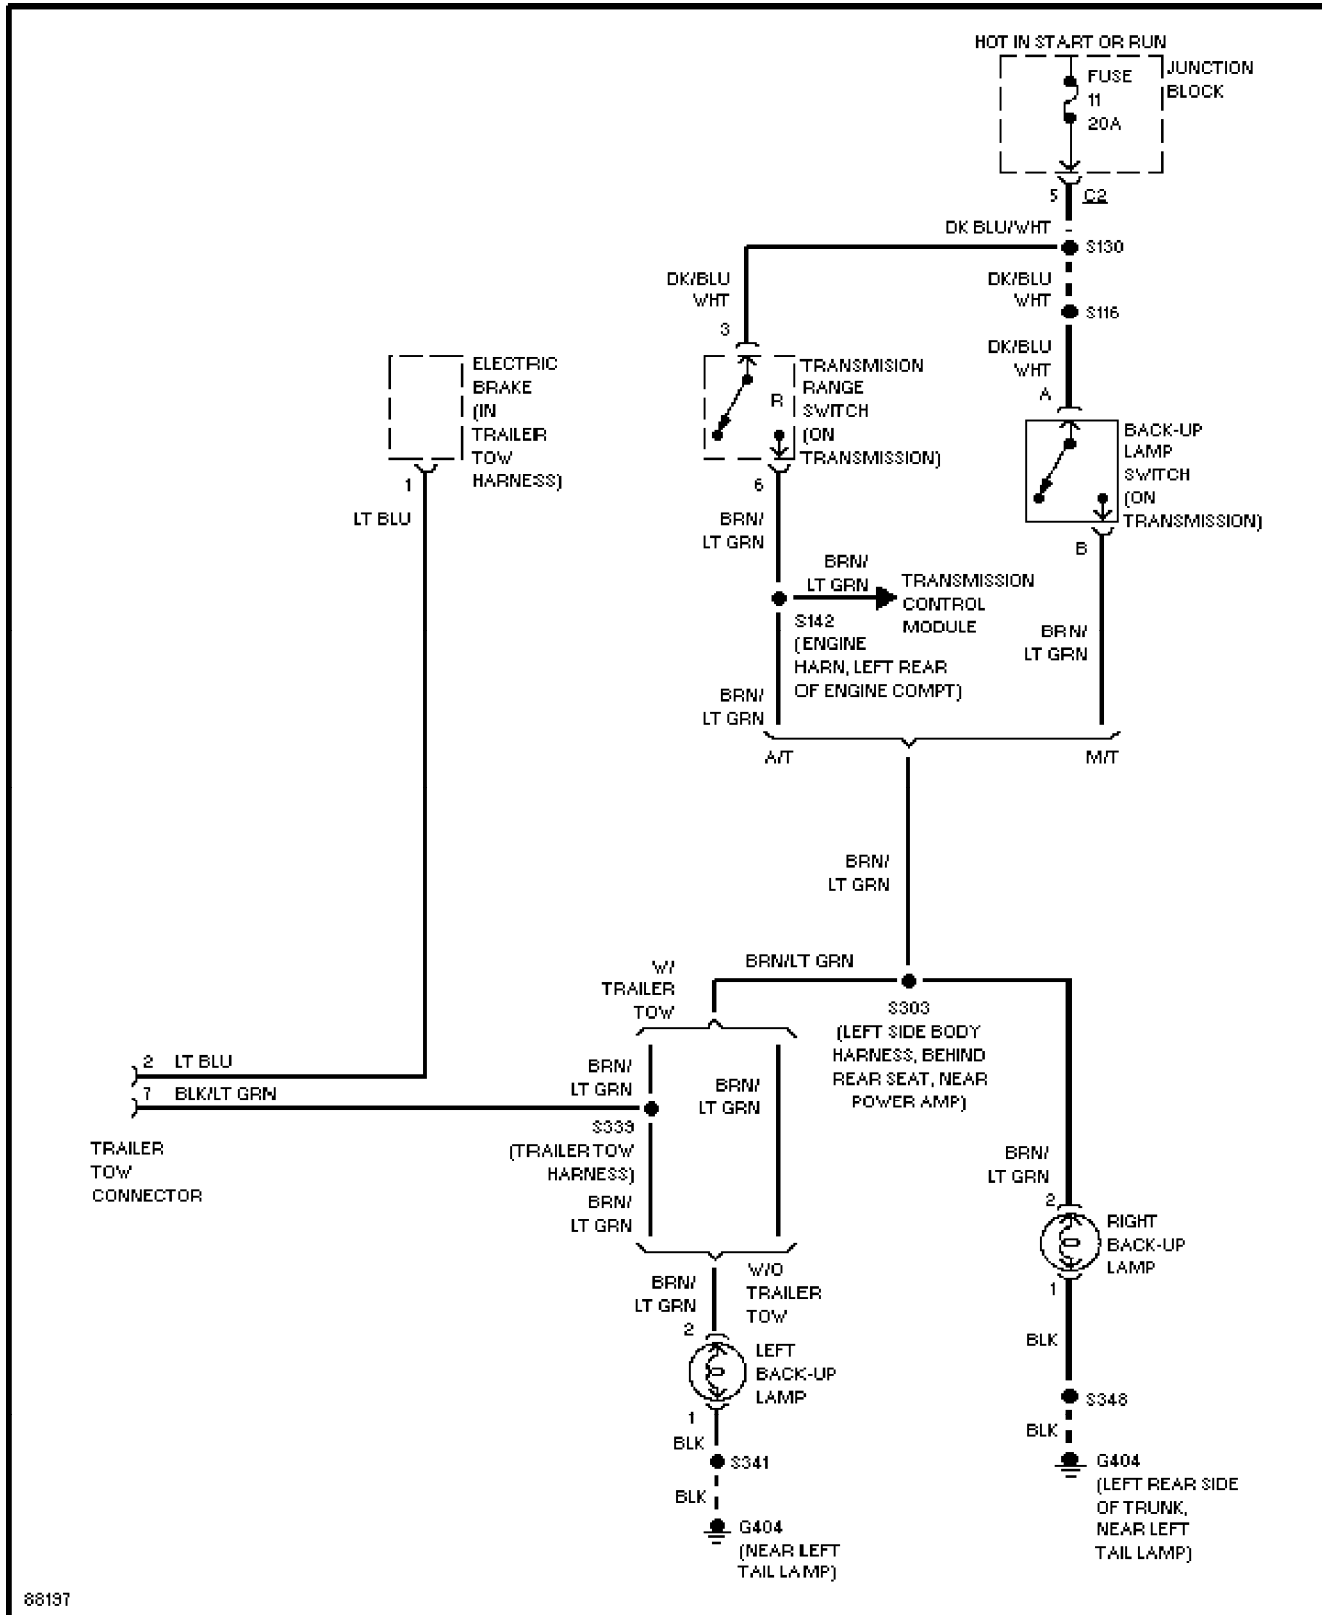

4.0L, Engine Performance Circuits (1 of 3) (p. 11)

1997 Jeep Cherokee

SYSTEM WIRING DIAGRAMS

4.0L, Engine Performance Circuits (2 of 3) (p. 12)

1997 Jeep Cherokee

SYSTEM WIRING DIAGRAMS

4.0L, Engine Performance Circuits (3 of 3) (p. 13)

1997 Jeep Cherokee

SYSTEM WIRING DIAGRAMS

Back-up Lamps Circuit (p. 14)

1997 Jeep Cherokee

SYSTEM WIRING DIAGRAMS

Exterior Lamps Circuit, W/ Trailer Tow (p. 15)

1997 Jeep Cherokee

SYSTEM WIRING DIAGRAMS