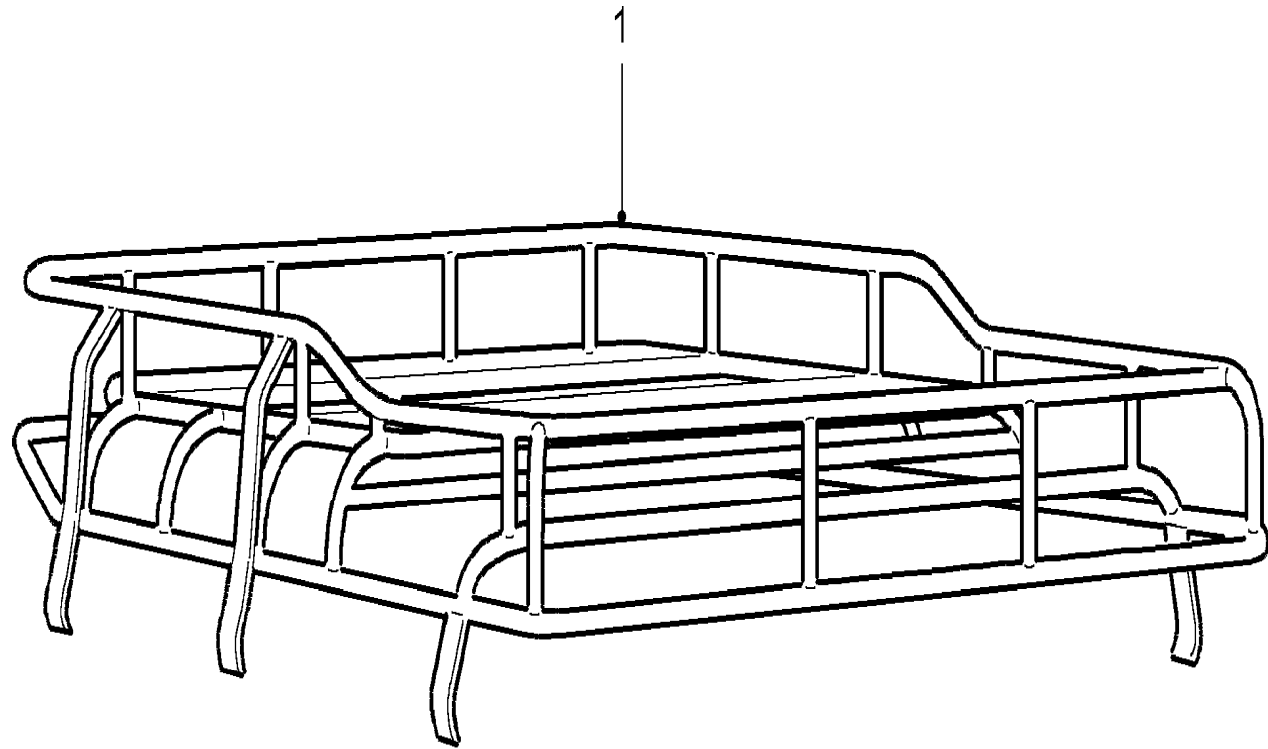

Discovery (FA393361-WA799999)  
(CAVXA1A)

1249

SEP 04

Discovery (FA393361-WA799999)

Special Vehicle Options  
SVO Options  
Roof Rack-Camel LE

With Roof Rack

Callout	Name	Application	Remarks & Restrictions	Service No.	Qty
1	Rack assembly-roof		Camel L.E. only	STC7525	1