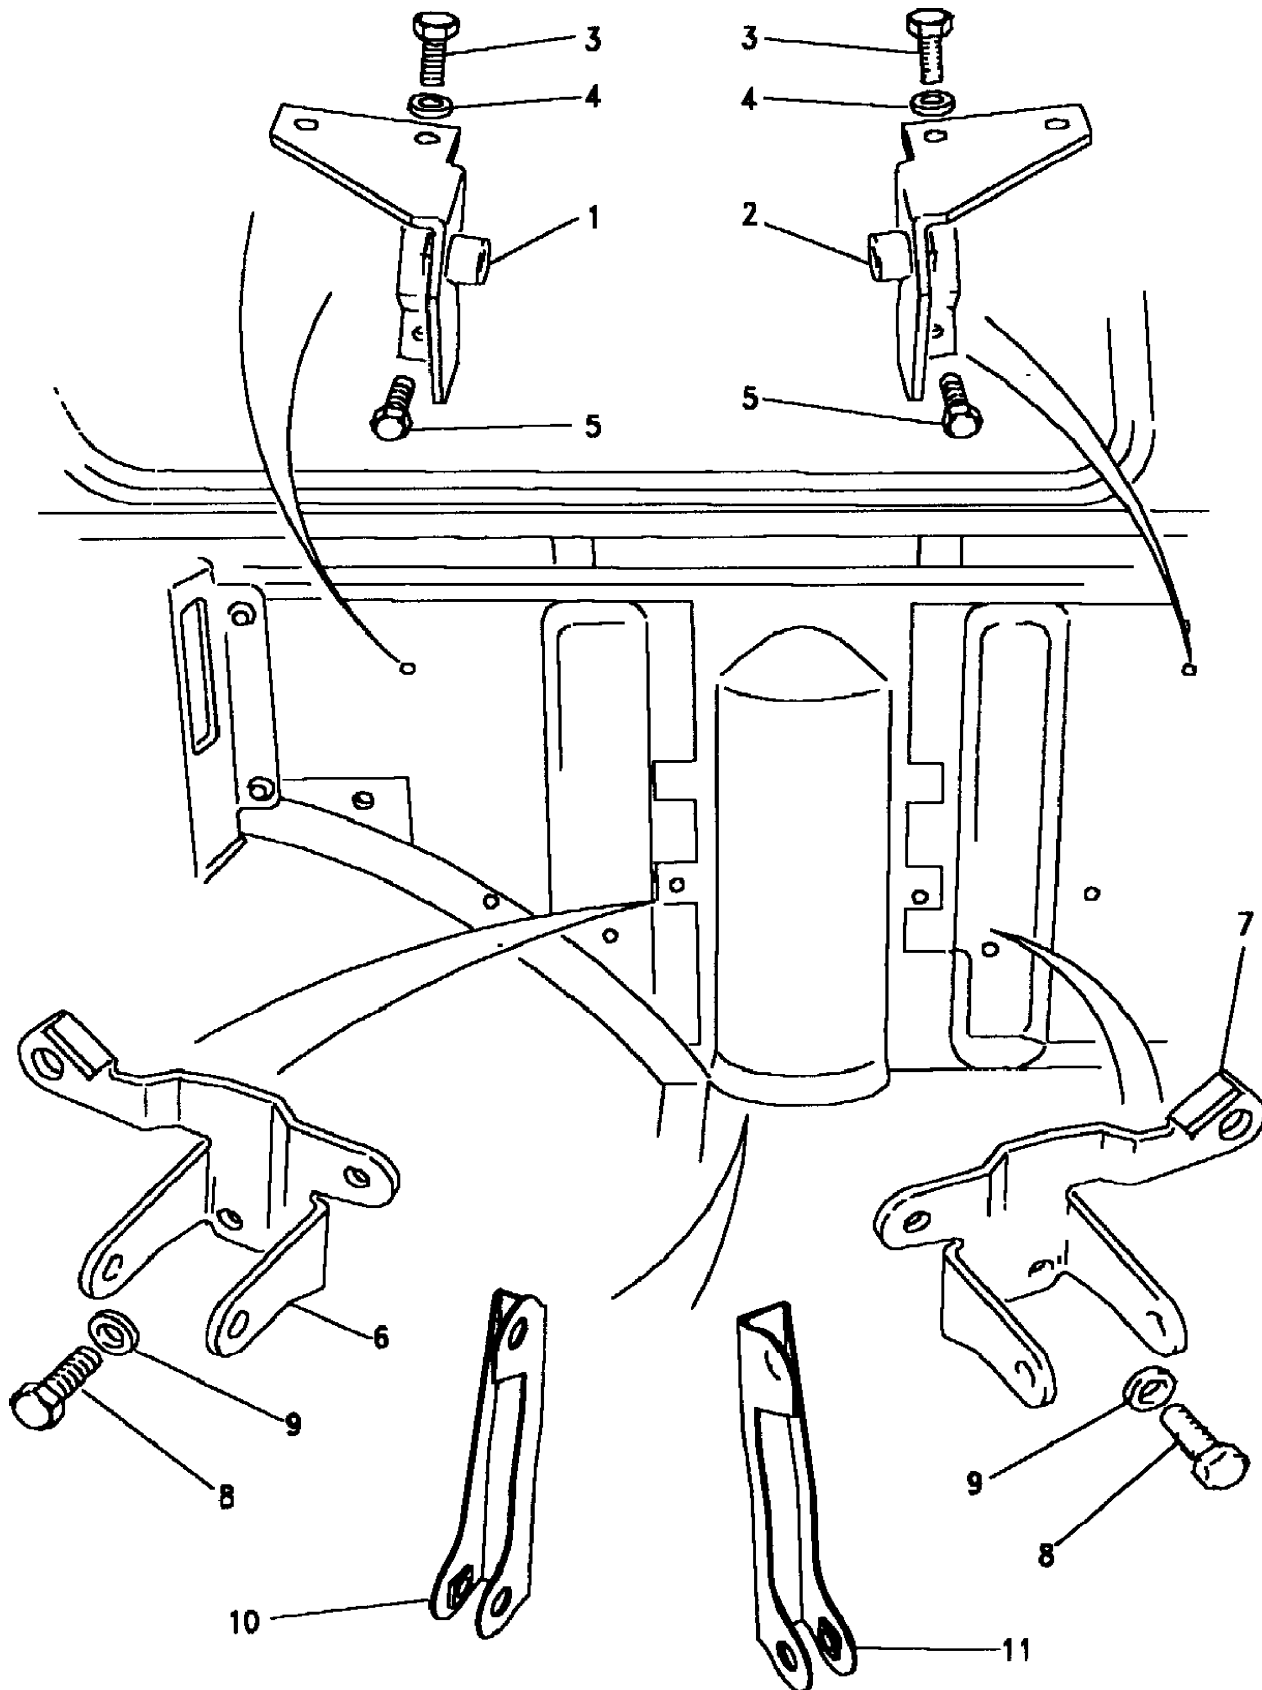

Seats
Seating
Rear Inward Facing-Fixings 1/1

Discovery (FA393361-WA799999)

(CARXKA2A)

Discovery (FA393361-WA799999)

Seats
Seating
Rear Inward Facing-Fixings

Callout	Name	Application	Remarks & Restrictions	Service No.	Qty
1	Bracket assembly-rear seat mounting	Change point - VIN end JA034313	Ash Grey, RH, Upper	MXC6432LUN	1
		Change point - VIN begin KA034314, Change point - VIN end MA104715	Grey, RH, Upper	MXC6432LNF	1
		Change point - VIN begin MA104716	Black, RH, Upper	BTR9852PMA	1
2	Bracket assembly-rear seat mounting	Change point - VIN end JA034313	Ash Grey, Upper, LH	MXC6433LUN	1
		Change point - VIN begin KA034314, Change point - VIN end MA104715	Grey, Upper, LH	MXC6433LNF	1
		Change point - VIN begin MA104716	Black, Upper, LH	BTR9853PMA	1
3	Screw		BRACKET TO BODY, M6 X 20, Flanged Head	FS106207L	8
4	Washer		6MM	WA106041L	8
5	Screw		BRACKET TO BODY, hexagonal head, M5 x 16	SH105161L	4
6	Bracket assembly-rear seat mounting	Change point - VIN end JA034313	Ash Grey, RH, Lower	MXC6434LUN	1
		Change point - VIN begin KA034314, Change point - VIN end MA104715	Grey, RH, Lower	MXC6434LNF	1
		Change point - VIN begin MA104716	Black, RH, Lower	BTR9854PMA	1
7	Bracket assembly-rear seat mounting	Change point - VIN end JA034313	Ash Grey, Lower, LH	MXC6435LUN	1
		Change point - VIN begin KA034314, Change point - VIN end MA104715	Grey, Lower, LH	MXC6435LNF	1
		Change point - VIN begin MA104716	Black, Lower, LH	BTR9855PMA	1
8	Screw		BRACKET TO BODY, Flanged Head, M8 x 20	FS108201L	8
9	Washer		M8	WC108051L	8
10	Bracket		RH	STC1691	1
11	Bracket		LH	STC1692	1