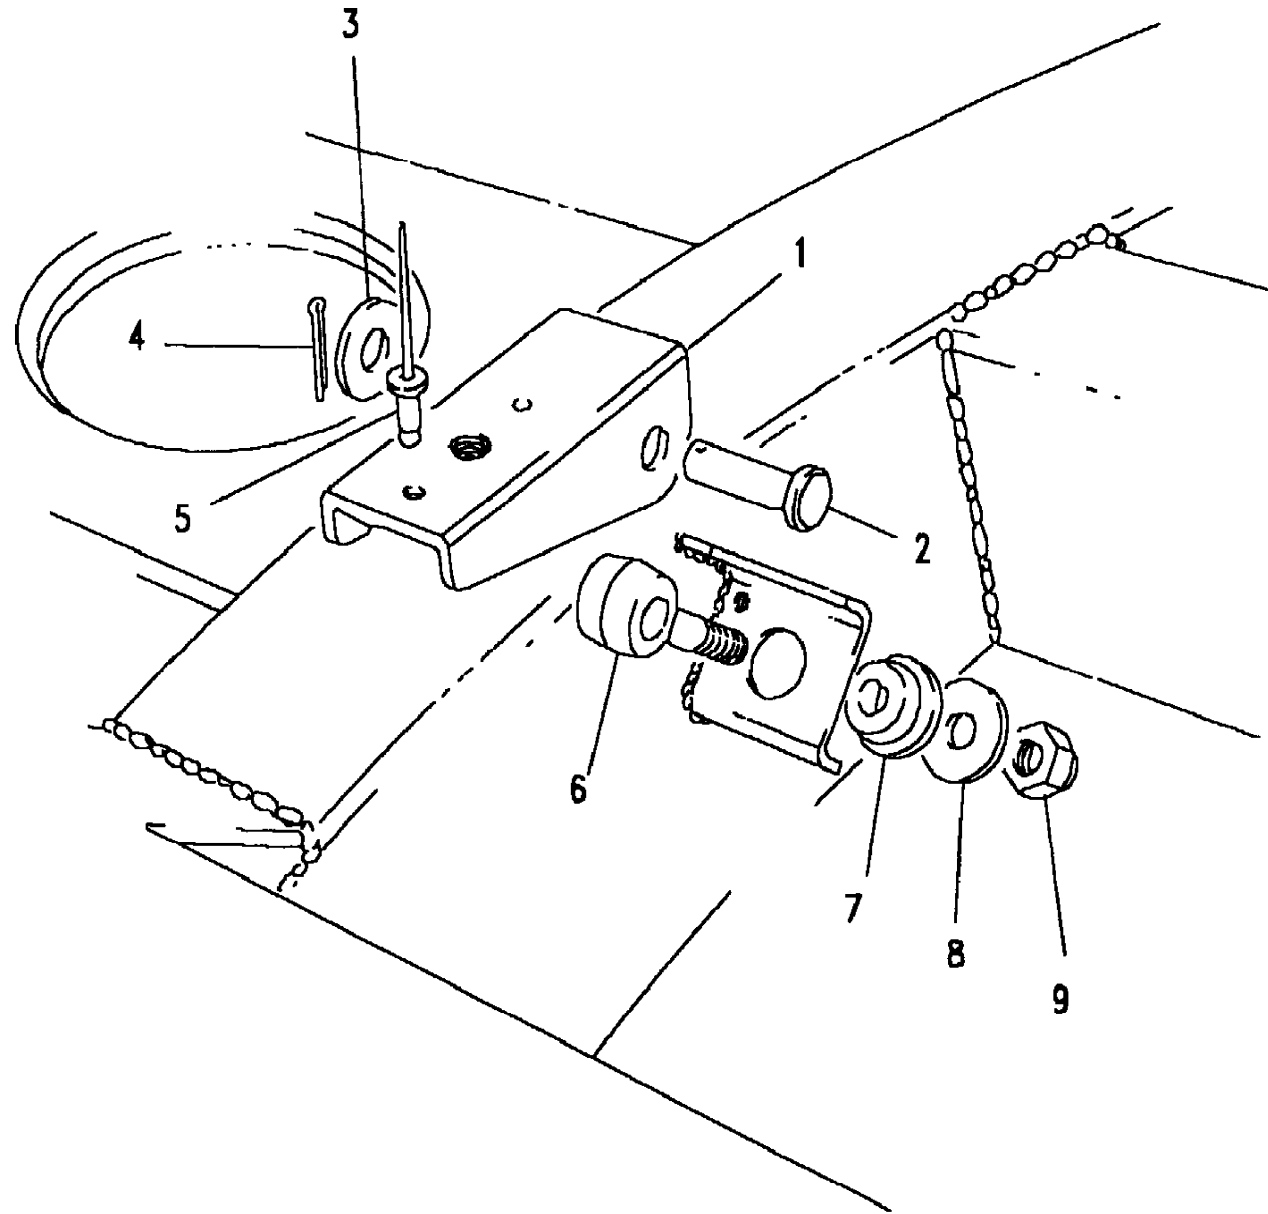

Seats
 Seat Belts
 Safety Harness-Rear Anchorage 1/1

Discovery (FA393361-WA799999)
 (CARXRC2A)

Discovery (FA393361-WA799999)

Seats
 Seat Belts
 Safety Harness-Rear Anchorage

Callout	Name	Application	Remarks & Restrictions	Service No.	Qty
1	Bracket-rear seat belt lower anchorage			390774	2
2	Pin-clevis			577259	2
3	Washer-Plain			RTC611	2
4	Pin-split			RTC601	2
5	Rivet		3/16" x 0.575"Ing	RU612373L	4
6	Tie rod			595099	2
7	Grommet			577255	2
8	Washer			577254	2
9	Nut - Hex.		nyloc, 7/16UNF	NY607041L	2
10	Kit-eye bolts & bushes	Change point - VIN begin LA064755, Change point - VIN end MA148157		STC1393	2
11	Rod-rear seat belt tie	Change point - VIN begin LA064755, Change point - VIN end MA148157 Change point - VIN begin MA148158		BTR8341 AWR2977	2 2