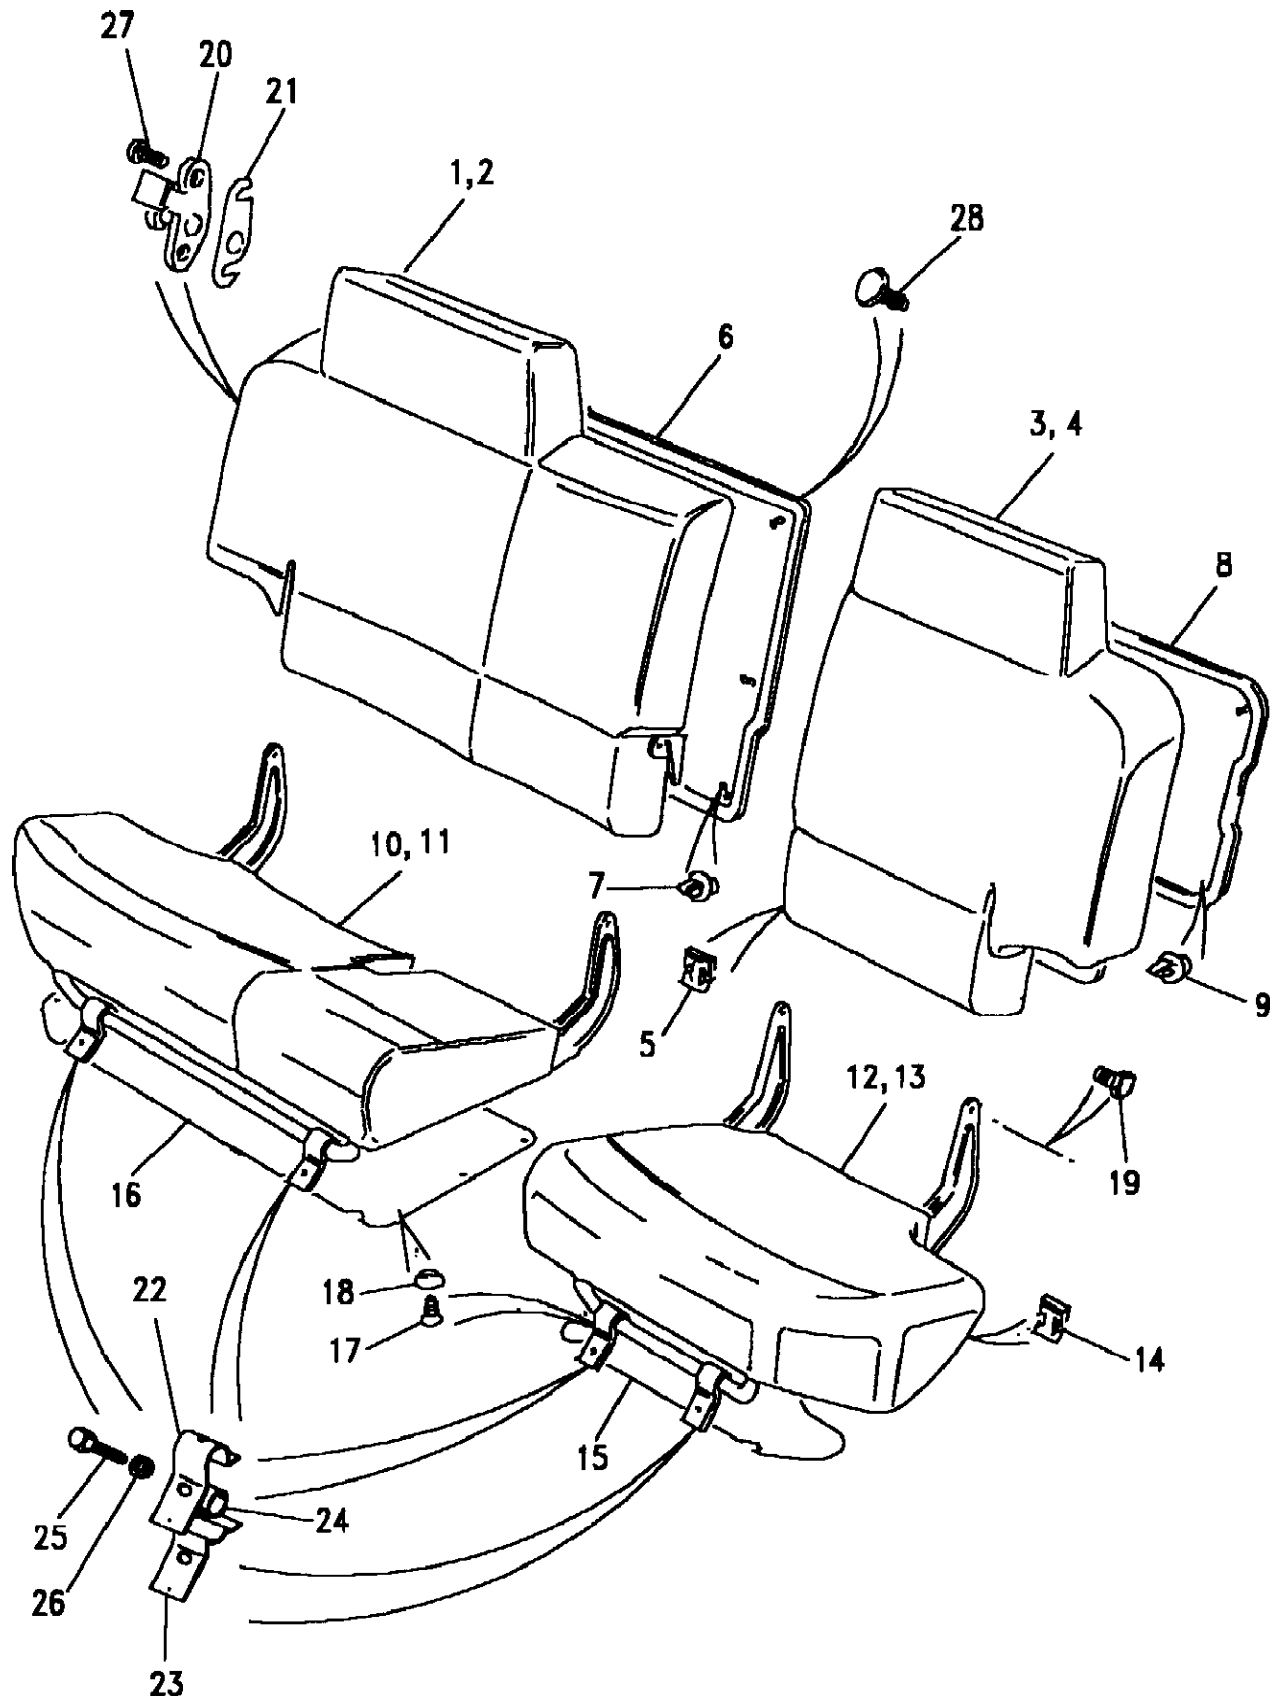

Callout	Name	Application	Remarks & Restrictions	Service No.	Qty		
2	Cover assembly-rear seat large split squab	Change point - VIN begin MA081992, Change point - VIN end MA501919	Bahama Beige, Leather	BTR7082SUC	1		
		Change point - VIN begin MA081992, Change point - VIN end MA163103	Dark Granite, Leather	BTR7082LOY	1		
		Change point - VIN begin MA081992, Change point - VIN end MA501919	Dark Granite, Leather	BTR7082LOY	1		
		Change point - VIN end TA700125	Dark Granite, Leather	AWR3242LOY	1		
		Change point - VIN end TA530158	Dark Granite, Leather	AWR3242LOY	1		
		Change point - VIN begin TA530159	Dark Granite, Leather	AWR6091LOY	1		
		Change point - VIN begin TA700126	Dark Granite, Leather	AWR6091LOY	1		
		Change point - VIN begin VA547237	Dark Granite, Leather	HMA110220LOY	1		
		Change point - VIN begin VA715218	Dark Granite, Leather	HMA110220LOY	1		
		Change point - VIN end TA534103	Bahama Beige, Leather	AWR3242SUC	1		
		Change point - VIN end TA703236	Bahama Beige, Leather	AWR3242SUC	1		
		Change point - VIN begin VA534104, Change point - VIN end VA547236	Bahama Beige, Leather	AWR6091SUC	1		
		Change point - VIN begin VA703237, Change point - VIN end VA715217	Bahama Beige, Leather	AWR6091SUC	1		
		Change point - VIN begin VA547237	Bahama Beige, Leather	HMA110220SUC	1		
		Change point - VIN begin VA715218	Bahama Beige, Leather	HMA110220SUC	1		
		3	Squab-small split rear seat	Change point - VIN begin WA746542	Also serviced as part of a kit, Cloth, Dark Granite, Kestral	HLE109020LOY	1
				Change point - VIN begin WA746542	Also serviced as part of a kit, Cloth, Bahama Beige, Kestral	HLE109020SUC	1
				Change point - VIN end JA018098	Cloth, Sonar Blue	MWC6847JUL	1
				Change point - VIN end JA018098	Cloth, Bahama Beige	MWC6847SUC	1
				Change point - VIN begin JA018099, Change point - VIN end KA053215	Cloth, Sonar Blue	BTR2709JUL	1
Change point - VIN begin JA018099, Change point - VIN end KA053215	Cloth, Bahama Beige			BTR2709SUC	1		
Change point - VIN begin KA053216, Change point - VIN end LA081991	Cloth, Sonar Blue			BTR9765JUL	1		
Change point - VIN begin KA053216, Change point - VIN end LA081991	Cloth, Bahama Beige			BTR9765SUC	1		
Change point - VIN begin MA081992, Change point - VIN end MA104715	Cloth, Dark Granite			BTR7147LOY	1