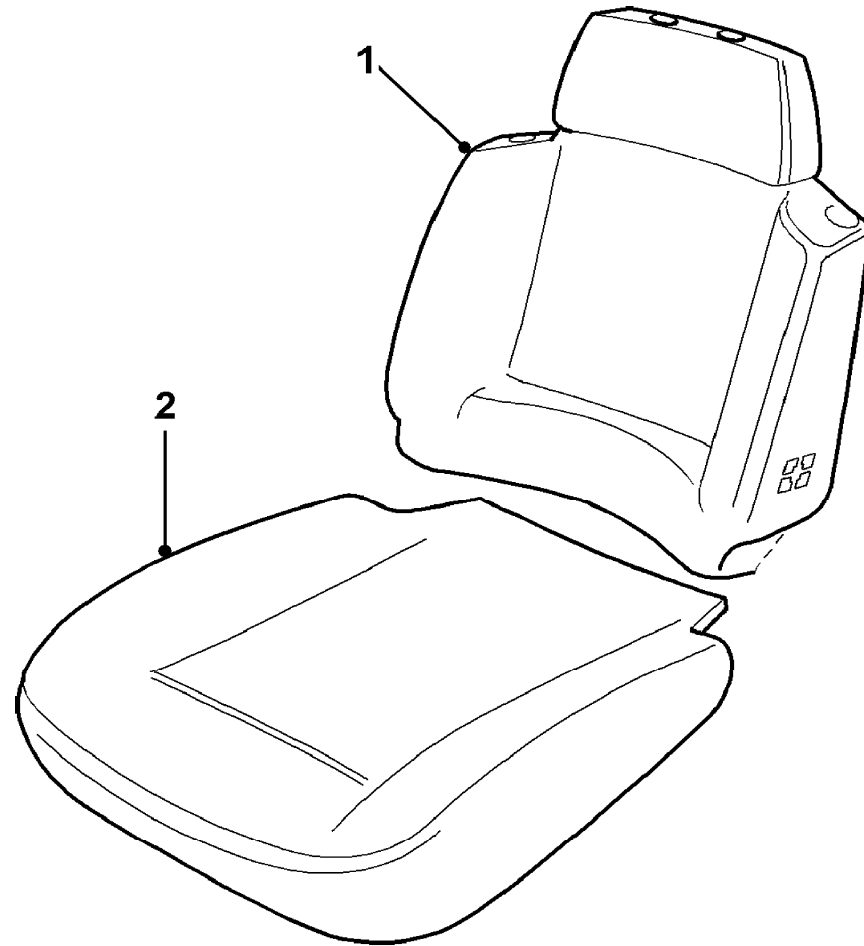

Seats
Seating
Covers-50LE 1/1

Discovery (FA393361-WA799999)
(LR0059)

Discovery (FA393361-WA799999)

Seats
Seating
Covers-50LE

Callout	Name	Application	Remarks & Restrictions	Service No.	Qty
1	Cover assembly-front seat squab		Light Smokestone	HBA105380SMK	1
			Light Smokestone, Large	HMA110560SMK	1
			Light Smokestone, Small	HMA110230SMK	1
2	Cover assembly-front seat cushion		Light Smokestone	HCA105340SMK	1
			Light Smokestone, Large	HPA106060SMK	
			Light Smokestone, Small	HPA106070SMK	

L02.005
12-2002
L4
LR0059