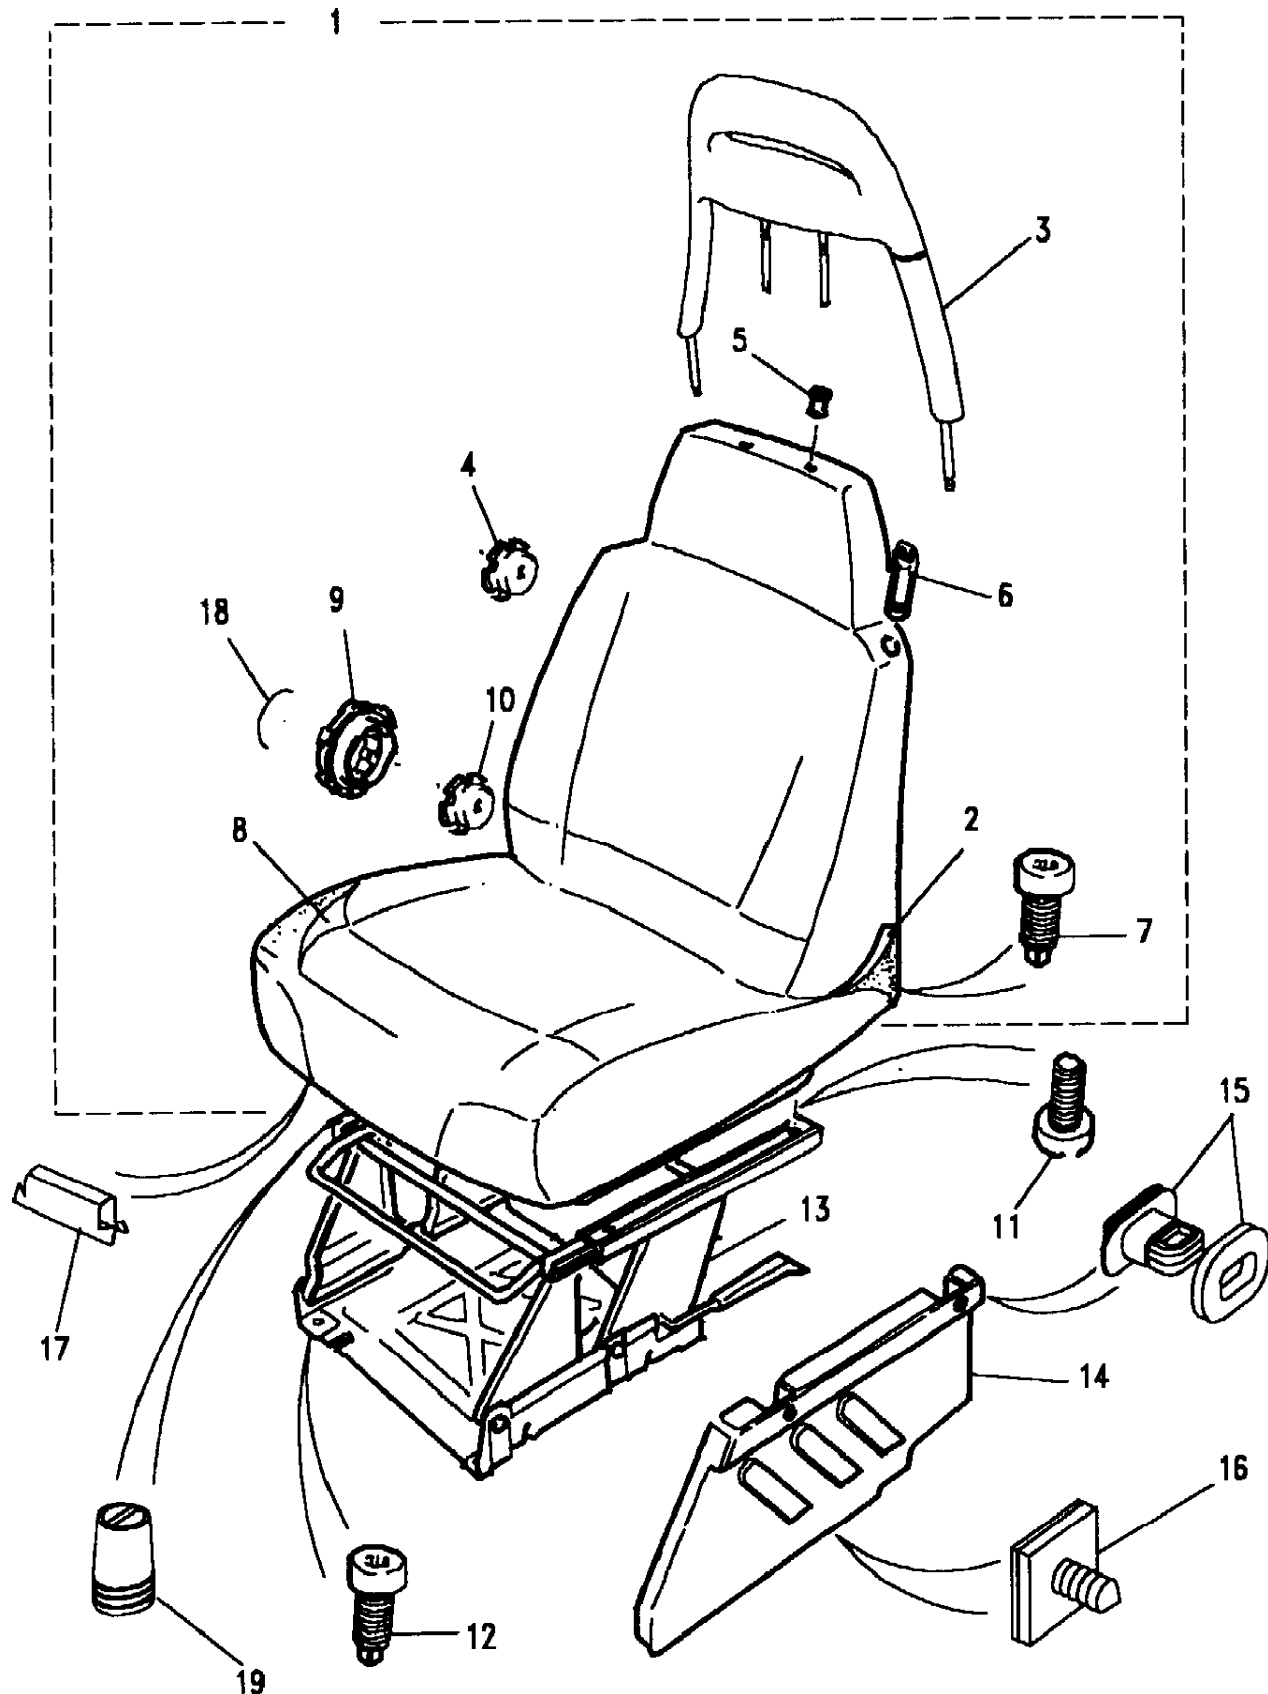

Seats
Seating
Front Seat Assembly 12/12

Discovery (FA393361-WA799999)
(CARXEA3A)

Discovery (FA393361-WA799999)

Seats
Seating
Front Seat Assembly

Callout	Name	Application	Remarks & Restrictions	Service No.	Qty
[902]	Fastener-fir tree	Change point - VIN begin TA501920, 3 Door Station Wagon, Less Electric Driver Seat Adjuster, Less Electric Pass.Seat Adjuster	Ash Grey	MXC3130LNF	4