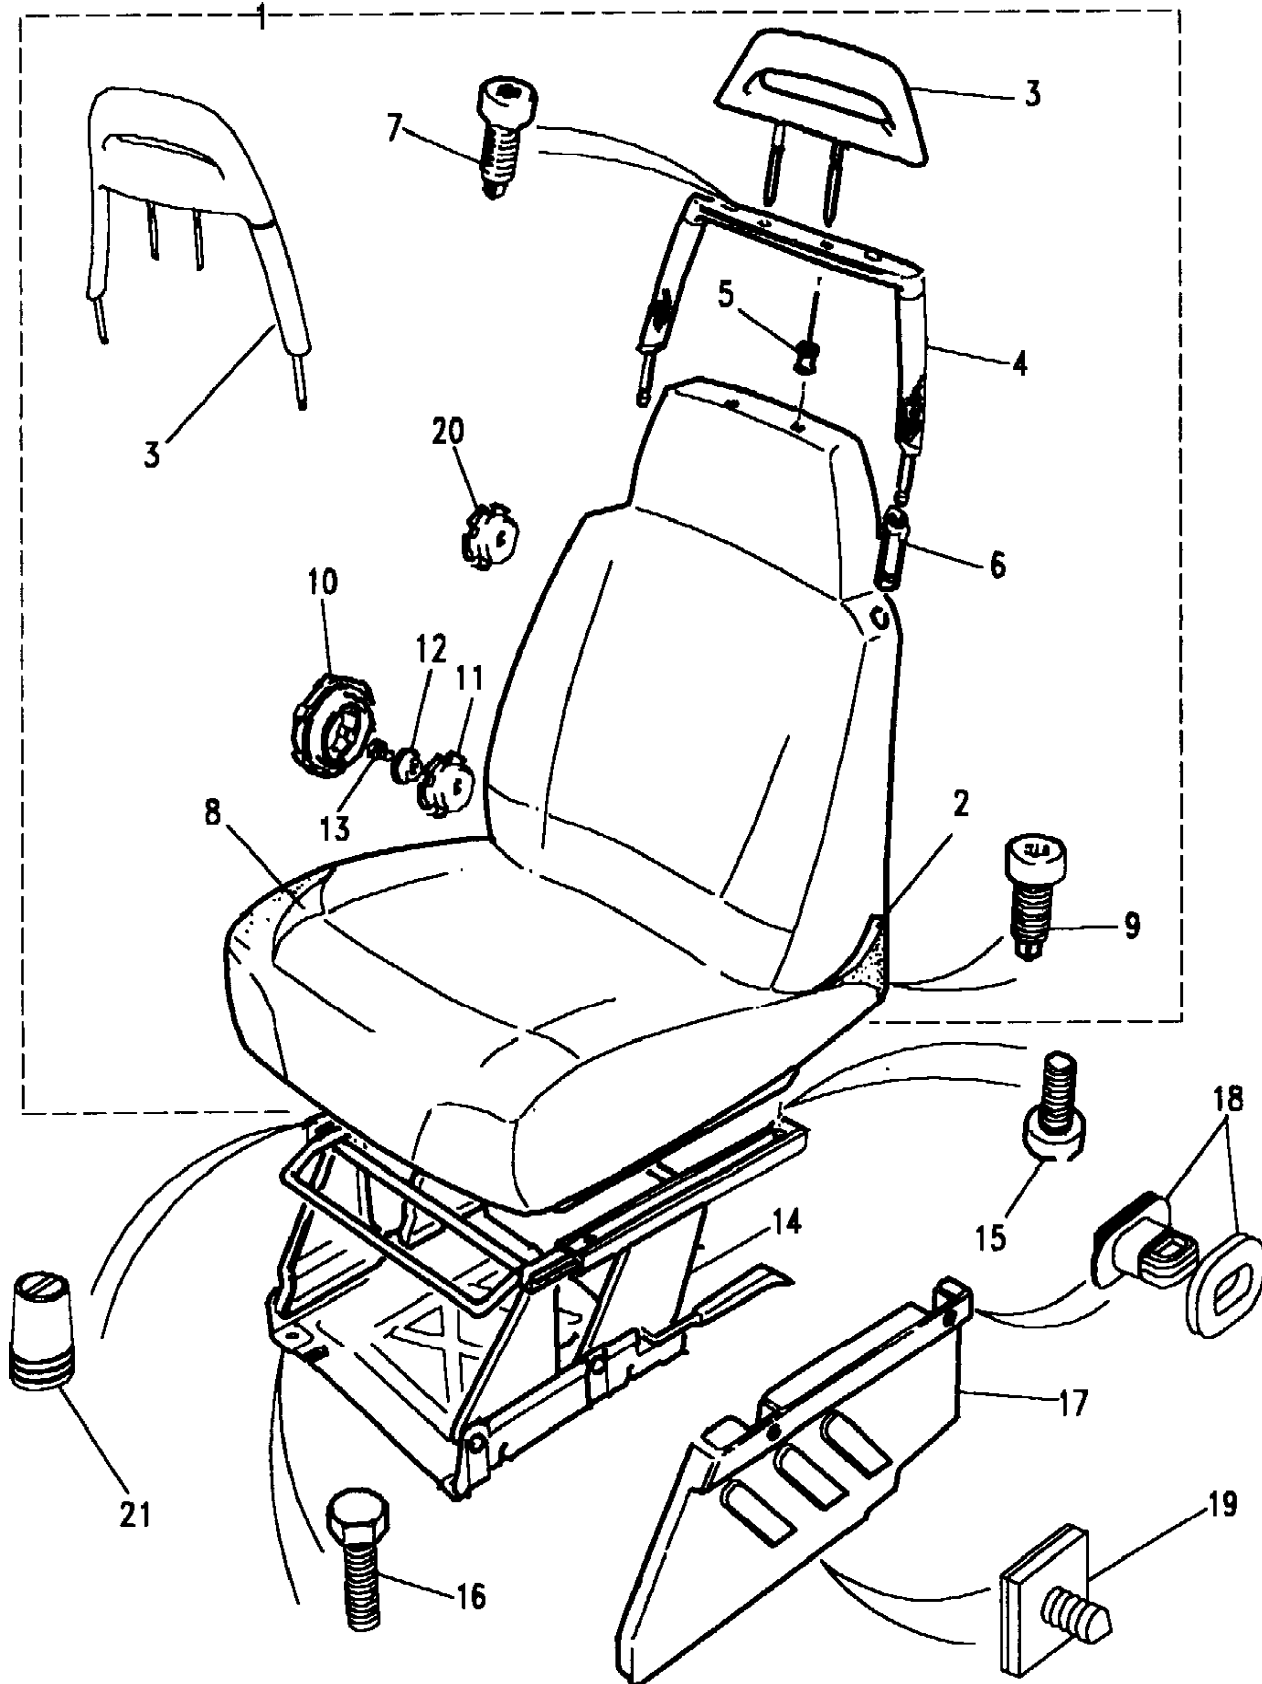

Callout	Name	Application	Remarks & Restrictions	Service No.	Qty		
2	Cover assembly-front seat squab	Change point - VIN end HA460744, Less Electric Driver Seat Adjuster, Less Electric Pass.Seat Adjuster	Sonar Blue	MXC7873JUL	2		
		Change point - VIN begin HA460745, Change point - VIN end KA053215, Less Electric Driver Seat Adjuster, Less Electric Pass.Seat Adjuster	Sonar Blue	BTR1015JUL	2		
		Change point - VIN begin HA460745, Change point - VIN end KA053215, Less Electric Driver Seat Adjuster, Less Electric Pass.Seat Adjuster	Bahama Beige	BTR1015SUC	2		
		Change point - VIN begin KA053216, Change point - VIN end LA081991, Less Electric Driver Seat Adjuster, Less Electric Pass.Seat Adjuster	Cloth, Sonar Blue	BTR9761JUL	2		
		Change point - VIN begin KA053216, Change point - VIN end LA081991, Less Electric Driver Seat Adjuster, Less Electric Pass.Seat Adjuster	Cloth, Bahama Beige	BTR9761SUC	2		
		Change point - VIN begin MA081992, Less Electric Driver Seat Adjuster, Less Electric Pass.Seat Adjuster	Cloth, Dark Granite	BTR7188LOY	2		
		Change point - VIN begin MA081992, Less Electric Driver Seat Adjuster, Less Electric Pass.Seat Adjuster	Cloth, Beige	BTR7188SUD	2		
		Change point - VIN begin MA081992, Less Electric Driver Seat Adjuster, Less Electric Pass.Seat Adjuster	Dark Granite, Leather	BTR7183LOY	2		
		Change point - VIN begin MA081992, Less Electric Driver Seat Adjuster, Less Electric Pass.Seat Adjuster	Bahama Beige, Leather	BTR7183SUC	2		
		3	Headrest assembly	Change point - VIN end HA460744, Less Electric Driver Seat Adjuster, Less Electric Pass.Seat Adjuster	Sonar Blue	MWC8831JUN	2
				Change point - VIN begin HA460745, Change point - VIN end LA081991, Less Electric Driver Seat Adjuster, Less Electric Pass.Seat Adjuster	Sonar Blue	BTR437JUN	2