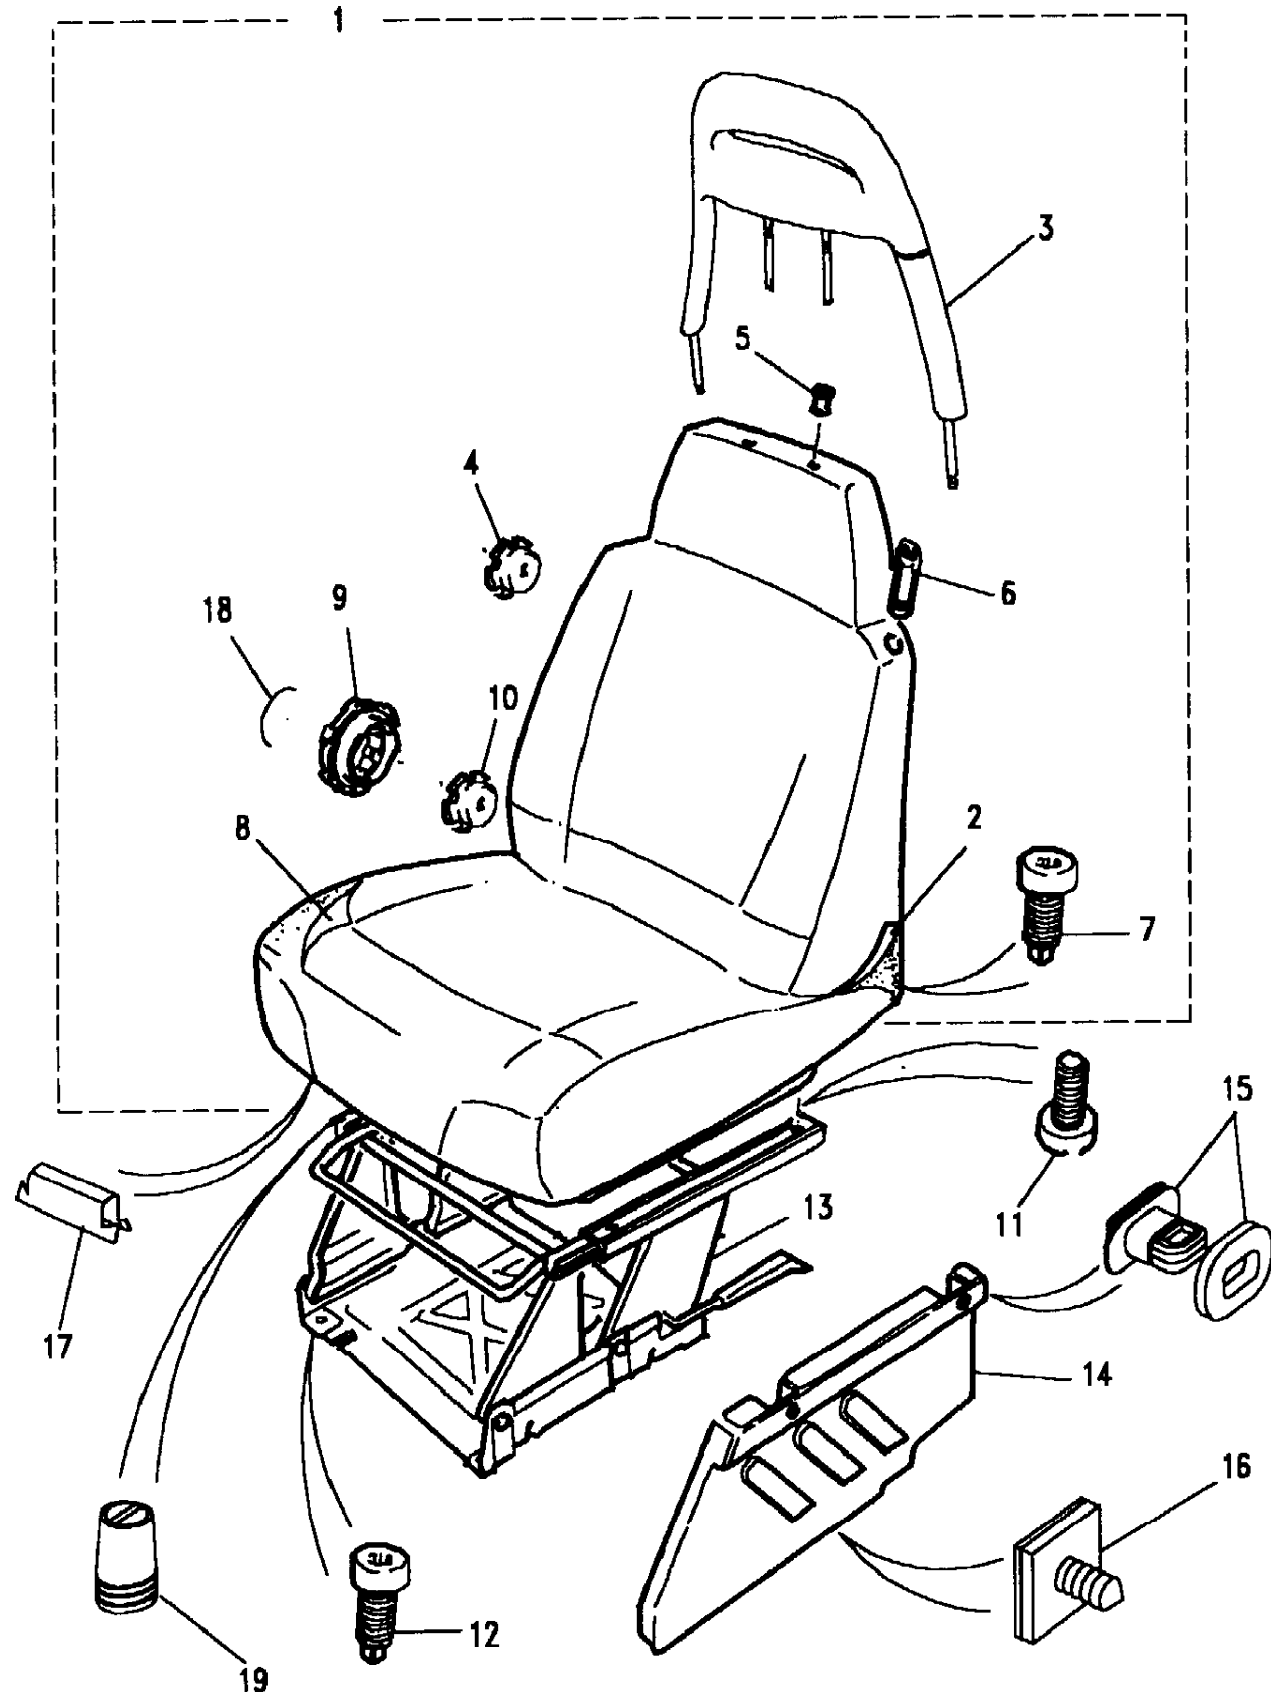

Seats
Seating
Front Seat Assembly 3/12

Discovery (FA393361-WA799999)

(CARXEA3A)

Discovery (FA393361-WA799999)

Seats
Seating
Front Seat Assembly

Callout	Name	Application	Remarks & Restrictions	Service No.	Qty
1	Seat-manual front	Change point - VIN begin TA530159, 5 Door Station Wagon, Less Electric Driver Seat Adjuster, Less Electric Pass.Seat Adjuster	RH, Dark Granite, Leather	AWR6096LOY	1
		Change point - VIN begin TA700126, 5 Door Station Wagon, Less Electric Driver Seat Adjuster, Less Electric Pass.Seat Adjuster	RH, Dark Granite, Leather	AWR6096LOY	1
		Change point - VIN end TA534104, 5 Door Station Wagon, Less Electric Driver Seat Adjuster, Less Electric Pass.Seat Adjuster	RH, Bahama Beige, Leather	AWR2646SUC	1
		Change point - VIN end TA703236, 5 Door Station Wagon, Less Electric Driver Seat Adjuster, Less Electric Pass.Seat Adjuster	RH, Bahama Beige, Leather	AWR2646SUC	1
		Change point - VIN begin VA534104, Change point - VIN end WA746541, 5 Door Station Wagon, Less Electric Driver Seat Adjuster, Less Electric Pass.Seat Adjuster	RH, Bahama Beige, Leather	AWR6096SUC	1
		Change point - VIN begin VA703237, Change point - VIN end WA746541, 5 Door Station Wagon, Less Electric Driver Seat Adjuster, Less Electric Pass.Seat Adjuster	RH, Bahama Beige, Leather	AWR6096SUC	1
		Change point - VIN end TA700125, 5 Door Station Wagon, Less Electric Driver Seat Adjuster, Less Electric Pass.Seat Adjuster	Dark Granite, LH, Leather	AWR2647LOY	1
		Change point - VIN end TA530158, 5 Door Station Wagon, Less Electric Driver Seat Adjuster, Less Electric Pass.Seat Adjuster	Dark Granite, LH, Leather	AWR2647LOY	1
		Change point - VIN begin TA530159, Change point - VIN end WA746541, 5 Door Station Wagon, Less Electric Driver Seat Adjuster, Less Electric Pass.Seat Adjuster	Dark Granite, LH, Leather	AWR6095LOY	1
		Change point - VIN begin TA700126, Change point - VIN end WA746541, 5 Door Station Wagon, Less Electric Driver Seat Adjuster, Less Electric Pass.Seat Adjuster	Dark Granite, LH, Leather	AWR6095LOY	1