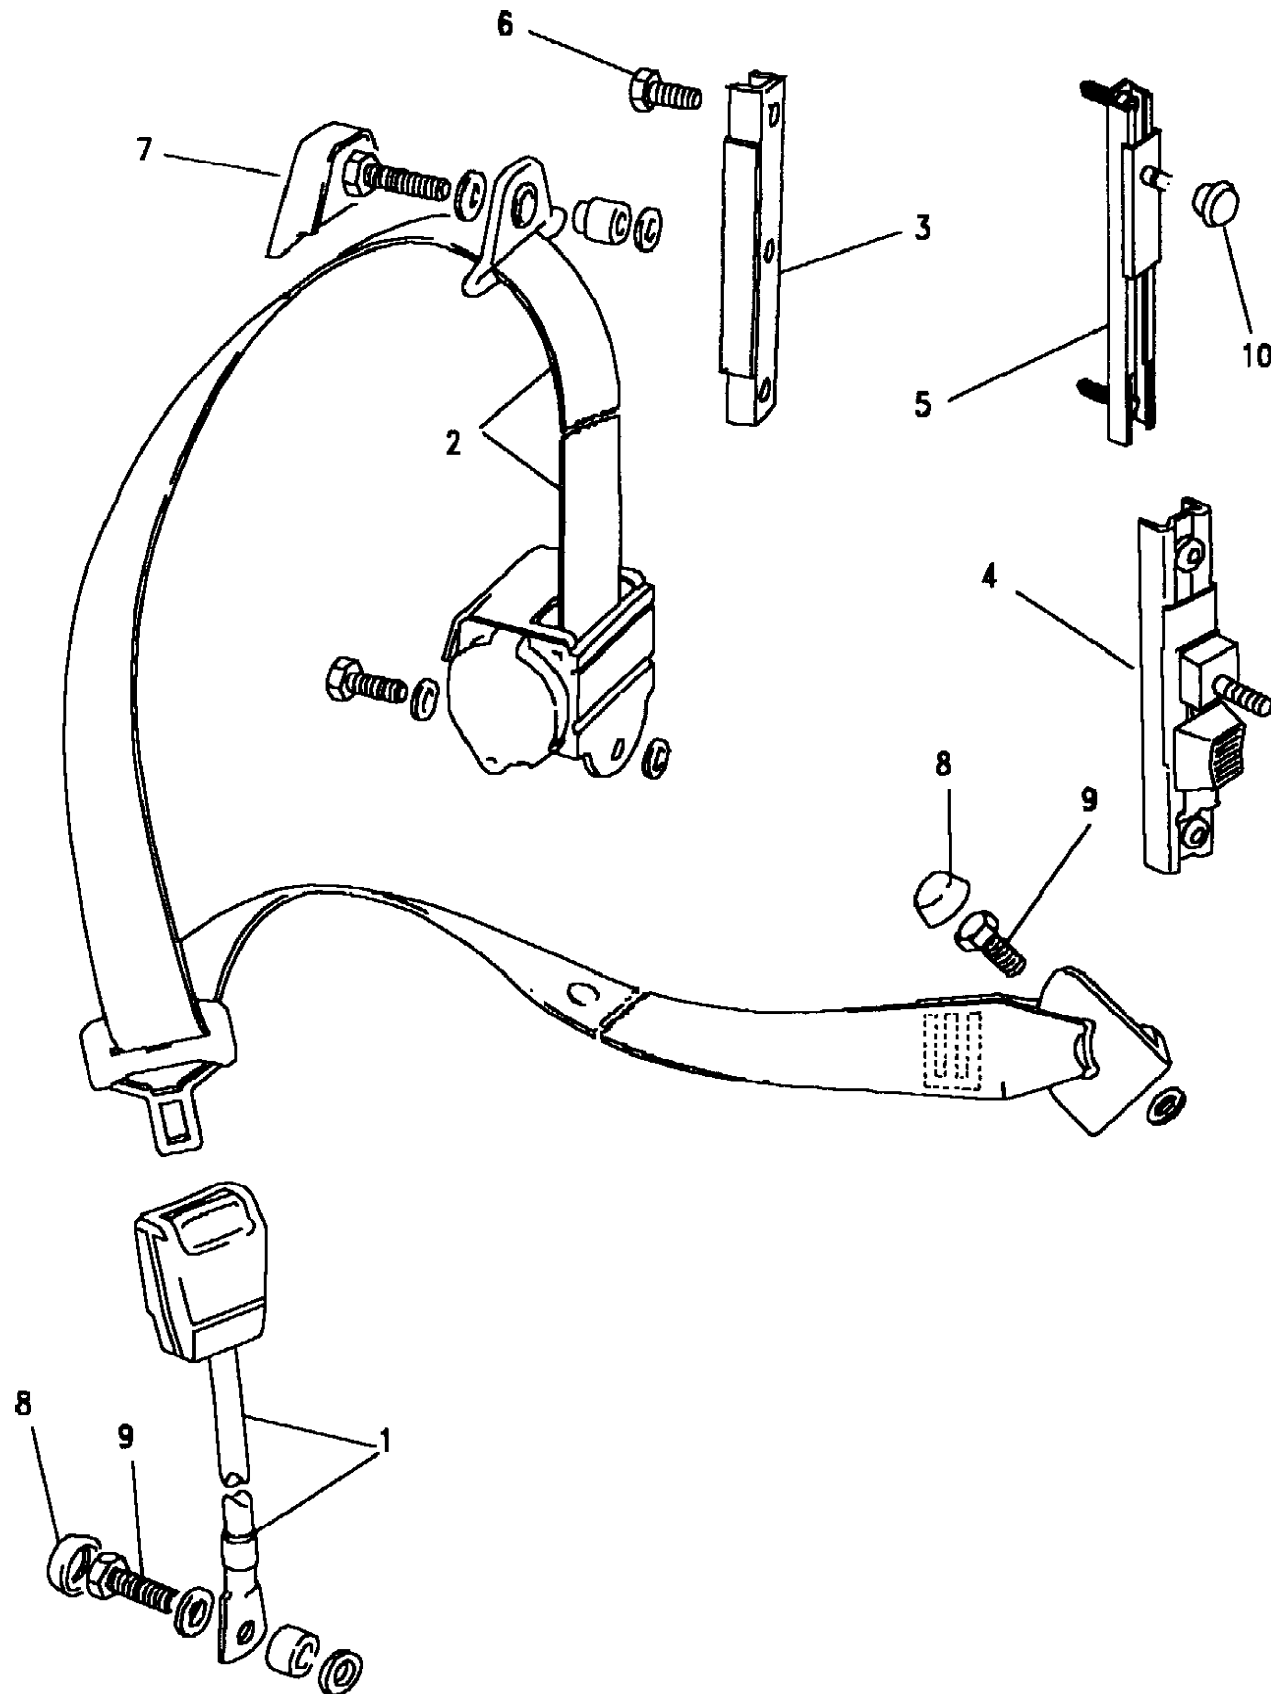

Seats
Seat Belts
Seat Belt Assembly-Front 2/2

Discovery (FA393361-WA799999)
(CARXPA2A)

Discovery (FA393361-WA799999)

Seats
Seat Belts
Seat Belt Assembly-Front

Callout	Name	Application	Remarks & Restrictions	Service No.	Qty
2	Seat Belt	Change point - VIN end JA034313	RH	STC1743	1
		Change point - VIN end JA034313	LH	STC1744	1
		(+)"CDN/MEX/USA"	Passenger	EVB110490	1
		(+)"CDN/MEX/USA"	Driver	EVB110500	1
		Change point - VIN begin KA034314	Ash Grey, RH	STC870LNF	1
3	Seatbelt-anchor	3 Door Station Wagon		MXC2707	2
4	Adjuster seatbelt height	Change point - VIN end KA034313, 5 Door Station Wagon		MUC2564	2
5	Adjuster seatbelt height	Change point - VIN begin KA034314, 5 Door Station Wagon		BTR2125	2
6	Screw		anchor to body, M8 x 25, hexagonal socket, high tensile	SX108251	4
7	Cover-front seat belt upper anchorage		Ash	BTR717LUN	2
8	Cap-seat belt bolt head	Change point - VIN end HA009343	Ash	STC13LUN	4
		Change point - VIN begin HA009344, Change point - VIN end KA034313	Ash	BTR1884LUN	4
		Change point - VIN begin KA034314, Change point - VIN end LA073074	Black	BTR1884PMA	4
			Ash Grey	BTR1884LNF	4
		Change point - VIN begin LA073075	Ash Grey	BTR8356LNF	4
9	Bolt	3 Door Station Wagon	sear belt lower anchorage	BTR2188	2
10	Knob-front seat belt adjuster mechanism		Bahama Beige	BTR5811SUC	2
			Sonar Blue	BTR5811JUL	2
		Change point - VIN begin LA081473	Dark Granite	BTR5811LOY	1
[900]	Kit-seat belt fixing			STC1180	1