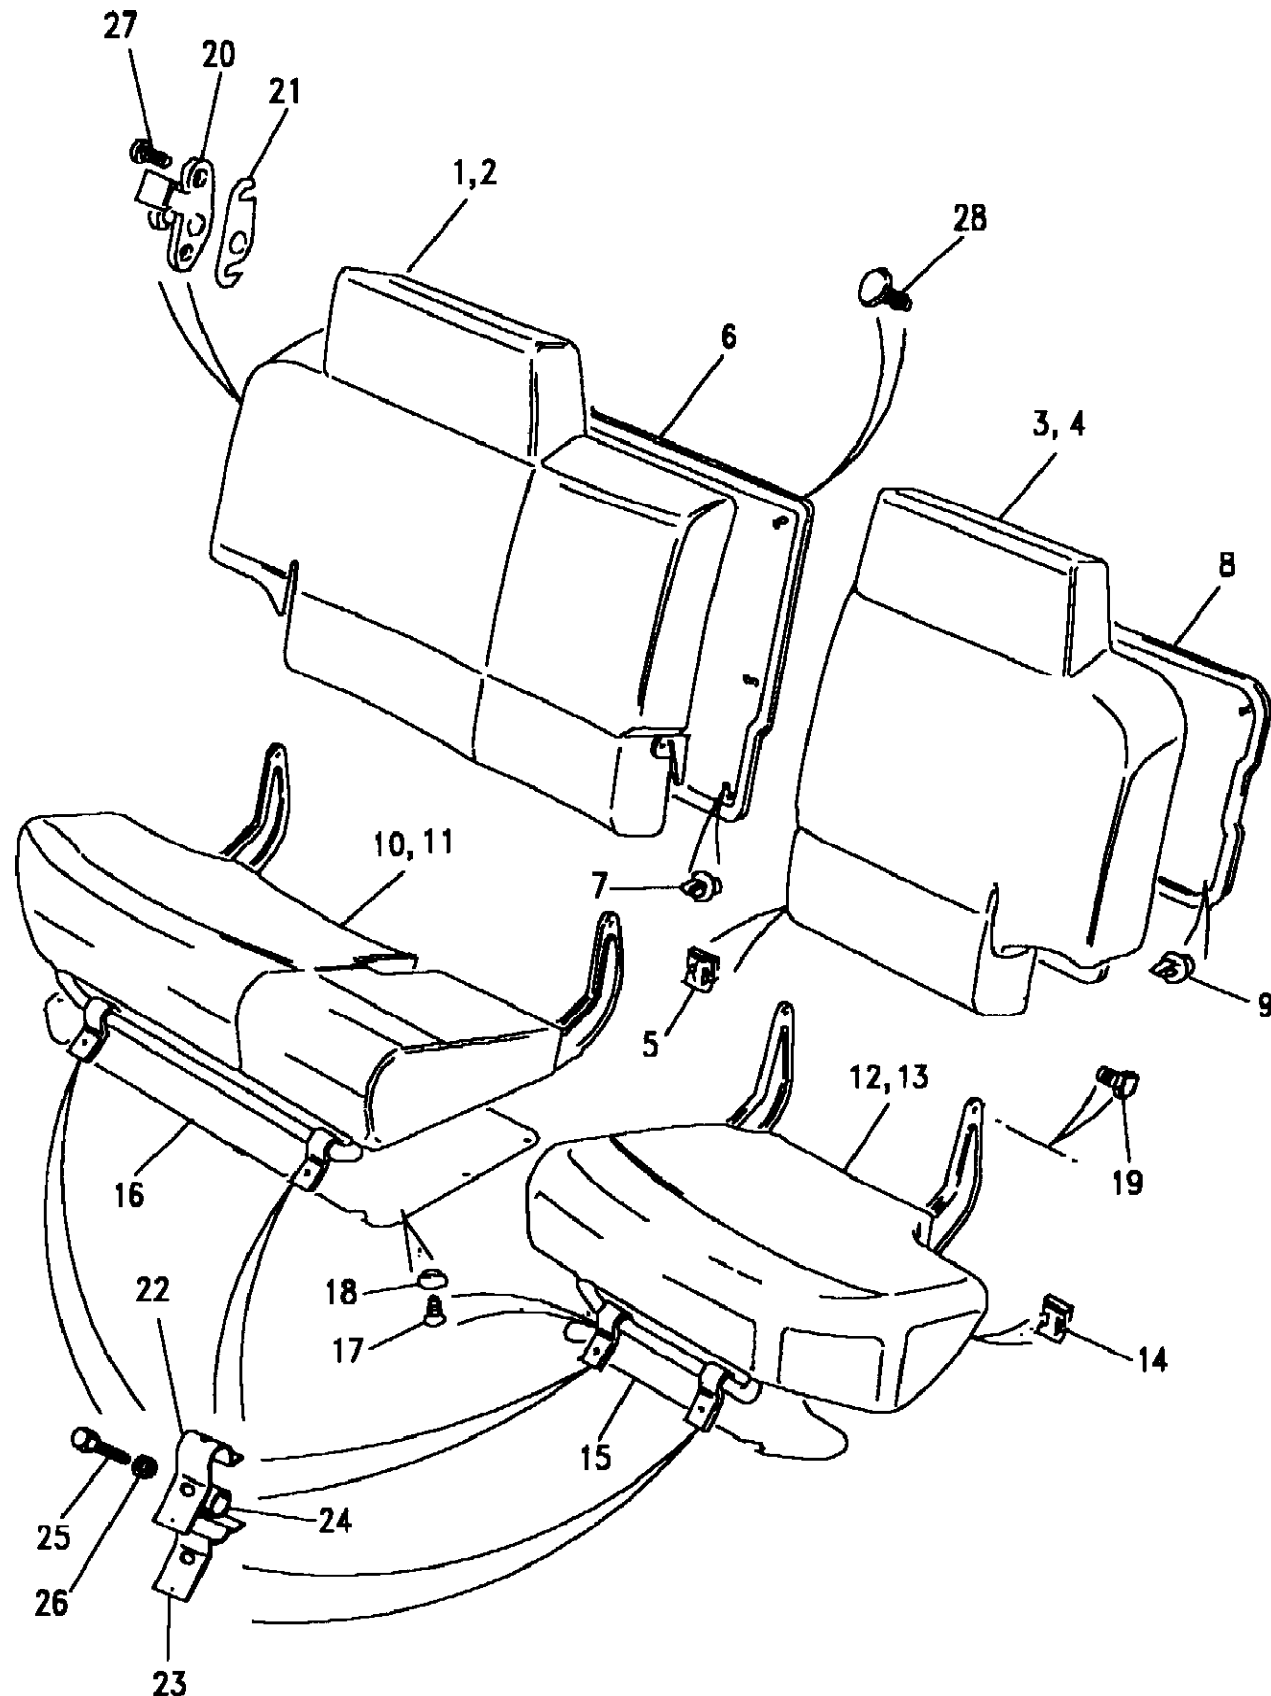

Seats
Seating
Rear-with Logo 1/2

Discovery (FA393361-WA799999)
(CARXGC1B)

Discovery (FA393361-WA799999)

Seats
Seating
Rear-with Logo

Callout	Name	Application	Remarks & Restrictions	Service No.	Qty
1	Squab-large split rear seat	Change point - VIN end WA746541	Dark Granite, leather/cloth	AWR3147LOY	1
2	Cover assembly-rear seat large split squab		Dark Granite, leather/cloth	AWR3105LOY	1
3	Squab-small split rear seat		Also serviced as part of a kit, Dark Granite, leather/cloth, with XS logo	AWR3145LOY	1
4	Cover assembly-rear seat small split squab		Also serviced as part of a kit, Dark Granite, leather/cloth, with XS logo	AWR3104LOY	1
5	Clip-trim retention			315264	10
6	Panel-rear seat back		Charcoal, 2/3	BTR9509LPZ	1
7	Screw		squab to panel, Self Tapping, No 14 x 3/4	AB614061L	9
8	Panel-rear seat back		Charcoal, 1/3	BTR9508LPZ	1
9	Fastener-fir tree			AGU1425	7
10	Cushion-large split rear seat		Also serviced as part of a kit, Dark Granite, leather/cloth, with XS logo	AWR3146LOY	1
11	Cover assembly-rear seat large split cushion		Also serviced as part of a kit, Dark Granite, leather/cloth, with XS logo	AWR3107LOY	1
12	Cushion-small split rear seat		Also serviced as part of a kit, Dark Granite, leather/cloth, with XS logo	AWR3144LOY	1
13	Cover assembly-rear seat small split cushion		Also serviced as part of a kit, Dark Granite, leather/cloth, with XS logo	AWR3106LOY	1
14	Clip-trim retention			315264	10
15	Panel-rear seat 1/3			AWR3195	1
16	Panel-rear seat 2/3			AWR3196	1
17	Screw			MTC9428	15
18	Washer-cup			MTC9429	15
19	Screw		hinge to seatbase, M6, cap head	SB106121	4
20	Striker-rear seat squab		RH	HWK100560	1
			RH	BTR4892	1
			LH	HWK100550	1
			LH	BTR4893	1