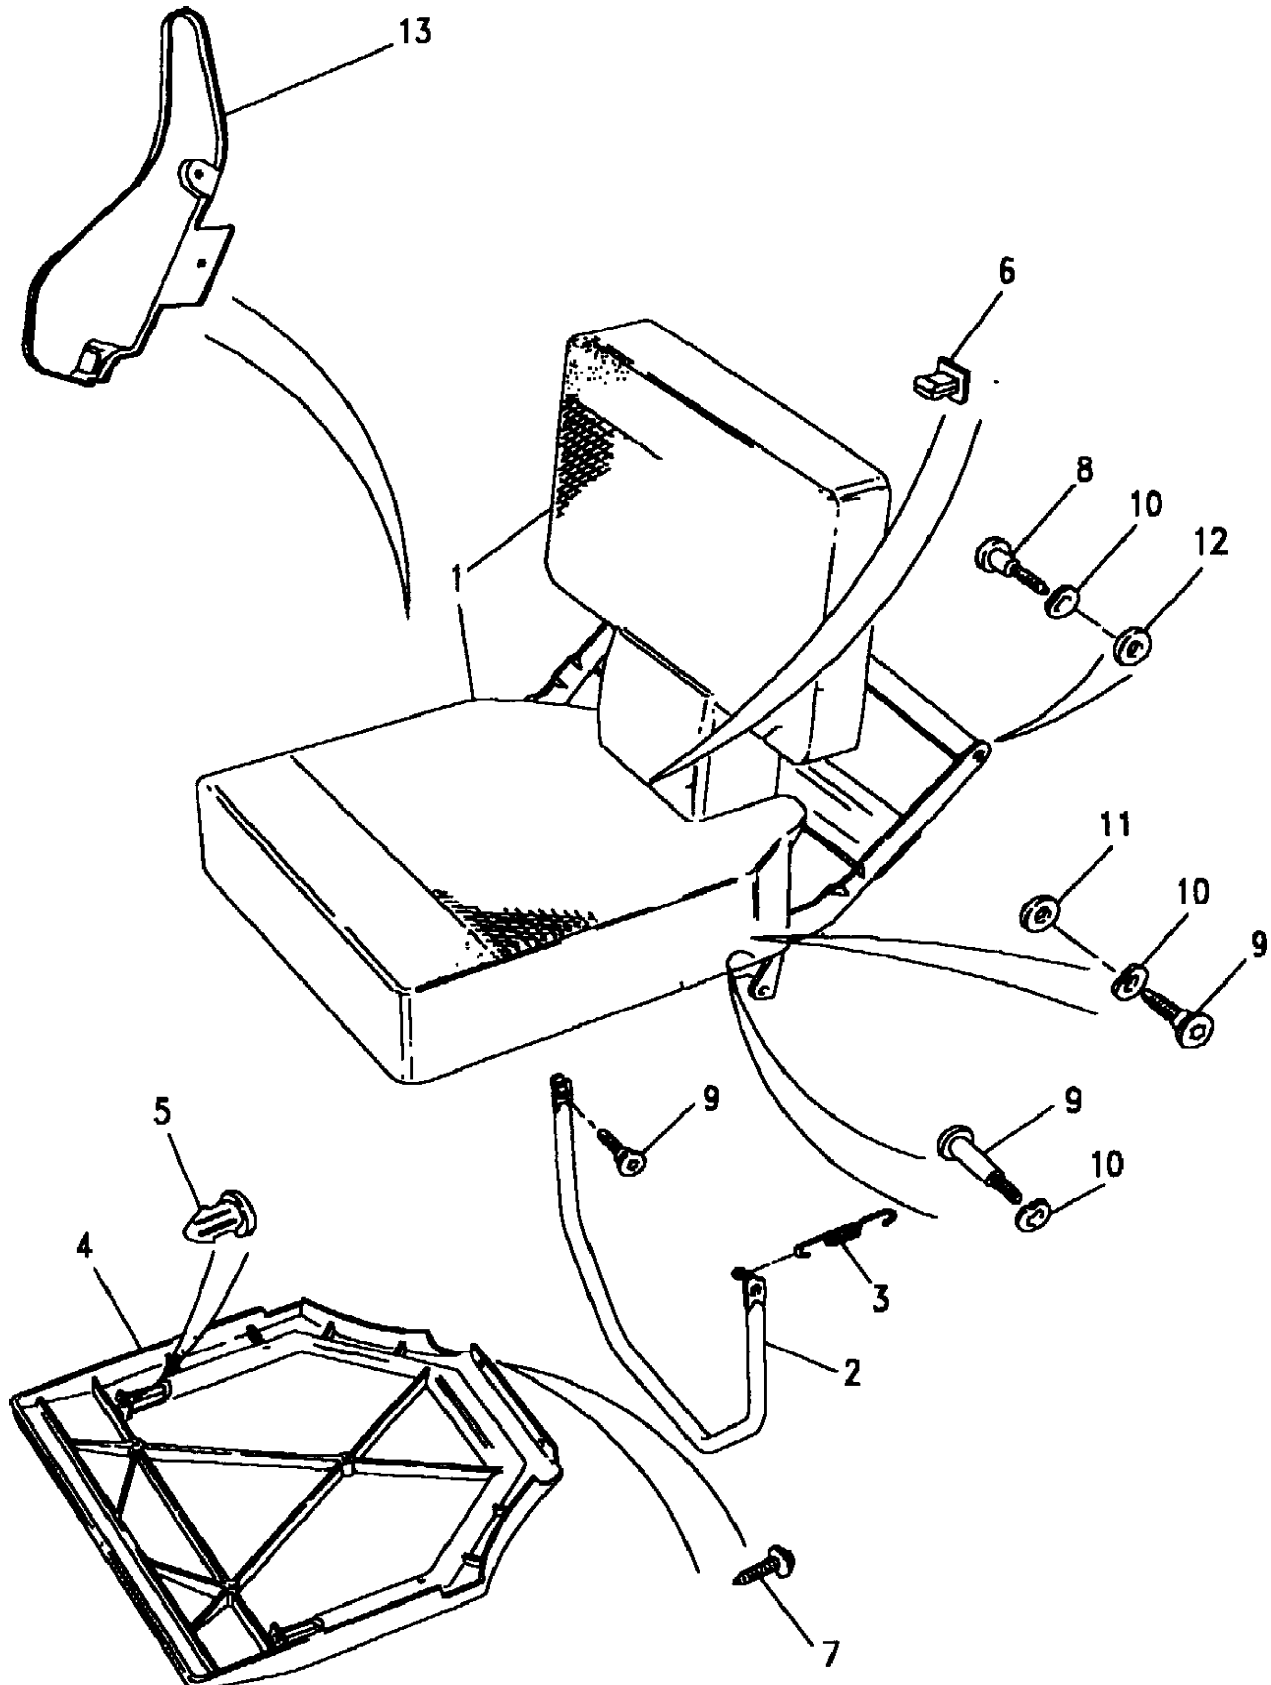

Seats
Seating
Inward Facing 3/4

Discovery (FA393361-WA799999)
(CARXKA1A)

Discovery (FA393361-WA799999)

Seats
Seating
Inward Facing

Callout	Name	Application	Remarks & Restrictions	Service No.	Qty
[901]	Kit-seat-rear-inward	Change point - VIN end LA081991	Cloth, Blue., LH	RTC9549	1
		Change point - VIN end LA081991	Cloth, Beige, RH	STC8038	1
		Change point - VIN end LA081991	Cloth, Beige, LH	STC8039	1
		Change point - VIN begin MA081992, Change point - VIN end MA163103	Cloth, RH, Plain., Dark Granite	STC8462LOY	1
		Change point - VIN begin MA081992, Change point - VIN end MA501919	Cloth, RH, Plain., Dark Granite	STC8462LOY	1
		Change point - VIN begin MA081992, Change point - VIN end MA163103	Cloth, Plain., Dark Granite, LH	STC8461LOY	1
		Change point - VIN begin MA081992, Change point - VIN end MA501919	Cloth, Plain., Dark Granite, LH	STC8461LOY	1
		Change point - VIN begin MA081992, Change point - VIN end MA163103	Cloth, Beige, RH	STC8802SUD	1
		Change point - VIN begin MA081992, Change point - VIN end MA501919	Cloth, Beige, RH	STC8802SUD	1
		Change point - VIN begin MA081992, Change point - VIN end MA163103	Cloth, Beige, LH	STC8801SUD	1
		Change point - VIN begin MA081992, Change point - VIN end MA501919	Cloth, Beige, LH	STC8801SUD	1
		Change point - VIN begin TA163104	Cloth, RH, Plain., Dark Granite	STC7577LOY	1
		Change point - VIN begin TA501920	Cloth, RH, Plain., Dark Granite	STC7577LOY	1
		Change point - VIN begin TA163104	Cloth, Plain., Dark Granite, LH	STC7578LOY	1
		Change point - VIN begin TA501920	Cloth, Plain., Dark Granite, LH	STC7578LOY	1
		Change point - VIN begin TA163104	Cloth, RH, Plain., Bahama Beige	STC7579SUC	1
		Change point - VIN begin TA501920	Cloth, RH, Plain., Bahama Beige	STC7579SUC	1
		Change point - VIN begin TA163104	Cloth, Plain., Bahama Beige, LH	STC7580SUC	1
		Change point - VIN begin TA501920	Cloth, Plain., Bahama Beige, LH	STC7580SUC	1
		Change point - VIN begin MA104716, Change point - VIN end TA534103	RH, Bahama Beige, Leather	STC8852SUC	1
		Change point - VIN begin MA104716, Change point - VIN end TA703236	RH, Bahama Beige, Leather	STC8852SUC	1
		Change point - VIN begin MA104716, Change point - VIN end TA534103	Bahama Beige, LH, Leather	STC8851SUC	1
		Change point - VIN begin MA104716, Change point - VIN end TA703236	Bahama Beige, LH, Leather	STC8851SUC	1
		Change point - VIN begin VA534104	Bahama Beige, LH, Leather	STC7675SUC	1
		Change point - VIN begin VA703237	Bahama Beige, LH, Leather	STC7675SUC	1