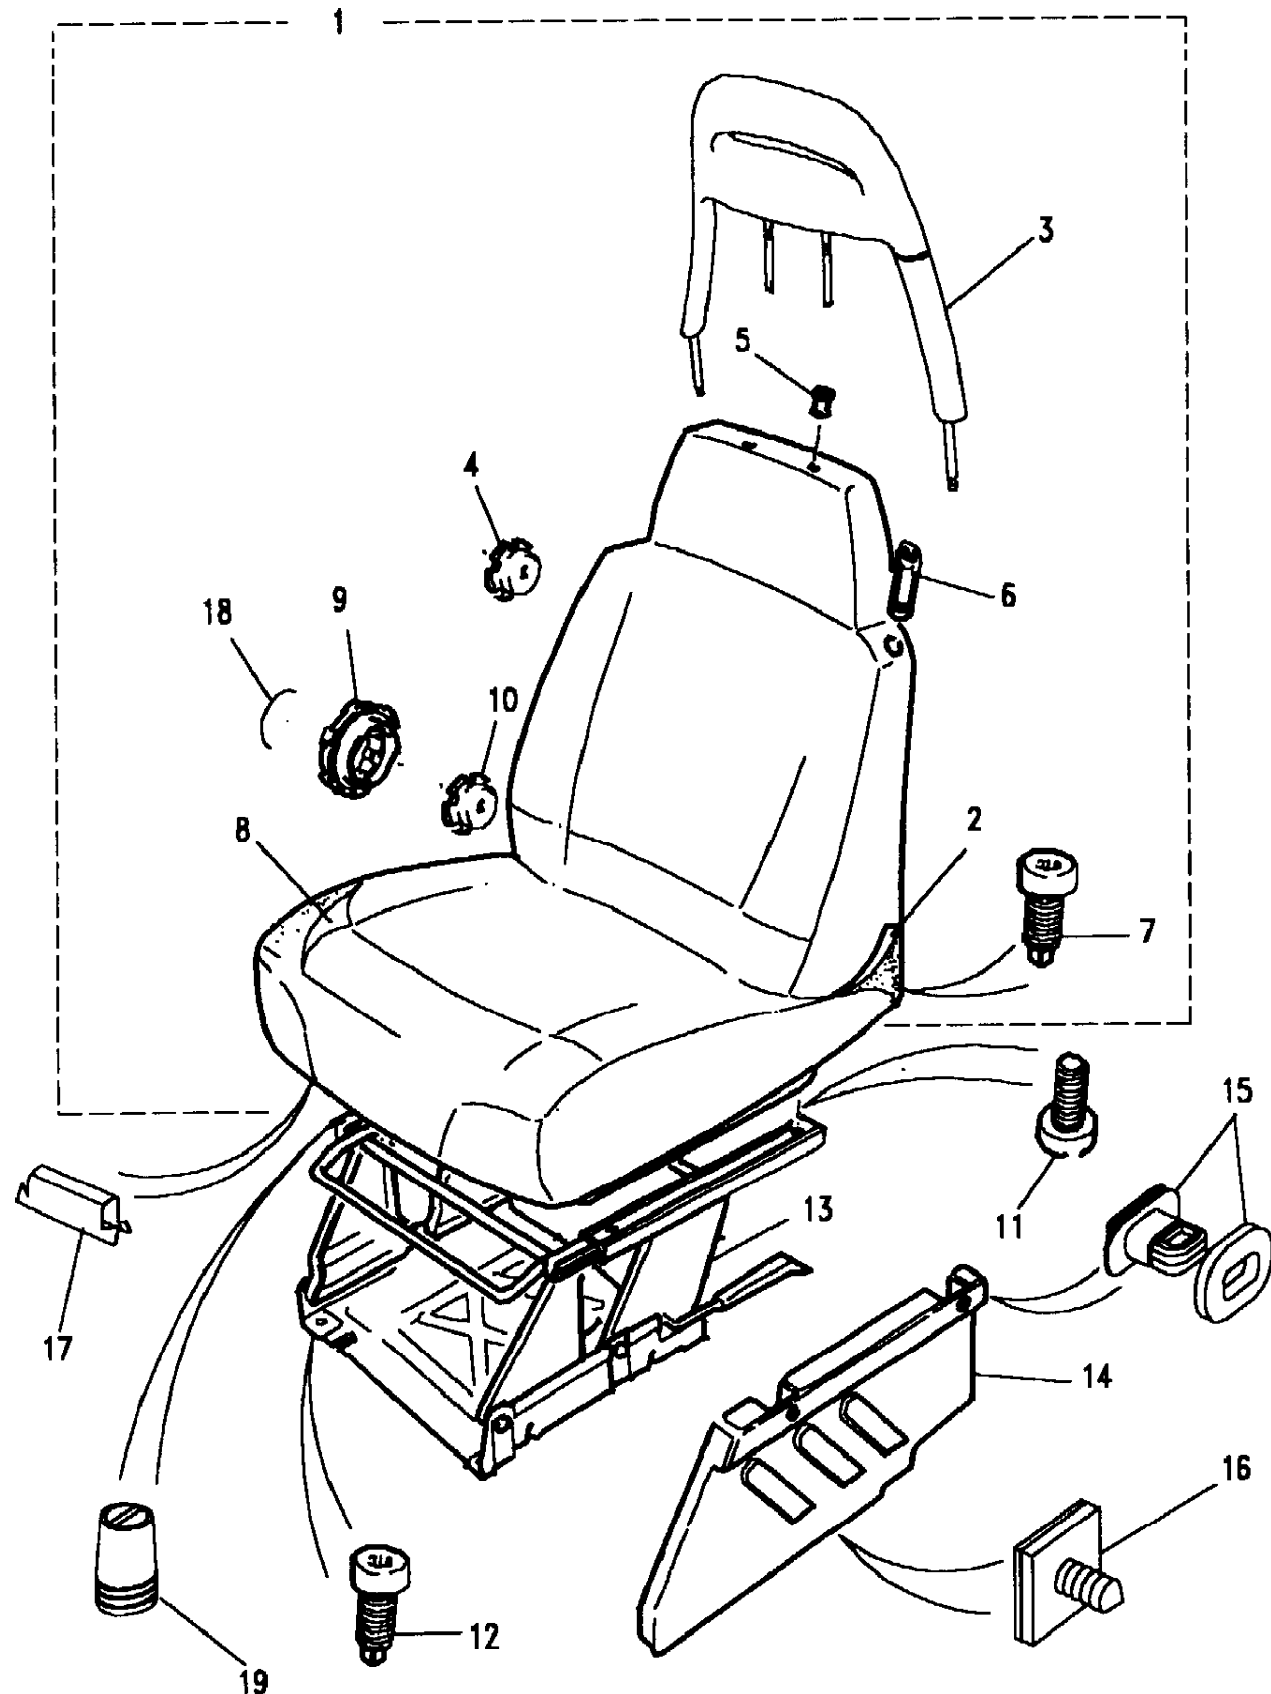

Seats
Seating
Front Seat Assembly 8/12

Discovery (FA393361-WA799999)

(CARXEA3A)

Discovery (FA393361-WA799999)

Seats
Seating
Front Seat Assembly

Callout	Name	Application	Remarks & Restrictions	Service No.	Qty
8	Cover assembly-front seat cushion	Change point - VIN begin WA746542, 3 Door Station Wagon, Less Electric Driver Seat Adjuster, Less Electric Pass.Seat Adjuster	Also serviced as part of a kit, Cloth, Dark Granite	HCA105440LOY	1
		Change point - VIN begin WA746542, 3 Door Station Wagon, Less Electric Driver Seat Adjuster, Less Electric Pass.Seat Adjuster	Also serviced as part of a kit, Cloth, Bahama Beige	HCA105440SUC	1
		Change point - VIN begin WA746542, 5 Door Station Wagon, Less Electric Driver Seat Adjuster, Less Electric Pass.Seat Adjuster	Also serviced as part of a kit, Cloth, Dark Granite	HCA105440LOY	1
		Change point - VIN begin WA746542, 5 Door Station Wagon, Less Electric Driver Seat Adjuster, Less Electric Pass.Seat Adjuster	Also serviced as part of a kit, Cloth, Bahama Beige	HCA105440SUC	1
		Change point - VIN begin TA163104, Less Electric Driver Seat Adjuster, Less Electric Pass.Seat Adjuster	Cloth, Dark Granite	AWR3528LOY	2
		Change point - VIN begin TA501920, Less Electric Driver Seat Adjuster, Less Electric Pass.Seat Adjuster	Cloth, Dark Granite	AWR3528LOY	2
		Change point - VIN begin TA163104, Less Electric Driver Seat Adjuster, Less Electric Pass.Seat Adjuster	Cloth, Bahama Beige	AWR3528SUC	2
		Change point - VIN begin TA501920, Less Electric Driver Seat Adjuster, Less Electric Pass.Seat Adjuster	Cloth, Bahama Beige	AWR3528SUC	2
		Change point - VIN end TA700125, Less Electric Driver Seat Adjuster, Less Electric Pass.Seat Adjuster	Dark Granite, Leather	AWR2813LOY	2
		Change point - VIN end TA530158, Less Electric Driver Seat Adjuster, Less Electric Pass.Seat Adjuster	Dark Granite, Leather	AWR2813LOY	2
		Change point - VIN begin TA530159, Change point - VIN end WA746541, Less Electric Driver Seat Adjuster, Less Electric Pass.Seat Adjuster	Dark Granite, Leather	AWR6098LOY	2