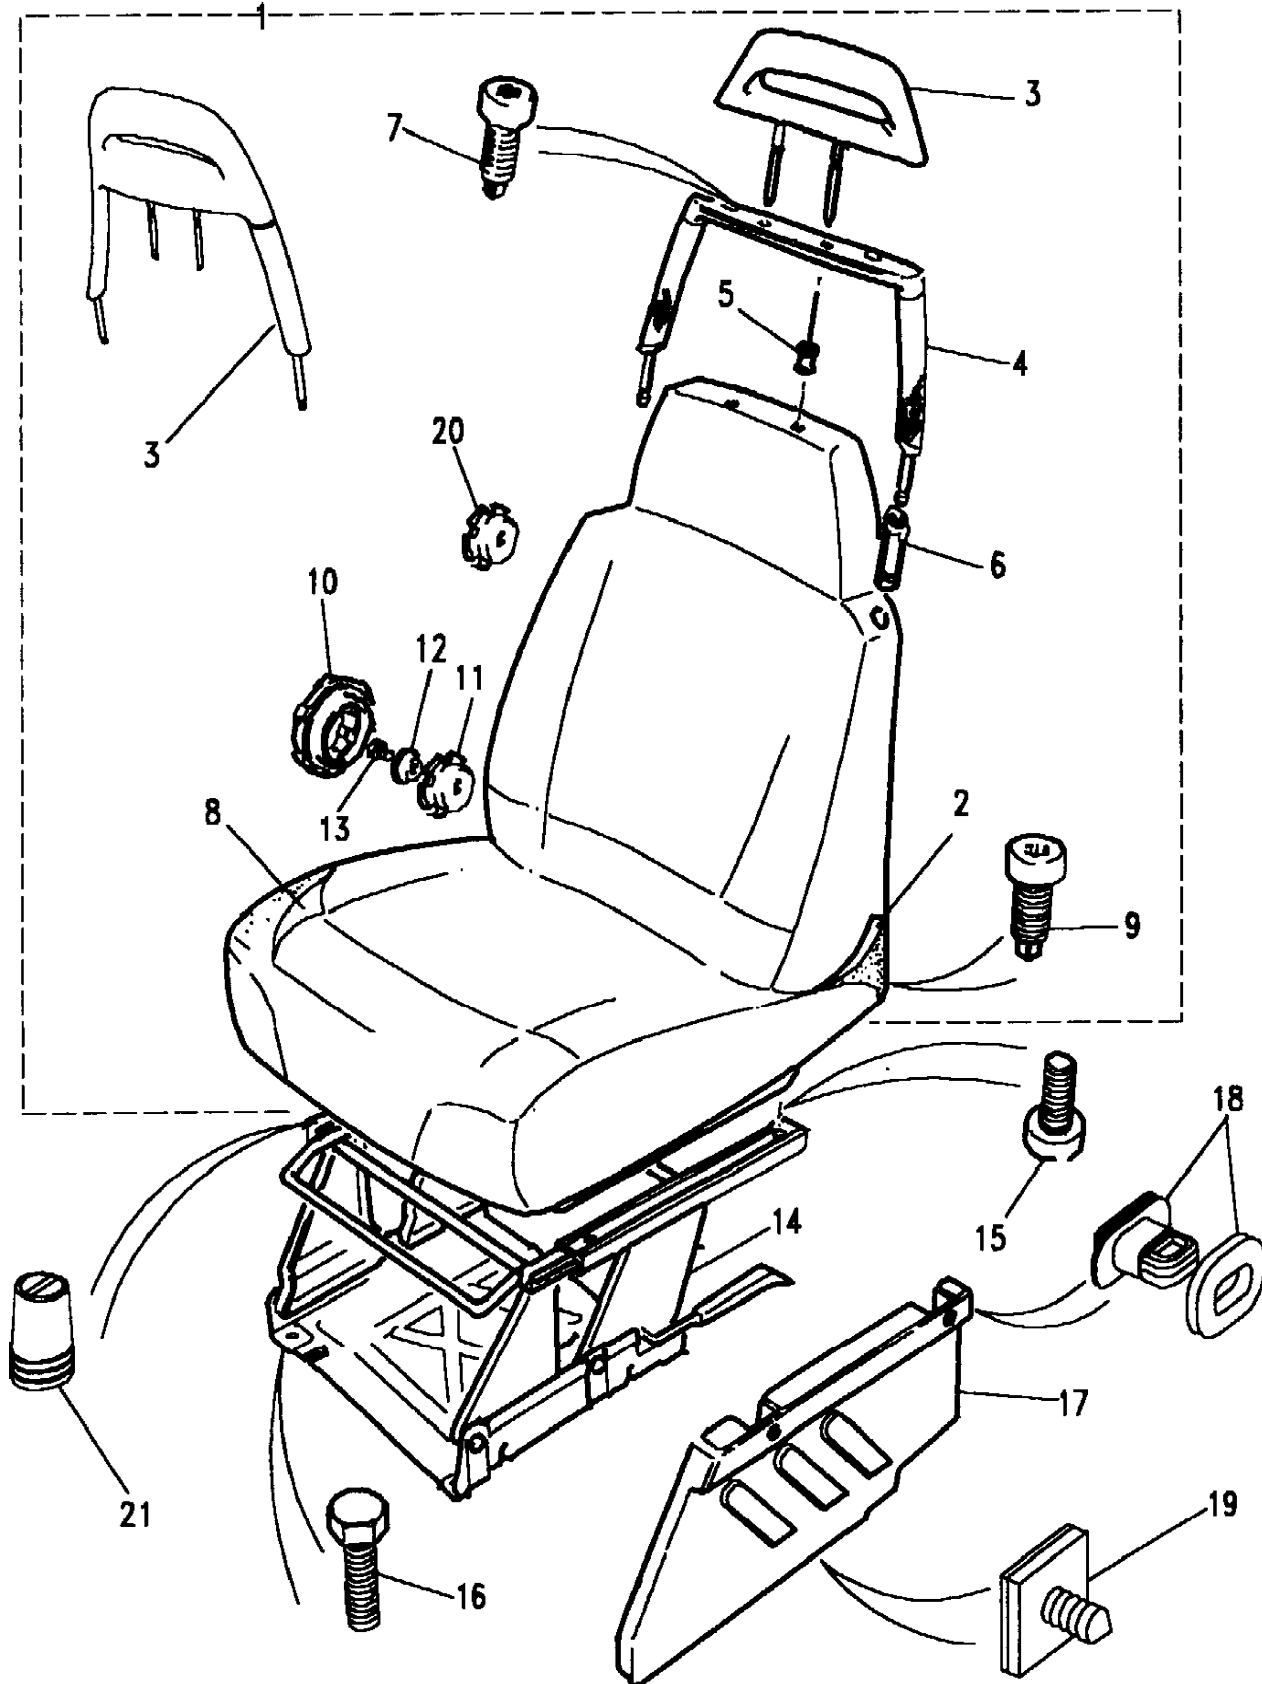

Callout	Name	Application	Remarks & Restrictions	Service No.	Qty
[901]	Cap-front seat squab manual recline mechanism hand wheel	Change point - VIN begin KA051156	Ash Grey	BTR6171LNF	2
[902]	Fastener-fir tree	Change point - VIN end JA034313	Ash Grey	MXC3130LUN	4
		Change point - VIN begin KA034314, Change point - VIN end MA163103	Ash Grey	MXC3130LNF	4
		Change point - VIN begin KA034314, Change point - VIN end MA501919	Ash Grey	MXC3130LNF	4