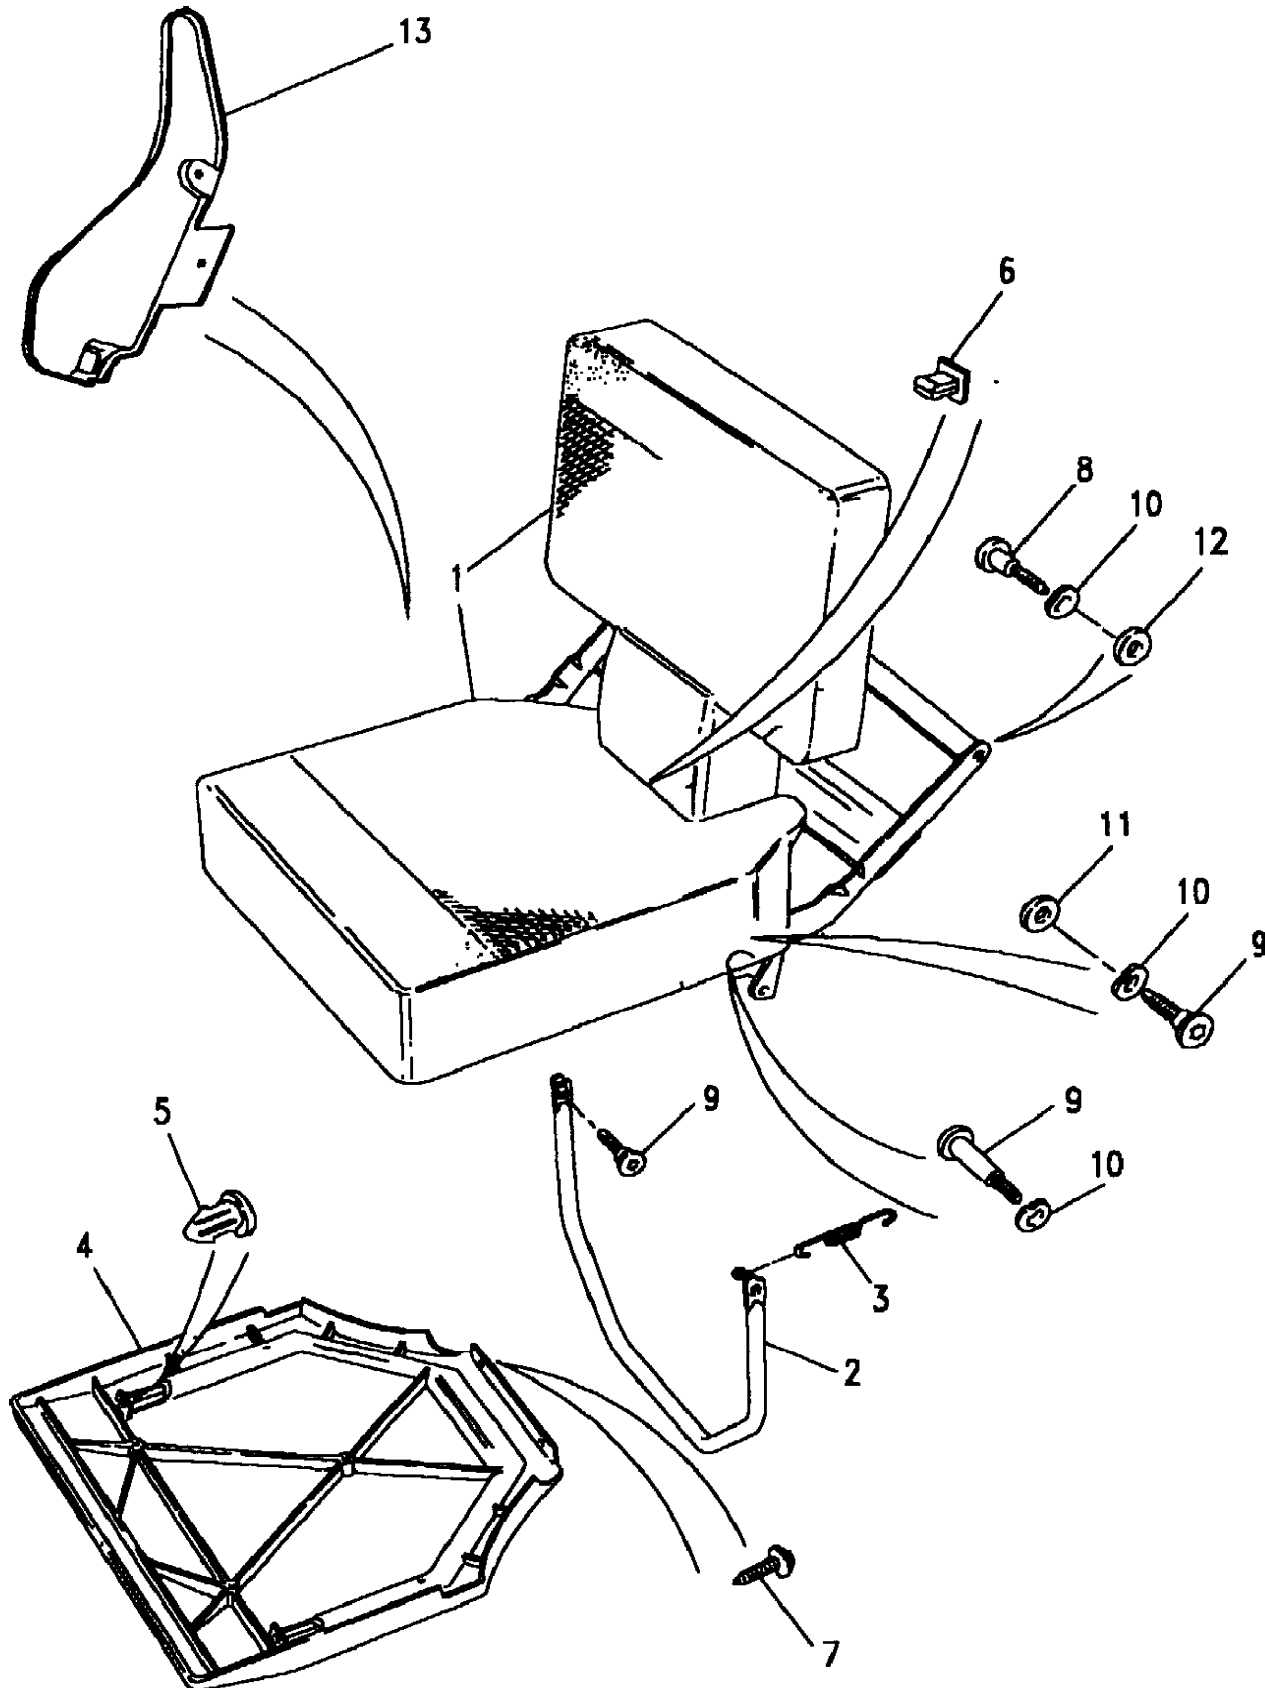

Seats
Seating
Inward Facing 1/4

Discovery (FA393361-WA799999)
(CARXKA1A)

Discovery (FA393361-WA799999)

Seats
Seating
Inward Facing

Callout	Name	Application	Remarks & Restrictions	Service No.	Qty
1	Seat assembly-inward facing	Change point - VIN end JA034313	Cloth, Sonar Blue	MWC8800JUL	2
		Change point - VIN end JA034313	Cloth, Bahama Beige	MWC8800SUC	2
		Change point - VIN begin KA034314	Cloth, Sonar Blue	BTR4993JUL	2
		Change point - VIN begin KA034314	Cloth, Bahama Beige	BTR4993SUC	2
		Change point - VIN begin MA081992, Change point - VIN end MA104715	Cloth, Dark Granite	BTR4564LOY	2
		Change point - VIN begin MA081992, Change point - VIN end MA104715	Cloth, Beige	BTR4564SUD	2
		Change point - VIN begin MA104716	Cloth, Dark Granite	BTR9851LOY	2
		Change point - VIN begin TA163104, Change point - VIN end TA501920	Cloth, Dark Granite	BTR9851LOY	2
		Change point - VIN begin MA104716	Cloth, Beige	BTR9851SUD	2
		Change point - VIN begin TA163104, Change point - VIN end TA501920	Cloth, Beige	BTR9851SUD	2
		Change point - VIN begin MA163104, Change point - VIN end TA501920	Cloth, Dark Granite	AWR3811LOY	2
		Change point - VIN begin MA163104, Change point - VIN end TA501920	Cloth, Bahama Beige	AWR3811SUC	2
		Change point - VIN begin MA081992, Change point - VIN end MA104715	Dark Granite, Leather	BTR7867LOY	2
		Change point - VIN begin MA081992, Change point - VIN end MA104715	Bahama Beige, Leather	BTR7867SUC	2
		Change point - VIN begin MA104716, Change point - VIN end TA530158	Dark Granite, Leather	BTR9879LOY	2
		Change point - VIN begin MA104716, Change point - VIN end TA700125	Dark Granite, Leather	BTR9879LOY	2
		Change point - VIN begin MA104716, Change point - VIN end TA534103	Bahama Beige, Leather	BTR9879SUC	2
		Change point - VIN begin MA104716, Change point - VIN end TA703236	Bahama Beige, Leather	BTR9879SUC	2
		Change point - VIN begin TA530159, Change point - VIN end TA700126	Dark Granite, Leather	AWR6101LOY	2
		Change point - VIN begin VA534104, Change point - VIN end VA547236	Bahama Beige, Leather	AWR6101SUC	2
		Change point - VIN begin VA703237, Change point - VIN end VA715217	Bahama Beige, Leather	AWR6101SUC	2
		Change point - VIN begin VA547237	Dark Granite, Leather	HLD102950LOY	2
		Change point - VIN begin VA715218	Dark Granite, Leather	HLD102950LOY	2