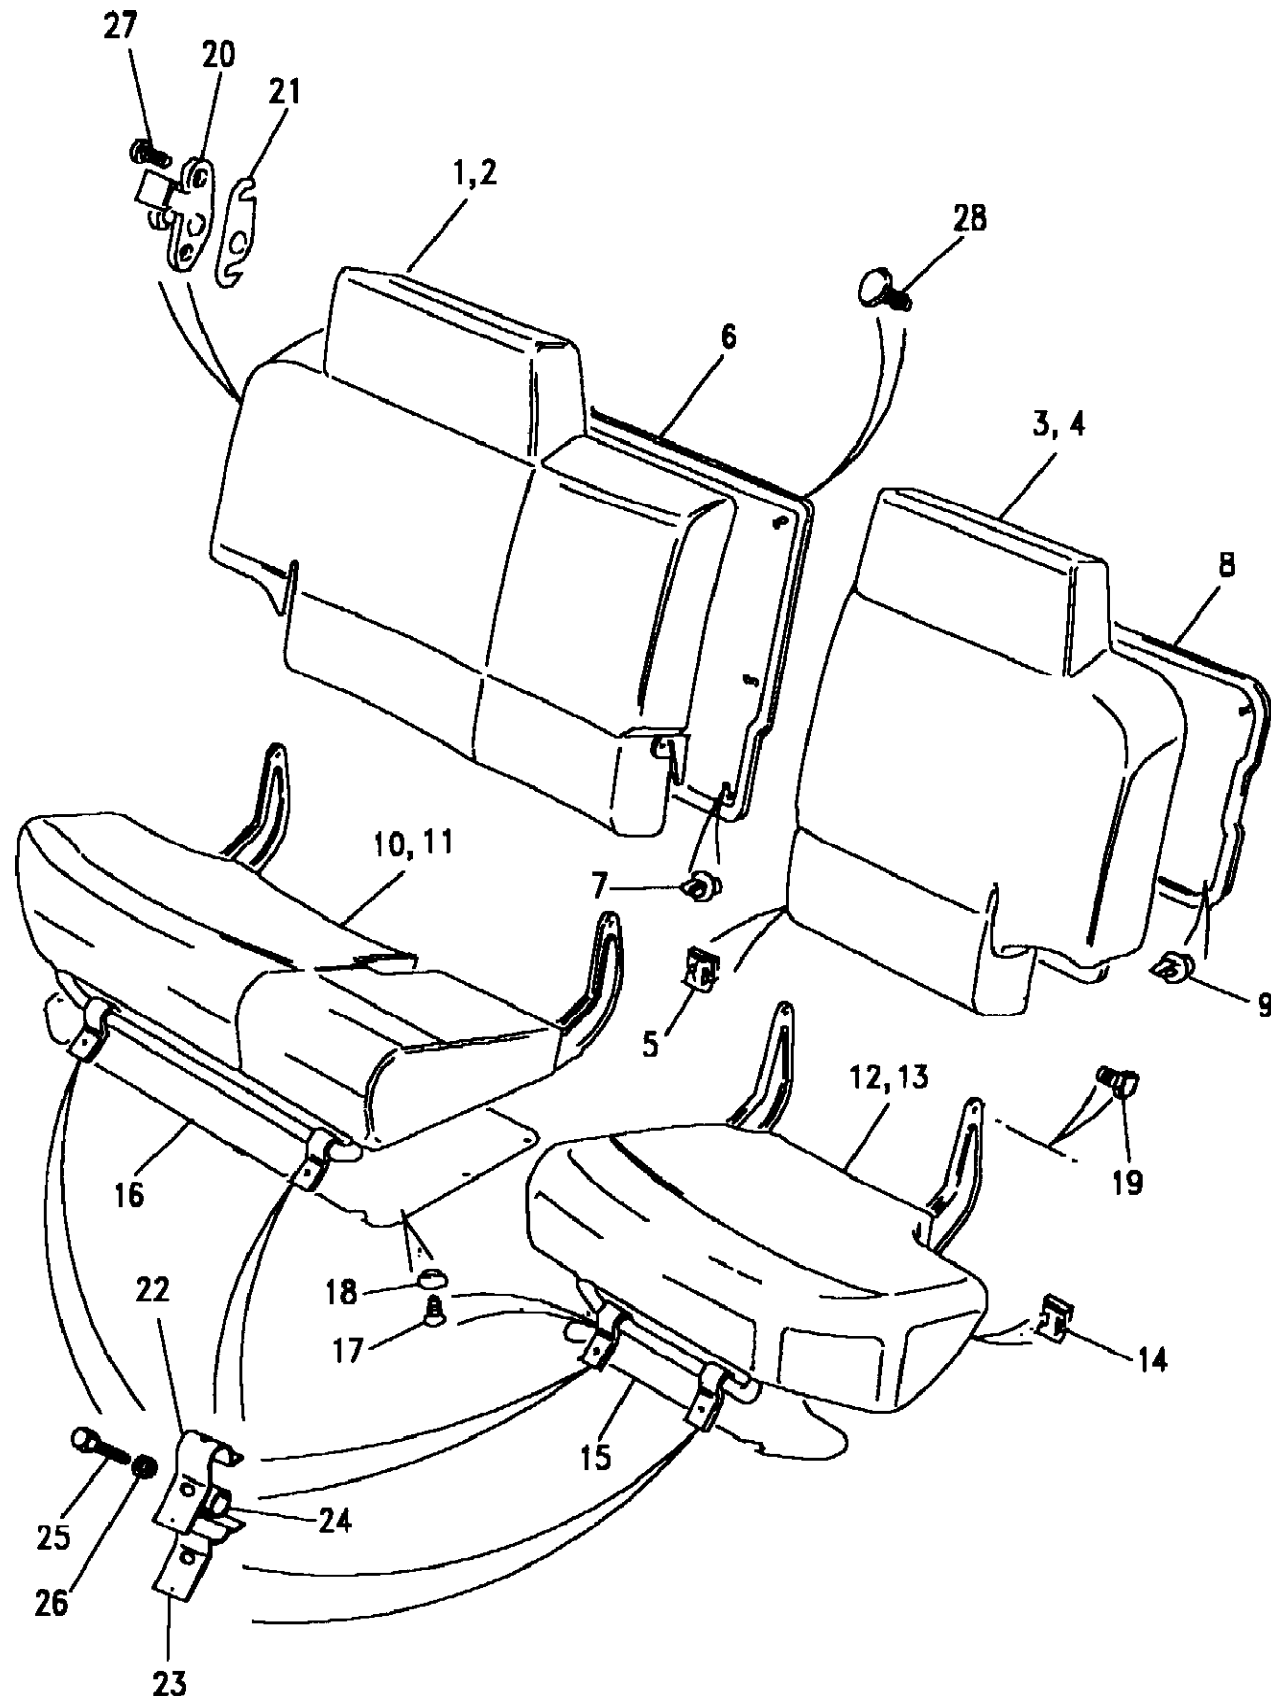

Seats
Seating
Rear 6/13

Discovery (FA393361-WA799999)
(CARXGC1B)

Discovery (FA393361-WA799999)

Seats
Seating
Rear

Callout	Name	Application	Remarks & Restrictions	Service No.	Qty		
4	Cover assembly-rear seat small split squab	Change point - VIN end TA530158	Dark Granite, Leather	AWR3244LOY	1		
		Change point - VIN begin TA530159	Dark Granite, Leather	AWR6093LOY	1		
		Change point - VIN begin TA700126	Dark Granite, Leather	AWR6093LOY	1		
		Change point - VIN begin VA547237	Dark Granite, Leather	HMA110230LOY	1		
		Change point - VIN begin VA715218	Dark Granite, Leather	HMA110230LOY	1		
		Change point - VIN end TA534103	Bahama Beige, Leather	AWR3244SUC	1		
		Change point - VIN end TA703236	Bahama Beige, Leather	AWR3244SUC	1		
		Change point - VIN begin VA534104, Change point - VIN end VA547238	Bahama Beige, Leather	AWR6093SUC	1		
		Change point - VIN begin VA703237, Change point - VIN end VA715217	Bahama Beige, Leather	AWR6093SUC	1		
		Change point - VIN begin VA547237	Bahama Beige, Leather	HMA110230SUC	1		
		Change point - VIN begin VA715218	Bahama Beige, Leather	HMA110230SUC	1		
		5	Clip-trim retention			315264	10
		6	Panel-rear seat back		with out stowage bag, Sonar Blue, 2/3	MXC1597JUL	1
	with out stowage bag, Bahama Beige, 2/3			MXC1597SUC	1		
	with stowage bag, Sonar Blue, 2/3			MXC8380JUL	1		
	with stowage bag, Bahama Beige, 2/3			MXC8380SUC	1		
	Change point - VIN begin MA081992			Charcoal, 2/3	BTR9509LPZ	1	
	Change point - VIN begin MA081992			Beige, 2/3	BTR9509SUD	1	
7	Fastener-fir tree	Change point - VIN end JA018099		AGU1425	9		
8	Panel-rear seat back	Change point - VIN end MA081991	Sonar Blue, 1/3	MXC1592JUL	1		
		Change point - VIN end MA081991	Bahama Beige, 1/3	MXC1592SUC	1		
		Change point - VIN begin MA081992	Charcoal, 1/3	BTR9508LPZ	1		
		Change point - VIN begin MA081992	Beige, 1/3	BTR9508SUD	1		
9	Fastener-fir tree			AGU1425	7		
10	Cushion-large split rear seat	Change point - VIN begin VA534104, Change point - VIN end VA547236	Bahama Beige, Leather	AWR6088SUC	1		
		Change point - VIN begin VA703237, Change point - VIN end VA715217	Bahama Beige, Leather	AWR6088SUC	1