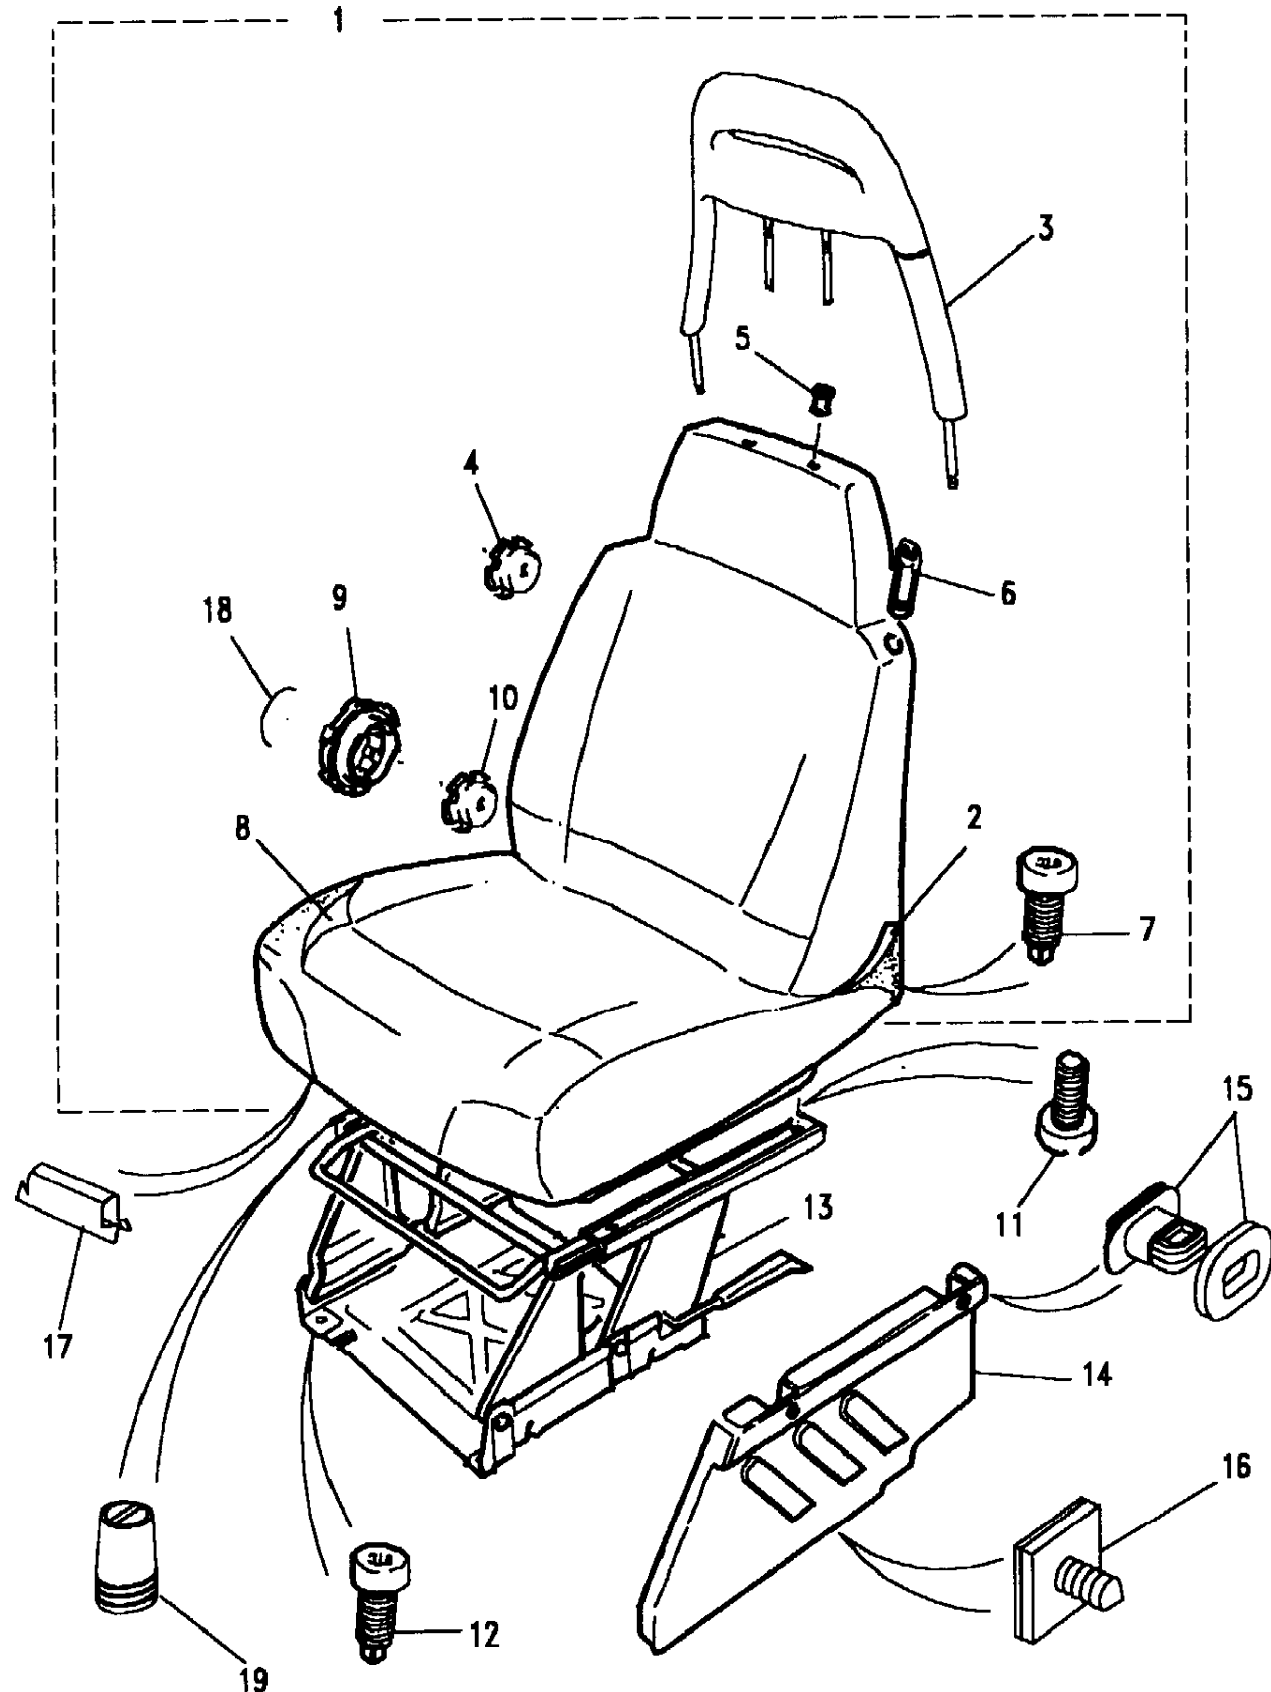

Seats
Seating
Front Seat Assembly 9/12

Discovery (FA393361-WA799999)

(CARXEA3A)

Discovery (FA393361-WA799999)

Seats
Seating
Front Seat Assembly

Callout	Name	Application	Remarks & Restrictions	Service No.	Qty
8	Cover assembly-front seat cushion	Change point - VIN begin TA700126, Change point - VIN end WA746541, Less Electric Driver Seat Adjuster, Less Electric Pass.Seat Adjuster	Dark Granite, Leather	AWR6098LOY	2
		Change point - VIN end TA534103, Less Electric Driver Seat Adjuster, Less Electric Pass.Seat Adjuster	Bahama Beige, Leather	AWR2813SUC	2
		Change point - VIN end TA703236, Less Electric Driver Seat Adjuster, Less Electric Pass.Seat Adjuster	Bahama Beige, Leather	AWR2813SUC	2
		Change point - VIN begin VA534104, Less Electric Driver Seat Adjuster, Less Electric Pass.Seat Adjuster	Bahama Beige, Leather	AWR6098SUC	2
		Change point - VIN begin VA703237, Less Electric Driver Seat Adjuster, Less Electric Pass.Seat Adjuster	Bahama Beige, Leather	AWR6098SUC	2
9	Handwheel-front seat squab manual recline mechanism	Change point - VIN begin TA163104, Less Electric Driver Seat Adjuster, Less Electric Pass.Seat Adjuster	Ash Grey	AWR4032LNF	1
		Change point - VIN begin TA501920, Less Electric Driver Seat Adjuster, Less Electric Pass.Seat Adjuster	Ash Grey	AWR4032LNF	1
10	Handwheel-front seat squab manual recline mechanism	Change point - VIN begin TA163104, Less Electric Driver Seat Adjuster, Less Electric Pass.Seat Adjuster	Ash Grey	AWR4033LNF	1
		Change point - VIN begin TA501920, Less Electric Driver Seat Adjuster, Less Electric Pass.Seat Adjuster	Ash Grey	AWR4033LNF	1
11	Screw	Change point - VIN begin TA163104, Less Electric Driver Seat Adjuster, Less Electric Pass.Seat Adjuster	plinth to floor	AWR4108	8
		Change point - VIN begin TA501920, Less Electric Driver Seat Adjuster, Less Electric Pass.Seat Adjuster	plinth to floor	AWR4108	8