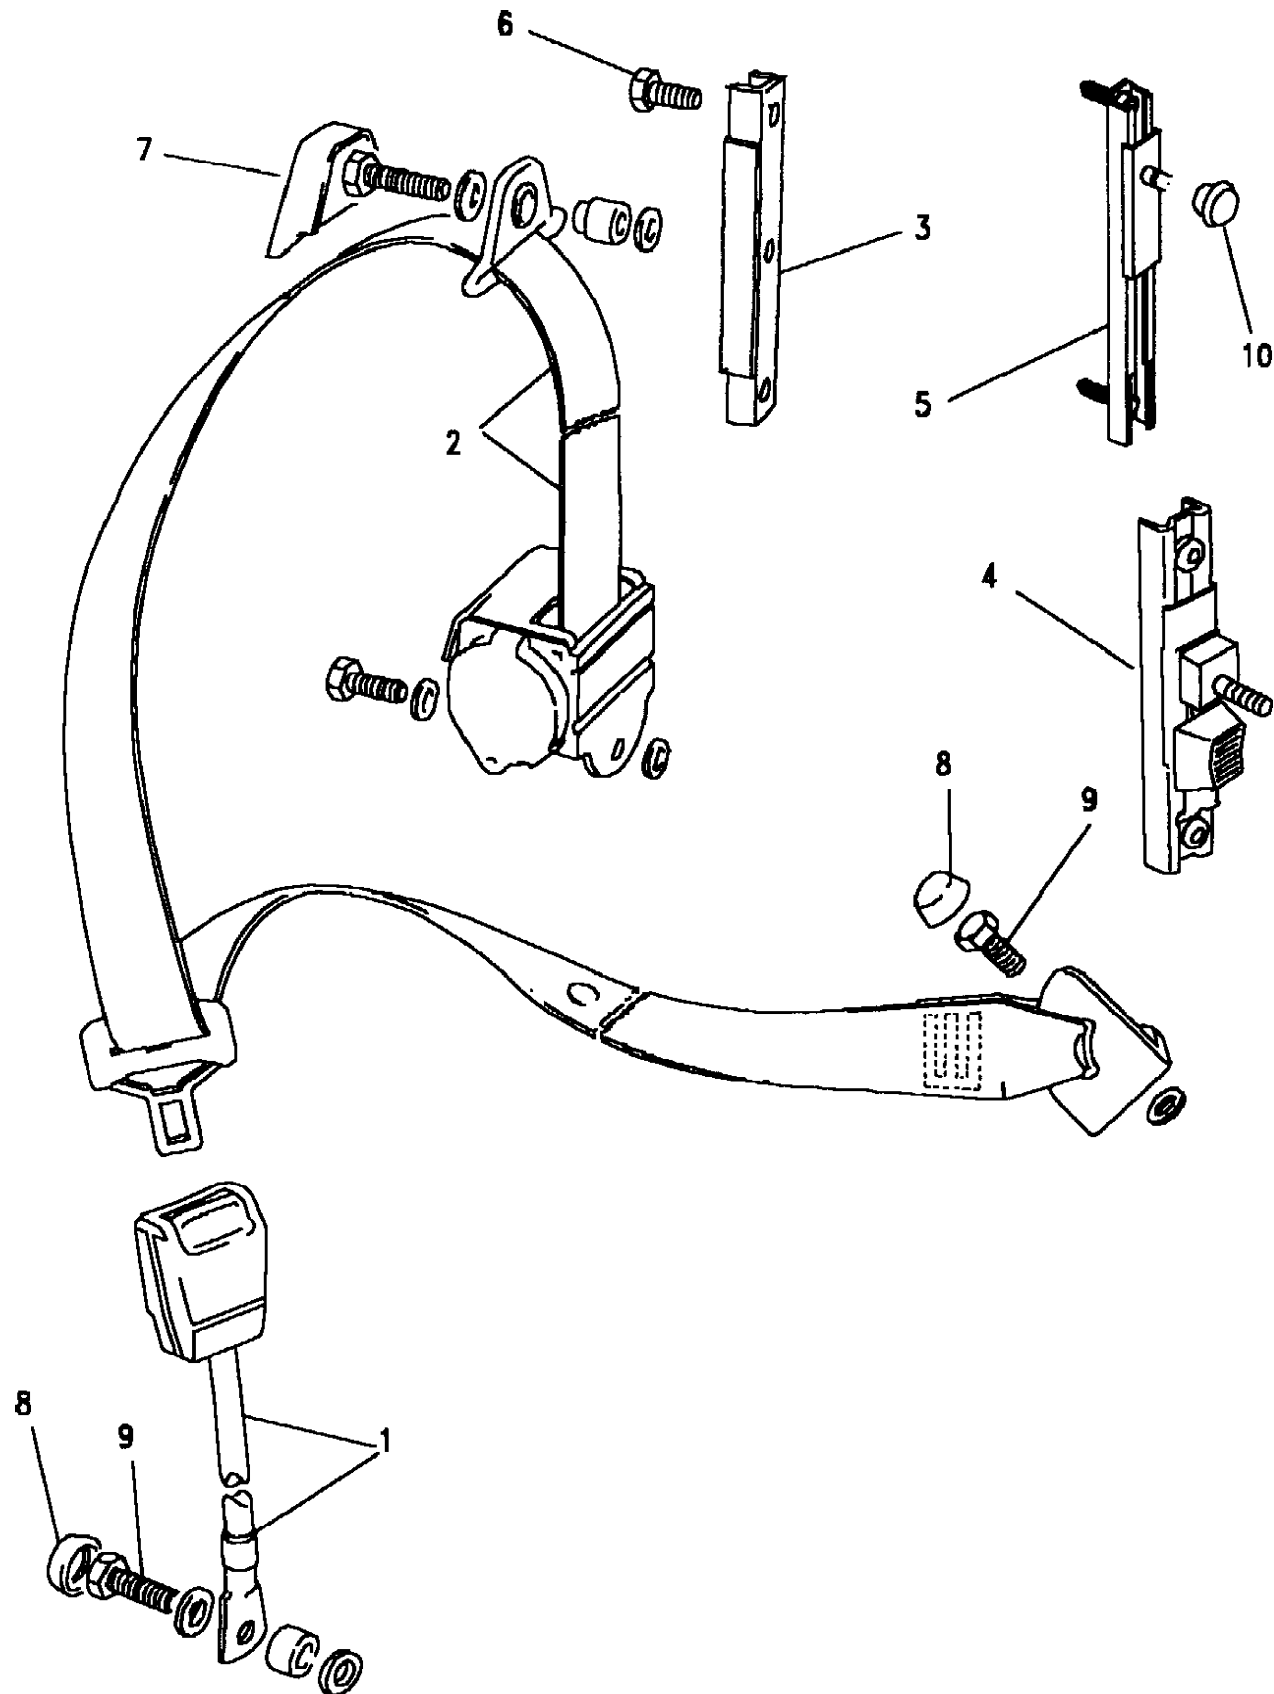

Seats
Seat Belts
Seat Belt Assembly-Front 2/2

Discovery (FA393361-WA799999)
(CARXPA2A)

Discovery (FA393361-WA799999)

Seats
Seat Belts
Seat Belt Assembly-Front

Callout	Name	Application	Remarks & Restrictions	Service No.	Qty
2	Seat Belt	Change point - VIN end JA034313	RH	STC1743	1
		Change point - VIN end JA034313	LH	STC1744	1
		(+)"CDN/MEX/USA"	Passenger	EVB110490	1
		(+)"CDN/MEX/USA"	Driver	EVB110500	1
		Change point - VIN begin KA034314	Ash Grey, RH	STC870LNF	1
3	Seatbelt-anchor	3 Door Station Wagon		MXC2707	2
4	Adjuster seatbelt height	Change point - VIN end KA034313, 5 Door Station Wagon		MUC2564	2
5	Adjuster seatbelt height	Change point - VIN begin KA034314, 5 Door Station Wagon		BTR2125	2
6	Screw		anchor to body, M8 x 25, hexagonal socket, high tensile	SX108251	4
7	Cover-front seat belt upper anchorage		Ash	BTR717LUN	2
8	Cap-seat belt bolt head	Change point - VIN end HA009343	Ash	STC13LUN	4
		Change point - VIN begin HA009344, Change point - VIN end KA034313	Ash	BTR1884LUN	4
		Change point - VIN begin KA034314, Change point - VIN end LA073074	Black	BTR1884PMA	4
			Ash Grey	BTR1884LNF	4
		Change point - VIN begin LA073075	Ash Grey	BTR8356LNF	4
9	Bolt	3 Door Station Wagon	sear belt lower anchorage	BTR2188	2
10	Knob-front seat belt adjuster mechanism		Bahama Beige	BTR5811SUC	2
			Sonar Blue	BTR5811JUL	2
		Change point - VIN begin LA081473	Dark Granite	BTR5811LOY	1
[900]	Kit-seat belt fixing			STC1180	1