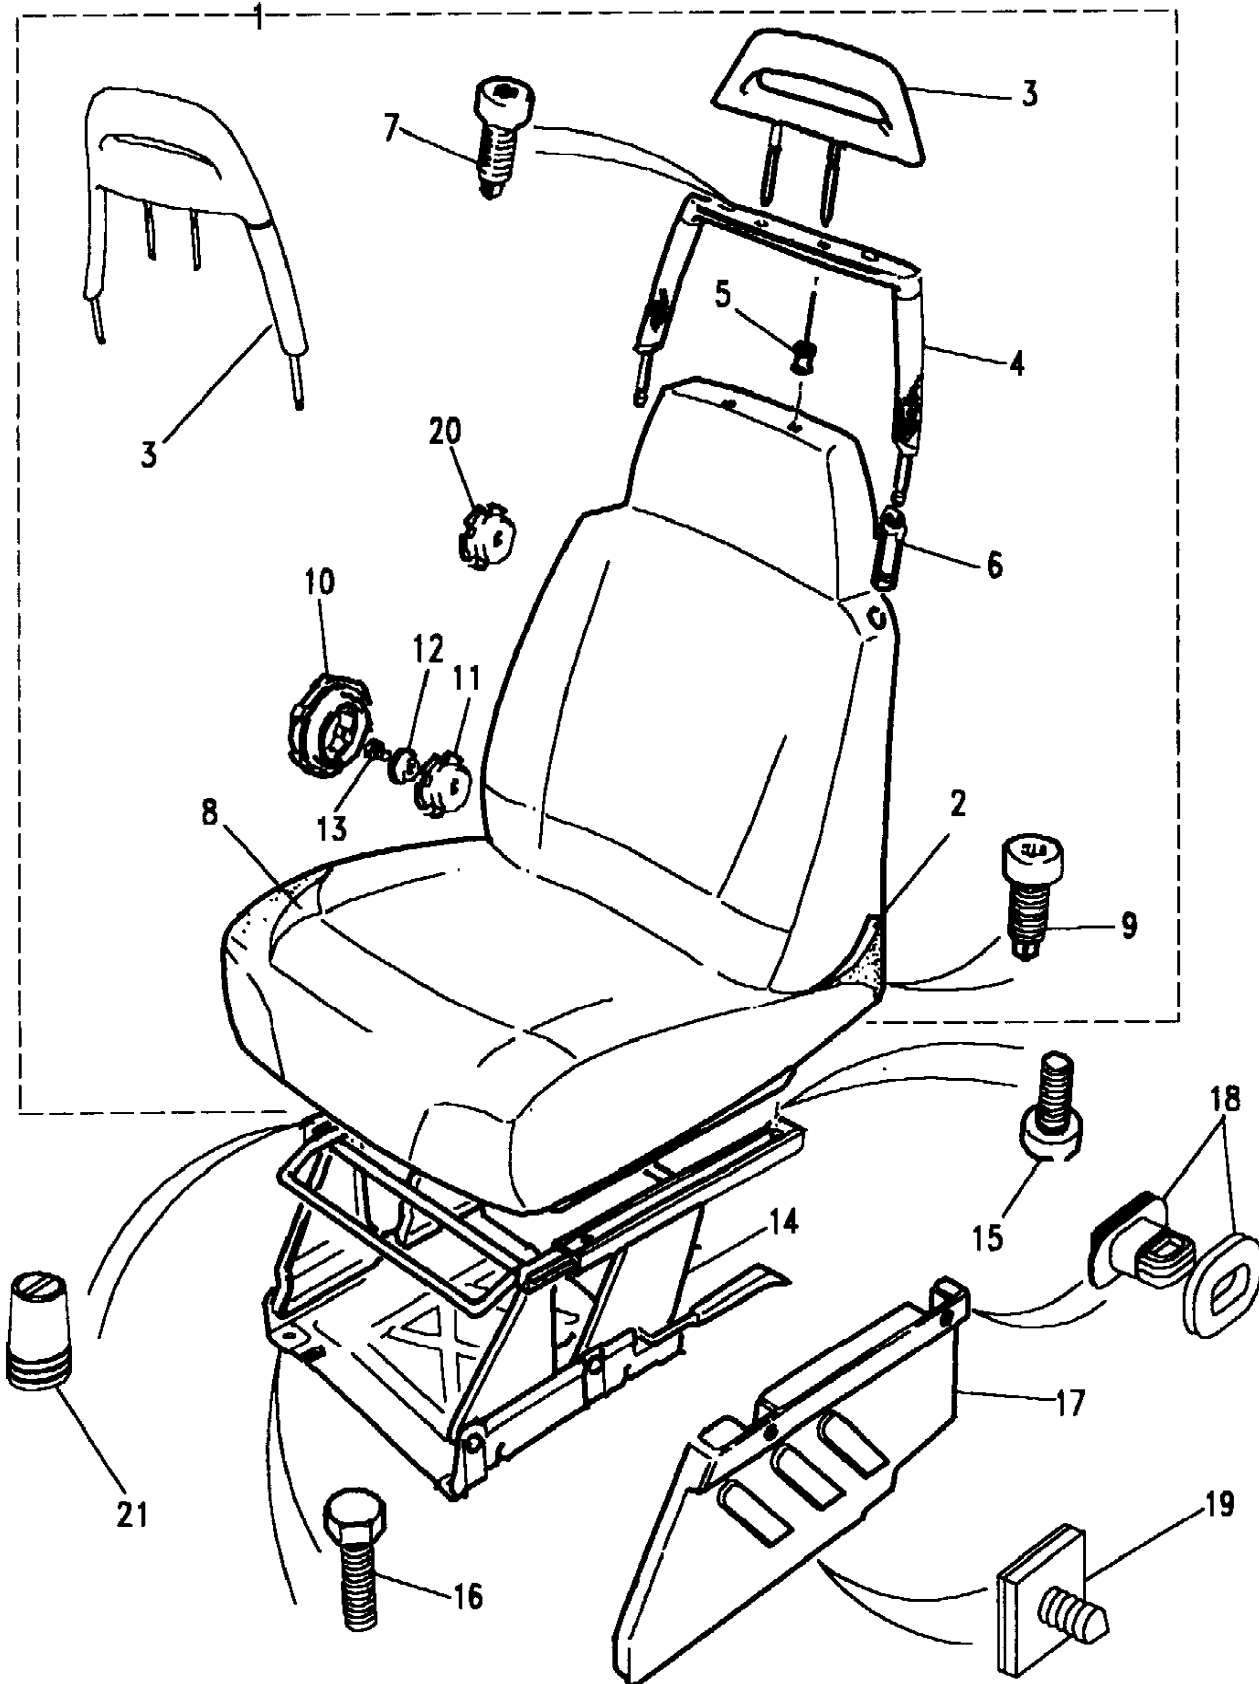

Callout	Name	Application	Remarks & Restrictions	Service No.	Qty
8	Cover assembly-front seat cushion	Change point - VIN begin KA053216, Change point - VIN end LA081991, Less Electric Driver Seat Adjuster, Less Electric Pass.Seat Adjuster	Bahama Beige	BTR9753SUC	2
		Change point - VIN begin MA081992, Less Electric Driver Seat Adjuster, Less Electric Pass.Seat Adjuster	Cloth, Dark Granite	BTR7189LOY	2
		Change point - VIN begin MA081992, Less Electric Driver Seat Adjuster, Less Electric Pass.Seat Adjuster	Cloth, Beige	BTR7189SUD	2
		Change point - VIN begin MA081992, Less Electric Driver Seat Adjuster, Less Electric Pass.Seat Adjuster	Dark Granite, Leather	BTR7182LOY	2
		Change point - VIN begin MA081992, Less Electric Driver Seat Adjuster, Less Electric Pass.Seat Adjuster	Bahama Beige, Leather	BTR7182SUC	2
		Change point - VIN begin MA081992, Less Electric Driver Seat Adjuster, Less Electric Pass.Seat Adjuster			
9	Screw	Change point - VIN end KA051155	squab to frame, M8	MWC9705	12
		Change point - VIN begin MA081992	squab to frame, M8	HYG10014	12
10	Handwheel-front seat squab manual recline mechanism	Change point - VIN end JA034313	Ash Grey	MWC9725LUN	2
		Change point - VIN begin KA034314, Change point - VIN end KA051155	Ash Grey	MWC9725LNF	2
		Change point - VIN begin KA051156	Ash Grey	BTR6115LNF	2
11	Disc support-recline handle-seat	Change point - VIN end KA051155		MWC9707	2
		Change point - VIN begin KA051156		BTR6513	2
12	Washer	Change point - VIN end KA051155	squab to frame	MWC9701	2
13	Screw	Change point - VIN end KA051155	seat recline mechanism	MWC8894	2
		Change point - VIN begin KA051156	seat recline mechanism	BTR6512	1
14	Frame assembly-manual front seat	Change point - VIN end JA034313, 3 Door Station Wagon, Less Electric Driver Seat Adjuster, Less Electric Pass.Seat Adjuster	Ash Grey, RH	MXC6310LUN	1