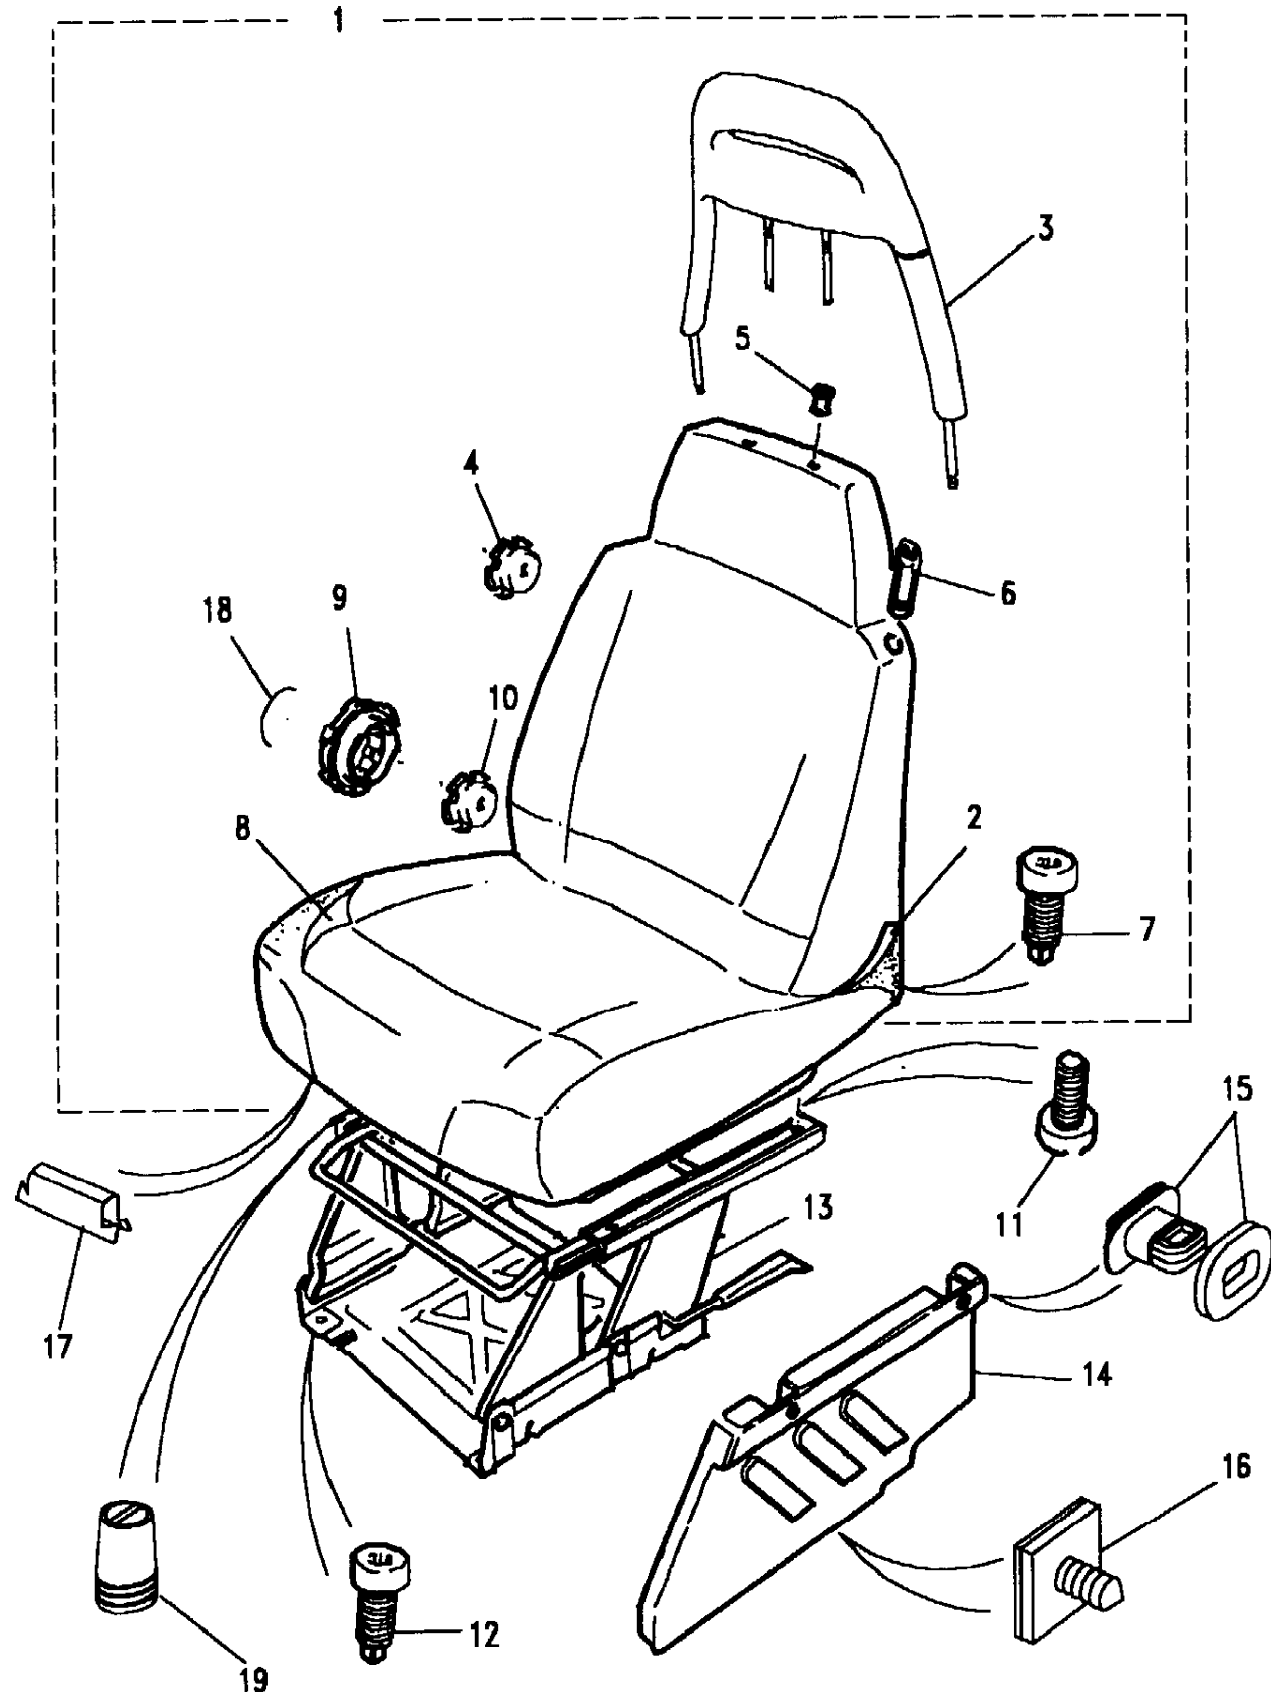

Seats
Seating
Front Seat Assembly 11/12

Discovery (FA393361-WA799999)

(CARXEA3A)

Discovery (FA393361-WA799999)

Seats
Seating
Front Seat Assembly

Callout	Name	Application	Remarks & Restrictions	Service No.	Qty
15	Catch	Change point - VIN begin TA163104, Less Electric Driver Seat Adjuster, Less Electric Pass.Seat Adjuster		BTR3264	2
		Change point - VIN begin TA501920, Less Electric Driver Seat Adjuster, Less Electric Pass.Seat Adjuster		BTR3264	2
16	Stud-plastic	Change point - VIN begin TA163104, Less Electric Driver Seat Adjuster, Less Electric Pass.Seat Adjuster		BTR3269	2
		Change point - VIN begin TA501920, Less Electric Driver Seat Adjuster, Less Electric Pass.Seat Adjuster		BTR3269	2
17	Clip-trim retention	Less Electric Driver Seat Adjuster, Less Electric Pass.Seat Adjuster		DKP5706L	2
18	Cap-recliner-seat	Change point - VIN begin TA163104, Less Electric Driver Seat Adjuster, Less Electric Pass.Seat Adjuster		AWR4322	1
		Change point - VIN begin TA501920, Less Electric Driver Seat Adjuster, Less Electric Pass.Seat Adjuster		AWR4322	1
19	Buffer rubber-seat front	Change point - VIN begin TA163104, Less Electric Driver Seat Adjuster, Less Electric Pass.Seat Adjuster		STC3184	4
		Change point - VIN begin TA501920, Less Electric Driver Seat Adjuster, Less Electric Pass.Seat Adjuster		STC3184	4
[900]	Clip	Less Electric Driver Seat Adjuster, Less Electric Pass.Seat Adjuster		NCH1351L	1
[901]	Headrestraint assembly	Less Electric Driver Seat Adjuster, Less Electric Pass.Seat Adjuster	Also serviced as part of a kit, Light Stone Beige, Leather	HAH103230SMK	2
[902]	Fastener-fir tree	Change point - VIN begin TA163104, 3 Door Station Wagon, Less Electric Driver Seat Adjuster, Less Electric Pass.Seat Adjuster	Ash Grey	MXC3130LNF	4