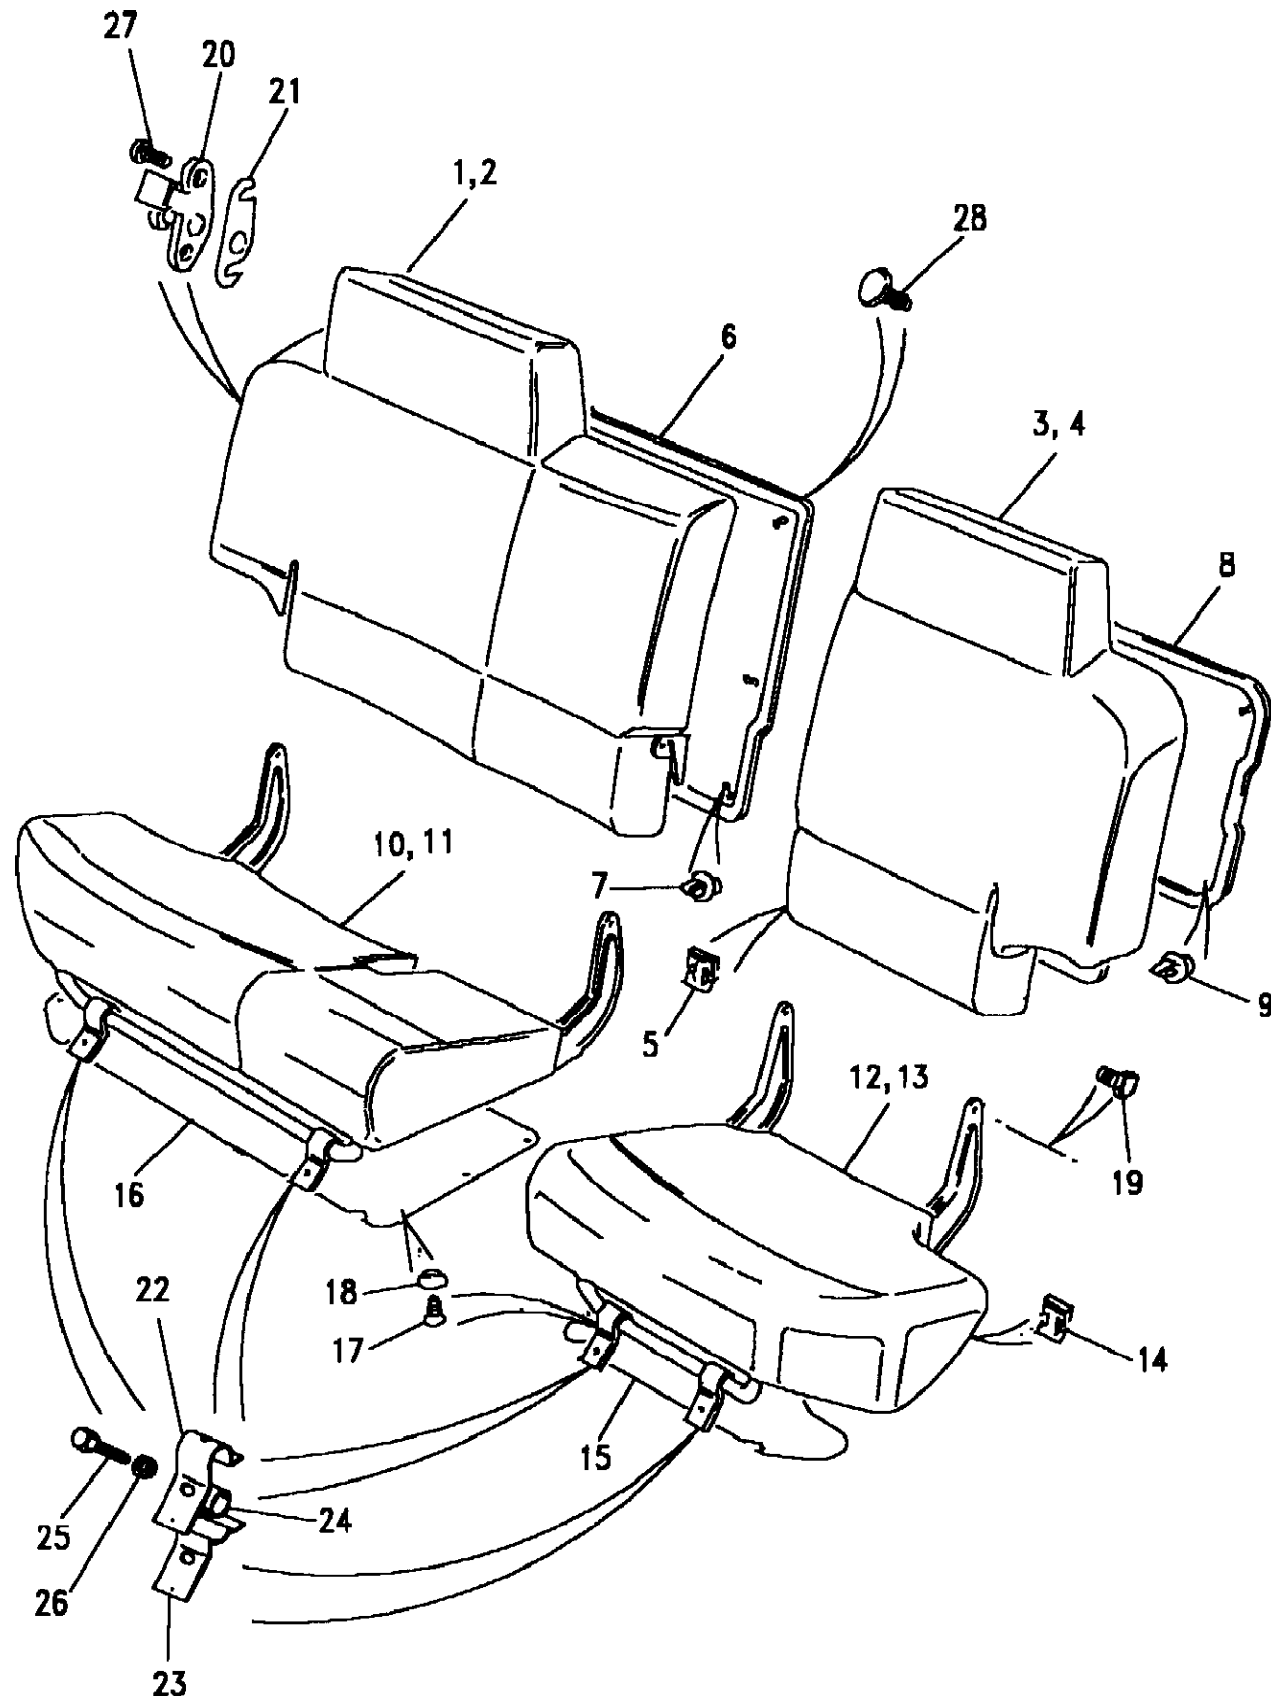

Callout	Name	Application	Remarks & Restrictions	Service No.	Qty
15	Panel-rear seat 1/3	Change point - VIN begin KA034314, Change point - VIN end MA152880 Change point - VIN begin MA152881	Ash Grey, 1/3	MXC7811LNF	1
				AWR3195	1
16	Panel-rear seat 2/3	Change point - VIN end JA034313 Change point - VIN begin KA034314, Change point - VIN end MA152880 Change point - VIN begin MA152881	Ash Grey	MXC7812LUN	1
			Ash Grey, bottom	MXC7812LNF	1
				AWR3196	1
17	Screw		panel to floor	MTC9428	15
18	Washer-cup			MTC9429	15
19	Screw		hinge to cushion, M6, cap head	SB106121	4
20	Striker-rear seat squab	Change point - VIN end KA054106 Change point - VIN end KA054106 Change point - VIN begin KA054107 Change point - VIN begin KA054107	RH	MXC1166	1
			LH	MXC1167	1
			RH	BTR4892	1
			LH	BTR4893	1
21	Shim			MXC3187	4
22	Bracket-rear seat pivot		Upper	MWC6060	4
23	Bracket-rear seat pivot		Lower, Primer	MWC6061	4
24	Bush			MWC4816	4
25	Screw		bracket to bracket	GG106301L	8
26	Washer		M6, sprung	WL106001L	8
27	Screw		striker to rear squab	SJ106200	4
28	Clip		stowage bag to panel	MXC7353	8
[900]	Spacer		hinge to cushion	PRC1352 MWC5053	4 2
[901]	Insert-plain	Change point - VIN end JA018099 Change point - VIN end JA018099	panel seat back-small	AJU1136L	7
			panel seat back-large	AJU1136L	9
[902]	Striker-rear seat squab		RH	BTR4892	1