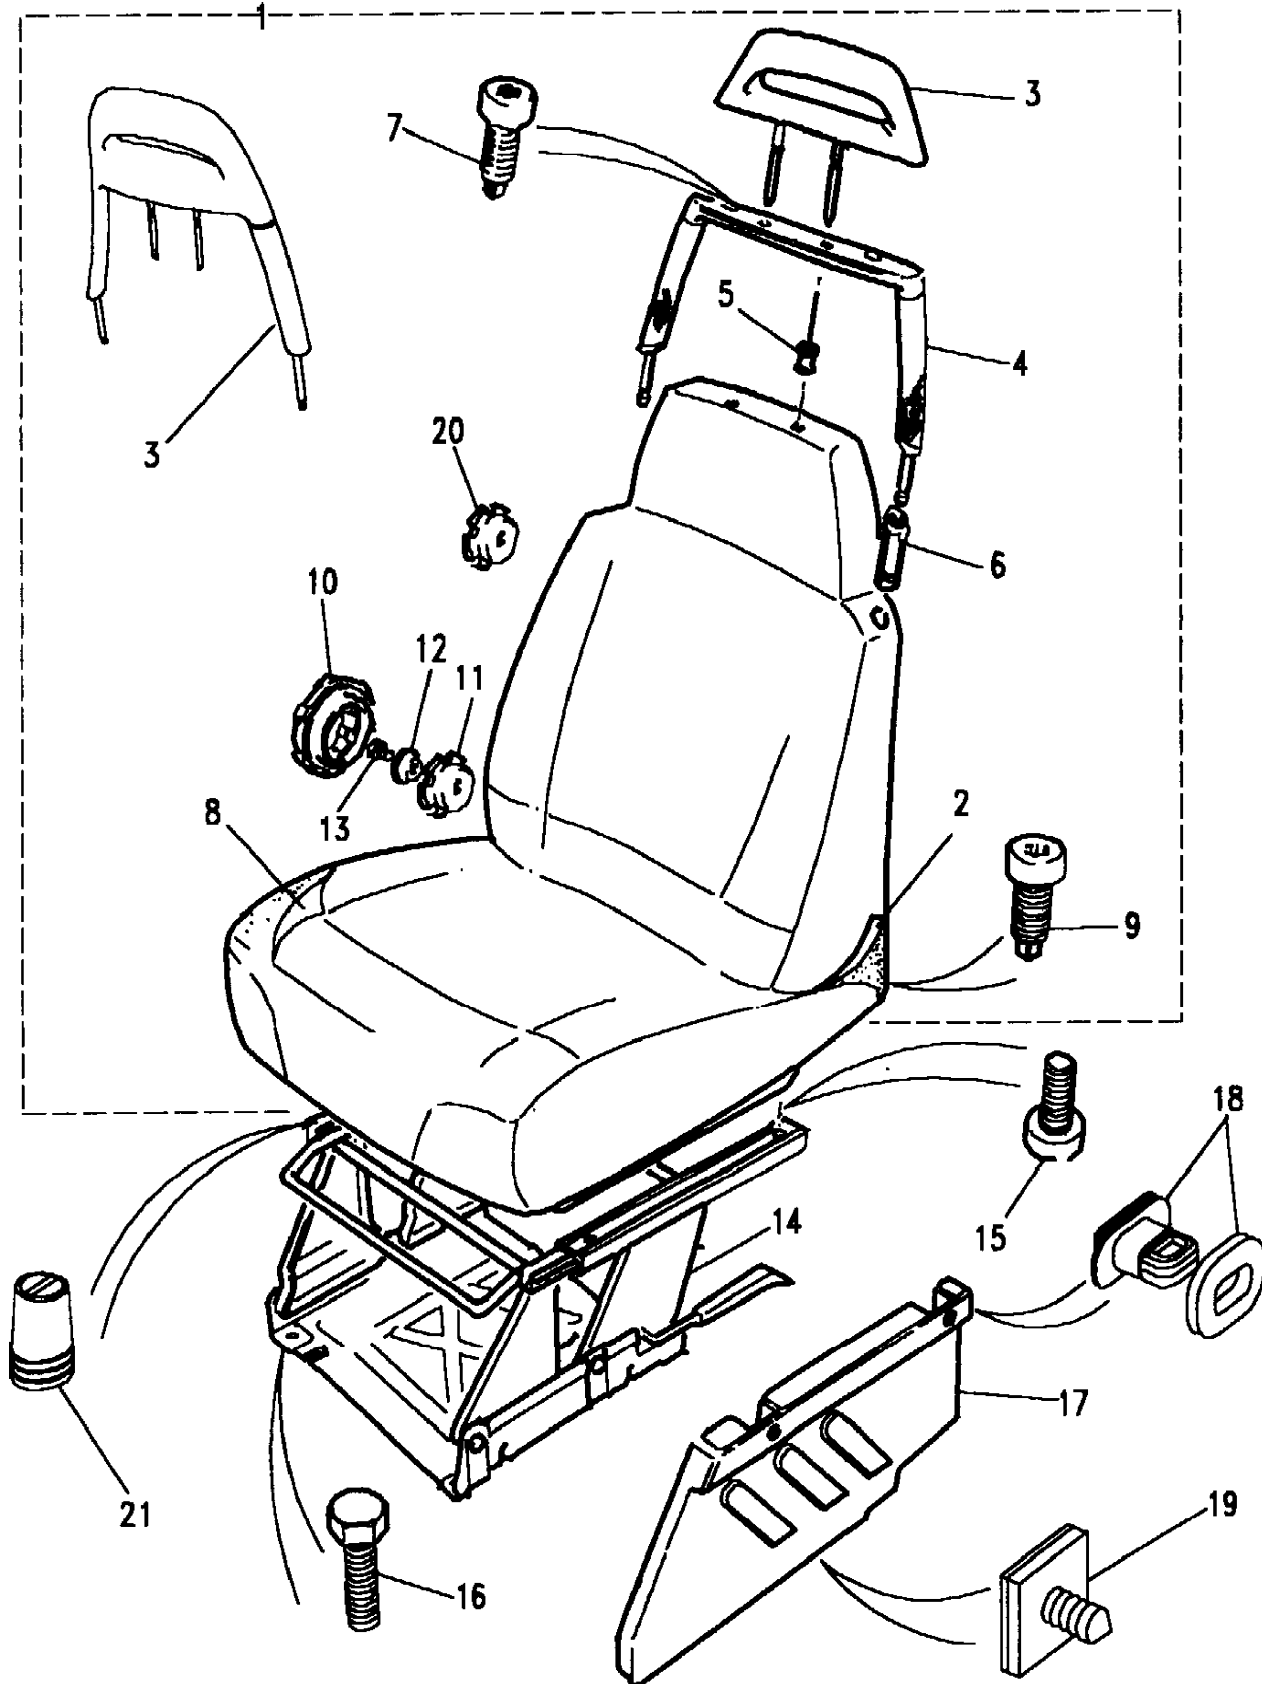

Callout	Name	Application	Remarks & Restrictions	Service No.	Qty
14	Frame assembly-manual front seat	Change point - VIN end JA034313, 3 Door Station Wagon, Less Electric Driver Seat Adjuster, Less Electric Pass.Seat Adjuster	Ash Grey, LH	MXC6311LUN	1
		Change point - VIN begin KA034314, Change point - VIN end MA104715, 3 Door Station Wagon, Less Electric Driver Seat Adjuster, Less Electric Pass.Seat Adjuster	Ash Grey, RH	MXC6310LNF	1
		Change point - VIN begin KA034314, Change point - VIN end MA104715, 3 Door Station Wagon, Less Electric Driver Seat Adjuster, Less Electric Pass.Seat Adjuster	Ash Grey, LH	MXC6311LNF	1
		Change point - VIN begin MA104716, 3 Door Station Wagon, Less Electric Driver Seat Adjuster, Less Electric Pass.Seat Adjuster	Black, RH	BTR9848PMA	1
		Change point - VIN begin MA104716, 3 Door Station Wagon, Less Electric Driver Seat Adjuster, Less Electric Pass.Seat Adjuster	Black, LH	BTR9847PMA	1
		Change point - VIN end JA034313, 5 Door Station Wagon, Less Electric Driver Seat Adjuster, Less Electric Pass.Seat Adjuster	Ash Grey, RH	MXC7270LUN	1
		Change point - VIN end JA034313, 5 Door Station Wagon, Less Electric Driver Seat Adjuster, Less Electric Pass.Seat Adjuster	Ash Grey, LH	MXC7271LUN	1
		Change point - VIN begin KA034314, Change point - VIN end MA104715, 5 Door Station Wagon, Less Electric Driver Seat Adjuster, Less Electric Pass.Seat Adjuster	Ash Grey, RH	MXC7270LNF	1
		Change point - VIN begin KA034314, Change point - VIN end MA104715, 5 Door Station Wagon, Less Electric Driver Seat Adjuster, Less Electric Pass.Seat Adjuster	Ash Grey, LH	MXC7271LNF	1
		Change point - VIN begin MA104716, 5 Door Station Wagon, Less Electric Driver Seat Adjuster, Less Electric Pass.Seat Adjuster	Black, RH	BTR9850PMA	1