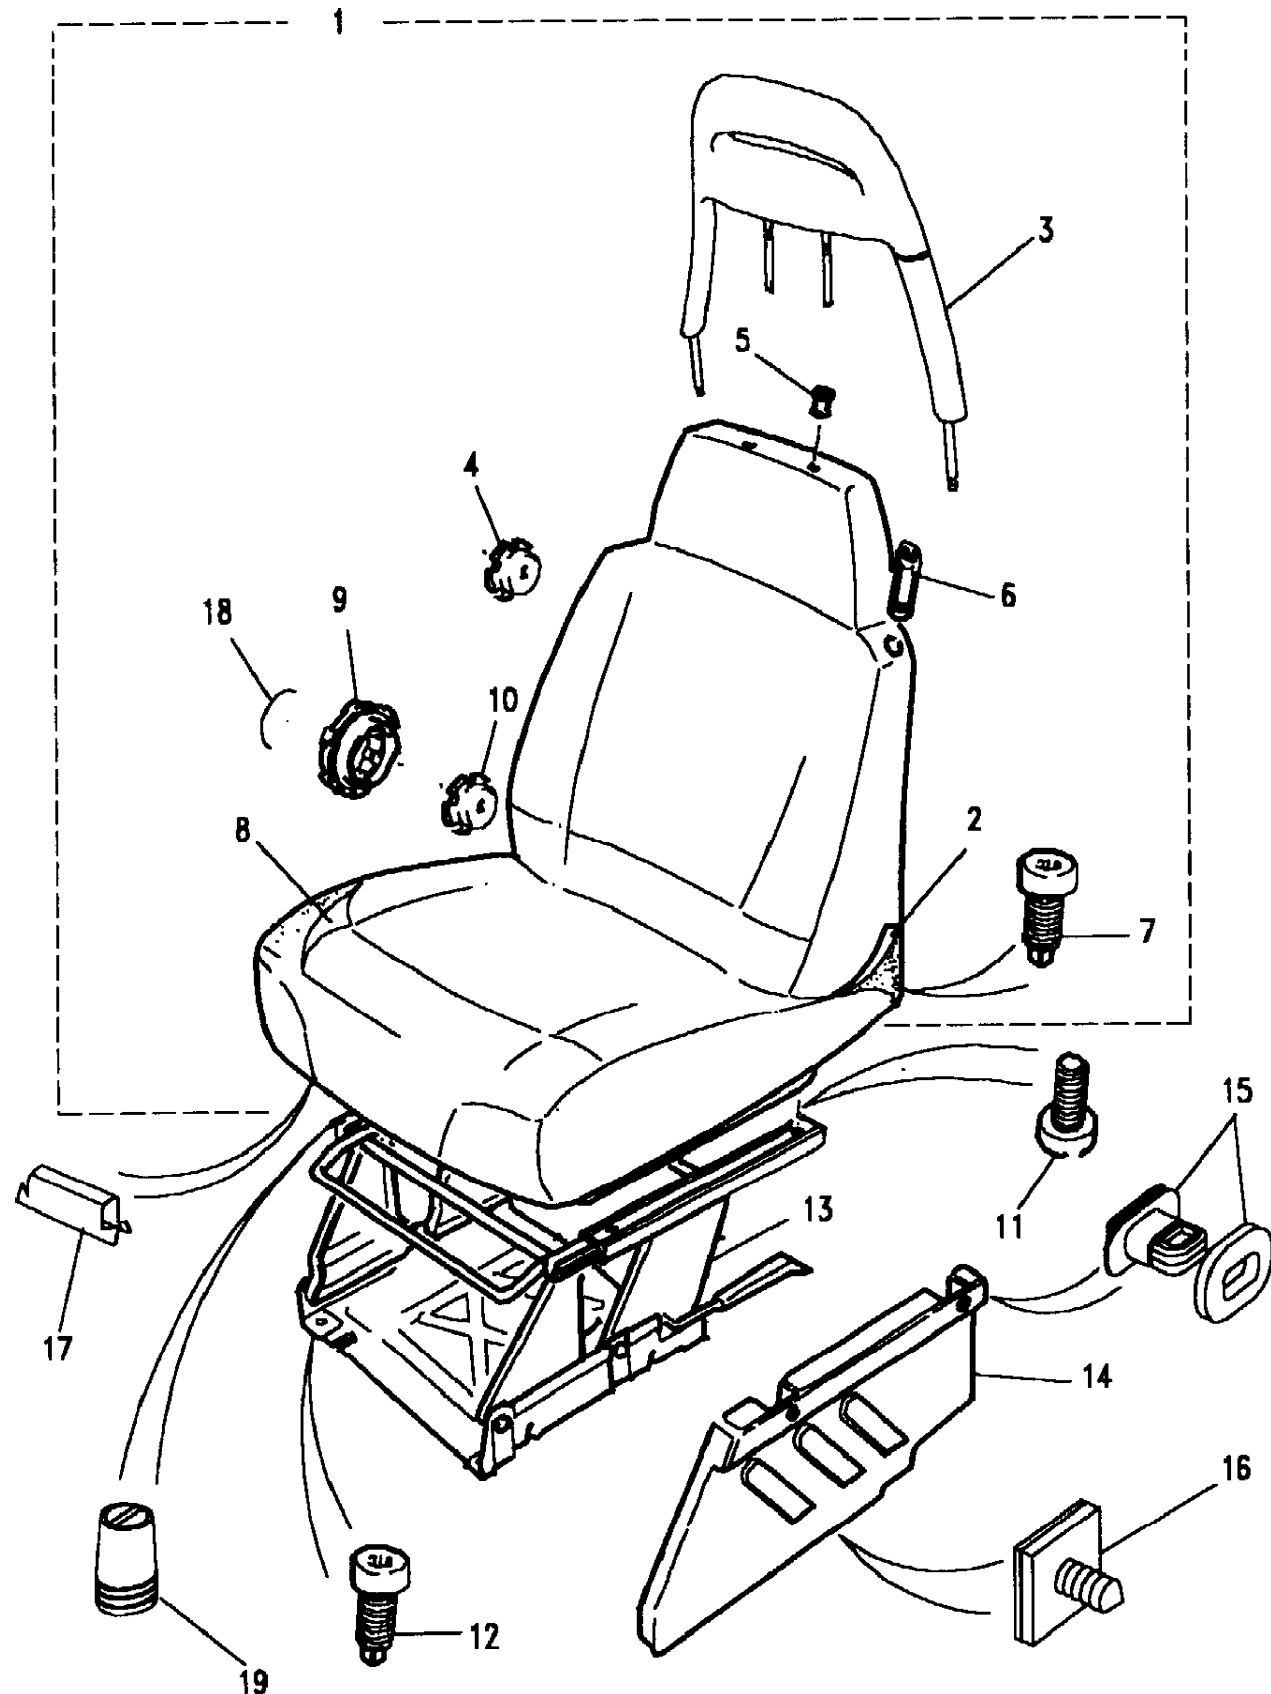

L02.005
12-2002
L4
LR0059

Seats
Seating
Front Seat Assembly 1/12

Discovery (FA393361-WA799999)

(CARXEA3A)

Discovery (FA393361-WA799999)

Seats
Seating
Front Seat Assembly

Callout	Name	Application	Remarks & Restrictions	Service No.	Qty
1	Seat-manual front	Change point - VIN begin TA163104, Change point - VIN end WA746541, 3 Door Station Wagon, Less Electric Driver Seat Adjuster, Less Electric Pass.Seat Adjuster	Cloth, RH, Dark Granite	AWR3526LOY	1
		Change point - VIN begin TA501920, Change point - VIN end WA746541, 3 Door Station Wagon, Less Electric Driver Seat Adjuster, Less Electric Pass.Seat Adjuster	Cloth, RH, Dark Granite	AWR3526LOY	1
		Change point - VIN begin TA163104, Change point - VIN end WA746541, 3 Door Station Wagon, Less Electric Driver Seat Adjuster, Less Electric Pass.Seat Adjuster	Cloth, RH, Bahama Beige	AWR3526SUC	1
		Change point - VIN begin TA501920, Change point - VIN end WA746541, 3 Door Station Wagon, Less Electric Driver Seat Adjuster, Less Electric Pass.Seat Adjuster	Cloth, RH, Bahama Beige	AWR3526SUC	1
		Change point - VIN begin TA163104, Change point - VIN end WA746541, 3 Door Station Wagon, Less Electric Driver Seat Adjuster, Less Electric Pass.Seat Adjuster	Cloth, Dark Granite, LH	AWR3525LOY	1
		Change point - VIN begin TA501920, Change point - VIN end WA746541, 3 Door Station Wagon, Less Electric Driver Seat Adjuster, Less Electric Pass.Seat Adjuster	Cloth, Dark Granite, LH	AWR3525LOY	1
		Change point - VIN begin TA163104, Change point - VIN end WA746541, 3 Door Station Wagon, Less Electric Driver Seat Adjuster, Less Electric Pass.Seat Adjuster	Cloth, Bahama Beige, LH	AWR3525SUC	1
		Change point - VIN begin TA501920, Change point - VIN end WA746541, 3 Door Station Wagon, Less Electric Driver Seat Adjuster, Less Electric Pass.Seat Adjuster	Cloth, Bahama Beige, LH	AWR3525SUC	1
		Change point - VIN begin TA163104, Change point - VIN end WA746541, 5 Door Station Wagon, Less Electric Driver Seat Adjuster, Less Electric Pass.Seat Adjuster	Cloth, RH, Dark Granite	AWR3522LOY	1