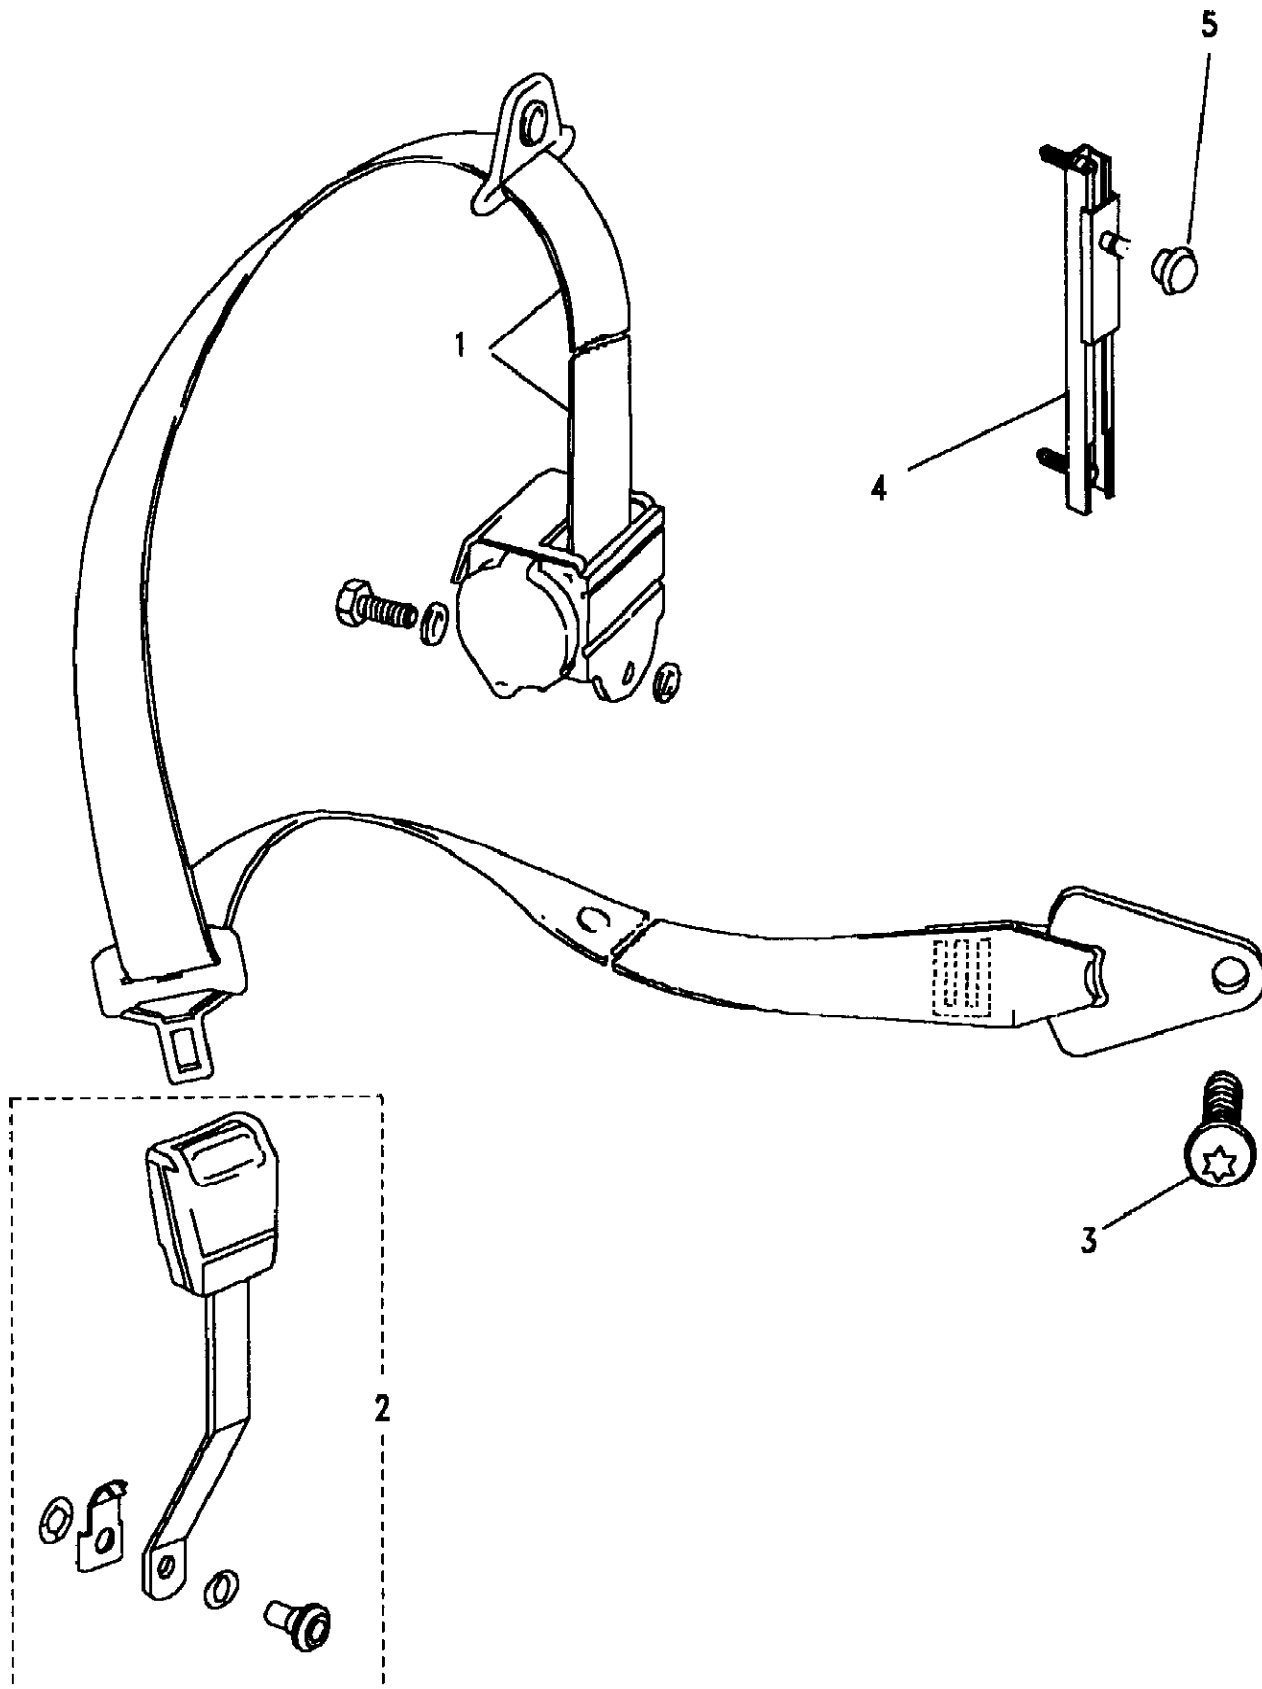

Seats
Seat Belts
Oil Cooler 1/1

Discovery (FA393361-WA799999)
(CARXPA3A)

Discovery (FA393361-WA799999)

Seats
Seat Belts
Oil Cooler

5 Door Station Wagon

Callout	Name	Application	Remarks & Restrictions	Service No.	Qty
1	Seat Belt	(+)"CDN/MEX/USA"	Passenger	EVB110490	1
		(+)"CDN/MEX/USA"	Driver	EVB110500	1
		Change point - VIN begin TA501920	Ash Grey	AWR2948LNF	2
2	Buckle-front seat belt	Change point - VIN begin TA163104	Ash Grey, non audible	AWR3004LNF	2
		Change point - VIN begin TA501920	Ash Grey, non audible	AWR3004LNF	2
		Change point - VIN begin TA163104	Ash Grey, audible	AWR3005LNF	1
		Change point - VIN begin TA501920	Ash Grey, audible	AWR3005LNF	1
3	Bolt-torx-pan	Change point - VIN begin TA163104	seat belt lower anchorage	AWR2975	2
		Change point - VIN begin TA501920	seat belt lower anchorage	AWR2975	2
4	Adjuster seatbelt height	Change point - VIN begin TA163104		BTR2125	2
		Change point - VIN begin TA501920		BTR2125	2
5	Knob-front seat belt adjuster mechanism	Change point - VIN begin TA163104	Ash Grey	BTR5811LNF	2
		Change point - VIN begin TA501920	Ash Grey	BTR5811LNF	2
		Change point - VIN begin TA163104	Dark Granite	BTR5811LOY	2
		Change point - VIN begin TA501920	Dark Granite	BTR5811LOY	2
		Change point - VIN begin TA163104	Bahama Beige	BTR5811SUC	2
		Change point - VIN begin TA501920	Bahama Beige	BTR5811SUC	2
[900]	Washer-waved	Change point - VIN begin VA539729		AWR7074L	2
		Change point - VIN begin VA708922		AWR7074	2
				AWR7074	2