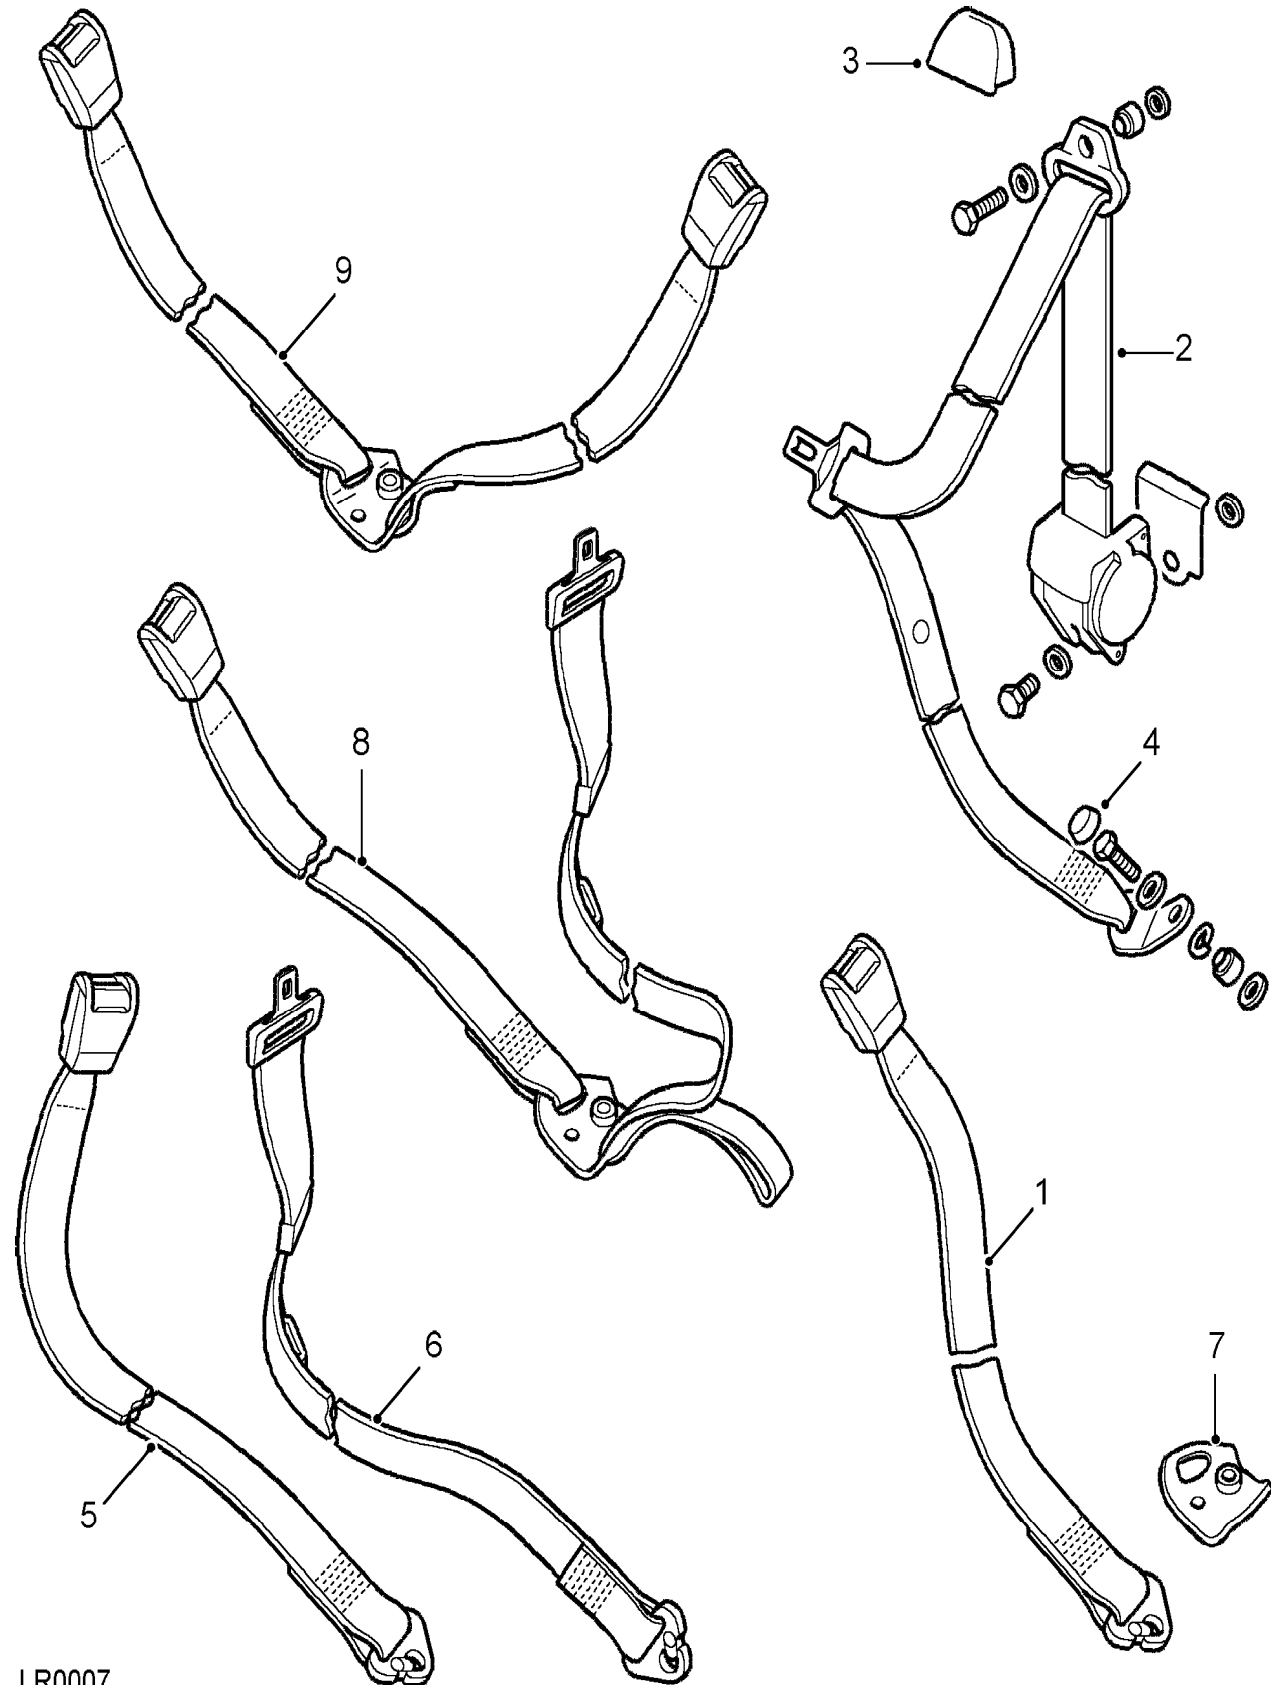

LR0007

Seats
Seat Belts
Rear Seat Belt 2/2

Discovery (FA393361-WA799999)
(LR0007)

Discovery (FA393361-WA799999)

Seats
Seat Belts
Rear Seat Belt

Callout	Name	Application	Remarks & Restrictions	Service No.	Qty
8	Seat belt assembly-short/long-rear-centre lap	Change point - VIN end JA034313	Ash	BTR737LUN	1
		Change point - VIN begin JA034314, Change point - VIN end LA081472	Ash Grey	BTR737LNF	1
		Change point - VIN begin LA081473	Ash Grey	BTR7770LNF	1
9	Seat belt assembly-double rear short end	Change point - VIN end JA034313	Ash	BTR736LUN	1
		Change point - VIN begin JA034314, Change point - VIN end LA081472	Ash Grey	BTR736LNF	1
		Change point - VIN begin LA081473	Ash Grey	BTR736LNF	1
[900]	Kit-seat belt fixing			STC1180	1