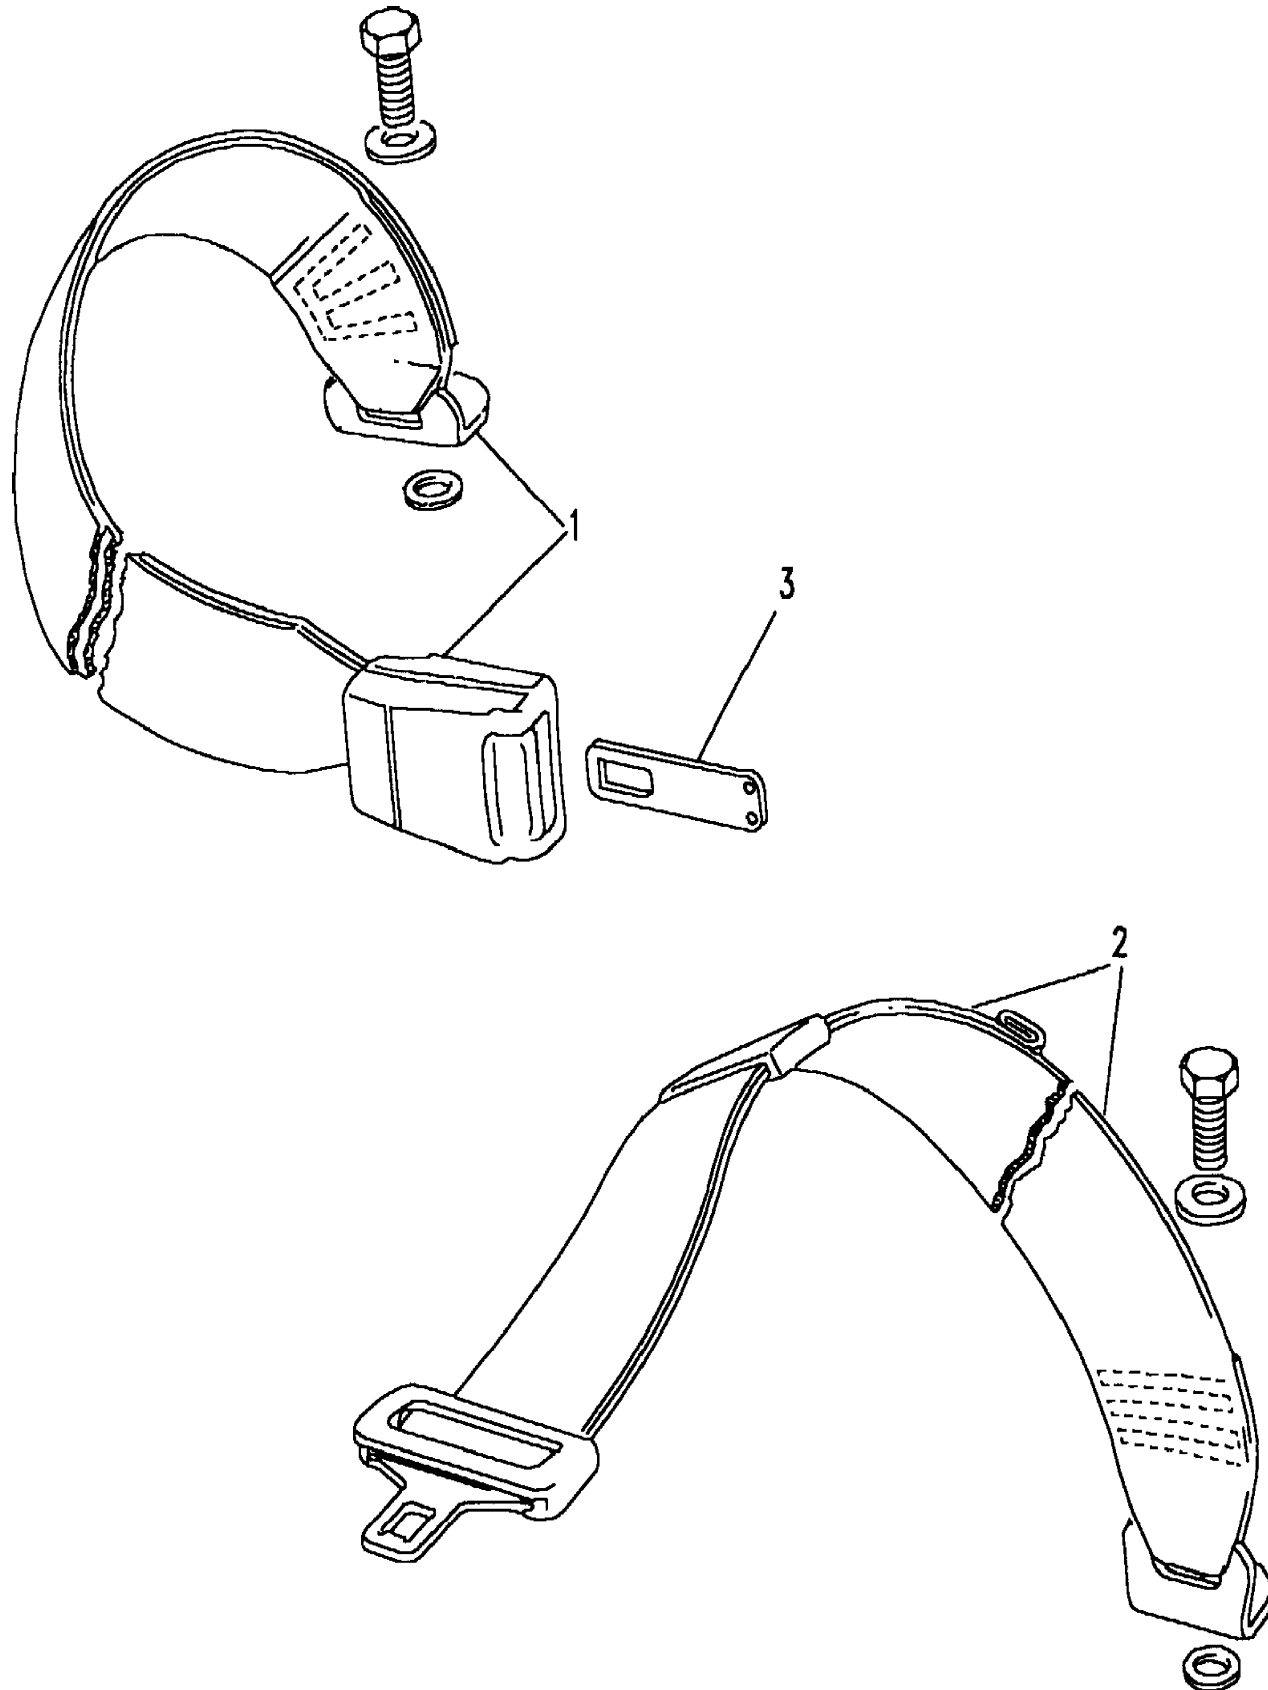

Seats
Seat Belts
Rear Seat Belt-Inward Facing 1/1

Discovery (FA393361-WA799999)
(CARXPE1B)

Discovery (FA393361-WA799999)

Seats
Seat Belts
Rear Seat Belt-Inward Facing

Callout	Name	Application	Remarks & Restrictions	Service No.	Qty
1	Buckle-lap belt	Change point - VIN end JA034313	Ash	MWC8066LUN	2
		Change point - VIN begin KA034314	Ash Grey	MWC8066LNF	2
		Change point - VIN begin LA081473	Ash Grey	BTR8163LNF	2
2	Tongue-lap belt	Change point - VIN end JA034313	Ash Grey	BTR632LUN	2
		Change point - VIN begin KA034314	Grey	BTR632LNF	2
		Change point - VIN begin LA081473	Grey	BTR8162LNF	2
3	Tongue seat belt-stowage	Change point - VIN end JA034313	Ash Grey	BTR180LUN	2
		Change point - VIN begin KA034314	Grey	BTR180LNF	2