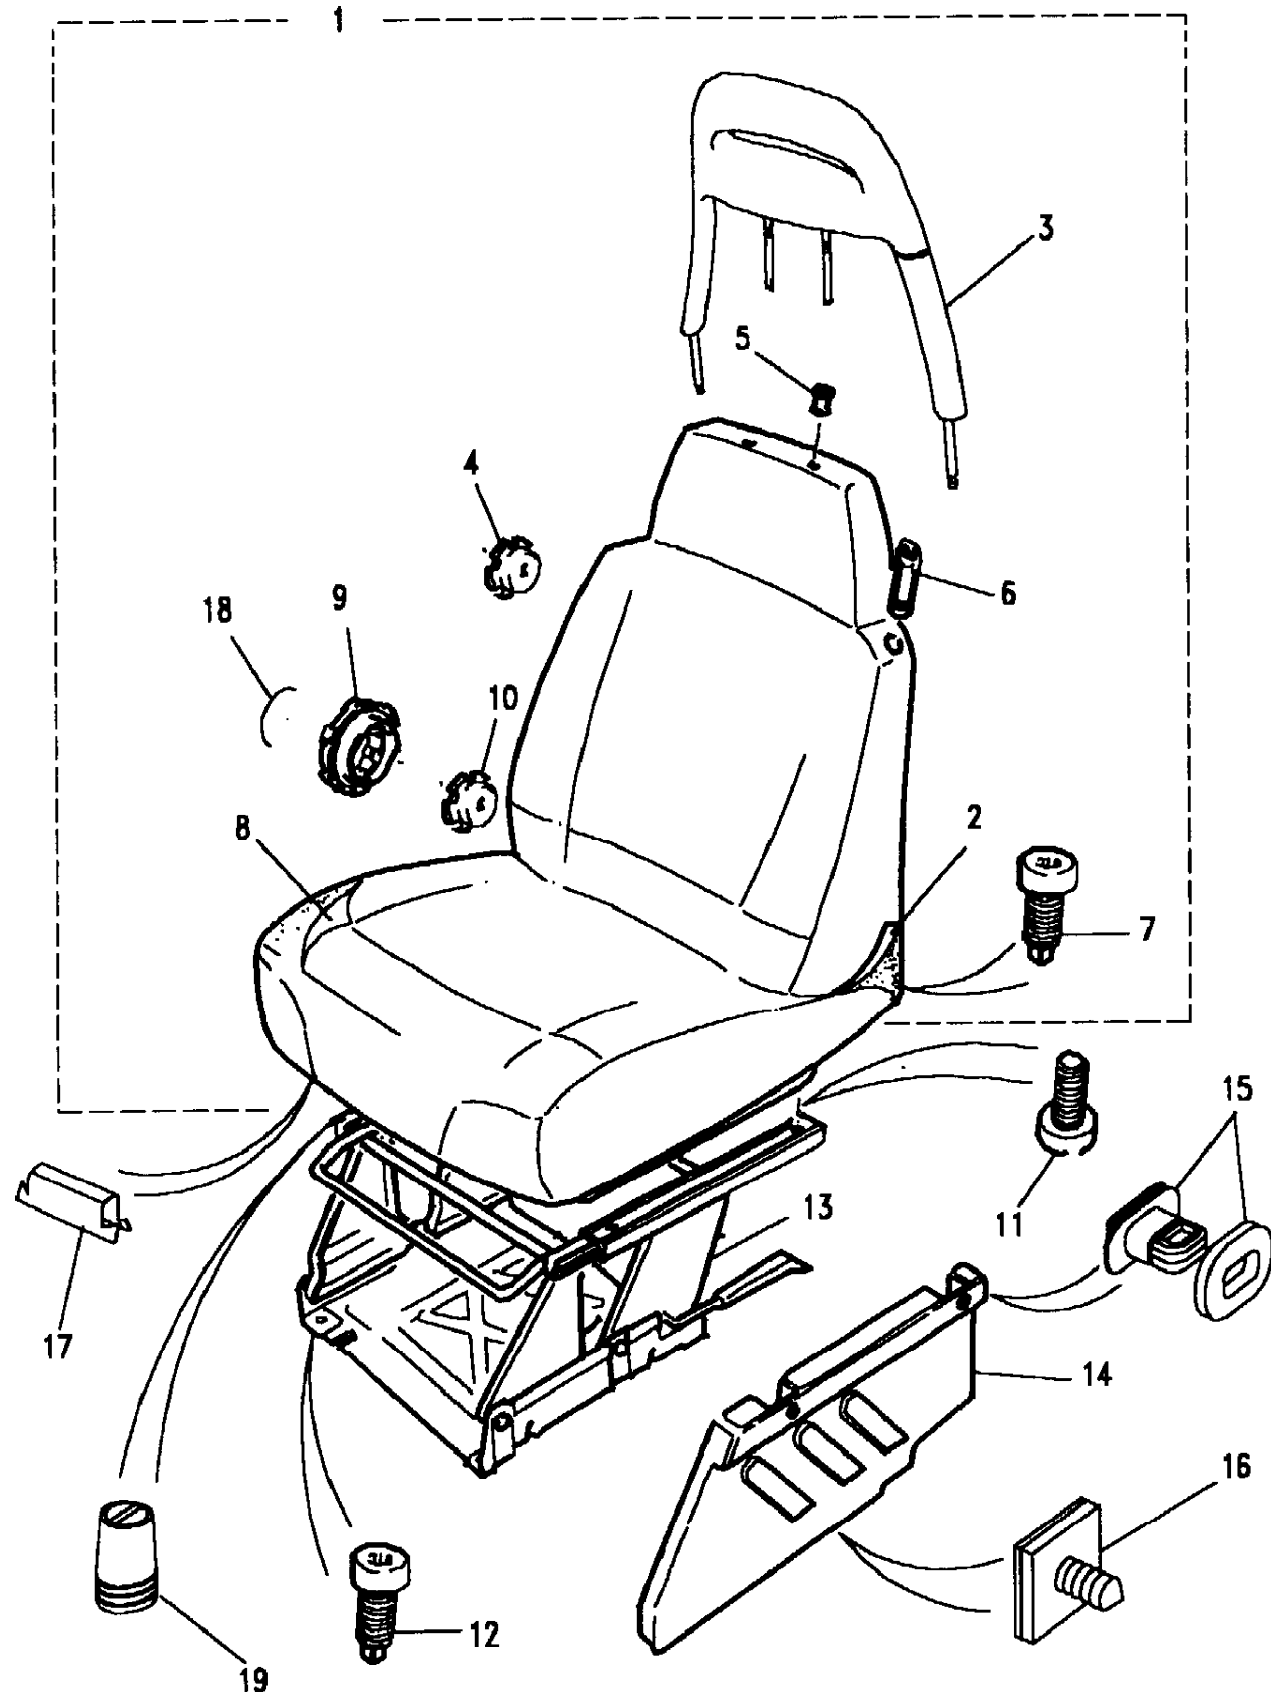

Seats
Seating
Front Seat Assembly 7/12

Discovery (FA393361-WA799999)

(CARXEA3A)

Discovery (FA393361-WA799999)

Seats
Seating
Front Seat Assembly

Callout	Name	Application	Remarks & Restrictions	Service No.	Qty
4	Handwheel-front seat squab manual lumbar support mechanism	Change point - VIN begin TA501920, Less Electric Driver Seat Adjuster, Less Electric Pass.Seat Adjuster	Ash Grey	AWR2679LNF	2
5	Escutcheon-headrest	Change point - VIN begin TA163104, Less Electric Driver Seat Adjuster, Less Electric Pass.Seat Adjuster	Dark Granite	BTR3636LOY	4
		Change point - VIN begin TA501920, Less Electric Driver Seat Adjuster, Less Electric Pass.Seat Adjuster	Dark Granite	BTR3636LOY	4
		Change point - VIN begin TA163104, Less Electric Driver Seat Adjuster, Less Electric Pass.Seat Adjuster	Sorrel Brown	BTR3636SUA	4
		Change point - VIN begin TA501920, Less Electric Driver Seat Adjuster, Less Electric Pass.Seat Adjuster	Sorrel Brown	BTR3636SUA	4
6	Insert-front headrest grab handle	Change point - VIN begin TA163104, Less Electric Driver Seat Adjuster, Less Electric Pass.Seat Adjuster	Dark Granite	MWC9719LOY	4
		Change point - VIN begin TA501920, Less Electric Driver Seat Adjuster, Less Electric Pass.Seat Adjuster	Dark Granite	MWC9719LOY	4
		Change point - VIN begin TA163104, Less Electric Driver Seat Adjuster, Less Electric Pass.Seat Adjuster	Bahama Beige	MWC9719SUC	4
		Change point - VIN begin TA501920, Less Electric Driver Seat Adjuster, Less Electric Pass.Seat Adjuster	Bahama Beige	MWC9719SUC	4
7	Screw	Change point - VIN begin TA163104, Less Electric Driver Seat Adjuster, Less Electric Pass.Seat Adjuster		AWR4108	12
		Change point - VIN begin TA501920, Less Electric Driver Seat Adjuster, Less Electric Pass.Seat Adjuster		AWR4108	12