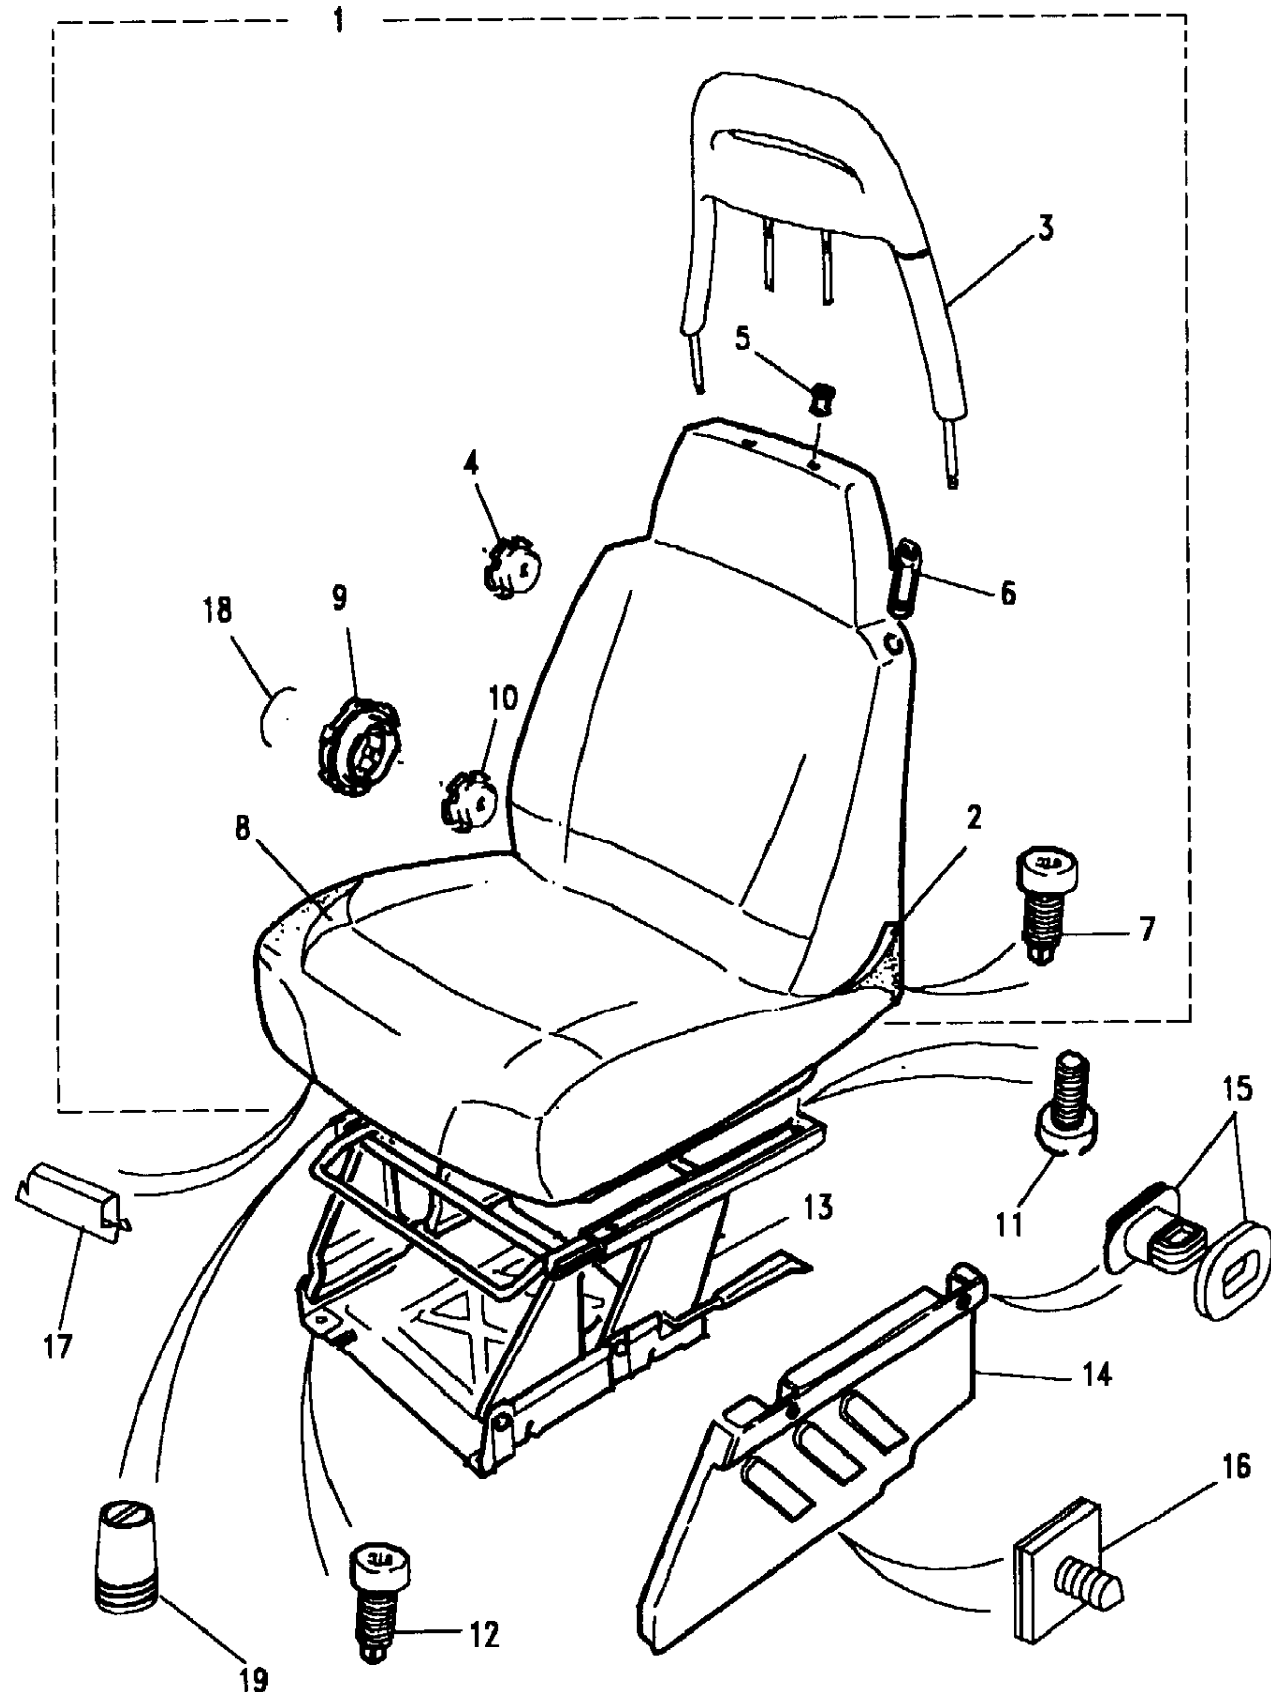

Seats
Seating
Front Seat Assembly 5/12

Discovery (FA393361-WA799999)

(CARXEA3A)

Discovery (FA393361-WA799999)

Seats
Seating
Front Seat Assembly

Callout	Name	Application	Remarks & Restrictions	Service No.	Qty
1	Seat-manual front	Change point - VIN begin WA746542, 5 Door Station Wagon, Less Electric Driver Seat Adjuster, Less Electric Pass.Seat Adjuster	Also serviced as part of a kit, Cloth, RH, Bahama Beige, Kestral	HAD129320SUC	1
		Change point - VIN begin WA746542, 5 Door Station Wagon, Less Electric Driver Seat Adjuster, Less Electric Pass.Seat Adjuster	Also serviced as part of a kit, Cloth, Bahama Beige, Kestral, LH	HAD129330SUC	1
2	Cover assembly-front seat squab	Change point - VIN begin WA746542, 3 Door Station Wagon, Less Electric Driver Seat Adjuster, Less Electric Pass.Seat Adjuster	Also serviced as part of a kit, Cloth, Dark Granite	HBA105480LOY	1
		Change point - VIN begin WA746542, 3 Door Station Wagon, Less Electric Driver Seat Adjuster, Less Electric Pass.Seat Adjuster	Also serviced as part of a kit, Cloth, Bahama Beige	HBA105480SUC	1
		Change point - VIN begin WA746542, 5 Door Station Wagon, Less Electric Driver Seat Adjuster, Less Electric Pass.Seat Adjuster	Also serviced as part of a kit, Cloth, Dark Granite	HBA105480LOY	1
		Change point - VIN begin WA746542, 5 Door Station Wagon, Less Electric Driver Seat Adjuster, Less Electric Pass.Seat Adjuster	Also serviced as part of a kit, Cloth, Bahama Beige	HBA105480SUC	1
		Change point - VIN begin TA163104, Change point - VIN end WA746541, Less Electric Driver Seat Adjuster, Less Electric Pass.Seat Adjuster	Cloth, Dark Granite	AWR3527LOY	2
		Change point - VIN begin TA501920, Change point - VIN end WA746541, Less Electric Driver Seat Adjuster, Less Electric Pass.Seat Adjuster	Cloth, Dark Granite	AWR3527LOY	2
		Change point - VIN begin TA163104, Less Electric Driver Seat Adjuster, Less Electric Pass.Seat Adjuster	Cloth, Bahama Beige	AWR3527SUC	2
		Change point - VIN begin TA501920, Less Electric Driver Seat Adjuster, Less Electric Pass.Seat Adjuster	Cloth, Bahama Beige	AWR3527SUC	2
		Change point - VIN end TA700125, Less Electric Driver Seat Adjuster, Less Electric Pass.Seat Adjuster	Dark Granite, Leather	AWR2812LOY	2