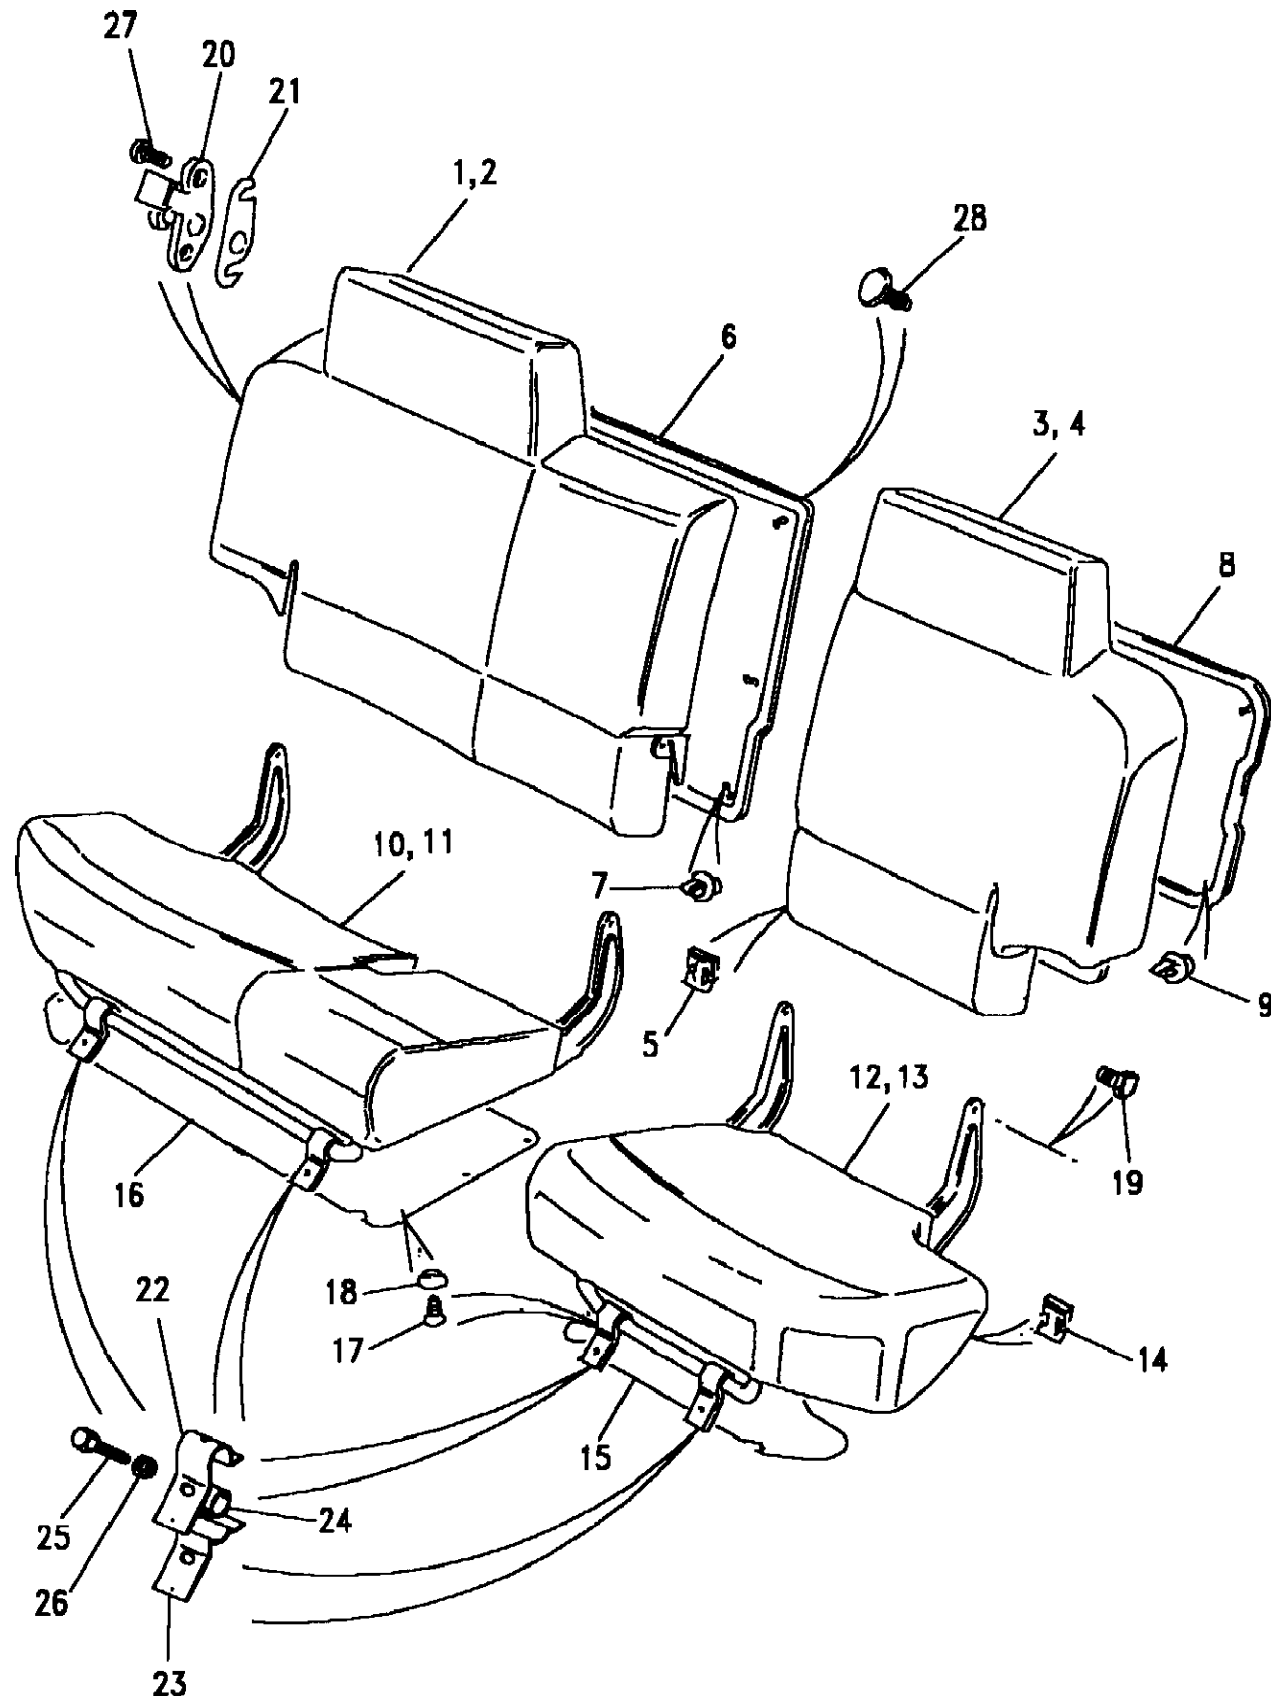

Callout	Name	Application	Remarks & Restrictions	Service No.	Qty
3	Squab-small split rear seat	Change point - VIN begin MA081992, Change point - VIN end MA104715	Cloth, Beige	BTR7147SUD	1
		Change point - VIN begin MA104716, Change point - VIN end MA163103	Cloth, Dark Granite	BTR9865LOY	1
		Change point - VIN begin MA104716, Change point - VIN end MA501919	Cloth, Dark Granite	BTR9865LOY	1
		Change point - VIN begin MA104716, Change point - VIN end MA163103	Cloth, Beige	BTR9865SUD	1
		Change point - VIN begin MA104716, Change point - VIN end MA501919	Cloth, Beige	BTR9865SUD	1
		Change point - VIN begin TA163104, Change point - VIN end WA746541	Cloth, Dark Granite	AWR3533LOY	1
		Change point - VIN begin TA501920, Change point - VIN end WA746541	Cloth, Dark Granite	AWR3533LOY	1
		Change point - VIN begin TA163104, Change point - VIN end WA746541	Cloth, Bahama Beige	AWR3533SUC	1
		Change point - VIN begin TA501920, Change point - VIN end WA746541	Cloth, Bahama Beige	AWR3533SUC	1
		Change point - VIN begin MA081992, Change point - VIN end MA104715	Dark Granite, Leather	BTR7151LOY	1
		Change point - VIN begin MA081992, Change point - VIN end MA104715	Bahama Beige, Leather	BTR7151SUC	1
		Change point - VIN begin MA104716, Change point - VIN end MA163103	Dark Granite, Leather	BTR9878LOY	1
		Change point - VIN begin MA104716, Change point - VIN end MA501919	Dark Granite, Leather	BTR9878LOY	1
		Change point - VIN begin MA104716, Change point - VIN end MA163103	Bahama Beige, Leather	BTR9878SUC	1
		Change point - VIN begin MA104716, Change point - VIN end MA501919	Bahama Beige, Leather	BTR9878SUC	1
		Change point - VIN end TA700125	Dark Granite, Leather	AWR3126LOY	1
		Change point - VIN end TA530158	Dark Granite, Leather	AWR3126LOY	1
		Change point - VIN begin TA530159	Dark Granite, Leather	AWR6089LOY	1
		Change point - VIN begin TA700126	Dark Granite, Leather	AWR6089LOY	1
		Change point - VIN begin VA547237	Dark Granite, Leather	HLE108830LOY	1
		Change point - VIN begin VA715218	Dark Granite, Leather	HLE108830LOY	1
		Change point - VIN begin TA530159	Bahama Beige, Leather	AWR3126SUC	1
		Change point - VIN begin TA700126	Bahama Beige, Leather	AWR3126SUC	1