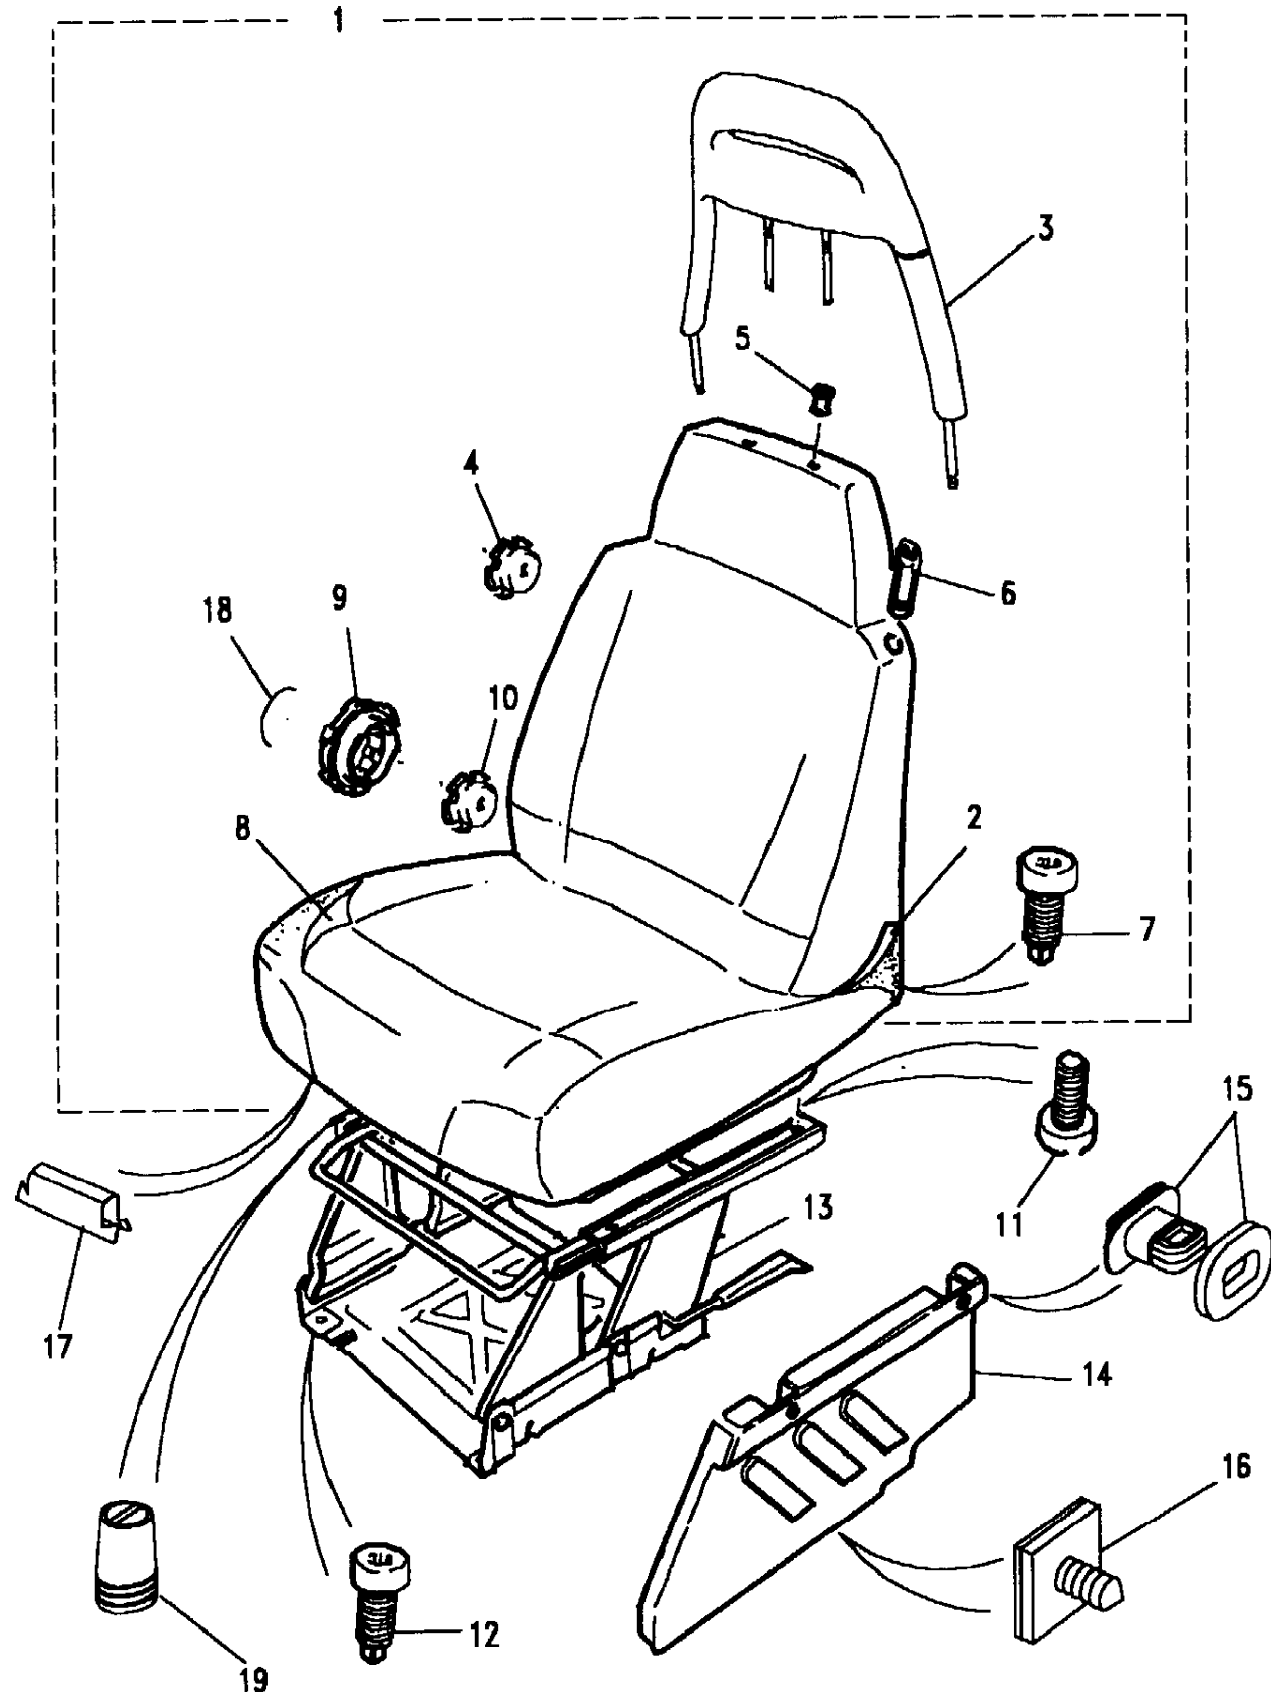

L02.005
12-2002
L4
LR0059

Seats
Seating
Front Seat Assembly 1/12

Discovery (FA393361-WA799999)

(CARXEA3A)

Discovery (FA393361-WA799999)

Seats
Seating
Front Seat Assembly

Callout	Name	Application	Remarks & Restrictions	Service No.	Qty
1	Seat-manual front	Change point - VIN begin TA163104, Change point - VIN end WA746541, 3 Door Station Wagon, Less Electric Driver Seat Adjuster, Less Electric Pass.Seat Adjuster	Cloth, RH, Dark Granite	AWR3526LOY	1
		Change point - VIN begin TA501920, Change point - VIN end WA746541, 3 Door Station Wagon, Less Electric Driver Seat Adjuster, Less Electric Pass.Seat Adjuster	Cloth, RH, Dark Granite	AWR3526LOY	1
		Change point - VIN begin TA163104, Change point - VIN end WA746541, 3 Door Station Wagon, Less Electric Driver Seat Adjuster, Less Electric Pass.Seat Adjuster	Cloth, RH, Bahama Beige	AWR3526SUC	1
		Change point - VIN begin TA501920, Change point - VIN end WA746541, 3 Door Station Wagon, Less Electric Driver Seat Adjuster, Less Electric Pass.Seat Adjuster	Cloth, RH, Bahama Beige	AWR3526SUC	1
		Change point - VIN begin TA163104, Change point - VIN end WA746541, 3 Door Station Wagon, Less Electric Driver Seat Adjuster, Less Electric Pass.Seat Adjuster	Cloth, Dark Granite, LH	AWR3525LOY	1
		Change point - VIN begin TA501920, Change point - VIN end WA746541, 3 Door Station Wagon, Less Electric Driver Seat Adjuster, Less Electric Pass.Seat Adjuster	Cloth, Dark Granite, LH	AWR3525LOY	1
		Change point - VIN begin TA163104, Change point - VIN end WA746541, 3 Door Station Wagon, Less Electric Driver Seat Adjuster, Less Electric Pass.Seat Adjuster	Cloth, Bahama Beige, LH	AWR3525SUC	1
		Change point - VIN begin TA501920, Change point - VIN end WA746541, 3 Door Station Wagon, Less Electric Driver Seat Adjuster, Less Electric Pass.Seat Adjuster	Cloth, Bahama Beige, LH	AWR3525SUC	1
		Change point - VIN begin TA163104, Change point - VIN end WA746541, 5 Door Station Wagon, Less Electric Driver Seat Adjuster, Less Electric Pass.Seat Adjuster	Cloth, RH, Dark Granite	AWR3522LOY	1