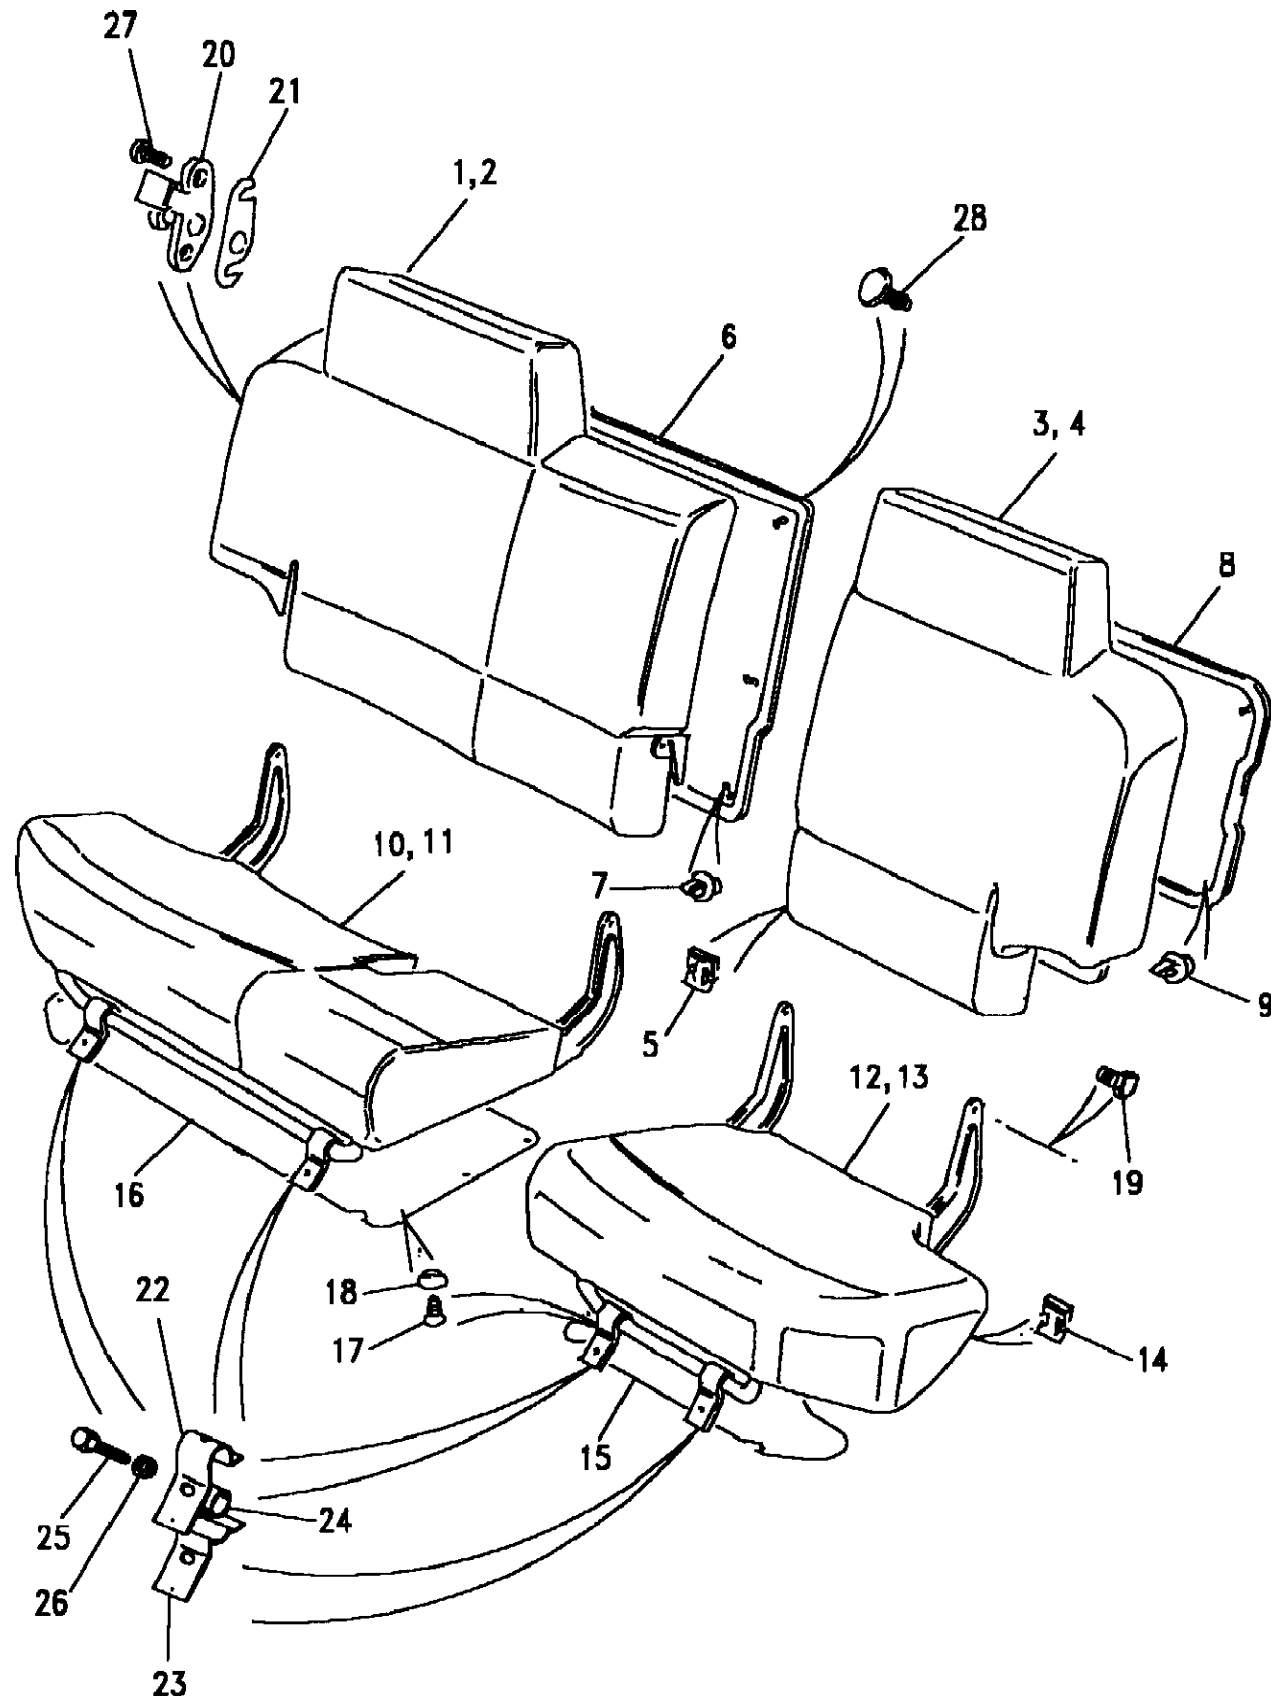

Seats
Seating
Rear-with Logo 2/2

Discovery (FA393361-WA799999)
(CARXGC1B)

Discovery (FA393361-WA799999)

Seats
Seating
Rear-with Logo

Callout	Name	Application	Remarks & Restrictions	Service No.	Qty
21	Shim			MXC3187	4
22	Bracket-rear seat pivot		Upper	MWC6060	4
23	Bracket-rear seat pivot		Lower, Primer	MWC6061	4
24	Bush			MWC4816	4
25	Screw		bracket to bracket	GG106301L	8
26	Washer		M6, sprung	WL106001L	8
27	Screw		striker to rear squab	SJ106200	4
[900]	Washer-Plain		M6	WJ106001L	9
[901]	Nut-spiralok		squab to panel	302532	9
[902]	Insert-plain			AJU1136L	7
[903]	Spacer			PRC1352	4