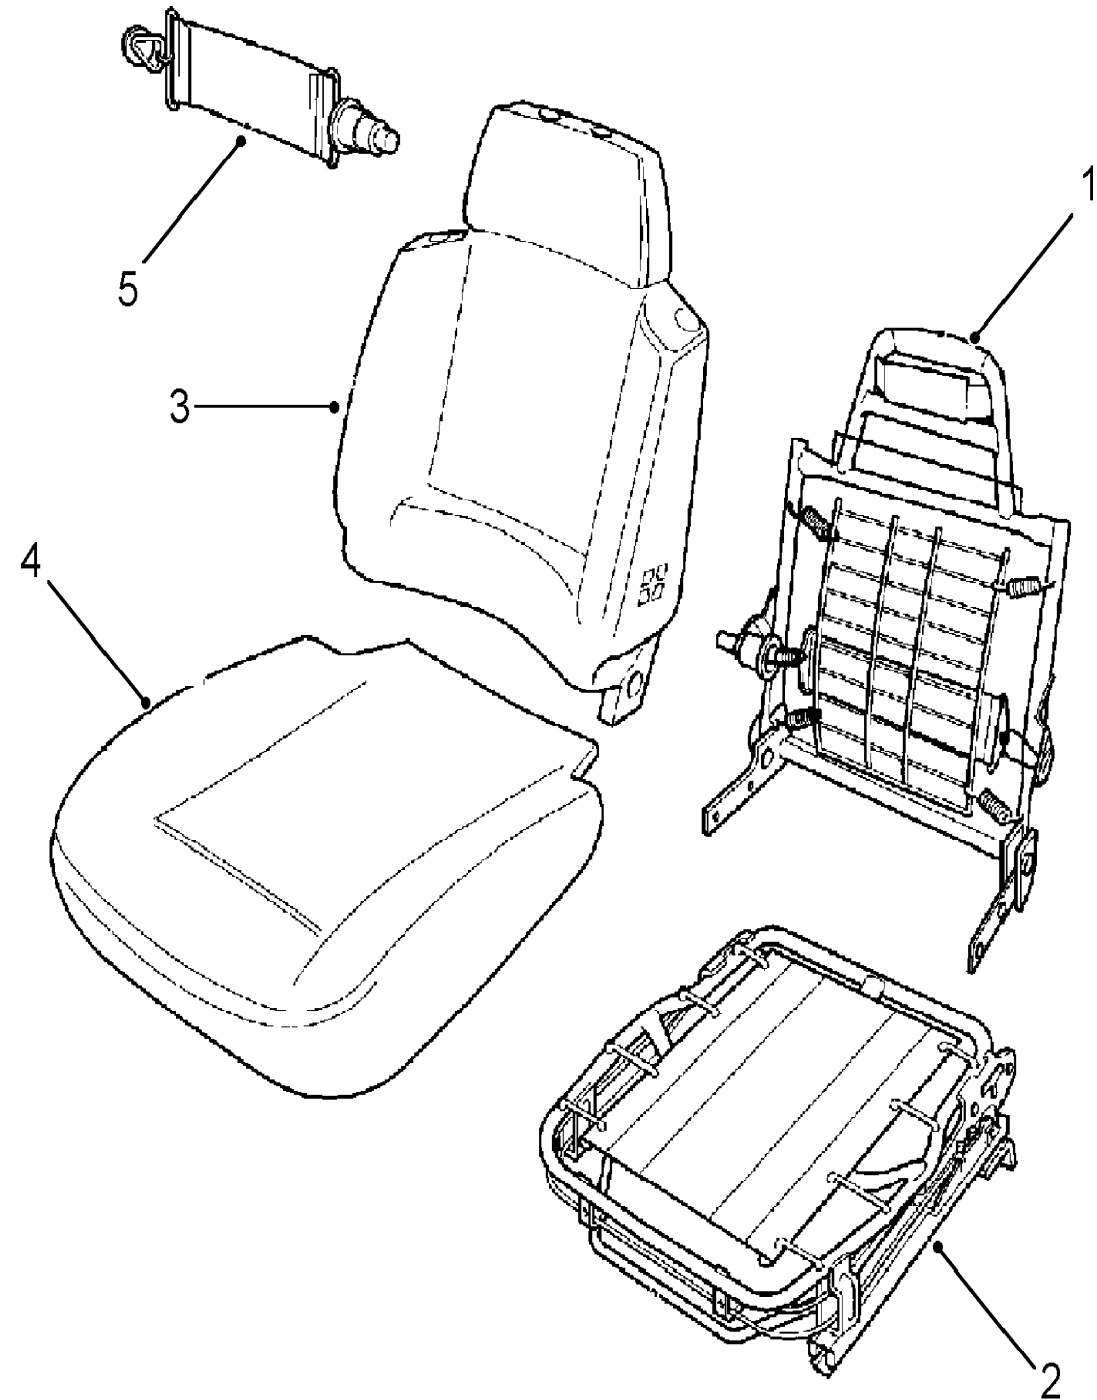

Seats
Seating
Front-Frames-Electric 1/1

Discovery (FA393361-WA799999)
(CARXEE2A)

Discovery (FA393361-WA799999)

Seats
Seating
Front-Frames-Electric

Callout	Name	Application	Remarks & Restrictions	Service No.	Qty
1	Frame-assembly-seat-front-electric		Electric seats	AWR2116	1
2	Foam cushion		Electric seats	AWR2118	1
3	Foam-squab		Electric seats	AWR2117	1
4	Diaphragm.		Electric seats	AWR2416	1
5	Diaphragm-rear outer front seat		Electric seats	MTC9931	1
6	Spring-front seat squab suspension		Electric seats, top	MUC1515	2
7	Spring-front seat squab suspension		Electric seats, bottom	MUC1514	2
8	Kit-lumber mechanism		Electric seats, RH	AWR4320	1
			Electric seats, LH	AWR4321	1
9	Pad heated seat	Change point - VIN begin VA534104	Electric seats, squab	AWR3295	2
		Change point - VIN begin VA703237	Electric seats, squab	AWR3295	2
		Change point - VIN begin VA534104	Electric seats, Cushion	AWR3296	2
		Change point - VIN begin VA703237	Electric seats, Cushion	AWR3296	2