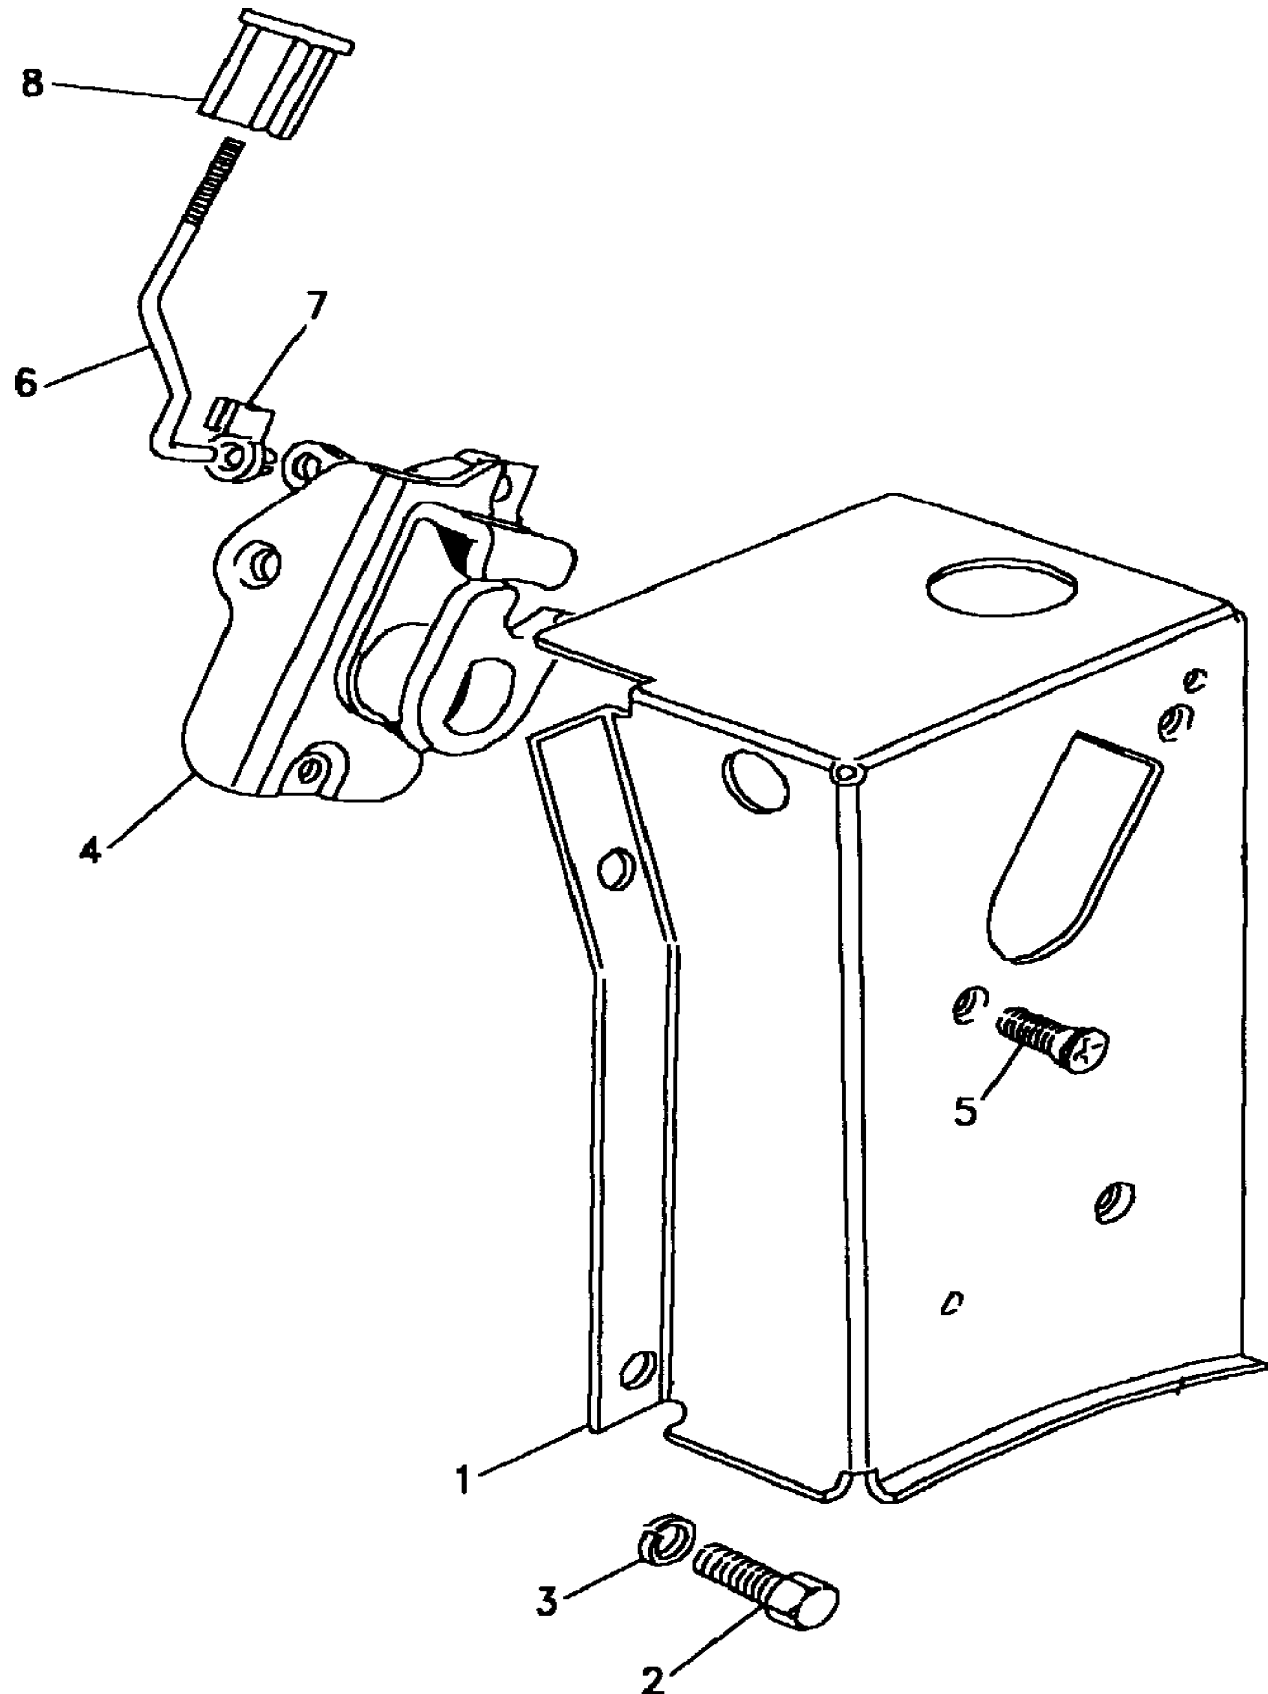

Seats
Seating
Side Supports-Rear 1/1

Discovery (FA393361-WA799999)
(CARXGC2A)

Discovery (FA393361-WA799999)

Seats
Seating
Side Supports-Rear

Callout	Name	Application	Remarks & Restrictions	Service No.	Qty
1	Bracket-rear seat release catch		RH	MXC6025	1
			LH	MXC6026	1
2	Screw-flanged head		M6 X 16, Flanged Head	FS106167L	8
3	Washer		6MM	WA106041L	8
4	Latch assembly-rear seat squab		LH	MWC8299	1
			RH	MWC8300	1
5	Screw		Support Bracket, M6 X 20, counter sunk, recessed	SF106201L	6
6	Rod-rear seat squab latch link		RH	MXC6441	1
			LH	MXC6442	1
7	Clip			MXC1198	2
8	Button-rear seat squab release	Change point - VIN end JA034313 Change point - VIN begin KA034314	Winchester Grey	MXC3073LUL	2
			Ash Grey	MXC3073LNF	2