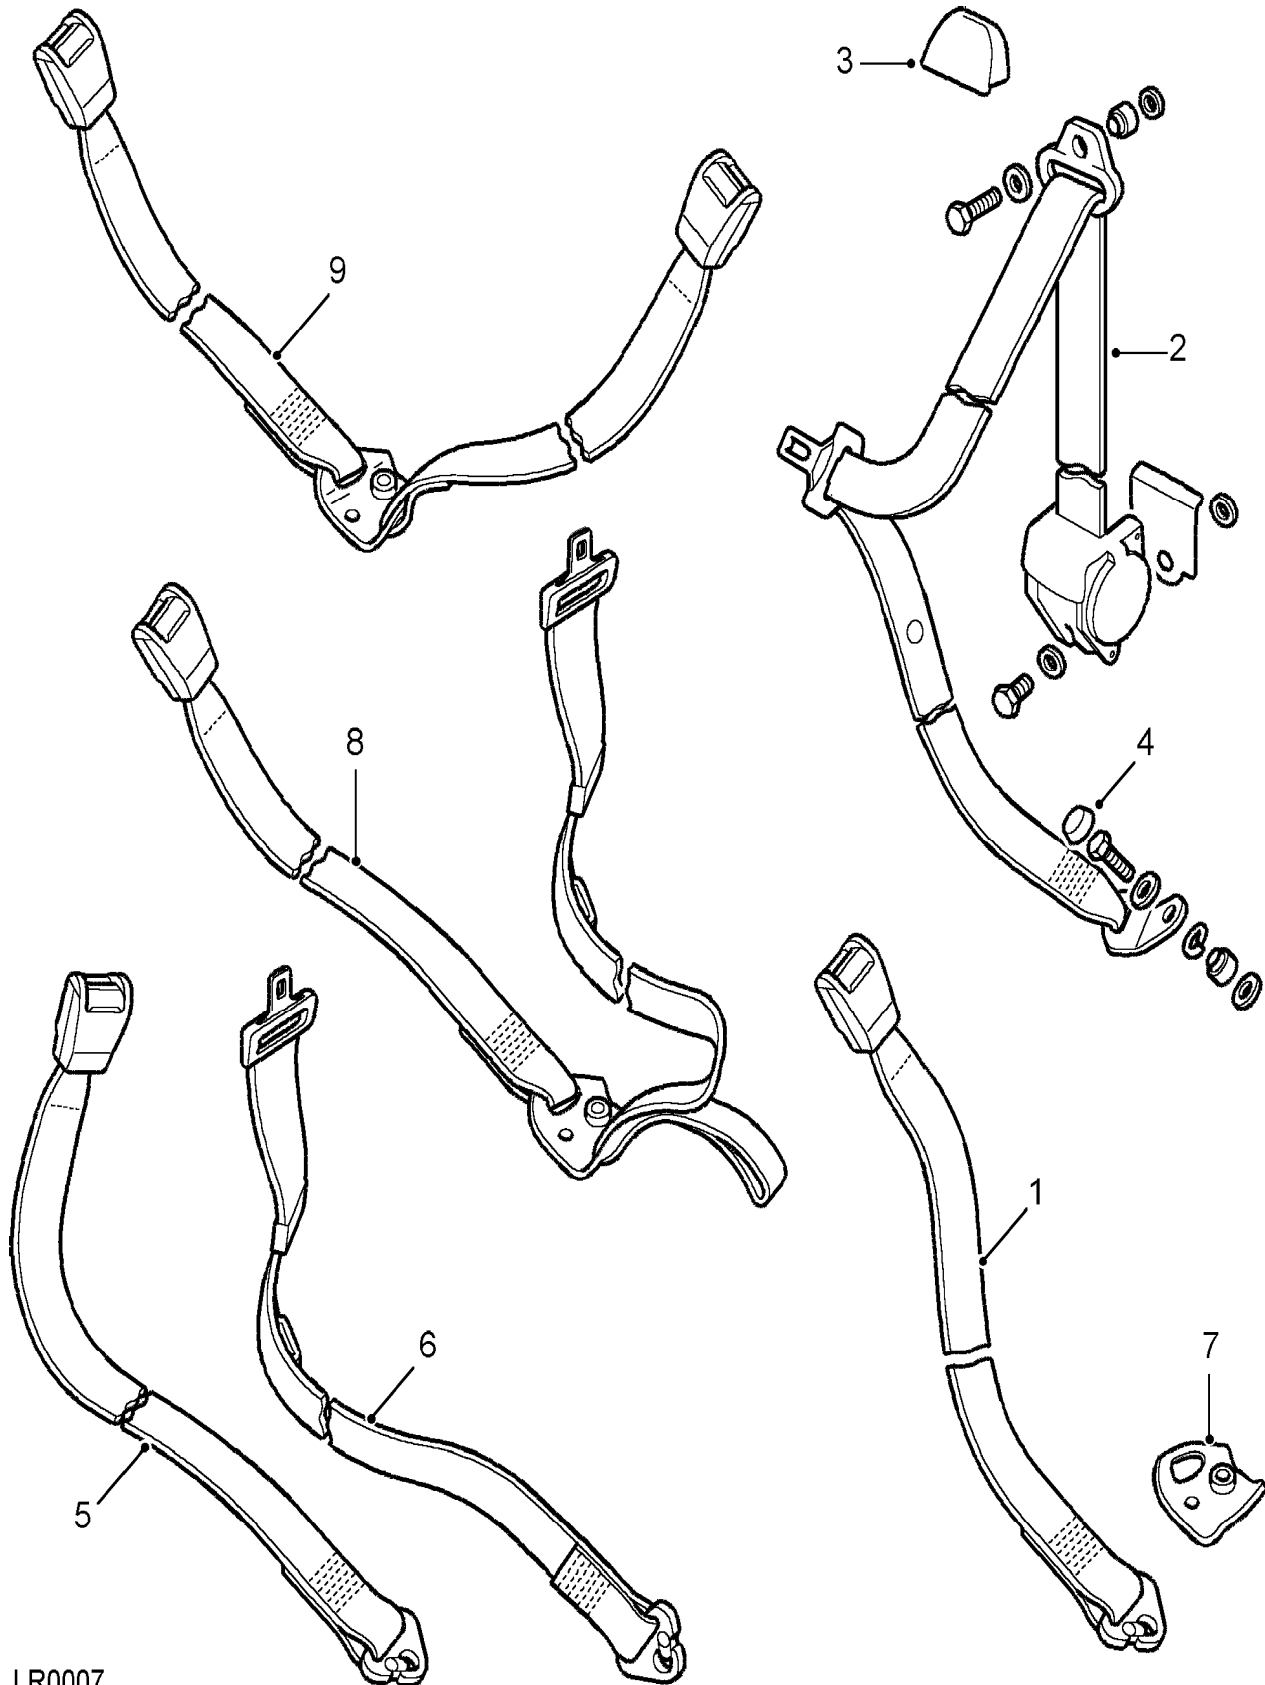

Seats
Seat Belts
Rear Seat Belt 1/2

Discovery (FA393361-WA799999)

(LR0007)

Discovery (FA393361-WA799999)

Seats
Seat Belts
Rear Seat Belt

Callout	Name	Application	Remarks & Restrictions	Service No.	Qty		
1	Buckle-lap belt	Change point - VIN end JA034313	Ash	BTR478LUN	2		
		Change point - VIN begin KA034314	Ash Grey	BTR478LNF	2		
2	Seat belt assembly-individual rear	Change point - VIN end JA034313, 3 Door Station Wagon, (-)"AUS"	RH, Ash	MWC8064LUN	1		
		Change point - VIN end JA034313, 3 Door Station Wagon, (-)"AUS"	Ash, LH	MWC8065LUN	1		
		Change point - VIN end JA034313, 5 Door Station Wagon, (-)"AUS"	RH, Ash	BTR951LUN	1		
		Change point - VIN end JA034313, 5 Door Station Wagon, (-)"AUS"	Ash, LH	BTR952LUN	1		
		Change point - VIN begin KA034314, 3 Door Station Wagon	Ash Grey, RH	BTR7768LNF	1		
		Change point - VIN begin KA034314, 5 Door Station Wagon	Ash Grey, RH	BTR7768LNF	1		
		Change point - VIN begin KA034314, 3 Door Station Wagon	Ash Grey, LH	BTR7767LNF	1		
		Change point - VIN begin KA034314, 5 Door Station Wagon	Ash Grey, LH	BTR7767LNF	1		
		3	Cover-front seat belt upper anchorage	Change point - VIN begin LA073075	Ash	BTR717LUN	2
				4	Cap-seat belt bolt head	Change point - VIN end HA009343	Ash
Change point - VIN begin HA009344, Change point - VIN end JA034313	Ash	BTR1884LUN	2				
5	Buckle-lap belt	Change point - VIN begin HA009344, Change point - VIN end LA073074	Black	BTR1884PMA	2		
		Change point - VIN begin LA073075	Ash Grey	BTR1884LNF	2		
		Change point - VIN end JA034313	Ash	BTR8356LNF	2		
		Change point - VIN begin KA034314, Change point - VIN end LA081472	Ash Grey	BTR478LUN	1		
6	Tongue-lap belt	Change point - VIN end JA034313	Ash	BTR478LNF	1		
		Change point - VIN begin KA034314	Ash Grey	BTR633LUN	1		
7	Plate-rear seat belt male anchor		Twin	BTR633LNF	1		
				MXC7264	1		