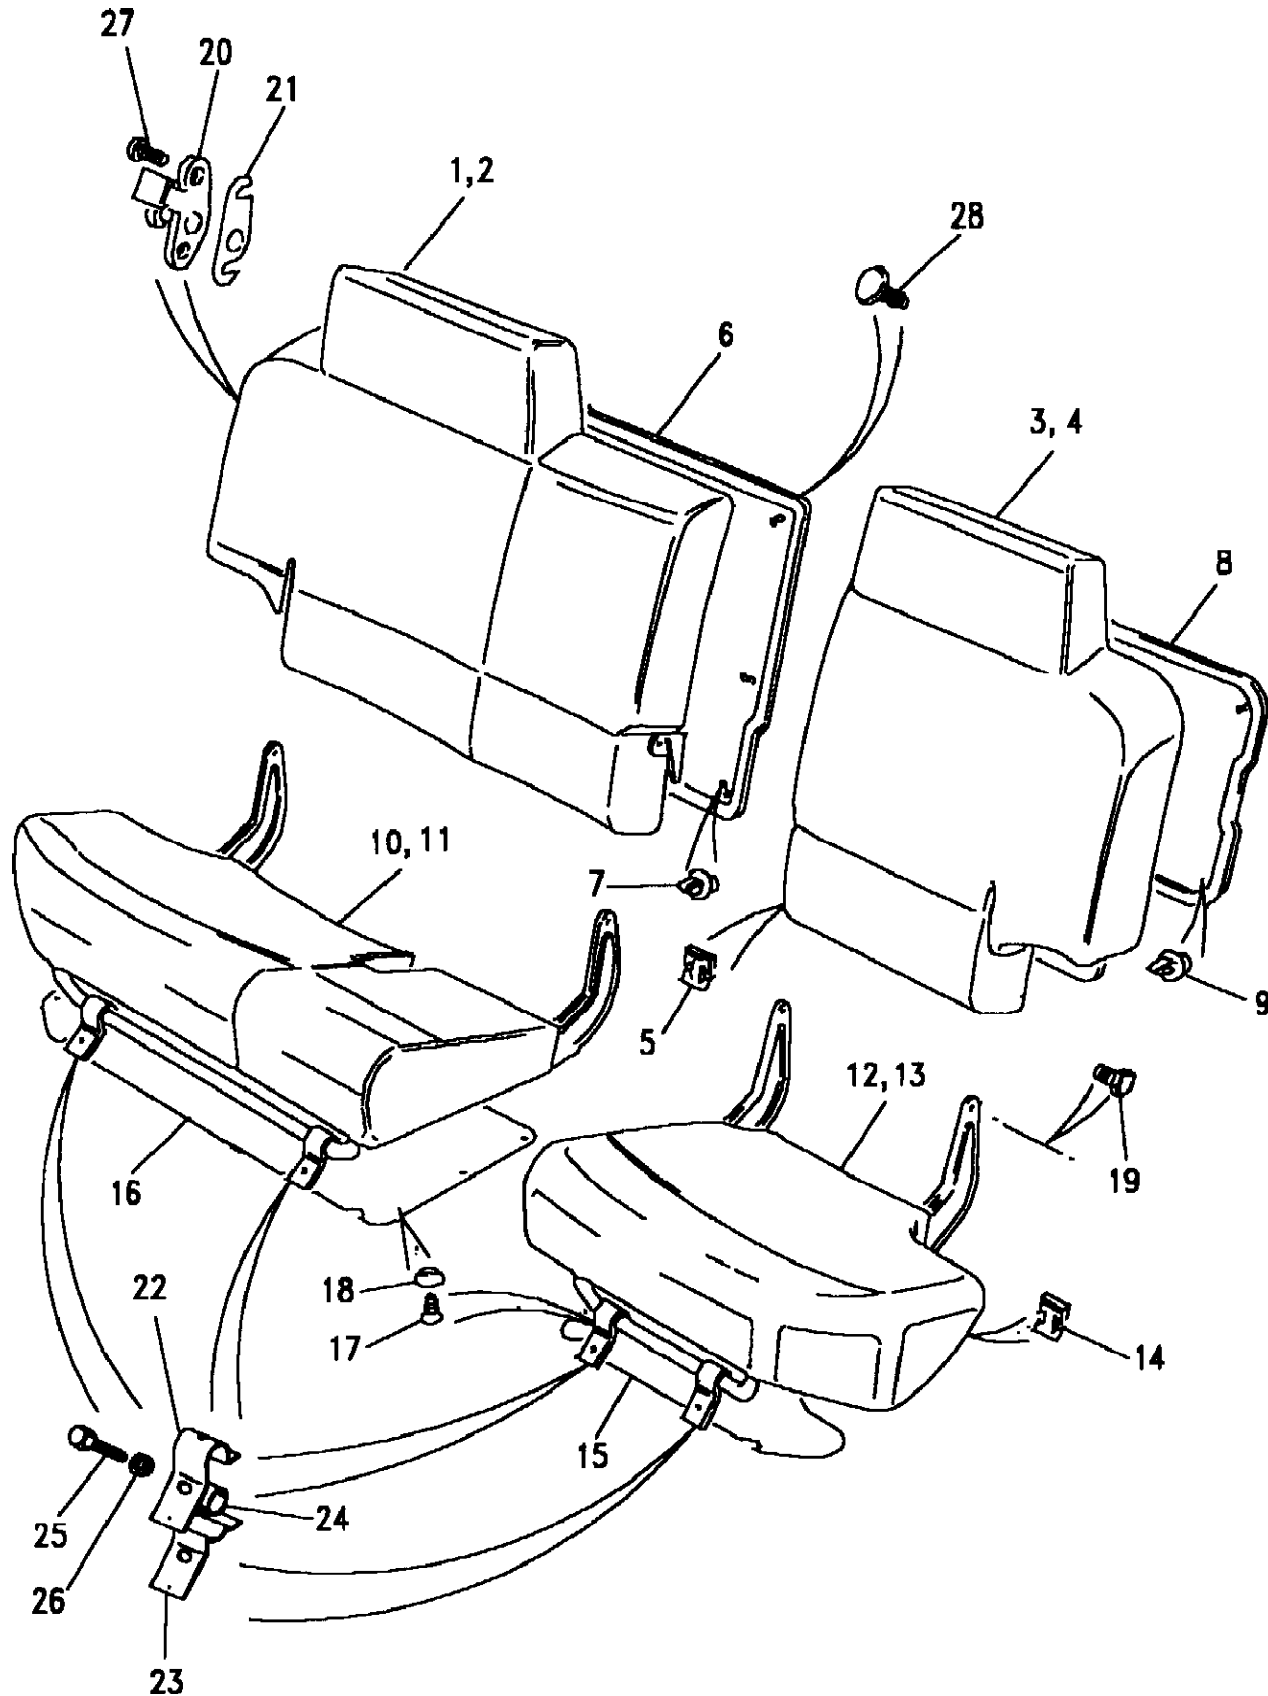

Callout	Name	Application	Remarks & Restrictions	Service No.	Qty
[903]	Screw	Change point - VIN begin JA018100	squab to panel, Self Tapping, No 14 x 3/4	AB614061L	9
[904]	Washer-Plain	Change point - VIN begin JA018100	squab to panel, M6	WJ106001L	9
[905]	Nut-spiralok	Change point - VIN begin JA018100	squab to panel	302532	9