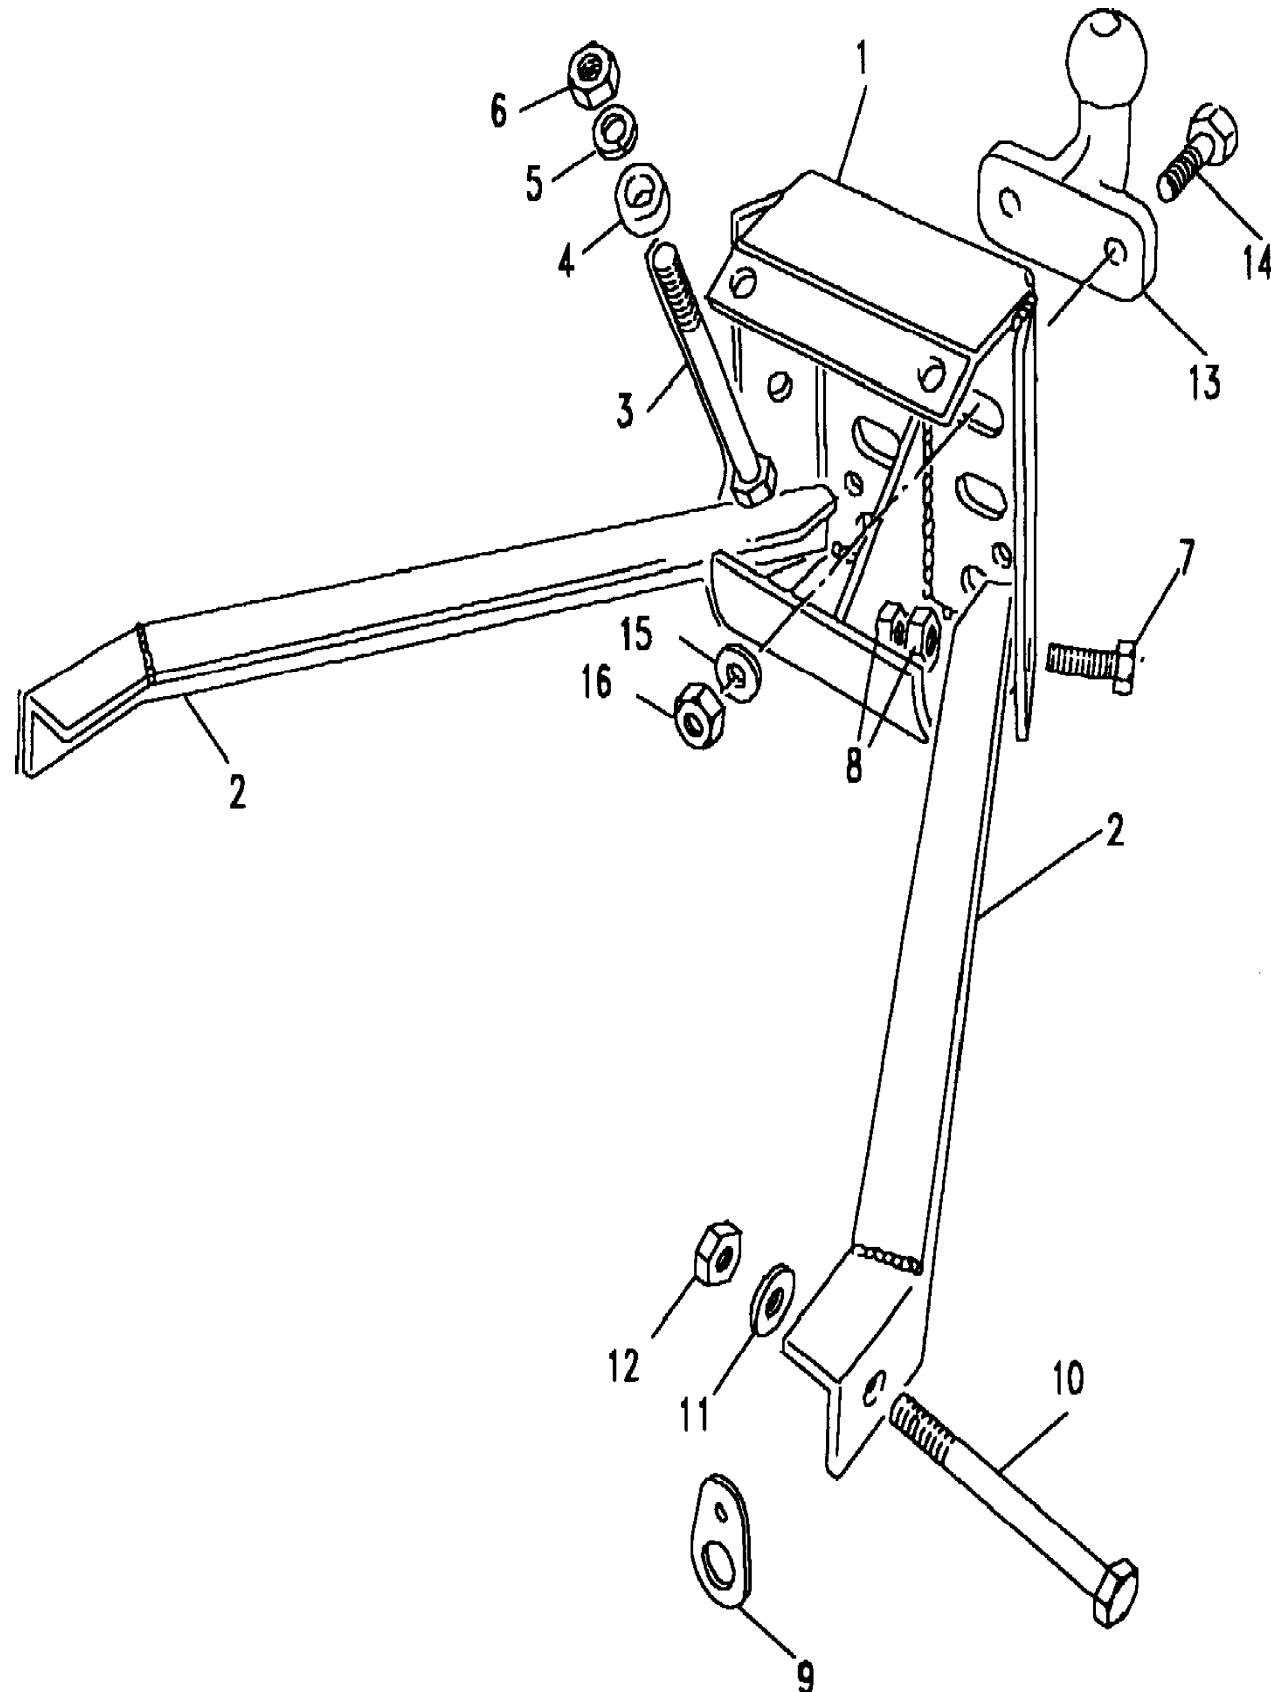

Accessories  
Accessories  
Towing 1/2

**Discovery (FA393361-WA799999)**

(CATXCA1A)

**Discovery (FA393361-WA799999)**

Accessories  
Accessories  
Towing

Change point - VIN end LA081991

Callout	Name	Application	Remarks & Restrictions	Service No.	Qty
1	Plate Towing	Change point - VIN end LA081880		NTC7080PUB	1
2	Bar-vehicle recovery rear	Change point - VIN end LA081880	RH	NTC7634	1
		Change point - VIN end LA081880	LH	NTC7635	1
3	Bolt	Change point - VIN end LA081880	plate to body	BH608321L	2
4	Spacer	Change point - VIN end LA081880		NTC7099PUB	2
5	Washer	Change point - VIN end LA081880		WL600081L	2
6	Nut - Hex.	Change point - VIN end LA081880		NH608041L	2
7	Screw	Change point - VIN end LA081880	towing plate to tie bar, Long, hexagonal head	SH606091L	2
8	Nut - Hex.	Change point - VIN end LA081880	hexagonal head, 3/8, UNF, nyloc	NY606041L	2
9	Bracket-towing	Change point - VIN end LA081880	front & rear, Less Spoiler	90577509	2
10	Bolt	Change point - VIN end LA081880	3/8UNF	BH606361L	2
11	Washer	Change point - VIN end LA081880	M10	WA110061L	2
12	Nut - Hex.	Change point - VIN end LA081880	hexagonal head, 3/8, UNF, nyloc	NY606041L	2
13	Ball-towing attachment	Change point - VIN end LA081880	50MM	RTC8891	1
14	Bolt	Change point - VIN end LA081880	tow ball to plate	BH610181L	2
15	Washer-Plain	Change point - VIN end LA081880		WA116101L	2
16	Nut - Hex.	Change point - VIN end LA081880		NH610041L	4
[900]	Tow Bar	Change point - VIN end LA081880	Adjustable	STC8060AA	1
		Change point - VIN begin MA081881	Adjustable	STC8060AB	1
[901]	Pin-towing pintle	Change point - VIN end LA081880		RTC9581	1
				STC50258	1