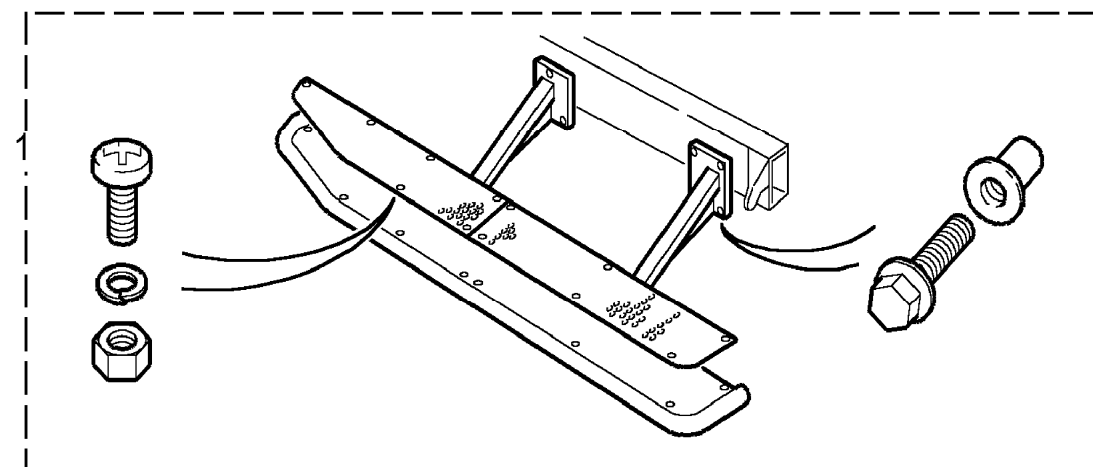

CATXPA6A

Callout	Name	Application	Remarks & Restrictions	Service No.	Qty
1	Kit-side step		Also serviced as part of a kit, Black	RTC9507AB	1
2	Kit-side step			STC8087AA	1
3	Kit service-side step			STC8049	1
4	Kit-side step		Also serviced as part of a kit	STC8130AA	1
5	Step-side runner		Also serviced as part of a kit, RH	STC8942	1
			Also serviced as part of a kit, LH	STC8943	1
[900]	Kit-side step		Also serviced as part of a kit	STC8130AB	1
[901]	Step-side runner		Also serviced as part of a kit, RH	STC8548	1
			Also serviced as part of a kit, LH	STC8549	1
			RH	STC8548	1
			LH	STC8549	1
[902]	Extrusion-side step			STC8807	1
[903]	Mudflaps			STC7808	1