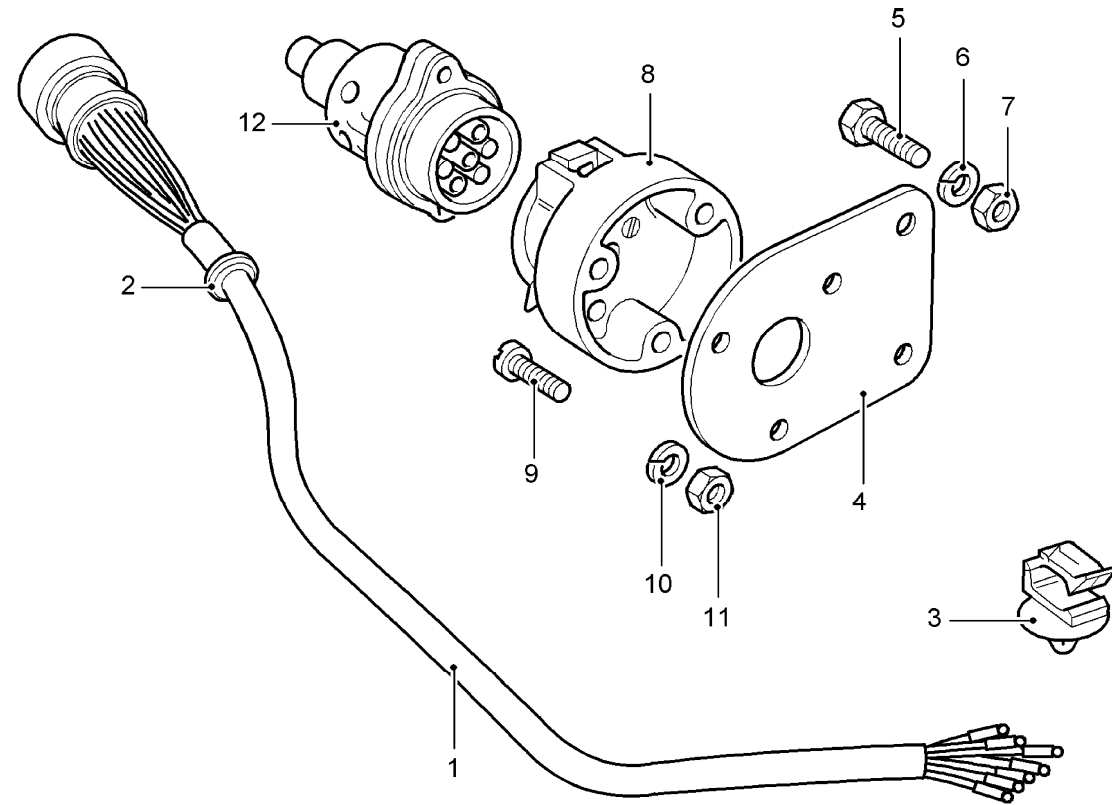

Accessories
Accessories
Towing Electrics 1/1

Discovery (FA393361-WA799999)

(CATXCK1C)

A01.190
06-2003
L4
CATXCK1C

Discovery (FA393361-WA799999)

Accessories
Accessories
Towing Electrics

Callout	Name	Application	Remarks & Restrictions	Service No.	Qty
1	Cable assembly	Change point - VIN end MA118309 Change point - VIN begin MA118310		PRC8130 ANR3896	1 1
2	Seal			PRC4540	1
3	Clip-cable		8mm hole	AFU1090L	2
4	Plate-trailer socket mounting			NRC8048 STC8879	1 1
5	Screw		hexagonal head, 1/4UNF x 3/4	SH604061L	2
6	Washer-Spring		1/4 dia, Square	WM600041L	2
7	Nut - Hex.		hexagonal head, Coarse Thread, 1/4UNF	NH604041L	2
8	Socket-electrical towing		7 Pin 7 pin-12N Type 'S'	579409 STC4286 STC8874	1 1 1
9	Screw			78756	2
10	Washer-Spring		3/16 dia, Square	WM702001L	2
11	Nut - Hex.		UNF	HN2005L	2
12	Plug		7 Pin	579408	1
13	Kit-towing electrics	(+)"USA"	7 Pin	RTC3834AA YWJ500110	1 1
14	Wire Assy	(+)"USA"	7 Pin	YMZ500460	1
15	Wire Assy	(+)"USA"	CONVERTER ASSY, 7 Pin To 4 Pin Trailer Tow Connector	VSA500030	1
16	Wire Assy	(+)"USA"	7 Pin To 4 Pin Trailer Tow Connector	YMZ500480	1
17	Bracket	(+)"USA"		VVP500040	1