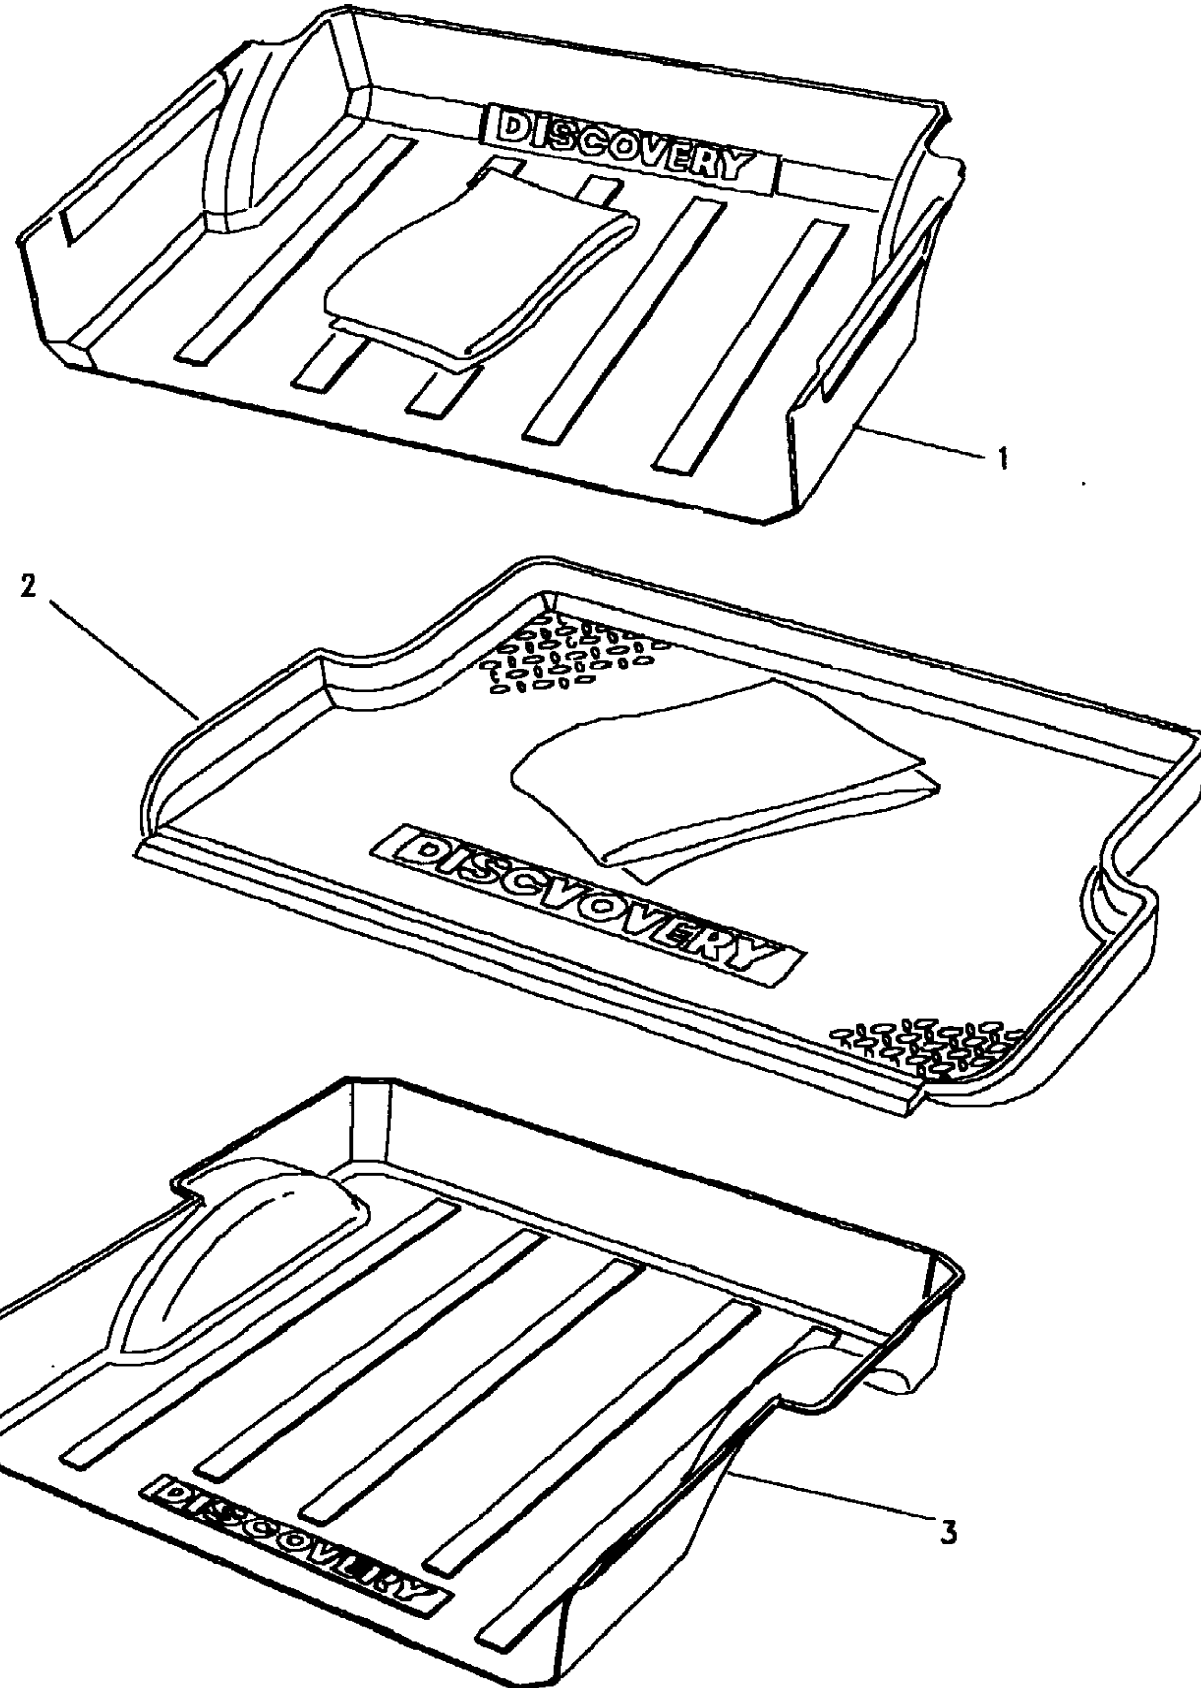

Accessories
Accessories
Loadspace Protection-Rigid 1/1

Discovery (FA393361-WA799999)
(CATXMA1B)

Discovery (FA393361-WA799999)

Accessories
Accessories
Loadspace Protection-Rigid

Callout	Name	Application	Remarks & Restrictions	Service No.	Qty
1	Liner-loadspace	Station Wagon, Less Rear Air Conditioning	half	STC8185AA	1
2	Liner-loadspace	Station Wagon, With Rear Air Conditioning	half	STC8467	1
3	Liner-loadspace	Commercial	Ash Grey	STC7004AA	1
4	Mat-loadspace		Nylon, full	STC8109	1
5	Liner-loadspace	Station Wagon, Less Rear Air Conditioning	full	STC7625	1
[900]	Net-carpet stowage			STC7583	1