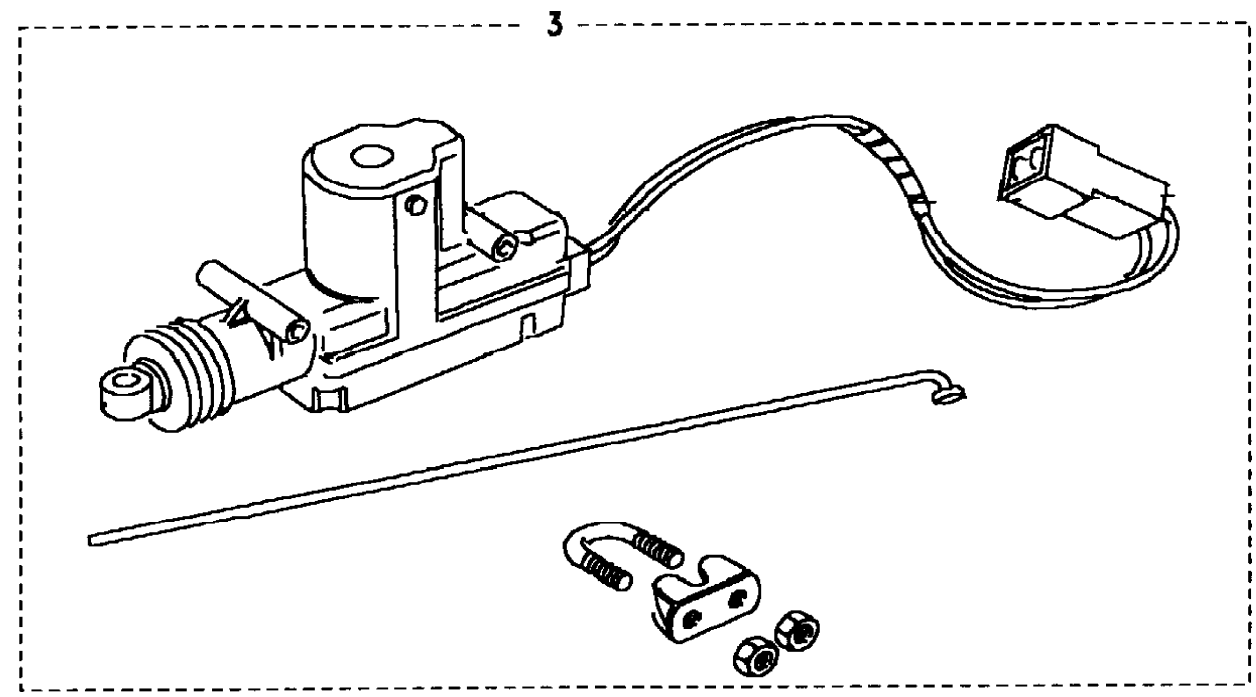

Accessories
Accessories
Alarm-Non Central Locking 1/1

Discovery (FA393361-WA799999)
(CATXMA5A)

Discovery (FA393361-WA799999)

Accessories
Accessories
Alarm-Non Central Locking

Less Central Door Locking

Callout	Name	Application	Remarks & Restrictions	Service No.	Qty
1	Kit burglar alarm			STC8041A	1
2	Control unit burglar alarm	With Anti-Theft Alarm	Type A&B TYPE C Type K	STC8002 STC8003 STC8004	1 1 1
3	Kit-transmitter/ receiver/ interior lamp infra red- central door locking			RTC8893	1