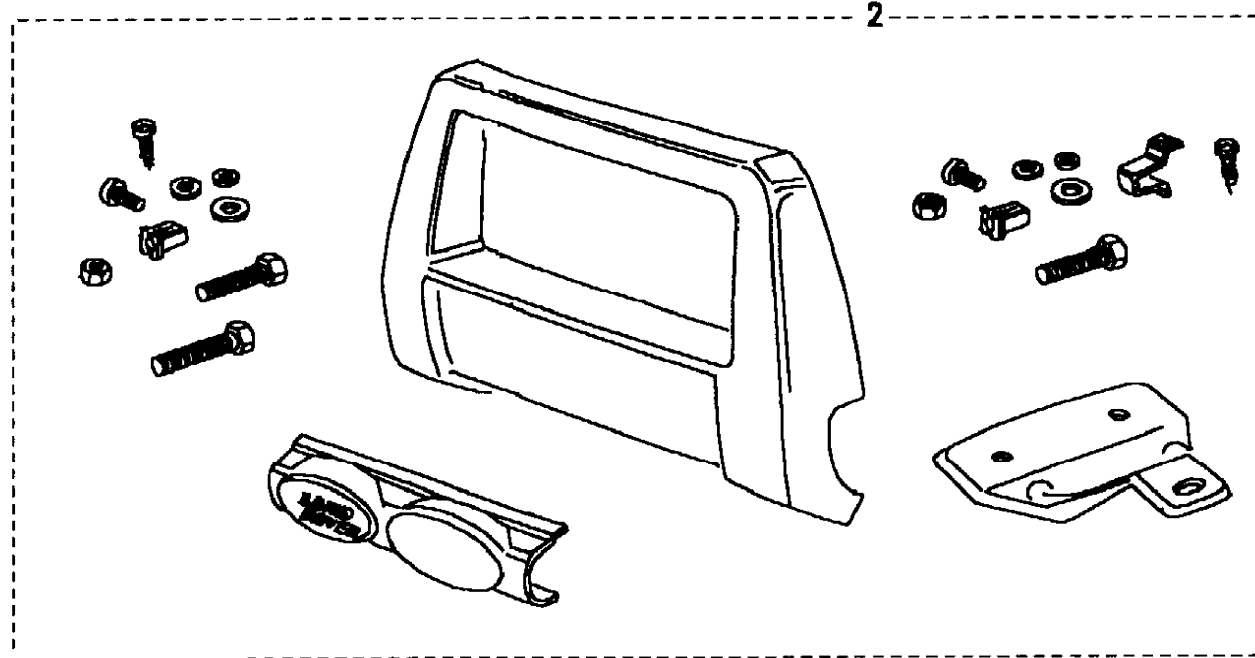

Accessories
Accessories
Soft Protection Bar-Air Bag Vehicles Only 1/1

Discovery (FA393361-WA799999)
(CATXIC3A)

Discovery (FA393361-WA799999)

Accessories
Accessories
Soft Protection Bar-Air Bag Vehicles Only

Callout	Name	Application	Remarks & Restrictions	Service No.	Qty
1	Bar assembly-nudge-front		Rover Airbag System	STC8930	1
			Rover Airbag System, wrap round, polyurethane	STC8930AB	1
2	Bar assembly-front bumper centre		Rover Airbag System	STC8931	1
			NO LONGER AVAILABLE, Rover Airbag System, A frame, polyurethane	STC8931AB	1
3	Bracket-long range driving lamp mounting		Rover Airbag System	STC7595	1
4	Kit-fixing-screw		Rover Airbag System	STC7573	1
5	Kit-lamp guard fixing		Rover Airbag System	STC7574	1