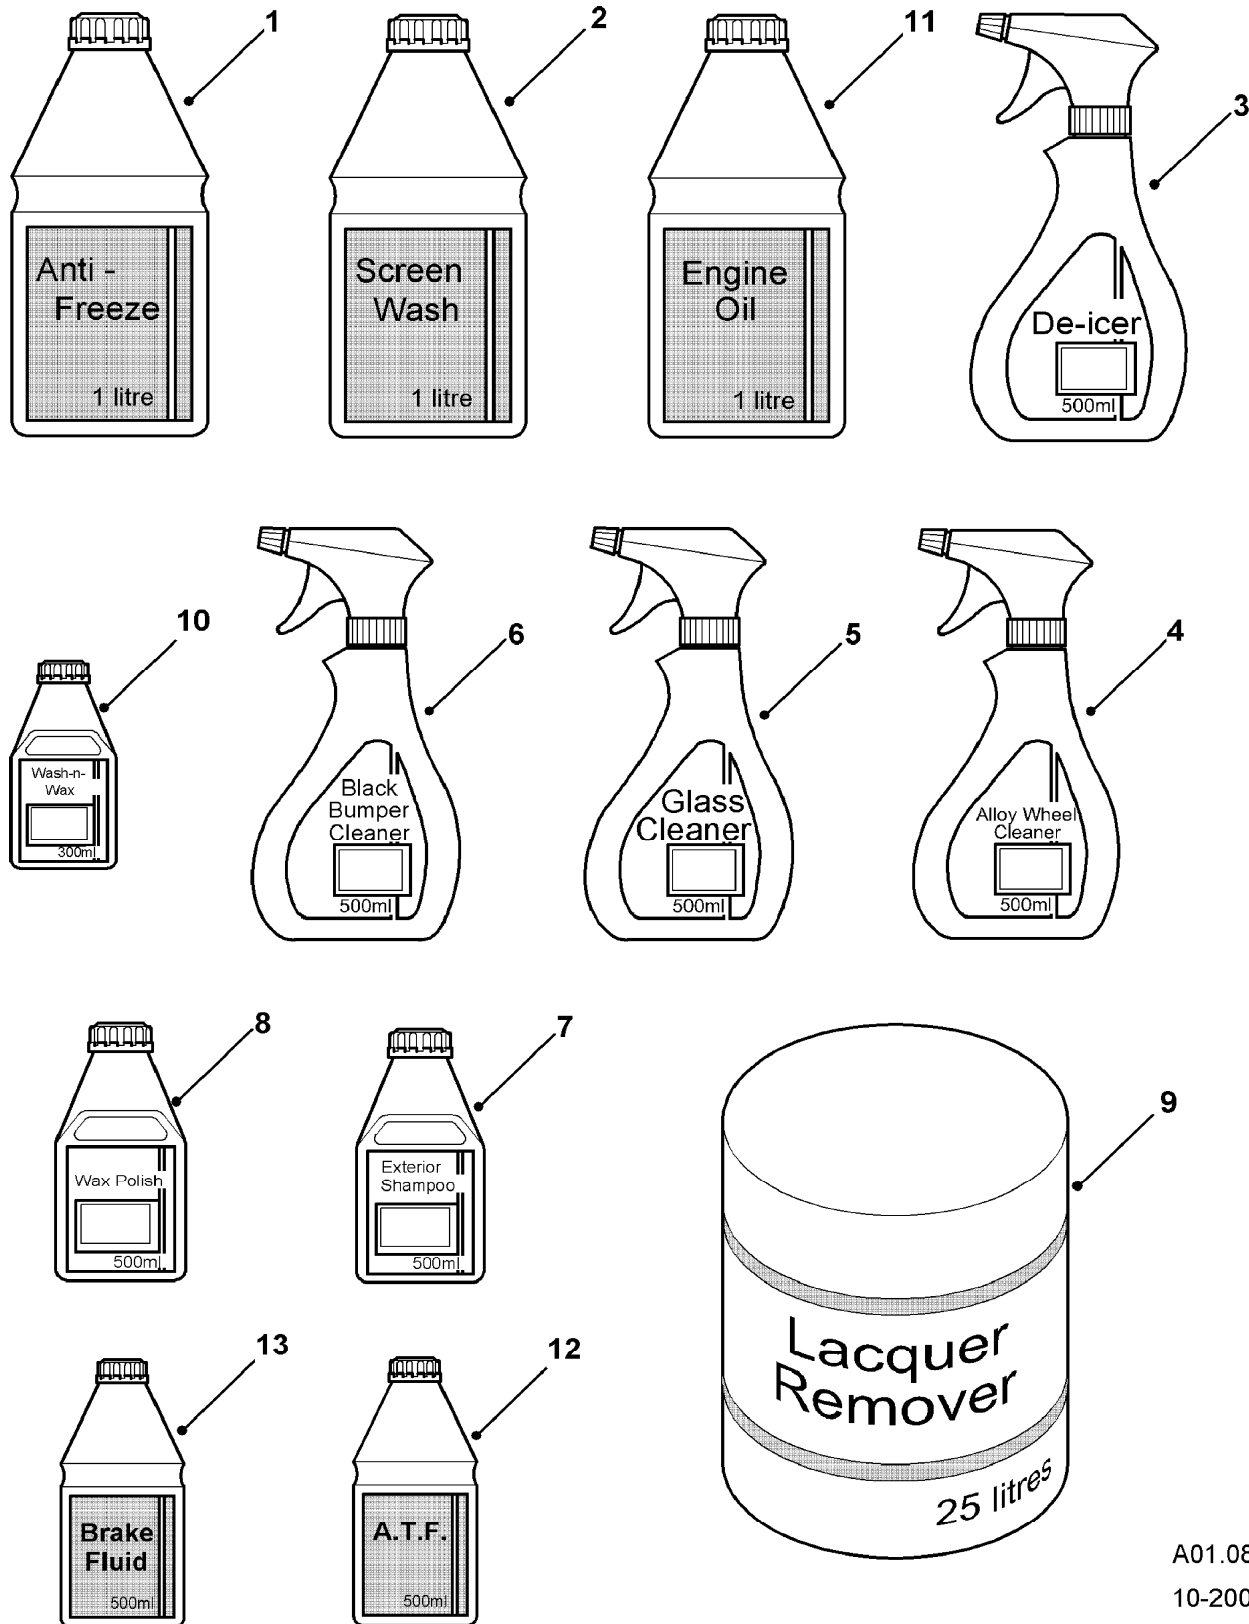

Callout	Name	Application	Remarks & Restrictions	Service No.	Qty
1	Antifreeze		Not For Use In L322 M57 Diesel Engine, 205ltr	RTC5782A	X
			Not For Use In L322 M57 Diesel Engine, 5 L	RTC5781A	X
			Not For Use In L322 M57 Diesel Engine, 1ltr	RTC5779A	X
			Not For Use In L322 M57 Diesel Engine, 5 L	STC50559	1
2	Screen Wash	(+)"Europe" (+)"Europe"	1ltr	STC8249	X
			250ml	STC4672	X
3	Deicer	(+)"Europe" (+)"Europe"	500ml	STC717	X
			500ml	STC4676	X
4	Cleaner-alloy wheel	(+)"Europe" (+)"Europe"	500ml	STC718	X
			500ml	STC4675	X
5	Cleaner-glazing	(+)"Europe" (+)"Europe"	500ml	STC719	X
			300 ML	STC4681	X
6	Bumper cleaner-black	(+)"Europe" (+)"Europe"	500ml	STC721	X
			500ml	STC4679	X
7	Shampoo	(+)"Europe"	500ml	STC722	X
8	Wax Polish	(+)"Europe" (+)"Europe"	500ml	STC723	X
			300 ML	STC4682	X
9	Fluid-de-lacquering		205ltr	STC2774LGE	X
			25 Litres.	STC2774SML	X
10	Wash 'n' Wax	(+)"Europe"	300 ML	STC4680	X
11	Oil	(+)"GB" (+)"GB" (+)"GB"	1ltr, 15W-40	STC8955	X
			1ltr, Engine	STC9181	X
			EP90	STC8259	X
12	Fluid-automatic transmission	(+)"GB" (+)"GB"	DEXTRON 2	STC8261	X
			Type G	STC8263	X
13	Brake fluid	(+)"GB"		STC8292	X

A01.080
10-2003
L4
LU0005