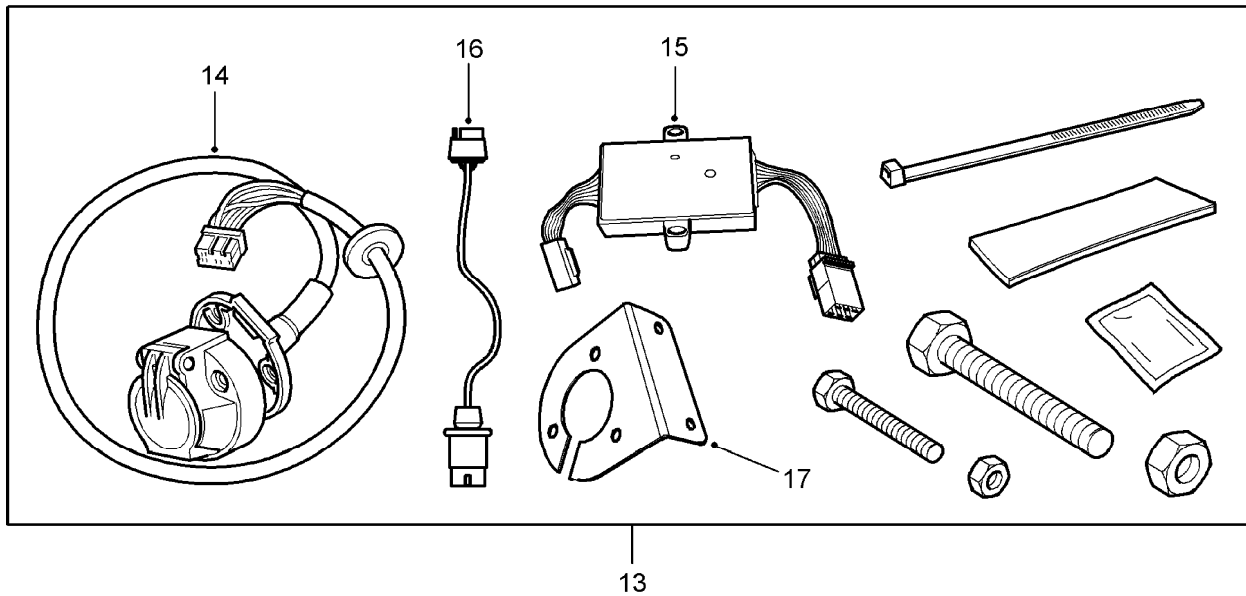

Accessories
Accessories
Towing Electrics 1/1

Discovery (FA393361-WA799999)

(CATXCK1C)

A01.190
06-2003
L4
CATXCK1C

Discovery (FA393361-WA799999)

Accessories
Accessories
Towing Electrics

Callout	Name	Application	Remarks & Restrictions	Service No.	Qty
1	Cable assembly	Change point - VIN end MA118309 Change point - VIN begin MA118310		PRC8130 ANR3896	1 1
2	Seal			PRC4540	1
3	Clip-cable		8mm hole	AFU1090L	2
4	Plate-trailer socket mounting			NRC8048 STC8879	1 1
5	Screw		hexagonal head, 1/4UNF x 3/4	SH604061L	2
6	Washer-Spring		1/4 dia, Square	WM600041L	2
7	Nut - Hex.		hexagonal head, Coarse Thread, 1/4UNF	NH604041L	2
8	Socket-electrical towing		7 Pin 7 pin-12N Type 'S'	579409 STC4286 STC8874	1 1 1
9	Screw			78756	2
10	Washer-Spring		3/16 dia, Square	WM702001L	2
11	Nut - Hex.		UNF	HN2005L	2
12	Plug		7 Pin	579408	1
13	Kit-towing electrics	(+)"USA"	7 Pin	RTC3834AA YWJ500110	1 1
14	Wire Assy	(+)"USA"	7 Pin	YMZ500460	1
15	Wire Assy	(+)"USA"	CONVERTER ASSY, 7 Pin To 4 Pin Trailer Tow Connector	VSA500030	1
16	Wire Assy	(+)"USA"	7 Pin To 4 Pin Trailer Tow Connector	YMZ500480	1
17	Bracket	(+)"USA"		VVP500040	1