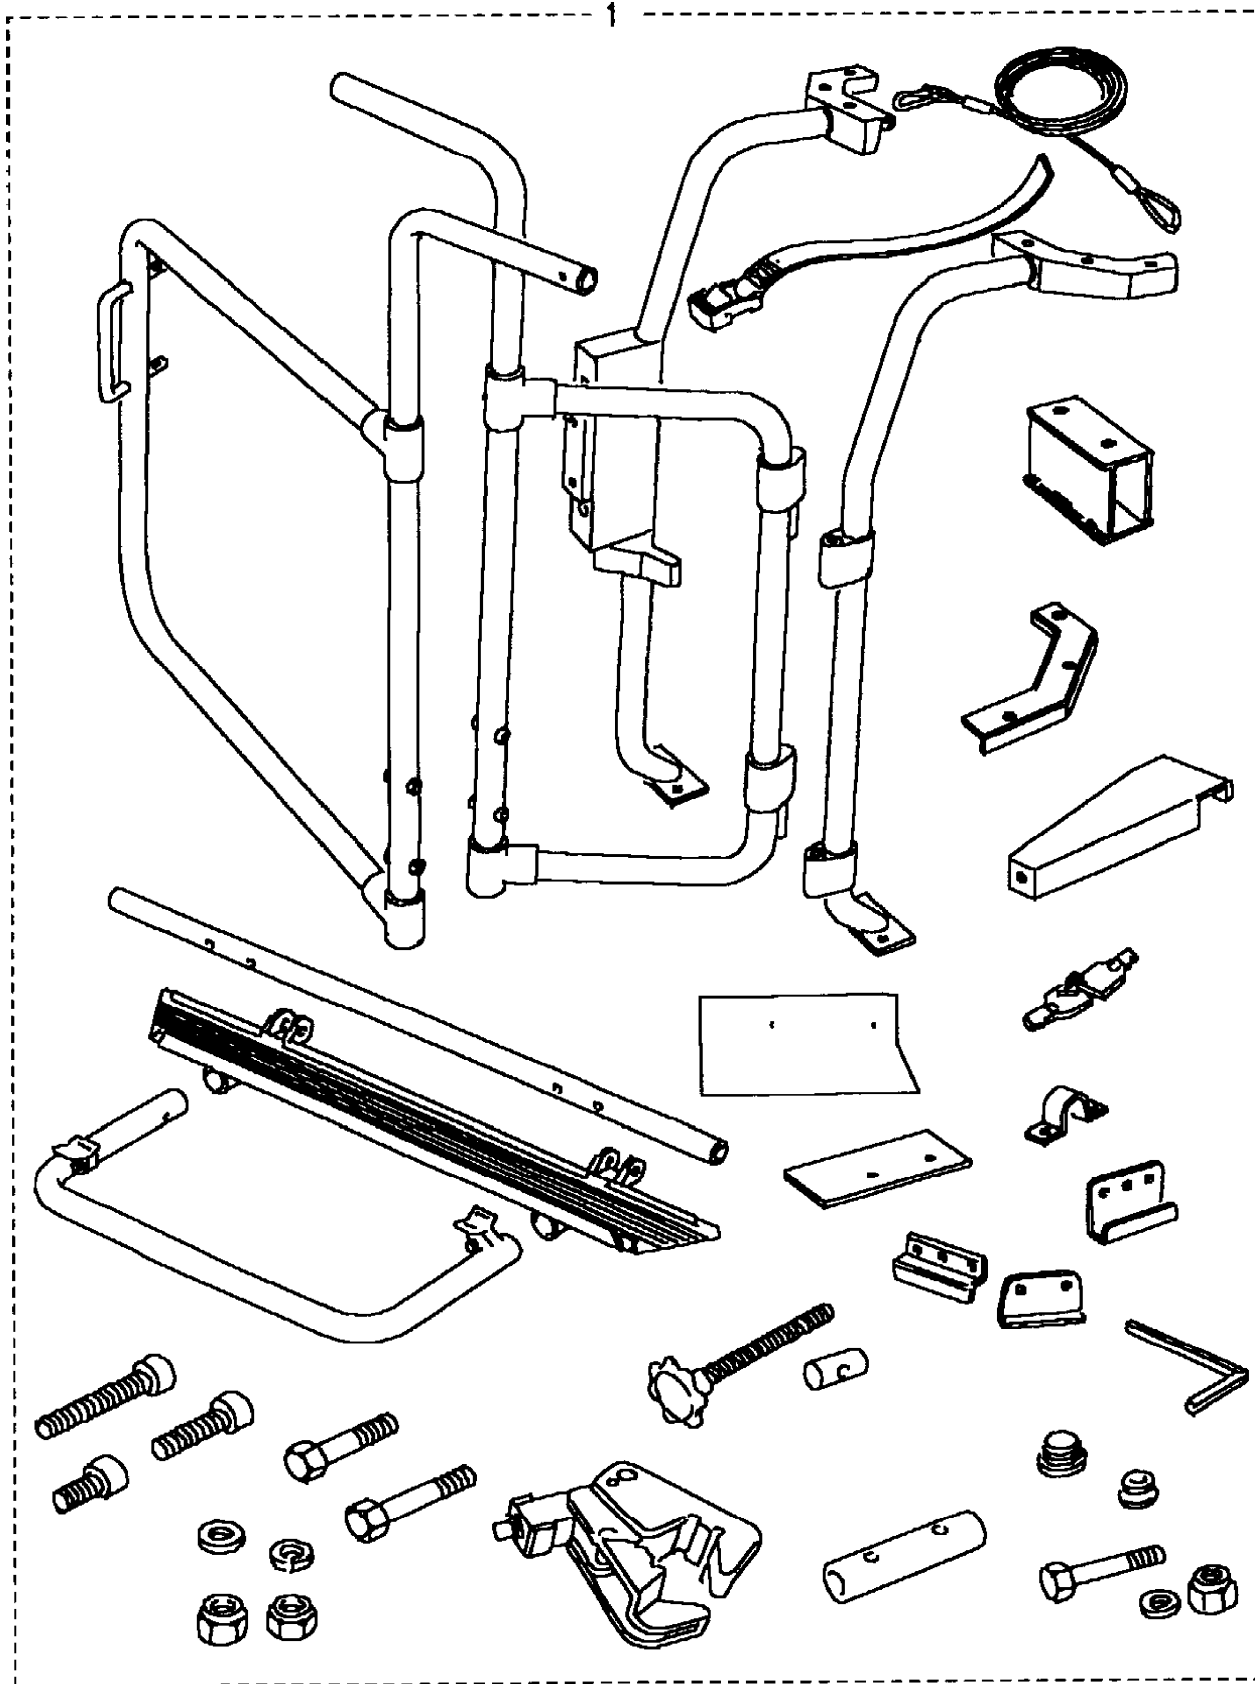

SEP 04

1196

Accessories

Discovery (FA393361-WA799999)

Accessories

Carrier-Rear- Bike & Ski 1/1

(CATXPA3E)

1196

SEP 04

Discovery (FA393361-WA799999)

Accessories

Accessories

Carrier-Rear- Bike & Ski

Callout	Name	Application	Remarks & Restrictions	Service No.	Qty
1	Carrier-trunk rack ski	Change point - VIN end LA081990 Change point - VIN begin MA081991		STC8025AA	1
				STC8817	1