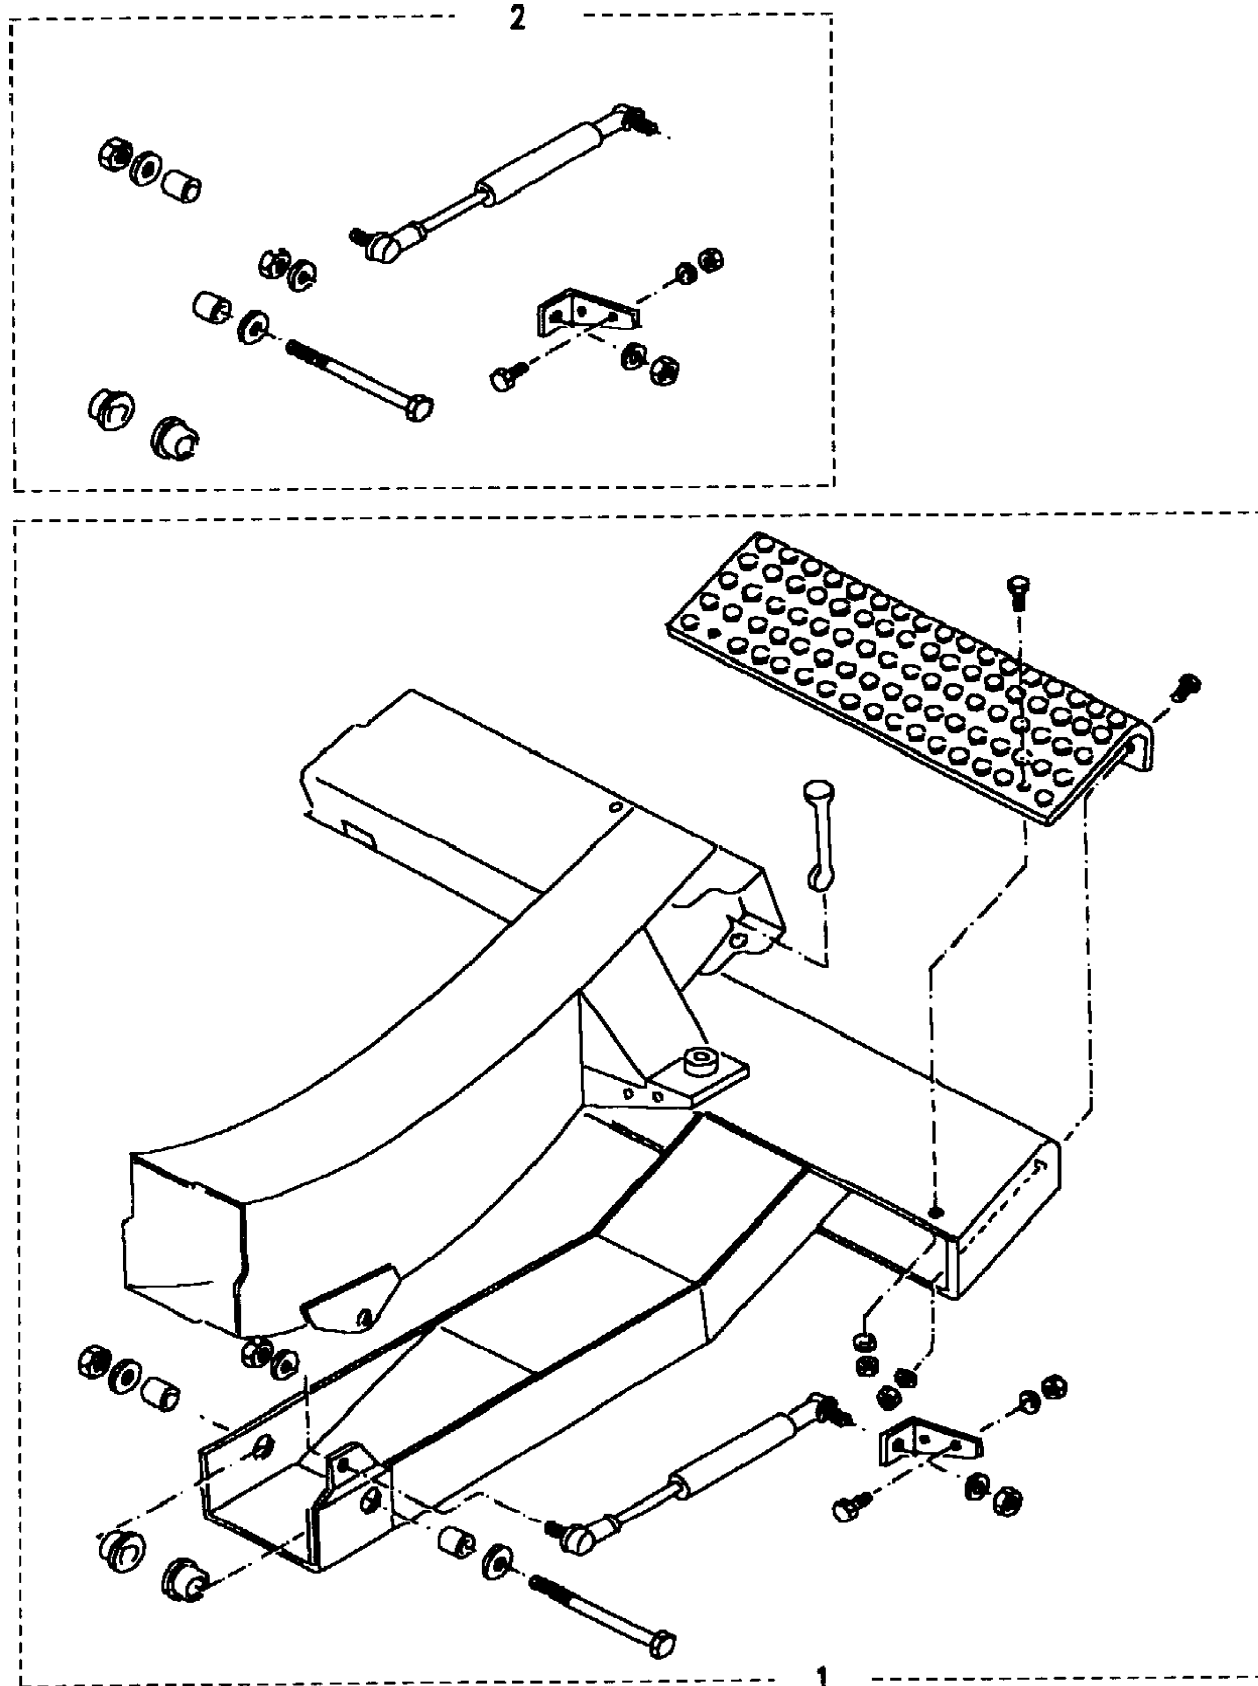

Callout	Name	Application	Remarks & Restrictions	Service No.	Qty
1	Step rear retractable		Also serviced as part of a kit	RTC9505AC	1
2	Kit-rear step fixing		Also serviced as part of a kit	RTC9593AA	1