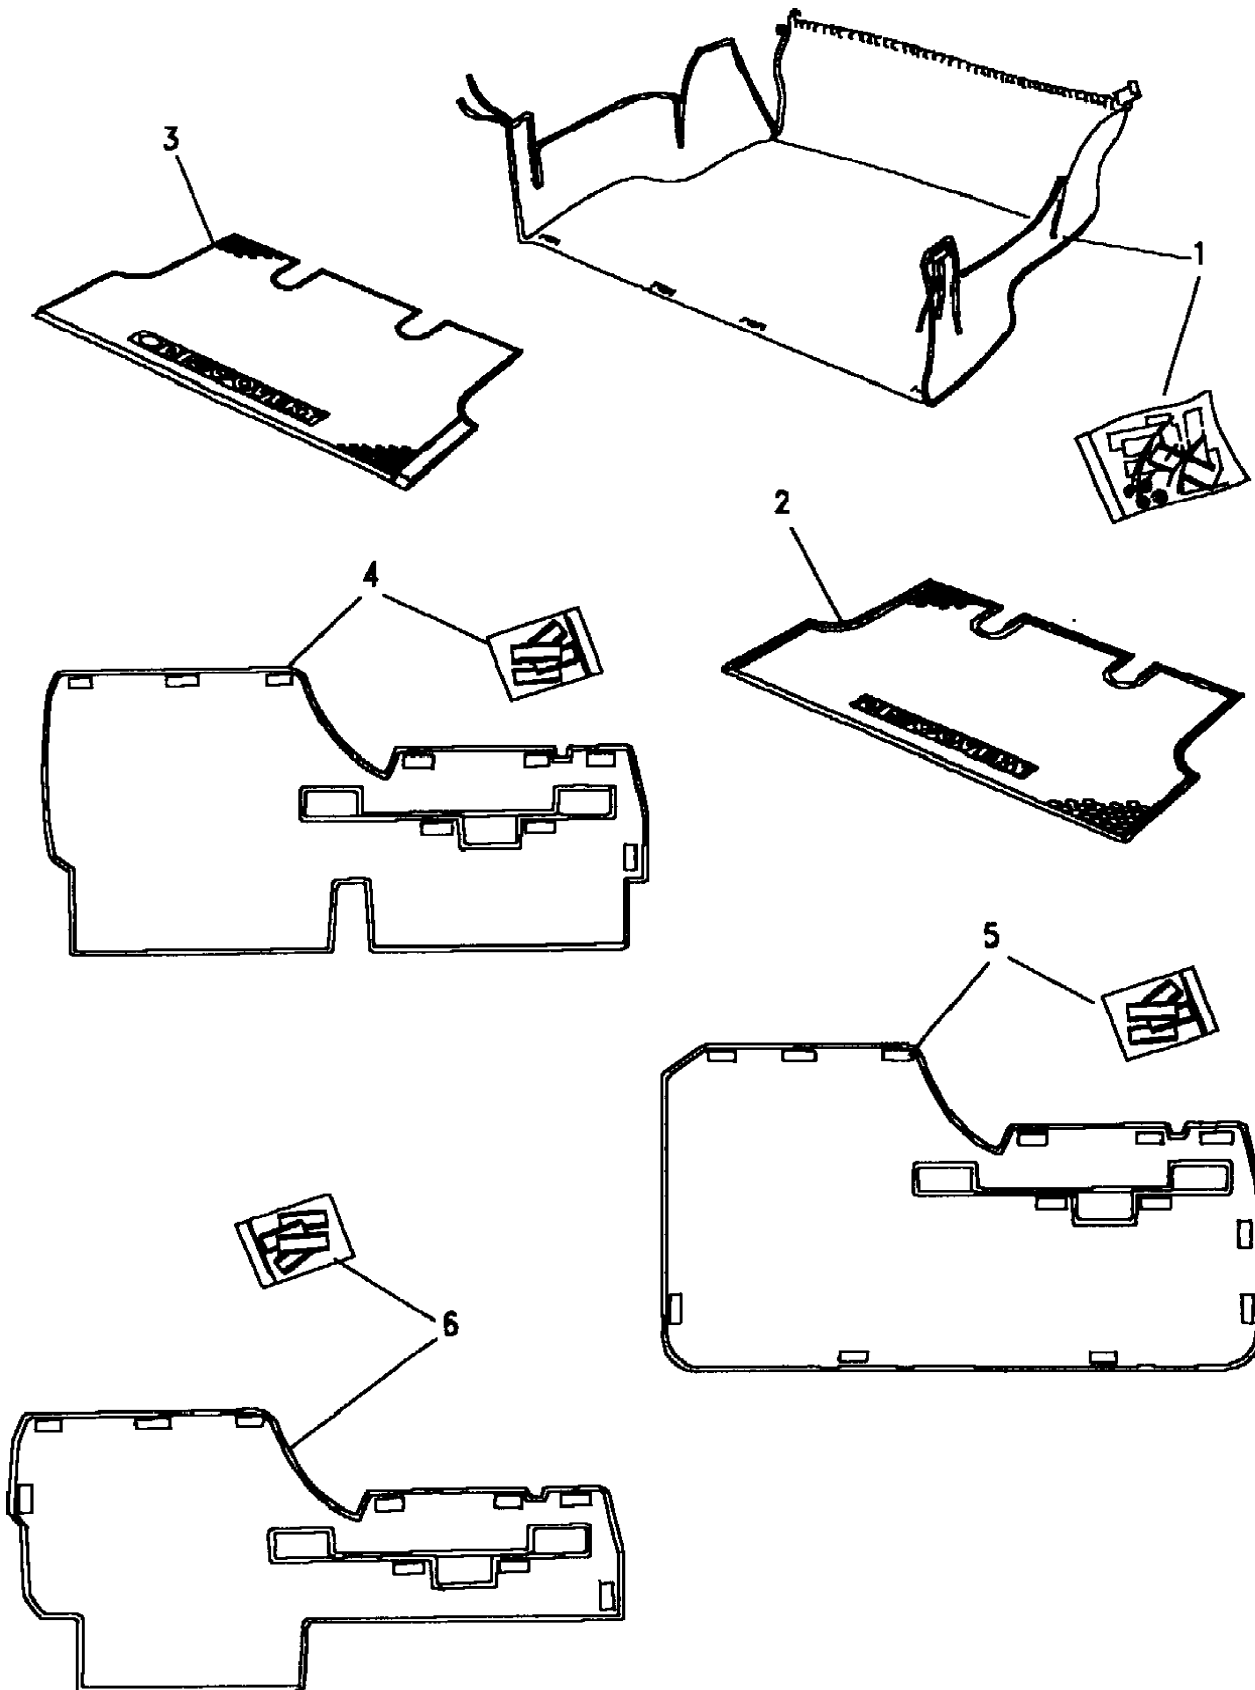

Accessories  
Accessories  
Loadspace Protection-Rigid 1/1

**Discovery (FA393361-WA799999)**  
(CATXMA1B)

**Discovery (FA393361-WA799999)**

Accessories  
Accessories  
Loadspace Protection-Rigid

Callout	Name	Application	Remarks & Restrictions	Service No.	Qty
1	Liner-loadspace	Station Wagon, Less Rear Air Conditioning	half	STC8185AA	1
2	Liner-loadspace	Station Wagon, With Rear Air Conditioning	half	STC8467	1
3	Liner-loadspace	Commercial	Ash Grey	STC7004AA	1
4	Mat-loadspace		Nylon, full	STC8109	1
5	Liner-loadspace	Station Wagon, Less Rear Air Conditioning	full	STC7625	1
[900]	Net-carpet stowage			STC7583	1