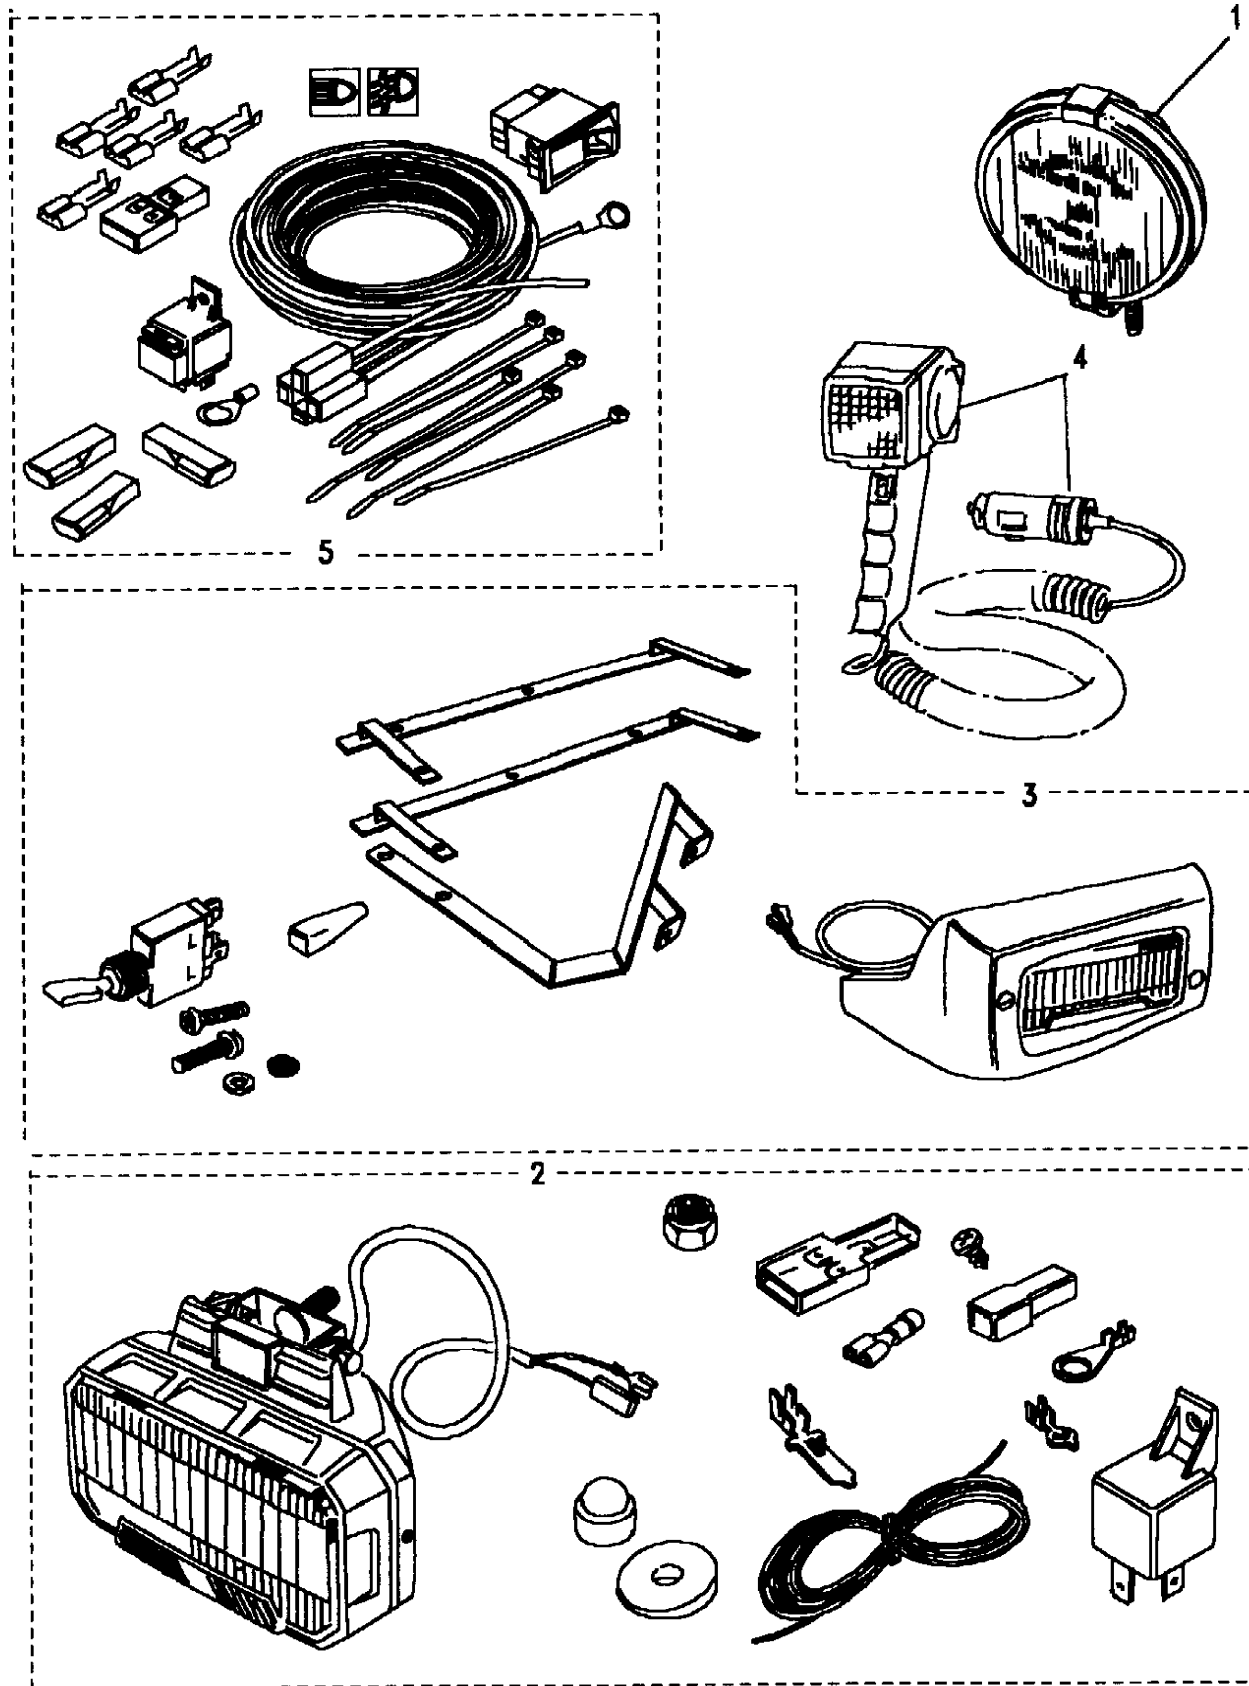

With Rear Fog Lamps

Callout	Name	Application	Remarks & Restrictions	Service No.	Qty
1	Lamp-front lighting fog		Rally 1000	STC7643	1
2	Lamp-front lighting fog		Cewe, rectangular	RTC9523	1
3	Lamp-front lighting fog		Cewe, rectangular	RTC9525	1
4	Lamp-hand		Cewe	RTC9527	1
5	Kit-driving lamp wiring		Cewe	RTC9586AA	1
6	Bulb-headlamp		Cewe, Quartz Halogen, type H2	RTC9498	2
7	Bulb-headlamp-h3-55 Watt		type H3	606178	2
8	Bar-tie straight			STC7556	2
[900]	Switch-push push fog-rear	Change point - VIN begin LA087356	Also serviced as part of a kit	AMR3751	1
[901]	Bulb & holder assembly	Change point - VIN begin LA087356	Also serviced as part of a kit, Orange	STC1877	X
		Change point - VIN begin LA087356	Also serviced as part of a kit, Green	STC1878	X
[902]	Lamp-front long range driving		Rally 1000	STC7644	1
			Cewe, rectangular	RTC9524	1
[903]	Lamp-auxiliary front lighting	Change point - VIN begin LA087356	Pair	STC8468	1
[904]	Lens-replacement		Rally 1000	STC8107	1
[905]	Protector-driving lamp		Vinyl, Pair, Rally 1000	STC7661	1
[906]	Protector-lamp		RH LH	STC7681 STC7682	1 1