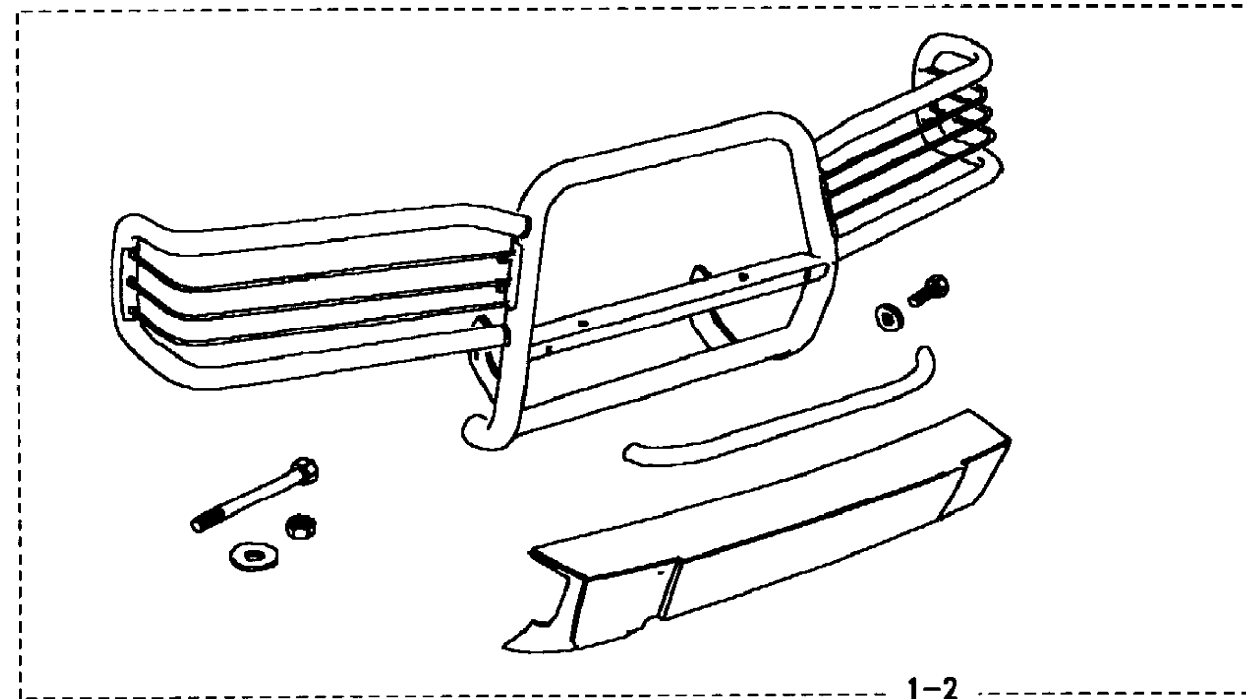

Accessories  
Accessories  
Nudge Bars 1/1

Discovery (FA393361-WA799999)  
(CATXIC2A)

Discovery (FA393361-WA799999)

Accessories  
Accessories  
Nudge Bars

Callout	Name	Application	Remarks & Restrictions	Service No.	Qty
1	Bar assembly-nudge-front	(-) "GB/IRL"	Rover Airbag System, Black, Steel, wrap round	STC8454AA	1
		(-) "Europe"	Rover Airbag System, Black, Steel, wrap round	STC8454AA	1
		(-) "GB/IRL"	Rover Airbag System, stainless steel., wrap round	STC8455AA	1
		(-) "Europe"	Rover Airbag System, stainless steel., wrap round	STC8455AA	1
2	Bar assembly-nudge-front	(-) "GB/IRL"	Rover Airbag System, Black, Steel, A frame	STC7554	1
		(-) "Europe"	Rover Airbag System, Black, Steel, A frame	STC7554	1
		(-) "GB/IRL"	Rover Airbag System, stainless steel., A frame	STC8457	1
		(-) "Europe"	Rover Airbag System, stainless steel., A frame	STC8457	1
3	Decal-nudge bar		Rover Airbag System, Black Rover Airbag System, Silver	STC8499 STC8550	1 1
4	Protector-headlamp		Rover Airbag System, Metal	STC8828	1
5	Plinth-licence plate		Rover Airbag System, Black, with bull bar	STC8836AA	1
[900]	Bracket		Rover Airbag System, Pair	STC50453	1