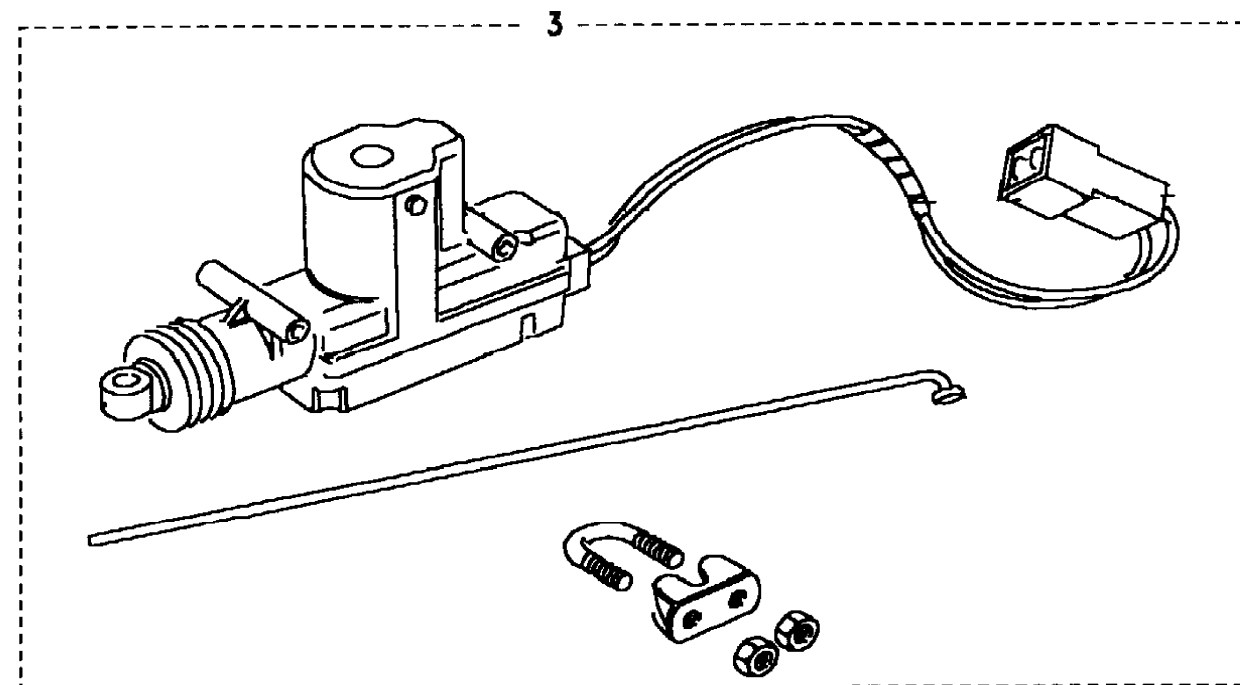

Accessories  
 Accessories  
 Alarm Systems 1/1

Discovery (FA393361-WA799999)  
 (CATXMA5A)

Discovery (FA393361-WA799999)

Accessories  
 Accessories  
 Alarm Systems

Callout	Name	Application	Remarks & Restrictions	Service No.	Qty
1	Kit burglar alarm	Change point - VIN begin KA034314 Change point - VIN end LA087355		STC7601 STC7601	1 1
2	Actuator-central door locking	Change point - VIN end LA081991, With Central Locking System		STC7560	1
3	Kit burglar alarm	Change point - VIN end LA072533, With Alarm (Ultrasonic Sensor)		STC7602	1