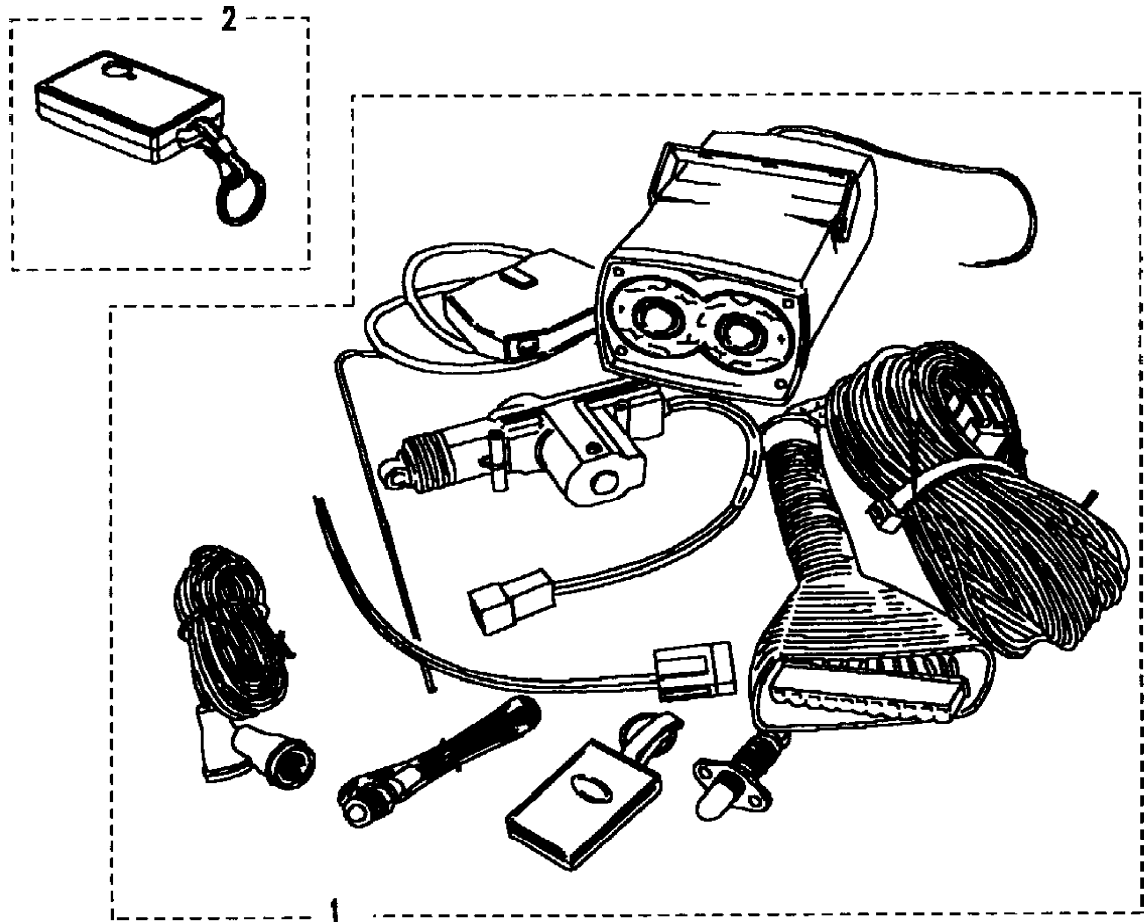

Accessories  
 Accessories  
 Alarm Systems 1/1

Discovery (FA393361-WA799999)  
 (CATXMA5A)

Discovery (FA393361-WA799999)

Accessories  
 Accessories  
 Alarm Systems

Callout	Name	Application	Remarks & Restrictions	Service No.	Qty
1	Kit burglar alarm	Change point - VIN begin KA034314 Change point - VIN end LA087355		STC7601 STC7601	1 1
2	Actuator-central door locking	Change point - VIN end LA081991, With Central Locking System		STC7560	1
3	Kit burglar alarm	Change point - VIN end LA072533, With Alarm (Ultrasonic Sensor)		STC7602	1