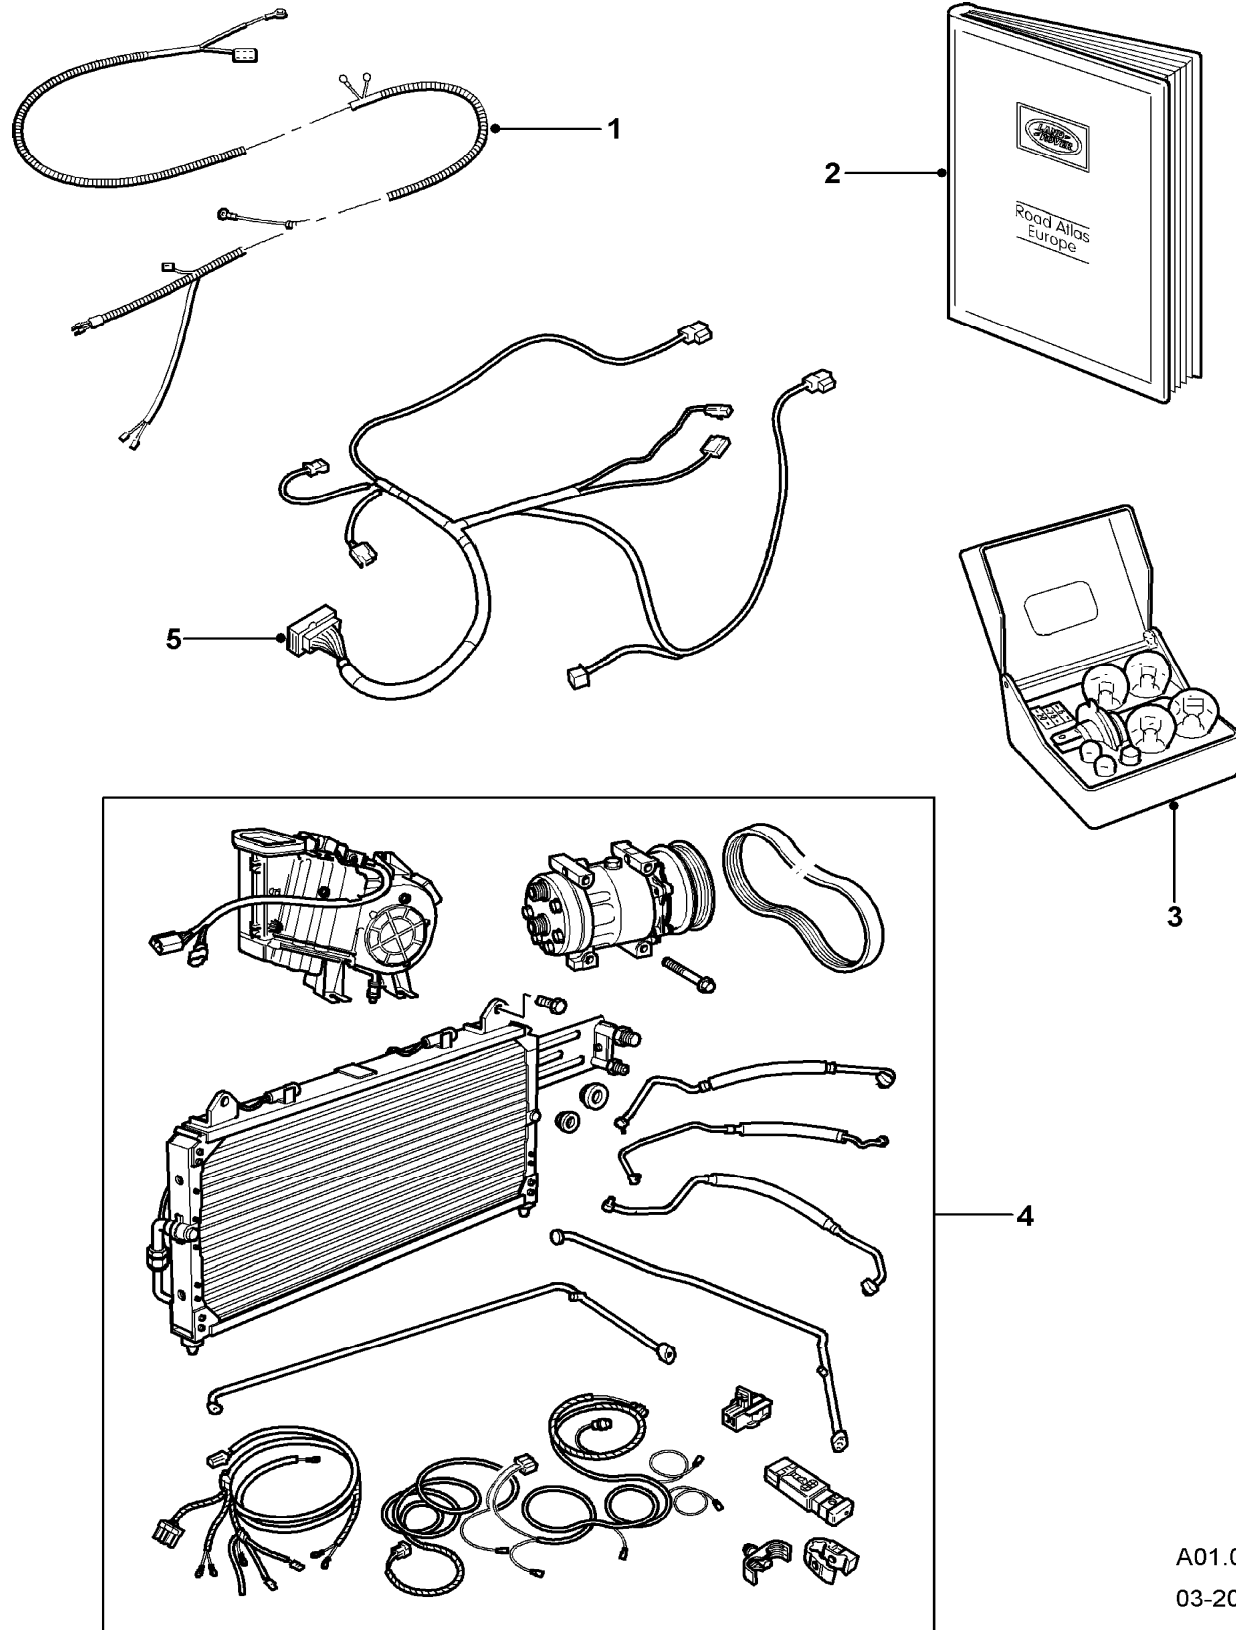

Callout	Name	Application	Remarks & Restrictions	Service No.	Qty
1	Harness air conditioning	Change point - VIN end JA034313, RHD Change point - VIN begin KA034313, LHD Change point - VIN end LA087355, LHD Change point - VIN end JA034313, LHD Change point - VIN begin LA087356, RHD, Less Anti-Lock Braking System, Less Cruise Control Change point - VIN begin LA087356, LHD, Less Anti-Lock Braking System, Less Cruise Control		PRC8534 STC8410 STC8410 PRC8535 STC8880 STC8881	1 1 1 1 1 1
2	Road atlas			STC8784	1
3	Kit-bulb		white,	STC8247AA	1
4	Kit-air conditioning	Change point - VIN end LA087355, TDi, RHD Change point - VIN begin LA087356, TDi, RHD Change point - VIN end LA087355, TDi, LHD Change point - VIN begin LA087356, TDi, LHD Change point - VIN end LA087355, V8, RHD Change point - VIN begin LA087356, V8, RHD Change point - VIN end LA087355, V8, LHD Change point - VIN begin LA087356, V8, LHD		STC8406 STC8833 STC8407 STC8832 STC8408 STC8831 STC8409 STC8829	1 1 1 1 1 1 1 1
5	Harness air bag	RHD		STC8401	1
[901]	Cover-radiator	Change point - VIN end LA087355	grille radiator	STC8078	1
[902]	Alarm-temperature	With Speaker		STC7621	1
[905]	Aerial.		electric aerial	STC8040	1

A01.085
03-2004
L4
LT0215