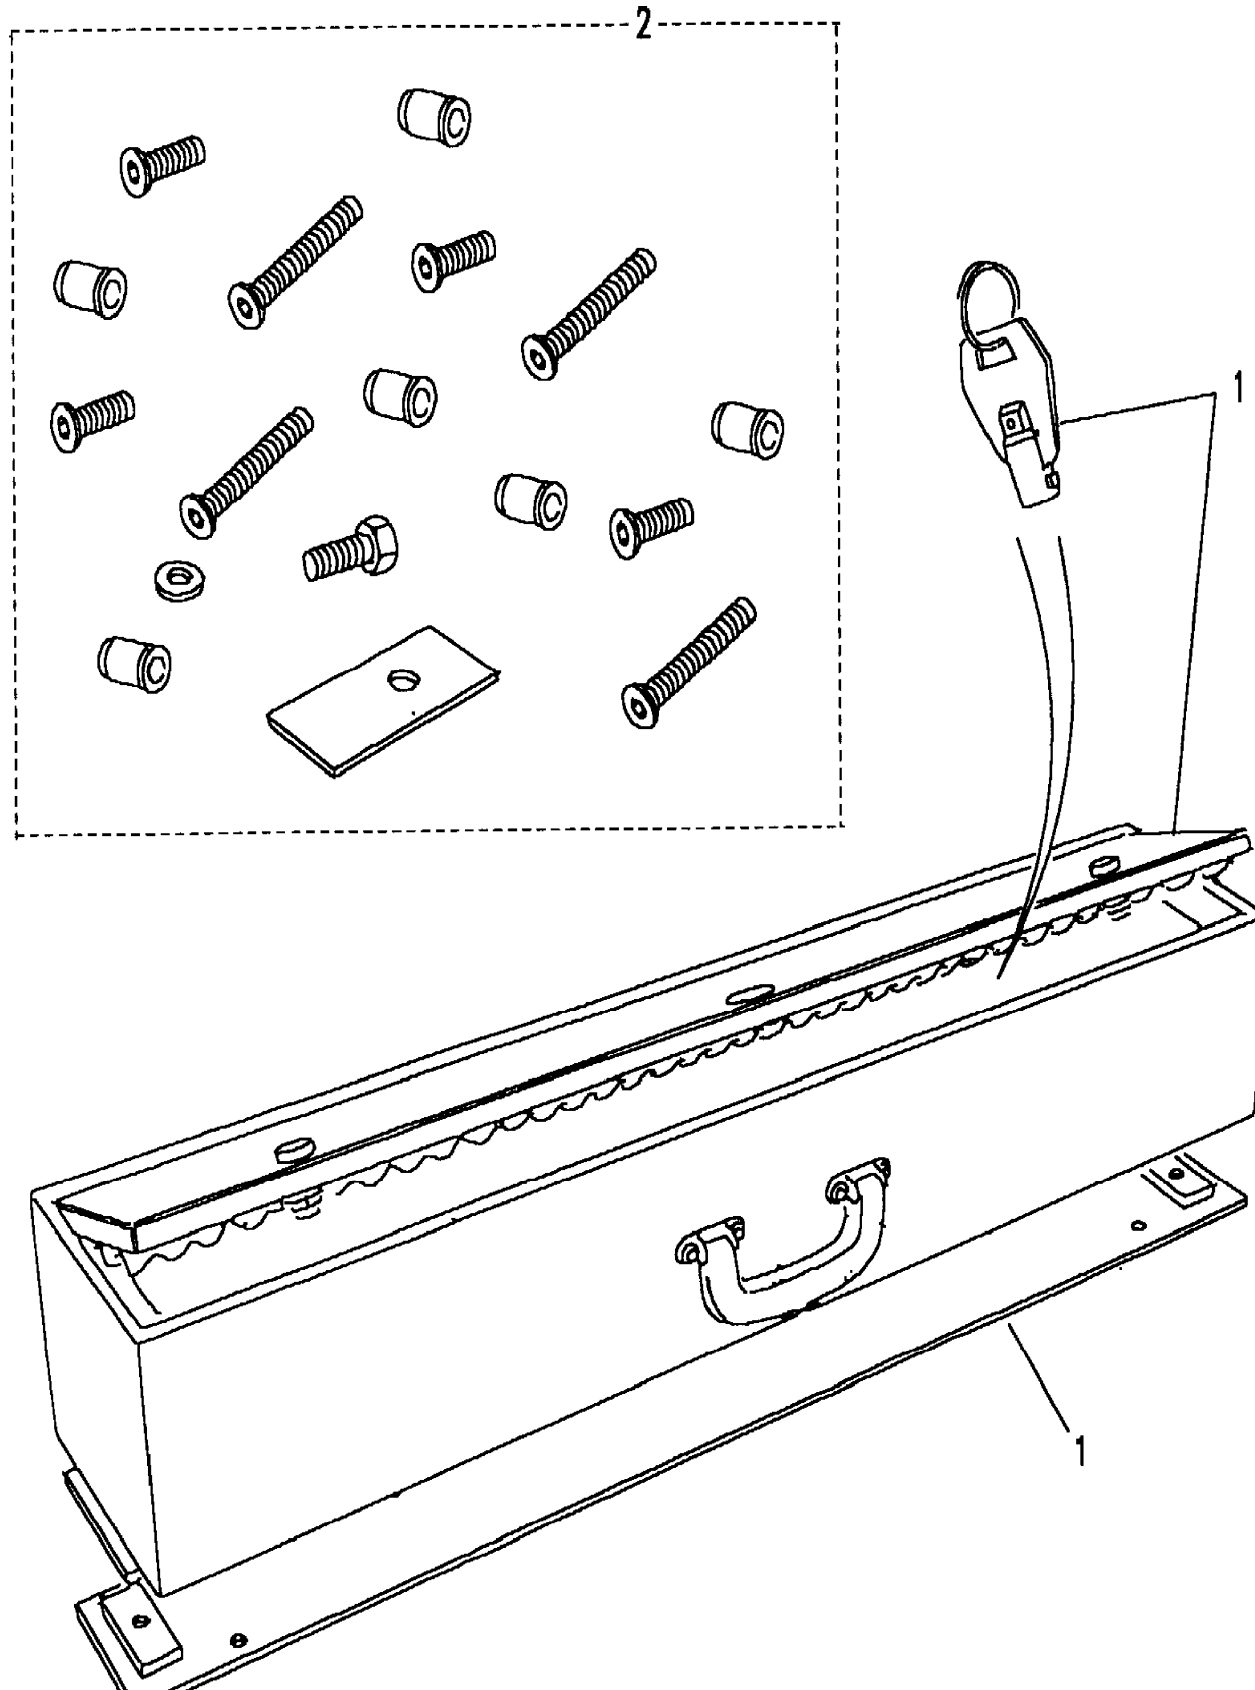

SEP 04

1216

Accessories
Accessories
Safety & Security-Security Box 1/1

Discovery (FA393361-WA799999)
(CATXMA8A)

1216

SEP 04

Discovery (FA393361-WA799999)

Accessories
Accessories
Safety & Security-Security Box

Callout	Name	Application	Remarks & Restrictions	Service No.	Qty
1	Box-gun			STC8018L STC8018AB	1 1
2	Kit-gun box fixing			STC8124	1