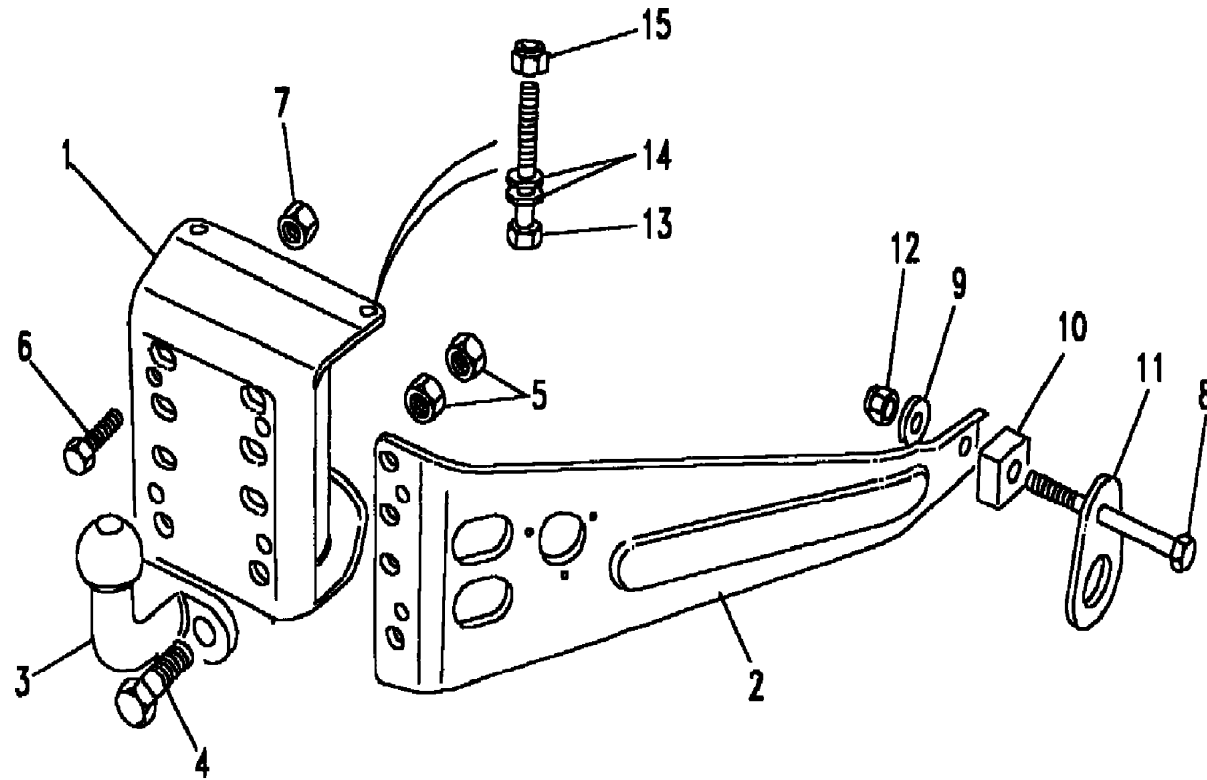

Accessories
Accessories
Towing (Cont') 1/1

Discovery (FA393361-WA799999)

(CATXCA2A)

A01.110

12-2002

L2

CATXCA2A

Discovery (FA393361-WA799999)

Accessories
Accessories
Towing (Cont')

Change point - VIN begin MA081992

Callout	Name	Application	Remarks & Restrictions	Service No.	Qty
1	Bracket-towing	Change point - VIN begin MA081881		ANR1111	1
2	Bar-vehicle recovery rear	Change point - VIN begin MA081881	LH	STC1899	1
		Change point - VIN begin MA081881	RH	STC1900	1
3	Tow ball	Change point - VIN begin MA081881	50MM	NTC9980	1
4	Bolt	Change point - VIN begin MA081881	tow ball to plate	STC1903	2
5	Nut - Hex.	Change point - VIN begin MA081881		STC1904	4
6	Bolt	Change point - VIN begin MA081881		STC1901	2
7	Nut - Hex.	Change point - VIN begin MA081881		STC1902	2
8	Bolt	Change point - VIN begin MA081881	Long, M10 x 130	BH110261	2
9	Washer	Change point - VIN begin MA081881	M10, oversize, Plain	WC110061L	2
10	Spacer	Change point - VIN begin MA081881		ANR3629	2
11	Bracket-towing	Change point - VIN begin MA081881	front & rear, Less Spoiler	90577509	1
12	Nut - Hex.	Change point - VIN begin MA081881	M8	NV108041L	2
13	Bolt	Change point - VIN begin MA081881		BH112221L	2
14	Washer-Plain	Change point - VIN begin MA081881	M12 x 28	WC112081L	4
15	Nut - Hex.	Change point - VIN begin MA081881	M12, hexagonal head, nyloc	NY112041L	2
[900]	Socket-accessory power	Change point - VIN begin MA081881	12 S	STC8875	1
[901]	Nut & washer set	(+)"D"		STC50087	1
[902]	Tow bar kit	Change point - VIN begin MA081881		STC8816	1