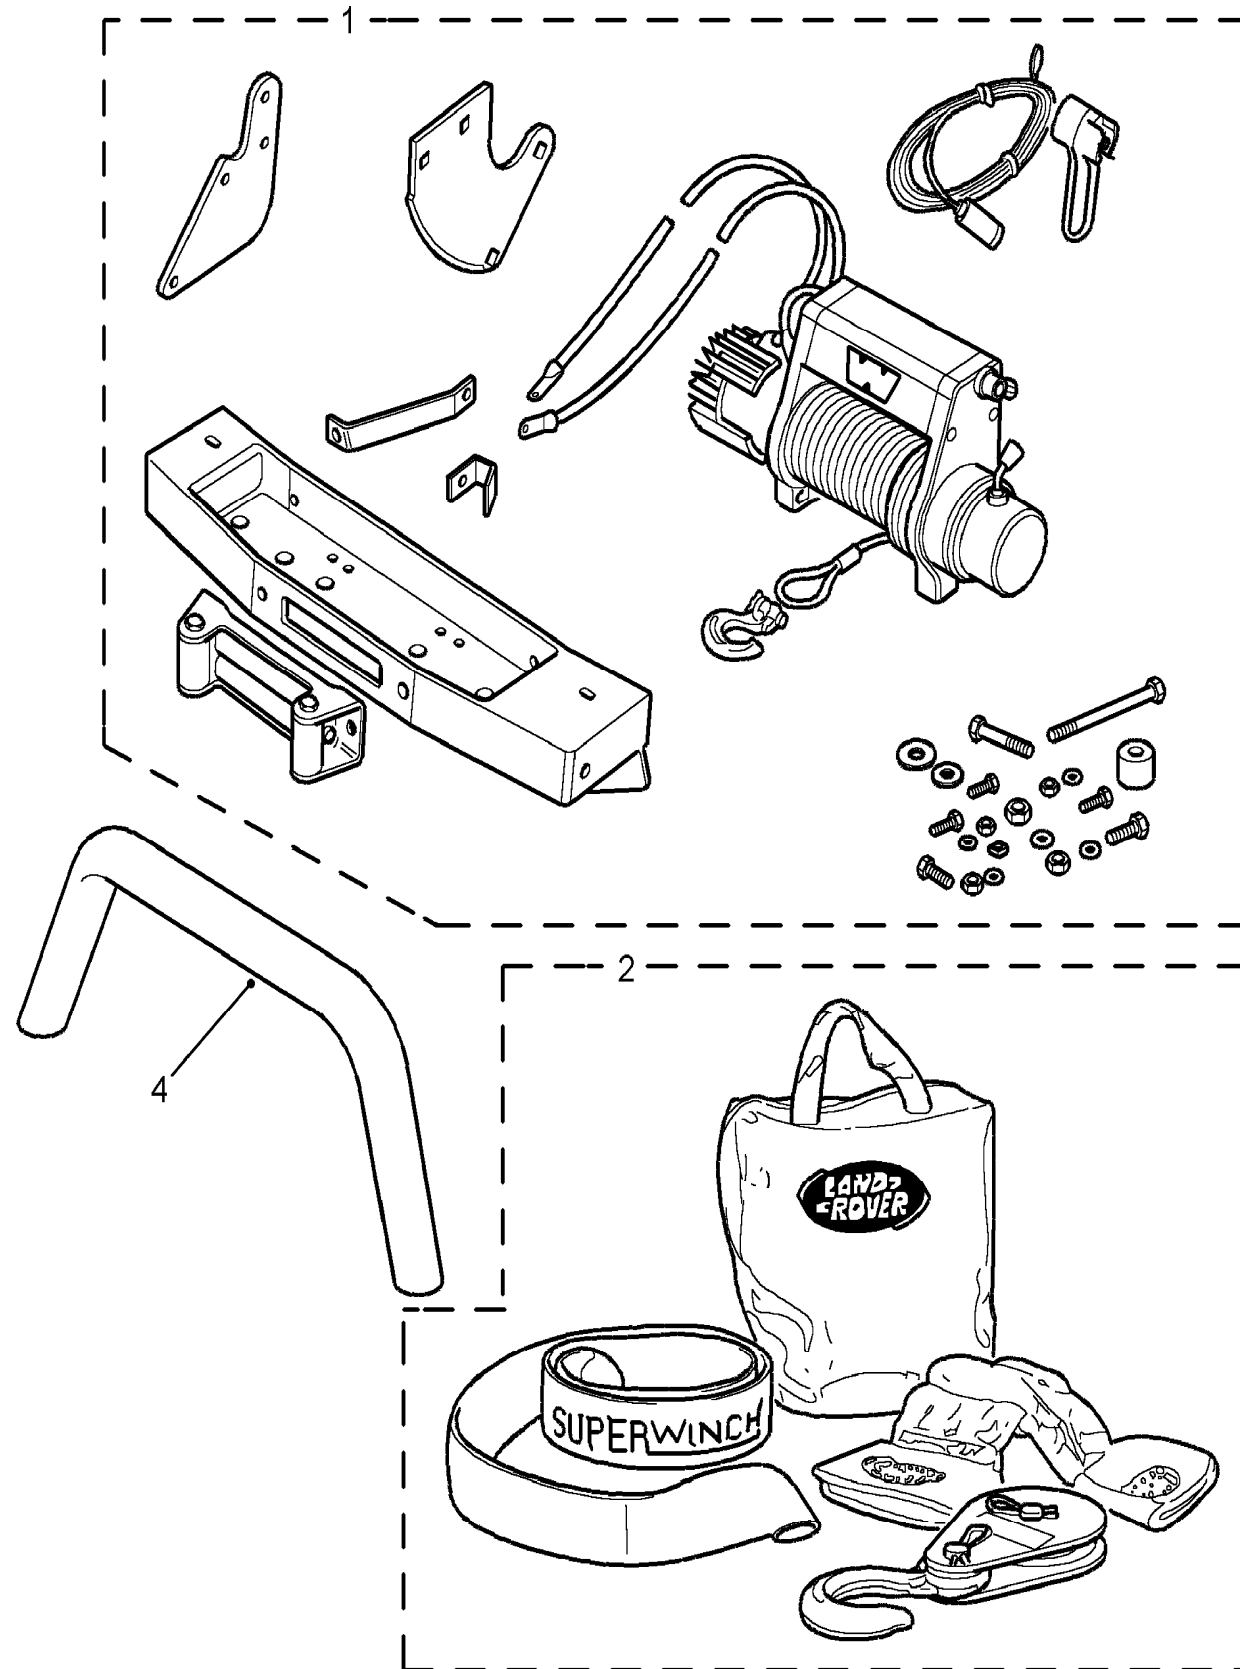

Accessories
Accessories
Winch-Xd9000i 1/1

Discovery (FA393361-WA799999)
(LT0089)

LT0089

Discovery (FA393361-WA799999)

Accessories
Accessories
Winch-Xd9000i

Callout	Name	Application	Remarks & Restrictions	Service No.	Qty
1	Winch-electric		XD9000i XD9000i	STC8896AA STC8896	1 1
2	Cover-winch			STC8893	1
3	Kit-winch accessories			RTC9520	1
4	Protection bar-A frame		to winch	STC7692	1