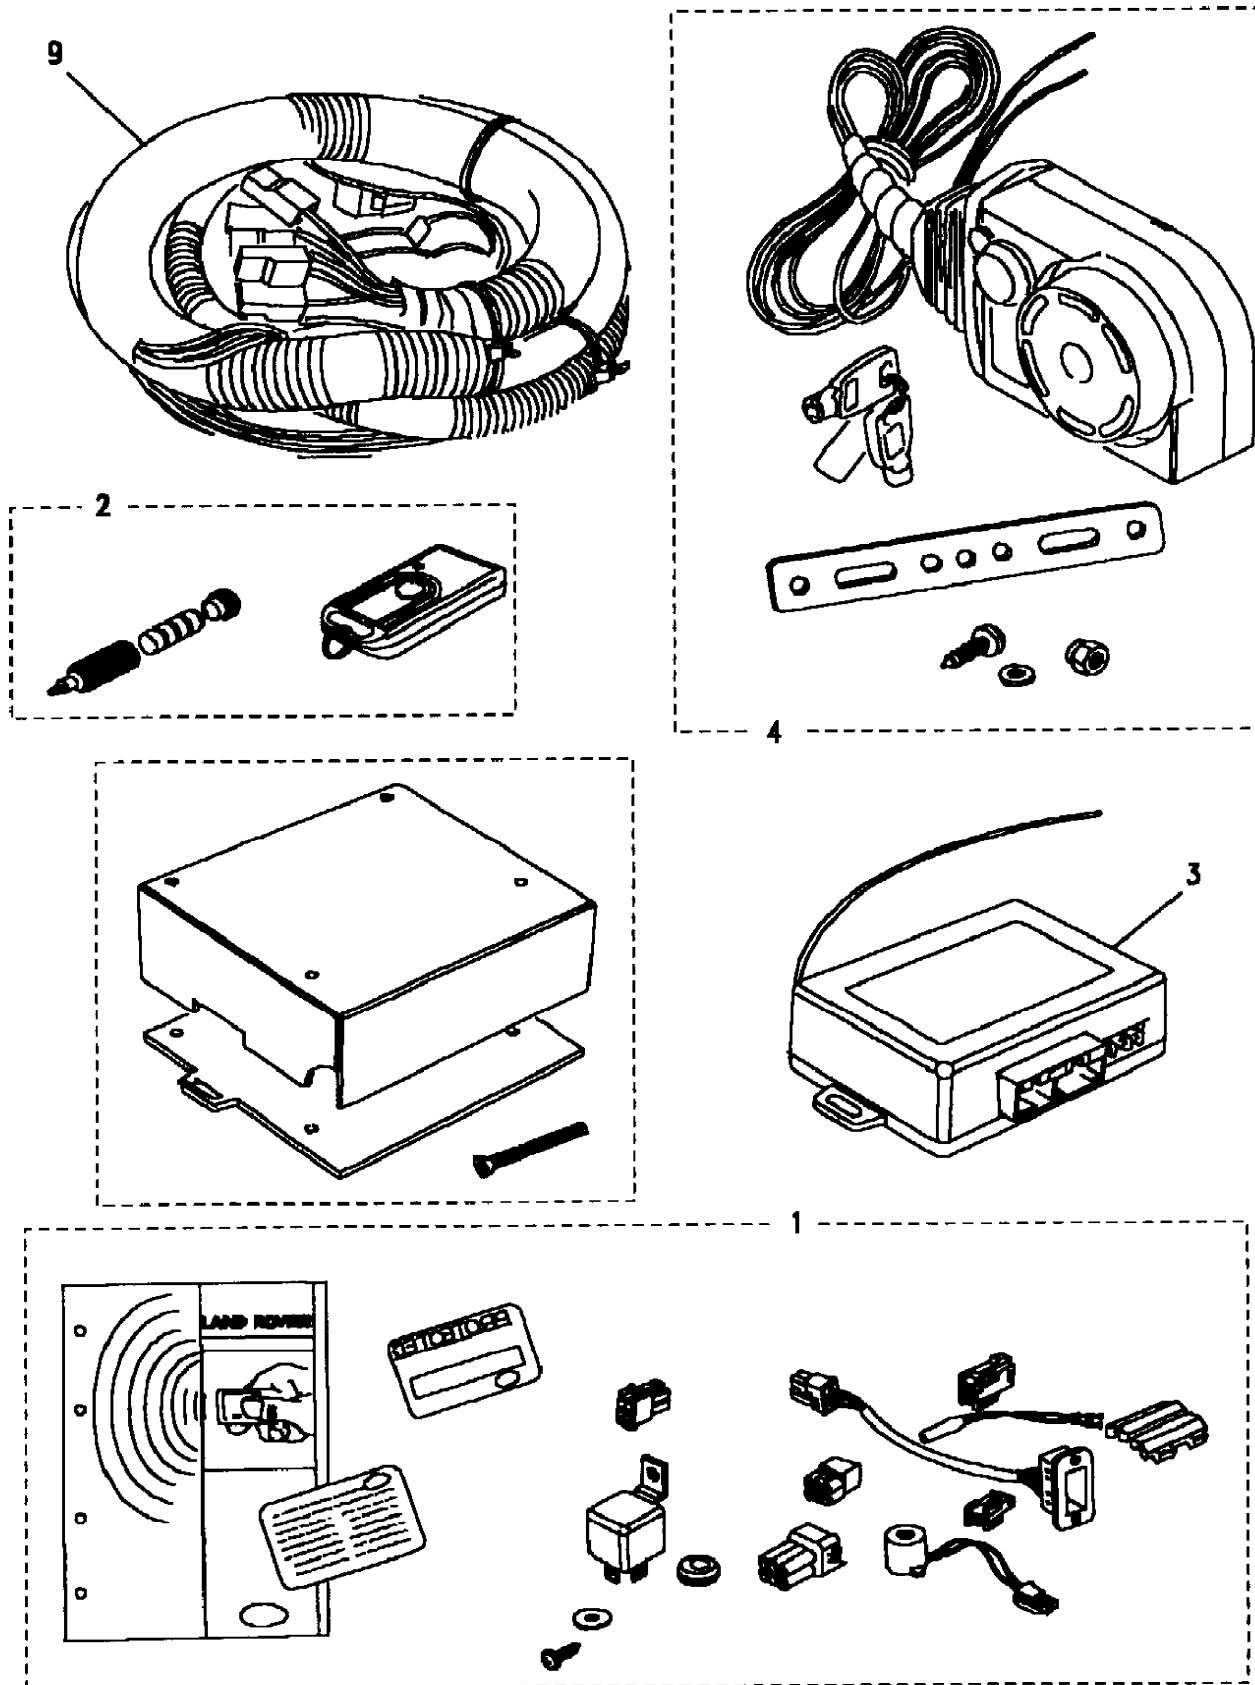

Callout	Name	Application	Remarks & Restrictions	Service No.	Qty
1	Kit burglar alarm			STC8905	1
2	Transmitter plip burglar alarm			STC8908	1
3	Control unit burglar alarm			STC8910	1
4	Sounder unit burglar alarm			STC8911	1
5	Relay changeover			STC8913	1
6	Switch-contact-bonnet burglar alarm			STC8914	1
7	Cover-control unit burglar alarm			STC8915	1
8	Battery			STC8916	1
9	Harness-link			STC8917	1