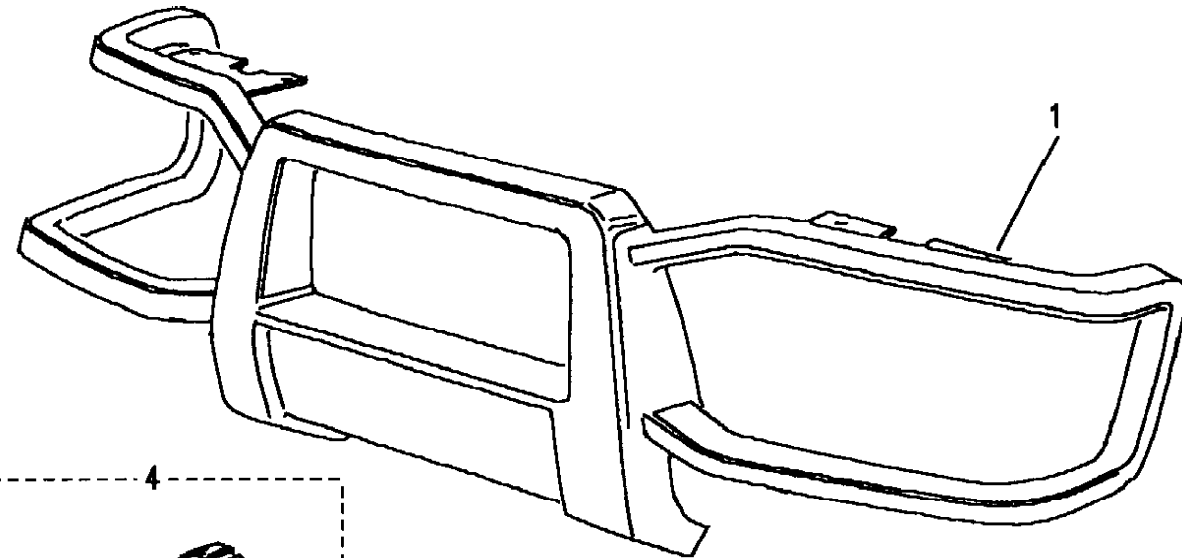

Accessories
Accessories
Soft Protection Bar-Air Bag Vehicles Only 1/1

Discovery (FA393361-WA799999)
(CATXIC3A)

Discovery (FA393361-WA799999)

Accessories
Accessories
Soft Protection Bar-Air Bag Vehicles Only

Callout	Name	Application	Remarks & Restrictions	Service No.	Qty
1	Bar assembly-nudge-front		Rover Airbag System	STC8930	1
			Rover Airbag System, wrap round, polyurethane	STC8930AB	1
2	Bar assembly-front bumper centre		Rover Airbag System	STC8931	1
			NO LONGER AVAILABLE, Rover Airbag System, A frame, polyurethane	STC8931AB	1
3	Bracket-long range driving lamp mounting		Rover Airbag System	STC7595	1
4	Kit-fixing-screw		Rover Airbag System	STC7573	1
5	Kit-lamp guard fixing		Rover Airbag System	STC7574	1