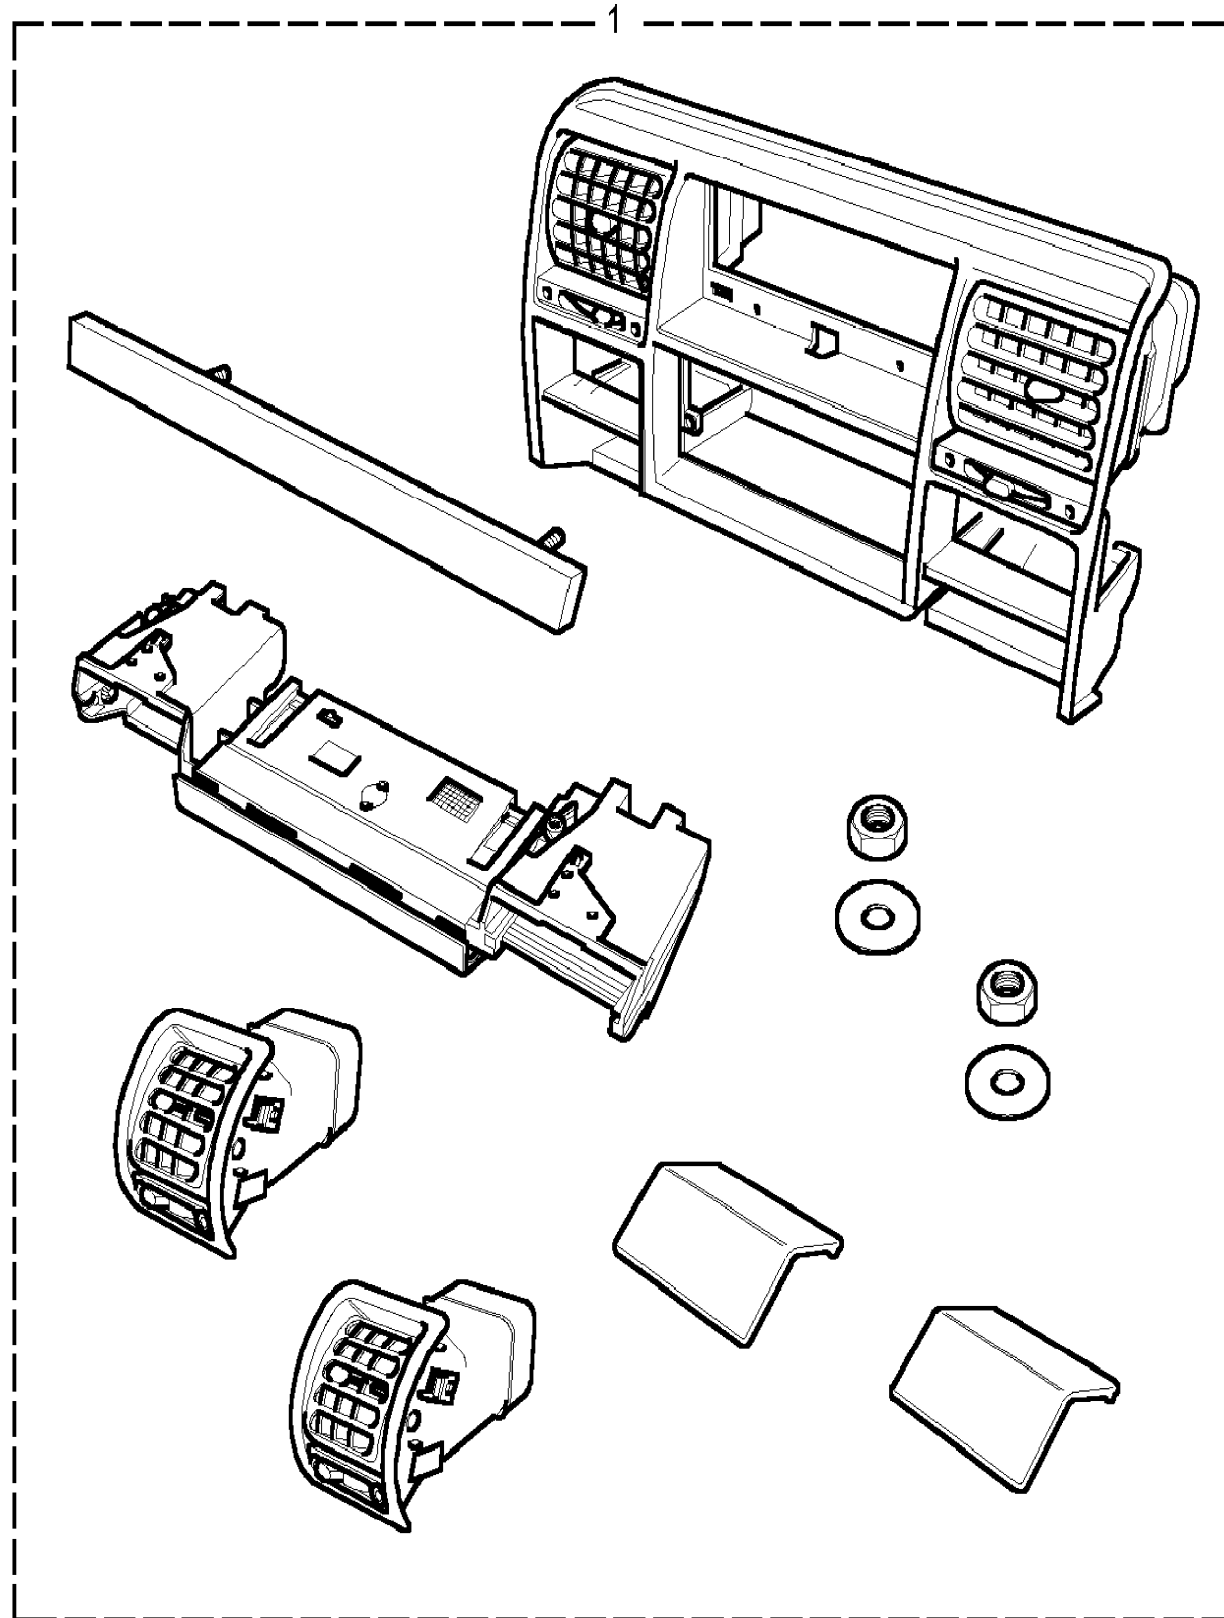

Accessories  
 Accessories  
 Winch-Xd9000i 1/1

Discovery (FA393361-WA799999)  
 (LT0089)

LT0089

Discovery (FA393361-WA799999)

Accessories  
 Accessories  
 Winch-Xd9000i

Callout	Name	Application	Remarks & Restrictions	Service No.	Qty
1	Winch-electric		XD9000i XD9000i	STC8896AA STC8896	1 1
2	Cover-winch			STC8893	1
3	Kit-winch accessories			RTC9520	1
4	Protection bar-A frame		to winch	STC7692	1