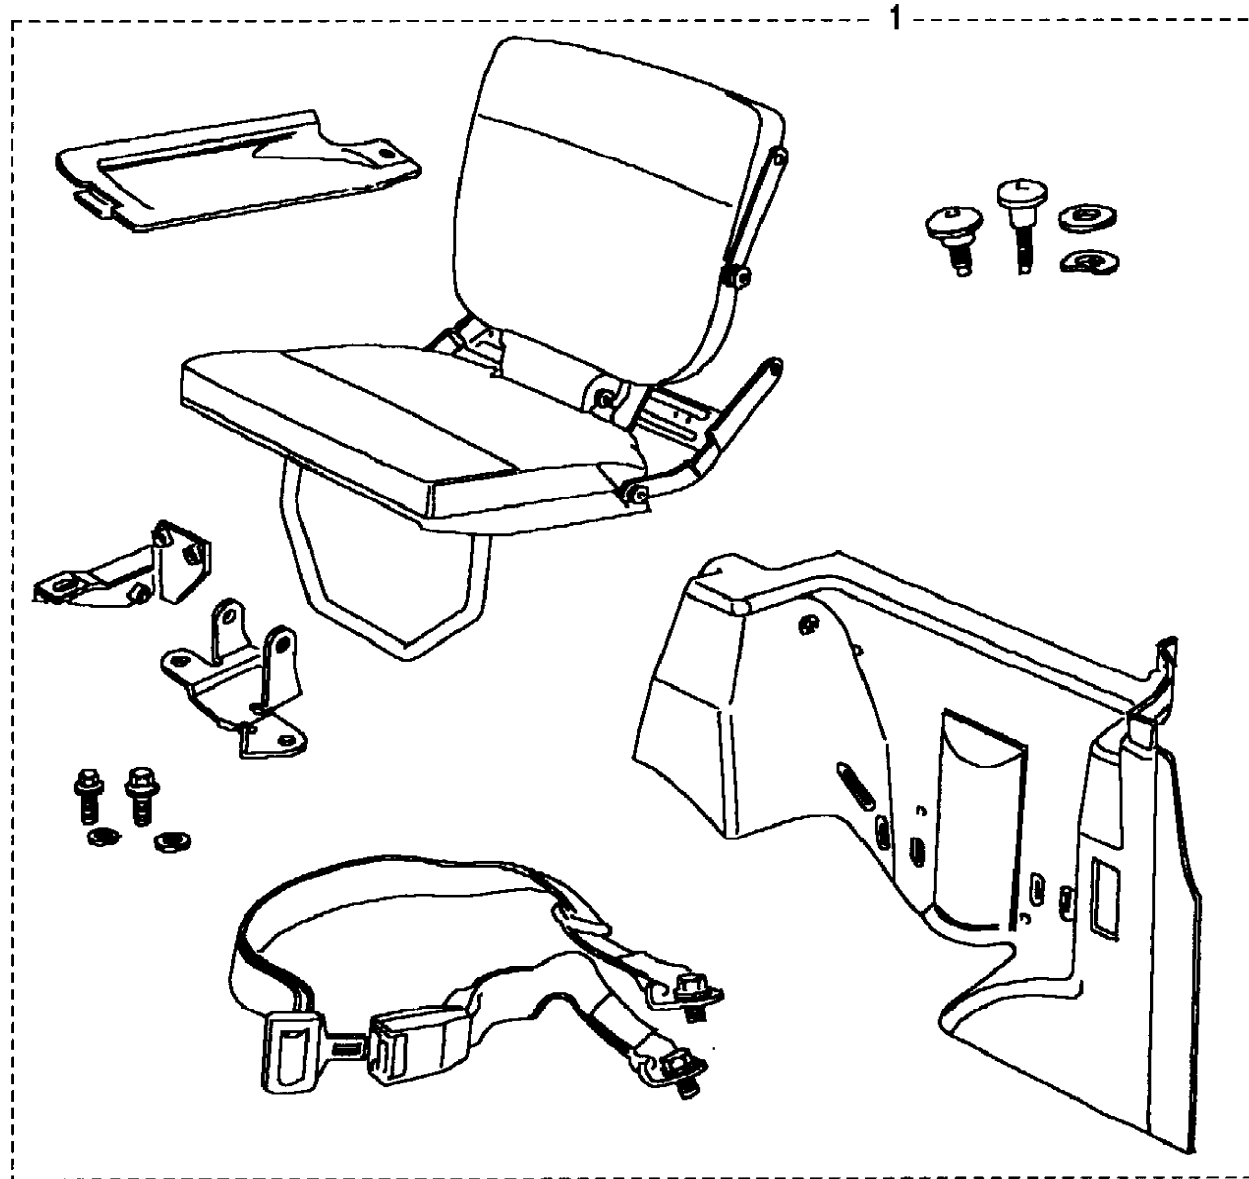

Callout	Name	Application	Remarks & Restrictions	Service No.	Qty	
1	Kit-seat-rear-inward	Change point - VIN begin TA163104	Cloth, RH, Plain., Dark Granite	STC7577LOY	1	
		Change point - VIN begin TA501920	Cloth, RH, Plain., Dark Granite	STC7577LOY	1	
			Cloth, RH, Dark Granite, Kestral	STC7874LOY	1	
			Cloth, Dark Granite, Kestral, LH	STC7875LOY	1	
			Cloth, RH, Bahama Beige, Kestral	STC7876SUC	1	
			Cloth, Bahama Beige, Kestral, LH	STC7877SUC	1	
			Cloth, Blue., LH	RTC9549	1	
			Cloth, RH, Blue.	RTC9564	1	
			Cloth, Beige, LH	STC8039	1	
			Cloth, Beige, RH	STC8038	1	
			Change point - VIN end MA081991	Cloth, Plain., Dark Granite, LH	STC8461LOY	1
			Change point - VIN begin MA081992	Cloth, RH, Plain., Dark Granite	STC8462LOY	1
			Change point - VIN begin MA081992	Cloth, Beige, LH	STC8801SUD	1
			Change point - VIN begin MA081992	Cloth, Beige, RH	STC8802SUD	1
			Change point - VIN begin TA163104	Cloth, Plain., Bahama Beige, LH	STC7580SUC	1
			Change point - VIN begin TA501920	Cloth, Plain., Bahama Beige, LH	STC7580SUC	1
			Change point - VIN begin TA163104	Cloth, RH, Plain., Bahama Beige	STC7579SUC	1
			Change point - VIN begin TA501920	Cloth, RH, Plain., Bahama Beige	STC7579SUC	1
	Change point - VIN begin TA163104	Cloth, Plain., Dark Granite, LH	STC7578LOY	1		
	Change point - VIN begin TA501920	Cloth, Plain., Dark Granite, LH	STC7578LOY	1		
2	Kit-armrest		Also serviced as part of a kit, Bahama Beige	STC8495SUC	1	
			Also serviced as part of a kit, Sonar Blue	STC8495JUL	1	
			Dark Granite	STC8495LOY	1