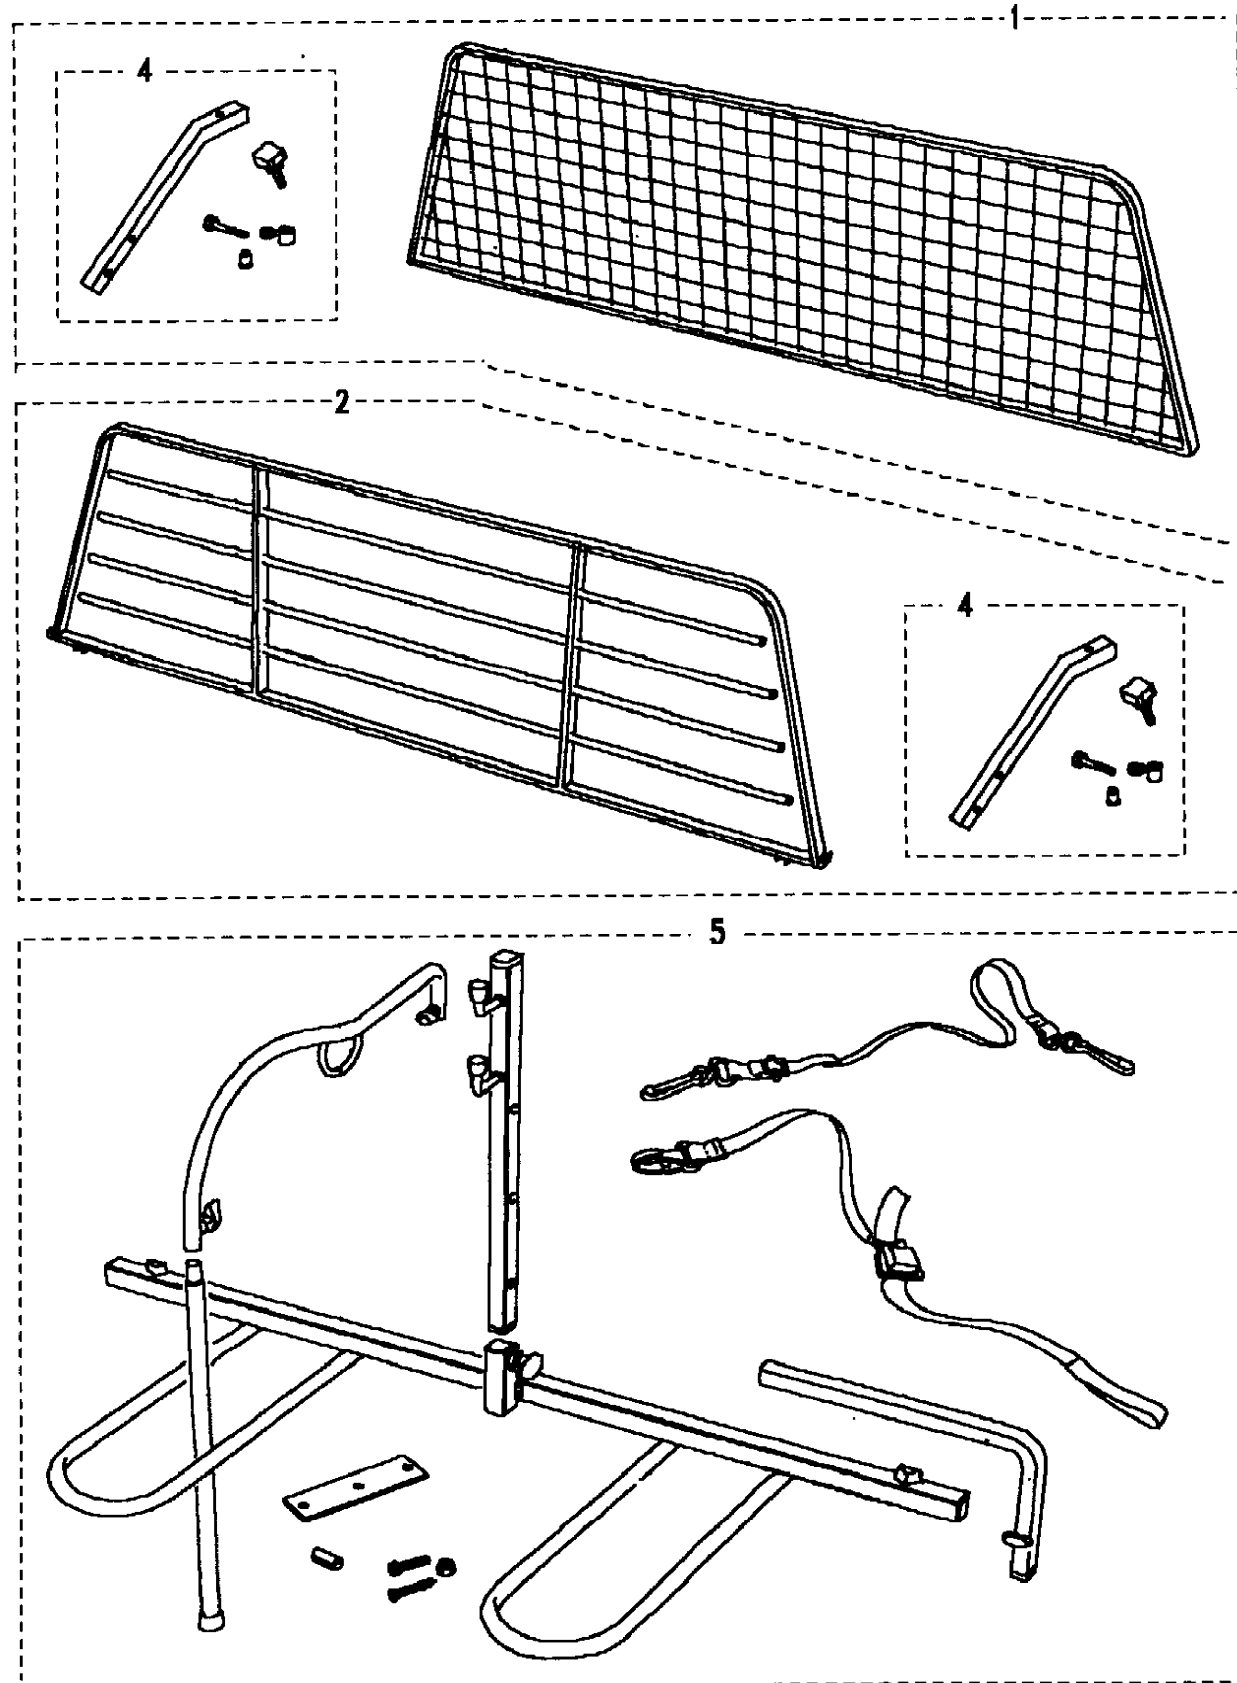

Accessories
Accessories
Dog Guards 1/1

Discovery (FA393361-WA799999)
(CATXMA2A)

Discovery (FA393361-WA799999)

Accessories
Accessories
Dog Guards

Callout	Name	Application	Remarks & Restrictions	Service No.	Qty
1	Guard-dog-loadspace	Station Wagon, Less Rear Air Conditioning	Also serviced as part of a kit, Mesh Type	STC8414	1
2	Guard-dog-loadspace	Station Wagon, Less Rear Air Conditioning Station Wagon, With Rear Air Conditioning	Also serviced as part of a kit, bar type Also serviced as part of a kit, bar type	STC8413 STC7570	1 1
4	Kit-dog guard fitting	Station Wagon, Less Rear Air Conditioning	Also serviced as part of a kit	STC8104	1
5	Rack-riding tack			STC8017	1