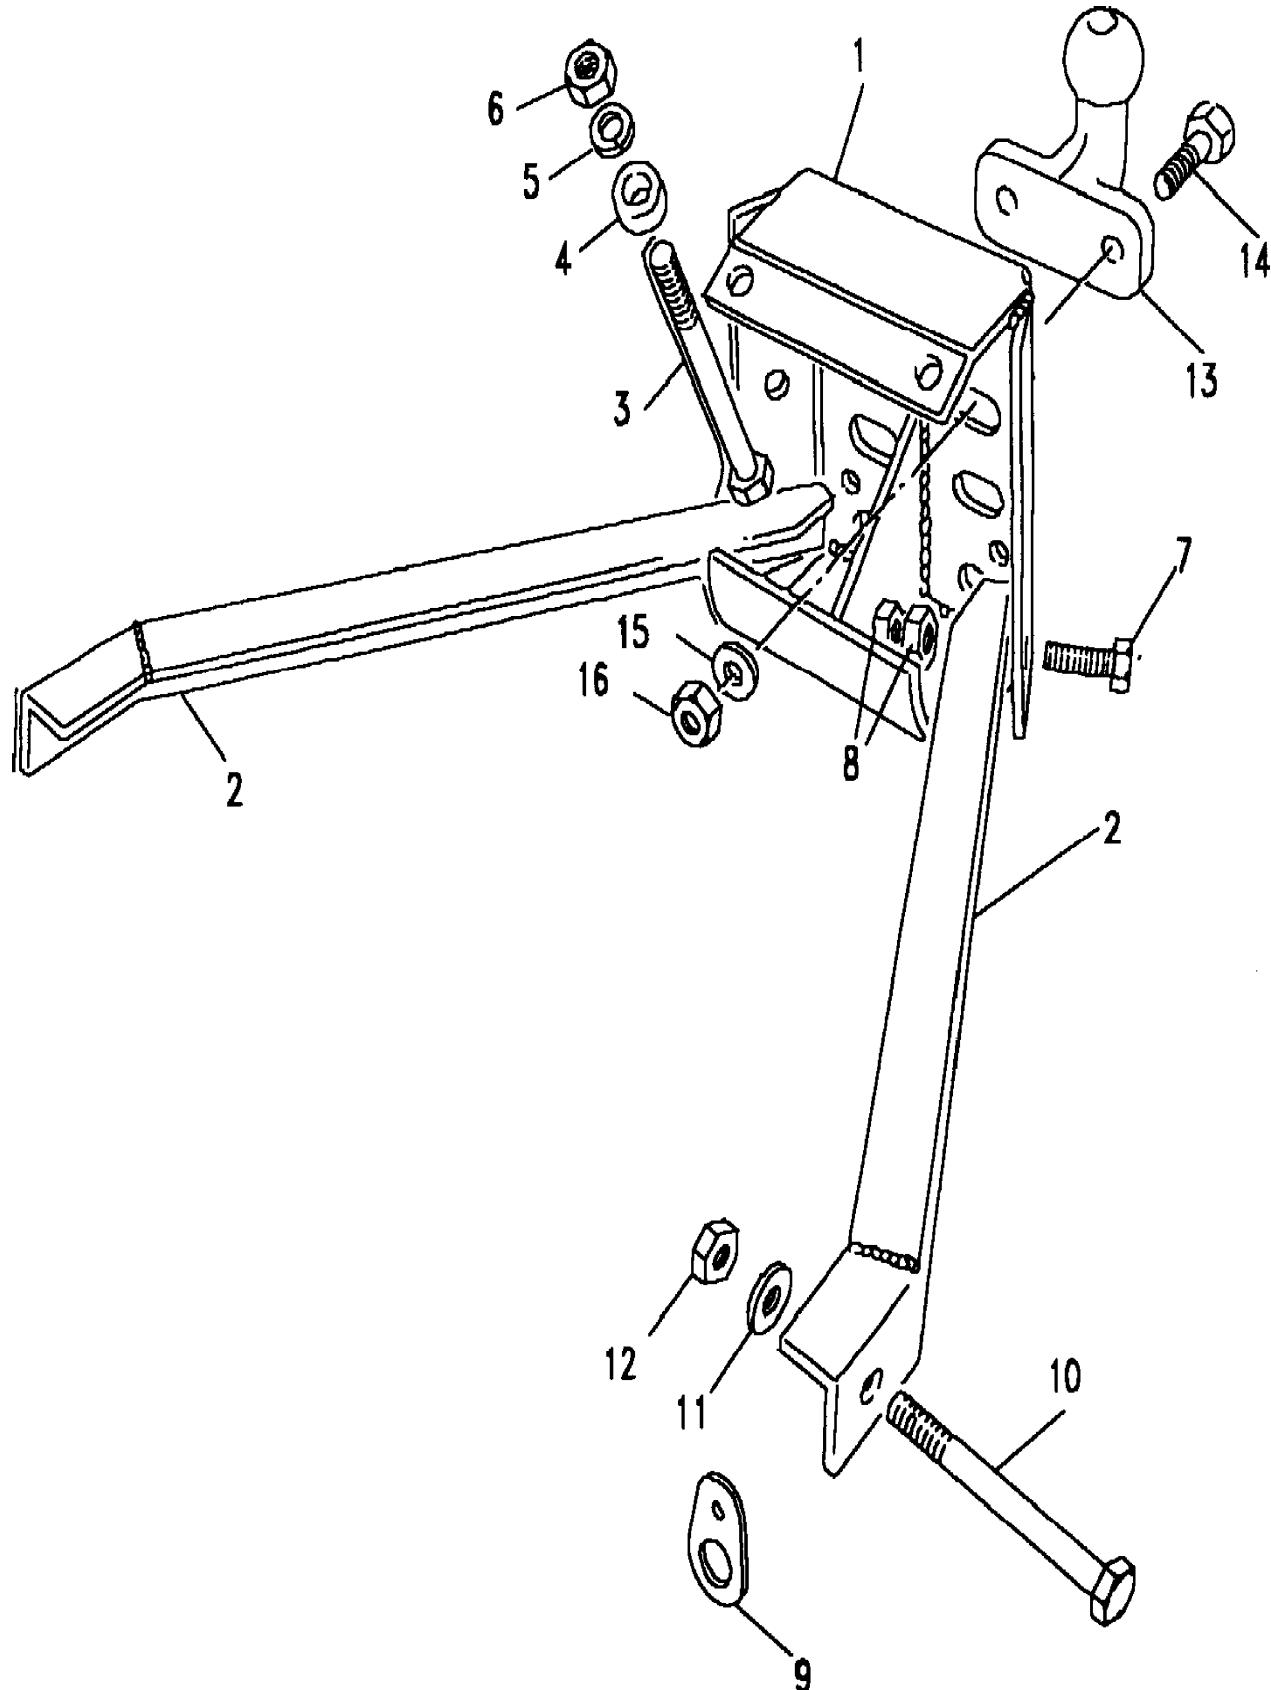

Accessories  
Accessories  
Towing 2/2

Discovery (FA393361-WA799999)  
(CATXCA1A)

Discovery (FA393361-WA799999)

Accessories  
Accessories  
Towing

Change point - VIN end LA081991

Callout	Name	Application	Remarks & Restrictions	Service No.	Qty
[901]	Pin-towing pintle			STC50492	1
[902]	Plate-tow bar bracket slider	Change point - VIN end LA081880	Sliding	RTC8831 STC50259 STC50259AA	1 1 1
[903]	Tow bar kit	Change point - VIN end LA081880		STC8816 STC8816	1 1
[904]	Socket-accessory power		12 S	STC8875	1
[905]	Ball-towing attachment		50MM	RTC8891AA	1
[906]	Kit-towing	Change point - VIN end LA081880	Also serviced as part of a kit	RTC9499	1
[907]	Socket-electrical towing	Change point - VIN end LA081880	Also serviced as part of a kit, 7 pin-12N	STC4286D	1
[908]	Jaw assembly-towing			RTC8159	1
[909]	Cover-towing attachment ball			STC8114	1