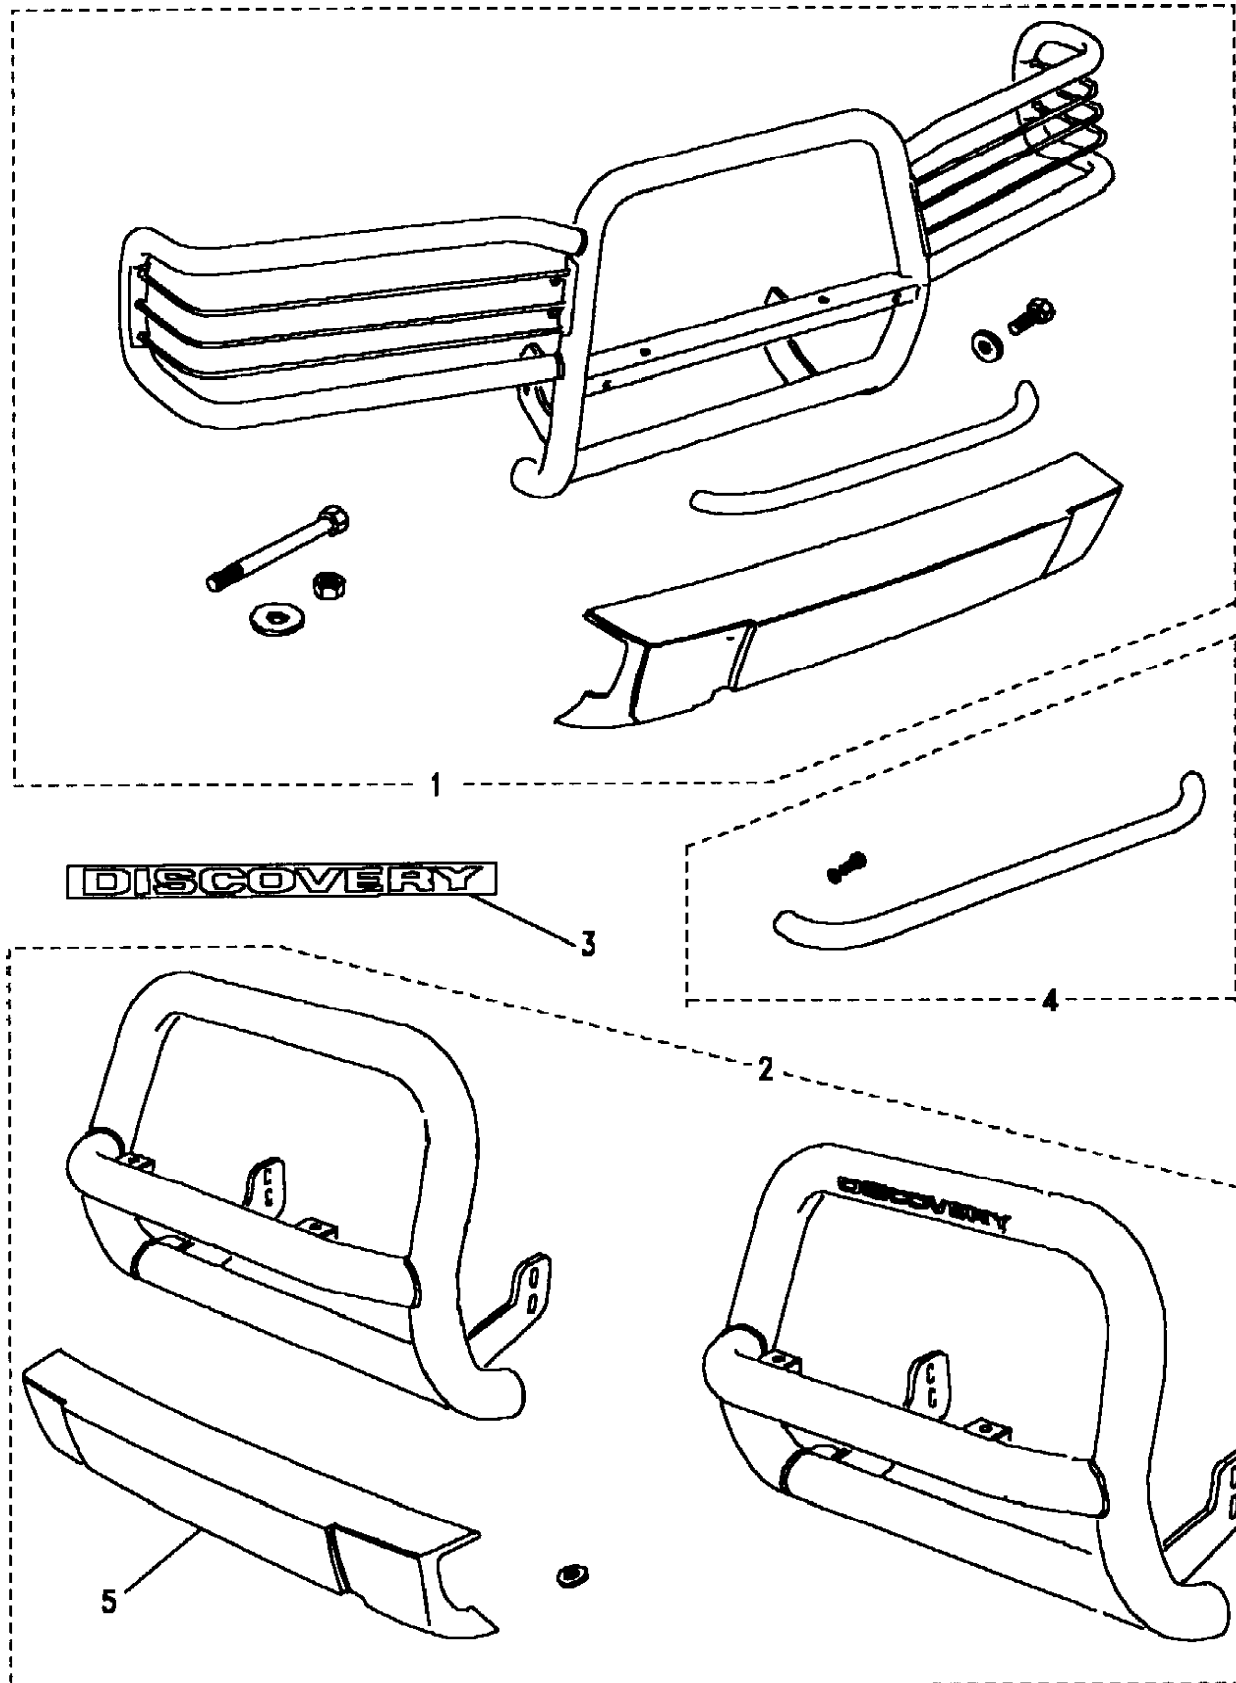

Accessories  
Accessories  
Nudge Bars 1/1

Discovery (FA393361-WA799999)  
(CATXIC2A)

Discovery (FA393361-WA799999)

Accessories  
Accessories  
Nudge Bars

Callout	Name	Application	Remarks & Restrictions	Service No.	Qty
1	Bar assembly-nudge-front	(-) "GB/IRL"	Rover Airbag System, Black, Steel, wrap round	STC8454AA	1
		(-) "Europe"	Rover Airbag System, Black, Steel, wrap round	STC8454AA	1
		(-) "GB/IRL"	Rover Airbag System, stainless steel., wrap round	STC8455AA	1
		(-) "Europe"	Rover Airbag System, stainless steel., wrap round	STC8455AA	1
2	Bar assembly-nudge-front	(-) "GB/IRL"	Rover Airbag System, Black, Steel, A frame	STC7554	1
		(-) "Europe"	Rover Airbag System, Black, Steel, A frame	STC7554	1
		(-) "GB/IRL"	Rover Airbag System, stainless steel., A frame	STC8457	1
		(-) "Europe"	Rover Airbag System, stainless steel., A frame	STC8457	1
3	Decal-nudge bar		Rover Airbag System, Black Rover Airbag System, Silver	STC8499 STC8550	1 1
4	Protector-headlamp		Rover Airbag System, Metal	STC8828	1
5	Plinth-licence plate		Rover Airbag System, Black, with bull bar	STC8836AA	1
[900]	Bracket		Rover Airbag System, Pair	STC50453	1