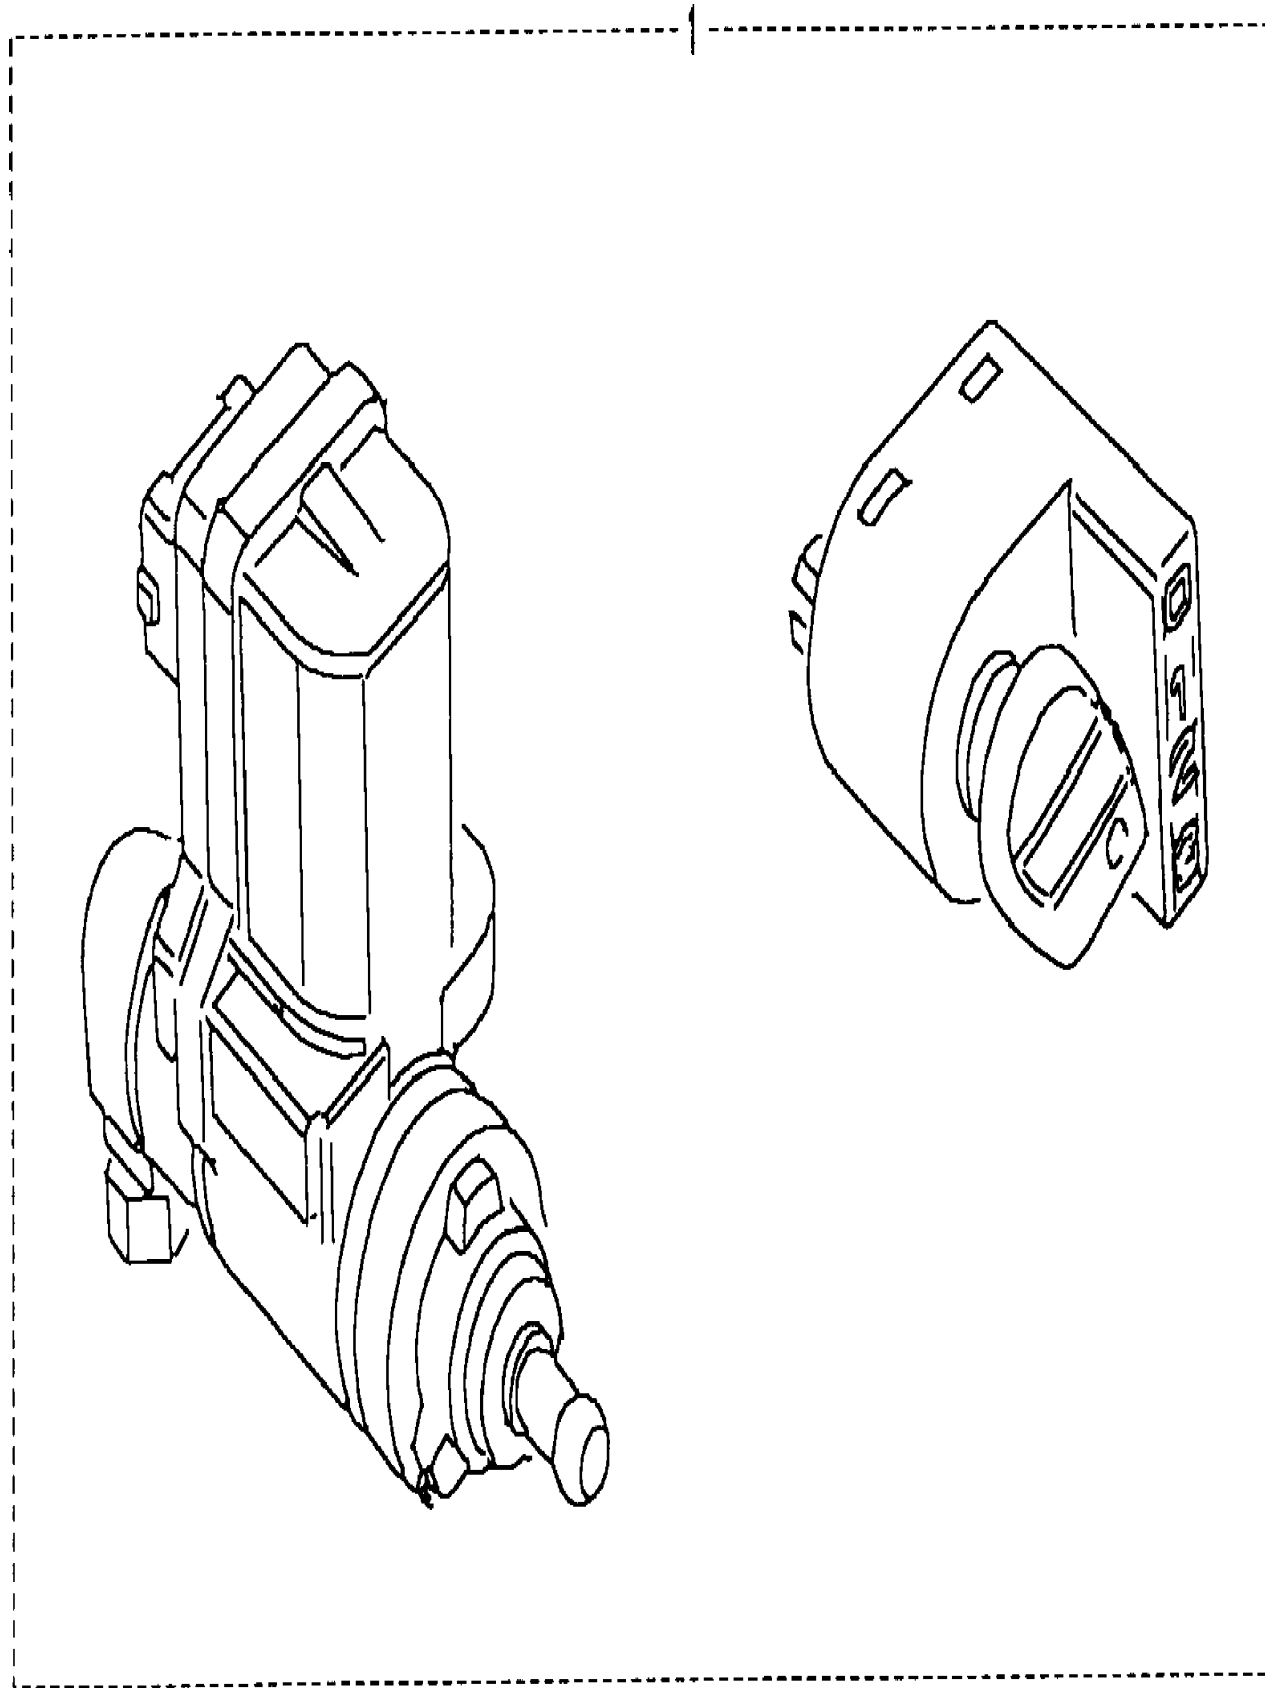

SEP 04

1201

Accessories

Discovery (FA393361-WA799999)

Accessories

Headlamp Levelling Kit-From (V) MA 1/1

(CATXPA4B)

1201