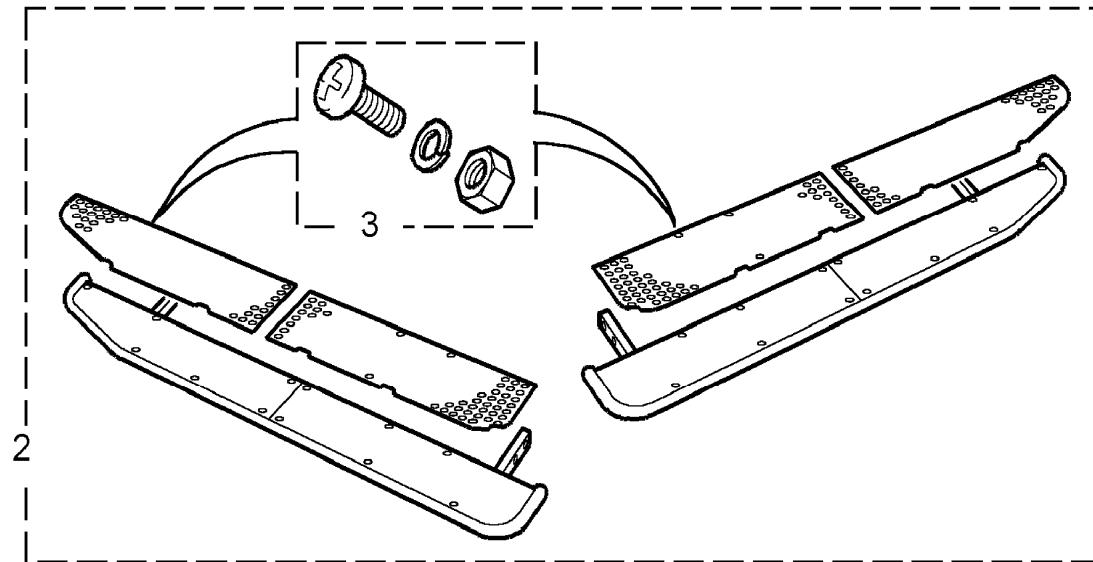

CATXPA6A

Callout	Name	Application	Remarks & Restrictions	Service No.	Qty
1	Kit-side step		Also serviced as part of a kit, Black	RTC9507AB	1
2	Kit-side step			STC8087AA	1
3	Kit service-side step			STC8049	1
4	Kit-side step		Also serviced as part of a kit	STC8130AA	1
5	Step-side runner		Also serviced as part of a kit, RH	STC8942	1
			Also serviced as part of a kit, LH	STC8943	1
[900]	Kit-side step		Also serviced as part of a kit	STC8130AB	1
[901]	Step-side runner		Also serviced as part of a kit, RH	STC8548	1
			Also serviced as part of a kit, LH	STC8549	1
			RH	STC8548	1
			LH	STC8549	1
[902]	Extrusion-side step			STC8807	1
[903]	Mudflaps			STC7808	1