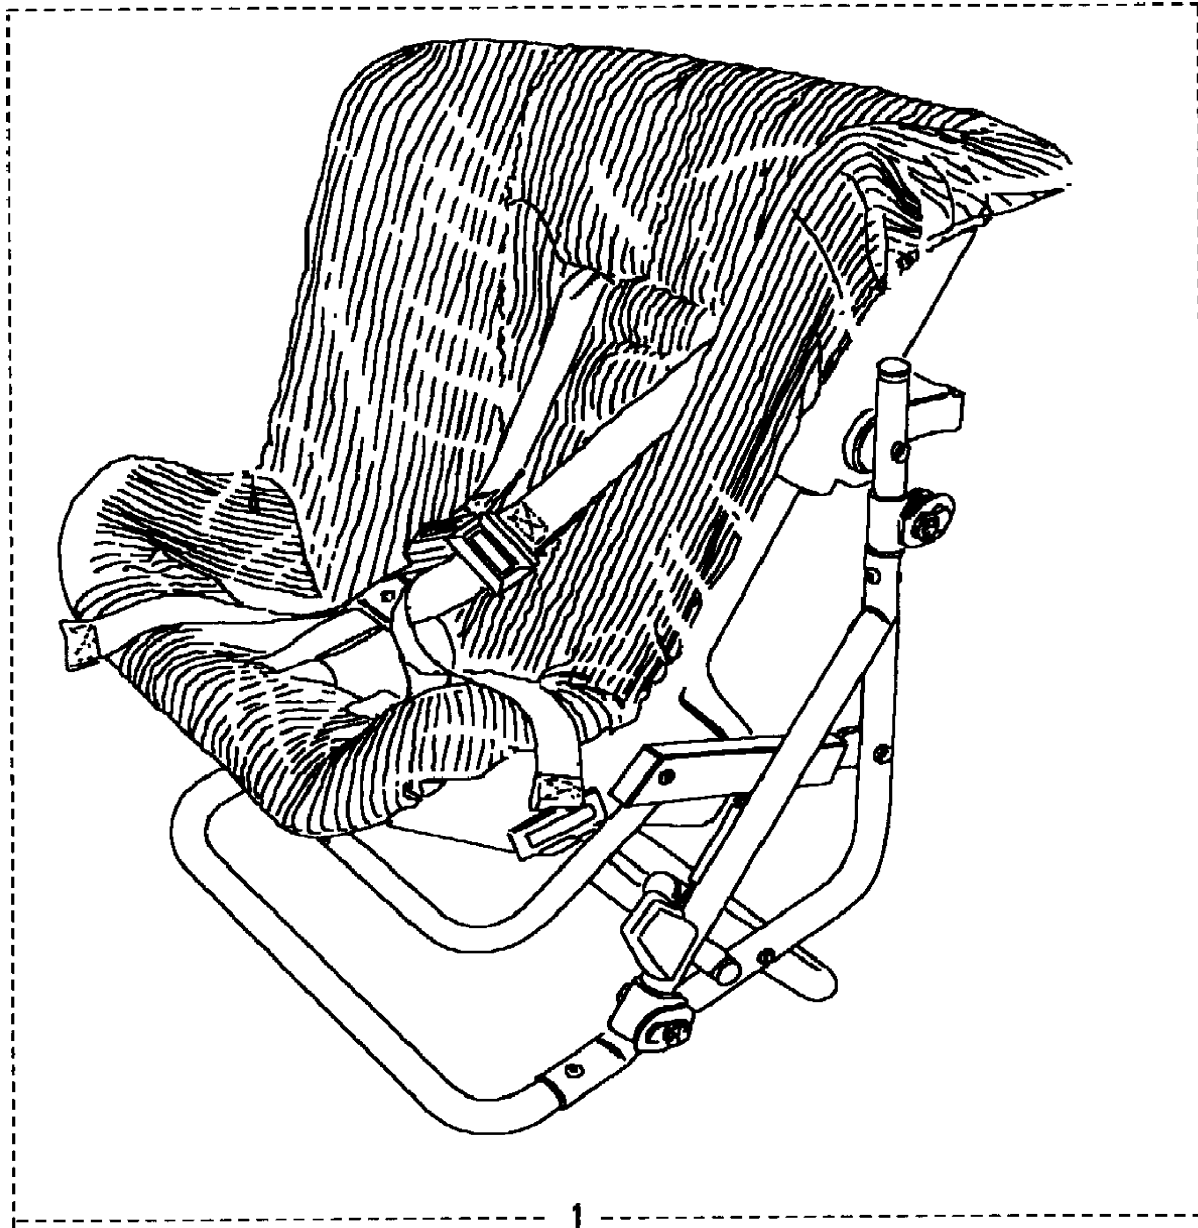

SEP 04

1214

Accessories
Accessories
Safety & Security-Child Seat 1/1

Discovery (FA393361-WA799999)
(CATXMA4A)

1214

SEP 04

Discovery (FA393361-WA799999)

Accessories
Accessories
Safety & Security-Child Seat

Callout	Name	Application	Remarks & Restrictions	Service No.	Qty
1	Seat-child restraint			STC50013	1
2	Cushion-child restraint booster			STC8154	1
[900]	Seat-child restraint			STC50452	1