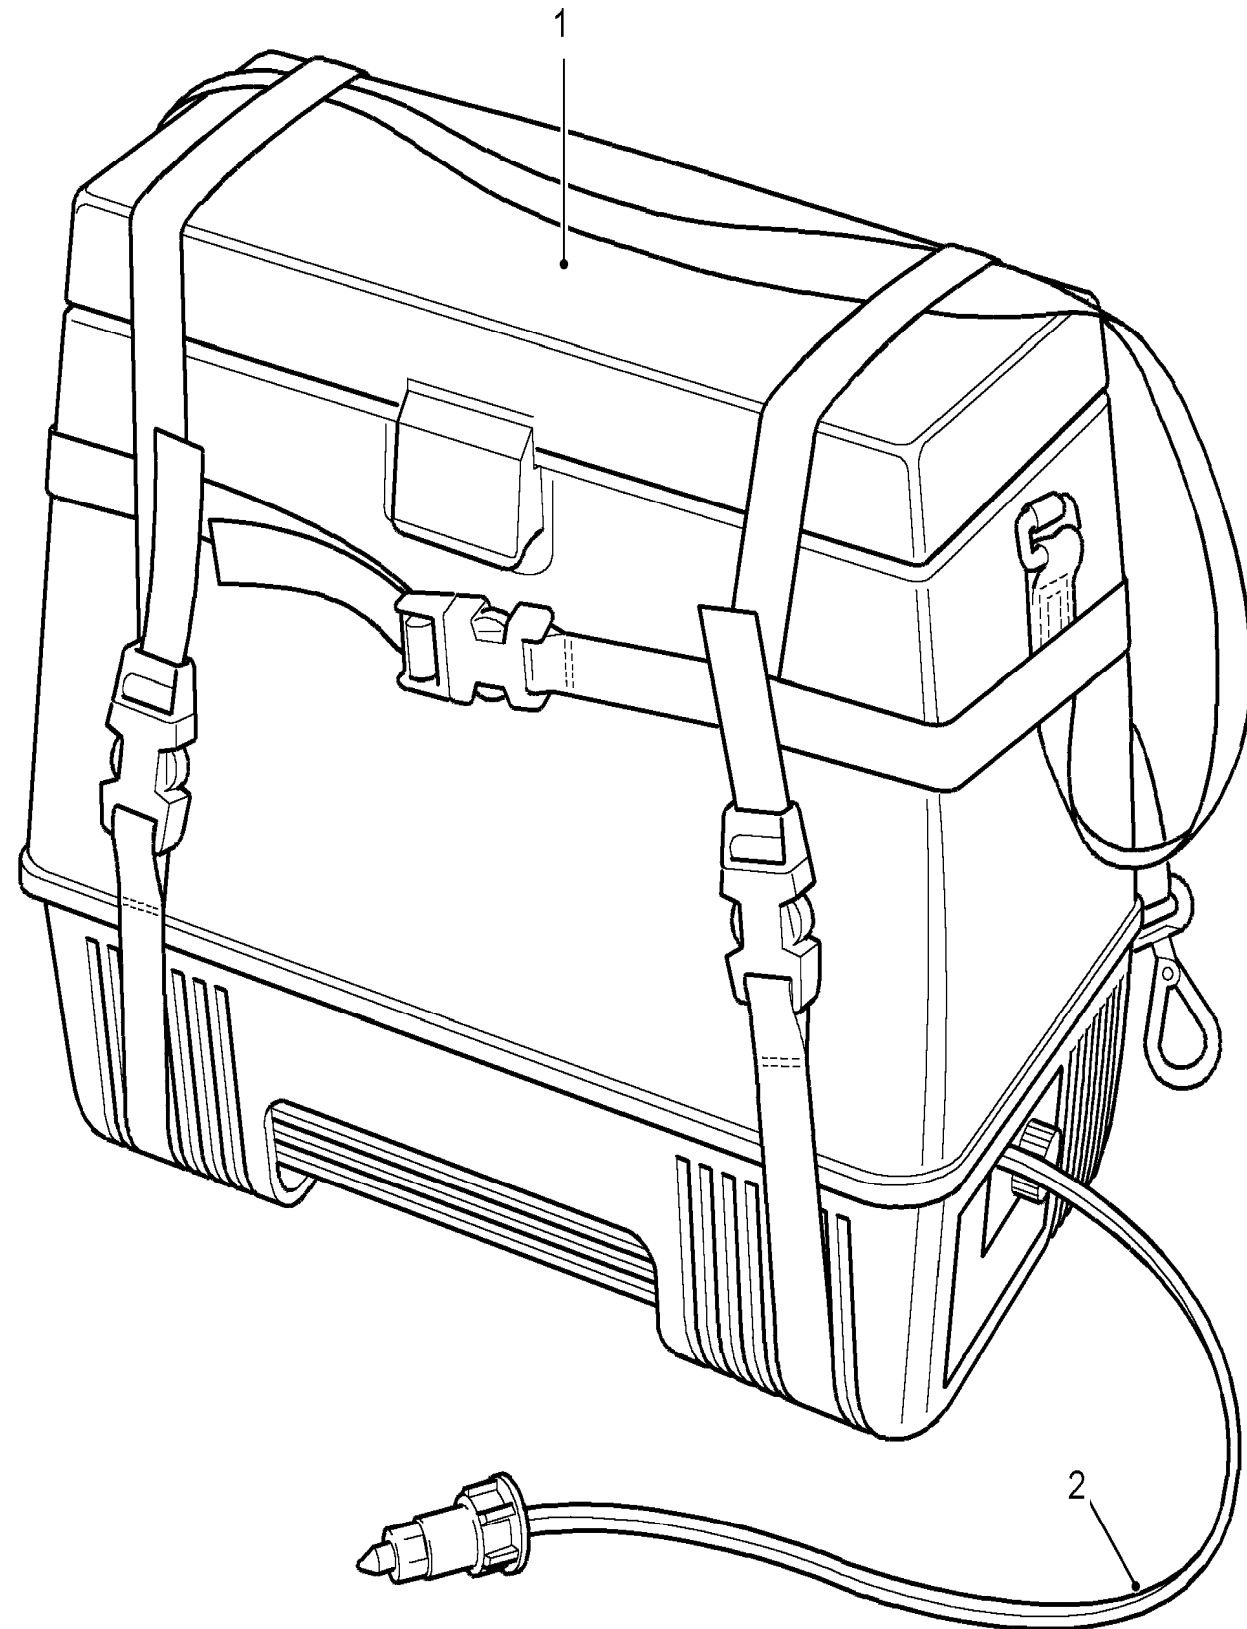

Accessories
Accessories
Refrigerator 1/1

Discovery (FA393361-WA799999)
(CATXMA9B)

CATXMA9B

Discovery (FA393361-WA799999)

Accessories
Accessories
Refrigerator

Callout	Name	Application	Remarks & Restrictions	Service No.	Qty
1	Refrigerator			STC8519 STC8519AA	1 1
2	Socket-accessory power		fridge coolbox twin top coolbox	STC7897 STC7891 STC8427AA	1 1 1
[900]	Refrigerator			STC8519AB	1
[901]	Coolbox		20 litre 20 litre 20 litre	STC7809AB STC7809 STC7809AA	1 1 1
[902]	Transformer-mains		240v to 12v	STC7814	1