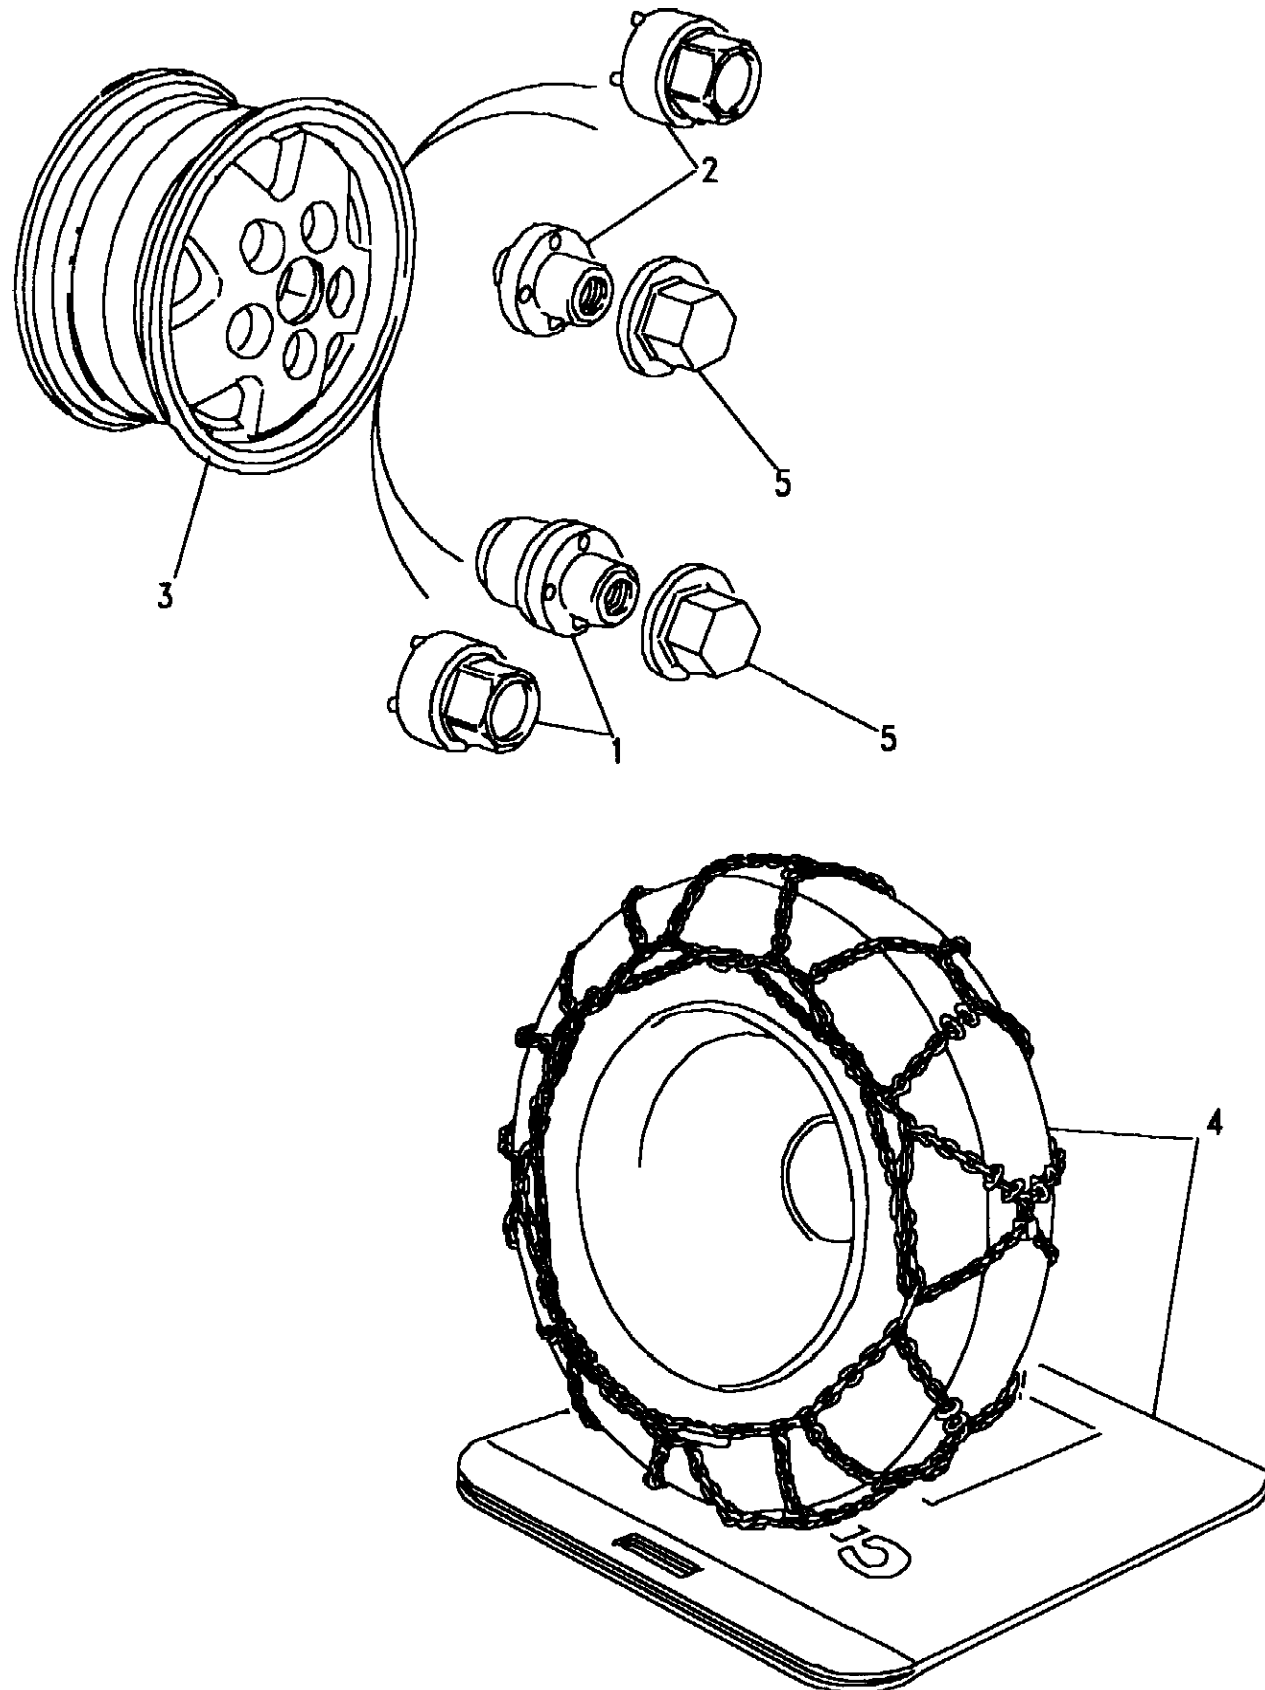

Callout	Name	Application	Remarks & Restrictions	Service No.	Qty
1	Cable assembly	Change point - VIN end MA118309 Change point - VIN begin MA118310		PRC8130 ANR3896	1 1
2	Seal			PRC4540	1
3	Clip-cable		8mm hole	AFU1090L	2
4	Plate-trailer socket mounting			NRC8048 STC8879	1 1
5	Screw		hexagonal head, 1/4UNF x 3/4	SH604061L	2
6	Washer-Spring		1/4 dia, Square	WM600041L	2
7	Nut - Hex.		hexagonal head, Coarse Thread, 1/4UNF	NH604041L	2
8	Socket-electrical towing		7 Pin 7 pin-12N Type 'S'	579409 STC4286 STC8874	1 1 1
9	Screw			78756	2
10	Washer-Spring		3/16 dia, Square	WM702001L	2
11	Nut - Hex.		UNF	HN2005L	2
12	Plug		7 Pin	579408	1
13	Kit-towing electrics	(+)"USA"	7 Pin	RTC3834AA YWJ500110	1 1
14	Wire Assy	(+)"USA"	7 Pin	YMZ500460	1
15	Wire Assy	(+)"USA"	CONVERTER ASSY, 7 Pin To 4 Pin Trailer Tow Connector	VSA500030	1
16	Wire Assy	(+)"USA"	7 Pin To 4 Pin Trailer Tow Connector	YMZ500480	1
17	Bracket	(+)"USA"		VVP500040	1