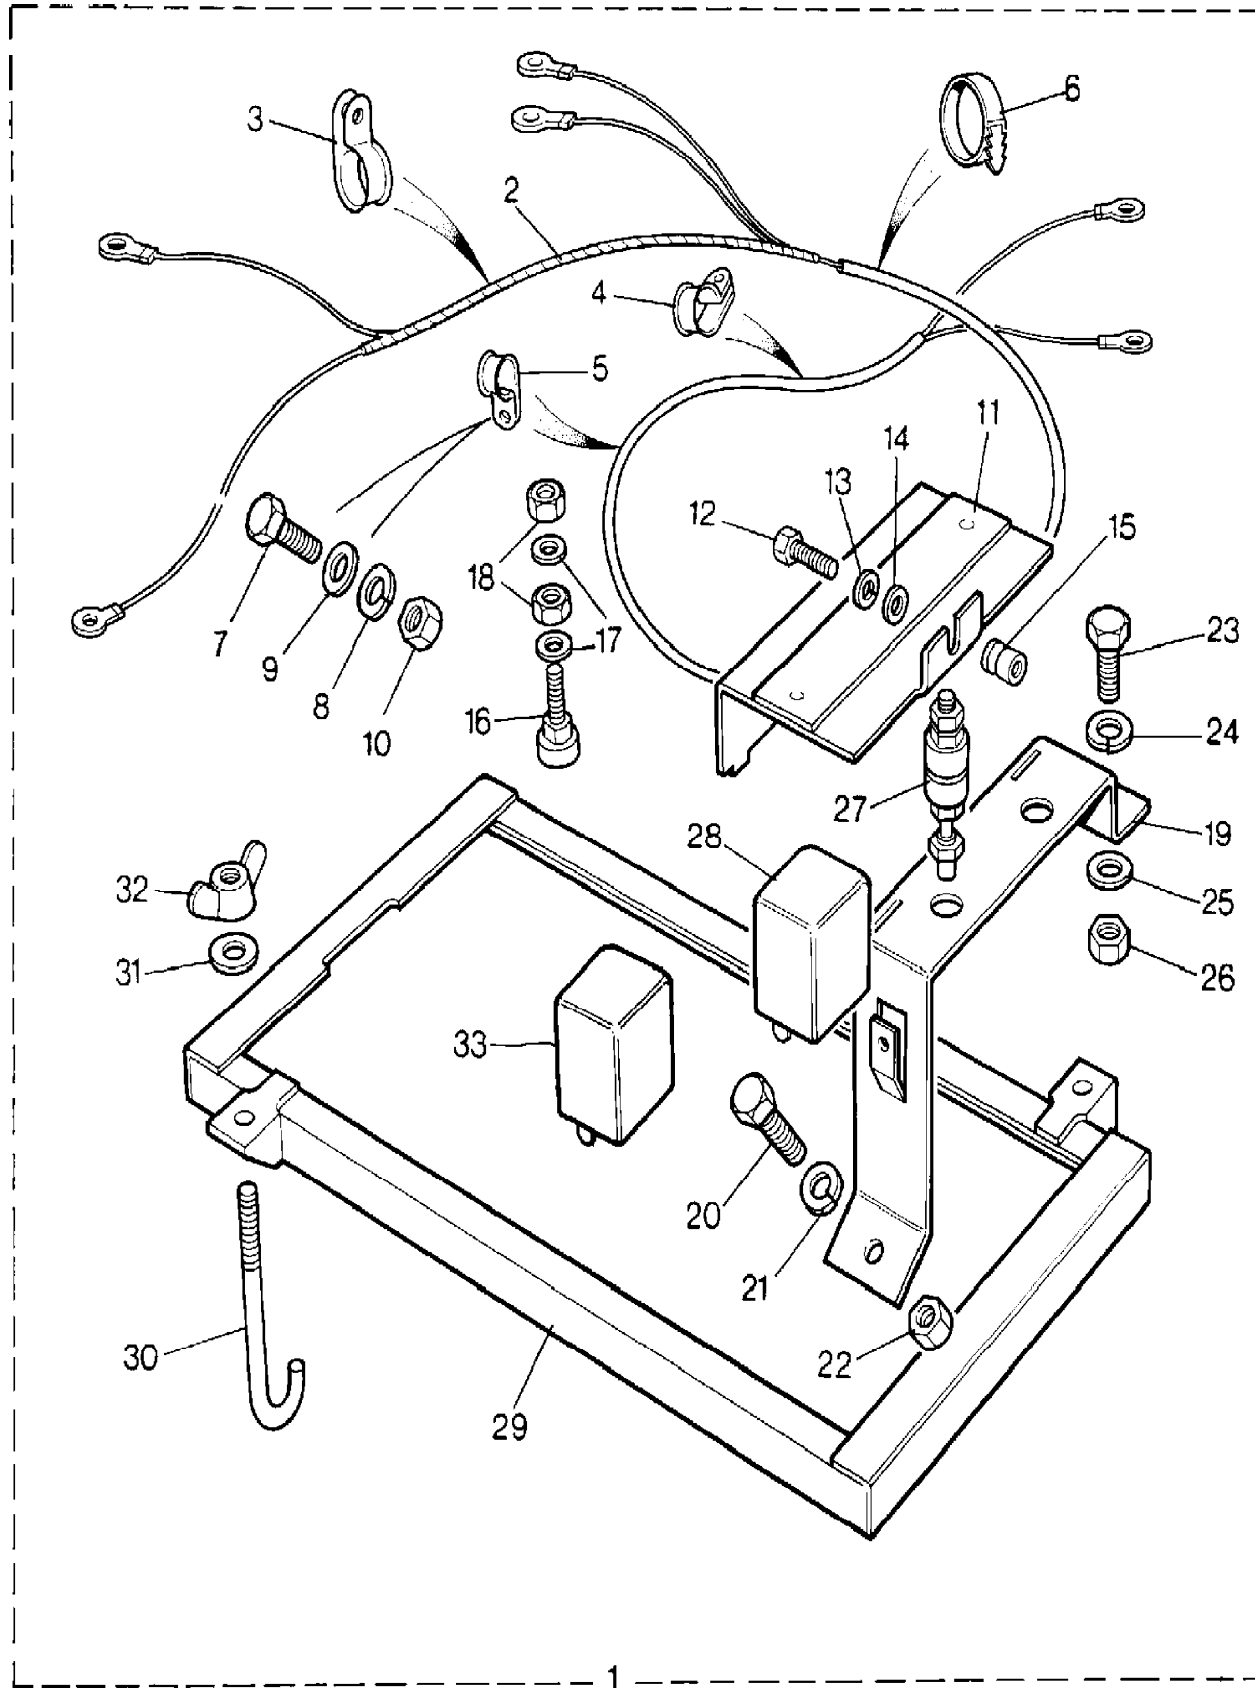

Range Rover (To HA610293)

(TS5409B)

Range Rover (To HA610293)

Callout	Name	Application	Remarks & Restrictions	Service No.	Qty
24	Washer		Also serviced as part of a kit, M5, retaining	WL105001L	2
25	Washer		Also serviced as part of a kit, M5, Plain, Standard	WA105001L	2
26	Nut-hexagonal		Also serviced as part of a kit, M5	NH105041L	2
27	Post-terminal		Also serviced as part of a kit	PRC7100	2
29	Frame assembly-battery box		Also serviced as part of a kit	392701	1
30	J bolt-fixing battery		Also serviced as part of a kit	MRC6462	2
31	Washer-Plain		Also serviced as part of a kit	2876	2
32	Nut-wing		Also serviced as part of a kit	252180	2
33	Switch-volt sensitive			PRC8561	1
[900]	Setscrew		Also serviced as part of a kit	78291	3