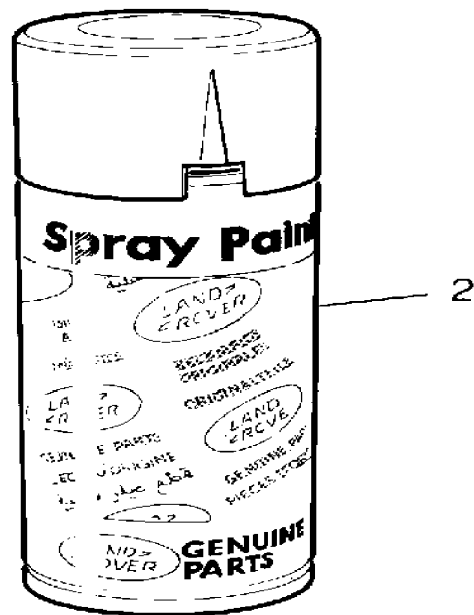

Accessories
Paint
Paint 2/5

Range Rover (To HA610293)

(TS6826)

FLAMMABLE	HARMFUL
SPRAY PAINT WARNING	
Harmful by inhalation.	
Harmful in contact with skin.	
Keep out of reach of children.	
Keep away from heat and sources of ignition. When using, do not smoke.	
Do not breathe, spray or swallow.	
In case of contact with skin or eyes, rinse immediately with plenty of water and seek medical advice.	
Do not spray on a naked flame or any incandescent material.	
Pressurised container.	
protect from sunlight and do not expose to temperatures exceeding 50°C	
Do not pierce or burn even after use	

Accessories
Paint
Paint 4/5

Range Rover (To HA610293)

(TS6826)

FLAMMABLE	HARMFUL
SPRAY PAINT WARNING	
Harmful by inhalation.	
Harmful in contact with skin.	
Keep out of reach of children.	
Keep away from heat and sources of ignition. When using, do not smoke.	
Do not breathe, spray or swallow.	
In case of contact with skin or eyes, rinse immediately with plenty of water and seek medical advice.	
Do not spray on a naked flame or any incandescent material.	
Pressurised container.	
protect from sunlight and do not expose to temperatures exceeding 50°C	
Do not pierce or burn even after use	