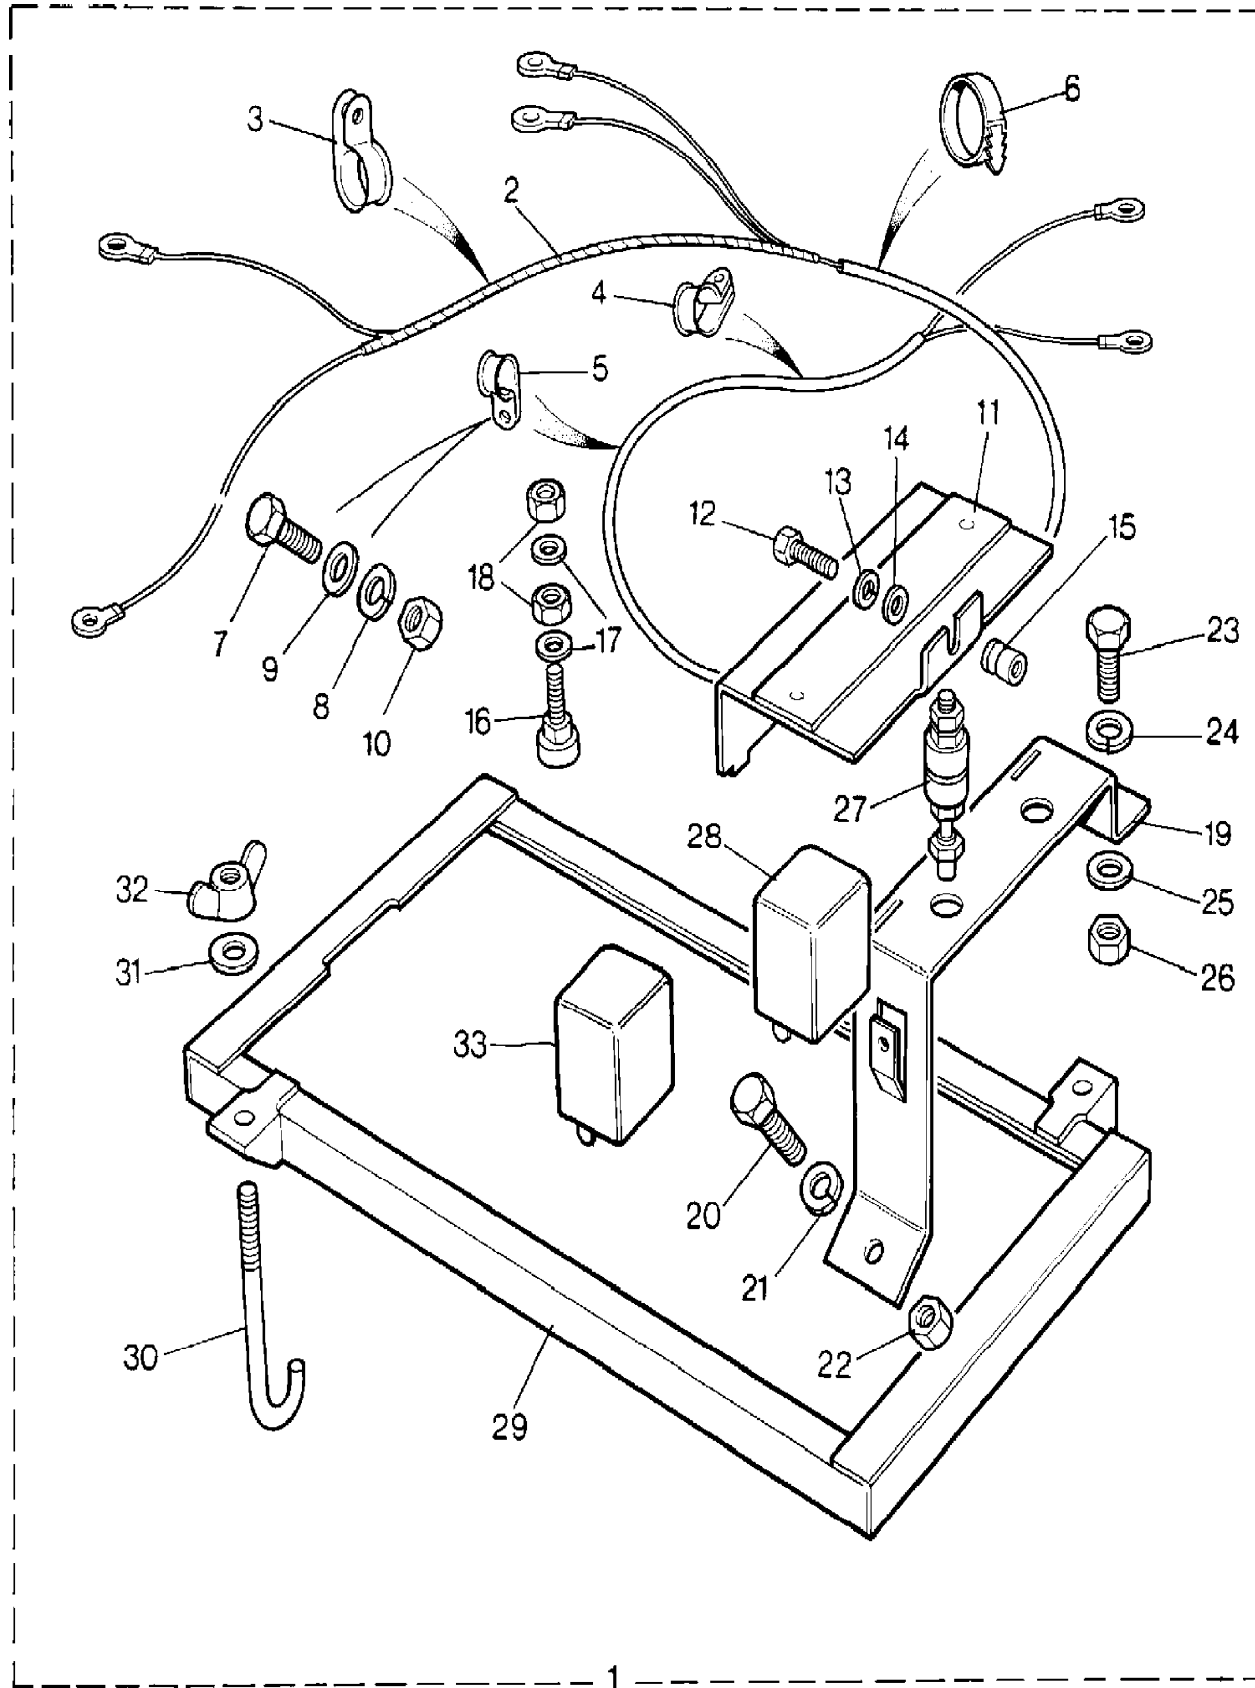

Range Rover (To HA610293)

(TS5409B)

Range Rover (To HA610293)

Callout	Name	Application	Remarks & Restrictions	Service No.	Qty
1	Split charge-towing electric		Also serviced as part of a kit	RTC3971	1
2	Harness-link		Also serviced as part of a kit	PRC6510	1
3	Clip-p		Also serviced as part of a kit, 5/16"	BAU1689	2
4	Clip-p		Also serviced as part of a kit, 3/8"	50639	3
5	Clip-p		Also serviced as part of a kit, 5/16" hole, 1/2"	AEU1581	3
6	Fastener-fir tree		Also serviced as part of a kit, 2 1/4"	RTC222	5
7	Screw		Also serviced as part of a kit, hexagonal head, 5/16UNF x 1	SH605081L	6
8	Washer-Plain		Also serviced as part of a kit	RTC612	9
9	Washer-Spring		Also serviced as part of a kit, 3/16 dia, Square	WM702001L	9
10	Nut - Hex.		Also serviced as part of a kit, UNF	HN2005L	9
11	Plate		Also serviced as part of a kit	589389	1
12	Screw		Also serviced as part of a kit, M10 x 16	SE910164	2
14	Washer		Also serviced as part of a kit	WA702101L	2
15	Screw		Also serviced as part of a kit, No 8	79231	2
16	Terminal connector		Also serviced as part of a kit	PRC4626	1
17	Washer-Spring		Also serviced as part of a kit	575014	2
18	Nut - Hex.		Also serviced as part of a kit	90575015	2
19	Bracket		Also serviced as part of a kit	PRC8213	1
20	Screw		Also serviced as part of a kit, 1/4UNF x 5/8	255206	1
21	Washer-Spring		Also serviced as part of a kit, 1/4 dia, Square	WM600041L	1
22	Nut - Hex.		Also serviced as part of a kit, hexagonal head, Coarse Thread, 1/4UNF	NH604041L	1
23	Screw		Also serviced as part of a kit, hexagonal head, M5 x 12	SH105121L	2