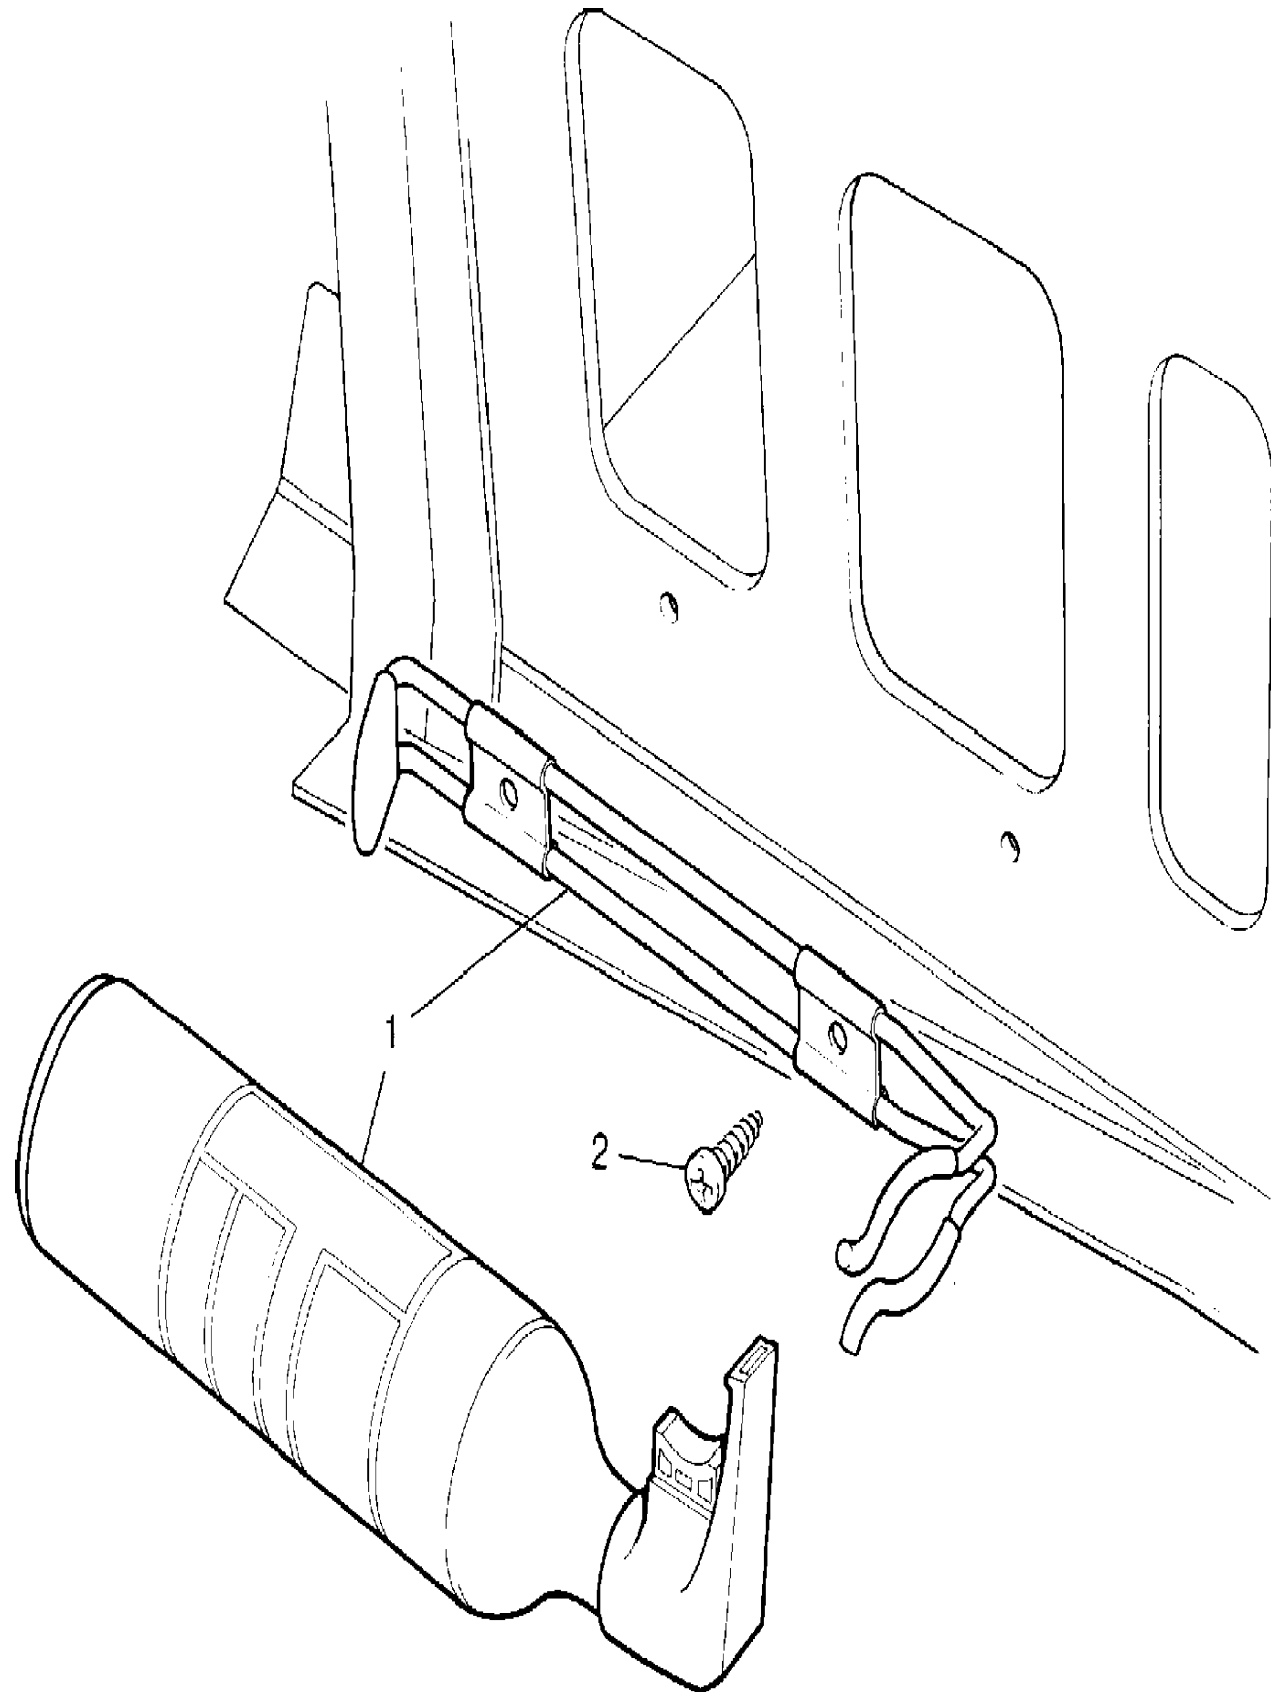

Range Rover (To HA610293)

Range Rover (To HA610293)

Callout	Name	Application	Remarks & Restrictions	Service No.	Qty
1	Extinguisher-fire		1 KG	STC8137 RTC9537	1 1
2	Screw		counter sunk, Self Tapping, No8 x 5/8	AC608051L	2
[900]	Extinguisher-fire		1 KG	STC8137	1