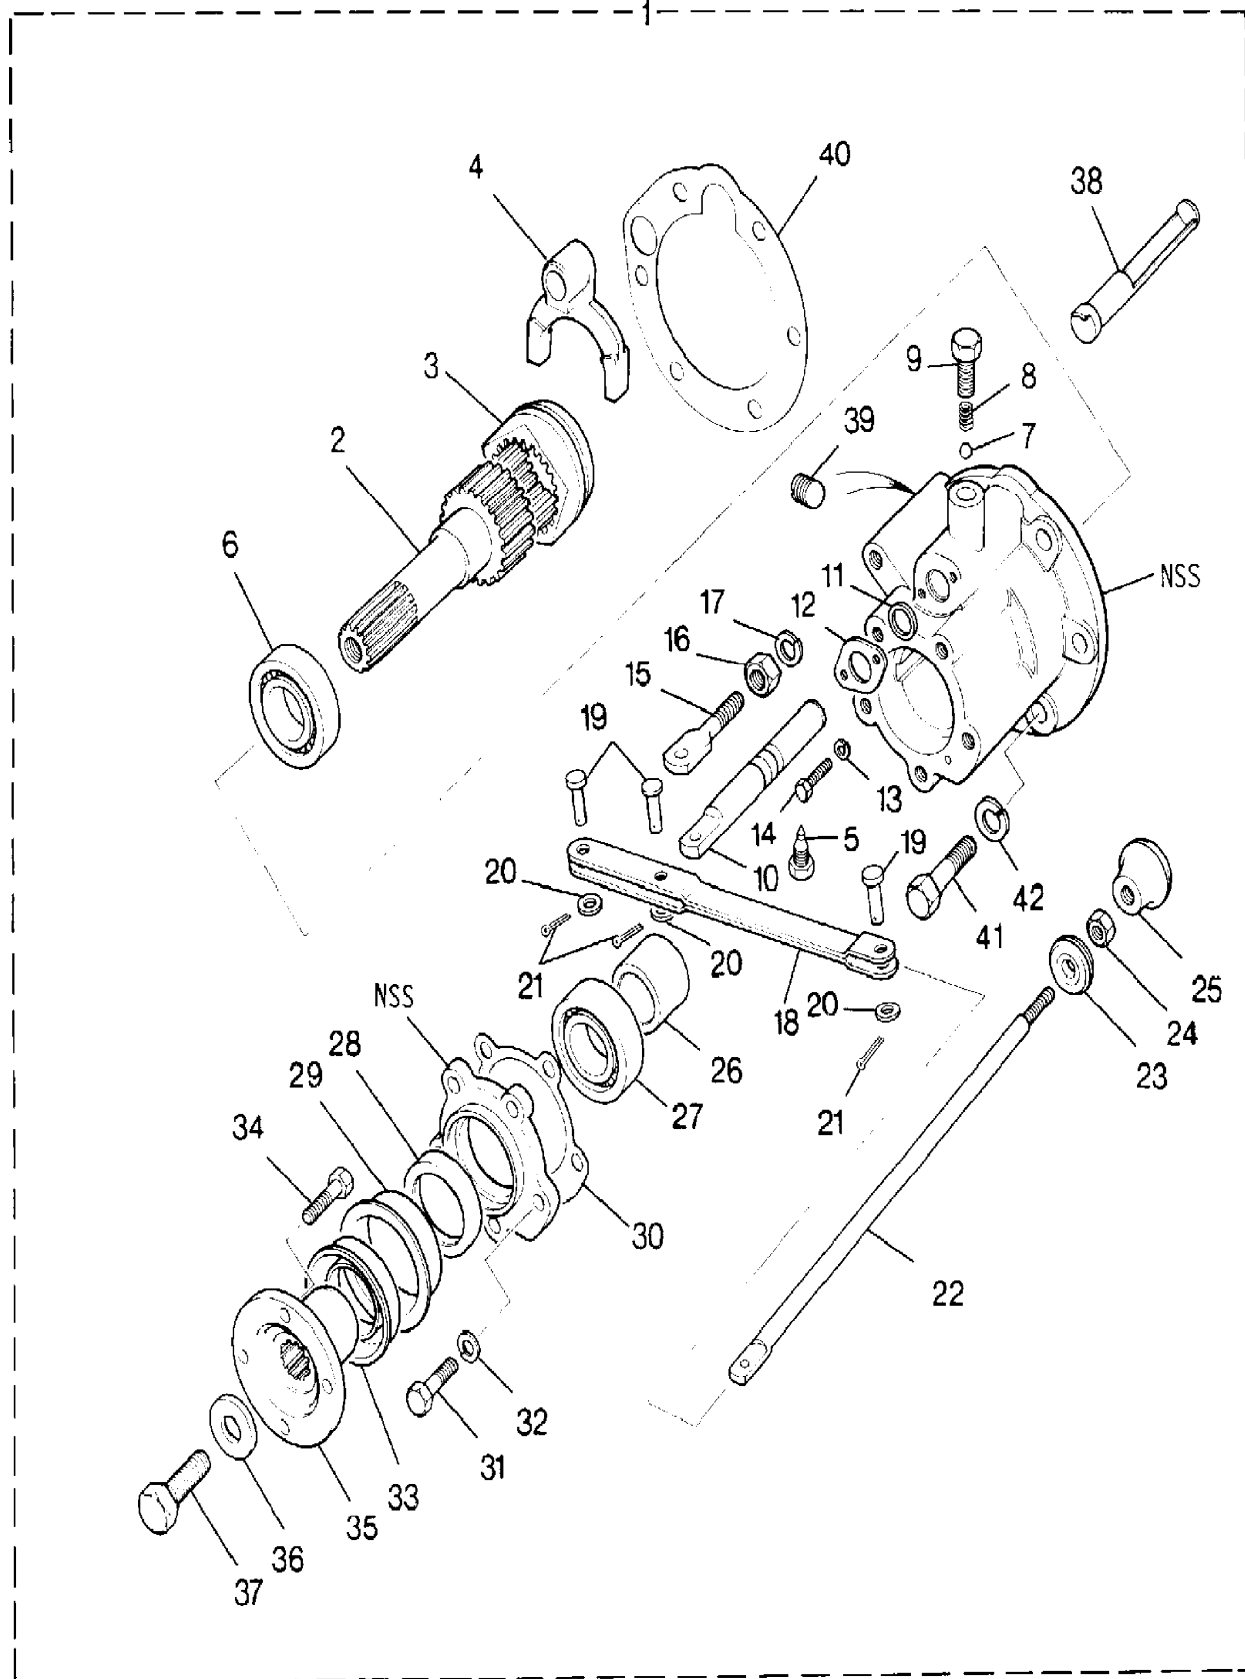

Range Rover (To HA610293)

(VS4157)

Range Rover (To HA610293)

(+)"SF"

Callout	Name	Application	Remarks & Restrictions	Service No.	Qty
1	Socket-power take off accessory			FRC9814	1
2	Shaft-front output			FRC5376	1
3	Dog starting			FRC5381	1
4	Fork-selector			FRC5379	1
5	Screw-Grub			FRC7018	1
6	Bearing-ball			217325	1
7	Bearing-ball			1643	1
8	Spring			NRC255	1
9	Screw		hexagonal head, M12 x 20	SH112201	1
10	Shaft-selector manual transmission			FRC5380	1
11	O Ring			FRC3477	1
12	Plate			FRC5388	1
13	Washer		M6, sprung	WL106001L	2
15	Pin			576303	1
16	Nut - Hex.		M10, hexagonal head, Coarse Thread	NH110041L	1
17	Washer		7/16", sprung	WM600071L	1
18	Lever-operating automatic transmission			FRC9816	1
19	Pin-clevis/pivot			PC106291	3
20	Washer		6MM	WA106041L	3
21	Pin-split			PS103121L	3
22	Lever-front seat fore & aft mechanism			FRC9815	1
23	Grommet			508571	1
24	Locknut		M10	NT110041L	1
25	Knob-push selector handle			FRC3470	1
26	Spacer			FRC5385	1

Range Rover (To HA610293)

Range Rover (To HA610293)

(+)"SF"

Callout	Name	Application	Remarks & Restrictions	Service No.	Qty
27	Bearing-ball			RTC3406	1
28	Seal			FRC5387	1
29	Mudguard-power take off			236548	1
30	Gasket			FRC5386	1
31	Screw		M8 x 25, hexagonal head	SH108251L	5
32	Washer		M8, sprung	WL108001L	5
33	Mudguard-power take off			236074	1
34	Bolt		3/8, UNF	509045P	4
35	Flange-coupling			FRC5378	1
36	Washer			571174	1
37	Screw		Flanged Head	SH116301	1
38	Catcher-manual transmission oil			FRC6933	1
39	Screw			SK110101	1
40	Washer			FRC5389	1
41	Bolt		M10 X 45	BH110091L	6
42	Washer		M10	WL110001L	6