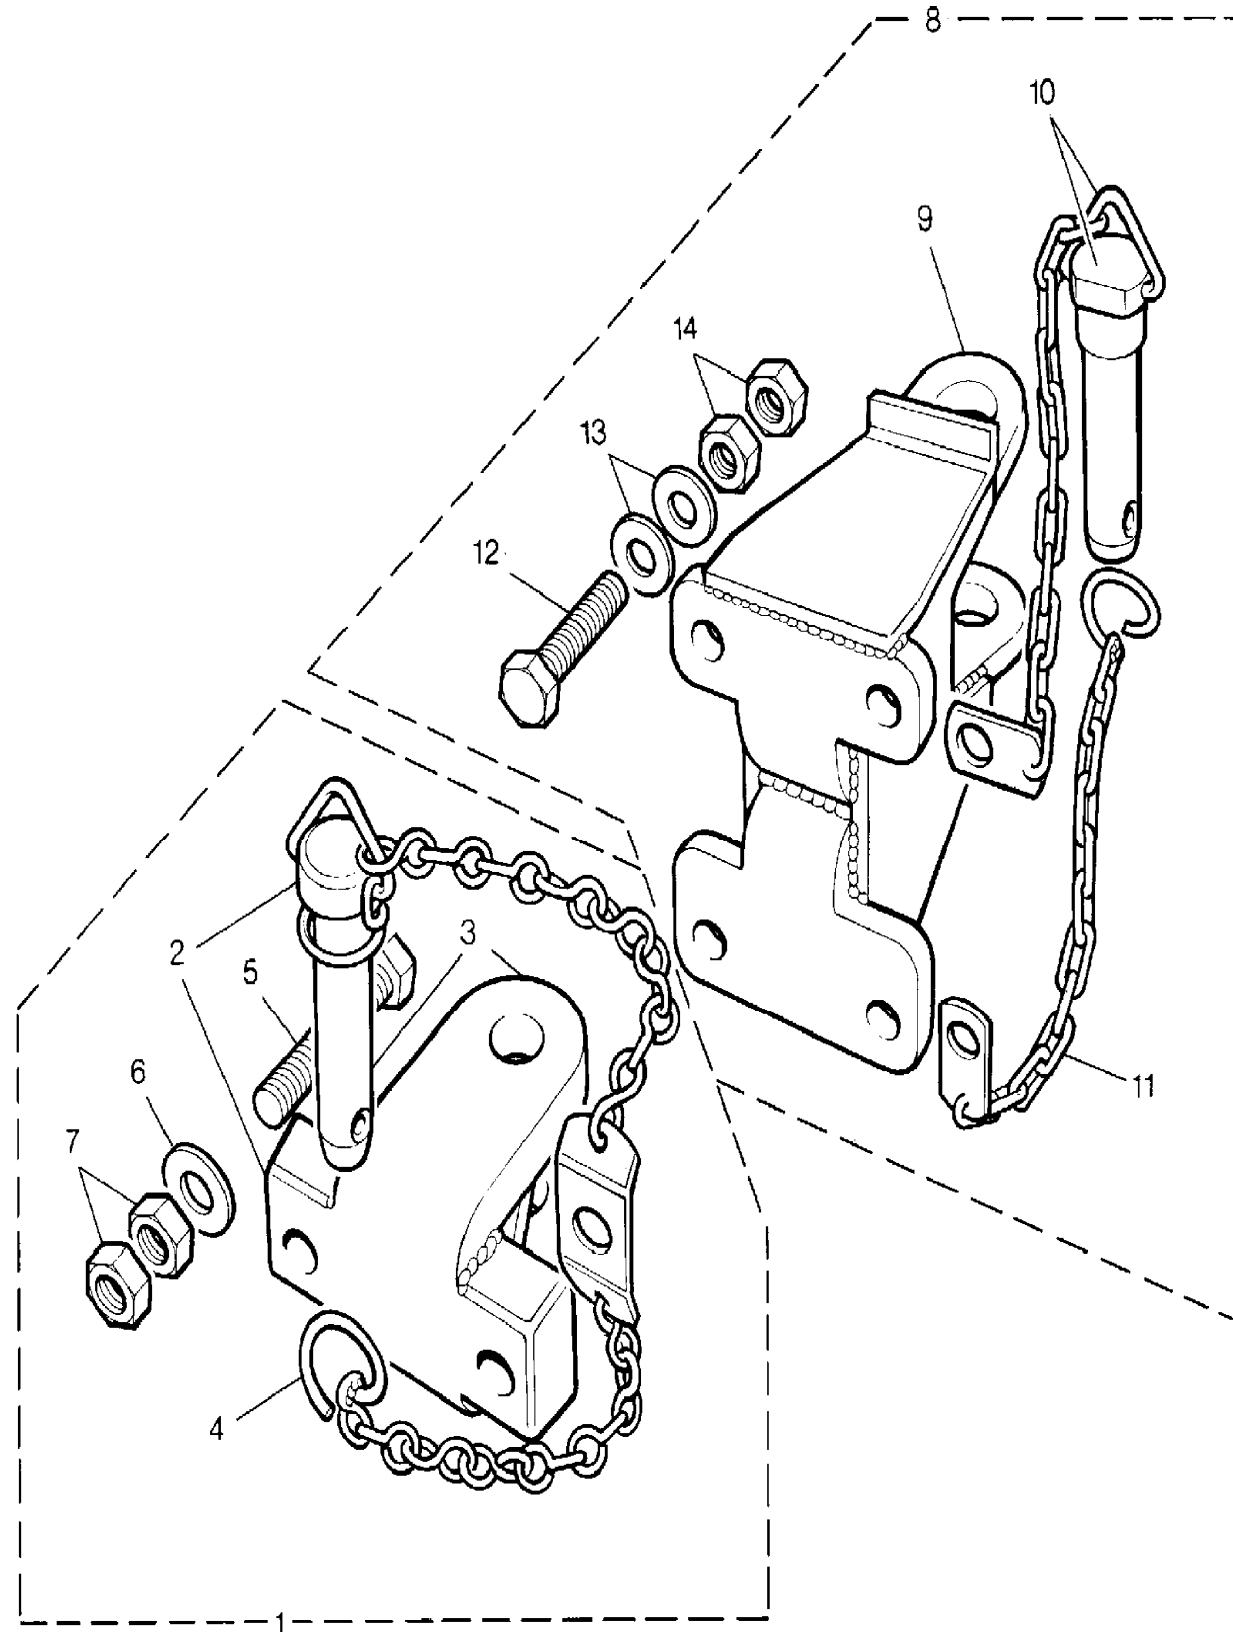

Range Rover (To HA610293)

(1RE46)

Range Rover (To HA610293)

Callout	Name	Application	Remarks & Restrictions	Service No.	Qty
1	Tow jaw		3500Kg	90518674	1
5	Bolt			90518362	2
6	Washer			RTC625	2
7	Nut - Hex.			NH610041L	4
8	Bracket		Also serviced as part of a kit	90601700	1
9	Bracket		Also serviced as part of a kit	531209	1
10	Pin		Also serviced as part of a kit	552925	1
11	Chain/ring-towing		Also serviced as part of a kit	232512	1
12	Bolt		Also serviced as part of a kit	BH606141L	4
13	Washer-Plain		Also serviced as part of a kit	4890L	8
14	Nut - Hex.		Also serviced as part of a kit, hexagonal head, 3/8UNF	NH606041L	8