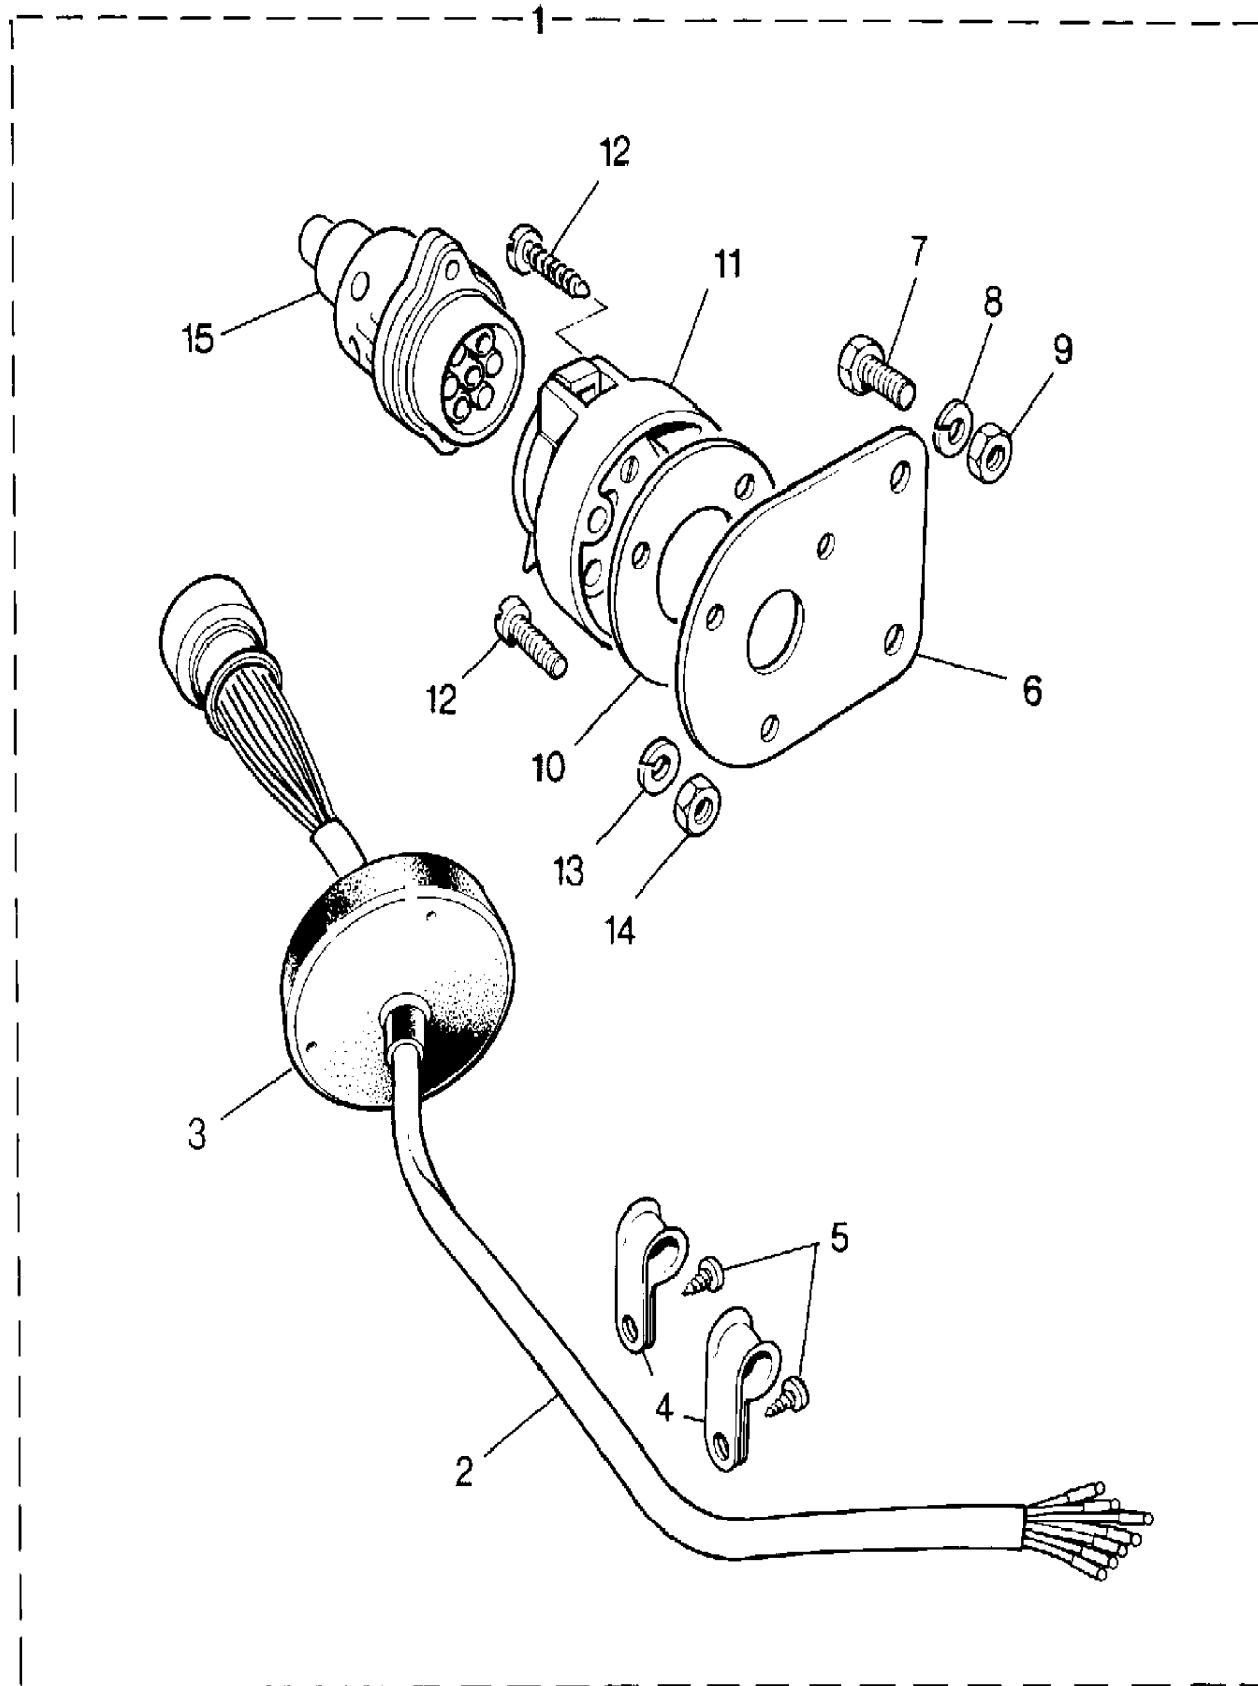

Accessories
Accessories
Towing 1/1

Range Rover (To HA610293)

(1RE44)

Range Rover (To HA610293)

Accessories
Accessories
Towing

Callout	Name	Application	Remarks & Restrictions	Service No.	Qty
1	Plate Towing	Change point - VIN end FA399972 Change point - VIN begin GA399973		NRC3297	1
				NTC7080PUB	1
2	Bar-tie straight		RH LH	90575796 90575797	1 1
3	Bolt			BH608321L	2
4	Washer-Spring			WM600081L	2
5	Nut - Hex.			NH608041L	2
6	Screw		3/8UNF x 1 1/8	255248	2
7	Nut - Hex.			NT60604 1L	4
8	Bolt		3/8UNF	BH606361L	2
9	Washer-plain-thin		M10	WB110061L	2
10	Washer		3/8", Square	WM600061L	2
11	Nut - Hex.		hexagonal head, 3/8UNF	NH606041L	2

Range Rover (To HA610293)

(1RE46)

Range Rover (To HA610293)

Callout	Name	Application	Remarks & Restrictions	Service No.	Qty
1	Tow jaw		3500Kg	90518674	1
5	Bolt			90518362	2
6	Washer			RTC625	2
7	Nut - Hex.			NH610041L	4
8	Bracket		Also serviced as part of a kit	90601700	1
9	Bracket		Also serviced as part of a kit	531209	1
10	Pin		Also serviced as part of a kit	552925	1
11	Chain/ring-towing		Also serviced as part of a kit	232512	1
12	Bolt		Also serviced as part of a kit	BH606141L	4
13	Washer-Plain		Also serviced as part of a kit	4890L	8
14	Nut - Hex.		Also serviced as part of a kit, hexagonal head, 3/8UNF	NH606041L	8

Range Rover (To HA610293)

(1RE47)

Range Rover (To HA610293)

Callout	Name	Application	Remarks & Restrictions	Service No.	Qty
1	Hook-front sub frame towing		Also serviced as part of a kit	600466	1
2	Hook-front sub frame towing		Also serviced as part of a kit	246109	1
3	Bolt		Also serviced as part of a kit	BH608181L	4
4	Washer-Plain		Also serviced as part of a kit, M12 x 28	WC112081L	8
5	Nut - Hex.		Also serviced as part of a kit	NH608041L	8
7	Bolt			BH608241L	4
8	Washer-Plain		M12 x 28	WC112081L	4
9	Nut - Hex.			NT608061L	8
10	Ball-towing attachment		50MM	RTC8891	1
11	Bolt			BH610181L	2
12	Washer			RTC625	2
13	Nut - Hex.			NH610041L	4