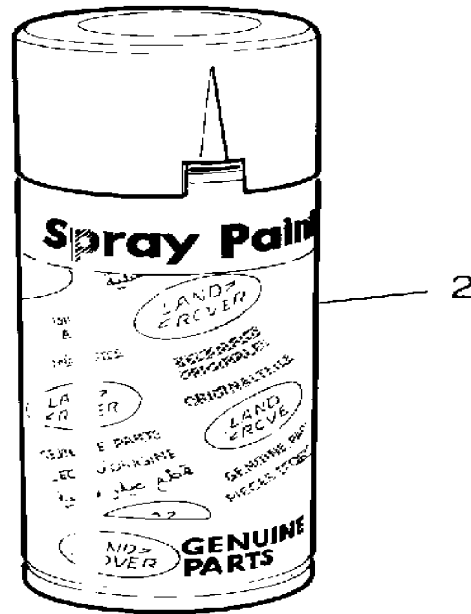

Range Rover (To HA610293)

(1RE47)

Range Rover (To HA610293)

Callout	Name	Application	Remarks & Restrictions	Service No.	Qty
1	Hook-front sub frame towing		Also serviced as part of a kit	600466	1
2	Hook-front sub frame towing		Also serviced as part of a kit	246109	1
3	Bolt		Also serviced as part of a kit	BH608181L	4
4	Washer-Plain		Also serviced as part of a kit, M12 x 28	WC112081L	8
5	Nut - Hex.		Also serviced as part of a kit	NH608041L	8
7	Bolt			BH608241L	4
8	Washer-Plain		M12 x 28	WC112081L	4
9	Nut - Hex.			NT608061L	8
10	Ball-towing attachment		50MM	RTC8891	1
11	Bolt			BH610181L	2
12	Washer			RTC625	2
13	Nut - Hex.			NH610041L	4

Accessories
Paint
Paint 2/5

Range Rover (To HA610293)

(TS6826)

FLAMMABLE	HARMFUL
SPRAY PAINT WARNING	
Harmful by inhalation.	
Harmful in contact with skin.	
Keep out of reach of children.	
Keep away from heat and sources of ignition. When using, do not smoke.	
Do not breathe, spray or swallow.	
In case of contact with skin or eyes, rinse immediately with plenty of water and seek medical advice.	
Do not spray on a naked flame or any incandescent material.	
Pressurised container.	
protect from sunlight and do not expose to temperatures exceeding 50°C	
Do not pierce or burn even after use	