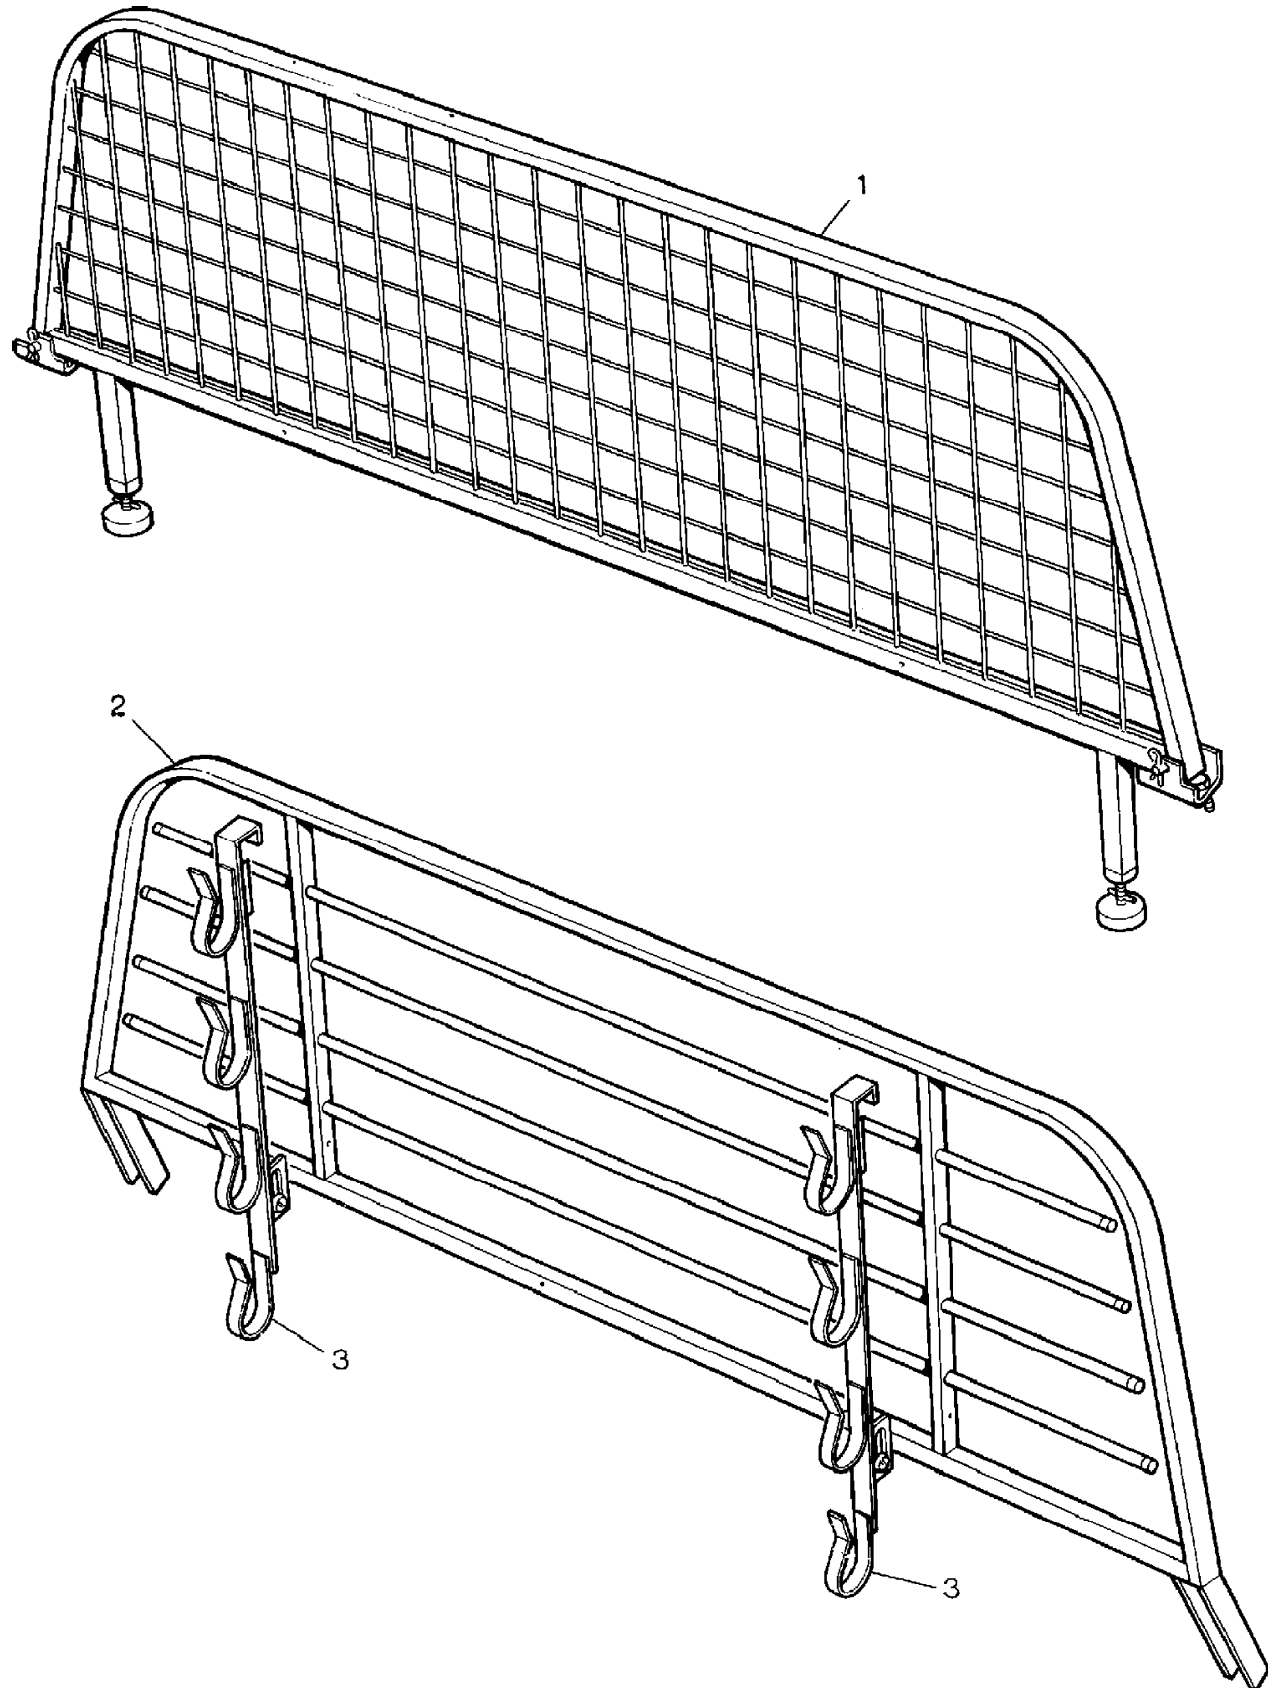

Range Rover (To HA610293)

Range Rover (To HA610293)

Callout	Name	Application	Remarks & Restrictions	Service No.	Qty
1	Bar-underside protection			NTC5164	1
2	Plug-blanking			NRC5886	2
3	Bolt		1/2UNF x 6 1/2	253952	2
4	Washer-Plain		M12 x 28	WC112081L	2
5	Spacer			NRC5627	1
6	Washer-Plain		M12 x 28	WC112081L	2
7	Nut - Hex.		nyloc, Hexagonal, 1/2UNF	NY608041L	2
8	Bolt		3/8UNF x 5	BH606401L	2
9	Washer-plain-thin		M10, oversize	WD110061L	2
10	Washer		3/8", Square	WM600061L	2
11	Nut - Hex.		hexagonal head, 3/8UNF	NH606041L	2

Accessories
 Accessories
 Dog Guards 1/1

Range Rover (To HA610293)

(TS6601)

Accessories
 Accessories
 Dog Guards

Range Rover (To HA610293)

Callout	Name	Application	Remarks & Restrictions	Service No.	Qty
1	Guard-dog-loadspace	Change point - VIN end Change point - VIN begin	Mesh Type Black, Mesh Type	RTC8818 RTC8092	1 1
2	Guard-dog-loadspace	Change point - VIN begin	Grey, bar type	RTC8093	1
3	Clip		Black, Mesh Type Grey, bar type	RTC8951 RTC8094	2 2

Range Rover (To HA610293)

(VS4157)

Range Rover (To HA610293)

(+)"SF"

Callout	Name	Application	Remarks & Restrictions	Service No.	Qty
1	Socket-power take off accessory			FRC9814	1
2	Shaft-front output			FRC5376	1
3	Dog starting			FRC5381	1
4	Fork-selector			FRC5379	1
5	Screw-Grub			FRC7018	1
6	Bearing-ball			217325	1
7	Bearing-ball			1643	1
8	Spring			NRC255	1
9	Screw		hexagonal head, M12 x 20	SH112201	1
10	Shaft-selector manual transmission			FRC5380	1
11	O Ring			FRC3477	1
12	Plate			FRC5388	1
13	Washer		M6, sprung	WL106001L	2
15	Pin			576303	1
16	Nut - Hex.		M10, hexagonal head, Coarse Thread	NH110041L	1
17	Washer		7/16", sprung	WM600071L	1
18	Lever-operating automatic transmission			FRC9816	1
19	Pin-clevis/pivot			PC106291	3
20	Washer		6MM	WA106041L	3
21	Pin-split			PS103121L	3
22	Lever-front seat fore & aft mechanism			FRC9815	1
23	Grommet			508571	1
24	Locknut		M10	NT110041L	1
25	Knob-push selector handle			FRC3470	1
26	Spacer			FRC5385	1