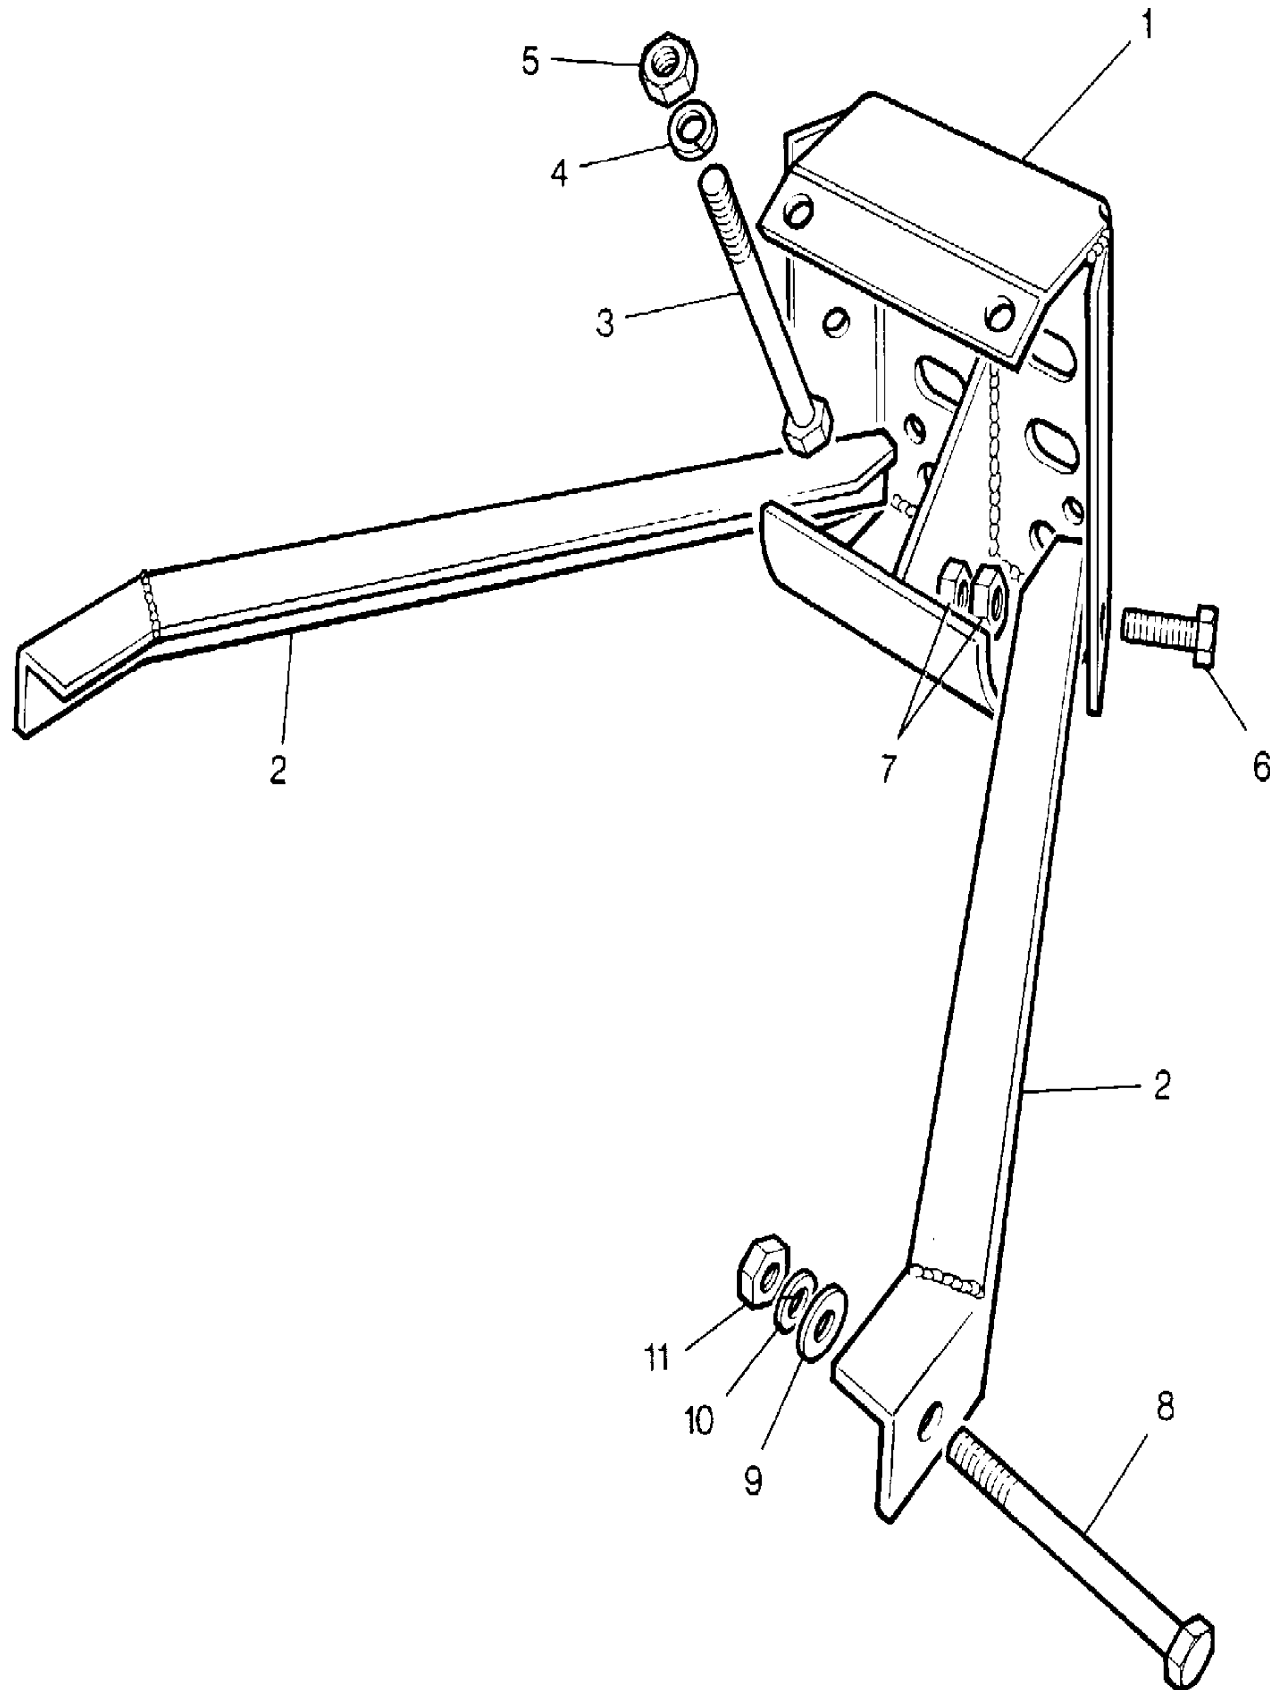

Accessories
Accessories
Towing 1/1

Range Rover (To HA610293)

(1RE44)

Range Rover (To HA610293)

Accessories
Accessories
Towing

Callout	Name	Application	Remarks & Restrictions	Service No.	Qty
1	Plate Towing	Change point - VIN end FA399972 Change point - VIN begin GA399973		NRC3297	1
				NTC7080PUB	1
2	Bar-tie straight		RH LH	90575796 90575797	1 1
3	Bolt			BH608321L	2
4	Washer-Spring			WM600081L	2
5	Nut - Hex.			NH608041L	2
6	Screw		3/8UNF x 1 1/8	255248	2
7	Nut - Hex.			NT60604 1L	4
8	Bolt		3/8UNF	BH606361L	2
9	Washer-plain-thin		M10	WB110061L	2
10	Washer		3/8", Square	WM600061L	2
11	Nut - Hex.		hexagonal head, 3/8UNF	NH606041L	2