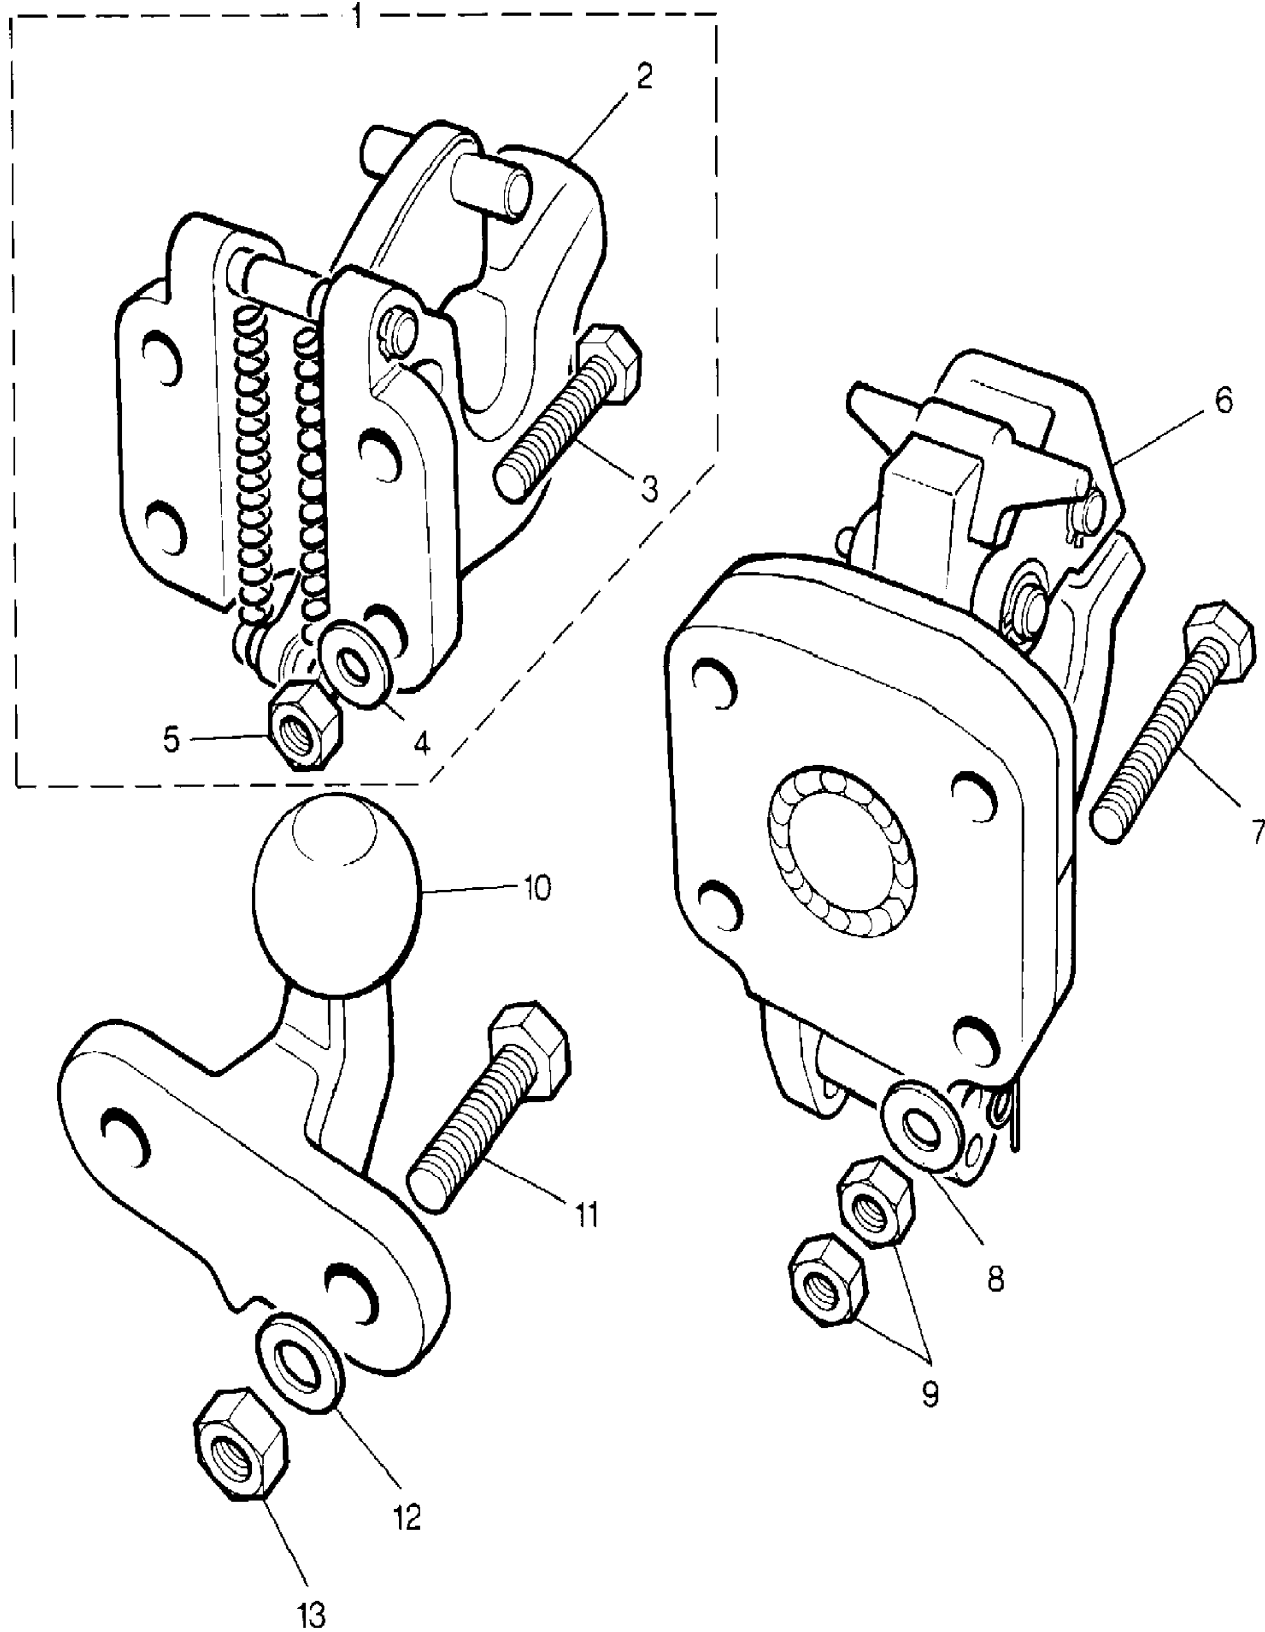

Accessories
Accessories
Towing 1/1

Range Rover (To HA610293)

(1RE44)

Range Rover (To HA610293)

Accessories
Accessories
Towing

Callout	Name	Application	Remarks & Restrictions	Service No.	Qty
1	Plate Towing	Change point - VIN end FA399972 Change point - VIN begin GA399973		NRC3297	1
				NTC7080PUB	1
2	Bar-tie straight		RH LH	90575796 90575797	1 1
3	Bolt			BH608321L	2
4	Washer-Spring			WM600081L	2
5	Nut - Hex.			NH608041L	2
6	Screw		3/8UNF x 1 1/8	255248	2
7	Nut - Hex.			NT60604 1L	4
8	Bolt		3/8UNF	BH606361L	2
9	Washer-plain-thin		M10	WB110061L	2
10	Washer		3/8", Square	WM600061L	2
11	Nut - Hex.		hexagonal head, 3/8UNF	NH606041L	2

Range Rover (To HA610293)

(1RE46)

Range Rover (To HA610293)

Callout	Name	Application	Remarks & Restrictions	Service No.	Qty
1	Tow jaw		3500Kg	90518674	1
5	Bolt			90518362	2
6	Washer			RTC625	2
7	Nut - Hex.			NH610041L	4
8	Bracket		Also serviced as part of a kit	90601700	1
9	Bracket		Also serviced as part of a kit	531209	1
10	Pin		Also serviced as part of a kit	552925	1
11	Chain/ring-towing		Also serviced as part of a kit	232512	1
12	Bolt		Also serviced as part of a kit	BH606141L	4
13	Washer-Plain		Also serviced as part of a kit	4890L	8
14	Nut - Hex.		Also serviced as part of a kit, hexagonal head, 3/8UNF	NH606041L	8

Range Rover (To HA610293)

(1RE47)

Range Rover (To HA610293)

Callout	Name	Application	Remarks & Restrictions	Service No.	Qty
1	Hook-front sub frame towing		Also serviced as part of a kit	600466	1
2	Hook-front sub frame towing		Also serviced as part of a kit	246109	1
3	Bolt		Also serviced as part of a kit	BH608181L	4
4	Washer-Plain		Also serviced as part of a kit, M12 x 28	WC112081L	8
5	Nut - Hex.		Also serviced as part of a kit	NH608041L	8
7	Bolt			BH608241L	4
8	Washer-Plain		M12 x 28	WC112081L	4
9	Nut - Hex.			NT608061L	8
10	Ball-towing attachment		50MM	RTC8891	1
11	Bolt			BH610181L	2
12	Washer			RTC625	2
13	Nut - Hex.			NH610041L	4