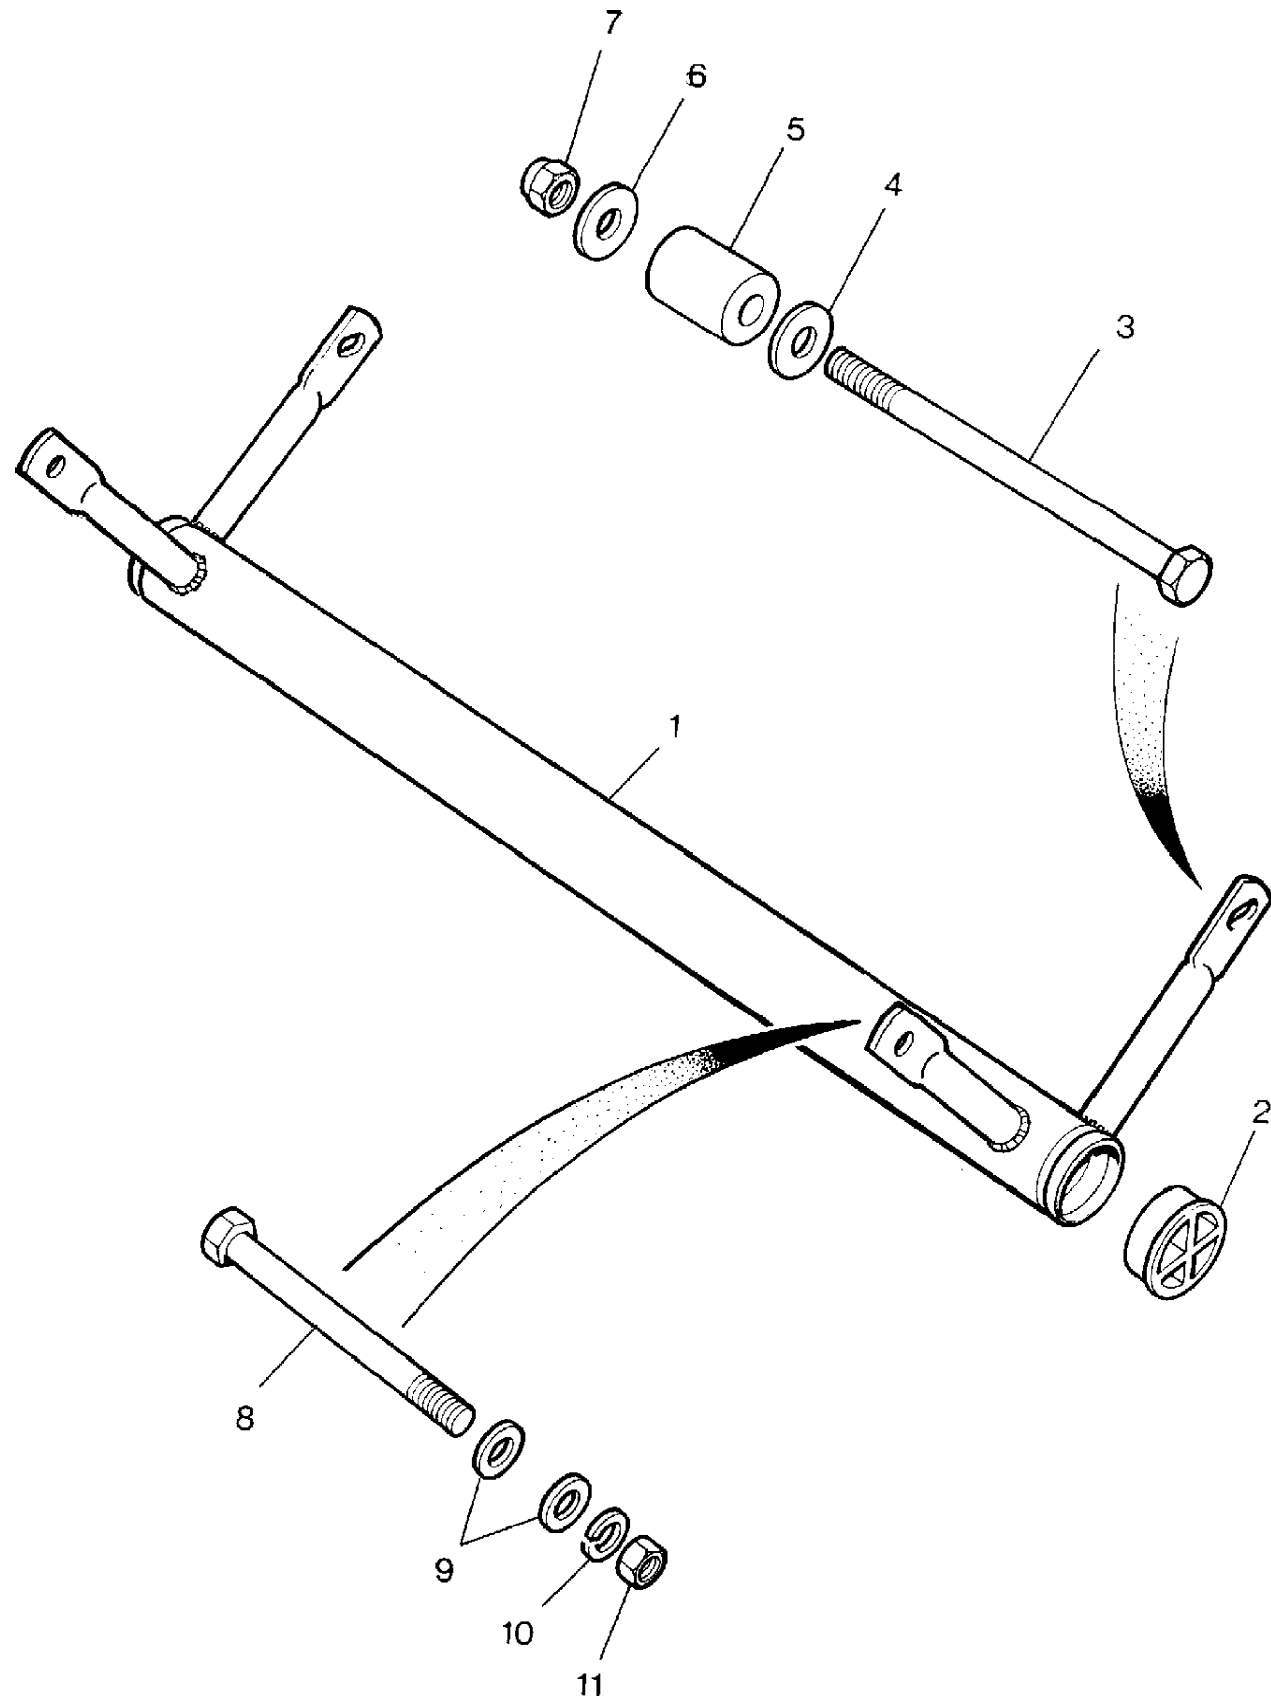

Range Rover (To HA610293)

Range Rover (To HA610293)

Callout	Name	Application	Remarks & Restrictions	Service No.	Qty
1	Bar-underside protection			NTC5164	1
2	Plug-blanking			NRC5886	2
3	Bolt		1/2UNF x 6 1/2	253952	2
4	Washer-Plain		M12 x 28	WC112081L	2
5	Spacer			NRC5627	1
6	Washer-Plain		M12 x 28	WC112081L	2
7	Nut - Hex.		nyloc, Hexagonal, 1/2UNF	NY608041L	2
8	Bolt		3/8UNF x 5	BH606401L	2
9	Washer-plain-thin		M10, oversize	WD110061L	2
10	Washer		3/8", Square	WM600061L	2
11	Nut - Hex.		hexagonal head, 3/8UNF	NH606041L	2

Accessories
 Accessories
 Dog Guards 1/1

Range Rover (To HA610293)

(TS6601)

Accessories
 Accessories
 Dog Guards

Range Rover (To HA610293)

Callout	Name	Application	Remarks & Restrictions	Service No.	Qty
1	Guard-dog-loadspace	Change point - VIN end Change point - VIN begin	Mesh Type Black, Mesh Type	RTC8818 RTC8092	1 1
2	Guard-dog-loadspace	Change point - VIN begin	Grey, bar type	RTC8093	1
3	Clip		Black, Mesh Type Grey, bar type	RTC8951 RTC8094	2 2

Range Rover (To HA610293)

(VS4157)

Range Rover (To HA610293)

(+)"SF"

Callout	Name	Application	Remarks & Restrictions	Service No.	Qty
1	Socket-power take off accessory			FRC9814	1
2	Shaft-front output			FRC5376	1
3	Dog starting			FRC5381	1
4	Fork-selector			FRC5379	1
5	Screw-Grub			FRC7018	1
6	Bearing-ball			217325	1
7	Bearing-ball			1643	1
8	Spring			NRC255	1
9	Screw		hexagonal head, M12 x 20	SH112201	1
10	Shaft-selector manual transmission			FRC5380	1
11	O Ring			FRC3477	1
12	Plate			FRC5388	1
13	Washer		M6, sprung	WL106001L	2
15	Pin			576303	1
16	Nut - Hex.		M10, hexagonal head, Coarse Thread	NH110041L	1
17	Washer		7/16", sprung	WM600071L	1
18	Lever-operating automatic transmission			FRC9816	1
19	Pin-clevis/pivot			PC106291	3
20	Washer		6MM	WA106041L	3
21	Pin-split			PS103121L	3
22	Lever-front seat fore & aft mechanism			FRC9815	1
23	Grommet			508571	1
24	Locknut		M10	NT110041L	1
25	Knob-push selector handle			FRC3470	1
26	Spacer			FRC5385	1