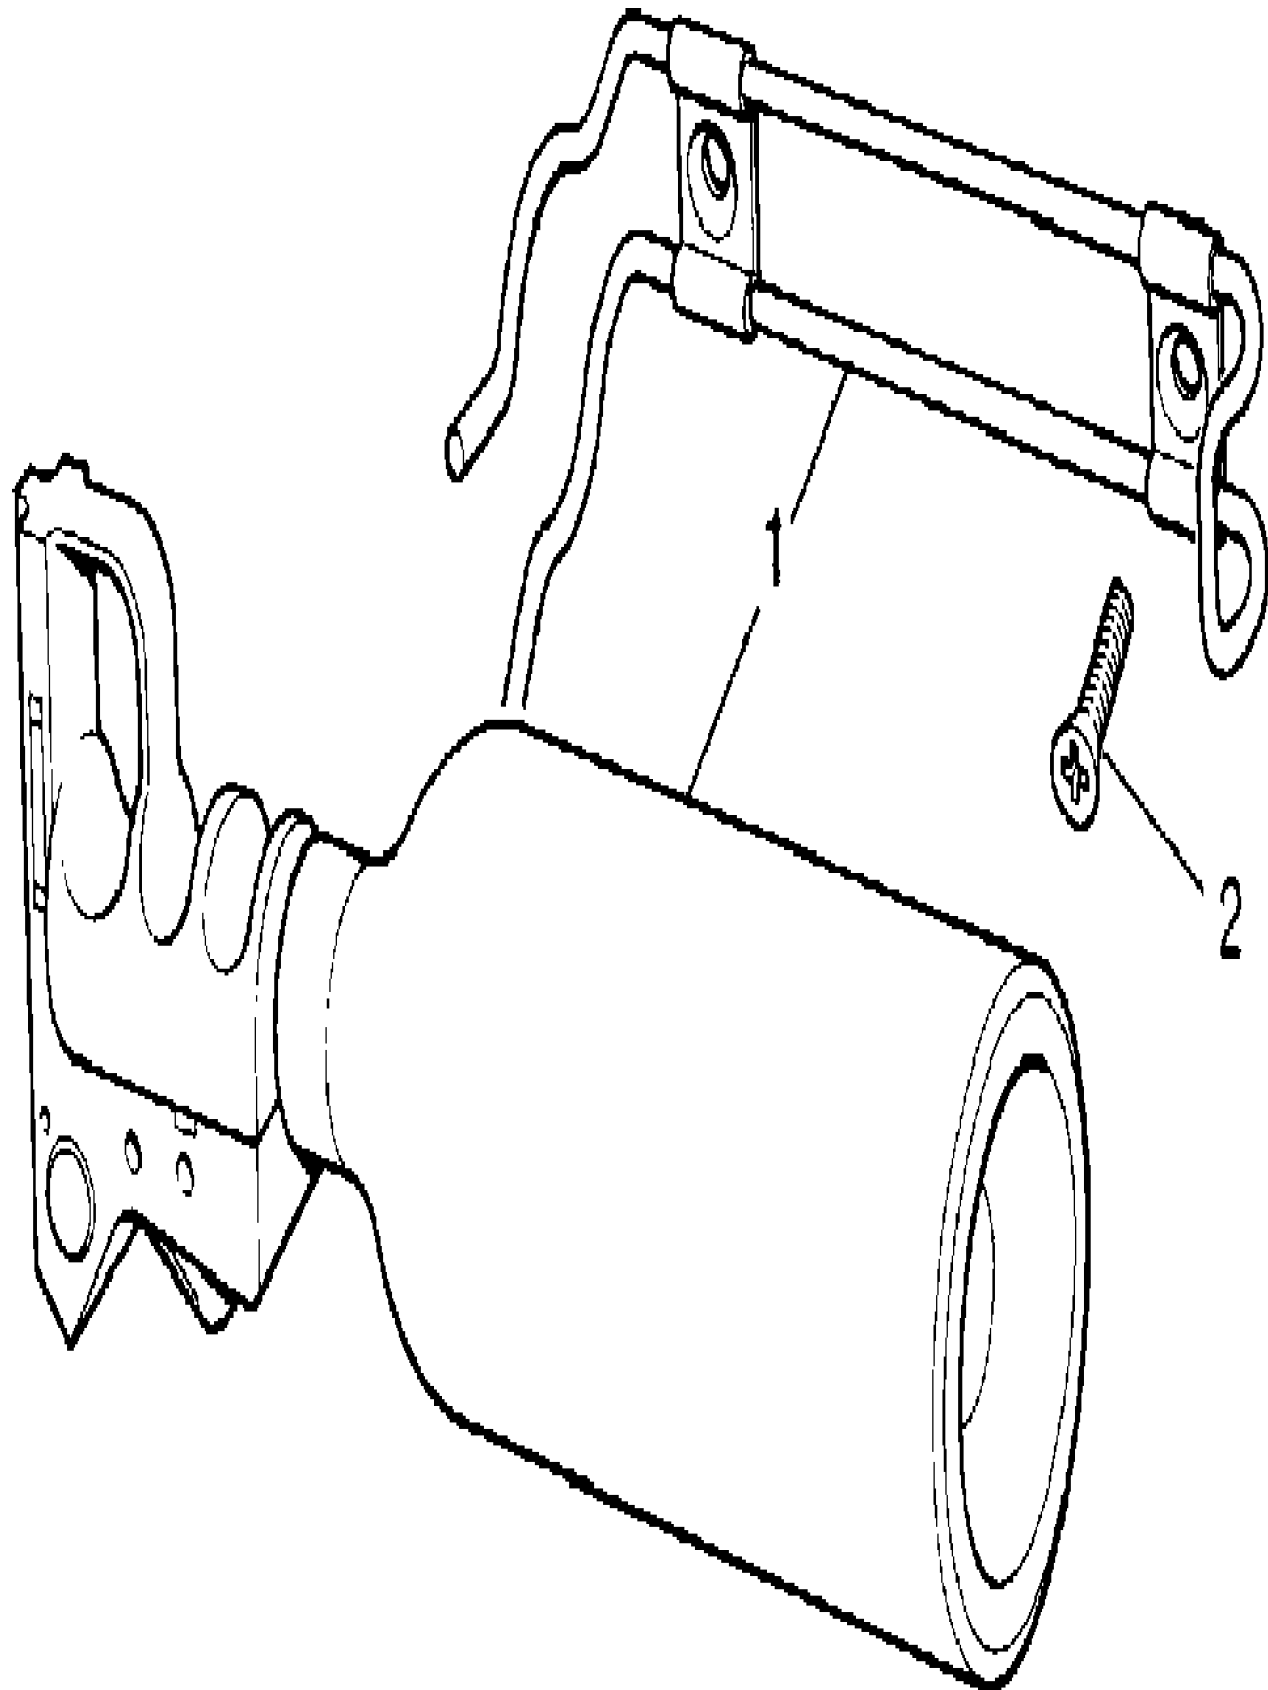

Accessories

Range Rover (To HA610293)

Accessories

Safety & Security-Fire Extinguisher-Gulf States 1/1

(TS6458)

Range Rover (To HA610293)

Accessories

Accessories

Safety & Security-Fire Extinguisher-Gulf States (+)"GCC"

Callout	Name	Application	Remarks & Restrictions	Service No.	Qty
1	Extinguisher-fire			MRC7350	1
2	Screw			SF106081	2
[900]	Extinguisher-fire		Also serviced as part of a kit, 1 KG	ANR2948	1