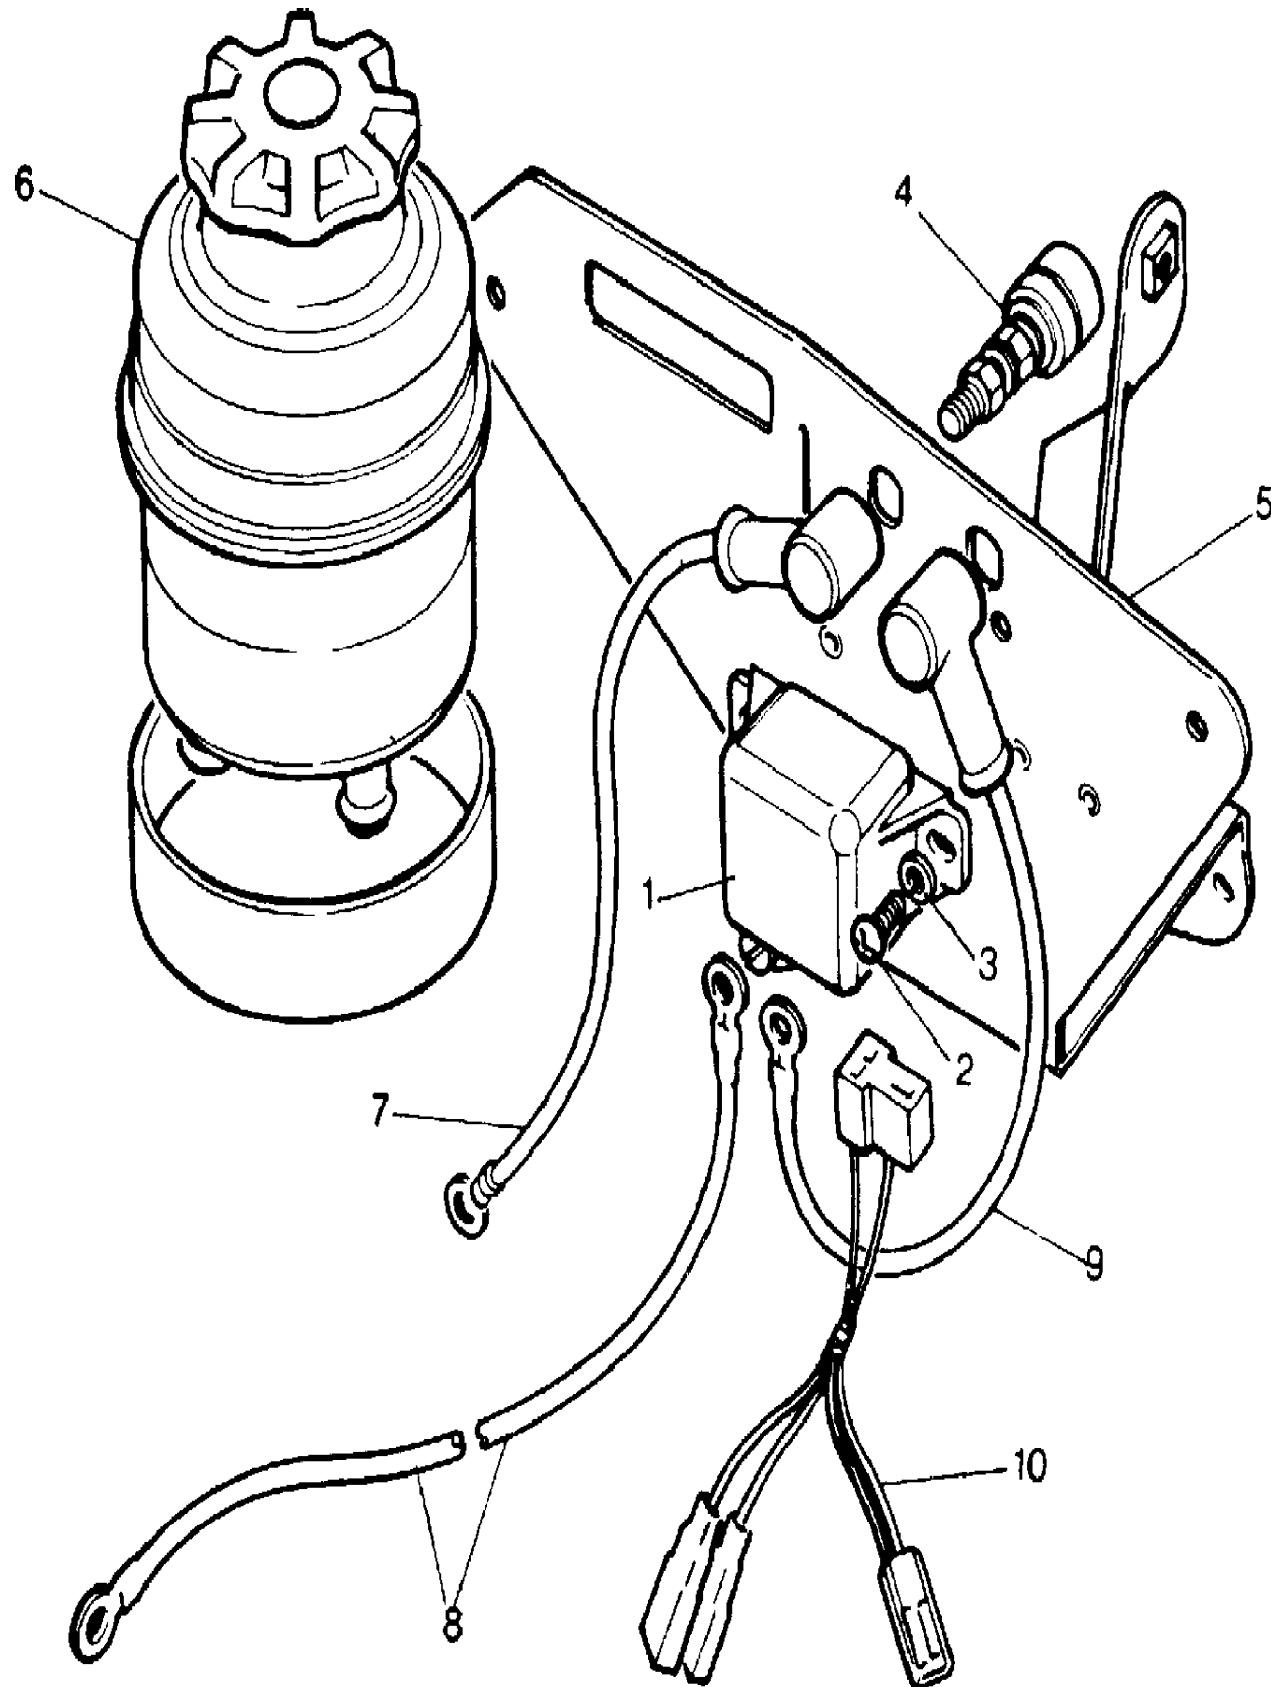

With Police Vehicle

Callout	Name	Application	Remarks & Restrictions	Service No.	Qty
1	Relay			PRC8179	1
2	Screw		pan head, M5 x 16, recessed	SE105161L	2
3	Washer		M5, retaining	WL105001L	2
4	Post-terminal			DRC2337	2
5	Bracket			APR218	1
6	Reservoir assembly power assisted steering fluid		Also serviced as part of a kit	NTC1791	1
7	Cable-battery negative			PRC8569	1
8	Cable-battery positive			PRC8567	1
9	Cable-battery positive			PRC8568	1
10	Harness-link			PRC8570	1