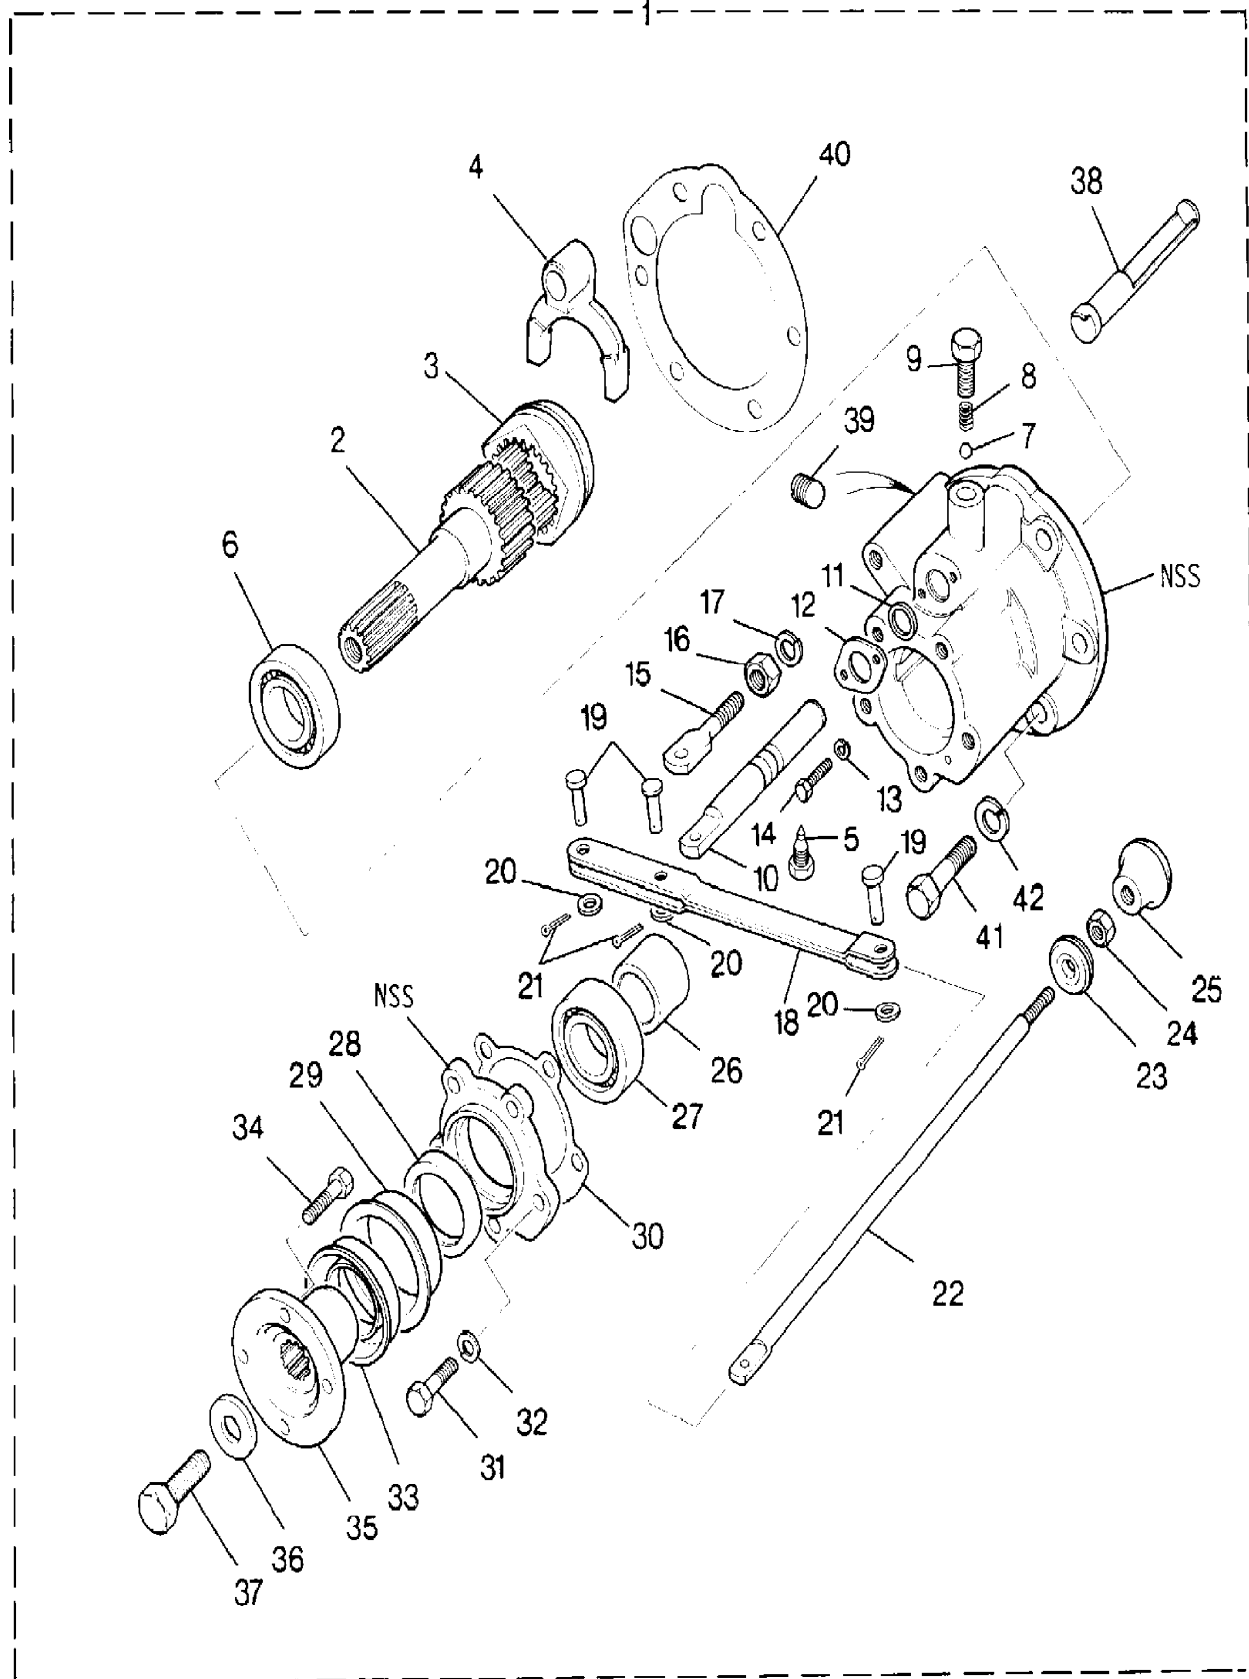

Range Rover (To HA610293)

(VS4157)

Range Rover (To HA610293)

(+)"SF"

Callout	Name	Application	Remarks & Restrictions	Service No.	Qty
1	Socket-power take off accessory			FRC9814	1
2	Shaft-front output			FRC5376	1
3	Dog starting			FRC5381	1
4	Fork-selector			FRC5379	1
5	Screw-Grub			FRC7018	1
6	Bearing-ball			217325	1
7	Bearing-ball			1643	1
8	Spring			NRC255	1
9	Screw		hexagonal head, M12 x 20	SH112201	1
10	Shaft-selector manual transmission			FRC5380	1
11	O Ring			FRC3477	1
12	Plate			FRC5388	1
13	Washer		M6, sprung	WL106001L	2
15	Pin			576303	1
16	Nut - Hex.		M10, hexagonal head, Coarse Thread	NH110041L	1
17	Washer		7/16", sprung	WM600071L	1
18	Lever-operating automatic transmission			FRC9816	1
19	Pin-clevis/pivot			PC106291	3
20	Washer		6MM	WA106041L	3
21	Pin-split			PS103121L	3
22	Lever-front seat fore & aft mechanism			FRC9815	1
23	Grommet			508571	1
24	Locknut		M10	NT110041L	1
25	Knob-push selector handle			FRC3470	1
26	Spacer			FRC5385	1

Range Rover (To HA610293)

Range Rover (To HA610293)

(+)"SF"

Callout	Name	Application	Remarks & Restrictions	Service No.	Qty
27	Bearing-ball			RTC3406	1
28	Seal			FRC5387	1
29	Mudguard-power take off			236548	1
30	Gasket			FRC5386	1
31	Screw		M8 x 25, hexagonal head	SH108251L	5
32	Washer		M8, sprung	WL108001L	5
33	Mudguard-power take off			236074	1
34	Bolt		3/8, UNF	509045P	4
35	Flange-coupling			FRC5378	1
36	Washer			571174	1
37	Screw		Flanged Head	SH116301	1
38	Catcher-manual transmission oil			FRC6933	1
39	Screw			SK110101	1
40	Washer			FRC5389	1
41	Bolt		M10 X 45	BH110091L	6
42	Washer		M10	WL110001L	6