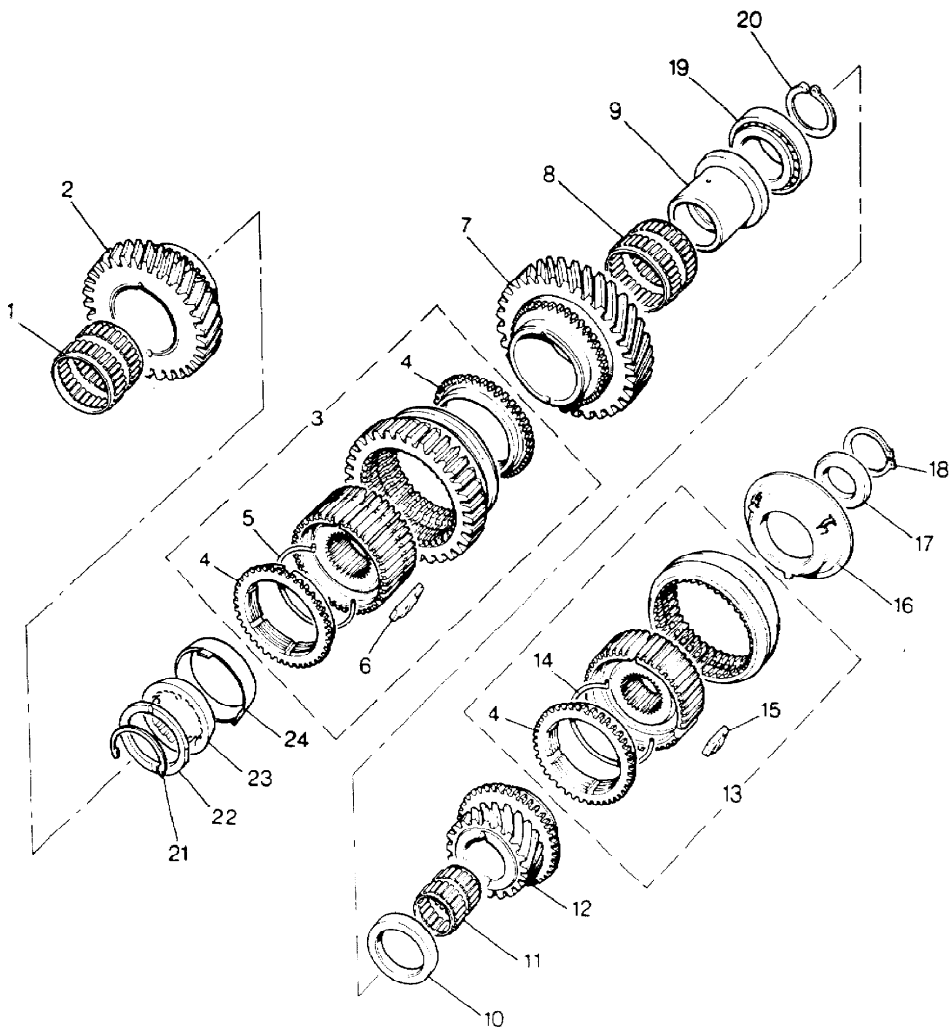

\* Gasket Kit RTC3889

Parts Not Applicable to USA.

MODEL RANGE ROVER  
BLOCK VS 3881A  
PAGE CD M 4

**MAINSHAFT GEARS**

ILL	PART NO	DESCRIPTION	QTY	REMARKS
1	FRC5678	Bearing-Needle Roller	2	Upto Suffix H
	FTC1312	Bearing-Needle roller	2	Suffix H
2	FRC5279	2nd Speed Gear-Diesel	1	)Upto Suffix G
	FRC5884	2nd Speed Gear-Petrol	1	)
	FTC923	2nd Speed Gear-Diesel	1	)Suffix G
	FTC358	2nd Speed Gear-Petrol	1	)
	FTC1990	2nd Speed Gear-Diesel	1	)Suffix H
	FTC1983	2nd Speed Gear-Petrol	1	)
3	FRC9386	1st & 2nd Synchro Assembly	1	Upto Suffix G
	FTC1361	1st & 2nd Synchro Assy-Diesel	1	)Suffix G
	FTC1327	1st & 2nd Synchro Assy-Petrol	1	)
	FTC1394	1st & 2nd Synchro Assy-Diesel	1	)Suffix H
	FTC1296	1st & 2nd Synchro Assy-Petrol	1	)
4	FRC8232	+Baulk Ring 1st & 2nd	2	)
5	UKC31L	+Spring Synchro	2	)Upto Suffix H
6	UKC3531L	+Shifting Plate 1st & 2nd	3	)
4	FTC1294	+Baulk Ring 1st & 2nd	2	)
5	UKC31L	+Spring Synchro	2	)Suffix H
6	FTC2010	+Shifting Plate 1st & 2nd	3	)
7	FRC5253	1st Speed Gear-Diesel	1	Upto 54A222160
	FRC6690	1st Speed Gear-Diesel	1	From 54A222161
	FRC5883	1st Speed Gear-Petrol	1	Upto Suffix G
	FTC924	1st Speed Gear-Diesel	1	)Suffix G
	FTC919	1st Speed Gear-Petrol	1	)
	FTC1989	1st Speed Gear-Diesel	1	)Suffix H
	FTC1982	1st Speed Gear-Petrol	1	)
	UKC37L	Spacer-Synchro Hub/Pilot	1	)
	FTC2084	Circlip-1st & 2nd Hub	1	)
8	FRC5679	Bearing-Needle Roller	1	Upto Suffix H
	FTC1311	Bearing-Needle Roller	1	Suffix H
9	FRC5243	BUSH 1ST SPEED	1	)
	FRC5244	40.16 to 40.21mm	1	)
	FRC5245	40.21 to 40.26mm	1	)
	FRC5246	40.26 to 40.31mm	1	)Upto Suffix H
	FRC5247	40.31 to 40.35mm	1	)
	FRC5248	40.36 to 40.41mm	1	)
	FTC2005	Bush 1st Speed	1	)
	FTC2006	Bush 1st Speed	1	)
	FTC2007	Bush 1st Speed	1	)Suffix H
	FTC2008	Bush 1st Speed	1	)
	FTC2009	Bush 1st Speed	1	)
10	FRC4321	Collar-5th Gear	1	)
11	FRC5280	Bearing-Needle 5th Gear	1	)
12	RKC5098	5th Speed Gear-Diesel	1	)Upto Suffix G
	RKC5159	5th Speed Gear-Petrol	1	)
	FTC1791	5th Speed Gear-Diesel	1	)
	FTC1360	5th Speed Gear-Petrol	1	)Suffix G & H
	FTC916	Spacer-5th Gear	1	)