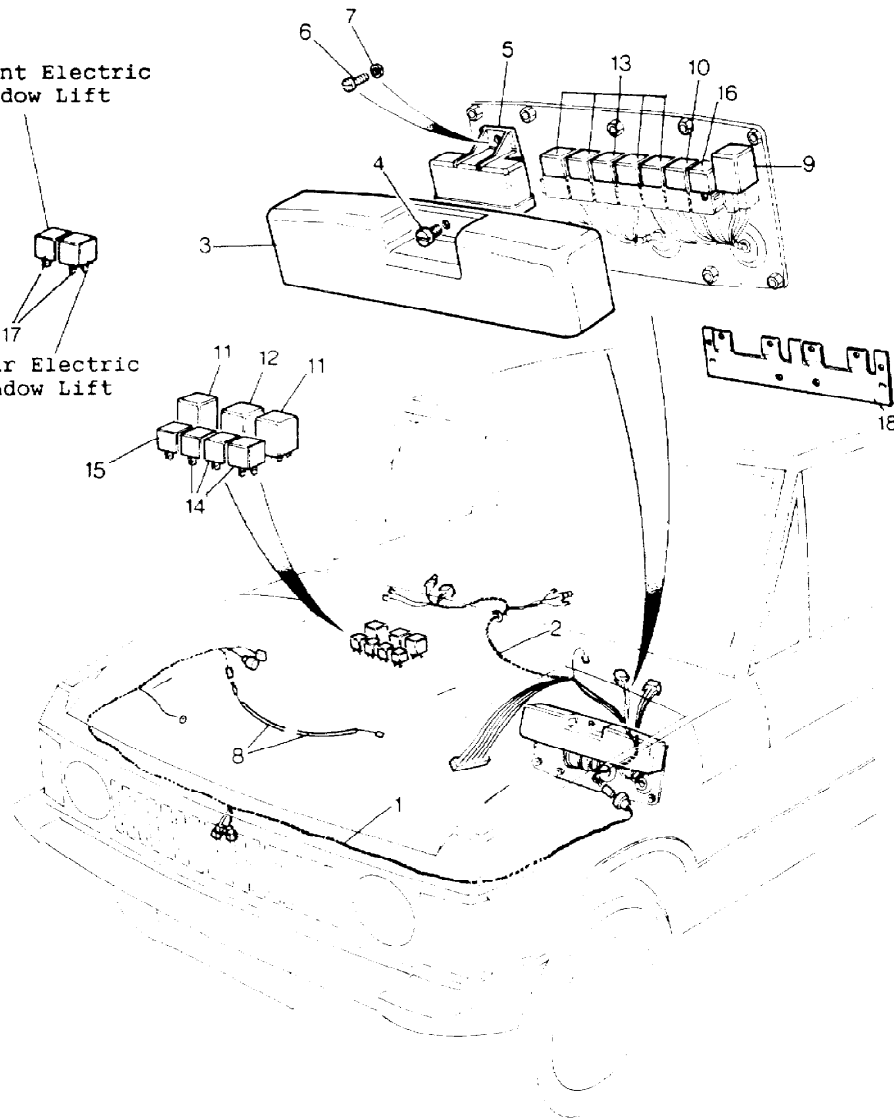

Front Electric Window Lift

Rear Electric Window Lift

430

MODEL RANGE ROVER
BLOCK TS 5609
PAGE MB 14

BODY ELECTRICS - AIR CONDITIONING CABLES AND RELAYS
UPTO VEHICLE NO CA274120 - 2 DOOR, CA 273922 - 4 DOOR

ILL	PART NO	DESCRIPTION	QTY	REMARKS
1	PRC5333	Air Conditioning Harness	1	RH Stg)Petrol
	PRC5332	Air Conditioning Harness	1	LH Stg)
	PRC5705	Cable Air Conditioning	1	RH Stg)Diesel
	PRC5706	Cable Air Conditioning	1	LH Stg)
2	PRC5621	Cable Assembly Air Conditioning And Clock	1	Air Cond.
	PRC4380	Cable Assembly Clock	1	Non Air Cond.
3	PRC5150	Cover Relay Mounting Panel	1	
4	SP108161L	Screw Fixing Timer	1	RH Stg Diesel
5	PRC5020	Glow Plug Timer	1	Diesel
6	SP105121L	Screw)Fixing Timer	4	)Diesel And
7	WL105101L	Spring Washer)And Relays	4	)Petrol
8	PRC4414	Link Lead Air Conditioning	1	
9	STC195	Relay Flasher Unit	1	
10	PRC2832	Relay Interior Light	1	
11	PRC5121	Relay Front And Rear Screen Wash	2	
	PRC4459	Rear Screen Wipe Delay	1	
12	PRC4427	Voltage Sensitive Switch Relay	1	
13	DRC1820	Relay Air Conditioning And Fuel Shut Off	5	
14	DRC1820	Heated Rear Window Brake Check And Starter	3	
15	ADU1784	Relay Power Wash	1	
16	ASU1151	Relay Split Charge	1	
	PRC5297	Screw Nylon M8	1	)Fixing
	PRC5345	Fastex Plug	2	)Relays.
17	DRC1820	Relay Front & Rear Window Electric Window Lift	2	
18	PRC4642	Relay Mounting Panel	1	

Parts Not Applicable to USA.