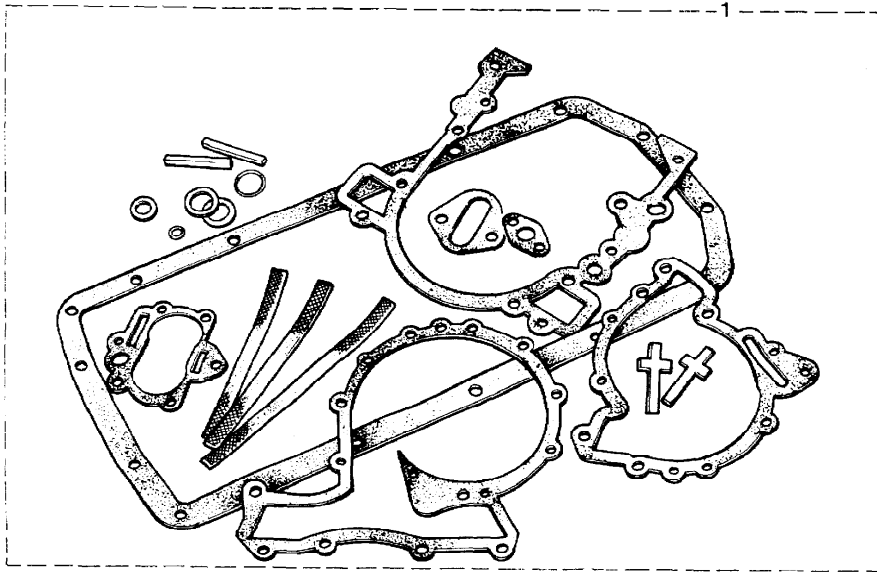

MODEL RANGE ROVER
BLOCK VS 1619
PAGE BF VC 2

ENGINE - (CARB) - GASKET KITS

ILL	PART NO	DESCRIPTION	QTY	REMARKS
1	RTC3306	Kit, Cylinder Block Gaskets	1	
2	RTC3337	Kit, Head Gaskets & Seals	1	

Engine Rebuild Use Both Gasket Kits.

VS 1619