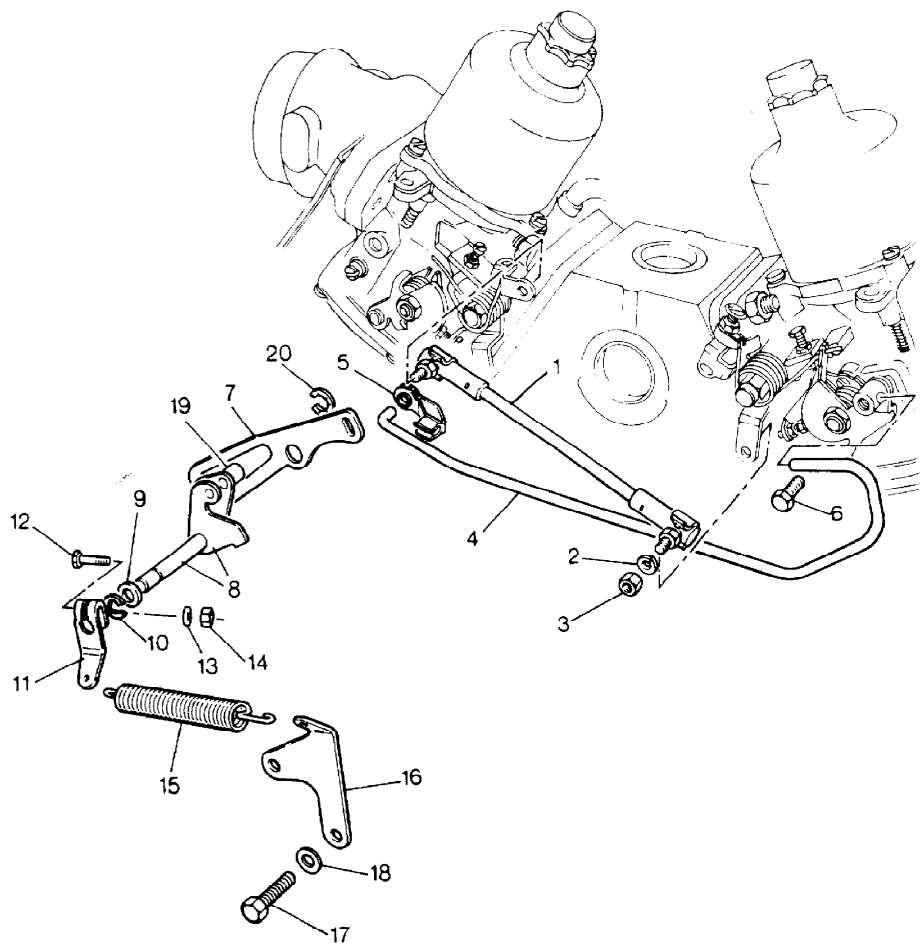

Parts Not Applicable to USA.

MODEL RANGE ROVER  
BLOCK TS 6361  
PAGE BE VC 10.02

ENGINE - CARBURETTER LINKAGE - SU CARBS - AUTOMATIC TRANSMISSION

ILL	PART NO	DESCRIPTION	QTY	REMARKS
1	ERC1161	Connecting Rod-Choke	1	
2	257014	Screw 10UNFx5/16"-Rod/Carb	1	
3	614538	Linkage Clip-Rod/Carb	1	
4	ETC7068	Throttle Lever Assy-Auto	1	
5	ETC4728	Throttle Link	1	
6	WC702101L	Plain Washer	2	
7	NH910011L	Nut 10UNF-Link/Lever	2	
8	ETC7064	Kickdown Link Assy	1	
9	ETC5788	Cam Lever Assy	1	
10	ETC6168	Countershaft Assy	1	
11	541343	Lever	1	
12	SH910241	Screw 10UNF	1	
13	WA702101L	Plain Washer	1	
14	NH910011	Nut 10UNF	1	
15	553843	Rolled Pin	1	
16	603622	Return Spring-Accelerator	1	
17	ERC8626	Bracket-Return Spring	1	
18	SH505051L	Screw 5/16"UNCx5/8"Bracket/ Manifold	2	
19	WM600051L	Spring Washer	2	
20	ETC5797	Anchor Bracket-Accelerator Cable	1	
21	SH504041L	Screw 1/4"UNC-Bracket/Manifold	1	
22	WA106041	Plain Washer	1	
23	ETC5602	Abutment Bracket-Kickdown Cable	1	)Refer to )Rocker Cover
24	79026	Taptite Screw No6-Bracket/ Cover	3	) )