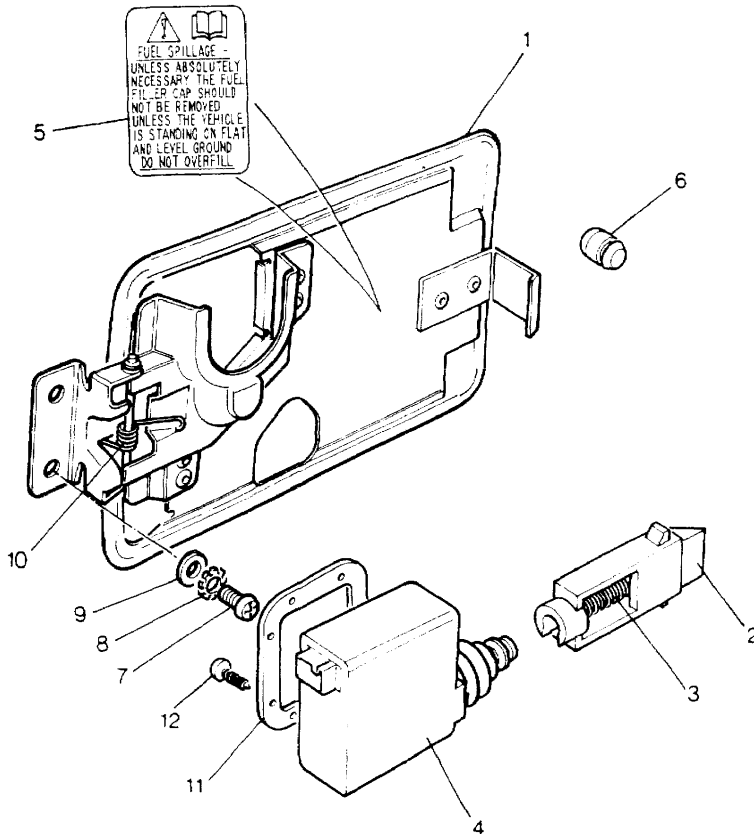

MODEL RANGE ROVER
BLOCK TS 6942A
PAGE NF 4.06

BODY - FUEL FILLER FLAP - FROM VIN HA

ILL	PART NO	DESCRIPTION	QTY	REMARKS
1	MXC9640	Fuel Filler Flap Assy	1	
2	MXC6369	Latch-Fuel Filler Flap	1	
3	MXC1670	+Spring-Latch	1	
4	PRC7131	Actuator	1	
5	ESR436	Label-Fuel Spillage	1	
6	MWC9919	Buffer	2	
7	SE105161L	Screw	2	
8	WE702101L	Washer-Lock	2	
9	WJ105001L	Washer-Plain	2	
10	MXC8732	+Spring-Latch	1	
11	MWC9932	Seal-Actuator Access	1	
12	AB610041L	Screw - Actuator Fixing	2	

Parts Not Applicable to USA.