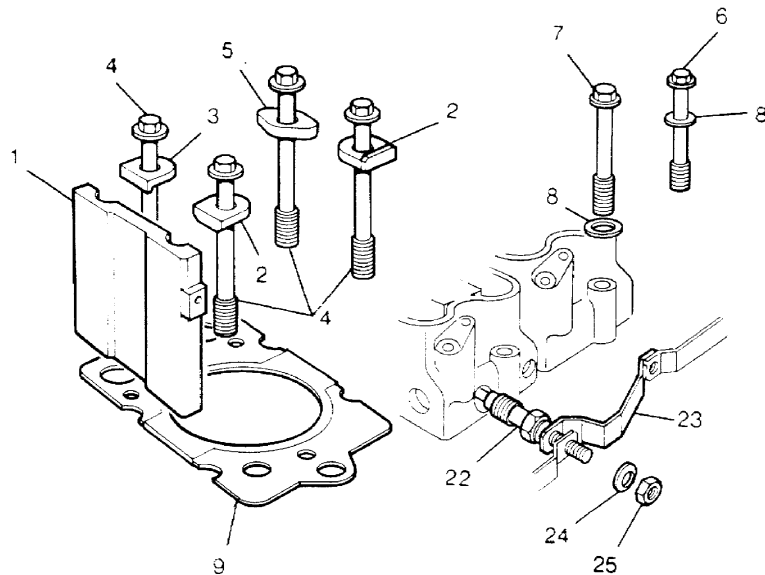

MODEL RANGE ROVER
BLOCK TS 5939
PAGE BC DT 6

ENGINE - 2400 TURBO DIESEL - ROCKER COVERS

ILL	PART NO	DESCRIPTION	QTY	REMARKS
1	AEU2082L	End Cover	2	
2	AEU2080L	Clamp	5	
3	AEU2079L	Clamp	2	
4	AEU2078L	Bolt-M12	10	
5	AEU2081L	Clamp	3	
6	AEU2083L	Bolt M12	4	
7	AEU2085L	Bolt M12	4	
8	WB112081L	Plain Washer M12x22x2	8	
9	BAU5092L	Gasket-Cyl.Head-1.42mm	A/R +)	)See Note
	BAU5093L	Gasket-Cyl.Head-1.52mm (2 Notch)	A/R +)	
	BAU5094L	Gasket-Cyl.Head-1.62mm (1 Notch)	A/R +)	
10	RTC4892	Gasket-Rocker Covers	4	**
11	RTC6449	Rocker Cover-Front-Oil Fill	1	
12	AEU2091L	Sealing Washer-Oil Filler	2	**
13	AEU2090L	Filler Cap-Oil	1	
14	RTC6450	Rocker Cover-Intermediate	2	
15	AEU2094L	Sealing Washer	2	**
16	AEU2202L	Adaptor	2	
17	RTC6451	Rocker Cover-Rear	1	
18	AEU2093L	Sealing Washer	4	**
19	AEU3043L	Nut-Covers/Heads	4	
20	BAU5090L	Hose-Breather	1	
21	BAU5091L	Connector-Breather Hose	2	
22	ERC8648	Glow Plug	4	
23	AEU2095L	Busbar	3	
24	WA105041L	Plain Washer	4	
25	NH105041L	Nut M5	4	

+ NOT included in Gaskets/Seals Kit

** Part of Engine Gaskets/Seals Kit RTC4993

NOTE: Gasket Thickness Is Determined From
Workshop Manual

Parts Not Applicable to USA.