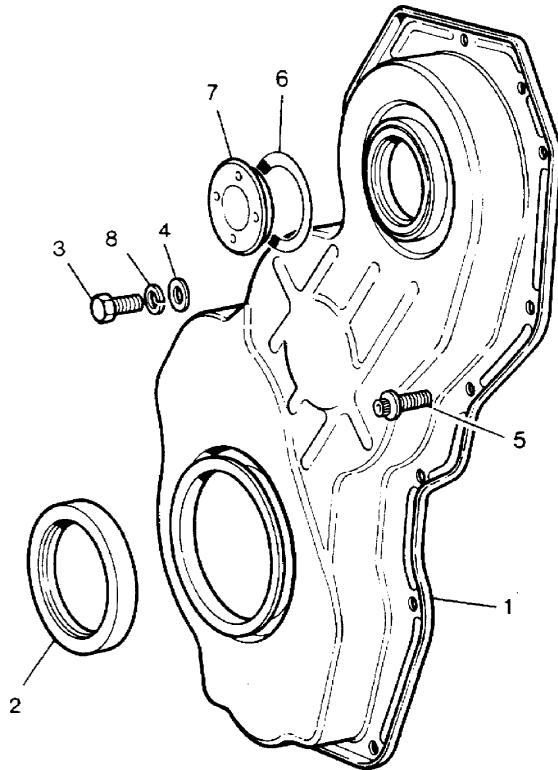

MODEL RANGE ROVER
BLOCK TS 6819
PAGE BB DT 12

ENGINE - 2500 TURBO DIESEL - FRONT COVER

ILL	PART NO	DESCRIPTION	QTY	REMARKS
1	RTC6656	FRONT COVER ASSY	1	
2	RTC6771	+Oil Seal	1	*
3	SH108161L	Bolt-M8x16mm	1	
4	WA108051L	Plain Washer	1	
5	RTC6716	Screw M6x14mm-Socket Head	13	
6	RTC6658	Gasket-Blank/Cover	1	*
7	RTC6657	Blanking Plate	1	
8	WA106041L	Spring Washer	1	
	RTC6772	Slipper Bracket	1	

* Part Of Kit STC158

Parts Not Applicable to USA.