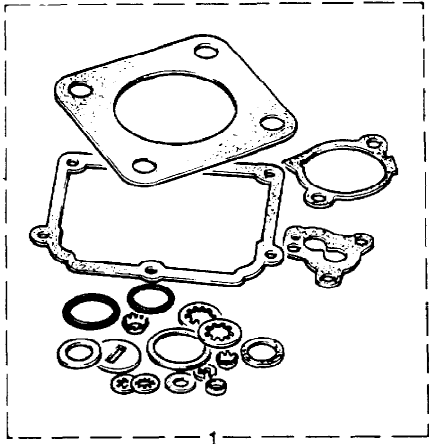

MODEL RANGE ROVER
BLOCK VS 3475
PAGE BE VC 6

ENGINE - CARBURETTER GASKET KIT - SOLEX TYPE

ILL	PART NO	DESCRIPTION	QTY	REMARKS
1	RTC1481	Gasket Pack	2	
2	RTC1482	Needle Valve Pack	2	
3	AAU7219	Emission Pack 12,000 Miles	2	
4	AAU2967	Emission Pack 24,000 Miles	2	

Parts Not Applicable to USA.