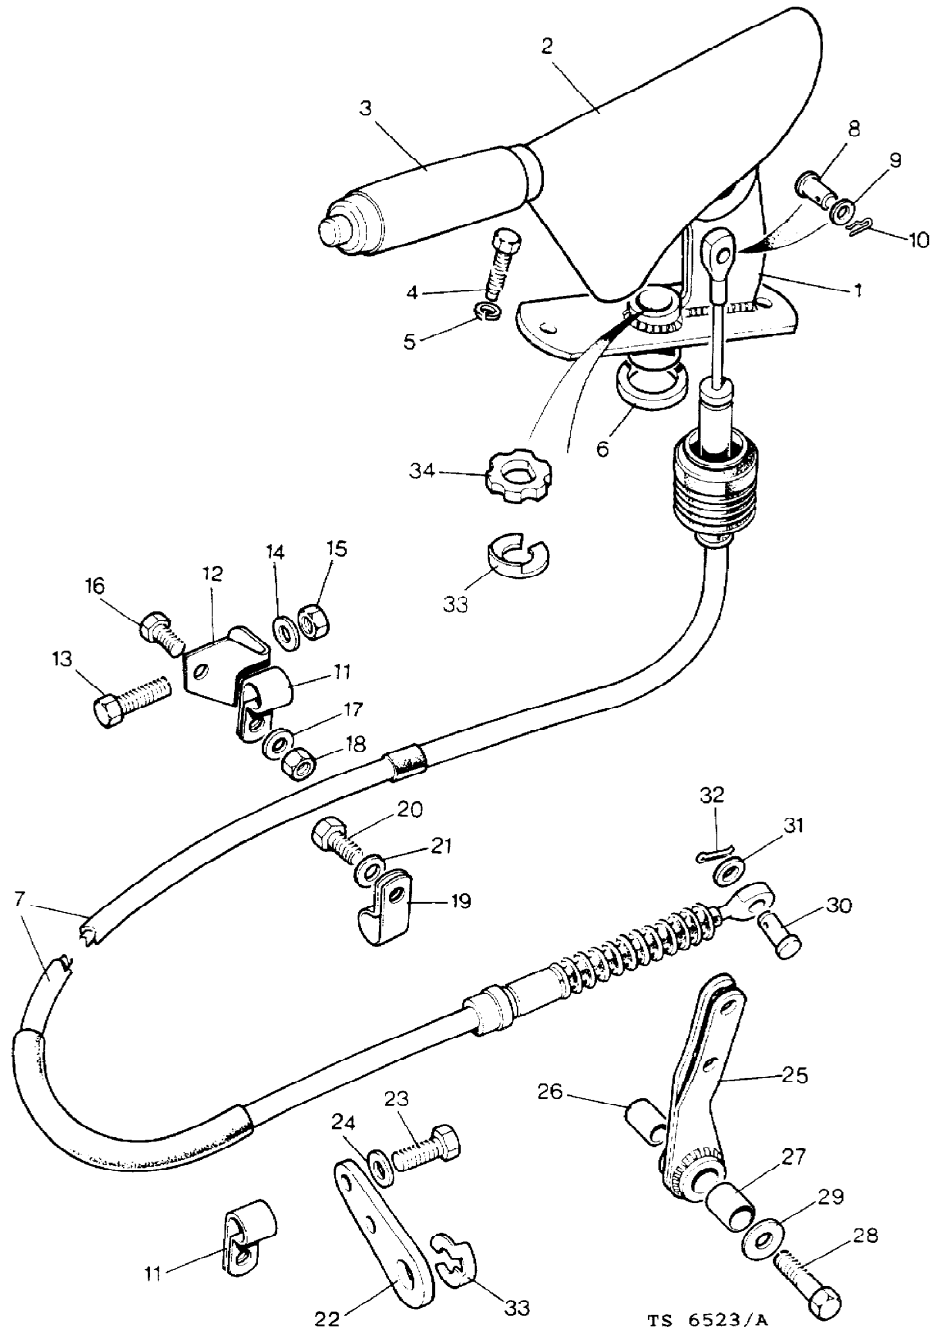

MODEL RANGE ROVER
BLOCK TS 6523/B
PAGE HA 10.40

BRAKES - HANDBRAKE - FROM INTRODUCTION OF VIN FA351033

ILL	PART NO	DESCRIPTION	QTY	REMARKS
1	NTC5463RUN	Handbrake Assembly	1	Leather Cloth
	NTC7794RUN	Handbrake Assembly	1	Leather
	MXC7712RUN	+Gaiter	1	Leather Cloth
2	MXC7711RUN	+Gaiter	1	Leather
3	NTC2243	+Grip	1	
4	FS108351	Screw	2	
5	WL108001L	Spring Washer	2	
6	NTC5026	Sealing Gasket	2	
7	NTC6125	Handbrake Cable	1	
8	PC108291	Clevis)Cable to	1	
9	WB108051L	Plain Washer)Handbrake	1	
10	NTC6195	Split Pin)	1	
11	CP108161L	Clip)	2	Auto & RH Stg Man
12	NTC5690	Clip)	1	)
13	SH110351L	Screw)Retaining	1	)
14	WA110061L	Plain Washer)Handbrake	1	)RH Stg
15	FN110041	Nut)Cable	1	)Manual
16	SH108161L	Screw)	1	)
17	WA108051L	Plain Washer)	1	)
18	NH108041L	Nut)	1	)
19	CP110161L	Clip)	1	)
20	SH110201L	Screw)Retaining	1	)LH Stg Manual
21	WA110061L	Plain Washer)Handbrake	1	)
22	NTC3749	Abutment Plate	1	
23	FS108251	Screw	1	
24	WA108051L	Plain Washer	1	
25	NTC3747	Link	1	
26	NTC3748	Bush	1	
27	NTC5148	Bearing	1	
28	BH110091L	Screw	1	
29	WA110061L	Plain Washer	1	
30	PC108321L	Clevis)Handbrake Cable	2	
31	WA108051L	Plain Washer)to Abutment	2	
32	PS104127L	Split Pin)Plate	2	
33	NTC5147	Retaining Clip Handbrake	2	
34	NTC5009	Adjustment Nut	1	

Colour Code:
RUN Bokhara

Parts Not Applicable to USA.

TS 6523/A

323