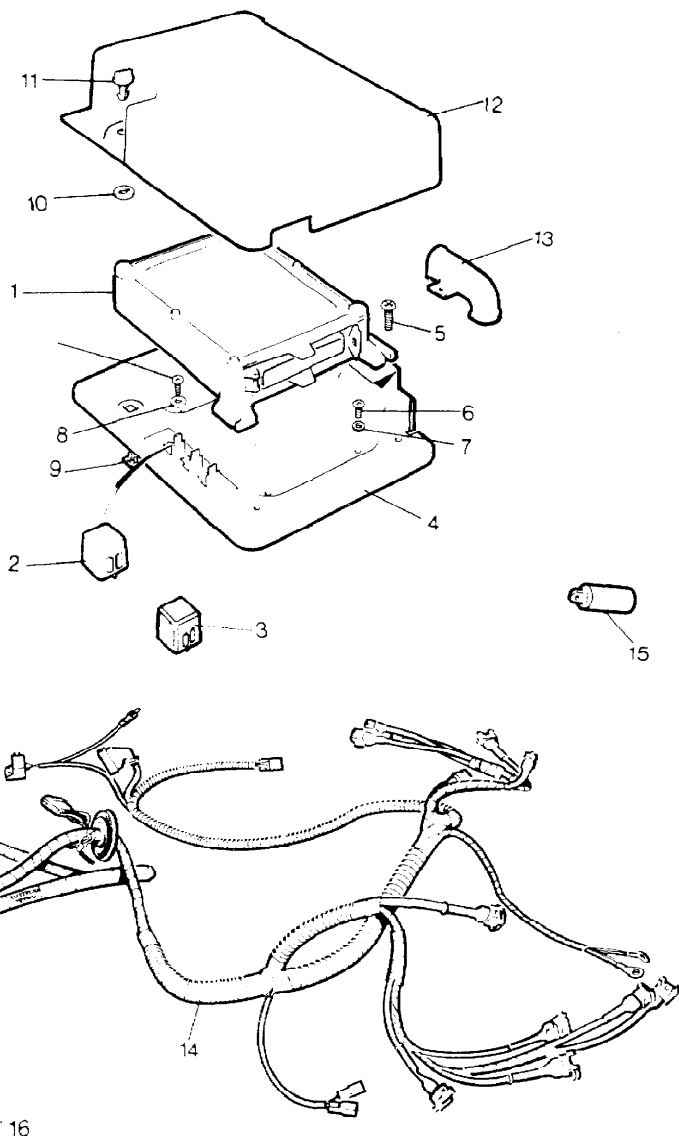

MODEL RANGE ROVER
BLOCK TS 5776/B
PAGE MB 24.01

BODY ELECTRICS - ELECTRICAL FUEL INJECTION - CONTINUED

14	PRC6346	Cable Assembly Electronic Fuel Injection Control Unit to Engine Assembly	1	)Non Catalyst)Vehicles Upto)Engine No.)24D60418B
	PRC6633	Cable Assembly Electronic Fuel Injection Control Unit to Engine Assembly	1	)Non Catalyst)Vehicles)From Engine No.)24D60419B Upto)VIN GA
	PRC7132	Cable Assembly Electronic Fuel Injection Control Unit to Engine Assembly (Non Feedback)	1	)From VIN)GA399973 Upto)VIN GA401786)Non Catalyst
	PRC8722	Cable Assembly Electronic Fuel Injection Control Unit to Engine Assembly (Non Feedback)	1	)From VIN)GA401787)Upto VIN HA)
	PRC8587	Cable Assembly Electronic Fuel Injection Control Unit To Engine Assembly (Non Feedback)	1	From VIN HA
15	DRC1752L	Resistor For Fuel Injection Harness	1	
16	PRC5092	Plug for PI Harness to Main Harness	1	
17	PRC8005	Tune Resistor Red	1	)From VIN GA
	PRC8007	Tune Resistor Yellow	1	)
	PRC8009	Tune Resistor White	1	)
	PRC8172	Tune Resistor Green	1	)

Parts Not Applicable to USA.

444