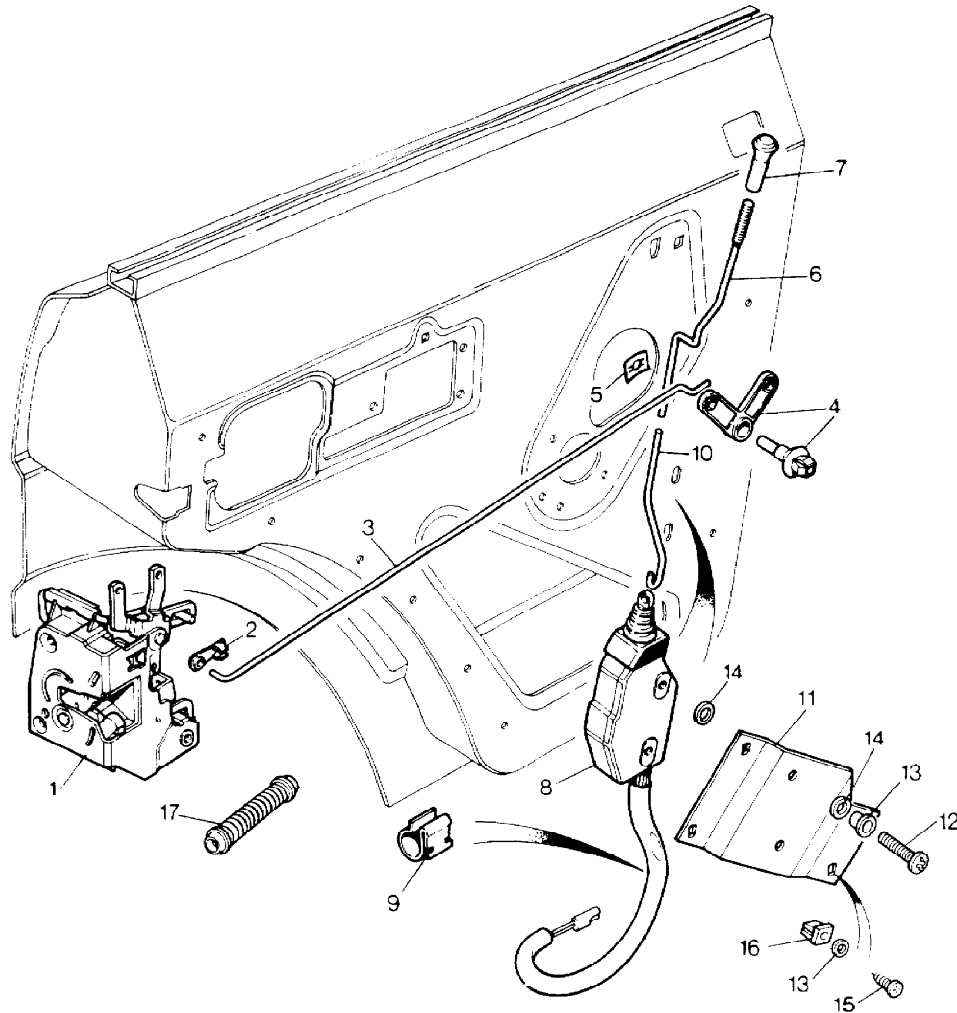

MODEL RANGE ROVER
BLOCK TS 5284B
PAGE NE 40

BODY - CENTRAL LOCKING REAR DOOR - 4 DOOR - UP TO VIN EA351032

ILL	PART NO	DESCRIPTION	QTY	REMARKS
1	MTC9204	Door Latch RH	1	
	MTC9203	Door Latch LH	2	
2	DZA943L	Link Clip	2	
3	MTC7790	Link Latch To Bellcrank	2	
4	DZA1435L	Bellcrank	4	
5	AN604041L	Push On Fix	4	
6	MTC9149	Link To Sill Button	2	
7	MUC3366AV	Sill Button	2	
	MUC3366CC	Sill Button	2	
	MUC3366LG	Sill Button	2	
8	PRC3916	Actuator	2	
9	345662	Clip	A/R	
10	MTC7786	Link Actuator To Bellcrank RH	1	
	MTC7787	Link Actuator To Bellcrank LH	1	
11	MTC7788	Mounting Plate RH	1	
	MTC7789	Mounting Plate LH	1	
12	AB608051L	Screw	8	
13	EAM9067L	Bush	16	
14	EAM9066L	Grommet	16	
15	ADU6780	Screw	8	
16	CZK3264	Lockut Nut	8	
17	DRC5377	Convolute Grommet	2	

Colour Code:
AV Brushwood
LG Flint Grey
CC Bitter Chocolate

Parts Not Applicable to USA.

536