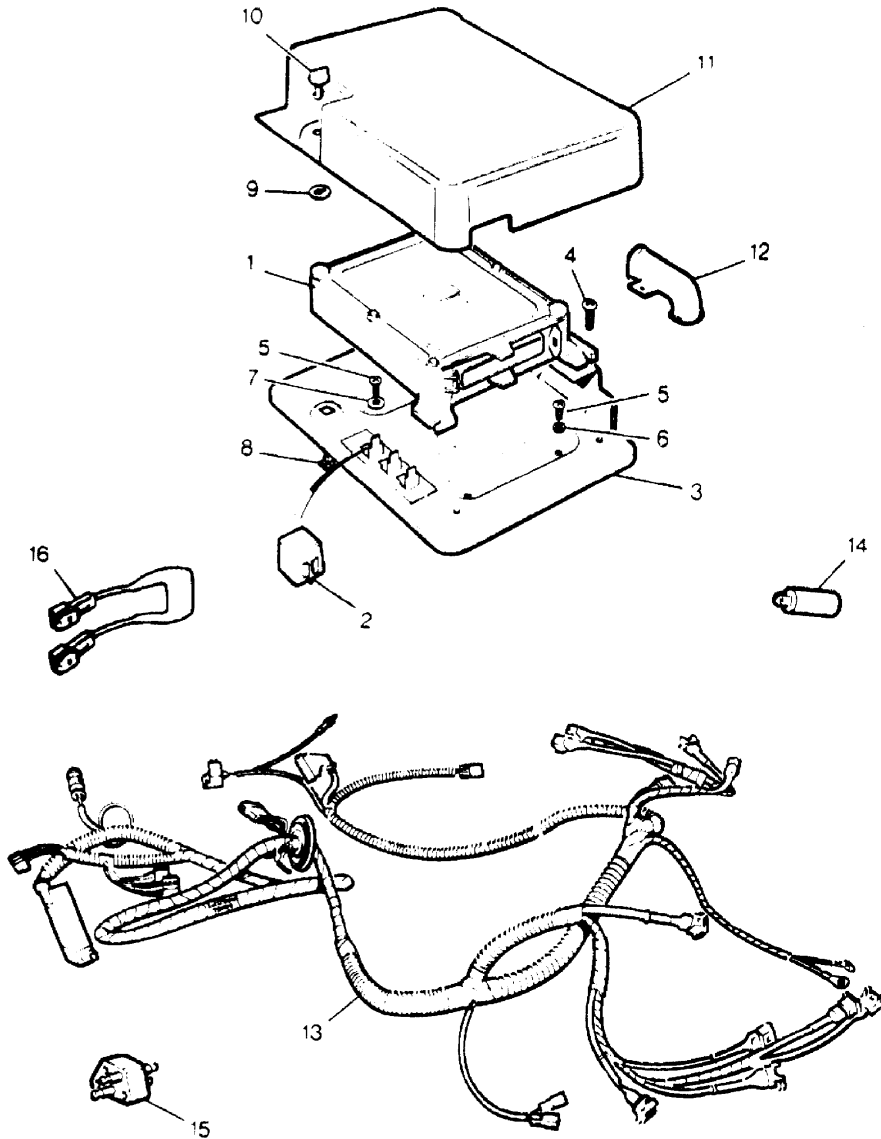

MODEL RANGE ROVER
BLOCK TS 5776/A
PAGE MB 24.03

BODY ELECTRICS - ELECTRICAL FUEL INJECTION WITH CATALYST - CONTINUED

ILL	PART NO	DESCRIPTION	QTY	REMARKS
13	PRC6342	Cable Assembly Electronic Fuel Injection Control Unit to Engine Assembly	1	)Catalyst)Vehicles Upto)Engine No.)31D02066B
	PRC7122	Cable Assembly Electronic Fuel Injection Control Unit to Engine Assembly	1	)Catalyst)Vehicles)From Engine)31D02067B
	PRC7412	Cable Assembly Electronic Fuel Injection Unit to Engine Assembly	1	)3.9 Litre)Catalyst Engine)Upto VIN GA
	PRC7069	Cable Assembly Electronic Fuel Injection Unit to Engine Assembly (With Feedback)	1	)3.9 Litre)Catalyst Engine)From VIN)GA399973 Upto)VIN GA410786
	PRC8721	Cable Assembly Electronic Fuel Injection Unit to Engine Assembly (With Feedback)	1	)From VIN)GA401787)Upto VIN HA)
	PRC8586	Cable Assembly Electronic Fuel Injection Unit to Engine Assembly (With Feedback)	1	From VIN HA
14	DRC1752L	Resistor for Fuel Injection Harness	1	
15	PRC5092	Plug for PI Harness to Main Harness	1	)Catalyst)Vehicles Upto)Engine No.)31D02066B
16	PRC8005	Tune Resistor Red	1	)From VIN GA
	PRC8007	Tune Resistor Yellow	1	)
	PRC8009	Tune Resistor White	1	)

Parts Not Applicable to USA.

446