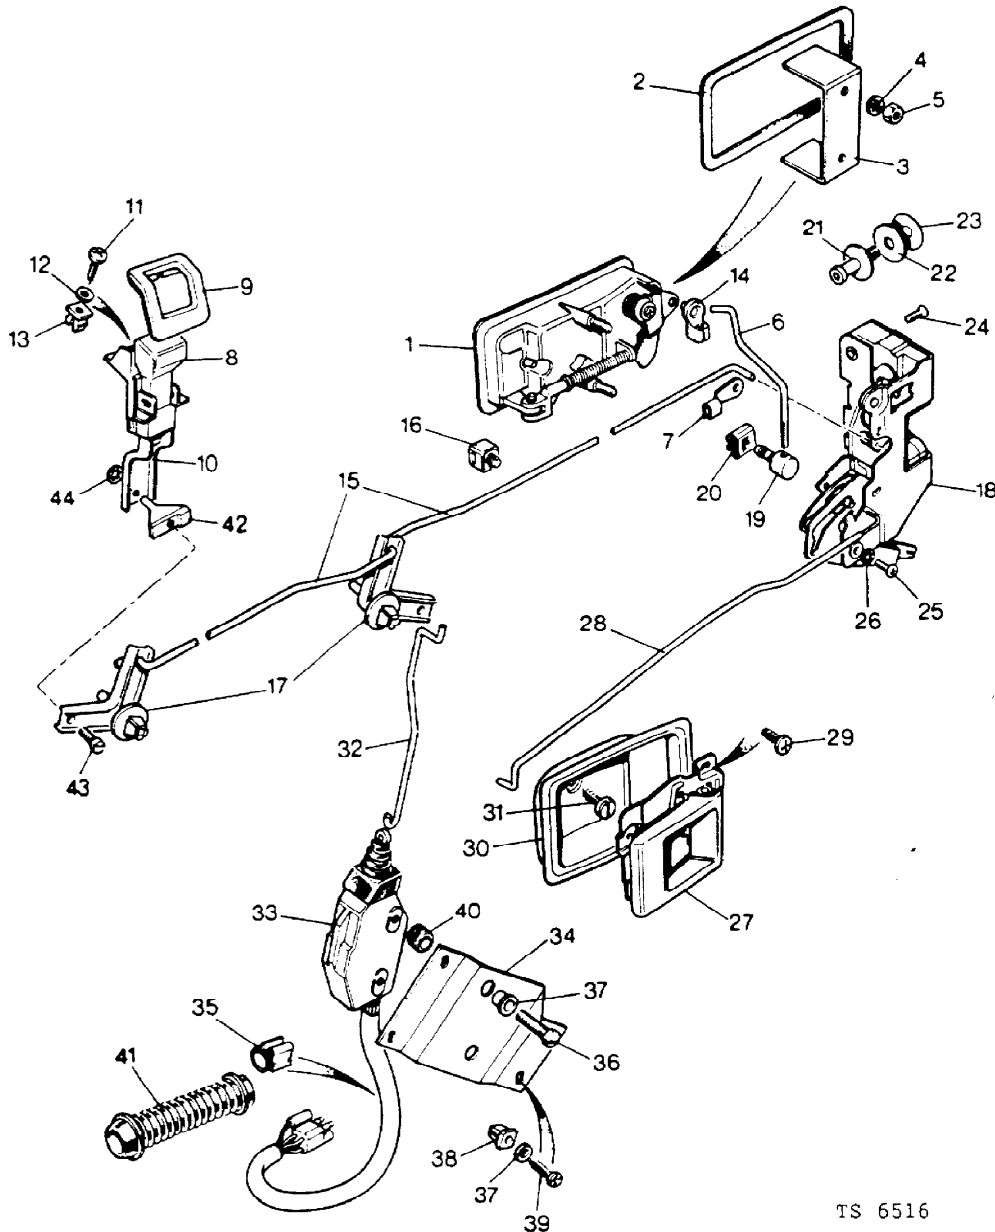

MODEL RANGE ROVER
BLOCK TS 6516
PAGE NE 44

BODY - LOCK AND HANDLES - REAR - CONTINUED
- FROM INTRODUCTION OF VIN FA351033

ILL	PART NO	DESCRIPTION	QTY	REMARKS
31	DA608044L	Drive Screw Fixing Bezel	2	
32	MWC5148	Link Actuator to Bellcrank RH	1	
	MWC5149	Link Actuator to Bellcrank LH	1	
33	PRC3916	Actuator	2	Upto VIN GA
	PRC8099	Motor Unit Central Locking	2	From VIN GA
34	MWC6432	Mounting Plate RH	1	
	MWC6433	Mounting Plate LH	1	
35	345662	Cable Clip	A/R	
36	AB608051L	Screw	8	
37	EAM9067L	Bush	8	
38	CZK3264	Lokut Nut	8	
39	ADU6780	Plastite Screw	8	
40	EAM9066L	Grommet	4	
41	DRC5377	Convolute Grommet	2	
42	MUC5783	Bellcrank Peg	2	
43	AB606031L	Drive Screw	2	
44	AN104041L	Push On Fix	2	

Parts Not Applicable to USA.

TS 6516