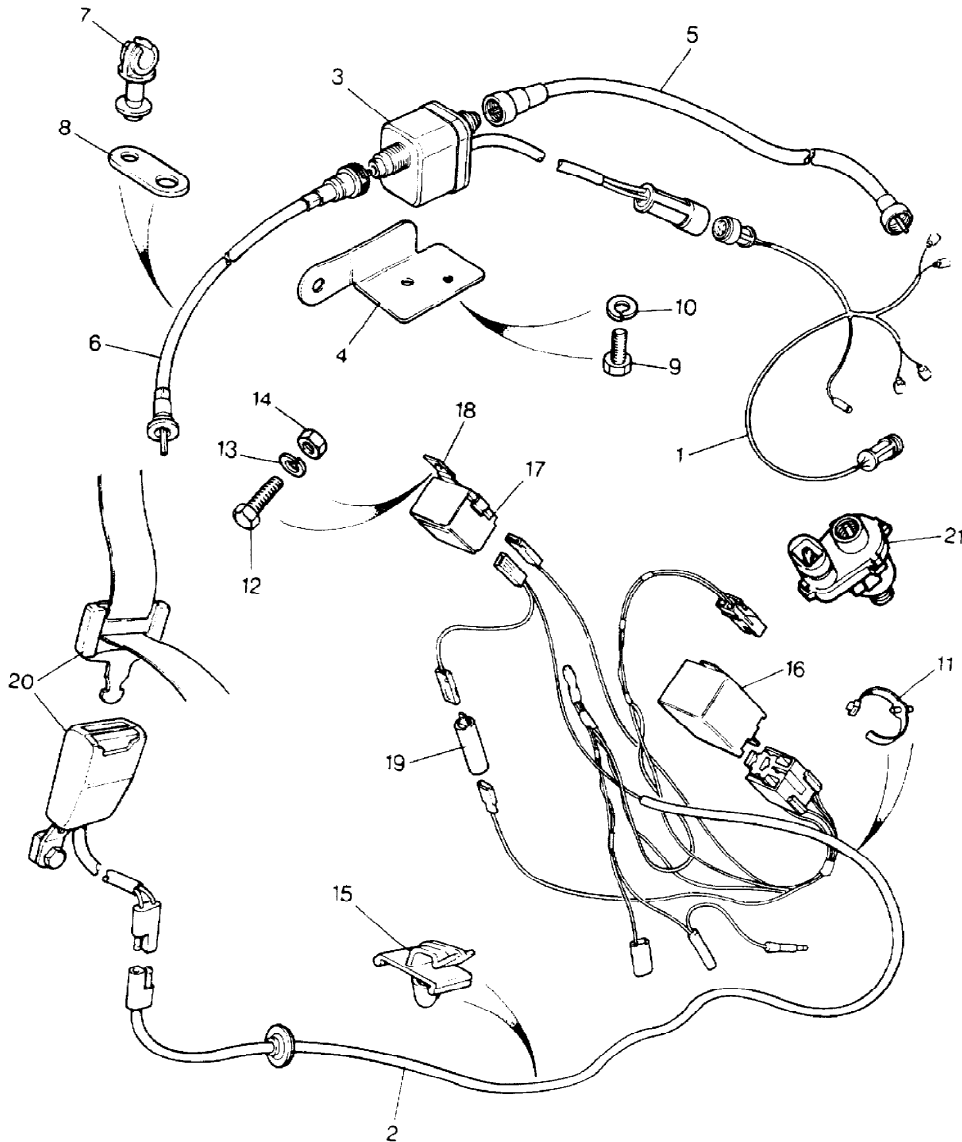

MODEL RANGE ROVER
BLOCK TS 6243/B
PAGE MB 26

BODY ELECTRICS - AUDIBLE WARNING SAFETY HARNESS - SAUDI ARABIA ONLY

ILL	PART NO	DESCRIPTION	QTY	REMARKS
1	PRC6286	Cable Assy-Auto Gearbox	1	
	PRC6390	Cable Assy-Manual Gearbox	1	
2	PRC4314	Cable Assy-Seat Belt+ Speed Warning	1	Note(1)
	PRC6124	Cable Assy-Seat Belt+ Speed Warning	1	Note(2)
	PRC6972	Cable Assy-Seat Belt+ Speed Warning	1	Note(3)
3	PRC5956	Speed Transducer	1	
4	PRC6617	Mounting Bracket-Transducer	1	
5	PRC6278	Speedo Cable-Instruments to Transducer	1	
6	PRC6320	Speedo Cable-Transducer to Gearbox	1	
7	PRC3180	Clip	1	
8	PRC2979	Clamp Plate	1	
9	SE105101L	Screw	1	
10	WF105001L	Spring Washer	1	
11	13H9727L	Cable Tie	2	
12	257017	Screw	2	
13	WM702001L	Spring Washer	2	
14	257023	Nut	2	
	HN2005L	Nut	2	
15	AFU2881	Clip Seat Buckle Lead	1	
16	PRC4268	Overspeed Monitor Unit	1	
17	PRC4299	Buzzer	1	
18	PRC4304	Mountin Clip-Buzzer	1	
19	AAU5034	Resistor	1	Pektron Type
20	MUC2396	Seat Belt Front	1	2 Door
	RTC6098AMV	Seat Belt Front)Audible	1	4 Door
	RTC6098LCG	Seat Belt Front)Warning	1	4 Door
	RTC6097AMV	Seat Belt Front	1	)Non Audible
	RTC6097LCG	Seat Belt Front	1	)Warning
21	PRC4497	Speed Sensor	1	Note(1)

Note (1) Up to VIN DA
(2) Up to VIN EA320753 Manual
EA320337 Automatic
(3) From VIN EA320754 Manual
EA320338 Automatic

Parts Not Applicable to USA.

449