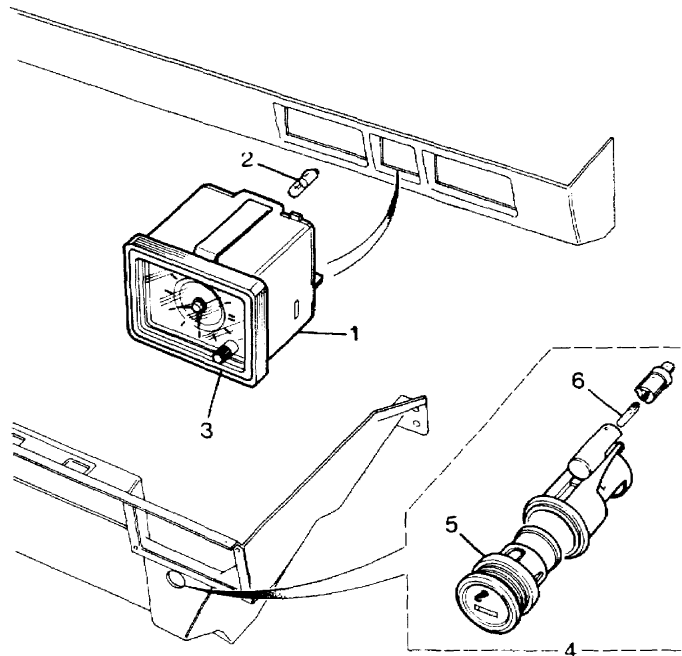

MODEL RANGE ROVER
BLOCK TS 5316/A
PAGE MD 6

BODY ELECTRICS - CLOCK AND CIGAR LIGHTER

ILL	PART NO	DESCRIPTION	QTY	REMARKS
1	PRC4370	Clock	1	
2	503352	Bulb for Clock	1	
3	PRC4324	Bezel	1	
4	DRC8584	Cigar Lighter	1	
5	DRC8398	+Element	1	
6	RTC3635	+Bulb	1	

NOTE: For Bulb Holder & Cable
See Page MB14.02

Parts Not Applicable to USA.

468