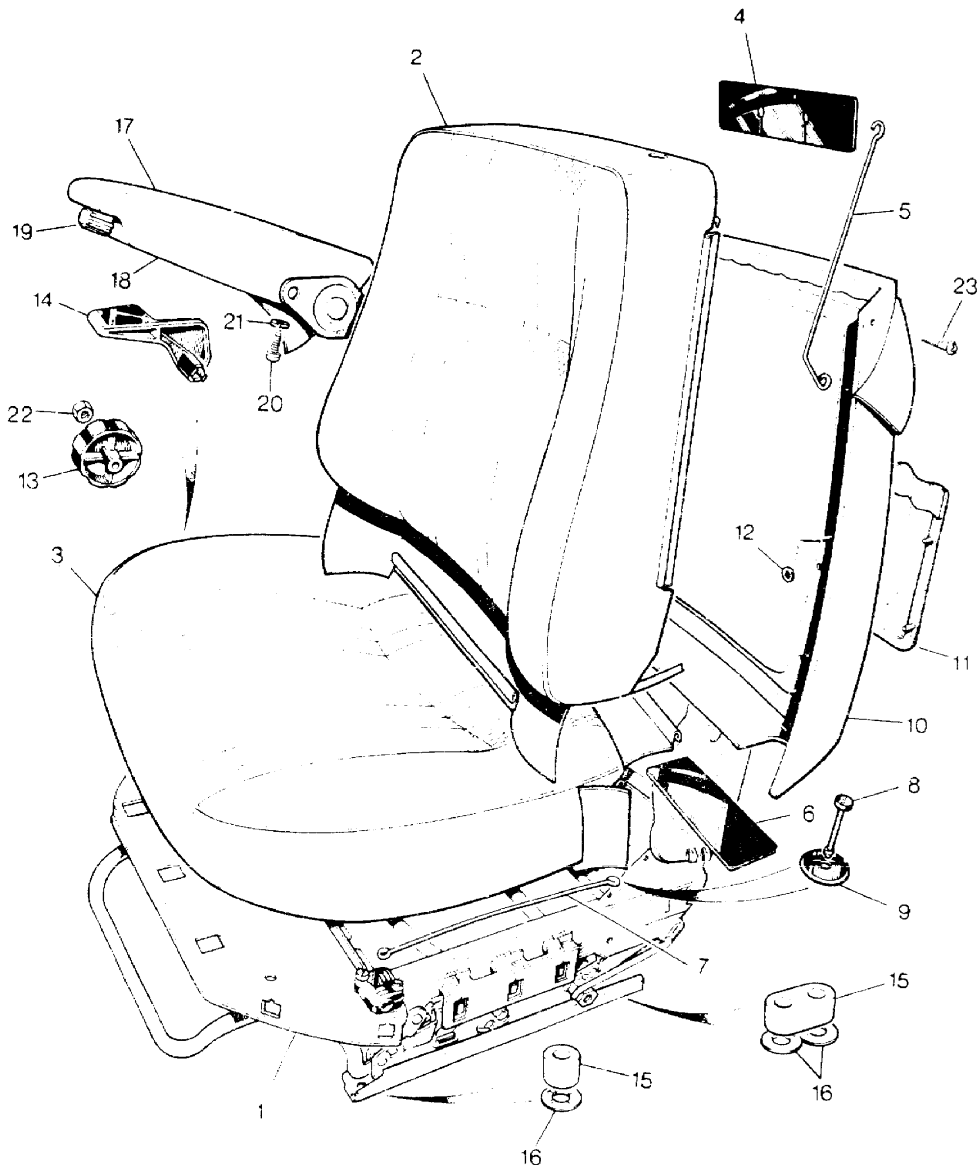

SEATS - FRONT SEATS - MANUAL - 4 DOOR

ILL	PART NO	DESCRIPTION	QTY	REMARKS
	MWC2492BCC	FRONT SEAT ASSY-RH	1	Hi-Line)
	MWC2492LCP	FRONT SEAT ASSY-RH	1	Hi-Line)
	MWC2493BCC	FRONT SEAT ASSY-LH	1	Hi-Line)Upto VIN
	MWC2493LCP	FRONT SEAT ASSY-LH	1	Hi-Line)EA351032
	MWC3376AM	FRONT SEAT ASSY-RH	1	Lo-Line)
	MWC3377AM	FRONT SEAT ASSY-LH	1	Lo-Line)
	MWC6970AUE	FRONT SEAT ASSY-RH	1	)From VIN
	MWC6970LUL	FRONT SEAT ASSY-RH	1	)FA351033
	MWC6971AUE	FRONT SEAT ASSY-LH	1	)Upto VIN
	MWC6971LUL	FRONT SEAT ASSY-LH	1	)FA399972
	MXC5130AUE	FRONT SEAT ASSY-RH	1	)
	MXC5130LUL	FRONT SEAT ASSY-RH	1	)From VIN
	MXC5139AUE	FRONT SEAT ASSY-LH	1	)GA399973
	MXC5139LUL	FRONT SEAT ASSY-LH	1	)
1	MWC3222RUN	+Seat Frame Assy-RH	1	)Upto VIN
	MWC3223RUN	+Seat Frame Assy-LH	1	)EA351032
	MXC5802RUN	+Seat Frame Assy-RH	1	)From VIN
	MXC5801RUN	+Seat Frame Assy-LH	1	)FA351033
2	MWC2728BC	+Squab Cover-RH	1	)
	MUC2978BB	+Squab Cover-RH	1	)
	MWC2728LP	+Squab Cover-RH	1	)Upto VIN
	MWC2729BC	+Squab Cover-LH	1	)EA351032
	MUC2979BB	+Squab Cover-LH	1	)
	MWC2729LP	+Squab Cover-LH	1	)
	MWC2730AM	+Squab Cover-Less Armrests	2	)
	MWC6990AUE	+Squab Cover	2	)From VIN
	MWC6990LUL	+Squab Cover	2	)FA351033
				)Upto VIN
				)FA399972
	MXC4797AUE	+Squab Cover	2	)From VIN
	MXC4797LUL	+Squab Cover	2	)GA399973

Colour Code:

AM - Bronze Check	AUE - Brogue
BB - Bronze	LUL - Winchester Grey
BC/BCC - Bracken	RUN - Bokhara
LP/LCP - Silver Grey	

Parts Not Applicable to USA.

629