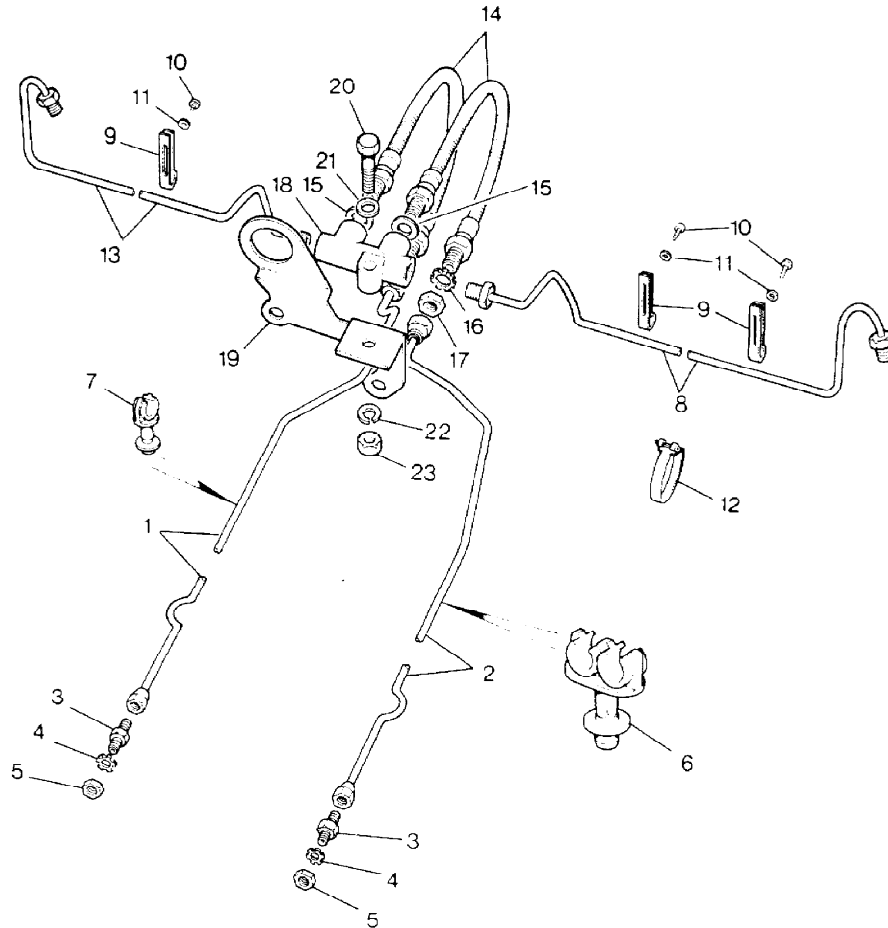

MODEL RANGE ROVER
BLOCK TS 6414
PAGE HA 8.20

BRAKES - PIPES AND HOSES - ANTI LOCK BRAKING SYSTEM - REAR
- FROM INTRODUCTION OF VIN GA

ILL	PART NO	DESCRIPTION	QTY	REMARKS
1	NTC2003	Brake Pipe to Rear Jump Hose RH	1	Upto VIN GA441789
	NTC8028	Brake Pipe to Rear Jump Hose RH	1	From VIN GA441790
2	NTC7289	Brake Pipe to Rear Jump Hose LH	1	
3	NRC4403	Union	2	
4	WE110001L	Shakeproof Washer	2	
5	CRC1487	Locknut	2	
6	79125	Clip Double	4	
7	79124	Clip Single	5	
8	NTC7733	Brake Pipe Rear LH	1	Upto VIN HA
	NTC7688	Brake Pipe Rear LH	1	From VIN HA
9	577873	Clip	3	
10	79004	Drive Screw	3	
11	WC702101L	Plain Washer	3	
12	11820L	Double Wrap Clip	1	
13	NTC7734	Brake Pipe Rear RH	1	Upto VIN HA
	NTC7689	Brake Pipe Rear RH	1	From VIN HA
14	NTC3458	Rear Jump Hose	2	
15	577475	Plain Washer	2	
16	WE110001L	Shakeproof Washer	2	
17	CRC1487	Locknut	2	
18	NTC7291	Tee Piece	1	
19	NTC1977	Bracket for Tee Piece	1	
20	BH106061L	Bolt	1	
21	WA106041L	Plain Washer	2	
22	WL106001L	Spring Washer	1	
23	NH106041L	Nut	1	

Parts Not Applicable to USA.

320