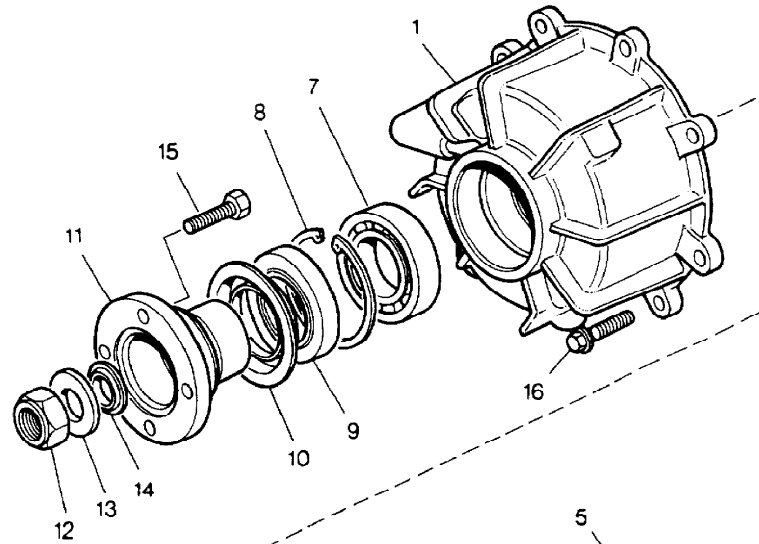

MODEL RANGE ROVER
BLOCK TS 6568
PAGE DB B 4

TRANSFER GEARBOX - B/W - FRONT OUTPUT HOUSING/DIFFERENTIAL/VISCOUS UNIT

ILL	PART NO	DESCRIPTION	QTY	REMARKS
1	RTC6091	Front Housing	1	
2	RTC6060	Differential Assy	1	
3	RTC6043	Outside Gear Track	1	
	STC365	Outside Gear Track	1	Intro 005/18980
4	RTC6015	Bearing	1	
5	RTC6018	Bearing	1	
6	RTC6044	Viscous Unit Assy	1	
7	RTC6025	Bearing	1	
8	RTC6020	Retaining Ring	1	
9	FRC7043	Oil Seal	1	
10	571970	Oil Thrower	1	
11	RTC6059	Flange-Front Output	1	
12	NY120041L	Nut	1	
13	571468	Washer	1	
14	RTC6363	Oil Seal	1	
15	BT606101L	Bolt	4	
16	RTC6371	Bolt	8	

Parts Not Applicable to USA.