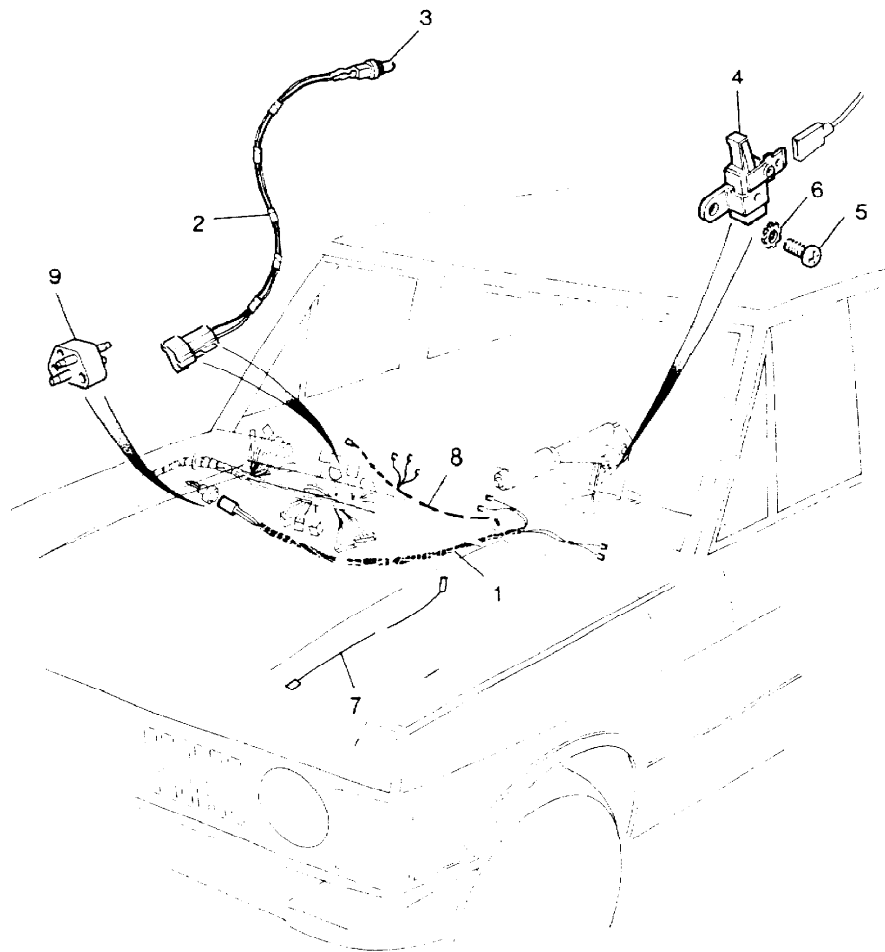

MODEL RANGE ROVER
BLOCK TS 6397
PAGE MB 6

BODY ELECTRICS - GEARBOX CABLE AND HANDBRAKE SWITCH
UPTO VEHICLE CA CA274120 - 2 DOOR, CA273922 - 4 DOOR

ILL	PART NO	DESCRIPTION	QTY	REMARKS
1	PRC5206	Gearbox Harness	1	Manual
	PRC4734	Gearbox Harness	1	Automatic
2	PRC4355	Cable Handbrake Warning Light	1	
3	503352	Bulb	1	
4	ADU2888L	Handbrake Switch	1	
5	SE104121L	Screw	2	
6	WE104001L	Shakeproof Washer	2	
7	PRC5208	Link Lead-Starter Solenoid	1	Petrol
	PRC5240	Link Lead-Starter Solenoid	1	Diesel
8	PRC5347	Cable Assembly Electronic Fuel Injection Control Unit to Engine Assembly	1	
9	PRC5092	Plug for PI Harness to Main Harness	1	

Parts Not Applicable to USA.

418