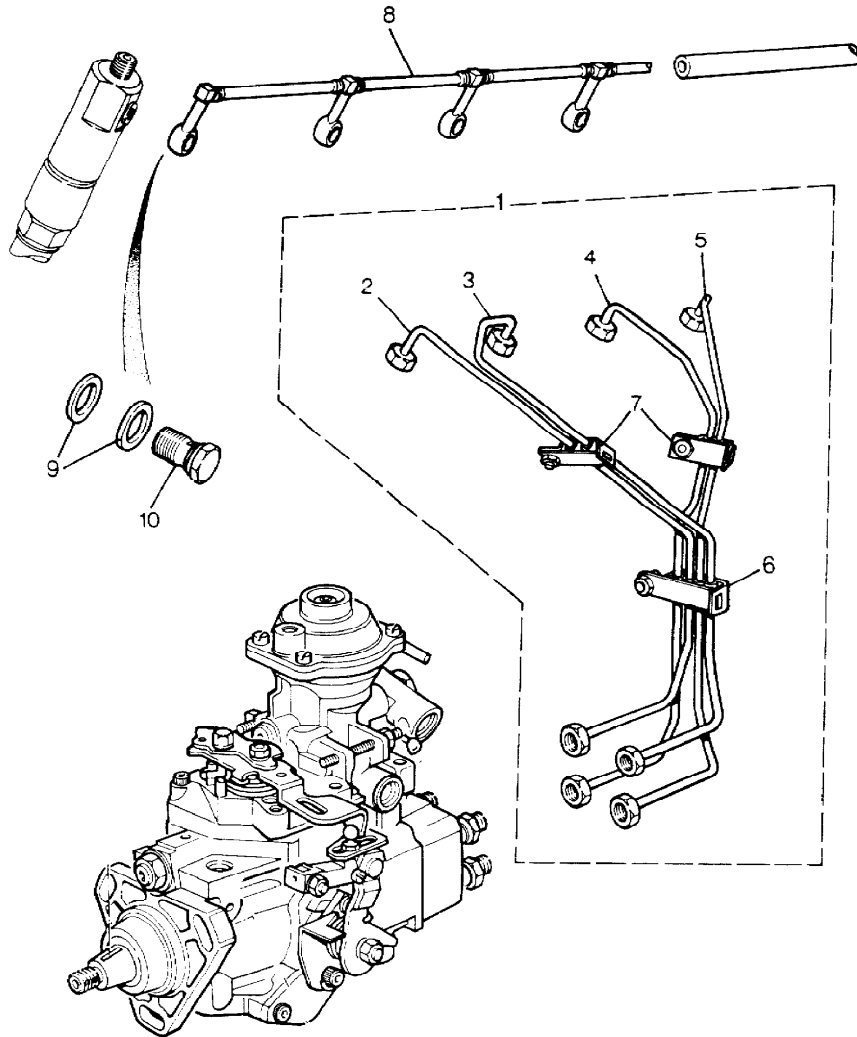

MODEL RANGE ROVER
BLOCK TS 6586
PAGE BE DT 6

ENGINE - 2400 TURBO DIESEL - INJECTOR PIPES

1LL	PART NO	DESCRIPTION	QTY	REMARKS
1	AEU2123L	INJECTOR PIPES ASSY	1	
2	AEU2124L	+Fuel Pipe-No.1	1	
3	AEU2125L	+Fuel Pipe-No.2	1	
4	AEU2126L	+Fuel Pipe-No.3	1	
5	AEU2127L	+Fuel Pipe-No.4	1	
6	AEU2128L	+Clamp-4 Pipes	1	
7	AEU2129L	+Clamp-2 Pipes	2	
8	RTC4957	Spill Return Pipe	1	
9	AEU2131L	Sealing Washer	8	**
10	AEU2132L	Banjo Bolt	4	

** Part of Engine Gaskets/Seals Kit RTC4993

Parts Not Applicable to USA.