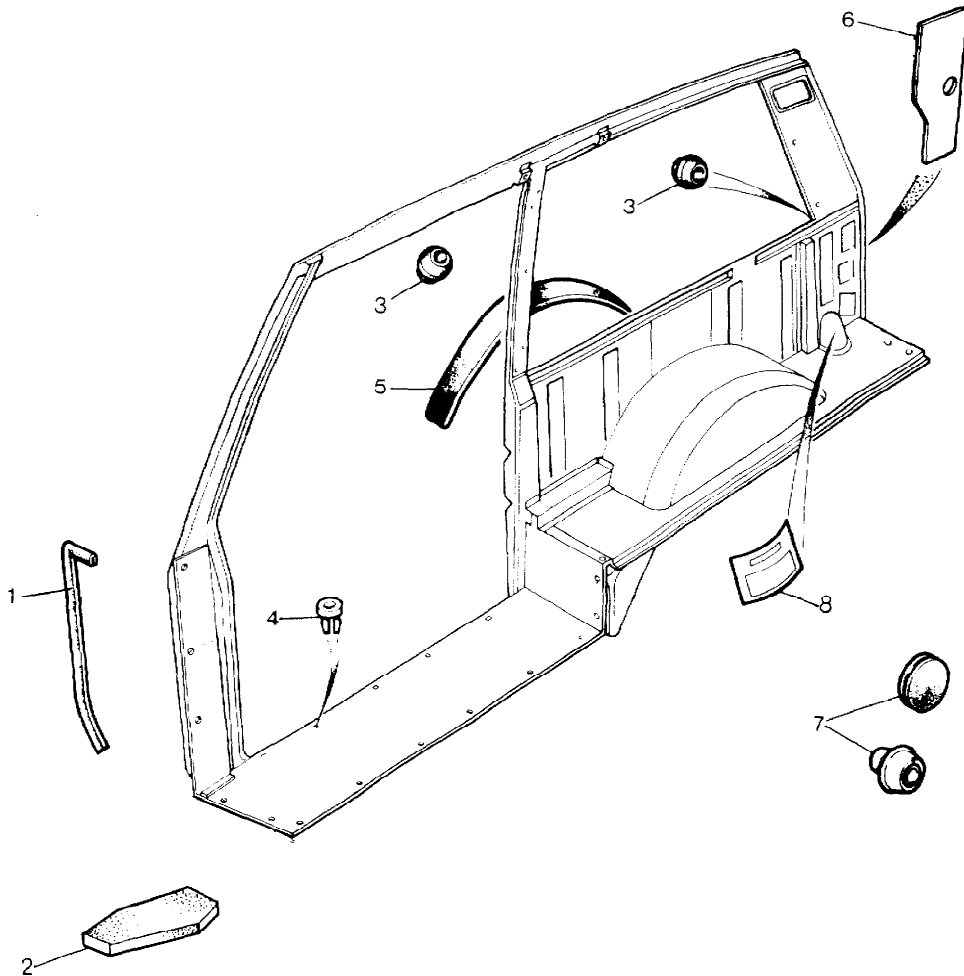

MODEL RANGE ROVER
BLOCK N 953/A
PAGE NC 12

BODY FRAME - SEALS BODYSIDE 2 DOOR

ILL	PART NO	DESCRIPTION	QTY	REMARKS
1	391318	Seal 'A' Post to Wing	2	
2	MTC1879	Dust Seal LH	1	
	MTC1880	Dust Seal RH	1	
3	338020	Grommet	14	
4	RTC3746	Fastener	10	
5	MUC3714	Rubber Seal	2	
6	MRC7226	Dust Seal	2	
7	ULC3893L	Grommet	4	)Vehicles
	BD155888	Grommet	2	)Without Speakers
8	NRC5301	Safety Label Jack	1	

Parts Not Applicable to USA.

N953/A