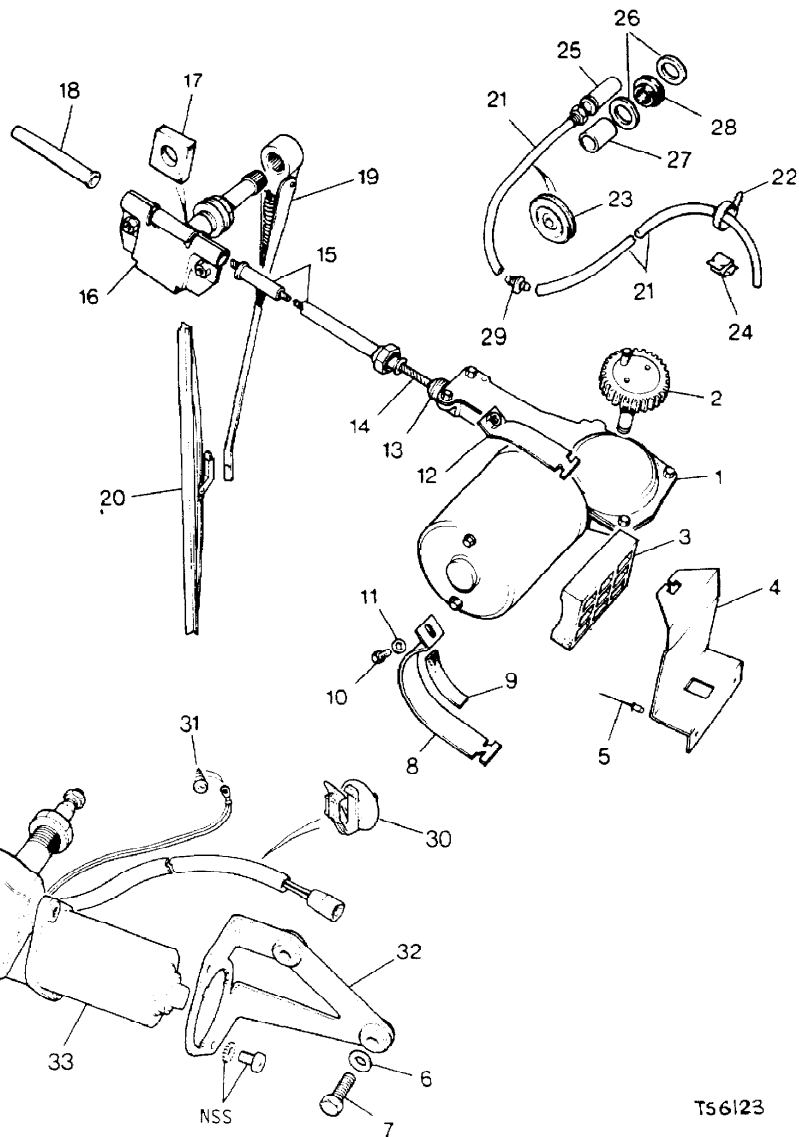

MODEL RANGE ROVER
BLOCK TS 6123
PAGE MC 10

BODY ELECTRICS - REAR SCREEN WIPERS

ILL	PART NO	DESCRIPTION	QTY	REMARKS
1	RTC3867	Rear Screen Wiper Motor	1	Note(1)
2	608092	Gear Wiper Motor	1	
3	150844	Pad-Wiper Motor Mounting	1	
4	393003	Support Bracket-Wiper Motor	1	
5	78248	Pop Rivit	4	
6	WA106041L	Washer	2	
7	SH106201L	Screw	2	
8	393004	Lower Clamp-Fixing Wiper Motor	1	
9	586198	Spacer	3	
10	SH604081L	Screw	1	
11	3831L	Plain Washer	1	
12	393005	Upper Clamp-Fixing Wiper Motor	1	
13	37H3694L	Ferrule Rack Drive	1	
14	508182	Rack	1	
15	AAU1909	Outer Casing-Rack-RH STG	1	
	589761	Outer Casing-Rack-LH STG	1	
16	589798	Wheelbox	1	
17	PRC2062	Foam Gasket	1	
18	575047	Rack Tube	1	
19	PRC3575	Wiper Arm-RH STG	1	Note(1)
	PRC3576	Wiper Arm-LH STG	1	Note(1)

Parts Not Applicable to USA.

Note: 1) Fitted up to VIN CA274120-2 Door
CA273922-4 Door

TS6123