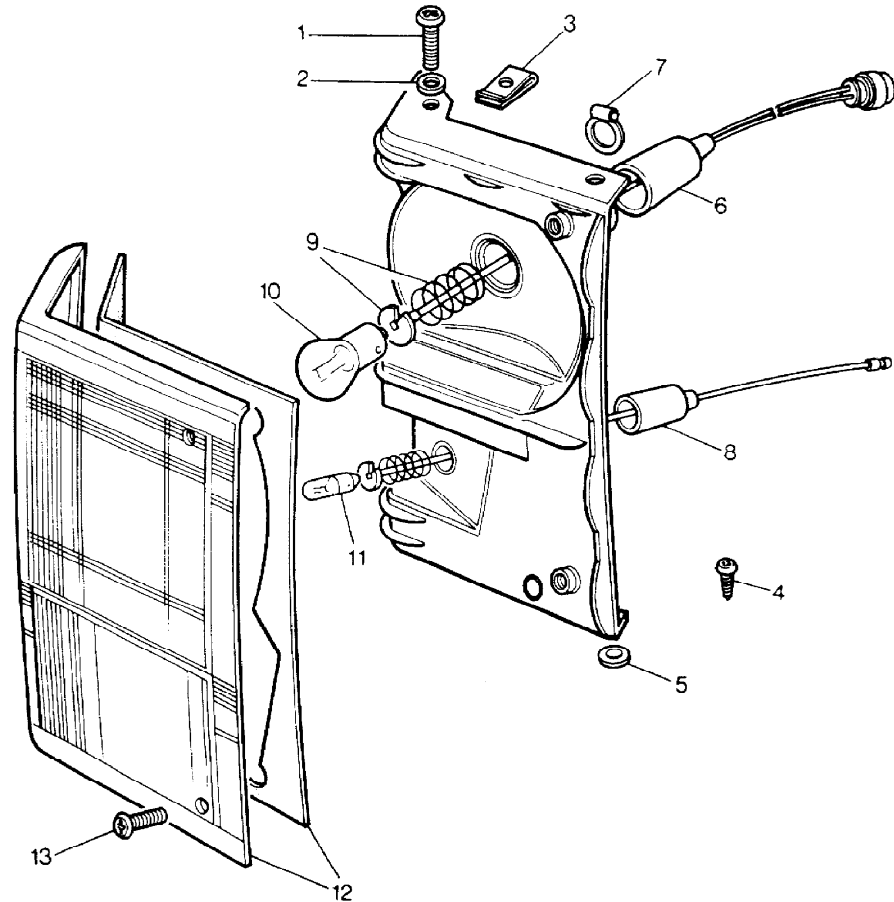

MODEL RANGE ROVER
BLOCK TS 5322
PAGE MA 4

BODY ELECTRICS - SIDE & FLASHER LAMP UPTO VEHICLE NO CA274120 - 2 DOOR
CA273922 - 4 DOOR

ILL	PART NO	DESCRIPTION	QTY	REMARKS
	PRC4337	SIDE AND FLASHER LAMP RH	1	*
	PRC4338	SIDE AND FLASHER LAMP LH	1	**
1	AB610041L	+Screw	4	
2	4563	+Plain Washer	4	
3	PFS410	+Clip	4	
4	78527	+Screw	2	
5	607129	+Grommet	2	
6	601544	+Rubber Boot	2	
7	568005	+Terminal Sleeve	2	
8	515060	+Rubber Boot	2	
9	37H5452L	+Bulb Holder	2	
10	264591	+Bulb Flasher Lamp	2	
11	575312	+Bulb Side Lamp	2	
12	AEU1610	+Lens And Gasket RH	1	
	AEU1609	+Lens And Gasket LH	1	
13	607129	+Screws	8	

* When Stock Exhausted Use PRC5575

** When Stock Exhausted Use PRC5576

Parts Not Applicable to USA.

399