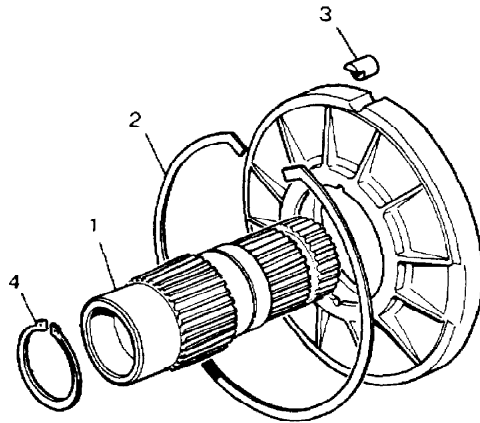

MODEL RANGE ROVER
BLOCK TS 6573 A
PAGE DC B 2

TRANSFER GEARBOX - BORG WARNER - MAINSHAFT

ILL	PART NO	DESCRIPTION	QTY	REMARKS
1	RTC6561	Mainshaft	1	
2	RTC6040	Retaining Ring	1	
3	RTC6039	Dowel-Retaining Plate	1	
4	RTC6038	Circlip	1	

Parts Not Applicable to USA.

236