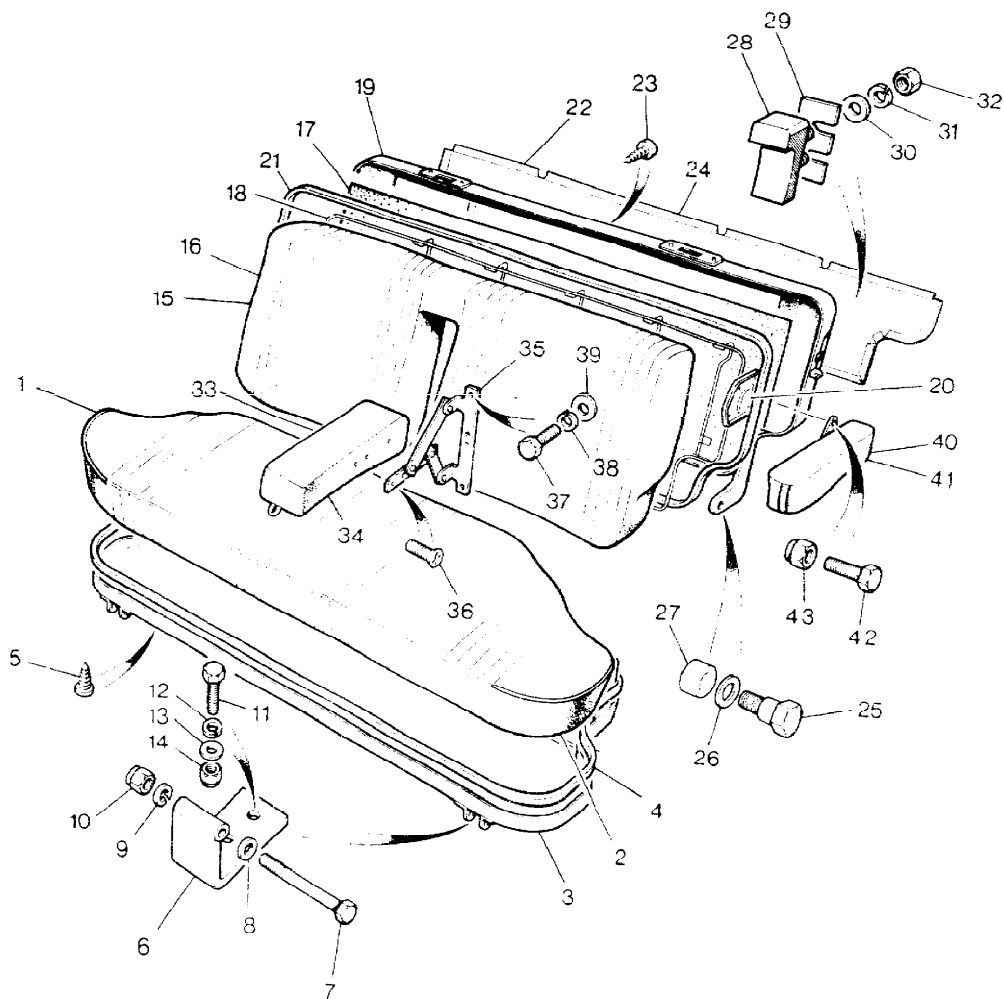

MODEL RANGE ROVER
BLOCK TS 5385/A
PAGE RA 16.65

SEATS - REAR SEATS UPTO VEHICLE NO CA273922 - 4 DOOR VELOUR

ILL	PART NO	DESCRIPTION	QTY	REMARKS
1	MUC6547BC	CUSHION ASSEMBLY REAR	1	
	MUC6547LH	CUSHION ASSEMBLY REAR	1	
2	MUC6548BC	+Cover Assembly Cushion	1	
	MUC6548LH	+Cover Assembly Cushion	1	
3	MTC9333AE	Cushion Frame	1	
	MTC9333LJ	Cushion Frame	1	
4	391133AE	Beading	1	
	391133LR	Beading	1	
5	AB610041L	Drive Screw	10	
6	MTC9334AE	Pivot Bracket	2	
	MTC9334LJ	Pivot Bracket	2	
7	SH605071L	Bolt	4	
8	WA108051L	Plain Washer	4	
9	WL108001L	Spring Washer	4	
10	NY108041L	Nut	4	
11	SH605071L	Bolt	4	
12	WL108001L	Spring Washer	4	
13	WA108051L	Plain Washer	4	
14	NY108041L	Nut	4	
15	RTC4616	REAR SQUAB ASSEMBLY LESS ARMRESTS BROWN	1	
	RTC4617	REAR SQUAB ASSEMBLY LESS ARMRESTS GREY	1	
16	MUC6550BC	+Cover Assembly Rear Squab	1	
	MUC6550LH	+Cover Assembly Rear Squab	1	
17	MUC1815	+Foam Interior Squab	1	
18	MUC1816	+Retaining Frame Squab	1	
19	MTC9890AE	Rear Squab Frame	1	
	MTC9890LJ	Rear Squab Frame	1	
20	MTC5690	Side Armrest Brackets	2	
21	391133AE	Beading	1	
	391133LJ	Beading	1	
22	MUC1737AH	Back Panel	1	
	MUC1737LE	Back Panel	1	
23	AB610041L	Drive Screw	6	
24	MUC1739AH	Carpet Casing	1	
	MUC1737LE	Carpet Casing	1	
25	390473	Shouldered Bolt	2	
26	4889	Plain Washer	2	
27	390414	Spacer	2	

Colour Code:
BC Bracken   LR Steel Grey
LH Osprey Grey   AH Nutmeg
AE Palomino   LE Slate
LJ Phantom Grey

Parts Not Applicable to USA.

TS 5385A

640