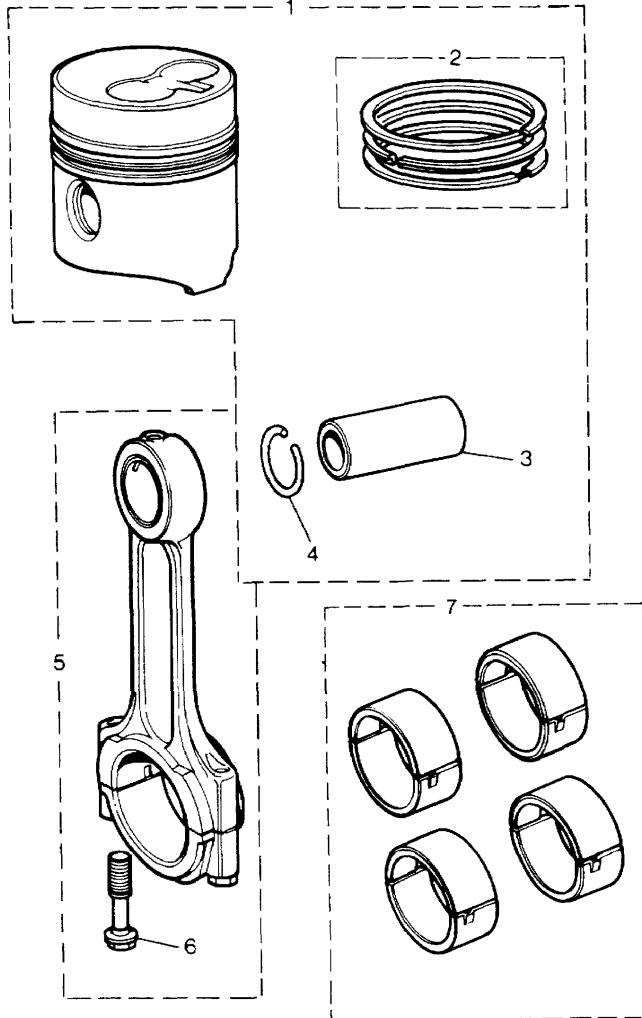

\* Part Of Kit STC158

Parts Not Applicable to USA.

VS 3394A

MODEL RANGE ROVER  
BLOCK VS 3295A  
PAGE BA DT 26

ENGINE - 2500 TURBO DIESEL - PISTON & RINGS

ILL	PART NO	DESCRIPTION	QTY	REMARKS
1	RTC6646	PISTON AND RINGS ASSY-STD	4	
2	AEU2284L	+Kit-Piston Rings-STD	4	
3	RTC5003	+Gudgeon Pin	4	
4	AEU2042L	+Spring Ring	8	
5	RTC6645	CONNECTING ROD ASSY	4	
6	AEU2038L	+Bolt-Conn.Rod	8	
7	AEU2039L	Conn.Rod Brgs-PAIR	4	STD
	AEU2040L	Conn.Rod Brgs-PAIR	4	0.25mm (0.010") U/S
	AEU2041L	Conn.Rod Brgs-PAIR	4	0.5mm (0.020") U/S