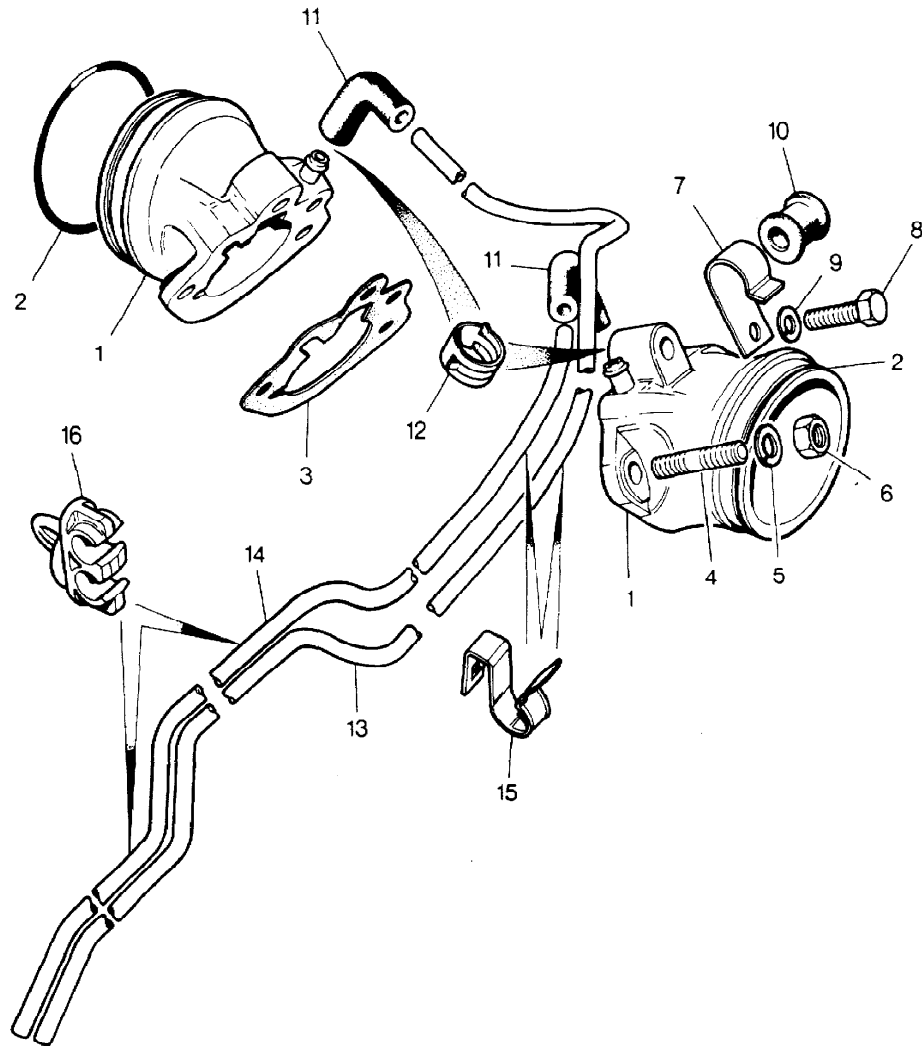

MODEL RANGE ROVER
BLOCK 4RE 183
PAGE BE VC 12

ENGINE - CARBURETTER ADAPTORS

ILL	PART NO	DESCRIPTION	QTY	REMARKS
1	ERC9213	Adaptor Assembly	2	
	ETC7126	Adaptor	2	Su Carbs
2	602634	O Ring	2	*
3	610327	Joint Washer	2	*
	612435	Joint Washer	2	*)Su Carbs
4	TE505105L	Stud 5/16"UNF-UNC Adpt-Carbs	4	
5	WM600051L	Spring Washer	4	
6	NH605041L	Nut	4	
7	239600	Clip	1	
8	BH505111L	Bolt 5/16"UNC x 1.13/8"	1	
9	WM600051L	Spring Washer	1	
10	273370	Grommet	1	
11	NRC223	Elbow-Vent Pipe	2	
	577458	Elbow-Vent Pipe	2	Su Carbs
12	NRC60	Vent Pipe	1	
	NTC3795	Vent Pipe	1	Su Carbs
13	NRC61	Vent Pipe	1	
	NTC3796	Vent Pipe LH	1	Su Carbs
14	UKC3803	Hose Clamp	2	Solex Su Carbs
15	NRC219	Mounting Clip	2	
16	NRC220	Pipe Clip, Double	2	
	NTC2292	Pipe Clip	1	Su Carbs
	NTC3799	Pipe Clip Assy	1	Su Carbs
	NTC3800	Pipe Clip	2	Su Carbs

* Part Of Gasket Kit RTC3337

Parts Not Applicable to USA.

43