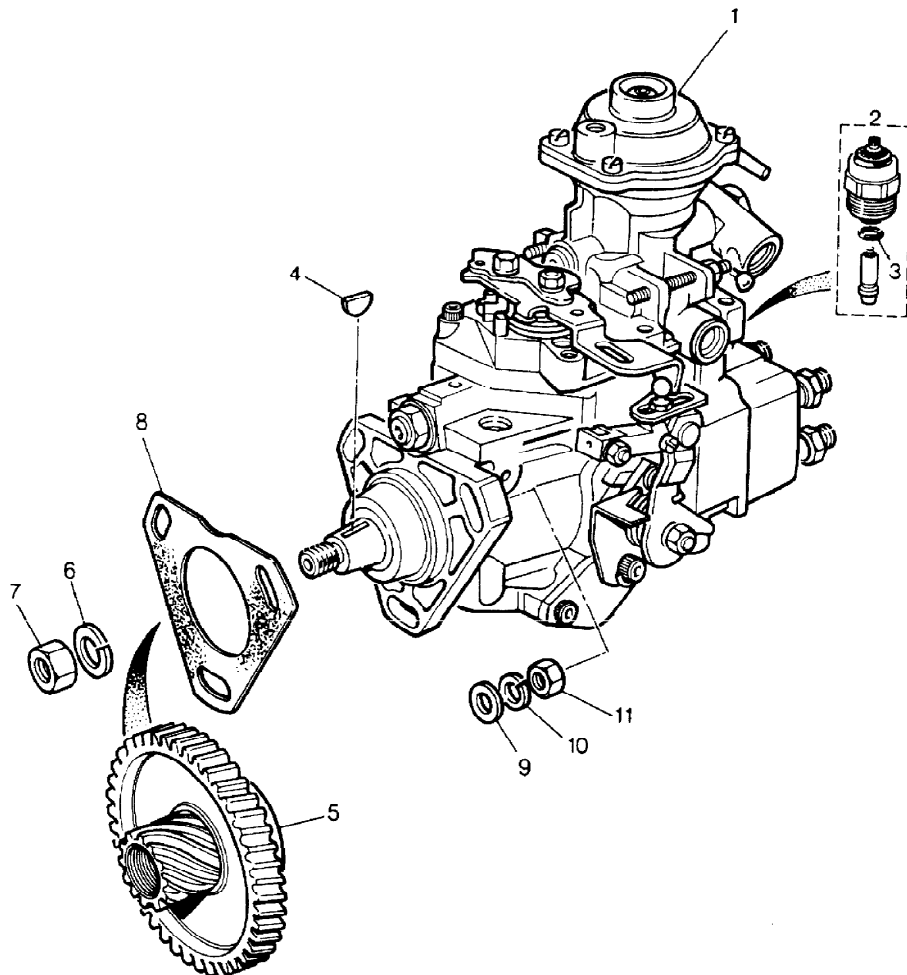

MODEL RANGE ROVER
BLOCK TS 5942/B
PAGE BE DT 4

ENGINE - 2400 TURBO DIESEL - INJECTOR PUMP

ILL	PART NO	DESCRIPTION	QTY	REMARKS
1	RTC4919	INJECTOR PUMP ASSY	1	
2	AEU3031L	+Solenoid-Fuel Shut-Off	1	
3	RTC5005	++Sealing Washer	1	*
4	AEU2111L	Key-Timing Gear	1	
5	RTC5829	Timing Gear	1	
6	AEU2112L	Spring Washer-Gear/Pump	1	
7	AEU2113L	Nut	1	
8	RTC4973	Gasket-Injector Pump	1	*
9	WA108051L	Plain Washer	2	
10	WL108001L	Spring Washer	2	
11	NH108041L	Nut	2	

* Part of Engine Gaskets/Seals Kit STC158

Parts Not Applicable to USA.