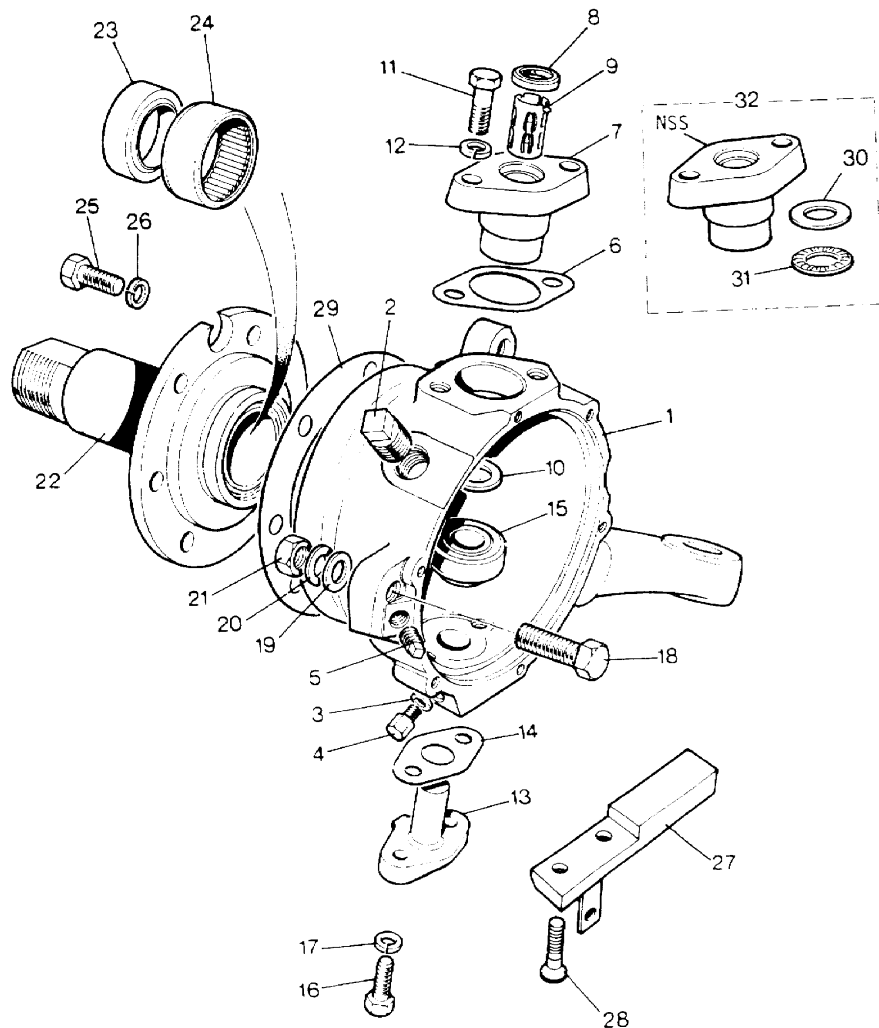

MODEL RANGE ROVER
BLOCK TS 6484/D
PAGE EA 12.20

FRONT AXLE - SWIVEL PIN HOUSING - ANTI LOCK BRAKING
- FROM THE INTRODUCTION OF VIN GA

ILL	PART NO	DESCRIPTION	QTY	REMARKS
1	FTC1364	Swivel Pin Housing RH	1	)RH Stg
	FTC1365	Swivel Pin Housing LH	1	)RH Stg
	FTC1366	Swivel Pin Housing RH	1	)LH Stg
	FTC1367	Swivel Pin Housing LH	1	)LH Stg
2	3292	Filler Plug	2	
3	230511	Washer Drain Plug	2	
4	236070	Drain Plug	2	
5	3289	Oil Level Plug	2	
6	FRC2883	Shims		A/R
	FRC2884	0.003"		A/R
	FRC2885	0.005"		A/R
	FRC2886	0.010"		A/R
	FRC2886	0.030"		A/R
7	FTC1371	Swivel Pin Upper	2	
8	FTC1376	Swivel Pin Seal	2	
9	FTC1374	Sensor Bush	2	
10	FTC124	Thrust Washer Swivel Pin	2	
11	BX110071L	Bolt	4	
12	WL110001L	Spring Washer	4	
13	FRC2894	Swivel Pin Lower	2	
14	FRC2897	Joint Washer	2	
15	606666	Taper Roller Bearing	4	
16	255467	Bolt	4	
17	WL108001L	Spring Washer	4	
18	SH112505	Bolt	2	
19	WD112081L	Plain Washer	2	
20	WL112001L	Spring Washer	2	
21	NT112041L	Nut	2	
22	FTC858	Stub Axle	2	
23	FTC840	+Oil Seal	2	
24	FTC861	+Bearing	2	
25	SH110251L	Bolt	12	
26	WE110001L	Spring Washer	12	
27	FTC1616	Damper Lower Swivel Pin RH	1	
	FTC1617	Damper Lower Swivel Pin LH	1	
28	FTC1626	Bolt	4	
29	FRC3205	Joint Washer	1	
30	FTC2066	Thrust Washer	4	From VIN HA
31	FTC2065	Thrust Bearing	2	From VIN HA
32	STC226	Kit - Swivel Pin Upper	1	From VIN HA

Parts Not Applicable to USA.