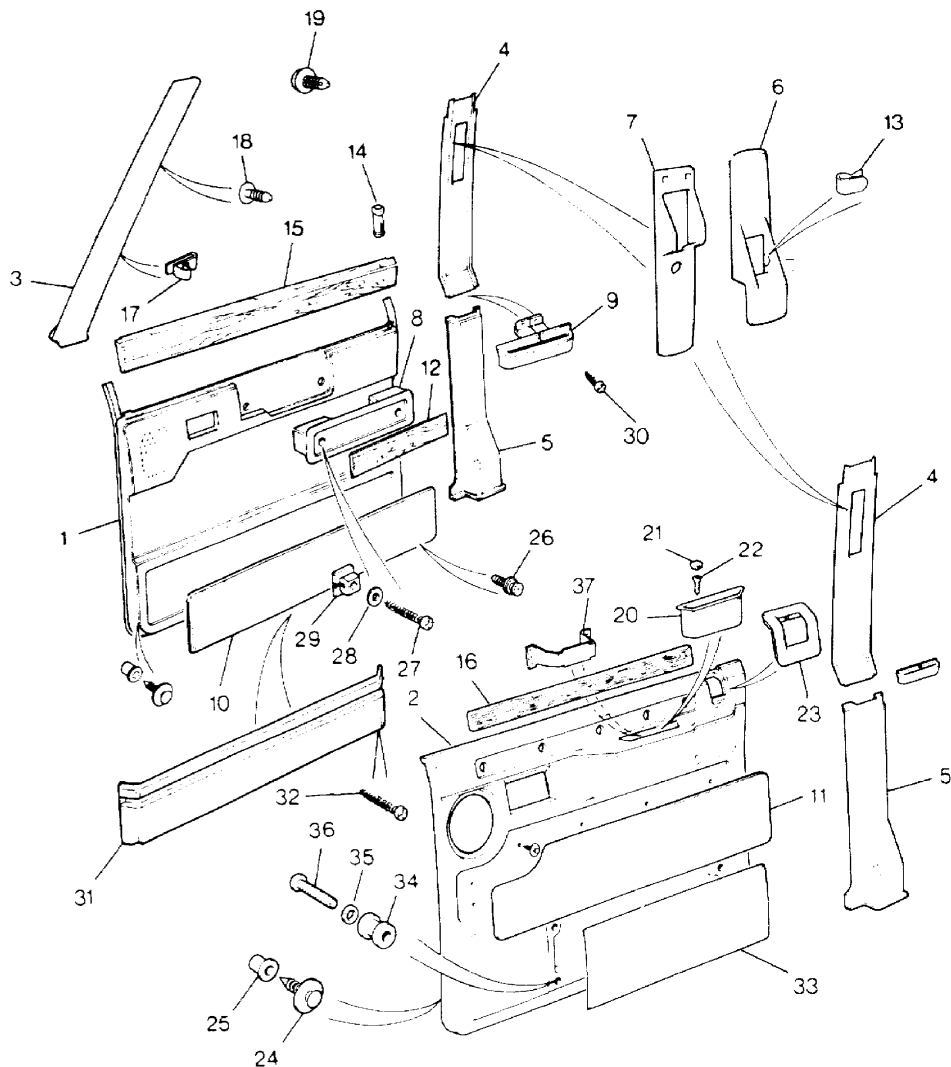

Colour Code
AE - Palamino LR - Steel Grey SUA - Sorrell Brown
LUL - Winchester Grey

Parts Not Applicable to USA.

586