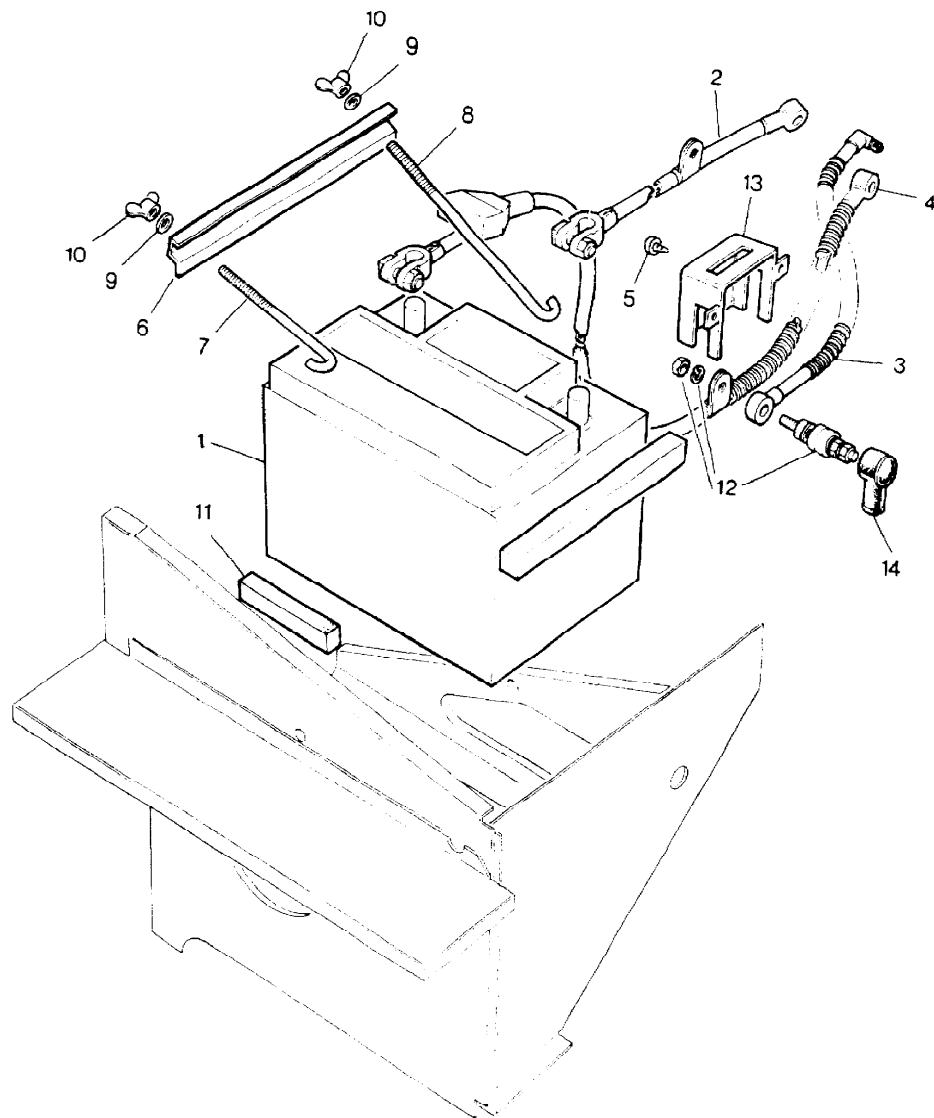

MODEL RANGE ROVER
BLOCK TS 6217A
PAGE MB 2.02

BODY ELECTRICS - BATTERY FROM VEHICLE DA274121 - 2 DOOR
DA273923 - 4 DOOR

ILL	PART NO	DESCRIPTION	QTY	REMARKS
1	RTC5892DC	Battery 11 Plate Dry Charged	1	
	STC82	Battery 11 Plate Wet Charged	1	
	RTC4598DC	Battery 14 Plate Dry Charged	1	) Diesel Vehicles
	STC81	Battery 14 Plate Wet Charged	1	) Requires Two ***
2	PRC4138	Battery Lead - Vehicle Earth to Body/Chassis Earth	1	
3	PRC6580	Battery Lead Terminal Post to Starter Solenoid	1	Petrol
4	PRC6579	Battery Lead to Starter Solenoid	1	Petrol *
	PRC7416	Battery Lead Battery to Starter Solenoid	1	Petrol **
5	YXX5098	Button Clip Battery Lead to Wheelarch	2	)
6	MUC6514	Battery Clamp	1	)
7	MUC6513	J Bolt	1	)
8	MRC7133	J Bolt	1	)
9	AFU1262	Plain Washer	2	) Petrol & Diesel
10	AFU1272	Wing Nut	2	)
11	MTC7451	Buffer for Battery	1	)
12	PRC7100	Terminal Post	1	)
13	PRC5003	Cover Terminal Post Assy Screw Fixing Type	1	)
14	PRC7093	Cover Terminal Post Assy Rubber Boot Type	1	)

* Up To VIN EA351032

** From Introduction of VIN FA351033

*** Heavy Duty E.F.I.

Parts Not Applicable to USA.

411