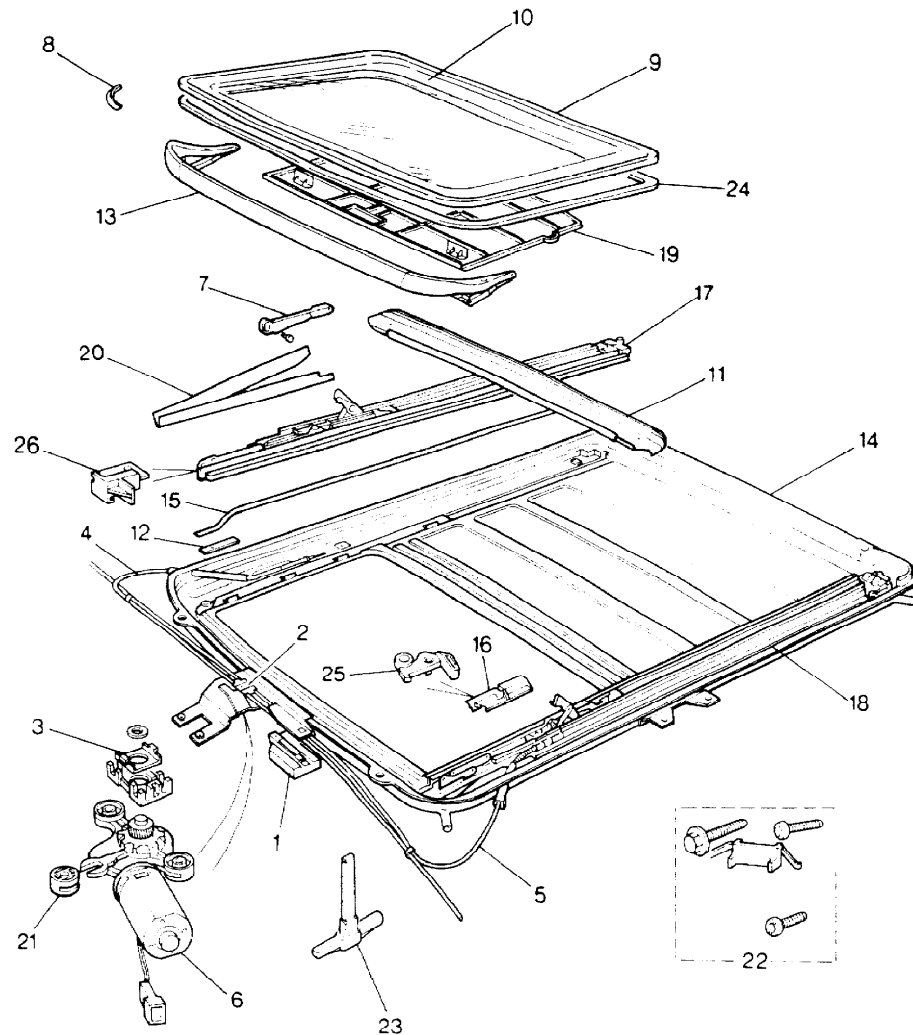

MODEL RANGE ROVER
BLOCK TS 6874
PAGE NF 10.08

BODY PANELS - GLASS SUNROOF FROM INTRODUCTION OF VIN HA

ILL	PART NO	DESCRIPTION	QTY	REMARKS
1	MXC9575	Sunroof Control Unit	1	
2	STC188	Clamping Bracket	1	
3	STC187	Insert	1	
4	STC167	Drive Cable Assy RH	1	
5	STC168	Drive Cable Assy LH	1	
6	MXC9574	Motor & Drive Gear Assy	1	
7	STC186	Curve on Panel RH	1	
	STC185	Curve on Panel LH	1	
8	STC170	Slide Pad	2	
9	STC171	Seal Glass Panel	1	
10	MXC9573	Glass Panel Assy	1	
11	STC173	Drain Channel Assy	1	
12	STC174	Wind Deflector Bracket	2	
13	STC175	Wind Deflector Assy	1	
14	STC176	Section Tray Seal	1	
15	STC177	Seal Inside Tray	2	
16	STC178	Locator RH	1	
	STC179	Locator LH	1	
17	STC180	Guide Assy RH	1	
18	STC181	Guide Assy LH	1	
19	STC182	Sunshade Assy	1	
20	MXC9570	Mechanism Covers RH	1	
	MXC9571	Mechanism Covers LH	1	
21	STC261	Spacer-Motor Mounting	3	
22	STC266	Tensioner Kit	4	
23	MXC9502	Emergency Rewind Key	1	
24	BTR1217LUM	Finisher	1	
25	STC451	Locator LH	1	
	STC452	Locator RH	1	
26	STC445	Lifter Block RH	1	
	STC446	Lifter Block LH	1	

Parts Not Applicable to USA.

548