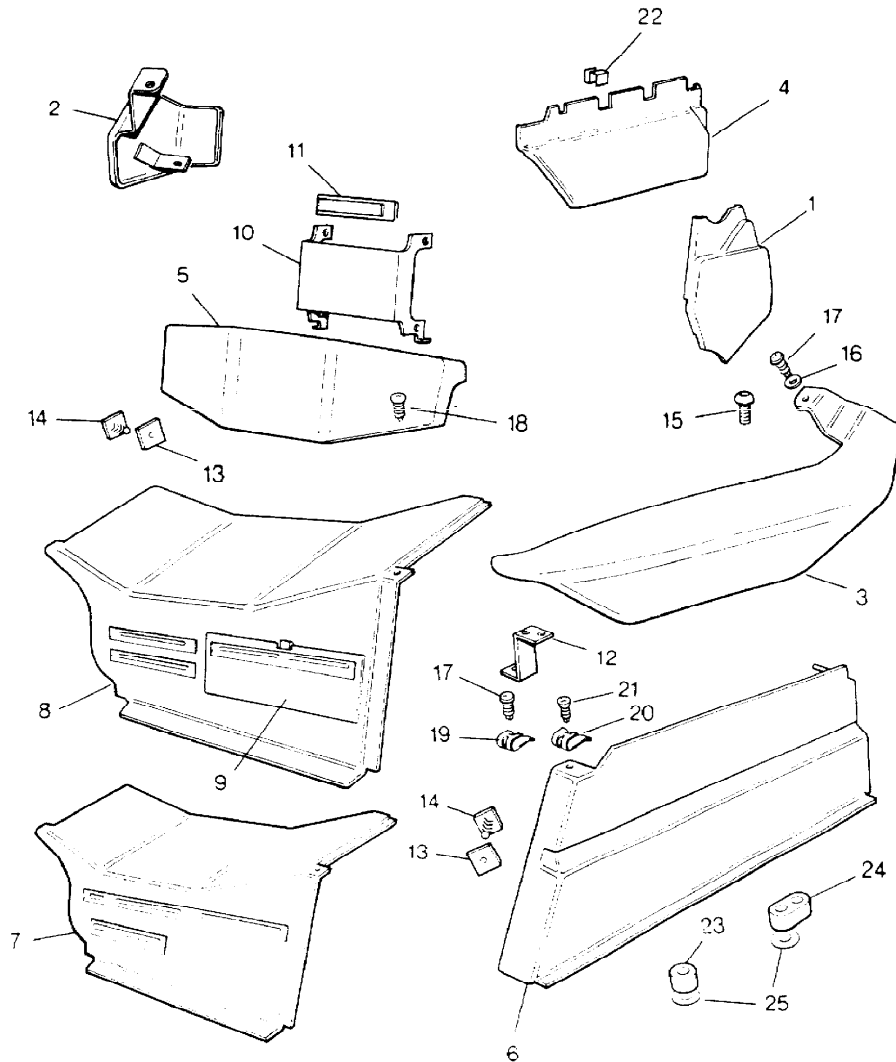

MODEL RANGE ROVER
BLOCK TS 6239F
PAGE RA 16.14

SEATS - PLINTH AND FINISHERS - CONTINUED

ILL	PART NO	DESCRIPTION	QTY	REMARKS
15	SB108201L	Screw-Seat to Floor	12	
	SB108401	Screw-Seat to Floor	12	
16	WA106041L	Plain Washer	2	
17	AV608081L	Drive Screw	A/R	
18	AB608031L	Screw-Fixing Plinth Front	3	
19	AK608045	Spire Nut	2	
20	AJ606011L	Spire Nut	2	
21	AY606105	Self Tapping Screw	2	
22	ATU1015L	Spring Clip	4	
23	MWC1388	Spacer Seat Mounting-Front	2	
24	MWC1389	Spacer Seat Mounting-Rear	2	
25	MWC4804	Fibre Washer	4	

Parts Not Applicable to USA.

TS 6239F