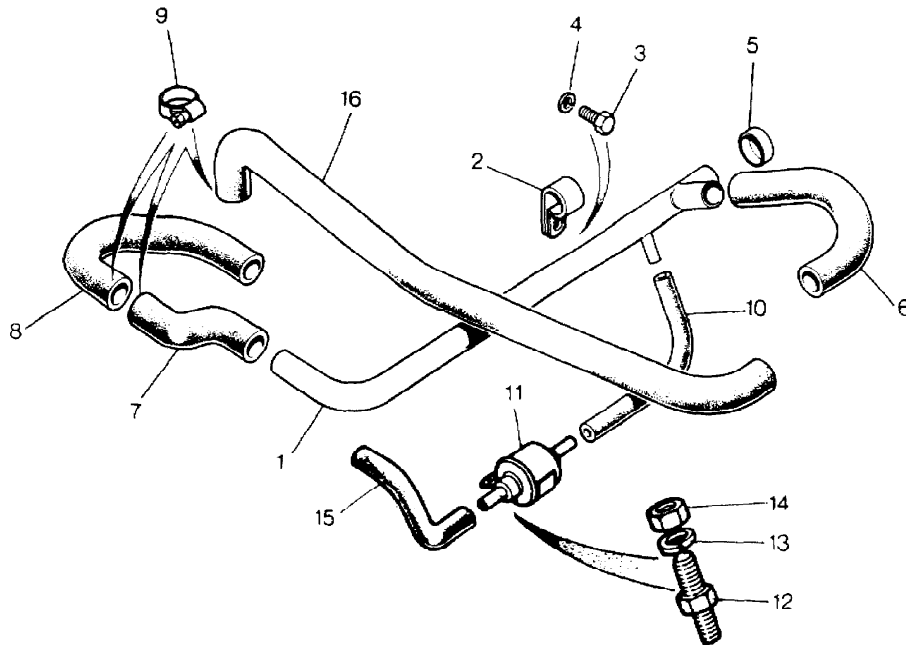

MODEL RANGE ROVER
BLOCK TS 5588/A
PAGE BE VI 10

ENGINE (E.F.I.) - PLENUM HOSES - APPLICABLE TO ALL ENGINES

ILL	PART NO	DESCRIPTION	QTY	REMARKS
1	ERC9114	Pipe	1	Non Air Con
	ERC9187	Pipe	1	Air Con
2	ERC3853	Clip - Pipe Housing	2	
3	SH106121L	Screw, M6x12mm	2	
4	WL106001L	Spring Washer	2	
5	602289	Cup Plug	1	
6	ERC9115	Hose	1	
7	ERC9118	Hose	1	
8	ERC9117	Hose	1	
9	EAC2272/3	Clip	3	
10	ERC7508	Hose	1	)Air Con
11	ERC7536	Solenoid-Operating Air Valve	1	)
12	ERC7538	Shouldered Screw	1	
13	WM600051L	Spring Washer	1	
14	NH605041L	Nut - 5/16" UNF	1	
15	ERC9218	Hose	1	Air Con
16	ERC9116	Hose	1	
	ETC7442	T Piece Assy	1	

Parts Not Applicable to USA.