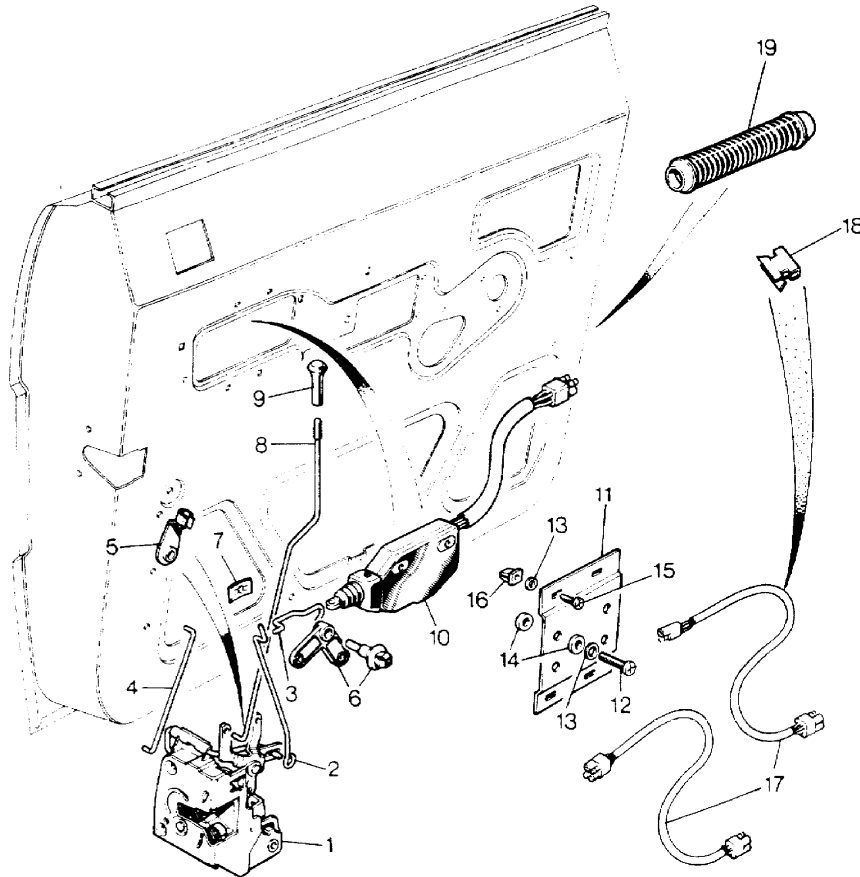

MODEL RANGE ROVER
BLOCK TS 5614
PAGE NE 24

BODY - CENTRAL LOCKING FRONT DOOR - 4 DOOR
- UP TO VIN EA351032

ILL	PART NO	DESCRIPTION	QTY	REMARKS
1	MTC7592	Door Latch LH	1	
	MTC7593	Door Latch RH	1	
2	MTC6864	Link Latch To Bellcrank LH	1	
	MTC7032	Link Latch To Bellcrank RH	1	
3	MTC7645	Link Bellcrank To Actuator LH	1	
	MTC7644	Link Bellcrank To Actuator RH	1	
4	MTC7029	Link To Locking Barrel	2	
5	DZA943L	Clip For Link	2	
6	DZA1435L	Bellcrank	2	
7	AN604041L	Push On Clip	2	
8	MTC6913	Link Waist Rail RH	1	
	MTC6912	Link Waist Rail LH	1	
9	MUC3366AV	Sill Button	2	
	MUC3366CC	Sill Button	2	
	MUC3366LG	Sill Button	2	
10	PRC4831	Actuator Driver	1	4 Connectors in Block
	PRC3916	Actuator Passenger	1	2 Connectors in Block
11	MTC6862	Mounting Plate	2	
12	AB608051L	Screw	8	
13	EAM9067L	Bush	16	
14	EAM9066L	Grommet	16	
15	ADU6780	Screw	8	
16	CZK3264	Lokutnut	8	
17	PRC4719	Link Lead RH	1	
	PRC4721	Link Lead LH	1	
18	578030	Clip	A/R	
19	DRC5377	Convolute Grommet	2	*
	MUC6521	Convolute Grommet	2	**

Colour Code:
AV Brushwood
LG Flint Grey
CC Bitter Chocolate

* Upto Vehicle No CA273922

** From Vehicle No DA273923

Parts Not Applicable to USA.

523