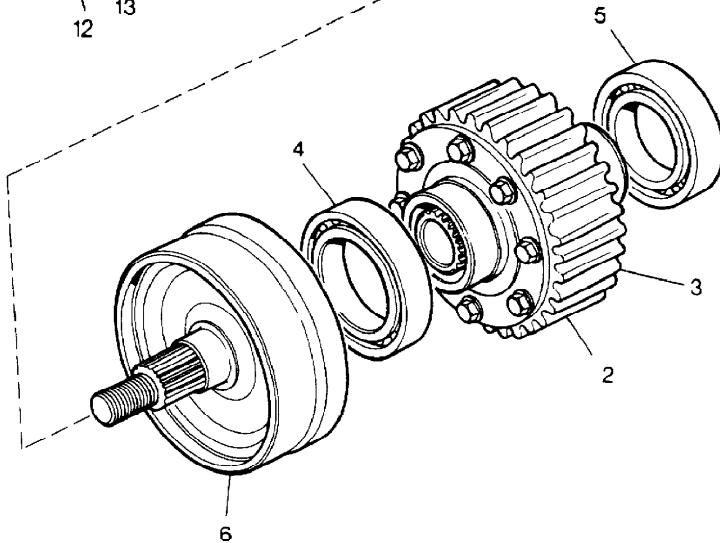

MODEL RANGE ROVER
BLOCK TS 6568
PAGE DB B 4

TRANSFER GEARBOX - B/W - FRONT OUTPUT HOUSING/DIFFERENTIAL/VISCOUS UNIT

ILL	PART NO	DESCRIPTION	QTY	REMARKS
1	RTC6091	Front Housing	1	
2	RTC6060	Differential Assy	1	
3	RTC6043	Outside Gear Track	1	
	STC365	Outside Gear Track	1	Intro 005/18980
4	RTC6015	Bearing	1	
5	RTC6018	Bearing	1	
6	RTC6044	Viscous Unit Assy	1	
7	RTC6025	Bearing	1	
8	RTC6020	Retaining Ring	1	
9	FRC7043	Oil Seal	1	
10	571970	Oil Thrower	1	
11	RTC6059	Flange-Front Output	1	
12	NY120041L	Nut	1	
13	571468	Washer	1	
14	RTC6363	Oil Seal	1	
15	BT606101L	Bolt	4	
16	RTC6371	Bolt	8	

Parts Not Applicable to USA.