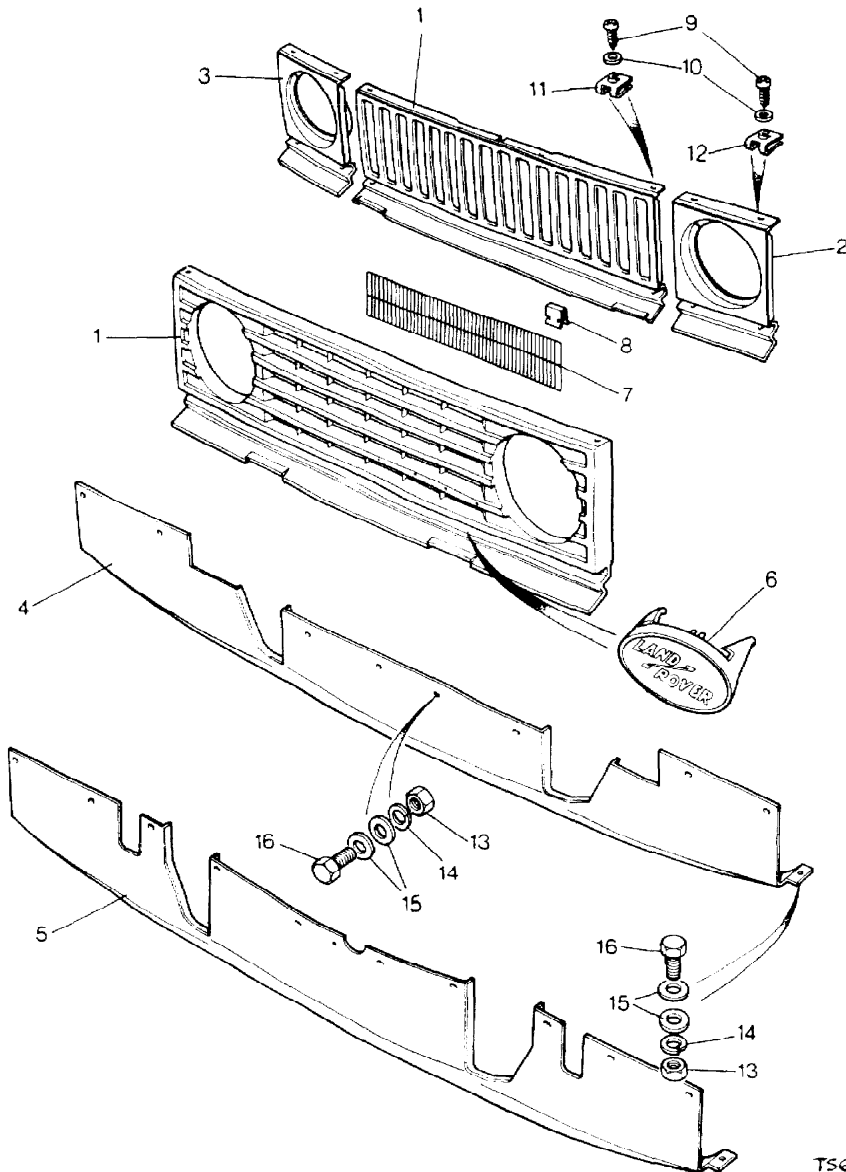

MODEL RANGE ROVER
BLOCK TS 6080C
PAGE ND 6

EXTERIOR PANELS - FRONT GRILLE & HEADLAMP SURROUND

ILL	PART NO	DESCRIPTION	QTY	REMARKS
1	MUC8485	Front Grille-Vertical	1	Upto VIN CA274121
	MWC6205	Front Grille-Horizontal	1	From VIN DA274122
	MXC5663	Front Grille-Horizontal	1	Upto VIN FA399972 From VIN GA399973
	BTR451	Front Grille-Horizontal	1	Upto VIN HA
2	MUC6309	Headlamp Panel LH	1	From VIN HA
3	MUC6308	Headlamp Panel RH	1	)Upto VIN CA274121
4	MTC5866	Front Lower Panel	1	Upto VIN EA351032
5	MXC1959	Front Lower Panel	1	From VIN FA351033
6	MXC3374	Grille Badge	1	
7	MXC3070	Finger Guard-Radiator Grille	1	
8	MXC3133	Edge Clip	6	
9	AB610041L	Drive Screw	14	
10	4563L	Plain Washer	14	
11	78947	Spire Nut	6	
12	PFS410	Spire Nut	8	
13	255206	Screw	12	
14	WA106041L	Plain Washer	20	
15	WM600041L	Spring Washer	4	
16	NH604041L	Nut	12	

Parts Not Applicable to USA.

TS6080C