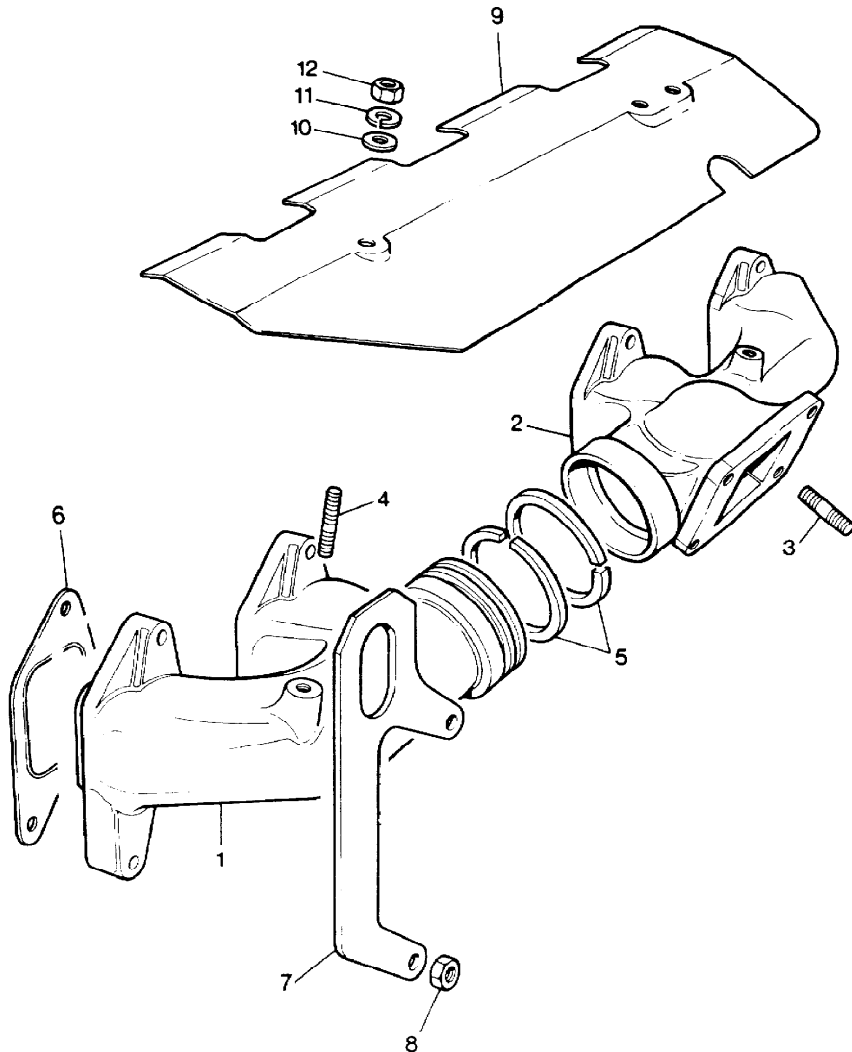

MODEL RANGE ROVER
BLOCK VS 3292
PAGE BD DT 4

ENGINE - 2400 TURBO DIESEL - EXHAUST MANIFOLD

ILL	PART NO	DESCRIPTION	QTY	REMARKS
1	AEU2233L	MANIFOLD ASSY-REAR HALF	1	
2	RTC4924	MANIFOLD ASSY-FRONT HALF	1	
3	AEU2030L	+Stud M8-Turbocharger	4	
4	AEU2235L	+Stud M6-Heatshield	2	
5	AEU2234L	+Circlip	2	
6	RTC4893	Gasket-Manifold/Heads	4	**
7	AEU2214L	Rear Lifting Eye	1	
8	NH108041	Nut M8-Brass	8	
9	AEU2217L	Heatshield	1	
10	WA106041L	Plain Washer	2	
11	WL106001L	Spring Washer	2	
12	NH106041L	Nut	2	

** Part of Engine Gaskets/Seals Kit RTC4993

Parts Not Applicable to USA.

126