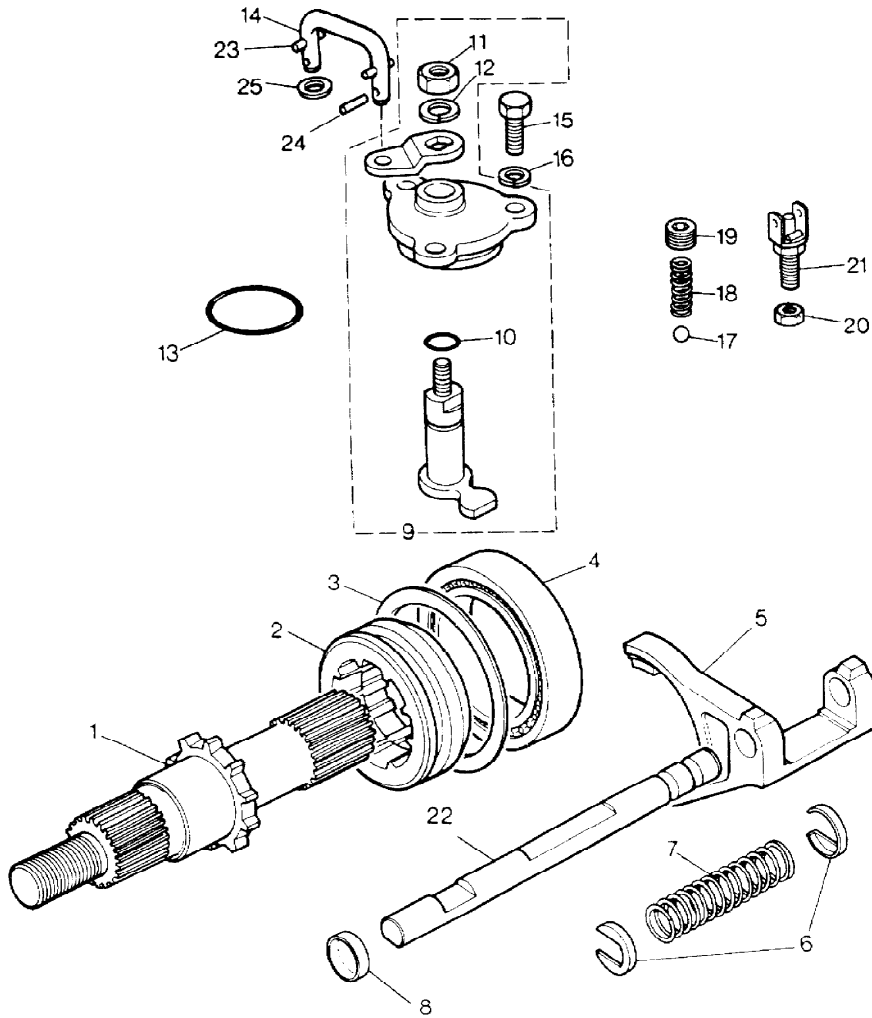

Parts Not Applicable to USA

VS 3735 B

MODEL RANGE ROVER  
BLOCK VS 3735/B  
PAGE DC 8.02

TRANSFER GEARBOX-LT230T-TRANSFER DIFF LOCK-CONTINUED

ILL	PART NO	DESCRIPTION	QTY	REMARKS
9	FRC8041	SELECTOR HSG ASSEMBLY	1	
10	FRC5576	+O Ring	1	*
11	NY108041L	+Nut	1	
12	WA108051L	+Washer	1	
13	FRC5473	O Ring	1	*
14	FRC8544	Connecting Link Assy	1	
15	SH108251L	Screw	1	
16	WA108051L	Washer Plain	1	
17	571146	Detent Ball	1	
18	FRC5562	Detent Spring	1	
19	SU112101	Detent Plug	1	
20	22A1613L	Diff-Lock Nut-Switch	1	
21	PRC2911	Diff-Lock Switch	1	
22	FRC6030	Selector Shaft	1	
23	FRC8394	Spring Pin	2	
24	PS103121L	Split Pin	2	
25	WA106041L	Washer Plain	2	