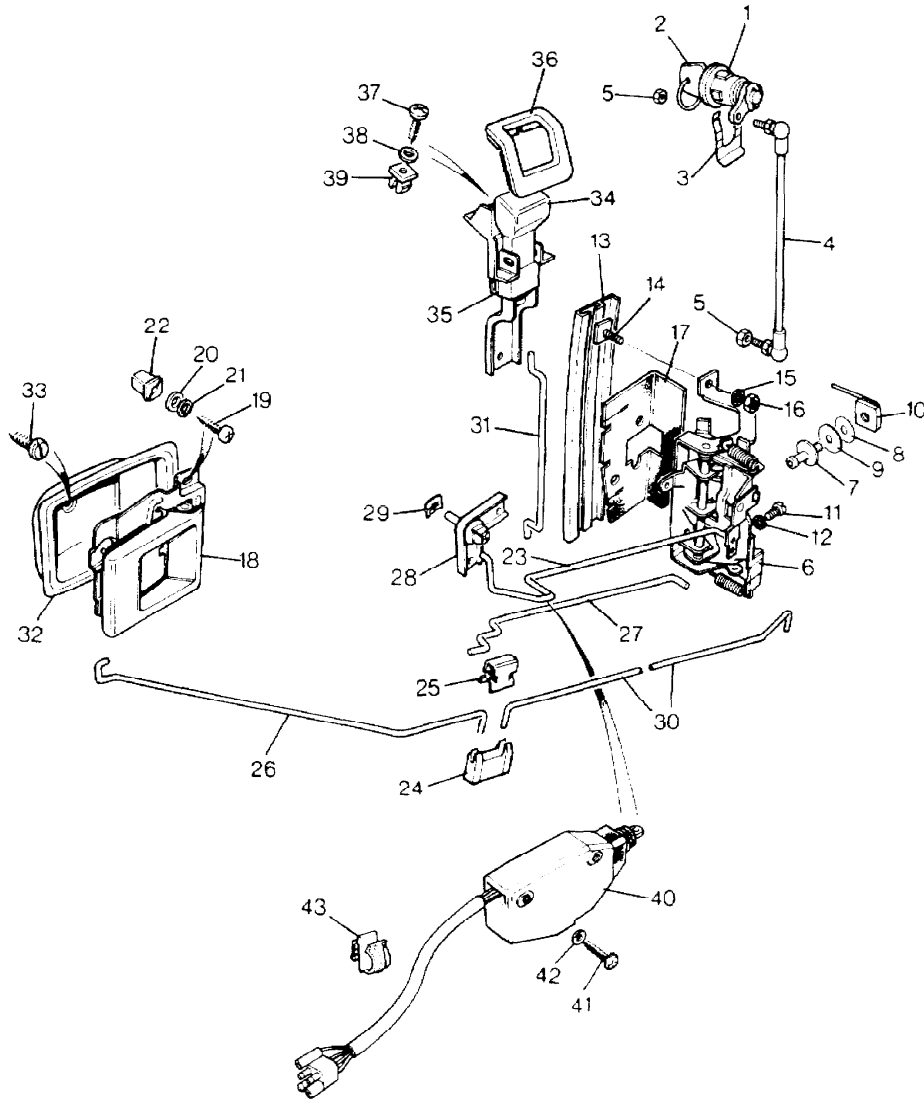

MODEL RANGE ROVER
BLOCK TS 6510
PAGE NE 12.40

BODY - DOOR LOCKS - 2 DOOR - FROM INTRODUCTION OF VIN FA351033

ILL	PART NO	DESCRIPTION	QTY	REMARKS
1	391148	Private Lock RH	1	
	391149	Private Lock LH	1	
2	MUC2153	Key	1	
3	723290	Lock Retainer	2	
4	392226	Control Rod Door Lock	2	
5	251335	Lock Nut	2	
6	MXC1738	Door Latch Assembly RH	1	
	MXC1737	Door Latch Assembly LH	1	
7	390448	Striker	2	
8	391591	Shim	2	
9	MWC7677	Gasket Door Striker	2	
10	390816	Retaining Plate	2	
11	79154	Screw	6	
12	WF600041L	Shakeproof Washer	6	
13	390506	Outer Door Handle	2	
14	390507	Stud Plate	4	
15	WF600041L	Shakeproof Washer	4	
16	NH604041L	Nut	4	
17	MRC7166	Seal Door Latch	2	
	MXC1387	Lock Set Steering Column And Doors	1	
18	DBP5840PMA	Internal Door Handle RH	1	
	DBP5841PMA	Internal Door Handle LH	1	
19	SP106141	Drive Screw)	4	
20	WA104001L	Plain Washer)Fixing Door	4	
21	WL104001L	Spring Washer)Handle	4	
22	ADU3775	Lokut Nut)	4	
23	MXC4622	Link Rod Latch to Connector RH	1	
	MXC4621	Link Rod Latch to Connector LH	1	
24	AFU3019	Link Connector	2	
25	MTC6264	Edge Clip	2	
26	MXC3025	Link Rod Handle to Connector RH	1	
	MXC3026	Link Rod Handle to Connector LH	1	
27	MXC1947	Link Rod Latch to Bellcrank	2	
28	DZA1435L	Bellcrank	2	
29	AN104041L	Retainer	2	
30	MXC1650	Link Rod Lock to Actuator RH	1	)Central Door
	MXC1651	Link Rod Lock to Actuator LH	1	)Locking
31	MXC1657	Link Rod Sill Locking Button	2	

Colour Code:
PMA Black

Parts Not Applicable to USA.