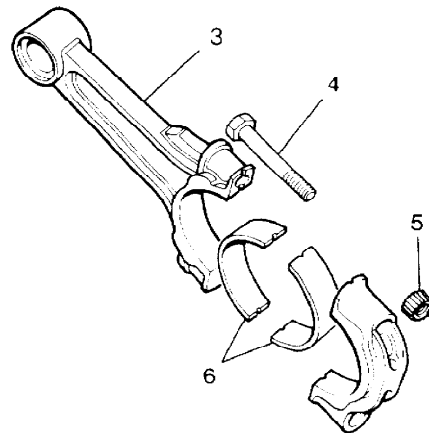

MODEL RANGE ROVER
BLOCK 4 RE 170A
PAGE BA VI 10

ENGINE (E.F.I.) - CONNECTING ROD PISTON & RINGS

ILL	PART NO	DESCRIPTION	QTY	REMARKS	
1	RTC2186S	Piston, Gudgeon Pin & Rings Assembly-STD	8	)8.13:1 CR *	
	RTC218620	Piston, Gudgeon Pin & Rings Assembly .020" O/S	8	)3.5 Engine	
	RTC2295S	Piston, Gudgeon Pin & Rings Assembly-STD	8	)9.35:1 CR **	
	RTC229520	Piston, Gudgeon Pin & Rings Assembly .020" O/S	8	)3.5 Engine	
	RTC6068S	Piston, Gudgeon Pin & Rings Assembly-STD	8	)3.9 Engine	
	STC119S	Piston, Gudgeon Pin & Rings Assembly-STD	8	)8.13:1 CR	
	STC11920	Piston, Gudgeon Pin & Rings Assembly .020 O/S	8	)3.9 Engine	
	2	RTC2408	+Kit Piston Rings, STD	8	)9.35:1 CR
		RTC240820	+Kit Piston Rings, .020"O/S	8	)3.5 Engine
		RTC6066S	Piston Ring Kit STD	8	)3.9 Engine
RTC606620		Piston Ring Kit .020" O/S	8	)	
3	602082	CONNECTING ROD & CAP ASSY	8	)	
4	602609	+Bolt-Cap/Rod	16	)	
5	602061	+Nut-Cap/Rod	16	)	
6	RTC2117	Kit-Bearing-Conn Rod STD	1	)Crankshaft	
	RTC211710	0.010" O/S	1	)Set	
	RTC211720	0.020" O/S	1	)	

* Engines 22D 23D 31D

** Engines 24D 25D

Parts Not Applicable to USA.