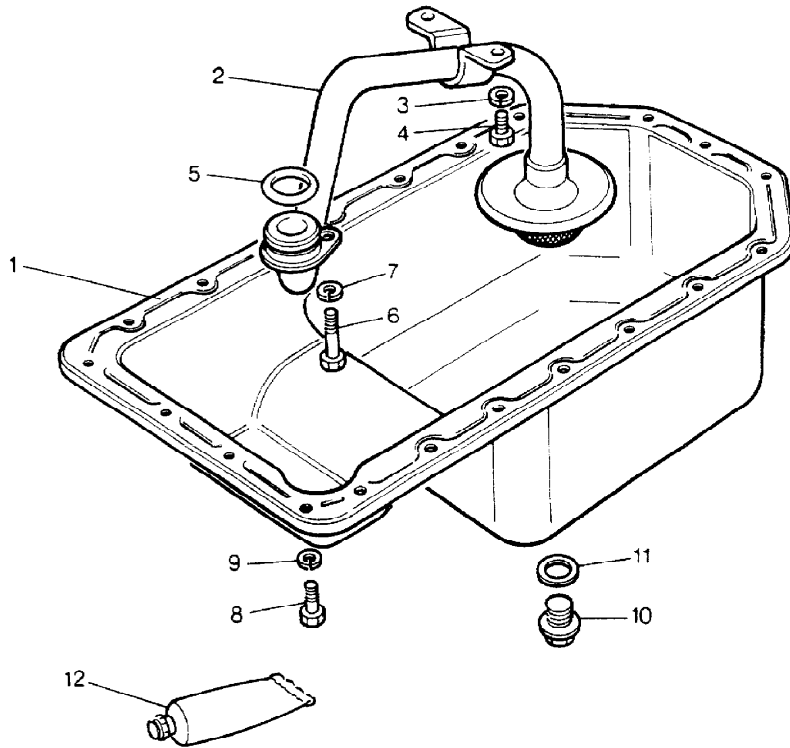

\* Part Of Kit STC158

Parts Not Applicable to USA.

150

MODEL RANGE ROVER  
BLOCK TF  
PAGE BA DT 34

ENGINE - 2500 TURBO DIESEL - CAMSHAFT

ILL	PART NO	DESCRIPTION	QTY	REMARKS
1	BAU5313L	Camshaft	1	
2	AEU2134L	Camshaft Bearings	3	STD
	AEU2135L	Camshaft Bearings	3	0.25mm (0.010") U/S
3	AEU2137L	Locating Plate-Camshaft	3	
4	SS108181L	Screw-Plate/Block	3	
5	WL108001L	Spring Washer	2	
6	AEU2139L	Gear-Camshaft	1	
7	AEU2136L	Key-Gear/Camshaft	1	
8	AEU2144L	Oil Pump Assy	1	*(Without O Ring)
9	SS108181L	Screw M8	3	
10	AEU2146L	Belleville Washer	3	