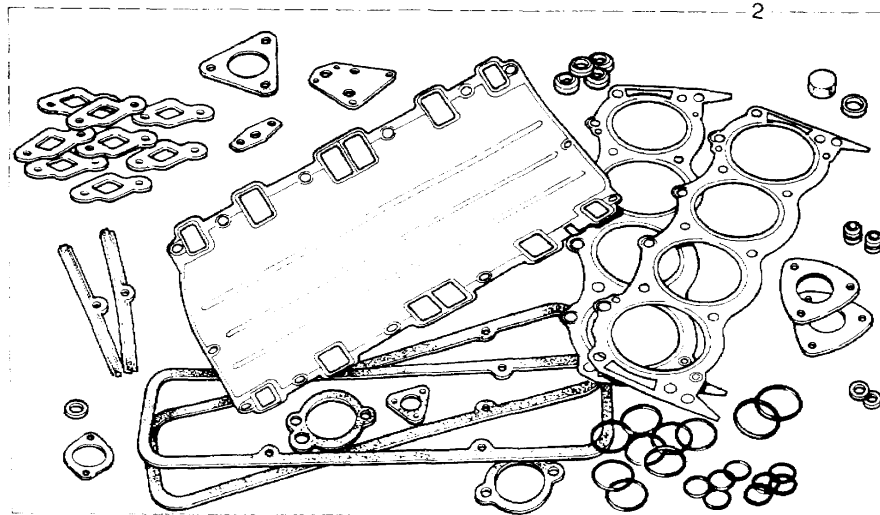

MODEL RANGE ROVER
BLOCK VS 1619
PAGE BF VI 2

ENGINE (E.F.I.) - GASKET KITS, FUEL INJECTION ENGINE

ILL	PART NO	DESCRIPTION	QTY	REMARKS
1	RTC3306	Kit, Cylinder Block Gaskets	1	
2	RTC4994	Kit, Head Gaskets & Seals	1	

Engine Rebuild Use Both Gasket Kits.

VS 1619