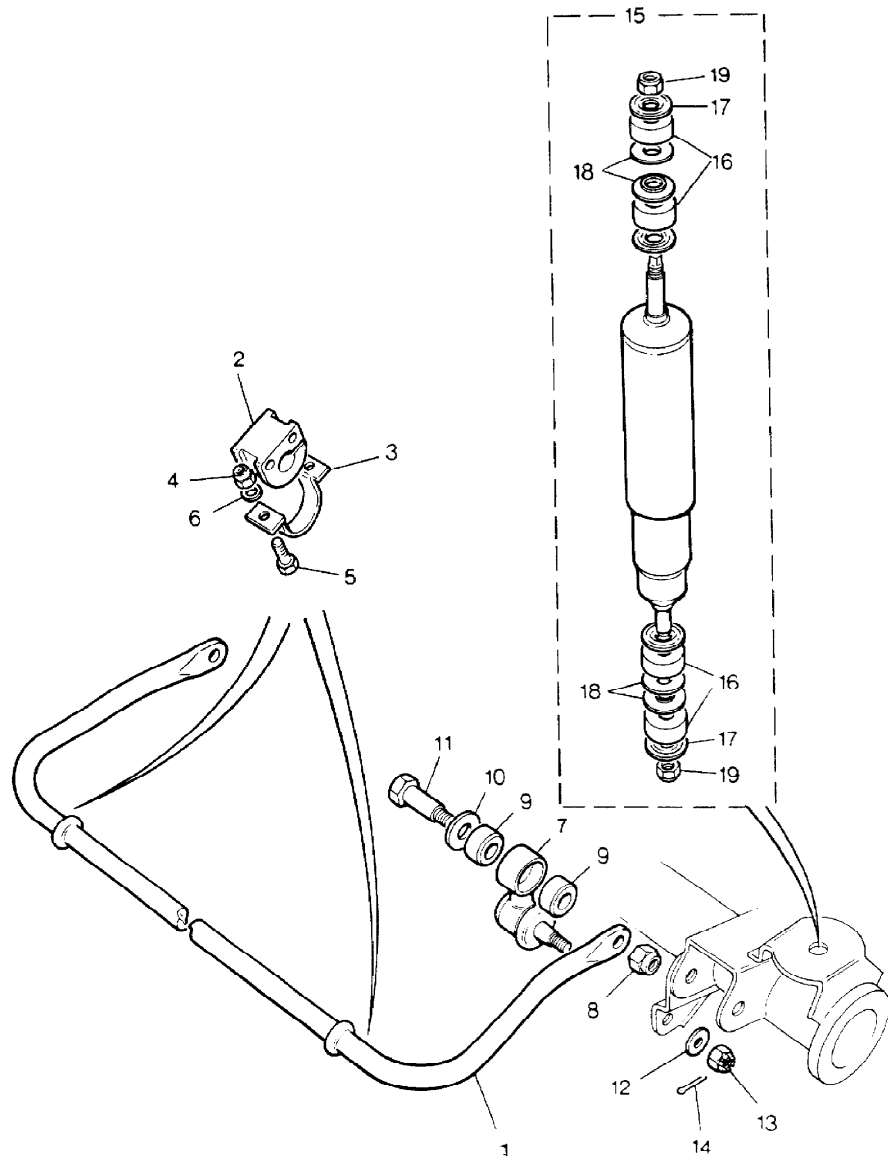

MODEL RANGE ROVER
BLOCK TS 6901
PAGE EC 8

FRONT SUSPENSION - ANTI-ROLL BAR & SHOCK ABSORBER

ILL	PART NO	DESCRIPTION	QTY	REMARKS
1	NTC6836	Anti-Roll Bar-Front	1	
2	NTC6828	Bush-Anti-Roll Bar	2	
3	NTC6776	Strap-Anti-Roll Bar	2	
4	NV110041L	Nut-Nyloc	4	
5	SH110351L	Screw	4	
6	WA110061L	Washer	4	
7	NTC1888	Ball Joint & Link Assy	2	
8	NV116041	Nut	2	
9	552819	Bush	4	
10	264024	Plain Washer	2	
11	NTC8202	Pin	2	
12	WC112081L	Plain Washer	2	
13	NC112041	Castle Nut	2	
14	PS105251	Split Pin	2	
15	STC207	Shock Absorber Kit	2	
16	552818	+Bush	8	
17	500746	+Retainer	8	
18	NRC4365	+Guide Washer	8	
19	NTC4571	+Nut	2	
	STC305	Shock Absorber Kit	2	CSK Only

Parts Not Applicable to USA.

TS 6901