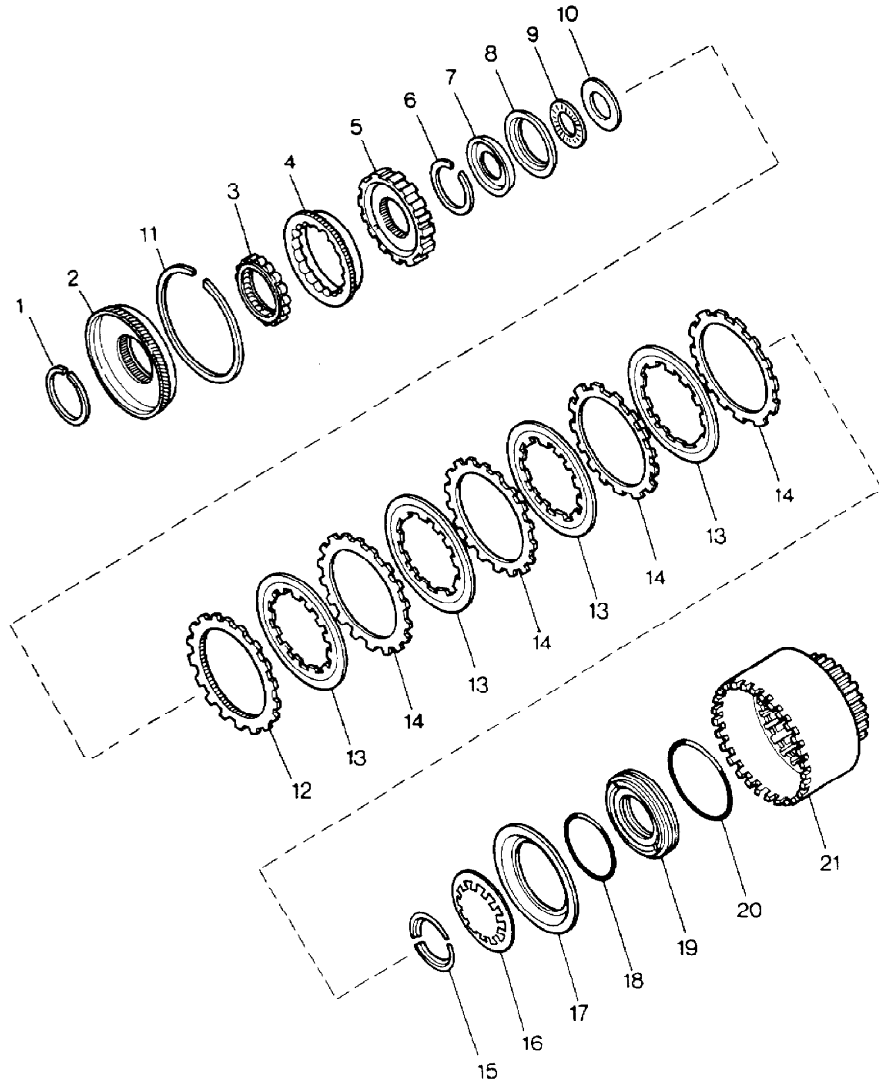

MODEL RANGE ROVER
BLOCK TS 6046
PAGE CC A 8

AUTOMATIC TRANSMISSION - ZF - CLUTCH 'E'

ILL	PART NO	DESCRIPTION	QTY	REMARKS
1	RTC5171	Snap Ring	1	
2	RTC5213	Free Wheel Ring	1	
3	RTC5169	Cage	1	
4	RTC5170	Free Wheel Ring	1	
5	RTC5166	Disc Carrier	1	
6	RTC5172	Snap Ring	1	
7		Thrust Washer	1	NSS *
8		Thrust Washer	1	NSS *
9		Axial Needle Cage	1	NSS
10		Axial Washer	1	NSS*
11	RTC5137	Snap Ring	1	
12	RTC5139	End Disc	1	
13	RTC5135	Lined Clutch Disc	4	
14	RTC5138	Outer Clutch Disc	4	
15		Stop Ring	1	NSS *
16	RTC5164	Disc Spring	1	
17	RTC5163	Pressure Plate	1	
18		O Ring	1	NSS **
19	RTC5162	Piston	1	
20		O Ring	1	NSS **
21	RTC5161	Cylinder	1	

NSS = Not Supplied Separately

* Part of Bearings Kit RTC5101

** Part of Gaskets And Seals Kit RTC5100

Parts Not Applicable to USA.