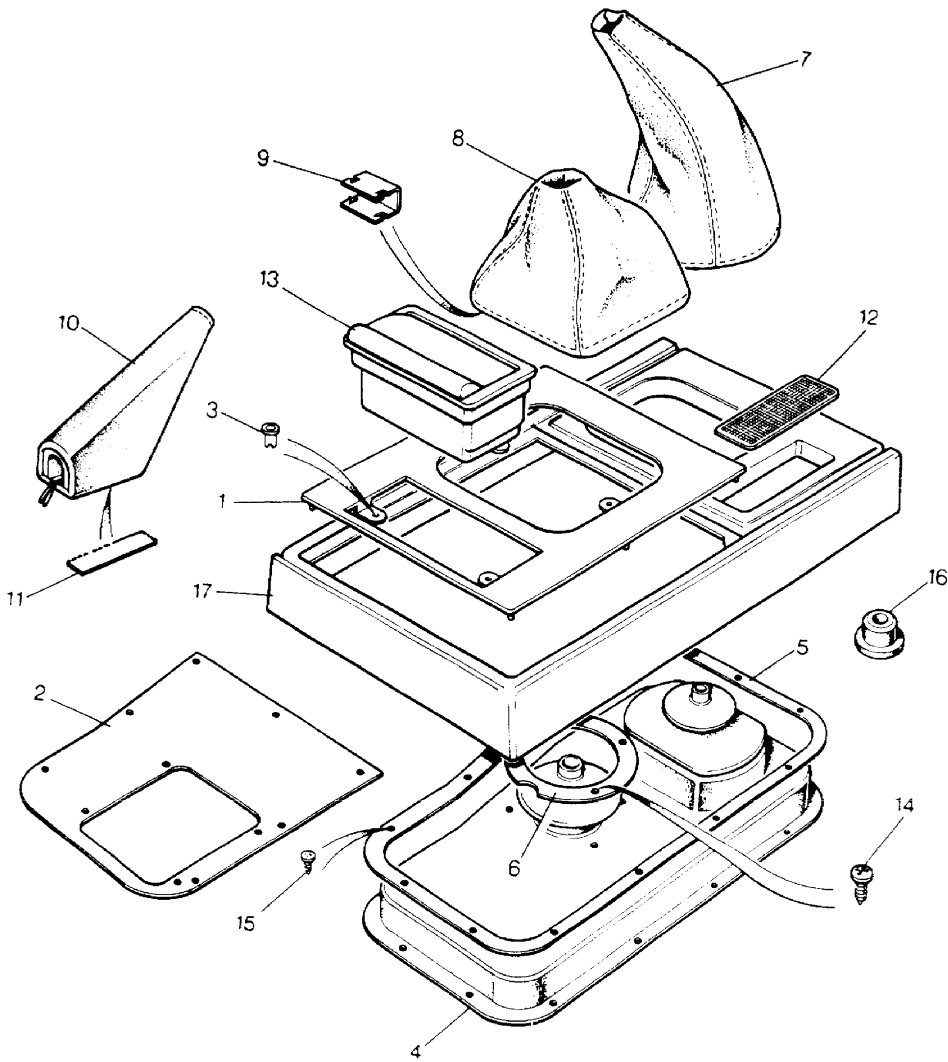

NOTES: (1) Up to VIN EA351032
(2) From VIN 351033
(3) From VIN FA351033
Up to VIN GA414221
(4) From VIN GA414222

Colour Code
RUN - Bokhara

Parts Not Applicable to USA.

TS5687/A

579