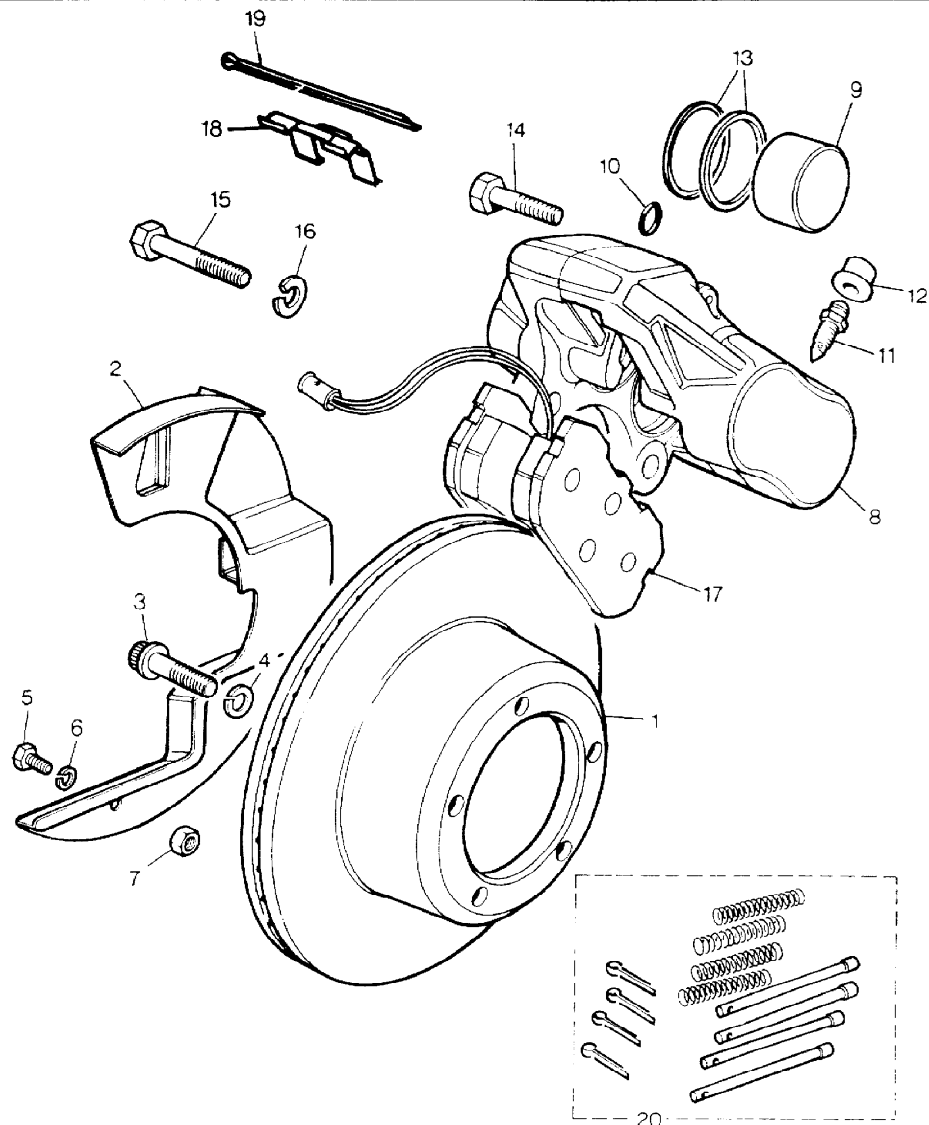

MODEL RANGE ROVER
BLOCK TS 5619B
PAGE HB 2

BRAKES - FRONT BRAKES

ILL	PART NO	DESCRIPTION	QTY	REMARKS
1	FRC7329	Brake Disc	2	Upto VIN GA
	FTC902	Brake Disc Vented	2	From VIN GA
2	577176	Mudshield for Brake Disc RH	1	
	577177	Mudshield for Brake Disc LH	1	
3	AFU1180	Bolt	10	
4	WM600061L	Spring Washer	10	
5	255204	Screw	2	
6	WM600041L	Spring Washer	2	
7	NH606041L	Nut	2	
8	AEU1718	Brake Caliper RH	1	)Upto VIN GA
	AEU1719	Brake Caliper LH	1	)
	RTC6777	Brake Caliper LH	1	)From VIN GA
	RTC6776	Brake Caliper RH	1	)
9	606683	+Piston	8	
10	17H8764L	+Seal	4	
11	RTC1526	+Bleed Nipple	6	
12	594091	+Dust Cover	6	
13	AEU1547	Seal Kit	4	
14	RTC1136	Bolt	8	
15	571910	Bolt	4	
16	WM600071L	Spring Washer	4	
17	RTC4518	Brake Pad (Axle Set)	1	Asbestos Upto VIN GA
	RTC6781	Brake Pad (Axle Set)	1	Non Asbestos From VIN GA
18	606688	Anti Rattle Spring	4	
19	606687	Split Pin	4	
20	RTC6799	Kit-Brake Pad Retaining	1	

Parts Not Applicable to USA.

324