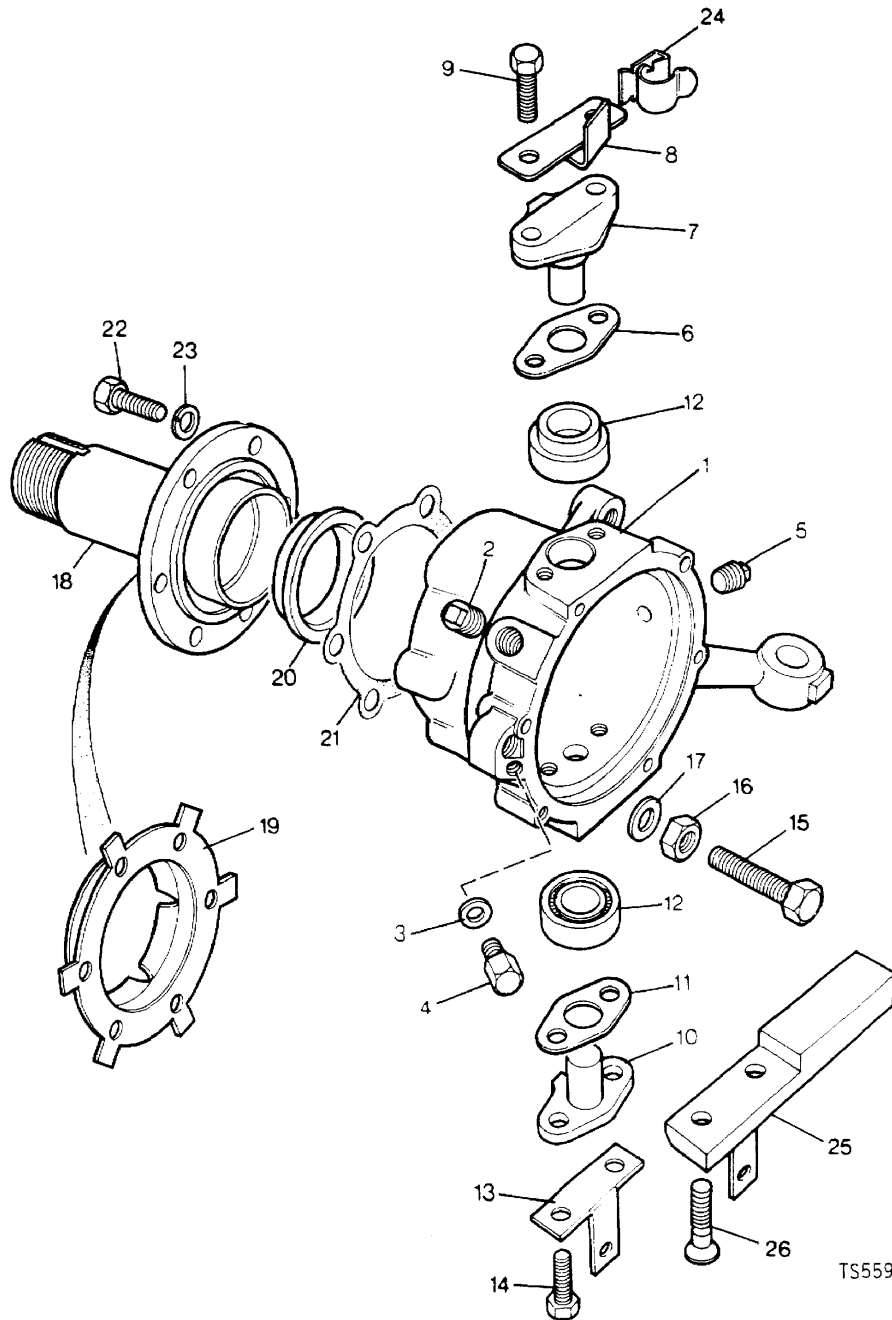

MODEL RANGE ROVER
BLOCK TS 5594/C
PAGE EA 12

FRONT AXLE - SWIVEL PIN HOUSING

ILL	PART NO	DESCRIPTION	QTY	REMARKS
1	STC150	Swivel Pin Housing RH	1	RH Stg
	STC151	Swivel Pin Housing LH	1	RH Stg
	STC152	Swivel Pin Housing RH	1	LH Stg
	STC153	Swivel Pin Housing LH	1	LH Stg
2	3292	Filler Plug	2	
3	230511	Washer Drain Plug	2	
4	236070	Drain Plug	2	
5	3289	Oil Level Plug	2	
6		Shims		
	571743	0.003"	A/R	
	571744	0.005"	A/R	
	571745	0.010"	A/R	
	571746	0.030"	A/R	
7	571756	Swivel Pin Upper	2	
8	90576928	Clip Retainer and Lockwasher	2	
9	SX607101	Bolt	4	
10	571819	Swivel Pin Lower	2	
11	571815	Joint Washer	2	
12	606666	Taper Roller Bearing	4	
13	576608	Lockwasher	2	
14	255467	Bolt	4	
15	SH608161	Bolt	2	UNF
	SH112505	Bolt	2	Metric
16	NT608041L	Nut	2	UNF
	NT112041L	Nut	2	Metric
17	WB112081L	Plain Washer	4	
18	FRC8026	Stub Axle	2	)Suffix A Axles)Upto VIN)EA305589
	FTC57	Stub Axle	2	Suffix B Axles Onwards From VIN EA305590
19	FRC2310	Mudshield	2	
20	571821	Bush For Stub Axle	2	
21	FRC3205	Joint Washer	2	
22	SX110251	Bolt	12	
23	WL110001L	Spring Washer	12	
24	NTC6994	Clip Retaining Brake Warning Cable	2	
25	FTC1620	Damper Lower Swivel Pin RH	1	
	FTC1621	Damper Lower Swivel Pin LH	1	
26	FTC1623	Bolt	4	

Parts Not Applicable to USA.

TS5594/C