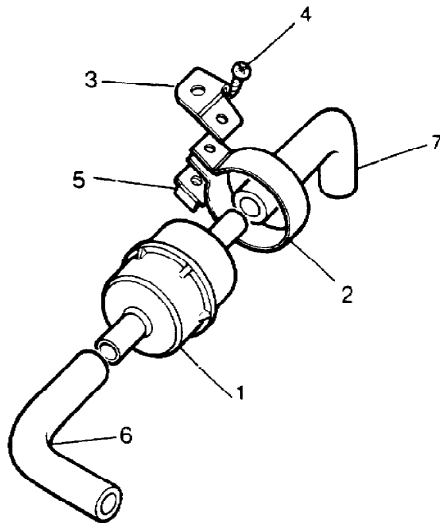

Parts Not Applicable to USA.

M 890V

MODEL RANGE ROVER  
BLOCK VS 3874  
PAGE BE VC 16

ENGINE - (CARB) - FUEL TRAP

ILL	PART NO	DESCRIPTION	QTY	REMARKS
1	ERC4193	Support Bracket-Fuel Trap	1	
2	SH504041L	Screw 5/16"UNCx1/2"Brkt-Mfld	2	
3	WM600041L	Spring Washer	2	
4	253942	Scrws No.10UNCx1.1/4"Trap Brkt	1	
5	WA702101L	Plain Washer	1	
6	257071	Nut 10 UNC	1	
7	ERC2042	Fuel Trap	1	
8	614891	Tube-Carb-Distributor	2	1 to Distrib. 1 to LH Carb.