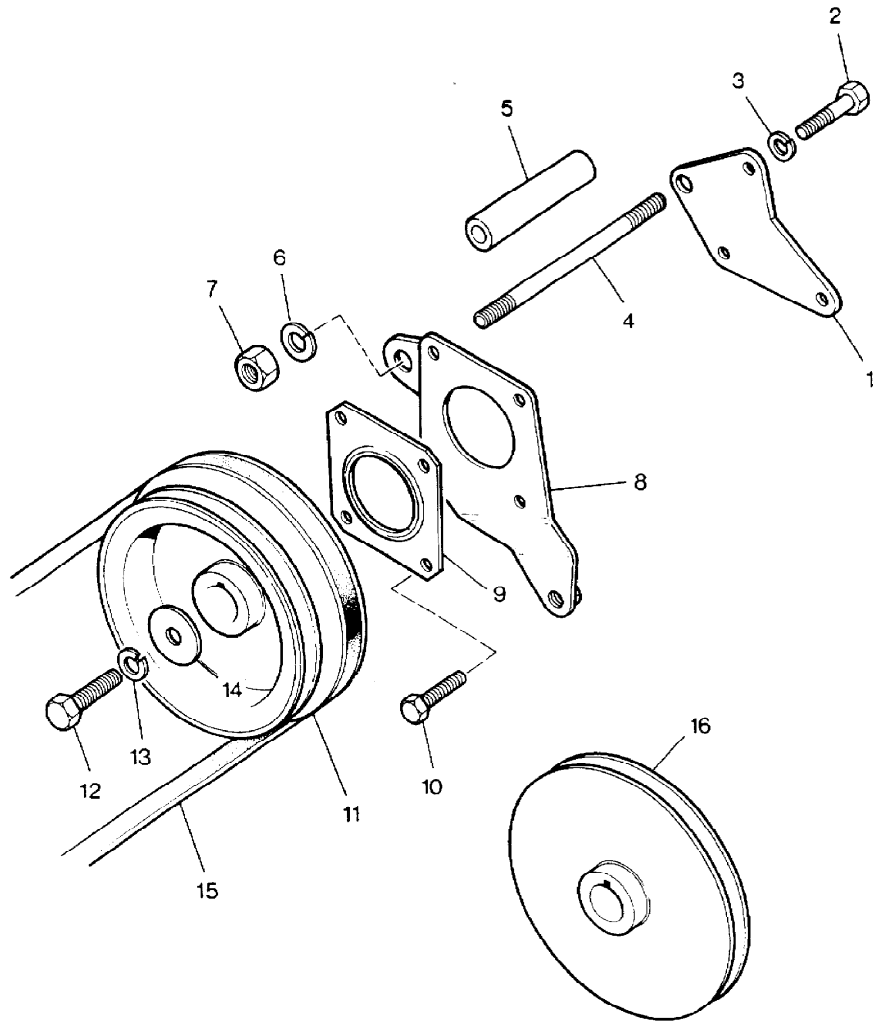

MODEL RANGE ROVER
BLOCK TS 5752
PAGE BG VC 4

ENGINE - (CARB) - MOUNTINGS, PAS PUMP - 30 SERIES

ILL	PART NO	DESCRIPTION	QTY	REMARKS
1	603972	Mounting Bracket, Rear	1	
2	SH604061L	Screw, 1/4"UNF x 3/4"	3	
3	WM600041L	Spring Washer	3	
4	610789	Stud 3/8"UNF/UNC x 4.5/8"	1	
5	611215	Distance Tube	1	
6	WM600061L	Spring Washer	1	
7	NH606041L	Nut 3.8"UNF	1	
8	90611439	Mounting Bracket, Front	1	
9	611212	Bearing Retainer	1	
10	SH604061	Screw 1/4"UNF x 3/4"	4	
11	ETC5665	Pulley Assy-Twin Groove	1	
12	SH505071L	Screw-Pulley Pump	1	
13	WM600051L	Spring Washer	1	
14	2217L	Plain Washer	1	
15	ERC675	Belt-Crank-Pump	1	
16	611379	Pulley-Single Groove	1	
	ETC6233	Adaptor-Pulley on Pump	1	
	ETC9016	Bracket Pump Front	1	
	ETC5634	Adjusting Mtg Brkt	1	

Parts Not Applicable to USA.

48