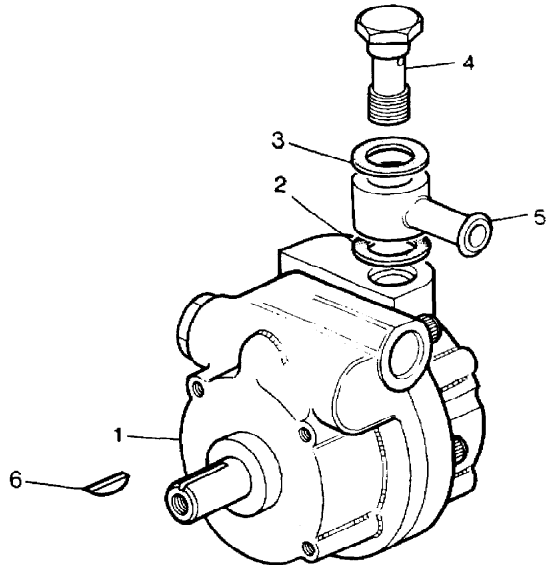

Parts Not Applicable to USA.

47

MODEL RANGE ROVER  
BLOCK TS 5752  
PAGE BG VC 4

ENGINE - (CARB) - MOUNTINGS, PAS PUMP - 30 SERIES

ILL	PART NO	DESCRIPTION	QTY	REMARKS
1	603972	Mounting Bracket, Rear	1	
2	SH604061L	Screw, 1/4"UNF x 3/4"	3	
3	WM600041L	Spring Washer	3	
4	610789	Stud 3/8"UNF/UNC x 4.5/8"	1	
5	611215	Distance Tube	1	
6	WM600061L	Spring Washer	1	
7	NH606041L	Nut 3.8"UNF	1	
8	90611439	Mounting Bracket, Front	1	
9	611212	Bearing Retainer	1	
10	SH604061	Screw 1/4"UNF x 3/4"	4	
11	ETC5665	Pulley Assy-Twin Groove	1	
12	SH505071L	Screw-Pulley Pump	1	
13	WM600051L	Spring Washer	1	
14	2217L	Plain Washer	1	
15	ERC675	Belt-Crank-Pump	1	
16	611379	Pulley-Single Groove	1	
	ETC6233	Adaptor-Pulley on Pump	1	
	ETC9016	Bracket Pump Front	1	
	ETC5634	Adjusting Mtg Brkt	1	