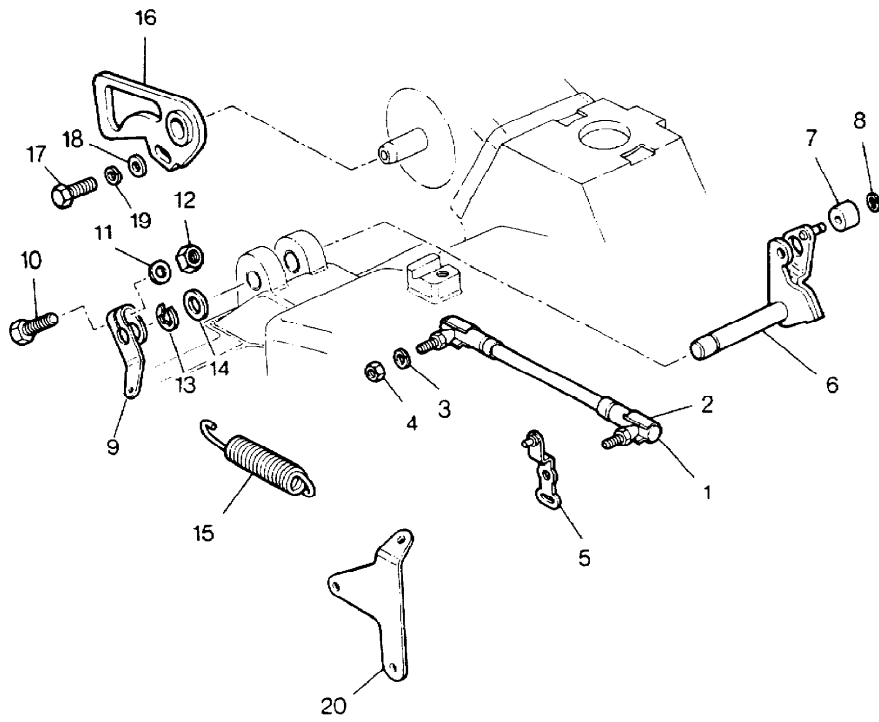

MODEL RANGE ROVER
BLOCK TS 6428
PAGE BE VC 4.02

ENGINE - CARBURETTER SOLEX TYPE - THROTTLE LINKAGE

ILL	PART NO	DESCRIPTION	QTY	REMARKS
1	ERC7744	Throttle Link	1	
2	614538	Linkage Clip	1	
3	WM702001L	Spring Washer	2	
4	257011	Nut 10UNF	3	
5	ERC8616	Throttle Lever LH	1	
6	ERC9411	Countershaft Assembly	1	
7	603237	Roller	1	Upto 26D02350C
	ETC8511	Roller	1	From 26D02351C
8	521452	Circlip	1	
9	AUD2437L	Throttle Spring Lever	1	
10	257020	Screw-Lever	1	
11	WA702101L	Plain Washer	1	
12	HN2005L	Nut	1	
13	521453	Circlip	1	
14	WA108051L	Plain Washer	1	
15	603622	Return Spring	1	
16	610333	Throttle Lever	1	
17	257123	Screw No.8UNC	1	
18	WA702101L	Plain Washer	1	
19	WM702001L	Spring Washer	1	
20	ERC8626	Anchor Bracket-Spring	1	

Parts Not Applicable to USA.