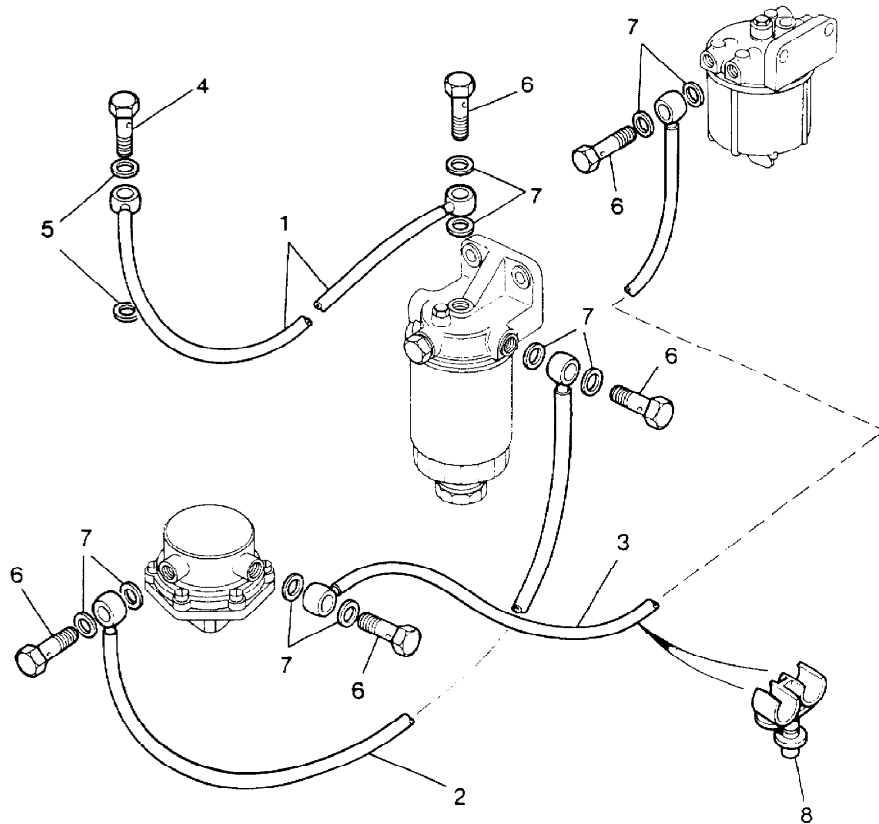

MODEL RANGE ROVER
BLOCK TS 5858
PAGE JA 6.02

FUEL - FUEL PIPES - FRONT - DIESEL - UP TO VIN GA464553

ILL	PART NO	DESCRIPTION	QTY	REMARKS
1	NTC1916	Fuel Pipe Fuel Filter to DPA Pump	1	
2	NTC1521	Fuel Pipe Fuel Pump to Fuel Filter	1	
3	NTC3349	Fuel Pipe Sedimentor to Fuel Pump	1	
4	NTC2043	Banjo Bolt	1	
5	517706	Washer for Banjo Bolt	1	
6	NTC3346	Banjo Bolt	5	
7	NTC2761	Washer for Banjo Bolt	5	
8	AFU1107	Clip for Fuel Pipes	10	

Parts Not Applicable to USA.

335