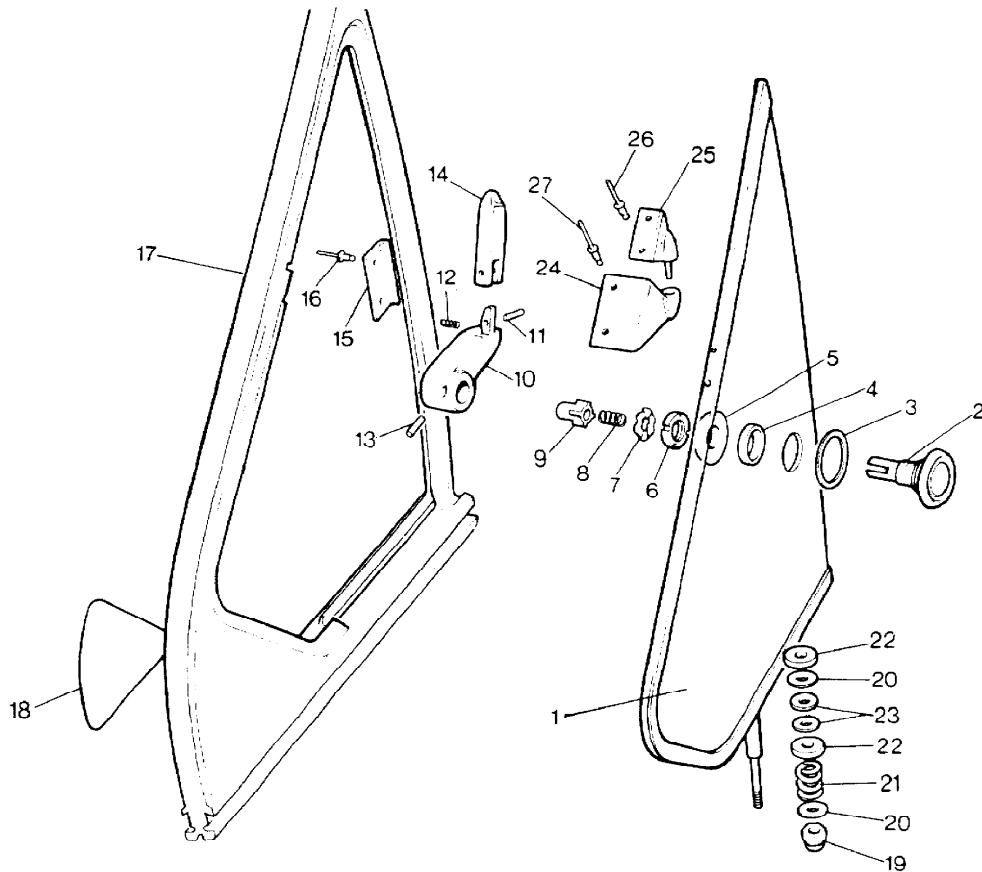

MODEL RANGE ROVER
BLOCK M 941
PAGE NE 8

BODY - FRONT VENTILATORS - 2 DOOR - UP TO INTRODUCTION OF VIN FA

ILL	PART NO	DESCRIPTION	QTY	REMARKS
	MUC1126	VENTILATOR ASSEMBLY SUNDYM RH	1	
	MUC1127	VENTILATOR ASSEMBLY SUNDYM LH	1	
1	MTC5940	+Glass Syndym RH	1	
	MTC5941	+Glass Sundym LH	1	
2	391104	+Boss & Peg Vent Handle	2	
3	391094	+Sealing Washer	2	
4	391105	+Cone Washer	2	
5	391103	+Washer	2	
6	391102	+Locking Ring	2	
7	391101	+Waved Washer	2	
8	391099	+Spring	2	
9	391100	+Push Button	2	
10	391096	+Locking Handle Lower RH	1	
	391097	+Locking Handle Lower LH	1	
11	391107	+Spring Pin	2	
12	391106	+Spring	2	
13	391098	+Spring Pin	2	
14	391109	+Locking Handle Upper RH	1	
	391110	+Locking Handle Upper LH	1	
15	391017	+Catch Plate	2	
16	78257	+Pop Rivet	4	
17	MTC7640	Rubber Seal RH	1	
	MTC7639	Rubber Seal LH	1	
18	390968	Corner Filler Piece	2	
19	NY605041L	Locknut	2	
20	390966	Special Washer	4	
21	390964	Spring	2	
22	390963	Special Washer	4	
23	390970	Special Washer	4	
24	390960	Top Pivot RH Lower	1	
	390961	Top Pivot LH Lower	1	
25	391092	Top Pivot RH Upper	1	
	391093	Top Pivot LH Upper	1	
26	78257	Pop Rivet	4	
27	78867	Pop Rivet	6	

Parts Not Applicable to USA.

M941