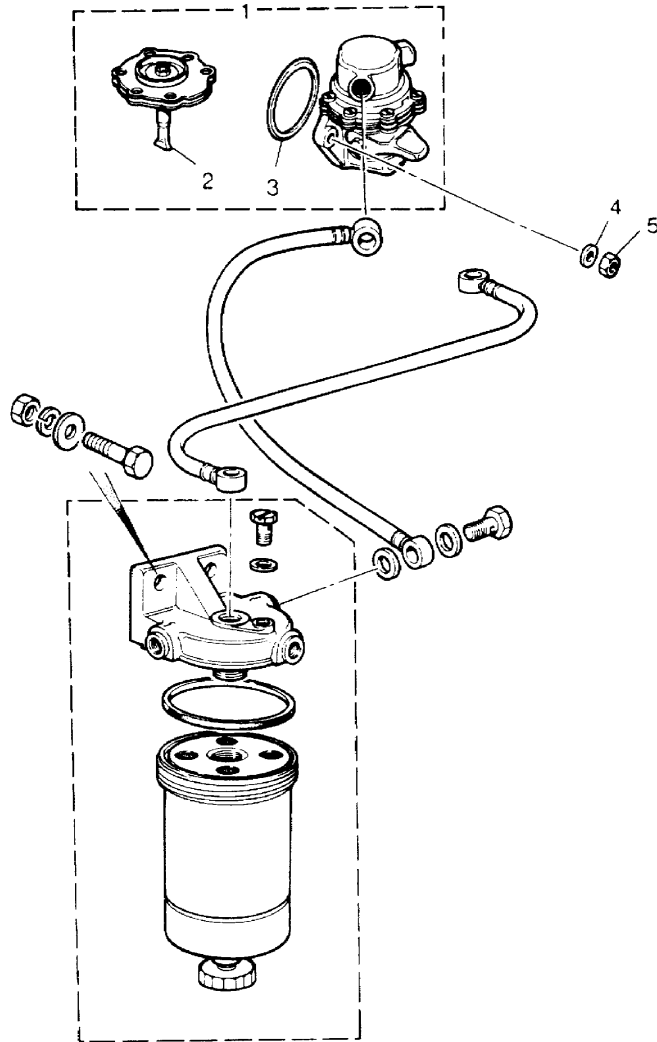

MODEL RANGE ROVER
BLOCK VS 3280A
PAGE BE DT 10

ENGINE - 2500 TURBO DIESEL - FUEL PUMP

ILL	PART NO	DESCRIPTION	QTY	REMARKS
1	AEU2291L	FUEL PUMP ASSY	1	
2	AEU2151L	+Diaphragm	1	
3	AEU2152L	O Ring-Pump/Block	1	*
4	WA108051L	Plain Washer	2	
5	NH108041L	Nut-M8	2	

* Part Of Kit STC158

Parts Not Applicable to USA.

VS3280/A