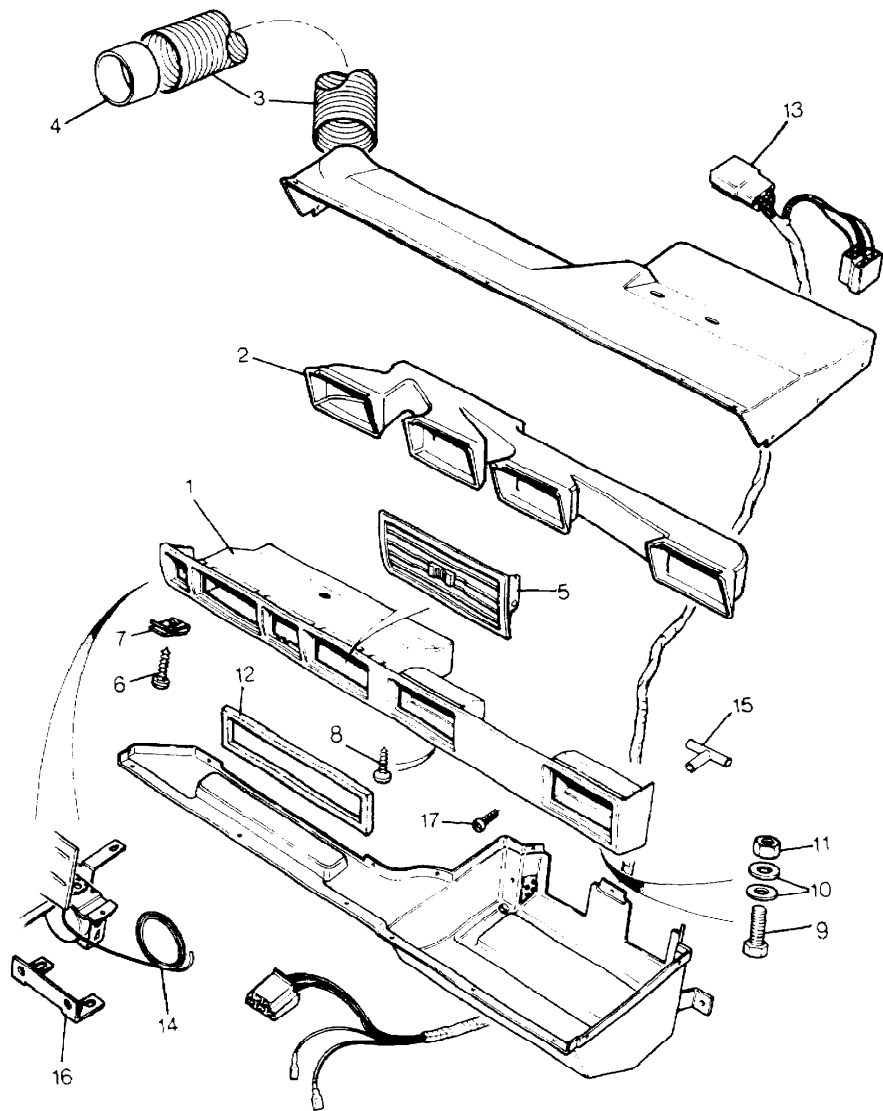

MODEL RANGE ROVER
BLOCK TS 6542/A
PAGE LD 6.04

AIR CONDITIONING - FACIA FROM INTRODUCTION OF VIN FA351033
- 2 & 4 DOOR - UP TO VIN GA

ILL	PART NO	DESCRIPTION	QTY	REMARKS
1	MXC3087RUN	Top Facia	1	RH Stg
	MXC3092RUN	Top Facia	1	LH Stg
2	MXC3090RUN	Bottom Facia Case	1	RH Stg
	MXC3095RUN	Bottom Facia Case	1	LH Stg
3	MUC8842	Hose	1	
4	AEU3057	Hose Adaptor	1	
5	MXC3874	Heater Duct	1	RH Stg
	MXC3875	Heater Duct	1	LH Stg
6	MUC6579	Louvre	4	Upto VIN FA370621
	MXC5572	Louvre	4	From VIN FA370622
7	MXC3140RUN	Facia Rail Bezel	1	RH Stg
	MXC3139RUN	Facia Rail Bezel	1	LH Stg
	MXC2324	Facia Rail Bezel	1	LH Stg)Burr
	MXC2325	Facia Rail Bezel	1	RH Stg)Walnut)SE Only
8	RTC7407	Cable Assy Blower Motor	1	
9	AK608041L	Spire Nut	4	
10	AFU3002	Screw	4	
11	AEU1403	Tee Piece	1	
12	AEU1207	Bracket for Thermostat	1	
13	RTC6149	Thermostat on Heater	1	
14	AEU1404	Foam Seal	1	
15	AB610061L	Screw	4	
16	AB612044	Screw	6	
17	SH104201L	Screw	5	
18	WA104001L	Plain Washer	10	
19	NH104041L	Nut	5	

Colour Code:
RUN Bokhara

Parts Not Applicable to USA.

392