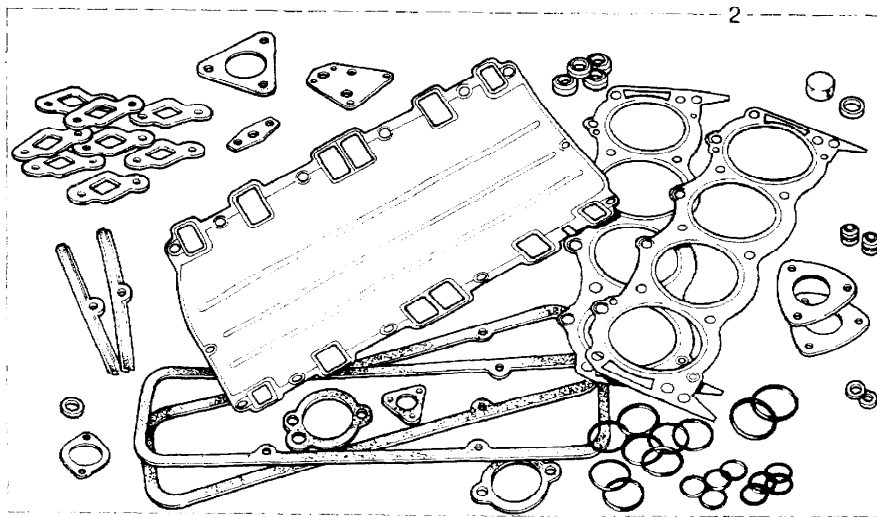

MODEL RANGE ROVER
BLOCK VS 1619
PAGE BF VC 2

ENGINE - (CARB) - GASKET KITS

ILL	PART NO	DESCRIPTION	QTY	REMARKS
1	RTC3306	Kit, Cylinder Block Gaskets	1	
2	RTC3337	Kit, Head Gaskets & Seals	1	

Engine Rebuild Use Both Gasket Kits.

VS 1619