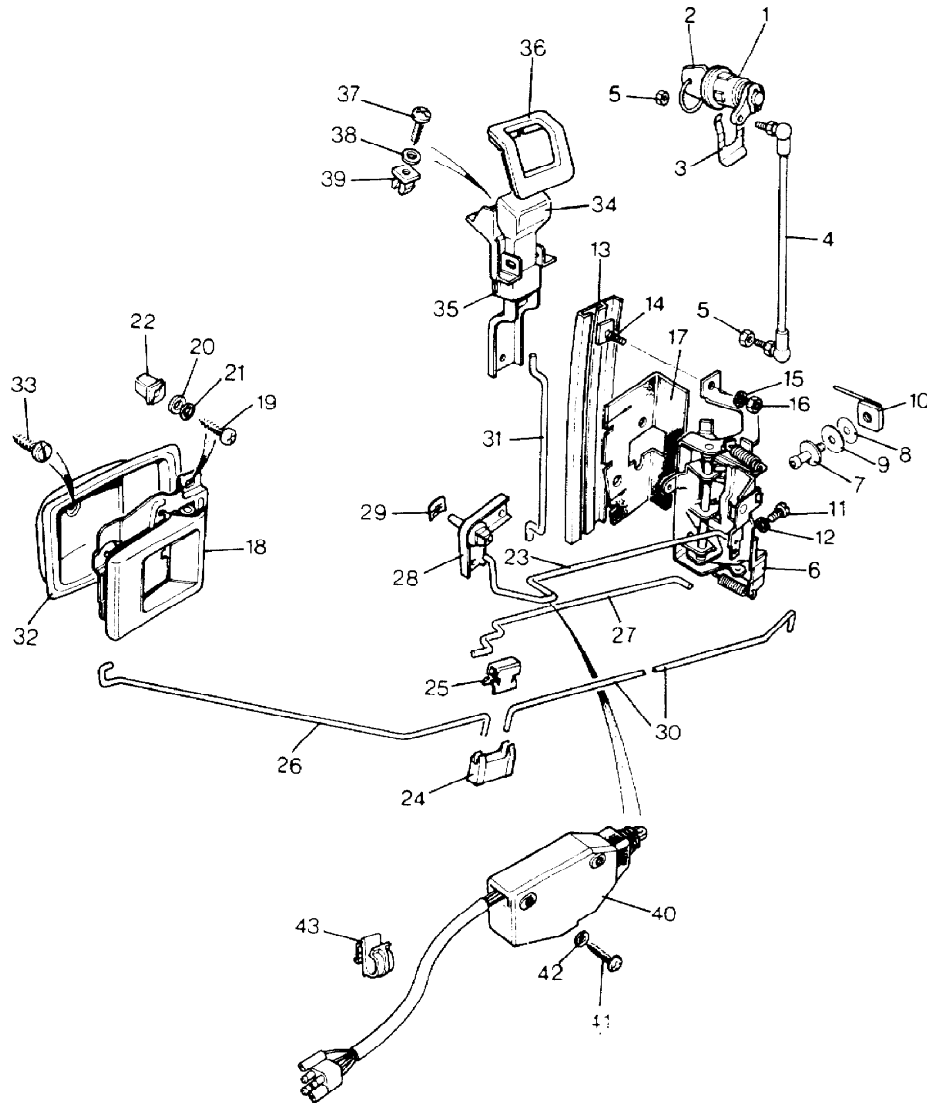

MODEL RANGE ROVER
BLOCK TS 6510
PAGE NE 12.60

BODY - DOOR LOCKS - 2 DOOR CONTINUED
- FROM INTRODUCTION OF VIN FA351033

ILL	PART NO	DESCRIPTION	QTY	REMARKS
32	DBP6532PMA	Bezel for Interior Handle RH	1	
	DBP6533PMA	Bezel for Interior Handle LH	1	
33	DA608044L	Drive Screw for Bezel	2	
34	JRC1775PMA	Sill Button	2	
35	BRC8965PMA	Housing	2	
36	MXC4738PMA	Escutcheon Sill Button	2	
37	AB606041L	Screw)Fixing	4	
38	WA104001L	Plain Washer)Housing and	4	
39	MWC1950	Lokut Nut)Sill Button	4	
40	PRC4831	Actuator Driver	1	
	PRC3916	Actuator Passenger	1	
41	ADU6780	Plastite Screw	4	
42	WA104001L	Plain Washer	4	
43	PRC4496	Clip Retaining Cable	A/R	

Colour Code:
PMA Black

Parts Not Applicable to USA.

516