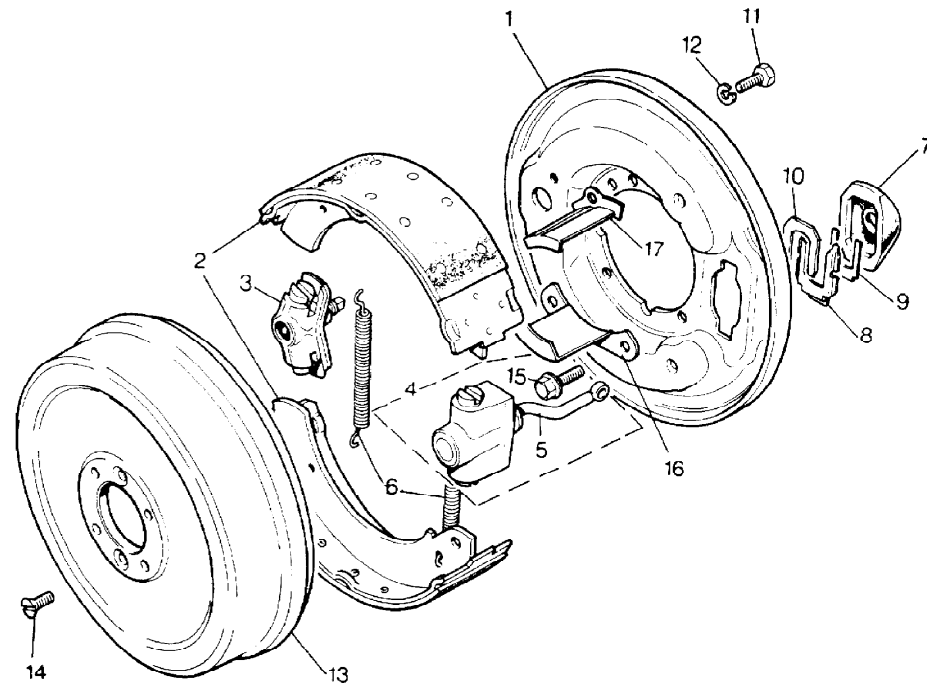

MODEL RANGE ROVER
BLOCK VS 3957A
PAGE DF B 2

TRANSFER GEARBOX - BORG WARNER - TRANMISSION BRAKE

ILL	PART NO	DESCRIPTION	QTY	REMARKS
1	AEU2733	Back Plate	1	)Upto July 1989
2	RTC6179	Brake Shoe Kit Asbestos Free	1	)
3	37H4558L	Adjuster Assembly	1	)
1	STC243	Back Plate	1	)
2	RTC6179	Brake Shoe Set-Asbestos Free	1	)From July 1989
3	STC244	Adjuster Assembly	1	)
	STC245	+Service Kit-Adjuster	1	)
4	AEU2734	Expander Assembly	1	
5	AEU2736	Drawlink	1	
6	FRC8549	Shoe Return Spring (Green)	2	Upto July 1989
	STC246	Spring-Shoe Return Set	1	From July 1989
7	515466	Dust Cover	1	
8	515467	Locking Plate	1	
9	515470	Packing Plate	1	
10	515468	Spring Plate	1	
11	AEU2737	Screw	2	
12	AEU2738	Washer	2	
13	FRC3502	Brake Drum	1	
14	SA108201L	Screw	2	
15	AFU1400	Bolt-Fixing Brake	4	
16	FRC8093	Oil Catcher	1	
17	FTC547	Oil Catcher	1	

Parts Not Applicable to USA.