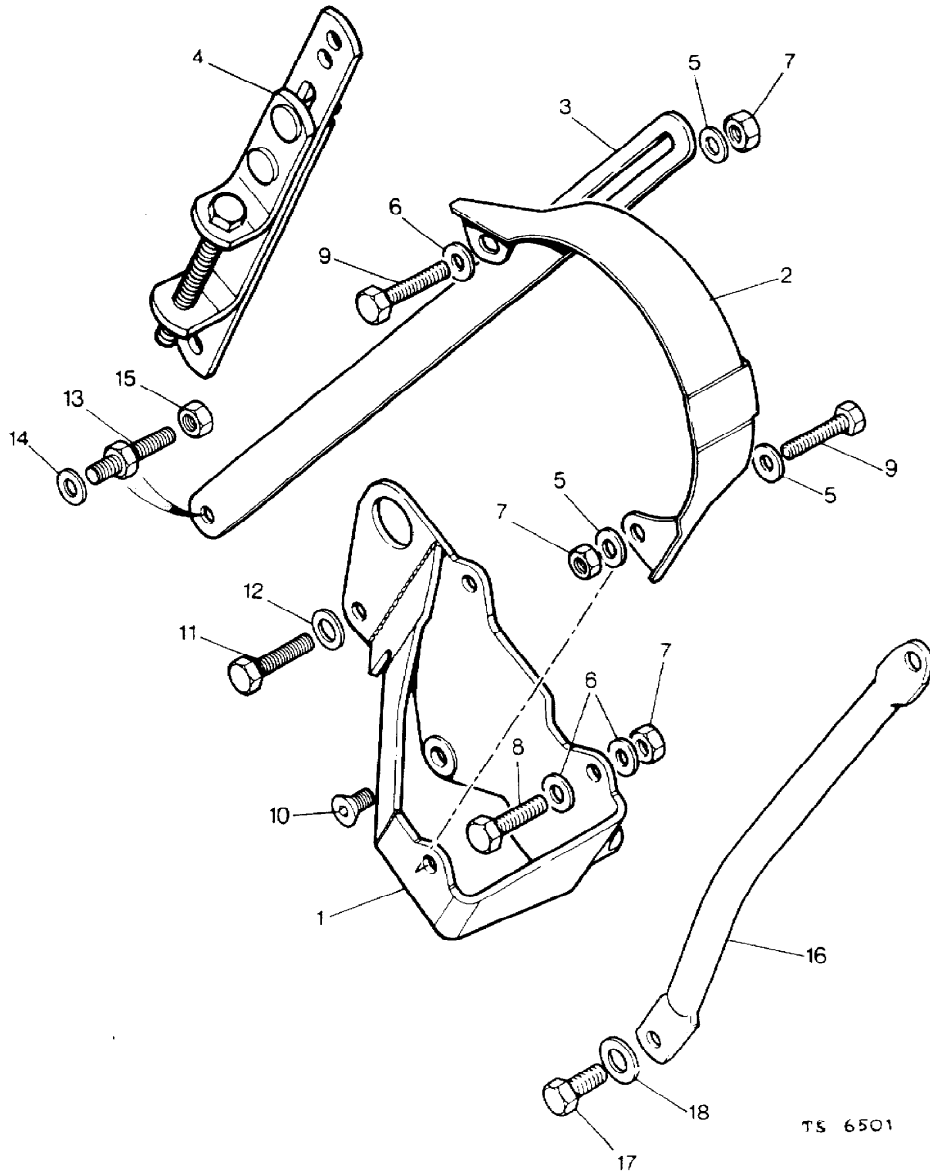

MODEL RANGE ROVER
BLOCK TS 6501
PAGE BH VI 6

ENGINE - (E.F.I.) - ALTERNATOR MOUNTING (A133/65 AMP) (A133/65 AMP)
- (80AMP)

ILL	PART NO	DESCRIPTION	QTY	REMARKS
1	ETC5576	Mounting Bracket	1	
	ERR1929	Mounting Bracket	1	1992MY
2	ETC8441	Fan Guard (A127/65 Amp)	1	)
	ETC8440	Fan Guard (80 Amp)	1	)
	ERC5830	Grommet	2	)See Note
	ETC8559	Bush	2	)
3	ETC6291	Adjusting Link	1	Upto Sept 1990
4	ERR1909	Adjusting Link-Screw	1	From Sept 1990
		Adjustment		
5	4594L	Spacing Washer	1	
6	WA108051L	Plain Washer	8	
7	NH108041L	Nut	3	
8	SH108451L	Screw	1	
9	SH108401L	Screw	2	
10	ETC8765	Countersunk Screw	1	
11	SH506071L	Screw	1	
12	WM600061L	Spring Washer	1	
13	ETC7208	Shouldered Stud	1	
	ERR1885	Bracket Alt/Strut	1	1992MY
14	WA108051L	Plain Washer	1	
15	NH108041L	Nut	1	
16	ETC8579	Strut-Alternator	1	
	ERR1589	Strut-Alternator	1	)1992MY
	ERR1588	Strap Alt Mounting	1	)
17	SH506101L	Screw-Strut to Ft/Cover	1	
18	WA110061L	Washer-Strut to Ft/Cover	1	

NOTE: When Replacing Fan Guard Without Bush & Grommet
Fit The Latest Conditon With Bush & Grommet

Parts Not Applicable to USA.

TS 6501