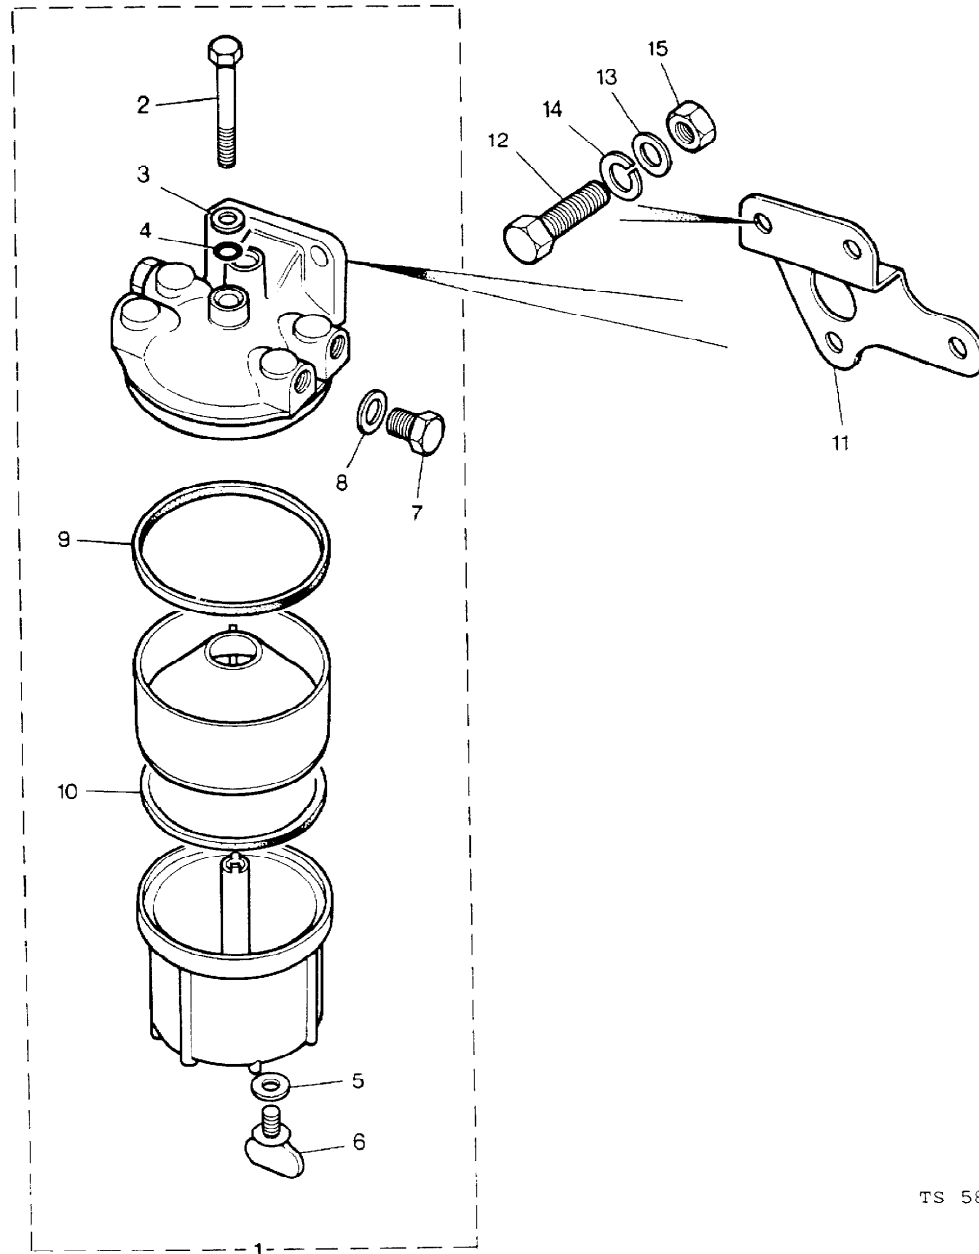

MODEL RANGE ROVER
BLOCK TS 5861
PAGE JA 6.06

FUEL - SEDIMENTOR - DIESEL

ILL	PART NO	DESCRIPTION	QTY	REMARKS
1	NRC9708	SEDIMENTOR	1	
2	37H8119L	+Bolt	1	
3	ABU1361	+Washer	1	
4	37H770L	+Washer	1	
5	605011	+Washer	1	
6	37H7920	+Plug	1	
7	517689	+Plug	2	
8	517706	+Washer	2	
9	AAU9903	+Sealing Ring	1	
10	AAU9902	+Sealing Ring	1	
11	NRC8381	Mounting Bracket	1	
12	SH110251L	Screw	2	
13	WA110051L	Plain Washer	2	
14	WL110001L	Spring Washer	2	
15	FN110041	Nut	2	

Parts Not Applicable to USA.

TS 5861