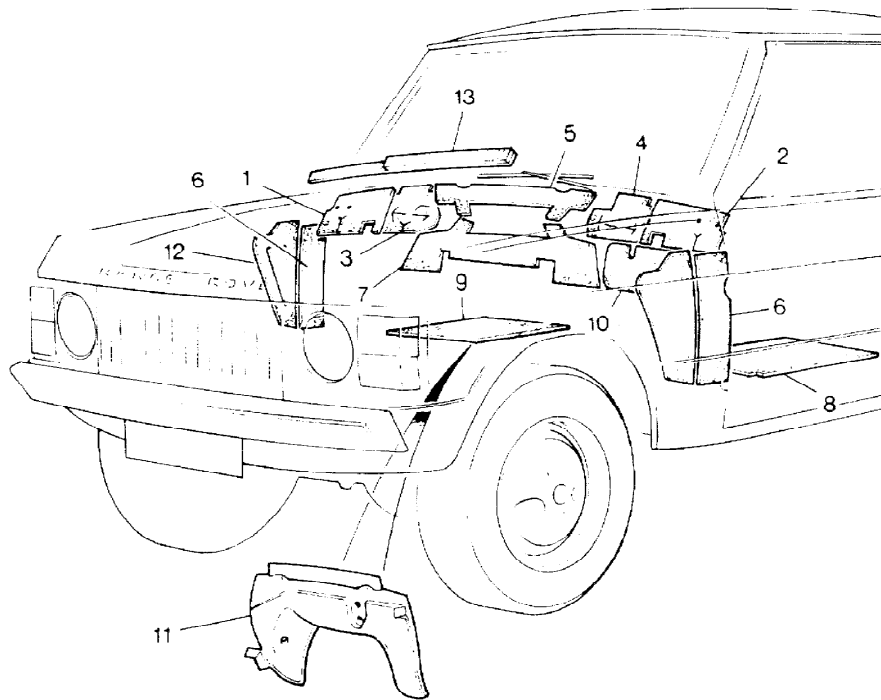

MODEL RANGE ROVER
BLOCK TS 6147A
PAGE PC 2

INSULATION AND CARPET - SOUND DEADENING PADS

ILL	PART NO	DESCRIPTION	QTY	REMARKS
1	MUC2903	Pad-Heater Outer-RH	1	
	MUC2904	Pad-Heater Outer-LH	1	
	MWC2640	Pad-Heater Outer-RH	1	
	MWC2641	Pad-Heater Outer-LH	1	
2	MUC2902	Pad-Heater Inner-RH	1	
3	MUC2901	Pad-Heater Inner-LH	1	
4	393031	Pad-Heater Centre	1	
5	MUC9489	Pad-Front Side-RH & LH	2	
6	393039	Pad-Rear Side-RH & LH	2	Upto VIN DA291924
	MWC4803	Pad-Rear Side RH & LH	2	From VIN DA291925
7	393032	Pad-Behind Heater	1	Upto VIN CA273922
	MWC2645	Pad-Behind Heater	1	From VIN DA273923
8	MUC3202	Pad-Seat Base	2	Upto VIN CA273922
	MWC4451	Pad-Seat Base-LH	1	From VIN DA273923
	MXC6583	Pad-Seat Base-LH	1	Upto VIN FA399972
	MXC5606	Pad-Seat Base-RH	1	From VIN GA399973
9	MUC2000	Pad-Facia-RH	1	)Upto VIN
	MUC1999	Pad-Facia-LH	1	)CA273922
	MWC2693	Pad-Drivers Side Dash	1	)From VIN
10	MWC4567	Pad-Dash Engine Side	1	)DA273923
11	MUC7682	Pad-Passenger Side Dash	1	RH Stg
	MWC7681	Pad-Passenger Side Dash	1	LH Stg

Parts Not Applicable to USA.

009