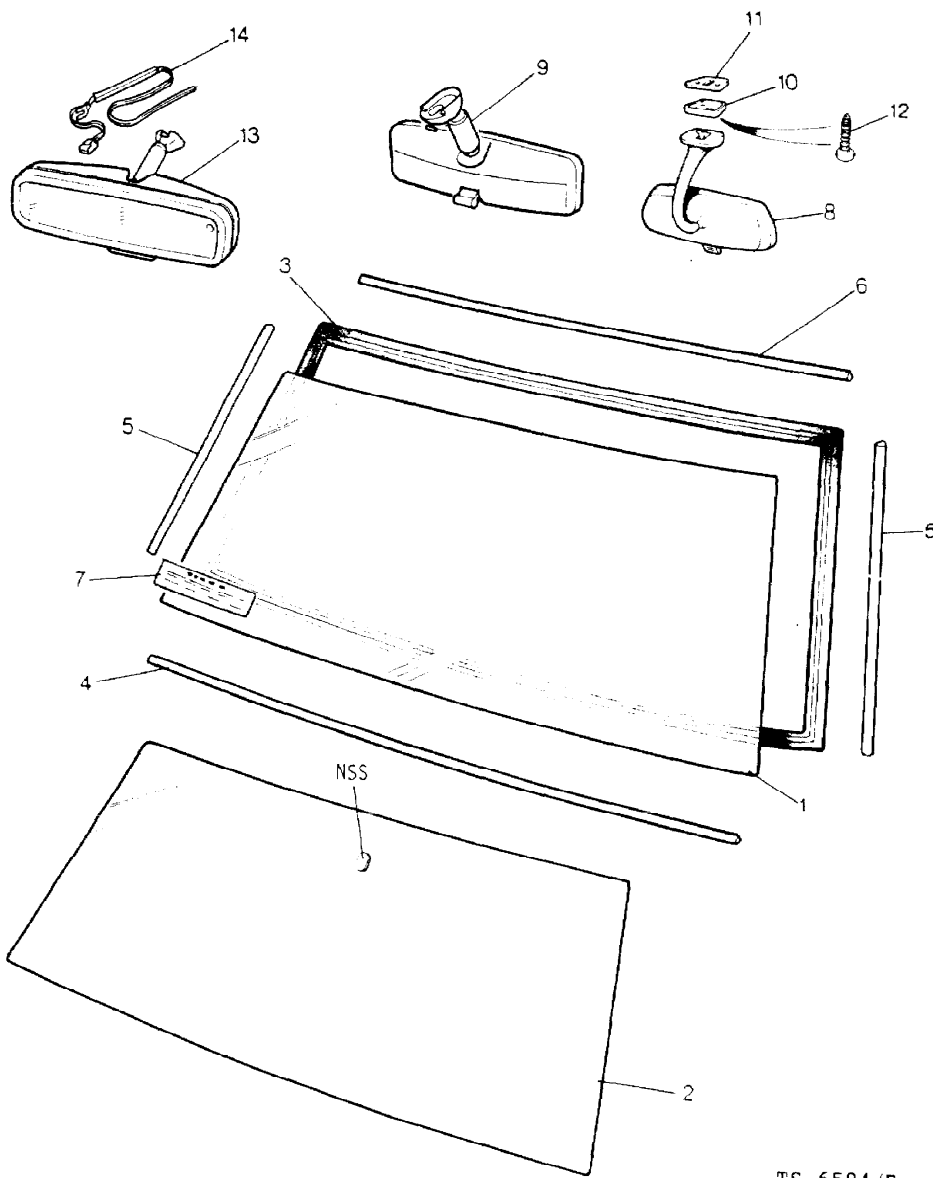

MODEL RANGE ROVER
BLOCK TS 6584/B
PAGE NF 22

BODY - WINDSCREEN AND INTERIOR MIRROR

ILL	PART NO	DESCRIPTION	QTY	REMARKS
1	MRC9506	Windscreen Laminated	1	)Clear)Australia*
	MXC3343	Windscreen Laminated	1	)Clear)Australia**
	MTC5961	Windscreen Laminated Sundym Tinted	1	*
2	MXC3342	Windscreen Laminated Sundym Tinted	1	**
	MXC5648	Windscreen Heated Laminated Sundym Tinted	1	**
3	MXC6360	Seal for Windscreen	1	Upto VIN 415619
	MXC7405	Seal for Windscreen	1	4 Door ***
	MXC7406	Seal for Windscreen	1	2 Door ***
4	391476	Filler Strip Bottom	1	
5	391474	Filler Strip Side	2	
6	391475	Filler Strip Top	1	
7	598936	Instruction Label	1	
8	MRC3075	Interior Mirror	1	*
9	MXC3340	Interior Mirror on Windscreen	1	**
10	BRC173	Base Plate	1	*
11	MRC4148	Washer Plate	1	*
12	AC610081L	Drive Screw	2	*
13	BTR260	Mirror-Auto Dim/Dip	1	From VIN HA
14	PRC8560	Link Lead	1	From VIN HA

* Up To VIN EA351032 - Mirror Mounted To Windscreen Header Rail

** From Introduction Of VIN FA351033 - Mirror Mounting Slug Part Of Windscreen Assembly.

*** From Introduction Of VIN GA415620 - Windscreen Seal.

Parts Not Applicable to USA.

557