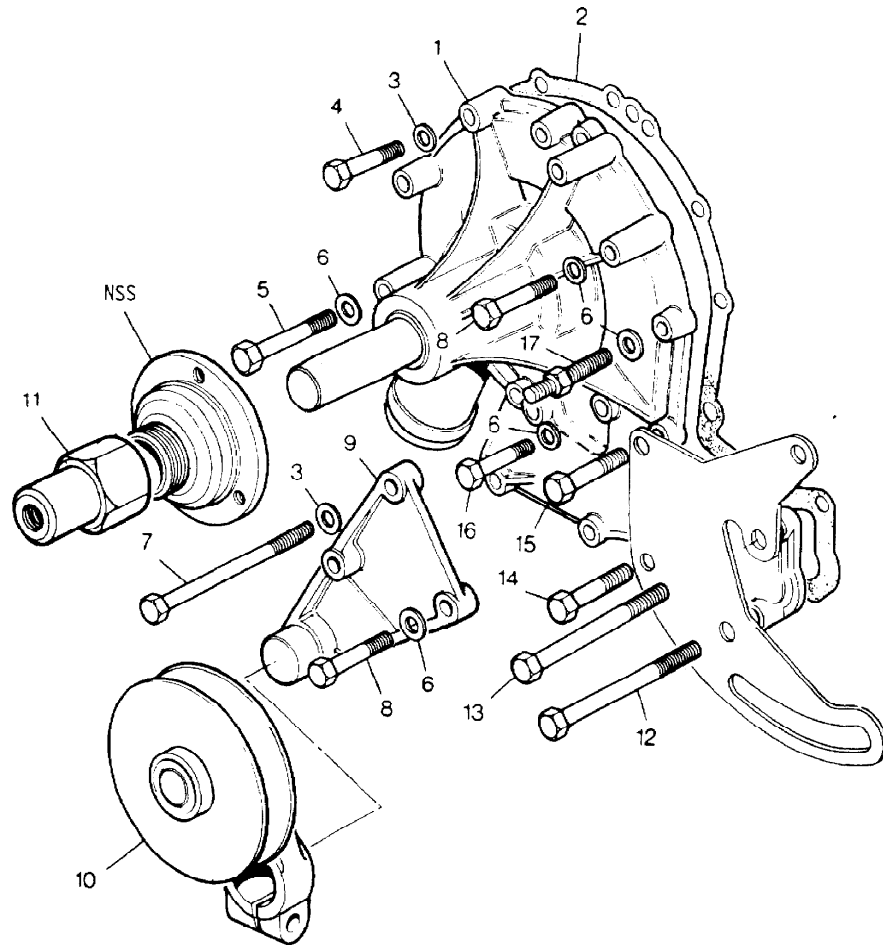

MODEL RANGE ROVER
BLOCK TS 5579B
PAGE BB VC 4

ENGINE - (CARB) - WATER PUMP

ILL	PART NO	DESCRIPTION	QTY	REMARKS
1	RTC6339	Water Pump Assembly	1	
2	612326	+Gasket Pump/Block	1	*
3	WA108051L	Plain Washer 5/16	4	
4	SH504161L	Screw 1/4"UNC x 2"	1	
	BH505121L	Bolt 5/16"UNC x 1 1/2"	2	
5	BH504161L	Bolt 1/4"UNC x 2"	1	
6	WA106041L	Plain Washer 1/4"	6	
7	BH505441L	Bolt 5/16"UNC x 5 1/2"	1	
	BH505485L	Bolt 5/16"UNC x 6"	1	
8	BH504151L	Bolt 1/4"UNC x 1.7/8"	2	
9	ETC6148	Mounting Bracket-Tensioning Pulley	1	
10	614718	Assy Mounting Arm/Bearing/Pulley	1	
11	ETC6104	Adaptor-Viscous Drive/Pump	1	
12	BH505401L	Bolt 5/16"UNC x 5"	1	
13	BH505381L	Bolt 5/16"UNC x 4 1/2"	1	
14	BH504111L	Bolt 1/4"UNC x 1.3/8"	1	
15	BH504121L	Bolt 1/4"UNC x 1 1/2"	1	
16	BH504101L	Bolt 1/4"UNC x 1 1/4"	1	
17	ETC7208	Shouldered Stud	1	
18	ETC6237	Support Bracket-Pipe Clip	1	Engine Prefix 28D & 29D
19	SH505081L	Screw 5/16"UNCx1"	1	
20	WM600041L	Spring Washer	1	
21	NH505041L	Nut 5/16"UNC	1	

* Part Of Gasket Kit RTC3306.

Parts Not Applicable to USA.