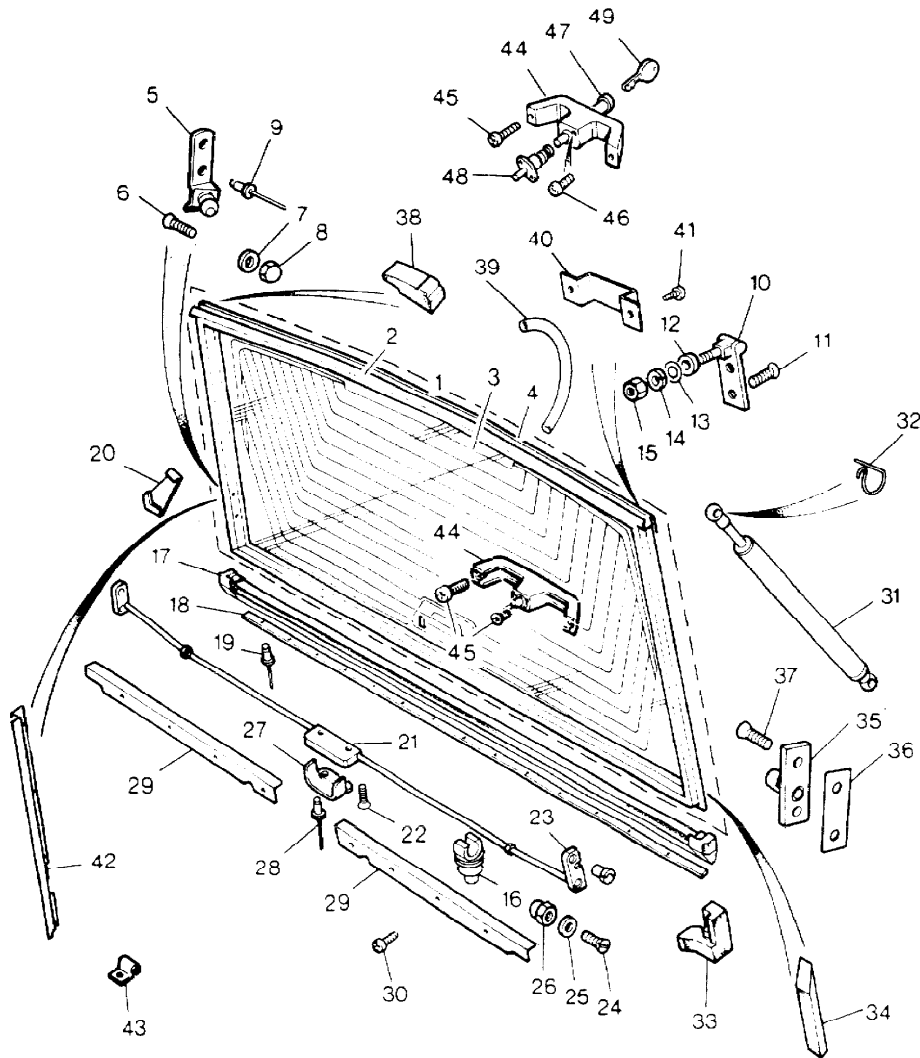

Parts Not Applicable to USA.

554

MODEL RANGE ROVER  
BLOCK TS 6104G  
PAGE NF 18.02

BODY - UPPER TAILGATE - CONTINUED

ILL	PART NO	DESCRIPTION	QTY	REMARKS
24	78345	+Screw	2	
	78389	+Screw	2	
	SF604087	+Screw	4	
25	WA106041L	+Plain Washer	2	
26	RTC1146	+Nut	2	
27	MUC1987	+Security Shield	2	
28	RA608127	+Pop Rivet	2	
29	MUC6936	+Lock Cover RH	1	Upto VIN EA351032
	MXC1389	+Lock Cover RH	1	From VIN FA351033
	MUC6937	+Lock Cover LH	1	
30	AR606037	Screw	8	
	AR606034	Screw	11	
31	RTC2486	Tailgate Lift Damper	2	
	MXC7833	Tailgate Lift Damper	2	
32	BRC2623	Clip-Damper Retainer	4	
33	391482	Corner Seal RH	1	
	391483	Corner Seal LH	1	
34	MUC6429	Seal Strip	2	
35	MUC4135	Striker	2	
36	391373	Shim	2	
37	78591	Screw	2	
38	MWC3347	Seal Block-Drain Channel LH	1	
	MWC3348	Seal Block-Drain Channel RH	1	
39	589818	Protection Sleeve	1	
40	589130	Clamp Bracket	1	
41	AB608031L	Screw	2	
42	MXC1379	Side Cover	1	
43	MXC1378	Harness Clip	2	
44	390838	Handle Assy	1	Upto VIN CA274120
	RTC5578	Handle Assy-With Barrel and Keys	1	From VIN DA274121
	MWC8656	Handle Assy	1	Upto VIN EA351032
	SE910481	Screw	2	From VIN FA351033
	SE910441	Screw	2	
45	SA910121L	Screw	1	
46	391523	Barrel Lock	1	)
47	390982	Plunger Unit	1	)Upto VIN
48	17H2475L	Key Blank-Square Head	1	)CA274120
49	CD31726BL	Key Blank-Arrow Head	1	)