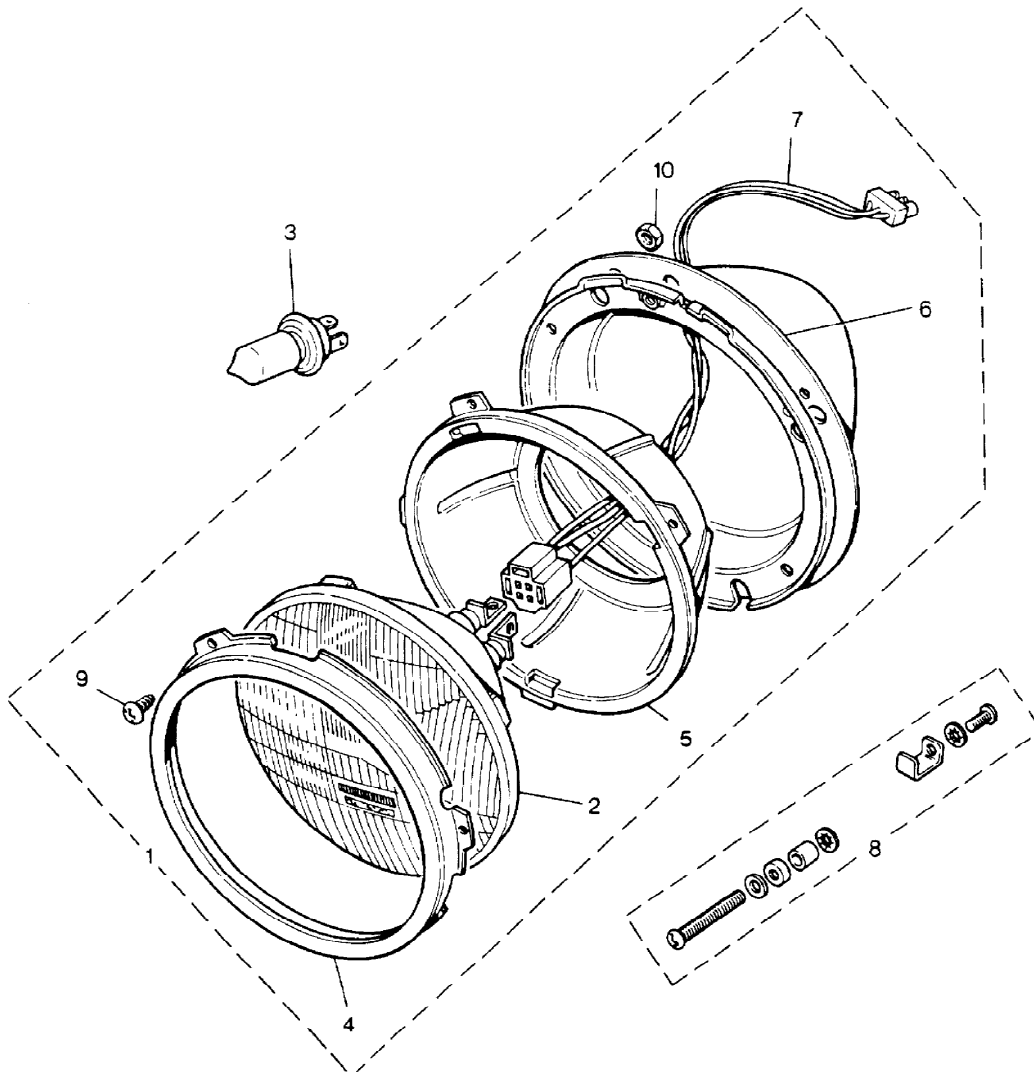

MODEL RANGE ROVER
BLOCK TS 6231
PAGE MA 2.02

BODY ELECTRICS - HEADLAMPS FROM VEHICLE NO DA274121 - 2 DOOR
DA273923 - 4 DOOR

ILL	PART NO	DESCRIPTION	QTY	REMARKS
1	PRC5391	HEADLAMP ASSEMBLY	2	RH Stg
	PRC5392	HEADLAMP ASSEMBLY	2	LH Stg
	PRC5393	HEADLAMP ASSEMBLY	2	LH Stg France
2	RTC4615	+Light Unit	2	RH Stg
	PRC7994	+Light Unit	2	LH Stg
3	589783	+Bulb	2	
	PRC2167	+Bulb Amber	2	France Only
4	515218	+Rim for Headlamp	2	
5	27H6481L	+Lamp Unit Seating Rim	2	
6	531586	+Gasket Seating Rim	2	
7	600226	+Adaptor and Lead	2	
8	BHM7058L	+Screw Trimmer Kit	2	
9	AB608041L	Screw) Fixing	8	
10	79051	Lokut Nut) Headlamp	8	

Parts Not Applicable to USA.