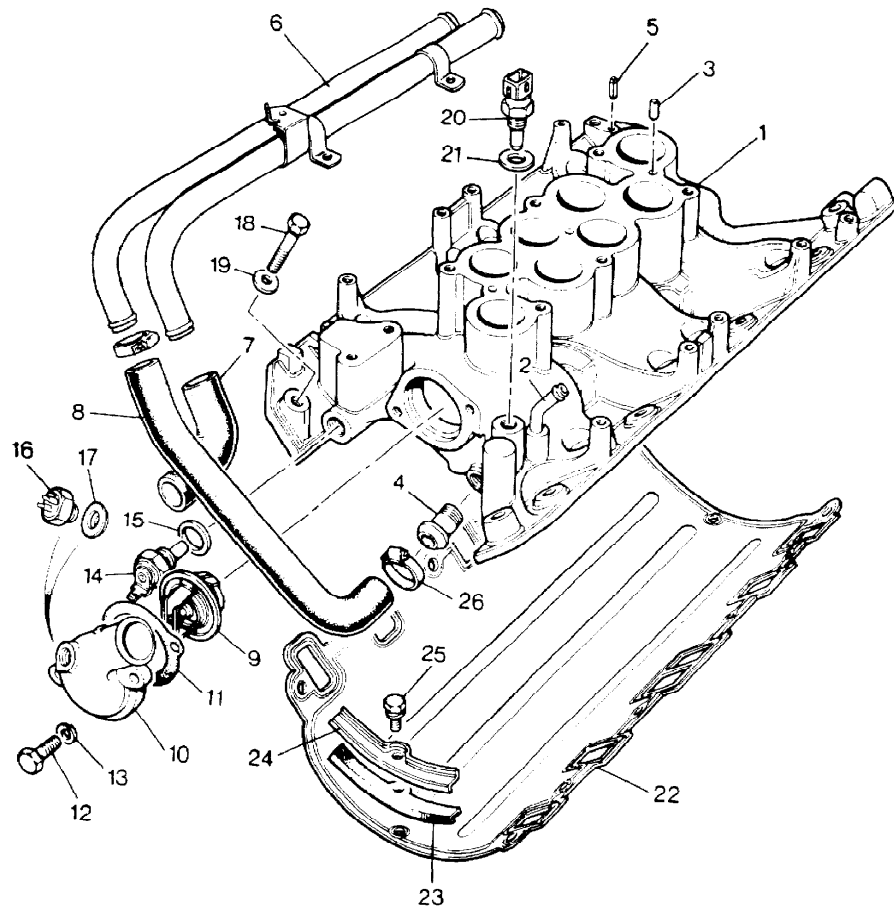

MODEL RANGE ROVER
BLOCK TS 6305
PAGE BD VI 4

ENGINE - (EFI) - INLET MANIFOLD

ILL	PART NO	DESCRIPTION	QTY	REMARKS
1	ETC6444	INLET MANIFOLD ASSEMBLY(3.9)	1	Used on 31D
2	ETC6503	+Connection-Water	1	
3	602201	+Dowel-Manifold/Ram Housing	2	
4	ETC6547	+Ferrule-By-Pass Pipe	1	
5	603428	+Spring Pin	1	
6	ERR319	Heater Feed Pipe (3.9)	1	
	NTC4609	Filler Plug-Heater Pipe (ERR319)	1	
	NTC5171	O Ring-Filler Plug	1	
	ERR323	Heater Feed Pipe (3.5)	1	
	SH504061L	Screw ¼UNCx¼	2	
	WM600041L	Spring Washer	2	
7	ETC6889	Hose-Heater Return to Pump	1	
8	ETC6890	Hose-Heater Supply	1	
9	ETC4765	Thermostat 88°C	1	
10	ETC4596	Elbow-Water Outlet	1	Non Air Con
	ETC6135	Elbow Water Outlet	1	Air Con
11	611786	Gasket Elbow	1	*
12	SH505071L	Screw 5/16"UNF x 7/8"	2	
13	WM600051L	Spring Washer	2	
14	PRC6317	Transmitter-Water-Temperature	1	
	PRC7918	Transmitter-Water-Temp (3.9)	1	
15	90568054	Sealing Washer-Transmitter	1	*
16	PRC3505	Switch-Fan-Temp	1	
17	C457593	Sealing Washer	1	*
18	BH506121L	Bolt 3/8"UNCx1½"-Manifold	10	
	BH506161L	Bolt 3/8"UNCx2"	2	
19	2204L	Plain Washer	12	
20	EAC3927L	Temperature Sensor	1	Upto 22D03545B/ 23D04070B
	ETC8496	Temperature Sensor	1	From 22D03546B/ 23D04071B
21	243967	Sealing Washer	1	
22	ERC3990	Gasket-Manifold	1	*
23	602099	Seal	2	*
24	602076	Clamp	2	
25	602236	Bolt-Clamp/Block	2	
26	CN100308L	Clip	4	

* Part of Engine Gasket Kit RTC5254.

Parts Not Applicable to USA.

79