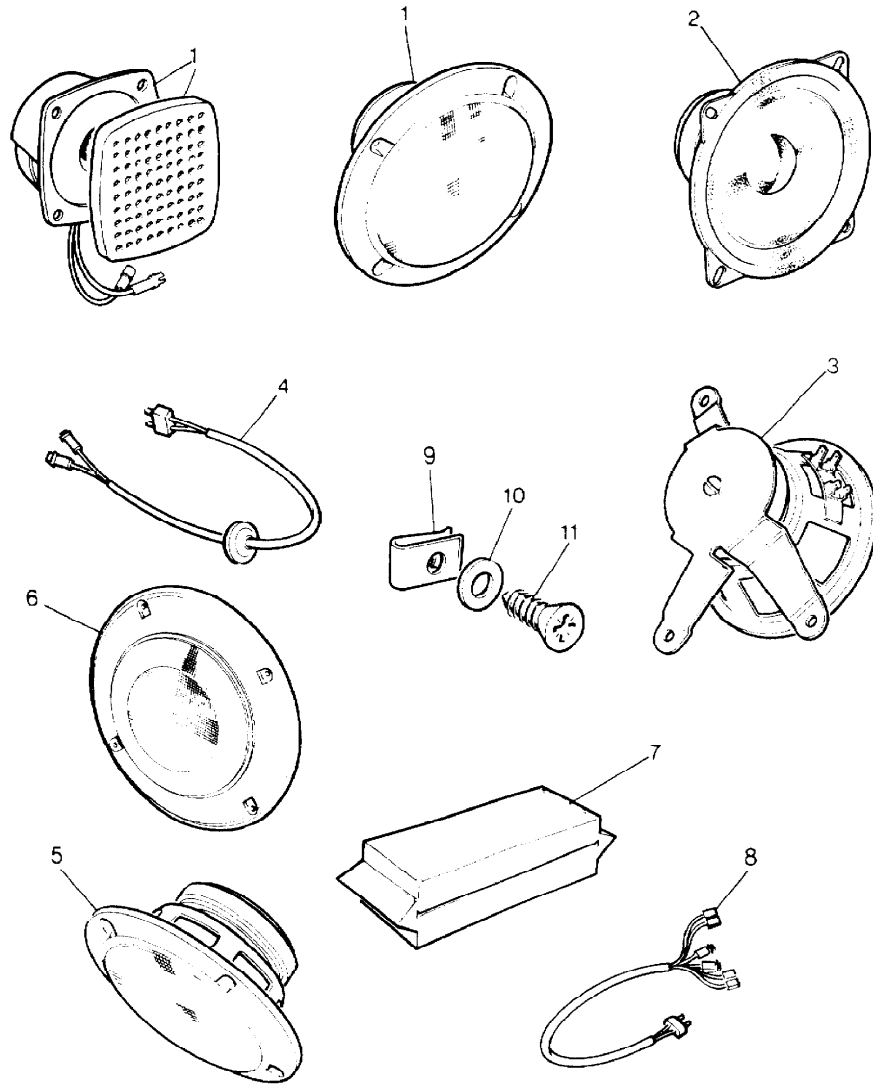

MODEL RANGE ROVER
BLOCK TS 6872
PAGE MD 12

BODY ELECTRICS - SPEAKERS

ILL	PART NO	DESCRIPTION	QTY	REMARKS
1	RTC6325	Front Door Speaker-2 Door	1	Vehicles with Velour Door Trim
	RKC5518RUN	Front Door Speaker-4 Door	2	Vehicles with Leather Door Trim
	PRC7443RUN	Front Door Speaker	2	Note(3)
	PRC8550RUN	Door Speaker	2	)From VIN HA
	PRC7306RUN	Front Door Speaker	2	SE Only
	PRC8552RUN	Front Door Speaker	2	)From VIN HA
2	PRC4646	Front Door Speaker-4 Door	2	Note(1)
	PRC6513	Front Door Speaker-4 Door	2	Note(2)
3	PRC7446	Front Door Speaker Lower RH	2	SE Only
	PRC7447	Front Door Speaker Lower LH	2	SE Only
4	PRC8551RUN	Front Door Speaker	2	)From VIN HA
	PRC4508	Front Door Speaker Lead -2 Door	2	
	PRC8903	Speaker Lead	2	2 Door-Spain Only
	PRC4186	Front Door Speaker Lead -4 Door	2	
5	PRC4244	Rear Speaker (In Headlining)	2	Note(1)
	PRC6514	Rear Speaker (In Headlining)	2	Note(2)
	PRC7444RUN	Rear Speaker (In Headlining)	2	SE Only

NOTE (1) Up to VIN CA 273922

(2) From VIN DA 273923
Up to VIN EA 351032

(3) From VIN FA 351033

Parts Not Applicable to USA.

TS 6872