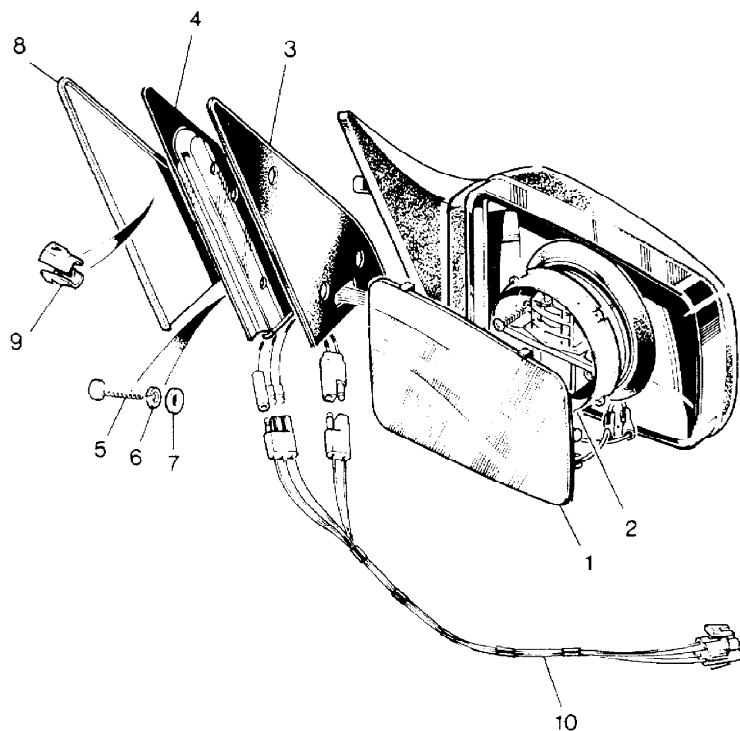

Parts Not Applicable to USA.

566

MODEL RANGE ROVER  
BLOCK TS 5362/A  
PAGE NK 4

BODY - MANUAL AND ELECTRIC MIRRORS - UP TO VIN GA

ILL	PART NO	DESCRIPTION	QTY	REMARKS
	MTC5830	Electric Mirror RH	1	)Convex
	MTC5831	Electric Mirror LH	1	)
	MTC8636	Electric Mirror RH	1	)Flat
	MTC8637	Electric Mirror LH	1	)
	MTC5828	Manual Mirror RH	1	)Convex
	MTC5829	Manual Mirror LH	1	)
	MTC8634	Manual Mirror RH	1	)Flat
	MTC8635	Manual Mirror LH	1	)
1	MTC6538	+Glass RH	1	)Convex
	MUC1609	+Glass LH	1	)
	MUC1606	+Glass RH	1	)Flat
	MUC1607	+Glass LH	1	)
2	RTC3263	+Handset-with Motor	2	Electric Mirrors
	RTC3264	+Handset	2	Manual Mirrors
3	MUC1792	Gasket	2	
4	MUC1790	Clamp Plate RH	1	
	MUC1791	Clamp Plate LH	1	
5	AB610061L	Screw	6	
6	WL105001L	Spring Washer	6	
7	WA105001L	Plain Washer	6	
8	MUC2579	Finisher LH	1	Upto VIN EA351032
	MXC4677RUN	Finisher LH	1	From VIN FA351033
	MUC2580	Finisher RH	1	Upto VIN EA351032
	MXC4676	Finisher RH	1	From VIN FA351033
9	AFU3009	Tube Nut	4	
10	PRC4272	Cable Assy	2	