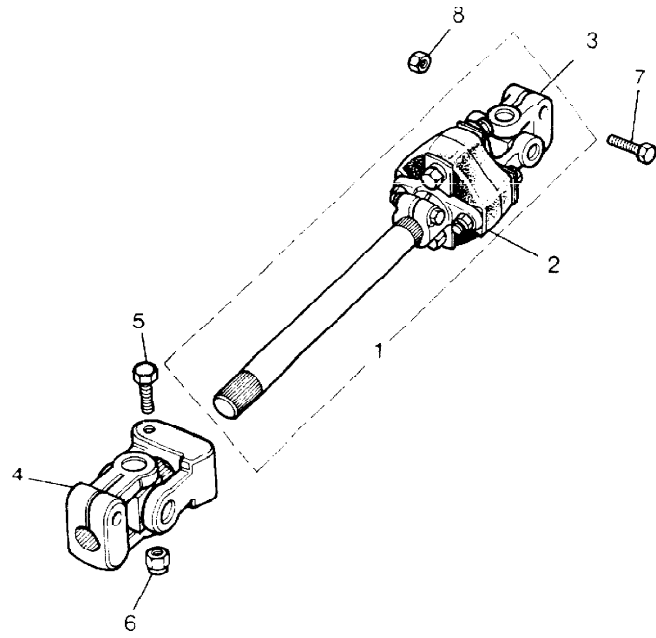

MODEL RANGE ROVER
BLOCK VS 1946
PAGE FA 8

STEERING - LOWER SHAFT

ILL	PART NO	DESCRIPTION	QTY	REMARKS
1	RTC5876	Steering Shaft And Joint	1	
2	NTC3486	+Flexible Coupling	1	
3	NRC7863	+Universal Joint	1	
4	NRC7704	Universal Joint Stg Shaft	1	
5	253961	Bolt	2	
	BH108091L	Bolt	2	Alternative
6	NY605041L	Nut	2	
7	253961	Bolt	1	
	BH108091L	Bolt	2	Alternative
8	NY605041L	Nut	1	

Parts Not Applicable to USA.

280