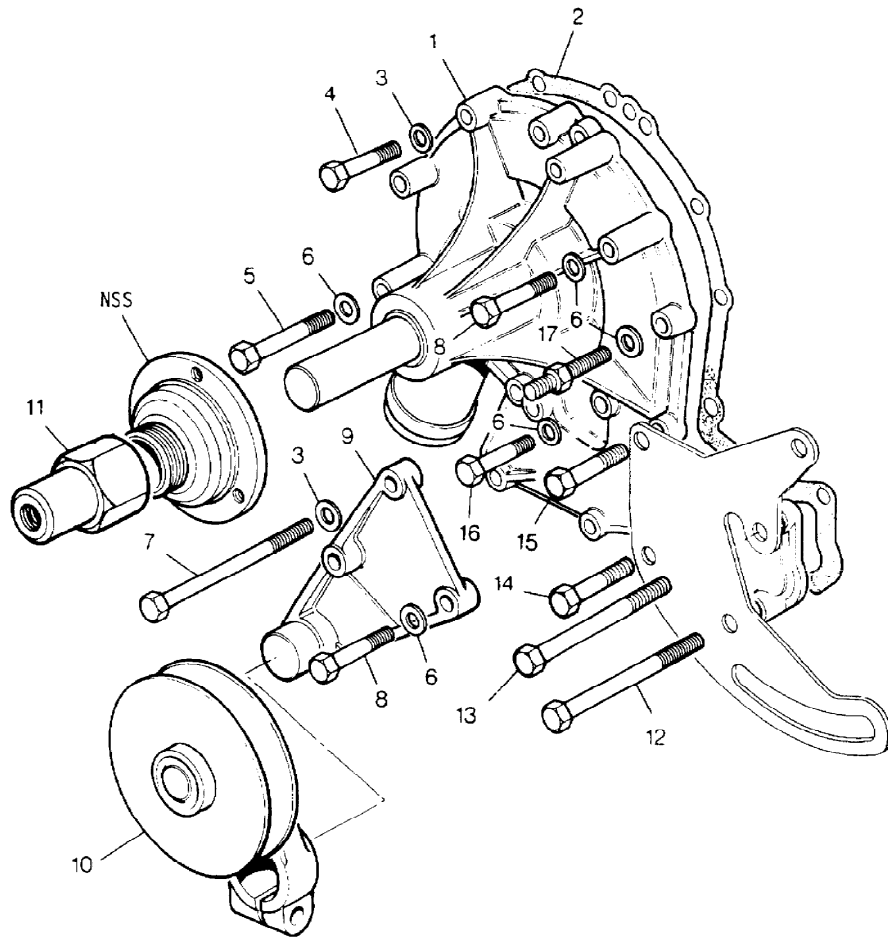

MODEL RANGE ROVER
BLOCK TS 5579B
PAGE BB VI 4

ENGINE (E.F.I.) - WATER PUMP APPLICABLE TO ALL ENGINES

ILL	PART NO	DESCRIPTION	QTY	REMARKS
1	RTC6339	Water Pump Assembly	1	
2	612326	Gasket Pump/Block	1	*
3	WA108051L	Plain Washer 5/16	4	
4	SH504161L	Screw 1/4"UNC x 2"	1	
	BH505121L	Bolt 5/16"UNC x 1 1/2"	2	
5	BH504161L	Bolt 1/4"UNC x 2"	1	
6	WA106041L	Plain Washer 1/4"	6	
7	BH505441L	Bolt 5/16"UNC x 5 1/2"	1	
	BH505485L	Bolt 5/16"UNC x 6"	1	
8	BH504151L	Bolt 1/4"UNC x 1.7/8"	2	
9	ETC6148	Mounting Bracket-Tensioning Pulley	1	
10	614718	Assy Mounting Arm/Bearing/Pulley	1	
	BH605101L	Bolt-Fixing Mounting Arm	1	
	WM600051L	Spring Washer	1	
11	ETC6104	Adaptor-Viscous Drive/Pump	1	
12	BH505401L	Bolt 5/16"UNC x 5"	1	
13	BH505381L	Bolt 5/16"UNC x 4 3/4"	1	
14	BH504111L	Bolt 1/4"UNC x 1.3/8"	1	
15	BH504121L	Bolt 1/4"UNC x 1 1/2"	1	
16	BH504101L	Bolt 1/4"UNC x 1 1/4"	1	
17	ETC7208	Shouldered Stud	1	

* Part Of Gasket Kit RTC3306

Parts Not Applicable to USA.