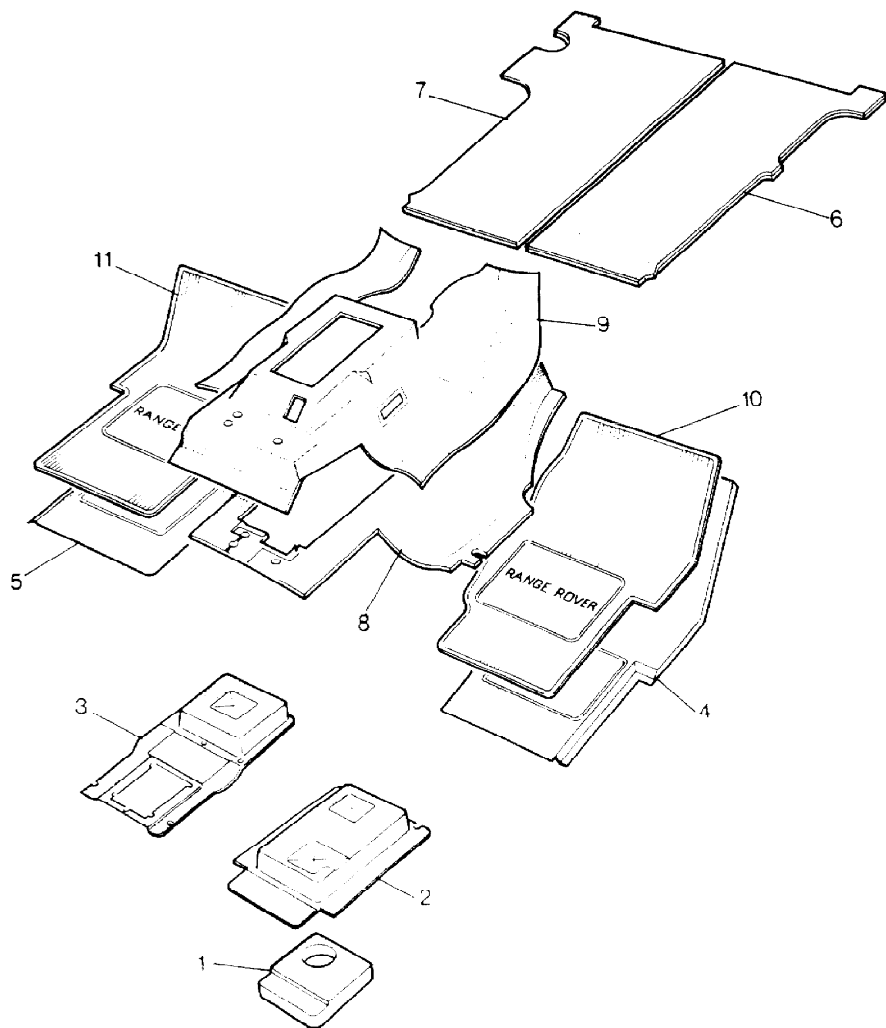

INSULATION AND CARPETS - TUNNEL - FRONT AND REAR FLOOR

ILL	PART NO	DESCRIPTION	QTY	REMARKS
1	MUC7981	Insulation-Gear Lever Gaiter	1	)Manual
2	MUC7864	Insulation-Sealing Gaiter	1	)
3	MUC7863	Insulation-Sealing Gaiter	1	Automatic
DIESEL VEHICLES				
4	MUC7582	Insulation-Front Floor-RH	1	Black-Upto
	MXC7576PCH	Insulation-Front Floor-RH	1	Black-From VIN CA273922
5	MUC7583	Insulation-Front Floor-LH	1	Black-Upto VIN
	MXC7575PCH	Insulation-Front Floor-LH	1	Black-From VIN CA273922
	MWC4563	Insulation-Front Floor-LH	1	Grey-Upto VIN EA335931
PETROL VEHICLES				
4	MUC6802	Insulation-Front Floor-RH	1	Black-Upto VIN
	MXC7578PCH	Insulation-Front Floor-RH	1	Black-From VIN DA273923
5	MUC6803	Insulation-Front Floor-LH	1	Black-Upto VIN
	MXC7577PCH	Insulation-Front Floor-LH	1	Black-From VIN DA273923
6	MTC5576	Insulation-Rear Floor-RH	1	Upto VIN CA273922
	MWC4448	Insulation-Rear Floor-RH	1	From VIN DA273923
7	MTC5577	Insulation-Rear Floor-LH	1	Upto VIN CA273922
	MWC4449	Insulation-Rear Floor-LH	1	From VIN DA273923
8	MUC2511	Insulation-Tunnel-Petrol	1	Upto VIN CA273922
	MXC7751PCH	Insulation-Tunnel-Petrol	1	From VIN DA273923
	MUC7584	Insulation-Tunnel-Diesel	1	Upto VIN EA351032
	MXC3224PCH	Insulation-Tunnel-Diesel	1	From VIN FA351033
	MXC7749PCH	Insulation-Tunnel-Diesel	1	Upto VIN GA414566 From VIN GA414567

Colour Code:
PCH - Black

Parts Not Applicable to USA.

TS 6923