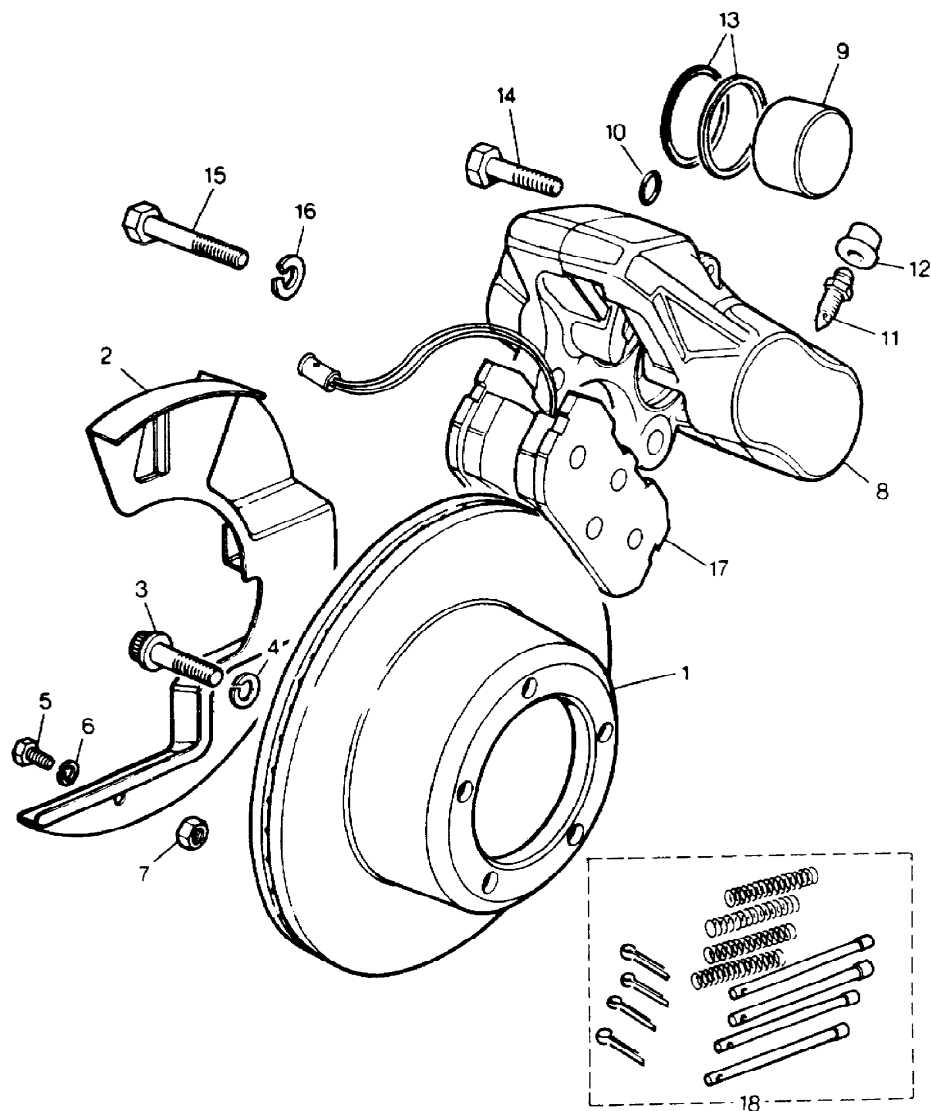

MODEL RANGE ROVER
BLOCK TS 6842A
PAGE HB 2.20

BRAKES - FRONT BRAKES - FROM INTRODUCTION OF VIN GA

ILL	PART NO	DESCRIPTION	QTY	REMARKS
1	FTC902	Brake Disc	2	
2	577176	Mudshield for Brake Disc RH	1	
	577177	Mudshield for Brake Disc LH	1	
3	FRC9126	Bolt	10	
4	WL110001L	Spring Washer	10	
5	FS106161	Screw	2	
6	WL106001L	Spring Washer	2	
7	NH106041L	Nut	2	
8	RTC6776	Brake Caliper RH	1	
	RTC6777	Brake Caliper LH	1	
9	606683	+Piston	8	
10	17H8764L	+Seal	4	
11	RTC1526	+Bleed Nipple	6	
12	594091	+Dust Cover	6	
13	AEU1547	Seal Kit	4	
14	RTC1136	Bolt	8	
15	AFU1031	Bolt	4	
16	WL112001L	Spring Washer	4	
17	RTC6781	Brake Pad (Axle Set)	1	Non Asbestos
18	RTC6799	Brake Pad Retaining Kit	1	

Parts Not Applicable to USA.

325