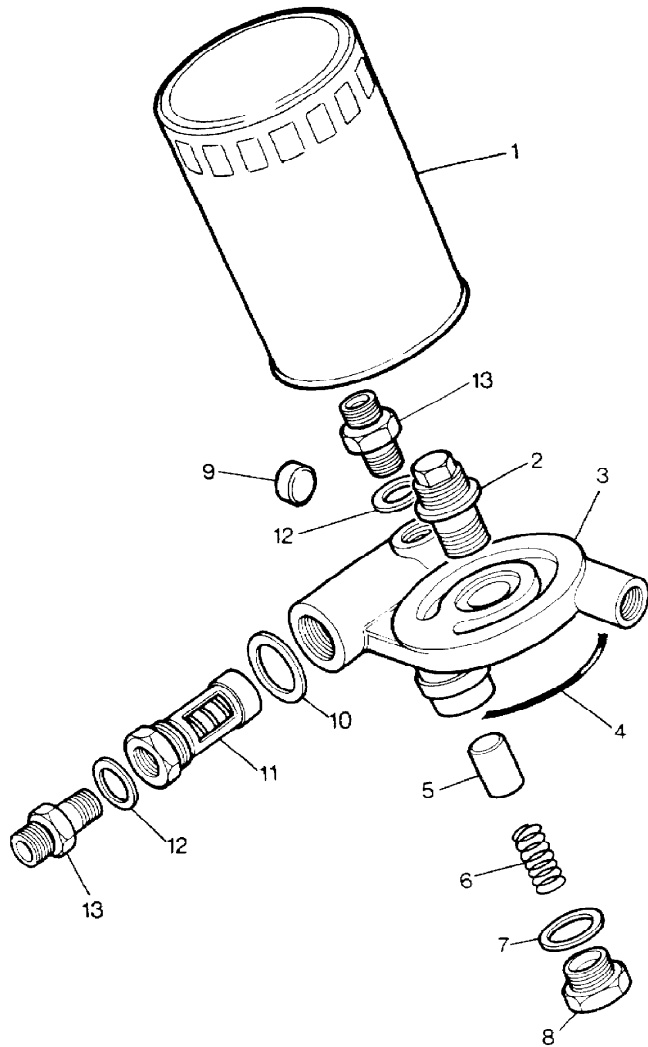

MODEL RANGE ROVER
BLOCK VS 3395
PAGE BA DT 18

ENGINE - 2400 TURBO DIESEL - OIL FILTER

ILL	PART NO	DESCRIPTION	QTY	REMARKS
1	AEU2218L	Oil Filter Cartridge	1	
2	AEU2226L	Adaptor-Filter/Plate	1	**
3	AEU2225L	Adaptor Plate	1	)See Note
	RTC6376	Adaptor Plate	1	)
4	AEU2227L	Sealing Washer-Plate/Block	1	*
5	AEU2875L	Relief Valve-Oil Pressure	1	
6	AEU2222L	Spring	1	
7	JAM3254L	Sealing Washer	1	*
8	AEU2876L	Plug	1	
9	AEU2057L	Cup Plug	1	
10	AEU2219L	Sealing Washer	1	*
11	AEU2220L	Thermostat Valve-Oil Cooler	1	
12	ETC9065	Sealing Washer	2	*
13	ETC9064	Adaptor-Oil Cooler Pipes	2	

NOTE: When Using Adaptor Plate RTC6376 There Will Be No Hole Machined To Incorporate Adaptor AEU2226L

* Part of Engine Gaskets/Seals Kit STC158

** Not Used On RTC6376

Parts Not Applicable to USA.

116