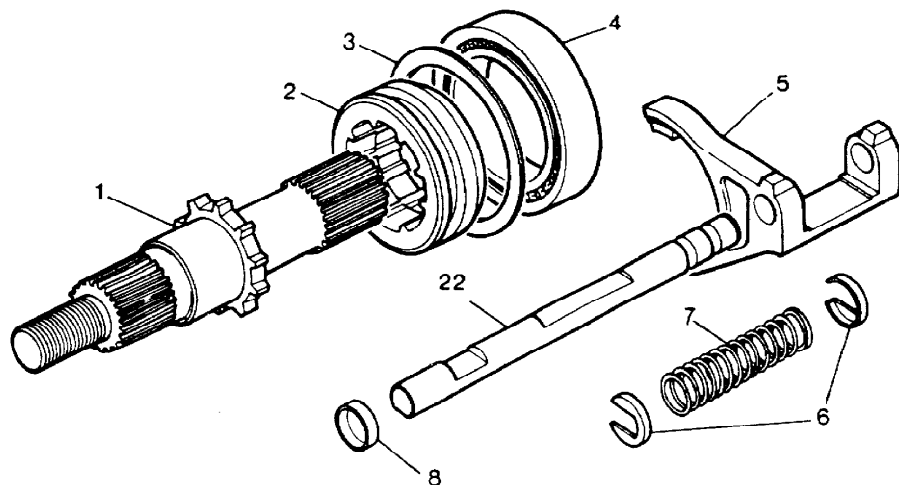

Parts Not Applicable to USA

VS 3735 B

MODEL RANGE ROVER  
BLOCK VS 3735/B  
PAGE DC 8.02

TRANSFER GEARBOX-LT230T-TRANSFER DIFF LOCK-CONTINUED

ILL	PART NO	DESCRIPTION	QTY	REMARKS
9	FRC8041	SELECTOR HSG ASSEMBLY	1	
10	FRC5576	+O Ring	1	*
11	NY108041L	+Nut	1	
12	WA108051L	+Washer	1	
13	FRC5473	O Ring	1	*
14	FRC8544	Connecting Link Assy	1	
15	SH108251L	Screw	1	
16	WA108051L	Washer Plain	1	
17	571146	Detent Ball	1	
18	FRC5562	Detent Spring	1	
19	SU112101	Detent Plug	1	
20	22A1613L	Diff-Lock Nut-Switch	1	
21	PRC2911	Diff-Lock Switch	1	
22	FRC6030	Selector Shaft	1	
23	FRC8394	Spring Pin	2	
24	PS103121L	Split Pin	2	
25	WA106041L	Washer Plain	2	