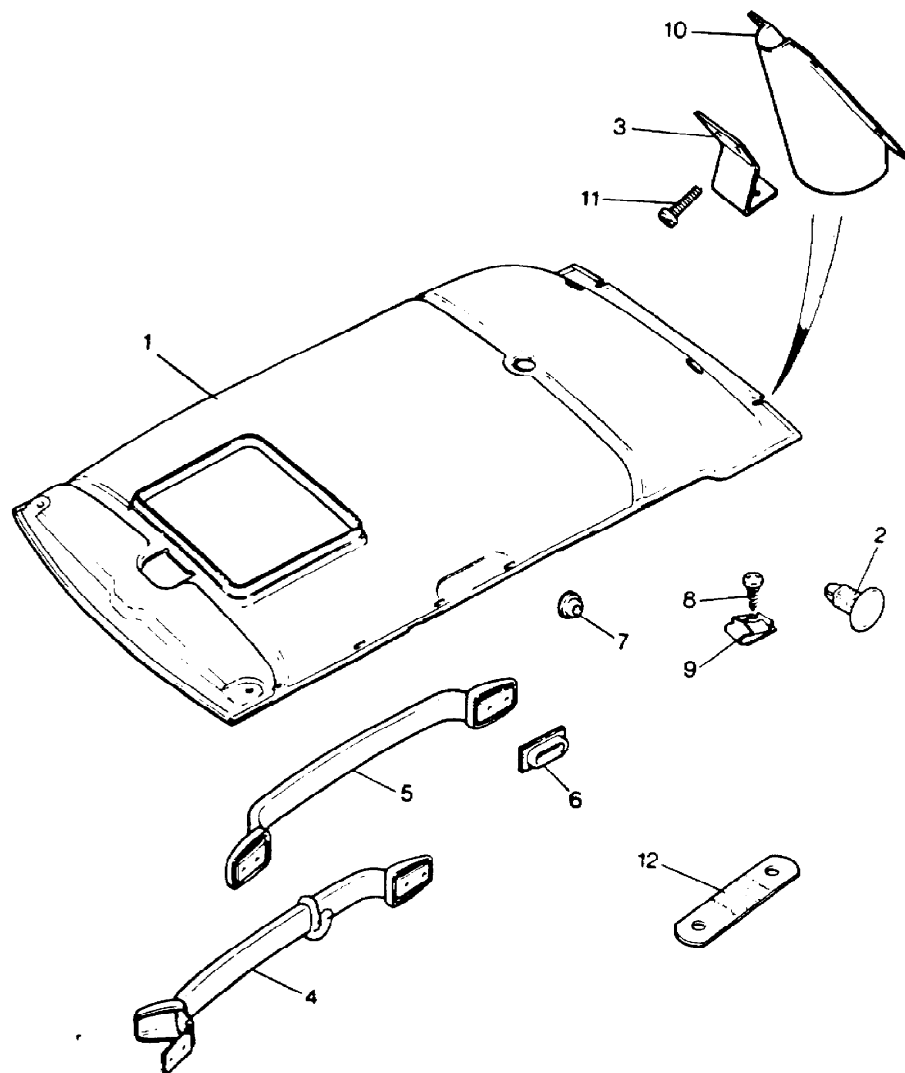

MODEL RANGE ROVER
BLOCK TS 6321/C
PAGE PB 20.08

TRIM - HEADLINING - SUN ROOF - CONTINUED

ILL	PART NO	DESCRIPTION	QTY	REMARKS
6	MWC9640	Insert for Grab Handles	8	
7	MWC9822	Insert Side Fixing Holes for Headlining	2	
8	AD610084	Screw	8	
9	AL610011	Torque Nut	8	
10	392267AE	Retainer RH	1	
	392267LP	Retainer RH	1	
	392267LUM	Retainer RH	1	*
	393182AE	Retainer LH	1	
	393182LP	Retainer LH	1	
	393182LUM	Retainer LH	1	*
11	AB608031L	Drive Screw Fixing Bracket	8	
12	RTC5784AL	Trim Clip for Centre Headlining	2	
	RTC5784LG	Trim Clip for Centre Headlining	2	

Colour Code:
AL Savannah
LG Cool Grey
AV Brushwood
LO Grey
LUM Mist Grey
SUA Sorrell Brown
LUL Winchester Grey

* Fitted From The Introduction Of VIN FA351033

Parts Not Applicable to USA.

TS 6321/C

599