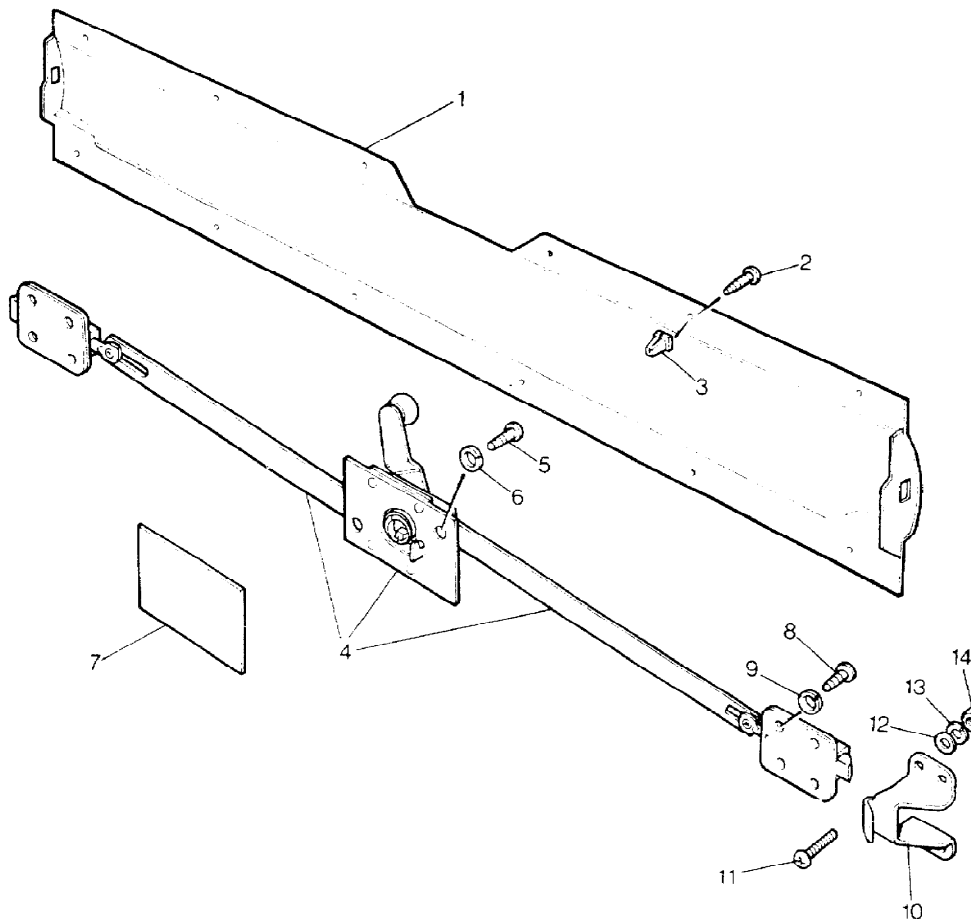

MODEL RANGE ROVER
BLOCK N 965
PAGE RA 16.75

SEATS - COVER PANEL & LOCK REAR SEAT ALL 2 DOOR
AND UPTO VEHICLE NO CA273922 - 4 DOOR

ILL	PART NO	DESCRIPTION	QTY	REMARKS
1	390795AE	Cover Panel Rear Seat Lock	1	
	390795LJ	Cover Panel Rear Seat Lock	1	
2	AB608041L	Screw	12	
3	570779	Lokut Nut	12	
4	390747	Lock Complete Rear Seat	1	
5	78898	Screw	2	
6	WM600041L	Spring Washer	2	
7	392581	Foam Pad	1	
8	AFU1153	Screw	8	
9	WM702001L	Spring Washer	8	
10	MRC1390	Striker Bracket RH	1	
	MRC1391	Striker Bracket LH	1	
11	AFU1153	Screw	8	
12	WC702101L	Plain Washer	8	
13	WM702001L	Spring Washer	8	
14	HN2005L	Nut	8	

Colour Code:
AE Palomino
LJ Phantom Grey

Parts Not Applicable to USA.

642