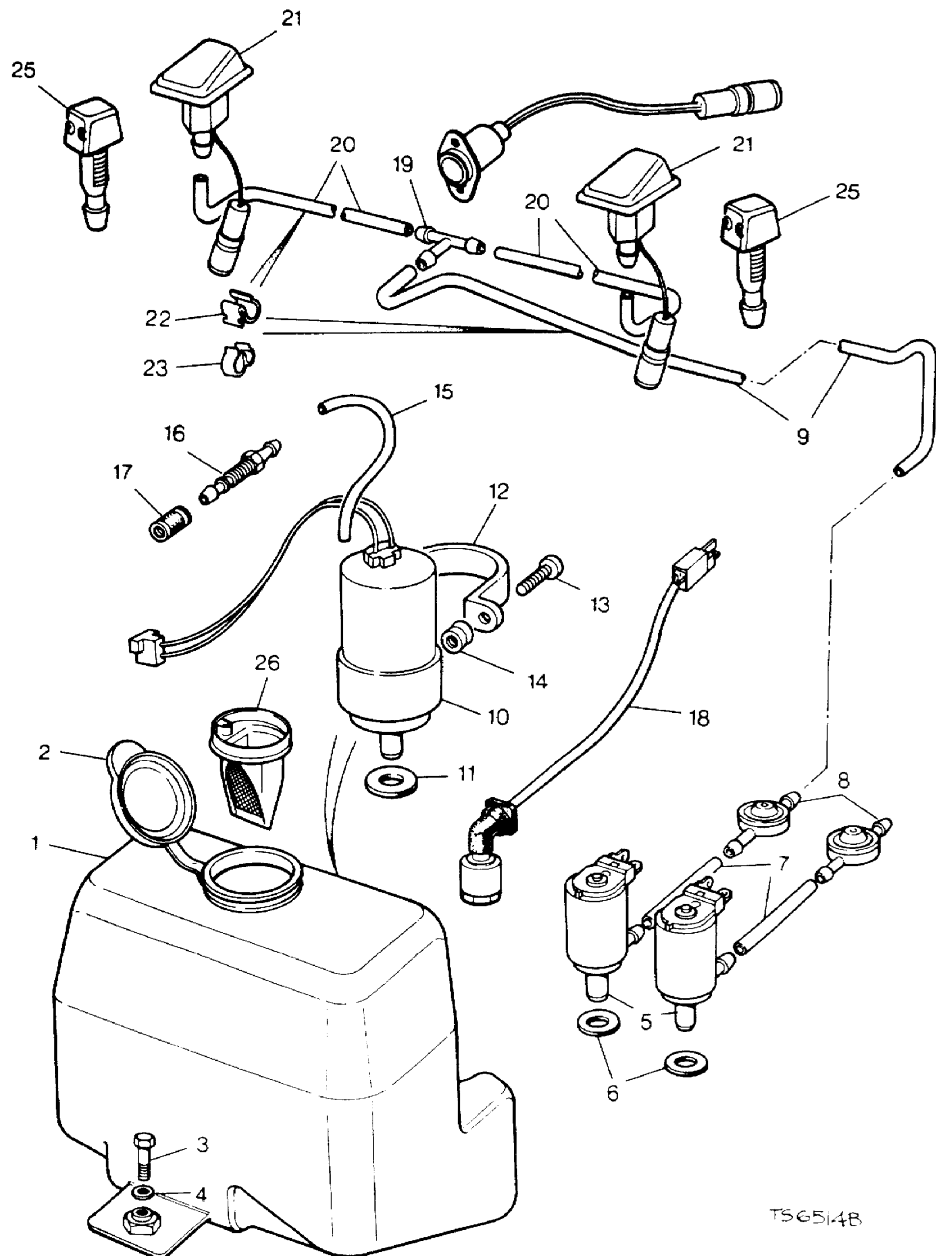

MODEL RANGE ROVER
BLOCK TS 6514B
PAGE MC 6

BODY ELECTRICS - RESERVOIR AND PUMP POWER WASH

ILL	PART NO	DESCRIPTION	QTY	REMARKS
1	PRC4289	Reservoir	1	Note(1)
	PRC6252	Reservoir	1	Note(2)
	PRC5677	Reservoir	1	Note(3)
	PRC7457	Reservoir	1	Note(4)
2	RTC3961	+Cap	1	
3	SH604061L	Screw	3	
4	WF600041L	Washer	3	
5	ADU3905	Pump-Rear Screen	1	
	PRC7045	Pump-Front Screen	1	
6	RTC3959	Gasket	2	
7	RTC3650	Tubing-Multi-Use	2	
8	ACU5037	Non Return Valve Rear Screen	1	
	PRC6857	Non Return Valve Front Screen	1	
9	RTC3650	Tubing-Multi Use	1	
	PRC5651	Tubing-Non Return Valve to Tee Piece	1	
	PRC5652	Tubing-Non Return Valve to Tee Piece	1	
10	ADU6409L	Pump-Headlamp Wash	1	Upto VIN EA351032
	AFU4146	Pump-Headlamp Wash	1	From VIN EA351033
11	ADU6418L	Gasket	1	
12	RTC3960	Clamp	1	
13	RTC3957	Screw	1	
14	RTC3958	Riv Nut	1	
15	RTC3650	Tubing-Multi-Use	1	
16	RTC4614	Connector Jet-Headlamp Washer To Reservoir	1	
17	RTC4779	Rawlnut for Connector Jet	1	
18	PRC5440	Sensor Low Reservoir Fluid	1	
19	CI5644L	Tee-Piece	1	
	PRC6855	Tee-Piece	1	
20	PRC5652	Tubing-Tee Piece to Jet RH	1	
	PRC5653	Tubing-Tee Piece to Jet LH	1	
	PRC6852	Tubing-Tee Piece to Jets	2	
21	PRC6799	Jet Assy-Heated	2	Less Retainer
	RTC6367	Jet Assy-Unheated	2	Note(5)
	PRC7331	Retainer for Washer Jet	2	
22	MWC2552	Clip for Tubing	A/R	
23	PRC6969	Double Clip for Pipes	5	
24	PRC6895	Thermostat Heated Jets	1	
25	BDP1723L	Windscreen Jet	2	
26	STC206	Filter	1	

Notes:

1) Fitted Up To VIN CA273922
2) From VIN DA273923 Up To VIN DA277450
3) From VIN DA277451 Up To VIN FA374641
4) From VIN FA374642
5) Use When Fitting Bonnet Assy RTC6368 To Vehicle Prior To VIN FA

Parts Not Applicable to USA.