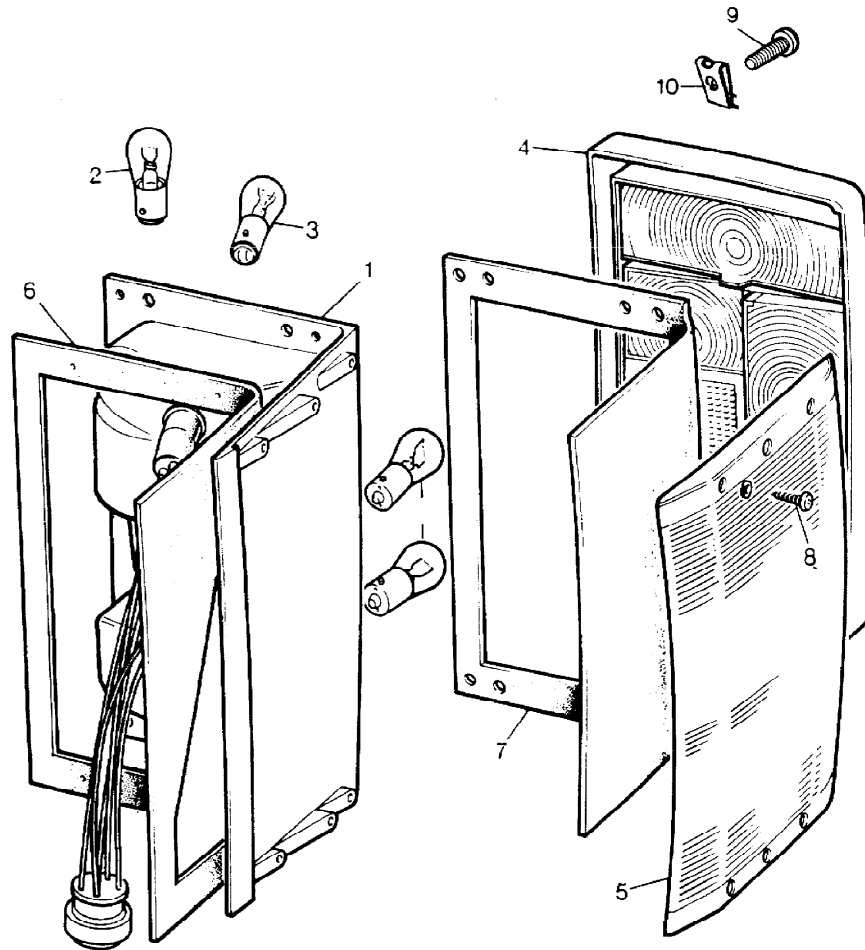

MODEL RANGE ROVER
BLOCK TS 5323/A
PAGE MA 8

BODY ELECTRICS - REAR LAMPS UPTO VEHICLE NO CA274120 - 2 DOOR
CA273922 - 4 DOOR

ILL	PART NO	DESCRIPTION	QTY	REMARKS
1	RTC5776	REAR LAMP BODY ASSEMBLY RH	1	
	RTC5777	REAR LAMP BODY ASSEMBLY LH	1	
2	264591	+Bulb Fog/Reverse & Rear Lamp	6	
3	264590	+Bulb Stop Tail	2	
4	AEU1519	Lens Rear RH	1	
	AEU1520	Lens Rear LH	1	
5	RTC5294	Lens Side RH	1	
	RTC5295	Lens Side LH	1	
6	AEU1525	Gasket Inner	2	
7	AEU1523	Gasket Outer	2	
8	AEU1524	Screw Set	2	
9	79231	Screw Rear	8	
	AR608081	Screw Side	4	
10	79039	Spire Clip	12	

Parts Not Applicable to USA.

403