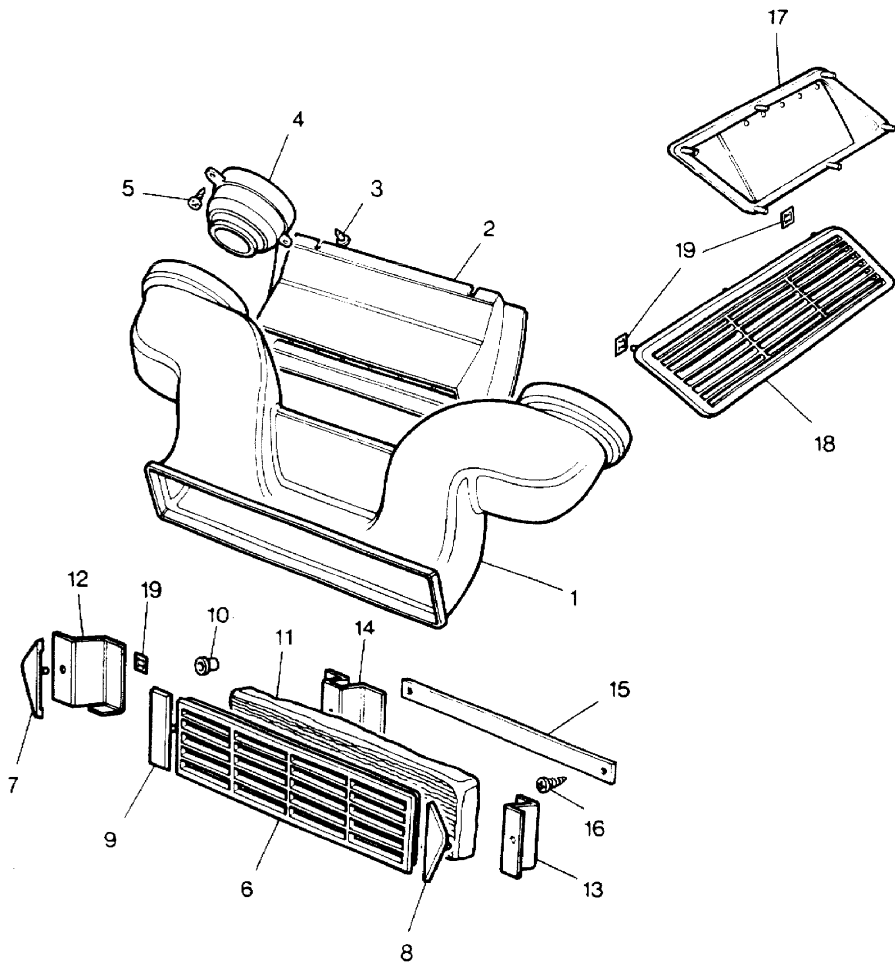

MODEL RANGE ROVER
BLOCK N 215/A
PAGE LC 8

HEATING SYSTEM - FRESH AIR SYSTEM

ILL	PART NO	DESCRIPTION	QTY	REMARKS
1	390693	Fresh Air Duct	1	
2	390545	Face Level Ventilator	1	
3	78655	Drive Screw	2	
4	391306	Face Level Ventilator Outlet	2	
5	79027	Drive Screw	4	
6	390607	Grille Air Intake-Bonnet	3	
7	390608	End Capping RH	1	
8	390609	End Capping LH	1	
9	390610	Centre Capping Deck Panel	2	
10	AFU3075	Retainers Centre Capping	4	
11	MXC3910	Filter Pad Air Intake	3	
12	391236	Support Bracket RH	1	
13	391237	Support Bracket LH	1	
14	391235	Support Bracket	3	
15	392202	Retaining Strip	3	
16	AB608031L	Drive Screw	6	
17	MUC2180	Inner Vent RH)Rear Quarter	1	
	MUC2181	Inner Vent LH)Panel Inner	1	
18	390515	Outer Vent RH)Rear Quarter	1	)Gloss Finish
	390516	Outer Vent LH)Panel Outer	1	)
	RTC6698	Outer Vent RH)Rear Quarter	1	)Matt Finish
	RTC6699	Outer Vent LH)Panel	1	)
19	PFS104L	Fixing Clips	30	

Parts Not Applicable to USA.

383