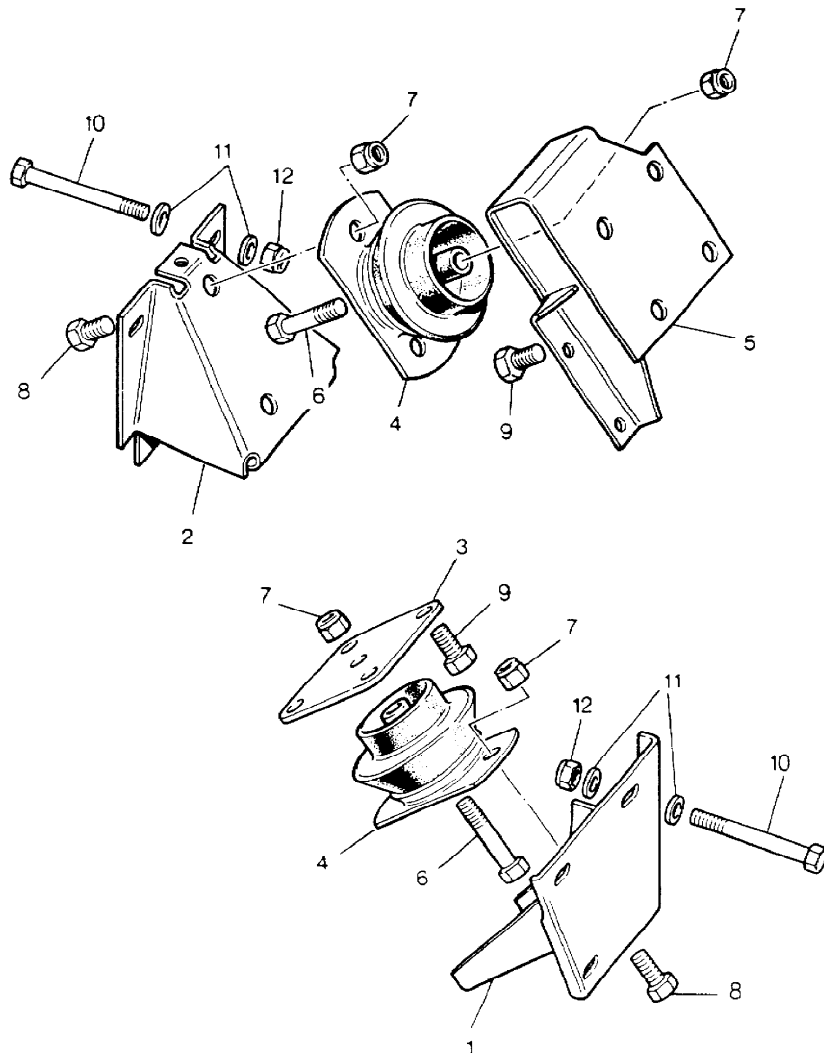

MODEL RANGE ROVER
BLOCK TS 6407
PAGE BK DT 8

ENGINE - 2500 TURBO DIESEL - MOUNTING BRACKETS - REAR

ILL	PART NO	DESCRIPTION	QTY	REMARKS
1	NTC7271	Chassis Bracket Rear Engine Mounting RH	1	
2	NTC2306	Chassis Bracket Rear Engine Mounting LH	1	
3	NRC8204	Mounting Plate	1	
4	NTC3242	Engine Mounting Rubber Rear LH	1	
	NTC7270	Engine Mounting Rubber RH	1	
5	NTC5867	Engine Mounting Bracket Rear LH	1	
	NTC7272	Engine Mounting Bracket Rear RH	1	
6	BH110121L	Bolt M10x55mm Long	2	
7	NY110041L	Nut M10	6	
8	SH110251L	Screw M10x25mm Long	4	
9	SH112201	Screw M12x20mm Long	8	
10	BH108201L	Bolt M8	6	
11	WA108051L	Plain Washer	12	
12	NY108041L	Nut-Nyloc M8	6	

Parts Not Applicable to USA.

TS 6407