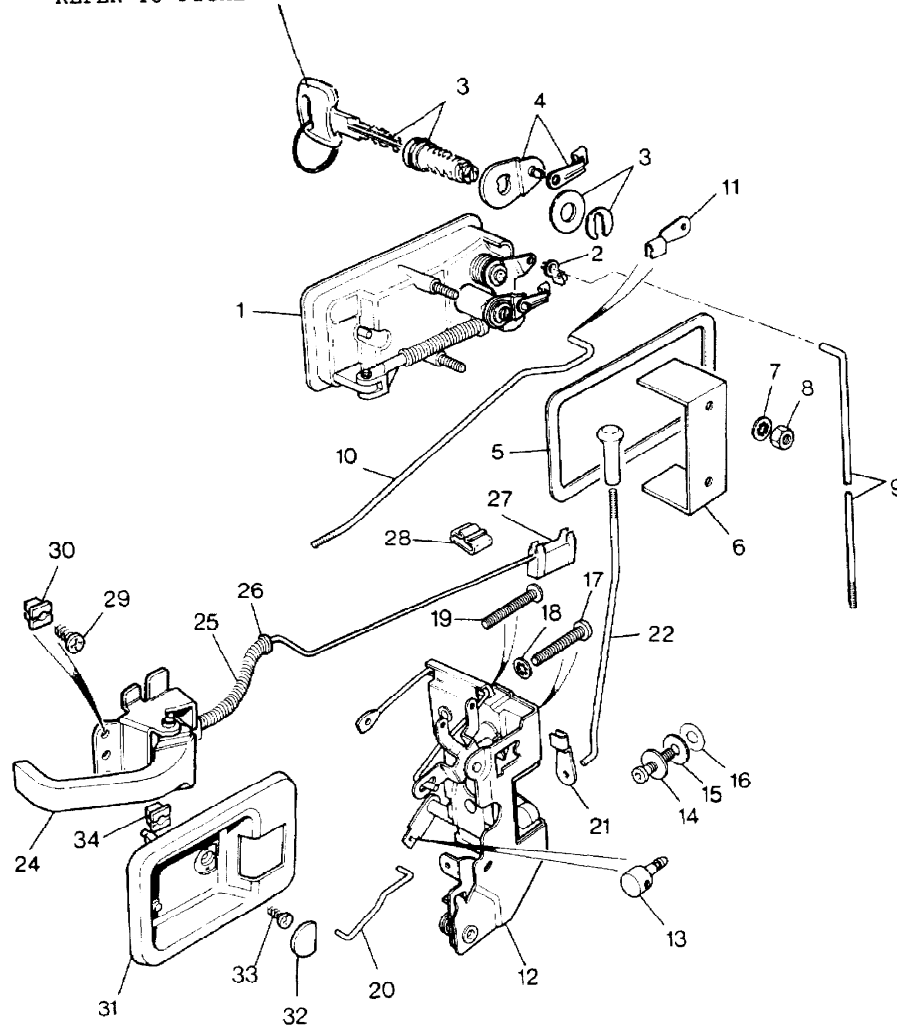

MODEL RANGE ROVER
BLOCK TS 5354/B
PAGE NE 22

REFER TO FICHE FRAME NO 2G4 OR 2G5

BODY - LOCK AND HANDLES FRONT - MANUAL & CENTRAL LOCKING (CONTINUED)
- UP TO VIN EA351032

ILL	PART NO	DESCRIPTION	QTY	REMARKS
	MUC1281LG	Remote Control Handle LH	1	
25	MTC9505	+Spring Remote Control	2	
26	WA104001L	+Plain Washer	2	
27	AFU3019	+Connecting Link	2	
28	MTC9290	Clip	2	
29	AB608051L	Screw	6	
30	CZK3264	Push On Fix	6	
31	RTC3936CC	Bezel	2	From VIN No: EA 326881
	RTC3936LG	Bezel	2	
32	RTC3937AV	Escutcheon	2	
	RTC3937CC	Escutcheon	2	
	RTC3937LG	Escutcheon	2	
33	AC608061L	Screw	4	
34	CZK3264	Push On Fix	4	4 Door
35	MUC2153	Key Blank	1	2 Door
	MUC2154	Key Blank	1	

Colour Code:
AV Brushwood
LG Flint Grey
CC Bitter Chocolate

Parts Not Applicable to USA.

522