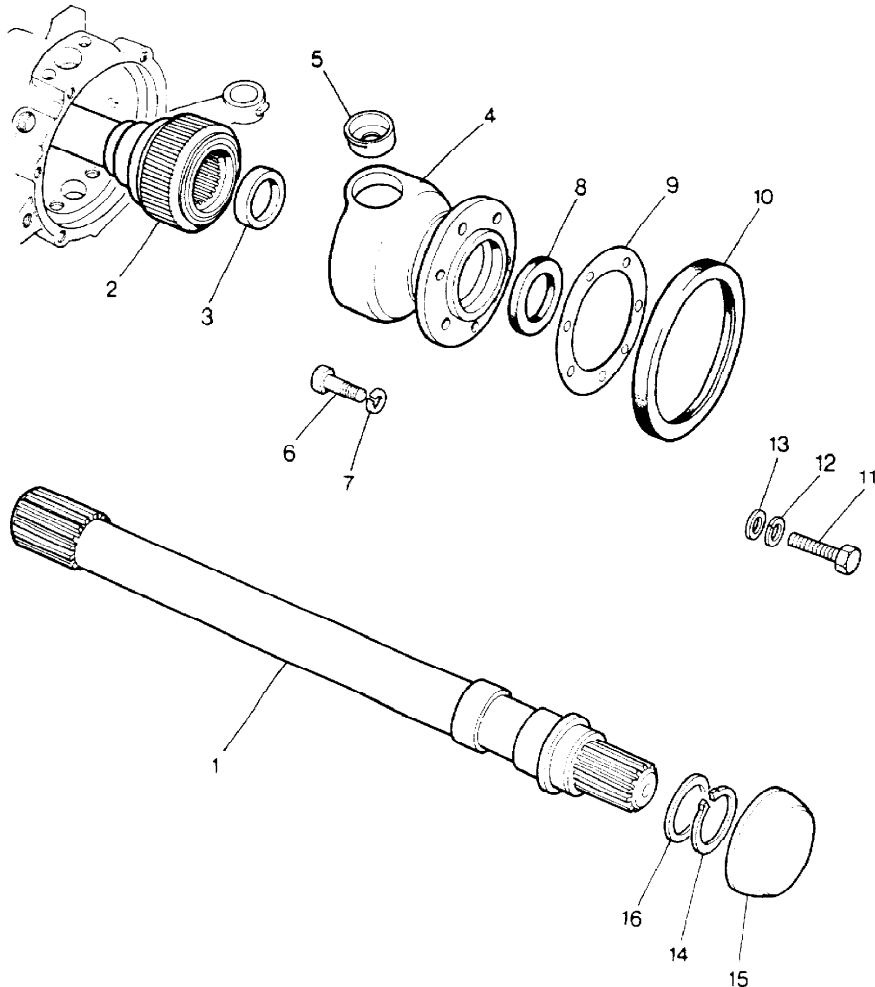

MODEL RANGE ROVER
BLOCK TS 5595/D
PAGE EA 10.20

FRONT AXLE - SHAFTS AND CV JOINT - ANTI LOCK BRAKING
- FROM THE INTRODUCTION OF VIN GA

ILL	PART NO	DESCRIPTION	QTY	REMARKS
	FTC862	Half Shaft and Constant Velocity Joint Assembly RH	1	
	FTC863	Half Shaft and Constant Velocity Joint Assembly LH	1	
1	RTC6754	+Front Half Shaft RH	1	
	RTC6755	+Front Half Shaft LH	1	
2	RTC6811	+Constant Velocity Joint for Half Shaft	2	
3	RTC5841	+Spacer	2	
4	FRC2644	Swivel Pin Bearing Housing	2	
5	FTC125	+Railko Bush Swivel Pin Bearing Housing	2	
6	FRC8528	Bolt	14	Upto VIN GA437775
	FRC8528	Bolt	12	)From VIN
	FTC1916	Bolt	2	)CA437776
7	FRC8530	Plain Washer	14	
8	571718	Oil Seal	2	
9	FRC2349	Joint Washer	2	
10	FRC2889	Oil Seal	2	
11	255205	Bolt	12	
12	WM600041L	Spring Washer	12	
13	WA106041L	Plain Washer	12	
14	549473	Circlip Half Shaft	2	
15	FTC943	Hub Cap	2	
16	FRC6782	0.450mm	A/R	
	FRC6783	0.600mm	A/R	
	FRC6784	0.750mm	A/R	
	FRC6785	0.900mm	A/R	
	FRC6786	1.050mm	A/R	
	FRC6787	1.200mm	A/R	
	FRC6788	1.350mm	A/R	
	FRC6789	1.500mm	A/R	
	FRC6790	1.650mm	A/R	

Parts Not Applicable to USA.