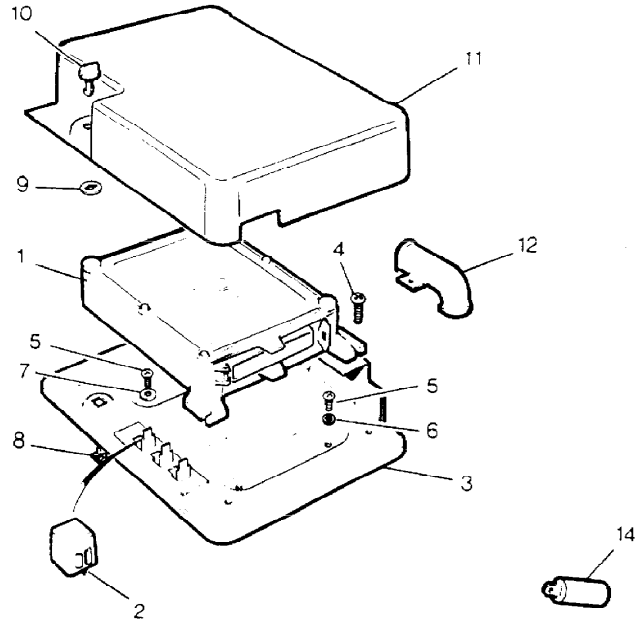

MODEL RANGE ROVER
BLOCK TS 5776/A
PAGE MB 24.02

BODY ELECTRICS - ELECTRICAL FUEL INJECTION WITH CATALYST

ILL	PART NO	DESCRIPTION	QTY	REMARKS
1	PRC6977	Electronic Control Unit Fuel Injection with Feedback	1	3.5 Litre Engine
	PRC6999	Electronic Control Unit Fuel Injection	1	3.9 Litre Engine With Catalyst
	PRC8702	Electronic Control Unit Fuel Injection (14 CUX)	1	Upto VIN FA399972 From VIN GA399973
	PRC9061	Electronic Control Unit Fuel Injection (14 CUX)	1	Upto VIN HA600163 From VIN HA600164
2	AFU2913	Relay Electronic Fuel Injection	2	
3	MUC6790	Base Plate Assembly	1	
4	SE106161L	Screw Fixing Electronic Control Unit to Base Plate	3	
5	SE106121L	Screw) Fixing Base	4	
6	WA106041L	Plain Washer) Plate To Tunnel	2	
7	WJ106001L	Plain Washer) & Outer Sill	2	
8	MUC6522	Captive Fastener	1	
9	MUC6523	Washer Captive Fastener	1	
10	MUC6524	Quarter Turn Fastener	1	
11	MUC6789	Cover Electronic Control Unit	1	
12	MUC6313	Cable Protection	1	

Parts Not Applicable to USA.

445