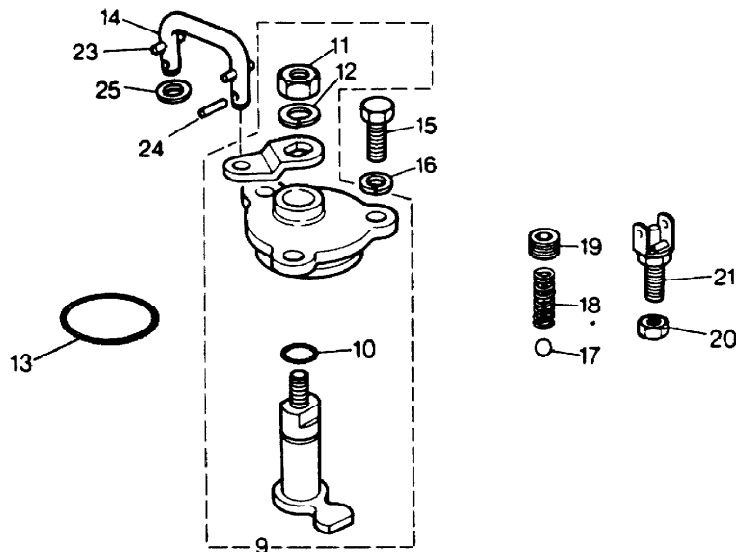

Parts Not Applicable to USA

VS 3735 B

MODEL RANGE ROVER  
BLOCK VS 3735/B  
PAGE DC 8.02

TRANSFER GEARBOX-LT230T-TRANSFER DIFF LOCK-CONTINUED

ILL	PART NO	DESCRIPTION	QTY	REMARKS
9	FRC8041	SELECTOR HSG ASSEMBLY	1	
10	FRC5576	+O Ring	1	*
11	NY108041L	+Nut	1	
12	WA108051L	+Washer	1	
13	FRC5473	O Ring	1	*
14	FRC8544	Connecting Link Assy	1	
15	SH108251L	Screw	1	
16	WA108051L	Washer Plain	1	
17	571146	Detent Ball	1	
18	FRC5562	Detent Spring	1	
19	SU112101	Detent Plug	1	
20	22A1613L	Diff-Lock Nut-Switch	1	
21	PRC2911	Diff-Lock Switch	1	
22	FRC6030	Selector Shaft	1	
23	FRC8394	Spring Pin	2	
24	PS103121L	Split Pin	2	
25	WA106041L	Washer Plain	2	