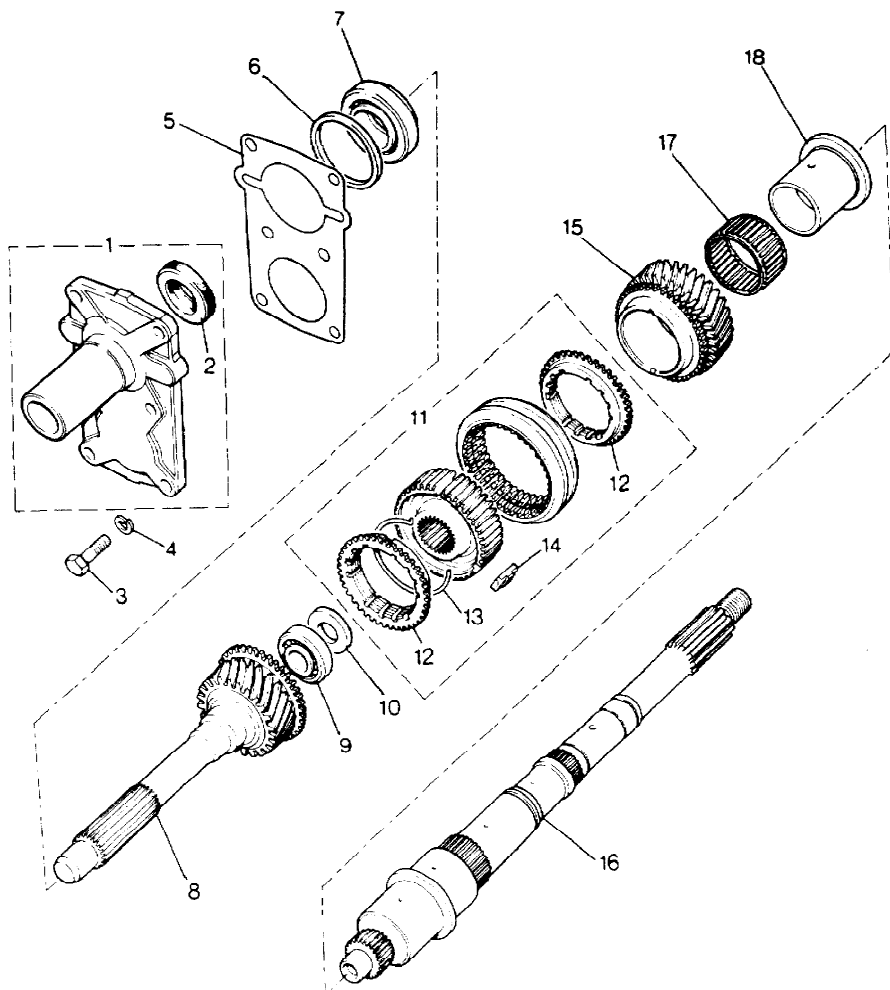

MODEL RANGE ROVER
BLOCK VS 3877A
PAGE CD M 2

MAINSHAFT

ILL	PART NO	DESCRIPTION	QTY	REMARKS
1	FRC4856	COVER ASSEMBLY	1	Upto Suffix F
	FTC311	COVER ASSEMBLY	1	Suffix F
	FTC917	COVER ASSEMBLY	1	Suffix G & H
2	UKC1060	+Oil Seal-Front Cover	1	*
3	SH108251L	Screw	6	
4	WA108051L	Spring Washer	6	
5	FRC4873	Gasket-Cover to Gearbox	1	*Upto Suffix F
6	FTC316	Gasket-Cover to Gearbox	1	Suffix F, G & H
	FRC4327	1.51mm	A/R	
	FRC4329	1.57mm	A/R	
	FRC4331	1.63mm	A/R	
	FRC4333	1.69mm	A/R	
	FRC4335	1.75mm	A/R	
	FRC4337	1.81mm	A/R	
	FRC4339	1.87mm	A/R	
	FRC4341	1.93mm	A/R	
	FRC4343	1.99mm	A/R	
	FRC4345	2.05mm	A/R	
	FRC4347	2.11mm	A/R	
	FRC4349	2.17mm	A/R	
	FRC4351	2.23mm	A/R	
	FRC4353	2.29mm	A/R	
	FRC4355	2.35mm	A/R	
	FRC4357	2.41mm	A/R	
	FRC4359	2.47mm	A/R	
	FRC4361	2.53mm	A/R	
	FRC4363	2.59mm	A/R	
	FRC4365	2.65mm	A/R	
	FRC4367	2.71mm	A/R	
	FRC4369	2.77mm	A/R	
7	FRC7145	Bearing	1	
8	FRC9307	Constant Pinion Shaft	1	Upto Suffix G
	FRC5834	Constant Pinion Shaft	1	Upto Suffix G
	FTC347	Constant Pinion Shaft-Petrol	1	Suffix G
	FTC921	Constant Pinion Shaft-Diesel	1	Suffix G
	FTC1392	Constant Pinion Shaft-Diesel	1	Suffix H
	FTC1293	+Disc Synchro Stop	1	
	FTC1314	Constant Pinion Shaft-Petrol	1	Suffix H
	FTC1293	+Disc Synchro Stop	1	
	RTC6751	Taper Roller Bearing-C/Pinion	1	

186

V3 3877A

* Gasket Kit RTC3889

Parts Not Applicable to USA.