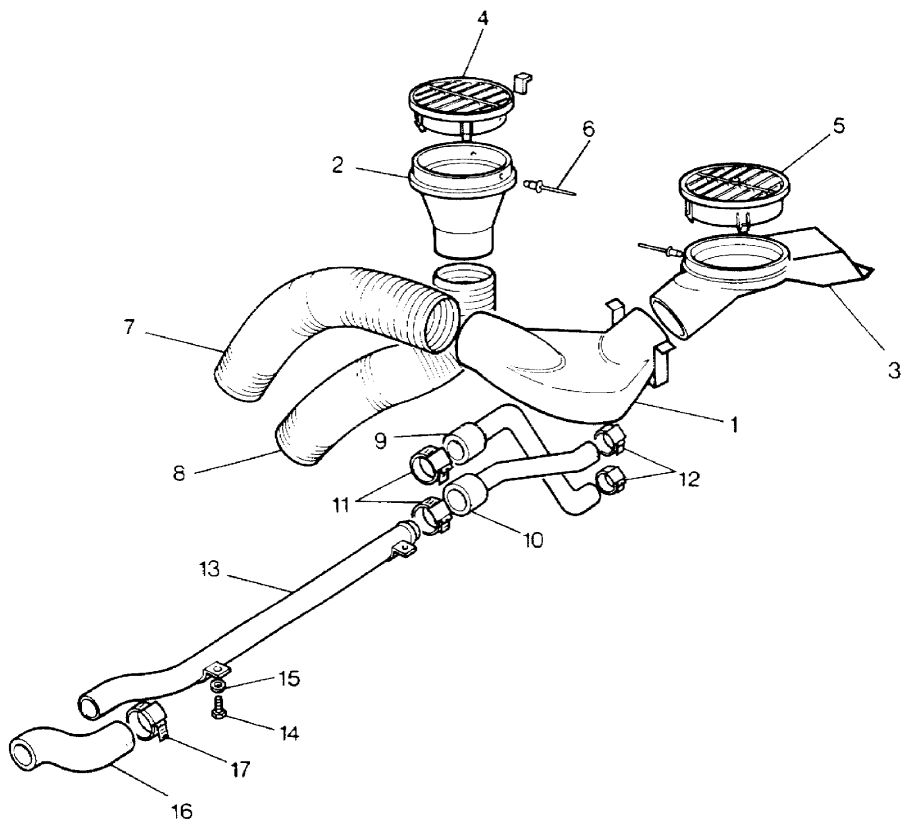

MODEL RANGE ROVER
BLOCK TS 5613
PAGE LC 4

HEATING SYSTEM - DEMISTERS AND HOSES - CARB VERSION

ILL	PART NO	DESCRIPTION	QTY	REMARKS
1	390851	Outlet Elbow RH Demister	1	
	390852	Outlet Elbow LH Demister	1	
2	390695	Connector Inner Demist Hose	2	
3	MUC2572	Connector Outer Demist Hose RH	1	
	MUC2571	Connector Outer Demist Hose LH	1	
4	MTC7707	Vent Nozzle Inner	2	Upto VIN EA350939
	MXC2043LCQ	Vent Nozzle Inner	2	From VIN EA350940
5	MTC9970	Vent Nozzle Outer RH	1	
	MTC9969	Vent Nozzle Outer LH	1	
6	78788	Pop Rivet	8	
7	MWC2600	Demister Hose Driver	1	
	390828	Demister Hose Passenger	1	
8	390829	Demister Hose Inner	2	
9	NRC2524	Heater Inlet Hose	1	Upto VIN GA435003
	BTR215	Heater Inlet Hose	1	From VIN GA435004
10	NRC2523	Heater Outlet Hose	1	
11	CN100308	Hose Clip	2	
12	CN100258	Hose Clip	2	
13	ERC2143	Outlet Pipe Heater	1	
14	253004	Bolt	2	
15	WM600041L	Spring Washer	2	
16	ERC2320	Hose To Water Pump	1	
17	CN100308	Hose Clip	2	

Parts Not Applicable to USA.

380