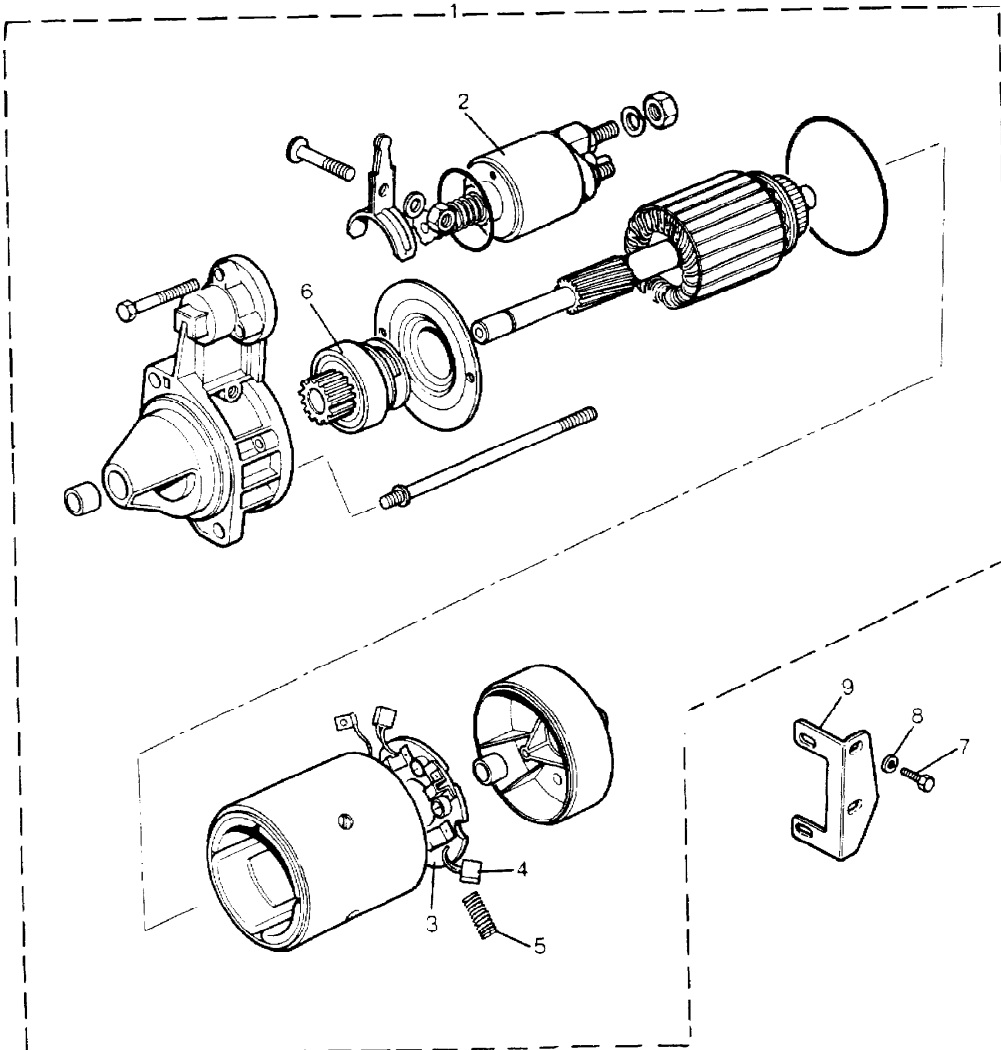

MODEL RANGE ROVER
BLOCK TS 6413
PAGE BH DT 8

ENGINE - 2500 TURBO DIESEL - STARTER MOTOR

ILL	PART NO	DESCRIPTION	QTY	REMARKS
1	PRC5669	Starter Motor Assy	1	
2	RTC5750	+Solenoid	1	
3	RTC5751	+Brush Box	1	
4	RTC5752	+Brushes-Set	1	
5	RTC5754	+Brush Springs	4	
6	RTC5753	+Drive-Clutch	1	
7	SH106161L	Screw M6x16	2	
8	WA106041L	Washer	2	
9	RTC4947	Bracket-Starter	1	
	PRC5237	Earth Lead	1	
	PRC5240	Link Lead-Solenoid	1	

Parts Not Applicable to USA.

TYPICAL ILLUSTRATION

TS6413