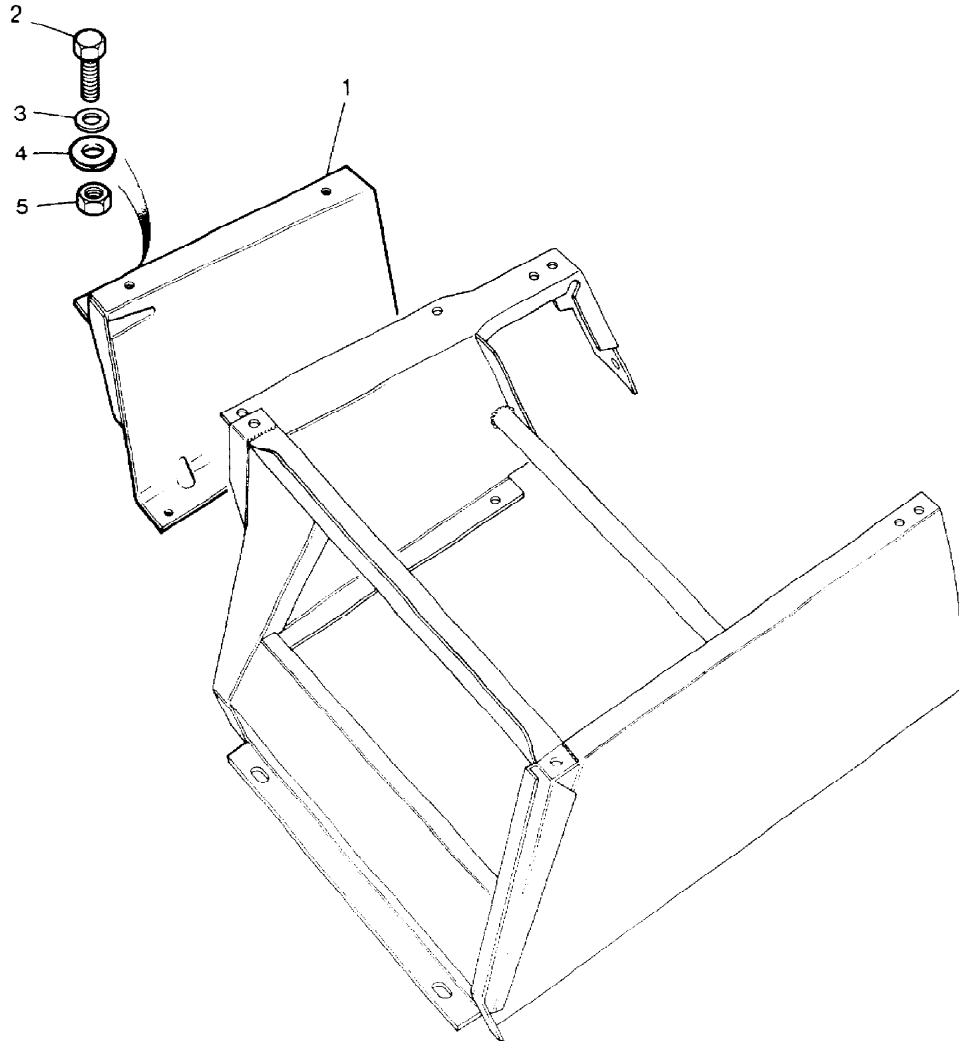

MODEL RANGE ROVER
BLOCK TS 5632
PAGE RA 12.70

SEATS - BRACKET SEAT MOUNTING - 4 DOOR UP TO VEHICLE NO. CA273922 ONLY

ILL	PART NO	DESCRIPTION	QTY	REMARKS
1	MUC3896	Bracket Seat Mounting RH	1	
	MUC3897	Bracket Seat Mounting LH	1	
2	SH108161L	Screw	8	
3	WA108051L	Plain Washer	10	
4	WJ108001L	Large Washer	8	
5	NH108041L	Nut	8	

From Vehicle VIN No DA273923 The Seat Is Fitted Directly
Onto Tunnel Plinths.

Parts Not Applicable to USA.

628