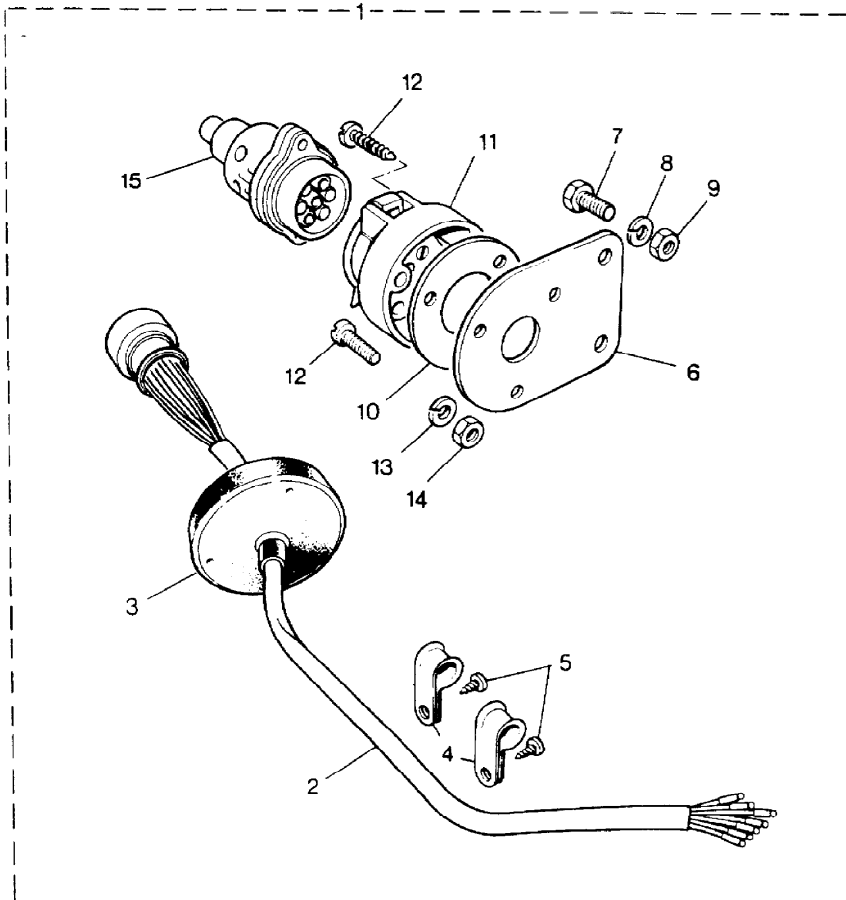

MODEL RANGE ROVER
BLOCK TS 5394/A
PAGE TA 12

OPTIONAL - TRAILER LIGHTING KIT

ILL	PART NO	DESCRIPTION	QTY	REMARKS
1	RTC3834	TRAILER LIGHTING KIT	1	
2	PRC4143	+Harness To Rear Main Harness	1	
3	PRC4540	+Waterproof Grommet	1	
4	50639	+Clip	4	
5	AB608041L	+Drive Screw	2	
	72626	+Drive screw	2	
6	577214	+Mounting Plate	1	
7	255207	+Screw	2	
8	WM600041L	+Spring Washer	2	
9	NH604041L	+Nut	2	
10	560553	+Seal	1	
11	579409	+7 Pin Socket	1	
12	78756	+Screw	3	
	AB610101L	+Screw	2	
13	WM702001L	+Spring Washer	3	Germany Only
14	HN2005L	+Nut	3	
15	579408	+Plug 7 Pin	1	

Parts Not Applicable to USA.

673