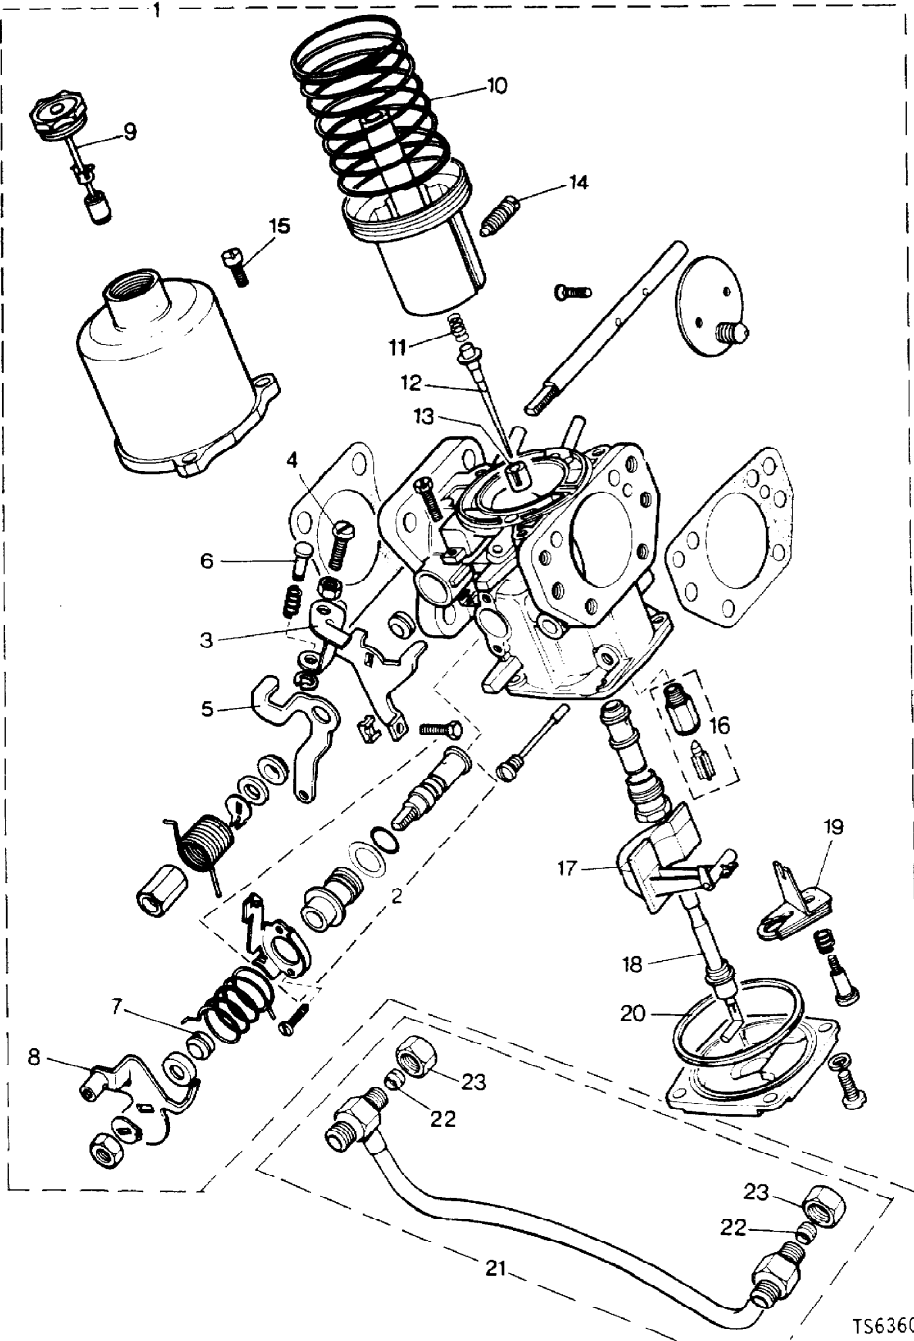

MODEL RANGE ROVER
BLOCK TS 6360
PAGE BE VC 8

ENGINE - CARBURETTER - SU TYPE - V8

ILL	PART NO	DESCRIPTION	QTY	REMARKS
1	ETC7122	CARBURETTER ASSY LH	1	)Engines 28D,29D,
	ETC7123	CARBURETTER ASSY RH	1	)30D*
	ETC7124	CARBURETTER ASSY LH	1	)Engines 26D,
	ETC7125	CARBURETTER ASSY RH	1	)27D*
2	LZX1540L	+Body Assy LH	1	
	LZX1545L	+Body Assy RH	1	
3	LZX2107L	+Throttle Lever Assy	1	
4	JZX1303L	+Screw Fast Idle	2	
5	AUD4771L	+Clip Fast Idle	2	
6	JZX1181L	+Screw Slow Run	2	
7		+Seal-Shaft	3	
8	LZX1988L	+Cam Lever Assy-LH Carb	1	
	LZX1989L	+Cam Lever Assy-RH Carb	1	
9	LZX1505L	+Damper Assy	2	
10	AUD4398L	+Piston Spring-Ident Yellow	2	
11	AUD3306L	+Spring-Mixture Needle	2	
12	NZX8076L	+Mixture Needle	2	)Engines 28D,29,
				)30D*
	NZX8077L	+Mixture Needle	2	Engines 26D,27D*
13	JZX1039L	+Needle Guide	2	
14		+Screw-Needle/Piston	2	
15	JZX1394L	+Screw-Suction Chamber/Body	6	
16	STC205	+Needle & Seat-Fuel Cut Off	2	
17	LZX1600L	+Float Assy-RH	1	
	RTC3566	+Float Assy-LH	1	
18	CUD2788L	+Jet Assy-LH	1	
	CUD2785L	+Jet Assy-RH	1	
19	CUD2399L	+Bi-Metal Assy	2	
20		+Seal-Float Chamber Lid	2	
21	ETC7127	FUEL PIPE ASSY-Inter Carbs	1	
22	612064	+Olive 5/16"	2	
23	534790	+Nut 7/16"UNF	2	
	RTC6072	Seal Kit	1	

* Engines Suffix 'C'

Parts Not Applicable to USA.

TS6360