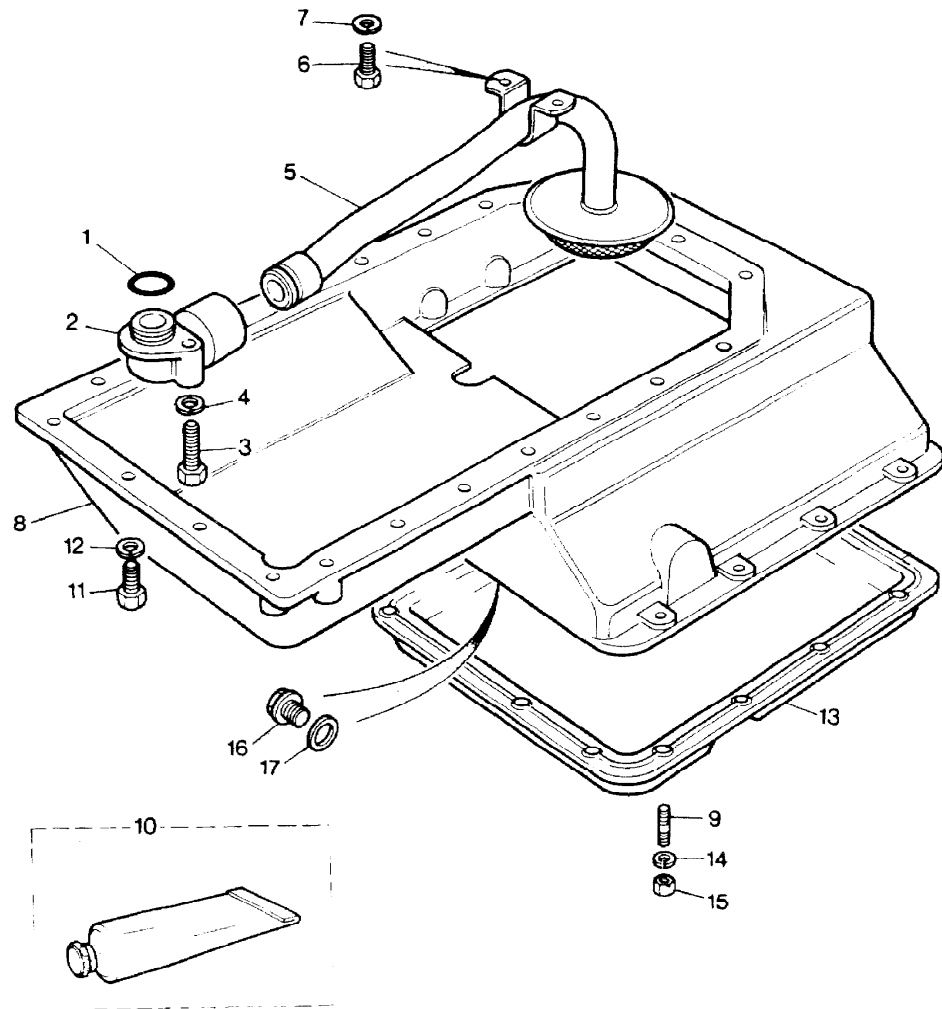

MODEL RANGE ROVER
BLOCK TS 5926
PAGE BA DT 14

ENGINE - 2400 TURBO DIESEL - SUMP

ILL	PART NO	DESCRIPTION	QTY	REMARKS
1	AEU2281L	O Ring-Adaptor/Block	1	*
2	AEU2277L	Adaptor-Pick-Up Pipe	1	
3	BH106101L	Bolt M6x50mm-Adaptor/Block	2	
4	WL106001L	Spring Washer	2	
5	RTC4955	Pick-Up Pipe	1	
6	SH106151L	Screw M6X15-Pipe/Block	2	
7	WA106041L	Spring Washer	2	
8	RTC4920	Upper Sump	1	
9		+Stud M6x35	18	
10	RTC3254	Sealant-Sump/Block & Lower Sump	A/R	
11	BH106041L	Bolt M6x20mm	21	
12	WL106001L	Spring Washer	21	
13	RTC4921	Lower Sump	1	
14	WL106001L	Spring Washer M6	18	
15	NH106041L	Nut M6	18	
16	BAU4978L	Plug-Oil Drain	1	
17	BAU4979L	Sealing Washer	1	*

* Part of Engine Gaskets/Seals Kit STC158

Parts Not Applicable to USA.

114