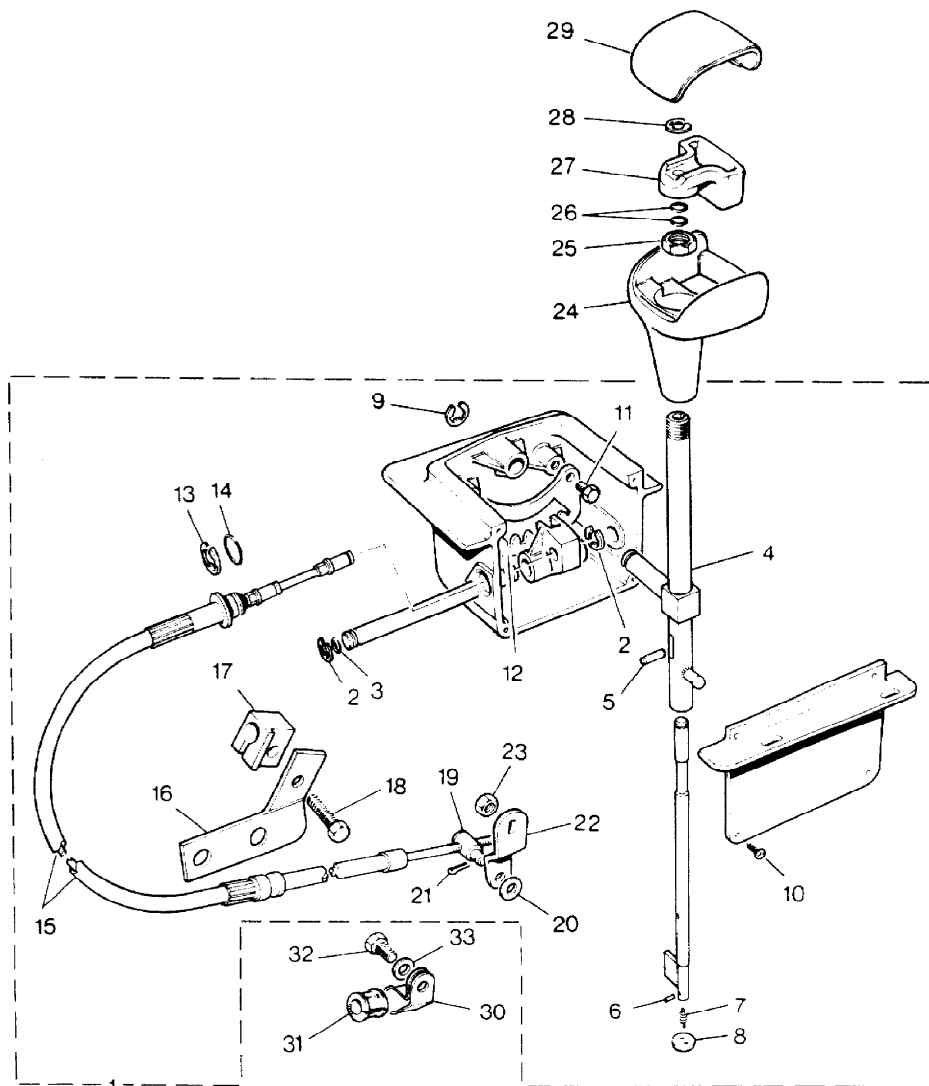

MODEL RANGE ROVER
BLOCK TS 5823/B
PAGE CE A 2

AUTOMATIC TRANSMISSION ZF - GEARCHANGE

ILL	PART NO	DESCRIPTION	QTY	REMARKS
1	FTC822	GEARCHANGE ASSEMBLY	1	
2	FRC8707	+ 'E' Clip-Cross-Shaft	2	
3	FRC8711	+ 'O' Ring	2	
4	RTC5008	+ Gear Lever Assembly	1	
5		+ Cross Pin	1	* +
6	PA103061	+ Spring Pin	1	
7		+ Spring-Button Return	1	* +
8		+ Spring Retainer	1	* +
9	FRC8707	+ 'E' Clip-Gear Lever	1	
10	AB606041	+ Screw-Side Cover	4	
11	SH106101L	+ Bolt	2	
12	FRC9220	+ Coxcomb	1	
13	FRC8709	+ 'E' Clip	1	
14	FRC8712	+ 'O' Ring	1	
15	FTC566	+ Gearchange Cable	1	
16	FRC8742	Bracket-Cable	1	
17	FRC8743	Clamp-Cable	1	
18	SH108301L	Screw-Cable-Clamp	1	
19	FRC7630	Cable Trunnion	1	
20	WA108051L	Washer	1	
21	PS104127L	Split Pin	1	
22	FRC8744	Lever-Gearbox	1	
23	FRC6915	Nut-Lever	1	
24	FRC9357	Gear Knob 3.5 Engine and 3.9 Engine	1	
25	FRC8468	Nut-Gear Knob	1	
26	FRC9359	'O' Ring	2	
27	FRC8457	Button-Gear Knob	1	Upto EA331995
	FTC578	Button-Gear Knob	1	From EA331996
28	FRC8708	'E' Clip-Gear Knob	1	
29	FRC8698	Cap-Gear Knob 3.5 Engine and 3.9 Engine	1	
30	50641	'P' Clip	1	
31	589254	Grommet	1	
32	SH108161L	Screw	1	
33	WA108051L	Washer	1	

* Part of RTC5008

+ Not Serviced

Parts Not Applicable to USA.

211