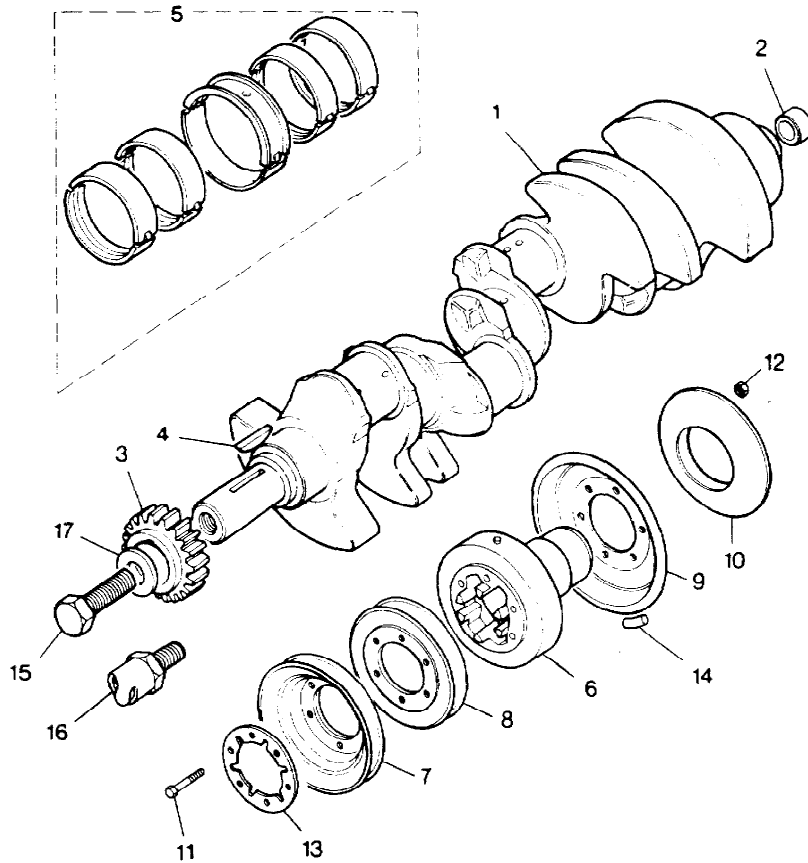

MODEL RANGE ROVER
BLOCK TS 5560/A
PAGE BA VC 12

ENGINE - (CARB) - CRANKSHAFT

ILL	PART NO	DESCRIPTION	QTY	REMARKS
1	612989	Crankshaft	1	
2	549911	Bush-Primary Shaft	1	Manual G/Box Only
3	90602372	Sprocket-Timing Chain	1	
4	90602025	Key-Damper-Sprocket C/Shaft	1	
5	RTC1718	Kit-Bearing-STD	1	)
	RTC171810	Kit-Bearing .010 US C/Shaft	1	)Engine Set
	RTC171820	Kit-Bearing .020 US C/Shaft	1	)See Note
6	ERC5462	Torsional Vibration Damper	1	
7	ETC5679	Pulley-Water Pump/Alt	1	
	ETC6647	Pulley-Water Pump	1	)Police From)26D01514C
8	ETC4330	Pulley-Steering Pump	1	
9	603301	Balancing Rim	1	
	ETC7569	Balancing Rim	1	)Police From
	ETC7419	Adaptor & Pulley Assembly	1	)26D01514C
10	613671	Mud Deflector	1	
11	BH605131L	Bolt 5/16"UNF x 1.5/8"Long	6	
	BH605181L	Bolt 5/16"UNF x 2 1/4"Long	6	)Police From)26D01514C
12	NH605041L	Nut	6	
13	602587	Reinforcing Plate	1	
14	ERC4877	Balance Weight .17oz	A/R	
	ERC4878	Balance Weight .35oz	A/R	
	ERC4879	Balance Weight .53oz	A/R	
	ERC4880	Balance Weight .71oz	A/R	
15	ERC417	Bolt-Damper-Crankshaft	1	) Alternatives
16	610178	Starting Dog	1	)
17	ERC416	Plain Washer Use With Bolt	1	
	602411	Plain Washer Use With Dog	1	
	611612	Belt-Crank to Water Pump	1	
	614106	Belt-Crank to Water Pump	1	)Police From)26D01514C

NOTE: Latest Condition Does Not Have Thrust Plate On Bottom Half Of Centre Bearing.

Parts Not Applicable to USA.