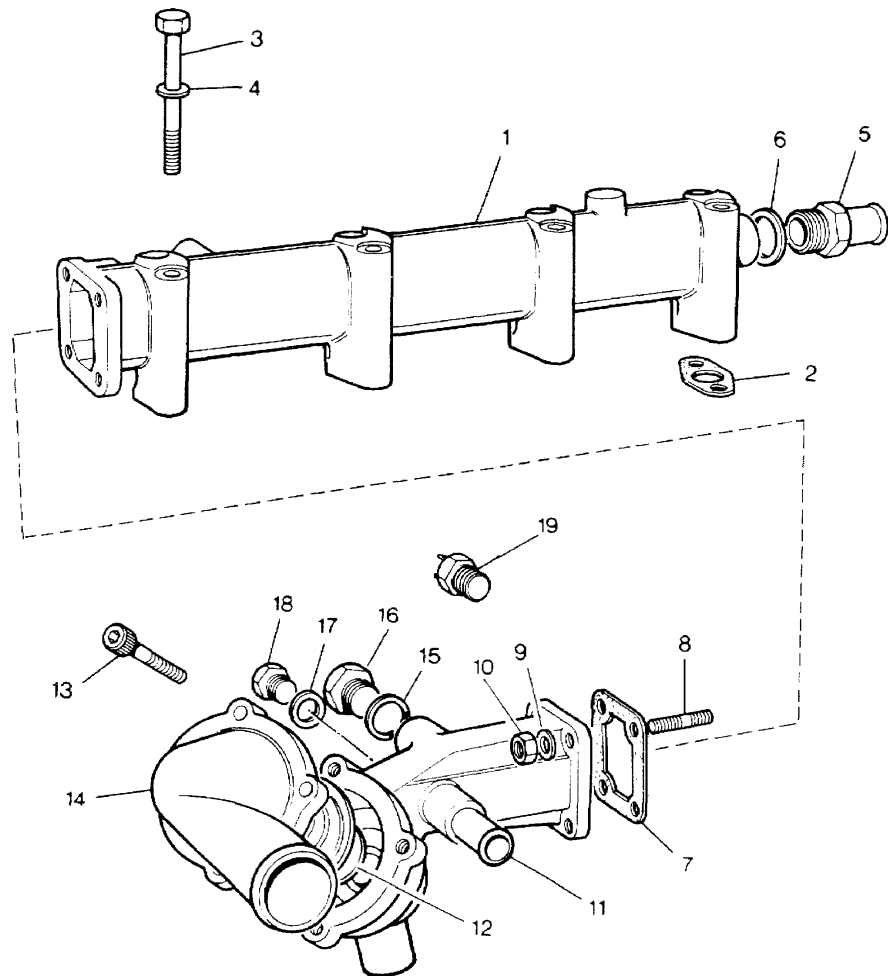

MODEL RANGE ROVER
BLOCK TS 5940
PAGE BB DT 18

ENGINE - 2500 TURBO DIESEL - WATER MANIFOLD/THERMOSTAT

ILL	PART NO	DESCRIPTION	QTY	REMARKS
1	RTC5726	Water Manifold	1	
2	AEU2201L	Gasket-Manifold/Head	4	**
3	BH106161L	Bolt-M6x80mm	8	
4	WA106001L	Plain Washer	12	
5	AEU2202L	Adaptor-M16	1	
6	AEU2094L	Sealing Washer	1	**
7	RTC4974	Gasket-Manifold/Thermost.Hsg	1	**
8	AEU2186L	Stud	4	
9	WA106041L	Plain Washer	4	
10	NH106041L	Nut	4	
11	RTC6778	Thermostat Housing	1	
12	RTC6673	Thermostat-87C & Cover Assy	1	
13	SS106201L	Screw M6x20mm	4	
14	RTC6667	Cover-Thermostat Housing	1	
15	RTC6773	Sealing Washer	1	**
16	RTC6779	Plug	1	
17	RTC5016	Sealing Washer	1	
18	RTC6780	Plug	1	
19	PRC8170	Switch-Temp/Sensor (Air Con)	1	

** Part Of Kit RTC4993

Parts Not Applicable to USA.

156