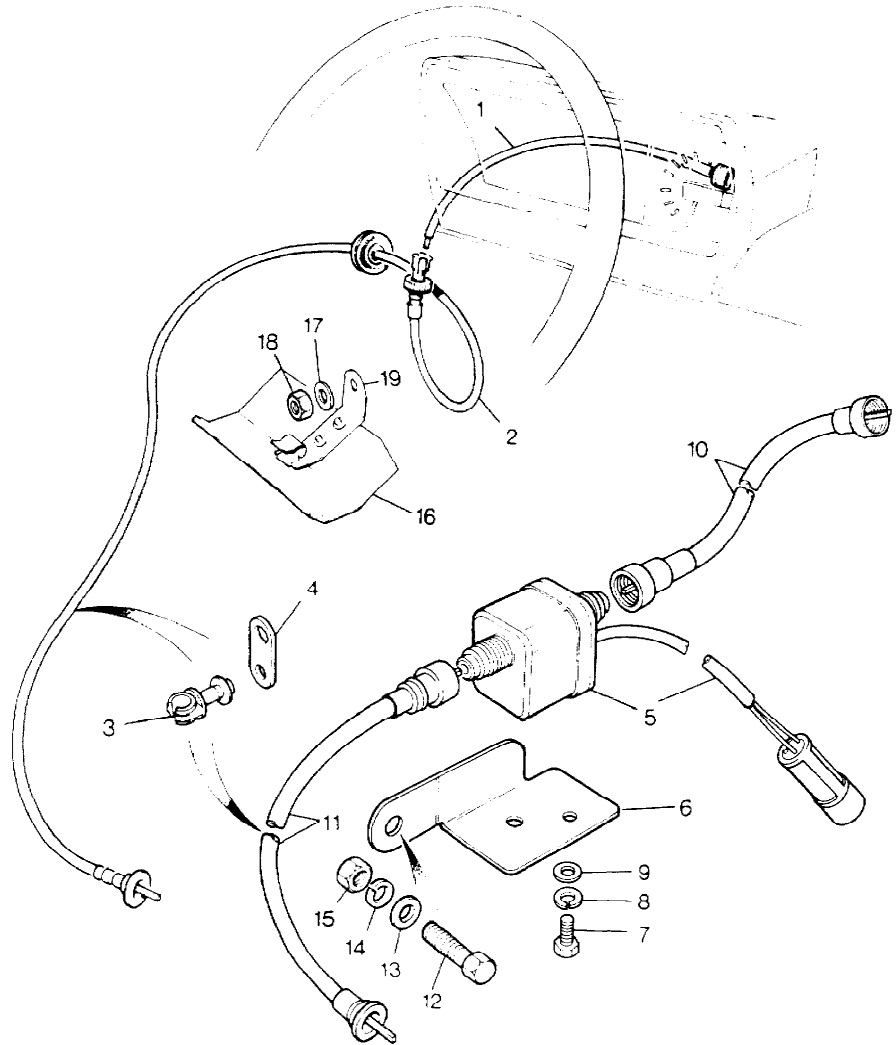

MODEL RANGE ROVER
BLOCK TS 5314/B
PAGE MD 8

BODY ELECTRICS - SPEEDOMETER CABLE

ILL	PART NO	DESCRIPTION	QTY	REMARKS
1	PRC5568	Speedometer Cable Instrument End	1	)
	PRC4711	Speedometer Cable Instrument End	1	Saudi Arabia)
2	PRC5564	Speedometer Cable Gearbox End	1	Manual & Automatic)Two Piece
	PRC5565	Speedometer Cable Gearbox End	1	Manual & Automatic)
	PRC5115	Speedometer Cable Gearbox End	1	LH Stg) Manual & Automatic) Saudi Arabia LH) Stg)
3	PRC3180	Clip	1	)
4	PRC2979	Clamp Plate	1	)
	PRC6017	Speedometer Cable	1	RH Stg) Man & Auto)
	PRC6018	Speedometer Cable	1	LH Stg)One Man & Auto)Piece
	PRC6035	Speedometer Cable Instrument End	1	Saudi Arabia)
	PRC6043	Speedometer Cable Gearbox End	1	Saudi Arabia)
5	PRC5956	Speed Transducer	1	)
6	PRC6617	Mounting Bracket For Speed Transducer	1	)
7	SE105101L	Screw	1	)Transducer
8	WL105001L	Spring Washer	1	)to Bracket
9	WF105001L	Plain Washer	1	)
10	PRC6278	Speedo Cable Instruments to Transducer	1	)
11	PRC6320	Speedo Cable Transducer to Gearbox	1	3.5 Litre/2.4D
	PRC7949	Speedo Cable Transducer to Gearbox	1	3.9 Litre/2.5D
12	BH108201L	Screw	1	)Transducer
13	WA108051L	Plain Washer	1	)Bracket
14	WL108001L	Spring Washer	1	)to Chassis
15	NH108041L	Nut	1	)
16	NTC6115	Heatshield Assembly	1	)
17	WA108051L	Plain Washer	1	)
18	NH108041L	Nut	1	)
19	NTC6994	Cable Clip	1	)

469