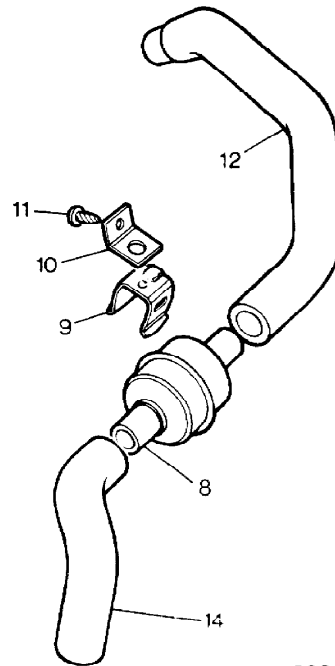

MODEL RANGE ROVER
BLOCK M 890/V
PAGE BE VC 14

ENGINE - (CARB) - BREATHER-FILTER AND FLAME TRAPS

ILL	PART NO	DESCRIPTION	QTY	REMARKS
1	606168	Breather Filter	1	
2	613805	Clip, Filter Retaining	1	
3	610025	Mounting Bracket-Filter	1	
4	AB610061	Screw No.10 x 3/4"	1	
5	RTC3725	Spire Nut No.10	1	
6	611109	Hose-Filter To Air Cleaner	1	
7	611110	Hose-Filter To Cyl Block	1	
8	603330	Flame Trap	2	
9	603376	Retaining Clip	2	
10	611351	Mounting Bracket	2	
11	AB610031L	Screw No.10 x 3/8	2	
12	90611112	Hose, Trap To Carburetters LH	2	
	613402	Hose, Trap To Carburetters LH	2	Su Carbs
13	611113	Hose-Trap-RH Cover	1	
	611092	Hose, Trap To RH Cover	1	Su Carbs
14	611114	Hose-Trap-LH Cover	1	
	613718	Hose-Trap To RH Cover	1	Su Carbs
	ERC3931	Hose-Trap to Carb RH	1	
	611097	Hose-Trap To Carb RH	1	Su Carbs
	AEU1446	Clip Flame Trap Retaining	2	
	WA702101L	Plain Washer	2	
	ETC7188	Flame Trap	1	

Parts Not Applicable to USA.

M 890V