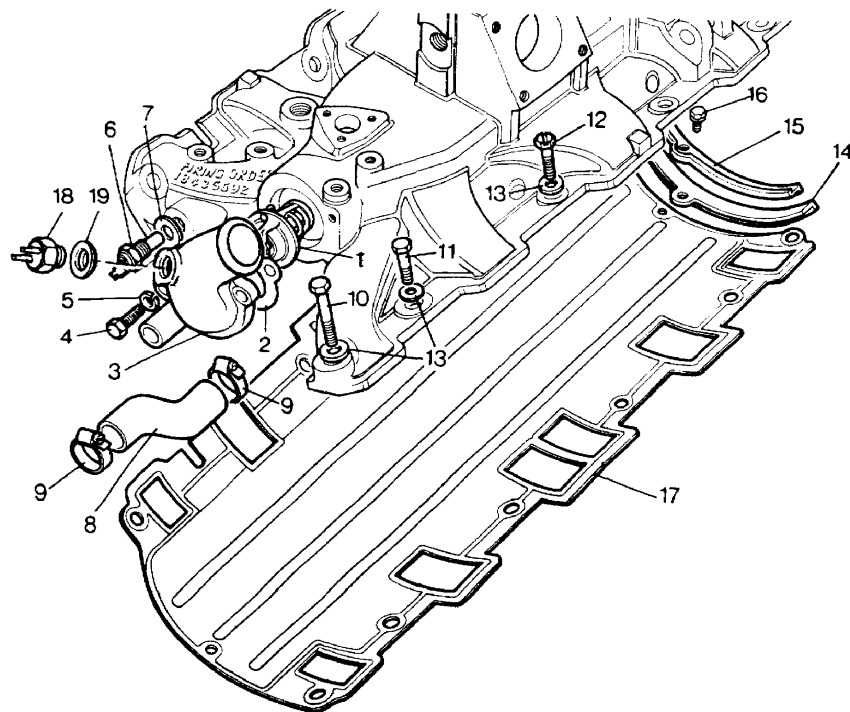

MODEL RANGE ROVER
BLOCK M 880/A
PAGE BD VC 4

ENGINE - (CARB) - INLET MANIFOLD - CONTINUED

ILL	PART NO	DESCRIPTION	QTY	REMARKS
1	ETC4765	Thermostat, 88	1	
2	611786	Gasket, Outlet Elbow	1	*
3	ETC6135	Elbow, Outlet Pipe	1	Air Con
	ETC4596	Elbow, Outlet Pipe	1	
4	SH505091B	Screw, 5/16"UNC x 7/8"	2	
5	WM600051L	Spring Washer	2	
6	568055	Transmitter-Water Temp	1	
	PRC6317	Transmitter-Water Temp	1	Air Con
7	90568054	Joint Washer	1	*
8	ERC2320	Hose-Pipe/Pump	1	
9	CN100308	Clip-Hose	2	
10	BH506161L	Bolt-3/8"UNC x 2"	2	
11	BH506121L	Bolt-3/8"UNC x 1.1/2"	6	
12	90611504	Bolt-3/8"UNC x 15/16"	4	
13	2204L	Plain Washer	12	
14	602099	Seal-Gasket/Block	2	*
15	602076	Clamp	2	
16	602236	Screw & Washer	2	
17	ERC3990	Gasket-Manifold/Block	1	*
18	PRC3505	Switch-Fan	1	
19	C457593	Sealing Washer	1	
	ERC2319	Hose-By Pass Thermostat	1	

* Part of Engine Gasket Kit RTC3337

Parts Not Applicable to USA.

31