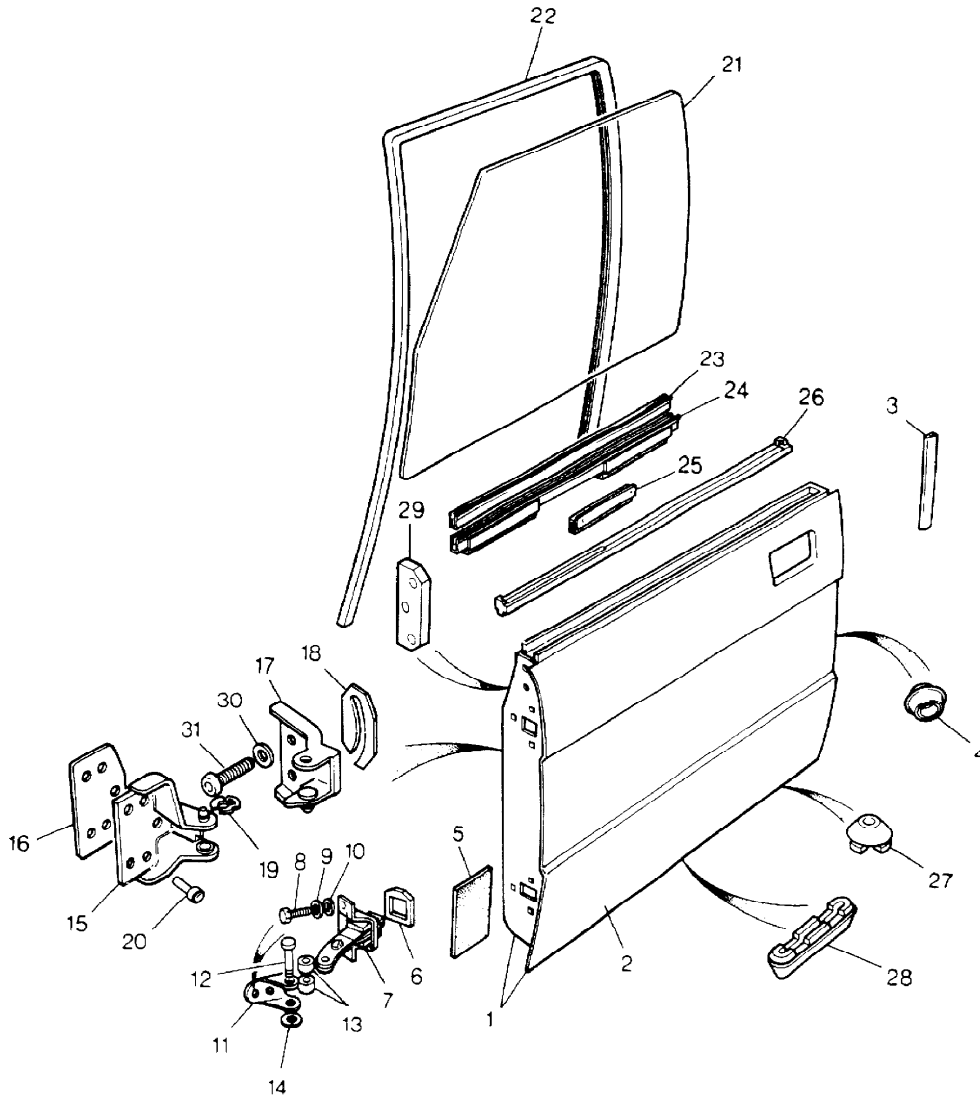

ILL	PART NO	DESCRIPTION	QTY	REMARKS
1	MWC5850	Front Door Assembly RH	1	
	MWC5851	Front Door Assembly LH	1	
2	MXC2064	+Outer Panel RH	1	
	MXC2063	+Outer Panel LH	1	
3	DZA6330	Door Edge Protector	2	
4	338013	Grommet) Puddle Lamp	A/R	
	338023	Grommet) Hole	A/R	
5	392748	Anti Rattle Pad Lower	4	100x75x20mm
	392745	Anti Rattle Pad Lower	2	230x100x10mm
6	MWC8665	Gasket Checkstrap	2	Upto VIN GA438333
	MXC8335	Gasket Checkstrap	2	From VIN GA438334
7	MXC1966	Checkstrap Link RH	1	
	MXC1967	Checkstrap Link LH	1	
8	SH106161L	Screw	8	
9	WL106001L	Spring Washer	8	
10	WA106041L	Plain Washer	8	
11	MTC9066	Bracket	2	
12	CLP6552	Roll Pin	2	
13	MTC9631	Spacer	4	
14	MTC9632	Circlip	2	
15	MXC2164	Hinge A Post RH Upper	1	
	MXC2165	Hinge A Post LH Upper	1	
	MXC5770	Hinge A Post RH Lower	1	
	MXC5771	Hinge A Post LH Lower	1	
	MXC1867	Plate Door Hinge Retaining	4	
16	MWC8680	Shim A Post Hinge	4	
17	MXC2166	Hinge Door RH	2	
	MXC2167	Hinge Door LH	2	
18	MWC5845	Shim Door Hinge	2	
	MXC6035	Shim Door Hinge	2	
19	MXC5267	Circlip	4	
20	MXC4918	Screw A Post to Hinge	16	
21	MWC8436	Front Door Glass RH	1	
	MWC8437	Front Door Glass LH	1	
22	MWC9602	Glazing Channel	2	
23	MUC2325	Glass Glazing Rubber	2	
24	MUC2322	Glass Lifting Channel	2	
25	MWC2941	Locating Channel Regulator	2	
26	MXC5353	Waist Seal RH	1	)Upto VIN
	MXC5354	Waist Seal LH	1	)GA422078
	MXC8014	Waist Seal RH	1	)From VIN
	MXC8015	Waist Seal LH	1	)GA422079
27	MXC1956	Grommet-Drainseal	2	
28	MUC1733	Grommet-Drainage Hole	2	
29	MXC1867	Door Hinge Retaining Plate	2	
30	RTC613	Washer	6	
31	MXC1638	Screw	6	

518