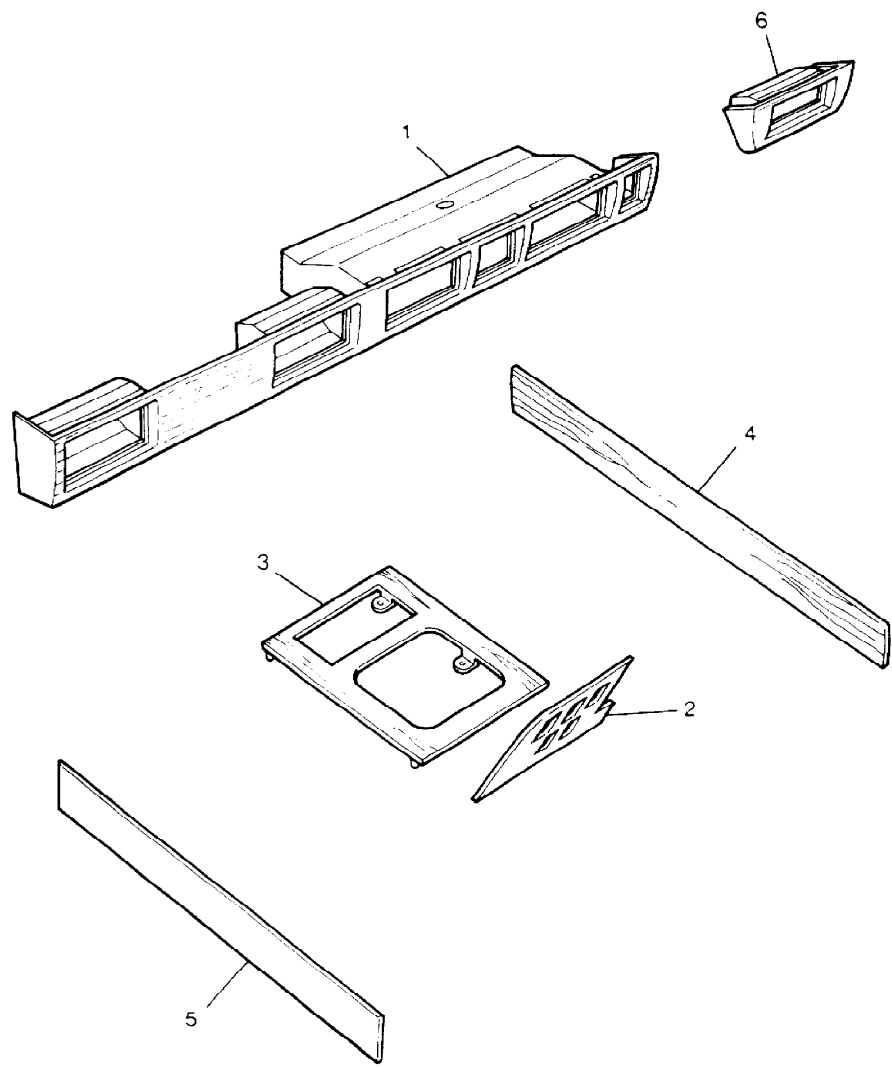

TRIM - VENEER WOOD TRIM - BURR WALNUT

ILL	PART NO	DESCRIPTION	QTY	REMARKS
1	MXC2324	Bezel Facia Rail LH Stg	1	Upto VIN GA464553
	BTR1190	Bezel Facia Rail LH Stg	1	From VIN HA464554
	MXC2325	Bezel Facia Rail RH Stg	1	Upto VIN GA464553
	BTR1189	Bezel Facia Rail RH Stg	1	From VIN HA464554
2	MXC3028	Cubby Box Switch Plate RH Stg	1	Upto VIN GA421854
	MXC3027	Cubby Box Switch Plate LH Stg	1	Upto VIN GA421854
	MXC7784	Cubby Box Switch Plate RH Stg	1	From VIN GA421855
	MXC7785	Cubby Box Switch Plate LH Stg	1	From VIN GA421855
3	MXC2321	Facia Panel Console-Manual	1	
	MXC2320	Facia Panel Console-Automatic	1	
4	MXC4843	Front Door Trim RH	1	
	MXC4844	Front Door Trim LH	1	
5	MXC4845	Rear Door Trim RH	1	
	MXC4846	Rear Door Trim LH	1	
6	MXC2322	Bezel RH Drivers Side RH Stg	1	Upto VIN FA399972
	MXC2323	Bezel LH Drivers Side LH Stg	1	Upto VIN FA399972
	MXC5986	Bezel RH Drivers Side RH Stg	1	From VIN GA399973
	BTR1188	Bezel RH Drivers Side RH Stg	1	Upto VIN GA464553
	MXC5987	Bezel LH Drivers Side LH Stg	1	From VIN HA464554
				From VIN GA399973
	BTR1187	Bezel LH Drivers Side LH Stg	1	Upto VIN GA464553
				From VIN HA464554

Fittment Of The Above Door Capping Kit To Pre 1989 Models Is Not Possible As This Affects Door Casing, Trim, Door Locking Linkage and Handles/Sill Button.

AMERICAN WALNUT-CSK ONLY

BTR463	Bezel Facia Rail	1	)
BTR1025	Switch Panel	1	)
BTR820	Facia Panel Console	1	)Not Illustrated
BTR1210	Insert-Door Pull	2	)
BTR464	Bezel Drivers Side	1	)

Parts Not Applicable to USA.

576