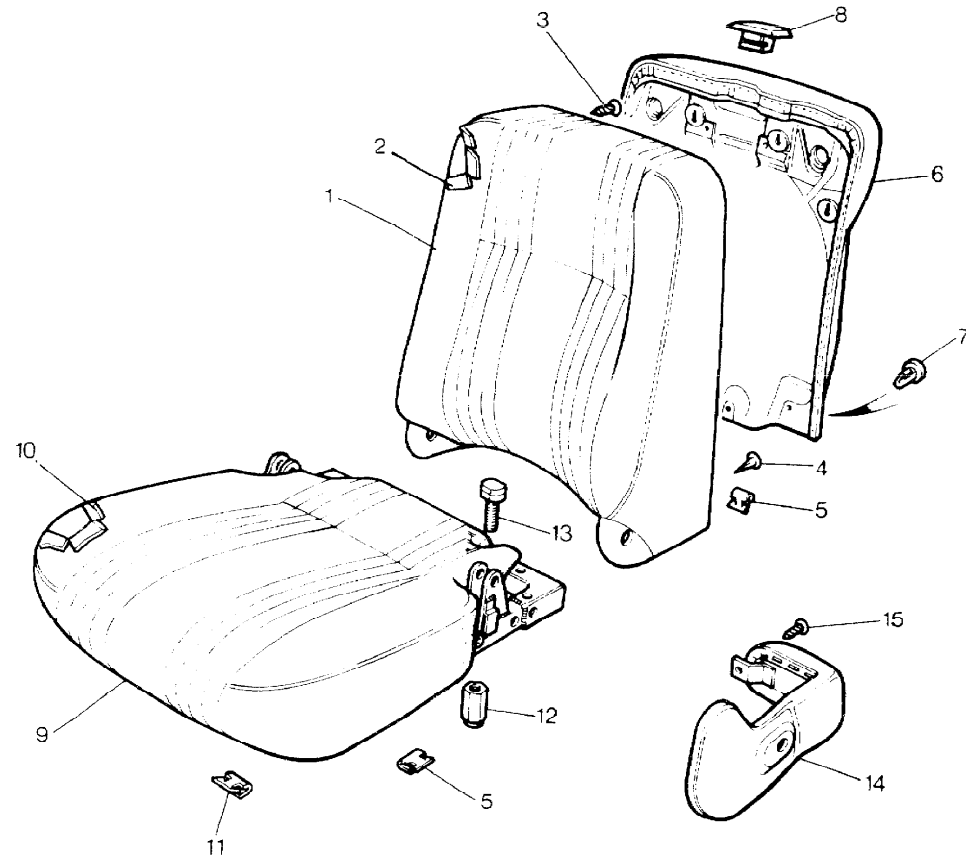

MODEL RANGE ROVER
BLOCK TS 5364
PAGE RA 10

SEATS - FRONT SEATS - 2 DOOR - UP TO VIN EA351032

ILL	PART NO	DESCRIPTION	QTY	REMARKS
1	MUC3050	SQUAB ASSEMBLY RH BROWN	1	
	MUC3051	SQUAB ASSEMBLY LH BROWN	1	
2	MUC2985	+Cover Assembly	2	
3	AB608081L	+Fastener	2	
4	RTC3750	+Fastener	16	
5	315264	+Clip	32	
6	MRC6212	Rear Panel without Map Pocket	1	
		RH		
	MRC6213	Rear Panel without Map Pocket	1	
		LH		
	MTC4890	Rear Panel with Map Pocket	1	
	MTC4891	Rear Panel with Map Pocket	1	
		LH		
7	MRC20AE	Fastener	8	
8	MRC1102	Plug	2	
9	MUC3045	CUSHION ASSEMBLY BROWN	2	
10	MUC2986	+Cover Assembly Brown	2	
11	RTC3764	+Clip	40	
12	391385	Locknut	4	
13	390957	Squab Adjuster	4	
14	MRC6206	Front Seat Finisher RH	1	
	MRC6207	Front Seat Finisher LH	1	
15	AR608031	Screw No.8	2	) Alternatives
	AB606031L	Screw No.6	2	)

Parts Not Applicable to USA.

622