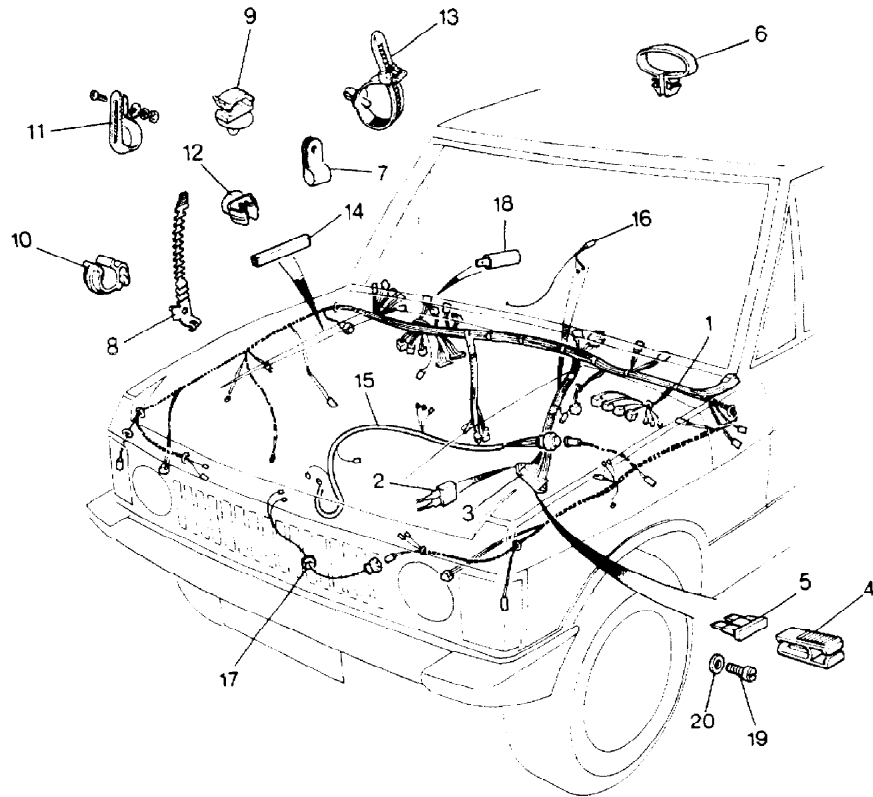

Parts Not Applicable to USA.

414

MODEL RANGE ROVER  
BLOCK TS 5778/C  
PAGE MB 4.03

BODY ELECTRICS - MAIN HARNESS, ENGINE HARNESS - CONTINUED  
FROM VIN DA274121 - 2 DOOR, DA273923 - 4 DOOR

ILL	PART NO	DESCRIPTION	QTY	REMARKS
6	PRC5274	Plastic Omega Clip White	1	)
	PRC5275	Plastic Omega Clip Blue	2	)
7	AAU3715L	Insuloid Clip	3	)
8	ADU7981L	Plastic Clip	10	) Fixing
9	AFU1090L	Plastic Clip	1	) Harnesses
10	AFU1296	Cable Clip	4	)
11	C393771L	Plastic Clip	1	)
12	ADU8267	Harness Clip	1	)
	ADU8363L	Harness Clip	2	)
13	13H9727L	Cable Tie	2	)
	AAU3686	Cable Tie	6	)
14	DRC1530	Edging Strip	1	)