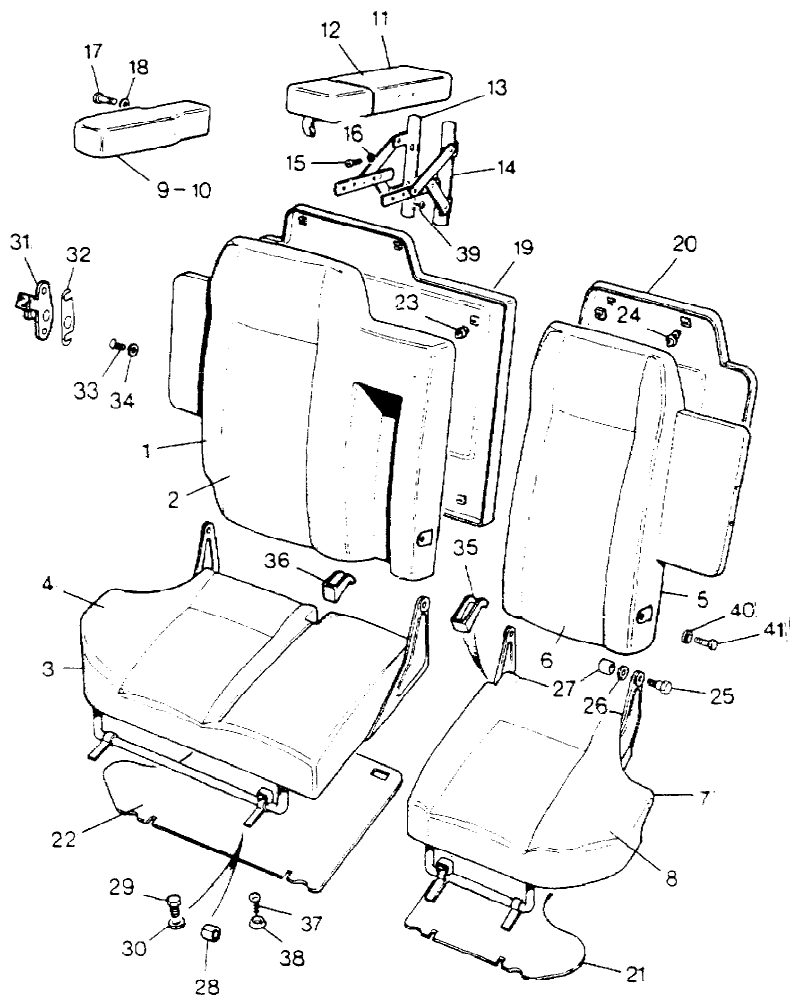

Colour Code

AA-Flipjack, LS-Grey, LUL-Winchester Grey, SUA-Sorrell Brown,
AE-Palamino, LR-Steel Grey, AUE-Brogue, BC-Bracken, LP-Silver Grey.

*Upto VIN EA351032
**From VIN FA351033
Upto VIN GA399972
***From VIN GA399973

Parts Not Applicable to U.S.A.

648