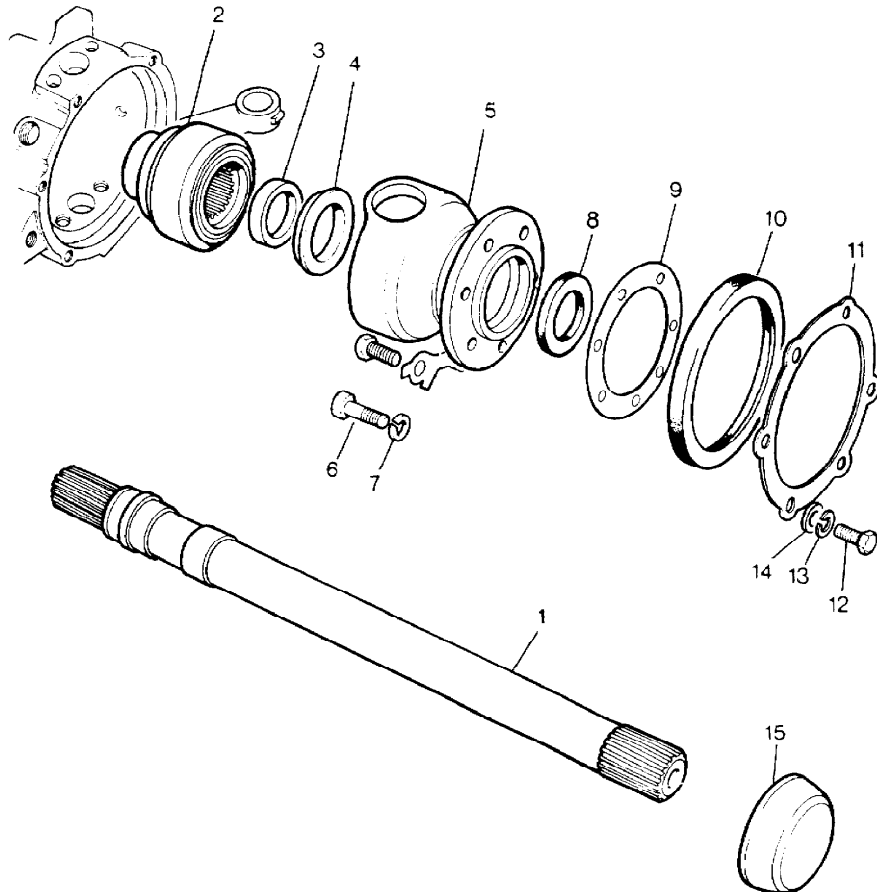

MODEL RANGE ROVER
BLOCK TS 5595/C
PAGE EA 10

FRONT AXLE - SHAFTS AND CV JOINT

ILL	PART NO	DESCRIPTION	QTY	REMARKS
	571895	HALF SHAFT & CONSTANT VELOCITY JOINT ASSEMBLY RH	1	)
	571896	HALF SHAFT & CONSTANT VELOCITY JOINT ASSEMBLY LH	1	)Suffix 'A'
1	606662	+Front Half Shaft RH	1	)Upto VIN
	606663	+Front Half Shaft LH	1	)EA305589
2	606665	+Constant Velocity Joint For Half Shaft	2	)
3	90606664	+Spacer	2	)
	FRC9518	HALF SHAFT & CONSTANT VELOCITY JOINT ASSEMBLY RH	1	)
	FRC9519	HALF SHAFT & CONSTANT VELOCITY JOINT ASSEMBLY LH	1	)From
	RTC5840	+Front Half Shaft RH	1	)Suffix 'B'
	RTC5842	+Front Half Shaft LH	1	)Axles Onwards
	RTC5843	+Constant Velocity Joint For Half Shaft	2	)From VIN
	RTC5841	+Spacer	2	)EA305590
4	571822	Thrust Sleeve	2	)
5	FRC7065	Swivel Pin Bearing Housing	2	)
6	FRC8528	Bolt	14	)
7	FRC8530	Plain Washer	14	)
8	571718	Oil Seal	2	)
9	FRC2349	Joint Washer	2	)
10	571890	Oil Seal	2	)12.5mm Thick
	FRC2889	Oil Seal	2	)9mm Thick
11	571755	Joint Washer	2	)
12	255205	Bolt	12	)
13	WM600041L	Spring Washer	12	)
14	WA106041L	Plain Washer	12	)
15	FTC943	Hub Cap	2	)From VIN GA

Parts Not Applicable to USA.

251