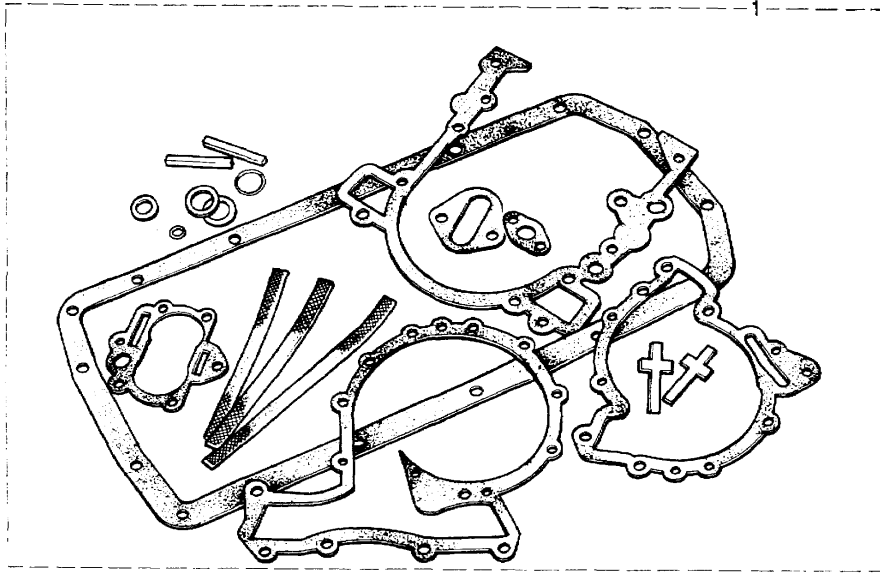

MODEL RANGE ROVER
BLOCK VS 1619
PAGE BF VI 2

ENGINE (E.F.I.) - GASKET KITS, FUEL INJECTION ENGINE

ILL	PART NO	DESCRIPTION	QTY	REMARKS
1	RTC3306	Kit, Cylinder Block Gaskets	1	
2	RTC4994	Kit, Head Gaskets & Seals	1	

Engine Rebuild Use Both Gasket Kits.

VS 1619