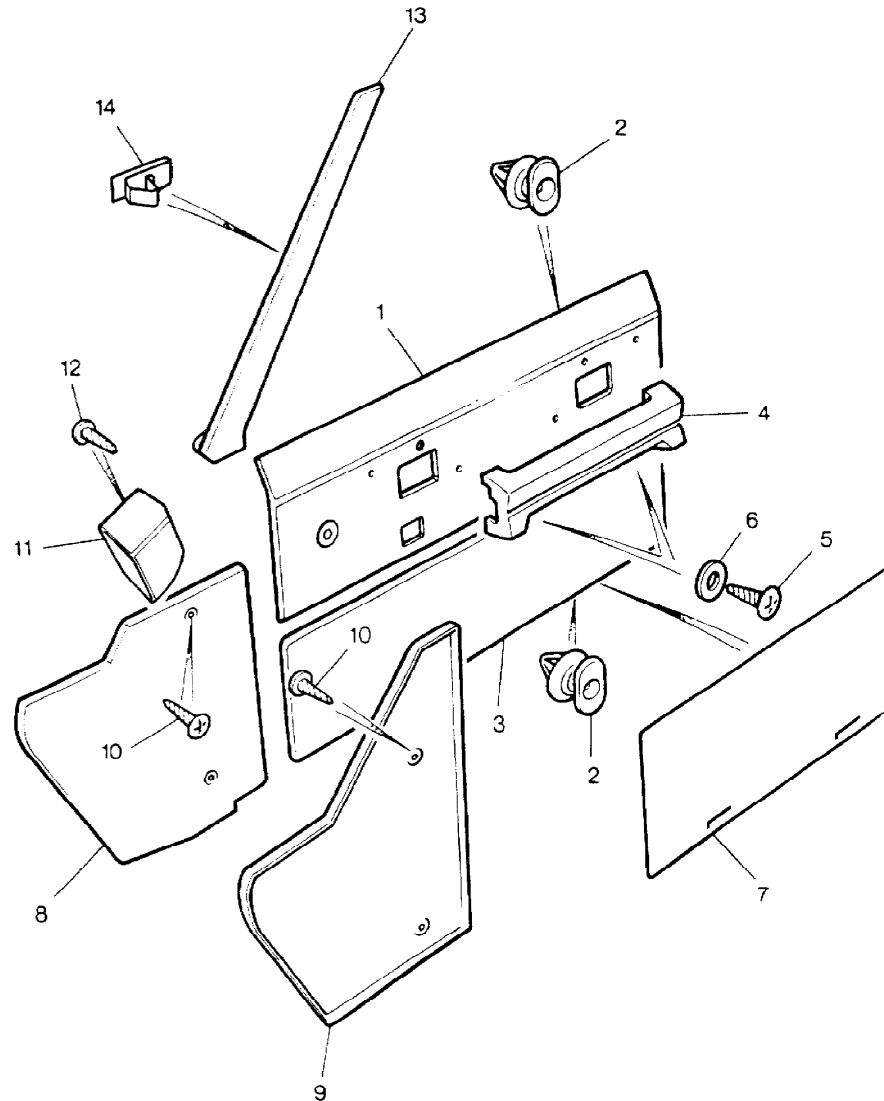

MODEL RANGE ROVER
BLOCK VS 4312/A
PAGE PB 2

TRIM - FRONT DOOR - 2 DOOR - UP TO VIN EA351032

ILL	PART NO	DESCRIPTION	QTY	REMARKS
1	392684	Upper Door Casing RH	1	
	392685	Upper Door Casing Lh	1	
2	MRC7399	Trim Clip	A/R	
3	MRC9537	Lower Door Casing RH	1	)Velour Cloth
	MRC9538	Lower Door Casing LH	1	)
	MTC2296	Lower Door Casing RH	1	)Vinyl
	MTC2297	Lower Door Casing LH	1	)Leathercloth
4	392941	Armrest	2	
5	AB610061L	Screw	4	
6	WC702101L	Plain Washer	4	
7	392213	Water Proof Cover	2	
8	392822AE	Toe Box Panel Driver	1	RH Stg)
	392823AE	Toe Box Panel Driver	1	LH Stg)See Frame
9	392823AE	Toe Box Panel Passenger	1	RH Stg)4D3
	392822AE	Toe Box Panel Passenger	1	LH Stg)
10	AB608031L	Screw	2	
11	391291	Trim For Choke Control	1	RH Stg
	391292	Trim For Choke Control	1	LH Stg
12	RTC3687	Screw	1	
13	MUC5792	A Post Finisher RH	1	
	MUC5793	A Post Finisher LH	1	
14	BRC2582	Retaining Clip	6	

Colour Code:
AE Palomino

Parts Not Applicable to USA.

582