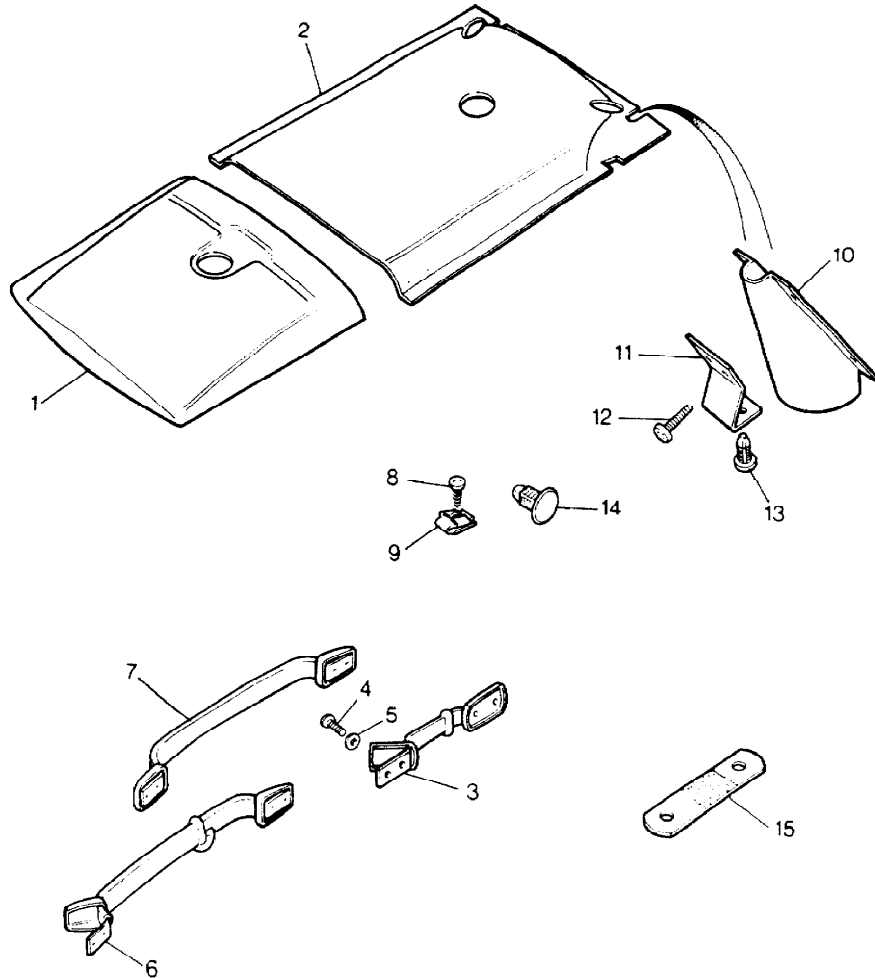

Colour Code:  
AL Savannah  
LG Cool Grey  
AE Palomino  
LP Silver Grey

- \* Upto Vehicle No CA274120 - 2 Door  
CA273922 - 4 Door
- \*\* From Vehicle No DA274121 - 2 Door  
DA273923 - 4 Door

Parts Not Applicable to USA.