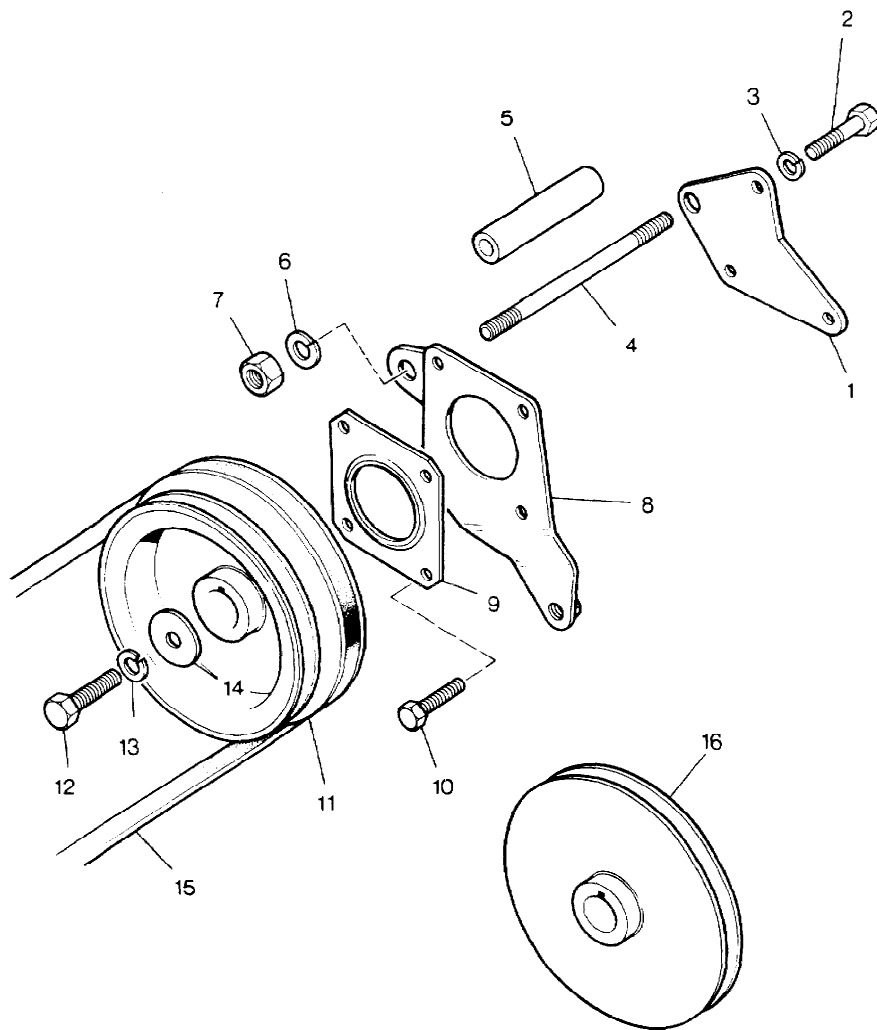

MODEL RANGE ROVER
BLOCK TS 5752
PAGE BG VI 4

ENGINE (E.F.I.) - MOUNTINGS, PAS PUMP 30 SERIES

ILL	PART NO	DESCRIPTION	QTY	REMARKS
1	603972	Mounting Bracket, Rear	1	
2	SH604061L	Screw, ¼"UNF x ¾"	3	
3	WM600041L	Spring Washer	3	
4	610789	Stud 3/8"UNF/UNC x 4.5/8"	1	
5	611215	Distance Tube	1	
6	WM600061L	Spring Washer	1	
7	NH606041L	Nut 3.8"UNF	1	
8	614743	Mounting Bracket Front	1	Air Con
	90611439	Mounting Bracket Front	1	Non Air Con
9	611212	Bearing Retainer	1	
10	SH604061	Screw ¼"UNF x ¾"	4	
11	610792	Pulley Assy-Twin Groove	1	
12	SH505071L	Screw-Pulley Pump	1	
13	WM600051L	Spring Washer	1	
14	2217L	Plain Washer	1	
15	ERC675	Belt-Crank Pump	1	)Alternative
	614106	Belt	1	)
16	611379	Pulley-Single Groove	1	
	ETC6233	Adaptor-Pulleys on Pump	1	
	ETC9016	Bracket Pump Front	1	
	ETC5634	Adjusting Mtg Brkt	1	

Parts Not Applicable to USA.

93