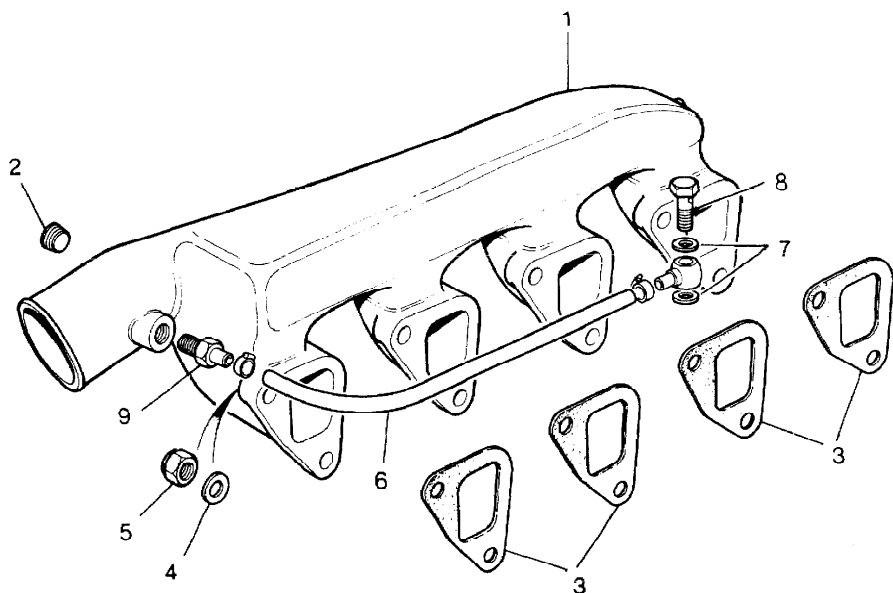

MODEL RANGE ROVER
BLOCK TS 5941
PAGE BD DT 2

ENGINE-2400 TURBO DIESEL - INTAKE MANIFOLD

ILL	PART NO	DESCRIPTION	QTY	REMARKS
1	RTC4923	Intake Manifold	1	
2	AEU2209L	Blanking Plug	1	
3	RTC4944	Gasket-Manifold/Heads	4	**
4	WA108051L	Plain Washer	8	
5	NH108041L	Nut-M8	8	
6	RTC4961	Vacuum Pipe-Inj.Pump	1	
7	AEU2164L	Sealing Washer	2	**
8	AEU2165L	Banjo Bolt	1	
9	RTC4969	Union	1	

** Part of Engine Gaskets/Seals Kit RTC4993

Parts Not Applicable to USA.

125