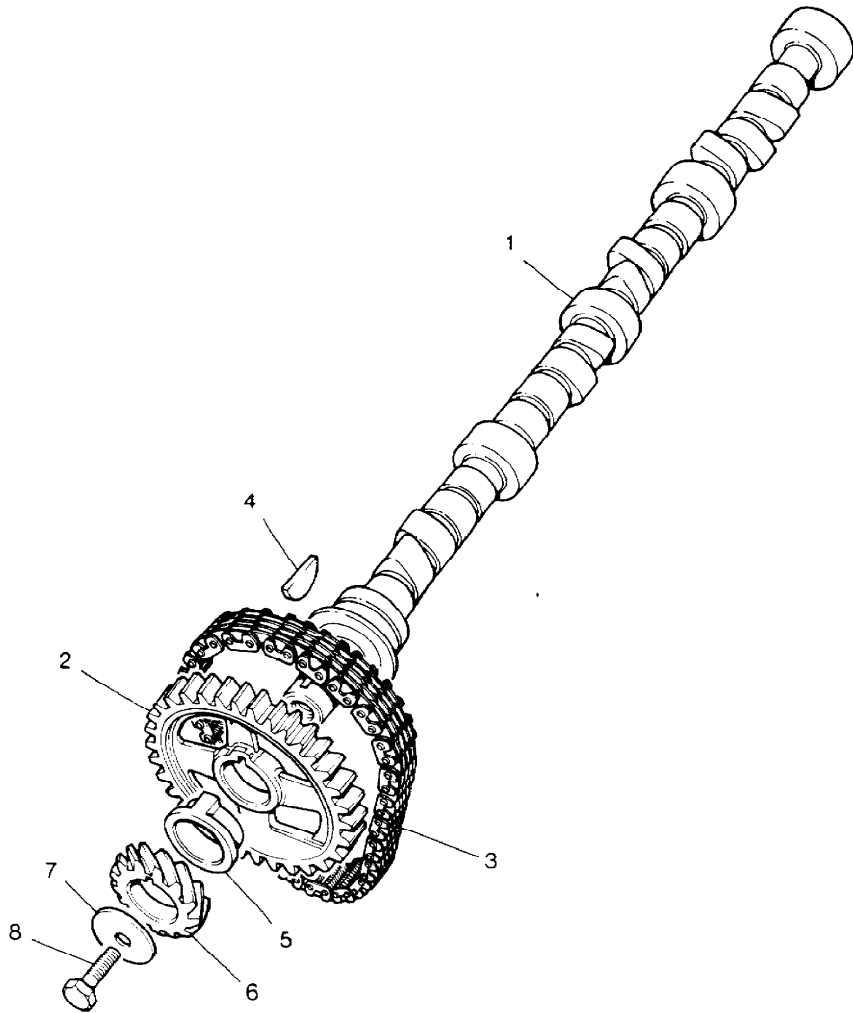

MODEL RANGE ROVER
BLOCK 4RE 173
PAGE BA VI 16

ENGINE (E.F.I.) - CAMSHAFT

ILL	PART NO	DESCRIPTION	QTY	REMARKS
1	ETC6099	Camshaft (3.5 Engine)	1	
	ETC8686	Camshaft (3.9 Engine)	1	
2	610289	Chainwheel-Camshaft	1	
3	ERC7929	Timing Chain	1	
4	ERC2838	Key-Chainwheel Camshaft	1	
5	ERC2839	Spacer	1	
6	614188	Gear-Distributor Drive	1	
7	ERC6552	Plain Washer	1	
8	ERC5749	Bolt M12 x 30mm Gear-Cam	1	
	602227	Bolt 7/16"UNFx1.1/8" G/Cam	1	

Parts Not Applicable to USA.

70