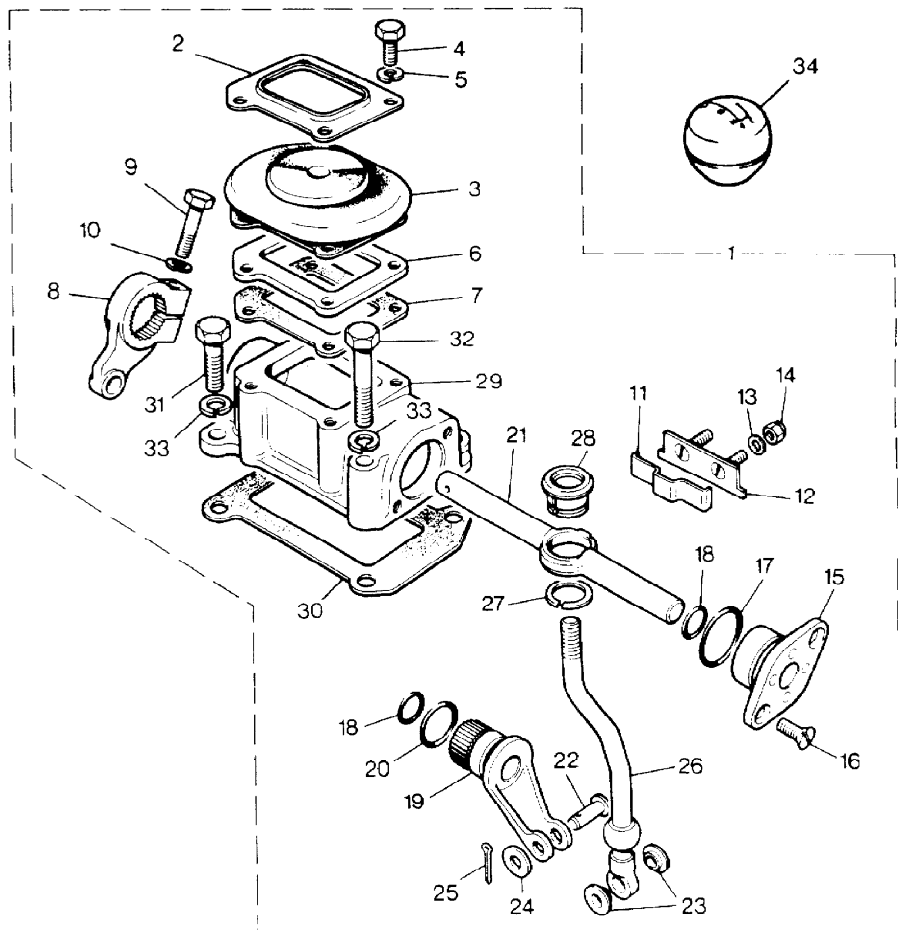

PAGE DD 4 ↗

Parts Not Applicable to USA.

MODEL RANGE ROVER  
BLOCK VS 3741  
PAGE DD 4

TRANSFER GEARBOX - LT230T - GEAR CHANGE

ILL	PART NO	DESCRIPTION	QTY	REMARKS
1	FRC9683	GEAR CHANGE ASSEMBLY	1	Diesel
	FRC8557	GEAR CHANGE ASSEMBLY	1	Manual & Auto
2	FRC6873	Plate-Grommet	1	)See Note
3	FRC6872	Grommet	1	)
4	SF106161L	Screw	2	)
5	WL106001L	+Washer	4	
6	FRC8542	+Gate Plate	1	
7	FRC5486	+Gasket-Gate Plate	1	*
8	FRC5478	+Operating Arm	1	
9	BH106051L	+Screw	1	
10	WL106041L	+Washer	1	
11	RTC1956	Spring-Detent	1	)
12	FRC6125	Retainer	1	)See Note
13	WA105001L	Washer	2	)
14	NY105041L	Nut	2	)
15	FRC5574	+End	1	
16	SF106201	+Screw	2	
	SF106161	+Screw	2	
17	FRC4565	+O Ring	1	*
18	FRC4509	+O Ring	2	*
19	FRC5480	+Crank Arm	1	
20	FRC5479	+O Ring	1	*
21	FRC8203	+Cross Shaft	1	
22	FRC8766	+Clevis Pin	1	
23	FRC4499	+Bush	2	
24	WA108051L	+Washer	1	
25	FRC8548	+Clip-Clevis	1	
26	FRC9674	+Lever-Gear Change	1	Diesel
	FRC8661	+Lever-Gear Change	1	
27	CR120215	+Circlip-Seat	1	
28	FRC5076	+Seat	1	
29	FRC8751	Housing	1	
30	FRC6306	Gasket	1	* )
31	SH108251L	Screw	2	)See Note
32	BH108111L	Screw	2	)
33	WL108001L	Washer	4	)
34	FRC6595	Gear Lever Knob	1	)