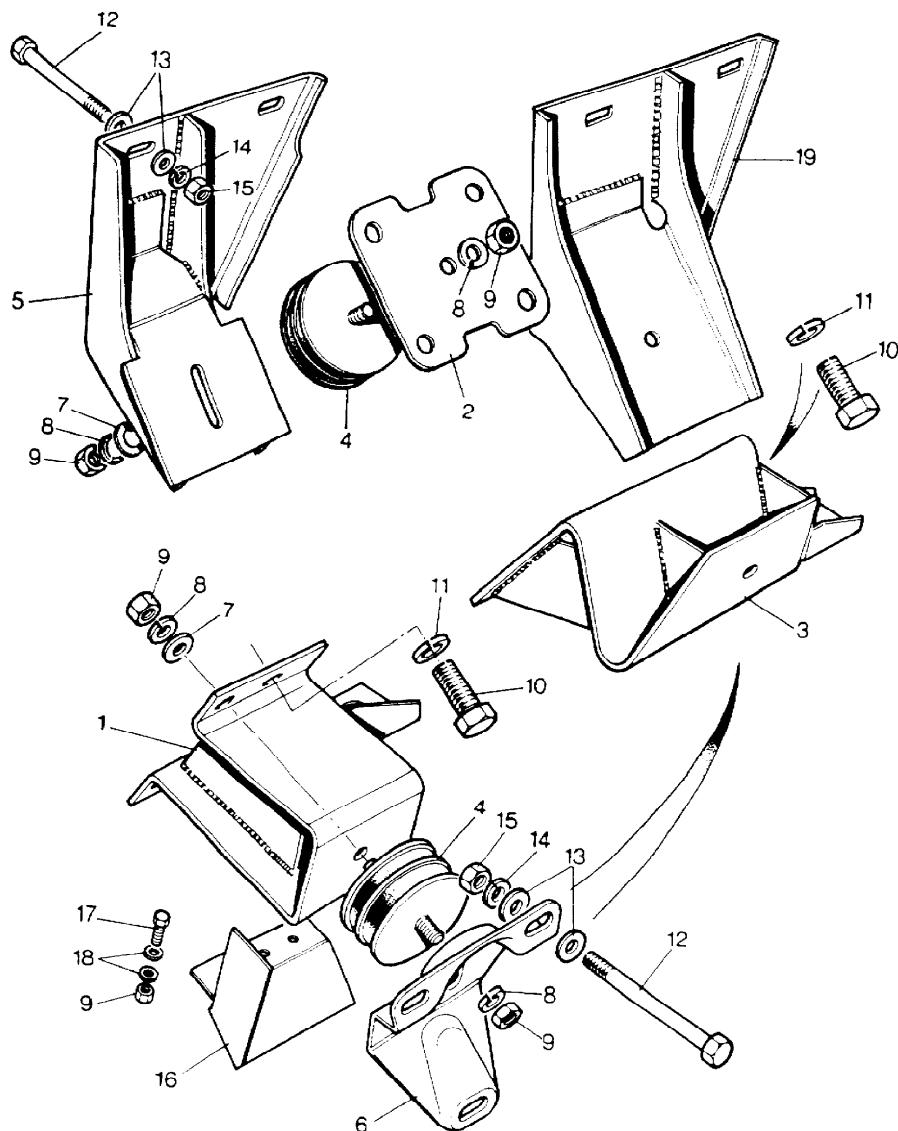

MODEL RANGE ROVER
BLOCK TS 6292/A
PAGE DG 2

TRANSFER GEARBOX - LT 230T - MOUNTING BRACKETS

ILL	PART NO	DESCRIPTION	QTY	REMARKS
1	NTC4474	Mounting Bracket LH	1	
2	NTC7269	Mounting Bracket RH	1	
3	NRC6528	Mounting Bracket	1	
4	NRC5890	Mounting Rubber	2	
5	NRC7136	Chassis Mounting Bracket RH (Auto)	1	
6	90575585	Chassis Mounting Bracket LH	1	
7	WA110061L	Plain Washer	2	
8	WM600061L	Spring Washer	4	
9	NH606041L	Nut	6	
10	SH112252L	Bolt	6	
11	WL112001L	Spring Washer	6	
12	BH108201L	Bolt	6	
13	WA108051L	Plain Washer	12	
14	WL108001L	Spring Washer	6	
15	NH108041L	Nut	6	
16	NTC4255	Heat Shield LH	1	
17	SH106061L	Screw	2	
18	WA106041L	Washer	2	
19	NTC4985	Chassis Mounting Bracket RH (Manual)	1	

Parts Not Applicable to USA.

TS.6292A.