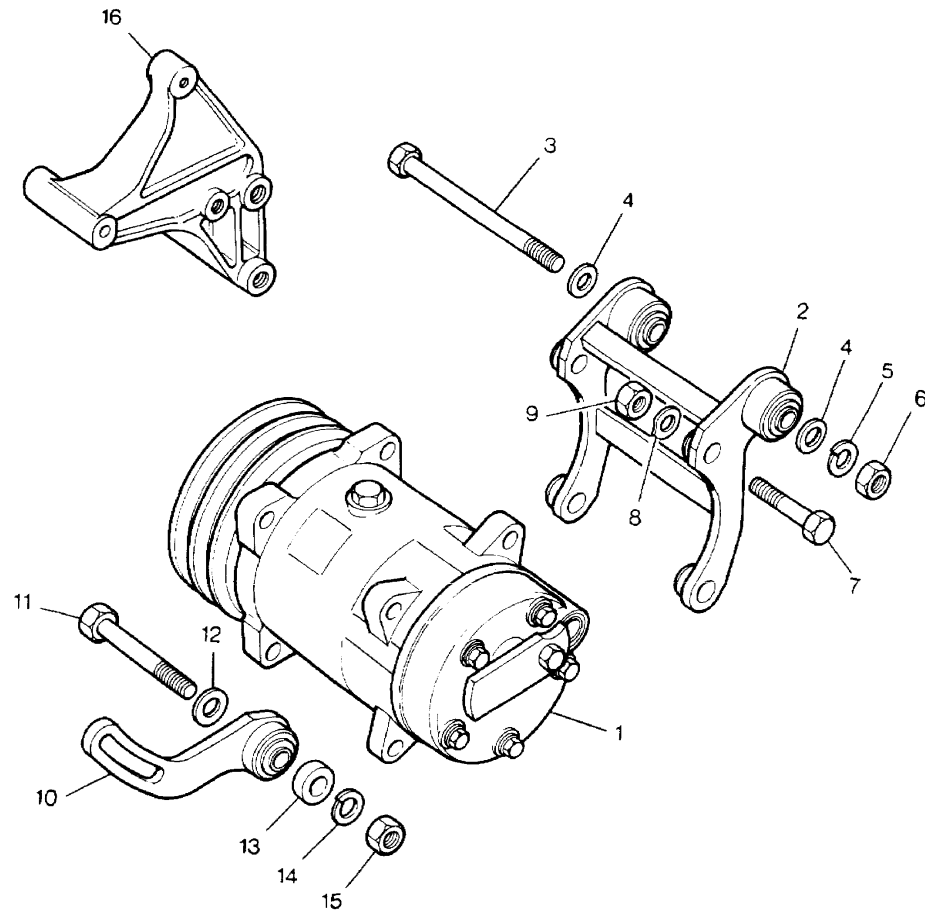

Parts Not Applicable to USA.

MODEL RANGE ROVER  
BLOCK VS 3160  
PAGE BH DT 2

ENGINE - 2400 TURBO DIESEL - ALTERNATOR

ILL	PART NO	DESCRIPTION	QTY	REMARKS
1	RTC5250E	ALTERNATOR-133/65A	1	)
2	AEU1914	+Cover	1	)
3	AEU1916	+Rectifier	1	)
4	AEU3076	+Regulator	1	)
5	RTC3292	+Brush Set	1	)For A133 Type
6	AEU1532	+Kit-Slip Ring-Bearing	1	)Alternator Only
7	AEU1726	+Kit-Bearing Drive End	1	)
8	AEU1710	+Kit-Sundry Parts	1	)
9	AUU1097	Fan	1	)
10	ETC9047	Pulley	1	)
1	RTC5680N	ALTERNATOR A127/65 AMP	1	)
		RH FIXING		)
	RTC5681N	ALTERNATOR A127/65 AMP	1	)
		LH FIXING		)
3	RTC5671	+Rectifier	1	)
4	RTC5670	+Regulator & Brush Box Assy	1	)
6	RTC5047	+Bearing-Slip Ring End	1	)A127 Type
7	RTC5687	+Bracket & Bearing Drive End	1	)Alternator
		RH Fixing		)
	RTC5688	+Bracket & Bearing Drive End	1	)
		LH Fixing		)
	RTC5046	+Kit-Through Bolts	1	)
9	AAU2249	Fan	1	)
10	ETC9083	Pulley-67mm	1	)
	AEU1706	Kit-Screw	1	)
	AEU1708	Kit-Spacer	1	)
	PRC4643	Link Lead-Phase Tap	1	)