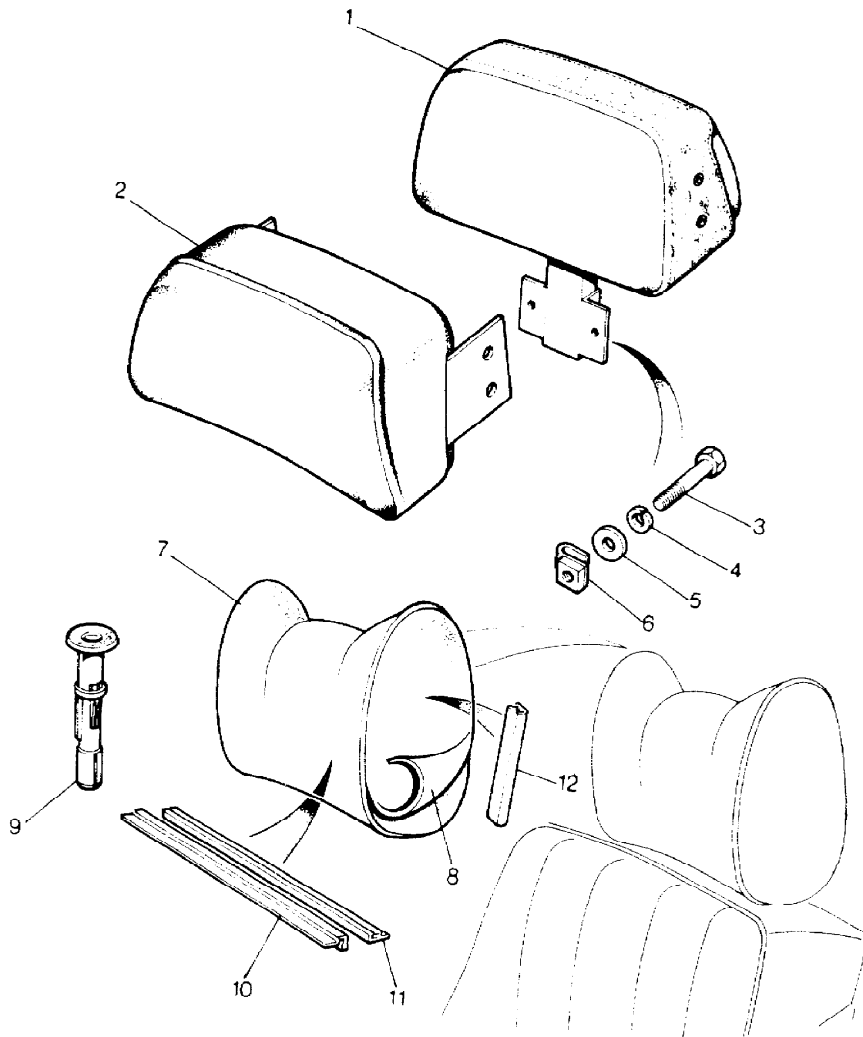

656

MODEL RANGE ROVER  
BLOCK TS 5390  
PAGE RA 46

SAFETY HARNESS - FRONT 2 DOOR - UP TO VIN EA351032

ILL	PART NO	DESCRIPTION	QTY	REMARKS
1	MUC2518	Inertia Seat Belt Front	2	
	MUC2396	Inertia Seat Belt Front	2	Audible Seat Belt Warning Australia
	MWC9914AMV	Inertia Seat Belt Front	2	
2	MRC5798	Seat Belt Guide	2	
3	AB606031L	Drive Screw	4	
4	MRC1102	Plug	2	
5	RTC3752	Drive Fastener	8	