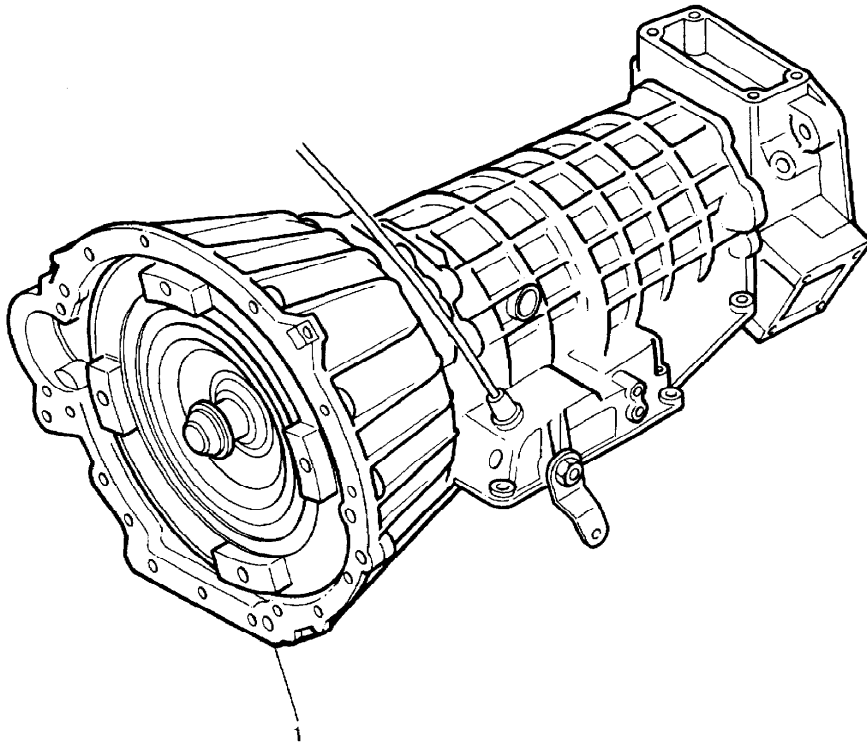

MODEL RANGE ROVER
BLOCK TS 5820
PAGE CA A 2

AUTOMATIC TRANSMISSION - ZF

ILL	PART NO	DESCRIPTION	QTY	REMARKS
1	FTC255N	Automatic Transmission Assembly-New	1	3.5 Engine
	FTC255E	Automatic-Transmission Assembly-Exchange	1	3.5 Engine
	FTC1278N	Automatic Transmission Assembly-New	1	3.9 Engine *
	FTC1278E	Automatic Transmission Assembly-Exchange	1	3.9 Engine

* 114933 G/Box No. 3.9 Onwards

Parts Not Applicable to USA.

197