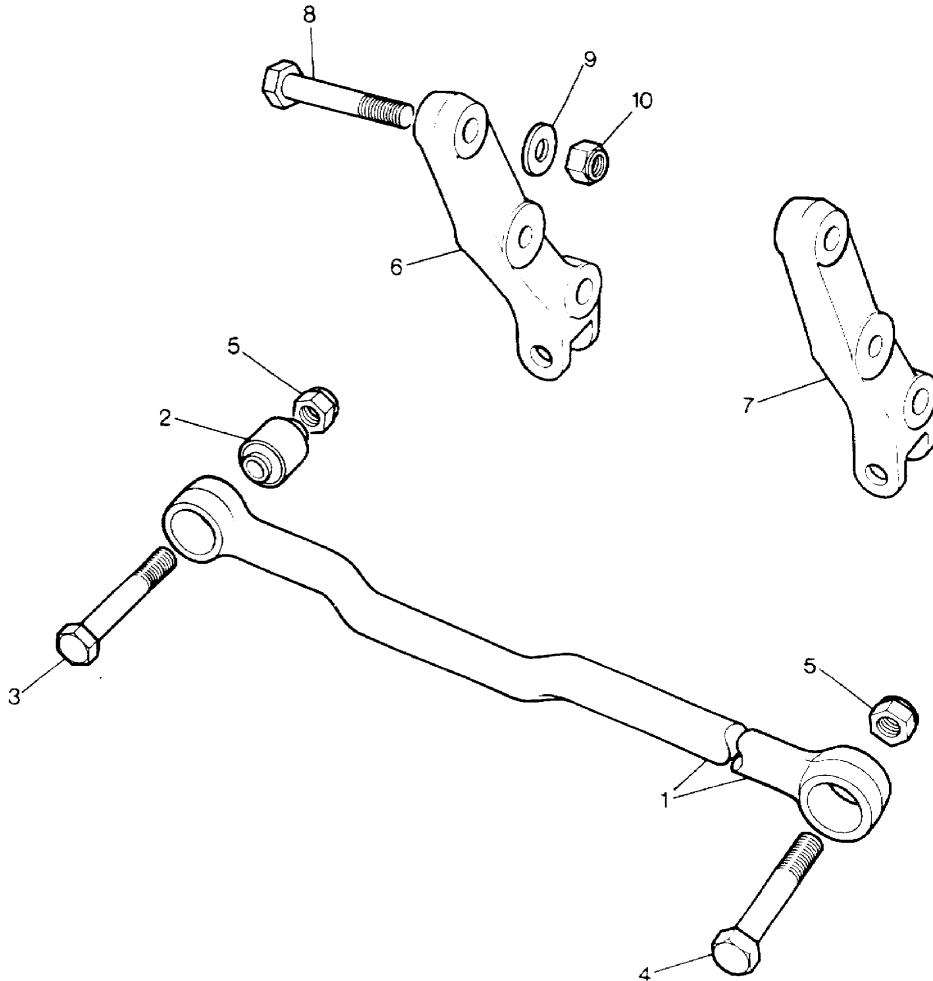

MODEL RANGE ROVER
BLOCK M 879
PAGE EC 2

FRONT SUSPENSION - PANHARD ROD

ILL	PART NO	DESCRIPTION	QTY	REMARKS
1	NRC9729	Panhard Rod Assembly	1	
2	NRC9728	Flexible Bush	2	
3	BH114161	Bolt	1	
4	BH114151	Bolt	1	
5	NY114041L	Nut	2	
6	NRC5764	Mounting Arm For Panhard Rod	1	RH Stg
7	NRC5765	Mounting Arm For Panhard Rod	1	LH Stg
8	253952	Bolt	2	
9	WC112081L	Plain Washer	2	
10	NY608041L	Nut	2	

Parts Not Applicable to USA.

266