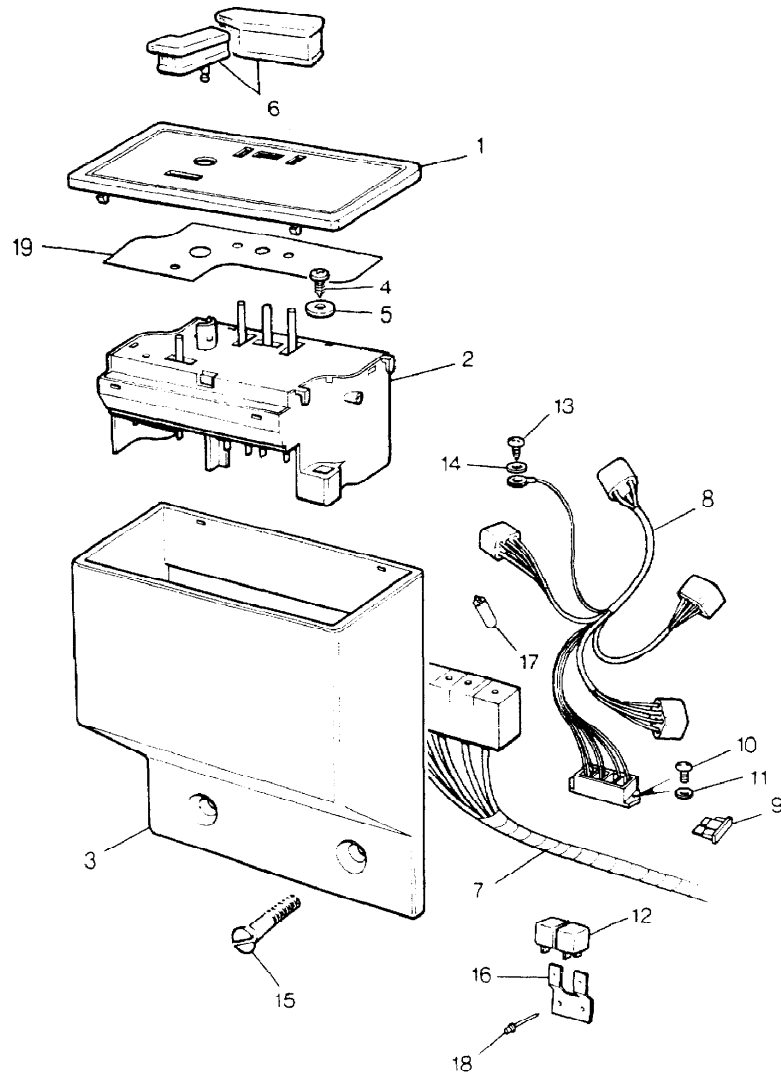

Colour Code:  
RUN Bokhara

\* Up To VIN EA351032

\*\* From Introduction Of VIN FA351033

Parts Not Applicable to USA.

MODEL RANGE ROVER  
BLOCK TS 6079/D  
PAGE MB 30.60

BODY ELECTRICS - FRONT SEAT SWITCHES - ELECTRIC SEATS - CONTINUED  
- SPECIAL EDITION VOGUE