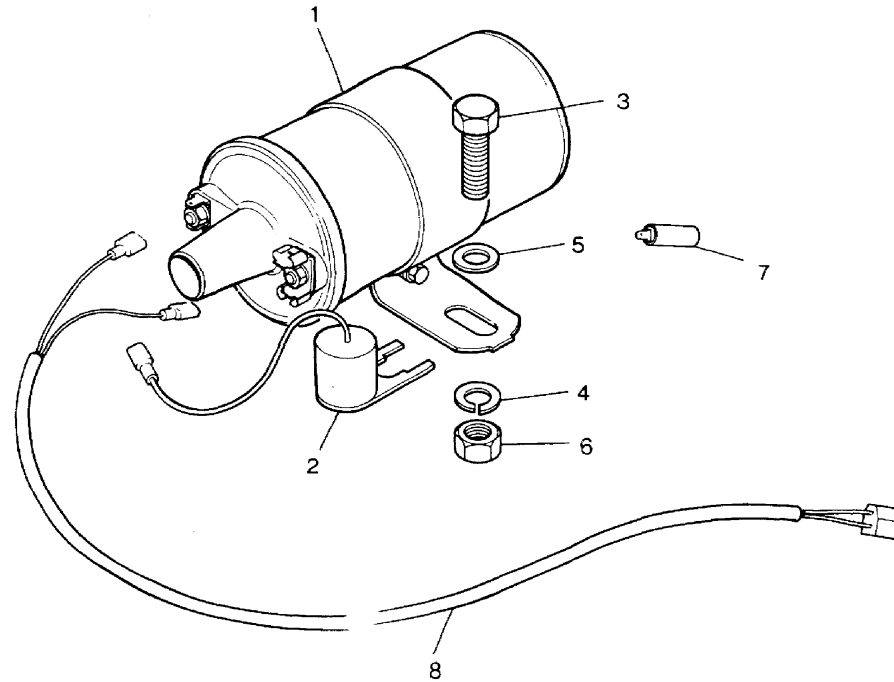

Parts Not Applicable to USA.

100

MODEL RANGE ROVER  
BLOCK TS 6055  
PAGE BH VI 12

ENGINE - (E.F.I.) - IGNITION COIL

ILL	PART NO	DESCRIPTION	QTY	REMARKS
1	RTC5628	Ignition Coil (Lucas)	1	*)From Engine No. *)22D01452B )23D01352B )24D03884B )25D04775B
	PRC6574	Ignition Coil (Bosch)	1	
2	PRC1360	Capacitor	1	
3	BH108061L	Screw	2	
4	WL108001L	Spring Washer	2	
5	WA108051L	Plain Washer	2	
6	NH108041L	Nut	2	
	PRC4628	Bonding Lead Module Cylinder Block	1	
7	DRC1752L	In Line Suppressor Coil/Distributor	1	
8	PRC6141	Link Lead Coil (3.5)	1	
	PRC6144	Link Lead Coil (3.9)	1	
	SH108201L	Screw	2	
	WA108051L	Plain Washer	4	
	WL108001L	Spring Washer	2	
	PRC6133	Bracket-Coil Support	1	
	PRC3131	Mtg Bracket-Coil Resistor	1	
	572548	'P' Clip	1	
589254	Grommet	1		
PRC7365	Suppressor Radio (3.9)	1		