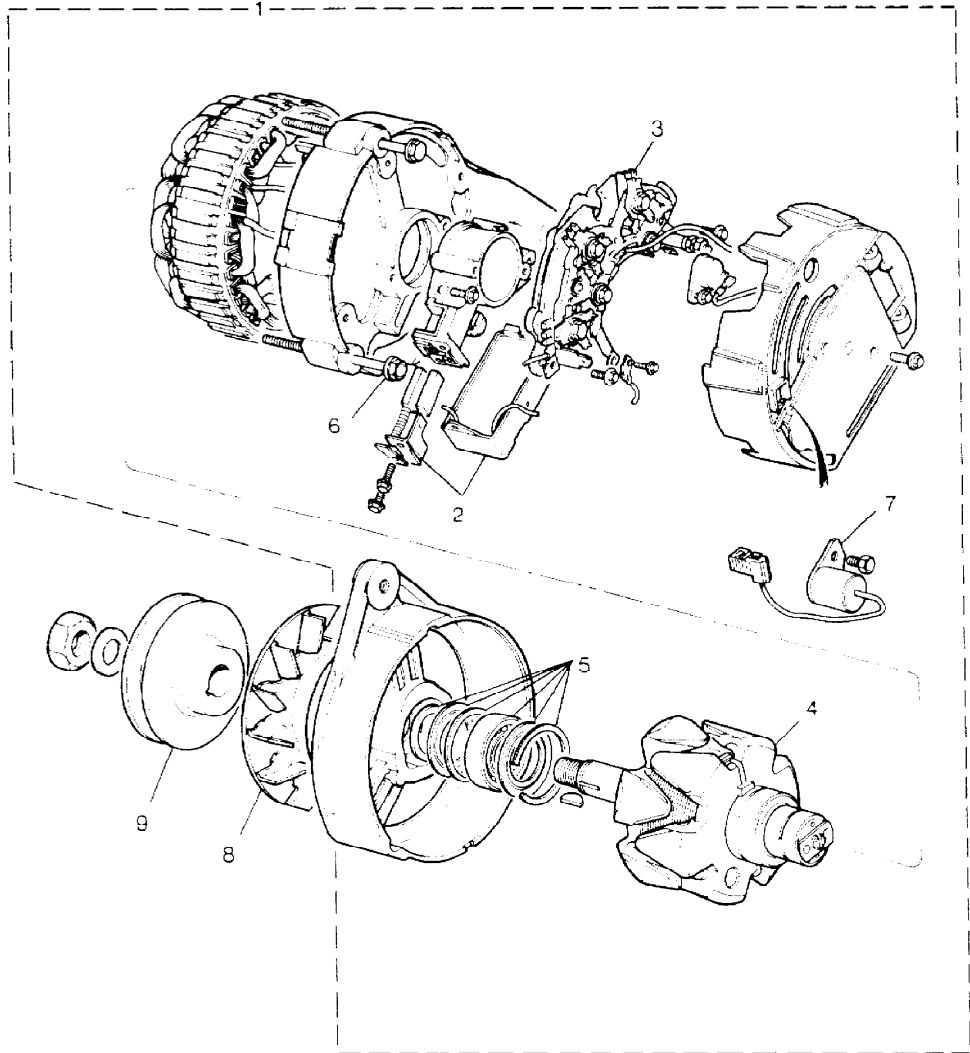

Parts Not Applicable to USA.

MODEL RANGE ROVER  
BLOCK VS 3983  
PAGE BH DT 6

ENGINE - 2500 TURBO DIESEL - ALTERNATOR

ILL	PART NO	DESCRIPTION	QTY	REMARKS
1	RTC5681N	Alternator A127/65 Amp	1	)
	RTC5681E	Alternator A127/65 Amp	1	)
2	RTC5670	+Regulator & Brush Box Assy	1	)
3	RTC5671	+Rectifier	1	)
4	RTC5926	+Bearing-Slip Ring End	1	)
5	RTC5687	+Bracket & Bearing-Drive End	1	RH )
	RTC5688	+Bracket & Bearing-Drive End	1	LH )65 Amp
6	RTC5925	+Kit-Through Bolts	1	)
7	RTC6114	+Capacitor & Lead	1	)
8	AAU2249	Fan-65 Amp	1	)
9	ERR405	Pulley-65 Amp	1	)
	ETC9039	Nut-Alternator Pulley	1	)
	PRC4643	Link Lead-Phase Tap	1	)
1	PRC7084	Alternator A133/80 Amp	1	)
	RTC5610	+Cover	1	)
2	RTC5928	+Regulator	1	)
3	RTC5609	+Rectifier	1	)
4	AEU1532	+Bearing Kit-Slip Ring End	1	)80 Amp
5	RTC6786	+Bearing Kit-Drive End	1	)
	BAU2195L	+Brush Box	1	)
	RTC5611	+Brush Set	1	)
8	RTC5054	Fan	1	)
9	ERC608	Pulley	1	)
	AEU1706	Screw Kit	1	)
	AEU1708	Spacer Kit	1	)