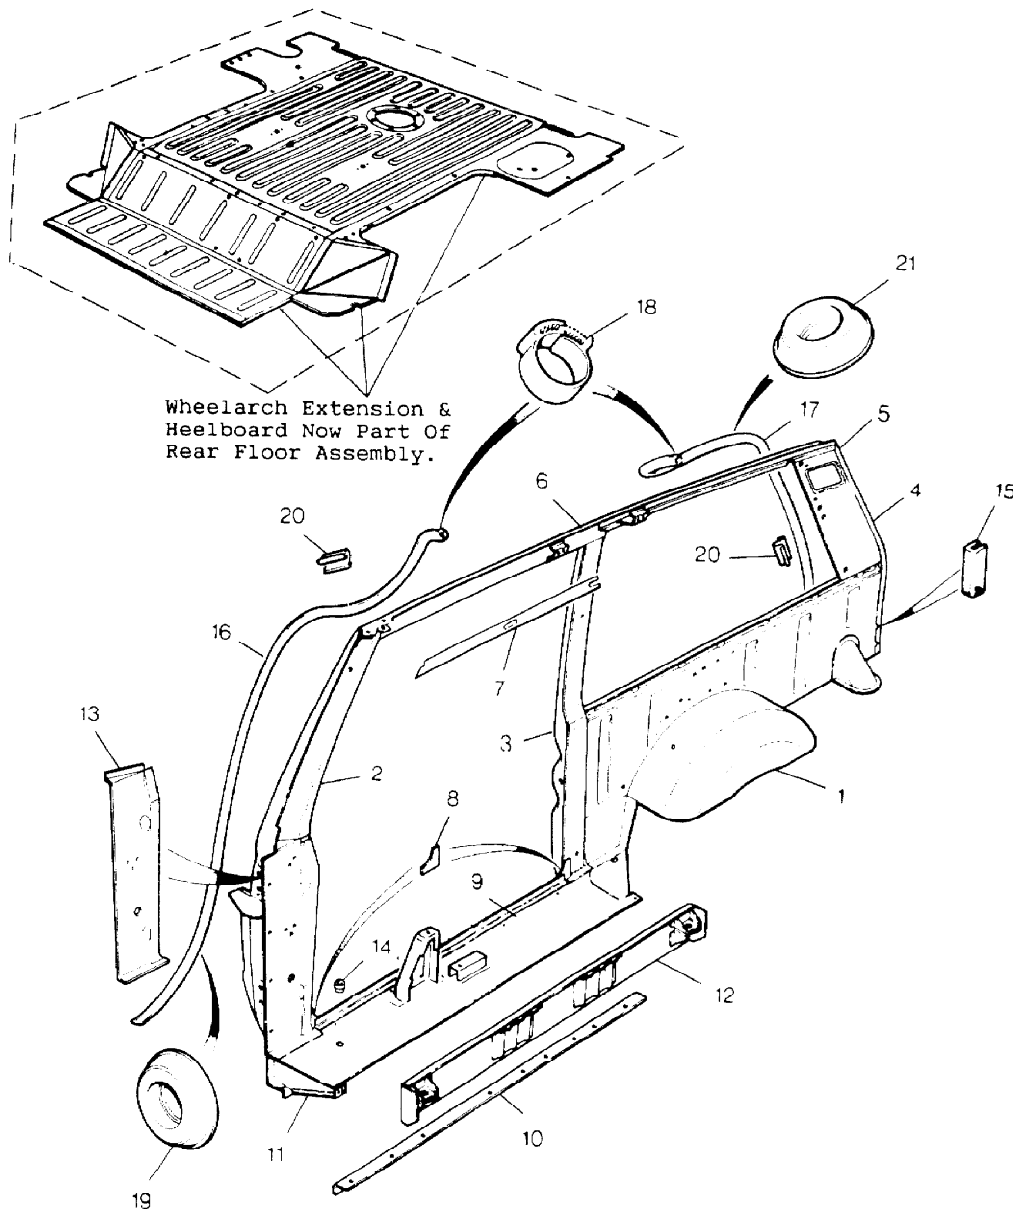

MODEL RANGE ROVER
BLOCK TS 6847
PAGE NC 10.50

BODY FRAME - BODYSIDE 2 DOOR FROM VIN GA441004

ILL	PART NO	DESCRIPTION	QTY	REMARKS
1	MXC8357	Bodyside Assy LH	1	)Upto VIN HA
	MXC8358	Bodyside Assy RH	1	)
	MXC9667	Bodyside Assy LH	1	)From VIN HA
	MXC9666	Bodyside Assy RH	1	)
2	MXC7920	+A Post Assy RH	1	
	MXC7921	+A Post Assy LH	1	
3	MWC6350	+BC Post Assy RH	1	
	MWC6351	+BC Post Assy LH	1	
4	MXC5462	+Rear Quarter Panel Inner RH	1	
	MXC5461	+Rear Quarter Panel Inner LH	1	
	MUC6260	+Fixing Angle RH	1	
	MUC6261	+Fixing Angle LH	1	
6	MXC5464	+Cantrail RH	1	
	MXC5463	+Cantrail LH	1	
7	MWC8698	+Closing Panel Cantrail RH	1	)Upto VIN HA
	MWC8699	+Closing Panel Cantrail LH	1	)
	MXC8940	+Closing Panel Cantrail RH	1	)From VIN HA
	MXC8939	+Closing Panel Cantrail LH	1	)
8	MWC9966	+Corner Gusset	2	
9	STC85	+Sill Outer Panel RH	1	
	STC86	+Sill Outer Panel LH	1	
10	390049	+Stiffener Angle RH	1	
	390050	+Stiffener Angle LH	1	
11	390045	+Front Closing Panel RH	1	
	390046	+Front Closing Panel LH	1	
12	MXC3918	+Sill Panel Inner RH	1	
	MXC3919	+Sill Panel Inner LH	1	
13	MXC7927	Closing Panel A Post Lower RH	1	
	MXC7926	Closing Panel A Post Lower LH	1	
14	338023	Grommet	2	
15	DRC1530	Edge Finisher	2	
16	MWC5964	Drain Tube-Front	2	
17	MWC5966	Drain Tube-Rear	2	
18	MWC5734	Hose Clamp	4	
19	ATU1040	Grommet	4	
20	ADU8460	Clip	10	
21	DRC1170	Grommet	6	

Parts Not Applicable to USA.