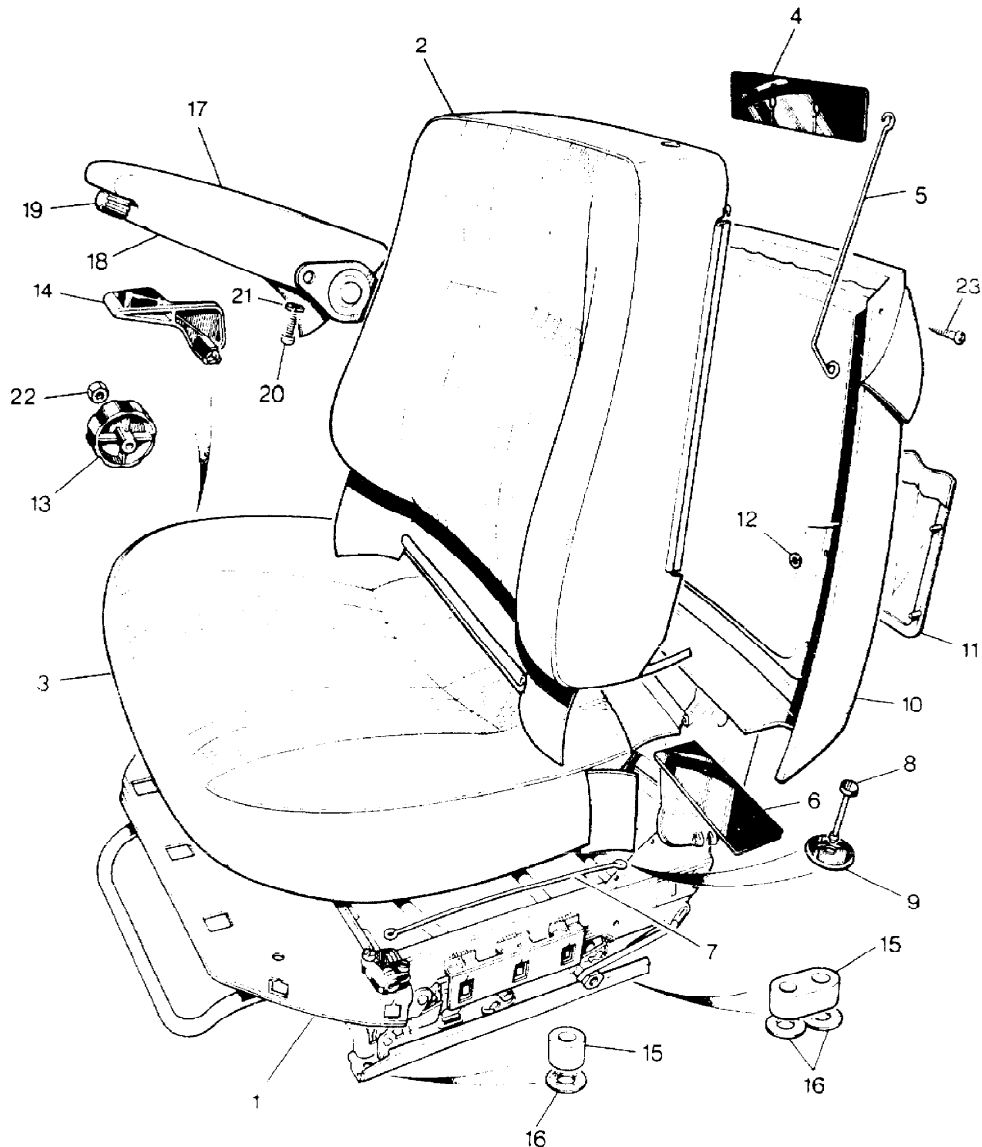

Colour Code:  
AE - Palamino  
LP - Silver Grey  
LUL - Winchester Grey  
RUN - Bokhara  
SUA - Sorrell Brown

Parts Not Applicable to USA.

631

MODEL RANGE ROVER  
BLOCK TS 6119B  
PAGE RA 14.60

SEATS - FRONT SEATS - ELECTRIC - 4 DOOR