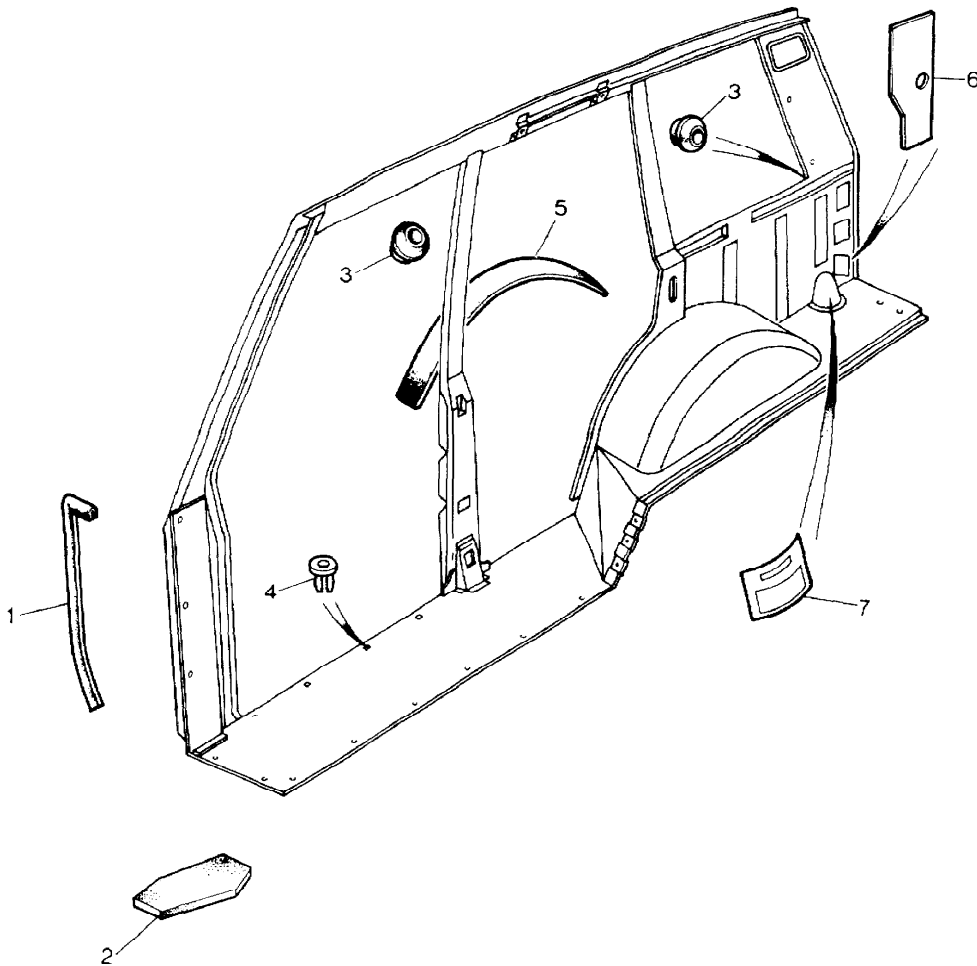

MODEL RANGE ROVER
BLOCK TS 5642
PAGE NC 16

BODY FRAME - SEALS BODYSIDE 4 DOOR

ILL	PART NO	DESCRIPTION	QTY	REMARKS
1	391318	Seal 'A' Post to Wing	2	
2	MTC1879	Dust Seal LH	1	
	MTC1880	Dust Seal RH	1	
3	338020	Grommet	14	
4	RTC3746	Fastener	12	
5	MUC3715	Rubber Seal	2	
6	MRC7226	Dust Seal	2	
7	NRC5301	Safety Label Jack	1	

Parts Not Applicable to USA.

496