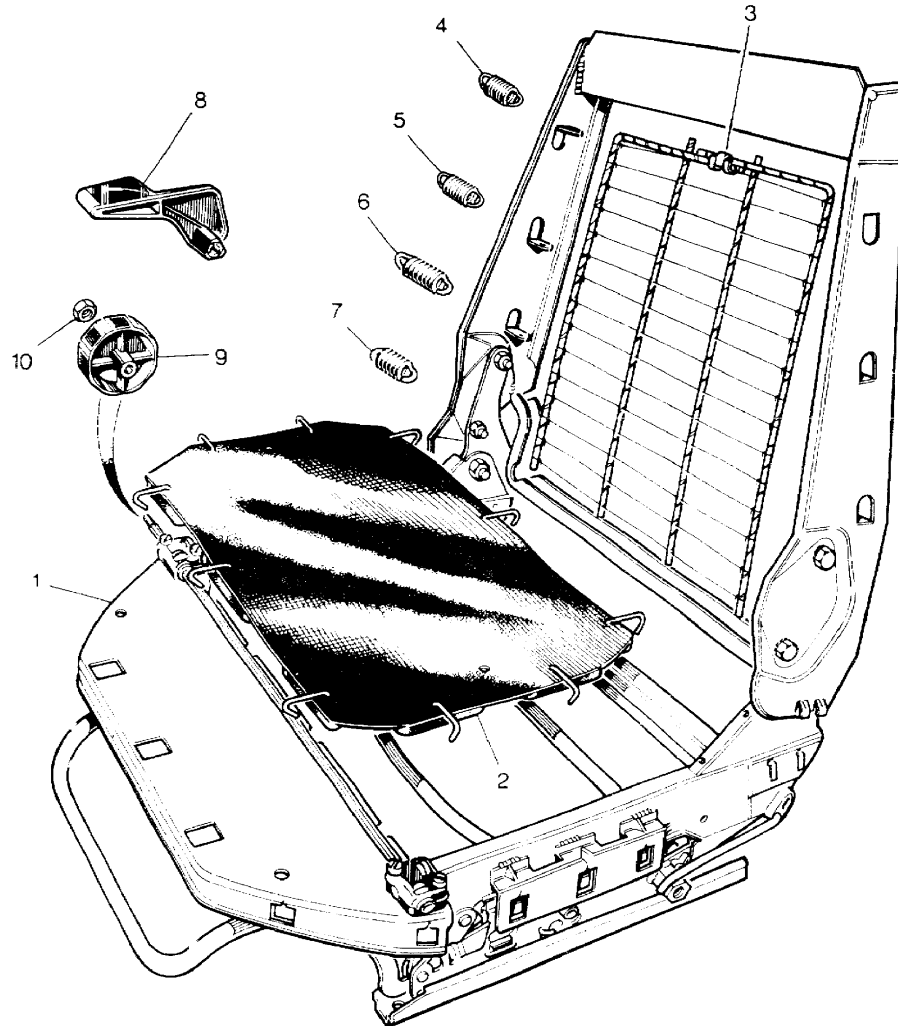

MODEL RANGE ROVER
BLOCK TS 5644
PAGE RA 12.30

SEATS - FRONT SEAT FRAME - 4 DOOR UP TO VEHICLE VIN NO. CA273922

ILL	PART NO	DESCRIPTION	QTY	REMARKS
1	MWC3222RUN	Front Seat Frame Assembly RH	1	)Upto Vehicle)No CA273922)4 Door
	MWC3223RUN	Front Seat Frame Assembly LH	1	)
2	MTC9931	Front Seat Cushion Diaphragm	2	)Upto Vehicle
3	MTC9943	Front Seat Squab Diaphragm	2	)No CA273922
4	MUC1515	Spring)	4	)4 Door and
5	MUC1516	Spring) Rear Squab	4	)From Vehicle
6	MUC3098	Spring) Frame	4	)No DA273923
7	MUC1514	Spring)	4	)4 Door
8	MUC1626	Lever Height Adjuster Handle RH	1	)
	MUC1627	Lever Height Adjuster Handle LH	1	)
9	MUC1625	Recline Mechanism Adjusting Wheel	2	)Upto Vehicle)No CA273922
10	NY110041L	Nut	2	)4 Door

626

Colour Code:
RUN Bokhara

Parts Not Applicable to USA.