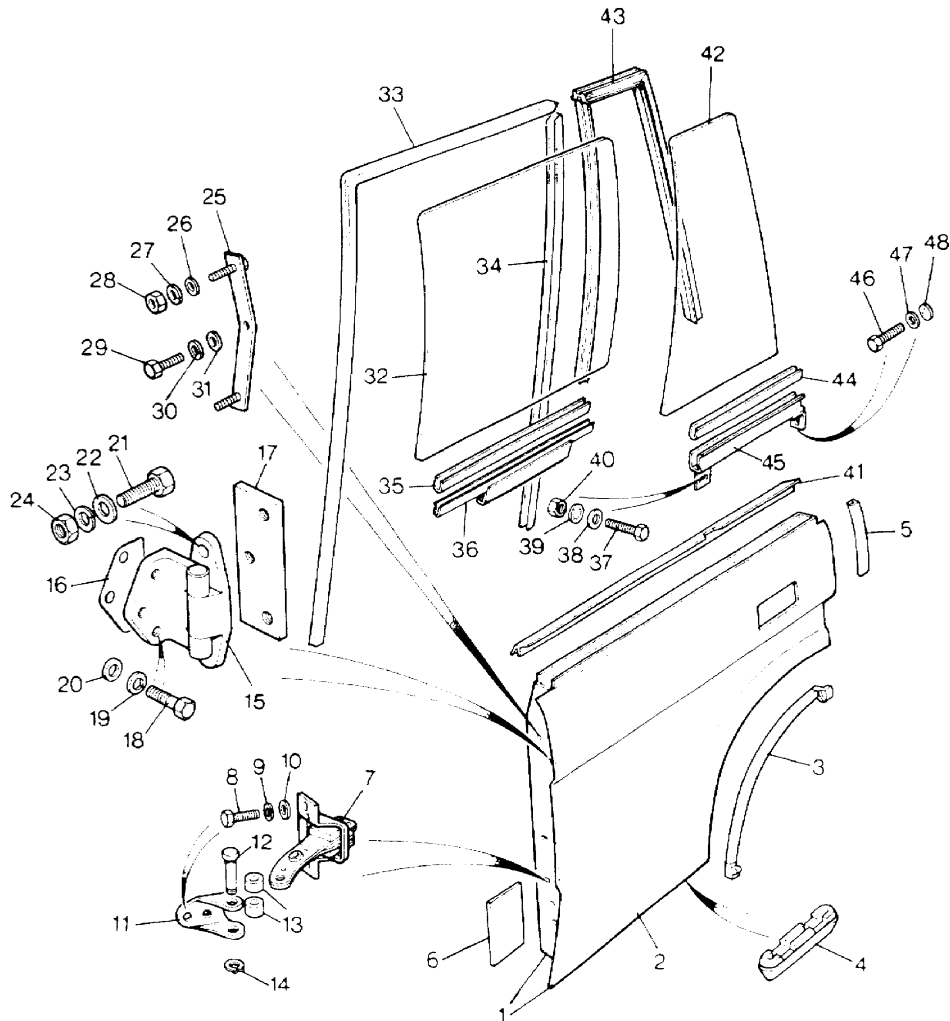

MODEL RANGE ROVER
BLOCK TS 5645/A
PAGE NE 30

BODY - REAR DOOR ASSEMBLY - UP TO VIN FA374641 - (CONTINUED)

ILL	PART NO	DESCRIPTION	QTY	REMARKS
25	MTC9504	Chevron Plate	4	
26	WA108051L	Plain Washer	8	
27	WL108001L	Spring Washer	8	
28	NH605041L	Nut	8	
29	SH605061L	Screw	4	
30	WL108001L	Spring Washer	4	
31	WA108051L	Plain Washer	4	
32	MTC5954	Door Glass RH	1	)5mm Glass *
	MTC5953	Door Glass LH	1	)
	MWC8438	Door Glass RH	1	)4mm Glass **
	MWC8439	Door Glass LH	1	)
33	MUC2369	Glass Run Channel Frt & Top	2	5mm Glass *
	MWC9603	Glass Run Channel Frt & Top	2	4mm Glass **
34	MTC9177	Glass Run Channel Rear	2	
35	MTC7290	Glass Run Channel Rubber	2	
36	MUC1218	Glass Lift Channel LH	1	
	MUC1219	Glass Lift Channel RH	1	
37	SH604041L	Screw	2	
38	WA106041L	Plain Washer	2	
39	WF600041L	Shakeproof Washer	2	
40	NH604041L	Nut	2	
41	MUC3218	Waist Seal RH	1	
	MUC3219	Waist Seal LH	1	
42	MTC5956	Rear Quarter Glass RH	1	
	MTC5955	Rear Quarter Glass LH	1	
43	MTC9131	Weather Seal	2	
44	MTC7290	Glazing Seal	A/R	
45	MTC9274	Regulator Channel RH	1	
	MTC9273	Regulator Channel LH	1	
46	SH604031L	Screw	2	
47	WA106041L	Plain Washer	2	
48	WF600041L	Shakeproof Washer	2	

* Up To VIN EA351032

** From Introduction Of VIN FA351033

Parts Not Applicable to USA.

530