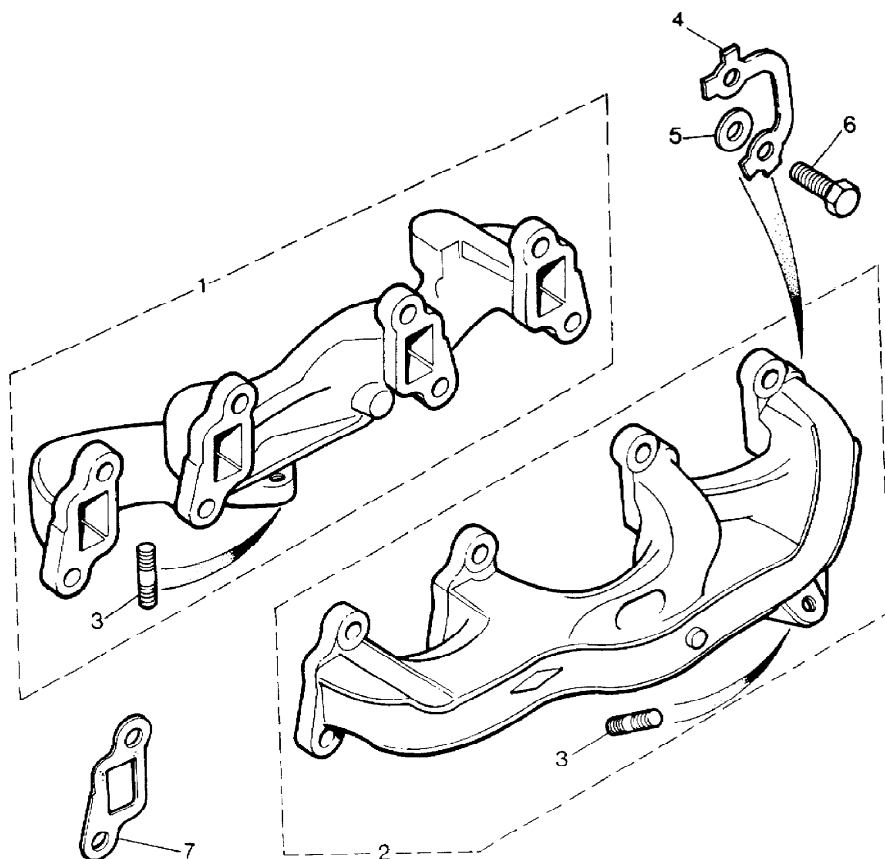

MODEL RANGE ROVER
BLOCK VS 3243
PAGE BD VI 6

ENGINE (E.F.I.) - EXHAUST MANIFOLD APPLICABLE TO ALL ENGINES

ILL	PART NO	DESCRIPTION	QTY	REMARKS
1	ETC5809	EXHAUST MANIFOLD ASSY RH	1	
2	ETC5811	EXHAUST MANIFOLD ASSY LH	1	
3	ERR551	+Stud, Pipe/Manifold	6	
4	ERC7321	Locking Plate	8	
5	3036L	Plain Washer	16	
6	SH506095L	Screw, 3/8"UNCx1 1/4"	16	
7	ERC3606	Gasket	8	

Parts Not Applicable to USA.

08