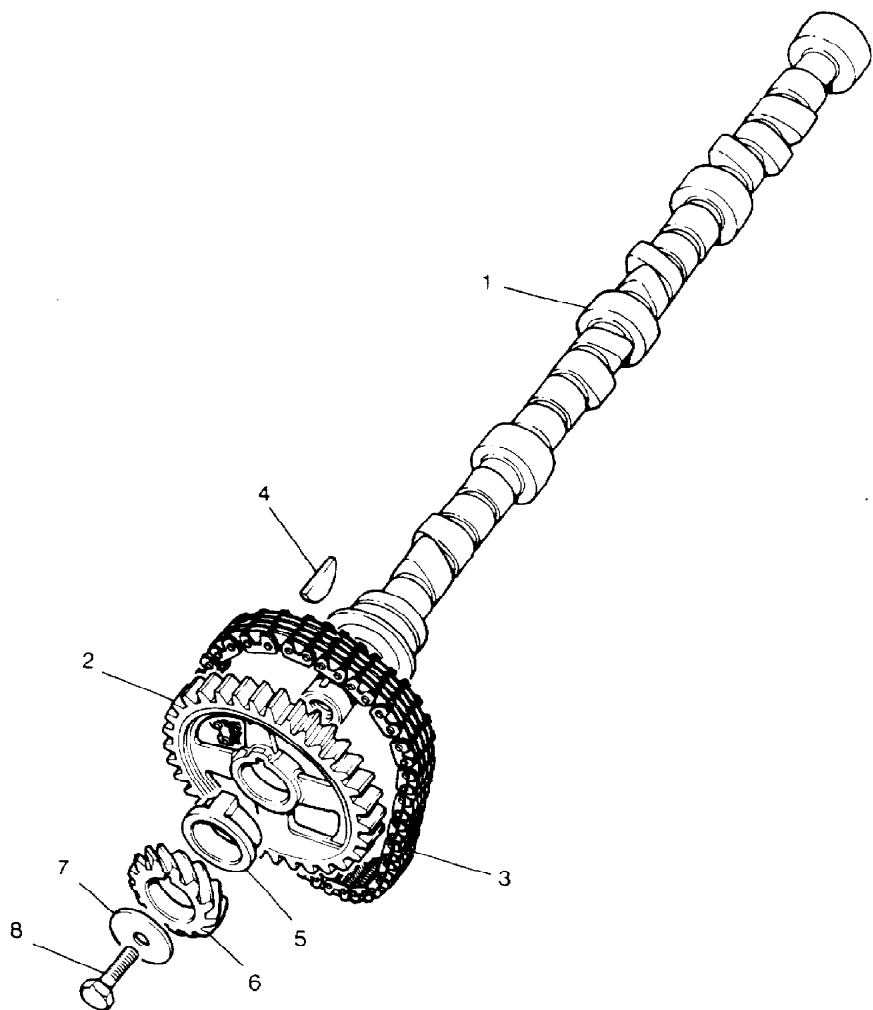

MODEL RANGE ROVER
BLOCK 4RE 173
PAGE BA VC 16

ENGINE - (CARB) - CAMSHAFT

ILL	PART NO	DESCRIPTION	QTY	REMARKS
1	ETC6849	Camshaft	1	26D, 27D
	ETC6850	Camshaft	1	28D, 29D, 30D
2	610289	Chainwheel-Camshaft	1	
3	ERC7929	Timing Chain	1	
4	ERC2838	Key-Chainwheel Camshaft	1	
5	ERC2839	Spacer	1	
6	614188	Gear-Distributor Drive	1	
7	ERC6552	Plain Washer	1	
8	ERC5749	Bolt M12 x 30mm Gear-Cam	1	Engines 26D, 27D
	602227	Bolt 7/16"UNFx1.1/8" G/Cam	1	Engs. 28D, 29D, 30D

Parts Not Applicable to USA.