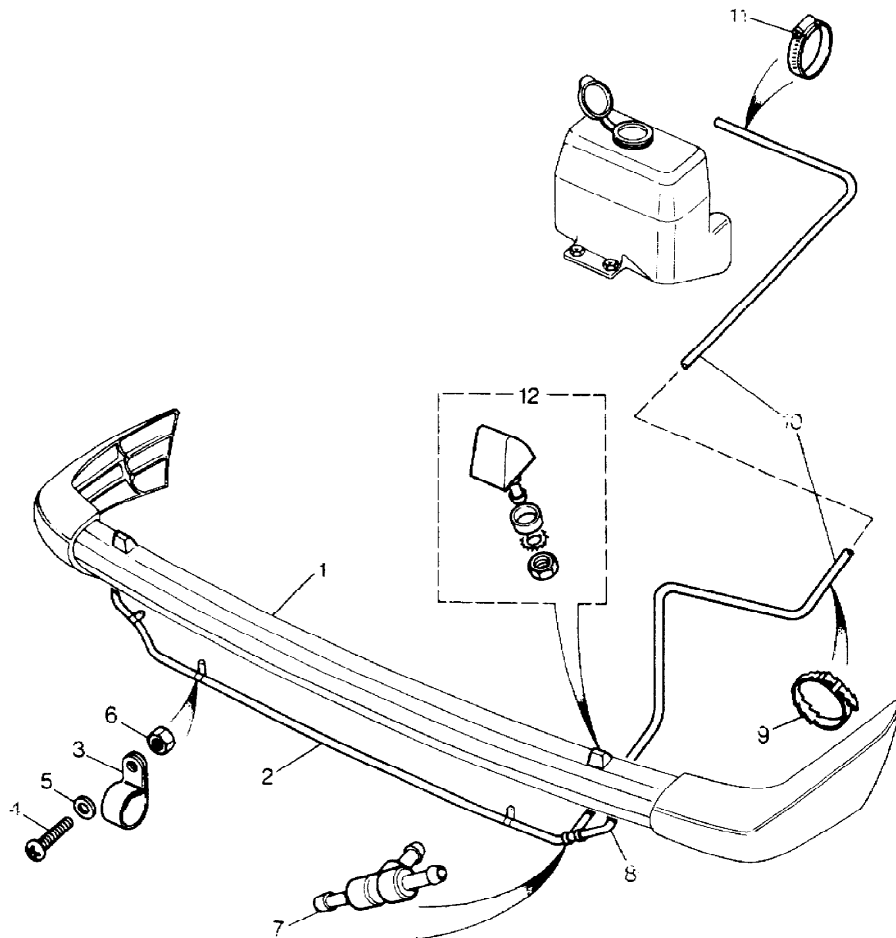

MODEL RANGE ROVER
BLOCK TS 5401
PAGE MC 8

BODY ELECTRICS - HEADLAMP POWER WASH

ILL	PART NO	DESCRIPTION	QTY	REMARKS
1	NTC4281	Front Bumper Power Wash	1	
2	PRC5401	Tubing RH Jet To Tee Piece	1	*
3	C39377/1	Clip	1	
4	SE105165L	Screw	1	
5	WA105001L	Plain Washer	1	
6	NH105041L	Nut	1	
7	JRC1492	Tee Piece	1	
8	RTC4848	Tubing Tee Piece To LH Jet	1	
9	UKC6684	Cleat	2	
10	PRC5401	Tubing Tee Piece To Pump	1	*RH Stg
	PRC4551	Tubing Tee Piece To Pump	1	*LH Stg
11	CJ600144	Clip	6	
12	PRC4615	Headlamp Washer Jet	2	

* RTC4848 Tubing 5m Roll.

Parts Not Applicable to USA.

461