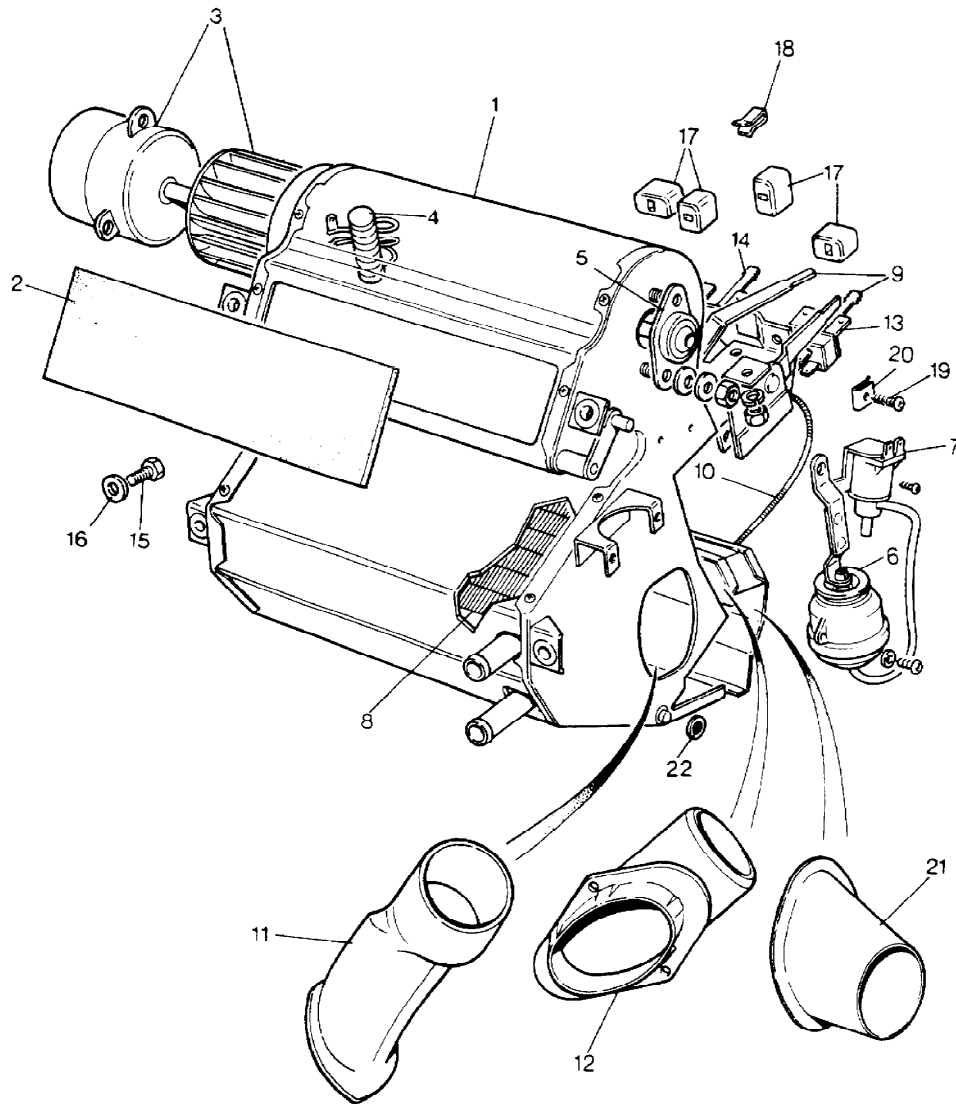

MODEL RANGE ROVER
BLOCK TS 6254/B
PAGE LC 2.02

HEATING SYSTEM - HEATER FROM VEHICLE NO DA274121 - 2 DOOR
- DA273923 - 4 DOOR - UP TO VIN GA

ILL	PART NO	DESCRIPTION	QTY	REMARKS
1	MXC2102	HEATER ASSEMBLY	1	
2	369294	+Seal	1	
3	RTC6680	+Motor and Rotor	1	
4	RTC5602	+Resistor	1	
5	RTC4245	+End Bearing	1	
6	RTC5603	+Vacuum Actuator	1	
7	RTC5637	+Solenoid	1	
8	606923	+Radiator and Seals Small	1	Upto VIN EA344071
	RTC6366	+Radiator and Seals Large	1	From VIN EA344072
9	RTC5607	+Levers Assembly	1	
10	RTC5755	+Cable Assembly Heater Levers	1	
11	MUC6191	+Demister Pipe	2	
12	RTC1172	+Demister Pipe	2	
13	PRC5436	+Switch Heater/Air Conditioning Blower 4 Position	1	)Air Con &)Non Air Con)2 Off From VIN)FA351032
	RA610123	+Rivet for Switch	1	
14	PRC6314	Switch Heater and Recirculatory 2 Position	1	)Non Air Con)
	PRC5435	Switch Heater Air Conditioning Control 3 Position	1	)Air Con)Upto VIN)EA351031
15	SE106161L	Screw	2	
16	WA106041L	Plain Washer	2	
17	MUC6347	Heater Knob	5	
18	MUC6529	Clip Heater Knob	5	
19	AB606031L	Screw) Fixing	6	
20	79039	Spire Nuts) Switches	6	
21	MXC1424	Duct Outlet Footwell RH	1	
	MXC1425	Duct Outlet Footwell LH	1	
22	RTC5984	Clip Heater Flap Retention	5	

Parts Not Applicable to USA.