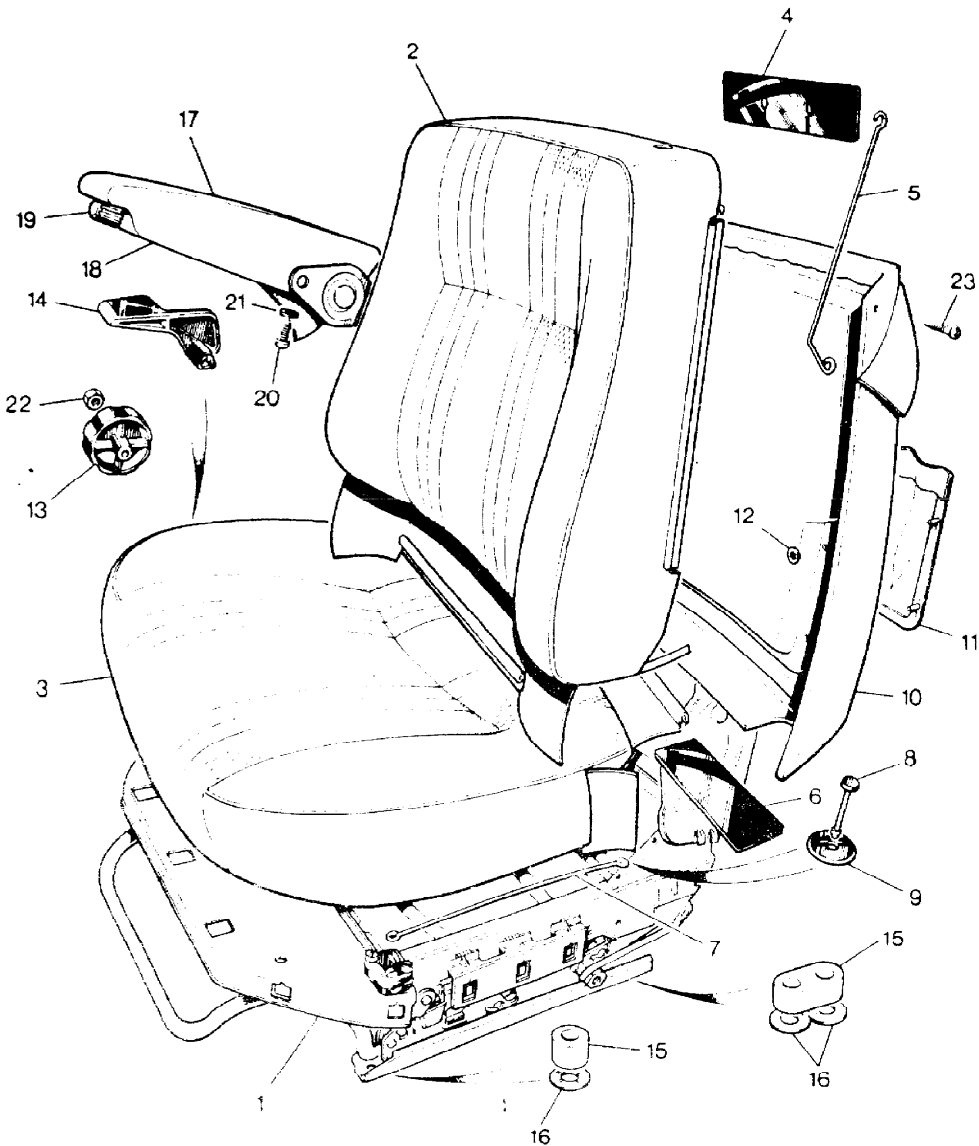

Colour Code:

AM - Bronze Check	LP - Silver Grey
BB - Bronze	AUE - Brogue
BC - Bracken	LUL - Winchester Grey
LH - Osprey Grey	RUN - Bokhara

Parts Not Applicable to USA.

TS6119/A

630