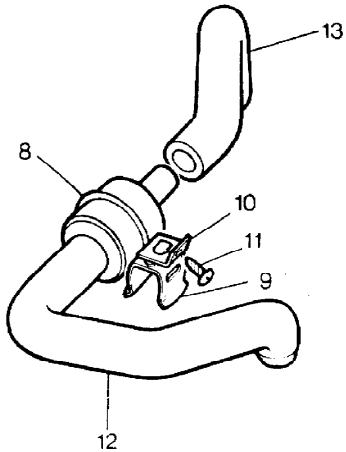

Parts Not Applicable to USA.

M 890V

MODEL RANGE ROVER  
BLOCK VS 3874  
PAGE BE VC 16

ENGINE - (CARB) - FUEL TRAP

ILL	PART NO	DESCRIPTION	QTY	REMARKS
1	ERC4193	Support Bracket-Fuel Trap	1	
2	SH504041L	Screw 5/16"UNCx1/2"Brkt-Mfld	2	
3	WM600041L	Spring Washer	2	
4	253942	Scrws No.10UNCx1.1/4"Trap Brkt	1	
5	WA702101L	Plain Washer	1	
6	257071	Nut 10 UNC	1	
7	ERC2042	Fuel Trap	1	
8	614891	Tube-Carb-Distributor	2	1 to Distrib. 1 to LH Carb.