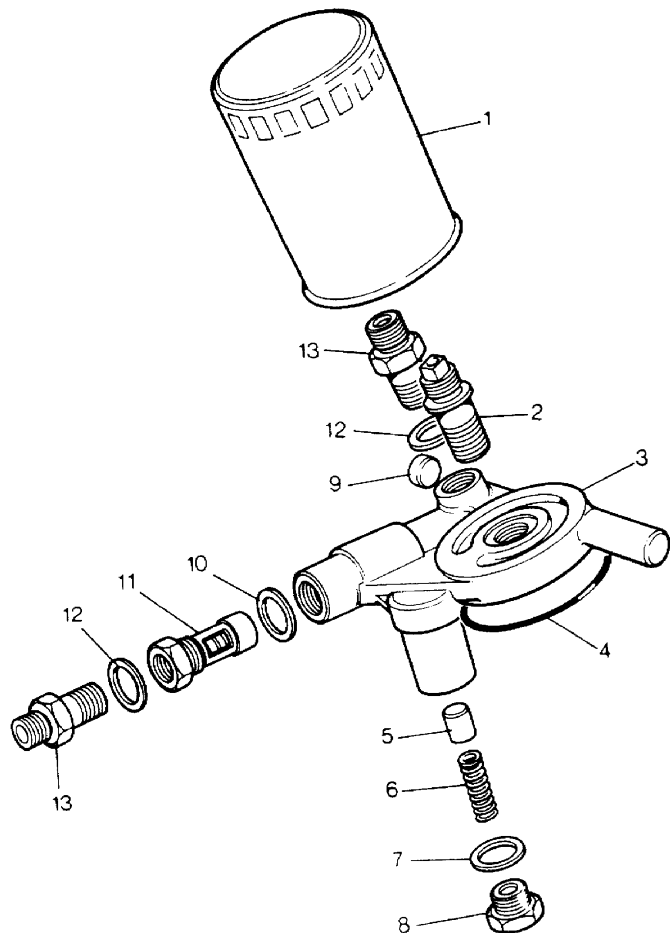

MODEL RANGE ROVER
BLOCK TS 6823
PAGE BA DT 36

ENGINE - 2500 TURBO DIESEL - OIL FILTER

ILL	PART NO	DESCRIPTION	QTY	REMARKS
1	AEU2218L	Oil Filter Cartridge	1	
2	AEU2226L	Adaptor-Filter/Plate	1	**
3	RTC6376	Adaptor Plate	1	
4	RTC6769	Sealing Washer-Plate/Block	1	*
5	AEU2875L	Relief Valve-Oil Pressure	1	
6	RTC6770	Spring	1	
7	JAM3254L	Sealing Washer	1	
8	AEU2876L	Plug	1	
9	AEU2057L	Cup Plug	1	
10	AEU2219L	Sealing Washer	1	
11	AEU2220L	Thermostat Valve-Oil Cooler	1	
12	ETC9065	Sealing Washer	2	
13	ETC9064	Adaptor-Oil Cooler Pipes	2	

* Part Of Kit STC158

** Not Used On RTC6376

Parts Not Applicable to USA.