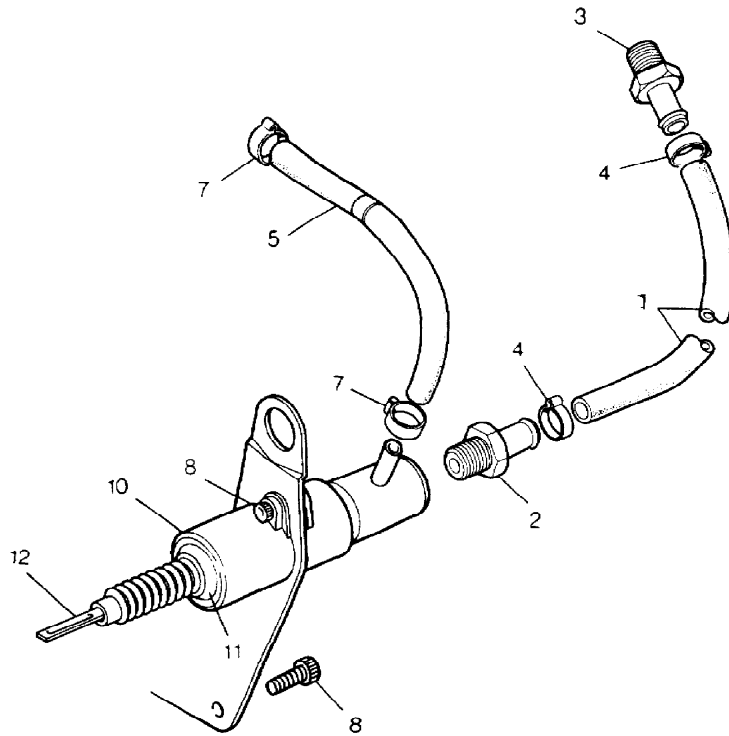

MODEL RANGE ROVER
BLOCK TS 5955/A
PAGE BB DT 20

ENGINE - 2500 TURBO DIESEL - COLD START ADVANCE & FAST IDLE DEVICE

ILL	PART NO	DESCRIPTION	QTY	REMARKS
1	RTC4958	Pipe-Water Delivery	1	
2	RTC4968	Union-Delivery Pipe	1	
3	RTC4967	Union-Delivery Pipe/Head	1	
4	EAC22723	Clip-Pipe/Head & Cold Start	2	
5	RTC4962	Return Pipe	1	
6	50641	'P' Clip-Pipe/Pump	1	
7	EAC22723	Clip-Pipe/Start/Thrmstat Hsg	2	
8	SS106251L	Screw M6x25 Skt Head	5	
9	RTC5624	Cold Start	1	
10	RTC5723	Rubber Boot	1	
11	RTC5724	Thermostat	1	
12	RTC5725	Rod	1	

Parts Not Applicable to USA.