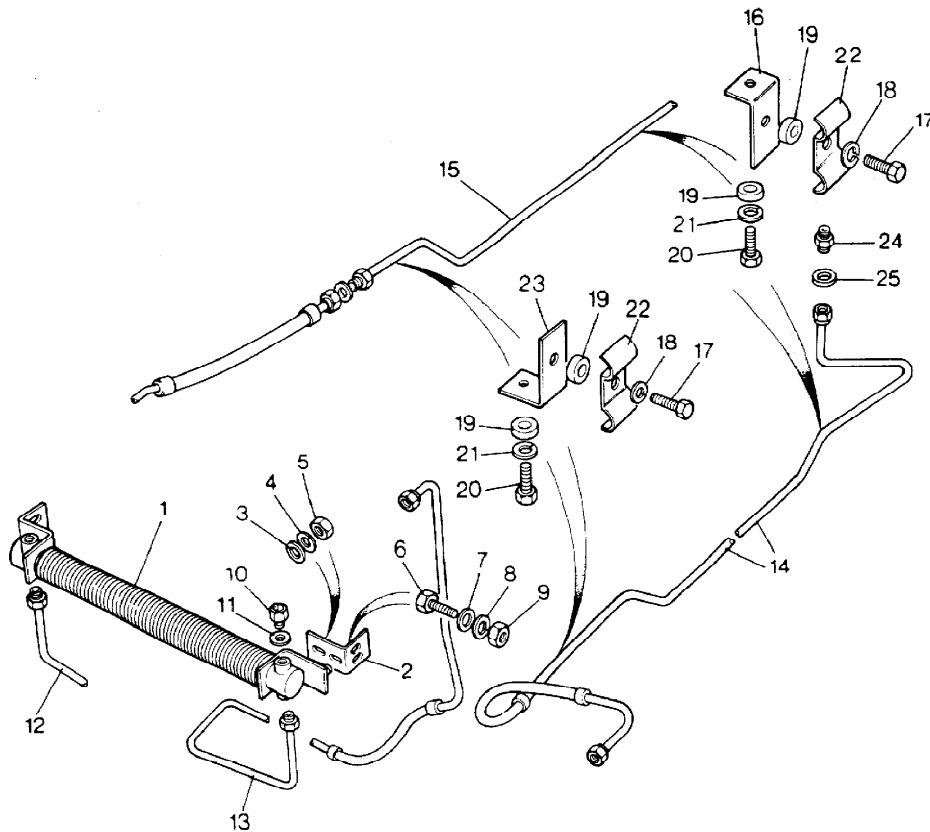

MODEL RANGE ROVER
BLOCK TS 6553/A
PAGE CF A 2.02

AUTO - OIL COOLER - 3.9 LITRE ENGINE

ILL	PART NO	DESCRIPTION	QTY	REMARKS
1	NTC6166	Oil Cooler	1	
2	NTC1868	Mounting Bracket	1	
3	WA106041L	Plain Washer	2	
4	WL106001L	Spring Washer	2	
5	NH106041L	Nut	2	
6	SH106161L	Screw	4	
7	WA106041L	Plain Washer	4	
8	WL106001L	Spring Washer	4	
9	NH106041L	Nut	4	
10	PRC3139	Switch Oil Temp Light	1	Upto April 1990
	PRC8473	Switch Oil Temp Light	1	From April 1990
11	232039	Sealing Washer Switch	1	
12	NTC5799	Pipe Assembly Oil Cooler to Transmission Front	1	)Automatic,)Manual From)VIN GA
13	NTC5743	Pipe Assembly Transmission Oil Cooler Intermediate	1	)Automatic
14	NTC5741	Pipe Assembly Transmission to Oil Cooler	1	)Automatic
15	NTC5838	Pipe Assembly Oil Cooler to Transmission Rear	1	)Automatic
16	NTC5794	Mounting Bracket Oil Cooler Pipe Mounting	1	
17	SH106201L	Screw	2	
18	WL106001L	Spring Washer	2	
19	4266L	Plain Washer	4	
20	SH505081L	Screw	2	
21	WL108001L	Spring Washer	2	
22	594637	Saddle Clamp	2	
23	NTC5897	Mounting Bracket Oil Cooler Pipe Mounting	1	
24	FTC815	Adaptor-Pipes to Gearbox	2	
25	FTC1525	Bonded-Seal/Adaptor	2	

Parts Not Applicable to USA.