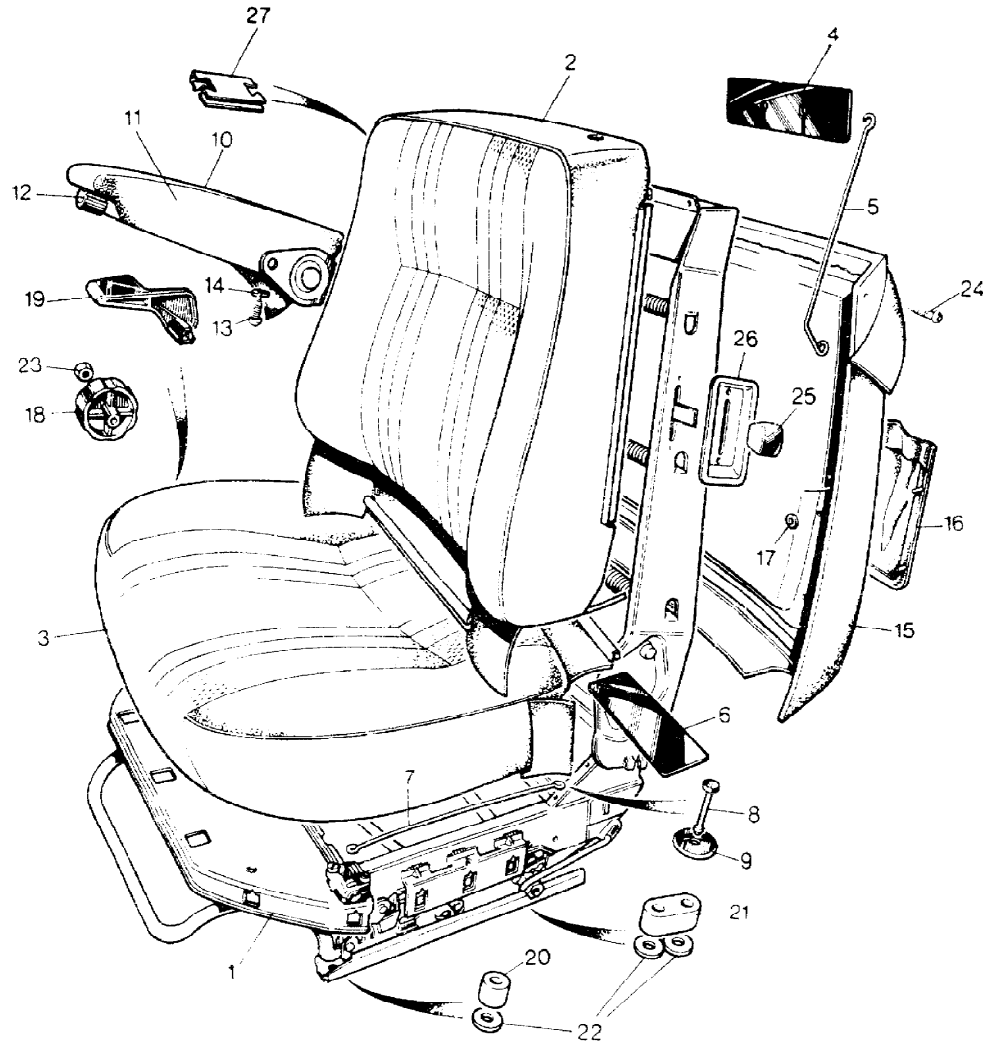

Colour Code:  
AUE Brogue  
RUN Bokhara  
SUA Sorrell Brown

Parts Not Applicable to USA.

623

MODEL RANGE ROVER  
BLOCK TS 6544  
PAGE RA 10.60

SEATS - FRONT - 2 DOOR - FROM INTRODUCTION OF VIN FA351033 - (CONTD)