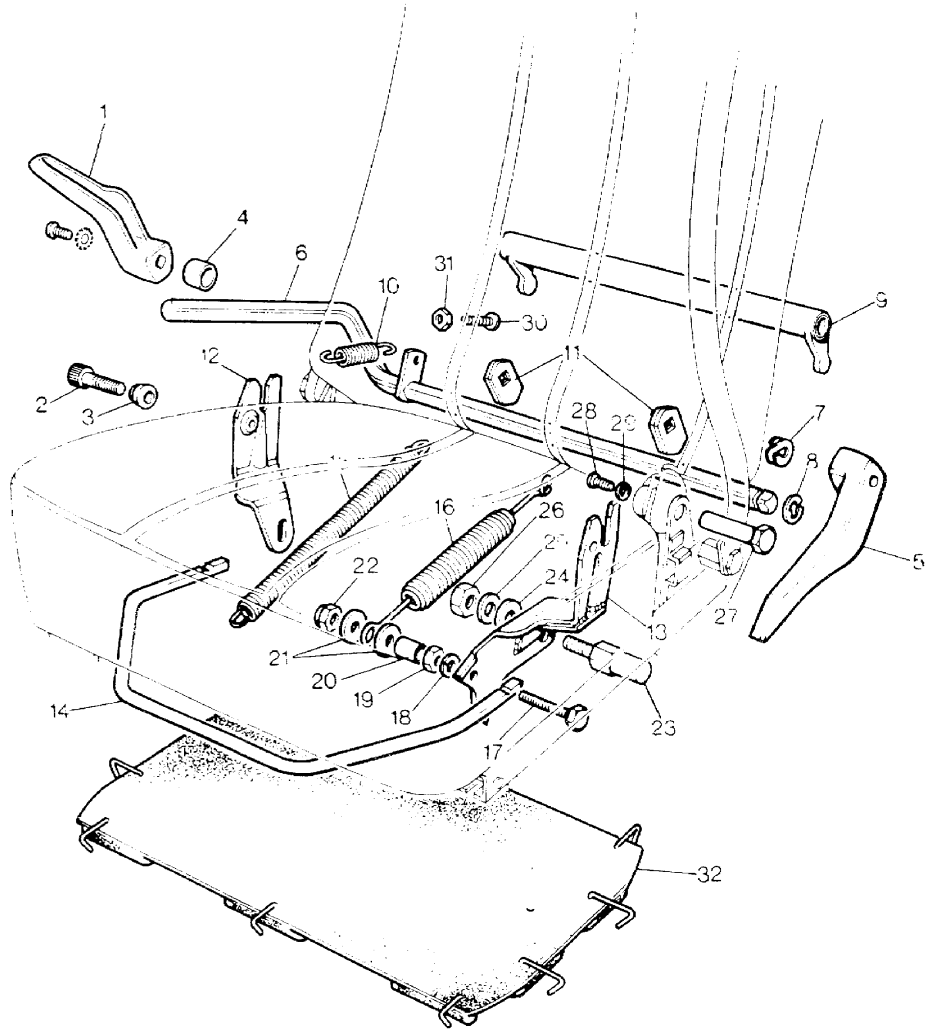

MODEL RANGE ROVER
BLOCK TS 5637
PAGE RA 6

SEATS - FRONT SEAT - 2 DOOR - UP TO VIN EA351032

ILL	PART NO	DESCRIPTION	QTY	REMARKS
1	392214	Handle for Squab Release RH	1	) Except
	392215	Handle for Squab Release LH	1	) Germany
	393175	Handle for Squab Release RH Driver	1	)) Germany
	392214	Handle for Squab Release LH Passenger	1	) Only)
2	SS105164	Screw	2	
3	MRC9851	Nylon Washer	2	
4	390883	Spacer	2	
5	392214	Handle for Squab Release RH	1	) Except
	392215	Handle for Squab Release LH	1	) Germany
	392215	Handle for Squab Release LH Driver	1	)) Germany
	392215	Handle for Squab Release RH Passenger	1	) Only)
6	393170	Operating Rod Drivers Seat	1	
7	WS600071	Spring Washer	1	
8	393171	Circlip	1	
9	393168	Cross Rod for Drivers Seat	1	
10	393399	Spring	1	
11	393167	Locking Cam	2	
12	391422	Operating Arm Trigger Release RH	1	)) Except
	391423	Operating Arm Trigger Release LH	1	) Germany)
	391422	Operating Arm Trigger Release RH Driver	1	)) Germany
	393071	Operating Arm Trigger Release LH Passenger	1	) Only)
13	393071	Operating Arm Trigger Release RH	1	)) Except
	393072	Operating Arm Trigger Release LH	1	) Germany)
	393072	Operating Arm Trigger Release LH Driver	1	)) Germany
	391423	Operating Arm Trigger Release RH Passenger	1	) Only)

Parts Not Applicable to USA.

620