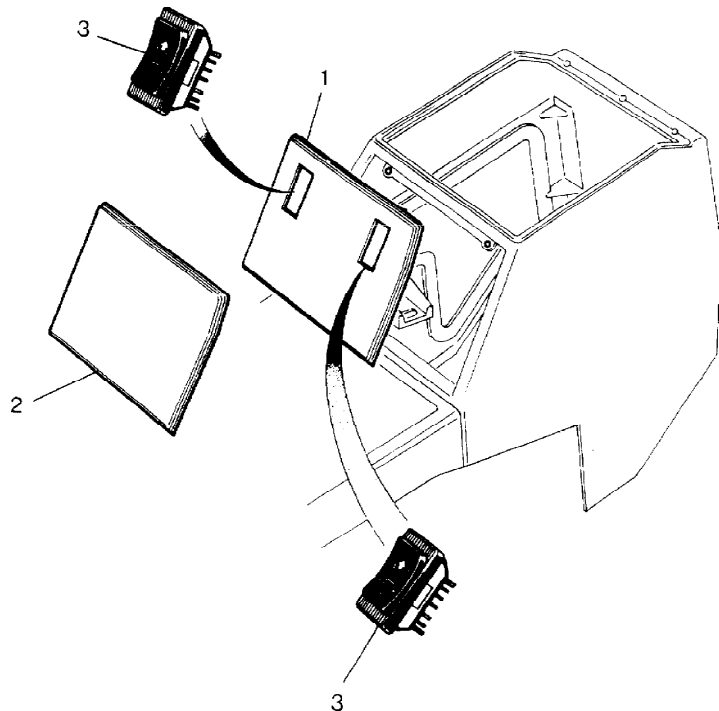

MODEL RANGE ROVER
BLOCK TS 6561
PAGE MB 18.50

BODY ELECTRICS - SWITCHES - ELECTRIC WINDOW LIFT
- 2 DOOR - FROM INTRODUCTION OF VIN FA351033

ILL	PART NO	DESCRIPTION	QTY	REMARKS
1	MXC1705RUN	Mounting Plate	1	Upto VIN GA421854
	MXC7781RUN	Mounting Plate	1	With EWL From VIN GA421855
2	MXC1794RUN	Mounting Plate	1	Non EWL RH Stg
	MXC1795RUN	Mounting Plate	1	Non EWL LH Stg
3	PRC5254	Switch Driver	1	
	PRC5255	Switch Passenger	1	

Colour Code:
RUN Bokhara

Parts Not Applicable to USA.

438