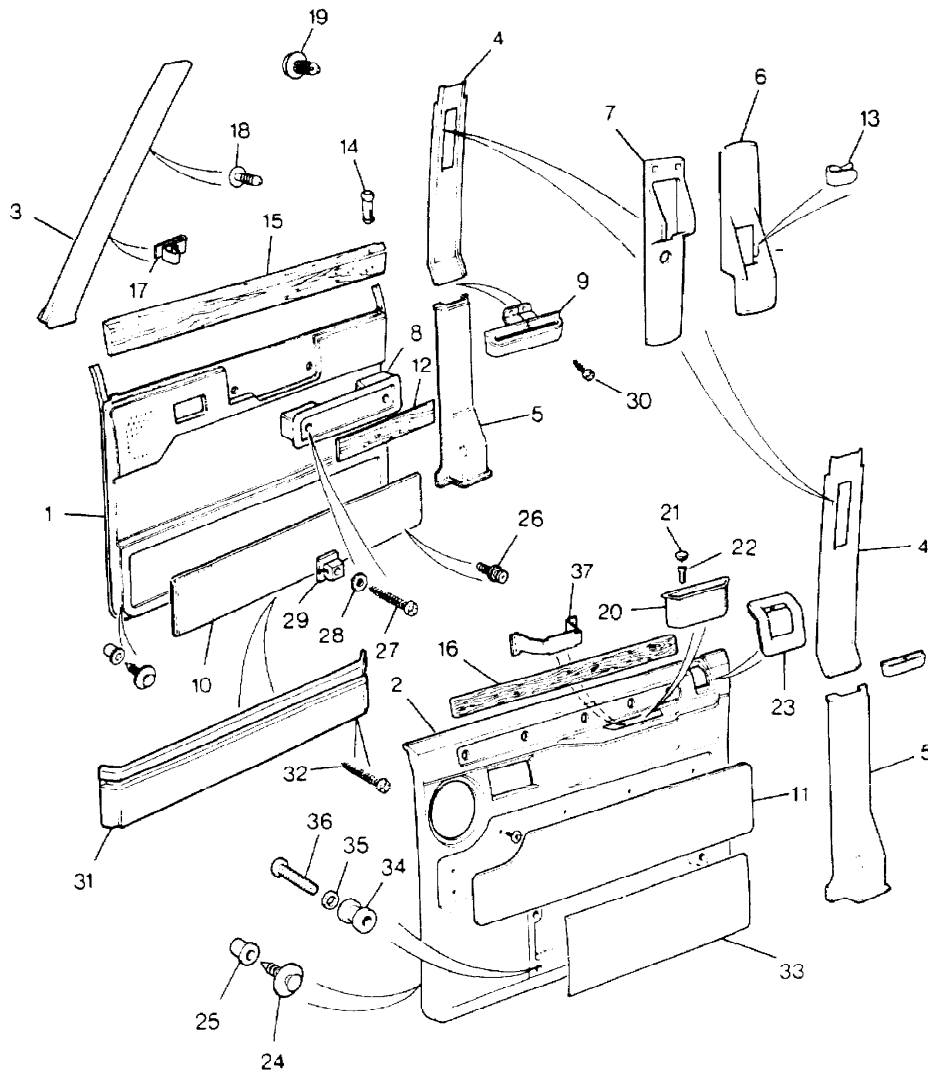

MODEL RANGE ROVER
BLOCK TS 6918
PAGE PB 6.06

TRIM - FRONT DOOR CASINGS - CONTINUED

ILL	PART NO	DESCRIPTION	QTY	REMARKS
22	AC610061L	Screw Self Tapping	4	
23	MXC4738RUN	Escutcheon-Sill Button	2	From VIN FA351033
24	MWC3129	Fir Tree Clip	22	
25	AJU1136L	Retaining Cup	22	
26	AFU2989	Fir Tree Clip	A/R	
27	79231	Screw	4	)Upto VIN
28	4563	Plain Washer	4	)EA351032
29	ADU3775L	Lokut Nut	4	)
30	AB608031L	Screw	4	
31	MUC9782AE	Storage Pocket	2	)Upto VIN
	MUC9782LR	Storage Pocket	2	)EA351032
32	AB604051	Screw	14	)
33	MXC1324SUA	Storage Pocket	2	)
	MXC1324LUL	Storage Pocket	2	)From VIN
34	MXC1325	Spacer Door Pocket	12	)FA351033
35	WA105001L	Plain Washer	12	)
36	ADU6780	Plastite Screw	12	)
37	MXC8311	Door Pull Bracket	2	
	RTC6798	Door Capping Retainer	A/R	

Colour Code

RUN - Bokhara AE - Palamino LR - Steel Grey
SUA - Sorrell Brown LUL - Winchester Grey

Parts Not Applicable to USA.

589