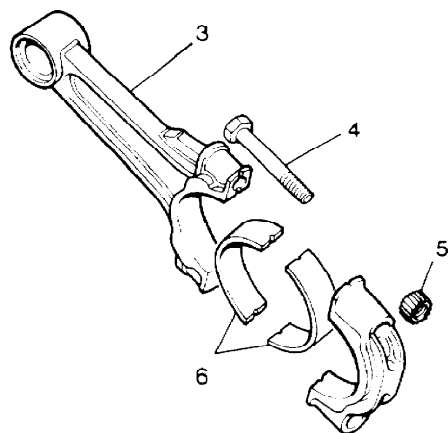

\* Part Of Gasket Kit RTC3306.

Parts Not Applicable to USA.

MODEL RANGE ROVER  
BLOCK 4 RE 170A  
PAGE BA VC 10

ENGINE - (CARB) - CONNECTING ROD PISTON & RINGS

ILL	PART NO	DESCRIPTION	QTY	REMARKS
1	RTC2186S	Piston, Gudgeon Pin & Rings Assembly-STD	8	) 8.13:1 CR *
	RTC218620	Piston, Gudgeon Pin & Rings Assembly .020" O/S	8	)
	RTC2295S	Piston, Gudgeon Pin & Rings Assembly-STD	8	) 9.35:1 CR **
	RTC229520	Piston, Gudgeon Pin & Rings Assembly .020" O/S	8	)
2	RTC2408	+Kit Piston Rings, STD	8	
	RTC240820	+Kit Piston Rings, .020" O/S	8	
3	602082	CONNECTING ROD & CAP ASSY	8	
4	602609	+Bolt-Cap/Rod	16	
5	602061	+Nut-Cap/Rod	16	
6		Kit-Bearing-Conn Rod		
	RTC2117	STD	1	) Crankshaft
	RTC211710	0.010" O/S	1	) Set
	RTC211720	0.020" O/S	1	)