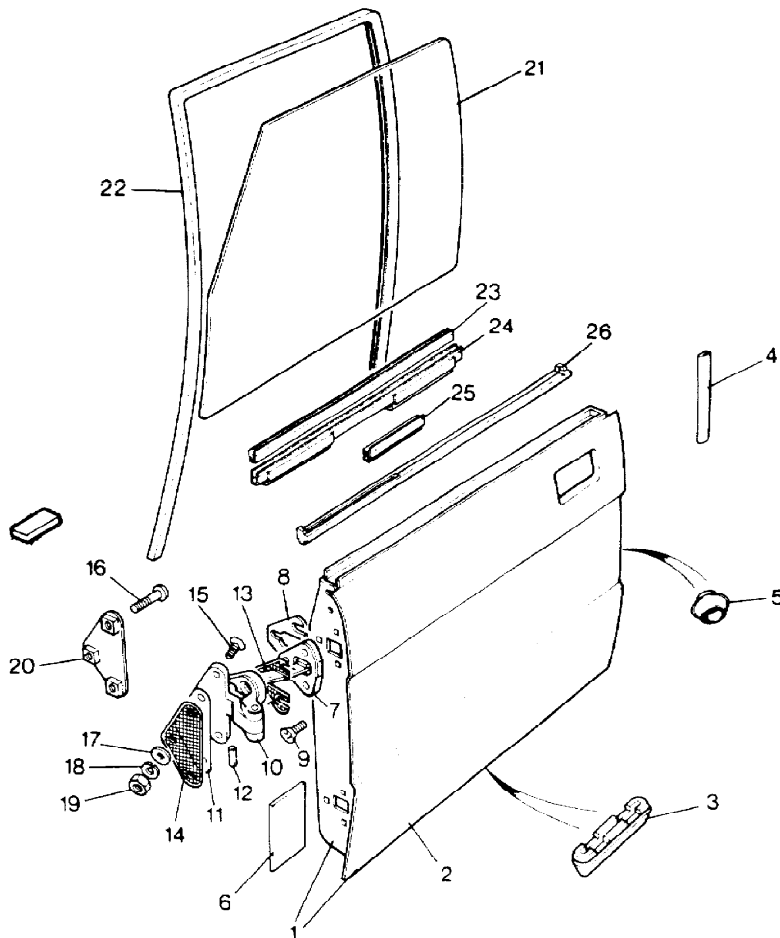

ILL	PART NO	DESCRIPTION	QTY	REMARKS
1	RTC6293	Front Door Panel Assembly RH	1	)Upto Vin
	RTC6294	Front Door Panel Assembly LH	1	)EA351032
	MXC4872	Front Door Panel Assembly RH	1	)From Vin
	MXC4873	Front Door Panel Assembly LH	1	)FA351033
2	RTC6190	+Outer Panel RH	1	
	RTC6189	+Outer Panel LH	1	
3	MUC1733	Grommet Drainage Hole	2	
4	DZA6330	Door Edge Protector	2	
5	338013	Grommet	A/R	
	338023	Grommet	A/R	
6	MTC7176	Anti Rattle Pad Upper	2	
	MTC7177	Anti Rattle Pad Upper	2	
	392748	Anti Rattle Pad Lower	4	100x75x20
	392746	Anti Rattle Pad Lower	2	130x100x10
	392744	Anti Rattle Pad Lower	2	180x100x4
	392745	Anti Rattle Pad Lower	2	230x100x10
	392743	Anti Rattle Pad Lower	2	280x180x4
7	MTC7772	Check Strap	2	
8	392865	Shim 10.SWG	A/R	
	392866	Shim 6.SWG	A/R	
9	392920	Screw	12	
10	390415	Door Hinge	4	
11	MWC7676	Gasket Door Hinge	4	
12	391439	Roll Pin	4	
13	392876	Shim Check Strap	4	
14	391592	Shim Door Hinge	4	
15	391043	Screw	12	
16	MXC1436	Bolt M8	12	
17	RTC613	Plain Washer	12	
18	WM600051L	Spring Washer	12	
19	NH605041L	Nut	12	
20	MWC7171	Weldnut Plate	4	
21	MTC9792	Front Door Glass RH	1	)5mm Glass
	MTC9793	Front Door Glass LH	1	)Upto Vin EA351032
	MWC8436	Front Door Glass RH	1	)4mm Glass
	MWC8437	Front Floor Glass LH	1	)From VIN FA351033
22	MUC1744	Glazing Channel	2	5mm Glass
	MWC9602	Glazing Channel	2	4mm Glass
23	MUC2325	Glass Glazing Rubber	2	5mm Glass
24	MUC2322	Glass Lifting Channel	2	
25	MTC7299	Locating Channel Regulator	2	Upto VIN EA351032
	MWC2941	Locating Channel Regulator	2	From VIN FA351033
26	MXC5353	Waist Seal RH	1	
	MXC5354	Waist Seal LH	1	
27	MUC2177	Pad Door Frame	2	Upto VIN CA273922