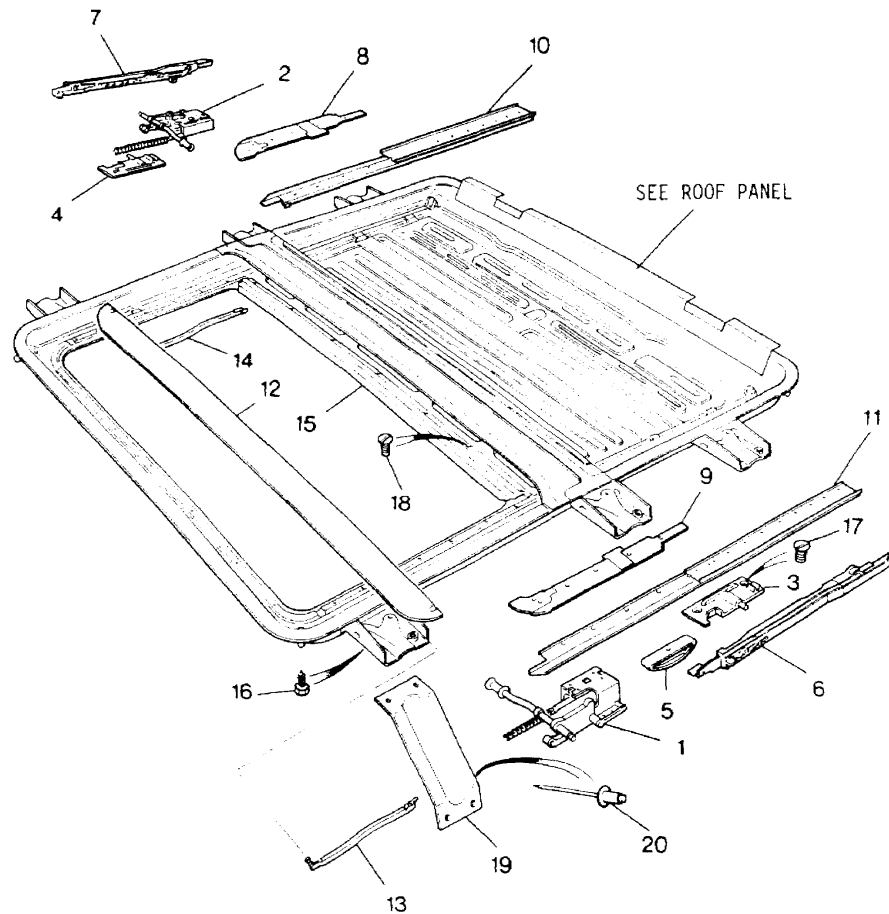

MODEL RANGE ROVER
BLOCK TS 6385/B
PAGE NF 10.04

BODY - SUN ROOF AND LINKAGE

ILL	PART NO	DESCRIPTION	QTY	REMARKS
1	MWC6039	Guide Rear LH	1	
2	MWC6038	Guide Rear RH	1	
3	MWC6041	Pilot LH	1	
4	MWC6040	Pilot RH	1	
5	MWC6031	Slide Shoe Assembly	2	
6	MWC6037	Culisse Complete Assy LH	1	
7	MWC6036	Culisse Complete Assy RH	1	
8	MWC8522	Slide Rail Front RH	1	
9	MWC8523	Slide Rail Front LH	1	
10	MWC6032	Guide Rail RH	1	
11	MWC6033	Guide Rail LH	1	
12	MWC6043	Wind Deflector	1	
13	MWC6045	Operating Arm Wind Deflector	1	
14	MWC6044	Operating Arm Wind Deflector	1	
15	MWC3275	Edge Trim Sun Roof	1	
16	AZ610031	Screw Fixing Sun Roof Rail	8	
17	SF104104	Screw M4x10 Fixing Pilot	4	
18	AD606034	Screw Fixing Sun Roof Rail	24	
19	MWC3288	Cantrail Support Bracket	6	4 Door
	MWC3288	Cantrail Support Bracket	4	2 Door
20	RA612156L	Pop Rivet Fixing Support Bracket	24	

Parts Not Applicable to USA.

546