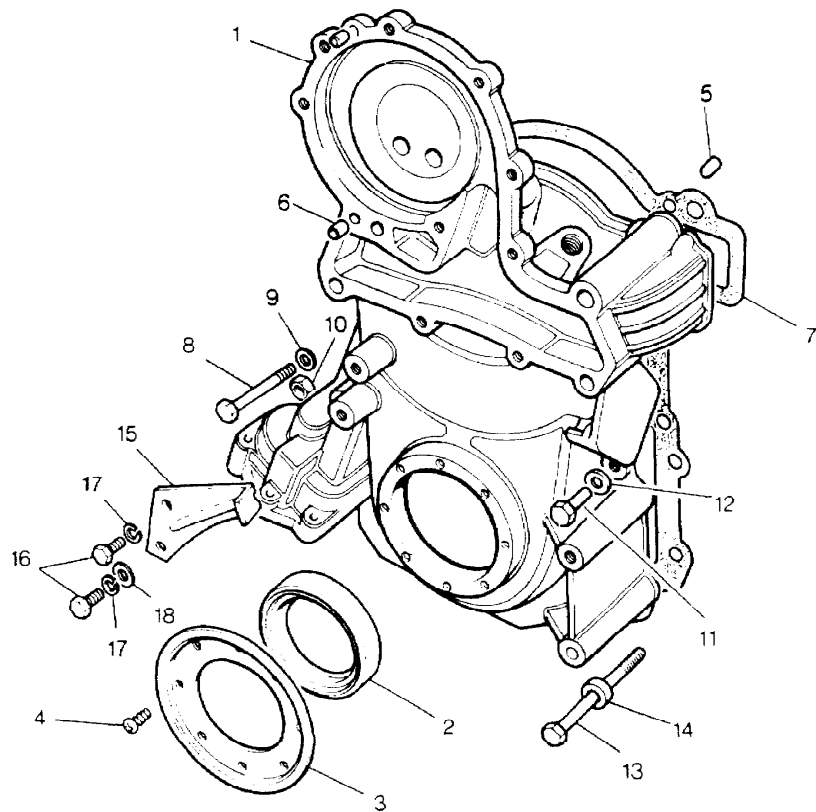

MODEL RANGE ROVER
BLOCK 2RE 287
PAGE BB VC 2

ENGINE - (CARB) - FRONT COVER

ILL	PART NO	DESCRIPTION	QTY	REMARKS
1	ETC7385	FRONT COVER ASSEMBLY	1	
2	ETC5065	+Oil Seal	1	
3	247766	+Mud Excluder	1	
4	78782	+Screw, No6 x 1/4"	8	
5	90602202	+Dowel, Cover-Block	2	
6	602201	Dowel, Pump Cover	2	
7	603775	Gasket, Cover-Block	1	
8	BH505241L	Bolt 5/16"UNC x 3"	1	
9	WA108051L	Plain Washer	1	
10	NH605041L	Nut 5/16"UNF	1	
11	SH505091L	Screw 5/16"UNC x 1.1/8"	2	
12	WA108051L	Plain Washer	2	
13	602388	Bolt	1	
14	4075L	Plain Washer	1	
15	612871	Timing Pointer	1	
16	SH504051L	Screw 1/4"UNC x 5/8" P/Block	2	
17	WM600041L	Spring Washer	2	
18	RTC609	Plain Washer	2	

Parts Not Applicable to USA.

22