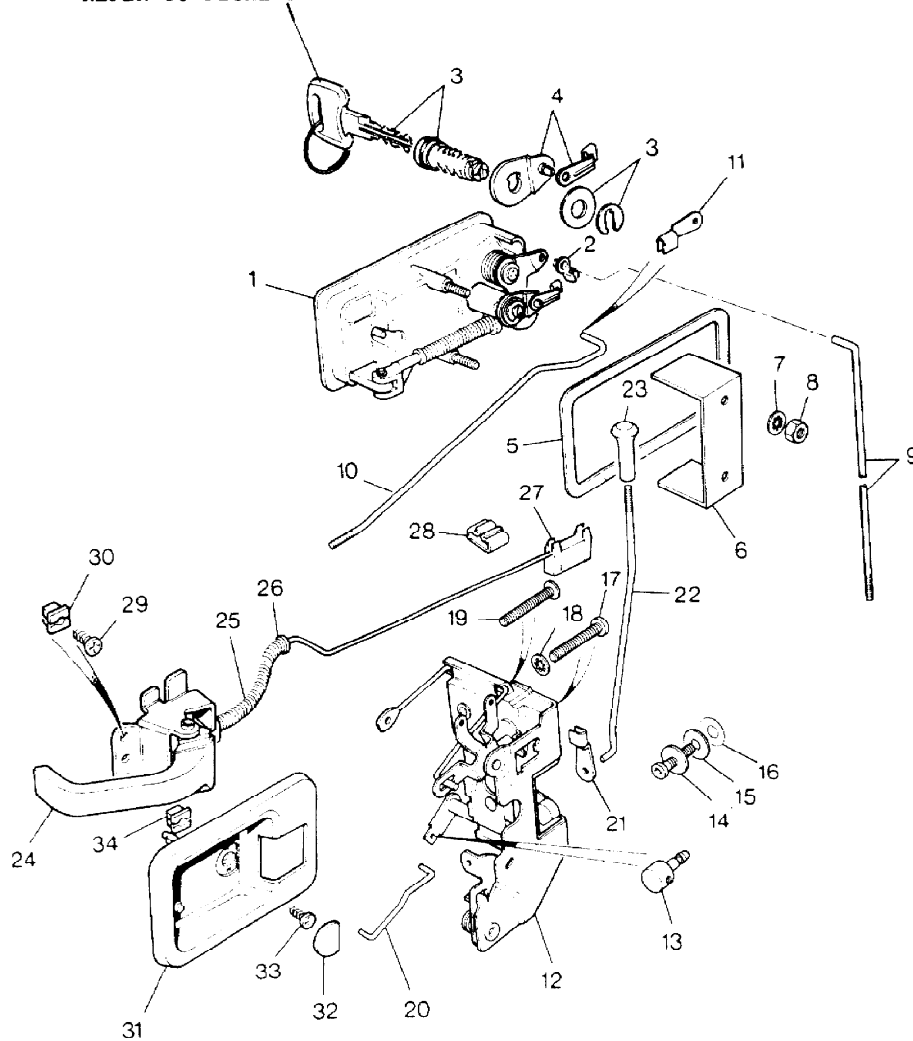

MODEL RANGE ROVER
BLOCK TS 5354/B
PAGE NE 20

BODY - LOCK AND HANDLES FRONT - MANUAL AND CENTRAL LOCKING
- UP TO VIN EA351032

REFER TO FICHE FRAME NO 2G4 OR 2G5

ILL	PART NO	DESCRIPTION	QTY	REMARKS
1	MTC6738	Door Handle RH	1	
	MTC6742	Door Handle LH	1	
2	MTC9623	Anti Rattle Clip	2	Upto VIN EA322140
	BFP1265	Anti Rattle Clip	2	From VIN EA322141
3	RTC5024	Barrel RH	1	Red Cam
4	RTC5555	Cam Link Assembly Door Handle	1	Red
	RTC5025	Barrel RH	1	Blue Cam
	RTC5556	Cam Link Assembly Door Handle	1	Blue
5	CZK8356	Seal	2	
6	CZK8207	Bracket Fixing Outer Handle	2	
7	WL700101L	Shakeproof Washer	4	
8	NY910041L	Nut	4	
9	MTC9145	Link External Handle To Lock	2	
10	MUC3762	Link Latch To Remote Control	2	
11	BRC1393	Anti Rattle Clip	2	
12	MTC7593	Door Latch RH	1	
	MTC7592	Door Latch LH	1	
13	MTC9289	Adjusting Link	2	
14	390448	Striker	2	
15	MWC7677	Gasket Door Striker	4	
16	391591	Shim	2	
17	SE106121L	Screw	2	
18	WF702101L	Shakeproof Washer	2	
19	SF106121L	Screw	4	
20	MTC7029	Link To Locking Barrel	2	
21	MTC9623	Clip	2	
22	MTC7848	Link Sill Button To Lock RH	1	
	MTC7849	Link Sill Button To Lock LH	1	
	MUC3366AV	Sill Button	2	
23	MUC3366CC	Sill Button	2	)From VIN No:)EA 326881
	MUC3366LG	Sill Button	2	
24	MUC1280AV	Remote Control Handle RH	1	
	MUC1280CC	Remote Control Handle RH	1	)From VIN No:)EA 326881
	MUC1280LG	Remote Control Handle RH	1	
	MUC1281AV	Remote Control Handle LH	1	
	MUC1281CC	Remote Control Handle LH	1	)From VIN No:)EA 326881

Parts Not Applicable to USA.