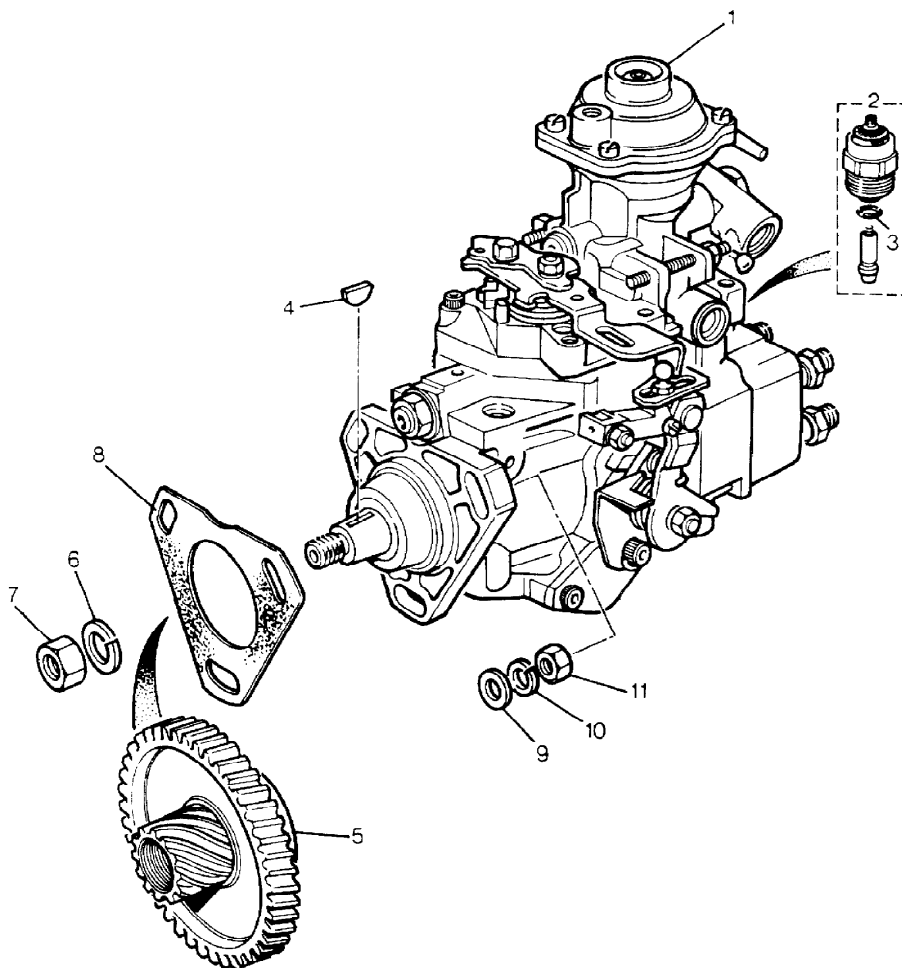

MODEL RANGE ROVER
BLOCK TS 5942/B
PAGE BE DT 12

ENGINE - 2500 TURBO DIESEL - INJECTOR PUMP

ILL	PART NO	DESCRIPTION	QTY	REMARKS
1	RTC6659	INJECTOR PUMP ASSY	1	
2	RTC6702	+Solenoid-Fuel Shut-Off	1	
3	RTC6703	++Sealing Washer	1	*
4	AEU2111L	Key-Timing Gear	1	
5	RTC6661	Timing Gear	1	
6	AEU2112L	Spring Washer-Gear/Pump	1	
7	AEU2113L	Nut	1	*
8	RTC4973	Gasket-Injector Pump	1	
9	WA108051L	Plain Washer	2	
10	WL108001L	Spring Washer	2	
11	NH108041L	Nut	2	
	RTC6713	Banjo Bolt	1	
	AEU2072L	Sealing Washer	1	
	RTC6714	Adaptor-Vacuum Pipe	1	
	RTC6712	Microswitch Assy	1	
	RTC4968	Adaptor-Hose	1	
	RTC5016	Washer-Adaptor	1	
	RTC6715	Link Lead-Solenoid-Fuel Shut Off	1	

* Part Of Kit STC158

Parts Not Applicable to USA.

TYPICAL ILLUSTRATION

TS5942/B