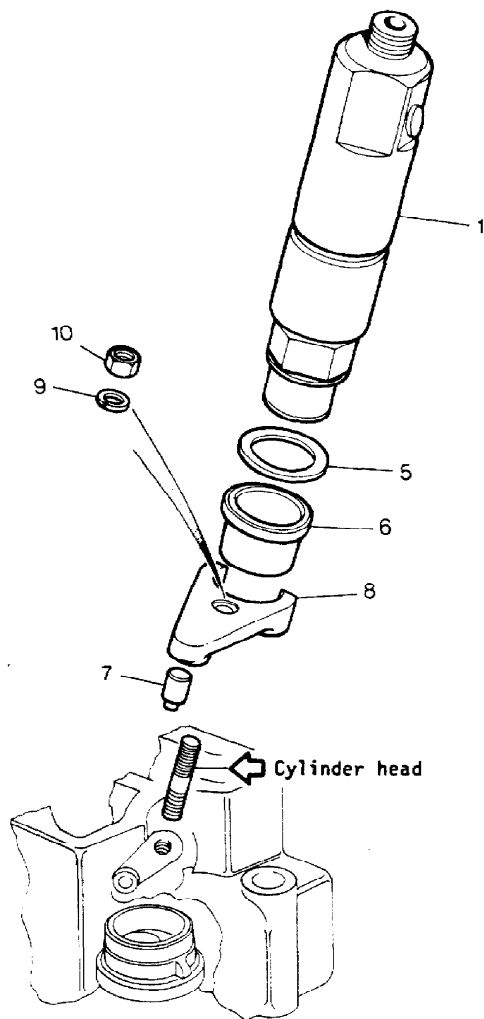

MODEL RANGE ROVER
BLOCK VS 3278B
PAGE BE DT 16

ENGINE - 2500 TURBO DIESEL - INJECTORS

ILL	PART NO	DESCRIPTION	QTY	REMARKS
1	AEU2098L	INJECTOR ASSY	4	
2	AEU2103L	+Atomiser	4	
3	RTC5987	+Holder	4	
4	RTC5988	+Nozzle	4	
5	AEU2104L	Gasket	4	**
6	AEU2105L	Shroud	4	
7	AEU2108L	Dowel	4	
8	AEU2300L	Locating Plate	4	
9	WL108001L	Spring Washer	4	
10	NH108041L	Nut	4	

** Part Of Kit RTC4993

Parts Not Applicable to USA.