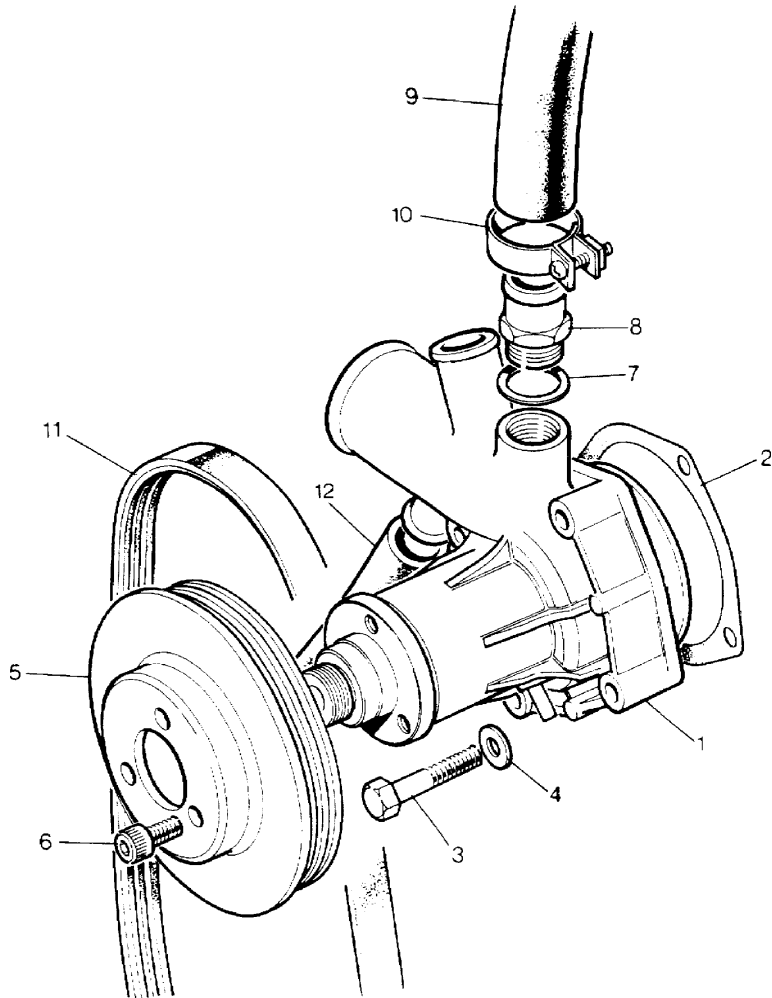

\* Part Of Kit STC158

Parts Not Applicable to USA.

MODEL RANGE ROVER  
BLOCK TS 5581A  
PAGE BB DT 16

ENGINE - 2500 TURBO DIESEL - FAN & VISCOUS DRIVE

ILL	PART NO	DESCRIPTION	QTY	REMARKS
1	ETC1275	Fan-11 Blades-17"	1	
2	ETC1260	Viscous Drive	1	
3	SH505051L	Screw 5/16"UNC x5/8"	4	
4	587405	Plain Washer	4	