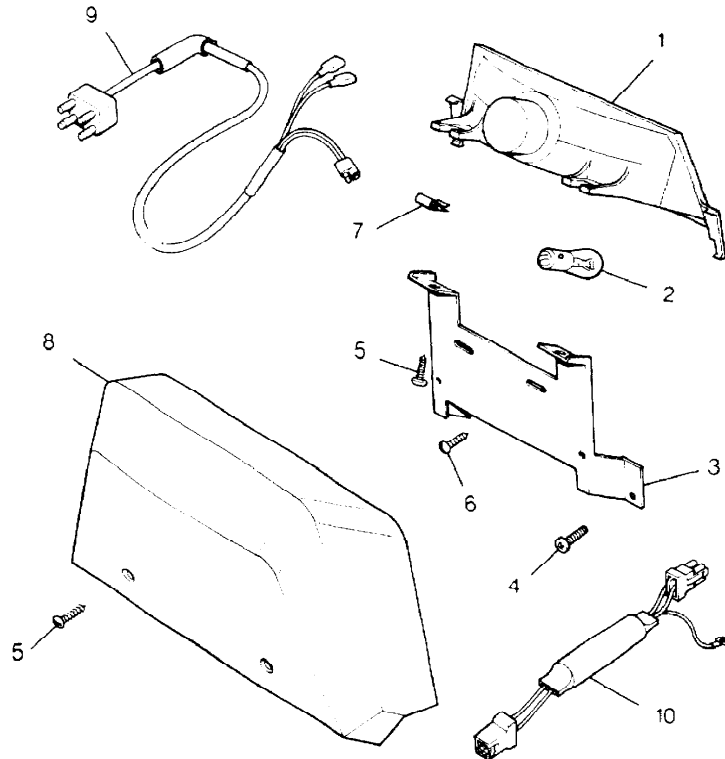

Parts Not Applicable to USA.

TS6865

MODEL RANGE ROVER  
BLOCK TS 6690  
PAGE MA 6.25

BODY ELECTRICS - HIGH LEVEL STOP LAMP

ILL	PART NO	DESCRIPTION	QTY	REMARKS
1	PRC8484	Hi-Level Stop Lamp	1	Upto VIN HA479004
	PRC9093	Hi-Level Stop Lamp	1	From VIN HA479005
2	264591	+Bulb	1	
3	MXC7886	Mounting Bracket	1	Upto VIN GA440800
	MXC8860	Mounting Bracket	1	From VIN GA440801
4	SE104161	Screw	2	
5	AB608054L	Screw	4	
6	DA608044L	Screw	2	
7	AK608171L	Spire Clip	2	
8	MXC5788	Cover	1	
	MXC8705	Cover	1	
9	PRC7987	Link Lead-HLS Lamp	1	
10	PRC8129	Suppressor-HLS Lamp	1	