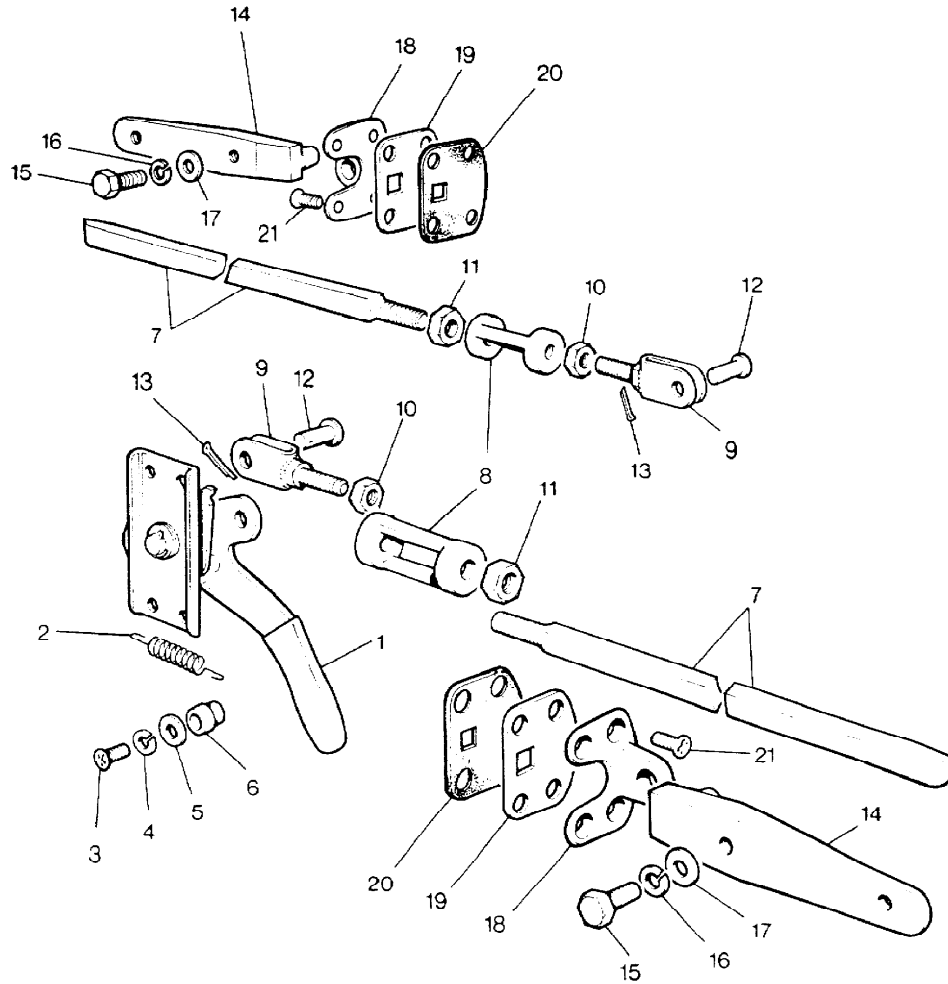

MODEL RANGE ROVER
BLOCK N 959
PAGE NF 16

BODY - LOCK LOWER TAILGATE UPTO VEHICLE NO CA274120 - 2 DOOR
CA273922 - 4 DOOR

ILL	PART NO	DESCRIPTION	QTY	REMARKS
	390277	LOCK ASSEMBLY LOWER TAILGATE	1	
1	320778	+Locking Handle Assembly	1	
2	320779	+Tension spring	1	
3	78898	+Screw	4	
4	WM600041L	+Spring Washer	4	
5	3831L	+Plain Washer	4	
6	79240	+Riv Nut	4	
7	320783	+Locking Bar	2	
8	320782	+Adjuster Locking Bar	2	
9	320780	+Fork End	2	
10	NH604041L	+Locknut	2	
11	320787	+Locknut	2	
12	320781	+Clevis Pin	2	
13	3958L	+Split Pin	2	
14	320786	+Spigot	2	
15	255226	+Screw	4	
16	WM600051L	+Spring Washer	4	
17	RTC613	+Plain Washer	4	
18	320785	+Location Plate	2	
19	320784	+Base Plate Locking Bar	2	
20	MRC124	+Rubber Seal	2	
21	79140	+Screw	8	

Parts Not Applicable to USA.

552