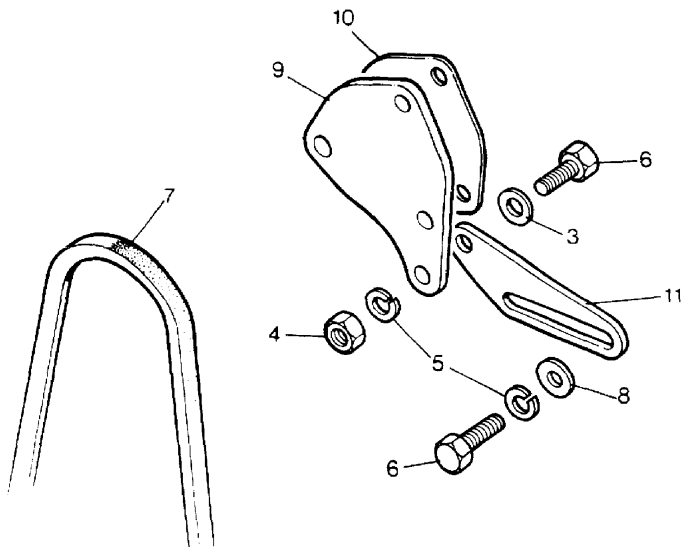

MODEL RANGE ROVER
BLOCK TS 6593
PAGE BH DT 2.02

ENGINE - 2400 TURBO DIESEL - ALTERNATOR MOUNTINGS

ILL	PART NO	DESCRIPTION	QTY	REMARKS
1	ETC9022	Brkt-Mtg Alt	1	)
2	ETC9059	Bolt M8x145mm Long	1	)
3	WA108051L	Washer M8	3	)
4	NH108041L	Nut M8	2	)
5	WL108001L	Spring Washer M8	3	)
6	SH108201L	Hex Screw M8x20mm	2	)
7	ETC9002	Belt-Water Pump/Alt	1	)RHD
8	ETC9011	Special Washer	1	)
9	ETC9050	Front Cover Plate	1	)
10	ETC9060	Gasket-Cover Plate	1	)
11	ERC6683	Adjusting Link	1	)
12	SS110451L	Socket Screw M10x45mm Long	2	)
13	SS110251L	Socket Screw M10x25mm Long	1	)
14	WL110001L	Washer M10	4	)
	ETC9073	Brkt-Mtg Alt	1	)
	ETC9062	Bolt M8x120mm Long	1	)
	WA108051L	Washer M8	3	)
	NH108041L	Nut M8	2	)
	WL108001L	Spring Washer M8	3	)LHD
	SH108201L	Hex Screw M8x20mm	1	)
	ETC9019	Belt-Water Pump/Alt	1	)
	ETC9011	Special Washer	1	)
	ETC9004	Adjusting Link	1	)
	SH108251L	Hex Screw M8x25mm Long	1	)

Parts Not Applicable to USA.

137