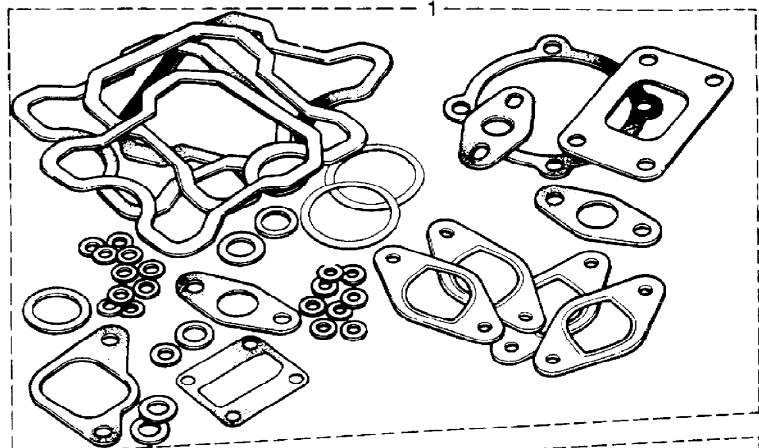

MODEL RANGE ROVER
BLOCK VS 3287
PAGE BF DT 2

ENGINE - 2400 TURBO DIESEL - GASKET KITS

ILL	PART NO	DESCRIPTION	QTY	REMARKS
1	RTC4993	Gaskets/Seals Kit-Cyl.Head	1	
2	STC158	Gaskets/Seals Kit-Cyl.Block	1	

For a complete Engine Rebuild both Gaskets/Seals Kit will be required.

NB: Cylinder Head Gaskets are NOT included in the above Kits.

Parts Not Applicable to USA.

132