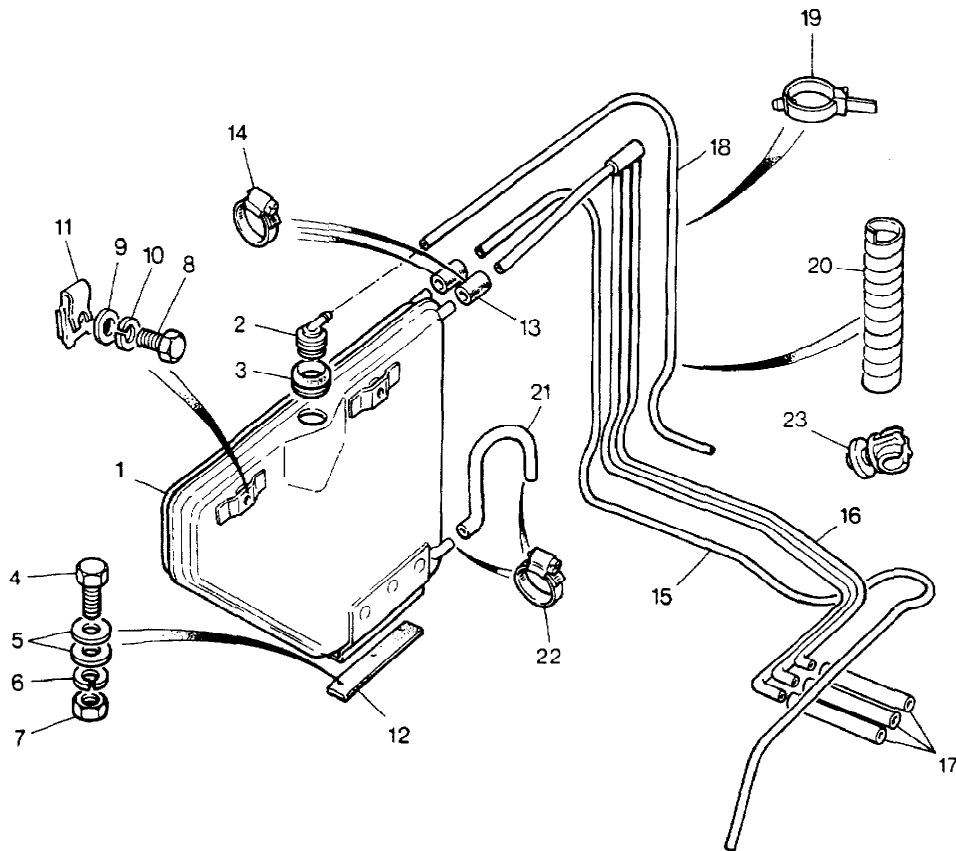

MODEL RANGE ROVER
BLOCK TS 6471
PAGE JA 8.02

FUEL - PETROL CATCH TANK NON EVAPORATIVE LOSS CONTROL SYSTEM
FITTED FROM VEHICLE VIN NO 8EA308803

ILL	PART NO	DESCRIPTION	QTY	REMARKS
1	NTC4628	PETROL CATCH TANK	1	
2	NTC4517	+Valve Fuel Cut Off	1	
3	NTC4627	+Grommet Seal Float Valve	1	
4	255206	Screw	3	
5	WB106041L	Plain Washer	6	
5	WM600041L	Spring Washer	3	
7	NH604041L	Nut	3	
8	BH604141L	Screw	2	
9	WB106041L	Plain Washer	2	
10	WM600041L	Spring Washer	2	
11	346073	Spire Nut	2	
12	592907	Rubber Strip	1	
13	NTC2876	Connection Hose	2	
14	CN100608L	Clip for Connection Hose	9	
15	NTC5262	Pipe Assembly & Relief Valve	1	
	CN100168L	Clip for Pipe Assembly Catch Tank	3	
16	NTC5297	Manifold Assembly	1	
17	NTC4552	Vent Pipe Tank to Manifold	3	
18	NTC5260	Pipe Valve to Atmosphere	1	
19	NTC4476	Cable Strap	4	
20	NTC5298	Pipe Wrap	1	
21	NTC4538	Pipe Assembly & Surge Valve	1	
22	CN100608L	Hose Clip	2	
23	79121	Single Pipe Clip	1	
	79123	Single Pipe Clip	1	

Parts Not Applicable to USA.

341