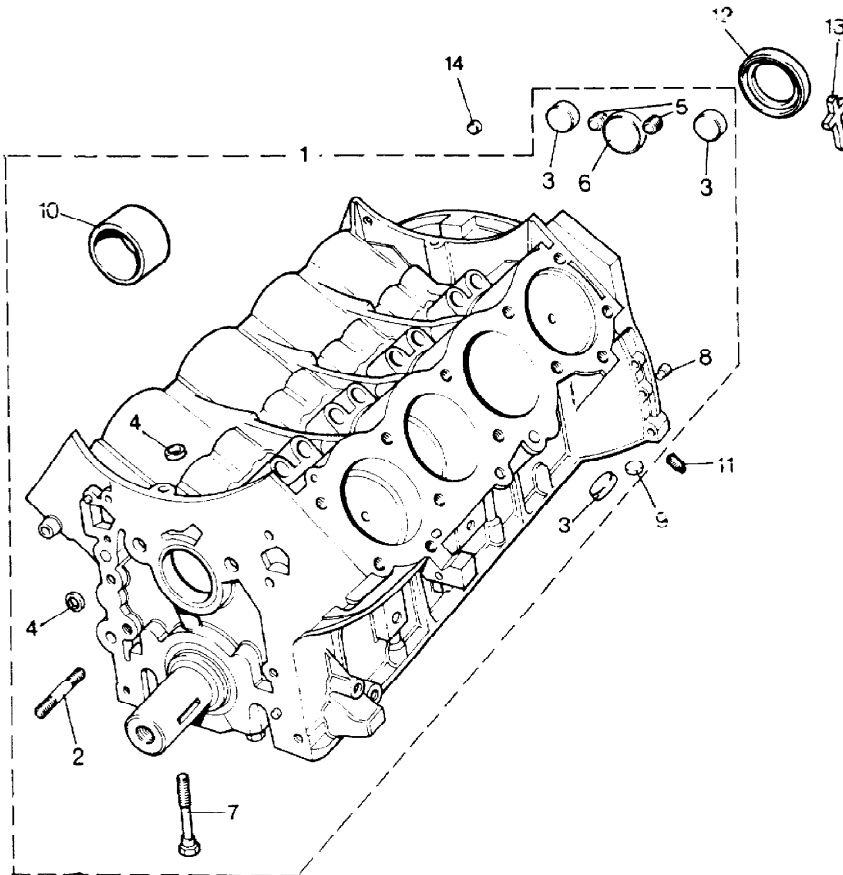

MODEL RANGE ROVER
BLOCK TS 6300
PAGE BA VC 6

ENGINE - (CARB) - CYLINDER BLOCK

ILL	PART NO	DESCRIPTION	QTY	REMARKS
1	ERC6934	CYLINDER BLOCK ASSEMBLY	1	
2	252513	+Stud-Timing Assembly	1	
3	602152	+Cup Plug	8	
4	602147	+Plug-Tappet/Angular Holes	4	
5	602212	+Plug-Tappet/Line-Rear	2	
6	602146	+Plug-Cam Bore Rear	1	
7	602130	+Bolt 1/2"UNC-Main Brg Cap	10	
8	602141	+Dowel-Flywheel Housing	2	
9	612898	+Plug-Rear Flange	2	
10	RTC5918	+Camshaft Bearing Set	1	
11	602915	Drain Tap	2	) Alternatives
	3290	Plug	2	)
12	611409	Oil Seal - Crankshaft	1	*
13	611089	Packing-Oil Seal	2	*
14	154545	Plug-Breather Hose	1	
	603143	Breather Pipe	1	

* Part of Gasket Kit RTC3306

Parts Not Applicable to USA.

16