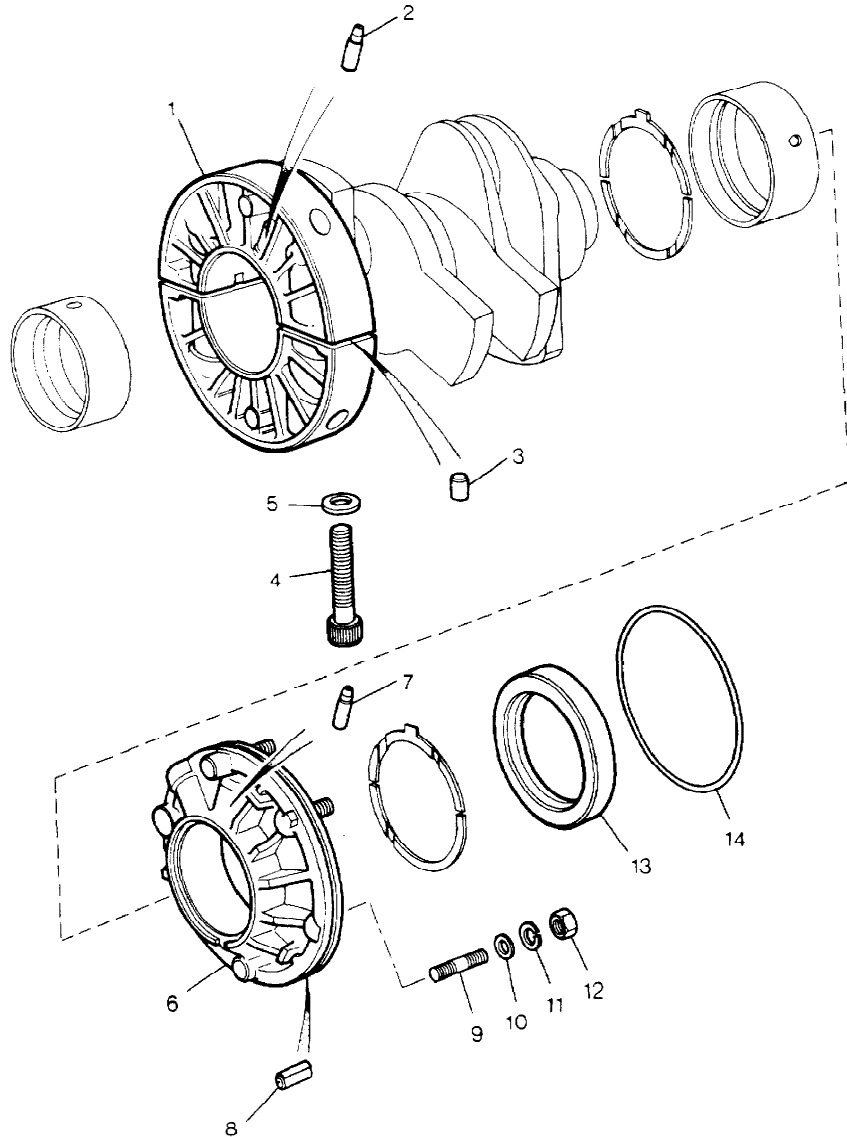

MODEL RANGE ROVER
BLOCK VS 3279A
PAGE BA DT 30

ENGINE - 2500 TURBO DIESEL - CRANKSHAFT BEARING HOUSINGS

ILL	PART NO	DESCRIPTION	QTY	REMARKS
1	AEU2023L	CENTRE BEARING HOUSING ASSY	3	
2	AEU2294L	+Jet Valve	3	
3	AEU2025L	+Dowel	6	
4	AEU2026L	Bolt	6	
5	AEU2027L	Plain Washer	6	
6	RTC6709	REAR BEARING HOUSING ASSY	1	
7	AEU2794L	+Jet Valve	1	
8	AEU2029L	+Split Dowel	1	
9	RTC6761	+Stud M8x25	6	
10	WA108041L	Plain Washer	6	
11	WL108001L	Spring Washer	6	
12	NH108041L	Nut	6	
13	RTC6710	Oil Seal-Crankshaft Rear	1	*
14	AEU2035L	O Ring-Crankshaft Rear	1	*

Part Of Kit STC158

Parts Not Applicable to USA.

VS3279/A