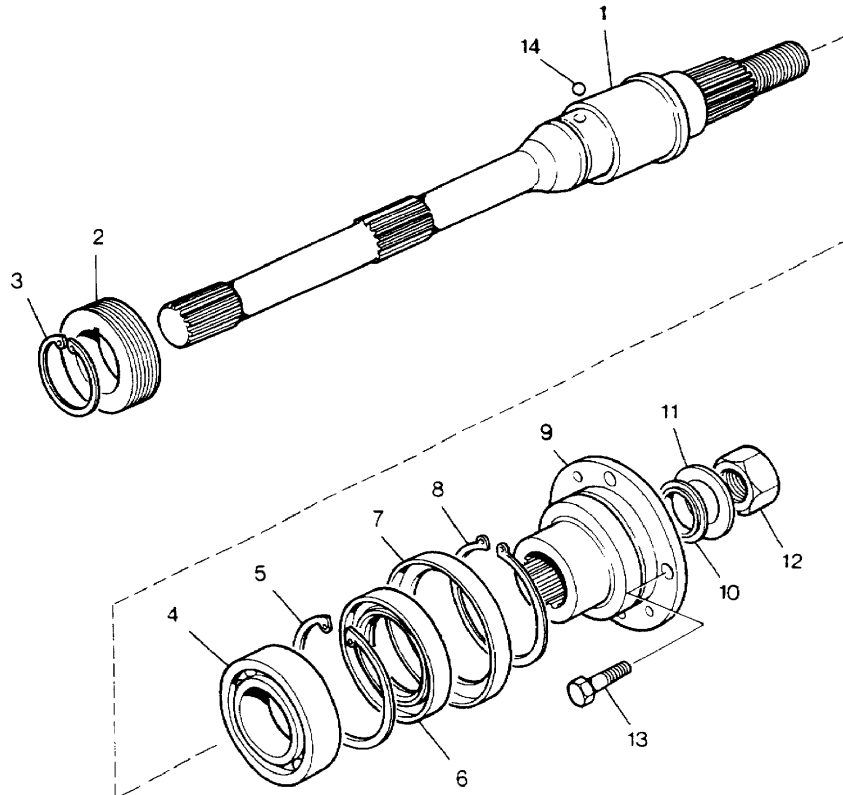

MODEL RANGE ROVER
BLOCK TS 6572
PAGE DC B 4

TRANSFER GEARBOX - BORG WARNER - OUTPUT SHAFT/REAR FLANGE

ILL	PART NO	DESCRIPTION	QTY	REMARKS
1	FTC657	Output Shaft	1	
2	RTC6026	Speedo Worm	1	
3	RTC6028	Circlip	1	
4	RTC3406	Bearing	1	
5	216962	Circlip	1	
6	FRC7043	Oil Seal	1	
7	571970	Oil Shield	1	
8	571682	Circlip	1	
9	FRC5438	Rear Flange	1	
10	FRC2464	Felt Washer	1	
11	571468	Washer	1	
12	NY120041L	Nut	1	
13	FRC3602	Bolt	4	
14	RTC6027	Steel Ball 5mm Grade 10	1	

Parts Not Applicable to USA.