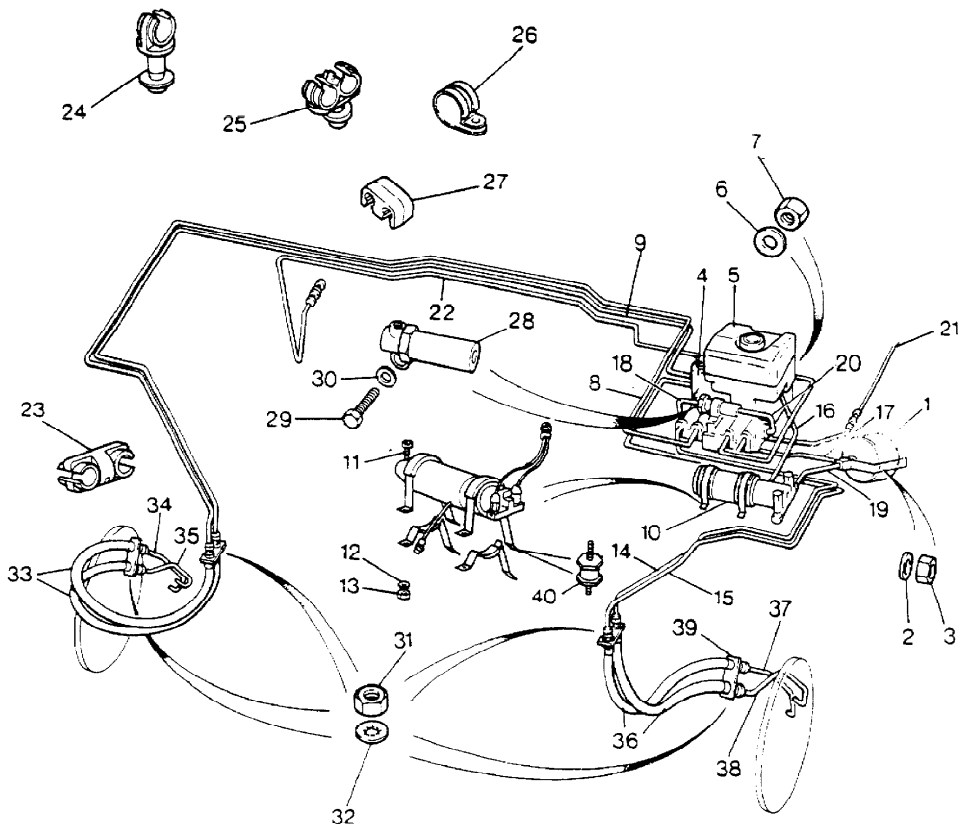

MODEL RANGE ROVER
BLOCK TS 6427A
PAGE HA 6.08

BRAKES - ANTI LOCK BRAKING SYSTEM - FRONT - LH STG
- FROM INTRODUCTION OF VIN GA

ILL	PART NO	DESCRIPTION	QTY	REMARKS
1	RTC6498	Accumulator	1	
2	WA106041L	Plain Washer)Fixing	2	
3	NH106041L	Nut)Accumulator	2	
4	RTC6488	Booster	1	
5	RTC6741	+Reservoir	1	
	RTC6494	++Cap Reservoir Including Fluid Level Switch	1	
	RTC6491	++Cover Plate Reservoir	1	
	RTC6490	+Seal Booster	2	
	RTC6493	+Filter-Reservoir	1	
	RTC6495	+Bleed Nipple Booster Pump and Accumulator	A/R	
	RTC6496	+Rubber Boot Booster	1	
	RTC6492	+Fixing Screw	A/R	
6	WA108051L	Washer)Fixing	4	
7	NH108041L	Nut)Booster	4	
8	NTC7288	Brake Pipe Booster to Front Jump Hose Leading RH	1	
9	NTC5952	Brake Pipe Booster to Front Jump Hose Trailing RH	1	
10	RTC6487	Vacuum Pump	1	
11	SH106101L	Screw)	4	
12	WA106041L	Washer)Fixing Pump	4	
13	NH106041L	Nut)	4	
14	NTC5951	Brake Pipe Booster to Front Jump Hose Trailing LH	1	
15	NTC5950	Brake Pipe Booster to Front Jump Hose Leading LH	1	
16	NTC7565	Low Pressure Hose Reservoir to Pump	1	Upto VIN GA451530
	NTC7874	Low Pressure Hose Reservoir to Pump	1	From VIN GA451531
	AAU1979	Hose Clip for Low Pressure Hose	2	
17	NTC5948	Brake Pipe Accumalator to Booster	1	Upto VIN GA450371
	NTC7859	Brake Pipe Accumalator to Booster	1	From VIN GA450372
18	NTC7283	Brake Pipe Booster to PRCV Valve RH	1	
19	NTC7382	High Pressure Hose Accumalator to Pump	1	Green

317