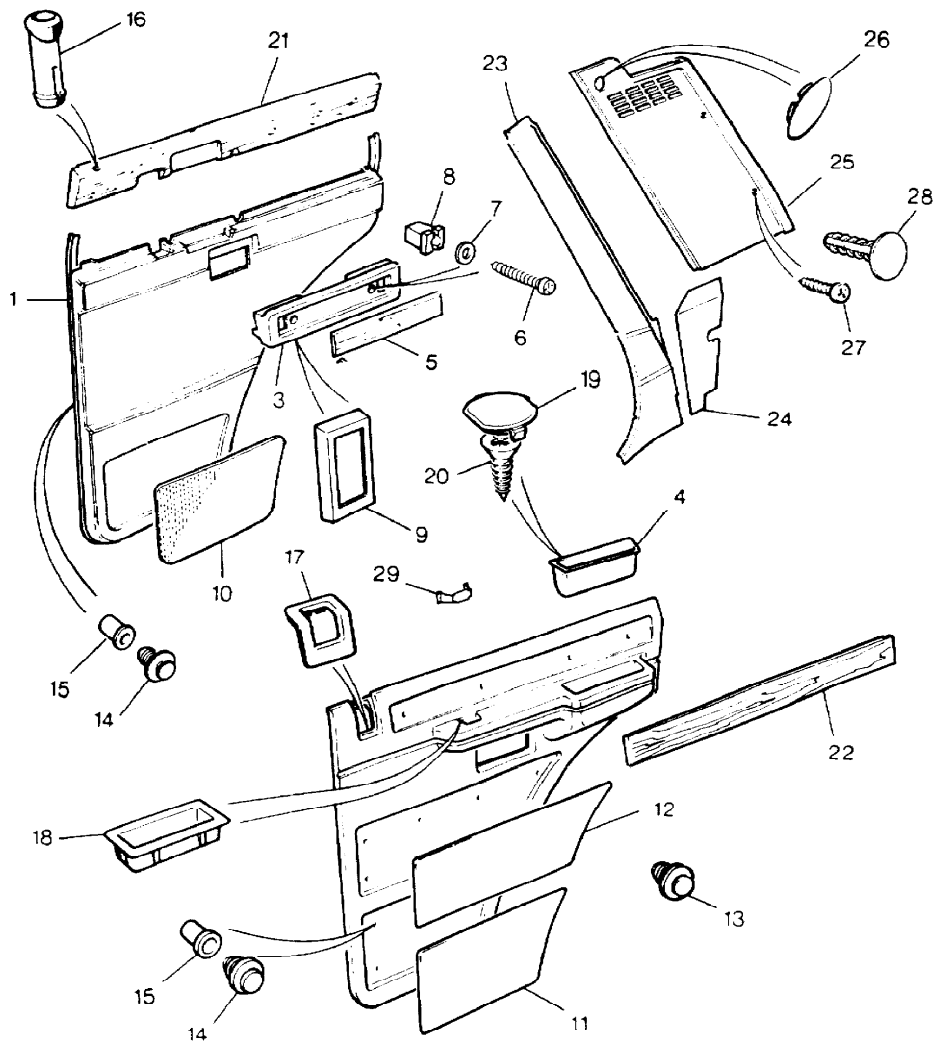

MODEL RANGE ROVER
BLOCK TS 6921
PAGE PB 16

TRIM - REAR DOOR TRIM

ILL	PART NO	DESCRIPTION	QTY	REMARKS
		FITTED UP TO VIN EA351032		
1	MUC2244AE	Rear Door Casing-RH	1	)Lo-Line Manual
	MUC2245AE	Rear Door Casing-LH	1	)Window Lift
	MUC2250AE	Rear Door Casing-RH	1	)
	MUC2250LR	Rear Door Casing-RH	1	)Hi-Line Manual
	MUC2251AE	Rear Door Casing-LH	1	)Window Lift
	MUC2251LR	Rear Door Casing-LH	1	)
	MUC2248AE	Rear Door Casing-RH	1	)Lo-Line Electric
	MUC2249AE	Rear Door Casing-LH	1	)Window Lift
	MUC2246AE	Rear Door Casing-RH	1	)Hi Line
	MUC2246LR	Rear Door Casing-RH	1	)Electric
	MUC2247AE	Rear Door Casing-LH	1	)Window Lift
	MUC2247LR	Rear Door casing-LH	1	)
		FITTED FROM VIN FA351033		
2	MXC3034SUA	Rear Door Casing-RH	1	)Lo-Line Upto)VIN GA446880
	BTR625SUA	Rear Door Casing-RH	1	From VIN GA446881
	BTR625LUL	Rear Door Casing-RH	1	
	BTR626SUA	Rear Door Casing-LH	1	Lo-Line
	BTR626LUL	Rear Door Casing-LH	1	
	BTR623SUA	Rear Door Casing-RH	1	)Hi-Line
	BTR623LUL	Rear Door Casing-RH	1	)

Colour Code
AE - Palamino
LR - Steel Grey
LUL - Winchester Grey
SUA - Sorrell Brown

Parts Not Applicable to USA.

591