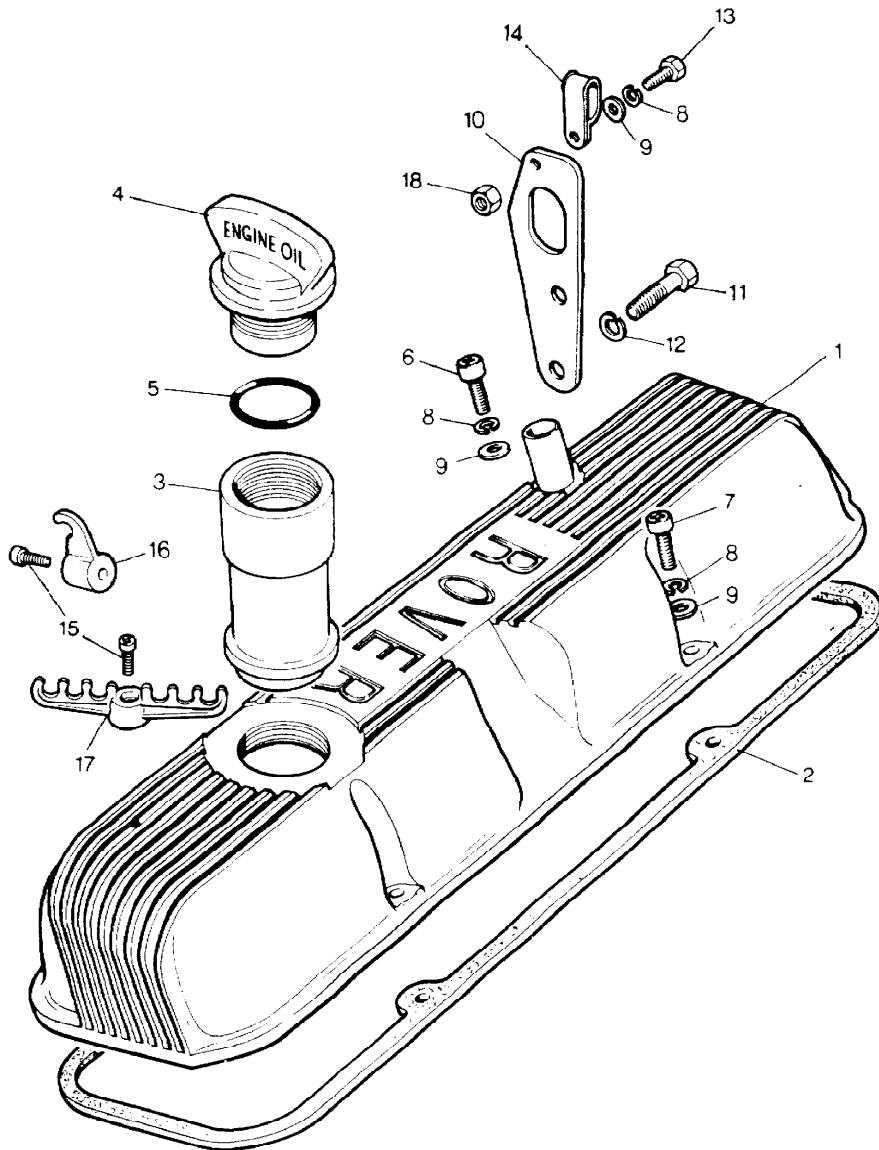

MODEL RANGE ROVER
BLOCK VS 3090/A
PAGE BC VC 6

ENGINE - (CARB) - ROCKER COVER

ILL	PART NO	DESCRIPTION	QTY	REMARKS
1	ETC8681	Rocker Cover Assembly RH	1	
	79025	+Screw	8	
	ETC8682	Rocker Cover Assembly LH	1	
	79025	+Screw	8	
2	602512	+Gasket	2	*
3	ERC3179	+Filler Neck	1	
4	625038	Cap-Oil Filler	1	
5	564258	Seal-Cap	1	*
6	SY504072	Screw 1/4"UNCx7/8" -Covers/H	4	
7	603127	Screw 1/4" x 5/16"	4	
8	WM600041L	Spring Washer	8	
9	WB106041L	Plain Washer	8	
10	ERC614	Lifting Bracket-Rear	1	
11	SH506071L	Screw 3/8"UNCx7/8"-Brkt Head	2	
12	WM600061L	Spring Washer	2	
13	SH105251L	Screw	1	
14	586440	Clip-Double	1	
15	78862	Screw	3	
16	610402	Cable Retainer	1	
17	603672	Plug Lead Retainer	2	
18	NH105041L	Nut	1	

* Part Of Gasket Kit RTC3337

Parts Not Applicable to USA.

VS3090/A