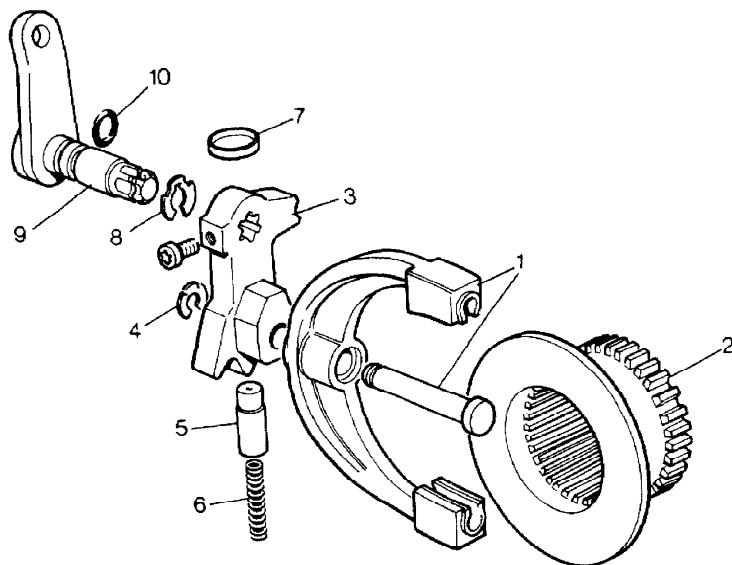

Parts Not Applicable to USA.

MODEL RANGE ROVER  
BLOCK TS 6569  
PAGE DD B 2

TRANSFER GEARBOX - BORG WARNER - HIGH/LOW

ILL	PART NO	DESCRIPTION	QTY	REMARKS
1	RTC6057	Fork & Pin Assy	1	
2	RTC6092	Shift Collar & Reduction Hub	1	
3	RTC6032	Selector Detent Lever	1	
4	RTC6035	Retaining Ring	1	
5	RTC5996	Detent Plunger	1	
6	RTC5998	Spring	1	
7	RTC6036	Blanking Plug	1	
8	RTC6049	Ring Clip	1	
9	RTC6029	Shift Lever Assy	1	
10	RTC6031	Oil Seal	1	