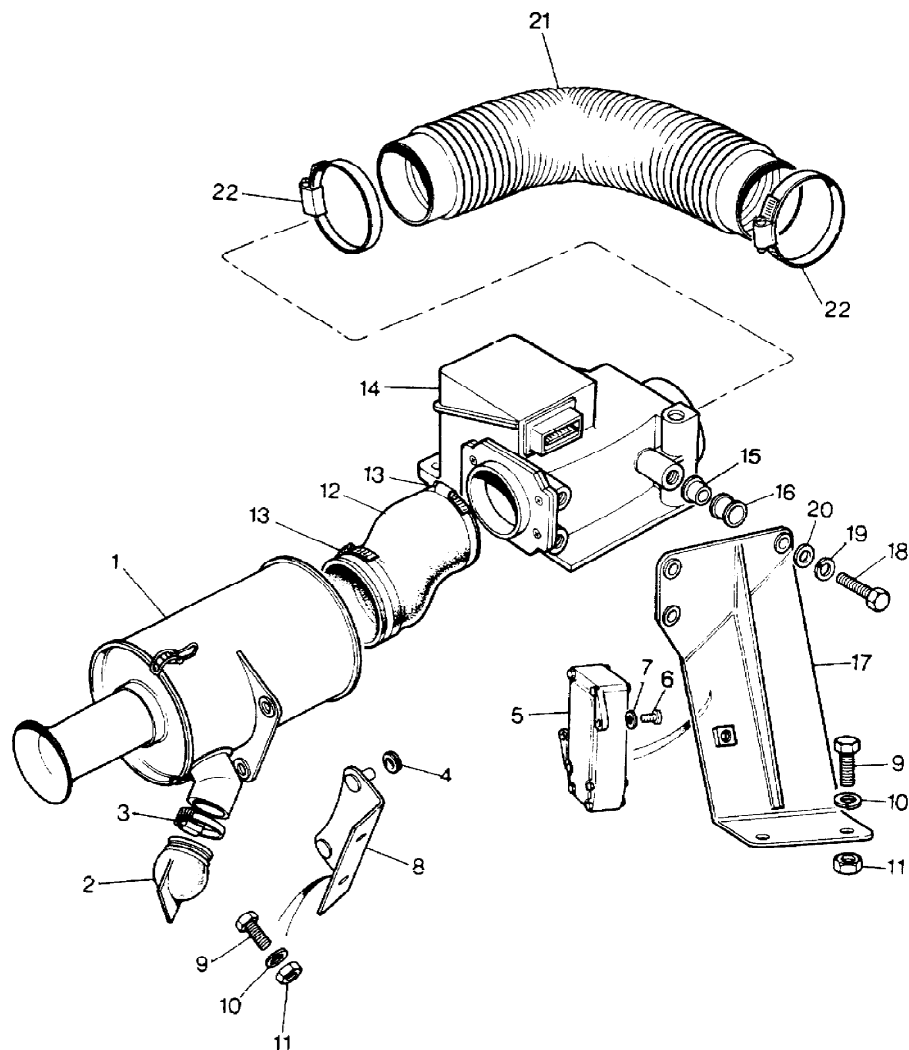

MODEL RANGE ROVER
BLOCK TS 5718
PAGE JB 4

FUEL - AIR CLEANER PI 3.5 NON CATALYST

ILL	PART NO	DESCRIPTION	QTY	REMARKS
1	NTC2589	AIR CLEANER	1	
	RTC4683	+Element	1	
2	NTC1748	+Dust Valve	1	
3	CN100508	+Hose Clip	1	
4	RTC4819	+Grommet	2	
5	DAC1211	Power Resister	1	
6	SE105161L	Screw	2	
7	WL105001L	Spring Washer	2	
8	NRC9994	Mounting Bracket	1	
9	SH108161L	Screw	5	
10	WL108001L	Spring Washer	5	
11	NH108041L	Nut	5	
12	NRC9996	Connecting Hose	1	
13	RTC3518	Hose Clip	2	
14	ERC9127	Air Flow Meter	1	
15	ERC5829	Bush	3	
16	ERC5830	Grommet	3	
17	NTC2279	Mounting Bracket	1	
18	FS108251	Screw	3	
19	WL108001L	Spring Washer	6	
20	WA108051L	Plain Washer	3	
21	NRC9997	Hose To Plenum	1	
22	EAC22729	Hose Clip	2	
	RTC5770	Tamper Proof Plug for Air Flow Meter (Red)	1	

Parts Not Applicable to USA.

349