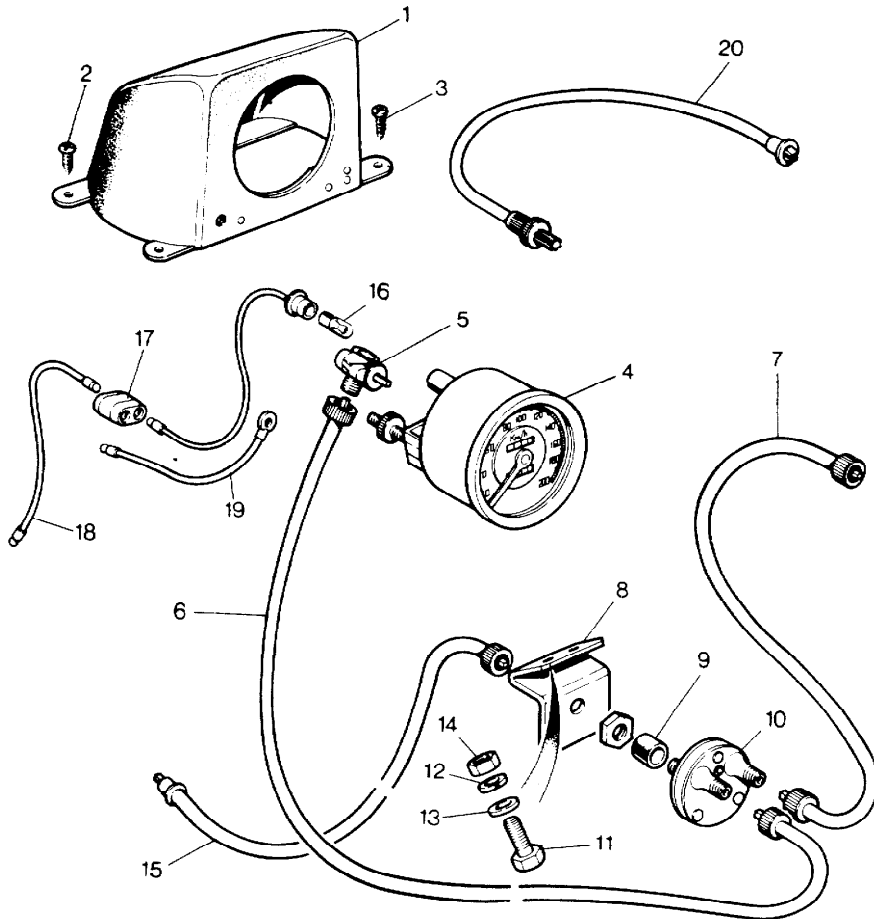

MODEL RANGE ROVER
BLOCK VS 3094
PAGE MD 8.02

BODY ELECTRICS - SPEEDOMETER CABLES - POLICE VEHICLES

ILL	PART NO	DESCRIPTION	QTY	REMARKS
1	ZXC9088	Speedometer Binnacle	1	
2	AB606051L	Screw	2	
3	79231	Screw	2	
4	589281	Calibrated Speedometer MPH	1	
	ZXC1055	Calibrated Speedometer KPH	1	
5	ZXC9168	Speedometer Angle Drive	1	
6	589274	Speedometer Cable Calibrated	1	36" Long
		Speedometer to Junction Unit		
7	ZXC9173	Speedometer Cable Vehicle	1	29" Long RH Stg
		Speedometer to Junction Unit		
	ZXC9199	Speedometer Cable Vehicle	1	16" Long LH Stg
		Speedometer to Junction Unit		
8	589286	Mounting Bracket for Junction Unit	1	
9	90508545	Spacer	1	
10	ZXC9328	Junction Unit	1	
11	257017	Screw	2	
12	WM702001L	Spring Washer	2	
13	WC702101L	Plain Washer	2	
14	HN2005L	Nut	2	
15	PRC6017	Speedometer Cable Junction Unit to Gearbox	1	RH Stg
		Speedometer Cable Junction Unit to Gearbox		
	PRC6018	Speedometer Cable Junction Unit to Gearbox	1	LH Stg
16	232590	Bulb Illumination for Calibrated Speedometer	1	
17	RTC603	Connector Block	1	
18	PRC2415	Link Lead	1	
19	PRC2416	Earth Lead	1	
20	90575323	Trip Reset Cable	1	

Parts Not Applicable to USA.

470