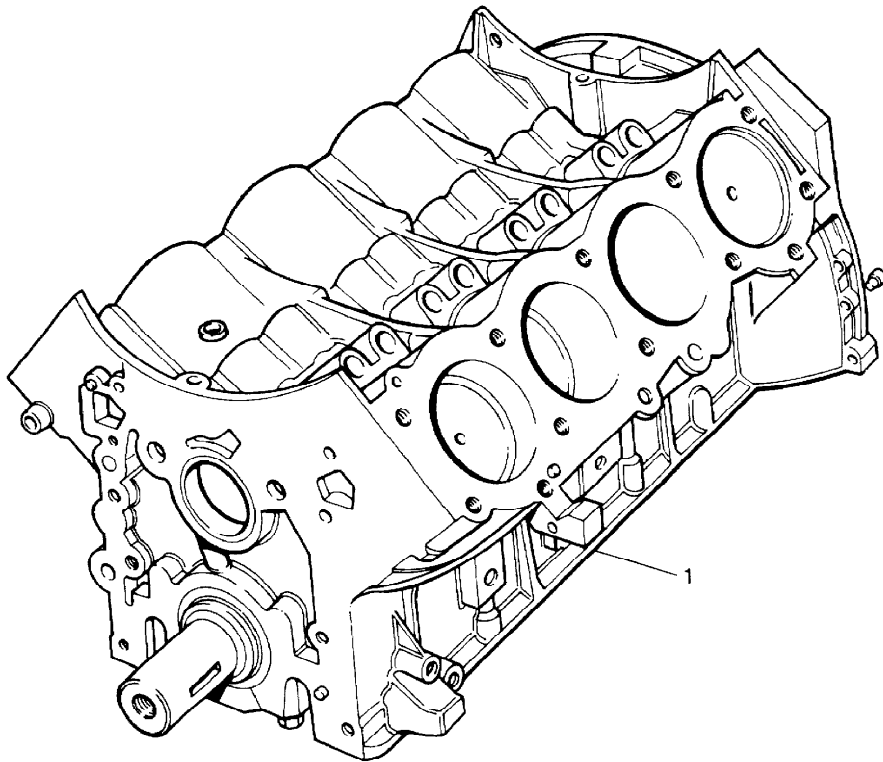

MODEL RANGE ROVER
BLOCK 4RE 161A
PAGE BA VI 4

ENGINE (E.F.I.) - SHORT ENGINES

ILL	PART NO	DESCRIPTION	QTY	REMARKS
1	ETC7714	Short Engine 3.5 Engine	1	8.13:1 CR 22D 23D 31D
	RTC2372	Short Engine 3.5 Engine	1	9.35:1 CR 24D 25D
	ETC7801	Short Engine 3.9 Engine	1	8.13:1 CR 38D 37D
	ERR514	Short Engine 3.9 Engine	1	9.35:1 CR 35D 36D

Comprising - Cylinder Block, Crankshaft, Pistons,
Connecting Rods Etc.

Parts Not Applicable to USA.