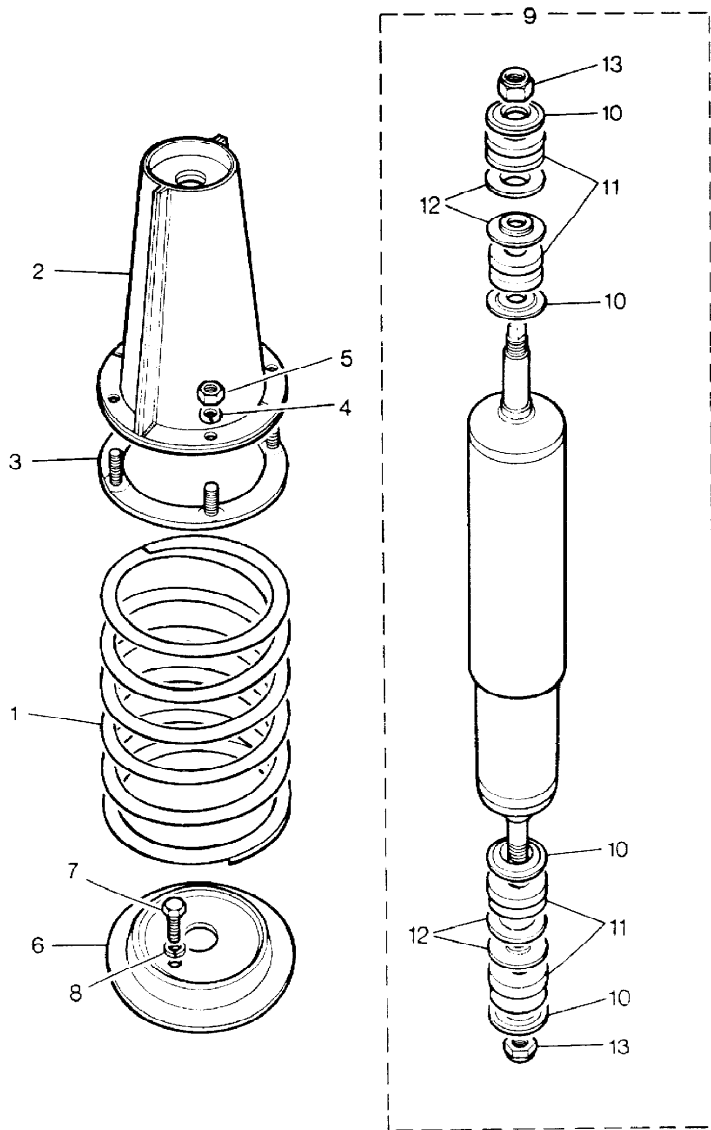

268

MODEL RANGE ROVER
BLOCK M 634
PAGE EC 6

FRONT SUSPENSION - ROAD SPRING - SHOCK ABSORBERS

ILL	PART NO	DESCRIPTION	QTY	REMARKS
1	572315	Front Road Spring Petrol RHS	2	Blue Stripe
	572315	Front Road Spring RH)Petrol	1	
	NRC4306	Front Road Spring LH)LHS	1	Blue/White Stripe
	NRC2119	Front Road Spring LH)Diesel	2	Green Stripe
		)RHS		Upto VIN HA477607
	NTC8477	Road Spring Diesel RHS	2	Blue/Green/Yellow Stripe From VIN HA477608
	NRC2119	Front Road Spring RH)Diesel	1	Green Stripe
	NRC4305	Front Road Spring LH)LHS	1	Red/Yellow Stripe
		)		Upto VIN HA477607
	NTC8477	Road Spring RH)	1	Blue/Green/Yellow Stripe From VIN HA477608
		)Diesel		
	NTC8476	Road Spring LH)LHS	1	Blue/Pink/White Stripe From VIN HA477608
		)		
2	NRC6372	Mounting Turret For Shock Absorber	2	
3	572087	Securing Ring For Mtg Turret	2	
4	WM600051L	Spring Washer	8	
5	NH605041L	Nut	8	
6	NRC9700	Spring Seat Lower	2	
7	SH110251L	Bolt	4	
8	WM600061L	Spring Washer	4	
9	RTC4629K	FRONT SHOCK ABSORBER KIT	2	Upto VIN HA471543
	STC241	Damper Kit	2	From VIN HA471544
10	500746	+Guide Washer	8	
11	552818	+Rubber Cushion	8	
12	NRC4365	+Guide Washer	12	
13	NTC4571	+Locknut	4	

Parts Not Applicable to USA.