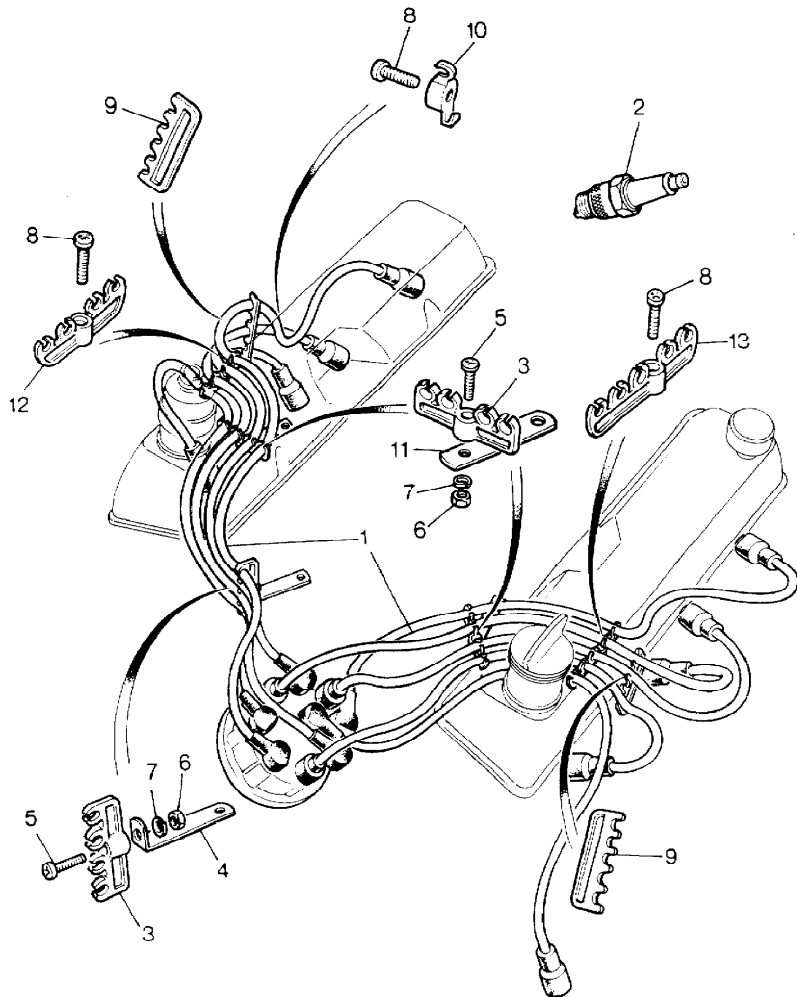

MODEL RANGE ROVER
BLOCK TS 5580/A
PAGE BH VI 14

ENGINE - (E.F.I.) - HIGH TENSION LEADS

ILL	PART NO	DESCRIPTION	QTY	REMARKS
1	ETC6484	Lead Set-High Tension	1	
	RTC6551	Lead Set (Silicon)	1	
	ETC8610	+Lead Plug No.1 (Silicon)	1	)
	ETC8611	+Lead Plug No.3 (Silicon)	1	)
	ETC8612	+Lead Plug No.5 (Silicon)	1	)
	ETC8613	+Lead Plug No.2 (Silicon)	1	)
	ETC8614	+Lead Plug No.4 (Silicon)	1	) See Note
	ETC8615	+Lead Plug No.6 (Silicon)	1	)
	ETC8616	+Lead Plug No.8 (Silicon)	1	)
	ETC8617	+Lead Plug No.7 (Silicon)	1	)
ETC8618	+King Lead * (Silicon)	1	)	
2	RTC3812	Spark Plug	8	
	ETC6437	Spark Plug (Catalyst)	8	
	ERR743	Spark Plug RN9YC (3.9 Engine)	8	
3	603672	Retainer HT Leads	3	
4	ETC6237	Support Bracket	1	
5	SE910161	Screw No.10UNFx½"	3	
6	NH910011L	Nut No.10UNF	3	
7	WL700101L	Spring Washer	3	
8	AB610041L	Screw	3	
9	603673	Retainer Spark Plug Cables	2	
10	587477	Retainer Spark Plug Cables	1	
11	ETC6093	Support Ignition Cable Carrier	2	
12	ETC6107	Retainer Spark Plug Cables	1	) 4 Way
				) Upto 25D14257B
				) 22D03049B
				) 24D10028B
13	ETC7971 6860L AEU1446	Retainer Spark Plug Cables Grommet P Clip	1	) 5 Way
			1	) From 25D14258B
			1	) 22D03050B
			1	) 24D10029B

* King Lead Held In Place By PRC3180 Clip

NOTE: Individual Leads To Be Serviced For
3.9 Engine Only

Not Interchangeable With ETC6484

Parts Not Applicable to USA.