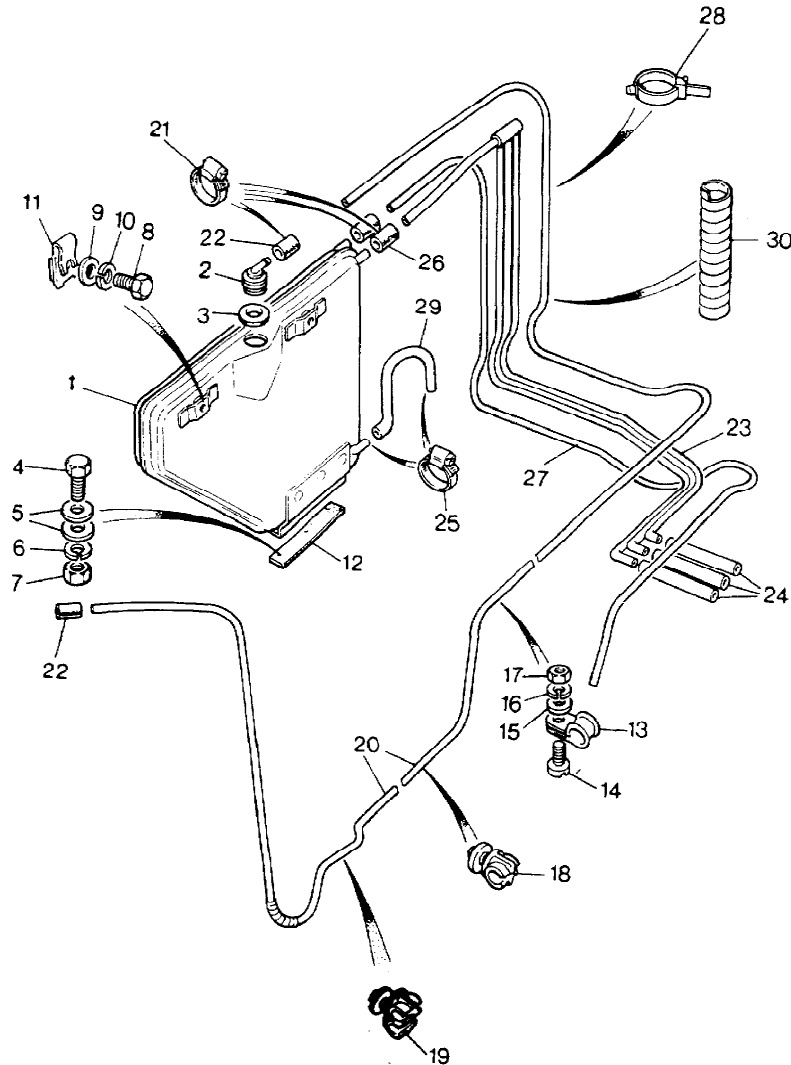

MODEL RANGE ROVER
BLOCK TS 6059/A
PAGE JA 8.06

FUEL - PETROL CATCH TANK WITH CATALYST

ILL	PART NO	DESCRIPTION	QTY	REMARKS
1	NTC4628	Petrol Catch Tank	1	
2	NTC4517	+Valve Fuel Cut Off	1	
3	NTC4627	+Grommet Seal Float Valve	1	
4	255206	Screw	3	
5	WB106041L	Plain Washer	6	
6	WM600041L	Spring Washer	3	
7	NH604041L	Nut	3	
8	BH604141L	Screw	2	
9	WB106041L	Plain Washer	2	
10	WM600041L	Spring Washer	2	
11	346073	Spire Nut	2	
12	592907	Rubber Strip	1	
13	AEU1448	Pipe Clip	8	
14	78177	Screw	8	
15	RTC612	Plain Washer	8	
16	WM702001L	Spring Washer	8	
17	RTC608	Nut	8	
18	79122	Single Pipe Clip	9	
19	79159	Double Pipe Clip	2	
20	NTC5007	Pipe Connection Catch Tank to Cannister	1	
21	CN100608L	Clip For Rubber Connection	14	
22	NTC4193	Connector Tube and Restrictor	2	
23	NTC5297	Manifold Assembly	1	
24	NTC4552	Vent Pipe Tank to Manifold	3	
25	CN100608L	Hose Clip	2	
26	NTC2876	Connection Hose	2	
27	NTC5262	Pipe Assembly and Pressure Relief Valve	1	
	CN100168L	Clip for Pipe Assembly Catch Tank to Cannister	3	
28	NTC4476	Cable Strap	3	
29	NTC4538	Pipe Assembly and Surge Valve	1	
30	NTC5298	Pipe Wrap	1	

Parts Not Applicable to USA.