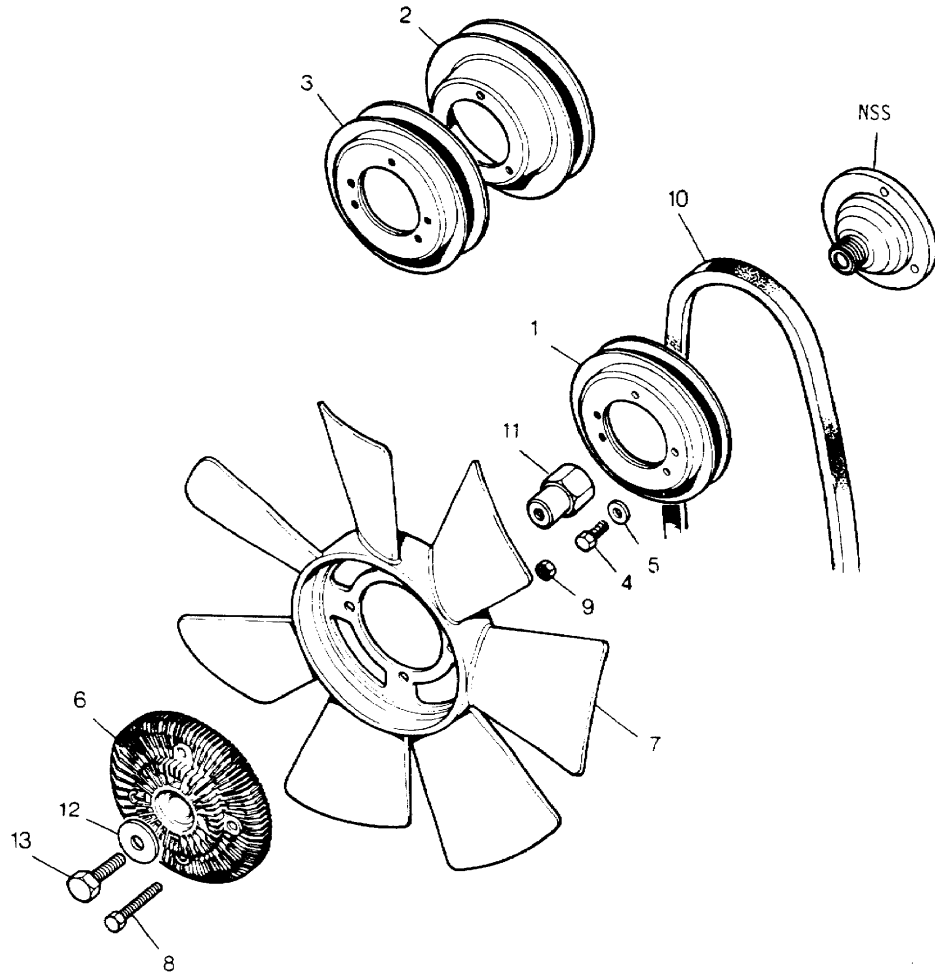

MODEL RANGE ROVER
BLOCK TS 5582B
PAGE BB VC 6

ENGINE - (CARB) - VISCOUS DRIVE & FAN - 26D, 28D, 30D

ILL	PART NO	DESCRIPTION	QTY	REMARKS
1	ETC5499	Pulley, Water Pump	1	Non Air Con
2	ETC5422	Pulley, Fan	1	)Air Con Only
3	ETC5423	Pulley, Fan/Fridge Pump	1	)
4	SH604051L	Screw, 1/4"UNFx5/8" Pulley/Pmp	3	
5	WA106041L	Plain Washer	3	
6	ERC2849	Viscous Drive	1	
7	614739	Fan, 7 Blades, 16"	1	
8	BH604101L	Bolt, 5/16"UNC x 5/8"	4	
9	NY604041	Nyloc Nut	4	
10	611612	Belt-Crank-Jockey-Fan	1	
	ERC675	Belt	1	Police Only
11	ETC6104	Adaptor-Viscous Drive/Pump	1	
12	4910L	Plain Washer	1	
13	SH607101L	Bolt	1	

Parts Not Applicable to USA.