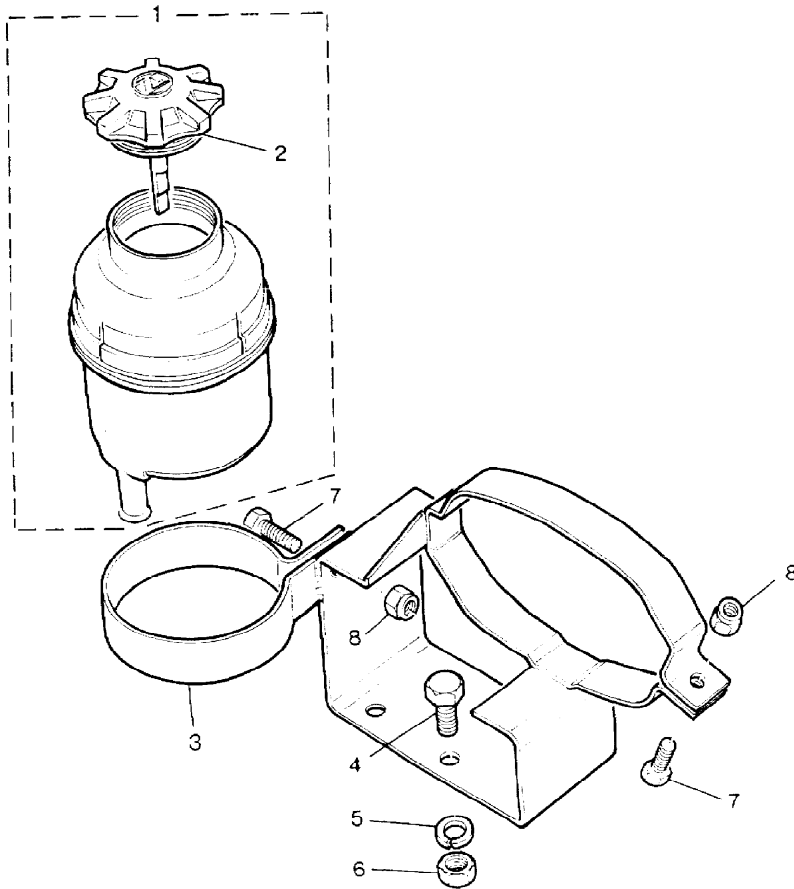

MODEL RANGE ROVER
BLOCK TS 5854
PAGE FA 16.04

STEERING - OIL RESERVOIR - POWER STEERING - DIESEL

ILL	PART NO	DESCRIPTION	QTY	REMARKS
1	NTC1791	OIL RESERVOIR ASSEMBLY	1	
2	NTC2723	+Cap	1	
3	NTC3595	Mounting Bracket	1	
4	SH108161L	Screw	3	
5	WL108001L	Spring Washer	3	
6	FN108041	Nut	3	
7	SH604071L	Screw	2	
8	NY604041L	Nut	2	

Parts Not Applicable to USA.

TS 5854