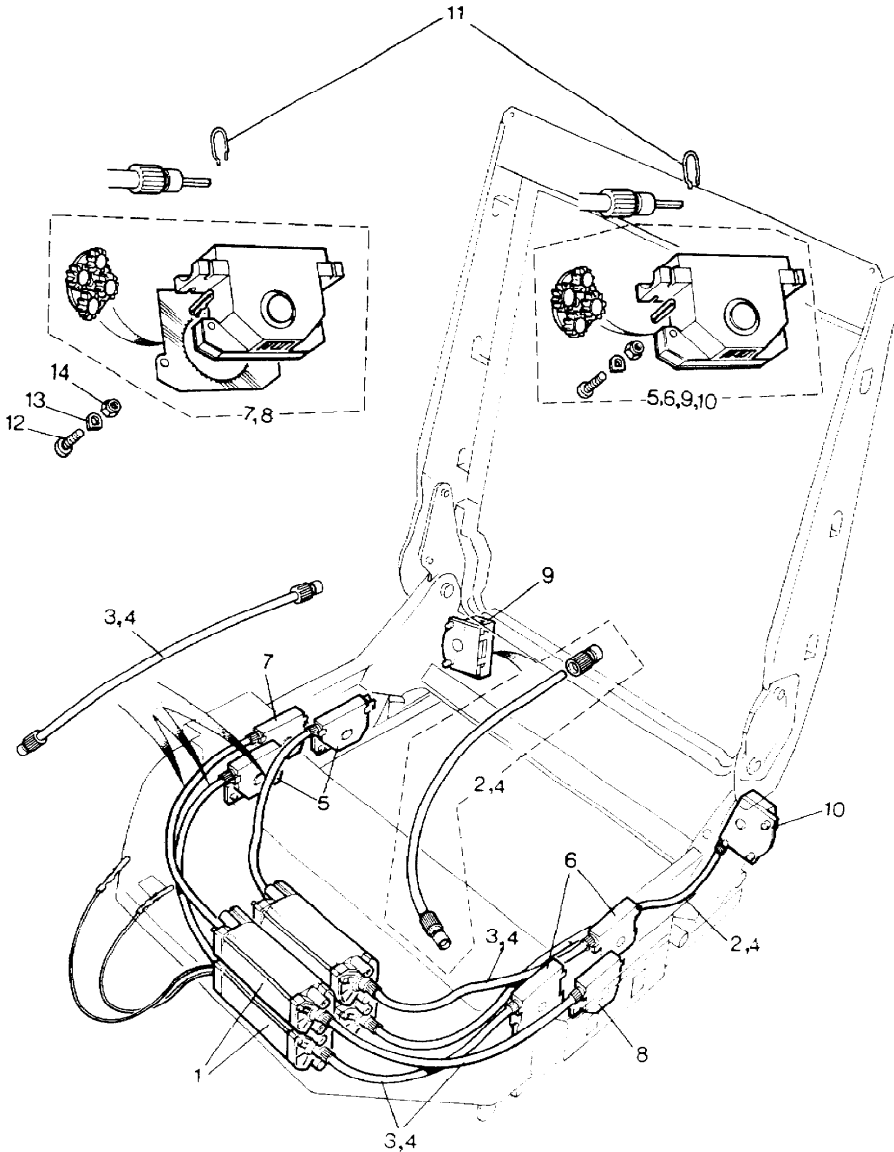

* Seat Frame Stamped Week No and Year.
Check Before Ordering

Parts Not Applicable to USA.

TS 6263-1