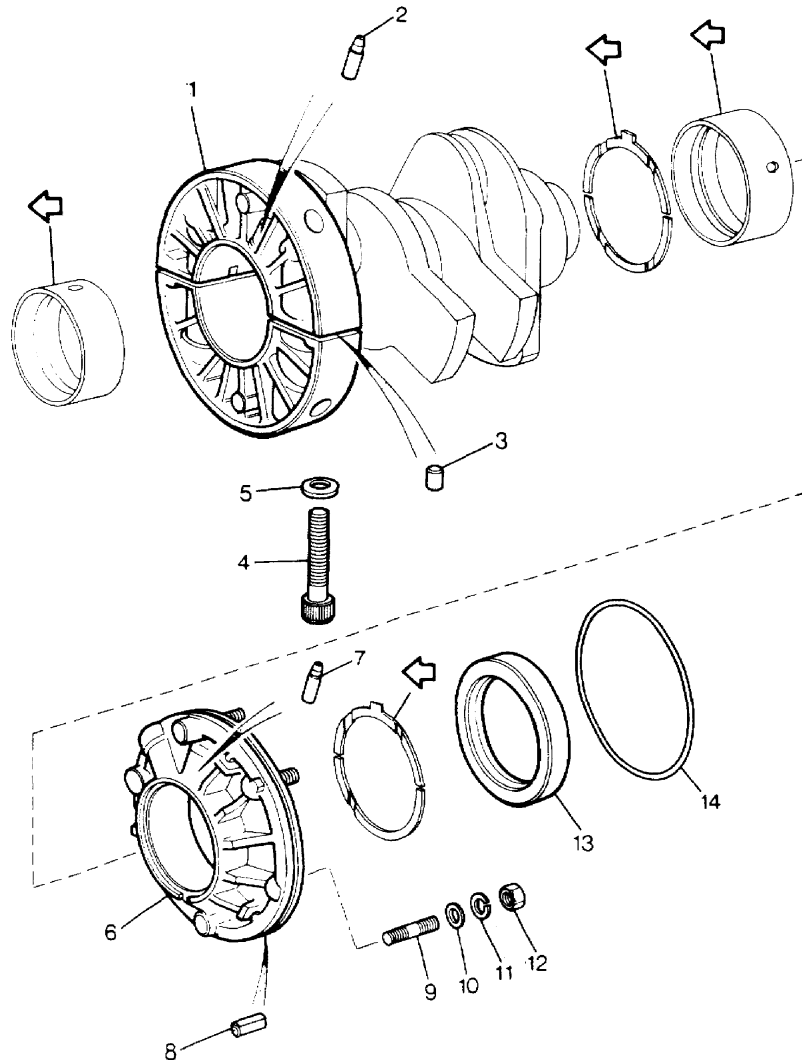

MODEL RANGE ROVER
BLOCK VS 3279A
PAGE BA DT 12

ENGINE - 2400 TURBO DIESEL - CRANKSHAFT BEARING HOUSINGS

ILL	PART NO	DESCRIPTION	QTY	REMARKS
1	AEU2023L	CENTRE BEARING HOUSING ASSY	3	
2	AEU2294L	+Jet Valve	3	
3	AEU2025L	+Dowel	6	
4	AEU2026L	Bolt	6	
5	AEU2027L	Plain Washer	6	
6	AEU2028L	REAR BEARING HOUSING ASSY	1	
7	AEU2794L	+Jet Valve	1	
8	AEU2029L	+Split Dowel	1	
9	AEU2030L	+Stud M8	6	
10	WA108041L	Plain Washer	6	
11	WL108001L	Spring Washer	6	
12	NH108041L	Nut	6	
13	AEU2034L	Oil Seal-Crankshaft Rear	1	*
14	AEU2035L	O Ring-Crankshaft Rear	1	*

* Part of Engine Gasket/Seals Kit STC158

Parts Not Applicable to USA.

VS 3279A