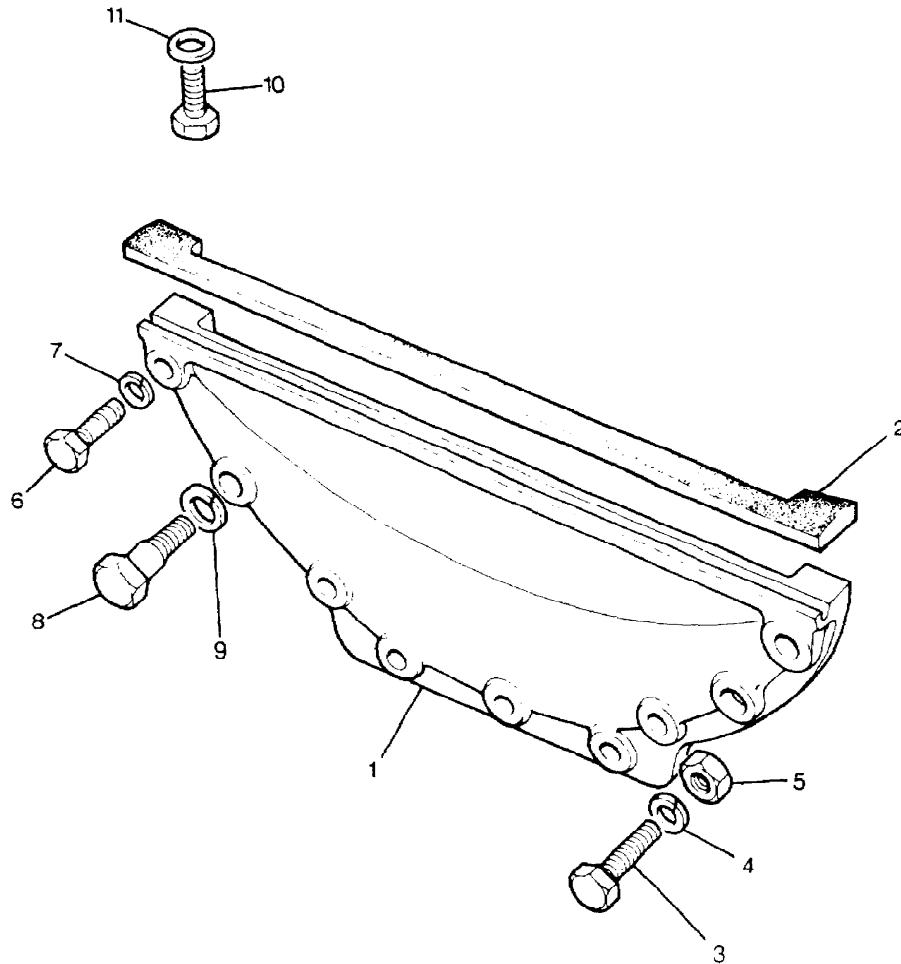

Parts Not Applicable to USA.

MODEL RANGE ROVER  
BLOCK VS 4044/A  
PAGE CB M 6

CLUTCH RELEASE MECHANISM

ILL	PART NO	DESCRIPTION	QTY	REMARKS
1	FRC4803	Guide-Release Bearing	1	
2	FRC2481	Dowel	2	
3	WL108001L	Washer M8	1	
4	SH108401L	Screw M8 x 40mm	1	
5	FRC2528	Pivot-Clutch Release	1	
6	SH106101L	Screw	1	
7	WL106001L	Spring Washer	1	
8	571163	Retainer Clip For Pivot	1	
9	FRC2975	Cap-Clutch Release Lever	1	
10	571161	Nylon Cap	1	
11	576203	Retainer Clip	1	
12	576137	Clutch Release Lever	1	
13	576723	Clip	1	
14	571160	Push Rod For Slave Cyl	1	
15	FRC9568	Release Bearing	1	
16	591988	Packing Plate-Slave Cyl	1	
17	WL108001L	Spring Washer	2	
18	SH108251L	Screw	2	
19	TKC2786L	Slave Cylinder	1	
	514244	Overhaul Kit-Clutch Slave Cylinder	1	
20	606733	Bleed Screw	1	
21	594091	Dust Cap	1	