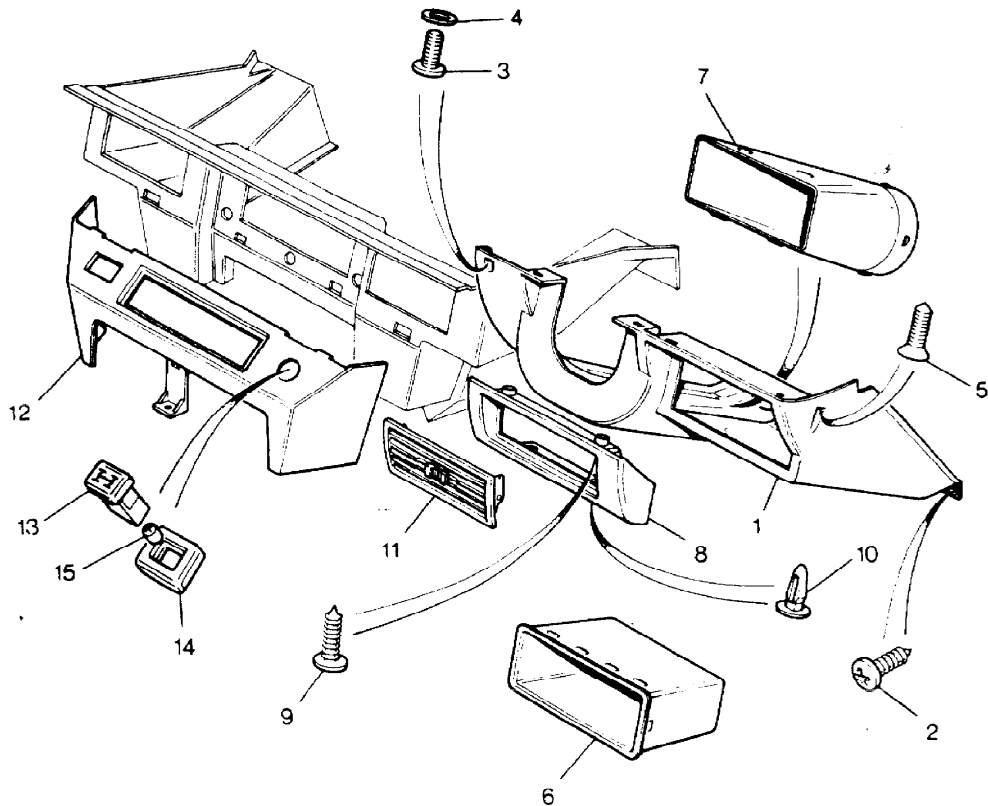

MODEL RANGE ROVER
BLOCK TS 6240
PAGE PA 6.02

TRIM - LOWER FACIA DRIVER'S SIDE - CONTINUED

ILL	PART NO	DESCRIPTION	QTY	REMARKS
9	AD606104L	Drive Screw	2	
10	MUC6587	Plastic Rivet	2	* **
	MRC4283LUL	Plastic Rivet	2	***
11	MUC6579	Louvre	1	Upto VIN FA370621
	MXC5572	Louvre	1	From VIN FA370622
12	MUC6079	Radio Housing	1	LH Stg) *
	MUC6080	Radio Housing	1	RH Stg)
	MWC6443	Radio Housing	1	LH Stg) **
	MWC6442	Radio Housing	1	RH Stg)
	MWC9838RUN	Radio Housing	1	RH Stg ***
	MWC9837RUN	Radio Housing	1	Upto VIN HA LH Stg ***
	MXC6329RUN	Radio Housing	1	LH Stg with Head Lamp Levelling From VIN GA Upto VIN HA
	BTR366RUN	Console	1	With Headlamp Levelling From VIN HA
	AB614081L	Screw Retaining Radio Housing	1	
13	PRC6700	Warning Light Diff Lock	1	
14	PRC6276	Bezel Warning Light	1	** ***
15	RTC3636	Bulb 12V 2 Watt	1	** ***

Colour Code:
RUN - Bokhara LUL - Winchester Grey

* Upto Vehicle No CA274120 - 2 Door
CA273922 - 4 Door

** From Vehicle No DA274121 - 2 Door
DA273923 - 4 Door
Up To VIN EA351032

*** From Introduction Of VIN FA351033

**** From VIN HA

Parts Not Applicable to USA.

575