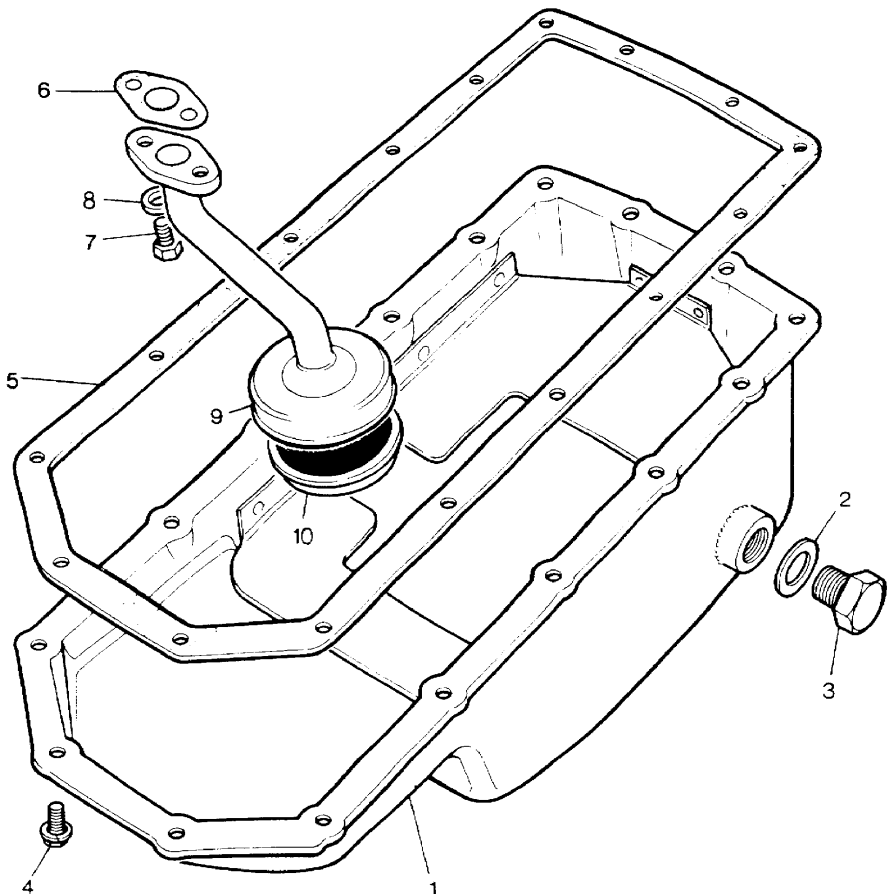

\* Part Of Gasket Kit RTC3306

Parts Not Applicable to USA.

20

MODEL RANGE ROVER  
BLOCK 4RE 173  
PAGE BA VC 16

ENGINE - (CARB) - CAMSHAFT

ILL	PART NO	DESCRIPTION	QTY	REMARKS
1	ETC6849	Camshaft	1	26D, 27D
	ETC6850	Camshaft	1	28D, 29D, 30D
2	610289	Chainwheel-Camshaft	1	
3	ERC7929	Timing Chain	1	
4	ERC2838	Key-Chainwheel Camshaft	1	
5	ERC2839	Spacer	1	
6	614188	Gear-Distributor Drive	1	
7	ERC6552	Plain Washer	1	
8	ERC5749	Bolt M12 x 30mm Gear-Cam	1	Engines 26D, 27D
	602227	Bolt 7/16"UNFx1.1/8" G/Cam	1	Engs. 28D, 29D, 30D