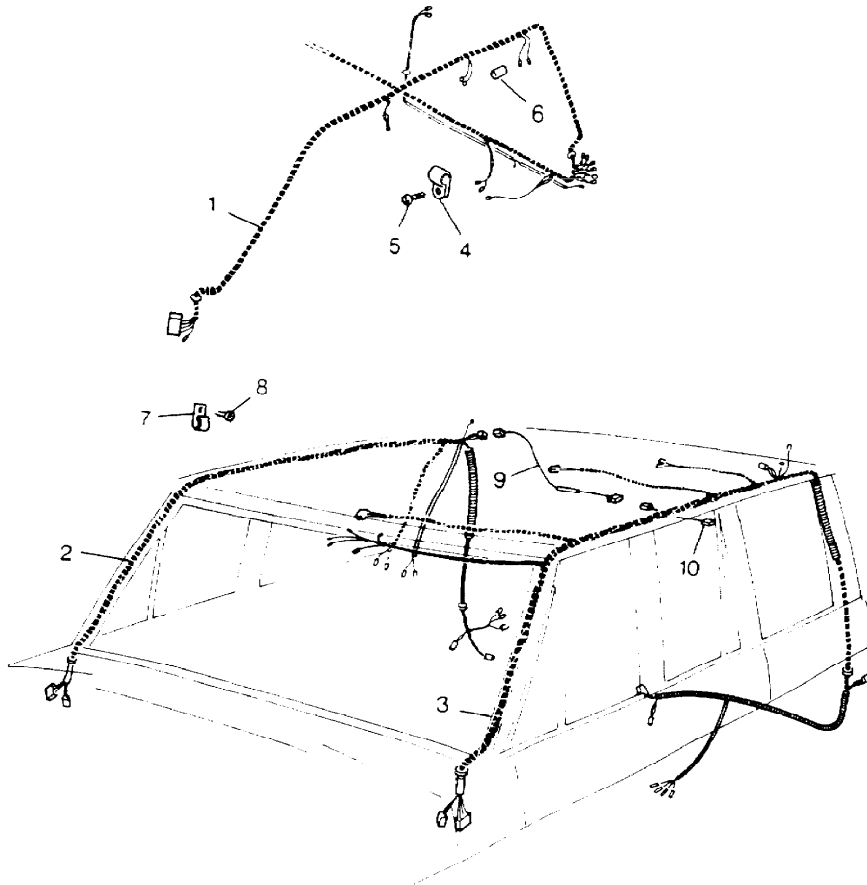

MODEL RANGE ROVER
BLOCK TS 6505/D
PAGE MB 4.06

BODY ELECTRICS - BODY HARNESS

ILL	PART NO	DESCRIPTION	QTY	REMARKS
1	PRC5379	Body Harness	1	*
2	PRC6009	Body Harness RH	1	**
	PRC7027	Body Harness RH	1	***
	PRC6935	Body Harness RH	1	****
3	PRC6275	Body Harness LH	1	**
	PRC6709	Body Harness LH	1	****
	PRC7450	Body Harness LH	1	****
	PRC8578	Body Harness LH	1	*****
	PRC8579	Body Harness LH (Sunroof)	1	From VIN HA
	PRC8811	Body Harness RH	1	Japan Only From HA
4	50639	Clip	6	****
5	AB608031L	Drive Screw	6	
6	AAU7392	Connector Tube	1	
7	PRC6525	Clip	5	
8	PRC6518	Drive Screw	5	
9	PRC6939	Cable Assembly Tailgate Central Locking	1	***
10	PRC7472	Suppressor Filter Tailgate Central Locking	1	)Upto VIN)GA414560
	PRC8188	Tailgate Glass Aerial Suppressor	1	)From VIN)GA414561

- Upto Vehicle No CA274120 - 2 Door
  CA273922 - 4 Door
- ** From Vehicle No DA274121 - 2 Door)Up To VIN DA297359
  DA273923 - 4 Door)
- *** From Vehicle No DA297360 - 2 & 4 Door Up to VIN EA351032
- **** 2 Door - 4 Door - From Introduction of VIN FA351033
  To VIN HA
- ***** All Applications From VIN HA
  Parts Not Applicable to USA.