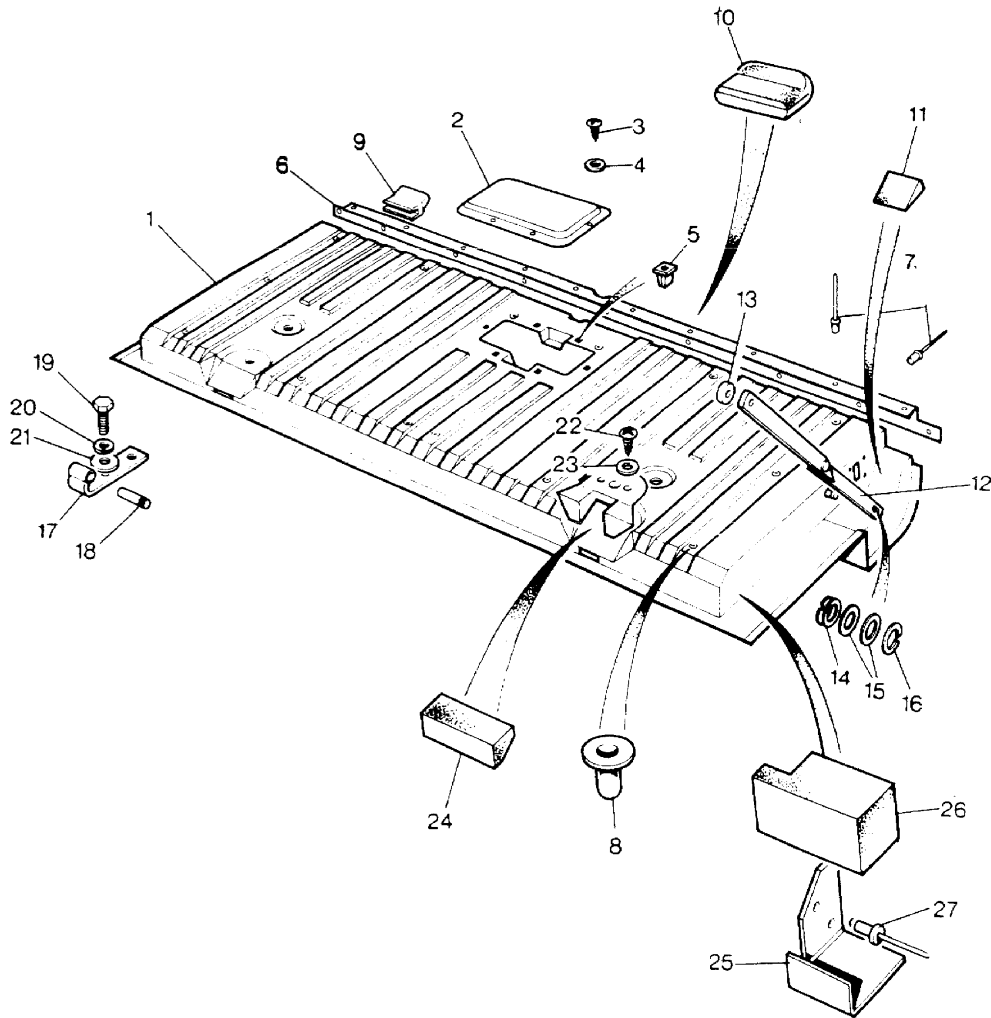

MODEL RANGE ROVER
BLOCK TS 5625/B
PAGE NF 12

BODY - LOWER TAILGATE - UP TO VIN GA441003

ILL	PART NO	DESCRIPTION	QTY	REMARKS
1	RTC6342	Lower Tailgate	1	Note(1)
	RTC6344	Lower Tailgate	1	Note(2)
	MXC3153	Lower Tailgate	1	Note(3)
2	MUC6519	Cover Plate	1	
3	AB608041L	Screw	6	
4	WA702101L	Plain Washer	A/R	
5	RTC3743	Lokut Nut	6	
6	MWC2278	Capping Angle	1	Upto VIN EA319244
	MWC6137	Capping Angle	1	From VIN FA319245
7	AY606105	Screw-Self Tapping	19	
8	ATU1013	Snap Sac	14	
9	MRC4705	Retaining Catch	2	
10	390057	Retaining Catch	2	
11	MUC6427	Pad	2	
12	390326	Stay RH	1	
	390327	Stay LH	1	
13	393388	Spacer	4	
14	4909	Spring Washer	4	
15	RTC606	Plain Washer	8	
16	391023	Circlip	4	
17	AB608031L	Screw	4	
18	MUC6426	Hinge Seal	2	
19	MUC6424	End Seal Bracket RH	1	
	MUC6425	End Seal Bracket LH	1	
20	MWC2928	End Seal	2	
21	RU608183L	Rivet	4	
22	MUC9408	Hole Plug	12	
23	392586	Filler Piece	2	
24	AD606035L	Rivet	4	
25	392911	Label-Lock	1	

NOTE(1): Up To VIN CA271420 - 2 Door
CA273922 - 4 Door

NOTE(2): From VIN DA274121 - 2 Door
DA273923 - 4 Door
Up To VIN EA351032

NOTE(3): From VIN FA351033

Parts Not Applicable to USA.

549