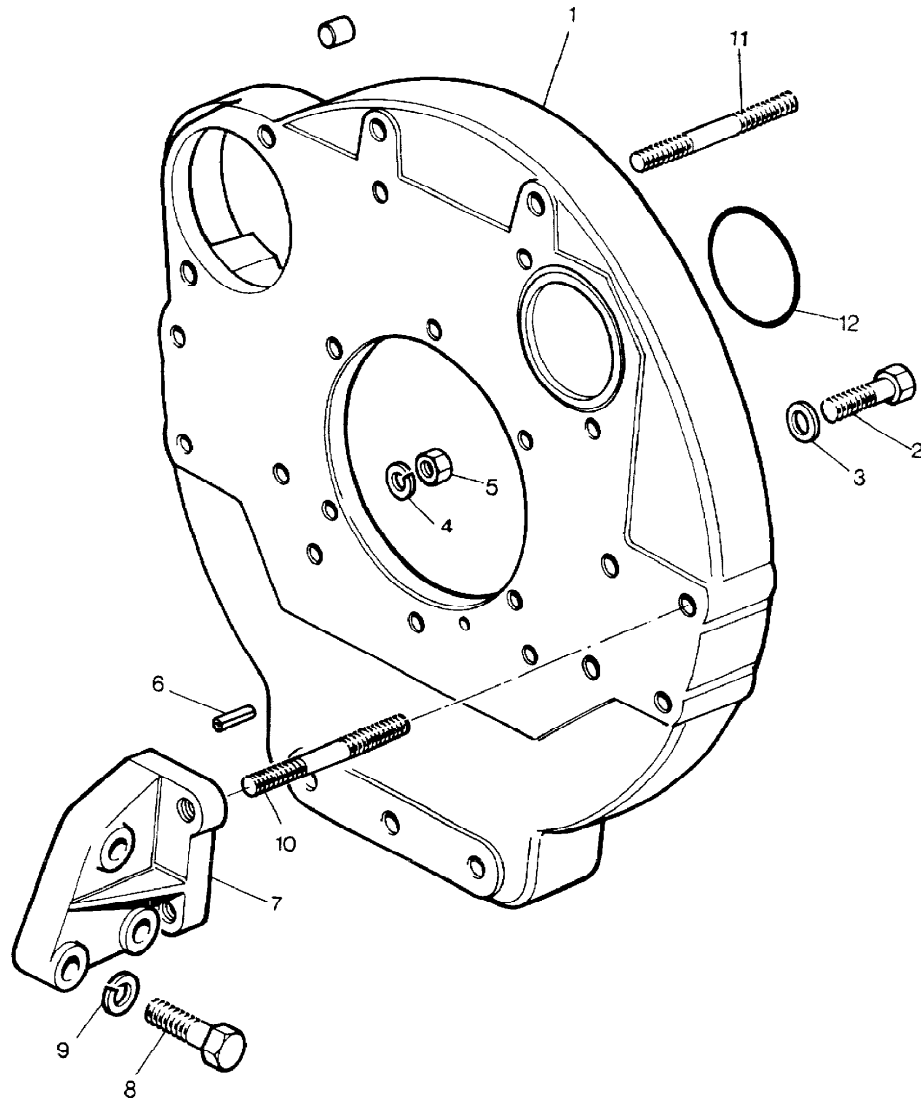

MODEL RANGE ROVER
BLOCK TS 5908
PAGE BJ DT 2

ENGINE - 2400 TURBO DIESEL - FLYWHEEL HOUSING

ILL	PART NO	DESCRIPTION	QTY	REMARKS
1	RTC4946	Flywheel Housing	1	
2	SH110301L	Screw M10x30mm-Housing/Engine	6	
3	WB110061L	Plain Washer	6	
4	WL108001L	Spring Washer	6	
5	NH108041L	Nut M8	6	
6		Spring Dowel	1	
7	RTC4948	Housing Support LH	1	
	RTC4949	Housing Support RH	1	
8	BH110091L	Bolt-Support/Block M10x45mm	6	
9	WL110001L	Spring Washer	6	
10	RTC4912	Shaft-Gearbox Support	2	
11	RTC4964	Stud-Gearbox/Engine	2	
12	AEU2193L	O Ring-Flywheel/Housing	1	*

Part Of Engine Gaskets/Seals Kit STC158

Parts Not Applicable to USA.