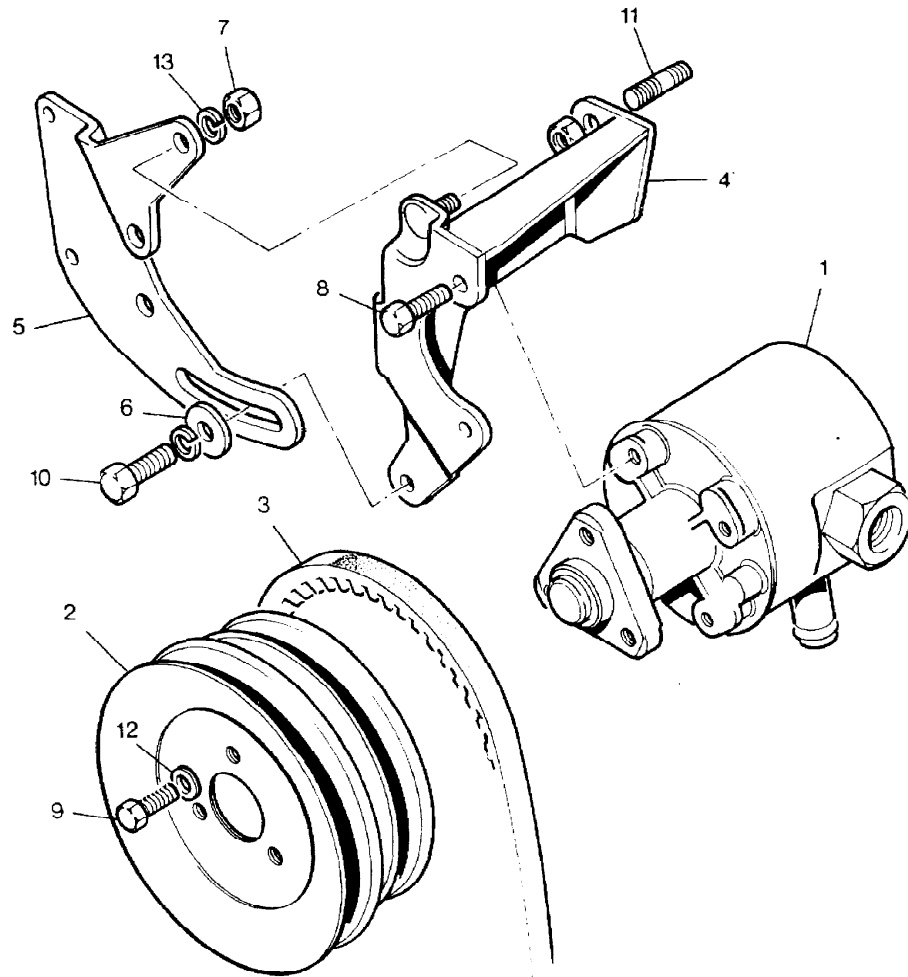

MODEL RANGE ROVER
BLOCK TS 6296
PAGE BG VC 6

ENGINE - (CARB) - POWER STEERING PUMP - 200 SERIES

ILL	PART NO	DESCRIPTION	QTY	REMARKS
1	ETC6496	Steering Pump Assembly	1	Upto Nov 1989
	ERR1104	Steering Pump Assembly	1	From Nov 1989
	RTC6074	+O Ring-Discharge Adaptor		)From Engine No
	RTC6075	+O Ring-Discharge Adaptor		)26D01084)27D00250)28D00130)29D00029)30D00015
2	ETC6408	Pulley-Pump Double Groove	1	
3	ERC675	Belt-Steering Pump	1	
4	ETC6486	Bracket-Front (Mounting)	1	
5	ETC6607	Adjusting Bracket-Pump	1	
6	4478	Plain Washer	1	
7	NH108041L	Nut	1	
8	SH106161L	Screw	3	
9	SH108161L	Screw	3	
10	SH108251L	Screw	1	
11	TE506101L	Stud	1	
12	WA108051L	Plain Washer	3	
13	WM600051L	Spring Washer	1	
	BH605101L	Bolt 5/16"x1 1/4" Long	1	
	SH505071L	Screw 5/16"UNCx7/8" Long	1	
	WL600041L	Spring Washer 1/4"	8	
	NH606041L	Nut 3/8"UNF	1	
	WL108001L	Spring Washer	2	
	RTC5935	Seal Kit	1	

Parts Not Applicable to USA.