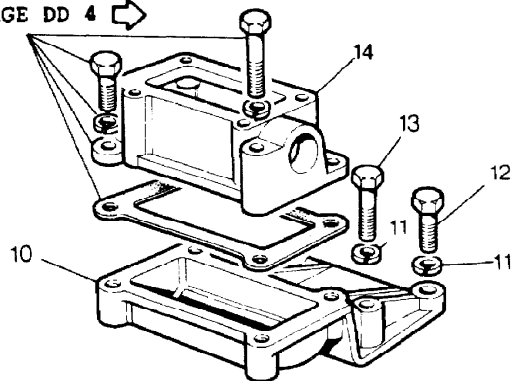

MODEL RANGE ROVER
BLOCK VS 3727
PAGE DD 2

TRANSFER GEARBOX - LT230T - ADAPTOR HOUSING

ILL	PART NO	DESCRIPTION	QTY	REMARKS
1	FRC5622	Extension Housing	1	Automatic
2	571134	Dowel Pin	1	
3	NH110041L	Nut	2	
4	FRC5053	Screw	1	
5	SH110401L	Screw	3	
6	WL110001L	Washer	12	
7	BH110081L	Screw	3	
8	BH110091L	Screw	1	
9	FRC2482	Hollow Dowel	1	Automatic
10	FRC8558	Remote Gearchange Housing	1	
11	WL108001L	Washer	4	
12	SH108251L	Screw	2	
13	BH108111L	Screw	2	
14	FRC8751	Housing Cross Shaft	1	

PAGE DD 4 ↗

Parts Not Applicable to USA.