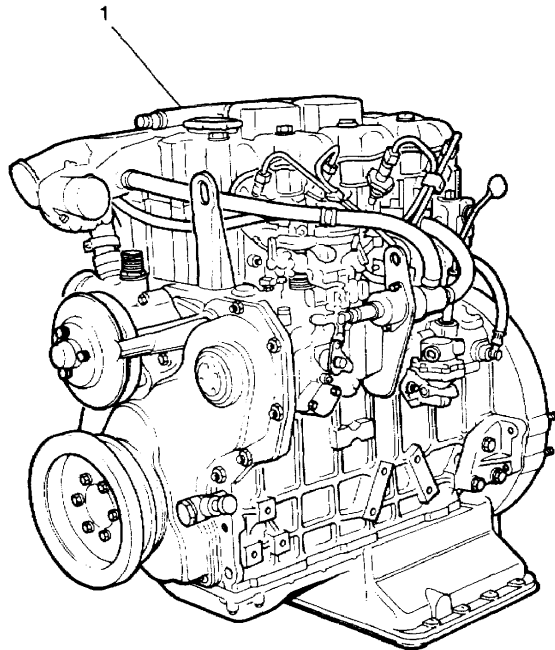

MODEL RANGE ROVER
BLOCK TS 6850
PAGE BA DT 20

ENGINE - 2500 TURBO DIESEL - ENGINE ASSEMBLY

ILL	PART NO	DESCRIPTION	QTY	REMARKS
1	ETC9104	Engine Assy Less Electrics	1	95A01007

NOTE: Stripped Engines and Short Engines are not available.

Parts Not Applicable to USA.

144

T56850