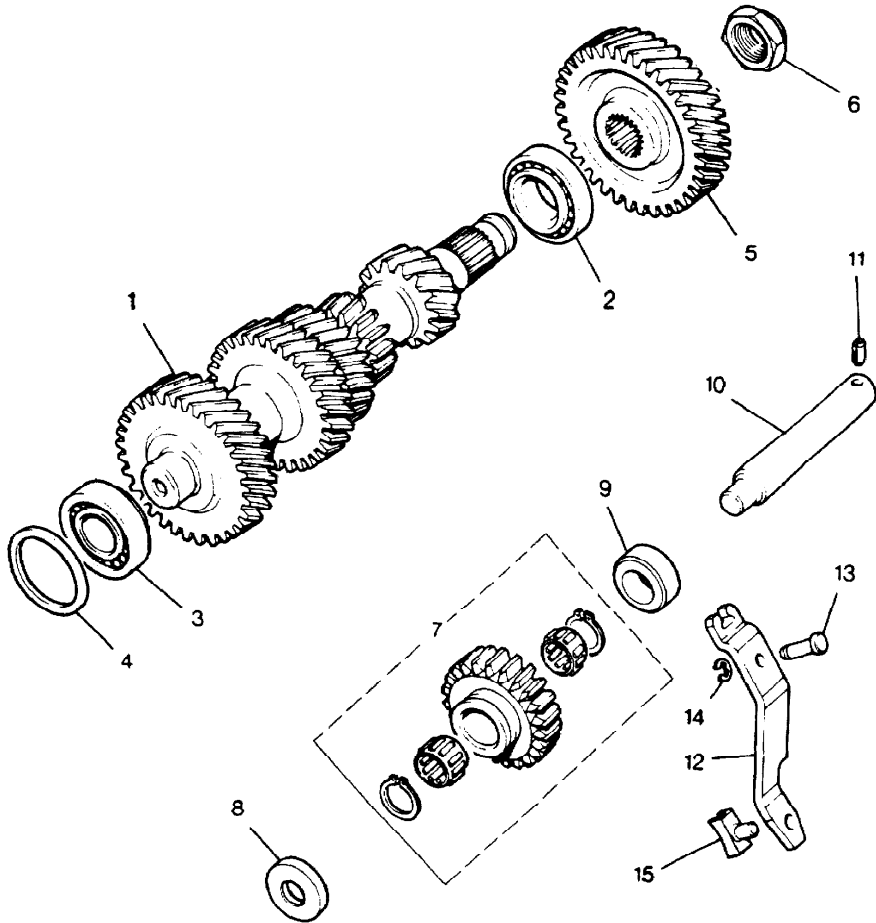

MODEL RANGE ROVER
BLOCK VS 3878A
PAGE CD M 6.02

LAYSHAFT & REVERSE IDLER - CONTINUED

ILL	PART NO	DESCRIPTION	QTY	REMARKS
4		Selective Washer-Layshaft	1	)
	FTC263	1.39mm	1	)
	FTC265	1.45mm	1	)
	FTC267	1.51mm	1	)
	FTC269	1.57mm	1	)
	FTC271	1.63mm	1	)
	FTC273	1.69mm	1	)
	FTC275	1.75mm	1	)
	FTC277	1.81mm	1	)
	FTC279	1.87mm	1	) Suffix F, G & H
	FTC281	1.93mm	1	)
	FTC283	1.99mm	1	)
	FTC285	2.05mm	1	)
	FTC287	2.11mm	1	)
	FTC289	2.17mm	1	)
	FTC291	2.23mm	1	)
	FTC293	2.29mm	1	)
	FTC295	2.35mm	1	)

Parts Not Applicable to USA.

191