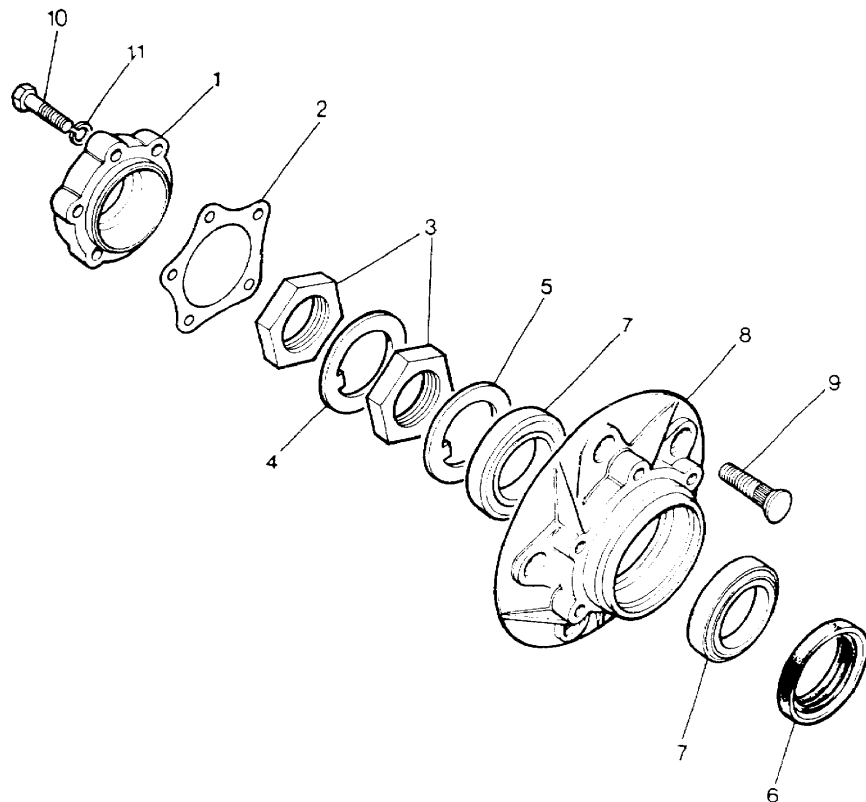

MODEL RANGE ROVER
BLOCK TS 6800A
PAGE EA 14.20

FRONT AXLES - HUBS AND DRIVING SHAFTS - ANTI LOCK BRAKING
- FROM INTRODUCTION OF VIN GA

ILL	PART NO	DESCRIPTION	QTY	REMARKS
1	FTC859	Driving Member Front Hub	2	
2	571752	Joint Washer	2	
3	FRC8700	Special Locknut	4	
4	217352	Key Washer	2	
5	217353	Lock Washer	2	
6	FRC8221	Hub Seal Inner	2	
7	RTC3429	Hub Bearing	4	
8	FTC860	Front Hub	2	
9	FRC5926	Wheel Stud	10	
10	FTC940	Bolt	10	
11	WM60001L	Spring Washer	10	

Parts Not Applicable to USA.