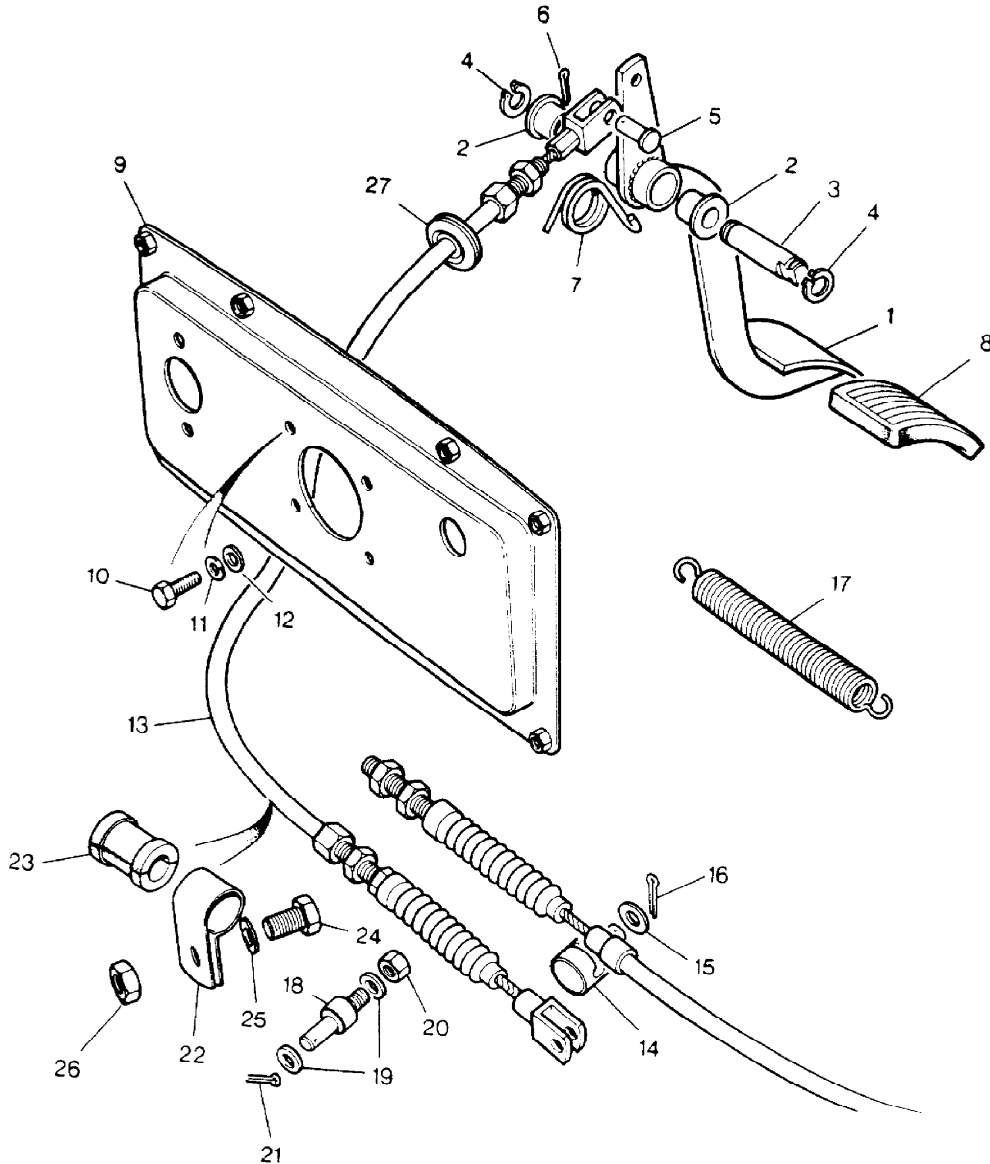

MODEL RANGE ROVER
BLOCK TS 6394/A
PAGE GA 2.50

ENGINE CONTROLS - ACCELERATOR AND LINKAGE - GIRLING - FROM VIN DA301158
- UP TO THE INTRODUCTION OF VIN GA

ILL	PART NO	DESCRIPTION	QTY	REMARKS
1	572462	Accelerator Pedal & Bushes	1	RH Stg
	NTC4826	Accelerator Pedal	1	LH Stg
2	572466	Bush Accelerator Pedal	2	
3	572493	Shaft Accelerator Pedal	1	
4	CR120115L	Circlip	2	
5	562481	Clevis Pin	1	
6	PS603041	Split Pin	1	
7	572495	Return Spring	1	
8	592840	Rubber for Pedal	1	Manual
	11H1781L	Rubber for Pedal	1	Automatic
9	NTC4169	Pedal Mounting Plate	1	Manual
	NTC4170	Pedal Mounting Plate	1	Automatic
10	GG108251	Screw	8	
11	WL108001L	Spring Washer	8	
12	WA108051L	Plain Washer	8	
13	NRC8388	Accelerator Cable	1	RH Stg CV Manual
	577356	Accelerator Cable	1	LH Stg CV Manual
	NTC3083	Accelerator Cable	1	RH Stg CV Auto
	NTC3084	Accelerator Cable	1	LH Stg CV Auto
	NTC1054	Accelerator Cable	1	RH Stg PI
	NTC4842	Accelerator Cable	1	LH Stg PI
	NTC6723	Accelerator Cable	1	LH Stg 3.9L Eng.
	NTC1461	Accelerator Cable	1	RH Stg)Diesel
	NTC1460	Accelerator Cable	1	LH Stg)
14	90577449	Clevis Pin	1	)
15	WA702101L	Plain Washer	1	)LH Stg Petrol
16	PS603041	Split Pin	1	)
17	603622	Spring	1	)
18	NTC2839	Anchor Pin	1	)Diesel Only
19	WA105001L	Plain Washer	2	)
20	NH105041L	Nut	2	)
21	PS103101L	Split Pin	1	)
22	CP105161L	P Clip	1	)
23	6860L	Grommet	1	)
24	SH105201L	Screw	1	)3.9 Litre
25	WA105001L	Plain Washer	1	)Engine
26	NH105041L	Nut	1	)
27	562106	Grommet Mounting Plate	1	)

Parts Not Applicable to USA.