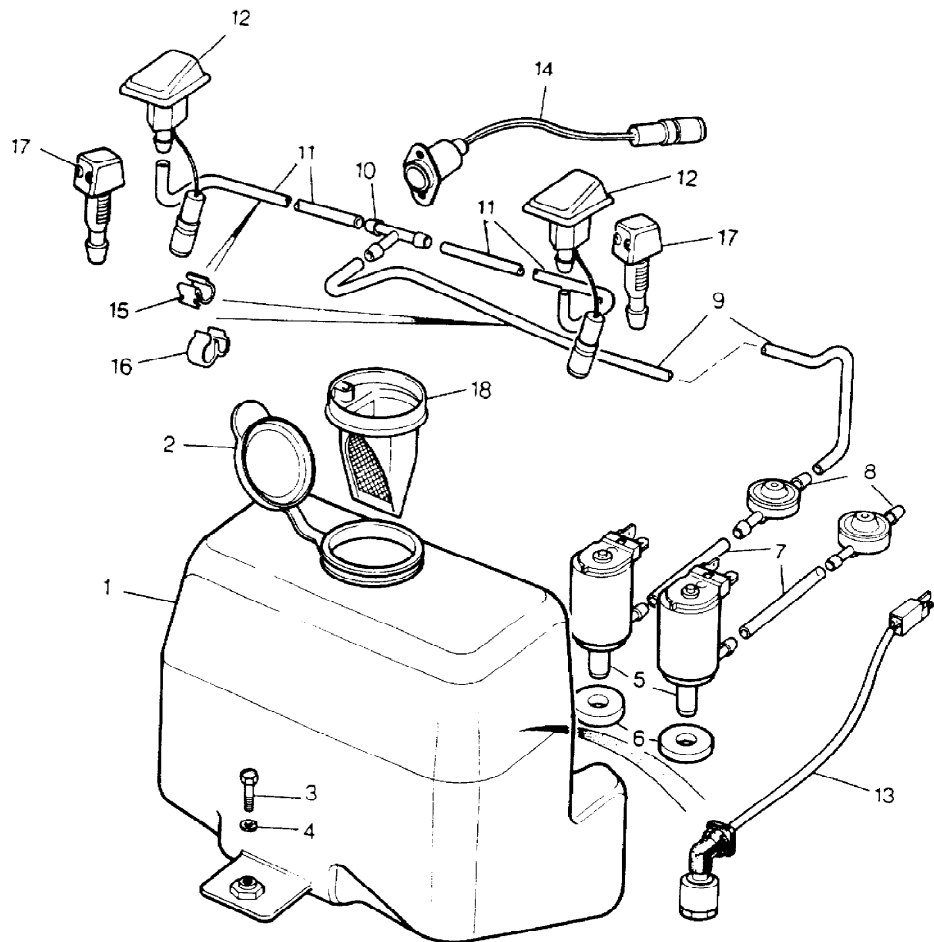

MODEL RANGE ROVER
BLOCK TS 6545B
PAGE MC 4

BODY ELECTRICS - RESERVOIR + PUMP NON-POWER WASH

ILL	PART NO	DESCRIPTION	QTY	REMARKS
1	PRC3519	Reservoir	1	Upto VIN DA277450
	PRC6252	Reservoir	1	From VIN DA277451
2	RTC3961	+Cap	1	
3	SH604061L	Screw	3	
4	WF600041L	Washer	3	
5	PRC7045	Pump-Front Screen	1	
	ADU3905	Pump-Rear Screen	1	
6	RTC3959	Gasket for Pump	2	
7	RTC3650	Tubing-Pump to Non Return Valve	2	
8	ACU5037	Non Return Valve-Rear Screen	1	
	PRC6857	Non Return Valve-Front Screen	1	
9	PRC5651	Tubing-Non Return Valve to Tee Piece	1	Upto VIN FA
	PRC6852	Tubing-Non Return Valve to Tee Piece	1	From VIN FA
10	C15644L	Tee Piece	1	Upto VIN FA
	PRC6855	Tee Piece	1	From VIN FA
11	PRC5652	Tubing-Tee Piece to Jet-RH	1	Upto VIN FA
	PRC5653	Tubing-Tee Piece to Jet-LH	1	Upto VIN FA
	PRC6852	Tubing-Tee Piece to Jet	2	From VIN FA
12	PRC6799	Windscreen Jet-Heated	2	Less Retainer
	RTC6367	Jet Assy-Unheated	2	Note(1)
	PRC7331	Retainer for Jet Washer	2	
13	PRC5440	Low Level Sensor	1	
14	PRC6895	Thermostat for Heated Jets	1	
15	MWC2552	Clip for Tubing	A/R	
16	PRC6969	Double Clip for Pipes	5	
17	BDP1723L	Windscreen Jet	2	
18	STC206	Filter	1	

NOTE: Use when fitting MWC4699 Bonnet Assy to Vehicles prior to VIN FA

Parts Not Applicable to USA

TS6545B