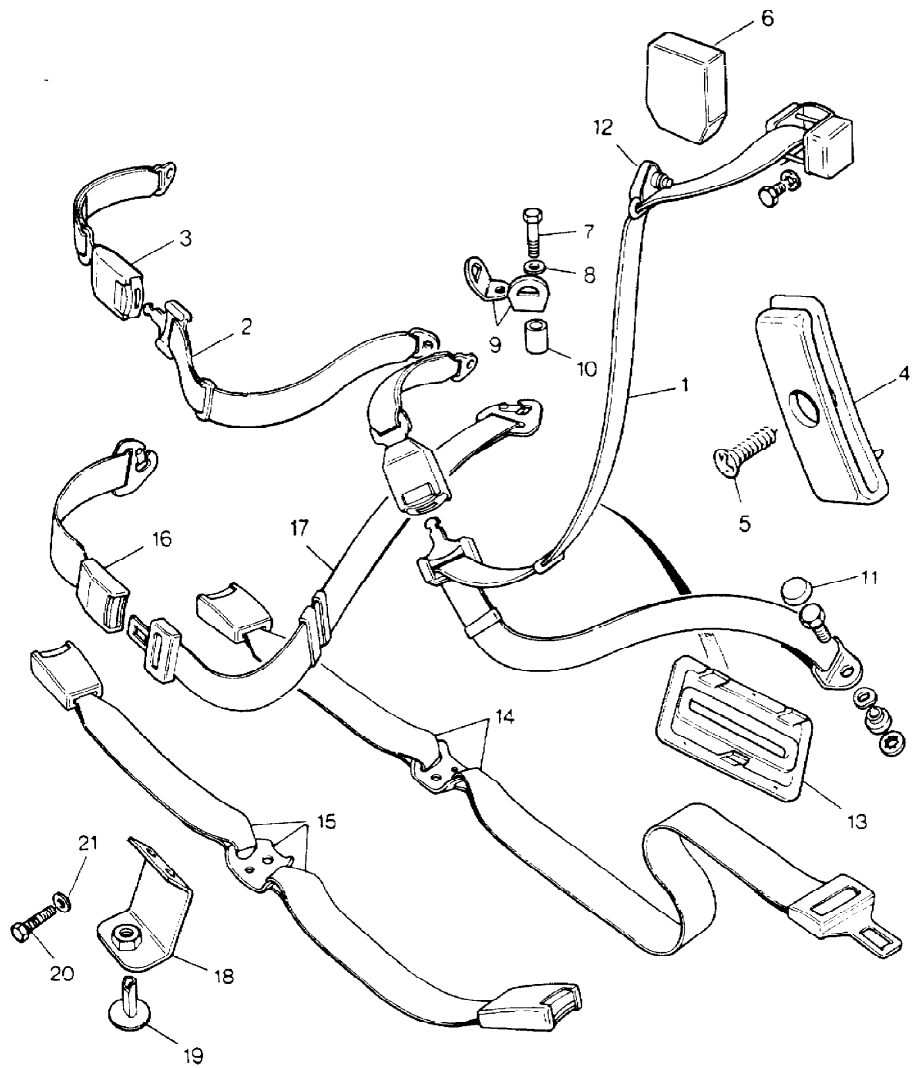

MODEL RANGE ROVER
BLOCK TS 6114/A
PAGE RA 54.20

SAFETY HARNESS - REAR - FROM INTRODUCTION OF VIN FA351033

ILL	PART NO	DESCRIPTION	QTY	REMARKS
1	MWC1672RUN	Reel Assembly RH Outer	1	Upto VIN FA399890
	MXC5376RUN	Reel Assembly RH Outer	1	From VIN GA399891
	MWC1671RUN	Reel Assembly LH Outer	1	Upto VIN FA399890
	MXC5377RUN	Reel Assembly LH Outer	1	From VIN GA399891
2	MWC1681RUN	Lap Strap Belt	1	Upto VIN FA399890
	MXC5504RUN	Lap Strap Belt	1	From VIN GA399891
3	MWC1680RUN	Buckle Assembly	3	Upto VIN FA399890
	MXC5503RUN	Buckle Assembly	1	From VIN GA399891
	MWC6297RUN	Buckle Assembly	2	Australia
4	MWC1055RUN	Storage Pocket	2	
5	AD610084	Screw	2	
6	MWC4592RUN	Cover Seat Belt Outer at 'D'	2	
		Post		
7	MWC8517	Bolt	4	
8	392809	Lockwasher	4	
9	MRC4655	Bracket	8	
10	MWC8520	Spacer	4	
11	MTC2610	Cap for Fixing Bolt to Wheelarch	2	
12	RTC5917	Cover Pillar Loop	2	
13	MXC4644SUA	Escutcheon Rear Seat Belt	2	2 Door
14	BTR545RUN	Buckle & Tongue Assy	1	)
15	BTR339RUN	Double Buckle Assy	1	)From VIN
16	BTR479RUN	Buckle Assy	1	)HA
17	BTR512RUN	Tongue Assy	3	)
18	BTR453	Assy Bracket-Child Restraint	3	)From VIN
19	BTR380	Plug-Child Restraint	3	)HA
				)Australia Only
20	SE105121L	Screw	6	)Fixings for
21	WL105001L	Washer	6	)Child Restraint

Colour Code:
RUN Bokhara
SUA Sorrell Brown

Parts Not Applicable to USA.

661