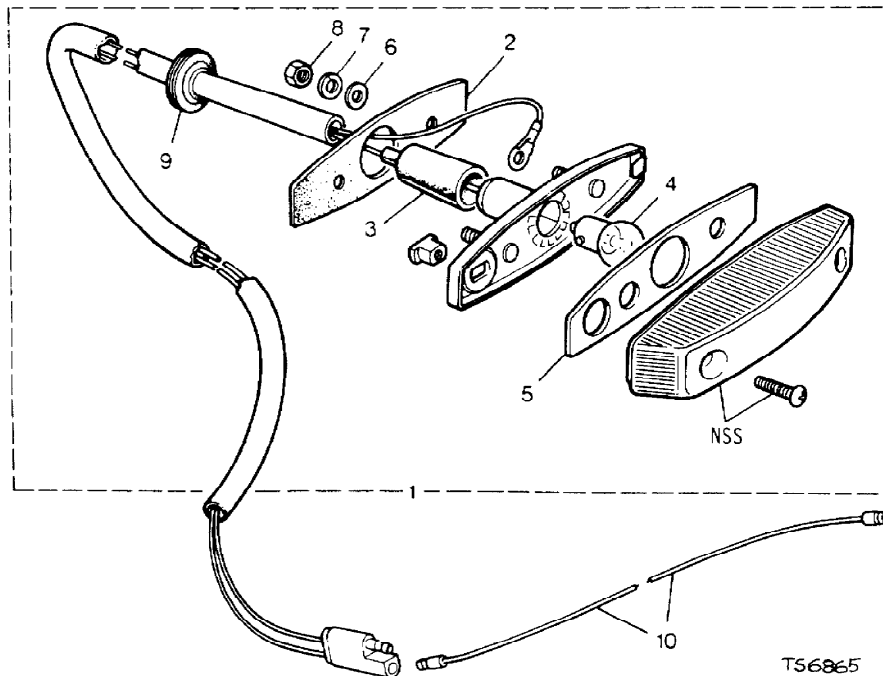

MODEL RANGE ROVER
BLOCK TS 6865
PAGE MA 6

BODY ELECTRICS - SIDE REPEATER LAMPS UPTO VEHICLE NO CA274120 - 2 DOOR
CA273922 - 4 DOOR

ILL	PART NO	DESCRIPTION	QTY	REMARKS
1	PRC4562	SIDE REPEATER LAMP	2	
2	608312	+Gasket	2	
3	515060	+Rubber Sleeve	2	
4	570822	+Bulb	2	
5	608311	+Gasket	2	
6	WA704061L	+Plain Washer	4	
7	WM704001L	+Spring Washer	4	
8	257203	+Nut	4	
9	233243	+Grommet	2	
10	579237	Cable Assembly	2	

BODY ELECTRICS - SIDE REPEATER LAMPS FROM VEHICLE NO DA274121 - 2 DOOR
DA273923 - 4 DOOR

ILL	PART NO	DESCRIPTION	QTY	REMARKS
11	PRC7441	SIDE REPEATER LAMP	2	
12	RTC5929	+Bulb	2	
13	PRC6181	Nut Retaining Lamp to Wing	4	)Alternatives
	MWC2109	Nut Friction Bush	4	)

Parts Not Applicable to USA.

TS6865