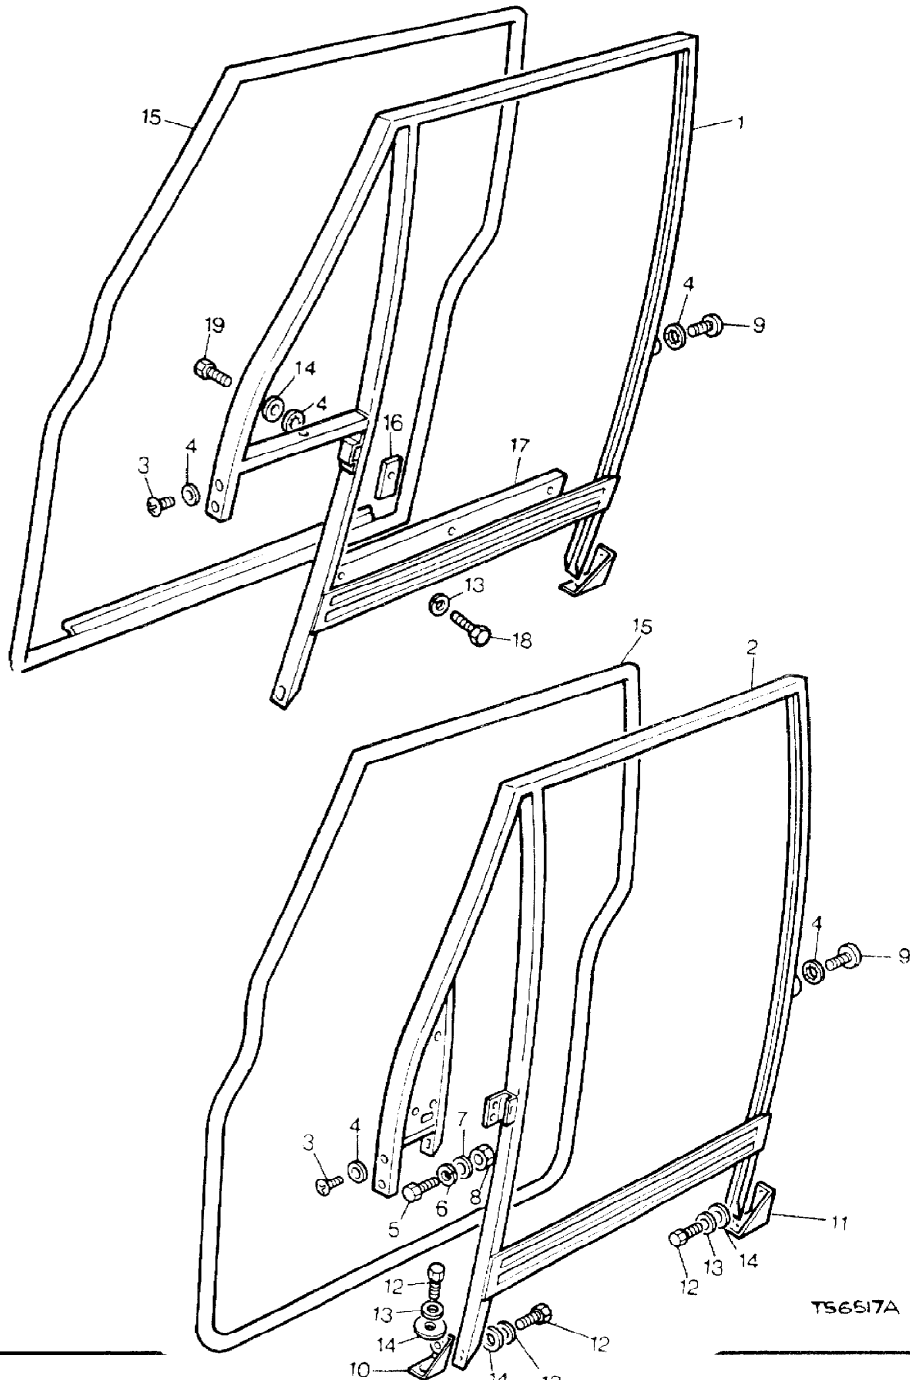

MODEL RANGE ROVER
BLOCK TS 6517A
PAGE NE 4

BODY - FRONT DOOR FRAME AND SEALS - 2 DOOR

ILL	PART NO	DESCRIPTION	QTY	REMARKS
1	390669	Front Door Frame RH	1	)Upto VIN
	390670	Front Door Frame LH	1	)EA351032
2	MWC6338	Front Door Frame RH	1	)From VIN
	MWC6339	Front Door Frame LH	1	)FA351033
3	78616	Screw	2	Upto VIN EA351032
	SE604041L	Screw	2	From VIN FA351033
4	WF600041L	Shakeproof Washer	A/R	
5	SH106161L	Screw	4	
6	WA106041L	Plain Washer	4	
7	WL106001L	Spring washer	4	
8	NH106041L	Nut	4	
9	78616	Screw	2	
10	390614	Mounting Bracket RH Front	1	
	390615	Mounting Bracket LH Front	1	
11	390616	Mounting Bracket RH Rear	1	
	390617	Mounting Bracket LH Rear	1	
12	255206	Screw	10	
13	WM600041L	Spring Washer	6	
14	3831L	Plain Washer	10	
15	MXC1466AAL	Seal RH	1	)Upto VIN
	MXC1447AAL	Seal LH	1	)EA351032
	MXC1466SUA	Seal RH	1	From VIN FA351033
	MXC1467SUA	Seal LH	1	Upto VIN FA377533
	MXC5566SUA	Seal RH	1	)From VIN
	MXC5567SUA	Seal LH	1	)FA377534
16	390725	Nut Plate	2	
17	392182	Stiffener Door Frame	2	
18	255204	Screw	6	
19	255215	Screw	2	

Parts Not Applicable to USA.

TS6517A