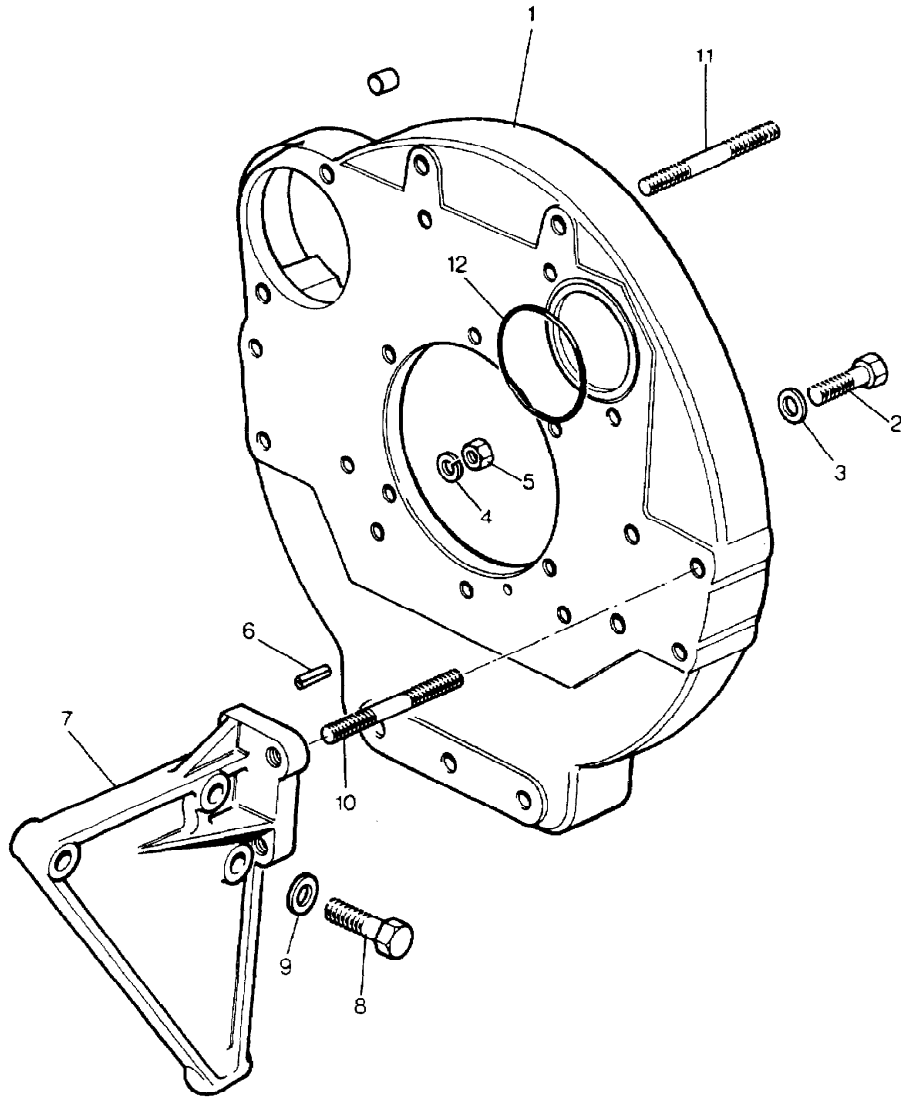

Parts Not Applicable to USA.

MODEL RANGE ROVER  
BLOCK VS 3296A  
PAGE BJ DT 8

ENGINE - 2500 TURBO DIESEL - FLYWHEEL & CLUTCH

ILL	PART NO	DESCRIPTION	QTY	REMARKS
1	RTC4945	FLYWHEEL & STARTER RING	1	
2	RTC4927	+Starter Ring	1	
3	RTC6731	Bolt-Flywheel/Crank M10x60mm	6	
4	FTC576	Clutch Plate	1	
5	FTC575	Clutch Cover	1	
6	ETC9063	Dowel-Cover/Flywheel	3	
7	SX108201L	Screw M8x20mm HT	6	
8	WL108001L	Spring Washer	6	
9	AEU2293L	Spacer	1	
10	AEU2239L	Screw-Spacer/Crankshaft	1	
	FRC9568	Release Bearing	1	
	576137	Fork-Release Lever	1	
	571163	Clip	1	
	576203	Staple	1	