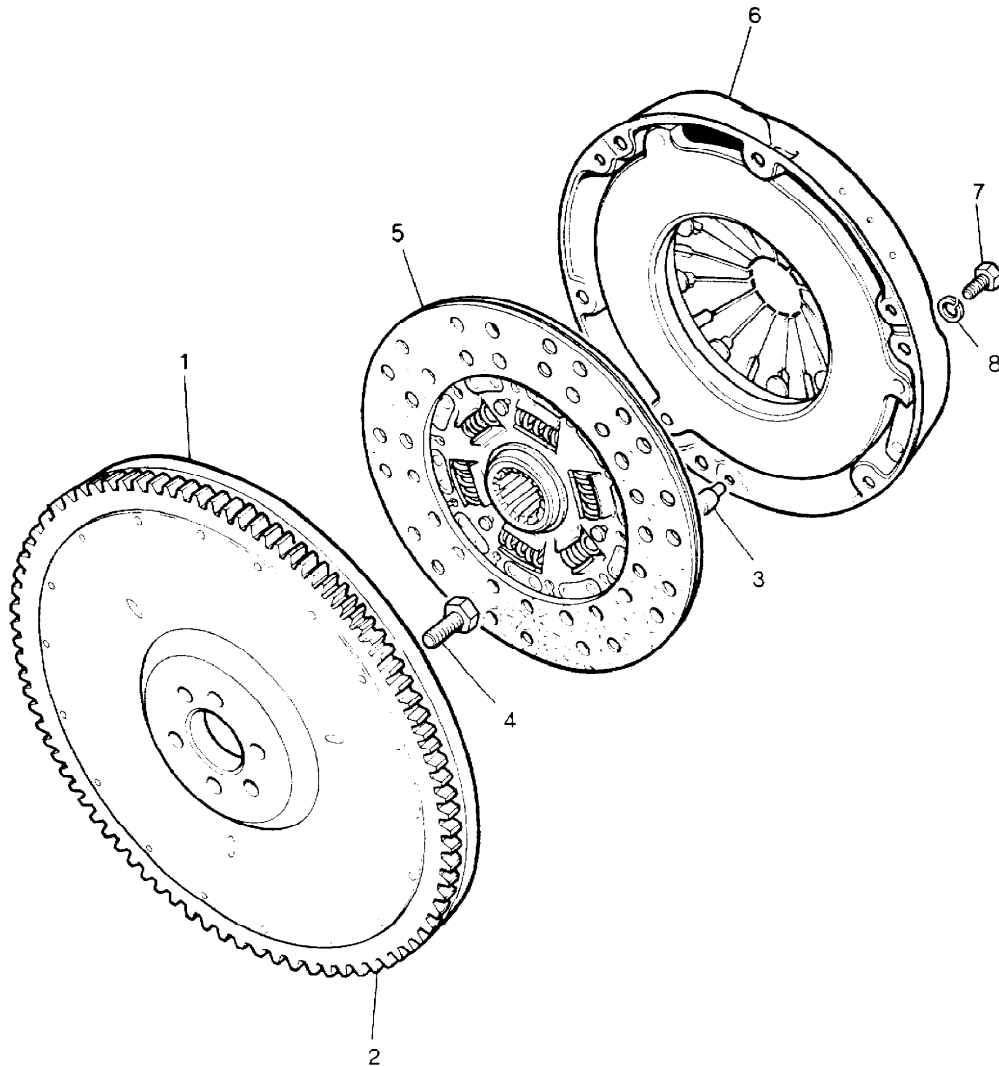

MODEL RANGE ROVER
BLOCK 4RE 172
PAGE BJ VC 2

ENGINE - (CARB) - FLYWHEEL & CLUTCH - MANUAL GEARBOX

ILL	PART NO	DESCRIPTION	QTY	REMARKS
1	611324	FLYWHEEL & STARTER RING ASSY	1	
2	611323	+Starter Ring	1	
3	6395L	+Dowel-Ring Flywheel	3	
4	SH607081L	Screw 7/16"UNCx1"F/Whl-Crank	6	
5	FRC6685	Clutch Plate Assembly	1	
6	576476	Clutch Cover Assembly	1	
7	SH606061L	Screw 3/8"UNFx3/4 Cover F/Whl	6	
8	WM600061L	Spring Washer	6	

Parts Not Applicable to USA.

58