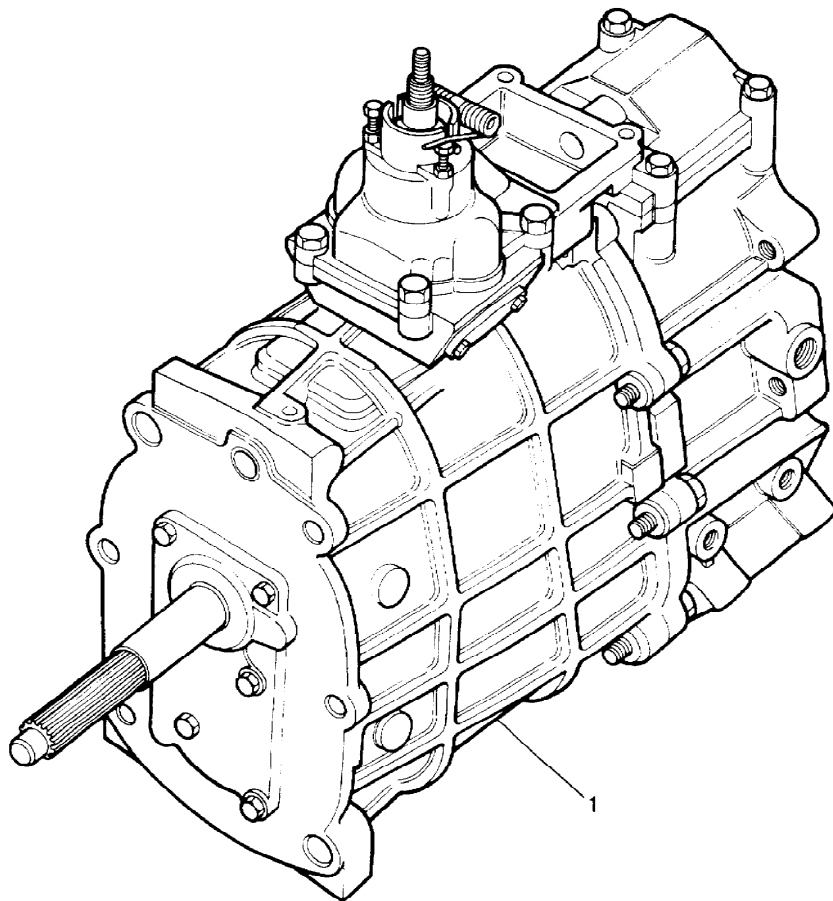

MODEL RANGE ROVER
BLOCK TS 5039
PAGE CA M 2

5 SPEED GEARBOX

ILL	PART NO	DESCRIPTION	QTY	REMARKS
1	FRC8562R	Gearbox Assembly Petrol Reconditioned	1	Suffix D & E
	FRC8572R	Gearbox Assembly Diesel Reconditioned	1	Suffix D & E
	STC129N	Gearbox Assembly Petrol Reconditioned	1	Suffix D E & F
	RTC6864N	Gearbox Assembly Petrol Reconditioned	1	Suffix G See Note
	RTC6865N	Gearbox Assembly Diesel Reconditioned	1	Suffix D E F & G
	STC496N	Gearbox Assembly Petrol Reconditioned	1	Suffix H
	STC497N	Gearbox Assembly Diesel Reconditioned	1	Suffix H

Petrol:- 53A00001 Diesel:- 54A00001

NOTE: A Limited Amount Of 3.9 Range Rover Vehicles Have Gearboxes Fitted With A 57A.... Gearbox Number, From 0015647G The Numbers Have Been Corrected. RTC6864N Is The Correct Part Number To Use As A Replacement.

Gearbox Serial Number Stamped On Cast Pad On RH Lower Of Gearcase.

Parts Not Applicable to USA.

180