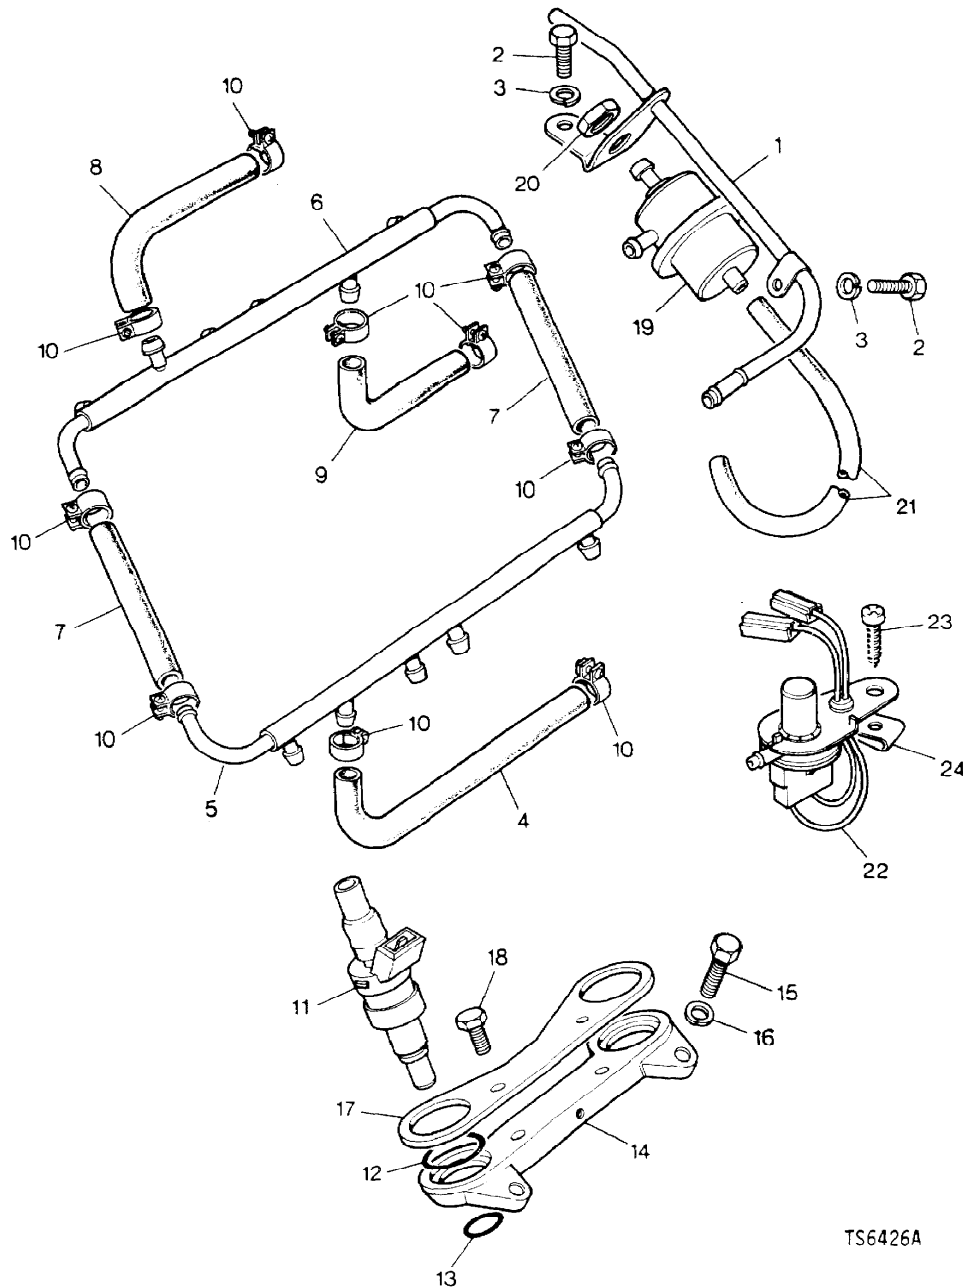

MODEL RANGE ROVER
BLOCK TS 6426/A
PAGE BE VI 2

ENGINE (E.F.I.) - FUEL INJECTORS

ILL	PART NO	DESCRIPTION	QTY	REMARKS
1	ERR267	Feed Pipe Assy, Fuel	1	
2	SH504041L	Screw, ¼"UNC x ½"	2	
3	WL600041L	Spring Washer	2	
4	ETC5341	Hose, Feed Pipe/Rail	1	
5	ETC7783	Fuel Rail Assy, LH	1	
6	ETC7783	Fuel Rail Assy, RH	1	
7	TKC6351	Hose, Fuel Rail	1	
8	ETC7241	Hose, Rail/Cold Start	1	
9	ERC3742	Hose, Fuel Return	1	
10	EAC3215/1	Clip	10	
11	ERC3620	Injectors (3.5)	8	
	ERR722	Injectors (3.9)	8	
	RTC5679	+O Ring Injectors	16	
12	EAC2414L	Sealing Ring, Upper, Injectors	8	*
13	EAC2415L	Sealing Ring, Lower, Injectors	8	*
14	ERC3773	Mounting Plate, Injectors	4	
15	SH504061L	Screw, ¼"UNCx½", Plate/Manifold	8	
16	WL600041L	Spring Washer	8	
17	ERC3774	Clamp Plate	4	
18	SH504041L	Screw ¼"UNCx½", Plate/Mounting	4	
19	ERR268	Pressure Regulator (3.5)	1	
	ETC8494	Pressure Regulator (3.9)	1	
20	C42171	Nut M12, Regulator/Bracket	1	
21	C38844/30	Hose, Vacuum, Regulator/Plnm	A/R	
22	ETC6143	Over Run-Fuel Cut Off Switch	1	
23	AB610041L	Screw-Fixing ORFCO Switch	1	
24	RTC3725	Spire Nut-Fixing-ORFCO Switch	1	

* Part Of Gasket Kit RTC4994

Parts Not Applicable to USA.

TS6426A