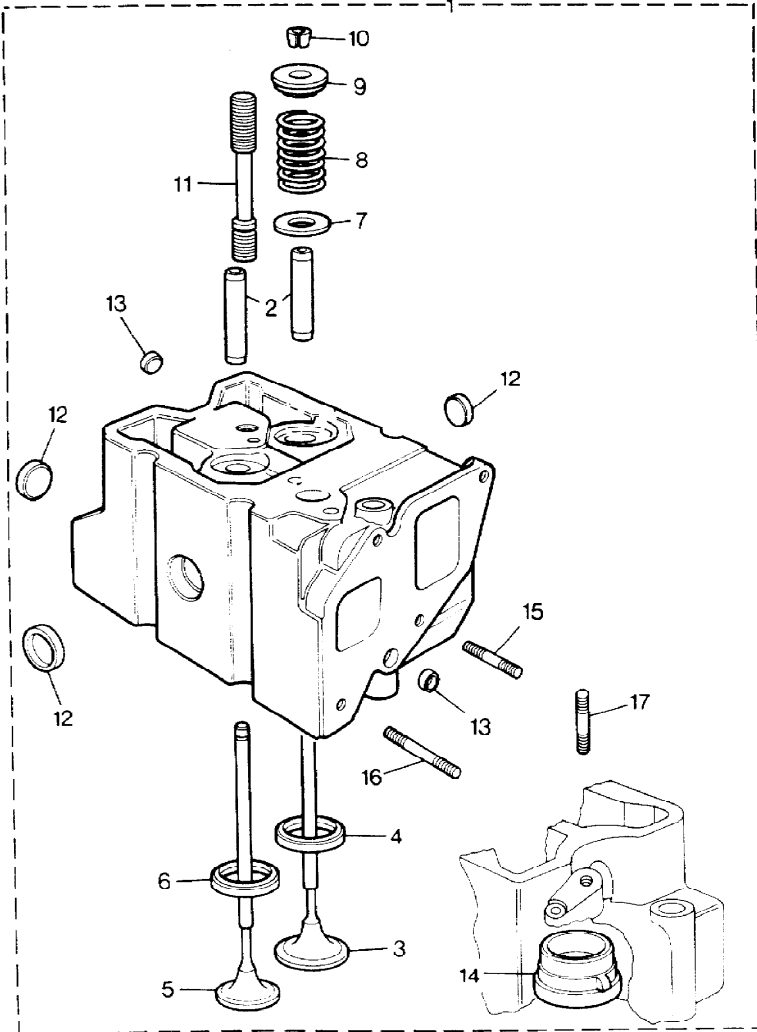

Parts Not Applicable to USA.

122

MODEL RANGE ROVER  
BLOCK VS 3268A  
PAGE BC DT 4

ENGINE - 2400 TURBO DIESEL - VALVE ROCKERS

ILL	PART NO	DESCRIPTION	QTY	REMARKS
1	AEU2059L	VALVE ROCKER ASSY	4	
2	AEU2062L	+Pedestal	4	
3	AEU2063L	+Inlet Rocker	4	
4	AEU2067L	+Bush	4	*
5	AEU2064L	+Exhaust Rocker	4	
6	AEU2065L	+Adjustment Screw	8	
7	NH108041L	+Nut M8	8	
8	AEU2060L	Dowel	4	
9	AEU2061L	Spring Plate	4	
10	NH112041L	Nut M12-Rockers/Head	8	)NR112091 N.S.P.
11	WA112081L	Plain Washer M12	8	)Washer Faced Nut
12	AEU2070L	Push Rod	8	
13	AEU2069L	Cam Follower	8	
14	AEU2071L	Oil Pipe-Rockers	1	
15	AEU2072L	Sealing Washer	10	**
16	AEU2073L	Banjo Bolt	4	
17	AEU2074L	Banjo Bolt	1	
18	56667	P Clip	1	
19	SH105121L	Screw M5x12mm	1	
20	WA105041L	Plain Washer	1	