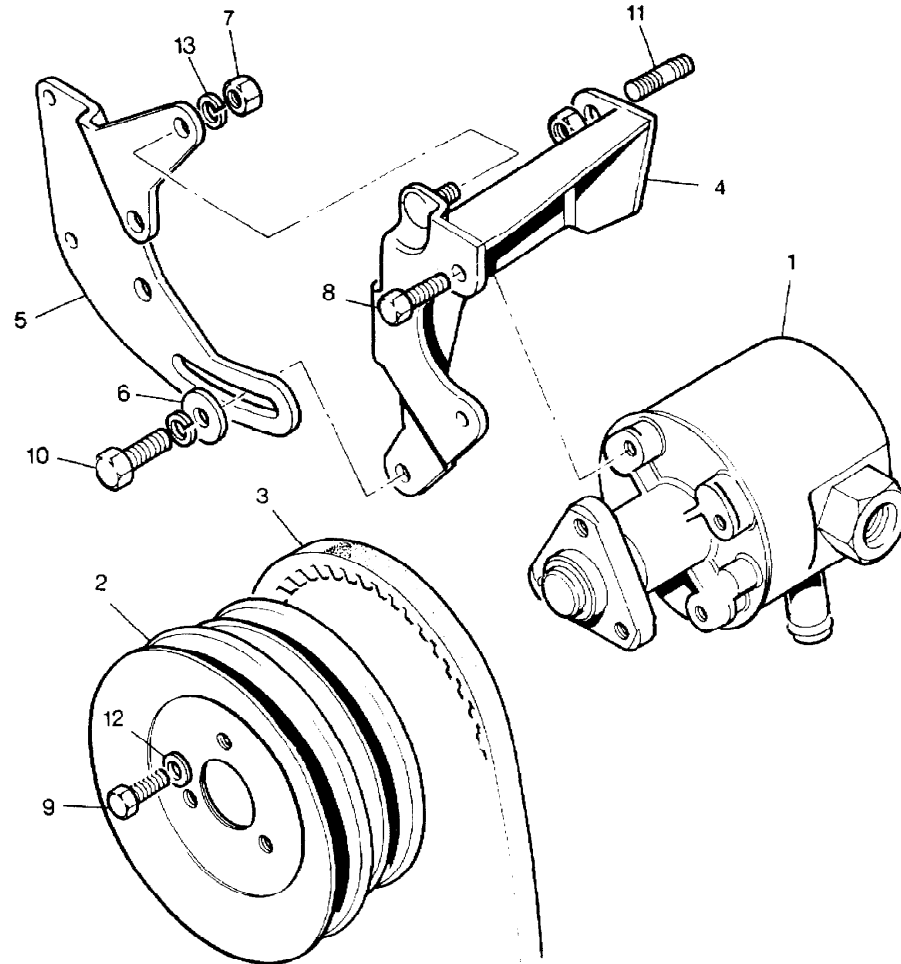

MODEL RANGE ROVER
BLOCK TS 6296
PAGE BG VI 6

ENGINE - (E.F.I.) - POWER STEERING PUMP - 200 SERIES
- APPLICABLE TO ALL ENGINES

ILL	PART NO	DESCRIPTION	QTY	REMARKS
1	ETC6496	Steering Pump Assembly	1	Upto Nov 1989
	ERR1104	Steering Pump Assembly	1	From Nov 1989
	NTC8286	Steering Pump Assembly	1	From Sept 1990
	RTC6760	Spacer	1	
	RTC6074	+O Ring-Discharge Adaptor	1	
	RTC6075	+O Ring-Discharge Adaptor	1	
2	ETC6408	Pulley-Pump 2 Grooves	1	
3	ERC675	Belt-Steering Pump	1	
4	ERR798	Bracket-Front (Mounting)	1	
5	ETC6607	Adjusting Bracket-Pump	1	
6	447B	Plain Washer	1	
7	NH108041L	Nut	1	
8	SH106161L	Screw	3	
	SH108201L	Screw	3	From Nov 1989
9	SH108161L	Screw	3	
10	SH108251L	Screw	1	
11	TE506101L	Stud	1	
12	WA108051L	Plain Washer	3	
13	WM600051L	Spring Washer	1	
	BH605101L	Bolt 5/16"x1 1/4" Long	1	
	SH505071L	Screw 5/16"UNCx7/8" Long	1	
	WL600041L	Spring Washer	8	
	NH606041L	Nut 3/8"UNF	1	
	RTC5935	Seal Kit	1	

Parts Not Applicable to USA.

TS6296