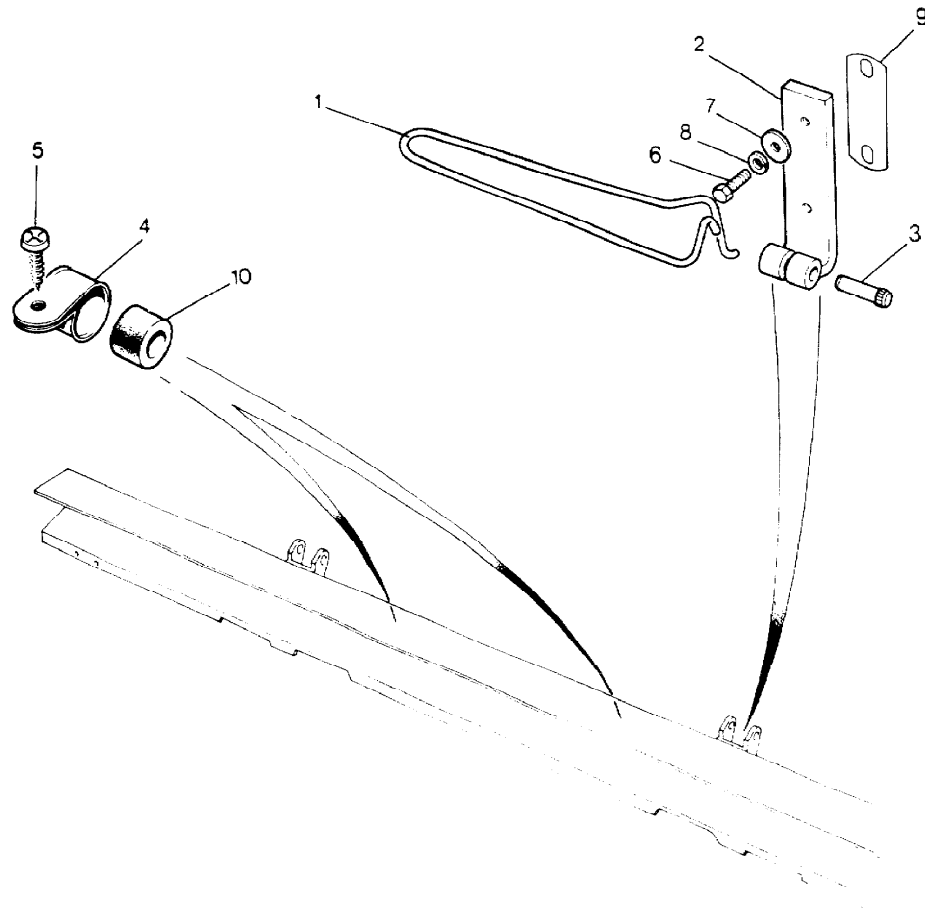

MODEL RANGE ROVER
BLOCK VS 4102B
PAGE NF 14

BODY - TORSION SPRING LOWER TAILGATE

ILL	PART NO	DESCRIPTION	QTY	REMARKS
1	MTC5604	Torsion Spring RH	1	
	MTC5605	Torsion Spring LH	1	
2	MTC5110	Hinge-Lower Tailgate	2	Upto VIN GA441003
	MXC8391	Hinge-Lower Tailgate	2	From VIN GA441004
3	MTC6677	Hinge Pin	2	
4	CP105191	Clip	2	Upto VIN DA
	ATU1017L	Clip	2	From VIN DA
5	AB612051L	Screw	2	Upto VIN DA
	AFU3002	Screw	2	From VIN DA
6	256223	Screw	4	
7	4594L	Plain Washer	4	
8	WM600051L	Spring Washer	4	
9	MXC8454	Gasket-Lower Hinge	2	From VIN GA
10	576643	Bush	2	

Parts Not Applicable to USA.