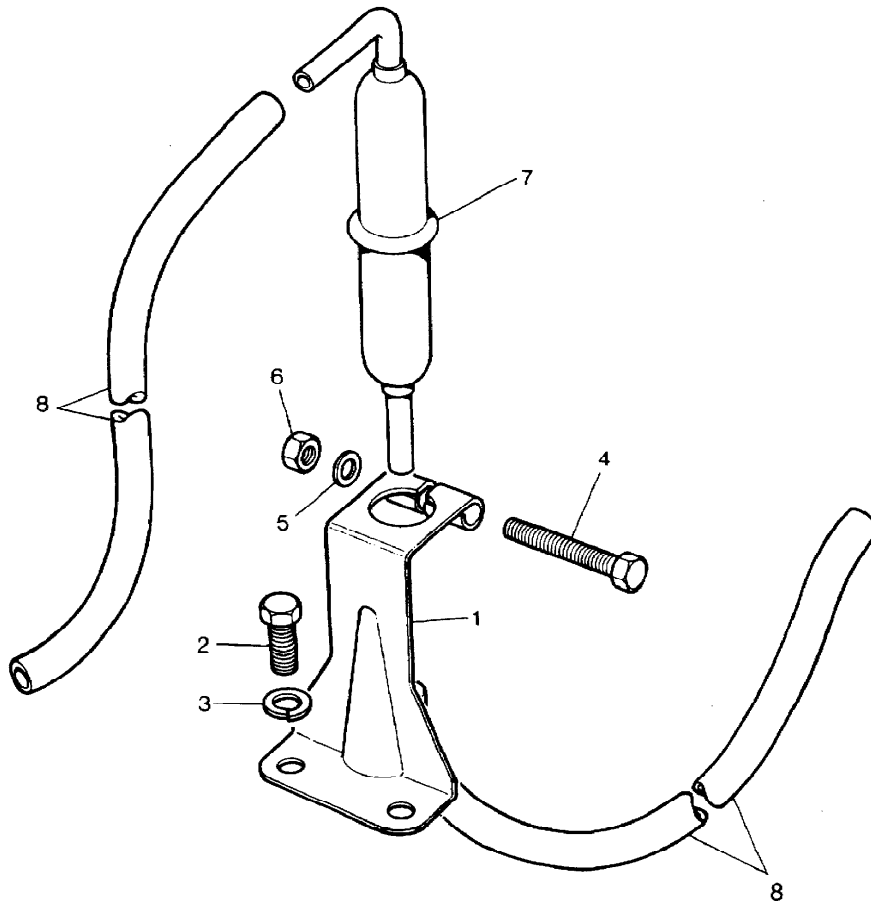

MODEL RANGE ROVER
BLOCK VS 3874
PAGE BE VC 16

ENGINE - (CARB) - FUEL TRAP

ILL	PART NO	DESCRIPTION	QTY	REMARKS
1	ERC4193	Support Bracket-Fuel Trap	1	
2	SH504041L	Screw 5/16"UNCx1/2"Brkt-Mfld	2	
3	WM600041L	Spring Washer	2	
4	253942	Scrws No.10UNCx1.1/4"Trap Brkt	1	
5	WA702101L	Plain Washer	1	
6	257071	Nut 10 UNC	1	
7	ERC2042	Fuel Trap	1	
8	614891	Tube-Carb-Distributor	2	1 to Distrib. 1 to LH Carb.

Parts Not Applicable to USA.

VS 3874