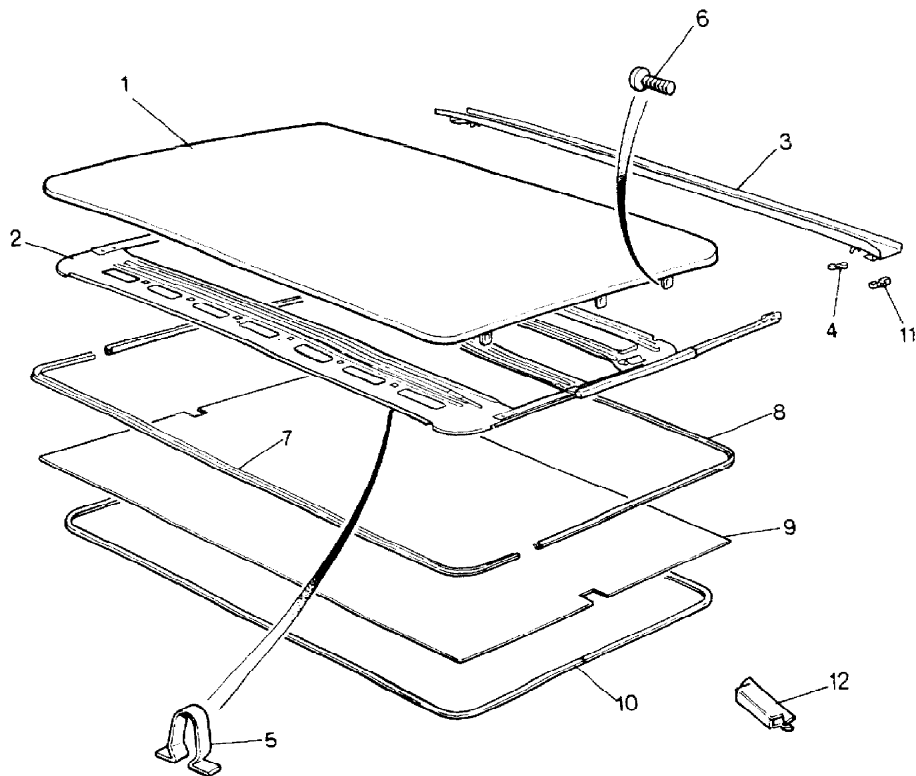

Colour Code:  
LUM Mist Grey  
AL Palomino  
LG Cool Grey

Parts Not Applicable to USA.

547

MODEL RANGE ROVER  
BLOCK TS 6874  
PAGE NF 10.08

BODY PANELS - GLASS SUNROOF FROM INTRODUCTION OF VIN HA

ILL	PART NO	DESCRIPTION	QTY	REMARKS
1	MXC9575	Sunroof Control Unit	1	
2	STC188	Clamping Bracket	1	
3	STC187	Insert	1	
4	STC167	Drive Cable Assy RH	1	
5	STC168	Drive Cable Assy LH	1	
6	MXC9574	Motor & Drive Gear Assy	1	
7	STC186	Curve on Panel RH	1	
	STC185	Curve on Panel LH	1	
8	STC170	Slide Pad	2	
9	STC171	Seal Glass Panel	1	
10	MXC9573	Glass Panel Assy	1	
11	STC173	Drain Channel Assy	1	
12	STC174	Wind Deflector Bracket	2	
13	STC175	Wind Deflector Assy	1	
14	STC176	Section Tray Seal	1	
15	STC177	Seal Inside Tray	2	
16	STC178	Locator RH	1	
	STC179	Locator LH	1	
17	STC180	Guide Assy RH	1	
18	STC181	Guide Assy LH	1	
19	STC182	Sunshade Assy	1	
20	MXC9570	Mechanism Covers RH	1	
	MXC9571	Mechanism Covers LH	1	
21	STC261	Spacer-Motor Mounting	3	
22	STC266	Tensioner Kit	4	
23	MXC9502	Emergency Rewind Key	1	
24	BTR1217LUM	Finisher	1	
25	STC451	Locator LH	1	
	STC452	Locator RH	1	
26	STC445	Lifter Block RH	1	
	STC446	Lifter Block LH	1	