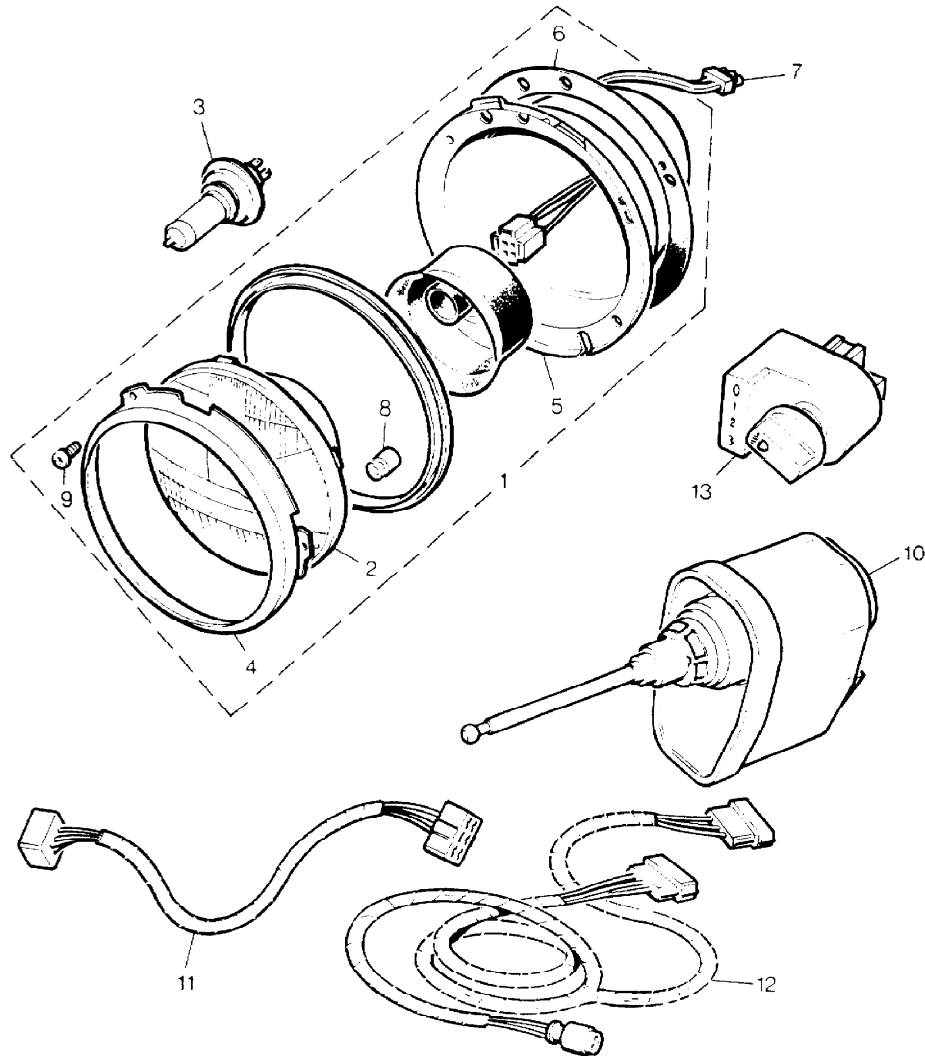

MODEL RANGE ROVER
BLOCK TS 6706
PAGE MA 2.04

BODY ELECTRICS - HEADLAMPS WITH LEVELLING UNIT

ILL	PART NO	DESCRIPTION	QTY	REMARKS
1	PRC7933	Headlamp	2	
2	PRC7994	+Light Unit	2	
3	589783	+Bulb	2	
4	PRC7992	+Rim for Headlamp	2	
5	PRC7997	+Lamp Unit Seating Rim	2	
6	PRC7991	+Gasket Seating Rim	2	
7	PRC7993	+Adaptor and Lead	2	
8	PRC7998	+Low Levelling Adaptor	2	
9	AB610041L	Screw	8	
	WC702101L	Plain Washer Fixing Headlamp	8	
	RTC3743	Lokut Nut	8	
10	PRC7963	Actuator	2	
11	PRC7934	Cable Assembly Switch to Main Harness	1	
12	PRC7932	Link Lead Switch to Actuator	2	
13	PRC7989	Switch Headlamp Levelling	1	

Parts Not Applicable to USA.

398