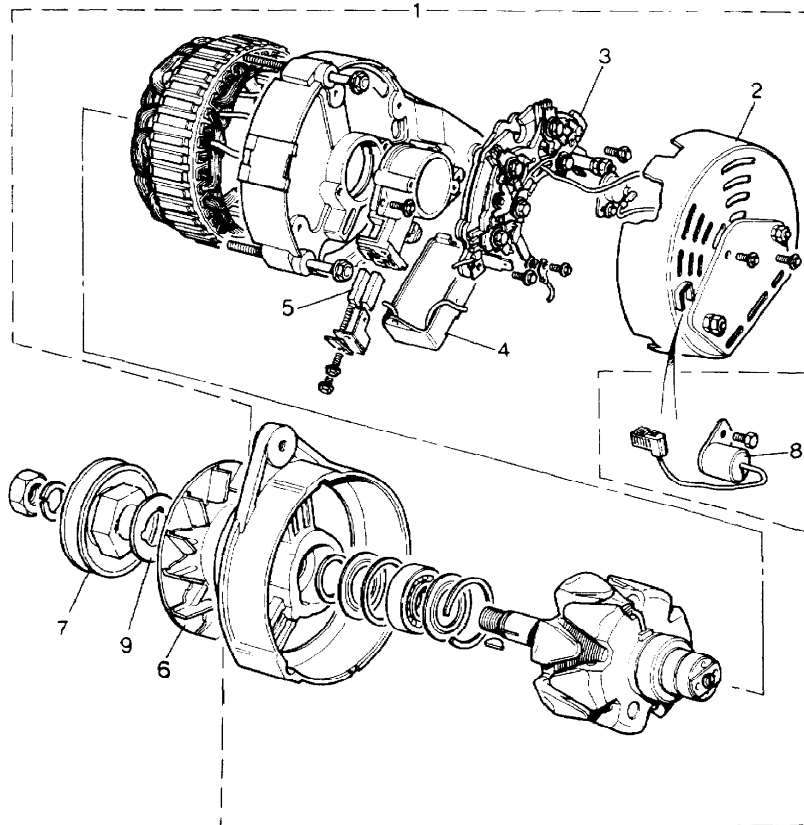

Parts Not Applicable to USA.

96

MODEL RANGE ROVER  
BLOCK VS 3160A  
PAGE BH VI 4

ENGINE - (EFI) - ALTERNATOR

ILL	PART NO	DESCRIPTION	QTY	REMARKS
1	RTC5053	ALTERNATOR-LUCAS 24229	1	133/80 Amp
2	RTC5610	+Cover	1	
3	RTC5609	+Rectifier	1	
4	RTC5928	+Regulator	1	
5	RTC5611	+Brush Set	1	
6	RTC5054	Fan	1	
7	ERR767	Pulley	1	
	ETC7899	Belt Alternator	1	Upto Nov 1990
	ERR2073	Belt Alternator	1	From Nov 1990
	ERR914	Drive Belt-LHS-For A133/80	1	
8	AEU1616	Suppressors Round & Square	2	See Note
9	RTC6166	Spacer	2	