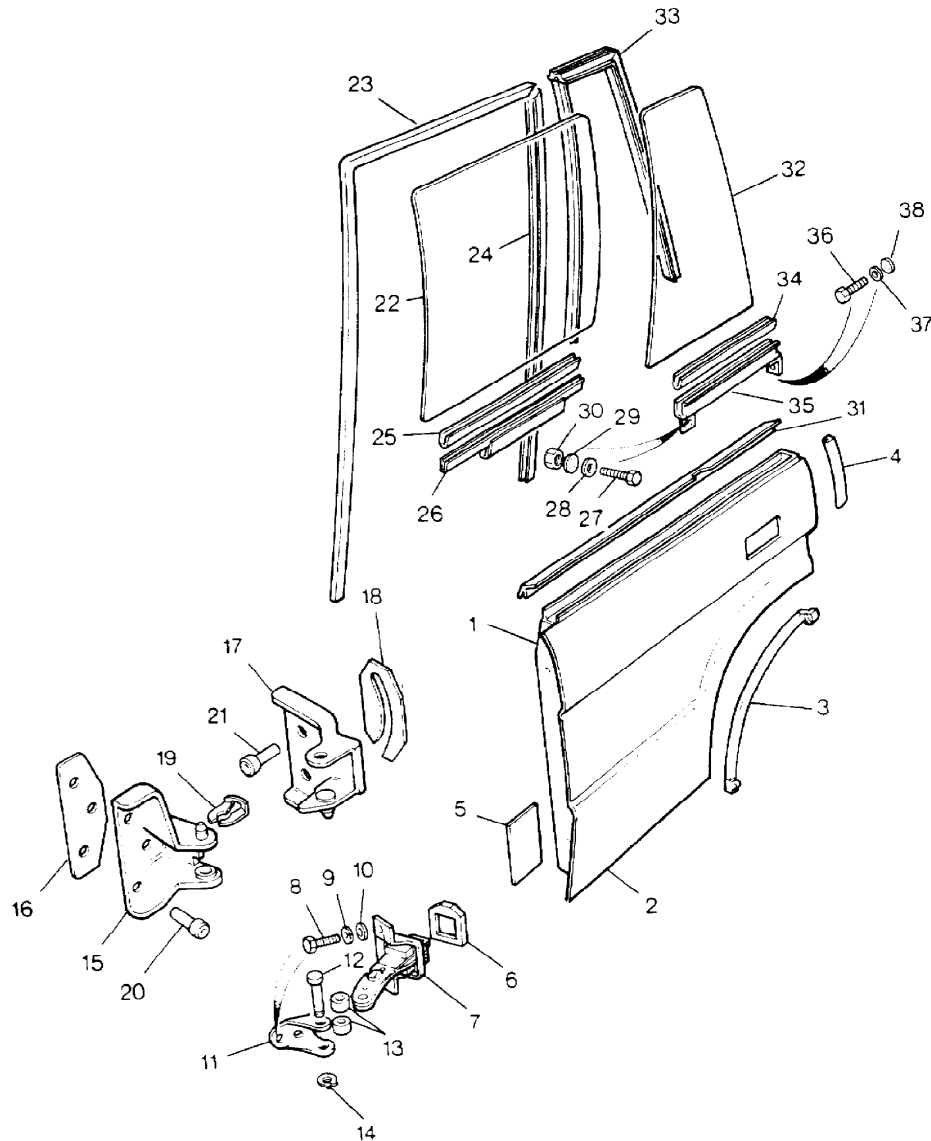

MODEL RANGE ROVER
BLOCK TS 6607
PAGE NE 30.60

BODY - REAR DOOR ASSEMBLY - FROM VIN FA374642 - (CONTINUED)

ILL	PART NO	DESCRIPTION	QTY	REMARKS
22	MWC8438	Door Glass RH	1	
	MWC8439	Door Glass LH	1	
23	MWC9603	Glass Run Channel Frt & Top	2	
24	MTC9177	Glass Run Channel Rear	2	
25	MTC7290	Glass Run Channel Rubber	2	
26	MUC1218	Glass Lift Channel LH	1	
	MUC1219	Glass Lift Channel RH	1	
27	SH604041L	Screw	2	
28	WA106041L	Plain Washer	2	
29	WF600041L	Shakeproof Washer	2	
30	NH604041L	Nut	2	
31	MUC3218	Waist Seal RH	1	)Upto VIN
	MUC3219	Waist Seal LH	1	)GA422078
	MXC8016	Waist Seal RH	1	)From VIN
	MXC8017	Waist Seal LH	1	)GA422079
32	MTC5956	Rear Quarter Glass RH	1	
	MTC5955	Rear Quarter Glass LH	1	
33	MTC9131	Weather Seal	2	
34	MTC7290	Glazing Seal	A/R	
35	MTC9274	Regulator Channel RH	1	
	MTC9273	Regulator Channel LH	1	
36	SH604031L	Screw	2	
37	WA106041L	Plain Washer	2	
38	WF600041L	Shakeproof Washer	2	

Parts Not Applicable to USA.