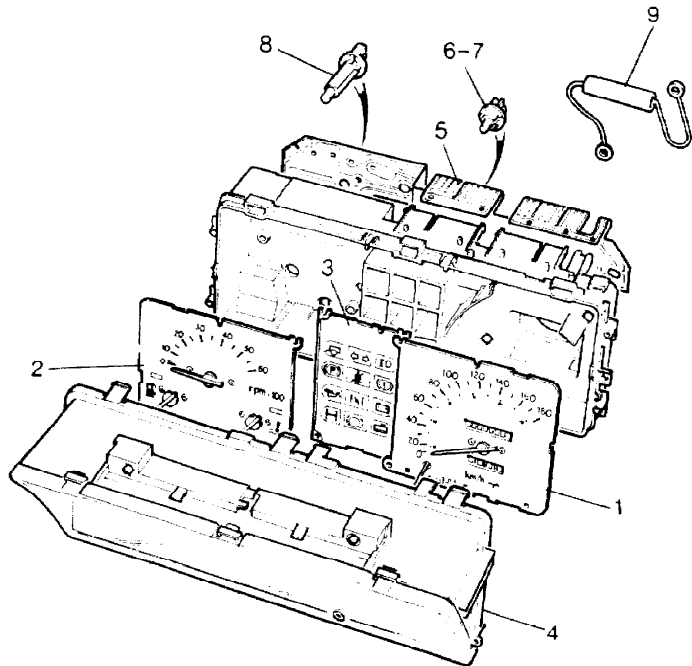

Parts Not Applicable to USA.

467

MODEL RANGE ROVER  
BLOCK TS 5316/A  
PAGE MD 6

**BODY ELECTRICS - CLOCK AND CIGAR LIGHTER**

ILL	PART NO	DESCRIPTION	QTY	REMARKS
1	PRC4370	Clock	1	
2	503352	Bulb for Clock	1	
3	PRC4324	Bezel	1	
4	DRC8584	Cigar Lighter	1	
5	DRC8398	+Element	1	
6	RTC3635	+Bulb	1	