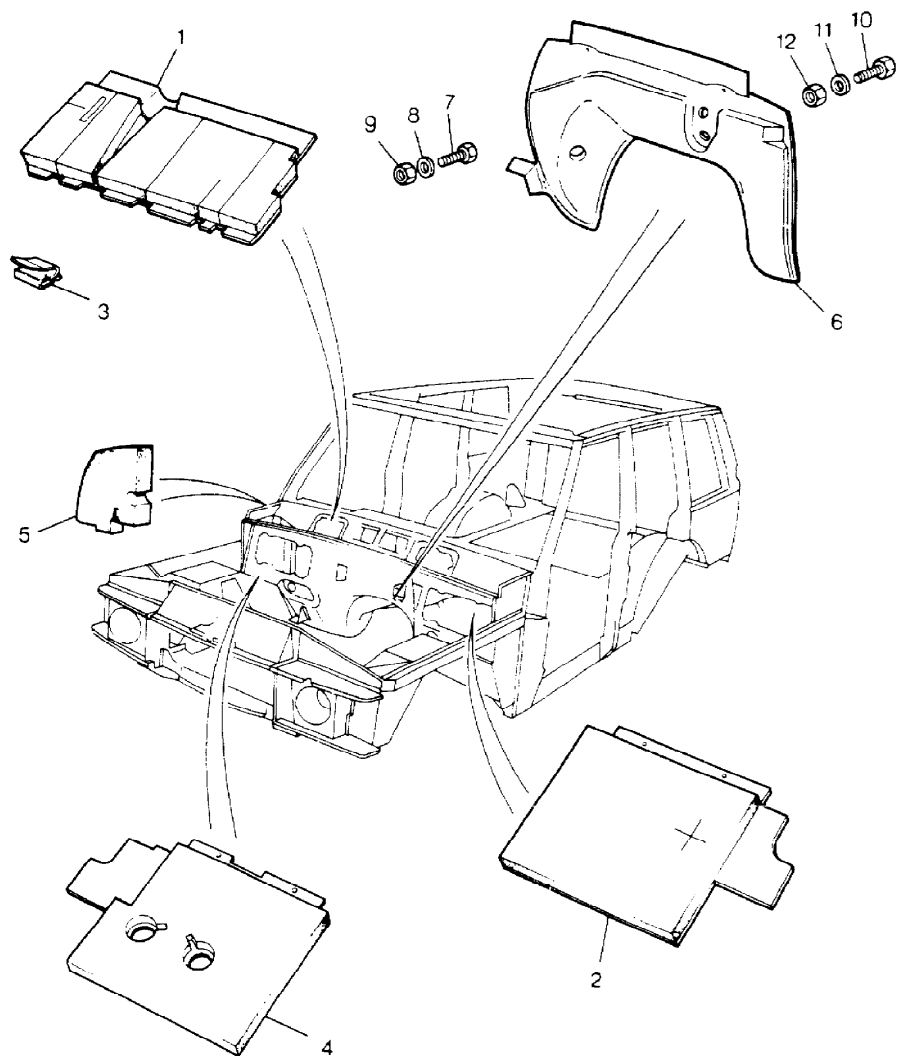

MODEL RANGE ROVER
BLOCK TS 6551B
PAGE PC 2.04

INSULATION AND CARPETS - FACIA, DECKER PANEL & DASH

ILL	PART NO	DESCRIPTION	QTY	REMARKS
1	MWC6401	Insulation-Drivers Side	1	Petrol
	MUC4230	Insulation-Drivers Side	1	Diesel
2	MUC8977	Insulation-Passengers Side	1	Petrol
	MUC4229	Insulation-Passengers Side	1	Diesel-Upto VIN EA332762
	MWC7682	Insulation-Passenger Side-RHS	1	Diesel)From VIN
	MWC7681	Insulation-Passenger Side-LHS	1	Diesel)EA332763
3	MUC8960	Edge Clip	4	
4	MXC5141	Insulation-Facia Closer-LH Stg	1	Petrol)Upto VIN)FA399972
	MXC5140	Insulation-Facia Closer-RH Stg	1	Petrol)
	MXC7645	Insulation-Facia Closer-LH Stg	1	Petrol)From VIN)GA399973
	MXC7646	Insulation-Facia Closer-RH Stg	1	Petrol)
	MUC8976	Insulation-Facia Closer-RH Stg	1	Diesel
	MUC8977	Insulation-Facia Closer-LH Stg	1	Diesel
5	MUC9431	Insulation-Decker Panel-RH Stg	1	)Upto VIN)FA399972
	MWC6401	Insulation-Decker Panel-LHS	1	)
	MUC8954	Insulation-Decker Panel	1	From VIN GA399973
	MUC7581	Insulation-Dash & Tunnel	1	
7	SH104101L	Screw	2	
8	WA104001L	Plain Washer	2	
9	NH104041L	Nut	2	
10	SH105101L	Screw	2	
11	WJ105001L	Plain Washer	2	
12	NH105041L	Nut	2	

Parts Not Applicable to USA.

601