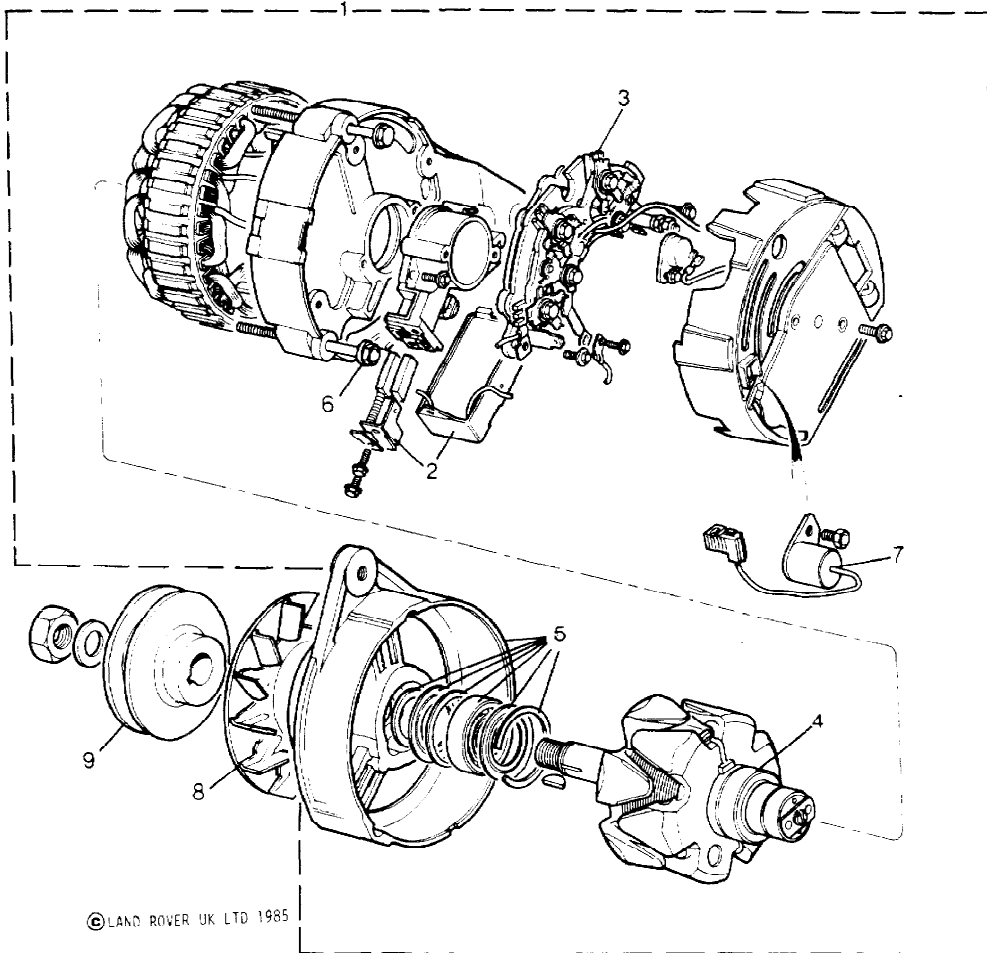

Parts Not Applicable to USA.

50

MODEL RANGE ROVER  
BLOCK VS 3983  
PAGE BH VC 2

ENGINE - ALTERNATOR - 3.5 V8 PETROL - HIGH OUTPUT OPTIONS

ILL	PART NO	DESCRIPTION	QTY	REMARKS
1	RTC5845	ALTERNATOR A127/65 AMP (LUCAS 22282)-/24245	1	See Note
	RTC5680N	ALTERNATOR A127/65 AMP (LUCAS 24220)	1	
	RTC5680E	ALTERNATOR A127/65AMP	1	
2	RTC5670	+Regulator and Brush Box Assy	1	
3	RTC5671	+Rectifier	1	
4	RTC5047	+Bearing-Slip Ring End	1	
5	RTC5687	+Bracket & Bearing-Drive End	1	
6	RTC5046	+Kit-Through Bolts	1	
7	RTC6114	+Capacitor & Lead	1	
8	AAU2249	Fan-(133/65 Amp)	1	
	605410	Fan-(127/65 Amp)	1	
9	ETC9083	Pulley-68mm	1	
	ETC7899	Belt	1	Upto Nov 1990
	ERR2073	Belt	1	From Nov 1990