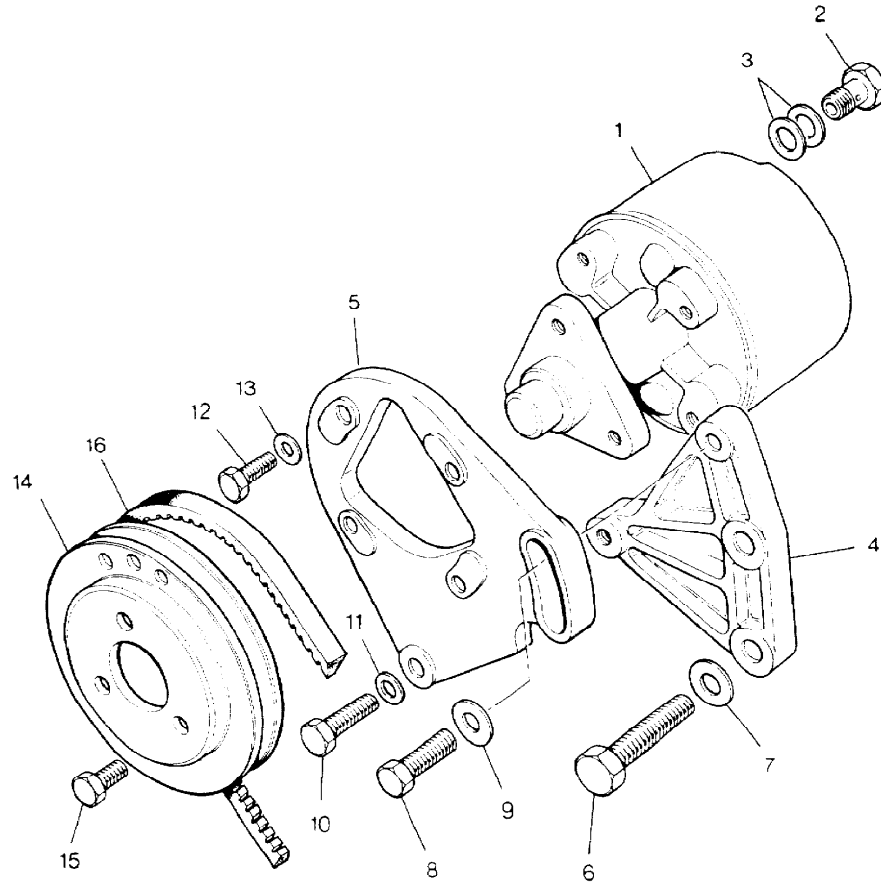

MODEL RANGE ROVER
BLOCK TS 6299
PAGE BG DT 10

ENGINE - 2500 TURBO DIESEL - STEERING PUMP

ILL	PART NO	DESCRIPTION	QTY	REMARKS
1	ERR521	Steering Pump-Series 200	1	
	NTC8289	Steering Pump	1	From Sept 1990
2	RTC6833	Banjo-Adaptor	1	No Longer Available
3	RTC5675	Sealing Washers-Banjo	2	
4	ETC9074	Bracket P.A.S. Pump	1	RHD
5	ETC9075	Bracket P.A.S. Pump	1	LHD
	ETC9076	Bracket P.A.S. Pump	1	RHD
6	BH114101L	Bolt M14x50mm Long	2	RHD
7	WA114001	Plain Washer	2	RHD
8	BH112091L	Bolt M12x45mm Long	1	RHD/LHD
9	WA112081L	Plain Washer M12	1	RHD/LHD
10	SH108451	Screw M8x45mm Long	1	RHD
11	WA108051L	Plain Washer	1	RHD
12	BH106061L	Bolt M6x30mm Long	4	
13	WA106041L	Plain Washer	4	
14	ERR626	Pulley-P.A.S Pump	1	
15	SH108161L	Screw M8x16mm Long	3	
16	ETC9101	Drive Belt-P.A.S Pump	1	
	RTC5935	Seal Kit	1	

Parts Not Applicable to USA.

170