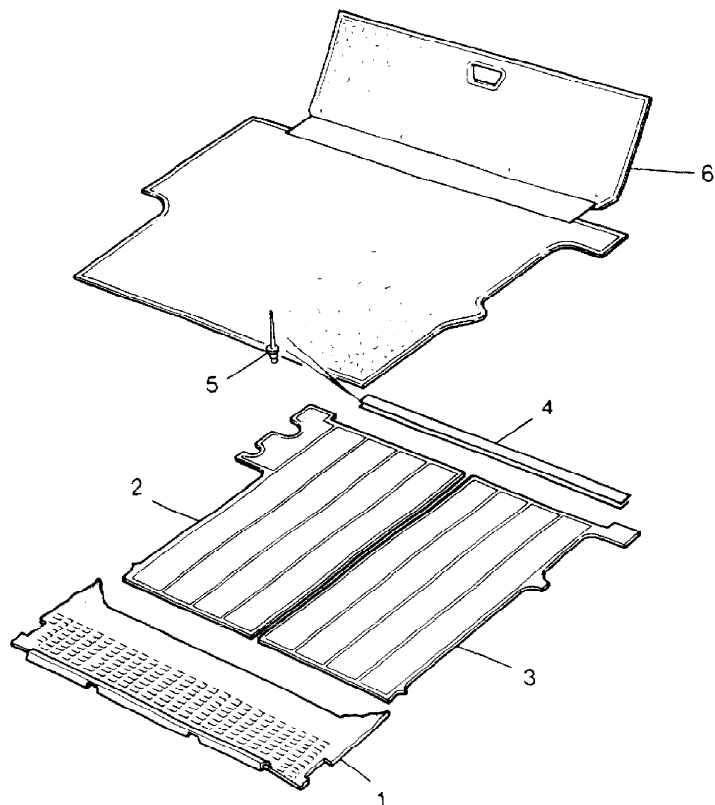

MODEL RANGE ROVER
BLOCK TS 5633B
PAGE PC 14.20

INSULATION AND CARPETS - FROM INTRODUCTION OF VIN GA441004
- UPTO VIN GA464553

ILL	PART NO	DESCRIPTION	QTY	REMARKS
1	MUC3661	Centre Floor Mat	1	
2	BTR294	Rear Load Space Mat RH	1	
3	BTR293	Rear Load Space Mat LH	1	
4	391800	Finisher Rear Floor to Tailgate	1	
5	78788	Pop Rivet	10	
6	BTR854AUE	Loadspace/Tailgate Carpet One Piece	1	Upto VIN HA
	BTR854LUL	Loadspace/Tailgate Carpet One Piece	1	Upto VIN HA

Colour Code:
AUE - Brogue LUL - Winchester Grey

Parts Not Applicable to USA.