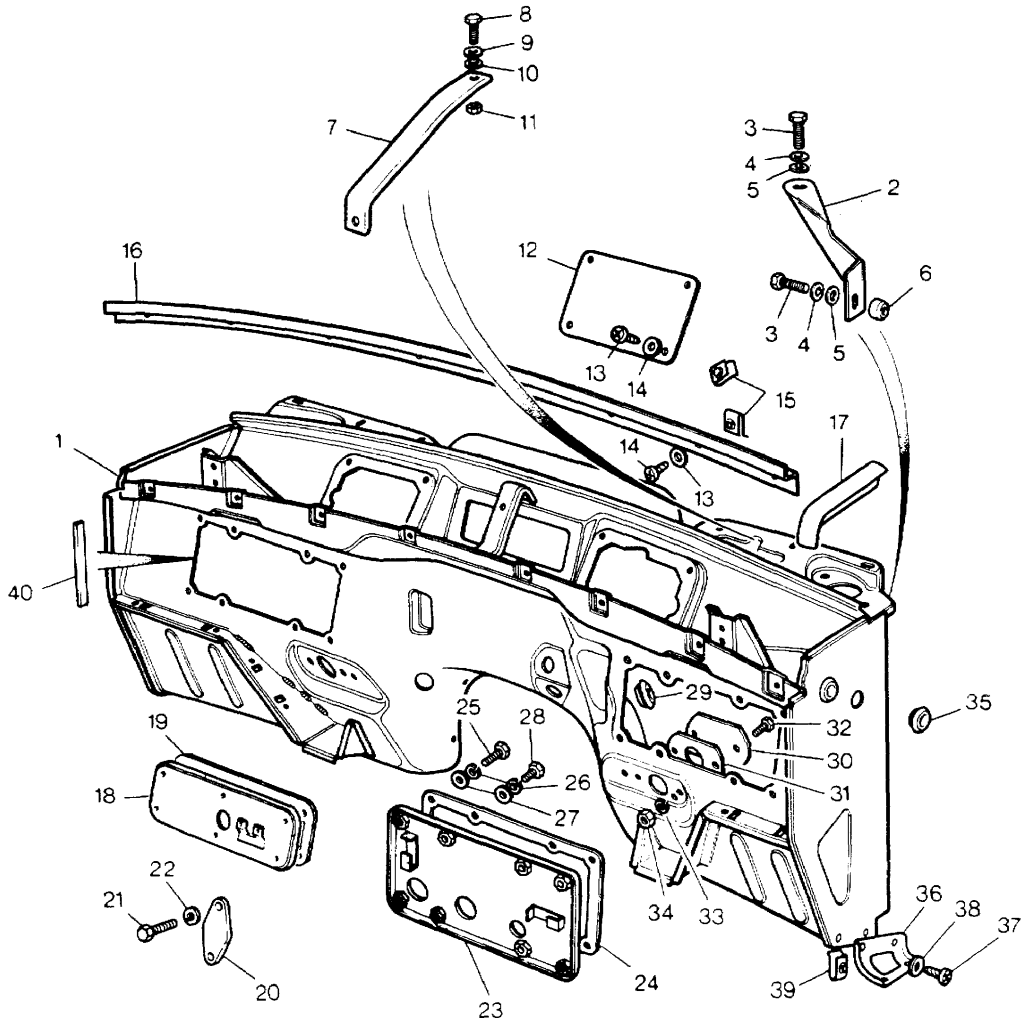

Parts Not Applicable to USA.

485

MODEL RANGE ROVER  
BLOCK TS 5345/C  
PAGE NC 6.02

BODY FRAME - DASH ASSEMBLY CONTINUED

ILL	PART NO	DESCRIPTION	QTY	REMARKS
18	MUC1723	Relay Mounting Plate	1	
19	MUC1722	Gasket Relay Plate	1	
20	NRC6655	Blanking Plate Clutch Pedal	1	Automatic
21	SH605061L	Screw	2	
22	WM600051L	Spring Washer	2	
23	PRC5140	Pedal Aperture Closer	1	)RH Stg Upto )VIN GA
	PRC7865	Pedal Aperture Closer	1	)RH Stg From )VIN GA
	PRC5139	Pedal Aperture Closer	1	LH Stg *
	MWC3191	Pedal Aperture Closer	1	LH Stg ** Upto VIN GA
	PRC7863	Pedal Aperture Closer	1	LH Stg From VIN GA