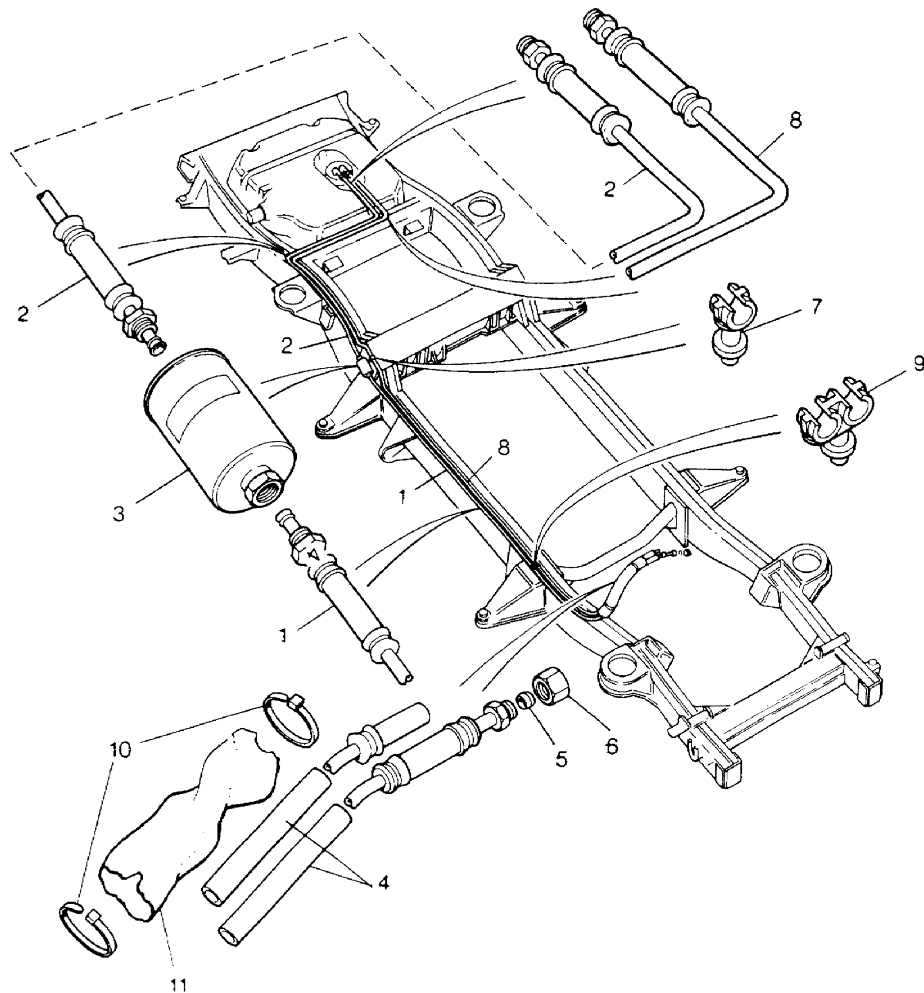

MODEL RANGE ROVER
BLOCK TS 6876
PAGE JA 6.01

FUEL - FUEL PIPES - PETROL - FROM VIN HA464554

ILL	PART NO	DESCRIPTION	QTY	REMARKS
1	ESR264	Fuel Pipe-Filter to Engine	1	
2	ESR265	Fuel Pipe-Filter to Tank	1	
3	NTC6936	Fuel Filter	1	
4	NTC4859	Conduit-Convolute	2	
5	NRC9771	Olive	2	
6	NRC9770	Nut	2	
7	79122	Pipe Clip		A/R
8	NTC6143	Fuel Pipe-Spill Return	1	
9	NTC2585	Double Pipe Clip	9	
10	568680	Cable Cleat	2	
11	MUC8849	Sleeve	1	

Parts Not Applicable to USA.

334