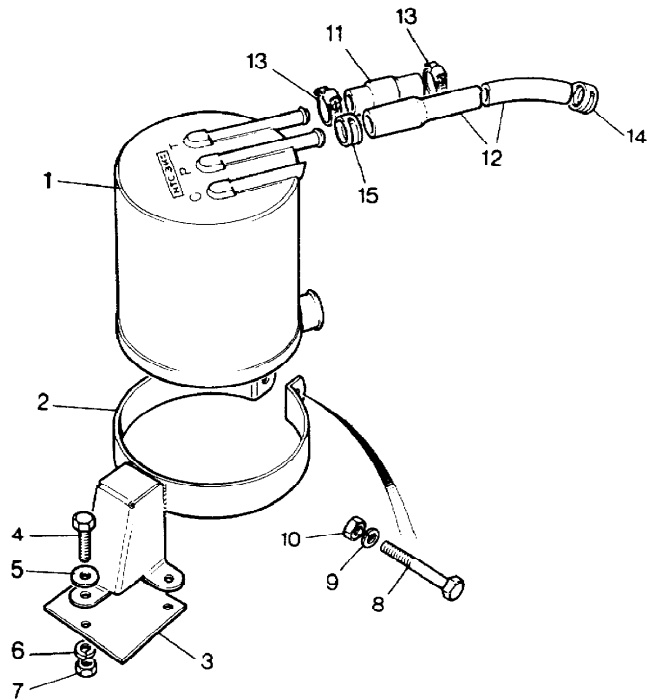

MODEL RANGE ROVER
BLOCK TS 6058
PAGE JB 6.04

FUEL - CHARCOAL CANNISTER WITH CATALYST - 3.5 LITRE ENGINE

ILL	PART NO	DESCRIPTION	QTY	REMARKS
1	NTC3405	Charcoal Cannister	1	
2	NRC2099	Mounting Bracket	1	
3	NRC2268	Stiffener Plate	1	
4	SH605051L	Screw	3	
5	WA108051L	Plain Washer	10	
6	WL108001L	Spring Washer	3	
7	NH505041L	Nut	3	
8	SH604101L	Bolt	1	
9	WM600041L	Spring Washer	1	
10	NH604041L	Nut	1	
11	NTC4193	Connector Tube Charcoal Cannister to Vent Pipe	1	
12	NTC4105	Vent Pipe Centre Connection	1	
13	CN100168L	Hose Clip	2	
14	UKC3795L	Clip	1	
15	UKC3798L	Clip	1	

Parts Not Applicable to USA.

354