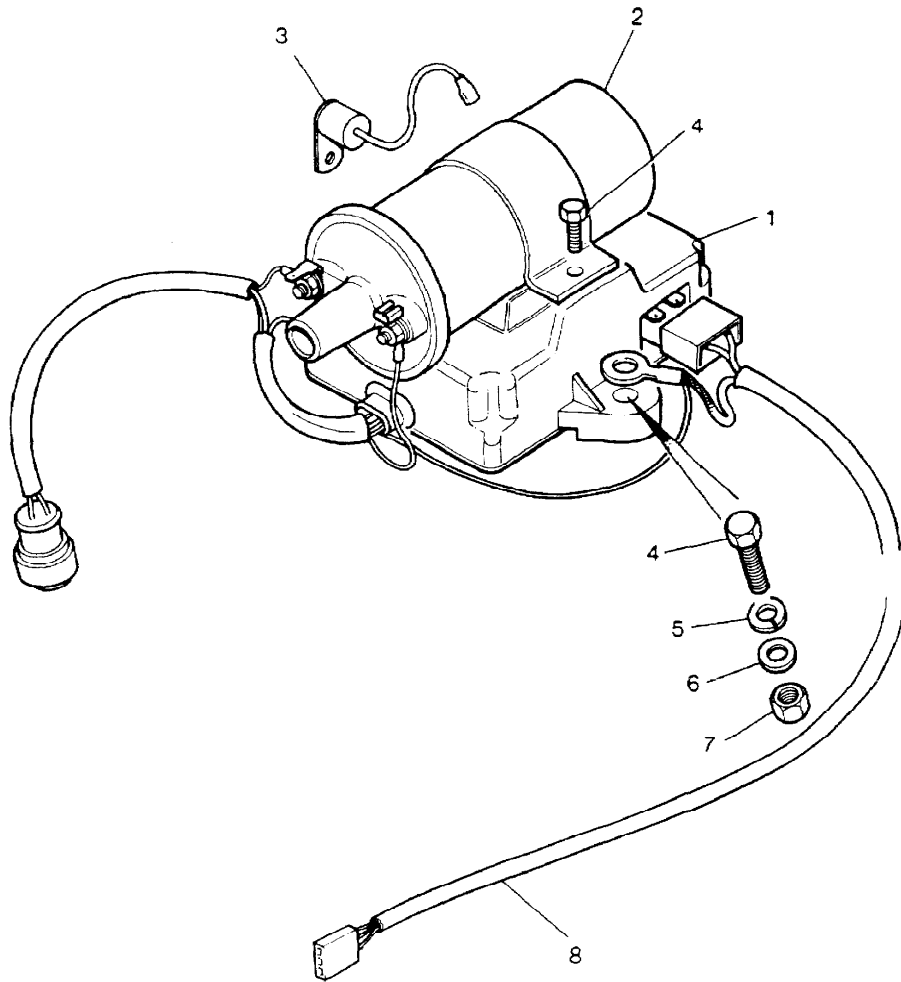

MODEL RANGE ROVER
BLOCK TS 5630
PAGE BH VI 10

ENGINE - (E.F.I.) - IGNITION COIL

ILL	PART NO	DESCRIPTION	QTY	REMARKS
1	RTC3188	Amplifier	1	)Upto Engine No.)22D01451B)23D01351B)24D03883B)25D04774B
2	RTC5628	Ignition Coil	1	
3	PRC1360	Capacitor	1	
4	BH108061L	Screw	4	
5	WL108001L	Spring Washer	2	
6	WA108051L	Plain Washer	2	
7	NH108041L	Nut	2	
8	PRC4503	Screened Lead	1	
	PRC4628	Bonding Lead-Mod to Cyl Block	1	

Parts Not Applicable to USA.

100