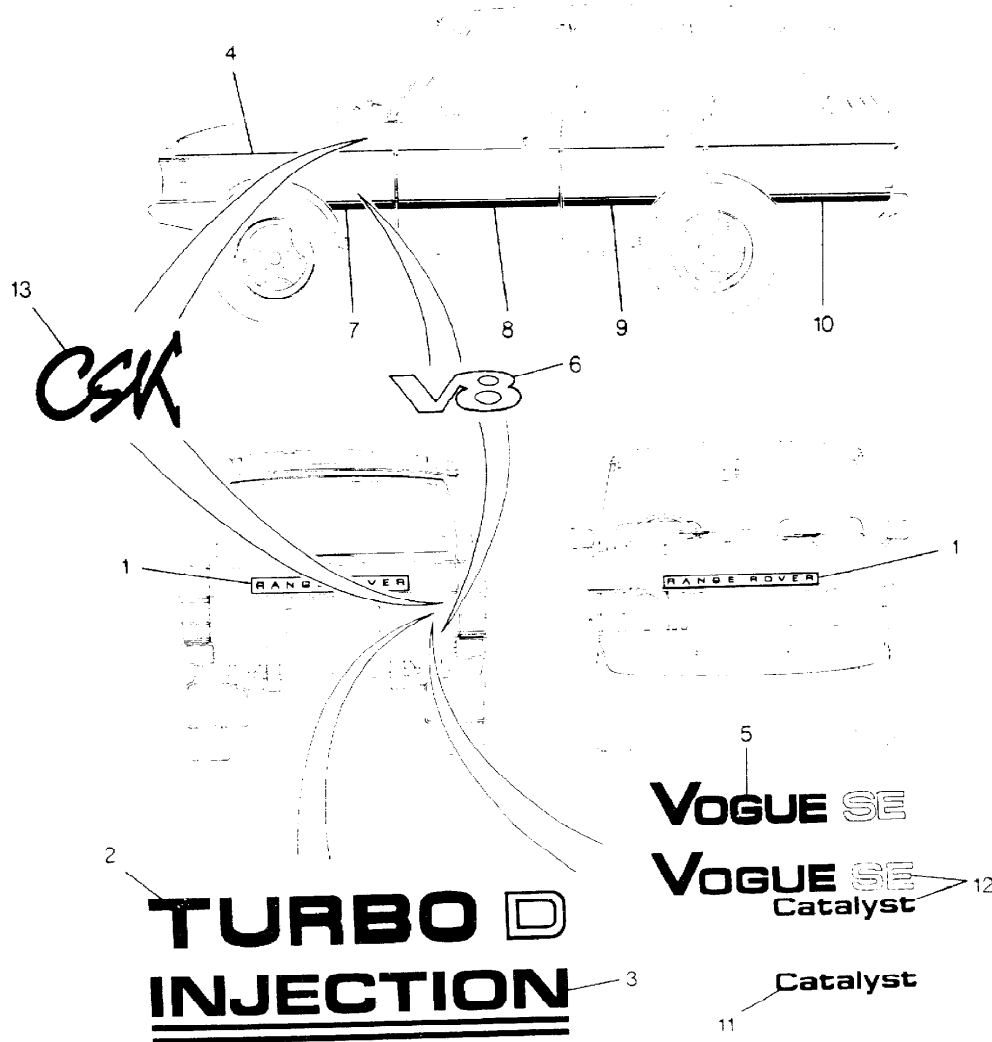

\* Push On Fix Retainer

\*\* Threaded Retainer With Washer And Nut.

Parts Not Applicable to USA.

561

MODEL RANGE ROVER  
BLOCK TS 5925D  
PAGE NF 30

**BODY - BODY TAPES & RUBBING STRIPS**

ILL	PART NO	DESCRIPTION	QTY	REMARKS
1	RTC6466	Body Tape-Bonnet/Tailgate	1	2 Door Only
	RTC6463	Body Tape-Bonnet/Tailgate	2	Brown
	RTC6464	Body Tape-Bonnet/Tailgate	2	Dark Green
	RTC6465	Body Tape-Bonnet/Tailgate	2	Silver
	MUC2955LMP	Body Tape-Bonnet	1	Grey
2	MUC2956LMP	Body Tape-Tailgate	1	Grey
	MUC8579AC	Logo-Tailgate	1	Brown
2	MUC8579MF	Logo-Tailgate	1	Silver
	MUC8579LMP	Logo-Tailgate	1	Grey
	RTC4930	Logo-Tailgate	1	Black )Germany
3	RTC4931	Logo-Tailgate	1	Silver)Only
	MXC1172MCF	Body Tape-Bodyside	A/R	Metallic Silver *
4	MXC1172LMP	Body Tape-Bodyside	A/R	Grey *
	MXC4658MCF	Logo-"Vogue SE"	1	Silver
5	MXC4658LMP	Logo-"Vogue SE"	1	Grey
	BRC6484	Badge "V8"	3	Japan Only
7	MUC3484	Rubbing Strip-Front Wing RH	1	)Upto VIN
	MUC3485	Rubbing Strip-Front Wing LH	1	)FA374641
8	MWC8692	Rubbing Strip-Front Wing RH	1	)From VIN
	MWC8693	Rubbing Strip-Front Wing LH	1	)FA374642
8	MUC3486	Rubbing Strip-Front Doors	2	Upto VIN FA374641
	MWC8688	Rubbing Strip-Front Doors	2	From VIN FA374642
9	MUC3488	Rubbing Strip-Rear Door RH	1	
	MUC3489	Rubbing Strip-Rear Door LH	1	
10	MUC3490	Rubbing Strip-Rear Wing RH	1	
	MUC3491	Rubbing Strip-Rear Wing LH	1	
11	BTR945MCF	Logo-'Catalyst'-Silver	1	From VIN HA
	BTR945LMP	Logo-'Catalyst'-Grey	1	FROM VIN HA
12	BTR944MCF	Logo 'Vogue SE Catalyst'	1	Silver From VIN HA
	BTR944LMP	Logo 'Vogue SE Catalyst'	1	Grey From VIN HA
A/R	BTR1034MCF	Body Tape-Bodyside 6mm	A/R	CSK Only
	BTR1032	Rubbing Strip RH Body	1	)
1	BTR1031	Rubbing Strip LH Body	1	)CSK Only
	BTR1033	Rubbing Strip-Door	2	)
13	STC373	Decal 'CSK'	2	Deck Panel Logo**
	STC374	Decal 'CSK'	1	Tailgate Logo**