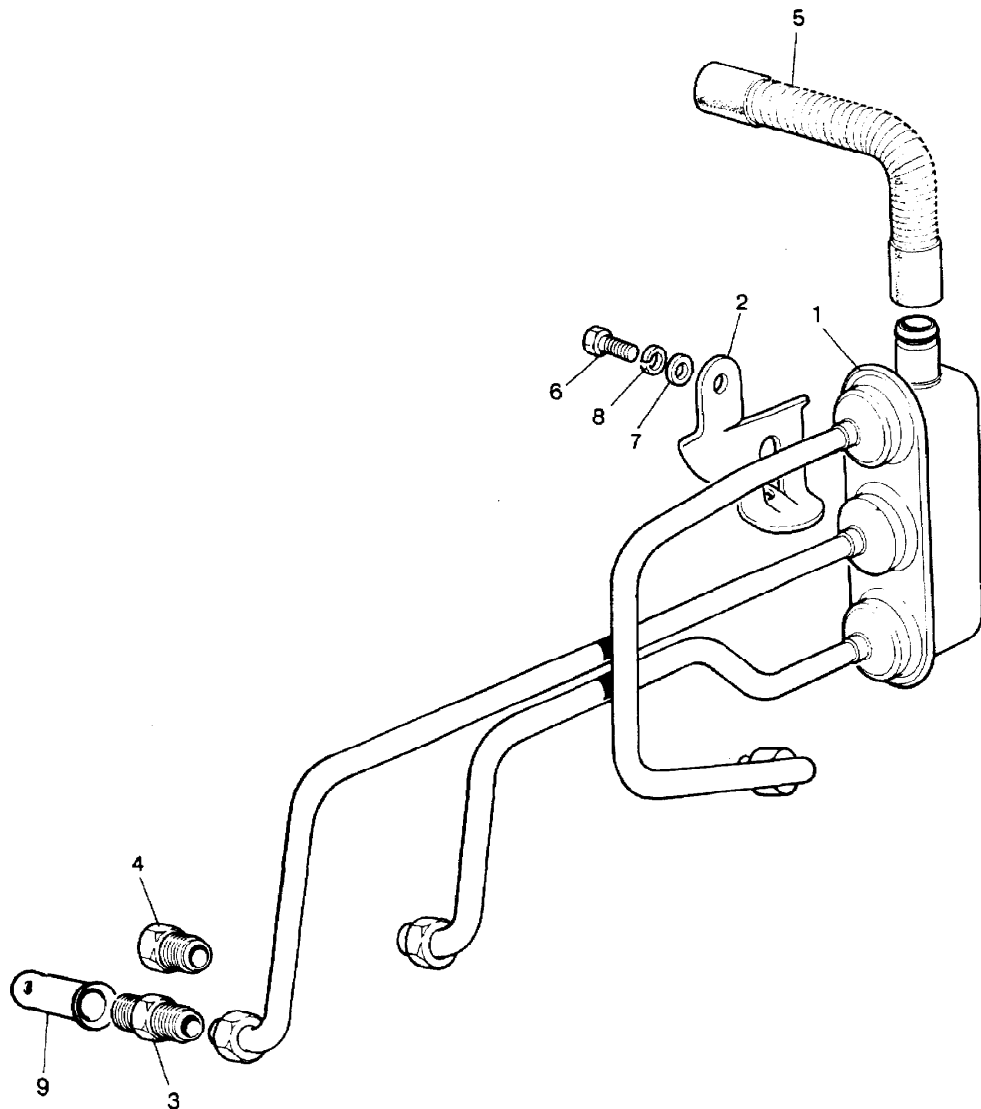

MODEL RANGE ROVER
BLOCK TS 5729
PAGE BD VC 8

ENGINE - (CARB) - AIR POLLUTION

ILL	PART NO	DESCRIPTION	QTY	REMARKS
1	ETC5989	Pulsair Box Assy LH	1	26D, 27D, 30D
	ETC5990	Pulsair Box Assy RH	1	
2	ETC6249	Steady RH Pulsair	1	
	ETC6250	Steady LH Pulsair	1	
3	ETC6473	Union-Double Ended	6	
4	ETC6474	Blanking Plug	2	
5	ETC6270	Hose-Pulsair to Air Cleaner	1	
6	SH106121L	Screw M6x12 Long	2	
7	WC106041L	Plain Washer	2	
8	WL106001L	Spring Washer	2	
9	ETC5918	Tube-Injector	6	

Parts Not Applicable to USA.