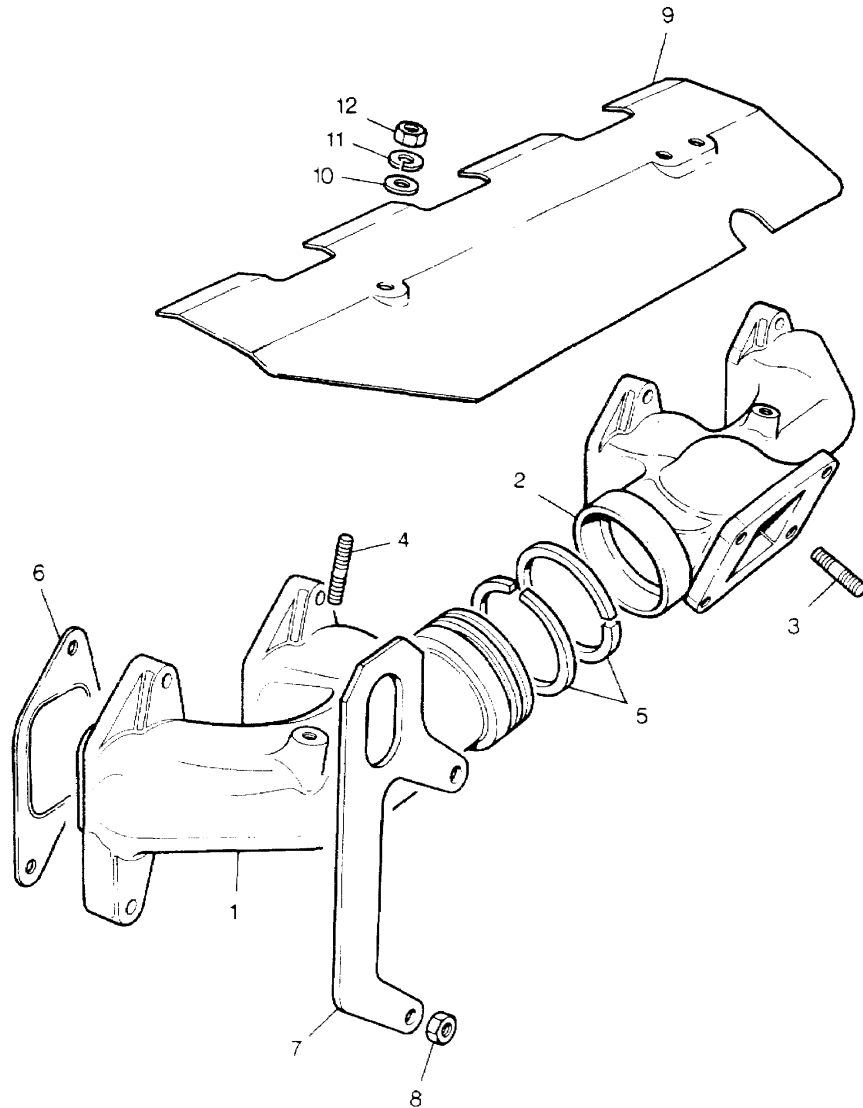

MODEL RANGE ROVER
BLOCK VS 3292
PAGE BD DT 10

ENGINE - 2500 TURBO DIESEL - EXHAUST MANIFOLD

ILL	PART NO	DESCRIPTION	QTY	REMARKS
1	AEU2233L	MANIFOLD ASSY-REAR HALF	1	
2	RTC4924	MANIFOLD ASSY-FRONT HALF	1	
3	RTC6717	+Stud M8-Turbocharger	4	
4	RTC6718	+Stud M6-Heatshield	2	
5	AEU2234L	+Circlip	2	
6	RTC4893	Gasket-Manifold/Heads	4	**
7	AEU2214L	Rear Lifting Eye	1	
8	FN108041	Nut M8-Brass	8	
9	AEU2217L	Heatshield	1	
10	WA106041L	Plain Washer	2	
11	WL106001L	Spring Washer	2	
12	NH106041L	Nut	2	

** Part of Kit RTC4993

Parts Not Applicable to USA.

VS3292