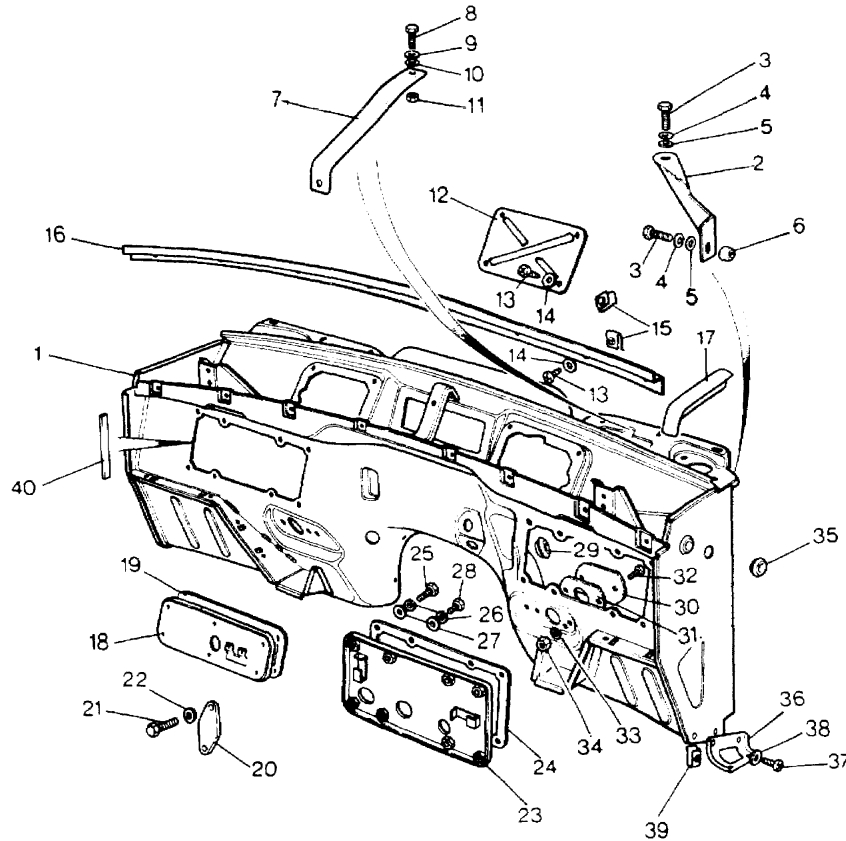

MODEL RANGE ROVER
BLOCK TS 5345/C
PAGE NC 6.03

BODY FRAME - DASH ASSEMBLY (CONTINUED)

ILL	PART NO	DESCRIPTION	QTY	REMARKS
24	572498	Gasket	1	
25	SH605081L	Screw	2	
26	WM600051L	Spring Washer	8	
27	WC112081L	Plain Washer	8	
28	SH605051L	Screw	6	
29	338023	Grommet	1	
30	575733	Gasket	1	
31	575862	Cover Plate	1	
32	SH605051L	Screw	2	
33	WM600051L	Spring Washer	2	
34	NH605041L	Nut	2	
35	338020	Grommet	2	
36	390384	Bracket Dash to Front Wing	1	
		RH		
	390385	Bracket Dash to Front Wing	1	
		LH		
37	AB612041L	Screw	4	
38	3831L	Plain Washer	4	
39	RTC3726	Spire Nut	4	
40	399518	Beading Strip	1	

Parts Not Applicable to USA.

487