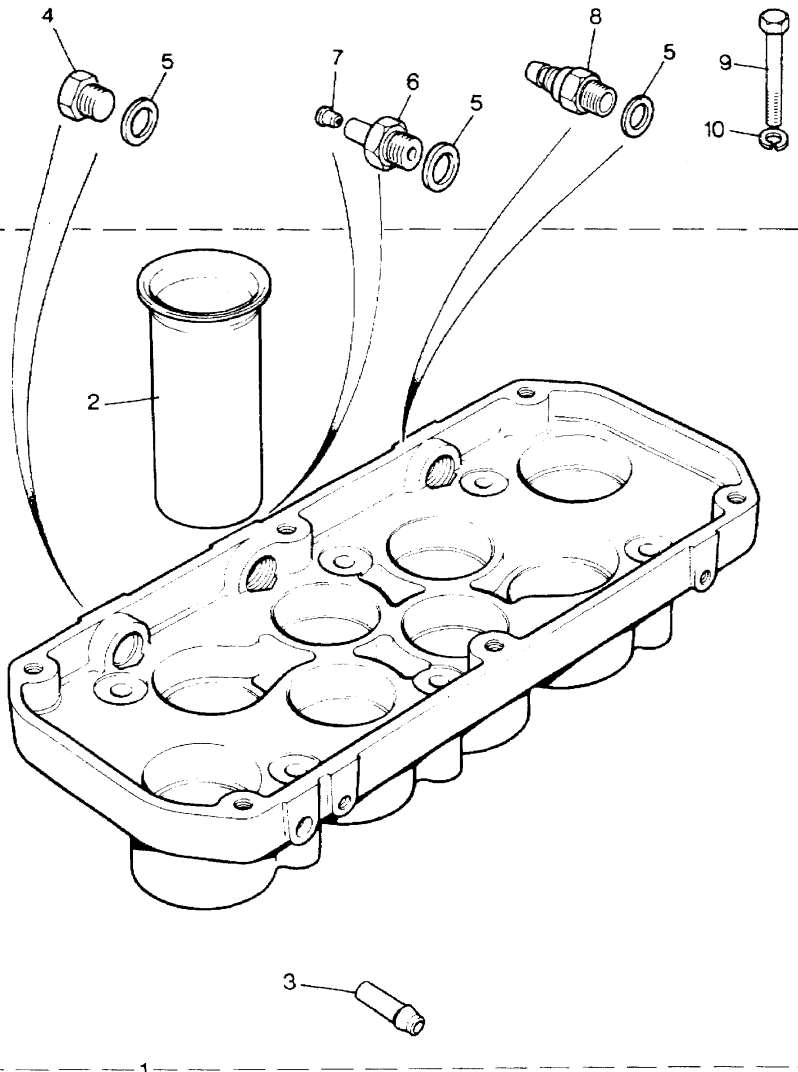

MODEL RANGE ROVER
BLOCK TS 6237
PAGE BE VI 14

ENGINE - (EFI) - RAM PIPES HOUSING - WITH CATALYST SWITZERLAND, GERMANY
- AUSTRIA - APPLICABLE TO 22D 23D 31D 37D 38D

ILL	PART NO	DESCRIPTION	QTY	REMARKS
1	ETC8541	RAM PIPES HOUSING ASSEMBLY (3.5)	1	Non Air Con
	ETC7240	RAM PIPES HOUSING ASSEMBLY (3.5)	1	Air Con Only
	ERR1290	RAM PIPES HOUSING ASSEMBLY (3.9)	1	
2	ERC9110	+Ram Pipes	8	
3	ERC377	+Connection Idle Valve	1	
4	603224	+Plug	1	Non Air Con
	ERC4626	+Plug	1	Air Con Only
5	232043	+Joint Washer	2	*
6	ETC6504	+Adaptor-Evaporator Loss Control (3.5)	1	
	ERR20	+Adaptor-Evaporator Loss Control (3.9)	1	
7	ETC6505	+Restrictor Evaporator Loss Control	1	
8	RTC5907	Non Return Valve-Brake Servo	1	
9	BH505181L	Bolt-Housing to Manifold	6	
10	WA108051L	Plain Washer	6	

* Part of Gasket Kit RTC5254.
Parts Not Applicable to USA.

87