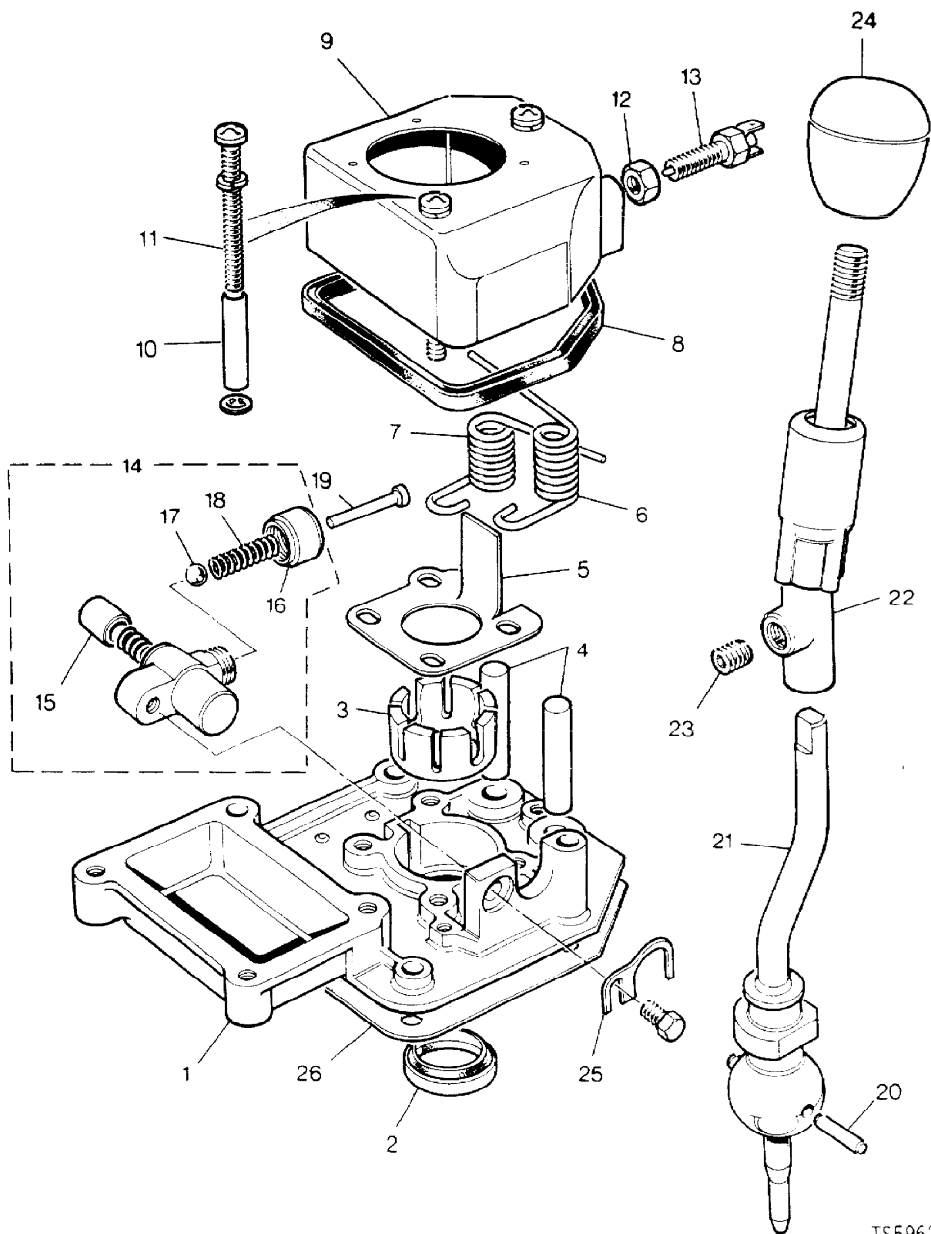

MODEL RANGE ROVER
BLOCK TS 5962
PAGE CE M 4

GEARSHIFT MECHANISM

ILL	PART NO	DESCRIPTION	QTY	REMARKS
1	FRC8827	Housing-Gear Assembly	1	
2	FRC9987	Oil Seal-Gear Lever Lower	1	*
3	FRC9985	Spherical Bush-Nylon	1	
4	FRC9028	Pin-Torsion Springs	2	
5	FRC9340	Plate-Bias Adjuster	1	
6	FRC9390	Torsion Spring 1st/2nd	1	
7	FRC8490	Torsion Spring 5th	1	
8	FRC8507	Seal-Cover	1	*
9	FRC8915	ASSY-TOP COVER-G/CHANGE	1	
10	FRC8520	+Spacer-Top Cover	2	
11	SE106601	+Screw-Pin Head	2	
12	22A1613	Locknut	1	
13	PRC2911	Reverse Light Switch	1	
14	FRC8492	ASSEMBLY REVERSE PLUNGER	1	Upto April 1990
	FTC1908	Assembly Reverse Plunger	1	From April 1990
15	FRC6318	+Spring Return	1	
16	FRC8793	+Cap Detent Spring	1	
17	571146	+Ball-Detent	1	
18	FRC8776	+Spring-Reverse Knock Over	1	
19	FRC8517	Plunger-Reverse Light Switch	1	
20	UKC3092	Pin-Lever Gear Change	2	
21	FRC9380	Gear Lever-Lower Assy	1	Upto VIN 334185
22	FRC9381	Gear Lever-Upper Assy	1	
23	SK110120	Set Screw	1	
21	FRC9669	Gear Lever-Lower Assy	1	)
22	FTC474	Gear Lever-Upper Assy	1	)
	SH108251L	Bolt)Fixing Upper to	1	)Upto Suffix E
	WA108051L	Plain Washer)Lower Gear	1	)
		)Levers		)
21	FRC9669	Gear Lever-Lower Assy	1	)From Suffix F
22	FRC9670	Gear Lever-Upper Assy	1	)
23	SH108251L	Bolt	1	)From Suffix F
	WA108051L	Washer Plain	1	)
24	FRC8722	Knob-Gear Lever	1	Upto Suffix E
	FTC1245RUN	Knob Assembly	1	From Suffix F

Part of Gasket Set RTC3889

Parts Not Applicable to USA.

194

TS5962