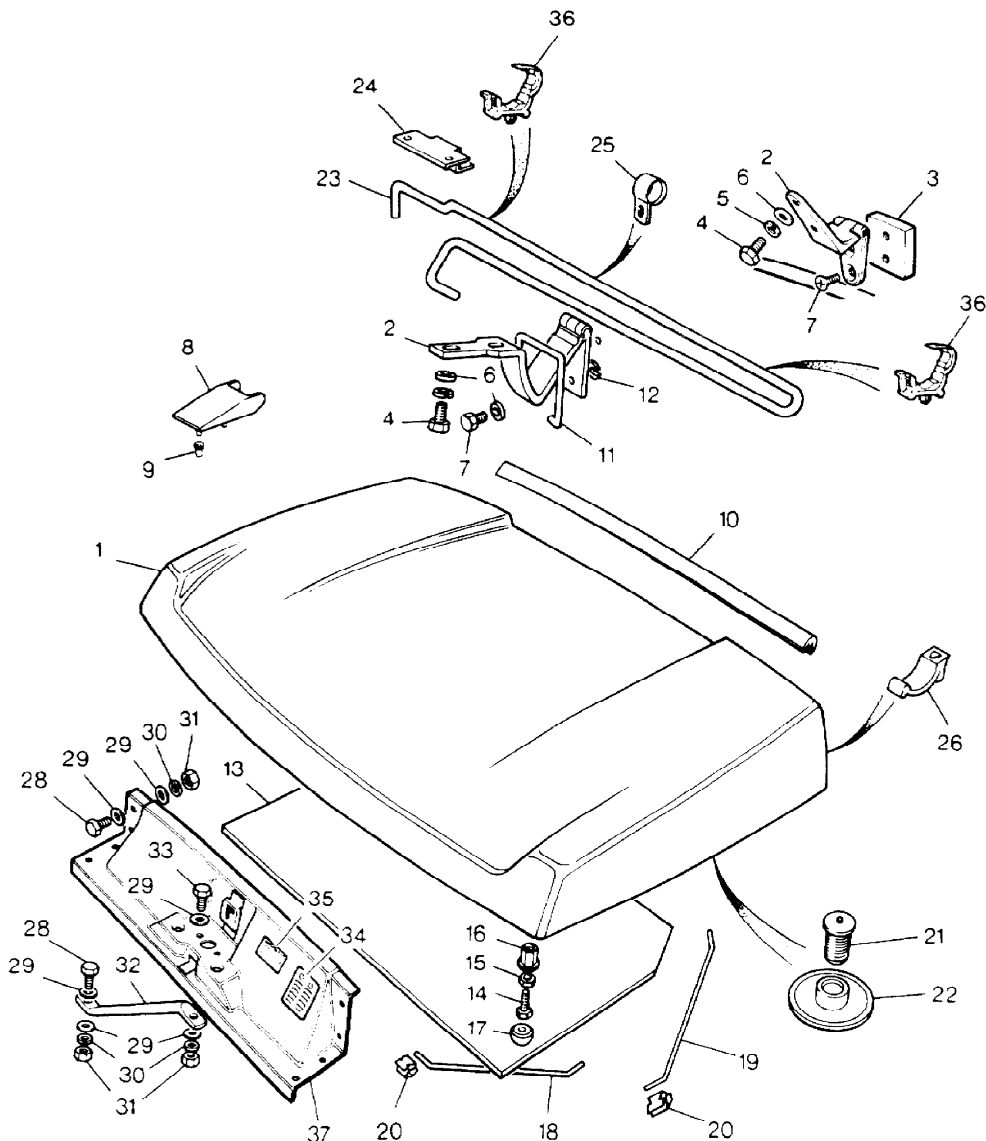

NOTE: RTC6368 Bonnet Will Require  
RTC6367 Square Type Jets

Parts Not Applicable to USA.

501

MODEL RANGE ROVER  
BLOCK TS 6875  
PAGE ND 2.02

EXTERIOR PANELS - BONNET AND LOCKING PLATFORM - CONTINUED

ILL PART NO	DESCRIPTION	QTY	REMARKS
22	MTC6927 Button Clip	A/R	
23	MUC5482 Torsion Bar	2	
24	MXC5230 Bracket Torsion Bar	2	
25	13H8702L Clip	2	
26	MXC6928 Button Clip	A/R	
27	MXC6500 Bonnet Locking Platform	1	
28	255206 Screw	5	
29	3831L Plain Washer	16	
30	WM600041L Spring Washer	8	
31	NH604041L Nut	8	
32	390404 Cross Brace LH	1	
	390403 Cross Brace RH	1	
	MXC5603 Cross Brace	2	
33	255211 Screw	1	
34	393270 E Marked Label-Door Locks	1	
	MRC168 E Marked Label-Suppression	1	
35	MUC8975 Label-Engine Oil Diesel	1	Upto VIN CA274120
36	MXC3426 Clip-Torsion Bar	2	
37	MXC6500 Bonnet Platform	1	