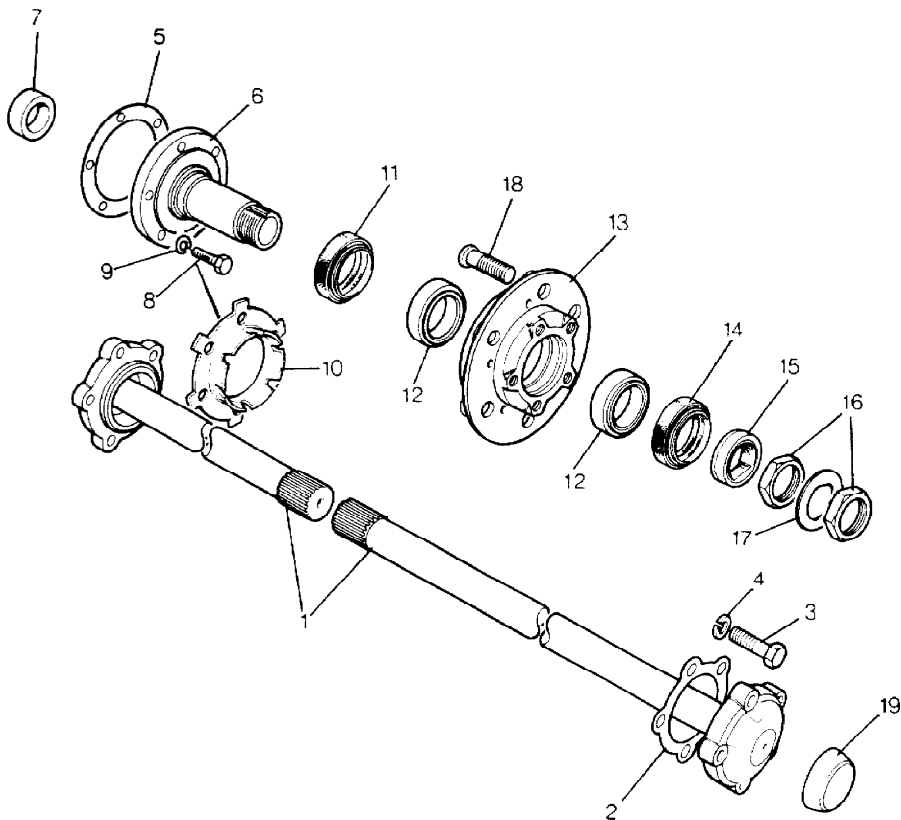

MODEL RANGE ROVER
BLOCK TS 5591/A
PAGE EB 10

REAR AXLE - HUBS AND AXLE SHAFTS

ILL	PART NO	DESCRIPTION	QTY	REMARKS
1	571882	Rear Axle Shaft RH	1	)Upto VIN GA
	571883	Rear Axle Shaft LH	1	)
	571752	Joint Washer	2	
3	279146	Bolt	10	Upto VIN GA
	FTC940	Bolt	10	From VIN GA
4	WM600061L	Spring Washer	10	
5	FRC3205	Joint Washer	2	
6	FRC8005	Stub Axle	2	Upto VIN GA
	FTC950	Stub Axle	2	From VIN GA
7	FTC951	+Oil Seal	2	From VIN GA
8	SX110251	Bolt	12	
9	WL110001L	Spring Washer	12	
10	FRC2310	Mudshield	2	
11	FRC8221	Hub Seal Inner	2	
12	RTC3429	Hub Bearing	4	
13	FTC1457	Hub & Stud Assembly	2	Upto VIN FA399972
	FTC860	Hub & Stud Assembly	2	From VIN GA399973
14	FRC8222	Hub Seal Outer	2	
15	FRC8227	Seal Track Spacer	2	
16	FRC8700	Special Locknut	4	
17	FRC8002	Key Washer	2	
18	FRC5926	Hub Stud	10	
19	FTC943	Hub Cap	2	From VIN GA

Parts Not Applicable to USA.