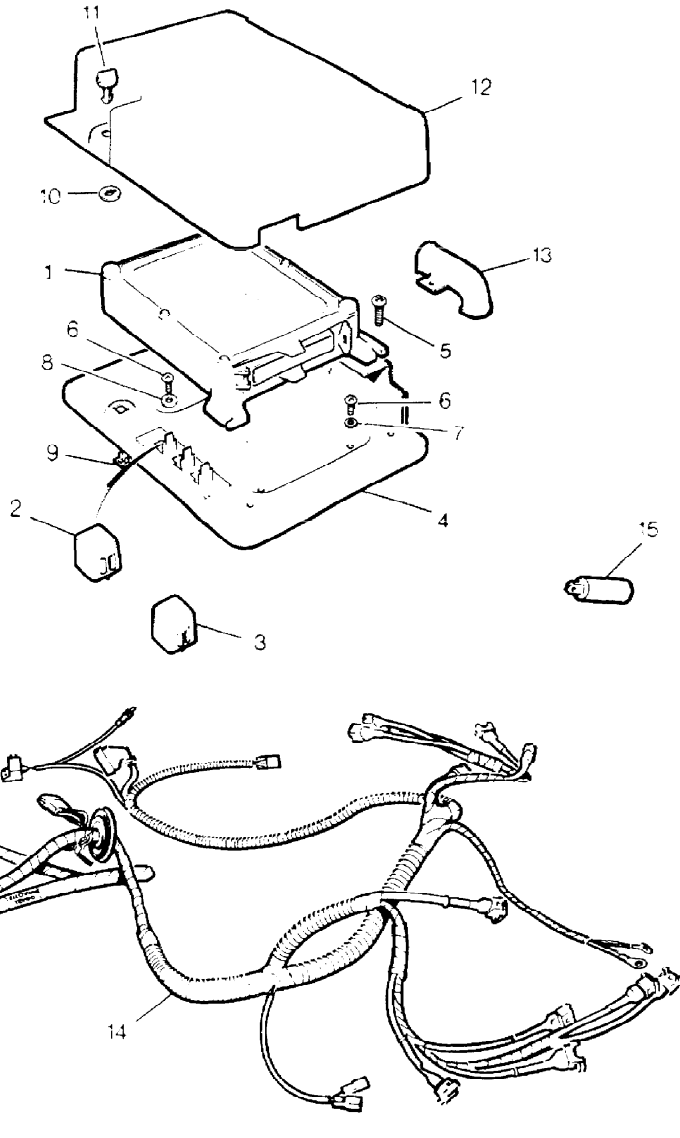

MODEL RANGE ROVER
BLOCK TS 5776/B
PAGE MB 24

BODY ELECTRICS - ELECTRICAL FUEL INJECTION

ILL	PART NO	DESCRIPTION	QTY	REMARKS
1	PRC8821	Electronic Control Unit 14CUX	1	CSK Only
	PRC7440	Electronic Control Unit Fuel Injection	1	Upto VIN GA
	PRC8702	Electronic Control Unit Fuel Injection (14 CUX)	1	From VIN GA399973
	PRC9061	Electronic Control Unit Fuel Injection (14 CUX)	1	From VIN HA600163
2	DAC1861	Diode Pack (Relay)	1	Red
3	AGU1068L	Relay Electronic Fuel Injection	2	Aluminium
4	MUC6790	Base Plate Assembly	1	
5	SE106161L	Electronic Control Unit Mtg Screw Fixing Electronic Control Unit to Base Plate	3	
6	SE106121L	Screw) Fixing Base	4	
7	WA106041L	Plain Washer) Plate To Tunnel	2	
8	WJ106001L	Plain Washer) & Outer Sill	2	
9	MUC6522	Captive Fastener	1	
10	MUC6523	Washer Captive Fastener	1	
11	MUC6524	Quarter Turn Fastener	1	
12	MUC6789	Cover Electronic Control Unit	1	
13	MUC6313	Cable Protection	1	
	JRC7328L	Retaining Nut Base Plate Electronic Control Unit	1	With Weldstud Fixing for Base Plate Assembly

Parts Not Applicable to USA.