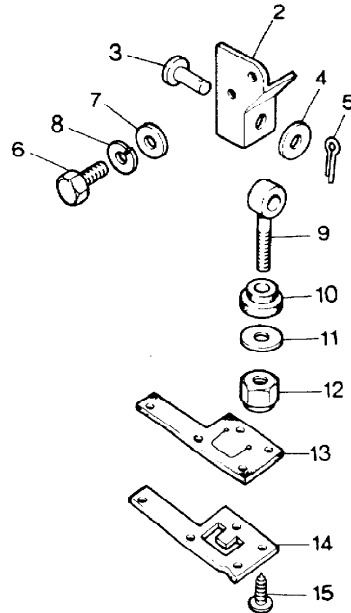

MODEL RANGE ROVER
BLOCK TS 6241
PAGE NC 8

BODY FRAME - TUNNEL

ILL	PART NO	DESCRIPTION	QTY	REMARKS
1	MXC7771	Tunnel Assembly	1	
2	577786	Support Bracket RH	1	
	577787	Support Bracket LH	1	
3	577259	Clevis Pin	2	
4	RTC611	Plain Washer	2	
5	RTC601	Split Pin	2	
6	255207	Screw	4	
7	3831L	Plain Washer	4	
8	WM600041L	Spring Washer	4	
9	595099	Tie Rod	2	
10	577255	Grommet	2	
11	577254	Washer	2	
12	NY607041L	Nut	2	
13	577775	Rubber Seal	2	
14	577776	Cover Plate RH	1	
	577777	Cover Plate LH	1	
15	AB606031L	Drive Screw	10	

Vehicle No CA162497 Upto CA274120 - 2 Door
And CA273922 - 4 Door

Vehicle No DA274121 Onwards 2 Door Only
Up To VIN EA351032

Parts Not Applicable to USA.