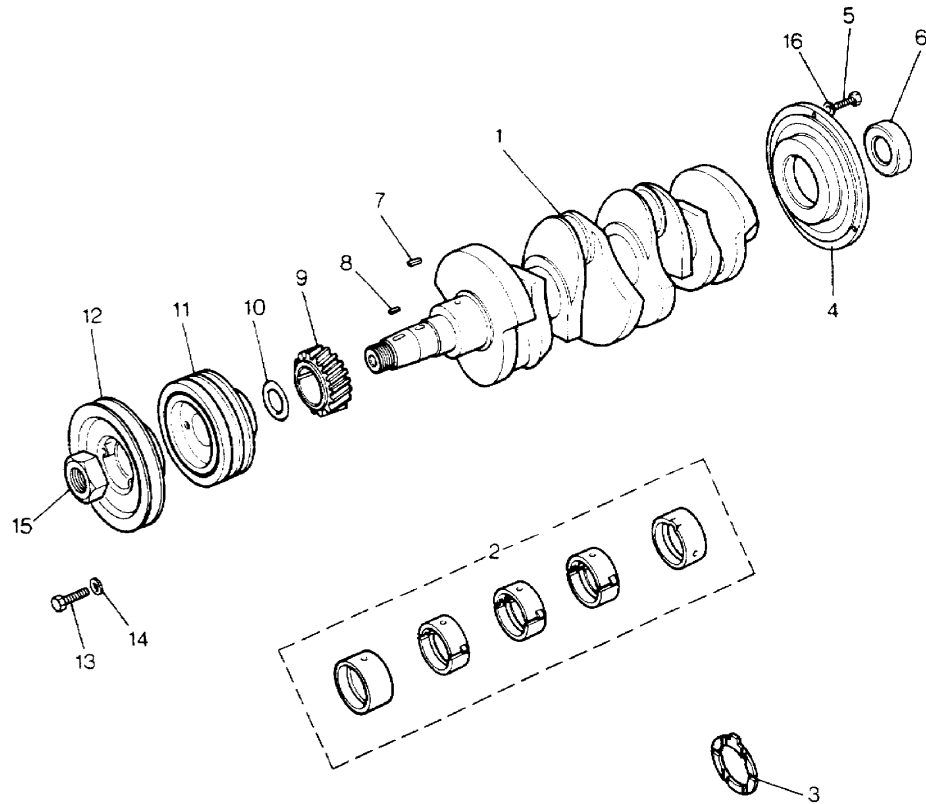

MODEL RANGE ROVER
BLOCK TS 5927 A
PAGE BA DT 28

ENGINE - 2500 TURBO DIESEL - CRANKSHAFT

ILL	PART NO	DESCRIPTION	QTY	REMARKS
1	RTC6653	Crankshaft	1	
2	RTC2765SL	Kit-Main Bearings	1	STD
	RTC276525L	Kit-Main Bearings	1	0.25mm (0.010") U/S
3	AEU2020L	Thrust Washer	1	STD
	AEU2021L	Thrust Washer	1	0.10mm (0.0039") U/S
	AEU2022L	Thrust Washer	1	0.20mm (0.0078") U/S
4	ETC9044	Spigot Housing	1	
5	SH106101L	Screw M6	3	
6	ETC9043	Bearing-Ball-Primary Shaft	1	
7	AEU2008L	Key-Timing Gear	1	
8	AEU2009L	Key-Pulley	1	
9	AEU2010L	Timing Gear	1	
10	AEU2173L	O Ring	1	
11	RTC6655	Damper Pulley	1	
12	RTC6654	Pulley-Compressor Drive	1	Air Con
13	SS108401	Screw M8x40-Pulley/Pulley	6	
14	WL108001L	Spring Washer	6	
15	NT124041	Nut-Pulley/Crank	1	
16		Flat Washer	3	

Parts Not Applicable to USA.

148