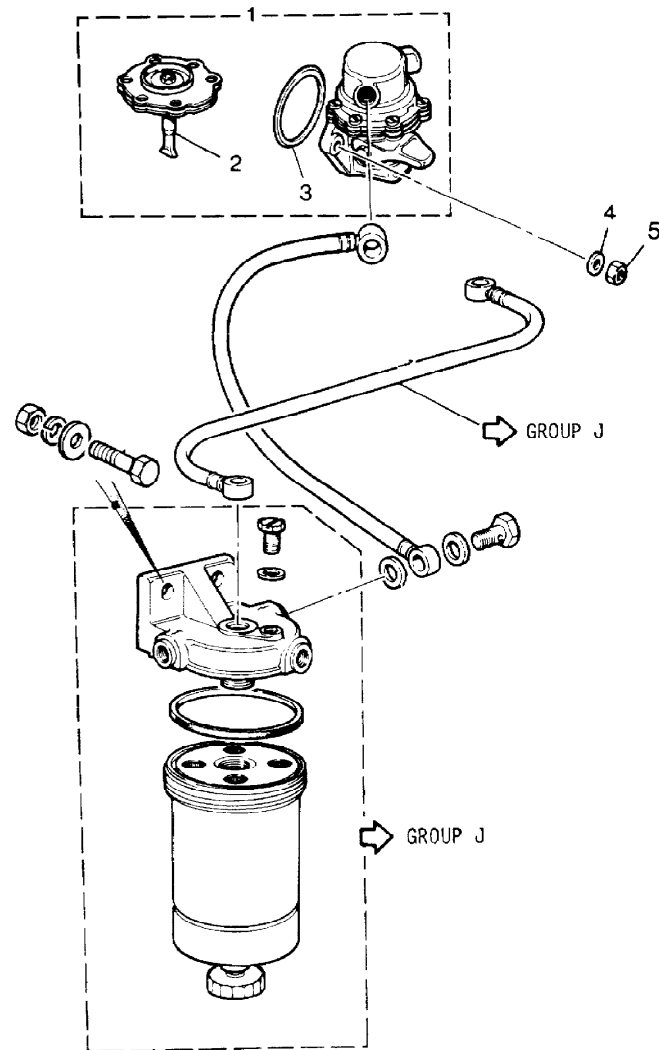

MODEL RANGE ROVER
BLOCK VS 3280A
PAGE BE DT 2

ENGINE - 2400 TURBO DIESEL - FUEL PUMP

ILL	PART NO	DESCRIPTION	QTY	REMARKS
1	AEU2291L	FUEL PUMP ASSY	1	
2	AEU2151L	+Diaphragm	1	
3	AEU2152L	O Ring-Pump/Block	1	*
4	WA108051L	Plain Washer	2	
5	NH108041L	Nut-M8	2	

* Part of Engine Gaskets/Seals Kits STC158

Parts Not Applicable to USA.

128