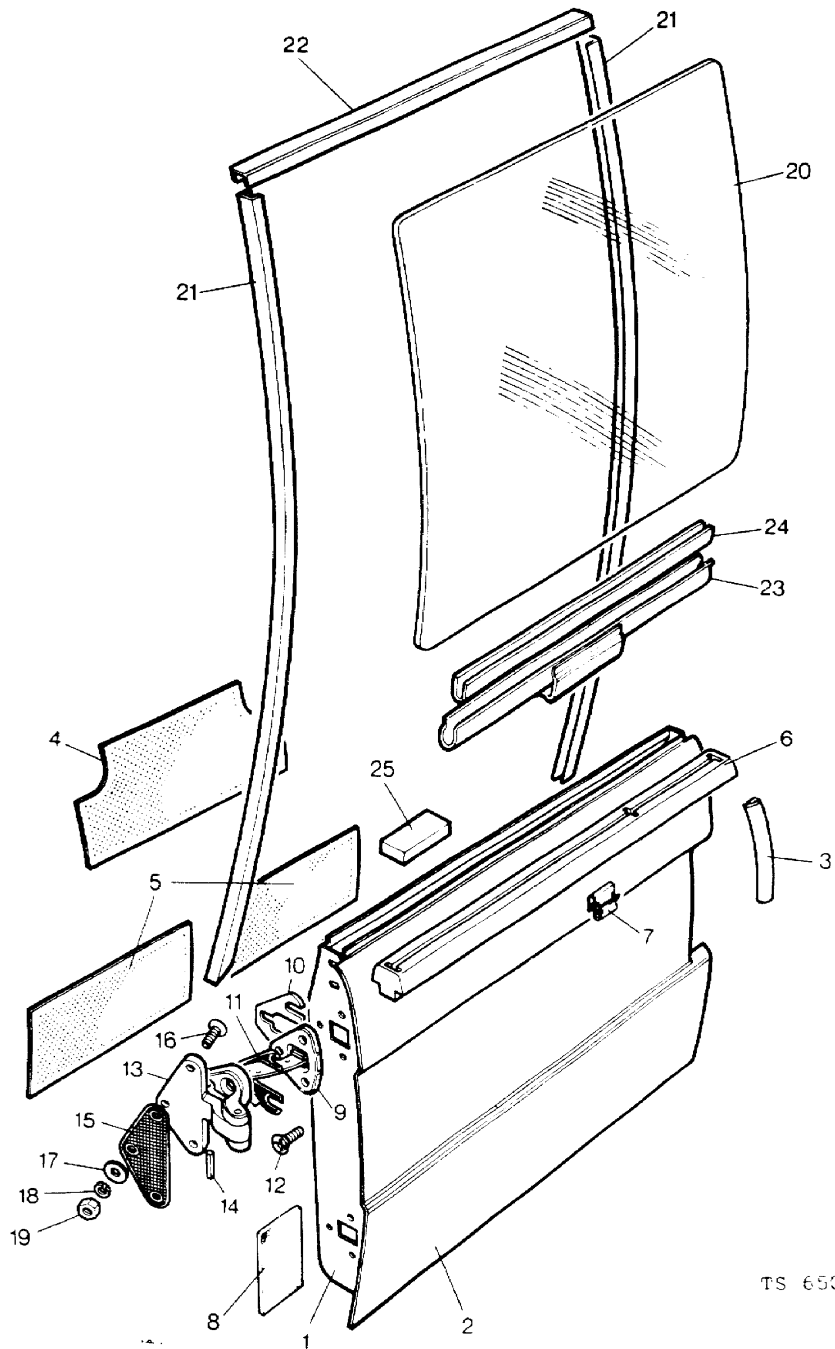

MODEL RANGE ROVER
BLOCK TS 6506
PAGE NE 2

BODY - FRONT DOOR ASSEMBLY - 2 DOOR
- UP TO VIN EA351032

ILL	PART NO	DESCRIPTION	QTY	REMARKS
1	RTC6183	DOOR PANEL ASSEMBLY RH	1	
	RTC6184	DOOR PANEL ASSEMBLY LH	1	
2	RTC6297	+Outer Panel RH	1	
	RTC6298	+Outer Panel LH	1	
3	DZA6330	Edge Finisher	2	
4	391552	Anti Rattle Pad	2	
5	392569	Anti Rattle Pad	2	
6	392624	Waist Seal RH	1	
	392625	Waist Seal LH	1	
7	393116	Clip	28	
8	392748	Anti Rattle Pad	4	100x75x20
	392746	Anti Rattle Pad	2	130x100x10
	392744	Anti Rattle Pad	4	180x100x4
	392745	Anti Rattle Pad	2	230x100x10
	392743	Anti Rattle Pad	2	280x180x4
9	391280	Check Arm	2	
10	392865	Shim	A/R	
	392866	Shim	A/R	
11	392876	Shim	4	
12	392920	Screw	12	
13	390415	Door Hinge	4	
14	391439	Roll Pin	4	
15	391592	Shim	4	
16	391043	Screw	12	
17	RTC613	Plain Washer	12	
18	WM600051L	Spring Washer	12	
19	NH604041L	Nut	12	
20	MTC5942	Front Door Glass Sundym RH	1	
	MTC5943	Front Door Glass Sundym LH	1	
21	390721	Window Channel Side	4	
22	390722	Window Channel Top	2	
23	390681	Window Channel Bottom	2	
24	MUC2325	Glazing Strip	A/R	
25	367496	Stop Door Glass	2	

Parts Not Applicable to USA.