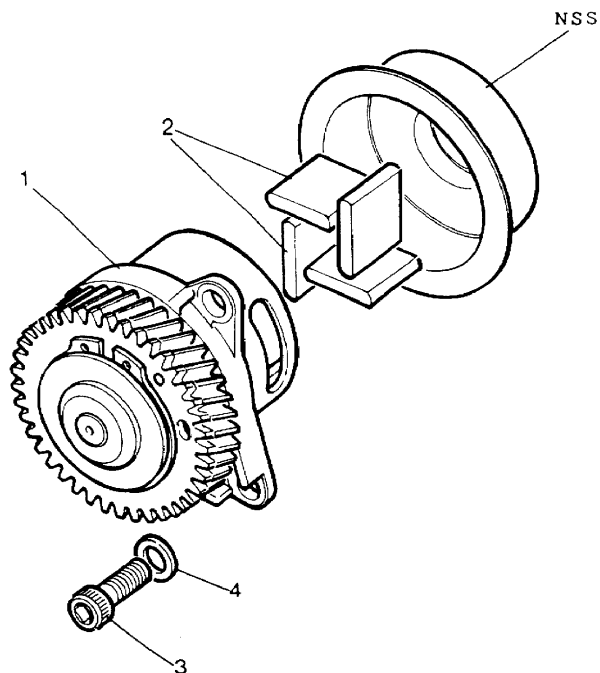

MODEL RANGE ROVER
BLOCK TS 6840
PAGE BG DT 8

ENGINE - 2500 TURBO DIESEL - VACUUM PUMP

ILL	PART NO	DESCRIPTION	QTY	REMARKS
1	RTC6644	VACUUM PUMP ASSY	1	
2	RTC6768	+Kit-Vanes	1	
3	SS108181L	Screw	3	
4	AEU2146L	Washer	3	

Parts Not Applicable to USA.