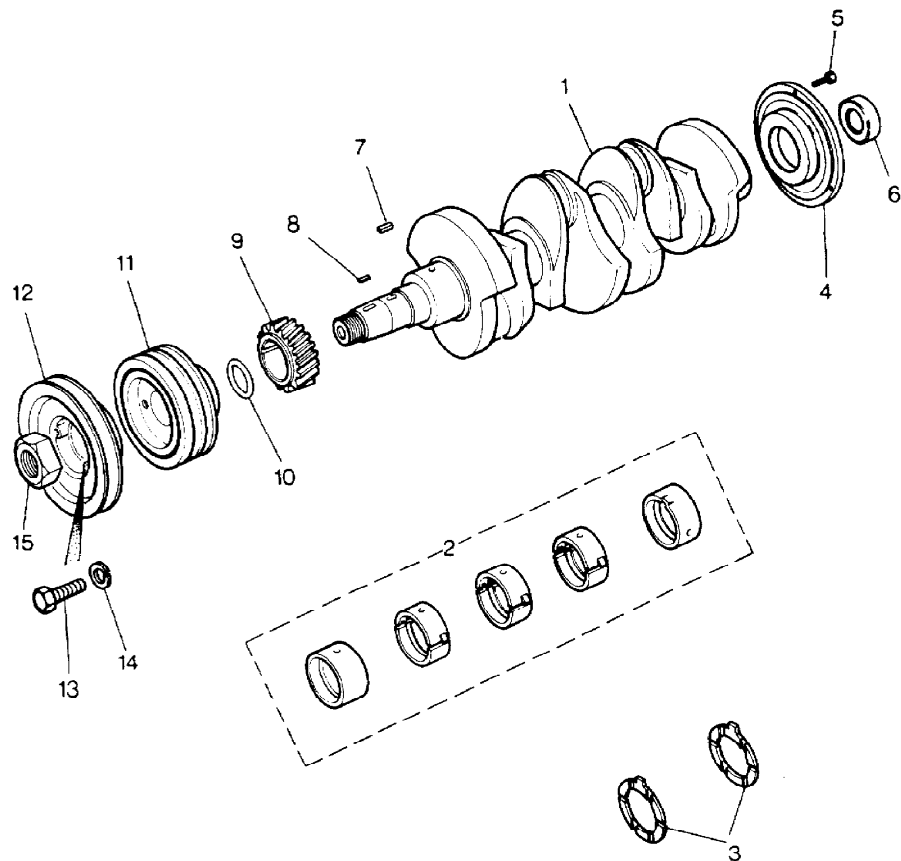

MODEL RANGE ROVER
BLOCK TS 5927
PAGE BA DT 10

ENGINE - 2400 TURBO DIESEL - CRANKSHAFT

ILL	PART NO	DESCRIPTION	QTY	REMARKS
1	AEU2007L	Crankshaft	1	
2	RTC2765SL	Kit-Main Bearings	1	STD
	RTC276525L	Kit-Main Bearings	1	0.25mm (0.010") U/S
3	AEU2020L	Thrust Washer	2	STD
	AEU2021L	Thrust Washer	2	0.10mm (0.0039") U/S
	AEU2022L	Thrust Washer	2	0.20mm (0.0078") U/S
4	ETC9044	Spigot Housing	1	
5	SH106101L	Screw M6	3	
6	ETC9043	Bearing-Ball-Primary Shaft	1	
7	AEU2008L	Key-Timing Gear	1	
8	AEU2009L	Key-Pulley	1	
9	AEU2010L	Timing Gear	1	
10	AEU2173L	O Ring	1	
11	RTC4911	Damper Pulley	1	
12	RTC4954	Pulley-Compressor Drive	1	Air Con
13	SS108401	Screw MBx40-Pulley/Pulley	3	
14	WL108001L	Spring Washer	3	
15	NT124041	Nut-Pulley/Crank	1	

Parts Not Applicable to USA.

112