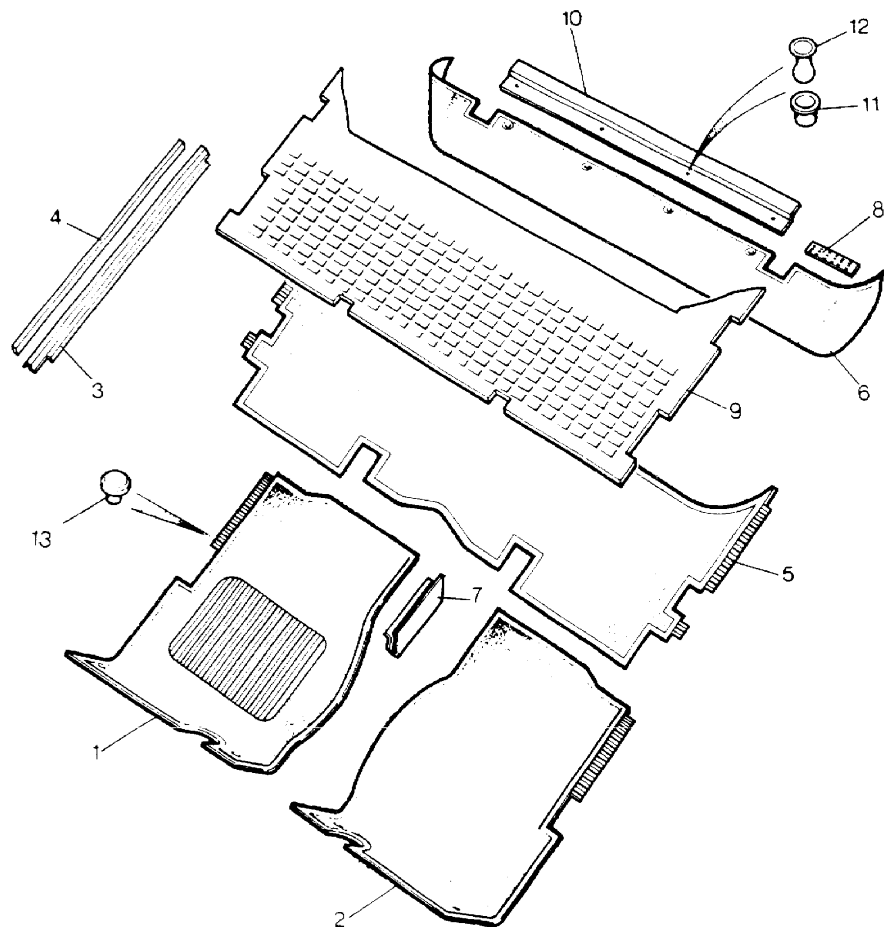

ILL	PART NO	DESCRIPTION	QTY	REMARKS
1	MXC7564AUE	Front Carpet RH	1	)
	MXC7564LUL	Front Carpet RH	1	)2 & 4 Door
2	MXC7563AUE	Front Carpet LH	1	)
	MXC7563LUL	Front Carpet LH	1	)
3	MXC1706	Tread Plate RH	1	)2 Door
	MXC1707	Tread Plate LH	1	)
	MTC3877	Tread Plate LH Front	1	)
	MTC3878	Tread Plate RH Front	1	)
	MTC3879	Tread Plate LH Rear	1	)4 Door
	MTC3880	Tread Plate RH Rear	1	)
4	MTC2342	Dust Seal Sill Finisher	4	)
5	MXC3322AUE	Centre Floor Carpet	1	)2 Door Upto VIN)GA426052
	MXC7560AUE	Centre Floor Carpet	1	From VIN GA426053
	MXC3233AUE	Carpet Rear Passenger	1	)4 Door Upto VIN)GA414298
	MXC7643AUE	Carpet Rear Passenger	1	From VIN GA414299
	MXC3233LUL	Carpet Rear Passenger	1	Upto VIN GA414296
	MXC7643LUL	Carpet Rear Passenger	1	From VIN GA414297
	BTR1149AUE	Heelboard Carpet	1	CSK Only
6	MWC6163AUE	Heelboard Carpet	1	)4 Door Upto VIN)GA414855
	MXC7641AUE	Heelboard Carpet	1	From VIN GA414856
	MWC6163LUL	Heelboard Carpet	1	Upto VIN GA414599
	MXC7641LUL	Heelboard Carpet	1	From VIN GA414600
7	MWC6911	Edge Clip Front Carpet	2	
8	MWC6175	Velcro Strip 70mm Long	2	
	MWC6176	Velcro Strip 150mm Long	2	
9	MXC3339PCH	Centre Floor Mat	1	2 Door Upto VIN GA439480
	BTR656	Centre Floor Mat	1	2 Door From VIN GA439481
	MXC3232PCH	Centre Floor Mat	1	4 Door Upto VIN GA439660
	BTR655	Centre Floor Mat	1	4 Door From VIN GA439661
10	MWC6062RUN	Heelboard Carpet Finisher	1	
	MWC6062P	Heelboard Carpet Finisher	1	Primer Condition
11	AFU1231RUN	Trim Stud Snap Sac	4	
	79118RUN	Trim Stud	4	
12	MXC4678SUA	Retaining Cap. Welstud	A/R	)Fitted Upto
	MXC4678LUL	Retaining Cap. Welstud	A/R	)FA372300
	MXC5616SUA	Retaining Cap. Welstud	A/R	)Fitted From
	MXC5616LUL	Retaining Cap. Welstud	A/R	)FA372301
13	RTC6853	Rivet-Carpet Retaining	A/R	
14	MXC3240PCH	Insulator-Front Floor RH	1	)Upto VIN
	MXC3241PCH	Insulator-Front Floor LH	1	)GA414312
	MXC7566PCH	Insulator-Front Floor RH	1	)From VIN
	MXC7567PCH	Insulator-Front Floor LH	1	)GA414313

TS 6541A