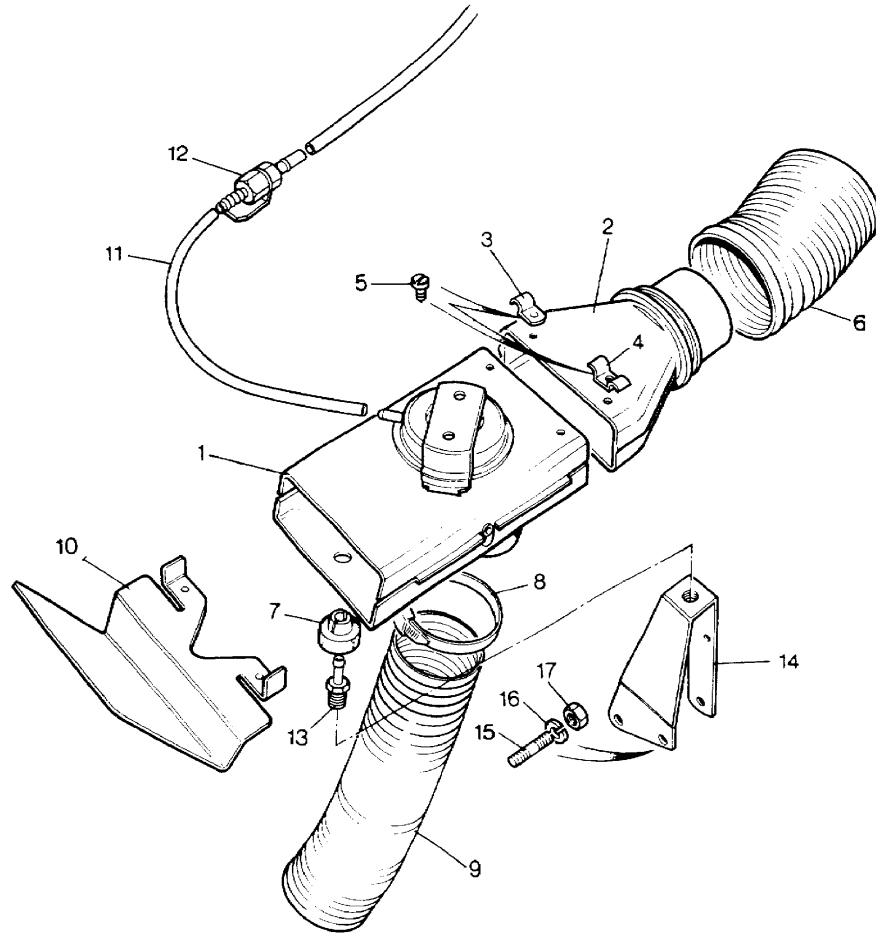

MODEL RANGE ROVER
BLOCK TS 6406/A
PAGE BD VC 8.02

ENGINE - CARB - AIR TEMPERATURE CONTROL

ILL	PART NO	DESCRIPTION	QTY	REMARKS
1	587653	Air Temp Control Unit	1	26D, 27D
2	ERC7075	Adaptor A.T.C. Unit	1	9.35:1 CR
3	614890	Clip-Sensor Pipe	1	
4	614314	Clip-Vac Pipe	1	
5	AB610031L	Screw No.10x3/8" Long	4	
6	613519	Hose A.T.C. Unit-Air Cleaner	1	
7	603851	Grommet-Mtg-Inlet Duct	1	
8	CJ600344	Clip-Hose	2	
9	ETC6685	Air Hose	1	
10	ERC7079	Deflector-A.T.C. Unit	1	
11	613538	Pipe-N.R.V.	1	
12	614866	Non Return Valve	1	
13	603408	Peg-Mounting A.T.C. Unit	1	
14	90613506	Support Bracket, Air Temperature Control	1	Engine Prefix 26D, 27D, & 30D
15	252513	Stud 5/16" UNC x 1 3/8"	1	
16	WM600041L	Spring Washer	1	
17	NH505041L	Nut 5/16" UNC	1	

Parts Not Applicable to USA.

34