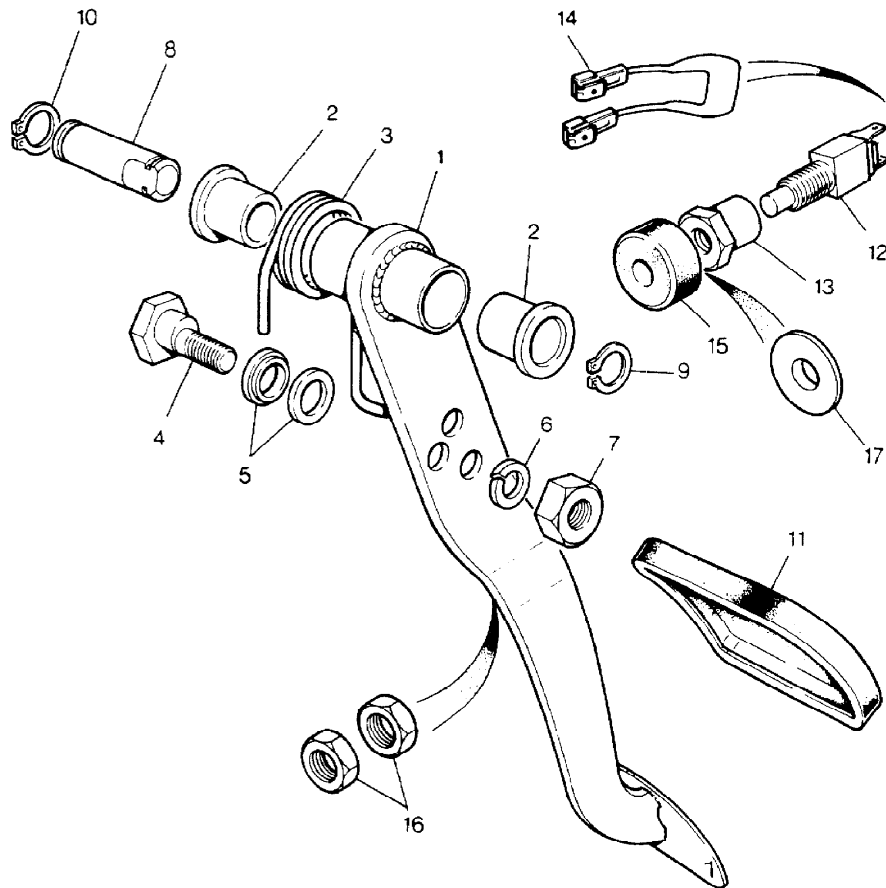

MODEL RANGE ROVER
BLOCK TS 6317/B
PAGE GA 6.04

ENGINE CONTROLS - BRAKE PEDAL & BRACKET - GIRLING - FROM VIN DA301158

ILL	PART NO	DESCRIPTION	QTY	REMARKS
1	NTC4234	Brake Pedal	1	RH Stg)Manual
	NTC4173	Brake Pedal	1	LH Stg)
	NTC4172	Brake Pedal	1	RH Stg)Automatic
	NTC4171	Brake Pedal	1	LH Stg)
2	CRC2797	Pivot Bush	2	
3	NTC4563	Spring	1	
4	90575807	Pivot Bolt	1	
5	575806	Nylon Bearing	2	
6	WM600061L	Spring Washer	1	
7	NH606041L	Nut	1	
8	572467	Pedal Shaft	1	
9	CCN110L	Circlip	1	
10	CCN110L	Circlip	1	
11	575818	Brake Pedal Pad	1	Manual
	CRC570	Brake Pedal Pad	1	Automatic
12	13H3735L	Stop Lamp Switch	1	
	PRC7870	ABS Brake Switch	1	
13	NTC4564	Nut	1	
14	PRC7469	Suppressor Brake Light Switch	1	Upto VIN GA
	PRC7965	Suppressor Brake Light Switch	1	From VIN GA
15	567876	Rubber Buffer	1	
16	NTC4207	Special Nut Retaining Switch	1	Cruise Control Only
17	NTC7280	Adaptor Brake Light Switch	1	Anti Lock Braking

Parts Not Applicable to USA.