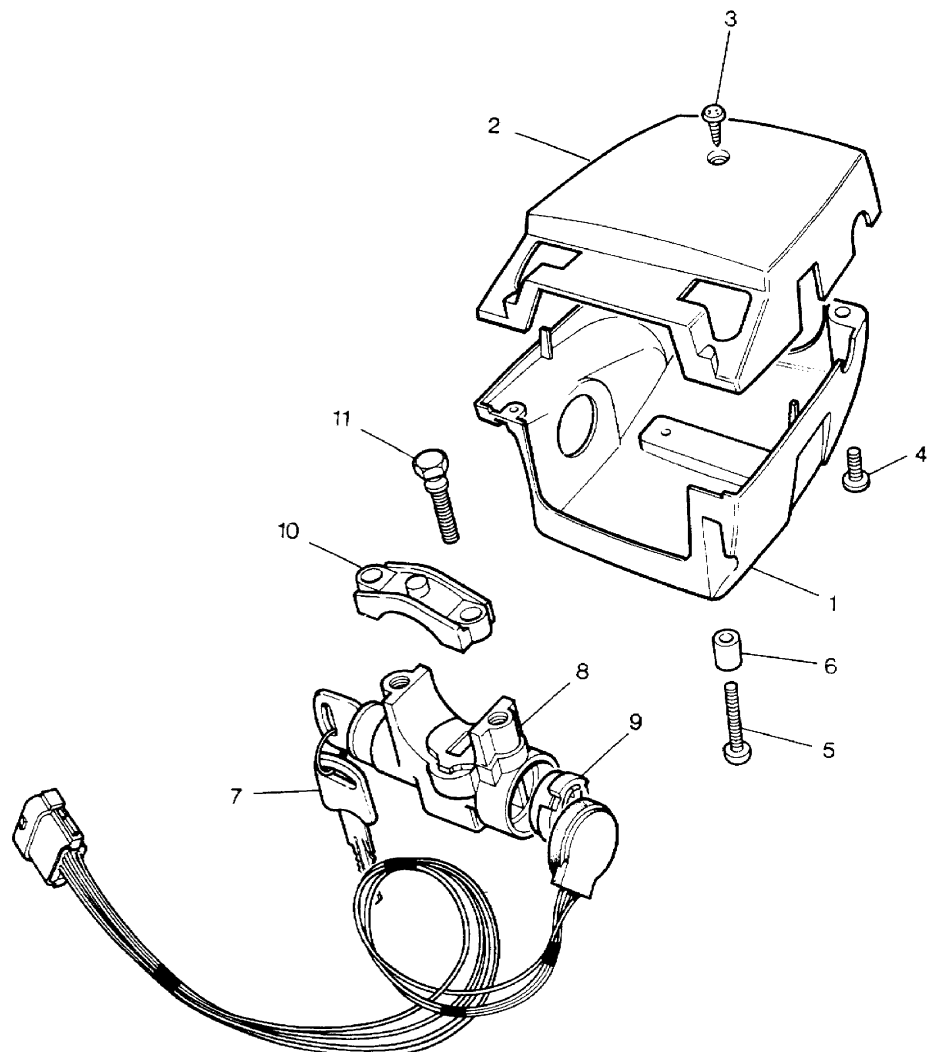

Parts Not Applicable to USA.

276

MODEL RANGE ROVER  
BLOCK TS 5319  
PAGE FA 4

STEERING - IGNITION SWITCH & HOUSING-UPTO VEHICLE NO CA274120 - 2 DOOR  
CA273922 - 4 DOOR

ILL	PART NO	DESCRIPTION	QTY	REMARKS
1	MTC7996	Switch Housing Lower Steering Column	1	
	MTC7997	Switch Housing Lower Steering Column	1	With Electric Mirrors
2	390299	Upper Shroud	1	
3	79050	Screw	1	
4	78906	Screw	1	
5	78911	Screw	3	
6	90575318	Distance Piece	3	
	MUC2308	Lockset, Steering Column Front Doors	1	2 Door
	MUC2085	Lockset, Steering Column Front Doors	1	4 Door See Note
7	MUC2153	+Key Blank	1	
8	NRC8279	+Steering Column Lock	1	
9	PRC3408	+Ignition Switch	1	
10	589238	+Clamp, Steering Lock	1	
11	51K4001L	+Bolt Clamp to Steering Lock	2	