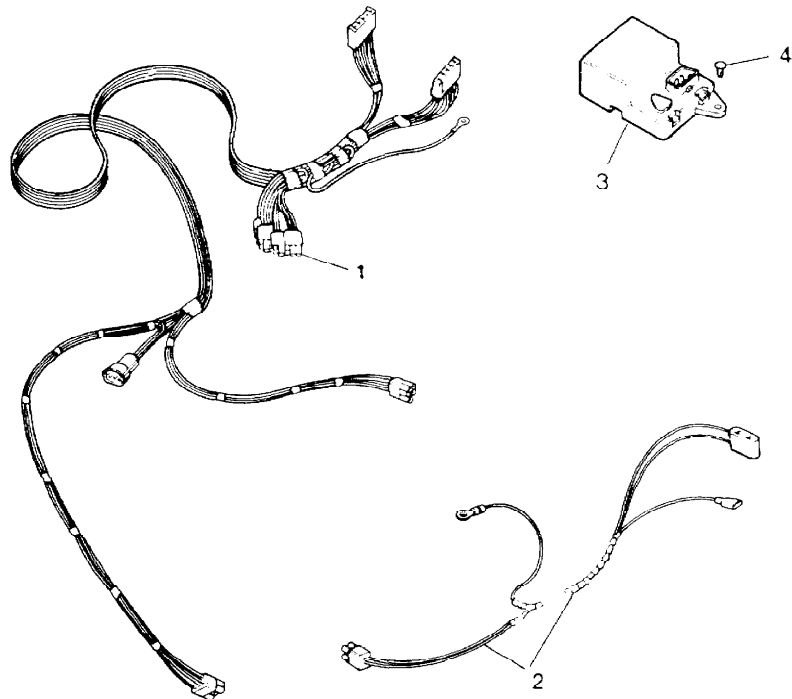

MODEL RANGE ROVER
BLOCK TS 6531
PAGE MB 14.06

BODY ELECTRICS - ELECTRIC WINDOW/CENTRAL LOCKING LEADS
- FRONT 2 DOOR - FROM INTRODUCTION OF VIN FA351033

ILL	PART NO	DESCRIPTION	QTY	REMARKS
1	PRC7025	Cable Assembly Electric Window Lift	1	)Upto VIN GA
	PRC7800	Cable Assembly Electric Window Lift	1	)From VIN GA
2	PRC7250	Cable Assembly Cubby Box and Cigar Lighter	1	)
3	PRC6859	Control Unit One Touch Unit	1	
4	MUC6587	Plastic Rivet Retaining Control Unit	2	

Parts Not Applicable to USA.

434