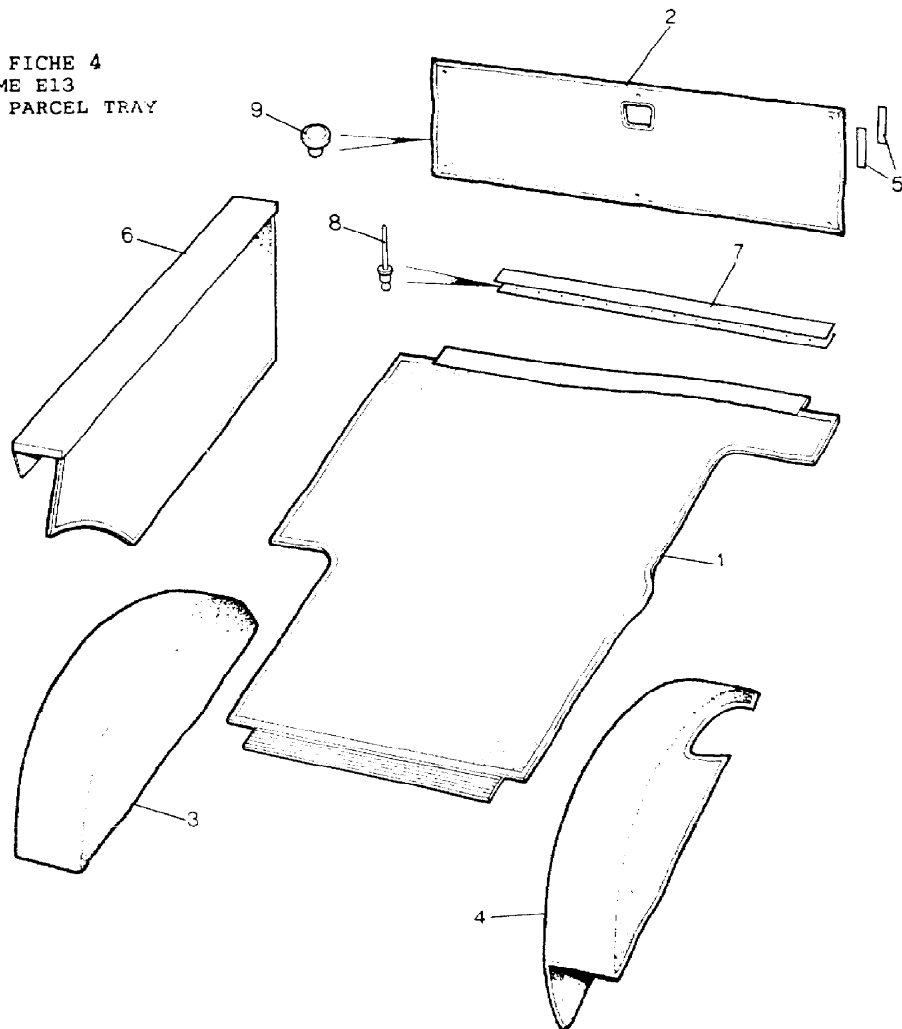

Colour Code:  
AH & ACH Nutmeg  
LE & LDE Slate

Parts Not Applicable to USA.

614

SEE FICHE 4  
FRAME E13  
FOR PARCEL TRAY

MODEL RANGE ROVER  
BLOCK TS 5372/D  
PAGE PC 16.04

INSULATION AND CARPETS - REAR FLOOR CARPET  
- FROM INTRODUCTION OF VIN FA351033