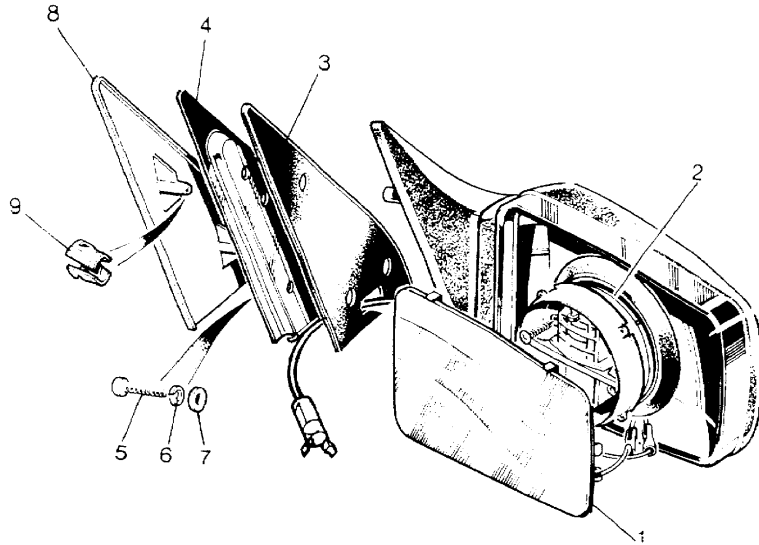

MODEL RANGE ROVER
BLOCK TS 5362A
PAGE NK 4.75

BODY - MANUAL AND ELECTRIC MIRRORS FROM VIN GA

ILL	PART NO	DESCRIPTION	QTY	REMARKS
	MXC4914	Mirror Assy Elec-RH Flat	1	)Upto VIN)GA418238
	BTR383	Mirror Assy Elec-RH Flat	1	)From VIN)GA418239
	BTR384	Mirror Assy Elec-LH Flat	1	
	BTR385	Mirror Assy Elec-RH Convex	1	
	BTR386	Mirror Assy Elec-Lh Convex	1	
1	MTC6538	+Glass Convex-RH-Heated	1	
	MUC1609	+Glass Convex-LH-Heated	1	
	MUC1606	+Glass Flat-RH-Heated	1	
	MUC1607	+Glass Flat-LH-Heated	1	
2	RTC3263	+Handset Assy with Motor	2	
3	MUC1792	Gasket	2	
4	MWC8526	Clamp Plate RH	1	Upto VIN GA433099
	MXC8714	Clamp Plate RH	1	From VIN GA433100
	MWC8527	Clamp Plate LH	1	Upto VIN GA433099
	MXC8715	Clamp Plate LH	1	From VIN GA433100
5	AB610061L	Screw	6	
6	WL105001L	Spring Washer	6	
7	WA105001L	Plain Washer	6	
8	MXC5292RUN	Finisher LH	1	
	MXC5291RUN	Finisher RH	1	
9	AFU3009	Tube Nut	4	

Not Interchange to Vehicles
Prior to VIN GA.

Parts Not Applicable to USA.