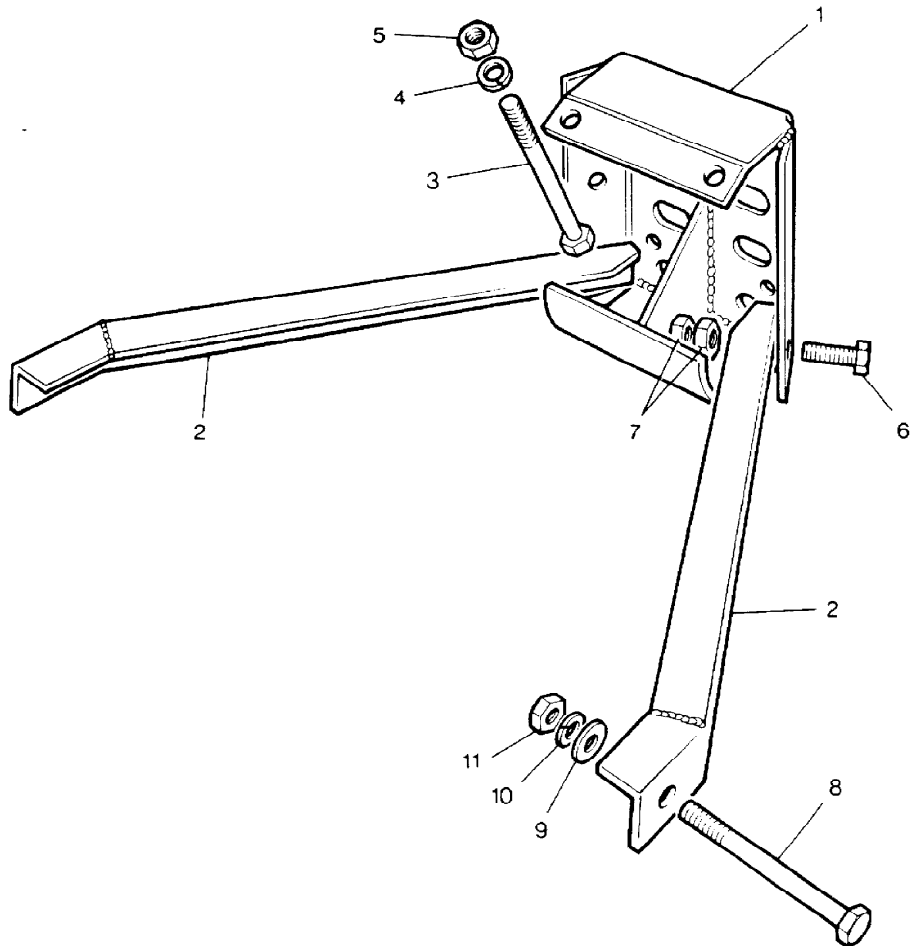

MODEL RANGE ROVER
BLOCK IRE 44
PAGE TA 6

OPTIONAL - TOWING PLATE

ILL	PART NO	DESCRIPTION	QTY	REMARKS
1	NRC3297	Towing Plate	1	Upto VIN GA
	NTC7080PUB	Towing Plate	1	From VIN GA
2	90575796	Tie Bar RH	1	
	90575797	Tie Bar LH	1	
3	BH608321L	Bolt	2	
4	WM600081L	Plain Washer	2	
5	NH608041L	Nut	2	
6	255248	Screw	2	
7	NT606041L	Nut	4	
8	BH606361L	Bolt	2	
9	WB110061L	Plain Washer	2	
10	WM600061L	Spring Washer	2	
11	NH606041L	Nut	2	

Parts Not Applicable to USA.

670