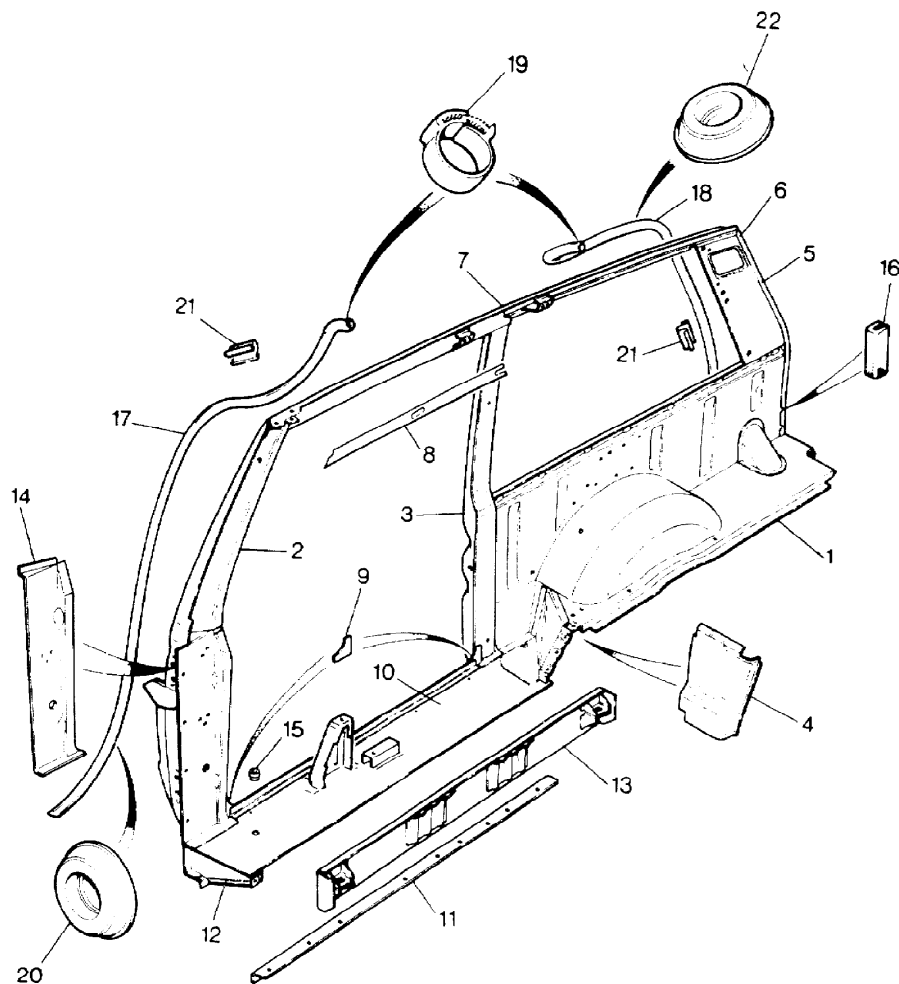

MODEL RANGE ROVER
BLOCK TS 6534
PAGE NC 10.02

BODY FRAME - BODYSIDE 2 DOOR - UP TO VIN GA441003

ILL	PART NO	DESCRIPTION	QTY	REMARKS
1	MXC5680	Bodyside Assembly RH	1	)Upto VIN
	MXC5679	Bodyside Assembly LH	1	)FA399972
	MXC7086	Bodyside Assembly RH	1	)From VIN
	MXC7087	Bodyside Assembly LH	1	)GA399973
2	RTC6310	+A Post Assembly RH	1	
	RTC6311	+A Post Assembly LH	1	
3	MTC5648	+BC Post Assembly RH	1	)Upto VIN
	RTC6186	+BC Post Assembly LH	1	)EA351032
	MWC6350	+BC Post Assembly RH	1	)From VIN
	MWC6351	+BC Post Assembly LH	1	)FA351033
4	MTC5872	+Wheelarch Extension RH	1	
	MTC5873	+Wheelarch Extension LH	1	
5	MWC3077	+Rear Quarter Panel Inner RH	1	Upto VIN FA374641
	MXC5462	+Rear Quarter Panel Inner RH	1	From VIN FA374642
	MXC5461	+Rear Quarter Panel Inner LH	1	
6	MUC6260	+Fixing Angle RH	1	
	MUC6261	+Fixing Angle LH	1	
7	MXC5464	+Cantrail RH	1	
	MXC5463	+Cantrail LH	1	
8	MWC8698	+Closing Panel Cantrail RH	1	
	MWC8699	+Closing Panel Cantrail LH	1	
9	MWC9966	+Corner Gusset	2	
10	RTC6557	+Sill Outer Panel RH	1	)Upto VIN
	RTC6558	+Sill Outer Panel LH	1	)FA399972
	STC85	+Sill Outer Panel RH	1	)From VIN
	STC86	+Sill Outer Panel LH	1	)GA399973
11	390049	+Stiffener Angle RH	1	
	390050	+Stiffener Angle LH	1	
12	390045	+Front Closing Panel RH	1	
	390046	+Front Closing Panel LH	1	
13	MXC3918	+Sill Panel Inner RH	1	
	MXC3919	+Sill Panel Inner LH	1	
14	MUC6926	Closing Panel A Post Lower RH	1	)Upto VIN
	MUC6925	Closing Panel A Post Lower LH	1	)FA399972
	MXC6487	Closing Panel A Post Lower LH	1	From VIN GA399973
	MXC6488	Closing Panel A Post Lower RH	1	Upto VIN GA427920
	MXC7927	Closing Panel A Post Lower LH	1	)From VIN
	MXC7926	Closing Panel A Post Lower RH	1	)GA427921
15	338023	Grommet	2	
16	DRC1530	Edge Finisher	2	
17	MWC5964	Drain Tube Front	2	
18	MWC5966	Drain Tube Rear	2	
19	MWC5734	Hose Clamp	4	
20	ATU1040	Grommet	4	
21	ADUB460	Clip	10	
22	DRC1170	Grommet	6	
	MUC1940	Blanking Plate-Bodyside	28	France Only