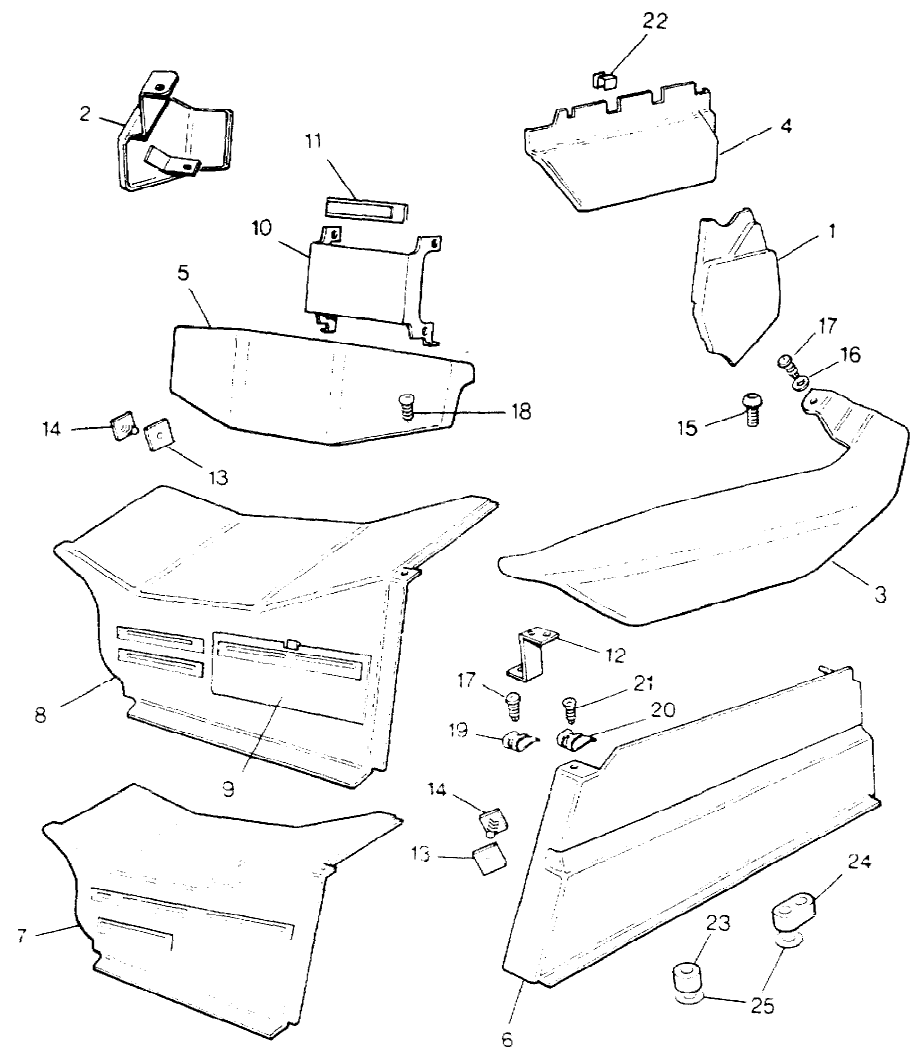

Colour Code:
AE - Palamino   LUL - Winchester Grey
LS - Grey   SUA - Sorrell Brown

Parts Not Applicable to USA.

TS 6239F

637