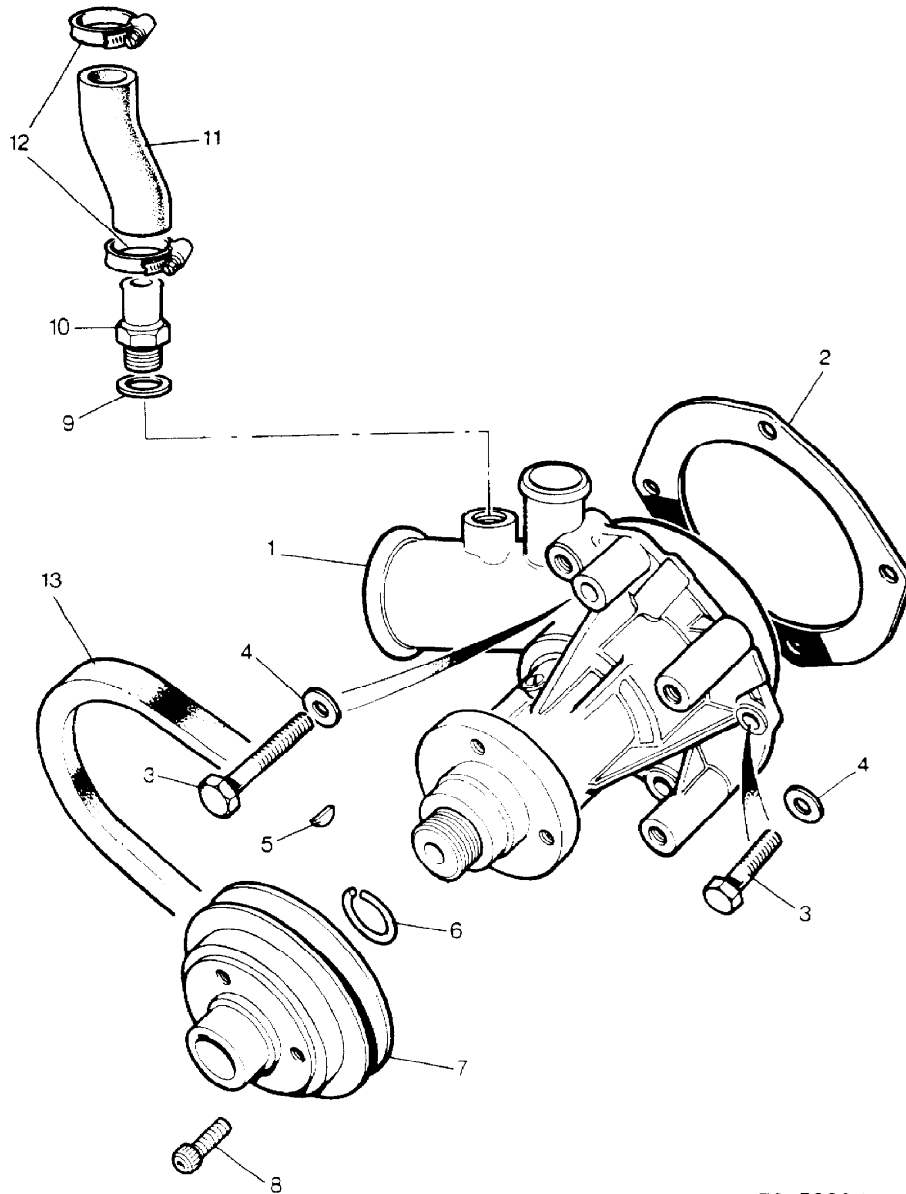

MODEL RANGE ROVER
BLOCK TS 5938/B
PAGE BB DT 4

ENGINE - 2400 TURBO DIESEL - WATER PUMP

ILL	PART NO	DESCRIPTION	QTY	REMARKS
1	RTC4925	Water Pump	1	
2	AEU2183L	Gasket-Water Pump	1	*
3	BH108091L	Bolt M8x45mm	4	
4	WA108041L	Plain Washer	4	
5	AEU2254L	Key-Pulley/Pump	1	)Water Pump
6	AEU2255L	Spring Ring	1	)With Keyway
7	RTC4926	Pulley	1	
8	SS108181L	Screw M8x18mm-Socket Head	3	
9	AEU2259L	Sealing Washer	1	*
10	RTC4970	Adaptor-Heater Return	1	
11	RTC4959	Hose-By-Pass	1	
12	EAC22723	Clip-Hose	2	
13	ETC9002	Belt	1	RH Stg
	ETC9019	Belt	1	LH Stg

* Part of Engine Gaskets/Seals Kit STC158

Parts Not Applicable to USA.

TS 5938/B