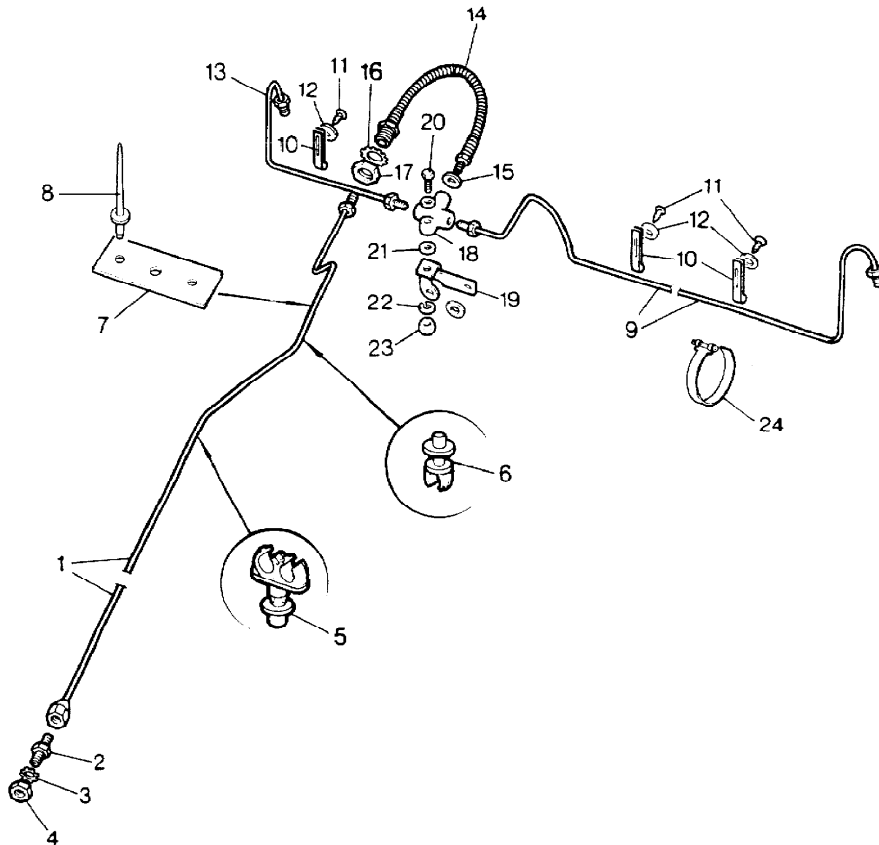

MODEL RANGE ROVER
BLOCK TS 5866/A
PAGE HA 8

BRAKES - PIPES AND HOSE REAR - NON ABS

ILL	PART NO	DESCRIPTION	QTY	REMARKS
1	NTC2003	Brake Pipe To Rear Jump Hose	1	Upto VIN GA441789
	NTC8028	Brake Pipe to Rear Jump Hose	1	From VIN GA441790
2	NRC4403	Union	1	
3	WE110001L	Shakeproof Washer	1	
4	CRC1487	Locknut	1	
5	79125	Clip Double	4	
6	CRC1250	Clip Single	5	
7	MTC1619	Retaining Plate	1	
8	78248	Pop Rivet	2	
	NTC3071	Brake Pipe Rear LH	1	Upto VIN HA
	NTC7689	Brake Pipe Rear LH	1	From VIN HA
10	577873	Clip	3	
11	79004	Drive Screw	3	
12	WC702101L	Plain Washer	3	
13	NRC4419	Brake Pipe Rear RH	1	Upto VIN HA
	NTC7676	Brake Pipe Rear RH	1	From VIN HA
14	NTC3458	Rear Jump Hose	1	
15	577475	Plain Washer	1	
16	WE110001L	Shakeproof Washer	1	
17	CRC1487	Locknut	1	
18	NRC4251	Tee Piece	1	
19	90577489	Bracket For Tee Piece	1	
20	BH106061L	Bolt	1	
21	WA106041L	Plain Washer	2	
22	WL106001L	Spring Washer	1	
23	NH106041L	Nut	1	
24	11820L	Double Wrap Clip	1	Diesel

Parts Not Applicable to USA.

319