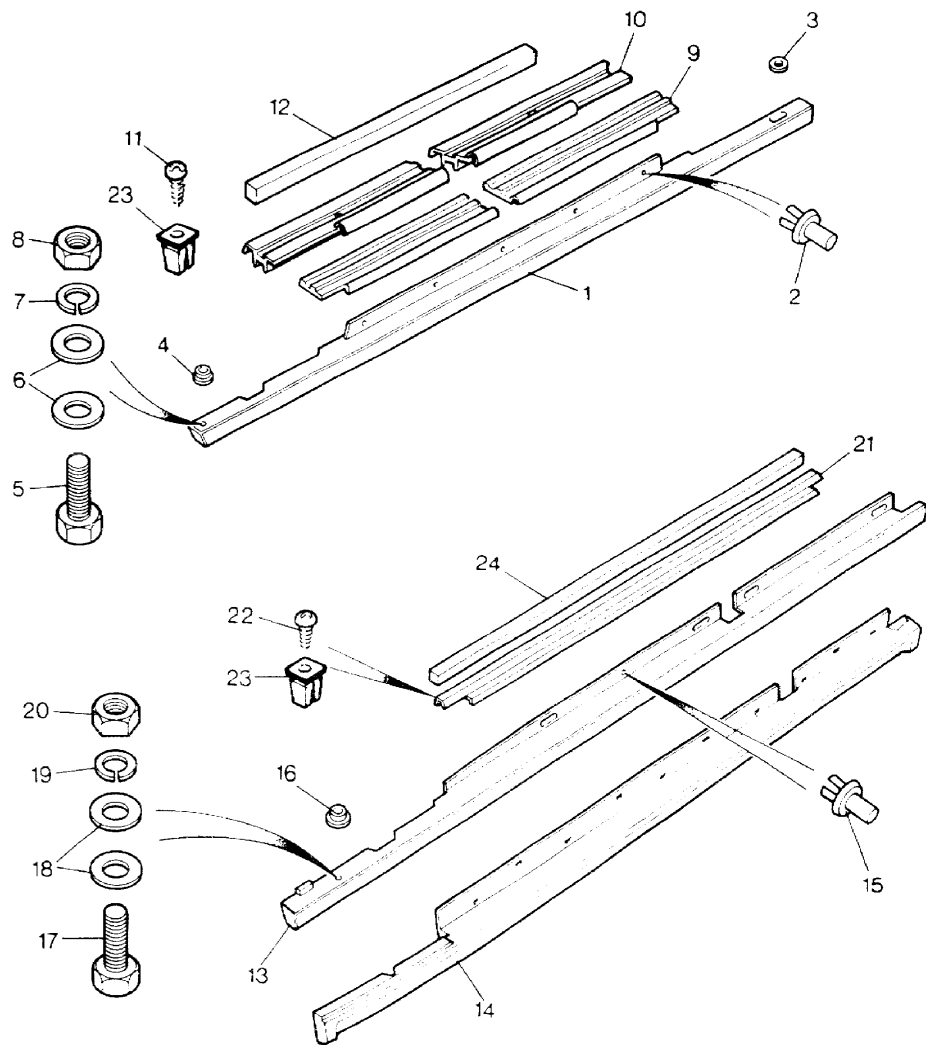

Colour Code:  
PUB - Black

\* Up To VIN EA351032

\*\* From Introduction Of  
VIN FA351033

Parts Not Applicable to USA.

616