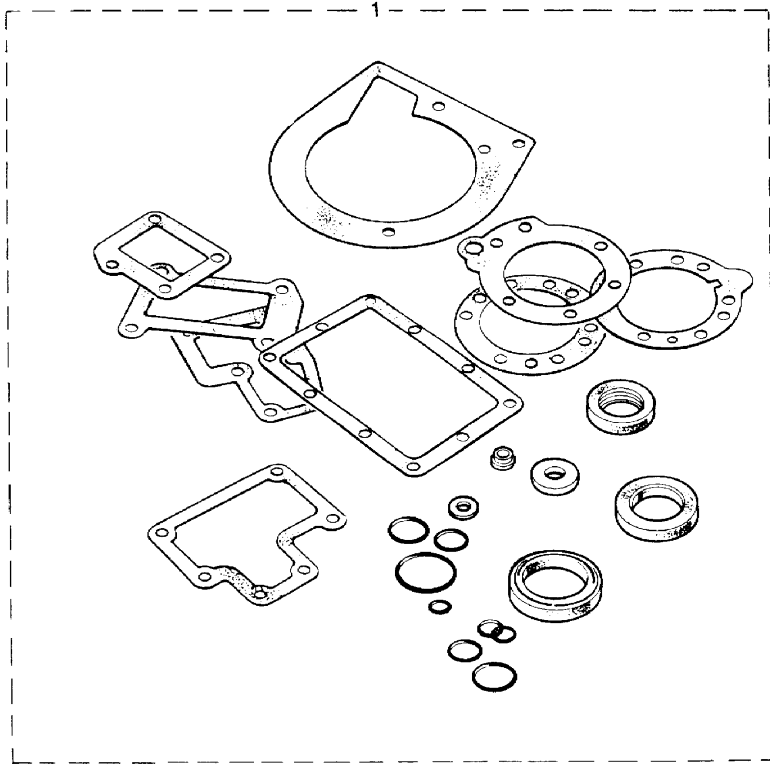

Parts Not Applicable to USA.

TS5652

1  
MODEL RANGE ROVER  
BLOCK TS 6373  
PAGE DE 2

TRANSFER GEARBOX-LT230T-GASKET KIT

ILL	PART NO	DESCRIPTION	QTY	REMARKS
1	RTC3890	Gasket & Seals Kit	1	

Parts Not Applicable to USA.