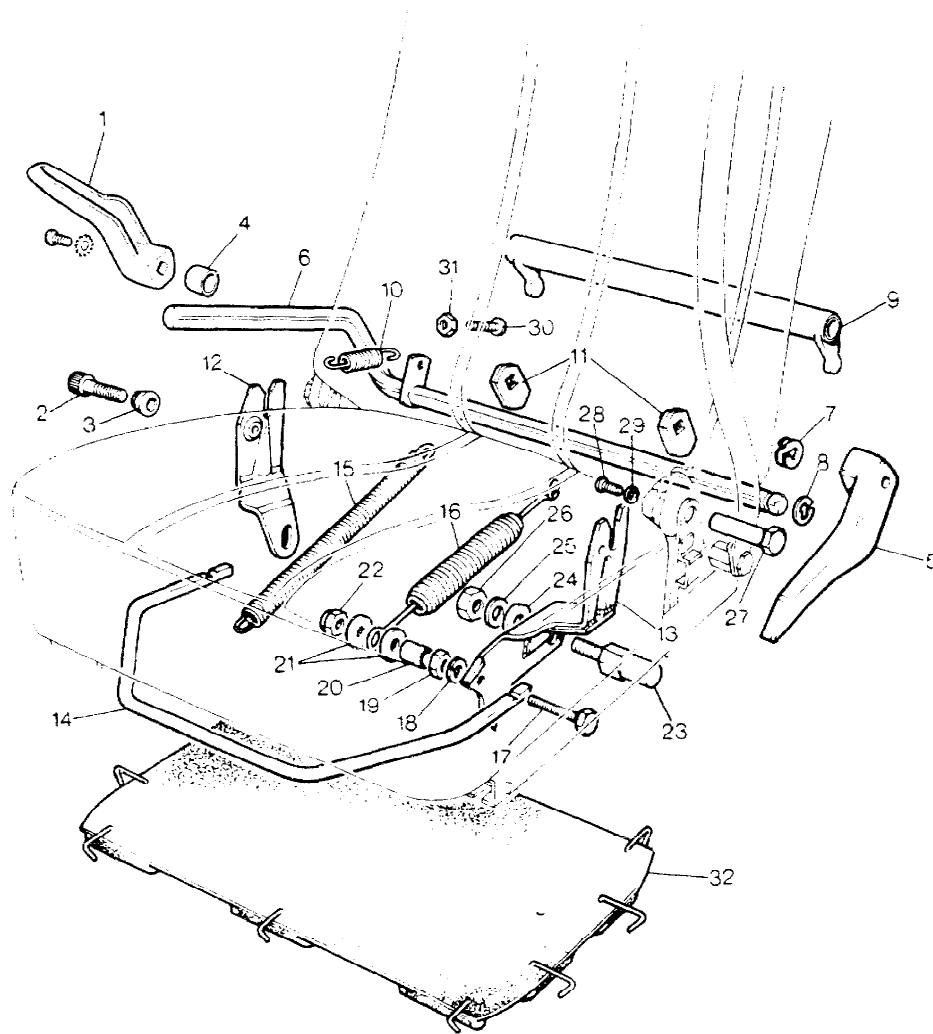

MODEL RANGE ROVER
BLOCK TS 5637
PAGE RA 8

SEATS - FRONT SEAT - 2 DOOR (CONTINUED) - UP TO VIN EA351032

ILL	PART NO	DESCRIPTION	QTY	REMARKS
14	393497	Operating Bar Seat Slides	2	
15	393073	Spring	1	
16	393059	Spring	1	
17	SH604041L	Bolt	1	
18	WM600041L	Spring Washer	2	
19	NH604041L	Nut	2	
20	393086	Spacer	1	
21	4599	Plain Washer	2	
22	NY604041L	Nut	2	
23	391073	Pin for Trigger Release	2	
24	3036L	Plain Washer	2	
25	WM600061L	Spring Washer	2	
26	NH606041L	Nut	2	
27	391395	Fulcrum Bolt	2	
28	78898	Screw	2	
29	WM600041L	Plain Washer	2	
30	SH604081L	Screw	2	
31	254850	Nut	2	
32	391460	Diaphragm	1	

Parts Not Applicable to USA.

621