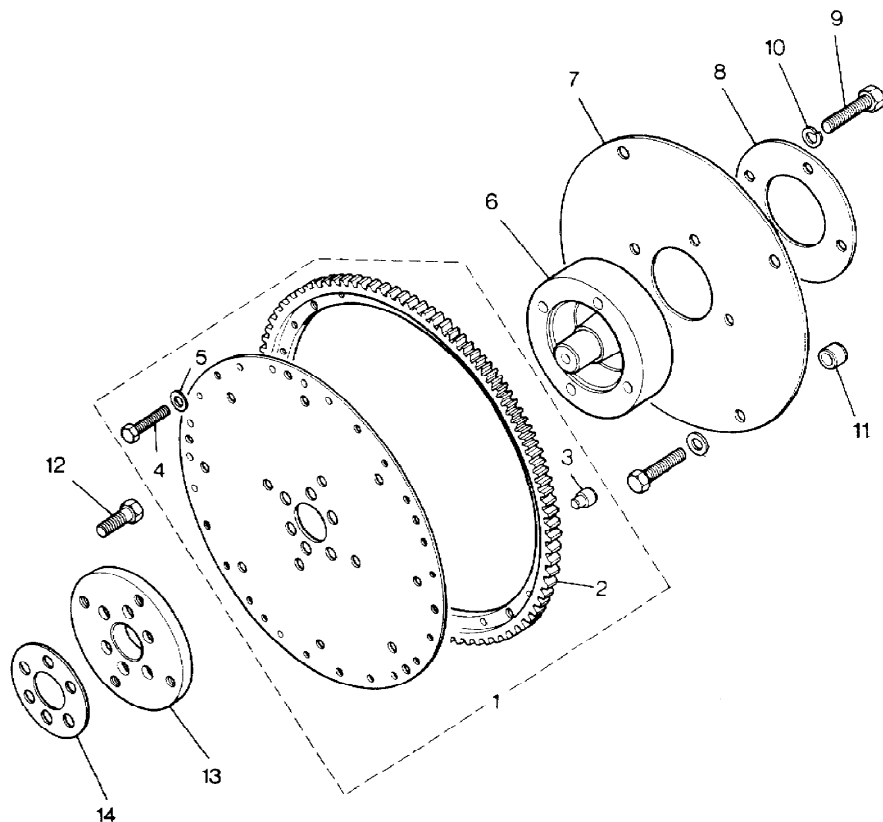

MODEL RANGE ROVER
BLOCK TS 5580
PAGE BJ VC 4

ENGINE - (CARB) - DRIVE PLATE - AUTOMATIC TRANSMISSION

ILL	PART NO	DESCRIPTION	QTY	REMARKS
1	FRC7851	DRIVE PLATE ASSEMBLY	1	
2	603340	+Starter Ring	1	
3	529364	++Dowel	2	
4	610735	+Bolt 5/16"UNF	10	
5	610736	+Plain Washer-Special	10	
6	FRC7075	Spigot Aligner	1	
7	FRC7081	Drive Plate-Converter	1	
8	FRC7080	Butress Ring	1	
9	BH110111L	Bolt M10	4	
10	WL110001L	Washer	4	
11	FRC5004	Dowel	1	
12	SS607061	Special Screw	6	
13	FRC7042	Spacer-Crankshaft	1	
14	FRC9203	Shm T/C Height	1A/R	
	FRC9205	1.25mm	A/R	
	FRC9207	1.45mm	A/R	
	FRC9209	1.65mm	A/R	
	FRC9211	1.85mm	A/R	
		2.05mm	A/R	

Parts Not Applicable to USA.