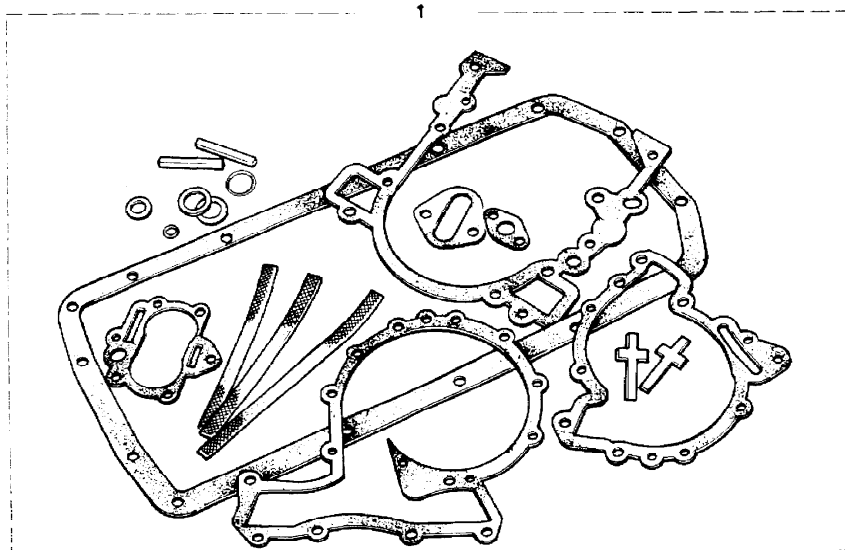

MODEL RANGE ROVER
BLOCK VS 1619
PAGE BF VI 4

ENGINE - (EFI) - GASKET KITS - FUEL INJECTION ENGINE
WITH CATALYST SWITZERLAND, GERMANY, AUSTRIA

ILL	PART NO	DESCRIPTION	QTY	REMARKS
1	RTC5252	Kit-Cylinder Block Gaskets	1	* (3.5)
2	RTC5254	Kit-Head Gasket & Seals	1	* (3.5)
	STC494	Kit-Head Gasket & Seals	1	(3.9)

* Engine Rebuilt Use Both Gasket Kits.

Parts Not Applicable to USA.