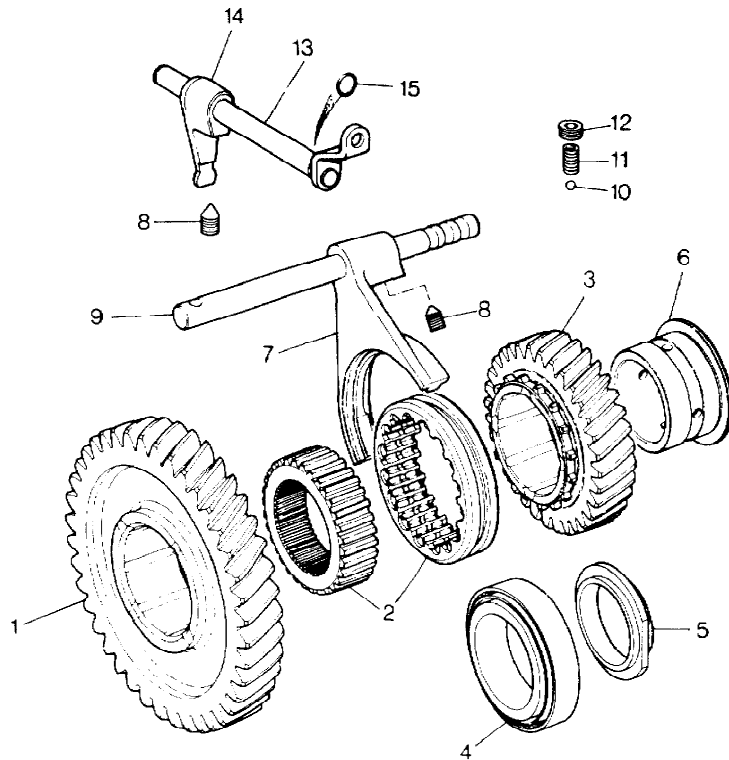

MODEL RANGE ROVER
BLOCK TS 5382
PAGE DC 10

TRANSFER GEARBOX-LT230T-HIGH/LOW

ILL	PART NO	DESCRIPTION	QTY	REMARKS
1	FRC7434	Low Gear	1	
2	RTC5064	SLEEVE & HUB ASSEMBLY	1	
3	FRC7429	High Gear	1	Suffix B
	FRC9551	High Gear	1	Suffix C
4	606474	Bearing-Taper	1	
5	FRC7970	Nut-Taper Bearing Retainer	1	
6	FRC7441	Bush	1	
7	FRC5458	Selector Fork High/Low	1	
8	FRC7018	Grub Screw	1	
9	FRC9513	Shaft High/Low	1	
10	571146	Detent Ball	1	
11	FRC5562	Detent Spring	1	Suffix B
	FRC9546	Detent Spring	1	Suffix C
12	SU112101L	Plug	1	Suffix B
	FRC9549	Plug	1	Suffix C
13	FRC8900	Cross Shaft	1	
14	FRC7929	Selector Fork	1	
15	FRC5575	O Ring	2	*

* Part Of Gasket Kit RTC3890

Parts Not Applicable to USA.