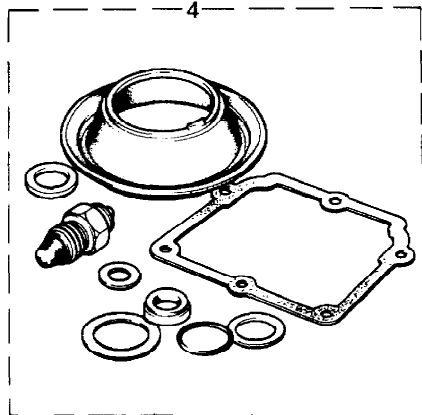

MODEL RANGE ROVER
BLOCK VS 3475
PAGE BE VC 6

ENGINE - CARBURETTER GASKET KIT - SOLEX TYPE

ILL	PART NO	DESCRIPTION	QTY	REMARKS
1	RTC1481	Gasket Pack	2	
2	RTC1482	Needle Valve Pack	2	
3	AAU7219	Emission Pack 12,000 Miles	2	
4	AAU2967	Emission Pack 24,000 Miles	2	

Parts Not Applicable to USA.