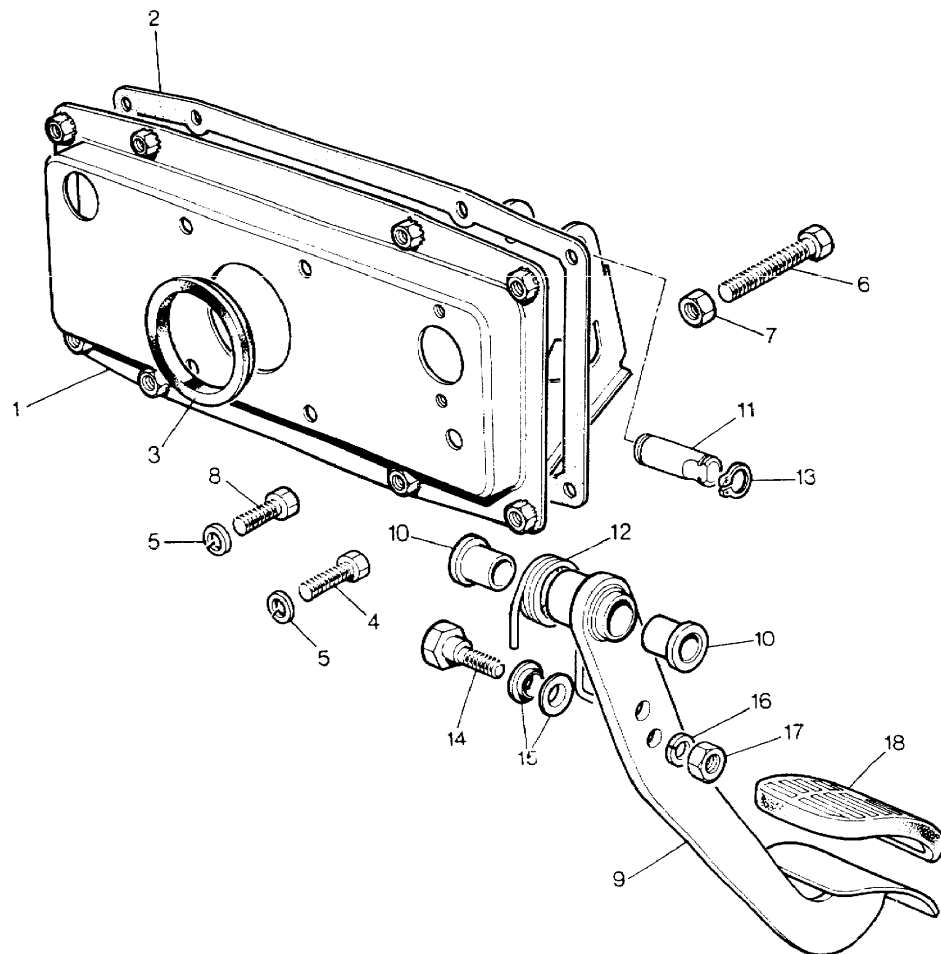

MODEL RANGE ROVER
BLOCK TS 5754
PAGE GA 8

ENGINE CONTROLS - CLUTCH PEDAL AND MOUNTING PLATE - LOCKHEED

ILL	PART NO	DESCRIPTION	QTY	REMARKS
1	575826	Mounting Plate & Pedal Brkts	1	Manual & Automatic
2	572498	Gasket	1	
3	592199	Sealing ring	1	
4	SH605081L	Screw	2	
5	WM600051L	Spring Washer	8	
6	SH606051L	Screw For Pedal Stop	1	
7	NT606041L	Nut	1	
8	SH605061L	Screw	6	
9	575816	Clutch Pedal	1	RH Stg
	575815	Clutch Pedal	1	LH Stg
10	CRC2797	+Bushes	2	
11	572467	Pedal Shaft	1	
12	575870	Return Spring	1	
13	CCN110L	Circlip	2	
14	90575807	Pivot Bolt	1	
15	575806	Nylon Bearing	2	
16	WM600061L	Spring Washer	1	
17	NH606041L	Nut	1	
18	575818	Clutch Pedal Rubber	1	

Parts Not Applicable to USA.

300