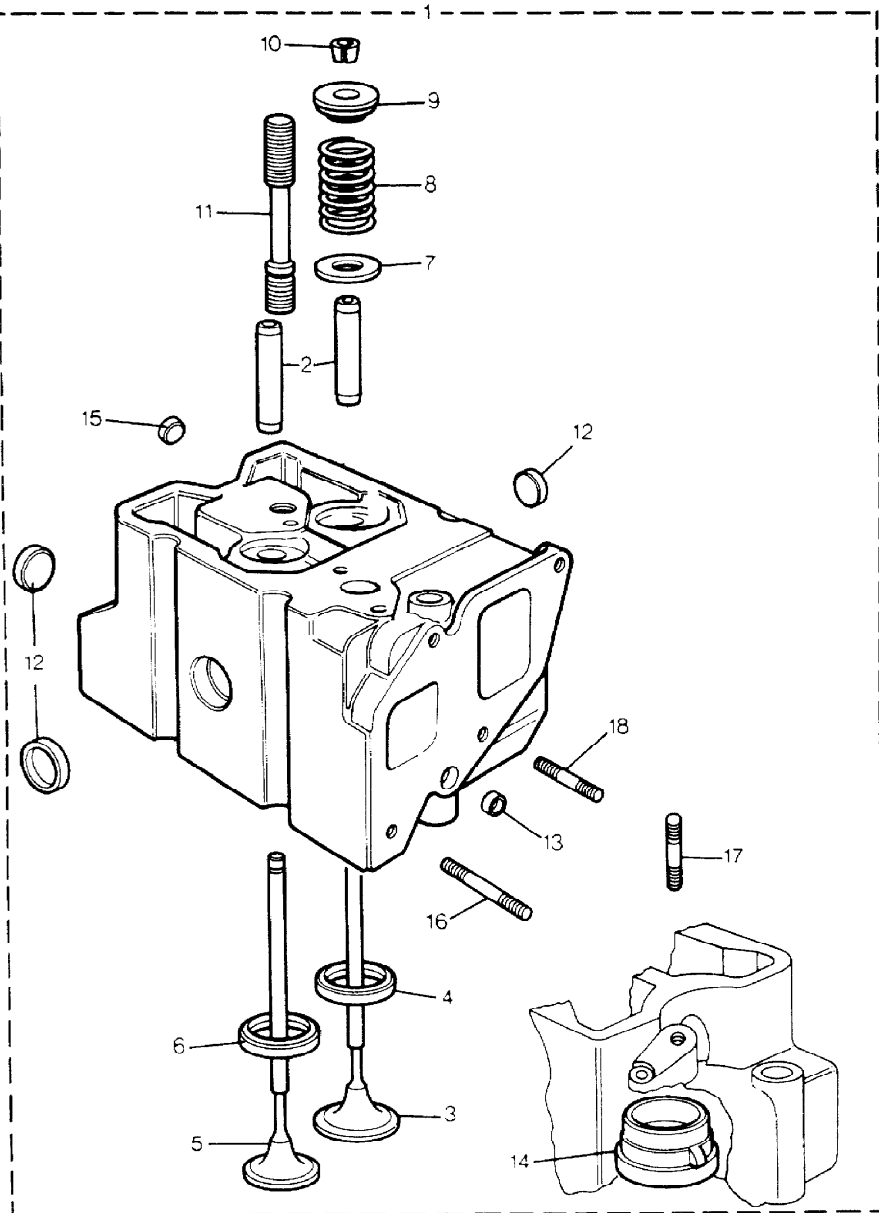

Parts Not Applicable to USA.

TYPICAL ILLUSTRATION

VS3291

MODEL RANGE ROVER  
BLOCK VS 3268A  
PAGE BC DT 10

ENGINE - 2500 TURBO DIESEL - VALVE ROCKERS

ILL	PART NO	DESCRIPTION	QTY	REMARKS
1	AEU2059L	VALVE ROCKER ASSY	4	
2	AEU2062L	+Pedestal	4	
3	AEU2063L	+Inlet Rocker	4	
4	AEU2067L	+Bush	4	*
5	AEU2064L	+Exhaust Rocker	4	
6	AEU2065L	+Adjustment Screw	8	
7	NH108041L	+Nut M8	8	
8	AEU2060L	Dowel	4	
9	AEU2061L	Spring Plate	4	
10	NH112041L	Nut M12-Rockers/Head	8	)NR112091 N.S.P.
11	WA112081L	Plain Washer M12	8	)Washer Faced Nut
12	AEU2070L	Push Rod	8	
13	AEU2069L	Cam Follower	8	
14	AEU2071L	Oil Pipe-Rockers	1	**
15	AEU2072L	Sealing Washer	10	
16	AEU2073L	Banjo Bolt	4	
17	AEU2074L	Banjo Bolt	1	
18	56667	P Clip	1	
19	SH105121L	Screw M5x12mm	1	
20	WA105041L	Plain Washer	1	