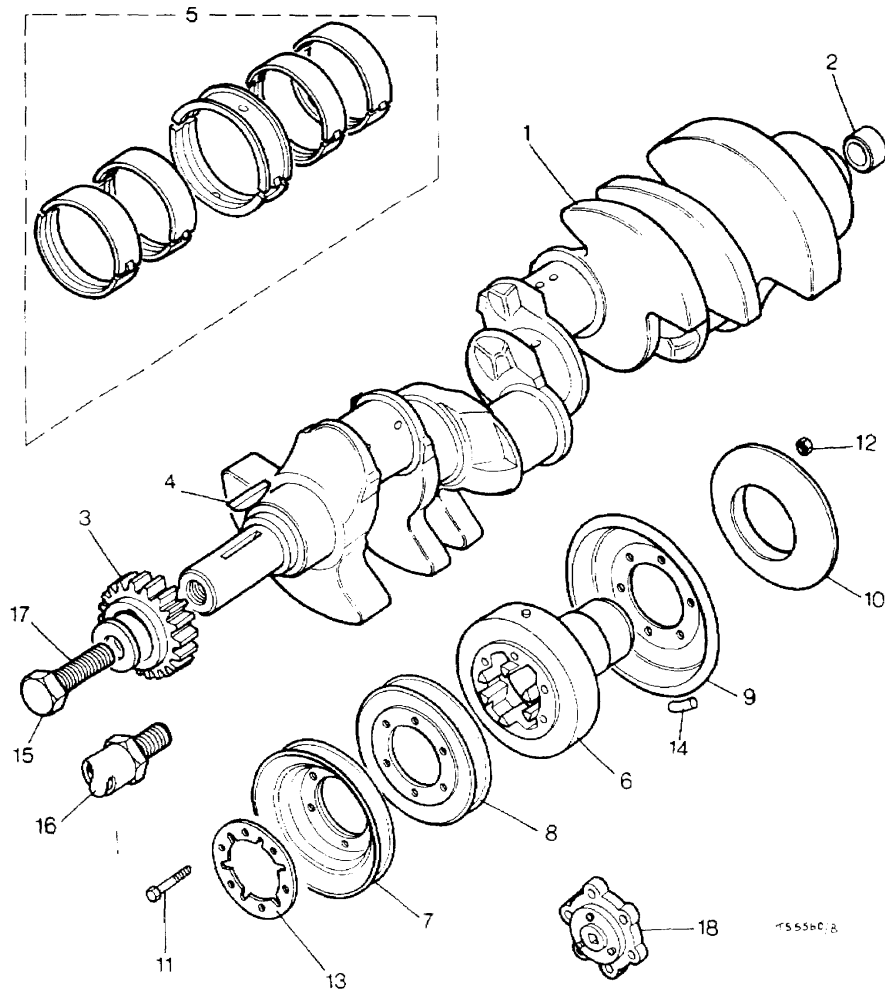

MODEL RANGE ROVER
BLOCK TS 5560/B
PAGE BA VI 12.02

ENGINE (E.F.I.) - CRANKSHAFT APPLICABLE TO ALL ENGINES

ILL	PART NO	DESCRIPTION	QTY	REMARKS
14	ERC4877	Balance Weight .17oz	A/R	
	ERC4878	Balance Weight .35oz	A/R	
	ERC4879	Balance Weight .53oz	A/R	
	ERC4880	Balance Weight .71oz	A/R	
15	ERC417	Bolt-Crankshaft to Damper	1	
17	ERC416	Plain Washer	1	
16	610178	Starting Dog	1	
17	602411	Plain Washer	1	
	611612	Driving Belt-Water Pump	1	
	ERC675	Driving Belt-Water Pump	1	)Police From)22D01455B)24D03834B)25D04775B
18	ETC7419	Adaptor-Crank-Pulley	1	

NOTE: Latest Condition Does Not Have Thrust Plate On Bottom Half Of Centre Bearing
Parts Not Applicable to USA.

TS 5560 B