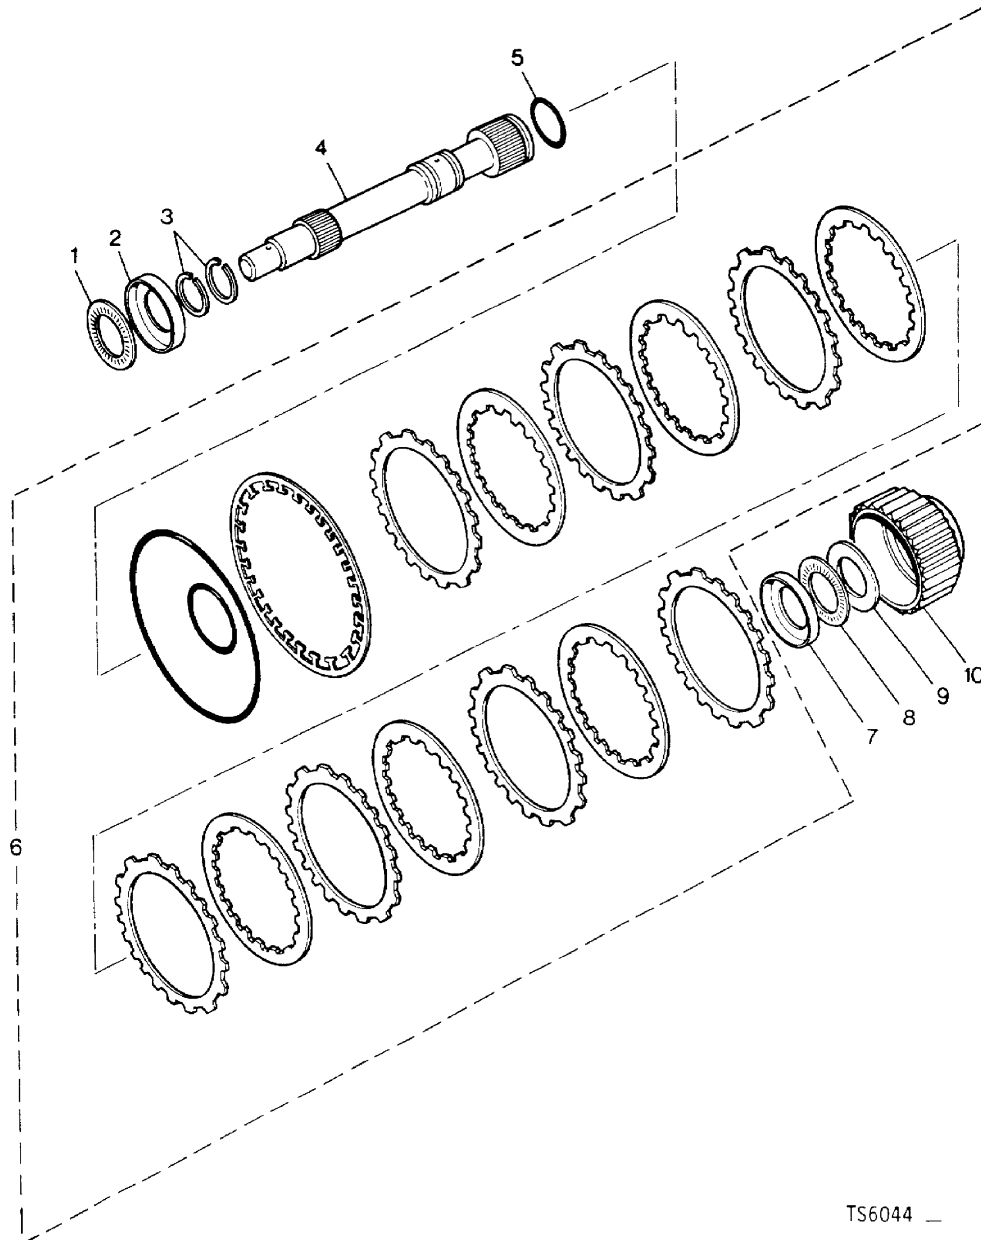

MODEL RANGE ROVER
BLOCK TS 6044
PAGE CC A 4

AUTOMATIC TRANSMISSION - ZF - CLUTCH 'A'

ILL	PART NO	DESCRIPTION	QTY	REMARKS
1	NSS	Axial Needle Cage	1	*
2	RTC5143	Angle Disc	1	
3	NSS	R. Ring	2	*
4	RTC5141	Inputshaft	1	
5	NSS	O Ring	1	**
6	RTC5142	Kit-Coupling	1	
7	NSS	Axial Washer	1	*
8	NSS	Axial Needle Cage	1	*
9	NSS	Axial Washer	1	*
10	RTC5144	Disc Carrier	1	

NSS = Not Supplied Separately

* Part of Bearings Kit RTC5101.

** Part of Gaskets & Seals Kit RTC5100.

Parts Not Applicable to USA.

TS6044 _