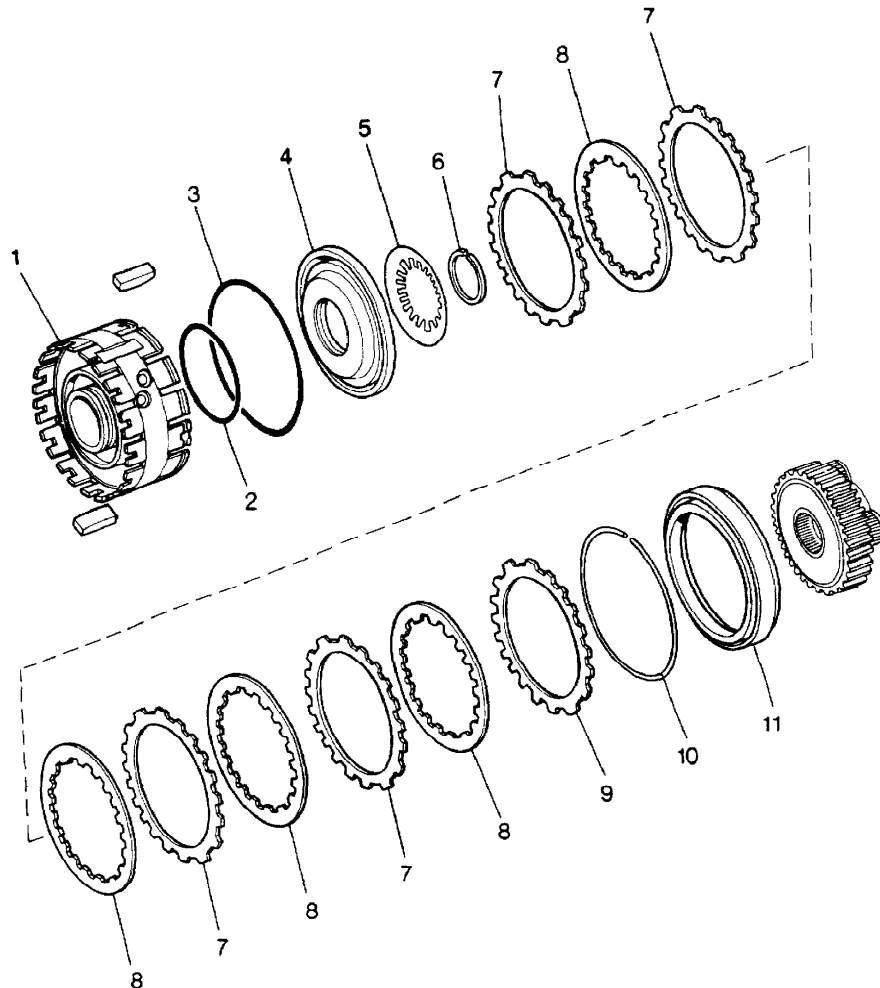

MODEL RANGE ROVER
BLOCK TS 6048
PAGE CC A 14

AUTOMATIC TRANSMISSION - ZF - BRAKE 'D'

ILL	PART NO	DESCRIPTION	QTY	REMARKS
1	RTC5151	Cylinder	1	
2	NSS	O Ring	1	**
3	NSS	O Ring	1	**
4	RTC5152	Piston	1	
5	RTC5153	Disc Spring	1	
6	RTC5154	Snap Ring	1	
7	RTC5126	Clutch Disc	4	
8	RTC5127	Lined Clutch Disc	4	
9	RTC5125	Outer Clutch Disc	1	
10	RTC5128	Snap Ring	1	
11	RTC5129	Support Ring	1	

NSS = Not Supplied Separately

** Part of Gaskets And Seals Kit RTC5100

Parts Not Applicable to USA.