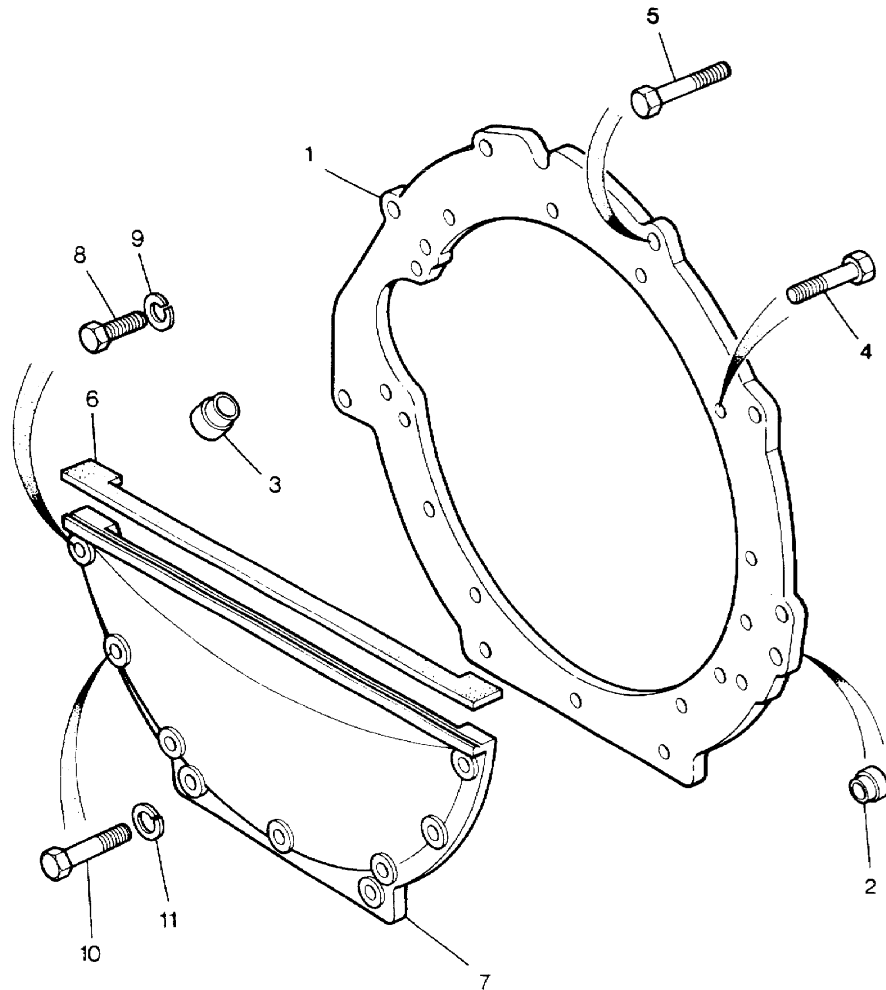

Parts Not Applicable to USA.

198

TS 5821

MODEL RANGE ROVER  
BLOCK TS 5825/A  
PAGE CB A 4

AUTOMATIC TRANSMISSION - ZF - TORQUE CONVERTER/KICKDOWN

ILL	PART NO	DESCRIPTION	QTY	REMARKS
1	FRC5981	Torque Converter	1	
2	RTC6594	Converter Housing	1	
	3290	Plug Wading	1	
3	BH506161L	Bolt 3/8"UNCx2"-Housing/Eng.	8	
4	WL600061L	Spring Washer	8	
5	FRC7706	Cover Plate	1	
6	FRC7707	Gasket-Cover Plate	1	
7	SH106151L	Screw M6x15mm-Plate/Housing	3	
8	FB110301L	Screw M10x30mm-Housing/Case	6	
9	FB110141L	Bolt M10x70mm	12	)Alternatives
		Screw M10x70mm	12	)
10	RTC4854	Kickdown Cable	1	
11	RTC4648	O Ring	1	
12	RTC4288	Spring	1	
13	RTC4658	Cam	1	
14	RTC4286	Detent Plate	1	
15	RTC4289	Seal-Shaft	1	
16	RTC4285	Selector Shaft	1	
17	RTC4290	Roll Pin	1	
18	RTC4291	Connecting Rod	1	
19	RTC4937	Switch-Inhibit/Reverse Light	1	
	RTC5203	Detent Plate	1	
20	RTC4644	Retaining Plate	1	
21	RTC4643	Spring Washer	1	
22	RTC4645	Screw	1	