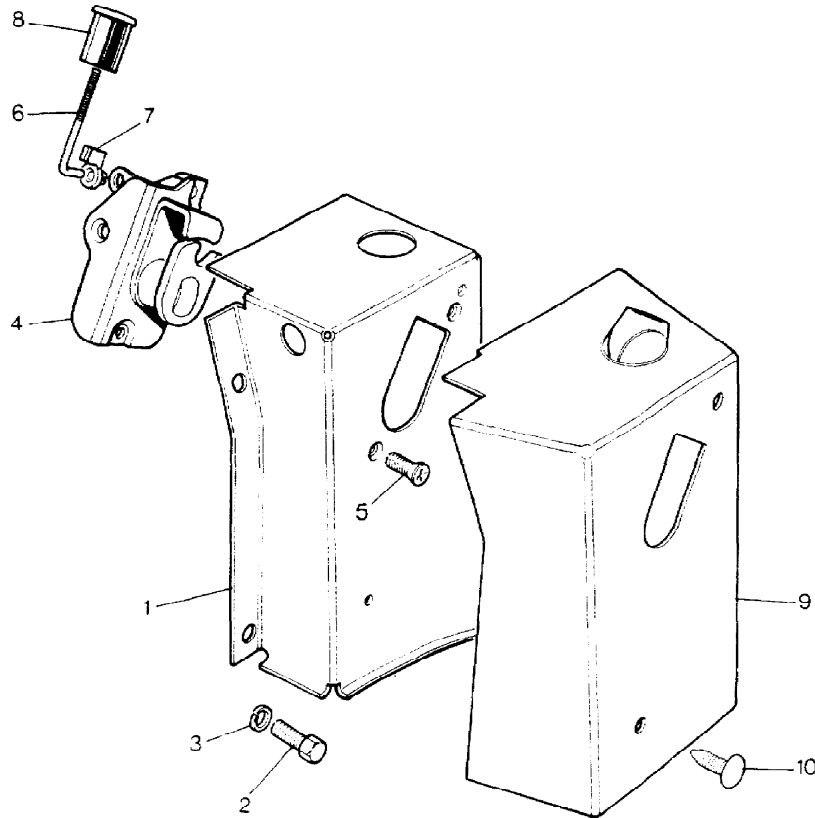

MODEL RANGE ROVER
BLOCK TS 6537
PAGE RA 24.20

SEATS - REAR SEAT RELEASE MECHANISM - 4 DOOR
- FROM INTRODUCTION OF VIN FA351033

ILL	PART NO	DESCRIPTION	QTY	REMARKS
1	MWC8292	Side Support RH	1	
	MWC8293	Side Support LH	1	
	BTR1038	Side Support RH	1	)CSK Only
	BTR1039	Side Support LH	1	)
2	SH604051L	Screw)Fixing Side	8	
3	WM600041L	Spring Washer)Support to Body	8	
4	MWC8299	Latch Plate Assembly LH	1	
	MWC8300	Latch Plate Assembly RH	1	
5	SF106201L	Screw	6	
6	MXC3909	Release Rod	2	
7	MXC1198	Linkage Clip	2	
8	MXC3073SUA	Push Button Seat Release	2	
	MXC3073LUL	Push Button Seat Release	2	
9	MWC8294SUA	Cover Side Support Rear	1	
	MWC8294LUL	Cover Side Support Rear	1	
	MWC8295SUA	Cover Side Support Rear	1	
	MWC8295LUL	Cover Side Support Rear	1	
10	MRC4283SUA	Trim Clip	4	
	MRC4283LUL	Trim Clip	4	

Colour Code:
SUA Sorrell Brown
LUL Winchester Grey

Parts Not Applicable to USA.

653