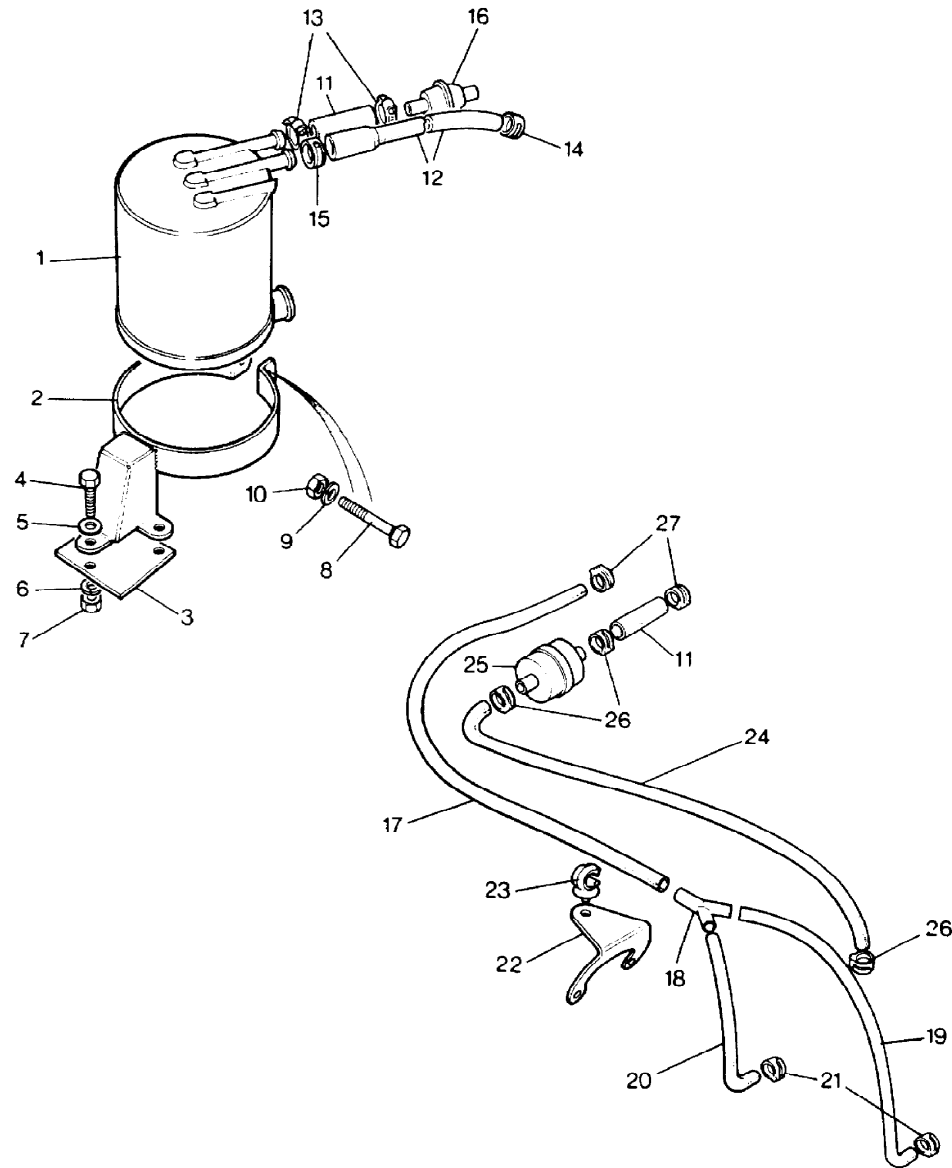

MODEL RANGE ROVER
BLOCK TS 6472A
PAGE JB 6.02

FUEL - CHARCOAL CANNISTER EVAPORATIVE LOSS CONTROL SYSTEM
FITTED FROM VEHICLE VIN NO SEA308803

ILL	PART NO	DESCRIPTION	QTY	REMARKS
1	NTC3405	Charcoal Cannister	1	
2	NRC2099	Mounting Bracket	1	
3	NRC2268	Stiffener Plate	1	
4	SH605051L	Screw	3	
5	WA108051L	Plain Washer	10	
6	WL108001L	Spring Washer	3	
7	NH505041L	Nut	3	
8	SH604101L	Bolt	1	
9	WM600041L	Spring Washer	1	
10	NH604041L	Nut	1	
11	ERC4176	Connector Tube Charcoal Cannister to Vent Pipe	1	Carb Models
	577459	Connector Tube Charcoal Cannister	1	PI Models
12	ETC6114	Vent Pipe Centre Connection	1	
13	UKC3794L	Hose Clip	2	
14	UKC3795L	Clip	1	
15	UKC3798L	Clip	1	
16	NTC3891	Pressure/Vacuum Valve	1	Carb Models
17	NTC3861	Hose Y Piece to Filter	1	)
18	566724	Connector to Y Piece	1	)
19	NTC3763	Vent Pipe to RH Carburetter	1	)
20	NTC3764	Vent Pipe to LH Carburetter	1	) Carb Models
21	UKC3803	Hose Clip	2	)
22	NTC3862	Bracket	1	)
23	NTC3863	Clip for Y Piece	1	)
24	ERC8874	Vent Pipe Engine to Cannister	1	)
25	606168	Breather Filter	1	)
26	UKC3794L	Hose Clip	3	)
27	UKC3798L	Hose Clip	1	)

Parts Not Applicable to USA.