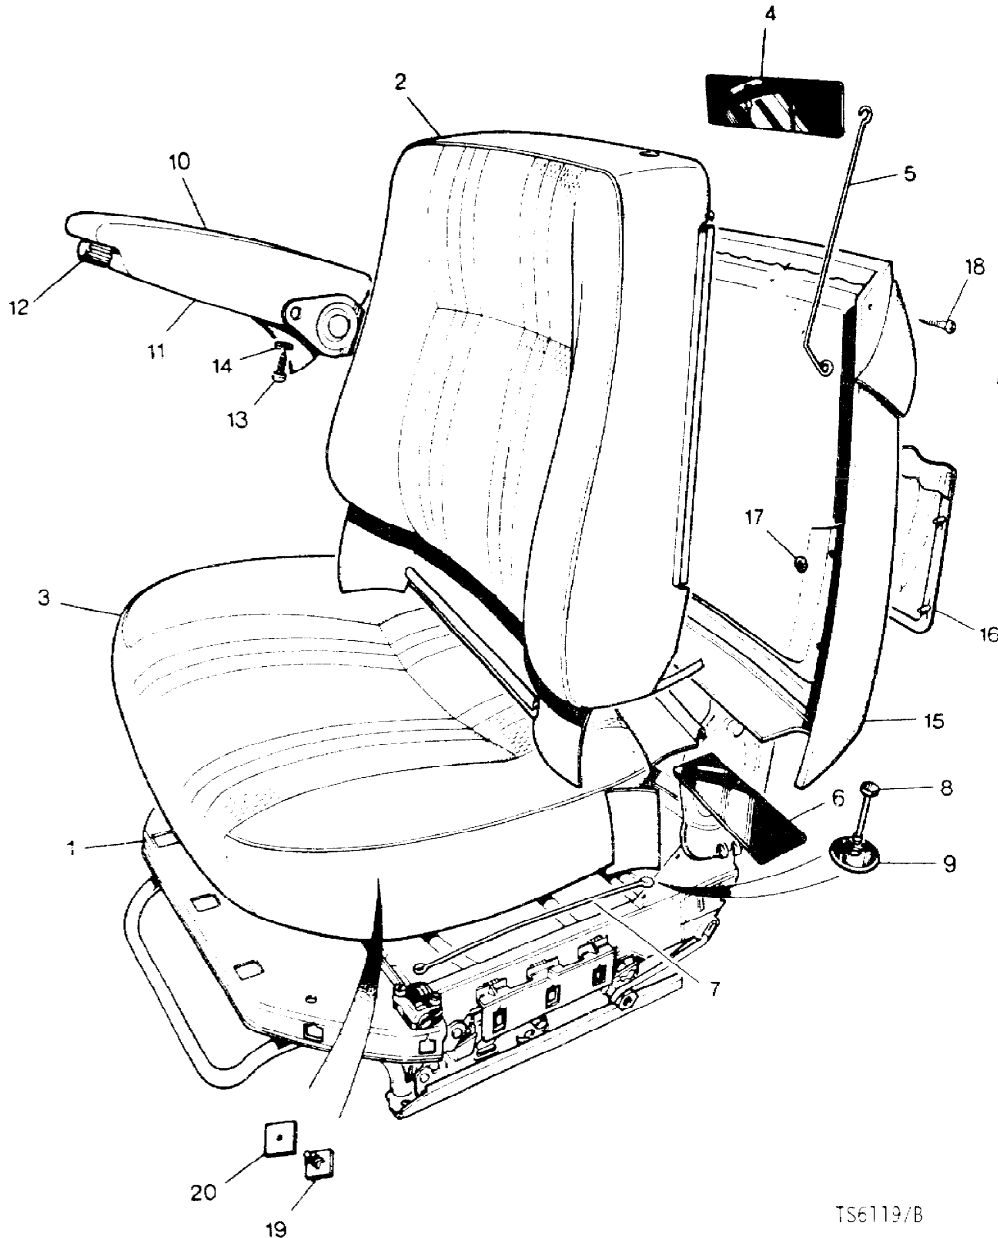

MODEL RANGE ROVER
BLOCK TS 6119B
PAGE RA 14.64

SEATS - FRONT SEATS - ELECTRIC - 4 DOOR - CONTINUED

ILL	PART NO	DESCRIPTION	QTY	REMARKS
	RTC6522	+Cover Armrest-RH-Velour	1	Brogue
	RTC6524	+Cover Armrest-RH-Velour	1	Winchester Grey
	RTC6523	+Cover Armrest-LH-Velour	1	Brogue
	RTC6525	+Cover Armrest-LH-Velour	1	Winchester Grey
12	MUC1121LP	+Knob Armrest	2	Upto VIN EA351032
	MUC1121SUA	+Knob Assy	2	)From VIN
	MUC1121LUL	+Knob Assy	2	)FA351033
13	SH605061L	+Screw-Armrest Fixing	4	
14	WM600051L	+Spring Washer-Armrest Fixing	4	
15	STC165	+Rear Panel Assy-Leather	2	Upto VIN EA351032
	MWC8594SUA	+Rear Panel Assy-Leather	2	)From VIN
	MWC8594LUL	+Rear Panel Assy-Leather	2	)FA351033
	MWC8593AUE	+Rear Panel Assy-Velour	2	
	MWC8593LUL	+Rear Panel Assy-Velour	2	
16	MWC5754LR	+Pocket Assy-Leather	3	Upto VIN EA351032
	MWC8653SUA	+Pocket Assy-Leather	2	)From VIN
	MWC8653LUL	+Pocket Assy-Leather	2	)FA351033
	MWC8652SUA	+Pocket Assy-Velour	2	
	MWC8652LUL	+Pocket Assy-Velour	2	
17	AN104041L	Push On Fix	12	
18	DA606061L	Screw	4	
19	MUC8995	Velstud Fastener	12	
20	MUC8996	Velcro Seal	12	

Colour Code:
LP - Silver Grey
LR - Steel Grey
AUE - Brogue
LUL - Winchester Grey
SUA - Sorrell

634

TS6119/B