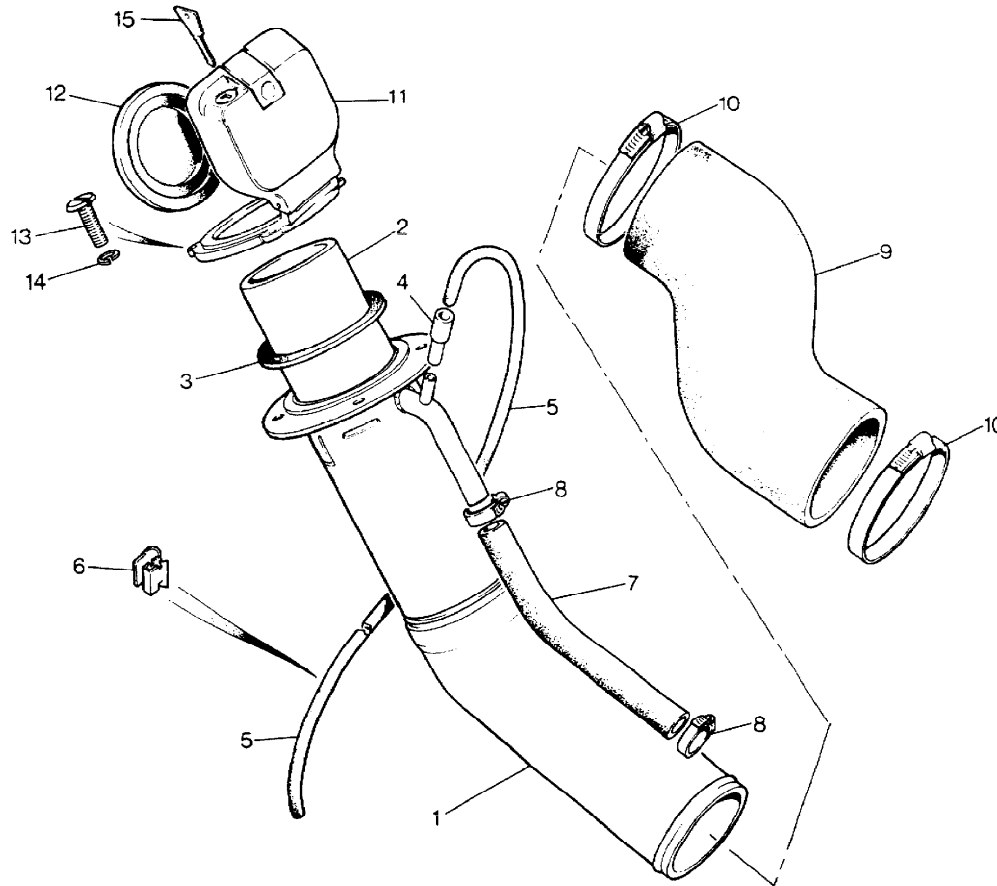

Parts Not Applicable to USA.

344

MODEL RANGE ROVER  
BLOCK TS 5617  
PAGE JA 10

FUEL - FUEL FILLER UP TO VEHICLE NO CA274120 - 2 DOOR  
CA273922 - 4 DOOR

ILL	PART NO	DESCRIPTION	QTY	REMARKS
1	NRC2336	Fuel Filler Assembly	1	
	NTC2220	Fuel Filler Assembly	1	Australia Only
2	NRC7817	Extension Tube	1	) One Piece
	NRC8272	Extension Tube	1	) Three Piece
3	NRC9483	Seal	1	) Check Before
4	578055	Breather Connection	1	) Ordering
5	575865	Breather Pipe And Valve	1	
6	575852	Pipe Clip	3	
7	NTC2787	Breather Tube	1	
8	CN100258	Clip	2	
9	NTC1595	Rubber Sleeve - Filler	1	
10	CJ600564	Clip	2	
11	598820	Filler Cap And Lock	1	
12	608419	+Seal For Cap	1	
13	SP910201L	Screw	4	
14	WM702001L	Spring Washer	4	
15	17H2475L	Key Blank	1	
	MTC1815	Lockset Tailgate and Fuel Filler	1	
	NTC2914	Label Lead Free Instruction	1	