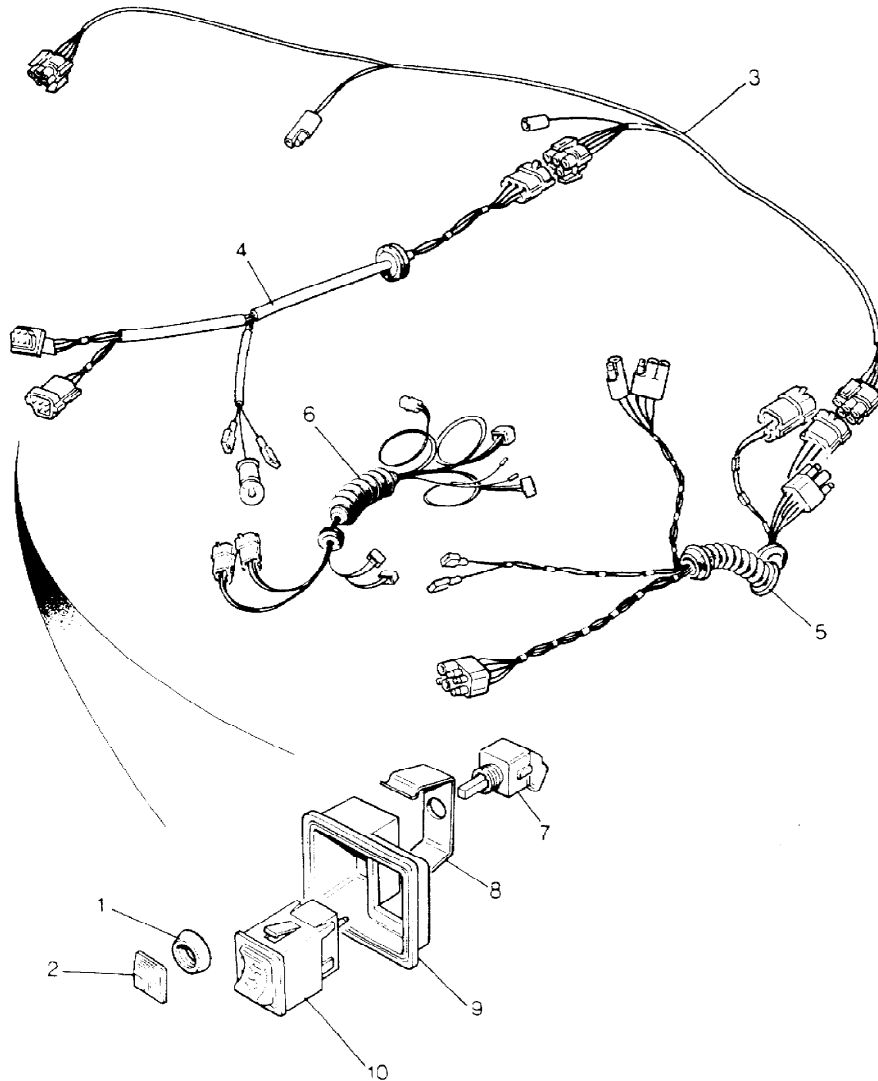

MODEL RANGE ROVER
BLOCK TS 6076B
PAGE MB 22.02

BODY ELECTRICS - MIRROR SWITCH/HARNESS FROM VIN DA273923

ILL	PART NO	DESCRIPTION	QTY	REMARKS
1	PRC4273	Locking Ring-Switch	1	
2	DRC2495	Knob for Switch	1	
3	PRC6312	Cable Assy Elec Mirrors	1	Upto VIN GA
4	PRC6062	Cable Assy-Mirror Switches and Clock	1	Note(1)
	PRC6906	Cable Assy-Mirror Switches and Clock	1	Power Seats Note(2)
	PRC8054	Cable Assy-Mirror Switches and Clock	1	Manual Seats
5	PRC6313	Cable Assy-Window Lift and Central Locking	2	
	PRC7892	Cable Assy-Window Lift and Central Locking-Drivers Door	1	2 Door Upto VIN GA414201
	PRC8335	Cable Assy-Window Lift and Central Locking-Drivers Door	1	2 Door From VIN GA414202
	PRC7891	Cable Assy-Window Lift and Central Locking-Passenger Door	1	2 Door Upto VIN GA414201
	PRC8334	Cable Assy-Window Lift and Central Locking-Passenger Door	1	2 Door From VIN GA414202
	PRC7806	Cable Assy-Window Lift +Central Locking-Drivers Door	1	4 Door
6	PRC8091	Cable Assy-Window Lift +Central Locking-Passengers Door	1	4 Door Upto VIN GA440778
	PRC8411	Cable Assy-Window Lift +Central Locking-Passengers Door	1	4 Door From VIN GA440779
7	DRC2481	Control Switch-Door Mirror	1	
8	MWC2379	Retaining Spring	1	
9	MWC1577	Finisher	1	
10	PRC5751	Mirror Changeover Switch	1	

Notes: 1) Up to VIN EA320753 Manual
EA320337 Automatic
2) From VIN EA320754 Manual
EA320338 Automatic

442