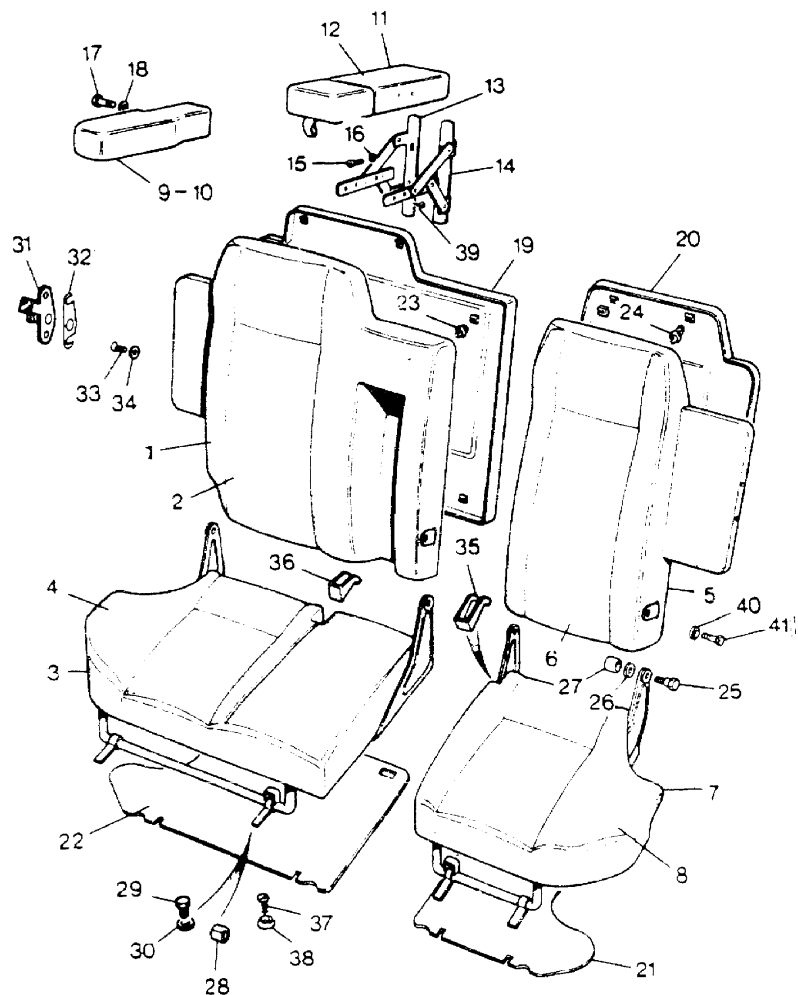

MODEL RANGE ROVER
BLOCK TS 6078B
PAGE RA 18.20

SEATS - REAR SEATS CONTINUED

ILL	PART NO	DESCRIPTION	QTY	REMARKS
	MWC5278LUL	+Cover Assy 2/3 Cushion	1	)
	MXC4807SUA	+Cover Assy 2/3 Cushion	1	)Leather ***
	MXC4807LUL	+Cover Assy 2/3 Cushion	1	)
	BTR606SUA	+Cover Assy 2/3 Cushion	1	CSK Only
5	MWC4487BC	Squab Assy 1/3 Seat	1	)Velour
	MWC4487LP	Squab Assy 1/3 Seat	1	)*
	MWC7021AUE	Squab Assy 1/3 Seat	1	)Velour
	MWC7021LUL	Squab Assy 1/3 Seat	1	)**
	MWC9699AUE	Squab Assy 1/3 Seat	1	)Velour
	MWC9699LUL	Squab Assy 1/3 Seat	1	)***
	MWC5099LR	Squab Assy 1/3 Seat	1	Leather *
	MXC1347SUA	Squab Assy 1/3 Seat	1	)Leather **
	MXC1347LUL	Squab Assy 1/3 Seat	1	)
	MWC9803SUA	Squab Assy 1/3 Seat	1	)Leather -
	MWC9803LUL	Squab Assy 1/3 Seat	1	)From GA399973
	MXC6986SUA	Squab Assy 1/3 Seat	1	)Upto GA414201
	MXC6986LUL	Squab Assy 1/3 Seat	1	)GA414202
6	MWC1687BC	+Cover Assy 1/3 Squab	1	)Velour
	MWC1687LP	+Cover Assy 1/3 Squab	1	)*
	MWC7027AUE	+Cover Assy 1/3 Squab	1	)Velour
	MWC7027LUL	+Cover Assy 1/3 Squab	1	)**
	MXC4833AUE	+Cover Assy 1/3 Squab	1	)Velour
	MXC4833LUL	+Cover Assy 1/3 Squab	1	)***
	MWC5281LR	+Cover Assy 1/3 Squab	1	Leather *
	MWC5281SUA	+Cover Assy 1/3 Squab	1	)Leather **
	MWC5281LUL	+Cover Assy 1/3 Squab	1	)
	MXC4816SUA	+Cover Assy 1/3 Squab	1	)Leather ***
	MXC4816LUL	+Cover Assy 1/3 Squab	1	)
	BTR607SUA	+Cover Assy 1/3 Squab	1	CSK Only

Colour Code

AA - Flipjack	LR - Steel Grey
AE - Palamino	LS - Grey
AUE - Brogue	LUL - Winchester Grey
BC - Bracken	SUA - Sorrell Brown
LP - Silver Grey	

* Upto VIN EA351032

**From VIN FA351033
Upto VIN GA399972

***From VIN GA399973