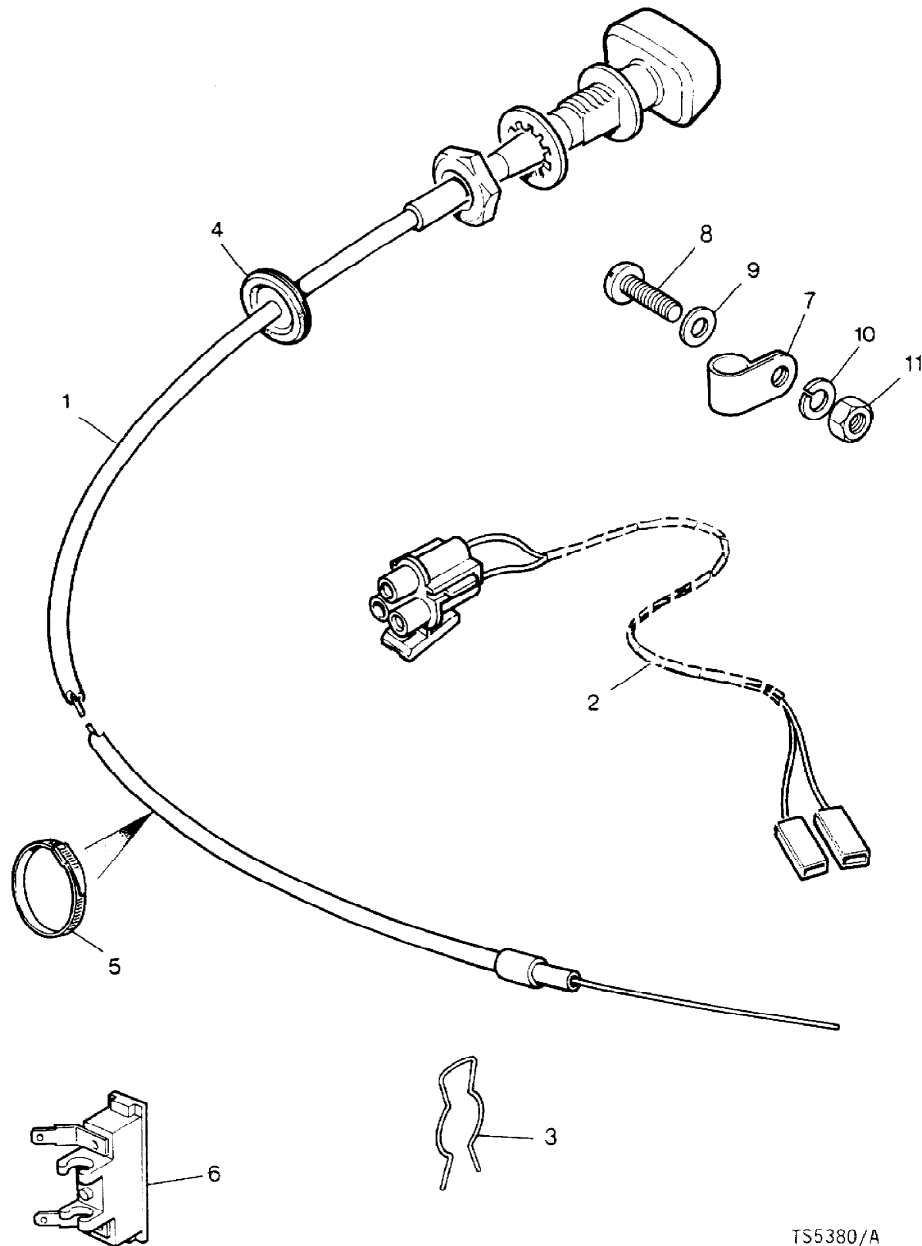

MODEL RANGE ROVER
BLOCK TS 5380/A
PAGE GA 4

ENGINE CONTROLS - CHOKE CABLES - CARBURETTOR VEHICLES ONLY.

ILL	PART NO	DESCRIPTION	QTY	REMARKS
1	NRC9094	Choke Cable	1	RH Stg)With Solex
	NRC9095	Choke Cable	1	LH Stg)Carbs.
	NTC3690	Choke Cable	1	RH & LH Stg With SU Carburettors
2	PRC4185	Cable Assembly Choke Switch	1	
3	538890	Spring Clip Retaining Carb End of Cable	1	
4	235113	Grommet Cable at Dash	1	
5	RTC222	Cleat Retaining Cable	1	RH Stg
	594594	Cleat Retaining Cable	1	LH Stg
6	RTC5816	Choke Switch	1	
7	AEU1581	Clip)Retaining	1	
8	257017	Screw)Switch Lead to	1	
9	WA702101L	Plain Washer)Steering Column	1	
10	WM702001L	Spring Washer)Support	1	
11	HN2005L	Nut)	1	

Parts Not Applicable to USA.

297