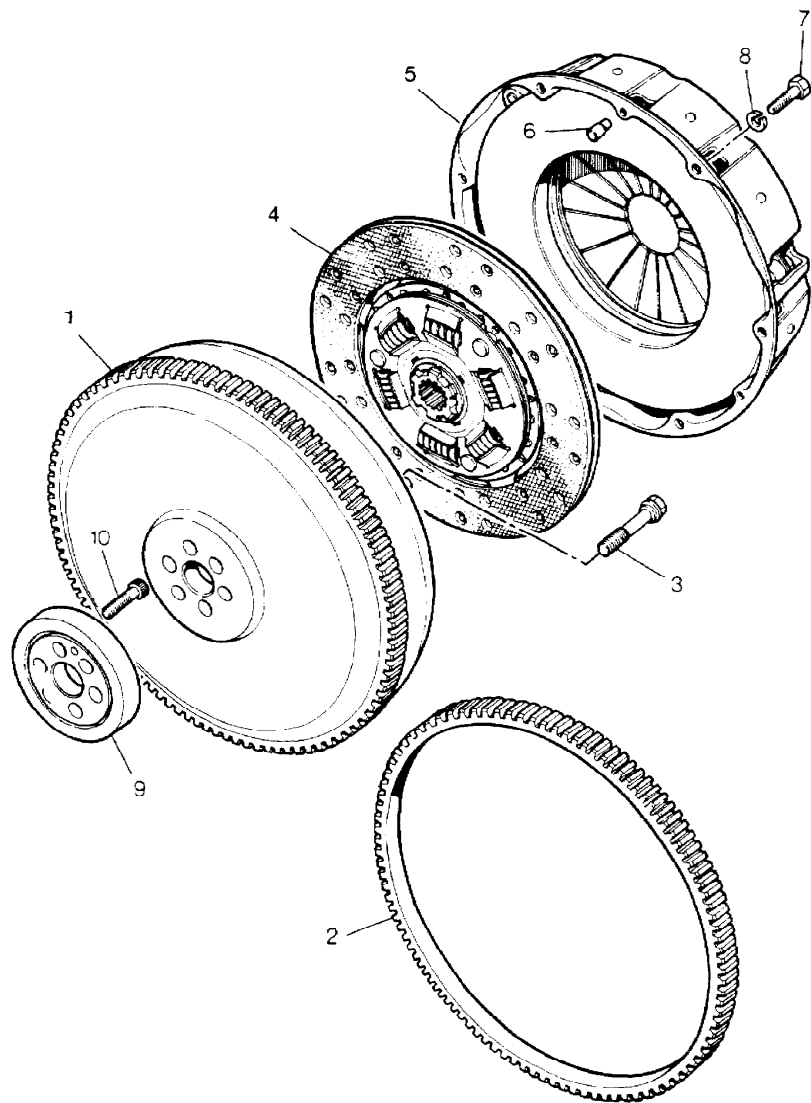

Parts Not Applicable to USA.

MODEL RANGE ROVER  
BLOCK VS 3296A  
PAGE BJ DT 8

ENGINE - 2500 TURBO DIESEL - FLYWHEEL & CLUTCH

ILL	PART NO	DESCRIPTION	QTY	REMARKS
1	RTC4945	FLYWHEEL & STARTER RING	1	
2	RTC4927	+Starter Ring	1	
3	RTC6731	Bolt-Flywheel/Crank M10x60mm	6	
4	FTC576	Clutch Plate	1	
5	FTC575	Clutch Cover	1	
6	ETC9063	Dowel-Cover/Flywheel	3	
7	SX108201L	Screw M8x20mm HT	6	
8	WL108001L	Spring Washer	6	
9	AEU2293L	Spacer	1	
10	AEU2239L	Screw-Spacer/Crankshaft	1	
	FRC9568	Release Bearing	1	
	576137	Fork-Release Lever	1	
	571163	Clip	1	
	576203	Staple	1	