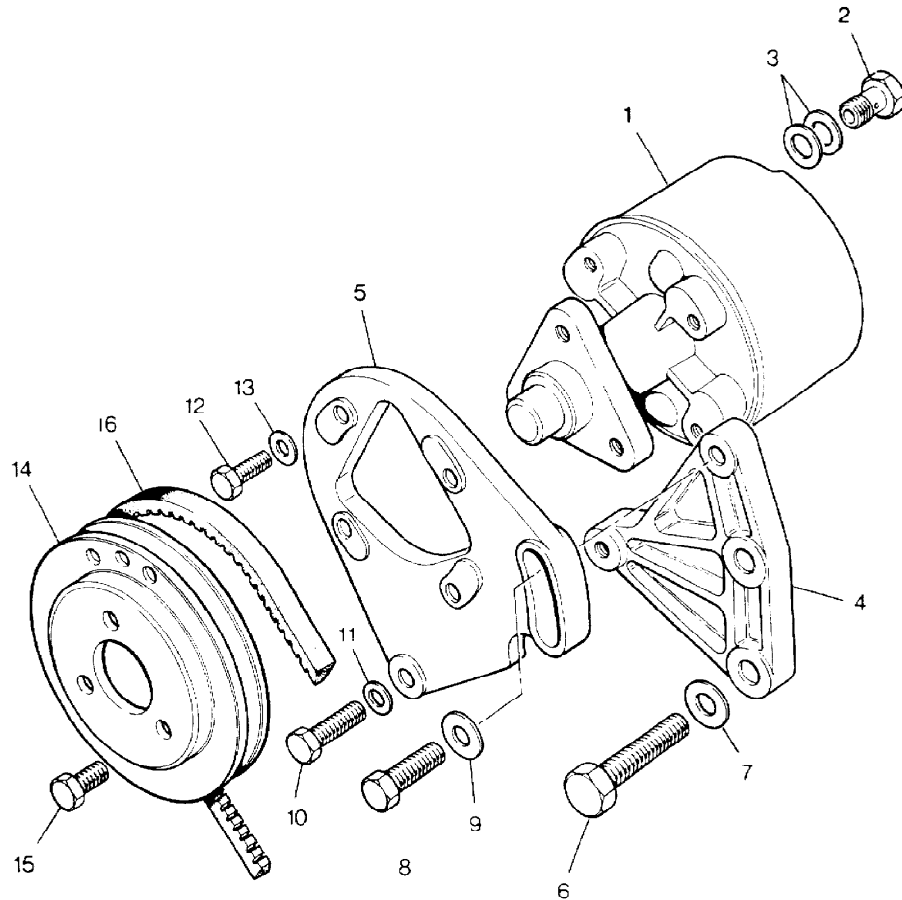

MODEL RANGE ROVER
BLOCK TS 6299
PAGE BG DT 4

ENGINE - 2400 TURBO DIESEL - STEERING PUMP

ILL	PART NO	DESCRIPTION	QTY	REMARKS
1	ETC9081	Steering Pump-Series 200	1	Upto 11A33463
	ERR521	Steering Pump	1	From 11A33464
	NTC8289	Steering Pump	1	From Sept 1990
2	RTC6833	Banjo	1	No Longer Available
3	RTC5675	Sealing Washers-Banjo	2	
4	ETC9074	Bracket P.A.S. Pump	1	RHD
	ETC9075	Bracket P.A.S. Pump	1	LHD
5	ETC9076	Bracket P.A.S. Pump	1	RHD
6	BH114101L	Bolt M14x50mm Long	2	RHD
7	WA114001	Plain Washer	2	RHD
8	BH112091L	Bolt M12x45mm Long	1	
9	WA112081L	Plain Washer M12	1	
10	SH108451	Screw M8x45mm Long	1	RHD
11	WA108051L	Plain Washer	1	RHD
12	BH106061L	Bolt M6x30mm Long	4	
13	WA106041L	Plain Washer	4	
14	ETC9082	Pulley-P.A.S Pump	1	
15	SH108161L	Screw M8x16mm Long	3	
16	ETC9080	Drive Belt-P.A.S Pump	1	
	RTC5935	Seal Kit	1	

Parts Not Applicable to USA.

134

TS6299