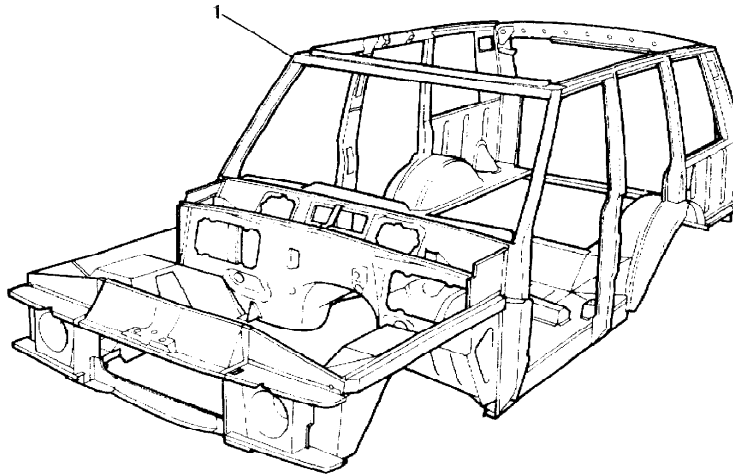

\* Not Interchangeable With GA Model  
Year With Aluminium Floor.

Parts Not Applicable to USA.

480

TS5744

MODEL RANGE ROVER  
BLOCK TS 5745  
PAGE NC 2.50

BODY FRAME - 4 DOOR

ILL	PART NO	DESCRIPTION	QTY	REMARKS
1	MUC6201	BODY FRAME ASSEMBLY	1	)4 Door * )No Longer )Available )Conditional
	MXC3147	BODY FRAME ASSEMBLY	1	4 Door **
	MXC5636	BODY FRAME ASSEMBLY	1	***
	MXC7611	BODY FRAME ASSEMBLY	1	From VIN GA399973 Upto VIN GA427920
	MXC7769	BODY FRAME ASSEMBLY	1	From VIN GA427921 Upto VIN GA441003