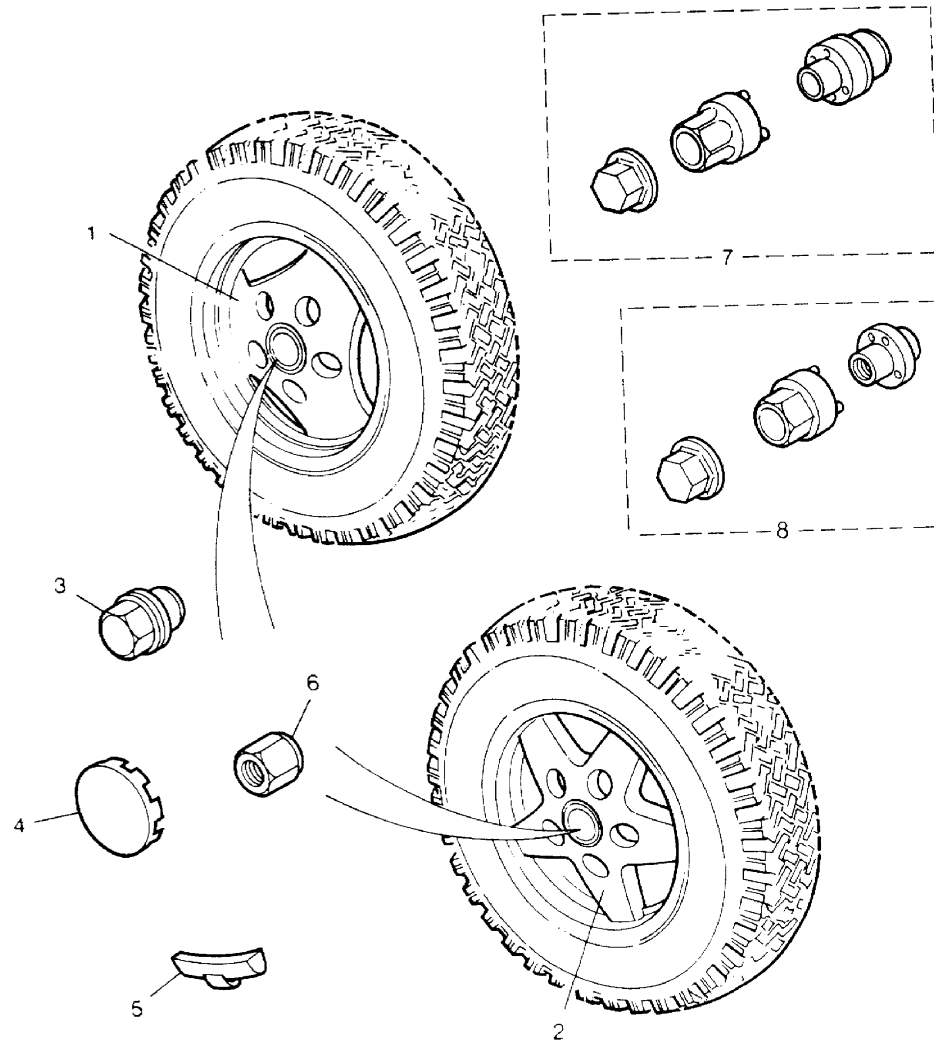

MODEL RANGE ROVER
BLOCK TS 6056B
PAGE EB 12

ROAD WHEELS

ILL	PART NO	DESCRIPTION	QTY	REMARKS
1	NTC2165	Road Wheel Steel	5	
	NTC2310	Road Wheel Alloy-Basic Tubed Tyre-Silver	5	)
	NTC2320	Road Wheel Alloy-Vogue Tubed Tyre-Grey	5	)Upto VIN)CA273922
	NTC2770	Road Wheel Alloy-Basic Tubeless Tyre-Silver	5	)Upto VIN)CA273922
	NTC1346	Road Wheel Alloy-Vogue Tubeless Tyre-Grey	5	)
	NTC1346HBL	Alloy-Cypress Green	5	)Vehicles From)VIN DA273923
	NTC1346JCV	Alloy-Caspian Blue	5	
	NTC1346NCM	Alloy-Chamonix White	5	
	NTC1346AUF	Alloy-Cairngorm Brown	5	
	NTC1346PUE	Alloy-Beluga Black	5	
	NTC1346RUT	Alloy-Gun Metal Grey	5	
	NTC2320AUF	Alloy-Cairngorm Brown-Tubed	5	
	NTC2320PUE	Alloy-Beluga Black-Tubed	5	
	NTC1346HUL	Alloy-Ardenne Green	5	
	NTC1346LUQ	Alloy-Westminster Grey	5	
	NTC1346JUJ	Alloy-Plymouth Blue	5	
	NTC1346MUD	Alloy-Aspen Silver	5	
	NTC1346CUH	Alloy-Trocadero Red	5	
	NTC1346NUC	Alloy - Alpine White	5	

Grey/Green Blue Roadwheels Have
Silver Rims & Painted Centres.

Parts Not Applicable to USA.