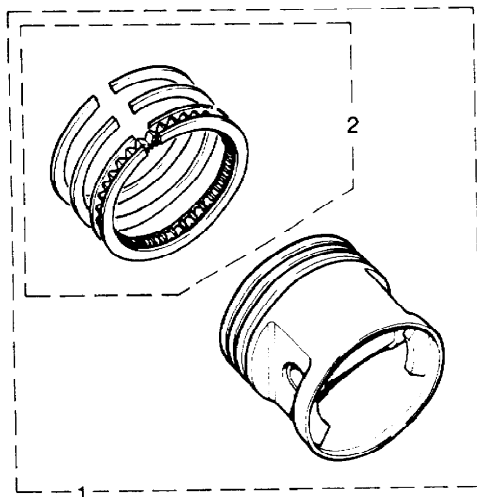

\* Part Of Gasket Kit RTC3306.

Parts Not Applicable to USA.

MODEL RANGE ROVER  
BLOCK 4 RE 170A  
PAGE BA VC 10

ENGINE - (CARB) - CONNECTING ROD PISTON & RINGS

ILL	PART NO	DESCRIPTION	QTY	REMARKS
1	RTC2186S	Piston, Gudgeon Pin & Rings Assembly-STD	8	) 8.13:1 CR *
	RTC218620	Piston, Gudgeon Pin & Rings Assembly .020" O/S	8	)
	RTC2295S	Piston, Gudgeon Pin & Rings Assembly-STD	8	) 9.35:1 CR **
	RTC229520	Piston, Gudgeon Pin & Rings Assembly .020" O/S	8	)
2	RTC2408	+Kit Piston Rings, STD	8	
	RTC240820	+Kit Piston Rings, .020" O/S	8	
3	602082	CONNECTING ROD & CAP ASSY	8	
4	602609	+Bolt-Cap/Rod	16	
5	602061	+Nut-Cap/Rod	16	
6		Kit-Bearing-Conn Rod		
	RTC2117	STD	1	) Crankshaft
	RTC211710	0.010" O/S	1	) Set
	RTC211720	0.020" O/S	1	)