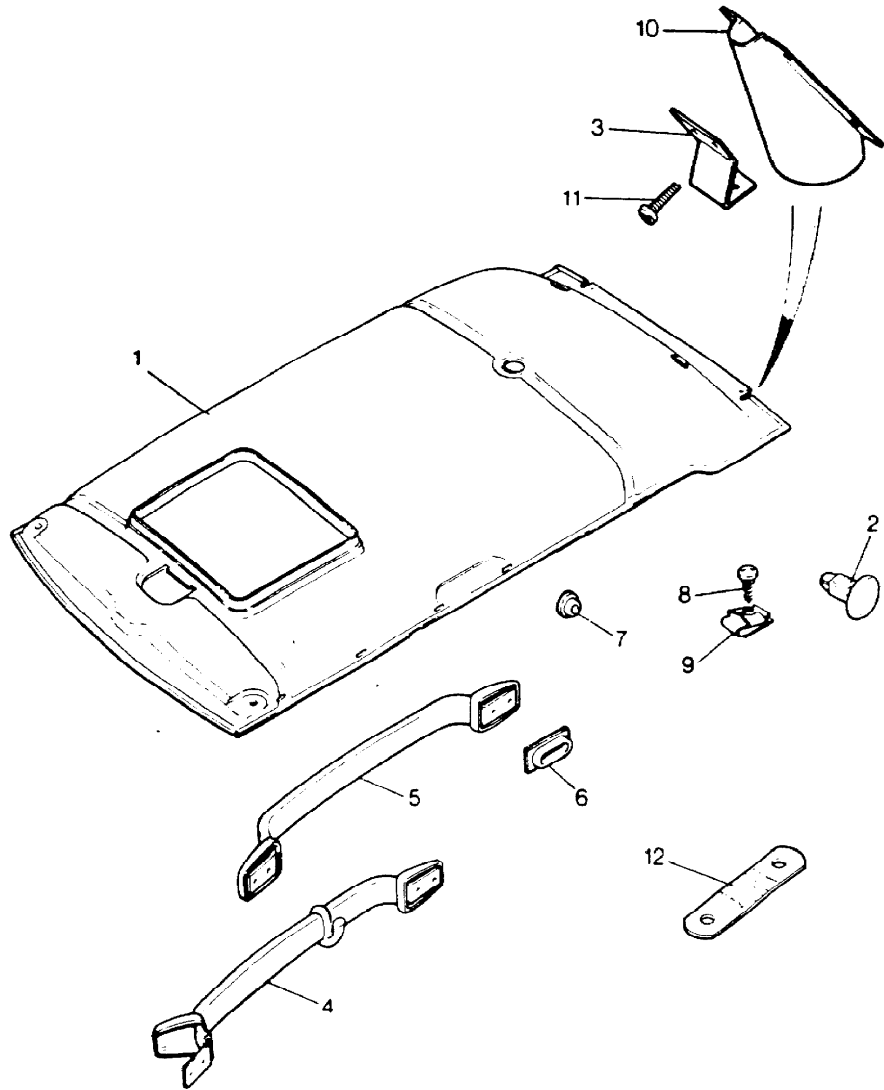

MODEL RANGE ROVER
BLOCK TS 6321/C
PAGE PB 20.06

TRIM - HEADLINING - SUN ROOF

ILL	PART NO	DESCRIPTION	QTY	REMARKS
1	MWC6002LUM	Headlining Assembly	1	CSK Only
	MWC6003AL	Headlining Assembly Less Speaker Aperture	1	)Upto VIN EA
	MWC6003LUM	Headlining Assembly Less Speaker Aperture	* 1	)2 Door Vehicles)From VIN FA)Upto VIN HA
	BTR443LUM	Headlining Assembly	1	From VIN HA
	MWC5012AL	Headlining Assembly With Speaker Aperture	1	)Upto VIN EA
	MWC5012LUM	Headlining Assembly With Speaker Aperture	* 1	)4 Door Vehicles)From VIN FA)Upto VIN HA
2	BTR444LUM	Headlining Assembly	1	From VIN HA
	RTC3938AV	Drive Fastener	4	)Plastic
	ADU8026LO	Drive Fastener	4	)Use with)MWC3266
	MRC4283SUA	Drive Fastener	* 4	)Plastic
	MRC4283LUL	Drive Fastener	* 4	)Use with)MWC8447
	MWC8228AL	Drive Fastener	4	)Flock Coated
	MWC8228LG	Drive Fastener	4	)Use with)MWC8447
	MWC8228LUM	Drive Fastener	* 4	)
3	MWC8447	Fixing Bracket Headlining	2	
4	MUC5088	Grab Handle Rear with Coathanger	2	
	MUC5088LUM	Grab Handle Rear with Coathanger	* 2	
5	MUC5486	Grab Handle Front	2	
	MUC5486LUM	Grab Handle Front	* 2	

Colour Code:
AL Savannah LUM Mist Grey
LG Cool Grey SUA Sorrell Brown
AV Brushwood LUL Winchester Grey
LO Grey

* Fitted From The Introduction Of VIN FA351033
Parts Not Applicable to USA.

598