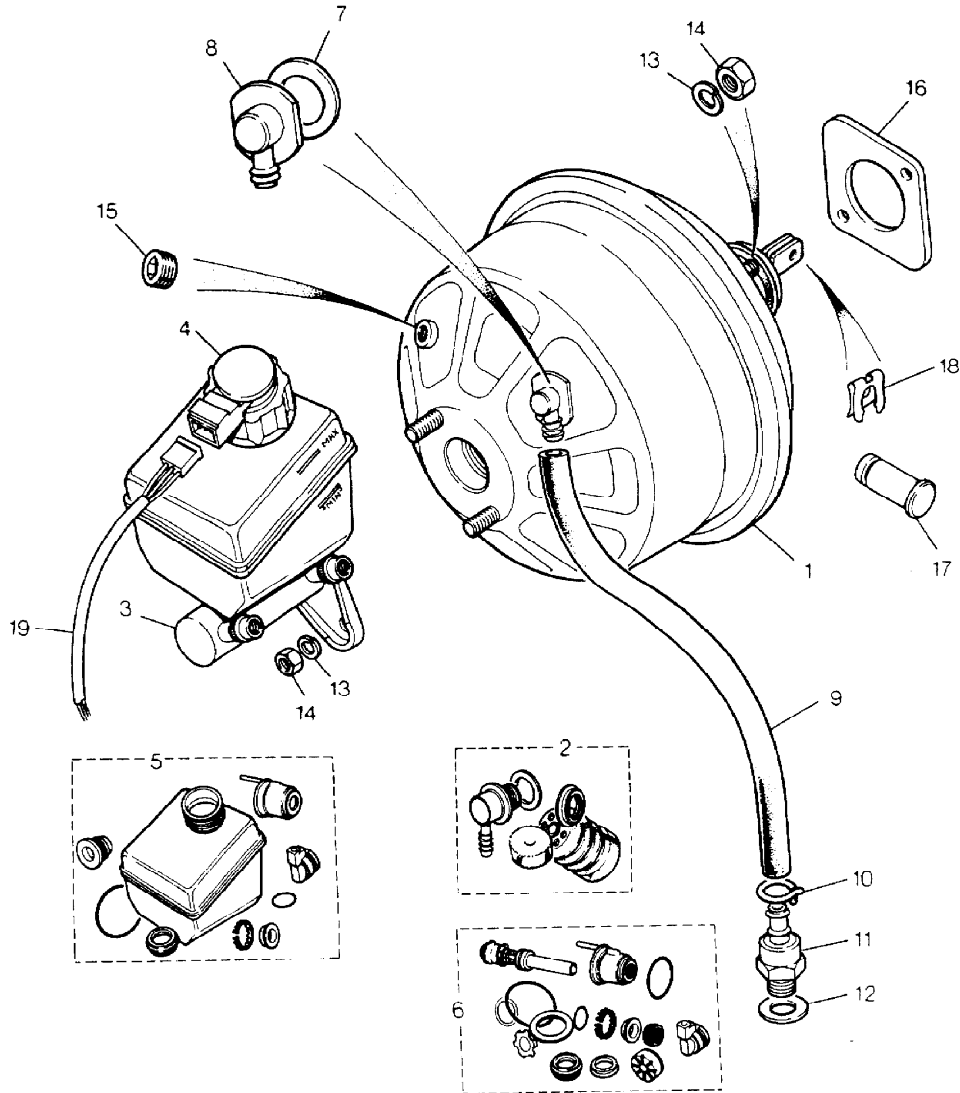

MODEL RANGE ROVER
BLOCK TS 6318/A
PAGE HA 2.02

BRAKES - SERVO AND MASTER CYLINDER - GIRLING - FROM VIN DA301158

ILL	PART NO	DESCRIPTION	QTY	REMARKS
1	NTC4294	Servo Assembly	1	
2	RTC5832	Overhaul Kit-Servo	1	
3	NTC4991	Master Cylinder	1	
4	RTC5831	+Cap Master Cylinder	1	
5	RTC5834	Overhaul Kit-Master Cylinder	1	
6	RTC5833	Overhaul Kit-Reservoir	1	
7	606031	Seal Non Return Valve	1	
8	RTC5636	Non Return Valve	1	
9	NTC3291	Vacuum Hose Servo Manifold	1	CV RH Stg)
	NTC3291	Vacuum Hose Servo Manifold	1	CV LH Stg)Petrol
	NTC4988	Vacuum Hose Servo Manifold	1	PI RH Stg)
	NTC4989	Vacuum Hose Servo Manifold	1	PI LH Stg)
	NTC3291	Vacuum Hose Servo Manifold	1	670 m/m)Diesel
				)LH Stg
	NTC4242	Vacuum Hose Servo Manifold	1	1150m/m)RH Stg
	NTC7293	Vacuum Hose	1	Diesel Vehicles
				Fitted with Anti
				Lock Braking
10	572548	Hose Clip	2	
11	RTC5907	Non Return Valve	1	
12	232043	Gasket	1	
13	WL108001L	Spring Washer	4	
14	NH108041L	Nut	4	
15	90577611	Plug	1	
16	NTC4099	Spacer Plate Servo	1	
17	NTC4487	Clevis Pin Servo	1	
18	NTC4488	Clip Clevis Pin Servo	1	
19	PRC6388	Link Lead Fluid Level Warning Indicator	1	

Parts Not Applicable to USA.