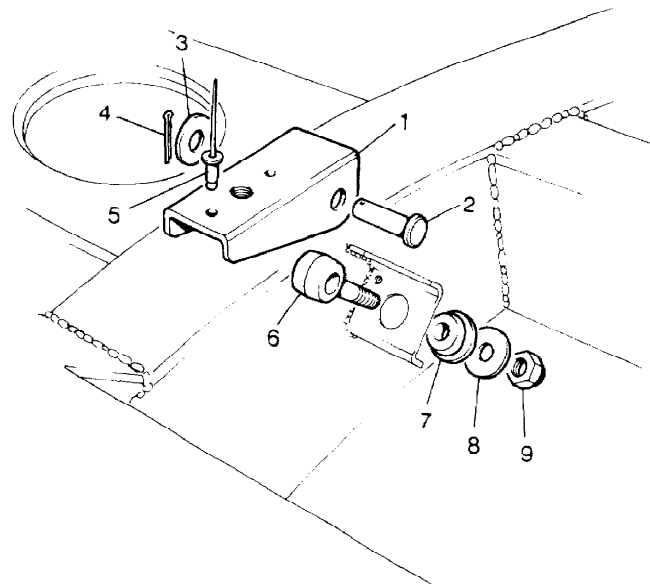

Colour Code:  
RUN Bokhara  
SUA Sorrell Brown

Parts Not Applicable to USA.

661

MODEL RANGE ROVER  
BLOCK 2RE 81  
PAGE RA 56

SAFETY HARNESS - REAR ANCHORAGE PROVISION

ILL	PART NO	DESCRIPTION	QTY	REMARKS
1	390774	Bracket Anchorage Point	2	
2	577259	Clevis Pin	2	
3	RTC611	Plain Washer	2	
4	RTC601	Split Pin	2	
5	78410	Pop Rivet	4	
6	595099	Tie Rod	2	
7	577255	Grommet	2	
8	577254	Washer	2	
9	NY607041L	Nut	2	