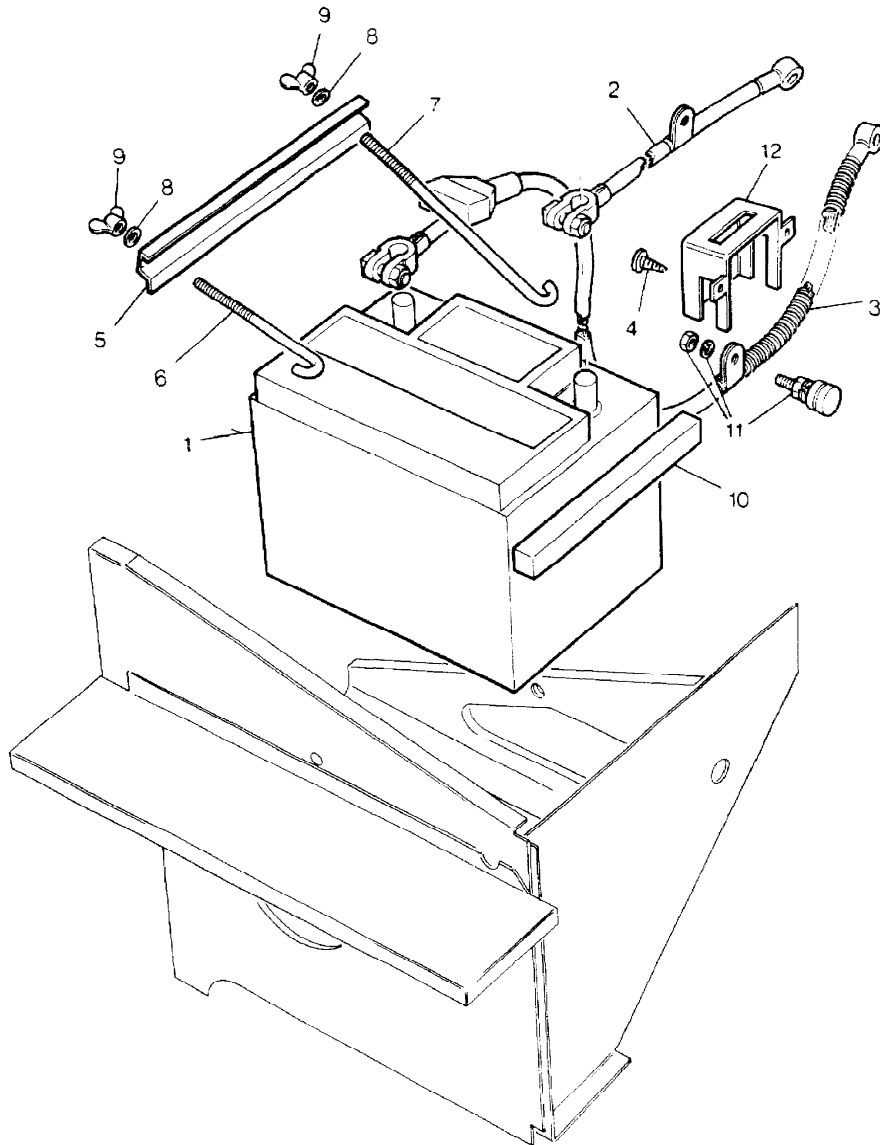

MODEL RANGE ROVER
BLOCK TS 5775
PAGE MB 2

BODY ELECTRICS - BATTERY UPTO VEHICLE NO CA274120 - 2 DOOR
CA273922 - 4 DOOR

ILL	PART NO	DESCRIPTION	QTY	REMARKS
1	RTC5892DC	Battery 11 Plate Dry Charged	1	
	STC82	Battery 11 Plate Wet Charged	1	
	RTC4598DC	Battery 14 Plate Dry Charged	1	)Diesel Vehicles
	STC81	Battery 14 Plate Wet Charged	1	)Requires Two
2	PRC4138	Battery Lead Negative -	1	)Petrol
3	PRC5374	Battery Lead Positive +	1	)
4	YXX5098	Button Clip Battery Lead to Wheelarch	2	)
5	MUC6514	Battery Clamp	1	)
6	MUC6513	J Bolt	1	)
7	MRC7133	J Bolt	1	)
8	AFU1262	Plain Washer	2	)Petrol & Diesel
9	AFU1272	Wing Nut	2	)
10	MTC7451	Buffer for Battery	1	)
11	DRC2337	Terminal Post	1	)
12	PRC5003	Cover Terminal Post	1	)

Parts Not Applicable to USA.

410