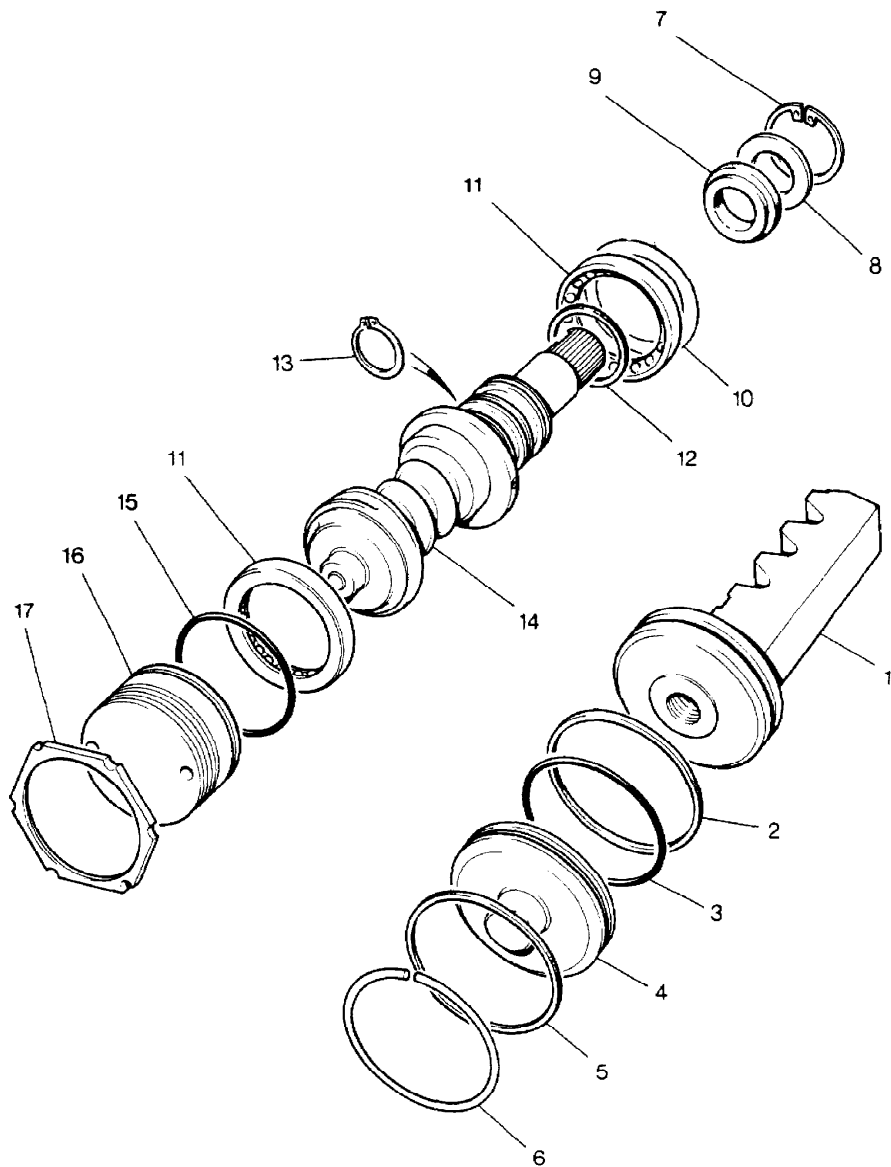

MODEL RANGE ROVER
BLOCK TS 5696
PAGE FA 14

STEERING - PISTON & VALVE - POWER

ILL	PART NO	DESCRIPTION	QTY	REMARKS
1	RTC4402	Piston	1	
2	NSS	Teflon Ring	1	*
3	NSS	O Ring	1	*
4	RTC4403	Cover	1	
5	NSS	Seal	1	*
6	RTC4404	Retaining Ring	1	
7	RTC4411	Circlip	1	
8	RTC304	Washer-Seal	1	) *
9	AEU1248	Seal-Rotor	1	)
10	RTC4410	Shim Set	1	
11	RTC4409	Bearing Race Assy	2	
12	608000	Teflon Ring	3	
13	606567	Circlip	1	
14	RTC4405	Worm & Valve Assy	1	RH Stg
	RTC4406	Worm & Valve Assy	1	LH Stg
15	NSS	Seal	1	*
16	RTC4407	Screw-Worm Adjusting	1	
17	RTC4408	Lock Nut	1	

* Seal Kit RTC4412
Parts Not Applicable to USA.

283