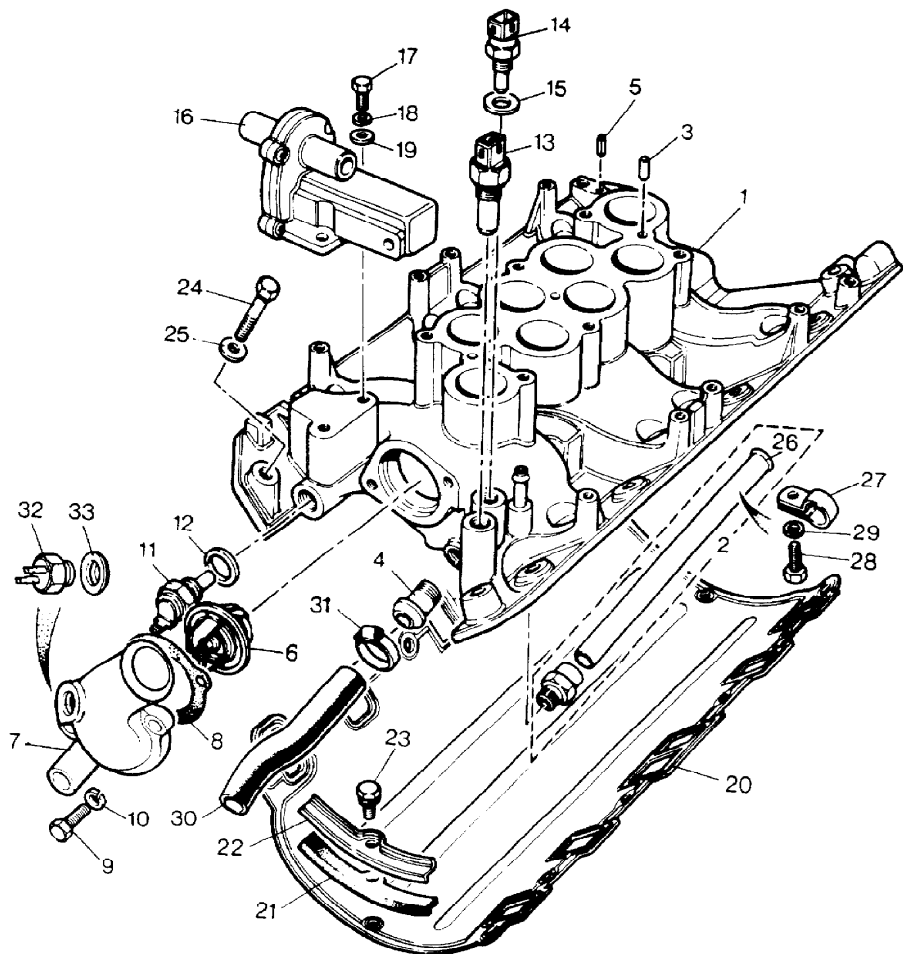

MODEL RANGE ROVER
BLOCK TS 5585/A
PAGE BD VI 2

ENGINE (E.F.I.) - INLET MANIFOLD

ILL	PART NO	DESCRIPTION	QTY	REMARKS
1	ETC6217	INLET MANIFOLD ASSY (3.5)	1	Not Used on 31D
2	ERC9123	+Pipe Assy-Heater Feed	1	
3	602201	+Dowel-Manifold/Ram Housing	2	
4	ETC6547	+Ferrule-By-Pass Pipe	1	
5	603428	+Spring Pin	1	
6	ETC4765	Thermostat-88 Degrees C	1	
7	ETC6135	Elbow-Water Outlet	1	Air Con
	ETC4596	Elbow-Water Outlet	1	
8	611786	Gasket-Elbow	1	*
9	SH505091	Screw-5/16"UNF x 7/8"	2	
10	WM600051	Spring Washer	2	
11	568055	Transmitter-Water Temp	1	
	PRC6317	Transmitter-Water Temp	1	Air Con
	PRC7918	Transmitter-Water Temp (3.9)	1	
12	90568054	Sealing Washer-Transmitter	1	*
13	EAC1385	Thermo Time Switch	1	
14	EAC3927L	Temperature Sensor	1	Upto 24D11102B/ 25D16060B
	ETC8496	Temperature Sensor	1	From 240111038/ 25D16061B
15	243967	Sealing Washer	1	
16	ERC3617	Extra Air Valve	1	
17	SH504061L	Screw 1/4"UNCx1/4", Valve/Inlet	2	
18	WB106041L	Plain Washer	2	
19	WM600041L	Spring Washer	2	
20	ERC3990	Gasket-Manifold	1	*
21	602099	Seal	2	*
22	602076	Clamp	2	
23	602236	Bolt-Clamp/Block	2	
24	BH506121	Bolt-3/8"UNCx1 1/2"-Manifold/Blk	10	
	BH506161	Bolt-3/8"UNC x 2"	2	
25	2204L	Plain Washer	12	
26	ERC6156	Pipe-Water Outlet-Heater	1	
	ETC7388	Blanking Plug	1	
	603224	Plug	1	) Alternative
	232043	Washer	1	)
27	ERC9405	Clip	1	
28	SH504051	Screw-1/4"UNC x 5/8"	2	
29	WM600041	Spring Washer	2	
30	ERC2319	Hose-Outlet Pipe	1	
31	CN100308L	Clip	2	
32	PRC3505	Switch-Fan Temp	1	Air Con
33	C45759/3	Sealing Washer	1	Air Con
	ETC6888	Hose-Thermo By Pass	1	

* Part Of Engine Gasket Kit RTC4994
Parts Not Applicable to USA.

TS 5585A

78