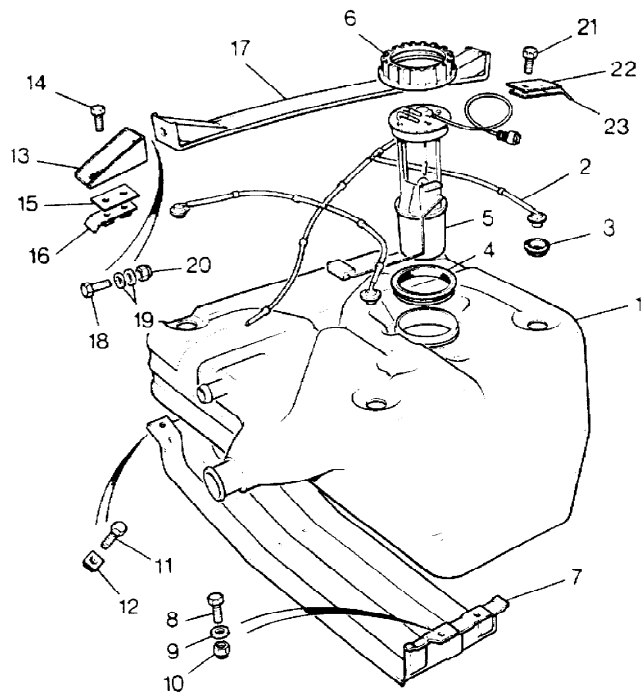

Parts Not Applicable to USA.

330

MODEL RANGE ROVER  
BLOCK TS 6741  
PAGE JA 2.50

FUEL - FUEL TANK & MOUNTING - FROM VIN HA464554

ILL	PART NO	DESCRIPTION	QTY	REMARKS
1	NTC6741	Fuel Tank Assembly	1	
2	NTC7457	Pipe Assembly-Vent	1	
	NTC7487	Pipe Assy-Breather	1	
3	NTC5879	Grommet-Sealing	4	
4	NTC5859	Ring-Sealing	1	
5	PRC8499	Fuel Pump/Sender Assy	1	
		Hi-Press		
6	NTC6871	Ring-Locking-Yellow Lo Press	1	
	NTC5858	Ring-Locking-Red Hi-Press	1	
7	NTC5787	Cradle-Fuel Tank	1	
8	SH110201L	Screw	2	)
9	WA110041L	Washer Plain	6	)Cradle
10	NY110041L	Nut-Nyloc	2	)to
11	SH110201M	Screen )Rear	2	)Chassis
12	NTC7267	Nut Plate )	2	)
13	NTC6769	Bracket	1	
14	SH108161L	Screw	2	)Bracket
15	NTC6771	Spacer	2	)to
16	NTC6770	Nut Plate	1	)Chassis
17	NTC7611	Strap Assy-Fuel Tank	1	
18	SH110201L	Screw	1	)Strap
19	WA110061L	Washer-Plain	2	)to
20	NY110041L	Nut-Nyloc	1	)Bracket
21	SH108161L	Screw	2	
22	NTC6771	Spacer	1	
23	NTC6770	Nut Plate	1	