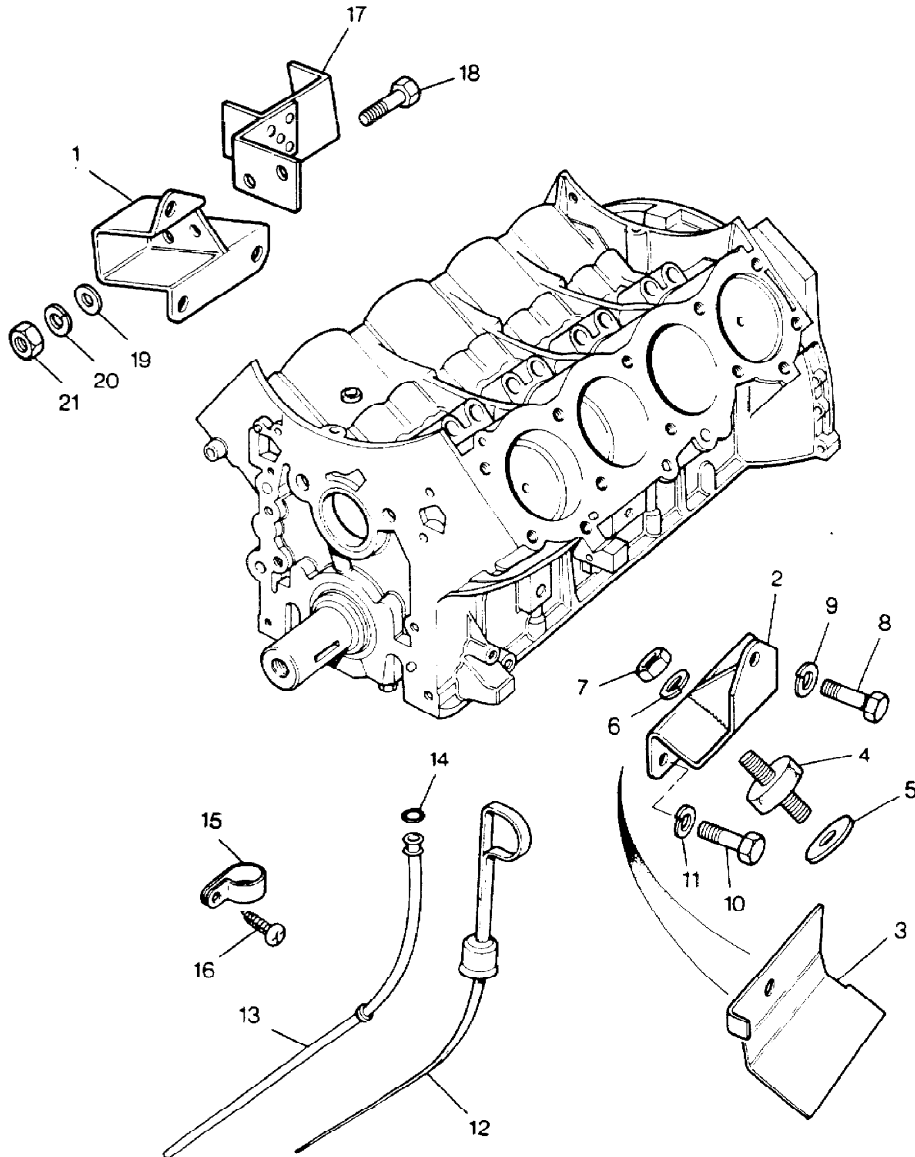

\* Part of Gasket Kit RTC3306

Parts Not Applicable to USA.

TS5558/B

MODEL RANGE ROVER  
BLOCK 4 RE 170A  
PAGE BA VI 10

ENGINE (E.F.I.) - CONNECTING ROD PISTON & RINGS

ILL	PART NO	DESCRIPTION	QTY	REMARKS	
1	RTC2186S	Piston, Gudgeon Pin & Rings Assembly-STD	8	)8.13:1 CR *	
	RTC218620	Piston, Gudgeon Pin & Rings Assembly .020" O/S	8	)3.5 Engine	
	RTC2295S	Piston, Gudgeon Pin & Rings Assembly-STD	8	)9.35:1 CR **	
	RTC229520	Piston, Gudgeon Pin & Rings Assembly .020" O/S	8	)3.5 Engine	
	RTC6068S	Piston, Gudgeon Pin & Rings Assembly-STD	8	)3.9 Engine	
	STC119S	Piston, Gudgeon Pin & Rings Assembly-STD	8	)8.13:1 CR	
	STC11920	Piston, Gudgeon Pin & Rings Assembly .020 O/S	8	)3.9 Engine	
	2	RTC2408	+Kit Piston Rings, STD	8	)9.35:1 CR
		RTC240820	+Kit Piston Rings, .020"O/S	8	)3.5 Engine
		RTC6066S	Piston Ring Kit STD	8	)3.9 Engine
RTC606620		Piston Ring Kit .020" O/S	8	)	
3	602082	CONNECTING ROD & CAP ASSY	8	)	
4	602609	+Bolt-Cap/Rod	16	)	
5	602061	+Nut-Cap/Rod	16	)	
6	RTC2117	Kit-Bearing-Conn Rod STD	1	)Crankshaft	
	RTC211710	0.010" O/S	1	)Set	
	RTC211720	0.020" O/S	1	)	