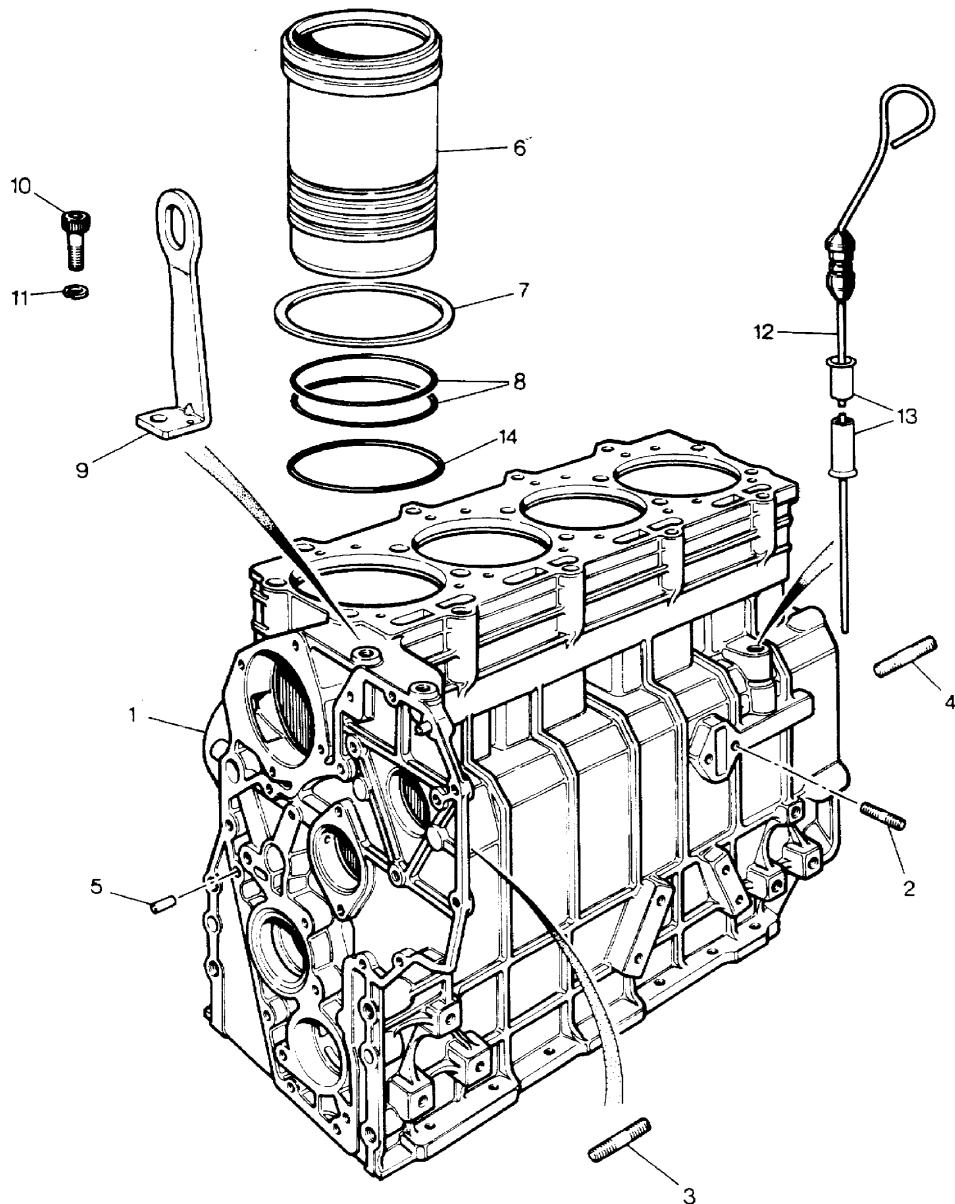

MODEL RANGE ROVER
BLOCK TS 5928
PAGE BA DT 4

ENGINE - 2400 TURBO DIESEL - CYLINDER BLOCK

ILL	PART NO	DESCRIPTION	QTY	REMARKS
1	BAU5312L	CYLINDER BLOCK ASSY	1	
2	AEU20301	+Stud M8-Fuel Pump	2	
3	AEU2114L	+Stud M8-Injector Pump	4	
4		+Stud M8-Flywheel Housing	6	
5	AEU2180L	+Dowel-Front Cover	2	
6	AEU2001L	Cylinder Liner	4	
7	AEU2272L	Shim-0.15mm	A/R	
	AEU2273L	Shim-0.20mm	A/R	
	AEU2290L	Shim-0.23mm	A/R	
8	RTC6766	O Ring	8	*
9	AEU2288L	Front Lifting Eye	1	
10	SS110451L	Screw M10x45mm-Socket Head	1	
11	WL110001L	Spring Washer	1	
12	RTC4922	Dipstick	1	
13	AEU2796L	Tube-Dipstick	1	
14	RTC6765	O Ring	4	*

* Part of Engine Gaskets/Seals Kit STC158

Parts Not Applicable to USA.