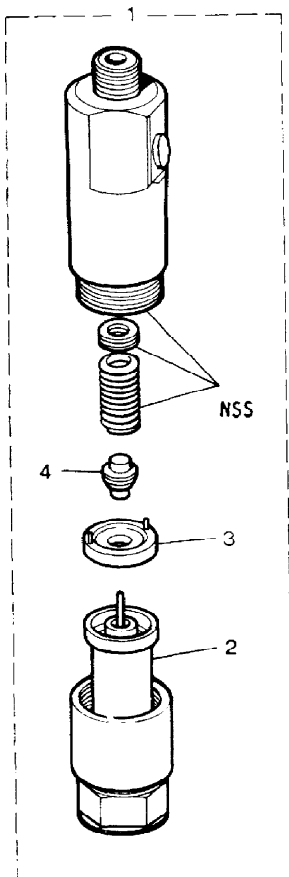

MODEL RANGE ROVER
BLOCK VS 3278B
PAGE BE DT 16

ENGINE - 2500 TURBO DIESEL - INJECTORS

ILL	PART NO	DESCRIPTION	QTY	REMARKS
1	AEU2098L	INJECTOR ASSY	4	
2	AEU2103L	+Atomiser	4	
3	RTC5987	+Holder	4	
4	RTC5988	+Nozzle	4	
5	AEU2104L	Gasket	4	**
6	AEU2105L	Shroud	4	
7	AEU2108L	Dowel	4	
8	AEU2300L	Locating Plate	4	
9	WL108001L	Spring Washer	4	
10	NH108041L	Nut	4	

** Part Of Kit RTC4993

Parts Not Applicable to USA.