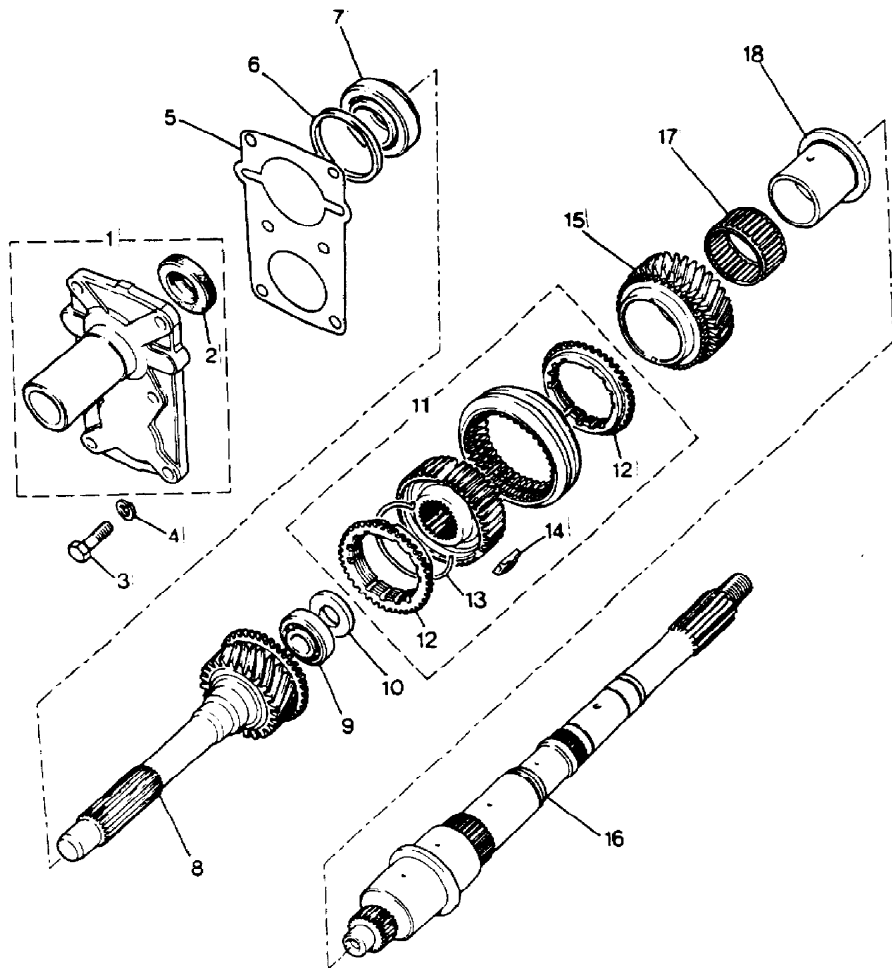

\* Gasket Kit RTC3889

Parts Not Applicable to USA.

MODEL RANGE ROVER  
BLOCK VS 3881A  
PAGE CD M 4

**MAINSHAFT GEARS**

ILL	PART NO	DESCRIPTION	QTY	REMARKS
1	FRC5678	Bearing-Needle Roller	2	Upto Suffix H
	FTC1312	Bearing-Needle roller	2	Suffix H
2	FRC5279	2nd Speed Gear-Diesel	1	)Upto Suffix G
	FRC5884	2nd Speed Gear-Petrol	1	)
	FTC923	2nd Speed Gear-Diesel	1	)Suffix G
	FTC358	2nd Speed Gear-Petrol	1	)
	FTC1990	2nd Speed Gear-Diesel	1	)Suffix H
	FTC1983	2nd Speed Gear-Petrol	1	)
3	FRC9386	1st & 2nd Synchro Assembly	1	Upto Suffix G
	FTC1361	1st & 2nd Synchro Assy-Diesel	1	)Suffix G
	FTC1327	1st & 2nd Synchro Assy-Petrol	1	)
	FTC1394	1st & 2nd Synchro Assy-Diesel	1	)Suffix H
	FTC1296	1st & 2nd Synchro Assy-Petrol	1	)
4	FRC8232	+Baulk Ring 1st & 2nd	2	)
5	UKC31L	+Spring Synchro	2	)Upto Suffix H
6	UKC3531L	+Shifting Plate 1st & 2nd	3	)
4	FTC1294	+Baulk Ring 1st & 2nd	2	)
5	UKC31L	+Spring Synchro	2	)Suffix H
6	FTC2010	+Shifting Plate 1st & 2nd	3	)
7	FRC5253	1st Speed Gear-Diesel	1	Upto 54A222160
	FRC6690	1st Speed Gear-Diesel	1	From 54A222161
	FRC5883	1st Speed Gear-Petrol	1	Upto Suffix G
	FTC924	1st Speed Gear-Diesel	1	)Suffix G
	FTC919	1st Speed Gear-Petrol	1	)
	FTC1989	1st Speed Gear-Diesel	1	)Suffix H
	FTC1982	1st Speed Gear-Petrol	1	)
	UKC37L	Spacer-Synchro Hub/Pilot	1	)
	FTC2084	Circlip-1st & 2nd Hub	1	)
8	FRC5679	Bearing-Needle Roller	1	Upto Suffix H
	FTC1311	Bearing-Needle Roller	1	Suffix H
9	FRC5243	BUSH 1ST SPEED	1	)
	FRC5244	40.16 to 40.21mm	1	)
	FRC5245	40.21 to 40.26mm	1	)
	FRC5246	40.26 to 40.31mm	1	)Upto Suffix H
	FRC5247	40.31 to 40.35mm	1	)
	FRC5248	40.36 to 40.41mm	1	)
	FTC2005	Bush 1st Speed	1	)
	FTC2006	Bush 1st Speed	1	)
	FTC2007	Bush 1st Speed	1	)Suffix H
	FTC2008	Bush 1st Speed	1	)
	FTC2009	Bush 1st Speed	1	)
10	FRC4321	Collar-5th Gear	1	)
11	FRC5280	Bearing-Needle 5th Gear	1	)
12	RKC5098	5th Speed Gear-Diesel	1	)Upto Suffix G
	RKC5159	5th Speed Gear-Petrol	1	)
	FTC1791	5th Speed Gear-Diesel	1	)
	FTC1360	5th Speed Gear-Petrol	1	)Suffix G & H
	FTC916	Spacer-5th Gear	1	)