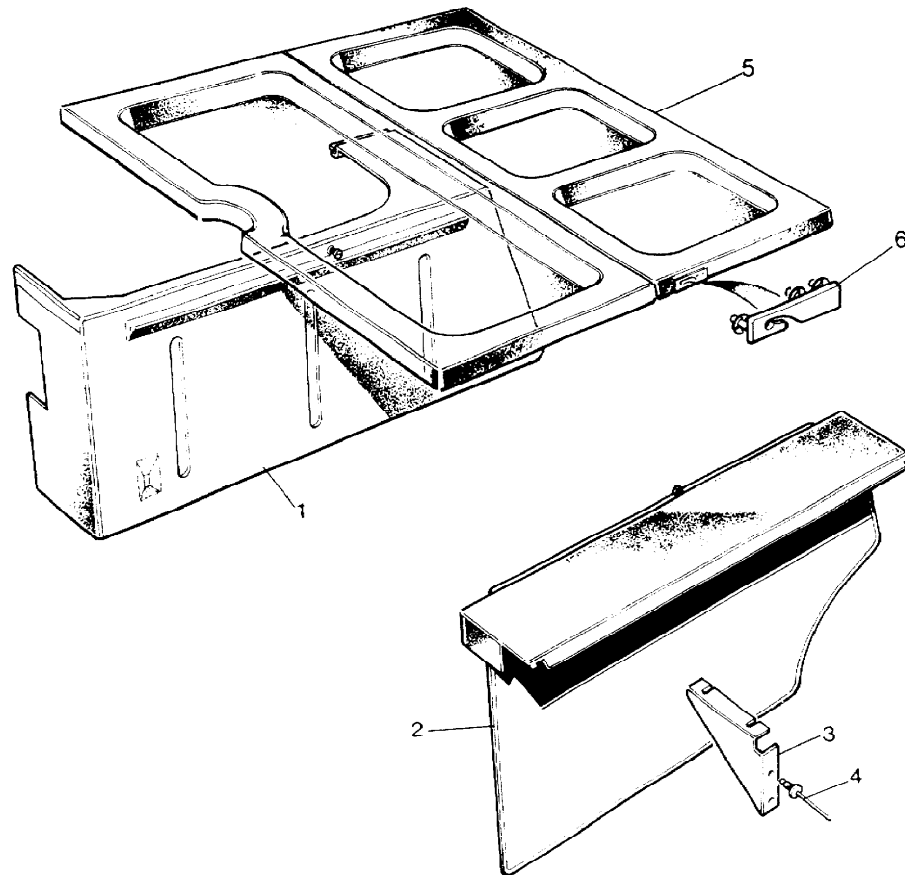

MODEL RANGE ROVER
BLOCK TS 6094/A
PAGE PA 14

BODY TRIM - PARCEL TRAY

ILL	PART NO	DESCRIPTION	QTY	REMARKS	
1	MWC4661AH	Side Support LH	1	*	
	MWC4661LE	Side Support LH	1	*	
	MWC4661AUE	Side Support LH	1	**	
	MWC4661LUL	Side Support LH	1	**	
	2	MWC5269AH	Side Support RH	1	*
		MWC5269LE	Side Support RH	1	*
		MXC3652AUE	Side Support RH	1	***
		MXC3652LUL	Side Support RH	1	***
		MXC6216AUE	Side Support RH	1	2 Door ****
	MXC6216LUL	Side Support RH	1	2 Door ****	
MXC6214AUE	Side Support RH	1	4 Door ****		
MXC6214LUL	Side Support RH	1	4 Door ****		
3	MXC1667	Bracket for Side Support RH	1		
4	RU612183	Pop Rivet	6		
5	MWC5271AH	Parcel Tray	1	*	
	MWC5271LE	Parcel Tray	1	*	
	MWC5271AUE	Parcel Tray	1	***	
	MWC5271LUL	Parcel Tray	1	***	
	MXC5650AUE	Parcel Tray	1	****	
	MXC5650LUL	Parcel Tray	1	****	
	6	RTC6112ACH	+Pivot Pin Moulding	A/R	*
RTC6111LDE		+Pivot Pin Moulding	A/R	*	
RTC6111LUL		+Pivot Pin Moulding	A/R	**	
RTC6112SUA		+Pivot Pin Moulding	A/R	**	
7	STC335	+Peg Locating	2		

Colour Code:
ACH & AH Nutmeg
LDE & LE Slate
SUA Sorrell Brown
AUE Brouge
LUL Winchester Grey

* Upto Vin EA351032
** From Vin FA351033
*** From Vin FA351033
Upto Vin GA464553
**** From Vin HA464554

Parts Not Applicable to USA.

580