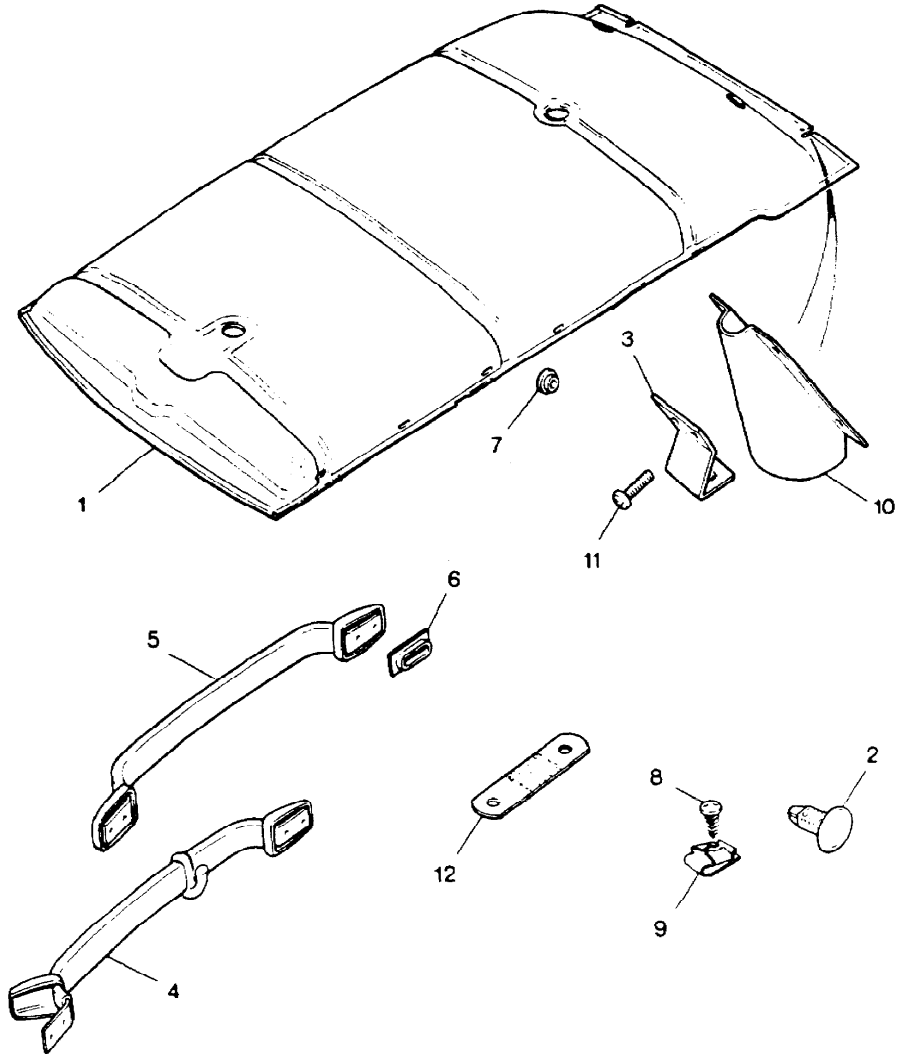

MODEL RANGE ROVER
BLOCK TS 6321/B
PAGE PB 20.04

TRIM HEADLINING - ONE PIECE - FROM VEHICLE NO DA 281665

ILL	PART NO	DESCRIPTION	QTY	REMARKS
1	MWC5975AL	Headlining	1	2 Door without Speakers
	MWC5975LUM	Headlining	1	2 Door without Speakers *
	MWC5961AL	Headlining	1	4 Door without Speakers
	MWC5481AL	Headlining	1	4 Door with Speakers
	MWC5481LG	Headlining	1	4 Door with Speakers
	MWC5481LUM	Headlining	1	4 Door with Speakers *
2	MWC8228AL	Drive Fastener Flock Coated	A/R	
	MWC8228LG	Drive Fastener Flock Coated	A/R	
	ADU8026LO	Drive Fastener Flock Coated	A/R	
	MWC8228LUM	Drive Fastener Flock Coated	A/R	*
3	MWC8447	Fixing Bracket Headlining	2	
4	MUC5088	Grab Handle Rear with Coathanger	2	
	MUC5088LUM	Grab Handle Rear with Coathanger	2	*
5	MUC5486	Grab Handle Front	2	
	MUC5486LUM	Grab Handle Front	2	*
6	MWC9640	Insert for Grab Handles	8	
7	MWC9822	Insert Side Fixing Holes for Headlining	2	
8	AD610084	Screw	8	
9	AL610011	Torque Nut	8	
10	392267AE	Retainer RH	1	
	392267LP	Retainer RH	1	
	392267LUM	Retainer RH	1	*
	393182AE	Retainer LH	1	
	393182LP	Retainer LH	1	
	393182LUM	Retainer LH	1	*
11	AB608031L	Screw	8	
12	RTC5784AL	Trim Clip for Centre Headlining	2	
	RTC5784LG	Trim Clip for Centre Headlining	2	

Colour Code:
AE Palomino
AL Savannah
LG Cool Grey
LP Silver Grey
LUM Mist Grey

* Fitted From The Introduction of VIN FA351033

Parts Not Applicable to USA.