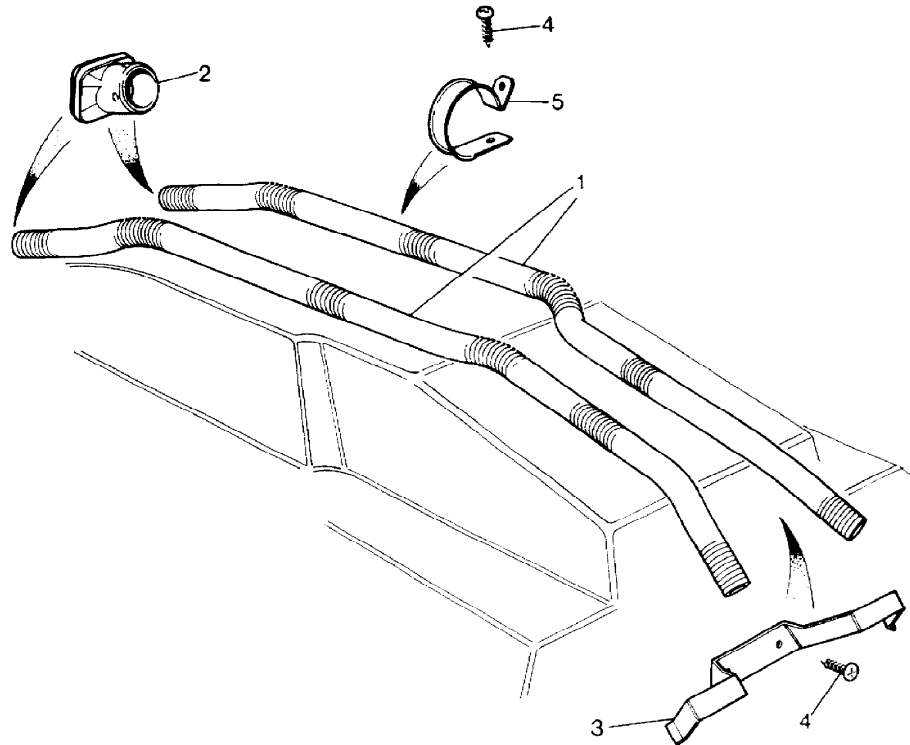

Parts Not Applicable to USA.

384

MODEL RANGE ROVER  
BLOCK TS 5093/A  
PAGE LD 2

AIR CONDITIONING - CONDENSER AND RECEIVER DRIER UP TO VIN GA

ILL	PART NO	DESCRIPTION	QTY	REMARKS
1	MUC6540	Coil Condenser	1	Petrol
	MUC6641	Coil Condenser	1	Diesel
2	AEU3071	Fan Blade	2	
3	AEU3070	Motor for Fan	2	
4	AEU1220	Receiver Drier	1	
5	AEU1221	Clip for Receiver Drier	1	
6	MXC5310	Hose Condenser to Service Valve	1	Petrol
	MUC6643	Hose Condenser to Service Valve	1	Diesel
7	AEU3067	Service Valve	1	
8	AEU3065	Hose Receiver Drier	1	
9	AEU3064	Hose Condenser to Drier	1	Petrol
	MUC6642	Hose Condenser To Drier	1	Diesel
10	AEU1627	O Ring	2	
11	AEU1626	O Ring	2	
12	AEU3068	Switch High Pressure	1	
13	AEU3075	Harness	1	RH Stg
	AEU3072	Harness	1	LH Stg
14	MUC4358	Adaptor	1	
15	RTC7452	Rotolok Ring	2	
16	RTC5906	O Ring	1	
17	RTC5905	End Fitting	1	
18	MUC6542	Bracket-Support Upper	1	
	MUC6543	Bracket-Support Lower	1	