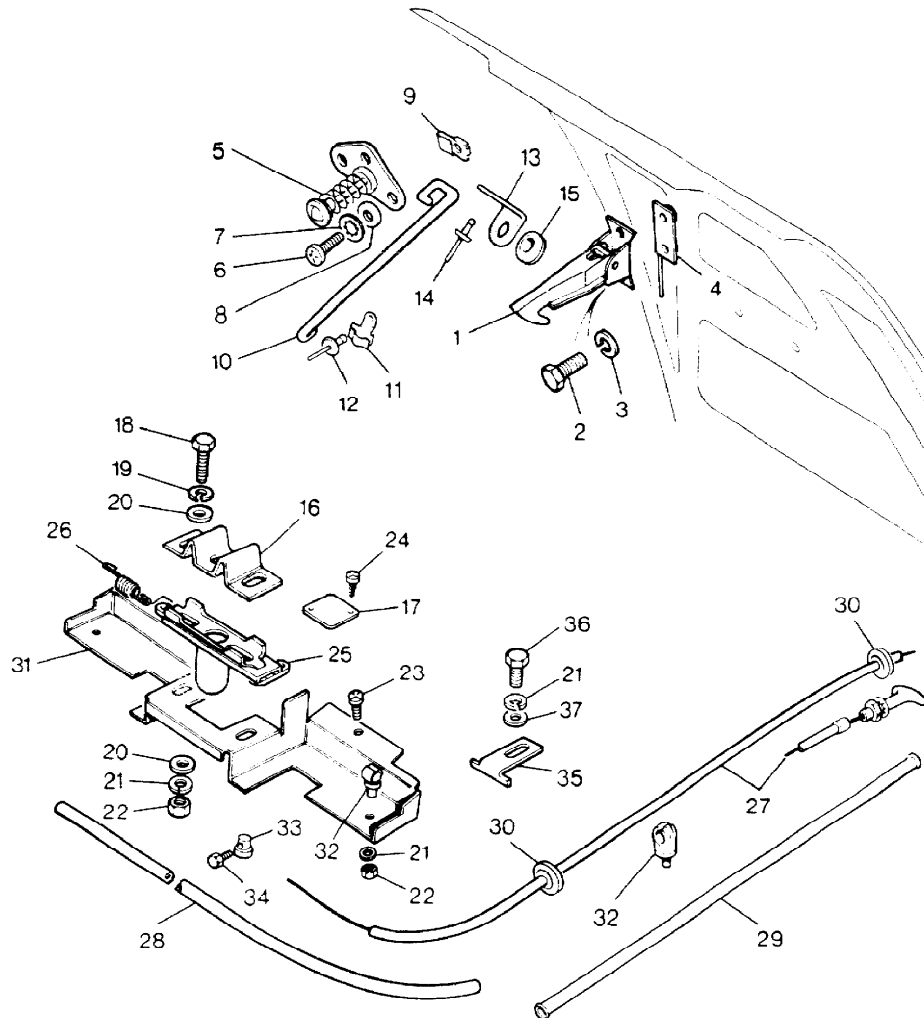

ILL	PART NO	DESCRIPTION	QTY	REMARKS
1	392928	Safety Hook	1	Upto VIN DA282877
	MWC4332	Safety Hook	1	From VIN DA282878
2	257017	Screw	2	Upto VIN DA282877
	SE105161L	Screw	2	From VIN DA282878
3	WM702001L	Spring Washer	2	
4	393216	Nut Plate	1	Upto VIN DA282877
	MWC3389	Nut Plate	1	From VIN DA282878
5	MWC6193	Striker Bonnet Lock	1	
6	255207	Screw	3	
7	WF600041L	Shakeproof Washer	3	
8	RTC618	Plain Washer	3	
9	346073	Spire Nut	3	
10	393202	Bonnet Prop Rod	1	
11	MXC8710	Retaining Clip	1	
12	RTC3687	Pop Rivet	1	
13	391184	Retaining Bracket	1	
14	78257	Pop Rivet	4	
15	369746	Grommet	1	
16	350343	Striker Plate	1	
17	MXC2775	Plate Bonnet Lock Platform	1	
18	SH604081L	Screw	2	Upto VIN EA351032
	SH604101L	Screw	2	From VIN FA351033
	SH106301L	Screw	2	Upto VIN FA374641
	WL106007L	Spring Washer	2	From VIN FA374642
19	3831L	Plain Washer	4	Upto VIN EA351032
20	WC106041L	Plain Washer	4	From VIN FA351033
21	WM600041L	Spring Washer	2	
22	NH604041L	Nut	2	
23	SE604051L	Screw	2	Upto VIN FA374641
	SE106167	Screw	2	From VIN FA374642
24	AR606031L	Screw	4	
25	368011	Bonnet Catch RH	1	
	368012	Bonnet Catch LH	1	
26	351991	Return Spring	1	
27	391290	Bonnet Release Cable	1	Upto VIN CA274120
	MWC2287	Bonnet Release Cable	1	From VIN DA274121
28	MXC2776	Pipe Bonnet Release Cable	1	
29	MXC2784	Tube Bonnet Release Cable RH	1	
	MXC2777	Tube Bonnet Release Cable LH	1	
30	233244	Grommet	2	
31	MXC2774	Cover Plate Bonnet Lock	1	Upto VIN FA374641
	MXC5604	Cover Plate Bonnet Lock	1	From VIN FA374642
32	CRC1250L	Pipe Clip	5	Upto VIN EA351032
	79122	Pipe Clip	4	From VIN EA351033
33	356225	Nipple	1	
34	257194	Screw	1	
35	393218	Adjusting Plate for Hook	1	
36	255204	Screw	1	
37	3900L	Plain Washer	1	

TS6582B