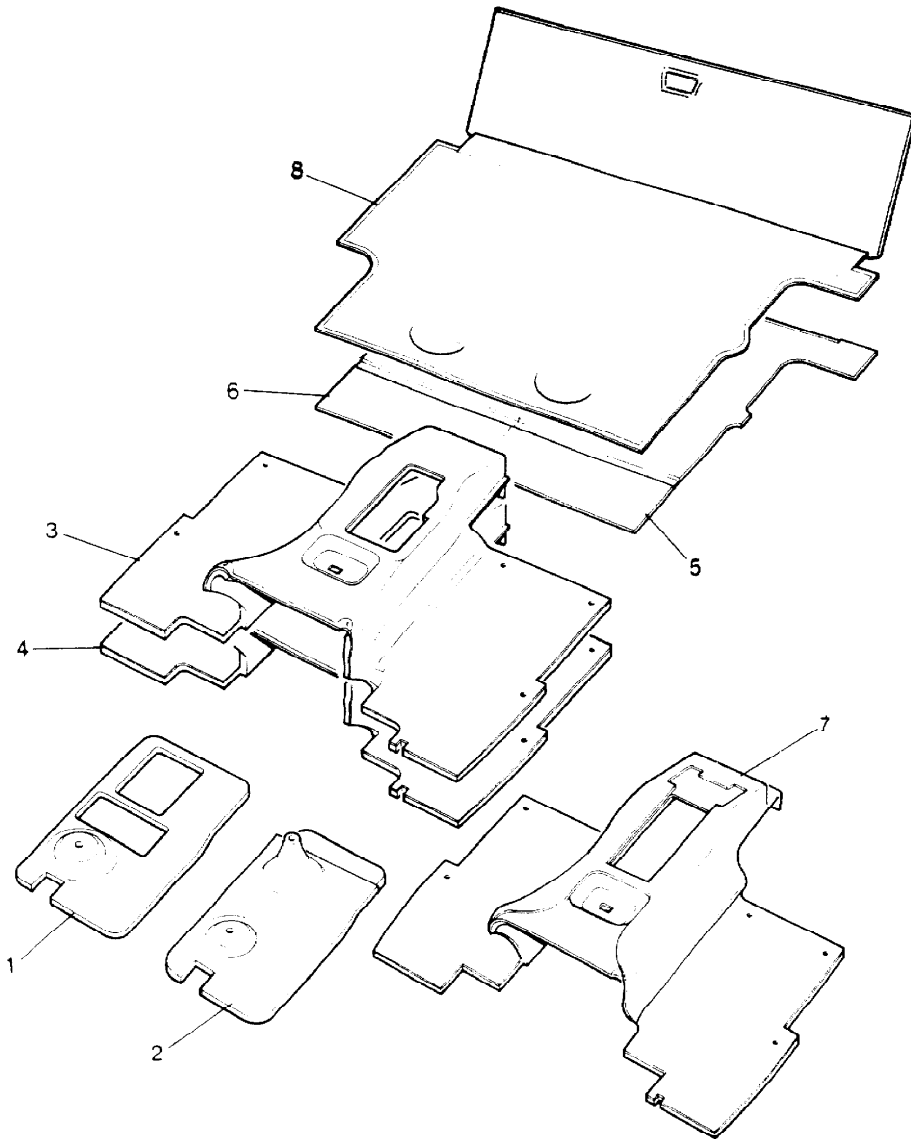

MODEL RANGE ROVER
BLOCK TS 6929
PAGE PC 14.50

INSULATION & CARPETS - INSULATION & CARPETS FROM VIN HA464554

ILL	PART NO	DESCRIPTION	QTY	REMARKS
1	BTR375	Insulation-Sealing Gaiter	1	Automatic
2	BTR374	Insulation-Sealing Gaiter	1	Manual
3	BTR373PCH	Insulation-Tunnel Front Floor	1	Catalyst Vehicle
4	BTR372PCH	Insulation-Tunnel Front Floor	1	Non-Catalyst
5	BTR318	Mat-Rear Loadspace LH	1	
6	BTR319	Mat-Rear Loadspace RH	1	
7	BTR371AUE	Carpet/Insulation-Tunnel	1	)Vogue SE only
	BTR371LUL	Carpet/Insulation-Tunnel	1	)
	BTR370AUE	Carpet/Insulation-Tunnel	1	
	BTR370LUL	Carpet/Insulation-Tunnel	1	Catalyst Only
8	BTR877AUE	Carpet-Loadspace/Tailgate	1	
	BTR877LUL	Carpet-Loadspace/Tailgate	1	

Colour Code:
AUE - Brogue
LUL - Winchester Grey
PCH - Black

Parts Not Applicable to USA.