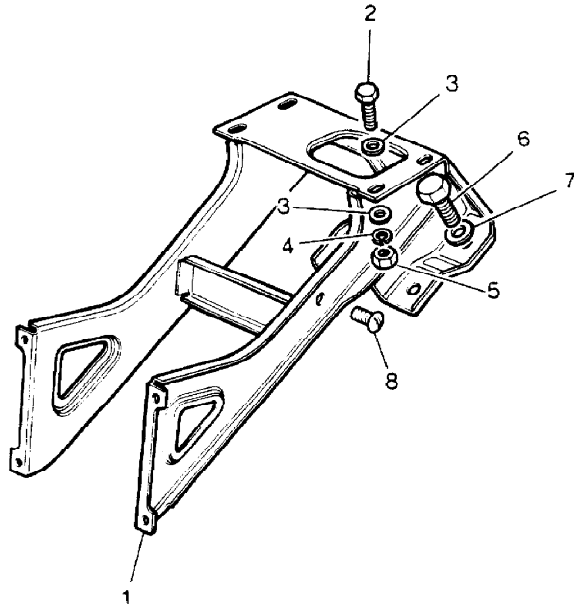

MODEL RANGE ROVER
BLOCK M 659A
PAGE FA 6

STEERING - COLUMN SUPPORT

ILL	PART NO	DESCRIPTION	QTY	REMARKS
1	MWC2966	Stg Column Support RH Stg	1	)Upto VIN GA) From VIN GA From VIN GA
	MWC2967	Stg Column Support LH Stg	1	
	MXC7625	Stg Column Support LH Stg	1	
	MXC7626	Stg Column Support RH Stg	1	
2	SH605061L	Bolt	4	
3	RTC613	Plain Washer	8	
4	WM600051L	Spring Washer	4	
5	NH605041L	Nut	4	
6	255249	Bolt	3	
7	3036L	Plain Washer	3	
8	72628	Screw	1	

Parts Not Applicable to USA.