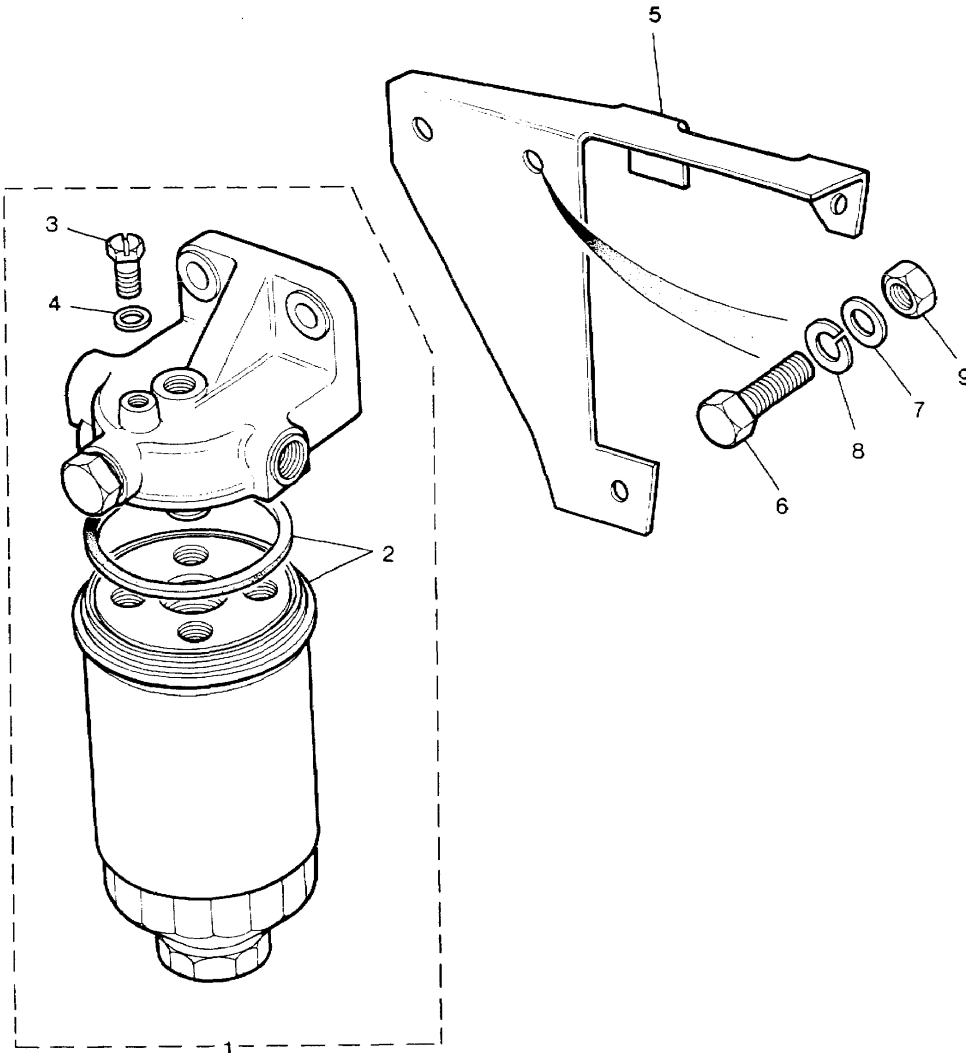

Parts Not Applicable to USA.

339

MODEL RANGE ROVER  
BLOCK 6RE 228  
PAGE JA 8

FUEL - PETROL CATCH TANK - FITTED UP TO VEHICLE VIN NO 8EA308802

ILL	PART NO	DESCRIPTION	QTY	REMARKS
1	592908	Petrol Catch Tank	1	*
	NTC4065	Petrol Catch Tank	1	**
2	255206	Screw	3	
3	WB106041L	Plain Washer	6	
4	WM600041L	Spring Washer	3	
5	NH604041L	Nut	3	
6	BH604141L	Screw	2	
7	WB106041L	Plain Washer	2	
8	WM600041L	Spring Washer	2	
9	BAU1689	Spire Nut	2	
10	592907	Rubber Strip	1	
11	577458	Elbow	1	
12	NRC2097	Pipe Catch Tank To Breather	1	
13	577459	Rubber Connection	3	
14	NRC3244	Pipe Tank To Connection	1	
15	NRC2098	Pipe Clip	4	
16	346073	Pipe Clip	1	
17	565656	Clip	1	
18	79158	Double Pipe Clip	8	
19	AEU1448	Pipe Clip	8	
20	78177	Screw	8	
21	RTC612	Plain Washer	8	
22	WM702001L	Spring Washer	8	
23	RTC608	Nut	8	
24	79122	Single Pipe Clip	8	
25	79159	Double Pipe Clip	2	
26	NRC3243	Pipe Connection To Cannister	1	