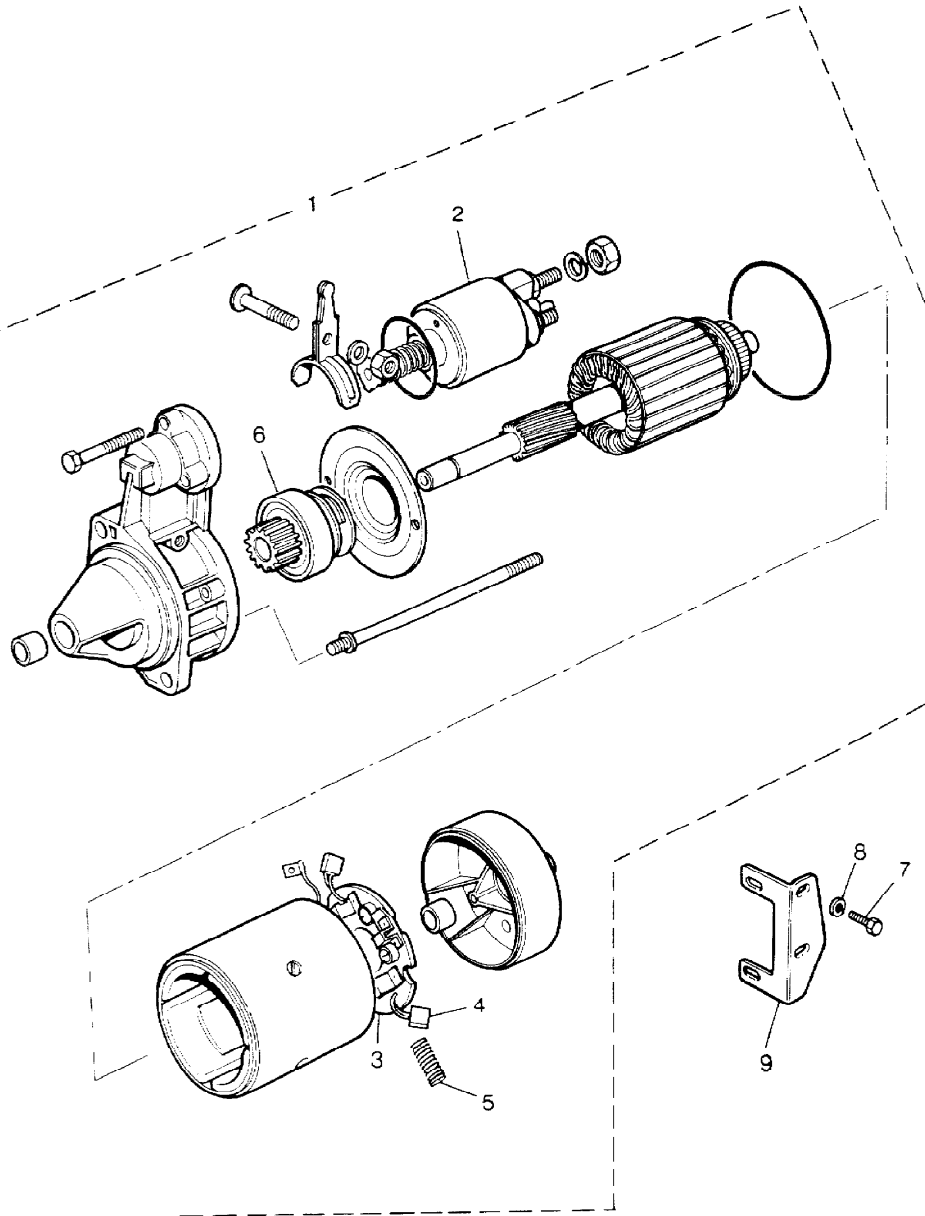

MODEL RANGE ROVER
BLOCK TS 6413
PAGE BH DT 4

ENGINE - 2400 TURBO DIESEL - STARTER MOTOR

ILL.	PART NO	DESCRIPTION	QTY	REMARKS
1	PRC5669	STARTER MOTOR ASSEMBLY	1	
2	RTC5750	+Solenoid	1	
3	RTC5751	+Brush Box	1	
4	RTC5752	+Brushes-Set	1	
5	RTC5754	+Brush Springs	4	
6	RTC5753	+Drive-Clutch	1	
7	SH106161L	Screw M6x16mm Long	2	
8	WA106041L	Plain Washer	2	
9	RTC4947	Starter Bracket	1	
	PRC5237	Earth Lead	1	
	PRC5240	Link Lead-Solenoid	1	

Parts Not Applicable to USA.

TS6413