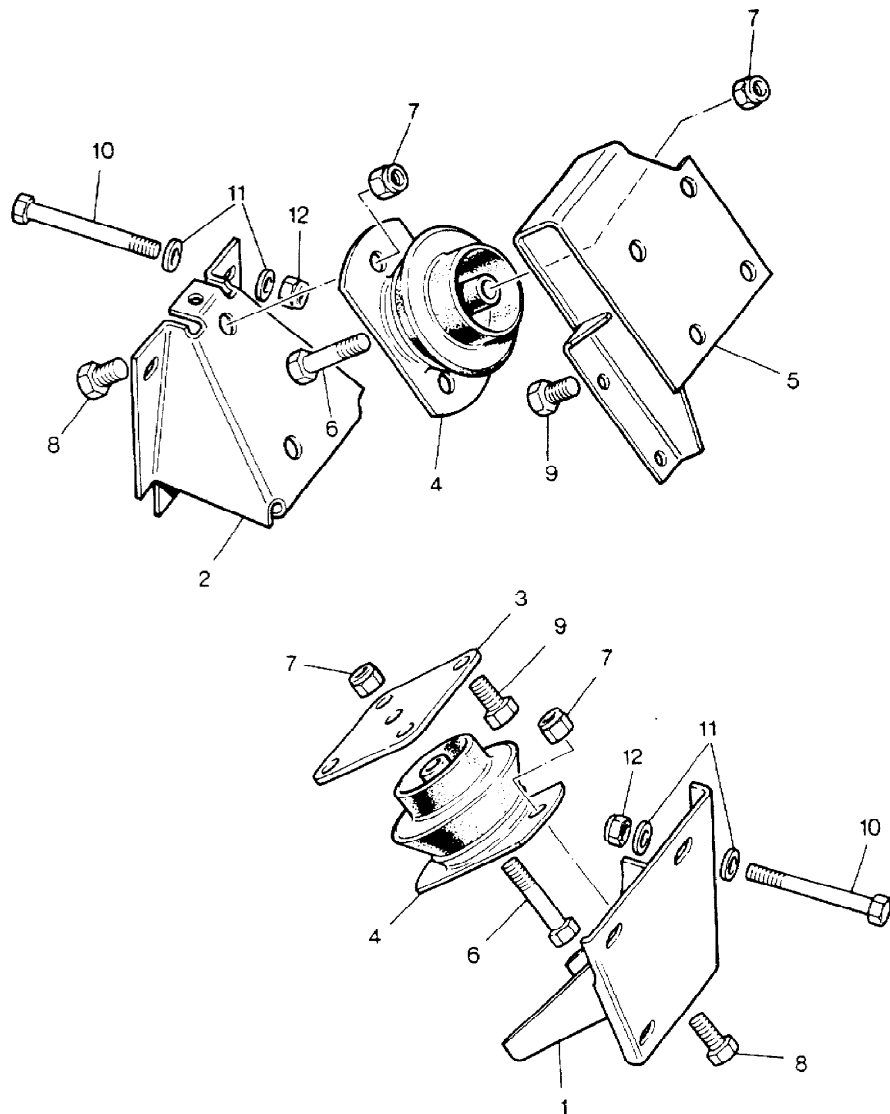

MODEL RANGE ROVER
BLOCK TS 6407
PAGE BK DT 4

ENGINE - 2400 TURBO DIESEL - MOUNTING BRACKETS - REAR

ILL	PART NO	DESCRIPTION	QTY	REMARKS
1	NTC2305	Chassis Bracket Rear Engine Mounting RH	1	
	NTC7271	Chassis Bracket Rear Engine Mounting RH	1	
2	NTC2306	Chassis Bracket Rear Engine Mounting LH	1	
3	NRC8204	Mounting Plate	1	
4	NTC3242	Engine Mounting Rubber Rear LH	1	
	NTC7270	Engine Mounting Rubber Rear RH	1	
5	NTC3702	Engine Mounting Bracket Rear LH	1	
	NTC7272	Engine Mounting Bracket Rear RH	1	
6	BH110111L	Bolt M10x55mm Long	2	
7	NY110041L	Nut M10	6	
8	SH110251L	Screw M10x25mm Long	4	
9	SH112201L	Screw M12x20mm Long	8	
10	BH108201L	Bolt M8	6	
11	WA108051L	Plain Washer	12	
12	NY108041L	Nut-Nyloc M8	6	

Parts Not Applicable to USA.