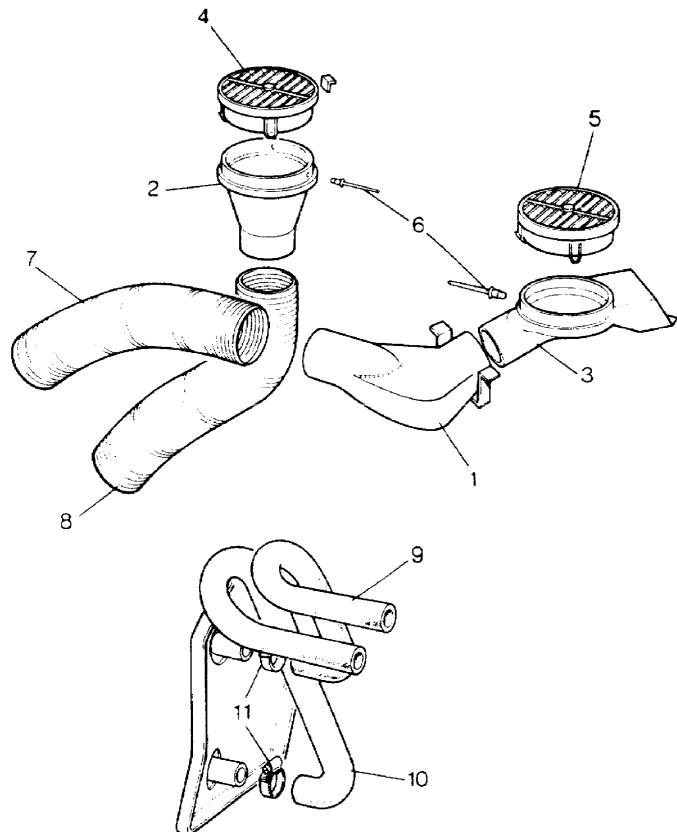

MODEL RANGE ROVER
BLOCK TS 6209
PAGE LC 6.50

HEATING SYSTEM - DEMISTERS AND HOSES - FROM VIN DA302241

ILL	PART NO	DESCRIPTION	QTY	REMARKS
1	390851	Outlet Elbow RH Demister	1	
	390852	Outlet Elbow LH Demister	1	
2	390695	Connector Inner Demist Hose	2	
3	MUC2572	Connector Outer Demist Hose	1	)Upto VIN
		RH		)GA436999
	BTR456	Connector Outer Demist Hose	1	)From VIN
		RH		)GA437000
	MUC2571	Connector Outer Demist Hose	1	)Upto VIN
		LH		)GA436999
	BTR455	Connector Outer Demist Hose	1	)From VIN
		LH		)GA437000
4	MXC2043LCQ	Vent Nozzle Inner	2	*
	MTC7707RUN	Vent Nozzle Inner	2	**
5	MTC9970	Vent Nozzle Outer RH	1	*
	MTC9970RUN	Vent Nozzle Outer RH	1	**
	MTC9969	Vent Nozzle Outer LH	1	*
	MTC9969RUN	Vent Nozzle Outer LH	1	**
6	78788	Pop Rivet	8	
7	MWC2600	Demister Hose Driver	1	
	MWC2600	Demister Hose Passenger	1	
8	390829	Demister Hose Inner	2	
9	NTC3477	Heater Hose Outlet Engine	1	Upto VIN GA435003
	BTR217	Heater Hose Outlet Engine	1	From VIN GA435004
10	NTC3478	Heater Hose Inlet Engine	1	Upto VIN GA435003
	BTR216	Heater Hose Inlet Engine	1	From VIN GA435004
11	CN100308L	Hose Clip	4	

Colour Code:
RUN Bokhara

* Up To VIN EA351032

** From Introduction of VIN FA351033

Parts Not Applicable to USA.

382