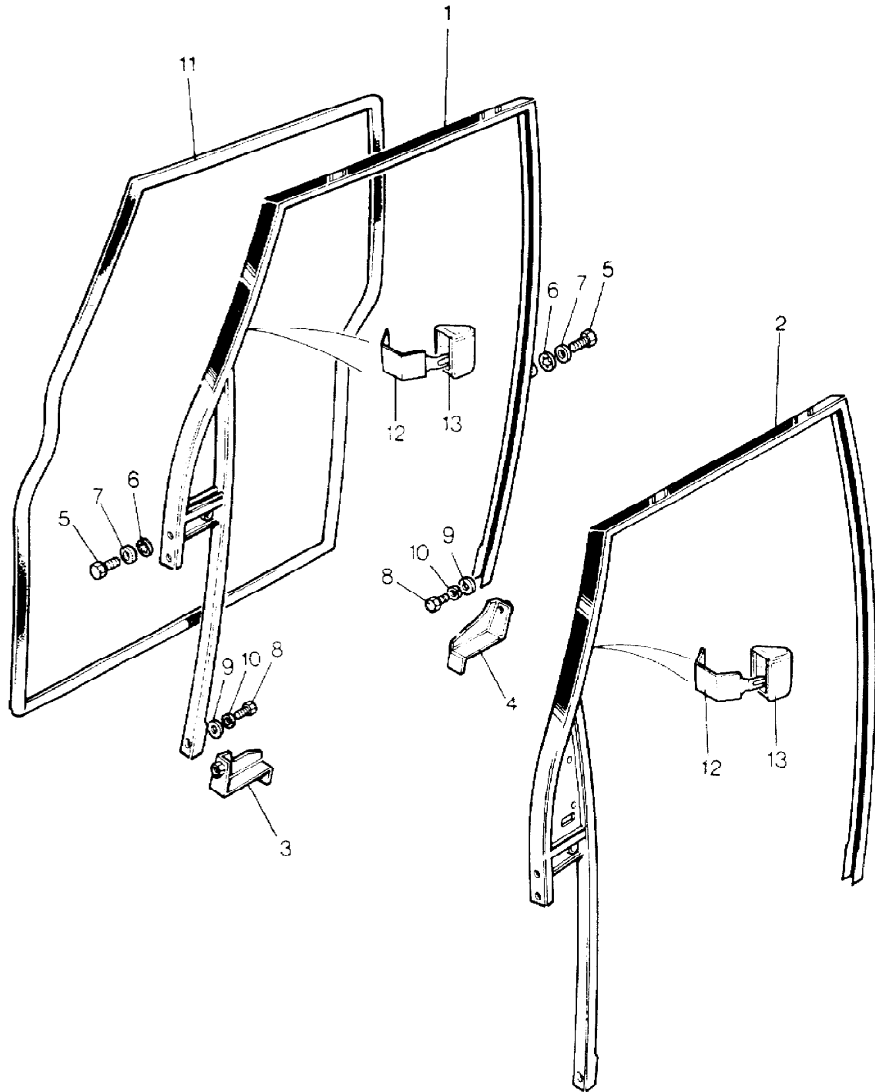

Colour Code:
AL & AAL Savannah
MF & MMF Silver Fox
SUA Sorrell Brown
LUL Winchester Grey

* Up To VIN CA273922
** From VIN DA273923 Up To VIN EA351032
*** From Introduction Of VIN FA351033
Parts Not Applicable to USA.

TS 5349/B