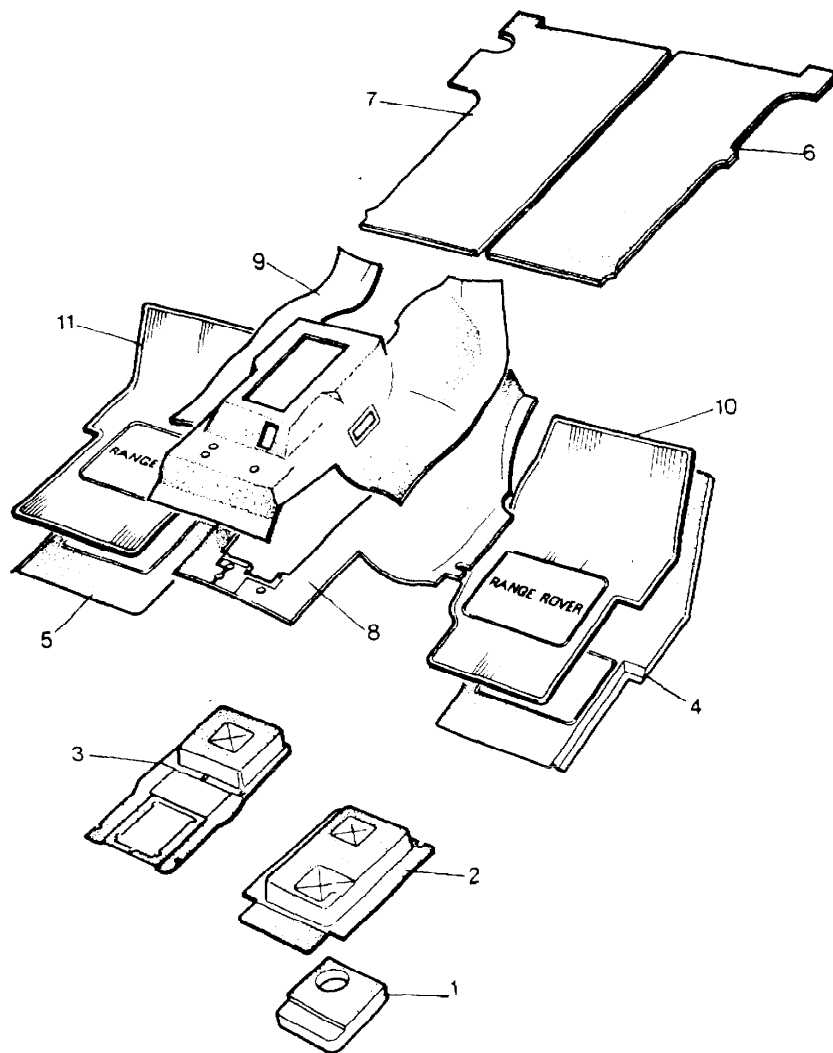

Colour Code:

AH - Nutmeg LE - Slate LUL - Winchester Grey  
AUE - Brogue LDE - Slate AE - Palamino

Parts Not Applicable to USA.

605

MODEL RANGE ROVER  
BLOCK TS 5373  
PAGE PC 12

INSULATION AND CARPETS - FRONT CARPETS