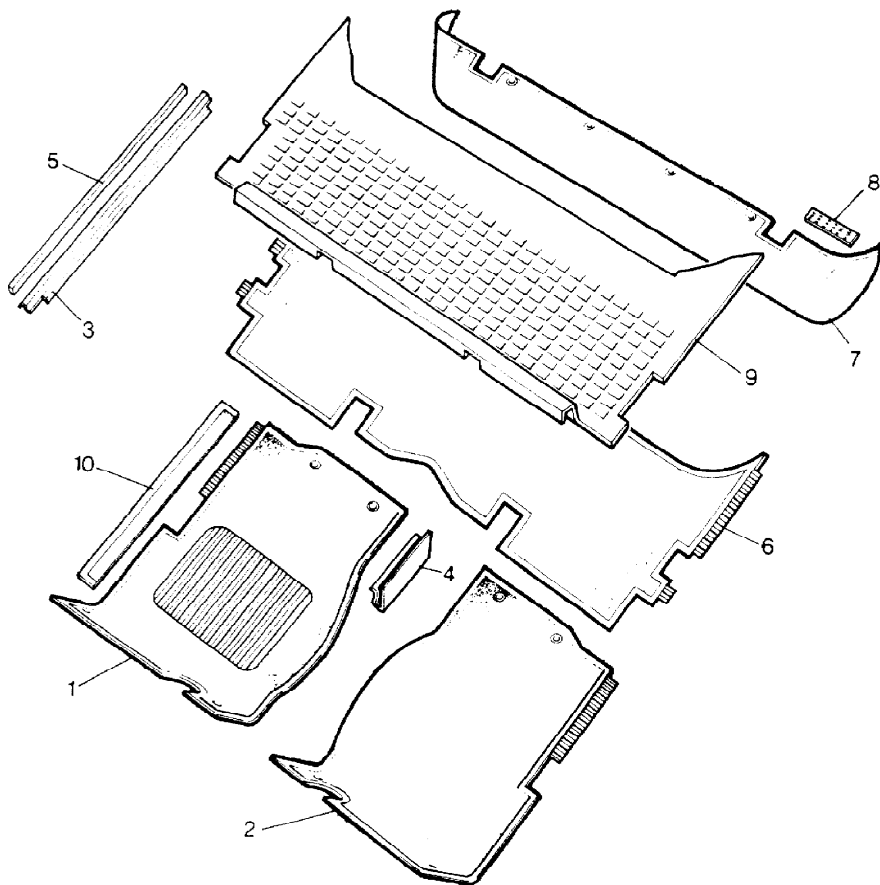

MODEL RANGE ROVER
BLOCK TS 6047/C
PAGE PC 12.40

INSULATION AND CARPETS - FRONT CARPETS

ILL	PART NO	DESCRIPTION	QTY	REMARKS
1	MWC3382AH	Front Carpet RH	1	)
	MWC3382LE	Front Carpet RH	1	) 4 Door *
2	MWC3383AH	Front Carpet LH	1	)
	MWC3383LE	Front Carpet LH	1	)
3	MTC3877	Tread Plate LH Front	1	
	MTC3878	Tread Plate RH Front	1	
	MTC3879	Tread Plate LH Rear	1	
	MTC3880	Tread Plate RH Rear	1	
4	MWC6911	Edge Clip-Heelboard Carpet	2	2 & 4 Door
5	MTC2342	Dust Seal Sill Finisher	4	
6	MUC9738AH	Centre Floor Carpet	1	2 Door
	MWC4433AH	Carpet Rear Passenger	1	) 4 Door
	MWC4433LE	Carpet Rear Passenger	1	)
7	MWC9626ACH	Heelboard Carpet	1	2 Door
	MWC6163AH	Heelboard Carpet	1	4 Door
	MWC6163LE	Heelboard Carpet	1	4 Door
8	MWC6175	Velcrostrip 70mm Long	2	2 & 4 Door
	MWC6176	Velcrostrip 150mm Long	2	2 & 4 Door
9	MWC5040	Centre Floor Mat Black	1	
10	MWC4307AH	Carpet Strip Under Front Tread Plate	2	
	MWC4307LE	Carpet Strip Under Front Tread Plate	2	

Colour Code:
AH Nutmeg
LE Slate Grey

* Refer to Fiche 4 Frame M2 For 2 Door Front Carpets

From Vehicle No DA296637 - 2 Door
Up To VIN EA351032

From Vehicle No DA299852 - 4 Door
Up To VIN EA351032

Parts Not Applicable to USA.

809