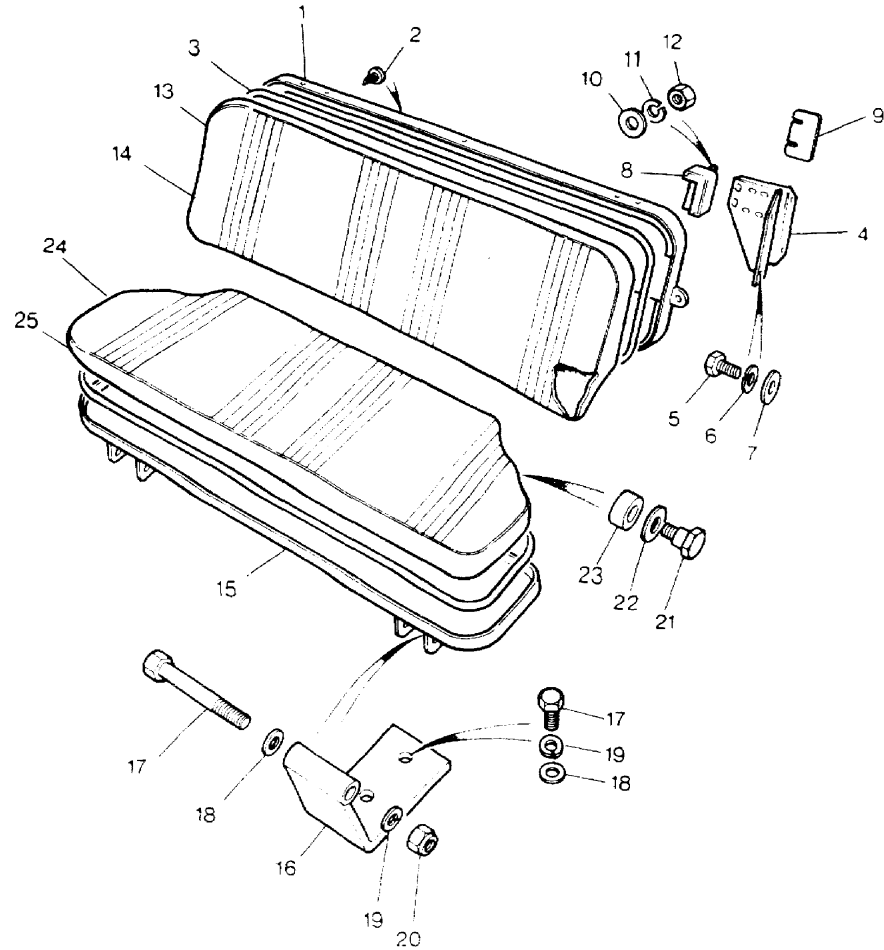

Colour Code:  
AE - Palomino                      AUE - Brogue  
BB - Bronze                         RUN - Bokhara

Parts Not Applicable to USA.

MODEL RANGE ROVER  
BLOCK TS 5385/A  
PAGE RA 16.65

SEATS - REAR SEATS UPTO VEHICLE NO CA273922 - 4 DOOR VELOUR