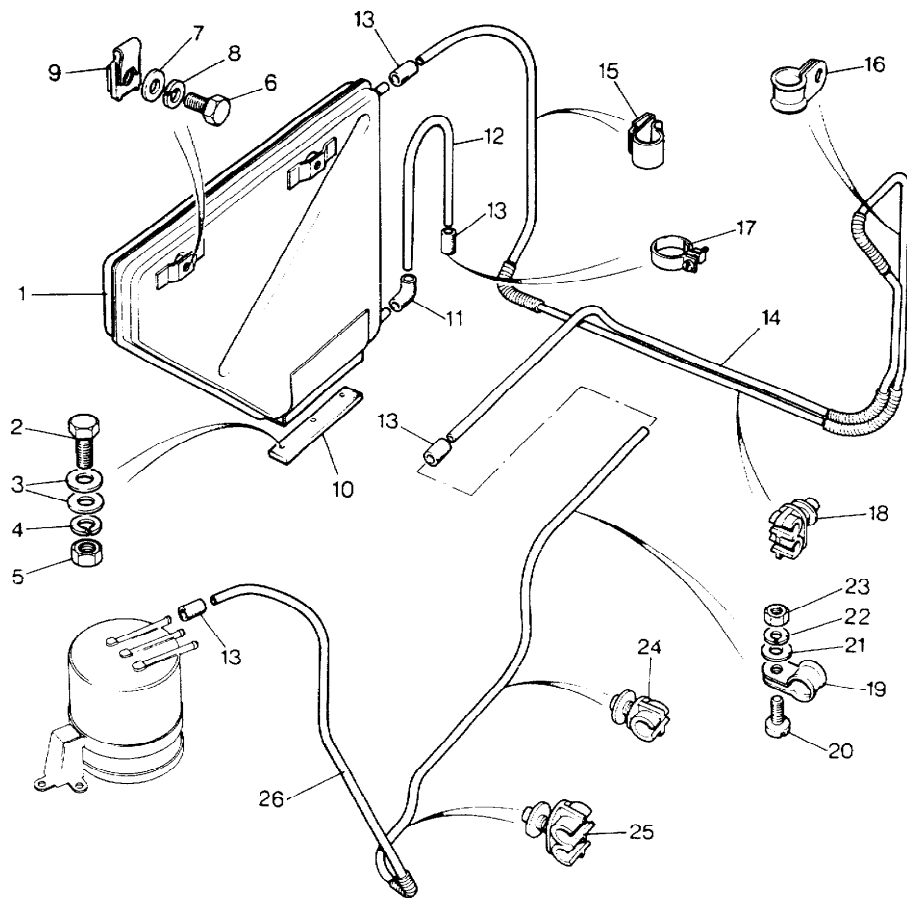

MODEL RANGE ROVER
BLOCK 6RE 228
PAGE JA 8

FUEL - PETROL CATCH TANK - FITTED UP TO VEHICLE VIN NO 8EA308802

ILL	PART NO	DESCRIPTION	QTY	REMARKS
1	592908	Petrol Catch Tank	1	*
	NTC4065	Petrol Catch Tank	1	**
2	255206	Screw	3	
3	WB106041L	Plain Washer	6	
4	WM600041L	Spring Washer	3	
5	NH604041L	Nut	3	
6	BH604141L	Screw	2	
7	WB106041L	Plain Washer	2	
8	WM600041L	Spring Washer	2	
9	BAU1689	Spire Nut	2	
10	592907	Rubber Strip	1	
11	577458	Elbow	1	
12	NRC2097	Pipe Catch Tank To Breather	1	
13	577459	Rubber Connection	3	
14	NRC3244	Pipe Tank To Connection	1	
15	NRC2098	Pipe Clip	4	
16	346073	Pipe Clip	1	
17	565656	Clip	1	
18	79158	Double Pipe Clip	8	
19	AEU1448	Pipe Clip	8	
20	78177	Screw	8	
21	RTC612	Plain Washer	8	
22	WM702001L	Spring Washer	8	
23	RTC608	Nut	8	
24	79122	Single Pipe Clip	8	
25	79159	Double Pipe Clip	2	
26	NRC3243	Pipe Connection To Cannister	1	

* Upto Vehicle No CA274120 - 2 Door
CA273922 - 4 Door

** From Vehicle No DA274121 - 2 Door
DA273923 - 4 Door

Parts Not Applicable to USA.

340