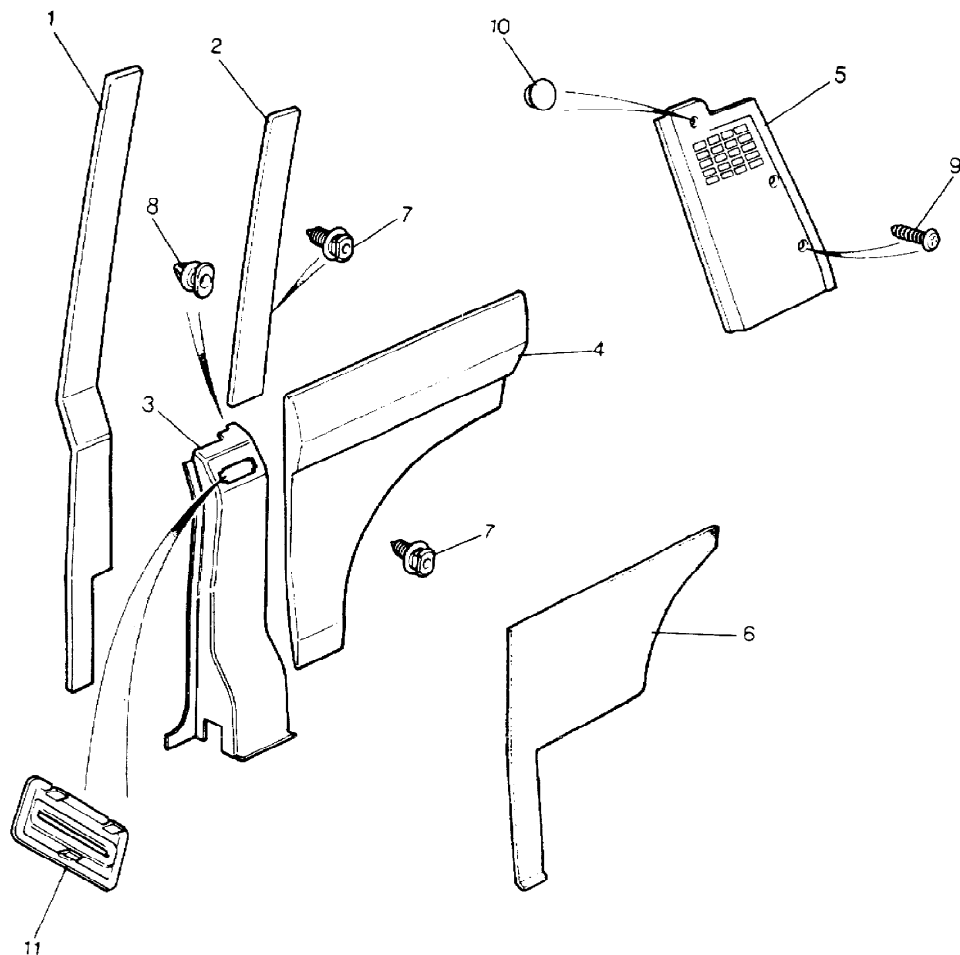

Colour Code  
AE - Palamino  
SUA - Sorrell Brown

Parts Not Applicable to USA.

585

MODEL RANGE ROVER  
BLOCK TS 6918  
PAGE PB 6

TRIM - FRONT DOOR CASINGS

ILL	PART NO	DESCRIPTION	QTY	REMARKS
		UP TO VIN CA273922		
1	MUC2236AE	Door Casing-RH	1	Lo-Line Manual
	MUC2237AE	Door Casing-LH	1	Lo-Line Manual
	MUC2238AE	Door Casing-RH	1	Hi-Line Manual
	MUC2238LR	Door Casing-LH	1	Hi-Line Manual
	MUC2239AE	Door Casing-LH	1	Hi-Line Manual
	MUC2239LR	Door Casing-LH	1	Hi-Line Manual
	MUC2240AE	Door Casing-RH	1	Lo-Line Electric
	MUC2241AE	Door Casing-LH	1	Lo-Line Electric
	MUC2242AE	Door Casing-RH	1	Hi-Line Electric
	MUC2242LR	Door Casing-RH	1	Hi-Line Electric
	MUC2243AE	Door Casing-LH	1	Hi-Line Electric
	MUC2243LR	Door Casing-LH	1	Hi-Line Electric
		FROM VIN DA273923 UP TO VIN EA351032		
	MWC1212AE	Door Casing-RH	1	Lo-Line Manual
	MWC1213AE	Door Casing-LH	1	Lo-Line Manual
	MWC1216AE	Door Casing-RH	1	Hi-Line Manual
	MWC1217AE	Door Casing-LH	1	Hi-Line Manual
	MWC1214AE	Door Casing-RH	1	Lo-Line Electric
	MWC1215AE	Door Casing-LH	1	Lo-Line Electric
	MWC1218AE	Door Casing-RH	1	Hi-Line Electric
	MWC1218LR	Door Casing-RH	1	Hi-Line Electric
	MWC1219AE	Door Casing-LH	1	Hi-Line Electric
	MWC1219LR	Door Casing-LH	1	Hi-Line Electric
		FROM VIN FA351033		
2	MXC3038SUA	Door Casing-RH	1	Lo-Line
	MXC3037SUA	Door Casing-LH	1	Lo-Line
	MXC3038LUL	Door Casing-RH	1	Lo-Line
	MXC3037SUA	Door Casing-LH	1	Lo-Line
	MXC3036SUA	Door Casing-RH	1	Hi-Line Vogue
	MXC3035SUA	Door Casing-LH	1	Hi-Line Vogue
	MXC3036LUL	Door Casing-RH	1	Hi-Line Vogue
	MXC3035LUL	Door Casing-LH	1	Hi-Line Vogue
	MXC3378SUA	Door Casing-RH	1	)
	MXC3377SUA	Door Casing-LH	1	)Vogue SE
	MXC3378LUL	Door Casing-RH	1	)6 Speaker
	MXC3377LUL	Door Casing-LH	1	)