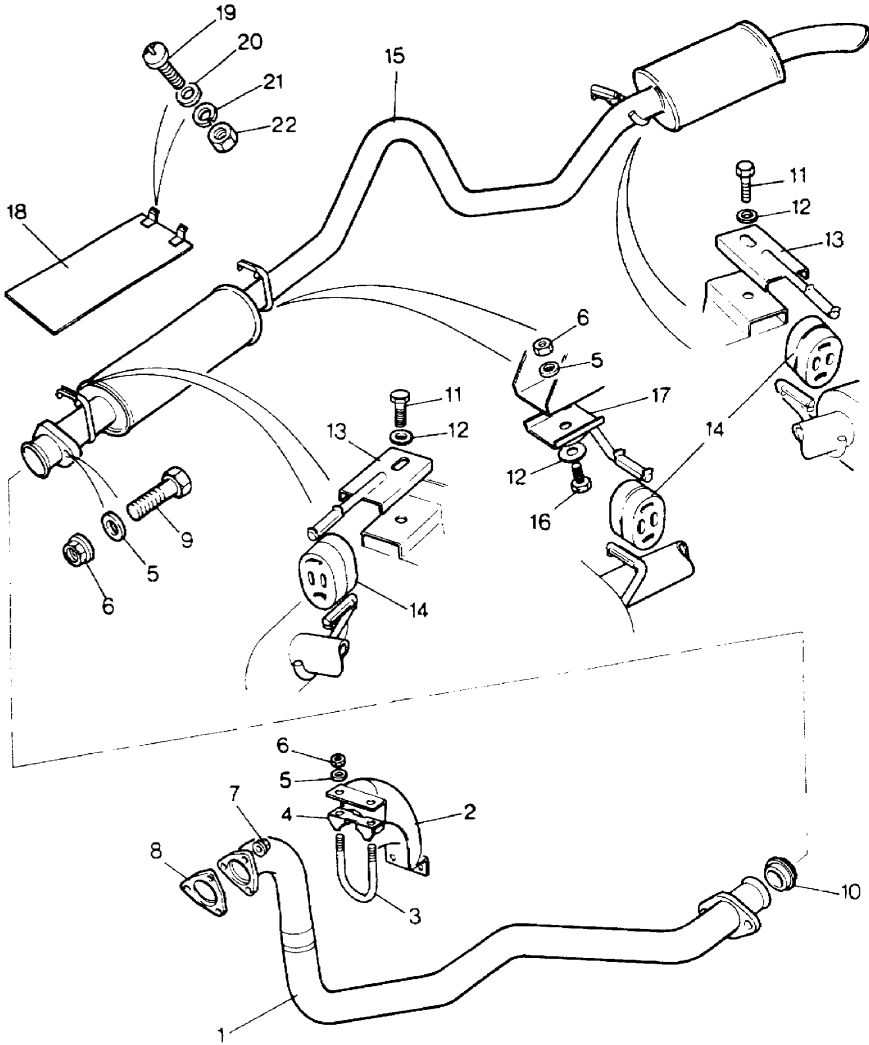

MODEL RANGE ROVER
BLOCK TS 6896
PAGE KA 14

EXHAUST - DIESEL - 2.5 LITRE - FROM VIN GA

ILL	PART NO	DESCRIPTION	QTY	REMARKS
1	NTC7395	Downpipe Assembly	1	
2	NTC2237	Heatshield	1	
3	NTC2240	U Bolt	2	
4	NTC2239	Clamp Plate	2	
5	WA108051L	Plain Washer	4	
6	NV108041L	Nut	4	
7	NTC1966	Dur Loc Nut	3	
8	RTC4894	Gasket	1	
9	BH108101L	Screw	2	
10	CRC4579L	Olive	1	
11	GG108251L	Screw	2	
12	WP105L	Plain Washer	3	
13	NTC5648	Hanger Bracket	3	
14	NTC5582	Mounting Rubber	3	
15	NTC7362	Main & Tailpipe Silencer Assy	1	
16	FS108161	Screw	1	
17	NTC5634	Hanger Bracket	1	
18	NRC7649	Heatshield	1	
19	SE106161L	Screw	2	
20	WA106041L	Washer	2	
21	SE106161L	Spring Washer	2	
22	NH106041L	Nut	2	

Parts Not Applicable to USA.

364