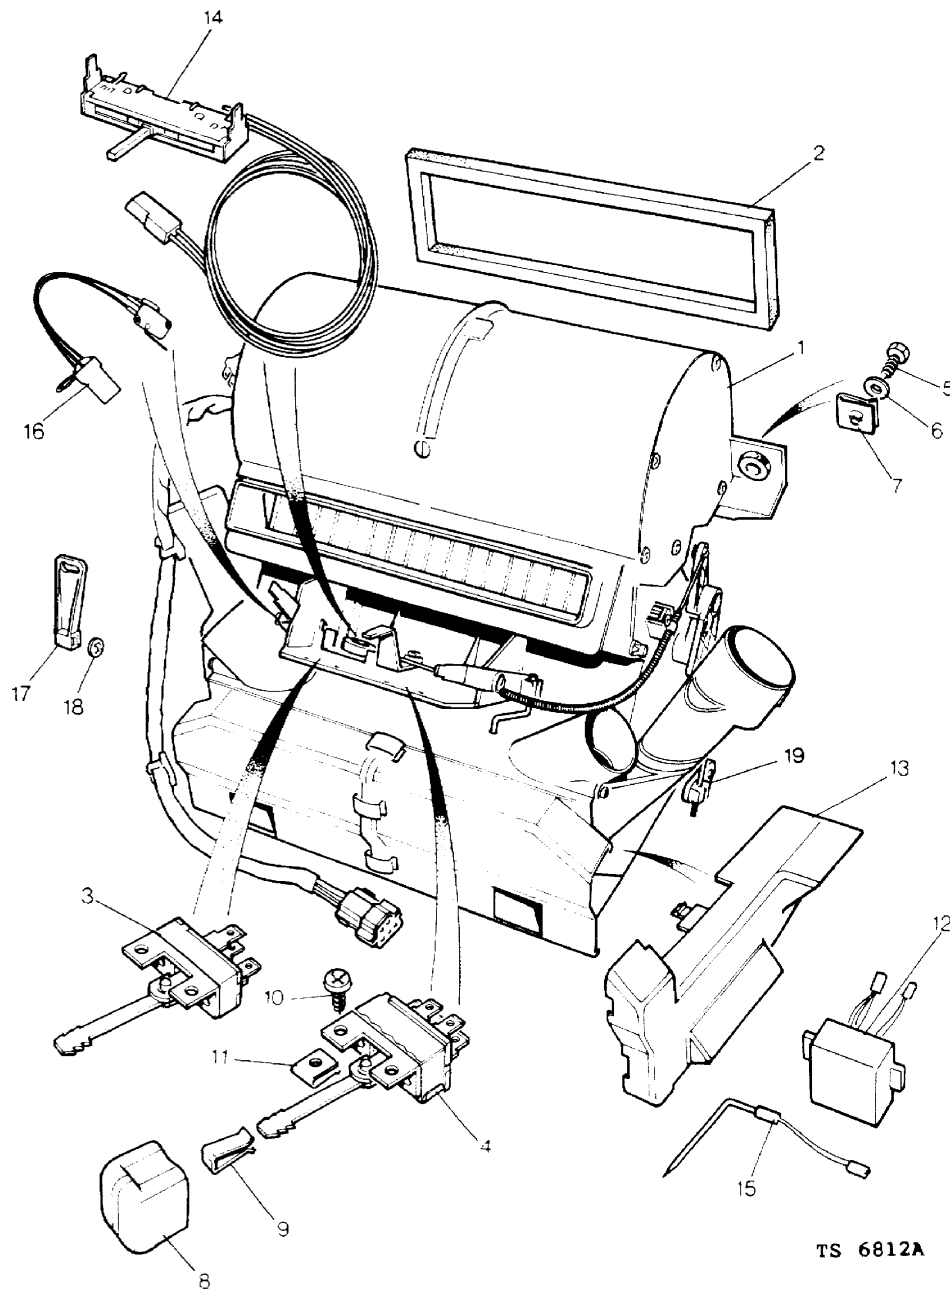

MODEL RANGE ROVER
BLOCK TS 6812A
PAGE LC 2.04

HEATING SYSTEM - HEATER FROM VIN GA

ILL	PART NO	DESCRIPTION	QTY	REMARKS
1	MXC1760 BTR410	HEATER ASSEMBLY Heater Assy	1	Upto VIN GA428859
			1	From VIN GA428860
			1	Upto VIN GA449698
			1	From VIN GA449698
2	BTR857 MXC6889 RTC6693	Heater Assy +Seal +Motor and Rotor - (Including Resistor)	1 1 1	
		+Vacuum Actuator	1	
		+Solenoid	1	
		+Radiator and Seals	1	
		+Levers Assembly	1	
		+Cable Assembly Heater Levers	1	
3	RTC6696 RTC6697 RTC6593 RTC6694 RTC6695 PRC5436	+Switch Heater/Air Conditioning Blower 4 Position	2	1 Off Non Air Con
4	PRC6314	Switch Heater and Recirculatory 2 Position	1	Non Air Con
5	AM605088 MXC6676	Screw	4	Upto VIN FA399972
		Screw	4	From VIN GA399973
6	WC108051L	Plain Washer	4	
7	AK616011	Spring Nut	4	
8	MXC3270	Heater Knob	5	
9	MUC6529	Clip Heater Knob	5	
10	AB606031L	Screw) Fixing	6	
11	79039	Spire Nuts) Switches	6	
12	MXC5706	Thermostat for Air Conditioning	1	
13	MXC5554 MXC5555 BTR458 BTR457	Heater Deflector RH Heater Deflector LH Heater Deflector RH Heater Deflector LH	1 1 1 1	)UptoVIN GA464271))FromVIN GA464272)
14	MXC5705	Potentiometer	1	
15	MXC5707	Thermistor Probe	1	
16	PRC8155	Microswitch Vent Control	1	
17	MXC5683	Linkage Thermostat	1	
18	MXC7656	Clip Linkage Thermostat	1	
19	STC490	Clip Linkage	1	

Parts Not Applicable to USA.

TS 6812A

378