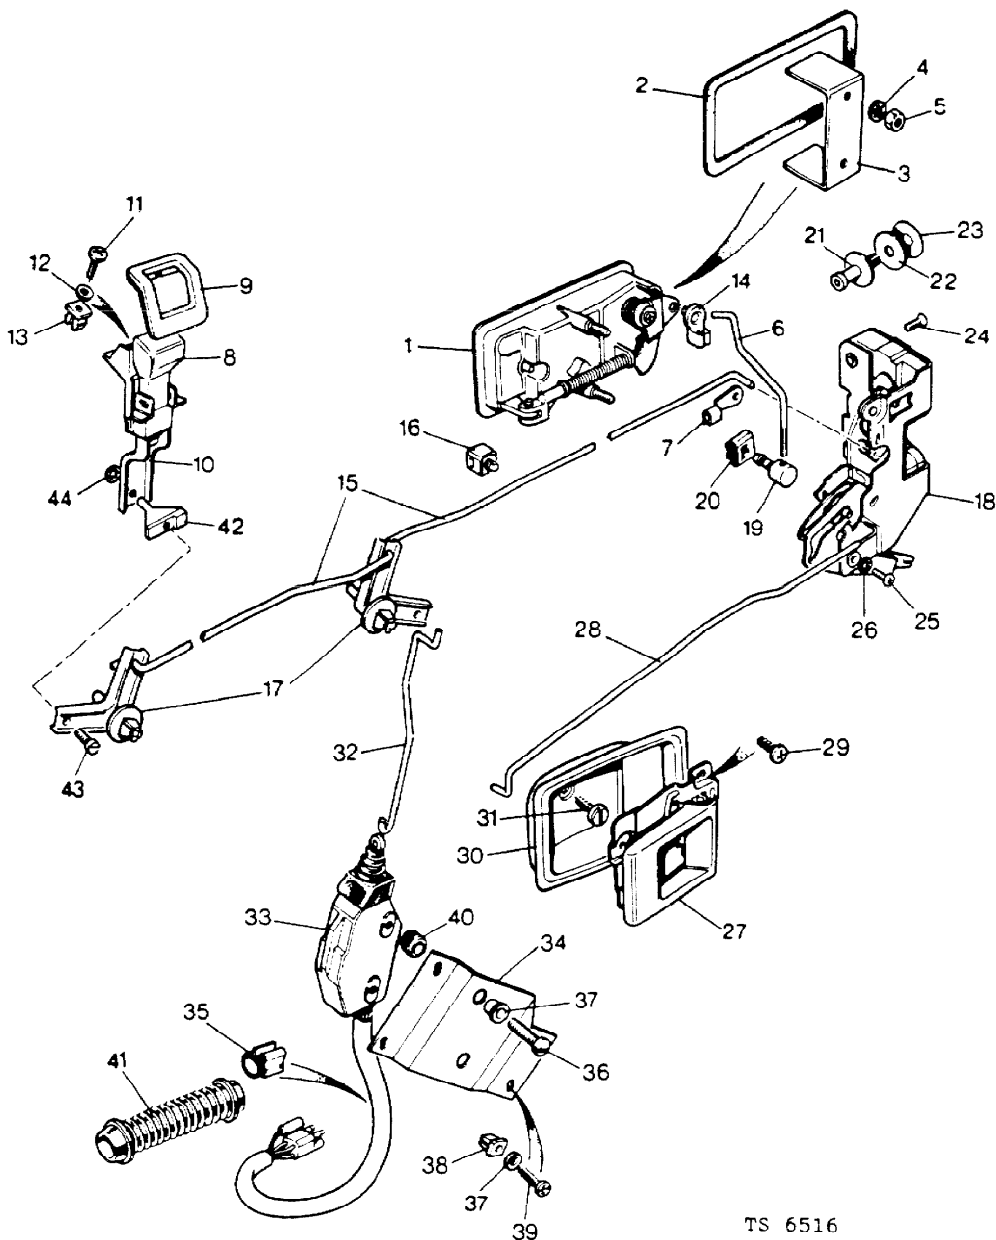

MODEL RANGE ROVER
BLOCK TS 6516
PAGE NE 42

BODY - LOCK AND HANDLES - REAR - FROM INTRODUCTION OF VIN FA351033

ILL	PART NO	DESCRIPTION	QTY	REMARKS
1	MTC9114	Door Handle RH	1	
	MTC9113	Door Handle LH	1	
2	MXC3178	Seal	2	
3	MTC7188	Bracket Fixing Outer Handle	2	
4	WL700101L	Shakeproof Washer	4	
5	NY910041L	Nut	4	
6	MXC4605	Link External Handle to Lock	2	
7	BFP1265	Anti Rattle Clip	2	
8	JRC1775RUN	Sill Button	2	
9	MXC4738RUN	Escutcheon Sill Button	2	
10	BRC8965RUN	Housing for Sill Button	2	
11	AB606041L	Drive Screw)Fixing	4	
12	WA104001L	Plain Washer)Sill	4	
13	MWC1950	Lokut Nut)Button	4	
14	BRC1393	Anti Rattle Clip	2	
15	MWC5150	Link Bell Crank to Latch RH	1	
	MWC5151	Link Bell Crank to Latch LH	1	
16	MTC9625	Rod Clip	2	
17	MWC5360	Bell Crank	4	
18	MTC9204	Door Latch RH	1	
	MTC9203	Door Latch LH	1	
19	MTC9289	Adjusting Link	2	
20	MTC9290	Clip	2	
21	390448	Striker	2	
22	MWC7677	Gasket Door Striker	2	
23	391591	Shim	2	
24	SF106121L	Screw	4	
25	SE106121L	Screw	2	
26	WF702101L	Shakeproof Washer	2	
27	MXC2722RUN	Remote Control Handle RH	1	)Remove Link Rod
	MXC2723RUN	Remote Control Handle LH	1	)Supplied and)Replace by)MWC5144/5
28	MWC5144	Link Interior Handle RH	1	
	MWC5145	Link Interior Handle LH	1	
29	AB604044	Drive Screw Fixing Remote Control Handle	4	
30	DBP6532RUN	Bezel RH	1	
	DBP6533RUN	Bezel LH	1	

Colour Code:
RUN Bokhara

Parts Not Applicable to USA.

TS 6516