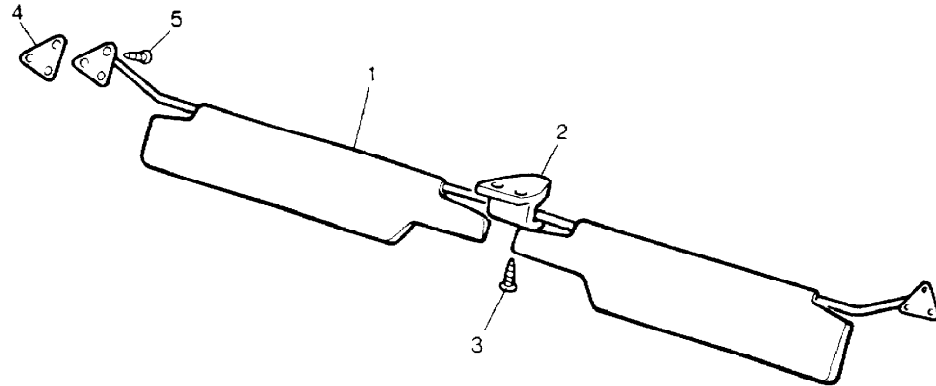

Parts Not Applicable to USA.

557

MODEL RANGE ROVER  
BLOCK TS 6584  
PAGE NF 22.20

BODY - SUN VISORS

ILL	PART NO	DESCRIPTION	QTY	REMARKS
1	MWC4386AL	Sun Visor RH LH Stg	1	Vanity Mirror
	MWC4386LO	Sun Visor RH LH Stg	1	Vanity Mirror
	MWC4386LUM	Sun Visor RH LH Stg	1	Vanity Mirror *
	MWC4387AL	Sun Visor LH RH Stg	1	Vanity Mirror
	MWC4387LO	Sun Visor LH RH Stg	1	Vanity Mirror
	MWC4387LUM	Sun Visor LH RH Stg	1	Vanity Mirror *
	MWC4388AL	Sun Visor RH RH Stg	1	Ticket Pocket
	MWC4388LO	Sun Visor RH RH Stg	1	Ticket Pocket *
	MWC4388LUM	Sun Visor RH RH Stg	1	Ticket Pocket *
	MWC4389AL	Sun Visor LH LH Stg	1	Ticket Pocket
	MWC4389LO	Sun Visor LH LH Stg	1	Ticket Pocket *
	MWC4389LUM	Sun Visor LH LH Stg	1	Ticket Pocket *
2	392954	Retaining Hook	1	
	392954LUM	Retaining Hook	1	
3	AB608061L	Drive Screw	2	
4	391537	Packing Plate	2	
	391537LUM	Packing Plate	2	
5	AD610081L	Drive Screw	6	
	AD610083	Drive Screw	6	