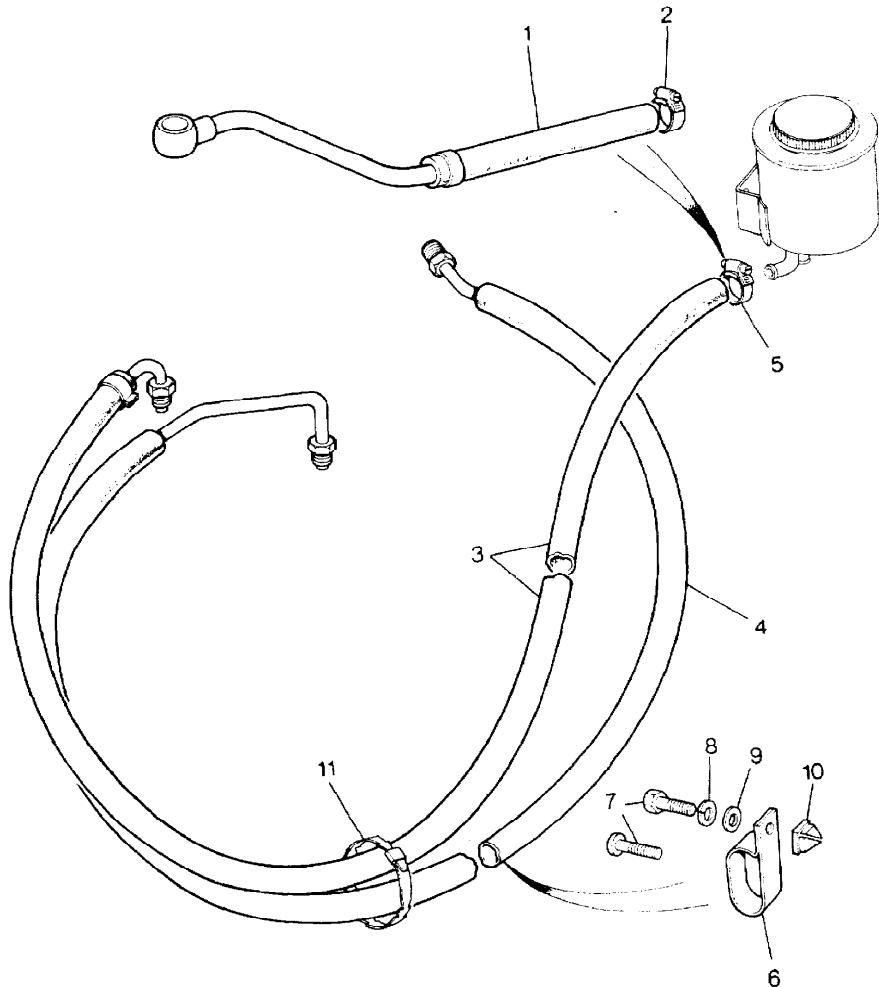

MODEL RANGE ROVER
BLOCK TS 5583
PAGE FA 18

STEERING - HOSES-POWER STEERING-PETROL-FITTED WITH 30 SERIES POWER STEERING PUMP

ILL	PART NO	DESCRIPTION	QTY	REMARKS
1	NTC2814	Low Pressure Hose Reservoir to Steering Pump	1	
2	603890	Hose Clip	1	
3	NTC1371	Low Pressure Hose Steering Box to Reservoir	1	RH Stg
	NTC1369	Low Pressure Hose Steering Box to Reservoir	1	LH Stg
	RTC4825	O Ring to Hose Steering Box to Reservoir	1	
4	NTC1370	High Pressure Hose Pump to Steering Box	1	RH Stg
	NTC1368	High Pressure Hose Pump to Steering Box	1	LH Stg
	RTC4826	O Ring for Hose Steering Pump to Steering Box	1	
5	NRC1362	Hose Clip	1	
6	NTC2722	Clip	3	RH Stg
7	257020	Screw	2	
	79120	Screw	1	
8	WM702001L	Spring Washer	3	
9	WC702101L	Plain Washer	3	
10	79239	Nutsert	3	
11	240431	Cleat	2	RH Stg

Parts Not Applicable to USA.

287