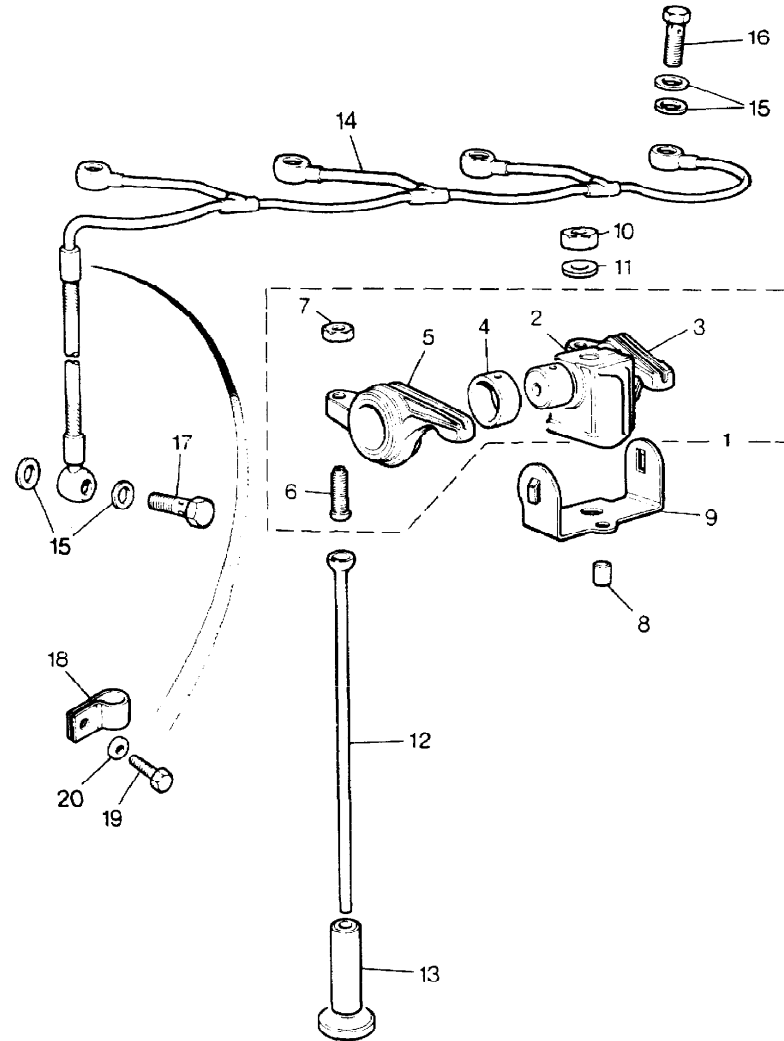

Parts Not Applicable to USA.

121

MODEL RANGE ROVER  
BLOCK VS 3291  
PAGE BC DT 2

ENGINE - 2400 TURBO DIESEL - CYLINDER HEAD

ILL	PART NO	DESCRIPTION	QTY	REMARKS
1	RTC4843	CYLINDER HEAD ASSY	4	
2	AEU2045L	+Valve Guide	8	
3	AEU2296L	+Inlet Valve	4	
4	AEU2047L	+Seat-Inlet Valve	4	
5	RTC4916	+Exhaust Valve	4	
6	AEU2046L	+Seat-Exhaust Valve	4	
7	AEU2050L	+Spring Seat	8	
8	AEU2051L	+Valve Spring	8	
9	AEU2052L	+Upper Collar	8	
10	AEU2053L	+Split Cones	16	
11	AEU2054L	+Stud Bolt	4	
12	AEU2056L	+Cup Plug	12	
13	AEU2057L	+Cup Plug	8	
14	RTC5021	+Precombustion Chamber	4	
15	AEU2207L	Stud-Inlet Manifold	8	
16	AEU2212L	Stud-Exhaust Manifold	8	
17	AEU2109	Stud-Injectors	4	
	RTC4967	Union-Water Dely from Head	4	

Parts Not Applicable to USA.

122

MODEL RANGE ROVER  
BLOCK VS 3268A  
PAGE BC DT 4

ENGINE - 2400 TURBO DIESEL - VALVE ROCKERS

ILL	PART NO	DESCRIPTION	QTY	REMARKS
1	AEU2059L	VALVE ROCKER ASSY	4	
2	AEU2062L	+Pedestal	4	
3	AEU2063L	+Inlet Rocker	4	
4	AEU2067L	+Bush	4	*
5	AEU2064L	+Exhaust Rocker	4	
6	AEU2065L	+Adjustment Screw	8	
7	NH108041L	+Nut M8	8	
8	AEU2060L	Dowel	4	
9	AEU2061L	Spring Plate	4	
10	NH112041L	Nut M12-Rockers/Head	8	)NR112091 N.S.P.
11	WA112081L	Plain Washer M12	8	)Washer Faced Nut
12	AEU2070L	Push Rod	8	
13	AEU2069L	Cam Follower	8	
14	AEU2071L	Oil Pipe-Rockers	1	
15	AEU2072L	Sealing Washer	10	**
16	AEU2073L	Banjo Bolt	4	
17	AEU2074L	Banjo Bolt	1	
18	56667	P Clip	1	
19	SH105121L	Screw M5x12mm	1	
20	WA105041L	Plain Washer	1	