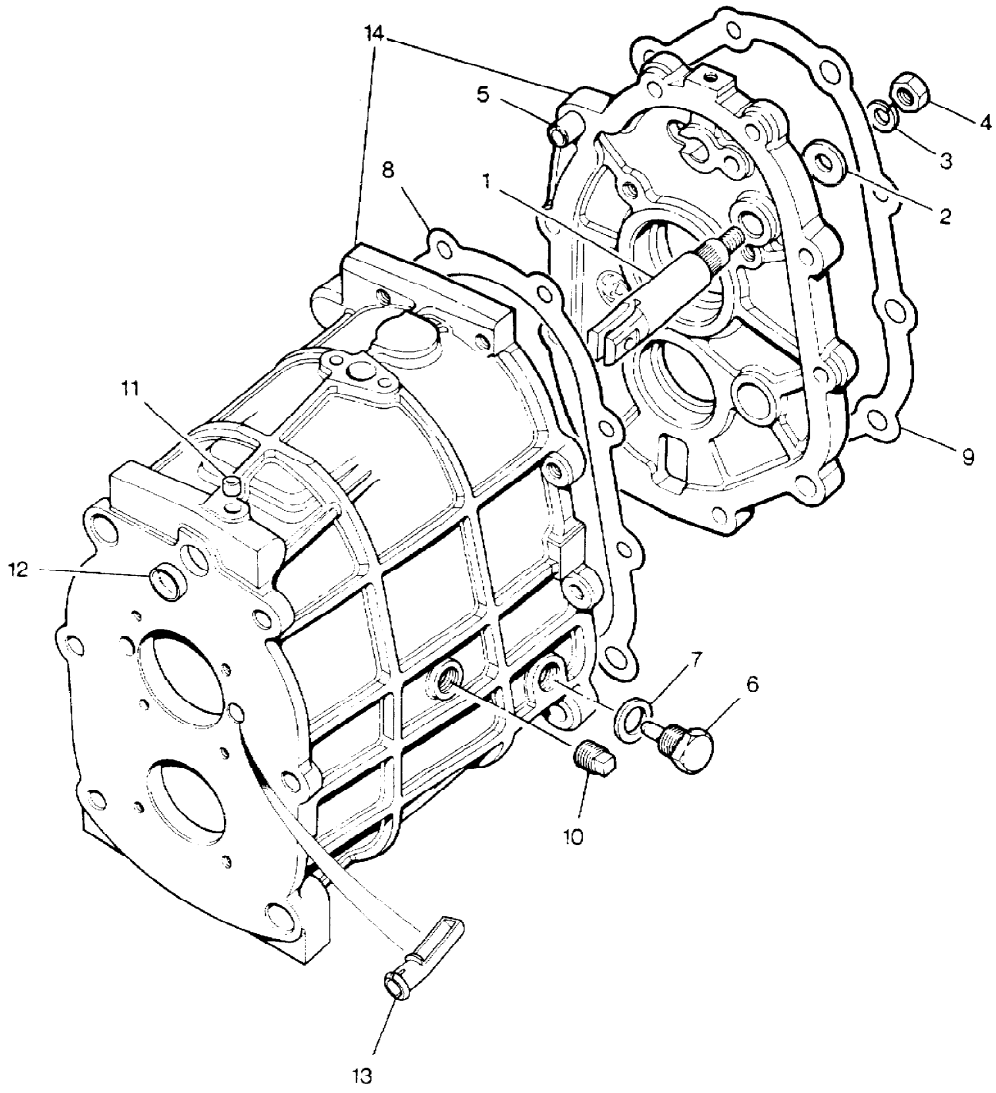

MODEL RANGE ROVER
BLOCK VS 3880A
PAGE CC M 4

GEAR CASE

ILL	PART NO	DESCRIPTION	QTY	REMARKS
1	FRC6950	Pin-Reverse Operating	1	
2	WA110061L	Washer	1	
3	WL100001L	Spring Washer	1	
4	NH100041L	Nut	1	
5	UKC170L	Dowel	2	
6	FRC6145	Plug-Magnetic	1	
7	FRC7064	Joint Washer	1	*
8	TKC1229L	Gasket	1	*
9	TKC1235L	Gasket	1	*
10	3292	Oil Lever Plug	1	
11	UKC24L	Core Plug 6mm	1	Suffix D
	FRC9803	Core Plug 9mm	1	Suffix E Onward
12	UKC30L	Core Plug	1	
13	TKC5779L	Oil Catcher	1	
14	FRC8565	Gear Casing & Centre Plate	1	)Suffix D
	FRC9827	Gear Casing & Centre Plate & Dowels (Petrol & Diesel)	1	)
	FTC239	Gear Casing & Centre Plate & Dowels (Petrol & Diesel)	1	)Suffix E Suffix F
	FTC918	Gear Casing & Centre Plate & Dowels (Petrol & Diesel)	1	Suffix G & H
	FRC9427	Breather Assy 927mm Length	1	
	FRC9430	Breather Assy 857mm Length	1	
	219676	Clip	1	

* Gasket Kit RTC3889

Parts Not Applicable to USA.

184