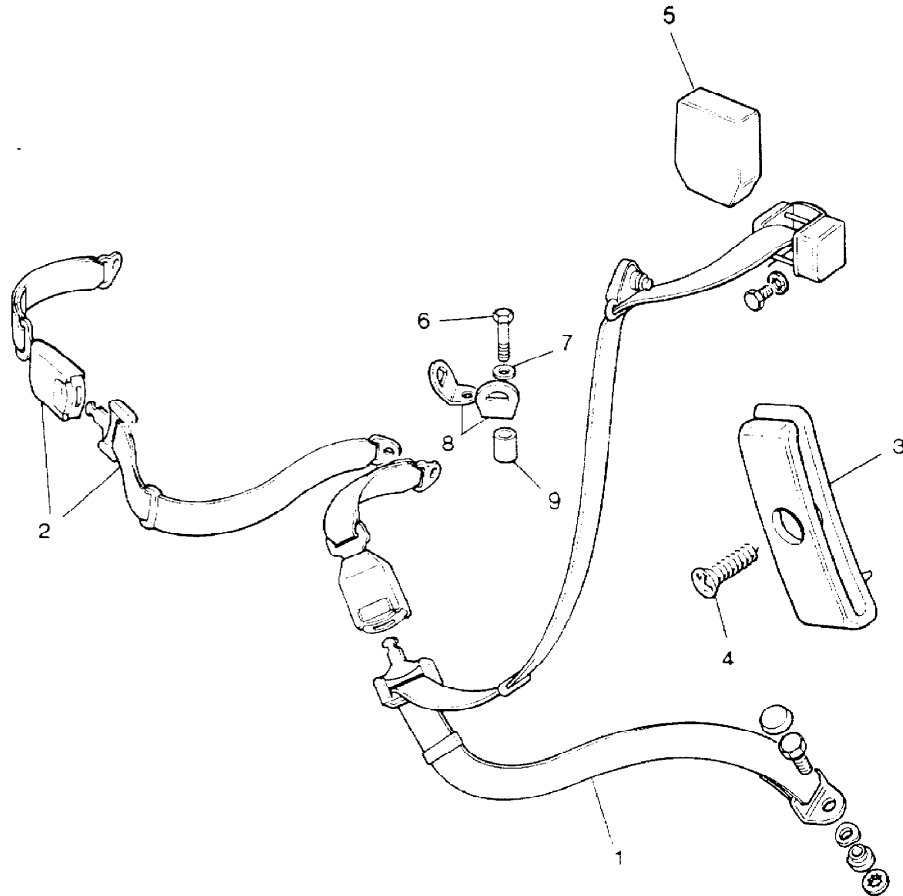

MODEL RANGE ROVER
BLOCK TS 6114
PAGE RA 54

SAFETY HARNESS - REAR INERTIA FROM VEHICLE NO DA274121 - 2 DOOR
- DA273923 - 4 DOOR - UP TO VIN EA351032

ILL	PART NO	DESCRIPTION	QTY	REMARKS
1	RTC6753AMV	Seat Belt RH Rear Outer	1	
	RTC6753LCG	Seat Belt RH Rear Outer	1	
	RTC6752AMV	Seat Belt LH Rear Outer	1	
	RTC6752LCG	Seat Belt LH Rear Outer	1	
2	RTC6750AMV	Seat Belt Rear Centre	1	
	RTC6750LCG	Seat Belt Rear Centre	1	
	MWC6298AV	Seat Belt RH Rear Outer	1	)
	MWC6298LG	Seat Belt RH Rear Outer	1	)
	MWC6299AV	Seat Belt LH Rear Outer	1	)Australia
	MWC6299LG	Seat Belt LH Rear Outer	1	)
	RTC6852AMV	Seat Belt Rear Centre	1	)
	MWC6300LG	Seat Belt Rear Centre	1	)
3	MWC1055	Storage Pocket	2	
4	AD610084	Screw	2	
5	MWC4592	Cover Seat Belt Outer at 'D'	2	
		Post Black		
6	392670	Bolt	4	
7	392809	Lockwasher	4	
8	MRC4655	Bracket	8	
9	MRC4658	Spacer	4	

Colour Code:

AMV Brushwood
AV Brushwood
LCG Flint
LG Flint

Parts Not Applicable to USA.

660