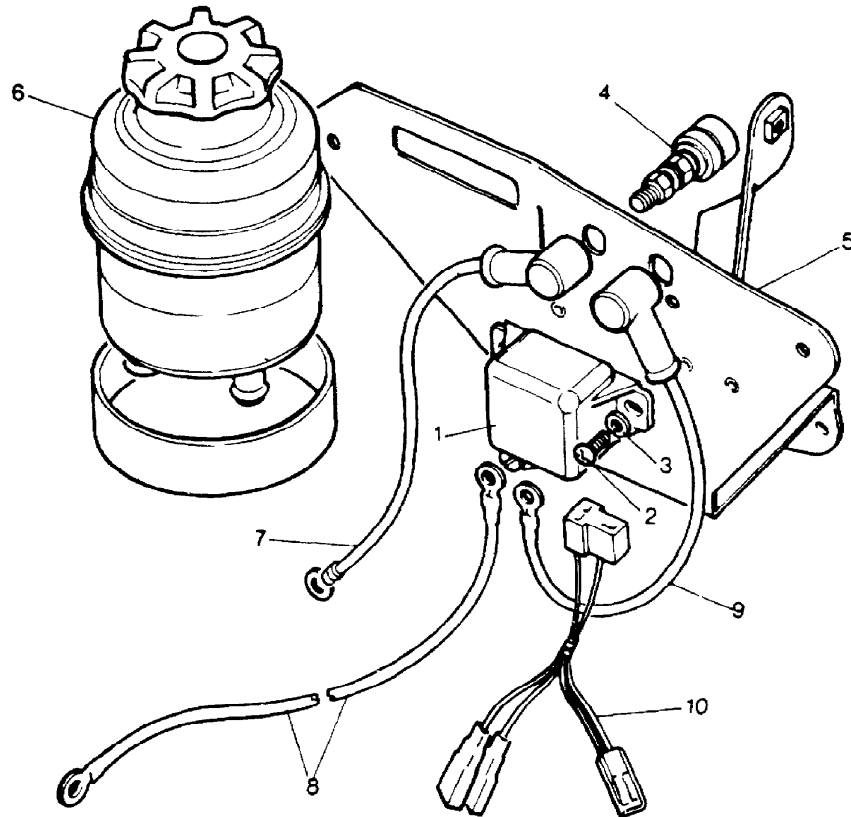

MODEL RANGE ROVER
BLOCK TS 6951
PAGE TA 16

MISCELLANEOUS - SPLIT CHARGE - DIESEL - POLICE SPEC ONLY

ILL	PART NO	DESCRIPTION	QTY	REMARKS
1	PRC8179	Relay-Split Charge	1	
2	SE105161L	Screw	2	
3	WL105001L	Lock Washer	2	
4	DRC2337	Terminal Stud	2	
5	APR218	Mounting Bracket-Expansion Tank	1	
6	NTC1791	Power Steering Reservoir	1	
7	PRC8569	Lead -VE Stud to Body Earth	1	
8	PRC8567	Lead-Battery +VE to Split Charge Relay	1	
9	PRC8568	Lead-Relay to +VE Stud	1	
10	PRC8570	Link Lead-Split Charge Relay	1	

Parts Not Applicable to USA