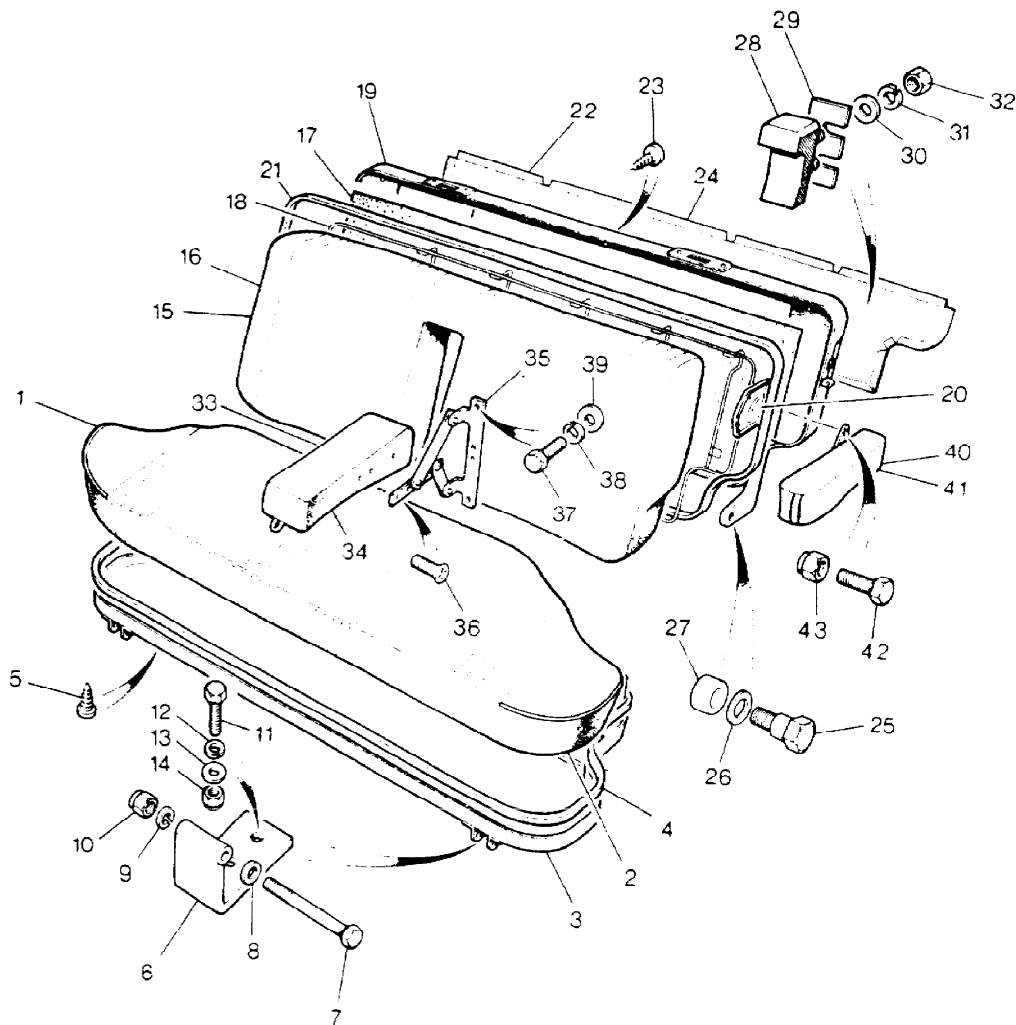

MODEL RANGE ROVER
BLOCK TS 5385/A
PAGE RA 16.70

SEATS - REAR SEATS UPTO VEHICLE NO CA273922 - 4 DOOR VELOUR (CONTINUED)

ILL	PART NO	DESCRIPTION	QTY	REMARKS
28	MRC1785	Rubber Buffer RH	1	
	MRC1786	Rubber Buffer LH	1	
29	MRC2371	Shim	2	
30	4034L	Plain Washer	4	
31	WM702001L	Spring Washer	4	
32	HN2005L	Nut	4	
33	MTC5284BC	CENTRE ARMREST ASSEMBLY	1	
	MTC5284LH	CENTRE ARMREST ASSEMBLY	1	
34	MTC5743BC	+Cover Armrest	1	
	MTC5743LH	+Cover Armrest	1	
35	MTC5668	+Mechanism RH	1	
	MTC5669	+Mechanism LH	1	
36	AC608052L	+Screw	4	
37	SH106161L	Bolt	6	
38	WL106001L	Spring Washer	6	
39	RTC609	Plain Washer	6	
40	MTC5286BC	OUTER ARMREST ASSEMBLY RH	1	
	MTC5286LH	OUTER ARMREST ASSEMBLY RH	1	
	MTC5287BC	OUTER ARMREST ASSEMBLY LH	1	
	MTC5287LH	OUTER ARMREST ASSEMBLY LH	1	
41	MTC5680BC	+Cover Armrest RH	1	
	MTC5680LH	+Cover Armrest RH	1	
	MTC5681BC	+Cover Armrest LH	1	
	MTC5681LH	+Cover Armrest LH	1	
42	SH605061L	Bolt	4	
43	NZ605041L	Nut	4	

Colour Code:
BC Bracken
LH Osprey Grey

Parts Not Applicable to USA.

641