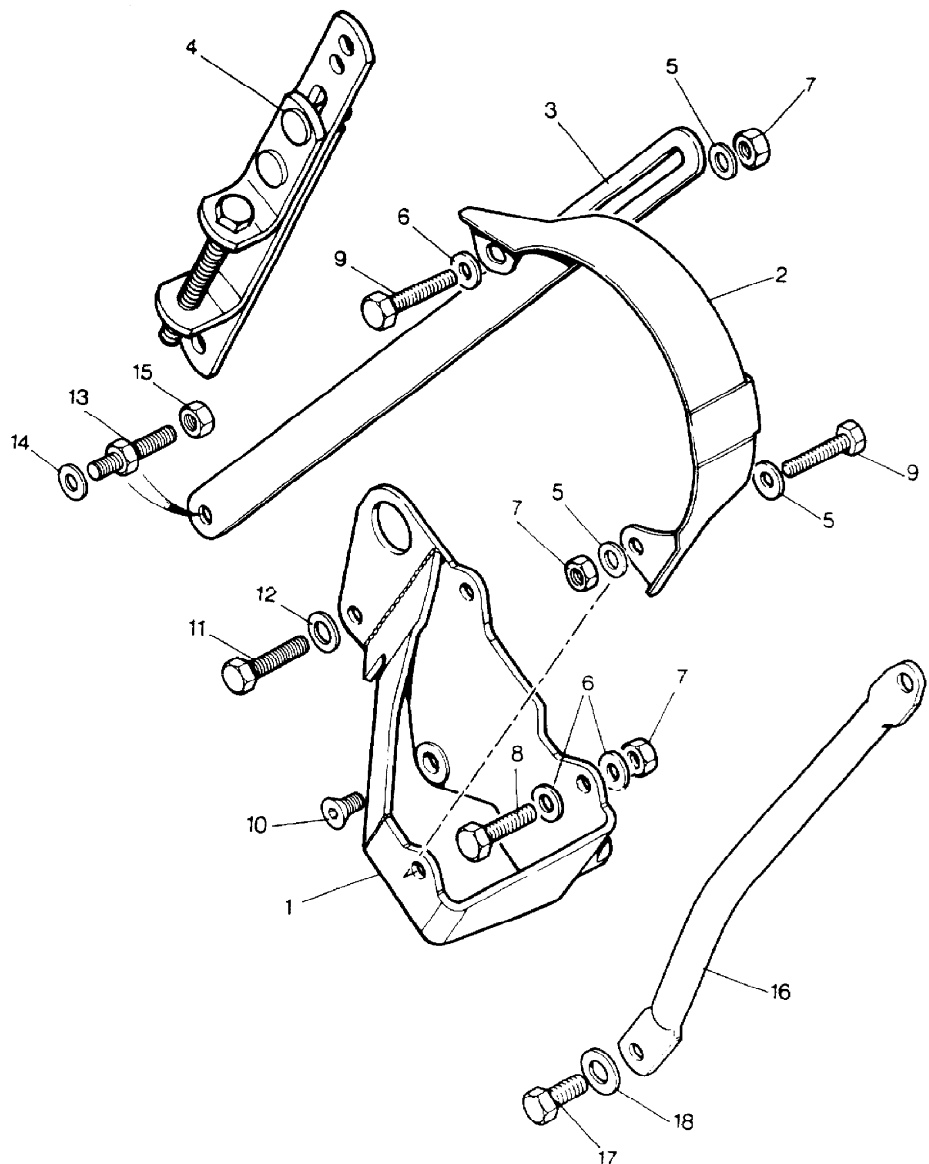

MODEL RANGE ROVER
BLOCK TS 6501
PAGE BH VC 4

ENGINE - (CARB) - ALTERNATOR MOUNTING (A127/65AMP) (A133/65 AMP) (80AMP)

ILL	PART NO	DESCRIPTION	QTY	REMARKS
1	ETC5576	Mounting Bracket	1	
2	ETC8441	Fan Guard (A127/65Amp)	1	)
	ETC8440	Fan Guard	1	) See Note
	ERC8440	Grommet	2	)
	ETC8559	Bush	2	)
3	ETC6291	Adjusting Link	1	Upto Sept 1990
4	ERR1574	Adjusting Link-Screw	1	From Sept 1990
		Adjustment		
5	4594L	Spacing Washer	1	
6	WA108051L	Plain Washer	8	
7	NH108041L	Nut	3	
8	SH108451L	Screw	1	
9	SH108401L	Screw	2	
10	ETC8765	Countersunk Screw	1	
11	SH506071L	Screw	1	
12	WM600061L	Spring Washer	1	
13	ETC7208	Shouldered Stud	1	
14	WA108051L	Plain Washer	1	
15	NH108041L	Nut	1	
16	ETC8579	Strut-Alternator	1	
17	SH506101L	Screw-Strut to Ft/Cover	1	
18	WA110061L	Washer-Strut to Ft/Cover	1	

NOTE: When Replacing Fan Guard Without Bush & Grommet
Fit The Latest Condition With Bush & Grommet

TS 6501

52