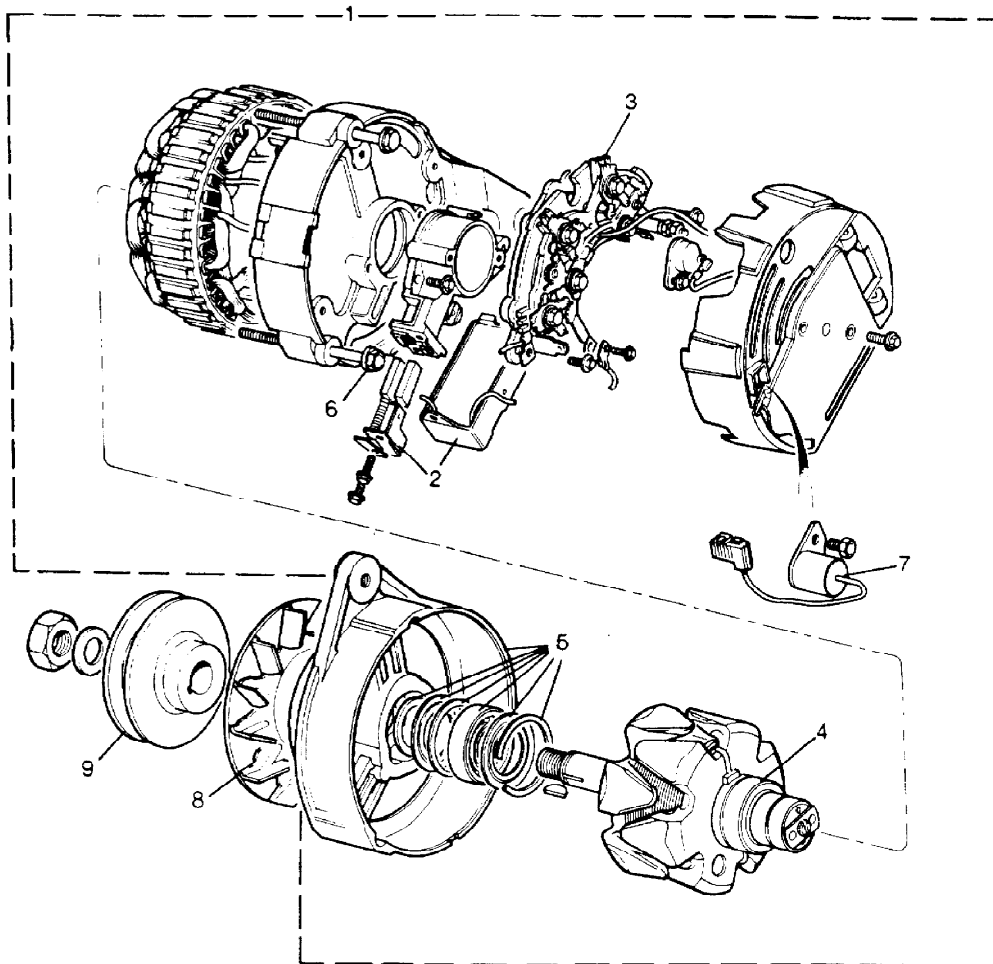

MODEL RANGE ROVER
BLOCK VS 3983
PAGE BH VI 2

ENGINE - (E.F.I.) - ALTERNATOR

ILL	PART NO	DESCRIPTION	QTY	REMARKS
1	RTC5845	ALTERNATOR A127/65 AMP (LUCAS 22282)-/24245	1	See Note
1	RTC5680N	ALTERNATOR A127/65 AMP (LUCAS 24220)	1	
2	RTC5680E	Alternator A127/65 AMP	1	
2	RTC5670	+Regulator and Brush Box Assy	1	
3	RTC5671	+Rectifier	1	
4	RTC5047	+Bearing-Slip Ring End	1	
5	RTC5687	+Bracket & Bearing-Drive End	1	
6	RTC5046	+Kit-Through Bolts	1	
7	RTC6114	+Capacitor & Lead	1	
8	AAU2249	Fan (133/65 Amp)	1	
	605410	Fan (127/65 Amp)	1	
9	ETC9083	Pulley-68mm	1	
	ETC7899	Belt	1	Upto Nov 1990
	ERR2073	Belt	1	From Nov 1990

NOTE: PRC4629 (Lucas 24154) A133/65 AMP Alternator is No Longer Available And Supersedes to RTC5845 (Lucas 22282) A127/65 Amp. This Is Supplied With Lucas Adaptor, Pulley As Required And Fitting Instructions.

Parts Not Applicable to USA.

96