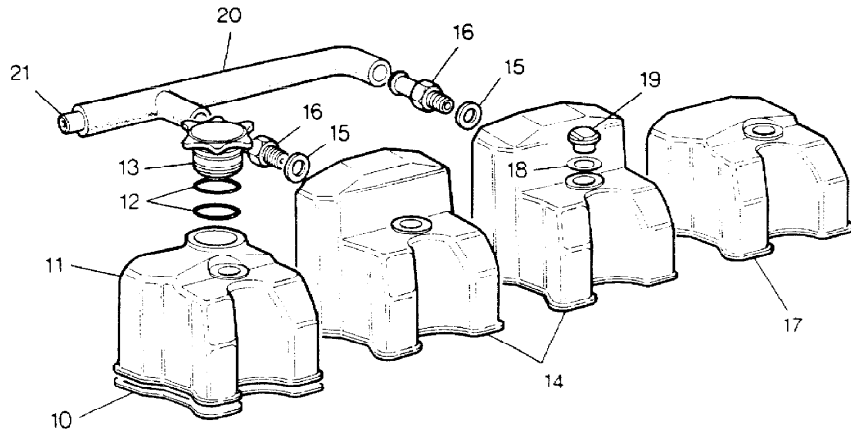

MODEL RANGE ROVER
BLOCK TS 5939A
PAGE BC DT 12

ENGINE - 2500 TURBO DIESEL - ROCKER COVERS

160