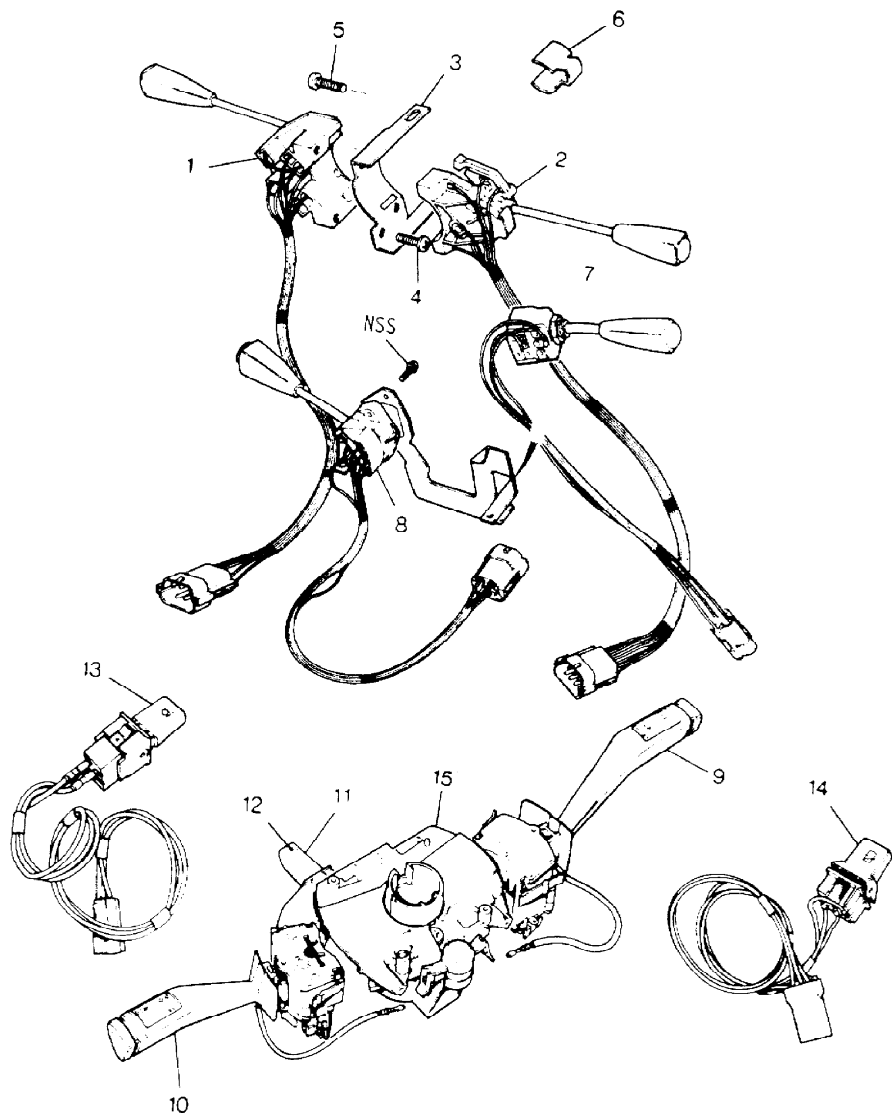

MODEL RANGE ROVER
BLOCK TS 6866
PAGE MB 10

BODY ELECTRICS - SWITCHES UPTO VEHICLE NO CA274120 - 2 DOOR
CA273922 - 4 DOOR

ILL	PART NO	DESCRIPTION	QTY	REMARKS
1	PRC4608	Wipe/Wash Switch	1	
2	PRC4606	Indicator Horn & Dip Switch	1	
3	589880	Bracket For Ind/Horn/Dip Switch	1	
4	78997	Screw	2	
5	78479	Screw	2	
6	575288	Striker For Indicator Switch	1	
7	PRC4607	Headlamp & Sidelamp Switch	1	
8	PRC4609	Rear Wash/Wipe Switch & Brkt	1	

SWITCHES FROM VIN DA274121 - 2 DOOR
DA273923 - 4 DOOR

9	PRC5073	Wash/Wipe Switch	1	Upto VIN EA351032
	PRC6967	Wash/Wiper Switch	1	From VIN FA351033 Upto VIN HA483958 From VIN HA483959
	PRC8724	Wash/Wiper Switch	1	
10	PRC5072	Indicator, Horn, Dip & Hazard Warning Switch	1	
11	RTC3635	Bulb 12v 2w for Hazard Switch	1	
12	RTC5691	Knob for Hazard Switch	1	
13	PRC5425	Headlamp & Sidelamp Switch	1	
14	PRC6284	Rear Wash/Wipe Switch and Bracket	1	Upto VIN EA351032
	PRC6881	Rear Wash/Wipe Switch and Bracket	1	From VIN FA341033
15	PRC5438	Switch Housing	1	

Parts Not Applicable to USA.

427