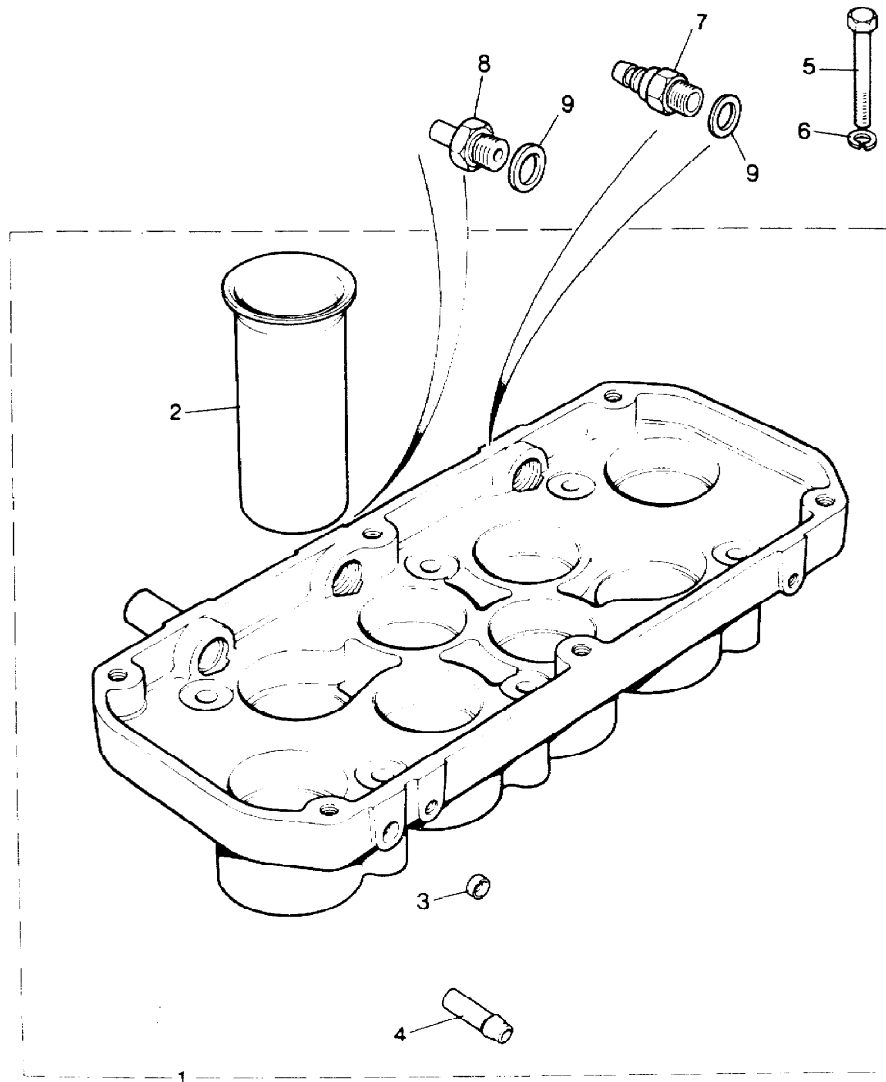

MODEL RANGE ROVER
BLOCK TS 6301
PAGE BE VI 12

ENGINE (E.F.I.) - RAM PIPES HOUSING - APPLICABLE TO 24D 25D 35D 36D

ILL	PART NO	DESCRIPTION	QTY	REMARKS
1	ERR1290	RAM PIPES HOUSING ASSY (3.9)	1	
	ERC9193	RAM PIPES HOUSING ASSY (3.5)	1	
	ERC9196	RAM PIPES HOUSING ASSY (3.5)	1	Air Con
2	ERC9110	+Ram Pipes	8	
3	ERC255	+Cup Plug	1	
4	ERC377	+Connection	1	Air Con
5	BH505181L	Bolt, 5/16" UNCx2 1/4 Long	6	
6	WA108051L	Washer-Plain	6	
7	RTC5907	Non Return Valve	1	
8	ERC4626	Plug-Air Con Servo	1	
9	232043	Joint Washer	2	
	ERC4626	Plug-Air Con Servo	1	
	ETC6504	Adaptor-Evap Loss Control	1	
	ETC6505	Restrictor-Evap Loss Control	1	

* Part of Engine Gasket Kit RTC4994

Parts Not Applicable to USA.