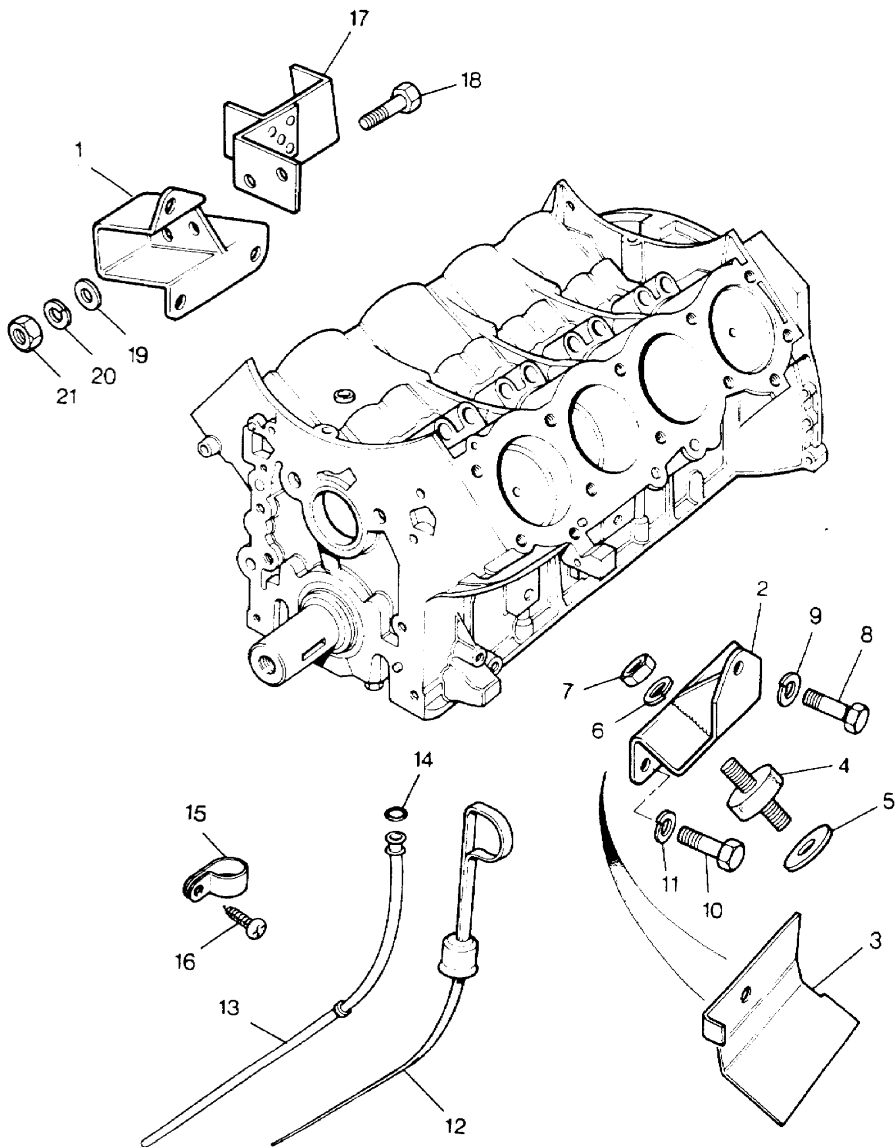

\* Part Of Gasket Kit RTC3306.

Parts Not Applicable to USA.

MODEL RANGE ROVER  
BLOCK 4 RE 170A  
PAGE BA VC 10

ENGINE - (CARB) - CONNECTING ROD PISTON & RINGS

ILL	PART NO	DESCRIPTION	QTY	REMARKS
1	RTC2186S	Piston, Gudgeon Pin & Rings Assembly-STD	8	) 8.13:1 CR *
	RTC218620	Piston, Gudgeon Pin & Rings Assembly .020" O/S	8	)
	RTC2295S	Piston, Gudgeon Pin & Rings Assembly-STD	8	) 9.35:1 CR **
	RTC229520	Piston, Gudgeon Pin & Rings Assembly .020" O/S	8	)
2	RTC2408	+Kit Piston Rings, STD	8	
	RTC240820	+Kit Piston Rings, .020" O/S	8	
3	602082	CONNECTING ROD & CAP ASSY	8	
4	602609	+Bolt-Cap/Rod	16	
5	602061	+Nut-Cap/Rod	16	
6		Kit-Bearing-Conn Rod		
	RTC2117	STD	1	) Crankshaft
	RTC211710	0.010" O/S	1	) Set
	RTC211720	0.020" O/S	1	)