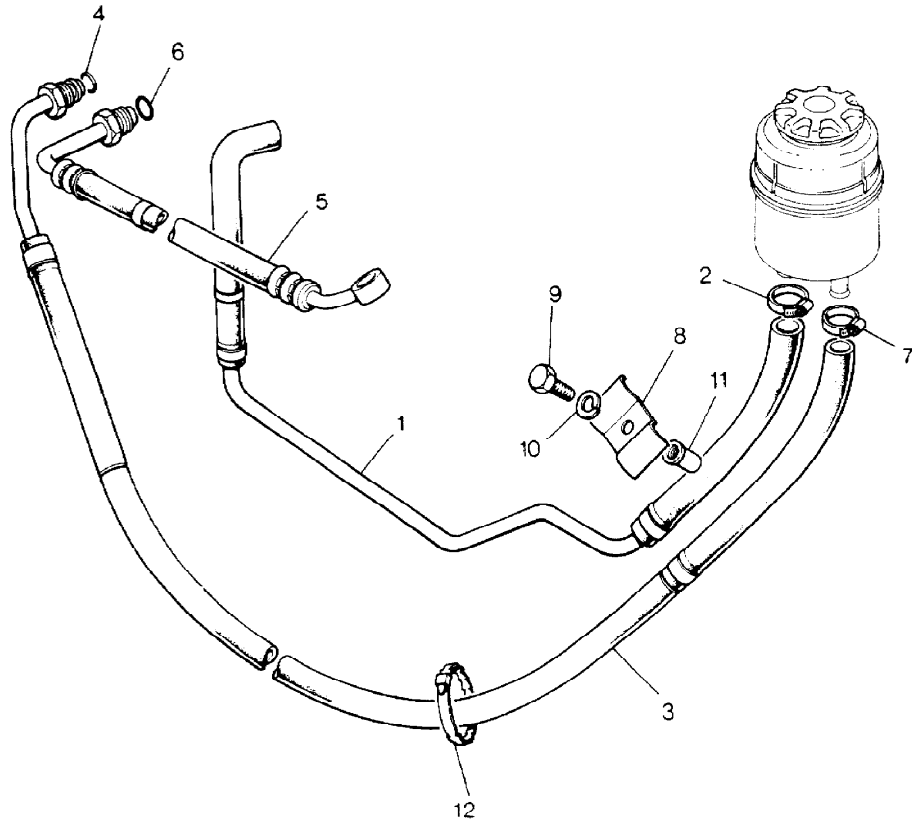

MODEL RANGE ROVER
BLOCK TS 5855
PAGE FA 18.04

STEERING - HOSES - POWER STEERING - DIESEL

ILL	PART NO	DESCRIPTION	QTY	REMARKS
1	NTC3085	Low Pressure Hose Reservoir to Steering Pump	1	RH Stg Upto Eng No:11A33463
	NTC6877	Low Pressure Hose Reservoir to Steering Pump	1	From Engine No: 11A33464 Upto Chassis No GA
	NTC7476	Low Pressure Hose Reservoir to Steering Pump	1	RH Stg From VIN GA
	NTC3086	Low Pressure Hose Reservoir to Steering Pump	1	LH Stg Upto VIN GA
	NTC7477	Low Pressure Hose Reservoir to Steering Pump	1	LH Stg From VIN GA
2	603890	Hose Clip	1	
3	NTC3292	Low Pressure Hose Steering Box to Reservoir	1	RH Stg Upto VIN GA
	NTC7478	Low Pressure Hose Steering Box to Reservoir	1	RH Stg From VIN GA
	NTC3293	Low Pressure Hose Steering Box to Reservoir	1	LH Stg Upto VIN GA
	NTC7479	Low Pressure Hose Steering Box to Reservoir	1	LH Stg From VIN GA
4	RTC4825	O Ring for Hose Steering Box to Reservoir	1	
5	NTC3087	High Pressure Hose Steering Pump to Steering Box	1	RH Stg Upto Eng No:11A33463
	NTC6733	High Pressure Hose Steering Pump to Steering Box	1	RH Stg From Eng No:11A33464 Upto Eng 95A09901
	NTC8422	High Pressure Hose Steering Pump to Steering Box	1	RH Stg From Eng No:95A09901
	NTC3088	High Pressure Hose Steering Pump to Steering Box	1	LH Stg Upto Eng No:11A33463
	NTC6732	High Pressure Hose Steering Pump to Steering Box	1	LH Stg From Eng No:11A33464
6	RTC4826	O Ring for Hose Steering Pump to Steering Box	1	
7	NRC5990	Hose Clip	1	
8	NRC6302	Saddle Clip	3	
9	FS106161	Screw	3	
10	WL106001L	Spring Washer	3	
11	NN106011	Nutsert	3	
12	240431	Cleat	2	

Parts Not Applicabile to USA.