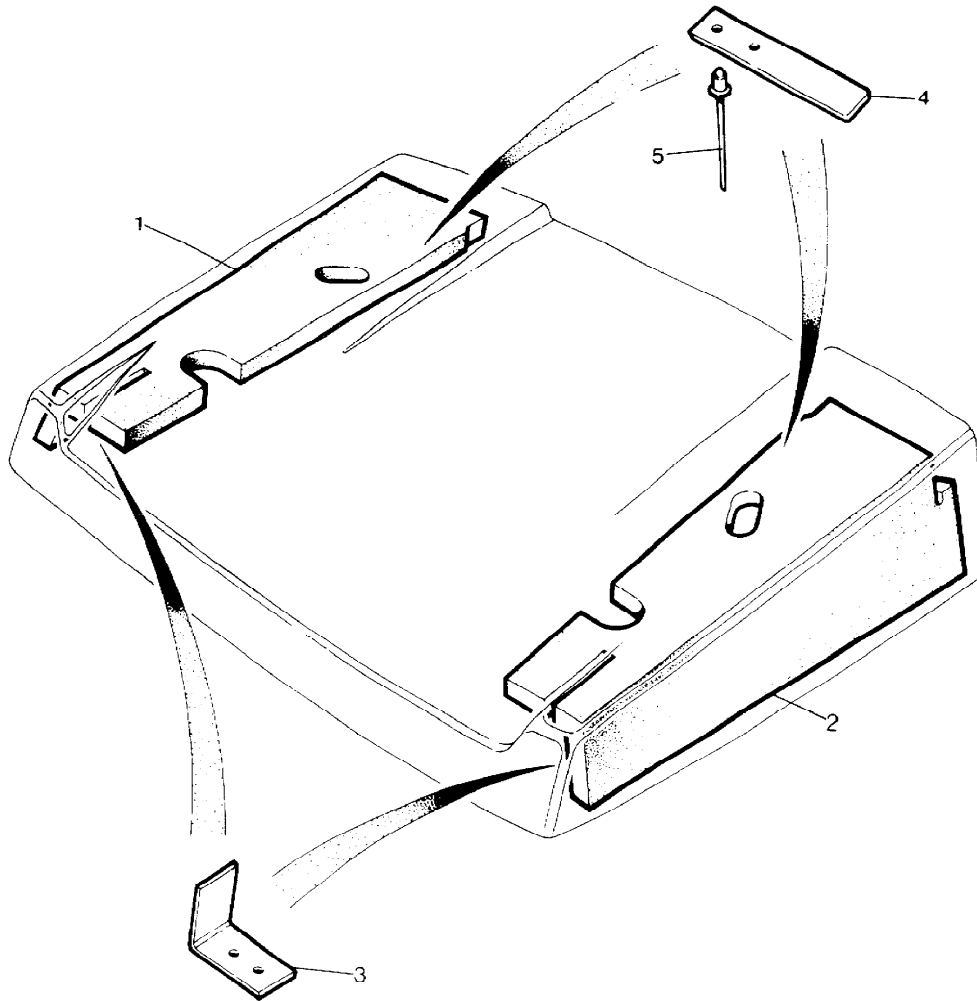

MODEL RANGE ROVER
BLOCK VS 3810
PAGE PC 4

INSULATION AND CARPETS - BONNET

ILL	PART NO	DESCRIPTION	QTY	REMARKS
1	MTC4474	Sound Deadening Pad Bonnet RH	1	
2	MTC4473	Sound Deadening Pad Bonnet LH	1	
3	MTC4476	Bracket Sound Insulation	6	
4	MTC4531	Retention Plate	6	
5	RU608127L	Pop Rivet	24	

Parts Not Applicable to USA.

602

VS3810