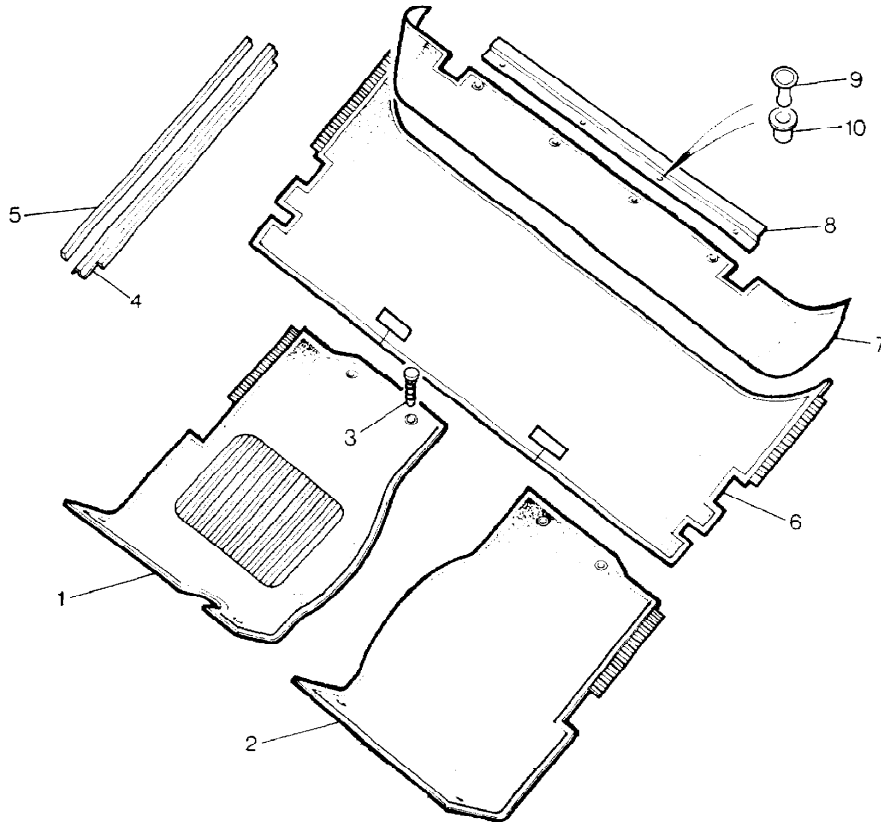

MODEL RANGE ROVER
BLOCK TS 5373
PAGE PC 12

INSULATION AND CARPETS - FRONT CARPETS

ILL	PART NO	DESCRIPTION	QTY	REMARKS
1	MUC2506AH	Front Carpet RH	1	RH Stg *
	MUC2506LE	Front Carpet RH	1	RH Stg
	MUC2507AH	Front Carpet RH	1	LH Stg *
	MUC2507LE	Front Carpet RH	1	LH Stg
2	MUC2504AH	Front Carpet LH	1	RH Stg *
	MUC2504LE	Front Carpet LH	1	RH Stg
	MUC2505AH	Front Carpet LH	1	LH Stg *
	MUC2505LE	Front Carpet LH	1	LH Stg
3	AFU1231AH	Fastener for Carpet	24	
	AFU1231PH	Fastener for Carpet	24	
4	MTC3877	Tread Plate LH Front	1	
	MTC3878	Tread Plate RH Front	1	
	MTC3879	Tread Plate LH Rear	1	
	MTC3880	Tread Plate RH Rear	1	
5	MTC2342	Dust Seal Sill Finisher	4	
6	MUC9738AH	Centre Floor Carpet	1	2 Door
	MUC9737AH	Carpet Rear Passenger	1	) 4 Door
	MUC9737LE	Carpet Rear Passenger	1	)
7	MTC9321AH	Heelboard Carpet	1	
	MTC9321LE	Heelboard Carpet	1	
8	MWC6062P	Finisher	1	
	MTC9317LJ	Finisher	1	
9	79118	Trim Stud	4	
10	13H2475L	Socket Trim Stud	4	

Colour Code:
AH Nutmeg
LE Slate Grey
PH Black
LJ Phantom Grey
AE Palomino

Upto Vehicle No CA274120 - 2 Door
CA273922 - 4 Door

* Still Required For All 2 Door Vehicles
After Vehicle No. CA273922.

Parts Not Applicable to USA.