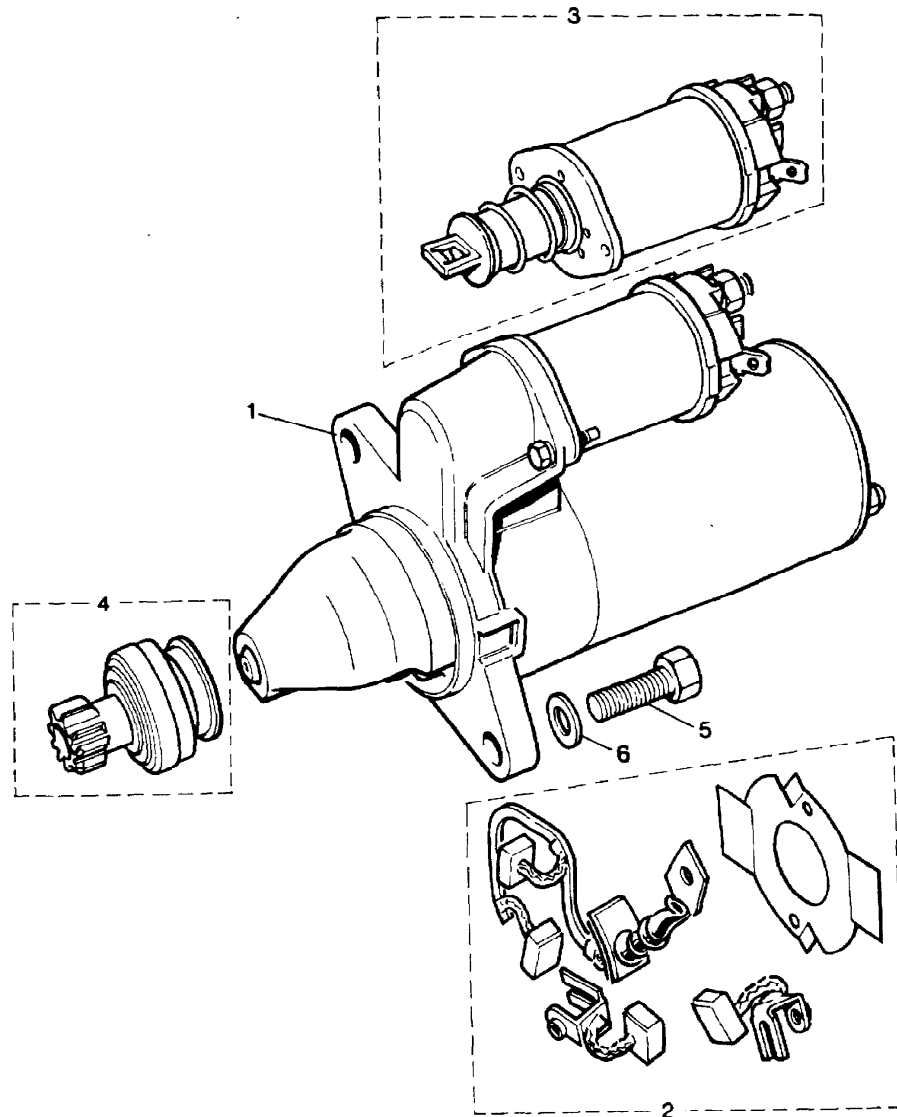

MODEL RANGE ROVER
BLOCK TS 6455
PAGE BH VI 16

ENGINE (E.F.I.) - STARTER MOTOR

ILL	PART NO	DESCRIPTION	QTY	REMARKS
1	RTC6061N	STARTER MOTOR	1	M78R Smaller Type
	RTC5228E	STARTER MOTOR REBUILT	1	3M100 Larger Type
2	RTC5048	+Brush Kit	1	
3	RTC5049	+Solenoid	1	
4	RTC5050	+Drive Assembly	1	
5	SS506121L	Screw 3/8"UNC x 1.1/2"	2	) Not Part
6	WM600061L	Spring Washer	2	) Of Assembly
7	WA110061L	Plain Washer	2	)
	PRC3623	Earth Lead	1	)
	PRC5208	Link Lead	1	)
	PRC7922	Cable Assy Battery to Starter	1	)

Parts Not Applicable to USA.