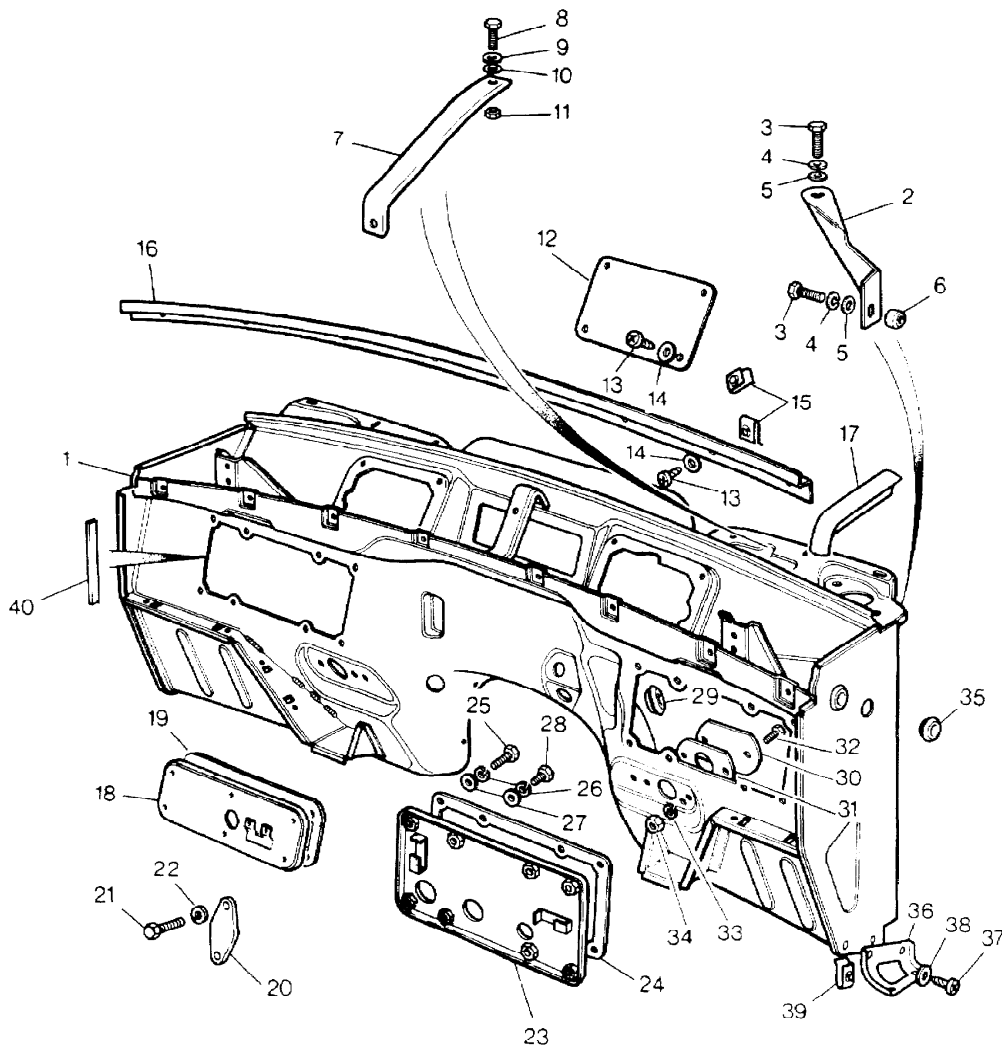

MODEL RANGE ROVER
BLOCK TS 5345/C
PAGE NC 6.02

BODY FRAME - DASH ASSEMBLY CONTINUED

ILL	PART NO	DESCRIPTION	QTY	REMARKS
18	MUC1723	Relay Mounting Plate	1	
19	MUC1722	Gasket Relay Plate	1	
20	NRC6655	Blanking Plate Clutch Pedal	1	Automatic
21	SH605061L	Screw	2	
22	WM600051L	Spring Washer	2	
23	PRC5140	Pedal Aperture Closer	1	)RH Stg Upto)VIN GA
	PRC7865	Pedal Aperture Closer	1	)RH Stg From)VIN GA
	PRC5139	Pedal Aperture Closer	1	LH Stg *
	MWC3191	Pedal Aperture Closer	1	LH Stg ** Upto VIN GA
	PRC7863	Pedal Aperture Closer	1	LH Stg From VIN GA

* Upto Vehicle No CA274120 - 2 Door,
CA273922 - 4 Door

** From Vehicle No DA274121 - 2 Door,
DA273923 - 4 Door

Up To VIN EA351032

*** From Introduction Of VIN FA351033 Up To VIN FA374641

**** From The Introduction Of VIN FA374642 Up To VIN GA

Parts Not Applicable to USA.

486