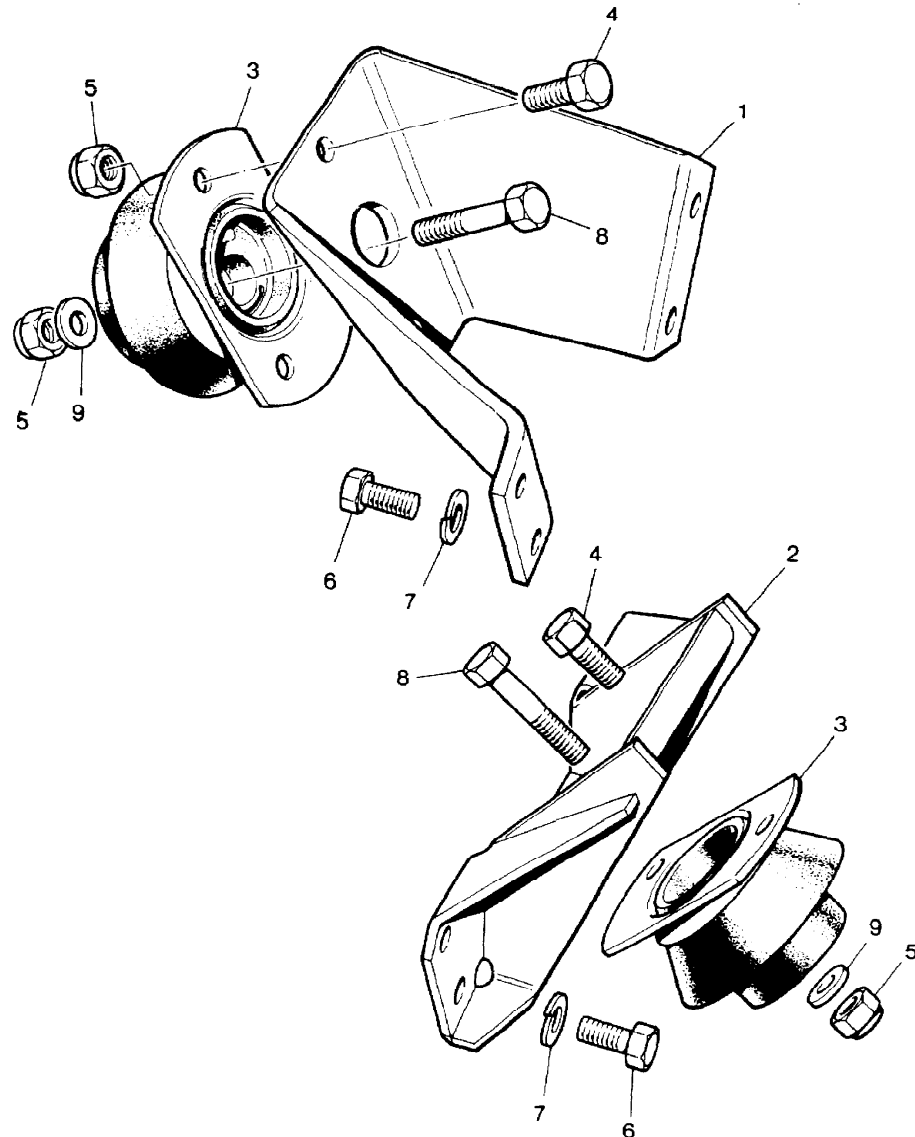

MODEL RANGE ROVER
BLOCK TS 6286
PAGE BK DT 2

ENGINE - 2400 TURBO DIESEL - MOUNTING BRACKETS - FRONT

ILL	PART NO	DESCRIPTION	QTY	REMARKS
1	NTC3237	Engine Mounting Brkt Front RH	1	
2	NTC2776	Engine Mounting Brkt Front LH	1	
3	NTC3241	Engine Mounting Rubber Rear	2	
4	SH110251L	Screw M10x25mm Long	4	
5	NY110041L	Nut M10	4	
6	SH110201L	Screw M10x20mm Long	8	
7	WL110001L	Spring Washer M10	8	
8	BH110121L	Bolt M10x60mm Long	2	
9	WA110051L	Plain Washer M10	2	

Parts Not Applicable to USA.