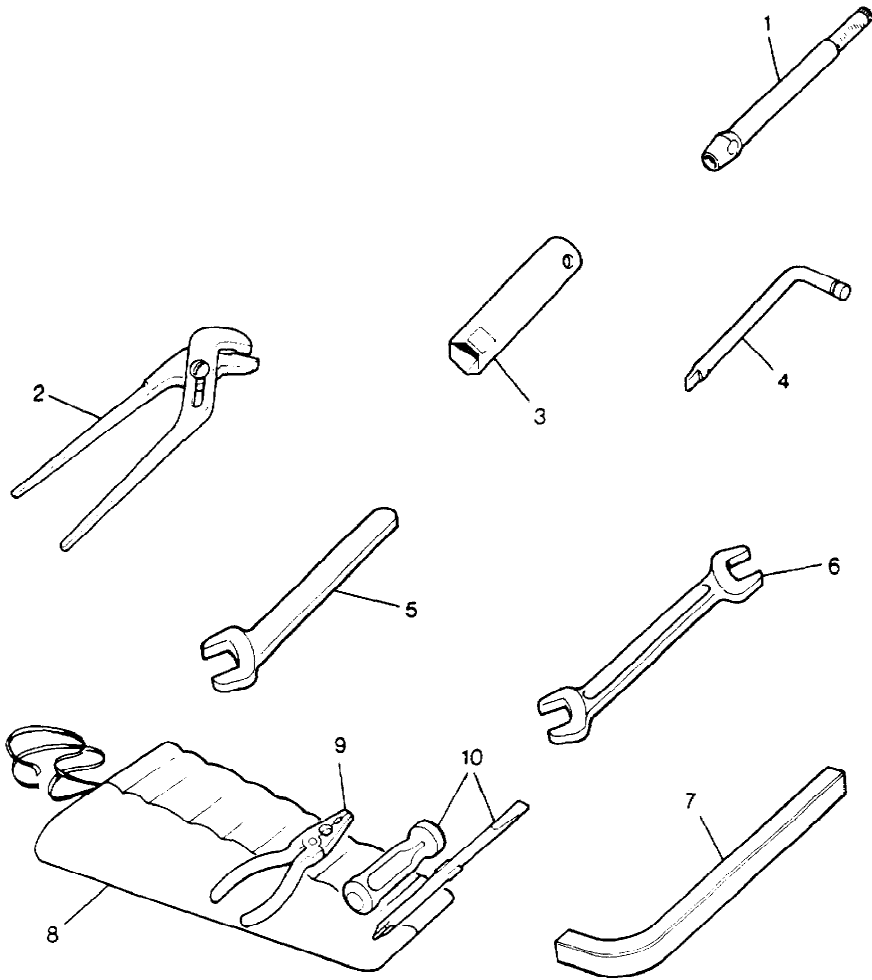

MODEL RANGE ROVER
BLOCK VS 1448/B
PAGE SA 4

MISCELLANEOUS - TOOLS

ILL	PART NO	DESCRIPTION	QTY	REMARKS
1	562019	Tyre Pressure Gauge	1	
2	MUC4291	Slip Grip Pliers	1	
3	MUC4275	Tubular Box Spanner	1	
4	565443	Tommy Bar	1	
5	277320	Single Ended Spanner 3/8" Whit	1	
6	2705	Double Ended Spanner 3/16" x 1/4" Whit	1	
	230736	Double Ended Spanner 5/16" x 7/16" Whit	1	
	276396	Double Ended Spanner 1/2" x 7/16" A/F	1	
	276397	Double Ended Spanner 5/8" x 9/16" A/F	1	
	277217	Double Ended Spanner 11/16" x 3/4" A/F	1	
	549840	Double Ended Spanner 5/16" x 3/8" A/F	1	
7	NRC1081	Drain Plug Spanner	1	
8	219704	Tool Roll	1	
9	AFU1024L	Pliers	1	
10	NRC6993	Screw Driver	1	

Parts Not Applicable to USA.

665