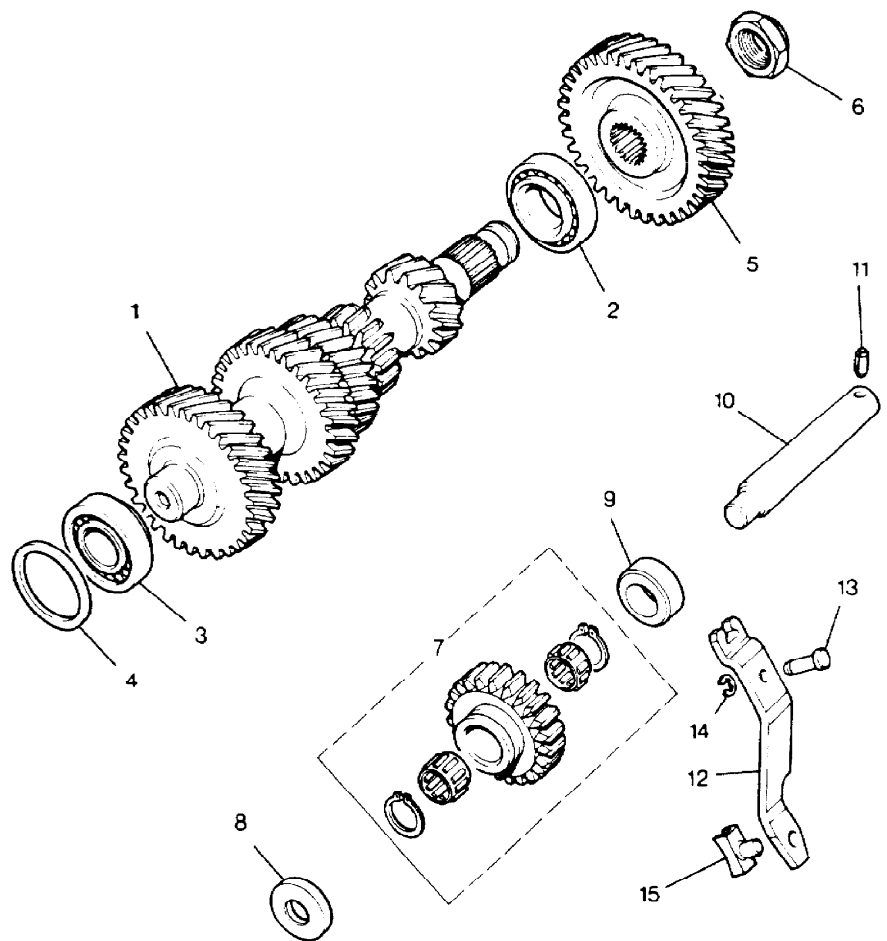

\* Petrol & Diesel Vehicles Upto 53A0132346D

\*\* Petrol & Diesel Vehicles From 53A0132347D

Parts Not Applicable to USA.

VS3878A

MODEL RANGE ROVER  
BLOCK TS 6477B  
PAGE CE M 2

SELECTORS & SHAFT

ILL	PART NO	DESCRIPTION	QTY	REMARKS
1	FTC1491	Shaft Assy & Selector Fork	1	)Upto Suffix H
2	FTC1490	+Selector Fork 1st & 2nd Gear	1	)
	FTC1316	Shaft Assy & Selector Fork	1	)Suffix H
	FTC1317	+Selector Fork 1st & 2nd Gear	1	)
3	BLS112L	Detent Ball	1	
4	FRC7195	Detent Spring	1	
5	UKC75	Plug-Detent Spring Retainer	1	
6	FRC7018	Grub Screw	1	
7	FRC8484	Yoke	1	
	FTC1486	Assy-Selector Yoke	1	)From 53A000900G
	FTC1488	+Pin-Selector Yoke	1	)
8	FRC9986	Spherical Bush-Nylon	1	
9	FRC8882	Snap Ring	1	
10	FRC8485	Ball End	1	
11	FTC1489	Fork Selector-3rd/4th Gear	1	Upto Suffix H
	FTC1318	Fork Selector-3rd/4th Gear	1	)
	FRC8239	Retainer-Interlock Spool 1,2,3 & 4	1	)Suffix H
	FRC8170	O Ring-Interlock Retainer	1	)
12	TKC290	Spool-Interlock	1	
13	UKC3660	Plate Assembly	1	
14	WM106001L	Spring Washer	2	
15	SH106161L	Screw	2	
16	FRC8482	Fork Selector-5th Gear	1	
17	FRC8481	Support Bracket-5th Speed Fork	1	
18	532943	Pad-Selector-5th Gear	1	
19	UKC2089L	Pin-Pivot 5th Gear Fork	2	
20	UKC2105L	Circlip-Pivot Pin	2	
21	SH106161L	Screw	2	
22	WL108001L	Spring Washer	2	
23	FRC7192	Spool-Interlock-5th Gear	1	
24	FRC4905	Plate Assembly	1	
25	WL106001L	Spring Washer	2	
26	SH106161L	Screw	2	
	FRC2481	Dowel-Bracket	2	
27	FTC1512	Guide-Plate Gear Change	1	From 53A000900G
	SH108351L	Screw	2	