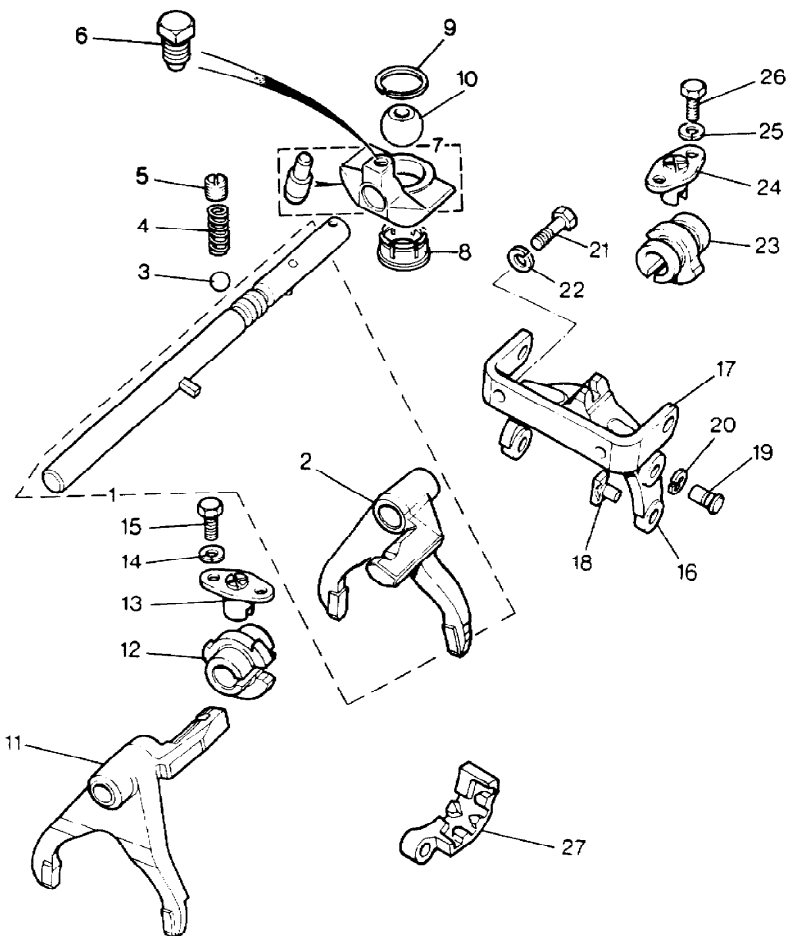

\* Petrol & Diesel Vehicles Upto 53A0132346D

\*\* Petrol & Diesel Vehicles From 53A0132347D

Parts Not Applicable to USA.

VS3878A

MODEL RANGE ROVER  
BLOCK TS 6477B  
PAGE CE M 2

SELECTORS & SHAFT

ILL	PART NO	DESCRIPTION	QTY	REMARKS
1	FTC1491	Shaft Assy & Selector Fork	1	)Upto Suffix H
2	FTC1490	+Selector Fork 1st & 2nd Gear	1	)
	FTC1316	Shaft Assy & Selector Fork	1	)Suffix H
	FTC1317	+Selector Fork 1st & 2nd Gear	1	)
3	BLS112L	Detent Ball	1	
4	FRC7195	Detent Spring	1	
5	UKC75	Plug-Detent Spring Retainer	1	
6	FRC7018	Grub Screw	1	
7	FRC8484	Yoke	1	
	FTC1486	Assy-Selector Yoke	1	)From 53A000900G
	FTC1488	+Pin-Selector Yoke	1	)
8	FRC9986	Spherical Bush-Nylon	1	
9	FRC8882	Snap Ring	1	
10	FRC8485	Ball End	1	
11	FTC1489	Fork Selector-3rd/4th Gear	1	Upto Suffix H
	FTC1318	Fork Selector-3rd/4th Gear	1	)
	FRC8239	Retainer-Interlock Spool 1,2,3 & 4	1	)Suffix H
	FRC8170	O Ring-Interlock Retainer	1	)
12	TKC290	Spool-Interlock	1	
13	UKC3660	Plate Assembly	1	
14	WM106001L	Spring Washer	2	
15	SH106161L	Screw	2	
16	FRC8482	Fork Selector-5th Gear	1	
17	FRC8481	Support Bracket-5th Speed Fork	1	
18	532943	Pad-Selector-5th Gear	1	
19	UKC2089L	Pin-Pivot 5th Gear Fork	2	
20	UKC2105L	Circlip-Pivot Pin	2	
21	SH106161L	Screw	2	
22	WL108001L	Spring Washer	2	
23	FRC7192	Spool-Interlock-5th Gear	1	
24	FRC4905	Plate Assembly	1	
25	WL106001L	Spring Washer	2	
26	SH106161L	Screw	2	
	FRC2481	Dowel-Bracket	2	
27	FTC1512	Guide-Plate Gear Change	1	From 53A000900G
	SH108351L	Screw	2	