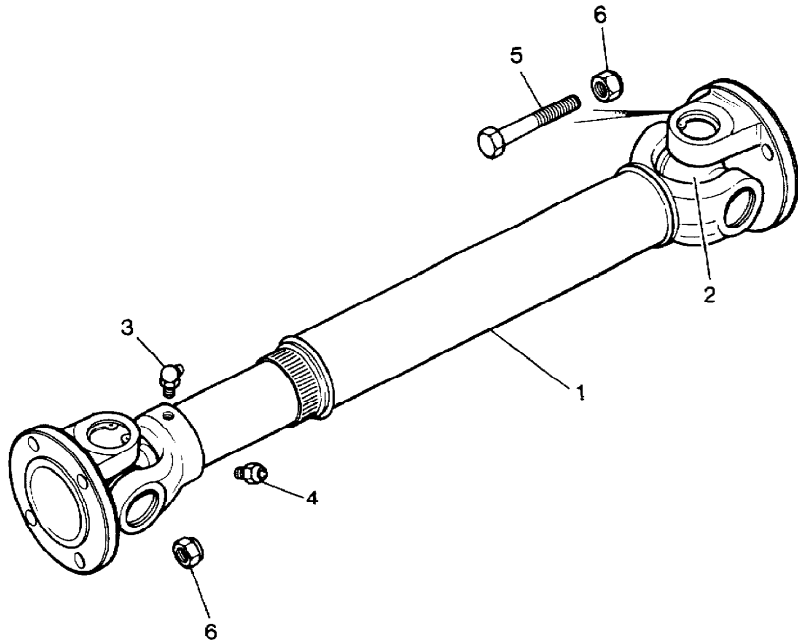

MODEL RANGE ROVER
BLOCK TS 5742
PAGE EB 8

REAR AXLE - PROPELLER SHAFT

ILL	PART NO	DESCRIPTION	QTY	REMARKS
1	FRC8387	REAR PROPELLER SHAFT	1	
2	RTC4587	+Universal Joint	2	
3	276201	+Grease Nipple	1	
4	549229	+Grease Nipple	2	
5	509045P	Bolt	8	
6	NZ606041L	Nut	8	

Parts Not Applicable to USA.

261