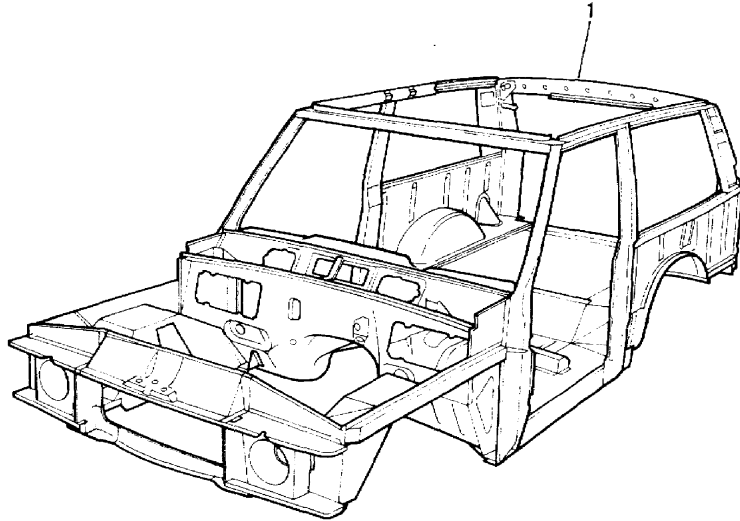

\* Not Interchangeable With GA Model  
Year With Aluminium Floor.

Parts Not Applicable to USA.

480

TS5744

MODEL RANGE ROVER  
BLOCK TS 5745  
PAGE NC 2.50

BODY FRAME - 4 DOOR

ILL	PART NO	DESCRIPTION	QTY	REMARKS
1	MUC6201	BODY FRAME ASSEMBLY	1	)4 Door * )No Longer )Available )Conditional
	MXC3147	BODY FRAME ASSEMBLY	1	4 Door **
	MXC5636	BODY FRAME ASSEMBLY	1	***
	MXC7611	BODY FRAME ASSEMBLY	1	From VIN GA399973 Upto VIN GA427920
	MXC7769	BODY FRAME ASSEMBLY	1	From VIN GA427921 Upto VIN GA441003