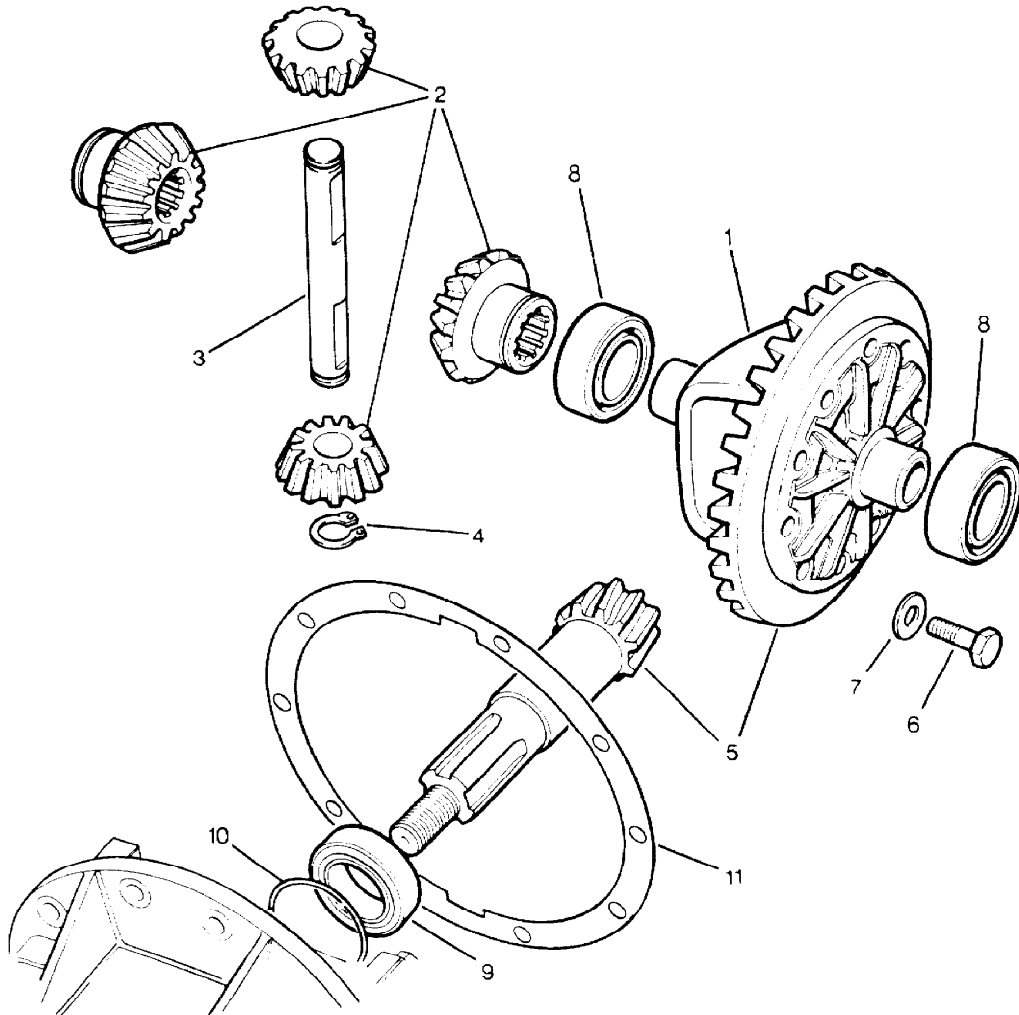

MODEL RANGE ROVER
BLOCK 3RE 37
PAGE EA 6

FRONT AXLE - DIFFERENTIAL CASE

ILL	PART NO	DESCRIPTION	QTY	REMARKS
1	FRC2933	Differential Case	1	
2	RTC4486	Differential Gear Kit	1	
3	599945	Cross Shaft	1	
4	CCN110L	Circlip	2	
5	594493	Crown Wheel and Pinion	1	
6	593692	Bolt	10	
7	593693	Plain Washer	10	
8	RTC2726	Differential Bearing	1	
9	539706	Pinion Bearing Inner	1	
10		Shims		
	549230	.038"		A/R
	549232	.040"		A/R
	549234	.042"		A/R
	549236	.044"		A/R
	549238	.046"		A/R
	549240	.048"		A/R
	549242	.050"		A/R
	549244	.052"		A/R
	549246	.054"		A/R
	549248	.056"		A/R
	549250	.058"		A/R
	549252	.060"		A/R
	576236	.062"		A/R
	576237	.063"		A/R
	576238	.064"		A/R
	576239	.065"		A/R
11	7316	Joint Washer	1	

Parts Not Applicable to USA.

249