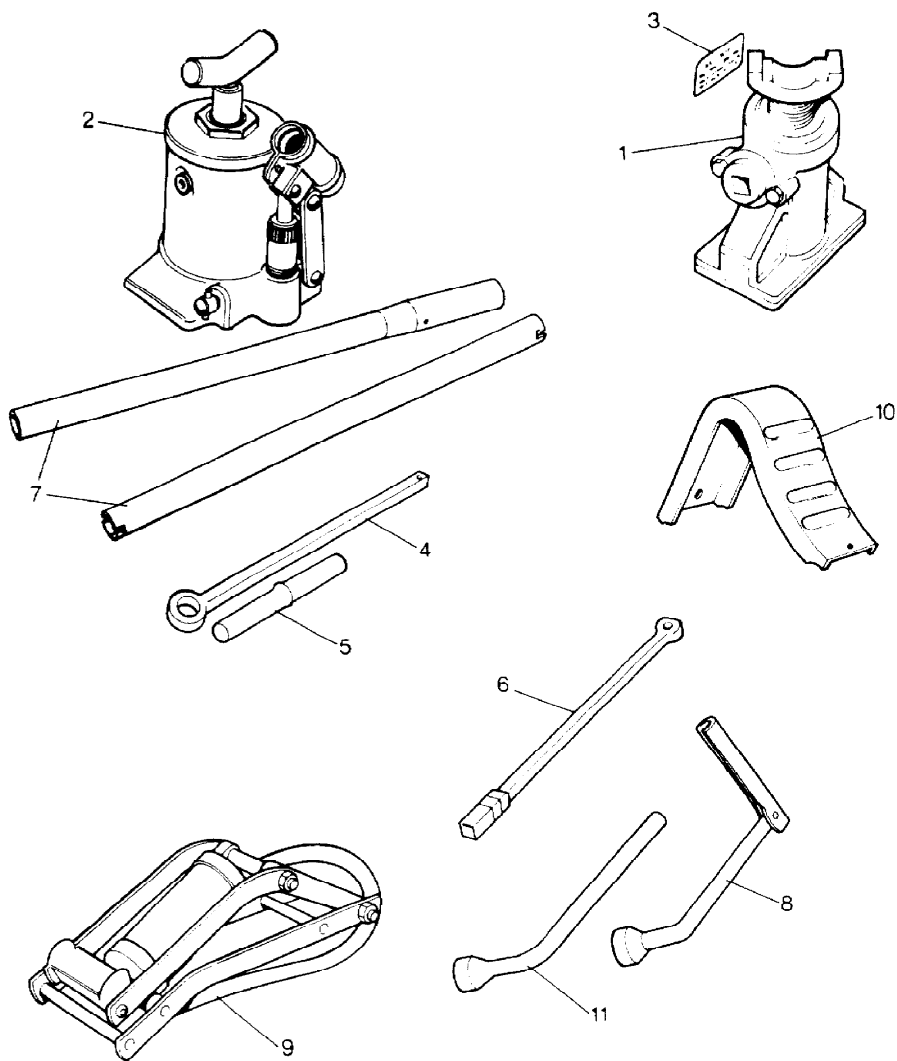

MODEL RANGE ROVER
BLOCK TS 5664/A
PAGE SA 6

MISCELLANEOUS - TOOLS

ILL	PART NO	DESCRIPTION	QTY	REMARKS
1	NTC3295	Lifting Jack Screw Type	1	
2	NTC4675	Lifting Jack And Handle Assy Hydraulic Type	1	*
	NTC6854	Lifting Jack And Handle Assy Hydraulic Type	1	**
	NTC7574	Lifting Jack And Handle Assy Hydraulic Type	1	***
3	NRC5301	Safety Label	1	Upto VIN EA351032
	NTC6857	Safety Label	1	From VIN FA351033
4	592514	Handle Shaft)Screw)Type	1	Wooden Handle Type
5	543301	Handle)Jack	1	Wooden Type
6	592513	Jack Shaft)	1	For Wooded And Metal Type
7	NTC4147	Jack Shaft	1	Hydraulic Jack Optional
8	NRC1315	Wheel Nut Wrench	1	
9	RTC3887	Foot Pump	1	
10	11H5569L	Wheel Chock	2	Upto VIN GA419313
	NTC7575	Wheel Chock	2	From VIN GA419314
11	NTC7829	Wheel Wrench	1	

* Up To VIN EA351032

** From Introduction of VIN EA351033
Up To VIN GA419313

*** From Introduction of VIN GA419314

Parts Not Applicable to USA.

999