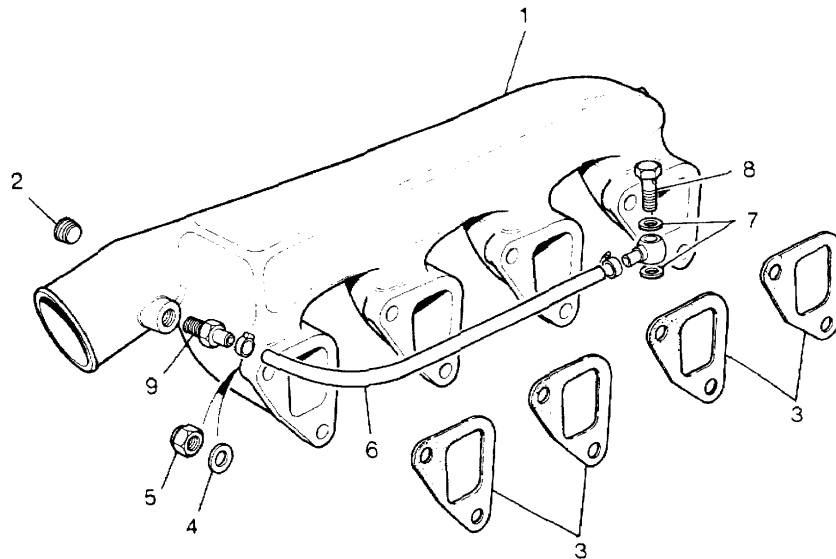

MODEL RANGE ROVER
BLOCK TS 5941
PAGE BD DT 8

ENGINE - 2500 TURBO DIESEL - INTAKE MANIFOLD

ILL	PART NO	DESCRIPTION	QTY	REMARKS
1	RTC4923	Intake Manifold	1	
2	AEU2209L	Blanking Plug	1	
3	RTC4944	Gasket-Manifold/Heads	4	**
4	WA108051L	Plain Washer	8	
5	NH108041L	Nut-M8	8	
6	RTC4961	Vacuum Pipe-Inj.Pump	1	
7	AEU2164L	Sealing Washer	2	**
8	AEU2165L	Banjo Bolt	1	
9	RTC4969	Union	1	

** Part Of Kit RTC4993

Parts Not Applicable to USA.