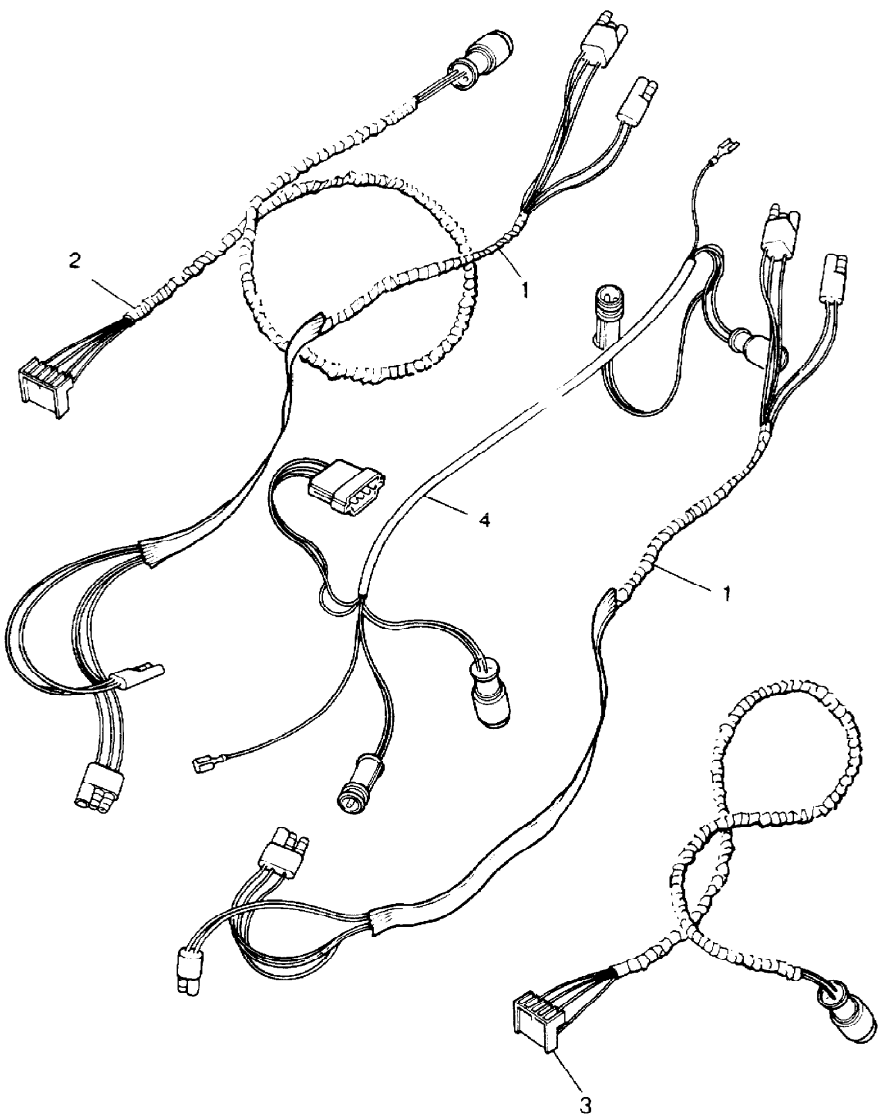

MODEL RANGE ROVER
BLOCK TS 6526
PAGE MB 18.10

BODY ELECTRICS - ELECTRIC WINDOW/CENTRAL LOCKING LEADS
- REAR 4 DOOR - FROM INTRODUCTION OF VIN FA351033

ILL	PART NO	DESCRIPTION	QTY	REMARKS
1	PRC7912	Cable Assembly Electric Window Switch and Central Locking to BC Post	2	)From VIN)FA351033)Upto VIN GA
	PRC8093	Cable Assembly Electric Window Switch and Central Locking to BC Post	2	)From VIN)GA)
2	PRC7170	Cable Assembly To LH Rear Door	1	)Door Service)Cable to Door
3	PRC7169	Cable Assembly To RH Rear Door	1	)Switch)
4	PRC7911	Cable Rear Door Services Electric Window Lift & Door Lift Switches LH & RH Doors	1	)From VIN)FA351033)Upto VIN)GA
	PRC8108	Cable Rear Door Services Electric Window Lift & Door Lift Switches LH & RH Doors	1	)From VIN)GA399973)Upto VIN)GA440798
	PRC8398	Cable Rear Door Services Electric Window Lift & Door Lift Switches LH & RH Doors	1	)From VIN)GA440799)

NOTE: PRC7912 And PRC7911 Must Both Be Replaced Together On Vehicles Prior To VIN FA374642.

Parts Not Applicable to USA.

437