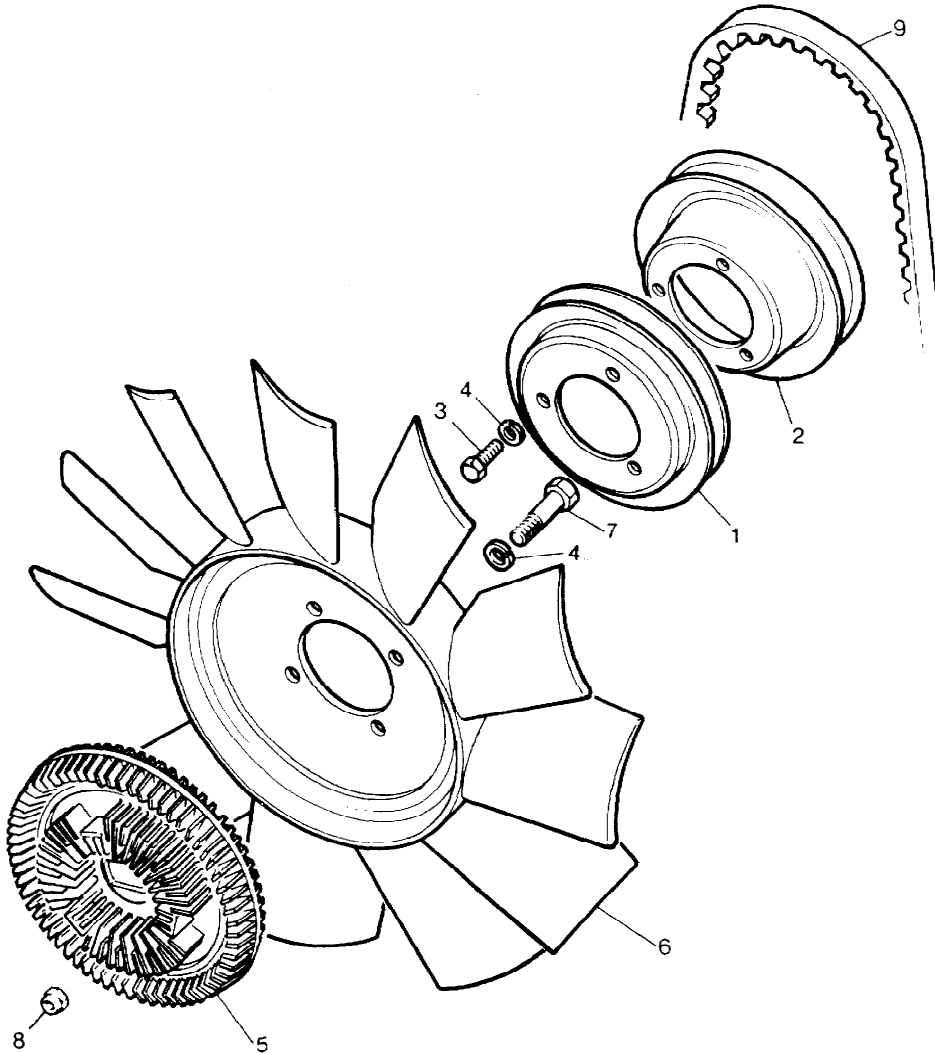

MODEL RANGE ROVER
BLOCK TS 5582A
PAGE BB VI 6

ENGINE (E.F.I.) - VISCOUS DRIVE & FAN - APPLICABLE TO ALL ENGINES

ILL	PART NO	DESCRIPTION	QTY	REMARKS
1	ETC5499	Pulley, Water Pump	1	Non Air Con
	ETC5422	Pulley, Fan	1	)Air Con Only
2	ETC5423	Pulley, Fan/Fridge Pump	1	)
3	SH604051L	Screw, 1/4"UNFx5/8" Pulley/Pmp	3	
4	WA106041L	Plain Washer	3	
5	ERC2849	Viscous Drive	1	)Alternative
6	614739	Fan, 7 Blades, 16"	1	)See Note
	ETC1260	Viscous Drive	1	)Alternative
	ETC1275	Fan, 11 Blade	1	)
7	SH505051L	Screw, 5/16"UNC x 5/8"	4	
8	NY604041	Nyloc Nut	4	
9	611612	Belt-Comp to Water Pump	1	
	ERC675	Belt-Comp to Water Pump	1	Police Only

NOTE: When Fitting ERC2849 Viscous Drive You Need
4910L Plain Washer & SH607101L Bolt.

Parts Not Applicable to USA.

73