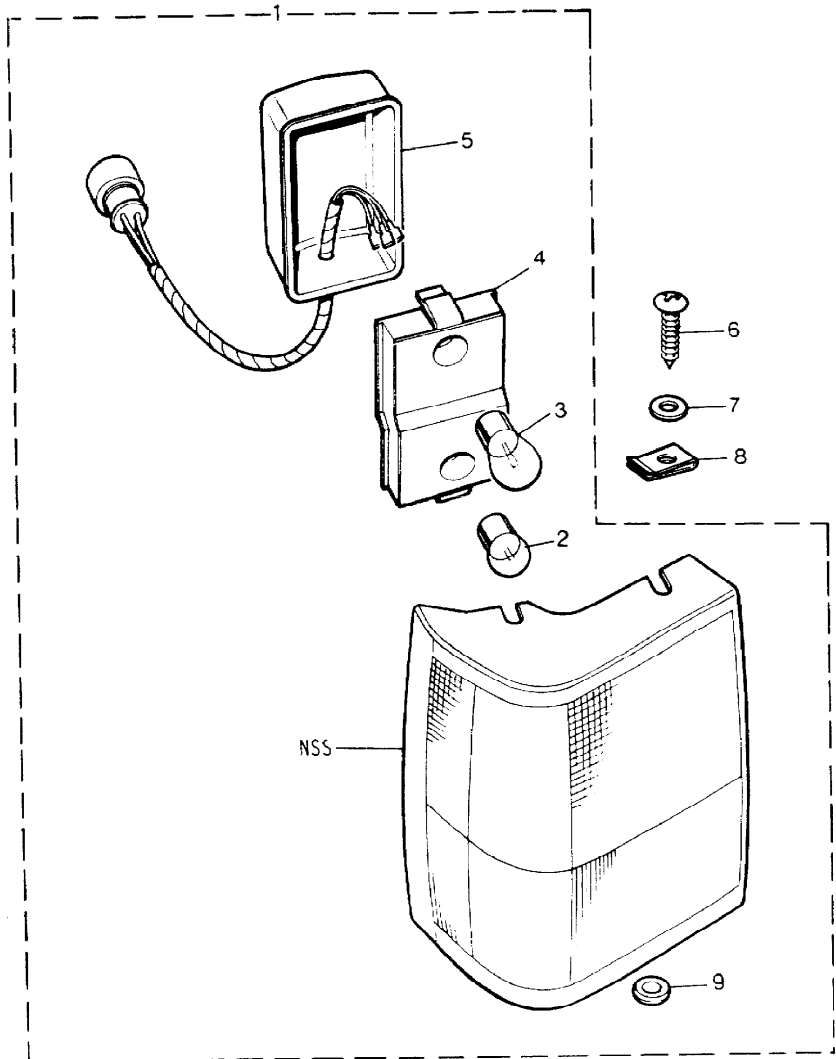

MODEL RANGE ROVER
BLOCK TS 6149/A
PAGE MA 4.02

BODY ELECTRICS - SIDE & FLASHER LAMP FROM VEHICLE NO DA274121 - 2 DOOR
DA273923 - 4 DOOR

ILL	PART NO	DESCRIPTION	QTY	REMARKS
1	PRC5575	SIDE AND FLASHER LAMP RH	1	
	PRC5576	SIDE AND FLASHER LAMP LH	1	
2	10211	+Bulb Sidelights	2	
3	264591	+Bulb Flasher	2	
4	RTC5244	+Bulb Holder Cover	2	
5	RTC5245	+Cover and Cable Assembly	2	
6	AB610041L	Screw	4	
7	WJ105001L	Washer	4	
8	PFS410L	Spire Nut	4	
9	607129	Grommet	4	

Parts Not Applicable to USA.

400