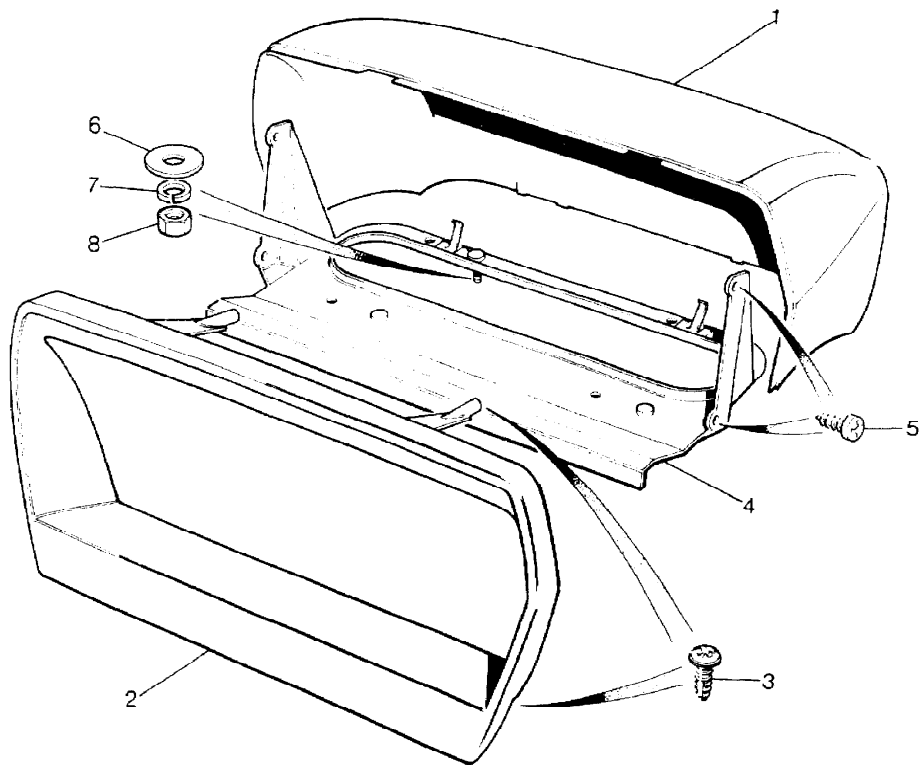

MODEL RANGE ROVER
BLOCK TS 5315
PAGE MD 2

BODY ELECTRICS - COWL INSTRUMENT BINNACLE

ILL	PART NO	DESCRIPTION	QTY	REMARKS
1	MUC9555	Cowl Instrument Binnacle	1	2 Apertures
	MWC6420	Cowl Instrument Binnacle	1	3 Apertures *
	MWC6420RUN	Cowl Instrument Binnacle	1	3 Apertures **
2	MUC9554	Bezel Instrument Cowl	1	2 Apertures
	MWC6419	Bezel Instrument Cowl	1	3 Apertures *
	MWC6419RUN	Bezel Instrument Cowl	1	3 Apertures ** Upto VIN GA
	MXC7655RUN	Bezel Instrument Cowl	1	From VIN GA
3	AFU2945	Screw	4	
4	MWC5728	Mounting Bracket Instrument Cowl RH	1	
	MWC5731	Mounting Bracket Instrument Cowl LH	1	Upto VIN GA422035
	MWC5729	Mounting Bracket Instrument Cowl LH	1	From VIN GA422036
5	AB608031L	Screw	4	
6	WJ105001L	Plain Washer	2	
7	WL105001L	Spring Washer	2	
8	NH105041L	Nut	2	

Colour Code:
RUN Bokhara

* Up To VIN EA351032

** From Introduction Of VIN FA351033

Parts Not Applicable to USA.

465