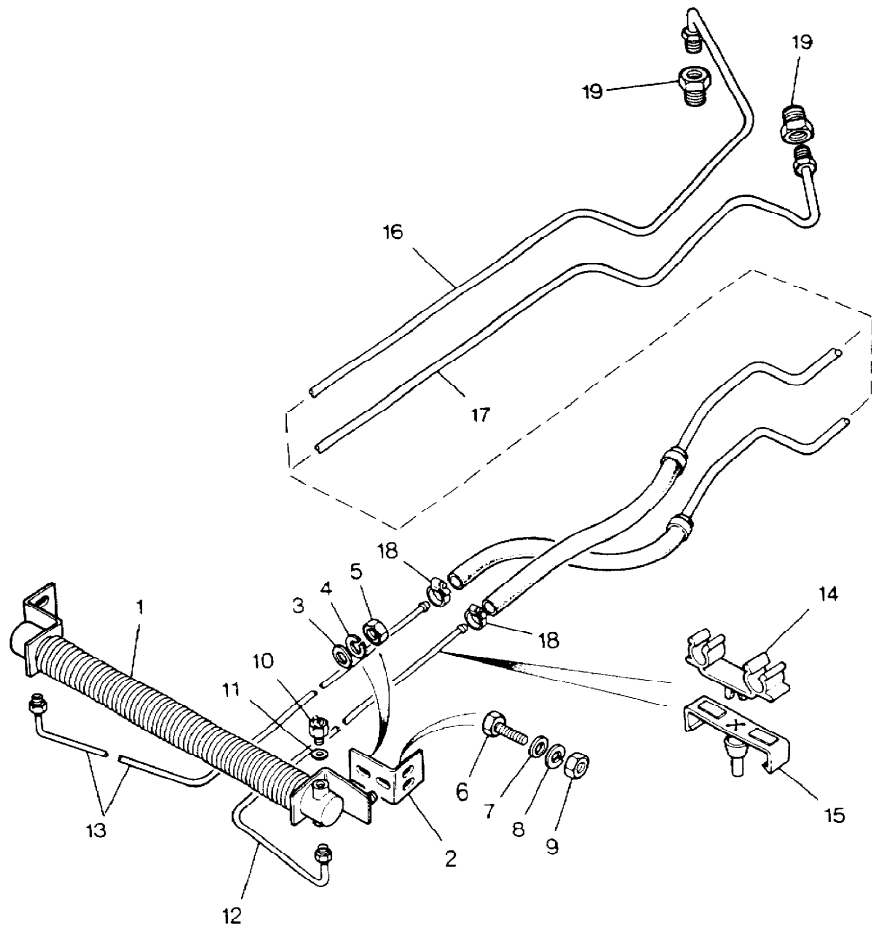

MODEL RANGE ROVER
BLOCK TS 6052
PAGE CF A 2

AUTOMATIC TRANSMISSION -ZF - OIL COOLER - 3.5 LITRE ENGINE

ILL	PART NO	DESCRIPTION	QTY	REMARKS
1	NTC1867	Oil Cooler	1	
2	NTC1868	Mounting Bracket	1	
3	WA106041L	Plain Washer-Cooler/Bracket	2	
4	WL106001L	Spring Washer	2	
5	NH106041L	Nut M6	2	
6	SH106161L	Screw M6x16mm-Bracket/Body	4	
7	WA106041L	Plain Washer	4	
8	WL106001L	Spring Washer	4	
9	NH106041L	Nut M6	4	
10	PRC3139	Switch-Oil Temp. Light	1	Upto April 1990
	PRC8473	Switch-Oil Temp Light	1	From April 1990
11	232039	Sealing Washer-Switch	1	
12	NRC9869	Pipe Assy-Cooler Feed G/Box Front	1	)Yellow-Small)Dia 287mm
13	NRC9870	Pipe Assy-Cooler Return-G/Box Front	1	)Blue-Small)Dia 519mm
14	NTC1945	Socket-Pipe Clip	1	
15	NTC1944	Pin-Pipe Clip	1	
16	NRC9868	Hose-Feed Pipe-Gearbox Rear	1	Yellow 1000mm
17	NRC9871	Hose-Return Pipe-Gearbox Rear	1	Blue 1014mm
18	CN100208L	Clip	4	
19	FRC7894	Adaptor-Cooler Pipes	2	

Parts Not Applicable to USA.