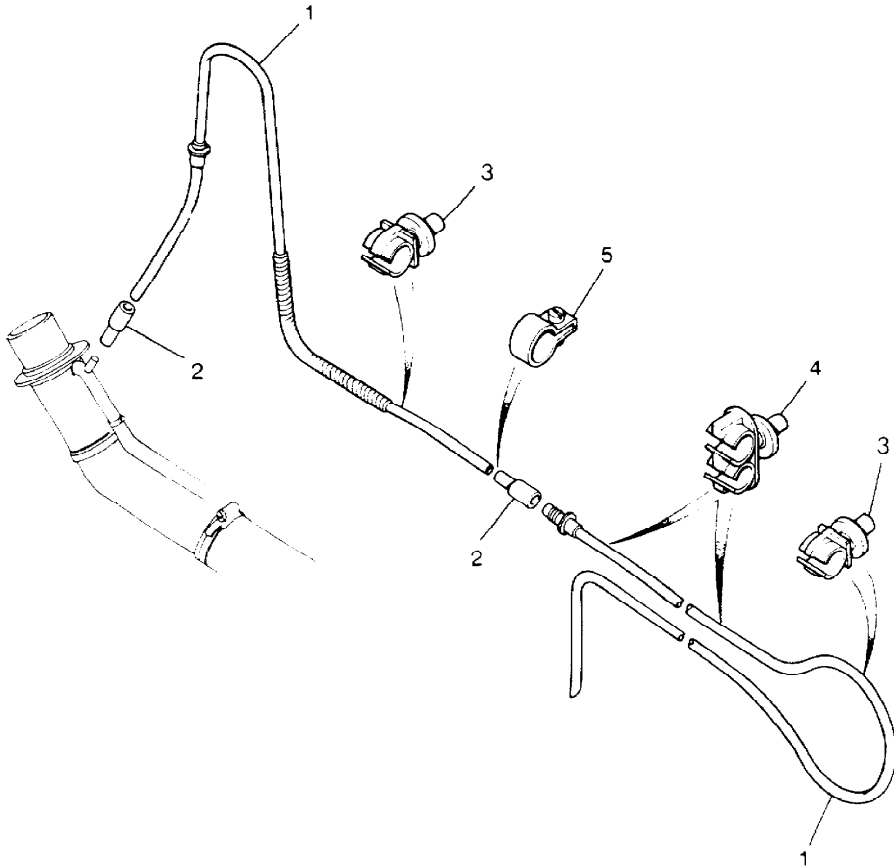

MODEL RANGE ROVER
BLOCK TS 5862
PAGE JA 8.08

FUEL - BREATHER PIPES - DIESEL

ILL	PART NO	DESCRIPTION	QTY	REMARKS
1	NRC4680	Breather Pipe	1	
2	578055	Breather Connection	2	
3	79123	Single Clip	3	
4	AFU1008	Double Clip	4	
5	565656	Clip	1	

Parts Not Applicable to USA.

344