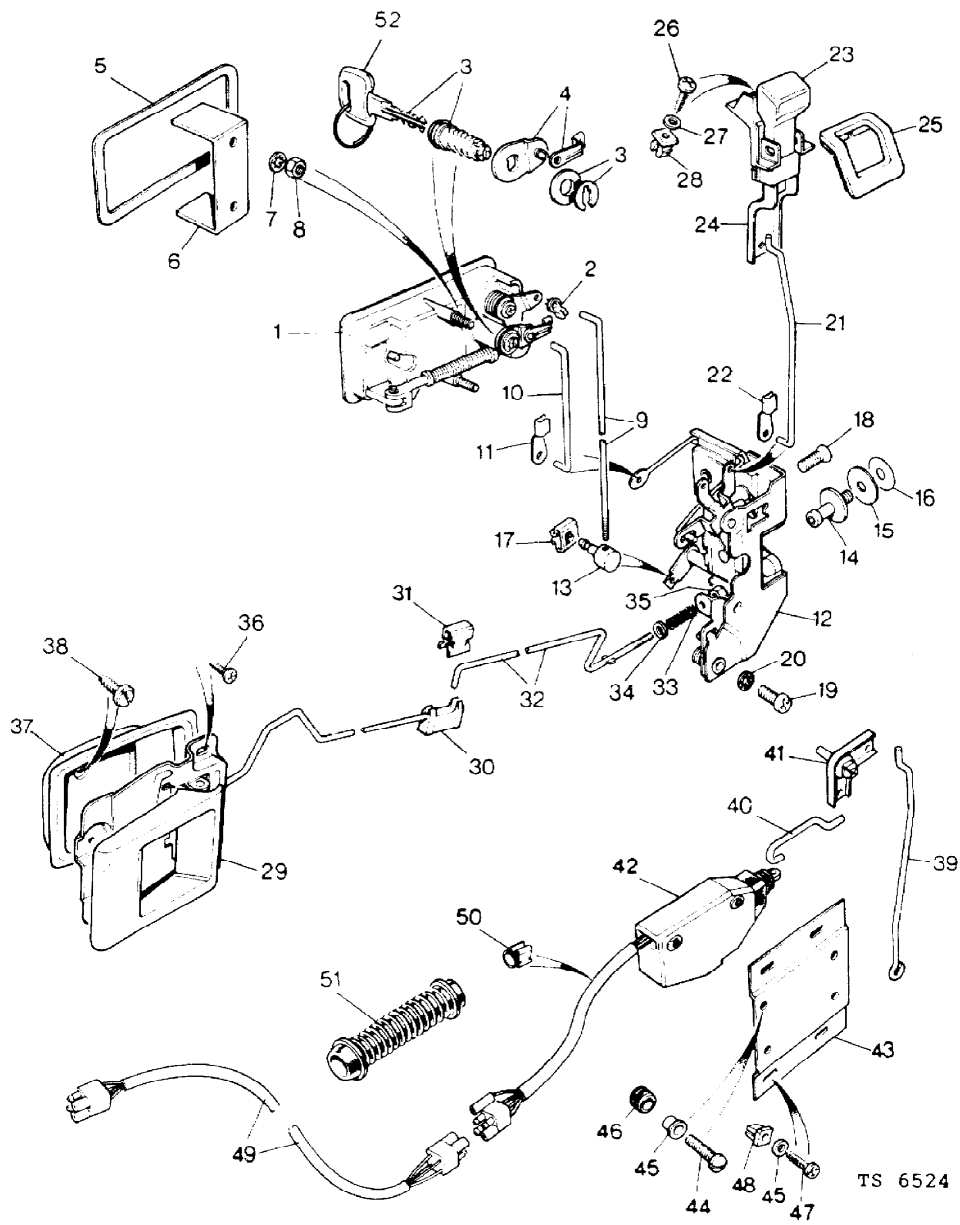

MODEL RANGE ROVER
BLOCK TS 6524
PAGE NE 24.50

BODY - LOCKS AND HANDLES - FRONT - CONTINUED
- FROM INTRODUCTION OF VIN FA351033

ILL	PART NO	DESCRIPTION	QTY	REMARKS
29	MXC2722RUN	Remote Control Handle RH	1	
	MXC2723RUN	Remote Control Handle LH	1	
30	AFU3019	Link Connector	2	
31	MTC6264	Clip	2	
32	MWC6621	Link Latch to Remote Control	2	
33	MTC9505	Spring	2	
34	WA704061	Plain Washer	2	
35	NH104041L	Nyloc Nut	2	
36	AS604044	Screw Fixing Remote Control	4	
37	DBP6532RUN	Bezel RH	1	
	DBP6533RUN	Bezel LH	1	
38	DA608044L	Drive Screw Fixing Bezel	2	
39	MTC6864	Link Latch to Bellcrank LH	1	
	MTC7032	Link Latch to Bellcrank RH	1	
40	MTC7645	Link Bellcrank to Actuator LH	1	)Upto VIN GA
	MTC7644	Link Bellcrank to Actuator RH	1	)
	MXC8701	Link Bellcrank to Actuator	2	From VIN GA
41	MWC5360	Bellcrank	2	Upto VIN GA
	MXC7336	Bellcrank RH	1	)From VIN GA
	MXC7337	Bellcrank LH	1	)
	AN104041L	Push on Fix	2	Upto VIN GA
42	PRC4831	Actuator Driver	1	)Upto VIN
	PRC3916	Actuator Passenger	1	)GA
	PRC8098	Motor/Switch Unit Central	2	From VIN GA
		Locking 5 Leads		
43	MWC5126	Mounting Plate	2	
44	AB608051L	Screw	8	
45	EAM9067L	Bush	8	
46	EAM9066L	Grommet	4	
47	ADU6780	Plastite Screw	8	
48	CZK3264	Lokut Nut	8	
49	PRC4719	Link Lead RH	1	
	PRC4721	Link Lead LH	1	
50	PRC4496	Plastic Clip	2	
51	MUC6521	Convolute Grommet Harness to	2	
		Front Door		
52	MUC2153	Key Blank	1	4 Door
	MUC2154	Key Blank	1	2 Door

Colour Code:
RUN Bokhara

Parts Not Applicable to USA.

525

TS 6524