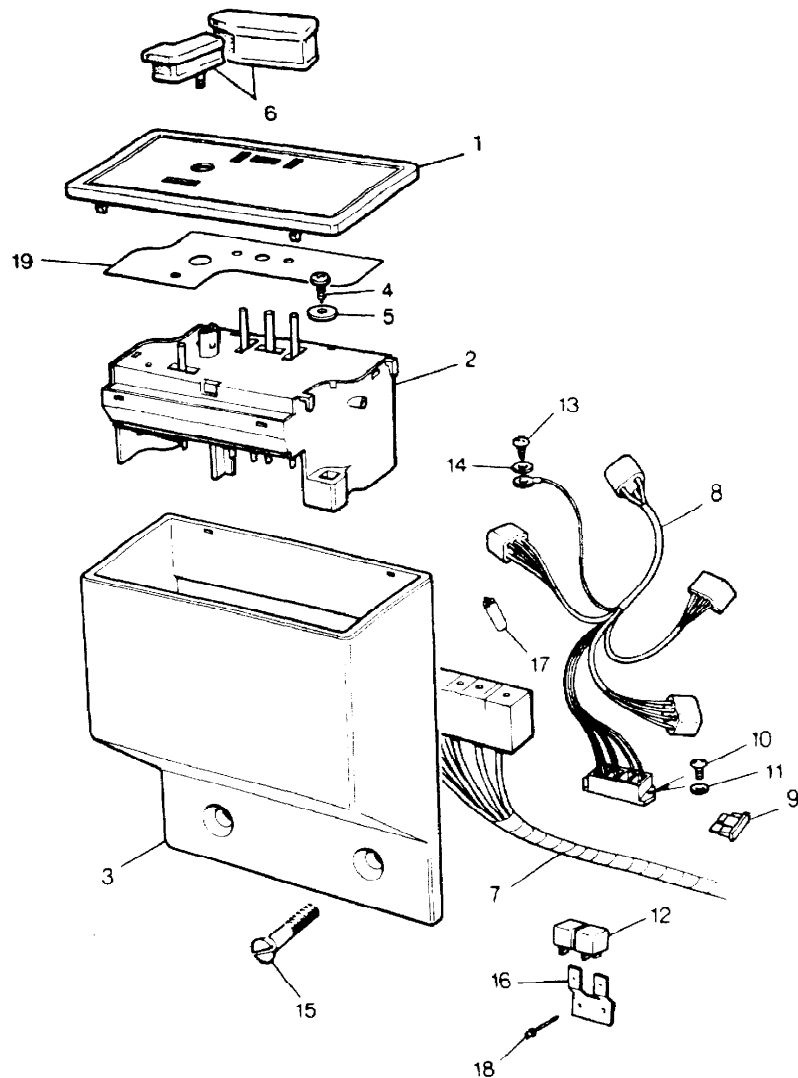

MODEL RANGE ROVER
BLOCK TS 6079/D
PAGE MB 30.50

BODY ELECTRICS - FRONT SEAT SWITCHES - ELECTRIC SEATS
- SPECIAL EDITION VOGUE

ILL	PART NO	DESCRIPTION	QTY	REMARKS
1	MWC6166LCS	Panel Top Housing RH	1	*
	MWC6165LCS	Panel Top Housing LH	1	*
	MWC6166RUN	Panel Top Housing RH	1	**Upto Vin HA472326
	BTR1334RUN	Panel Top Housing RH	1	From Vin HA472327
	MWC6165RUN	Panel Top Housing LH	1	**Upto Vin HA472326
	BTR1333RUN	Panel Top Housing LH	1	From Vin HA472327
2	PRC5468	Seat Switch RH	1	)Upto VIN
	PRC5469	Seat Switch LH	1	)GA399972
	PRC8095	Seat Switch RH	1	)From VIN
	PRC8096	Seat Switch LH	1	)GA399973
3	MWC6170LCS	Moulding Switch Housing RH	1	*
	MWC6169LCS	Moulding Switch Housing LH	1	*
	MWC6169RUN	Moulding Switch Housing LH	1	**Upto VIN HA472326
	BTR1335RUN	Moulding Switch Housing LH	1	From VIN HA472327
	MWC6170RUN	Moulding Switch Housing RH	1	**Upto VIN HA472326
	BTR1336RUN	Mouling Switch Housing RH	1	From VIN HA472327
4	MUC5848	Special Screw	4	
5	MUC5845	Special Washer	4	
6	PRC6030	Switch Knob RH Squab	1	
	PRC6029	Switch Knob LH Squab	1	
	PRC6032	Switch Knob RH Cushion	1	
	PRC6031	Switch Knob LH Cushion	1	

Colour Code:
RUN Bokhara

* Up To VIN EA351032

** From Introduction Of VIN FA351033

Parts Not Applicable to USA.