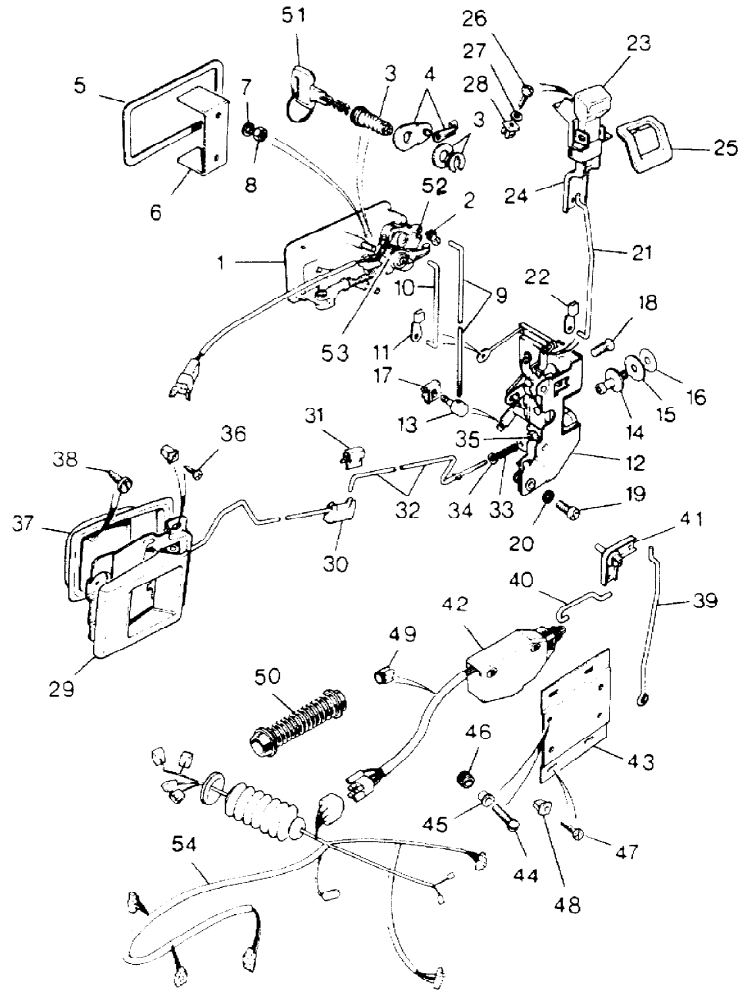

MODEL RANGE ROVER
BLOCK TS 6919
PAGE NE 24.65

BODY - LOCKS AND HANDLES HEATED - FRONT - FROM VIN HA

ILL	PART NO	DESCRIPTION	QTY	REMARKS
29	MXC2722RUN	Remote Control Handle RH	1	
	MXC2723RUN	Remote Control Handle LH	1	
30	AFU3019	Link Connector	2	
31	MTC6264	Clip	2	
32	MWC6621	Link Latch to Remote Control	2	
33	MTC9505	Spring	2	
34	WA704061	Plain Washer	2	
35	NH104041L	Nyloc Nut	2	
36	AS604044	Screw Fixing Remote Control	4	
37	DBP6532RUN	Bezel RH	1	
	DBP6533RUN	Bezel LH	1	
38	DA608044L	Drive Screw Fixing Bezel	2	
39	MTC6864	Link Latch to Bellcrank LH	1	
	MTC7032	Link Latch to Bellcrank RH	1	
40	MXC8701	Link Bellcrank to Actuator	2	
41	MXC7336	Bellcrank RH	1	
	MXC7337	Bellcrank LH	1	
42	PRC8098	Motor/Switch Unit Central	2	
		Locking 5 Leads		
43	MWC5126	Mounting Plate	2	
44	AB608051L	Screw	8	
45	EAM9067L	Bush	8	
46	EAM9066L	Grommet	4	
47	ADU6780	Plastite Screw	8	
48	CZK3264	Lokut Nut	8	
49	PRC4496	Plastic Clip	2	
50	MUC6521	Convolute Grommet Harness to Front Door	2	
51	MUC2153	Key Blank	1	4 Door
	MUC2154	Key Blank	1	2 Door
52	STC382	Micro Switch RH	1	
	STC383	Micro Switch LH	1	
53	STC253	Element Assy	2	
54	PRC8580	Cable Assy	2	

Colour Code:
RUN Bokhara

Parts Not Applicable to USA.