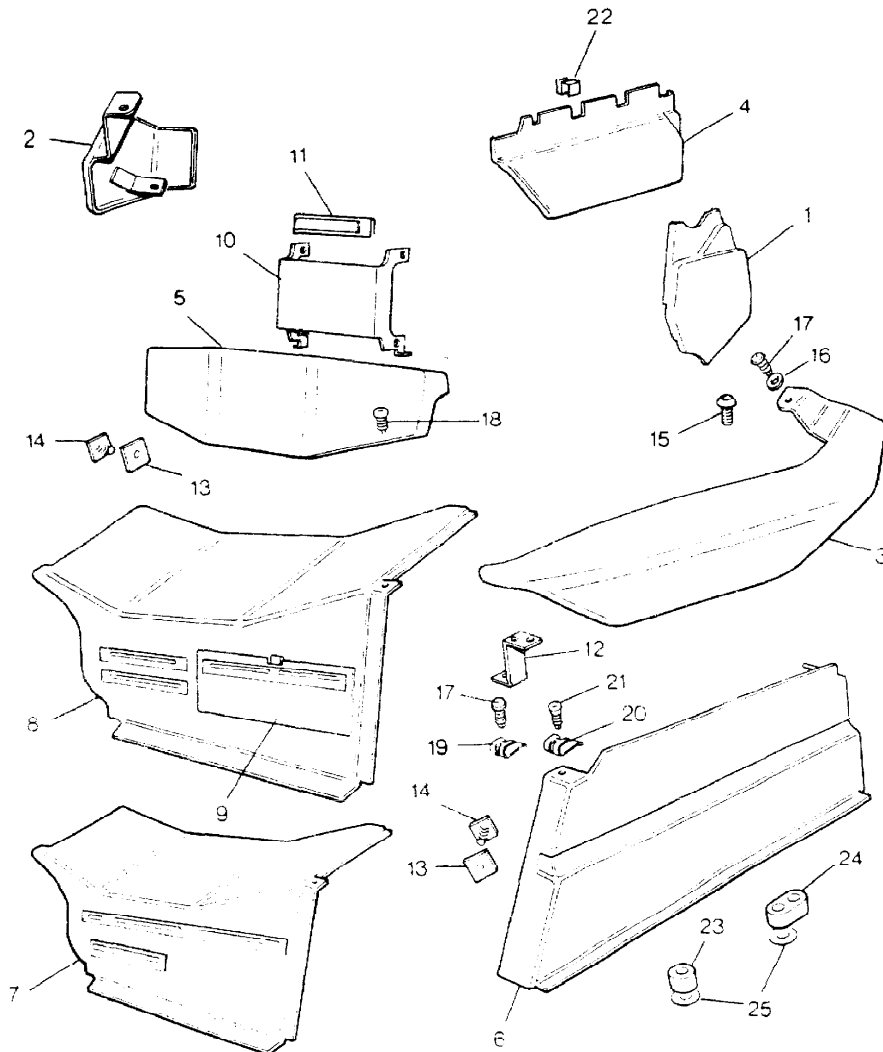

MODEL RANGE ROVER
BLOCK TS 6239F
PAGE RA 16.10
SEATS - PLINTH AND FINISHERS

ILL	PART NO	DESCRIPTION	QTY	REMARKS
1	MXC5202SUA	Finisher Recline Mechanism RH	1	Outer)
	MXC5203SUA	Finisher Recline Mechanism LH	1	Outer)2 Door
	MXC5198SUA	Finisher Recline Mechanism RH	1	Inner)Only
	MXC5199LUL	Finisher Recline Mechanism LH	1	Inner)
	MUC2914AE	Finisher Recline Mechanism RH	1	)
	MUC2914LS	Finisher Recline Mechanism RH	1	)Upto VIN
	MUC2915AE	Finisher Recline Mechanism LH	1	)EA351032
	MUC2915LS	Finisher Recline Mechanism LH	1	)
	MUC2914SUA	Finisher Recline Mechanism RH	1	)
	MUC2914LUL	Finisher Recline Mechanism RH	1	)From VIN
	MUC2915SUA	Finisher Recline Mechanism LH	1	)FA351033-Upto
	MUC2915LUL	Finisher Recline Mechanism LH	1	)VIN HA469434
	BTR880LUL	Finisher Recline Mechanism RH	1	)From VIN
	BTR880SUA	Finisher Recline Mechanism RH	1	)HA469435
	BTR881LUL	Finisher Recline Mechanism LH	1	)From VIN
2	MWC3169AE	Finisher Plinth Inner LH	1	)
	MWC3169LS	Finisher Plinth Inner LH	1	)Upto VIN
	MWC3170AE	Finisher Plinth Inner RH	1	)EA351032
	MWC3170LS	Finisher Plinth Inner RH	1	)
	MWC3169SUA	Finisher Plinth Inner LH	1	)
	MWC3169LUL	Finisher Plinth Inner LH	1	)From VIN
	MWC3170SUA	Finisher Plinth Inner RH	1	)FA351033
	MWC3170LUL	Finisher Plinth Inner RH	1	)
3	MWC3167AE	Finisher Plinth Outer RH	1	)
	MWC3167LS	Finisher Plinth Outer LH	1	)Upto VIN
	MWC3168AE	Finisher Plinth Outer RH	1	)EA351032
	MWC3168LS	Finisher Plinth Outer RH	1	)
	MWC3167SUA	Finisher Plinth Outer LH	1	)From VIN
	MWC3167LUL	Finisher Plinth Outer LH	1	)351033 Upto
	MWC3168SUA	Finisher Plinth Outer RH	1	)VIN GA422286
	MWC3168LUL	Finisher Plinth Outer RH	1	)
	BTR391SUA	Finisher Plinth Outer LH	1	)
	BTR391LUL	Finisher Plinth Outer LH	1	)From VIN
	BTR390SUA	Finisher Plinth Outer RH	1	)GA422287
	BTR390LUL	Finisher Plinth Outer RH	1	)

Colour Code:
AE - Palamino   LUL - Winchester Grey
LS - Grey   SUA - Sorrell Brown

Parts Not Applicable to USA.