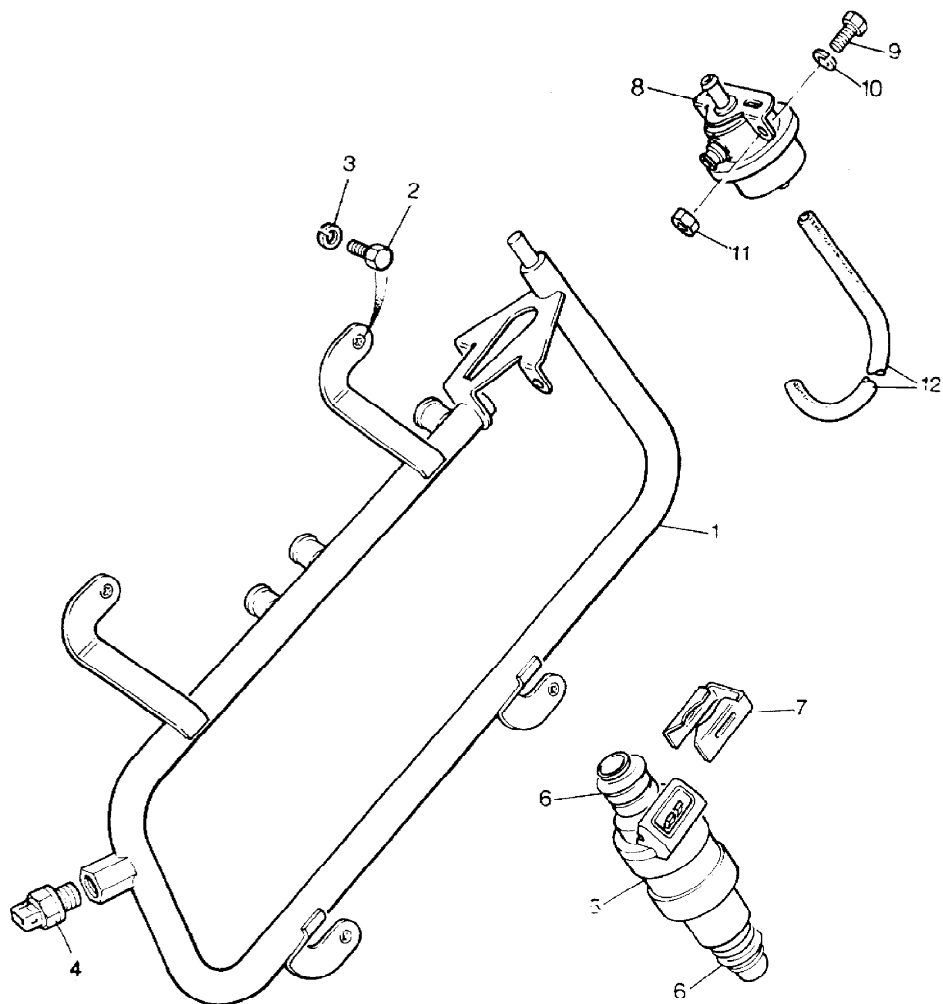

Parts Not Applicable to USA.

TS6245

MODEL RANGE ROVER  
BLOCK TS 6864  
PAGE BE VI 6

ENGINE (E.F.I.) - PLENUM CHAMBER

ILL	PART NO	DESCRIPTION	QTY	REMARKS
1	ETC6102	Plenum Chamber Assy	1	22D 23D
	ETC7894	Plenum Chamber Assy	1	24D 25D
	ETC7771	Plenum Chamber Assy	1	31D
	ERR941	Plenum Chamber Assy (3.9)	1	
2	524765	+Cup Plug	2	
3	ERC255	+Cup Plug	A/R	
4	611795	+Bush-Throttle Spindle	2	
5	AUD3577L	+Seal-Throttle Spindle	2	
6	ETC5771	+Throttle Spindle	1	22D 23D
	ETC6223	+Throttle Spindle	1	All Types
7	ETC5772	+Throttle Disc	1	22D 23D
	ETC6222	+Throttle Disc	1	All Types
8	RTC5965	+Screw-Disc/Spindle	2	
9	ERC7809	+Set Screw	1	Upto July 1987
	ST606080	+Set Screw	1	From July 1987
10	SS108801	Screw-Plenum/Housing	6	
11	WA108051	Plain Washer	6	
12	EAC1383L	Injector Cold Start	1	
13	ERC3795	Gasket-Cold Start	1	
14	SH106121L	Screw M6x12mm	2	
15	WL106001L	Spring Washer	2	
16	ETC5598	Potentiometer (3.5)	1	
	ETC6443	Potentiometer	1	31D
	ETC8495	Potentiometer (3.9)	1	
17	ETC5599	Gasket-Potentiometer	1	
18	SC104141	Screw M4x14mm-Potentiometer	2	
19	WA104001L	Plain Washer	2	