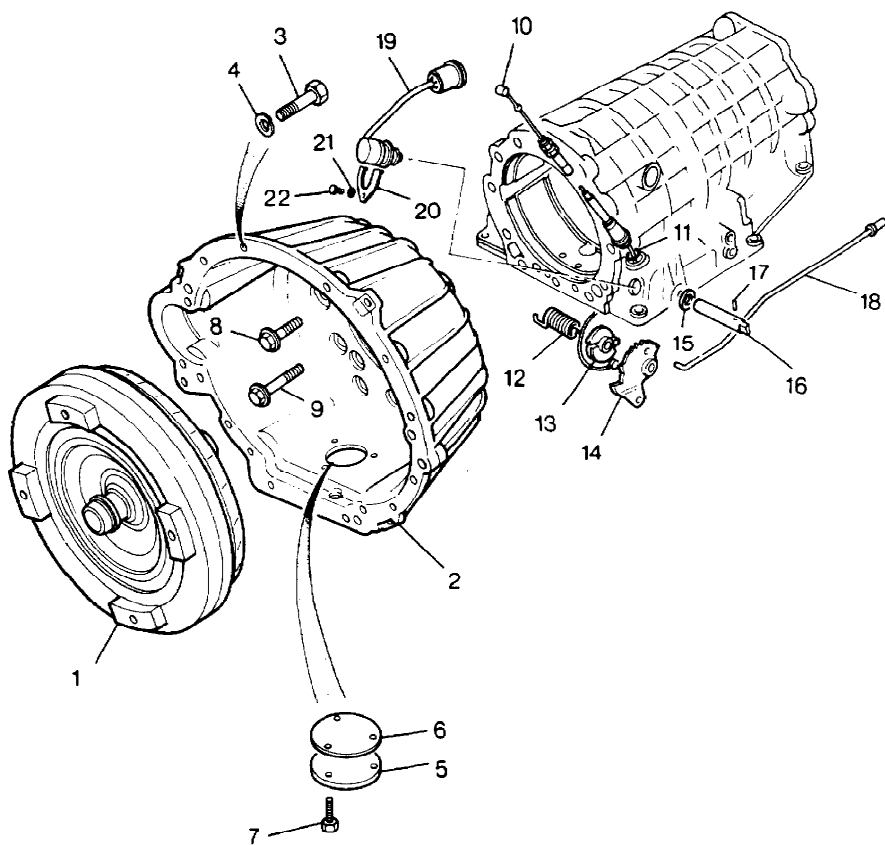

Parts Not Applicable to USA.

198

TS 5821

MODEL RANGE ROVER  
BLOCK TS 5825/A  
PAGE CB A 4

AUTOMATIC TRANSMISSION - ZF - TORQUE CONVERTER/KICKDOWN

ILL	PART NO	DESCRIPTION	QTY	REMARKS
1	FRC5981	Torque Converter	1	
2	RTC6594	Converter Housing	1	
	3290	Plug Wading	1	
3	BH506161L	Bolt 3/8"UNCx2"-Housing/Eng.	8	
4	WL600061L	Spring Washer	8	
5	FRC7706	Cover Plate	1	
6	FRC7707	Gasket-Cover Plate	1	
7	SH106151L	Screw M6x15mm-Plate/Housing	3	
8	FB110301L	Screw M10x30mm-Housing/Case	6	
9	FB110141L	Bolt M10x70mm	12	)Alternatives
		Screw M10x70mm	12	)
10	RTC4854	Kickdown Cable	1	
11	RTC4648	O Ring	1	
12	RTC4288	Spring	1	
13	RTC4658	Cam	1	
14	RTC4286	Detent Plate	1	
15	RTC4289	Seal-Shaft	1	
16	RTC4285	Selector Shaft	1	
17	RTC4290	Roll Pin	1	
18	RTC4291	Connecting Rod	1	
19	RTC4937	Switch-Inhibit/Reverse Light	1	
	RTC5203	Detent Plate	1	
20	RTC4644	Retaining Plate	1	
21	RTC4643	Spring Washer	1	
22	RTC4645	Screw	1	