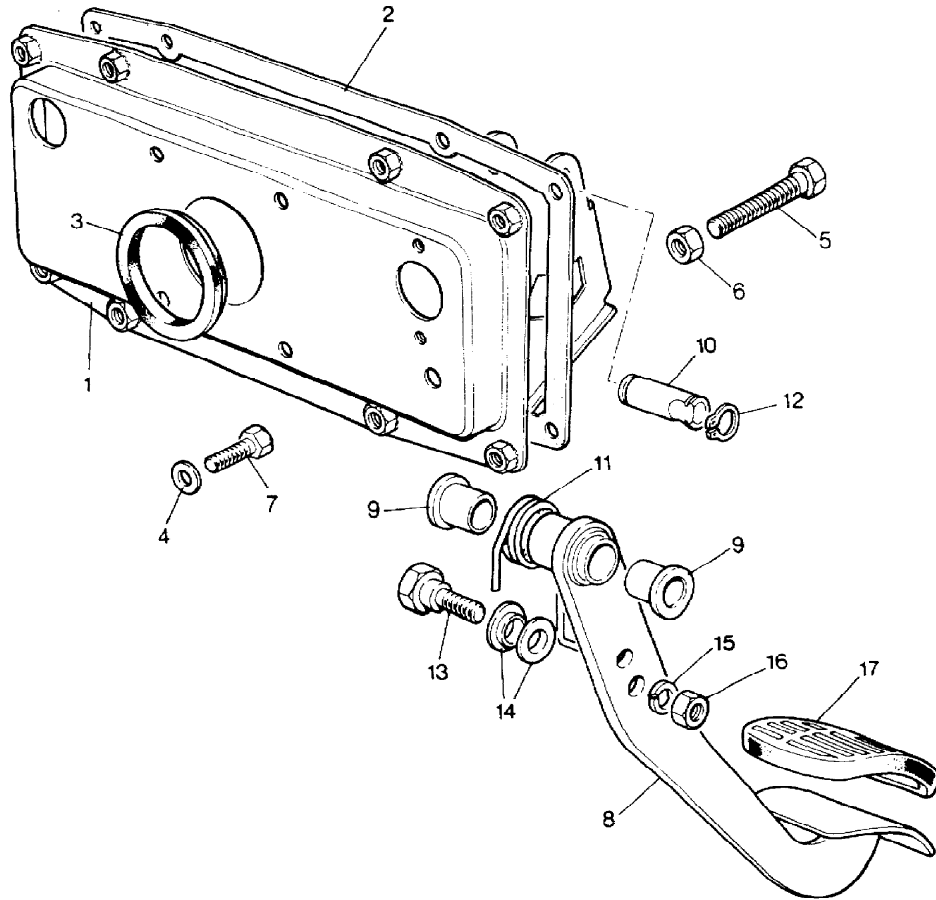

MODEL RANGE ROVER
BLOCK TS 6336
PAGE GA 8.02

ENGINE CONTROLS - CLUTCH PEDAL AND MOUNTING PLATE - GIRLING
FROM VIN DA301158

ILL	PART NO	DESCRIPTION	QTY	REMARKS
1	NTC4169	Mounting Plate & Pedal Brkts	1	Manual
	NTC4170	Mounting Plate & Pedal Brkts	1	Automatic
2	NTC8113	Gasket	1	
3	592199	Sealing Ring	1	
4	WA108051L	Plain Washer	8	
5	SH606051L	Screw For Pedal Stop	1	
6	NT606041L	Nut	1	
7	GG108251L	Screw	8	
8	575816	Clutch Pedal	1	RH Stg
	575815	Clutch Pedal	1	LH Stg
9	CRC2797	+Bushes	2	
10	572467	Pedal Shaft	1	
11	NTC4563	Return Spring	1	
12	CCN110L	Circlip	2	
13	90575807	Pivot Bolt	1	
14	575806	Nylon Bearing	2	
15	WM600061L	Spring Washer	1	
16	NH606041L	Nut	1	
17	575818	Clutch Pedal Rubber	1	

Parts Not Applicable to USA.

301