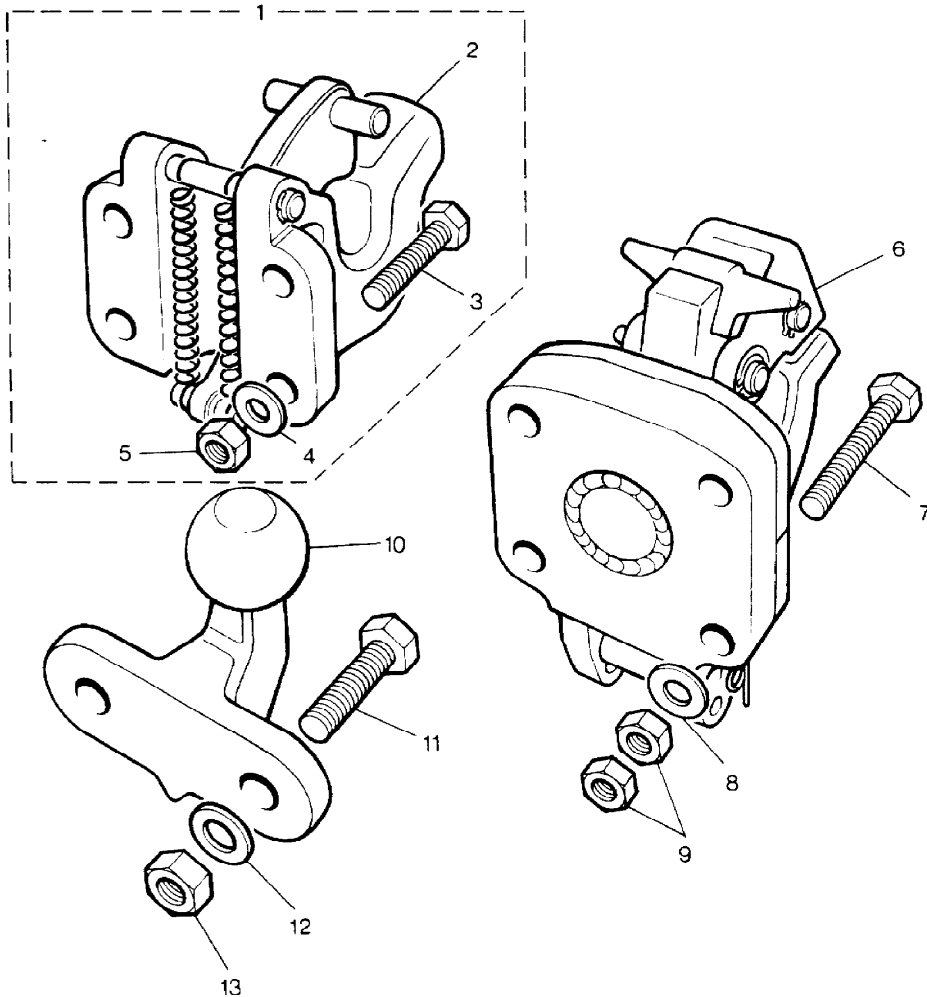

MODEL RANGE ROVER
BLOCK IRE 47
PAGE TA 10

OPTIONAL - TOWING HOOKS AND TOWING BALL

ILL	PART NO	DESCRIPTION	QTY	REMARKS
1	600466	TOWING HOOK AND FIXINGS COMPLETE ASSEMBLY	1	Non Rotating
2	246109	+Towing Hook	1	
3	BH608181L	+Bolt	4	
4	WC112081L	+Plain Washer	8	
5	NH608041L	+Nut	8	
6	NRC2051	Rotating Towing Hook	1	
7	BH608241L	Bolt	4	
8	WC112081L	Plain Washer	4	
9	NT608061L	Nut	8	
10	RTC8891	Towing Ball 50mm	1	
11	BH610181L	Bolt	2	
12	RTC625	Plain Washer	2	
13	NH610041L	Nut	4	

Parts Not Applicable to USA.

672