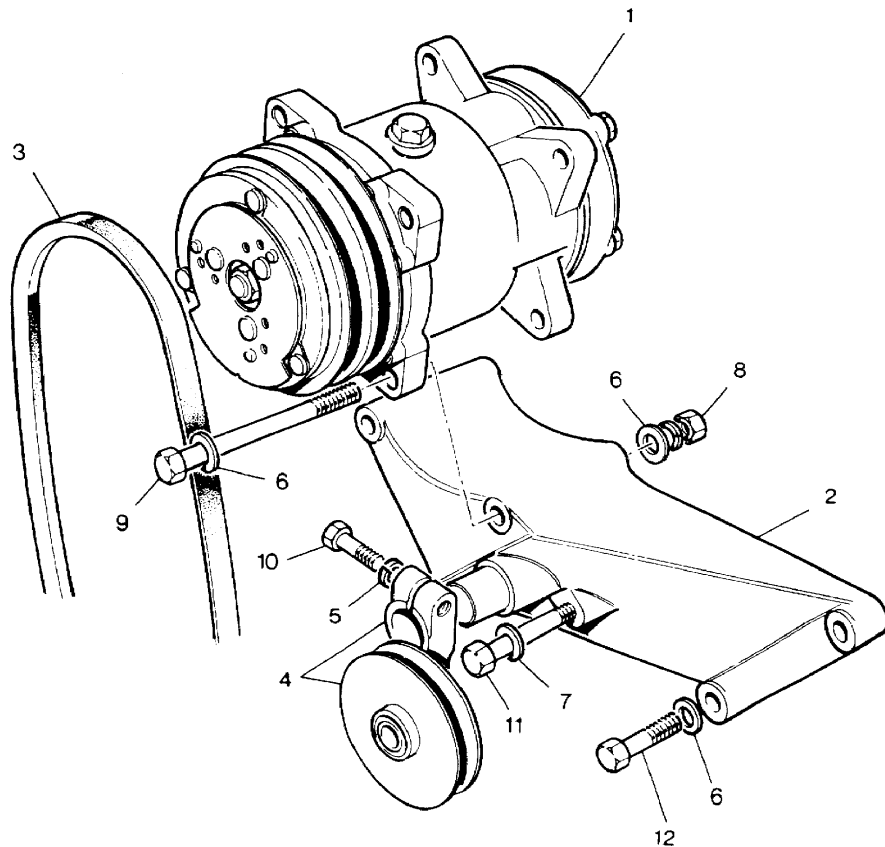

Parts Not Applicable to USA.

MODEL RANGE ROVER  
BLOCK VS 3983  
PAGE BH VI 2

ENGINE - (E.F.I.) - ALTERNATOR

ILL	PART NO	DESCRIPTION	QTY	REMARKS
1	RTC5845	ALTERNATOR A127/65 AMP (LUCAS 22282)-/24245	1	See Note
1	RTC5680N	ALTERNATOR A127/65 AMP (LUCAS 24220)	1	
2	RTC5680E	Alternator A127/65 AMP	1	
2	RTC5670	+Regulator and Brush Box Assy	1	
3	RTC5671	+Rectifier	1	
4	RTC5047	+Bearing-Slip Ring End	1	
5	RTC5687	+Bracket & Bearing-Drive End	1	
6	RTC5046	+Kit-Through Bolts	1	
7	RTC6114	+Capacitor & Lead	1	
8	AAU2249	Fan (133/65 Amp)	1	
	605410	Fan (127/65 Amp)	1	
9	ETC9083	Pulley-68mm	1	
	ETC7899	Belt	1	Upto Nov 1990
	ERR2073	Belt	1	From Nov 1990