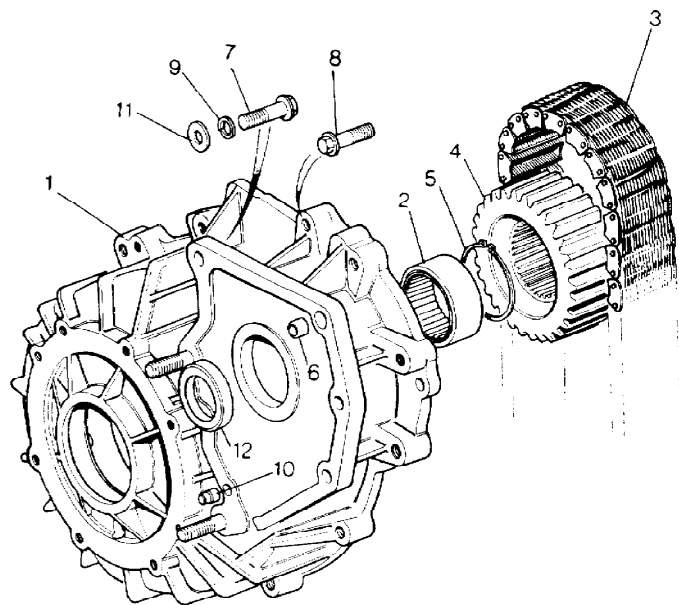

ILL	PART NO	DESCRIPTION	QTY	REMARKS
1	RTC6053	Front Casing	1	
2	RTC6045	Needle Bearing	1	
3	RTC6041	Chain	1	
4	RTC6042	Drive Sprocket	1	
	STC364	Drive Sprocket	1	Intro 005/18980
5	RTC6046	Circlip	1	
6	FRC2482	Dowel	1	
7	FRC9540	Bolt M10x40	2	
	FRC9541	Bolt M10x45	1	
8	RTC6370	Bolt	6	
9	WL110001L	Washer	6	
10	571134	Dowel	1	
11	WA110061L	Washer Plain	3	
12	FRC2365	Oil Seal	1	