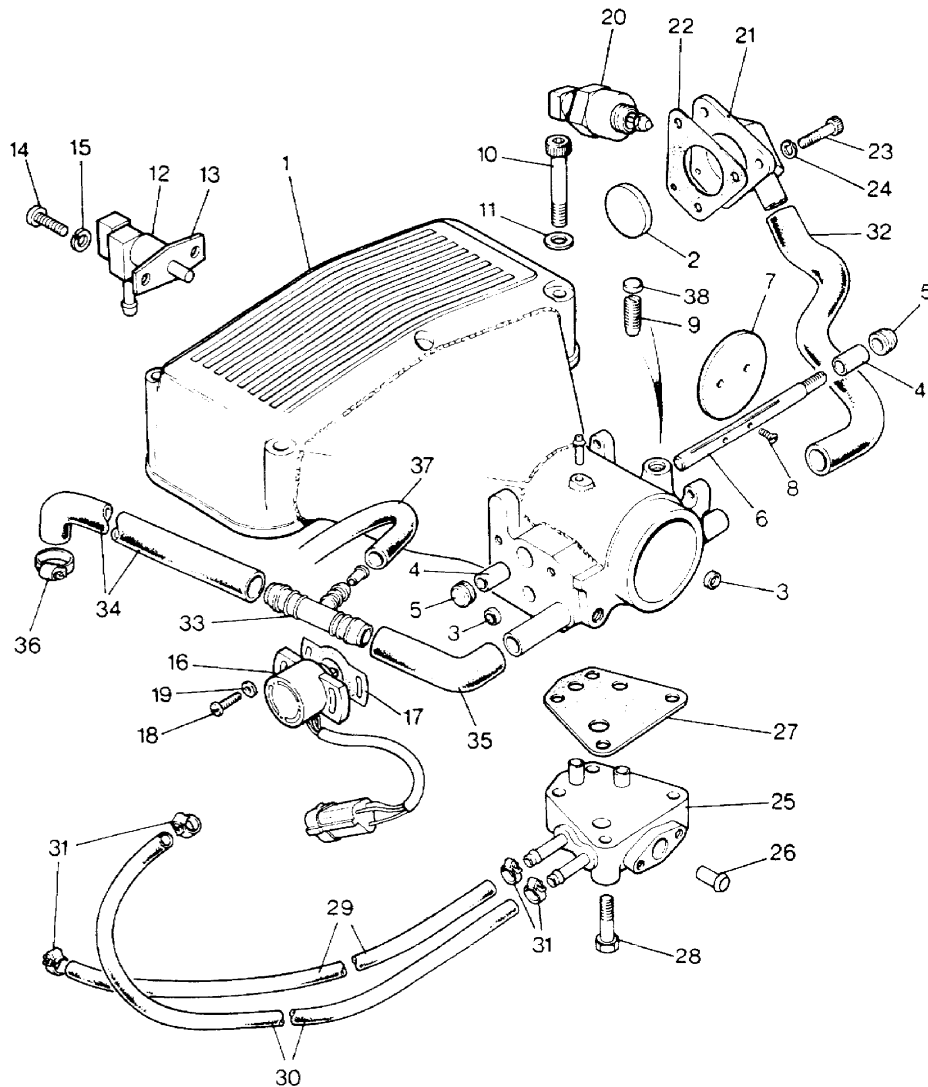

Parts Not Applicable to USA.

TS6245

MODEL RANGE ROVER  
BLOCK TS 6864  
PAGE BE VI 6

ENGINE (E.F.I.) - PLENUM CHAMBER

ILL	PART NO	DESCRIPTION	QTY	REMARKS
1	ETC6102	Plenum Chamber Assy	1	22D 23D
	ETC7894	Plenum Chamber Assy	1	24D 25D
	ETC7771	Plenum Chamber Assy	1	31D
	ERR941	Plenum Chamber Assy (3.9)	1	
2	524765	+Cup Plug	2	
3	ERC255	+Cup Plug	A/R	
4	611795	+Bush-Throttle Spindle	2	
5	AUD3577L	+Seal-Throttle Spindle	2	
6	ETC5771	+Throttle Spindle	1	22D 23D
	ETC6223	+Throttle Spindle	1	All Types
7	ETC5772	+Throttle Disc	1	22D 23D
	ETC6222	+Throttle Disc	1	All Types
8	RTC5965	+Screw-Disc/Spindle	2	
9	ERC7809	+Set Screw	1	Upto July 1987
	ST606080	+Set Screw	1	From July 1987
10	SS108801	Screw-Plenum/Housing	6	
11	WA108051	Plain Washer	6	
12	EAC1383L	Injector Cold Start	1	
13	ERC3795	Gasket-Cold Start	1	
14	SH106121L	Screw M6x12mm	2	
15	WL106001L	Spring Washer	2	
16	ETC5598	Potentiometer (3.5)	1	
	ETC6443	Potentiometer	1	31D
	ETC8495	Potentiometer (3.9)	1	
17	ETC5599	Gasket-Potentiometer	1	
18	SC104141	Screw M4x14mm-Potentiometer	2	
19	WA104001L	Plain Washer	2	