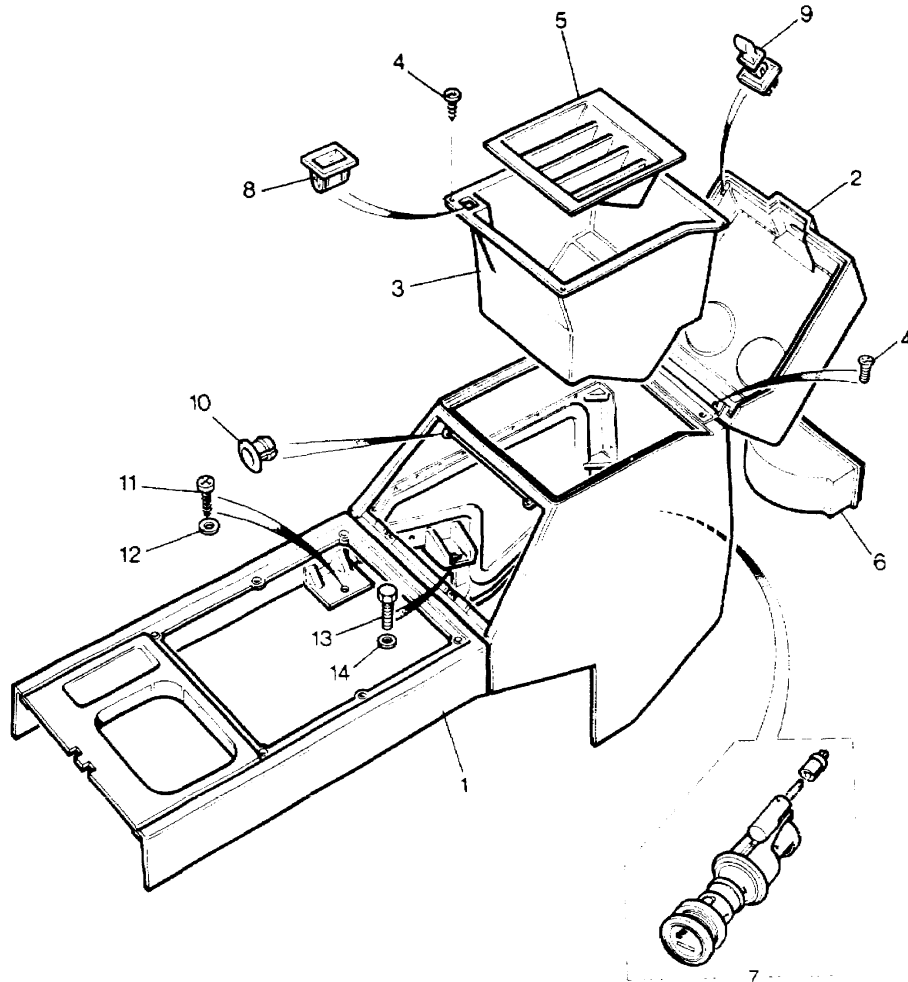

Parts Not Applicable to USA.

580

MODEL RANGE ROVER  
BLOCK TS 6098/A  
PAGE PA 16

BODY TRIM - CUBBY BOX

ILL	PART NO	DESCRIPTION	QTY	REMARKS
1	BTR1171RUN	Cubby Box and Console	1	2 Door - Spain Only
	MWC5716	Cubby Box and Console	1	* See Note(1)
	MXC3066RUN	Cubby Box and Console	1	**
	MXC7789RUN	Cubby Box and Console	1	***
	BTR962RUN	Cubby Box and Console	1	****
2	MUC9897RUN	+Lid Assy	1	
	RTC5976	Lid Assy-Grey	1	Cellular Phone
	RTC8091RUN	Lid Assy-Bokhara	1	Cellular Phone
3	MUC9892	Insert	1	*
	MWC8634	Insert	1	*
	MXC3061PMA	Insert	1	**
	MXC6546PMA	Insert	1	***
	BTR1018PMA	Insert	1	****
4	SF104084L	Screw	12	
5	MUC3672	Cassette Storage	1	
6	MUC4194	Ashtray	1	
7	DRC8584	Cigar Lighter	1	
8	MUC9336	Latch	1	
9	MUC9335	Striker	1	
10	AFU3075	Stud Retainer	4	
11	AB614081L	Screw	2	
12	MRC5528	Washer	2	
13	SH108451	Screw	2	
14	AFU1079	Washer	2	
	PRC8887	Cable Assy	1	2 Door - Spain Only