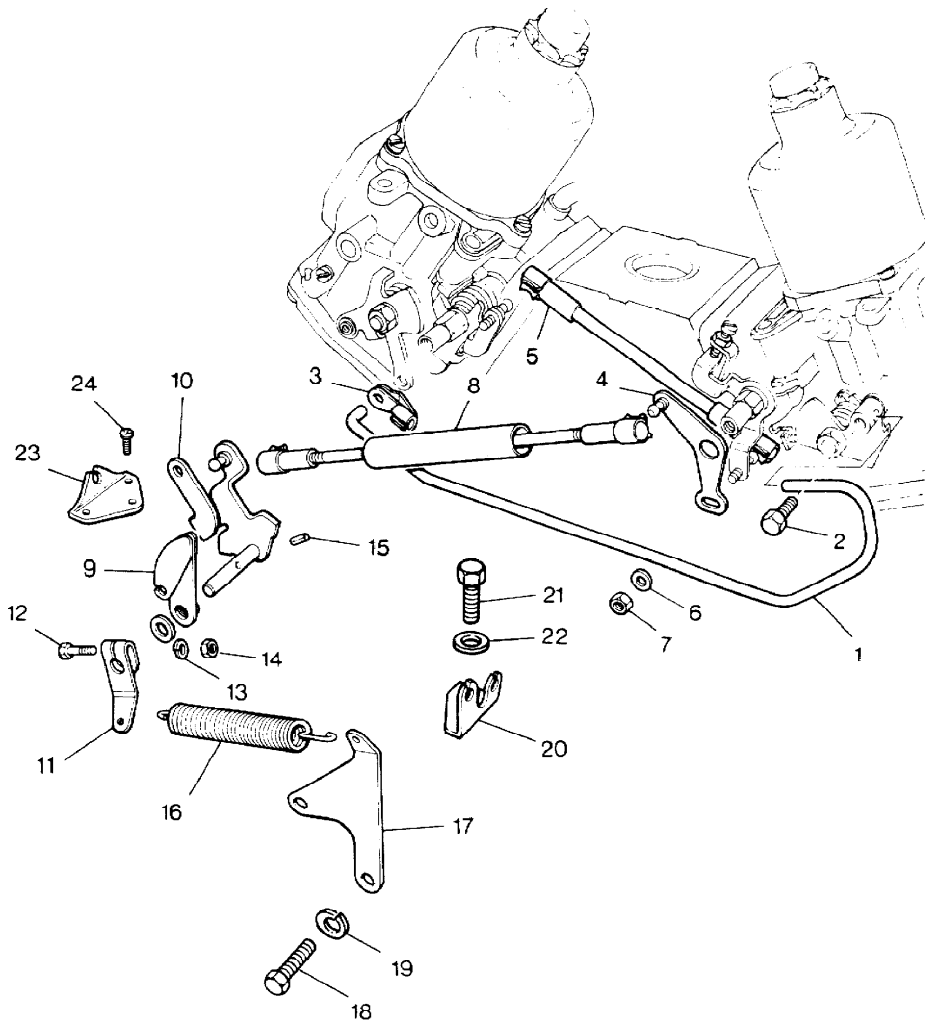

MODEL RANGE ROVER
BLOCK TS 6361
PAGE BE VC 10.02

ENGINE - CARBURETTER LINKAGE - SU CARBS - AUTOMATIC TRANSMISSION

ILL	PART NO	DESCRIPTION	QTY	REMARKS
1	ERC1161	Connecting Rod-Choke	1	
2	257014	Screw 10UNFx5/16"-Rod/Carb	1	
3	614538	Linkage Clip-Rod/Carb	1	
4	ETC7068	Throttle Lever Assy-Auto	1	
5	ETC4728	Throttle Link	1	
6	WC702101L	Plain Washer	2	
7	NH910011L	Nut 10UNF-Link/Lever	2	
8	ETC7064	Kickdown Link Assy	1	
9	ETC5788	Cam Lever Assy	1	
10	ETC6168	Countershaft Assy	1	
11	541343	Lever	1	
12	SH910241	Screw 10UNF	1	
13	WA702101L	Plain Washer	1	
14	NH910011	Nut 10UNF	1	
15	553843	Rolled Pin	1	
16	603622	Return Spring-Accelerator	1	
17	ERC8626	Bracket-Return Spring	1	
18	SH505051L	Screw 5/16"UNCx5/8"Bracket/ Manifold	2	
19	WM600051L	Spring Washer	2	
20	ETC5797	Anchor Bracket-Accelerator Cable	1	
21	SH504041L	Screw 1/4"UNC-Bracket/Manifold	1	
22	WA106041	Plain Washer	1	
23	ETC5602	Abutment Bracket-Kickdown Cable	1	)Refer to)Rocker Cover
24	79026	Taptite Screw No6-Bracket/ Cover	3	))

Parts Not Applicable to USA.

42