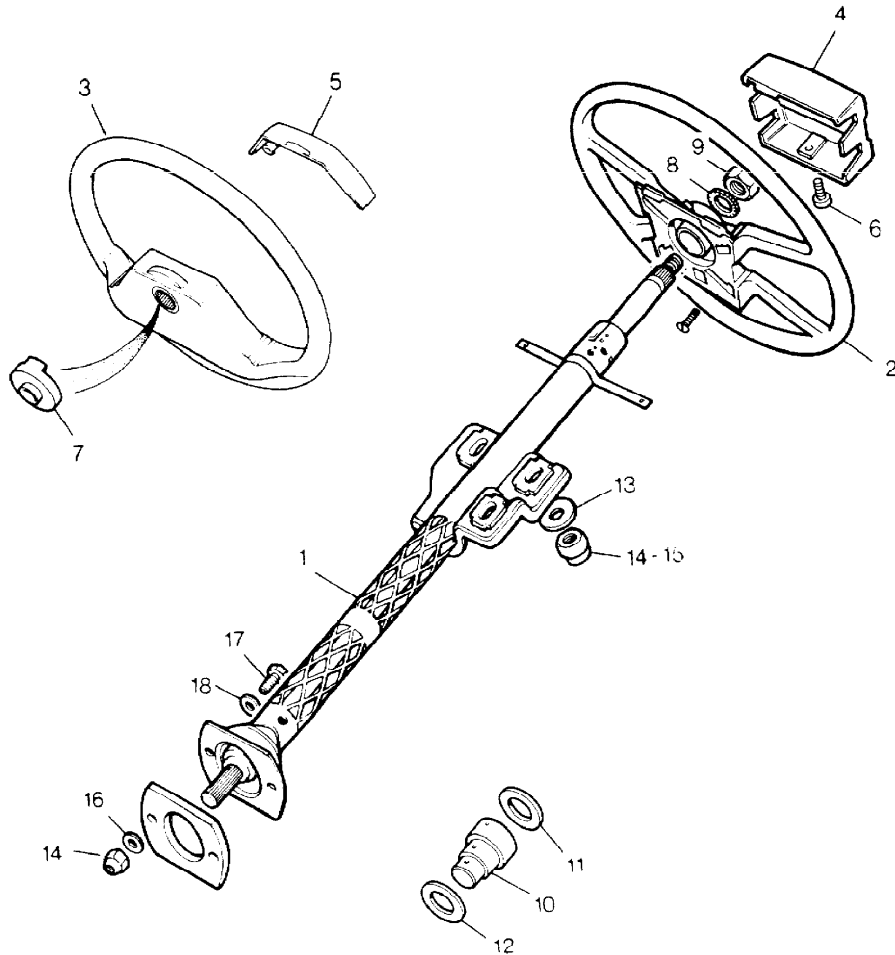

MODEL RANGE ROVER
BLOCK TS6862A
PAGE FA 2

STEERING - STEERING WHEEL AND COLUMN

ILL	PART NO	DESCRIPTION	QTY	REMARKS
1	NRC6288	Steering Column	1	(1)
	NTC7821	Steering Column	1	(2)
2	NRC5807	Steering Wheel	1	(1)
3	NTC3633	Steering Wheel	1	(2 & 5) Grey Vinyl
	NTC5005LCS	Steering Wheel	1	(2 & 5) Leather
	NTC6126	Steering Wheel	1	(6) Leather
	NTC5456RUN	Steering Wheel	1	(6) Vinyl
	NTC5460RUN	Steering Wheel	1	Cruise Control Only
	NTC8445	Steering Wheel	1	CSK Only
4	NTC1033	Cover Moulding	1	(1)
5	NTC3645	Cover Moulding	1	(5)
	NTC5689RUN	Cover Moulding	1	(6)
6	SE106121L	Screw for Cover	1	(1)
7	NTC3853	Switch Trip Moulding	1	(2)
8	575883	Shakeproof Washer	1	
9	577389	Nut	1	
10	RTC3982	Bearing Lower Column	1	(1)
11	RTC3983	Bearing Washer	1	(1)
12	RTC3984	Bearing O Ring	1	(1)
13	2851L	Plain Washer	3	
14	NY606041L	Nut	3	(1)
15	NY606041L	Nut	3	(2)
16	575733	Gasket	1	
17	255227	Bolt	2	
18	RTC613	Plain Washer	4	

NOTES:(1) Up To VIN CA274120 - 2 Door
CA273922 - 4 Door

(2) From VIN DA274121 - 2 Door
DA273923 - 4 Door

(3) Up To VIN GA427920

(4) From VIN GA427921

(5) Upto VIN EA351032

(6) From VIN FA351033

(7) From VIN GA399973

Parts Not Applicable to USA.

276