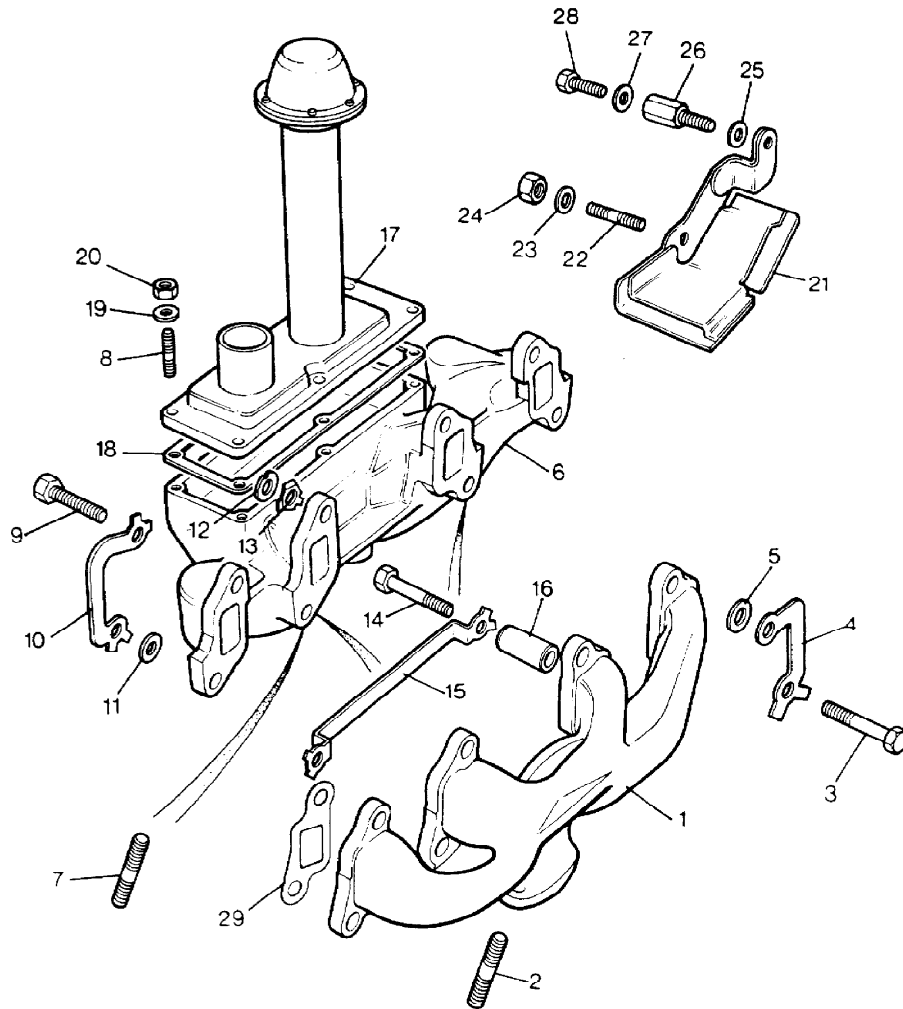

MODEL RANGE ROVER
BLOCK VS 3086A
PAGE BD VC 6

ENGINE - (CARB) - EXHAUST MANIFOLD

ILL	PART NO	DESCRIPTION	QTY	REMARKS
1	ERC5068	Exhaust Manifold Assy LH	1	Engs 26D, 27D 9.35:1. 30D 8.13:1
2	252623	Stud 5/16"UNF x 1.1/2"	3	
3	SH506095L	Screw 3/8"UNC x 1.1/8	8	
4	ERC7321	Locking Washer	4	
5	3036L	Plain Washer	8	
6	ERC5925	Exhaust Manifold Assy RH	1	
7	252623	Stud 5/16"UNF x 1.1/2"	3	
8	ERC3690	Stud 1/4"UNF x 1.1/16"	6	
9	SH506095L	Screw 3/8"UNC x 1.1/8"	4	
10	ERC7321	Locking Washer	2	
11	3036L	Plain Washer	4	
12	ERC3699	Plain Washer	2	
13	612689	Locking Washer	2	
14	BH506441	Bolt 3/8"UNC x 5.1/2"	2	
15	ERC7896	Lock Washer	1	
16	ERC7897	Distance Tube	2	
17	ERC6373	Heat Transfer Cover	1	
18	ERC4989	Gasket-Cover-Manifold	1	*
19	RTC609	Plain Washer	6	
20	NR604090	Nut 1/4"UNF	6	
21	ERC5875	Heat Shield	1	
22	ERC3690	Stud 1/4"UNFx1.1/16"	1	
23	RTC609	Plain Washer	1	
24	NR604090L	Nut 1/4"UNF	1	
25	3036L	Plain Washer	1	
26	614443	Screw 3/8"UNCx1.1/8"	1	
27	RTC613	Plain Washer	1	
28	SH605051L	Screw	1	
	NH605041L	Nut 5/16"UNF	1	
29	ERC3606	Gasket-Exhaust Manifold	8	

* Part of Gasket Kit RTC3337

Parts Not Applicable to USA.