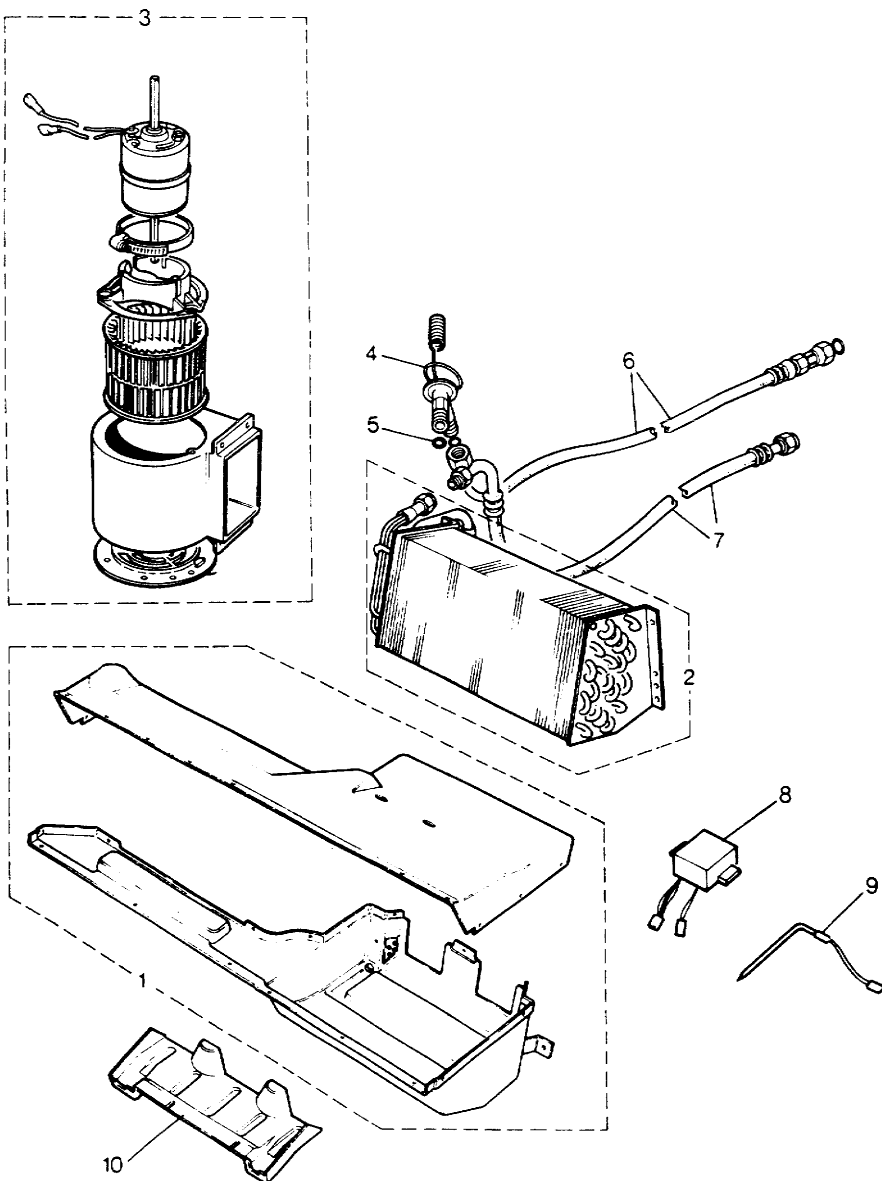

MODEL RANGE ROVER
BLOCK TS 6803A
PAGE LD 4.40

AIR CONDITIONING - EVAPORATOR - BLOWER MOTOR & FACIA - FROM VIN GA

ILL	PART NO	DESCRIPTION	QTY	REMARKS
1	MXC7234RUN	Top and Bottom Facia	1	RH Stg
	MXC7233RUN	Top and Bottom Facia	1	LH Stg
2	RTC6138	Evaporator Coil	1	RH Stg
	RTC6139	Evaporator Coil	1	LH Stg
3	RTC6744	Blower Assembly Balanced Unit	2	RH Stg
	RTC6745	Blower Assembly Balanced Unit	2	LH Stg
4	RTC6143	Expansion Valve	1	
5	AEU1627	O Ring	1	
6	MXC7237	Hose Suction Refrigerant	1	LH Stg Petrol
	MXC7238	Hose Suction Refrigerant	1	RH Stg Petrol
	MXC7239	Hose Suction Refrigerant	1	LH Stg Diesel
	MXC7240	Hose Suction Refrigerant	1	RH Stg Diesel
7	RTC6147	Hose Liquid Precharged	1	)LH Stg Petrol)RH Stg Diesel
	MXC7242	Hose Liquid Precharged	1	RH Stg Petrol
	MXC7241	Hose Liquid Precharged	1	LH Stg Diesel
8	MXC5706	Thermostat	1	
9	MXC5707	Probe Thermistor	1	
10	MXC7032	Panel Evaporator Closure RH	1	
	MXC7159	Panel Evaporator Closure LH	1	

Parts Not Applicable to USA.

389