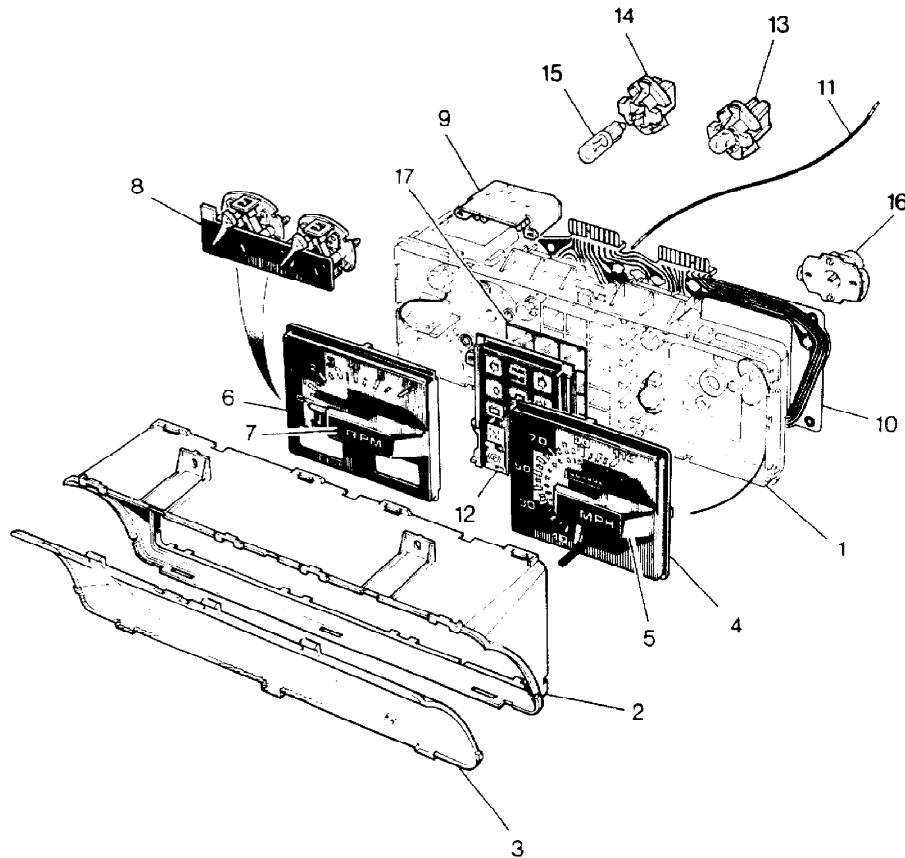

MODEL RANGE ROVER
BLOCK TS 5313/B
PAGE MD 4

BODY ELECTRICS - INSTRUMENTS UPTO VIN GA

ILL	PART NO	DESCRIPTION	QTY	REMARKS
1	RTC3190	Instrument Case	1	Upto VIN DA
	RTC5375	Instrument Case	1	From VIN DA to GA
2	RTC3829	Front Instrument Case	1	
3	RTC3191	Front Window	1	
4	PRC4348	Speedometer MPH	1	
	PRC4347	Speedometer KPH	1	
5	RTC3968	Shroud MPH	1	
	RTC3967	Shroud KPH	1	
6	PRC4349	Tachometer	1	
7	RTC3969	Shroud-Tachometer	1	
8	PRC4528	Fuel+Temperature Gauge	1	Upto VIN DA
	PRC5932	Fuel+Temperature Gauge	1	From VIN DA
9	PRC4350	Voltage Stabiliser-Diesel	1	Upto VIN EA330903
	PRC7210	Voltage Stabiliser-Petrol	1	
	PRC7209	Voltage Stabiliser-Diesel	1	From VIN EA330904
10	PRC4351	Printed Circuit	1	Upto VIN DA
	RTC5379	Printed Circuit	1	From VIN DA
11	RTC4887	Fibre Optic	1	
12	RTC3828	Lens-Warning Lights	1	
	RTC5378	Lens-Warning Lights	1	
13	ADU6262L	Bulb+Holder Warning Lights	19	Upto VIN EA
	RTC6452	Bulb+Holder Warning Lights	19	From VIN FA
14	ADU4482L	Holder-Ignition Warning Light	1	
15	ADU5543	Bulb	1	
16	PRC4352	Speedo-Right Angle Drive	1	
17	RTC5945	Warning Light Strip	1	
	RTC5772	Warning Light Strip	1	
18	RTC5773	Light Guide	2	
19	RTC5864	Light Filter-Green	6	
20	PRC6961	Label-Unleaded Fuel	1	

Parts Not Applicable to USA.

466