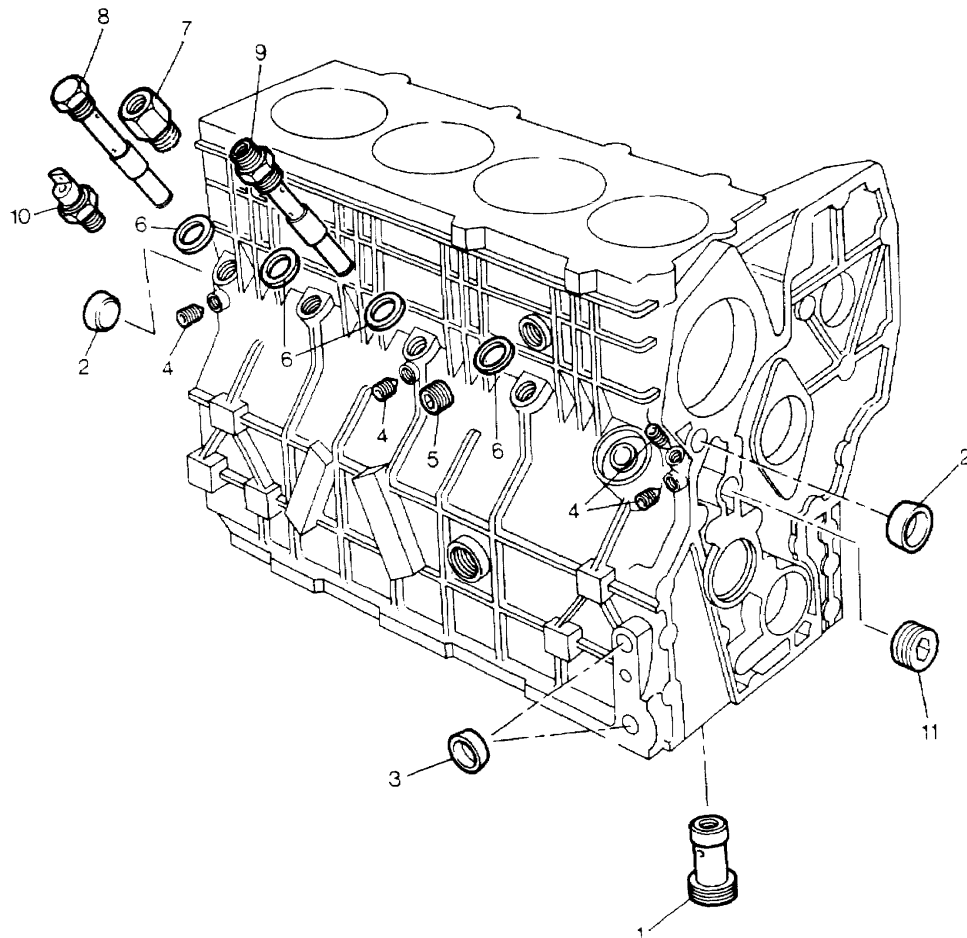

\* Part Of Kit STC158

Parts Not Applicable to USA.

VS 3394A

MODEL RANGE ROVER  
BLOCK VS 3295A  
PAGE BA DT 26

ENGINE - 2500 TURBO DIESEL - PISTON & RINGS

ILL	PART NO	DESCRIPTION	QTY	REMARKS
1	RTC6646	PISTON AND RINGS ASSY-STD	4	
2	AEU2284L	+Kit-Piston Rings-STD	4	
3	RTC5003	+Gudgeon Pin	4	
4	AEU2042L	+Spring Ring	8	
5	RTC6645	CONNECTING ROD ASSY	4	
6	AEU2038L	+Bolt-Conn.Rod	8	
7	AEU2039L	Conn.Rod Brgs-PAIR	4	STD
	AEU2040L	Conn.Rod Brgs-PAIR	4	0.25mm (0.010") U/S
	AEU2041L	Conn.Rod Brgs-PAIR	4	0.5mm (0.020") U/S