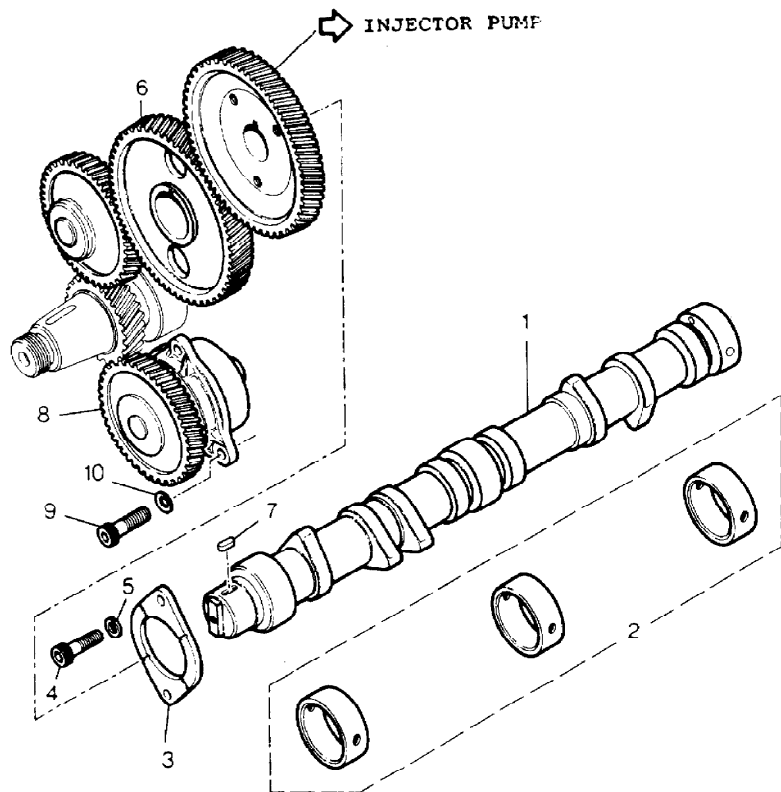

\* Part Of Kit STC158

Parts Not Applicable to USA.

150

MODEL RANGE ROVER  
BLOCK TF  
PAGE BA DT 34

ENGINE - 2500 TURBO DIESEL - CAMSHAFT

ILL	PART NO	DESCRIPTION	QTY	REMARKS
1	BAU5313L	Camshaft	1	
2	AEU2134L	Camshaft Bearings	3	STD
	AEU2135L	Camshaft Bearings	3	0.25mm (0.010") U/S
3	AEU2137L	Locating Plate-Camshaft	3	
4	SS108181L	Screw-Plate/Block	3	
5	WL108001L	Spring Washer	2	
6	AEU2139L	Gear-Camshaft	1	
7	AEU2136L	Key-Gear/Camshaft	1	
8	AEU2144L	Oil Pump Assy	1	*(Without O Ring)
9	SS108181L	Screw M8	3	
10	AEU2146L	Belleville Washer	3	