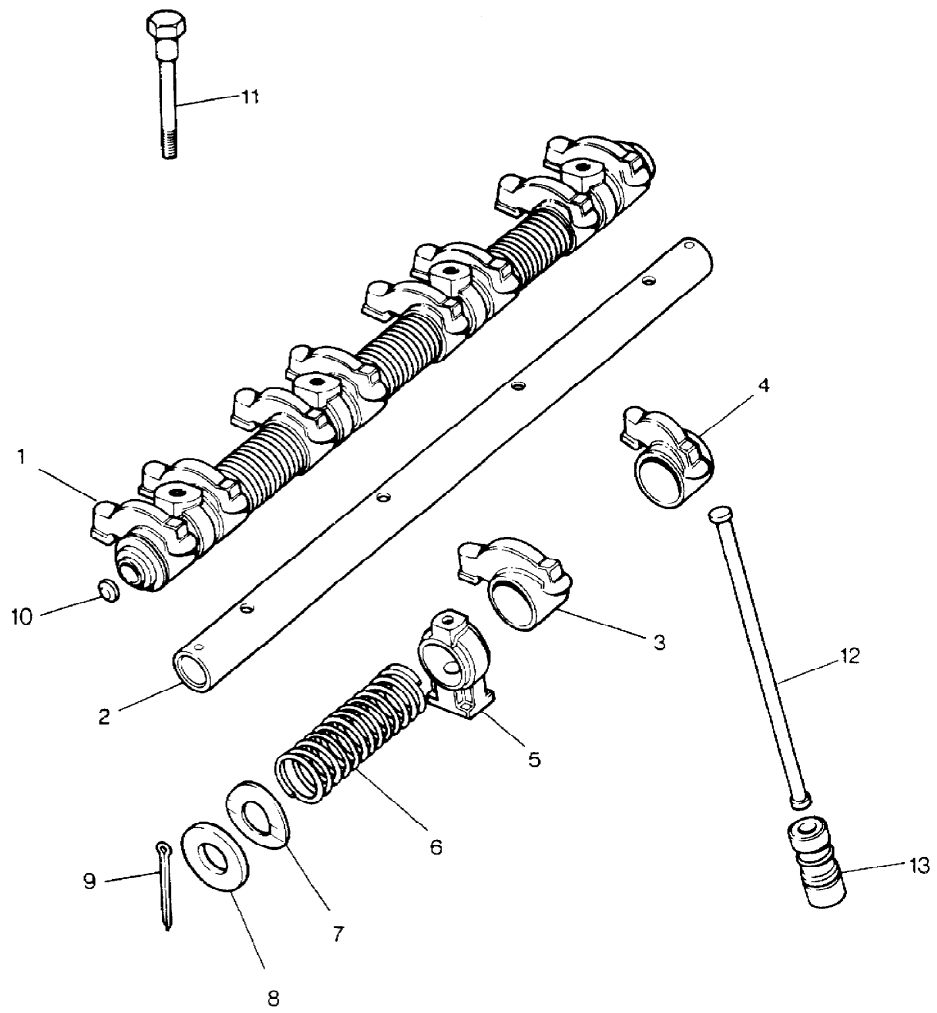

MODEL RANGE ROVER
BLOCK VS 3255/A
PAGE BC VI 4

ENGINE (E.F.I.) - ROCKER SHAFT ASSEMBLY - APPLICABLE TO ALL ENGINES

ILL	PART NO	DESCRIPTION	QTY	REMARKS
1	611660	ROCKERS & SHAFT ASSEMBLY	2	
2	STC154	+Shaft	2	
3	602153	+Rocker Assy RH	8	
4	602154	+Rocker Assy LH	8	
5	603734	+Bracket	8	
6	602142	+Spring	6	
7	602148	+Spring-Shaft End	4	
8	602186	+Plain Washer	4	
9	PS60610LL	+Split Pin	4	
10	154545	+Plug-Shaft Ends	4	
11	602097	Bolt, 3/8" UNF Bracket Head	8	
12	603378	Push Rod	16	
13	ERC4949	Hydraulic Tappet	16	

Parts Not Applicable to USA.

76