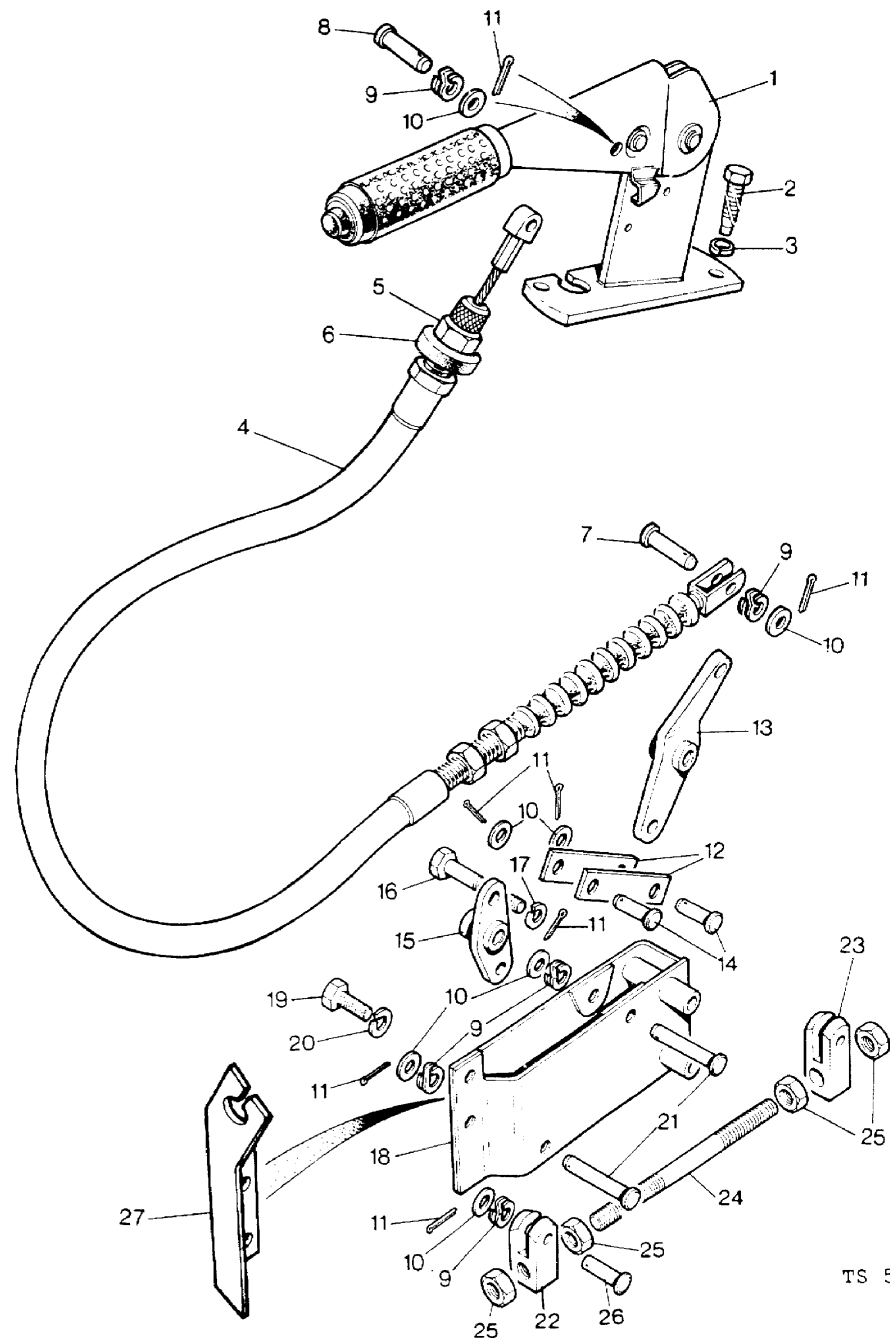

MODEL RANGE ROVER
BLOCK TS 5584
PAGE HA 10

BRAKES - HANDBRAKE - FITTED UP TO VEHICLE VIN NO CA265468

ILL	PART NO	DESCRIPTION	QTY	REMARKS
1	NTC2794	Handbrake Assembly	1	
2	GG108301L	Bolt Handbrake To Tunnel	2	
3	WL108001L	Spring Washer	2	
4	NRC5088	Handbrake Cable	1	RH Stg
	NRC5089	Handbrake Cable	1	LH Stg
5	NTC2796	Locknut	1	
6	NTC1340	Sealing Gasket	1	
7	PC108291	Clevis Pin	1	
8	PC108401	Clevis Pin	1	
9	WS108001L	Thackeray Washer	6	
10	WA108051L	Plain Washer	8	
11	PS104127L	Split Pin	8	
12	NRC7174	Relay Lever Link Plate	2	
13	NTC2798	Relay Lever	1	
14	PC108241	Clevis Pin	2	
15	NRC7537	Relay Lever Small	1	
16	FB108141L	Bolt	1	
17	WL108001L	Spring Washer	1	
18	NRC7515	Relay Bracket	1	
19	SH108251L	Screw	2	
20	WL108001L	Spring Washer	2	
21	PC108728L	Clevis Pin	2	
22	NRC7568	Adjustment Clevis Threaded	1	
23	NRC7569	Adjustment Clevis Plain	1	
24	NRC7950	Adjustment Rod	1	
25	NT110041L	Locknut	4	
26	PC108291	Clevis Pin	1	
	PC108401	Clevis Pin	1	
27	NTC3227	Abutment Bracket	1	

Parts Not Applicable to USA.

TS 5584