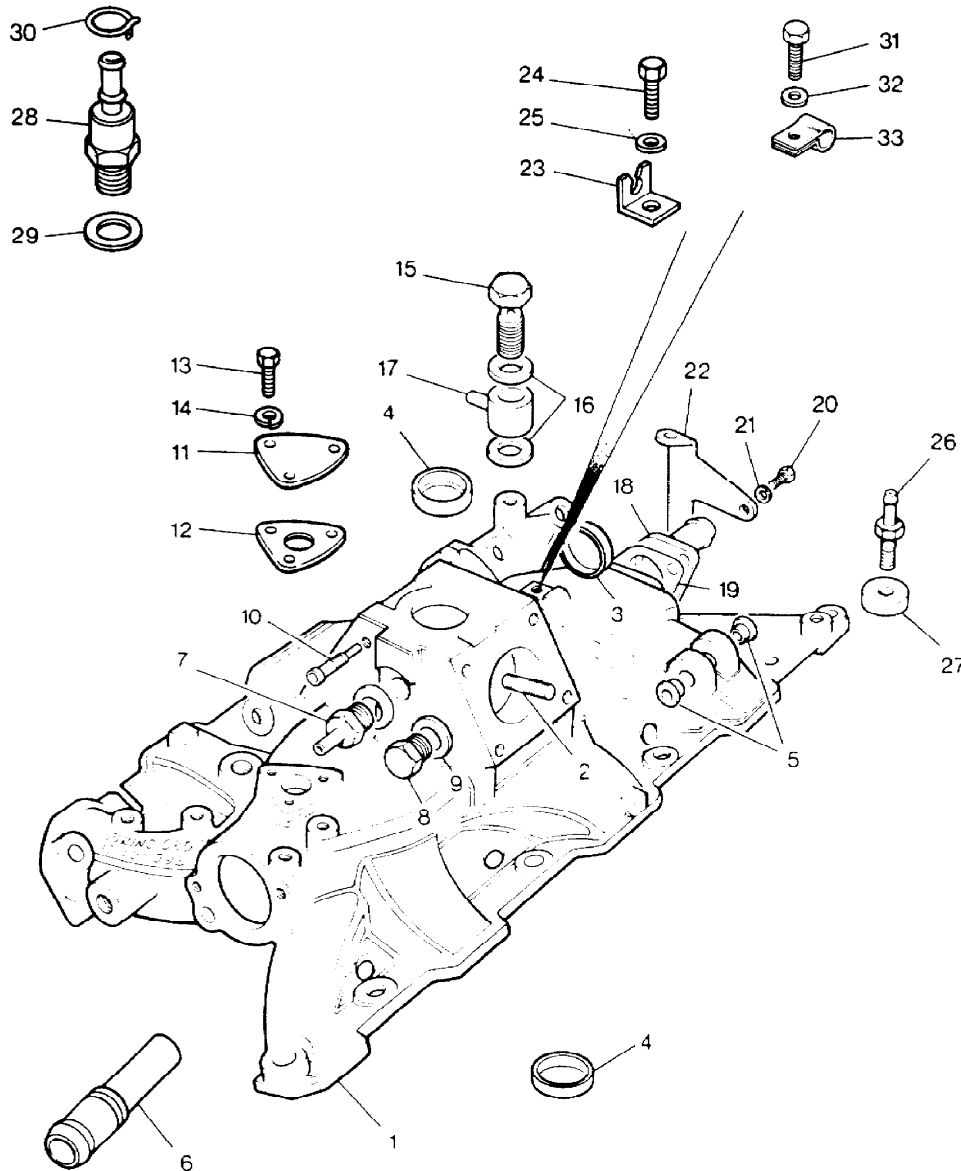

MODEL RANGE ROVER
BLOCK TS 5701
PAGE BD VC 2

ENGINE - (CARB) - INLET MANIFOLD

ILL	PART NO	DESCRIPTION	QTY	REMARKS
1	ERC2135	INLET MANIFOLD ASSEMBLY	1	Upto 26D02079C/ 27D00401C
1	ETC7915	INLET MANIFOLD ASSEMBLY	1	From 26D02080C/ 27D00402C
2	252514	+Stud 5/16"UNF/UNC	8	
3	ERC256	+Cup Plug-Penthouse	2	
4	602152	+Cup Plug-Manifold	1	
5	522932	+Bush-Accelerator Linkage	2	
6	ERC2126	Pipe-Thermo By Pass	1	
7	614230	Connector-Vacuum Signal	1	Engine
8	ULC2378	Banjo Assy-No.8 Boss	1	Engine
9	232043	Joint Washer	1	*
10	603920	Adaptor-Air Bleed Pipe	1	
11	598006	Blanking Plate	1	
12	236022	Gasket	1	*
13	257064	Screw 10 UNC x 7/16"	3	
14	WM702001L	Spring Washer	3	
15	534897	Banjo Bolt	1	
	603224	Blanking Plug 5/8"UNF	1	
16	267604	Joint Washer	2	*
17	603277	Banjo-Signal Pipe	1	Engine
18	603440	Pipe-Heater Outlet	1	
19	603441	Gasket-Outlet Pipe	1	*
20	SH504061L	Screw 1/4" UNC	2	
21	WM600041L	Spring Washer	2	
22	603561	Bracket-Spring Washer	1	Manual
23	ERC9507	Anchor Brkt-Throttle Cable	1	Manual
	ERC8626	Bracket-Spring Anchor	1	Automatic
	ERC9586	Anchor Brkt-Throttle Cable	1	Automatic
24	SH504051L	Screw 1/4"UNC-Brkt-Manifold	1	Automatic
25	WM600041L	Spring Washer	1	
26	ERC2297	Peg-Air Cleaner Mtg	1	
27	ERC2298	Spacer	1	
28	ADU1402L	N.R.V. Brake Servo	1	
29	232043	Joint Washer	1	*
30	572548	Clip-Vacuum Hose	1	
31	SH504051L	Screw 1/4" UNC	1	
32	WM600041L	Washer	1	
33	AEU1449	Clip	1	

* Part Of Gasket Kit RTC3337

Parts Not Applicable to USA.

30