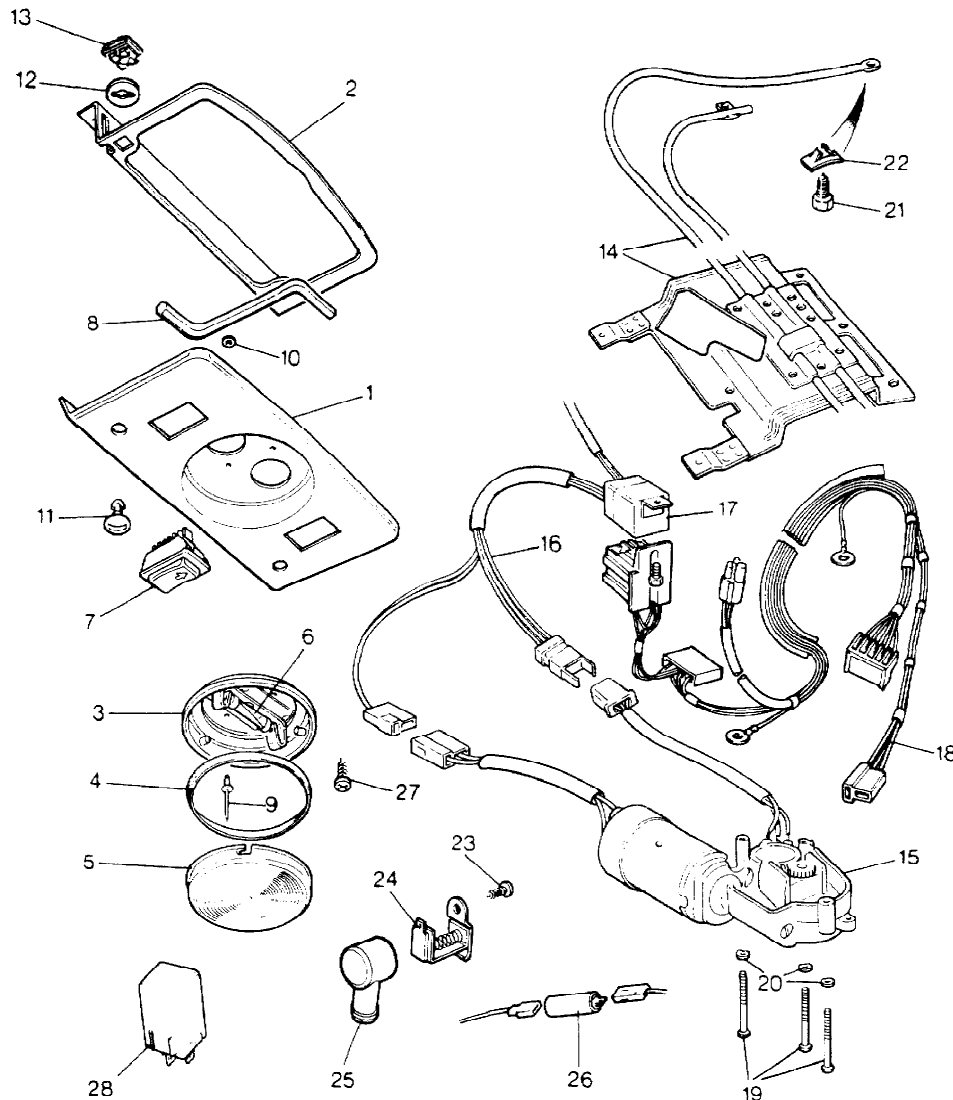

MODEL RANGE ROVER
BLOCK TS 6387/C
PAGE MB 32.01

BODY ELECTRICS - SWITCHES AND CABLES - ELECTRIC SUN ROOF CONTINUED

ILL	PART NO	DESCRIPTION	QTY	REMARKS
12	MUC6523	Washer	2	
13	MUC6522	Captive Fastener	2	
14	MWC6028	Motor Bracket + Guide Tube	1	
15	RTC6562	Geared Motor Assy	1	Upto VIN GA410942
	MXC8407	Motor Assy-Hi Torque	1	From VIN GA410943
16	PRC6732	Cable-Motor Harness	1	
17	PRC6733	Relay-Sun Roof	1	
18	PRC7114	Cable Assy-Sun Roof	1	LH Stg Note(3)
	PRC6929	Cable Assy-Sun Roof	1	RH Stg Note(3)
	PRC7868	Cable Assy-Sun Roof	1	From VIN GA399973
				Upto VIN GA440798
				From VIN GA440799
	PRC8397	Cable Assy	1	
19	SP105251	Domed Screw-Motor Fixing	3	
20	WW105004	Wavy Washer-Motor Fixing	4	
21	AB614051	Screw-Guide Tube Fixings	3	
22	AK610051	Spire Nut-Guide Tube Fixings	3	
23	PRC6518	Drive Screw	6	
24	559061	Courtesy Light Switch-Doors	4	Upto VIN EA351032
	PRC6970	Courtesy Light Switch-Doors	4	From VIN EA351033
				Upto VIN GA450874
				From VIN GA450875
	PRC8548	Courtesy Light Switch-Doors	4	From VIN GA450875
	PRC3932	Courtesy Light Switch-T/Gate	1	Upto VIN EA340560
	PRC7065	Courtesy Light Switch-T/Gate	1	From VIN EA340561
25	PRC1166	Insulating Boot	2	
26	AAU5034	Diode for Courtesy Light	1	Pektron Type
27	AB608041L	Drive Screw	4	
28	DCP8989	Delay Unit Interior Lamp	1	From VIN HA

NOTE:(1) Fitted Up To VIN EA351032
(2) Fitted From VIN FA351033
(3) Fitted Up To VIN GA

Parts Not Applicable to USA.

TS 6387/C