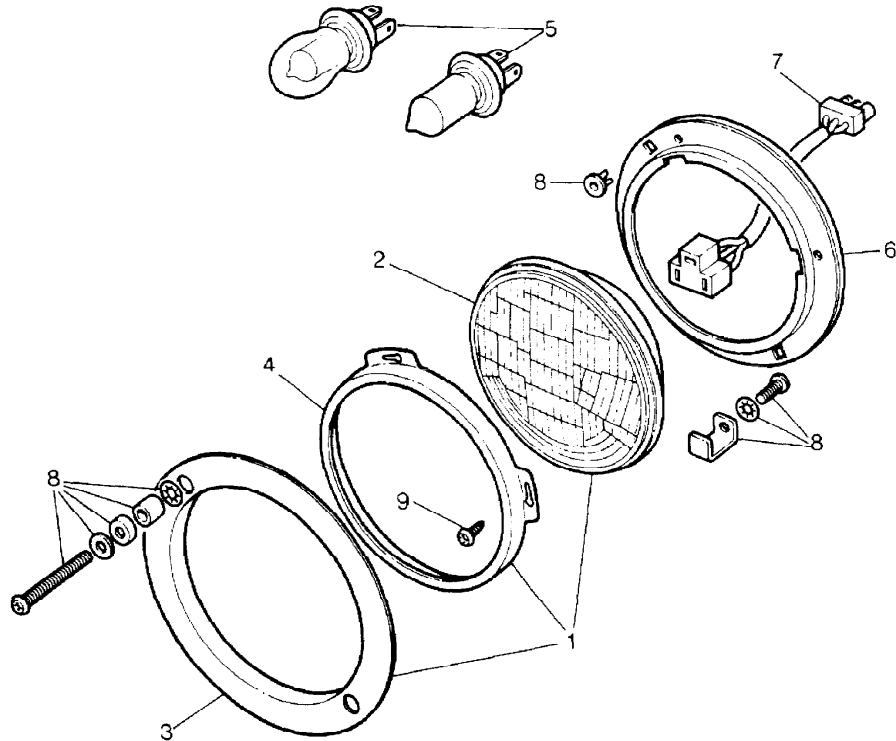

MODEL RANGE ROVER
BLOCK VS 1744
PAGE MA 2

BODY ELECTRICS - HEADLAMPS UPTO VEHICLE NO CA274120 - 2 DOOR
CA273922 - 4 DOOR

ILL	PART NO	DESCRIPTION	QTY	REMARKS
1	PRC4738	HEADLAMP ASSEMBLY	2	RH Stg
	PRC4739	HEADLAMP ASSEMBLY	2	LH Stg
	PRC4740	HEADLAMP ASSEMBLY	2	France
2	RTC4615	+Light Unit	2	RH Stg
	PRC7994	+Light Unit	2	LH Stg & France
3	607206	+Seal	2	
4	515218	+Rim	2	
5	589783	Bulb	2	
	PRC2167	Bulb	2	France Only
6	RTC1821	Seating Rim	2	
7	90575260	Adaptor and Lead	2	
8	AEU1478	Screw Trimmer Kit	2	
	78785	Drive Screw	6	

Parts Not Applicable to USA.