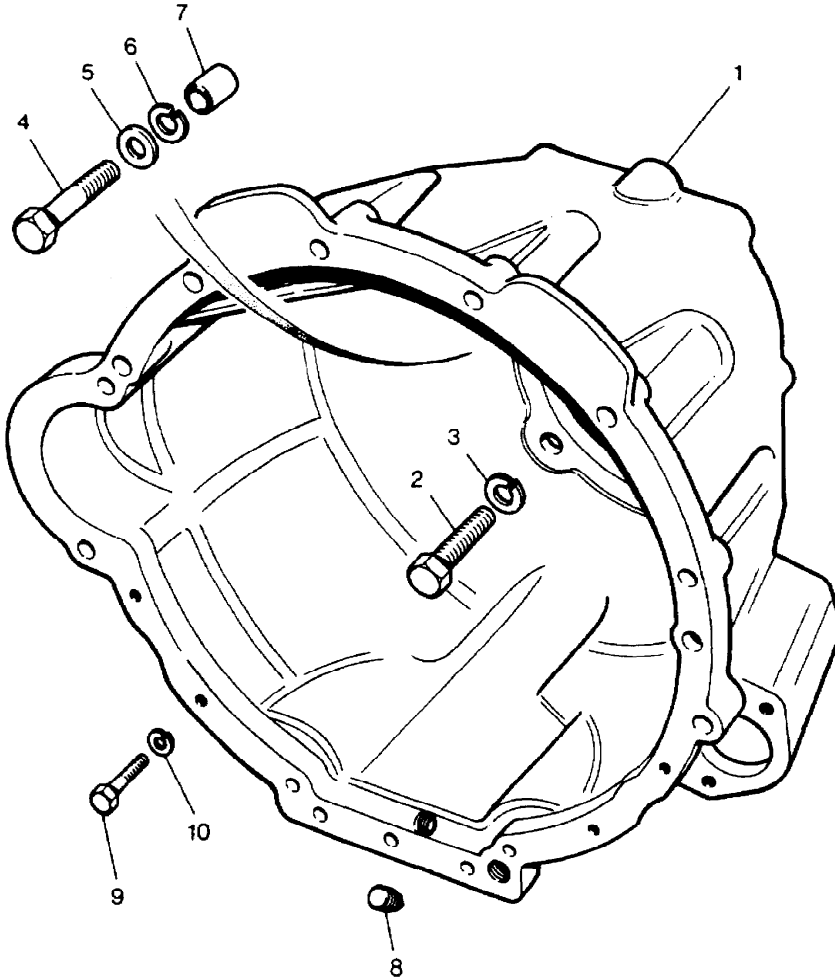

Gearbox Serial Number Stamped On Cast Pad On RH Lower Of Gearcase.

Parts Not Applicable to USA.

180

MODEL RANGE ROVER  
BLOCK VS 4043  
PAGE CB M 2

GEARBOX BELL HOUSING

ILL	PART NO	DESCRIPTION	QTY	REMARKS
1	FRC8570	Bell Housing (Diesel)	1	
	FRC6154	Bell Housing	1	
2	SH112301L	Bolt	4	
3	WL112001L	Spring Washer	4	
4	BH112091L	Bolt	2	
5	WA112081L	Plain Washer	2	
6	WL112001L	Spring Washer	2	
7	FRC8758	Dowel (Diesel)	2	
	UKC25	Dowel	2	
8	3290	Plug	1	
9	BH506161L	Bolt	1	
10	WM600061L	Spring Washer	1	