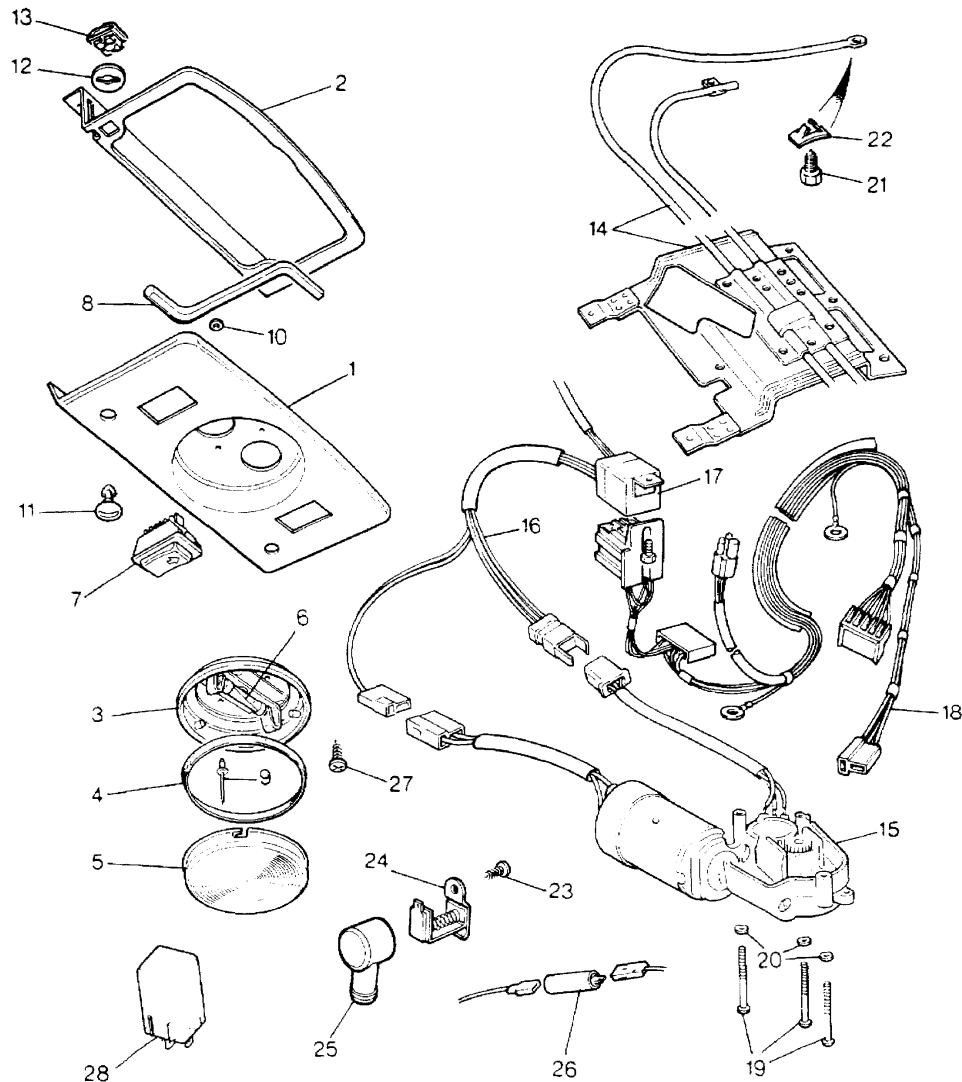

MODEL RANGE ROVER
BLOCK TS 6387/C
PAGE MB 32

BODY ELECTRICS - SWITCHES AND CABLES - ELECTRIC SUN ROOF

ILL	PART NO	DESCRIPTION	QTY	REMARKS
1	MWC8952ACL	Cover Plate	1	RH Stg
	MWC8952LNG	Cover Plate	1	RH Stg
	MWC8952LUM	Cover Plate	1	RH Stg Note(2)
	MWC8953ACL	Cover Plate	1	LH Stg
	MWC8953LNG	Cover Plate	1	LH Stg
	MWC8953LUM	Cover Plate	1	LH Stg Note(2) Upto VIN HA From VIN HA
2	BTR1214LUM	Cover Plate	1	
	MWC8563	Bracket Mounting Cover Plate	1	
3	PRC3710	Interior Lamp-Base Plate	1	Note(1)
3	PRC7198LUM	Interior Lamp-Base Plate	1	Note(2)
	567905	+ Gasket	1	
5	PRC1634	Lens	1	
6	559186	Bulb	1	
	586438	Bulb	1	
7	PRC5254	Switch Sun Roof	1	RH Stg
	PRC5255	Switch Sun Roof	1	LH Stg
8	MWC8582	Emergency Handle	1	
9	RA610167	Rivit	2	
10	WA104001L	Plain Washer	2	
11	MWC5995AL	Turnbuckle	2	
	MWC5995LG	Turnbuckle	2	
	MWC5995LUM	Turnbuckle	2	Note(2)

NOTE:(1) Fitted Up To VIN EA351032
(2) Fitted From VIN FA351033
(3) Fitted Up To VIN GA

Parts Not Applicable to USA.

456