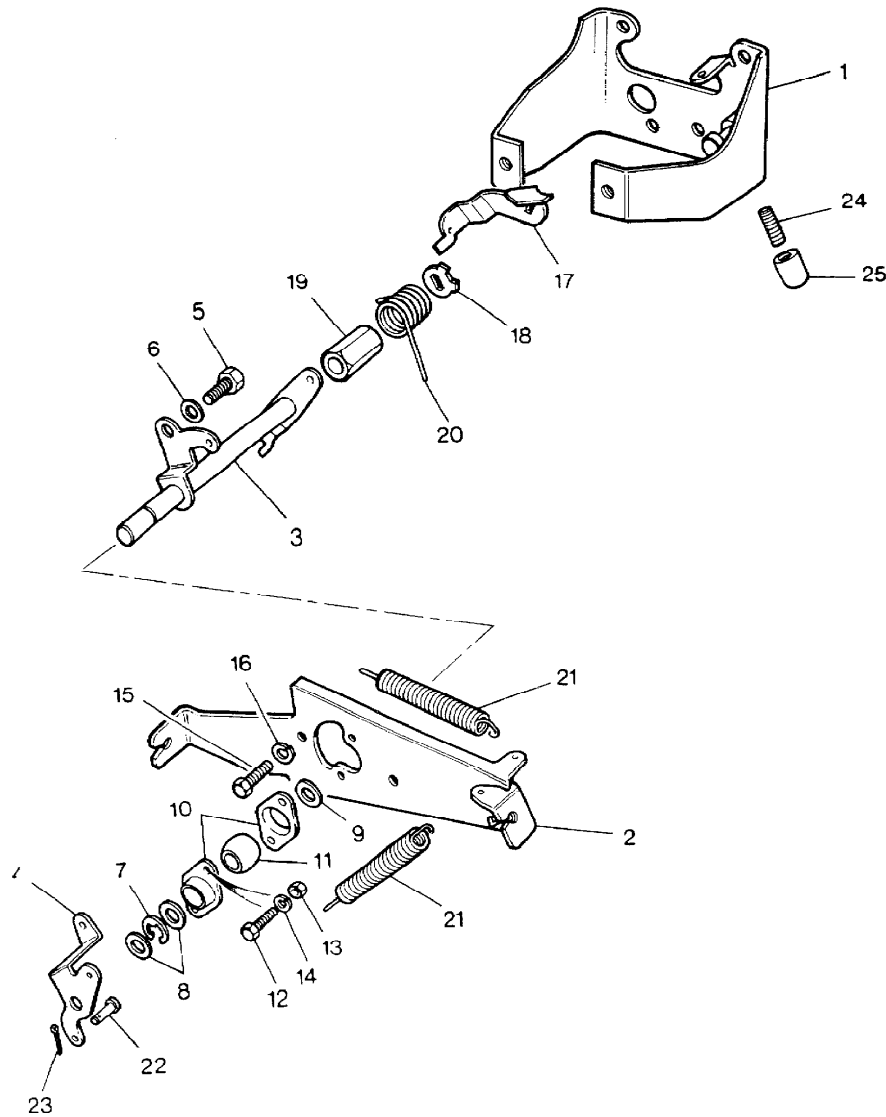

Parts Not Applicable to USA.

88

MODEL RANGE ROVER  
BLOCK TS 6275/A  
PAGE BE VI 18

ENGINE - (EFI) - ACCELERATOR LINKAGE WITH CRUISE CONTROL  
- WITH CATALYST - SWITZERLAND, GERMANY, AUSTRIA

ILL	PART NO	DESCRIPTION	QTY	REMARKS
1	ETC7773	Bracket-Throttle Control	1	New Type
	ETC5143	Bracket-Throttle Control	1	As Illustrated
2	ETC5773	Bracket-Throttle Mounting (3.5 Engine)	1	
	ETC7870	Bracket-Throttle Mounting (3.9 Engine)	1	
3	ETC7145	Countershaft Assembly (3.5)	1	
	ETC7887	Countershaft Assembly (3.9)	1	
	ETC7886	Countershaft Assembly (3.9 Auto)	1	
	ETC7884	+Retaining Clip	2	
4	ETC6657	Lever-Throttle Control	1	
5	257002	Screw 10UNFx5/16"	1	
6	WA702101L	Plain Washer	1	
7	521453	Circlip	1	
8	WA108051L	Plain Washer	2	
9	WB108051L	Plain Washer	1	
10	ERC4211	Spherical Housing	2	
11	ERC4215	Spherical Bush	1	
12	257004	Screw	2	
13	257011	Nut	2	
14	WL700101L	Spring Washer	2	
15	SH604041L	Screw	2	
16	WL600041L	Spring Washer	2	
17	C43231L	Tab Washer	1	
18	ERC3579	Nut-Throttle Spindle	1	
19	ERC3792	Spring-Throttle Return Tension	1	
20	ETC5524	Spring-Overtravel	1	
21	610846	Spring-Throttle Return	2	
22	562481	Clevis Pin	1	
23	PS603041	Split Pin	1	
24	ETC6465	Bracket Assy-Cruise Control	1	
25	SH105121L	Screw	2	
26	ETC7150	Pneumatic Actuator	1	
27	NH108041L	Nut	1	
28	ETC7148	Actuating Link (3.5 Engine)	1	
	ETC7875	Actuating Link (3.9 Engine)	1	
29	ETC7149	Ball Joint	1	
30	ETC7769	Stop Lever	1	
	SH504041L	Screw	4	
	WL600041L	Spring Washer	2	