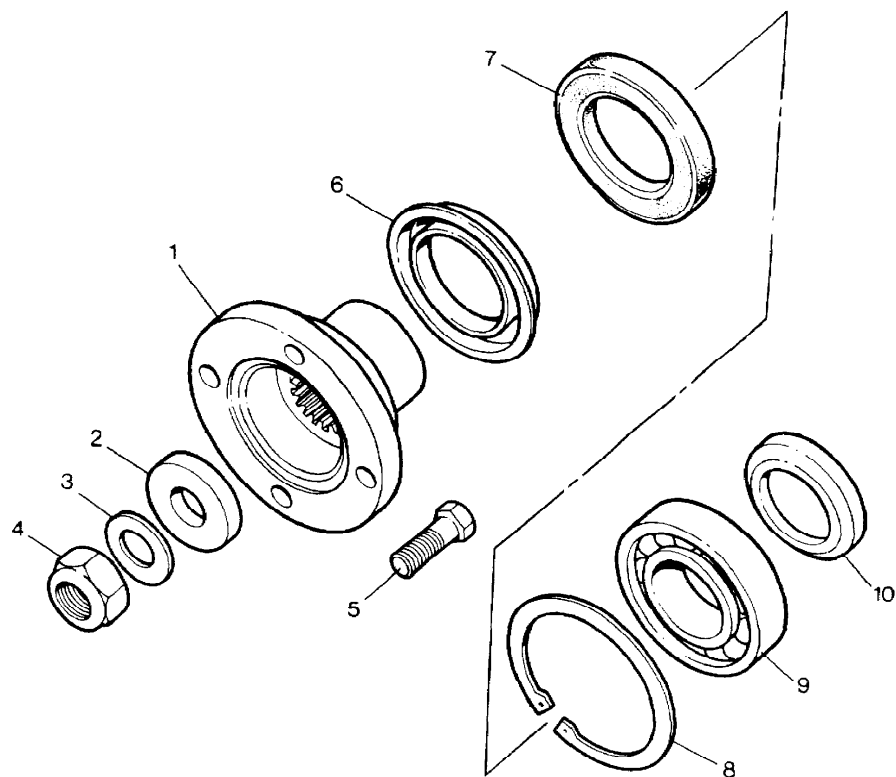

MODEL RANGE ROVER
BLOCK VS 3725
PAGE DC B 8

TRANSFER GEARBOX - BORG WARNER - FRONT FLANGE

ILL	PART NO	DESCRIPTION	QTY	REMARKS
1	FRC5442	Front Flange	1	
2	FRC2464	Felt Washer	1	
3	571468	Washer	1	
4	NY120041L	Nut	1	
5	BT606101	Bolt	4	
6	FRC6121	Dust Cover	1	
7	FRC7043	Oil Seal	1	
8	216962	Circlip	1	
9	RTC3406	Bearing	1	
10	FRC5439	Spacer	1	

Parts Not Applicable to USA.