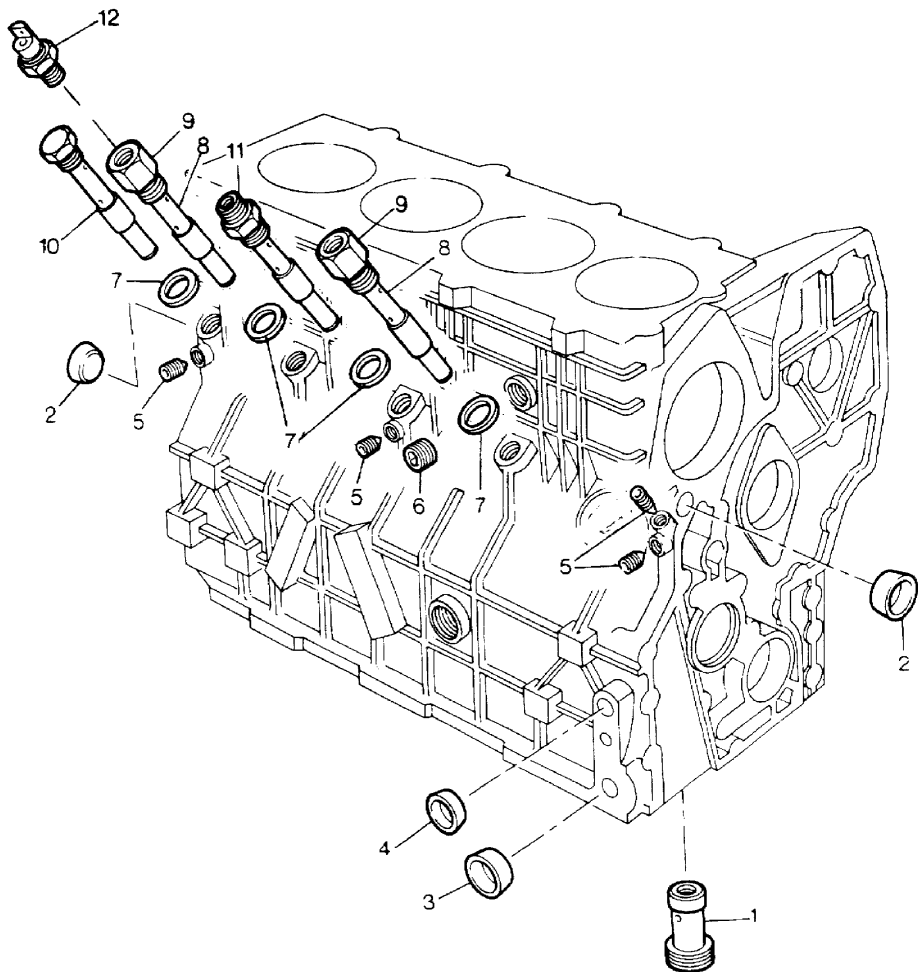

MODEL RANGE ROVER
BLOCK VS 3394
PAGE BA DT 6

ENGINE - 2400 DIESEL TURBO - CYLINDER BLOCK CONTINUED

ILL	PART NO	DESCRIPTION	QTY	REMARKS
1	AEU2195L	Oil Pressure Valve	1	
2	AEU2196L	Cup Plug 18mm	2	
3	AEU2197L	Cup Plug 15mm	1	
4	AEU2198L	Cup Plug 16mm	1	
5	AEU2199L	Screw Plug	4	
6	AEU2200L	Screw Plug	1	
7	AEU2228L	Sealing Washer	4	*
8	AEU2171L	Adaptor Bolt-Vac.Pump/Switch	2	
9	RTC4966	Union Oil Pressure Switch	2	
10	AEU2230L	Adaptor Bolt	1	
11	AEU2285L	Adaptor Bolt-Turbo Lube	1	
12	PRC6387	Switch-Oil Pressure	1	

* Part of Engine Gaskets/Seals Kit STC158

Parts Not Applicable to USA.

110