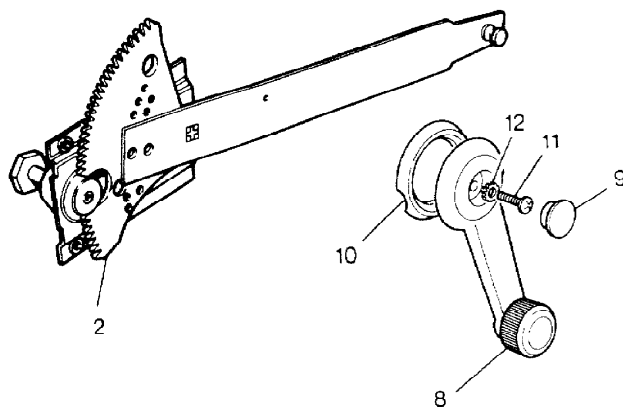

Colour Code:  
PA & PMA Black

\* Up To VIN EA351032

\*\* From Introduction Of VIN FA351033

Parts Not Applicable to USA.

510

MODEL RANGE ROVER  
BLOCK TS 5749B  
PAGE NE 6.50

BODY - WINDOW REGULATORS FRONT - 2 DOOR - ELECTRIC - FROM VIN FA351033