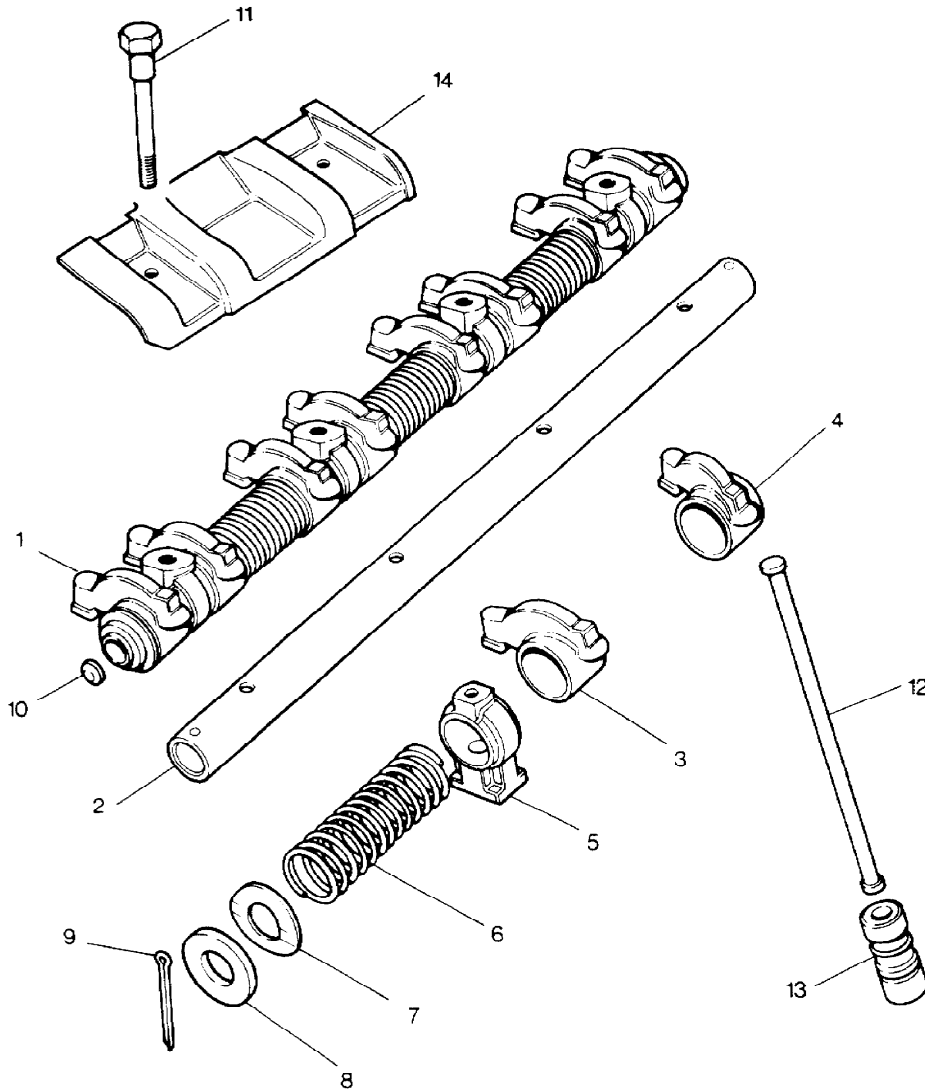

Parts Not Applicable to USA.

MODEL RANGE ROVER  
BLOCK VS 3090/A  
PAGE BC VC 6

ENGINE - (CARB) - ROCKER COVER

ILL	PART NO	DESCRIPTION	QTY	REMARKS
1	ETC8681	Rocker Cover Assembly RH	1	
	79025	+Screw	8	
	ETC8682	Rocker Cover Assembly LH	1	
	79025	+Screw	8	
2	602512	+Gasket	2	*
3	ERC3179	+Filler Neck	1	
4	625038	Cap-Oil Filler	1	
5	564258	Seal-Cap	1	*
6	SY504072	Screw 1/4"UNCx7/8" -Covers/H	4	
7	603127	Screw 1/4" x 5/16"	4	
8	WM600041L	Spring Washer	8	
9	WB106041L	Plain Washer	8	
10	ERC614	Lifting Bracket-Rear	1	
11	SH506071L	Screw 3/8"UNCx7/8"-Brkt Head	2	
12	WM600061L	Spring Washer	2	
13	SH105251L	Screw	1	
14	586440	Clip-Double	1	
15	78862	Screw	3	
16	610402	Cable Retainer	1	
17	603672	Plug Lead Retainer	2	
18	NH105041L	Nut	1	