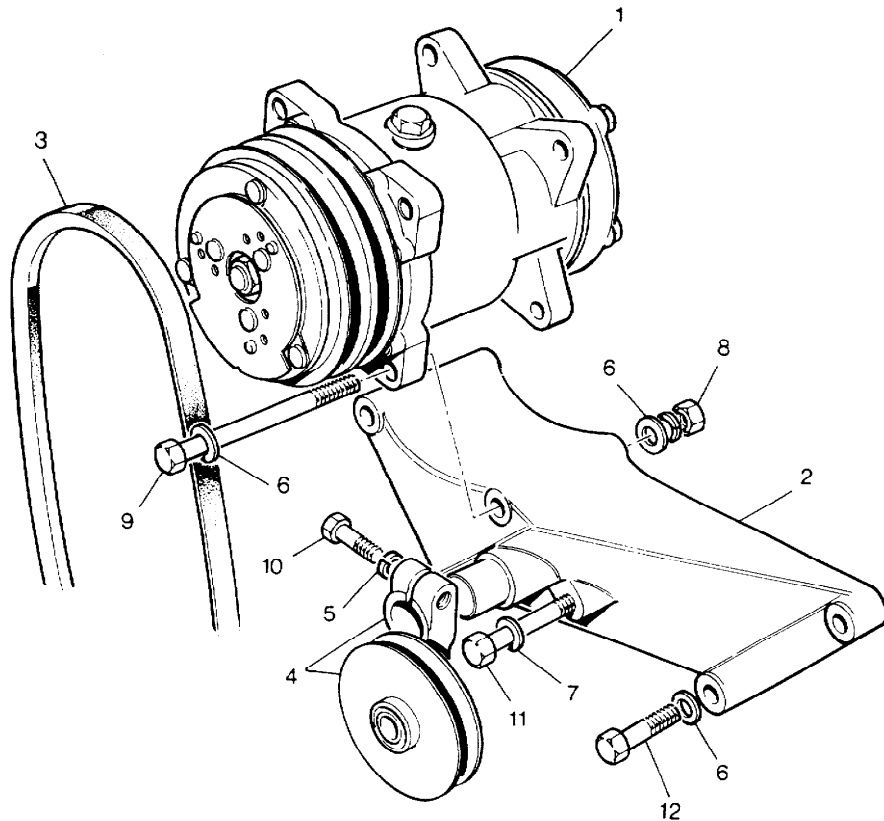

MODEL RANGE ROVER
BLOCK TS 6295
PAGE BG VC 8

ENGINE - (CARB) - COMPRESSOR ASSY - AIR CONDITIONING

ILL	PART NO	DESCRIPTION	QTY	REMARKS
1	ETC7994	Compressor Assembly	1	
2	ETC5793	Mounting Bracket	1	
3	611612	Belt-Water Pump/Compressor	1	
4	ETC6159	Tension Pulley & Mounting Bracket Assembly	1	
5	WM600051L	Spring Washer	1	
6	WA110061L	Plain Washer	6	
7	WA108051L	Plain Washer	1	
8	NH606041L	Nut	2	
9	BH606401L	Bolt 3/8"UNCx5"Long	2	
10	BH605101L	Bolt 5/16"UNFx1 1/4"Long	1	
11	BH505341L	Bolt 5/16"UNCx4 1/4"Long	1	
12	BH506131L	Bolt 3/8"UNCx1.5/8"Long	1	
	RTC4777	Seal Kit	1	

Parts Not Applicable to USA.

50