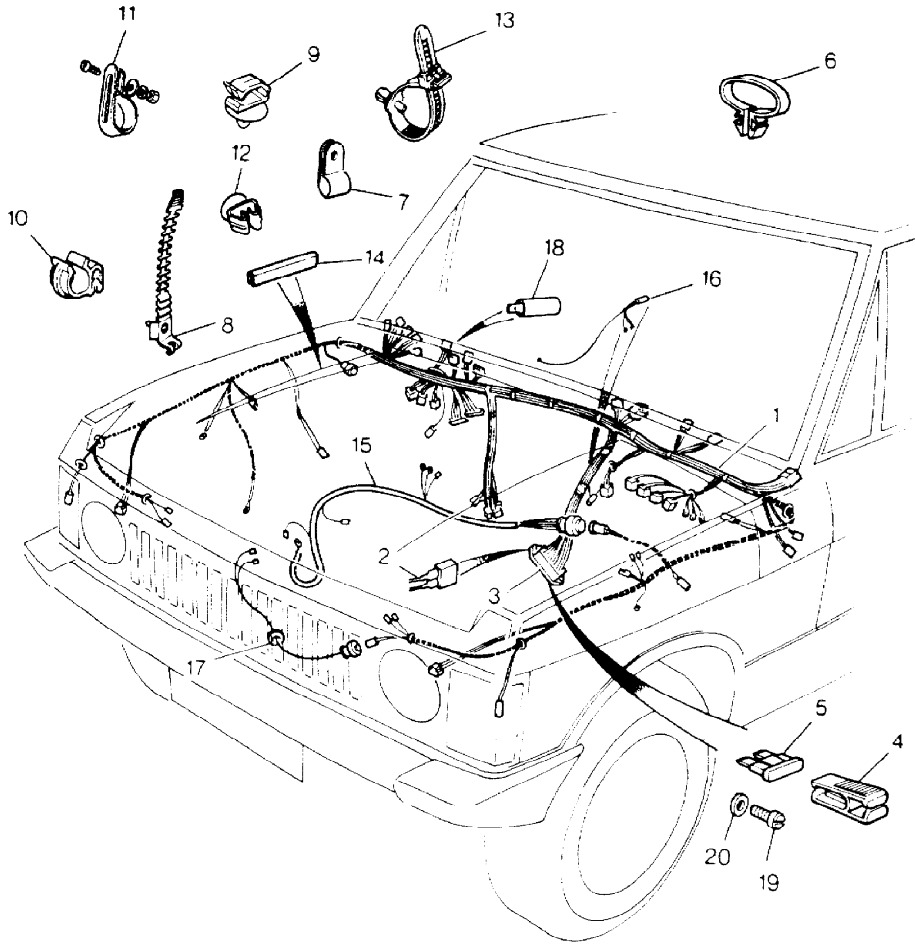

\* Up to VIN EA351032  
\*\* From Introduction of VIN FA351033

Parts Not Applicable to USA.

MODEL RANGE ROVER  
BLOCK TS 6505/D  
PAGE MB 4.06

BODY ELECTRICS - BODY HARNESS

ILL	PART NO	DESCRIPTION	QTY	REMARKS
1	PRC5379	Body Harness	1	*
2	PRC6009	Body Harness RH	1	**
	PRC7027	Body Harness RH	1	***
	PRC6935	Body Harness RH	1	****
3	PRC6275	Body Harness LH	1	**
	PRC6709	Body Harness LH	1	****
	PRC7450	Body Harness LH	1	****
	PRC8578	Body Harness LH	1	*****
	PRC8579	Body Harness LH (Sunroof)	1	From VIN HA
	PRC8811	Body Harness RH	1	Japan Only From HA
4	50639	Clip	6	****
5	AB608031L	Drive Screw	6	
6	AAU7392	Connector Tube	1	
7	PRC6525	Clip	5	
8	PRC6518	Drive Screw	5	
9	PRC6939	Cable Assembly Tailgate Central Locking	1	***
10	PRC7472	Suppressor Filter Tailgate Central Locking	1	)Upto VIN )GA414560
	PRC8188	Tailgate Glass Aerial Suppressor	1	)From VIN )GA414561