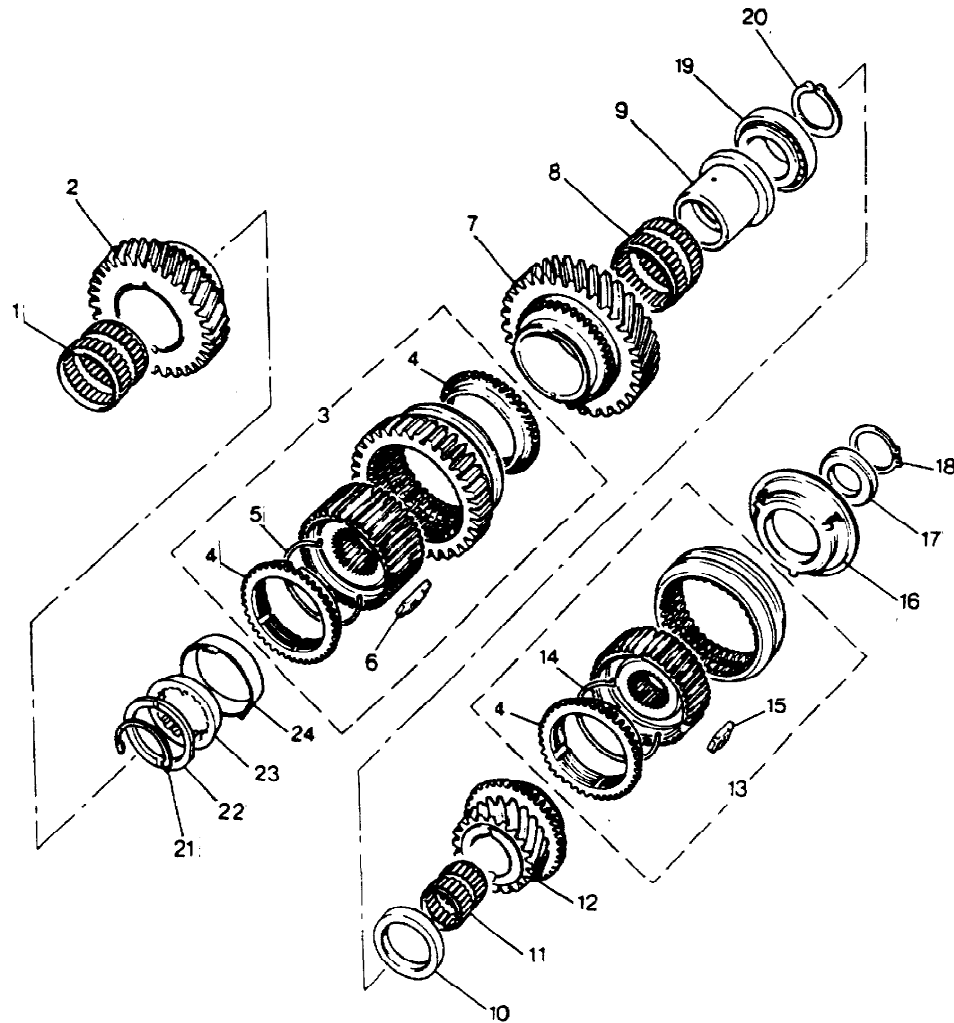

188

VS 3881A

Parts Not Applicable to USA.

MODEL RANGE ROVER  
BLOCK VS 3881A  
PAGE CD M 4.02

MAINSHAFT GEARS - CONTINUED

ILL	PART NO	DESCRIPTION	QTY	REMARKS
13	FRC9388	5th Gear Synchro	1	Upto Suffix G
	FTC1329	5th Gear Synchro	1	Suffix G & H
14	UKC31L	Spring Synchro	1	
15	UKC3530L	Shifting Plate	3	
16	FRC5235	SUPPORT PLATE ASSY	1	
17		Washer Support Plate		
	FRC5284	5.10mm	A/R	
	FRC5286	5.16mm	A/R	
	FRC5288	5.22mm	A/R	
	FRC5290	5.28mm	A/R	
	FRC5292	5.34mm	A/R	
	FRC5294	5.40mm	A/R	
	FRC5296	5.46mm	A/R	
	FRC5298	5.52mm	A/R	
	FRC5300	5.58mm	A/R	
	FRC5302	5.64mm	A/R	
18	FRC9526	Circlip-5th Synchro	A/R	
19	RTC2914	Taper Roller Bearing	1	
20	FRC9812	Circlip-Centre Bearing	1	
21	FTC1752	Circlip-Mainshaft	1	)
22	FTC1301	Spacer-1st & 2nd Synchro	2	) Suffix H
23	FTC1302	Cone-Synchro Inner	2	)
24	FTC1303	Ring-Dual Line Synchro	2	)