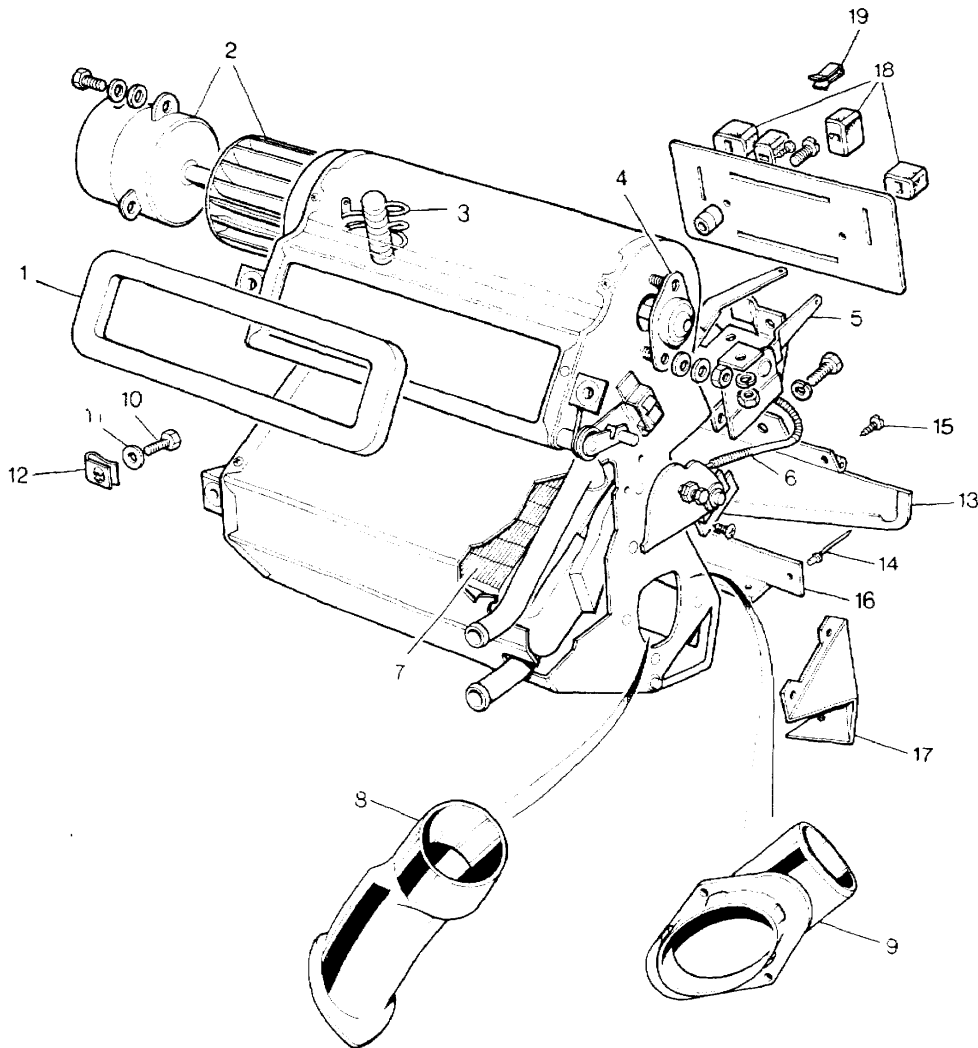

MODEL RANGE ROVER
BLOCK TS 5600
PAGE LC 2

HEATING SYSTEM - HEATER UPTO VEHICLE NO CA274120 - 2 DOOR
CA273922 - 4 DOOR

ILL	PART NO	DESCRIPTION	QTY	REMARKS
	MUC4144	HEATER	1	
1	369294	+Seal	1	
2	RTC6680	+Motor and Rotor	1	
3	606924	+Resistor	1	
4	RTC4245	+End Bearing	1	
5	RTC4242	+Levers Assembly	1	
6	RTC5755	+Cable Assembly Heater	1	
7	606923	+Radiator And Seals	1	
8	MUC6191	+Demister Pipe	2	
9	RTC1172	+Demister Pipe	2	
10	AM605088	Screw	4	
11	3966L	Plain Washer	4	
12	78393	Spire Nut	4	
13	MTC7539	Deflector Plate	1	
14	RA607076	Rivet	5	
15	78770	Screw	3	
16	MTC7540	Closing Angle	1	
17	391535	Heater Deflector Side RH	1	
	391536	Heater Deflector Side LH	1	
18	MUC6347	Heater Knob	4	
19	MUC6529	Clip Heater Knob	4	
20	RTC5984	Clip Heater Flap Retention	5	

Parts Not Applicable to USA.