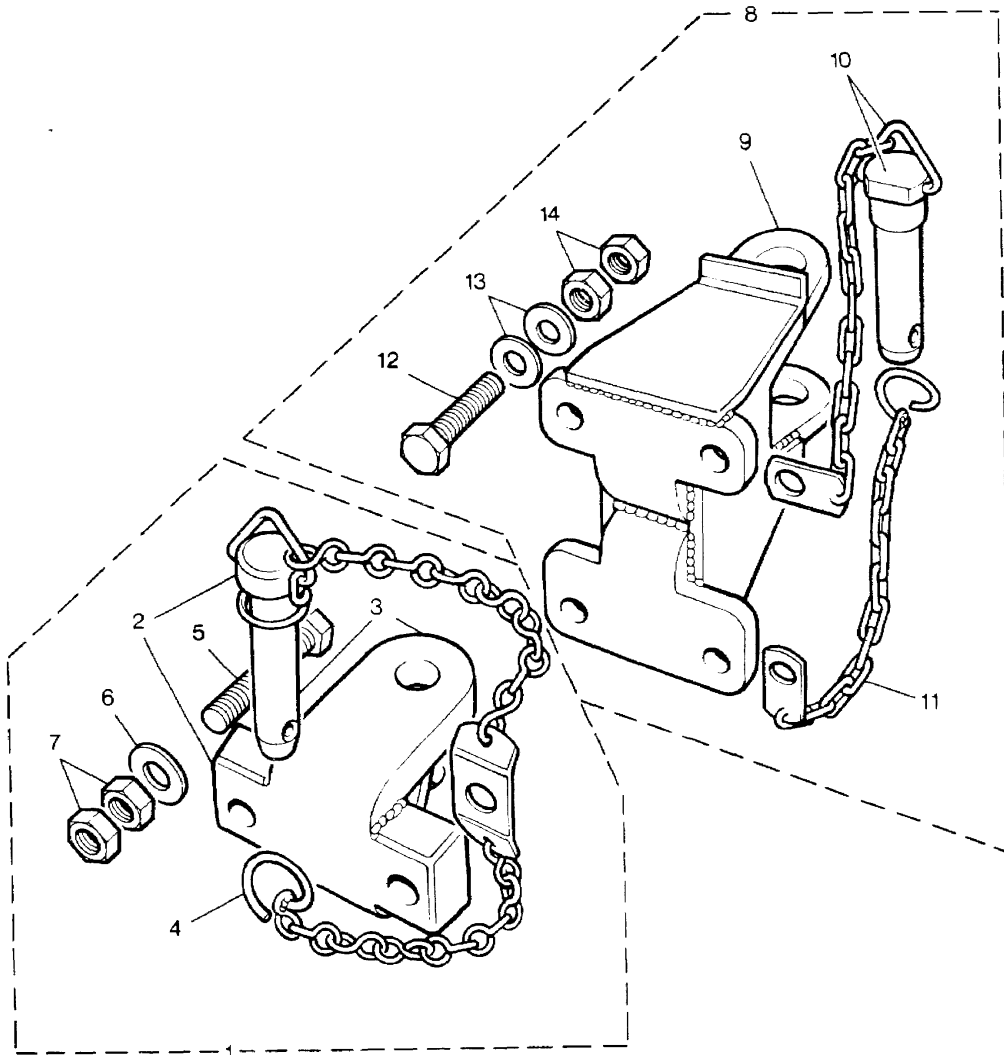

MODEL RANGE ROVER
BLOCK 1RE 46
PAGE TA 8

OPTIONAL - TOWING JAWS

ILL	PART NO	DESCRIPTION	QTY	REMARKS
1	90518674	TOWING JAW AND FIXINGS COMPLETE ASSEMBLY STANDARD	1	
2	559636	+Towing Jaw And Pin	1	
3	601753	++Pin And Chain Complete	1	
4	517773	+++Locking Ring	1	
5	90518362	+Bolt	2	
6	RTC625	+Plain Washer	2	
7	NH610041L	+Nut	4	
8	90601700	TOWING JAW AND FIXINGS COMPLETE ASSEMBLY HEAVY DUTY	1	
9	531209	+Towing Jaw	1	
10	552925	++Pin And Retaining Chain	1	
11	232512	+++Locking Chain	1	
12	BH606141L	+Bolt	4	
13	4890L	+Plain Washer	8	
14	NH606041L	+Nut	8	

Parts Not Applicable to USA.

671