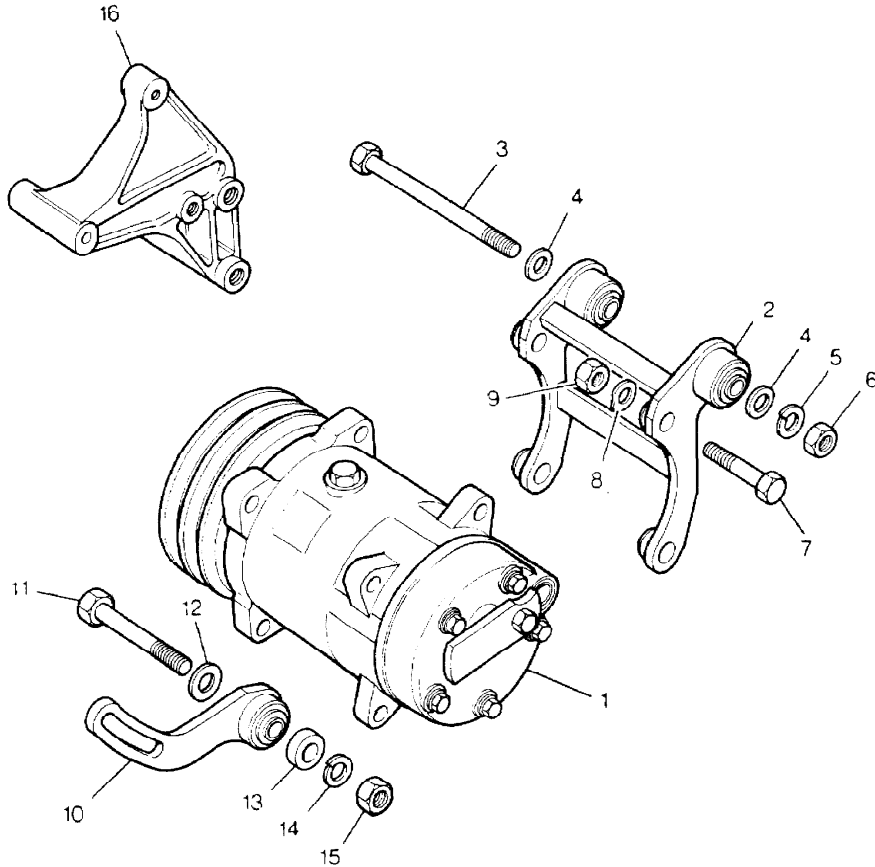

Parts Not Applicable to USA.

MODEL RANGE ROVER  
BLOCK VS 3983  
PAGE BH DT 6

ENGINE - 2500 TURBO DIESEL - ALTERNATOR

ILL	PART NO	DESCRIPTION	QTY	REMARKS
1	RTC5681N	Alternator A127/65 Amp	1	)
	RTC5681E	Alternator A127/65 Amp	1	)
2	RTC5670	+Regulator & Brush Box Assy	1	)
3	RTC5671	+Rectifier	1	)
4	RTC5926	+Bearing-Slip Ring End	1	)
5	RTC5687	+Bracket & Bearing-Drive End	1	RH )
	RTC5688	+Bracket & Bearing-Drive End	1	LH )65 Amp
6	RTC5925	+Kit-Through Bolts	1	)
7	RTC6114	+Capacitor & Lead	1	)
8	AAU2249	Fan-65 Amp	1	)
9	ERR405	Pulley-65 Amp	1	)
	ETC9039	Nut-Alternator Pulley	1	)
	PRC4643	Link Lead-Phase Tap	1	)
1	PRC7084	Alternator A133/80 Amp	1	)
	RTC5610	+Cover	1	)
2	RTC5928	+Regulator	1	)
3	RTC5609	+Rectifier	1	)
4	AEU1532	+Bearing Kit-Slip Ring End	1	)80 Amp
5	RTC6786	+Bearing Kit-Drive End	1	)
	BAU2195L	+Brush Box	1	)
	RTC5611	+Brush Set	1	)
8	RTC5054	Fan	1	)
9	ERC608	Pulley	1	)
	AEU1706	Screw Kit	1	)
	AEU1708	Spacer Kit	1	)