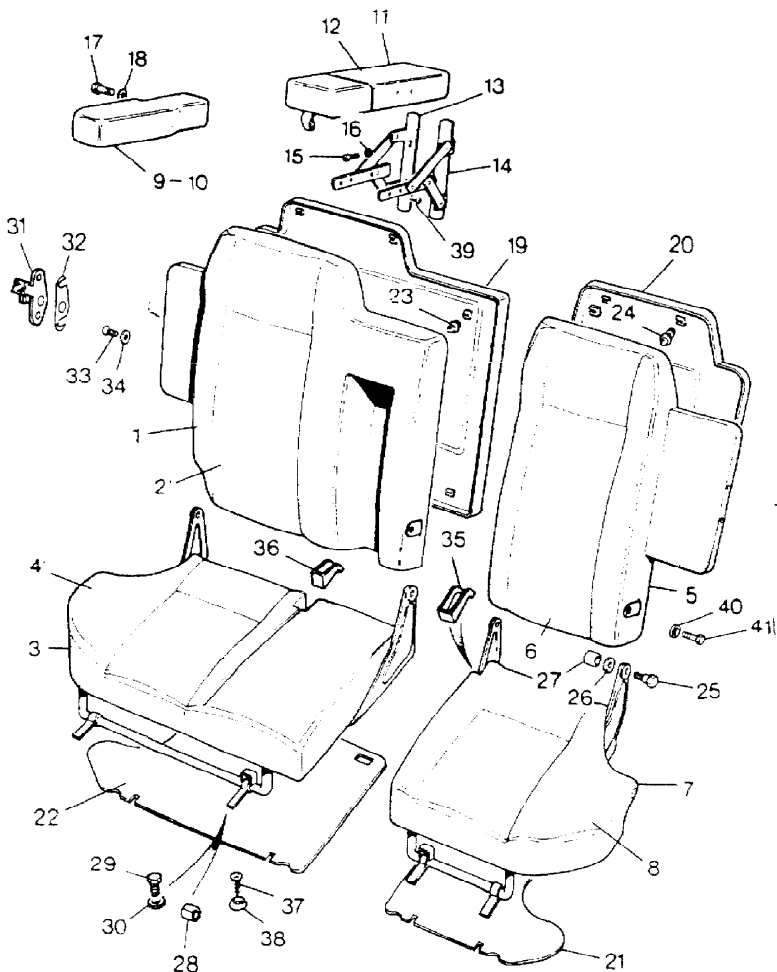

MODEL RANGE ROVER
BLOCK TS 6078B
PAGE RA 18.70

SEATS- REAR SEATS CONTINUED

ILL	PART NO	DESCRIPTION	QTY	REMARKS
	MWC5064SUA	Panel 2/3 Seat Base	1	)From VIN
	MWC5064LUL	Panel 2/3 Seat Base	1	)FA 351033
	MWC7812RUN	Panel 2/3 Seat Base	1	Upto VIN HA469556
23	MWC1755	Trim Retainer	A/R	From VIN HA469557
	AGU1425	Trim Retainer	A/R	Upto VIN EA 351032
	AGU1425	Trim Retainer	A/R	From VIN FA 351033
24	MUC1477	Trim Panel Fastener	6	
	MWC2696	Trim Panel Fastener	6	
25	SB106121	Screw	2	
26	WD106041L	Washer	2	
27	MWC5053	Spacer	2	
28	MWC4816	Pivot Bush	4	
29	SH106161L	Screw	4	
30	WA106041L	Washer	4	
31	MWC2662	Striker Rear Squab RH	1	)Upto VIN
	MWC2663	Striker Rear Squab LH	1	)EA 351032
	MWC3076	Striker Rear Squab RH	1	)From VIN
	MWC3077	Striker Rear Squab LH	1	)FA 351033
32	MXC3187	Shim	1	
33	SJ106200	Screw	4	
34	WL106001L	Washer	4	
35	MWC5065AA	Finisher 1/3 Cushion	1	*
	MWC5065LS	Finisher 1/3 Cushion	1	*
	MWC5065SUA	Finisher 1/3 Cushion	1	)From VIN
	MWC5065LUL	Finisher 1/3 Cushion	1	)FA 351033
36	MWC5066AA	Finisher 2/3 Cushion	1	*
	MWC5066LS	Finisher 2/3 Cushion	1	*
	MWC5066SUA	Finisher 2/3 Cushion	1	)From VIN
	MWC5066LUL	Finisher 2/3 Cushion	1	)FA 351033
37	MTC9428	Drive Screw	A/R	
38	MTC9429	Cup Washer	A/R	

Colour Code

AA-Flipjack, LS-Grey, LUL-Winchester Grey, SUA-Sorrell Brown, AE-Palamino, LR-Steel Grey, AUE-Brogue, BC-Bracken, LP-Silver Grey, RUN-Bokhara

*Upto VIN EA351032

**From VIN FA351033
Upto VIN GA399972

***From VIN GA399973

Parts Not Applicable to U.S.A.