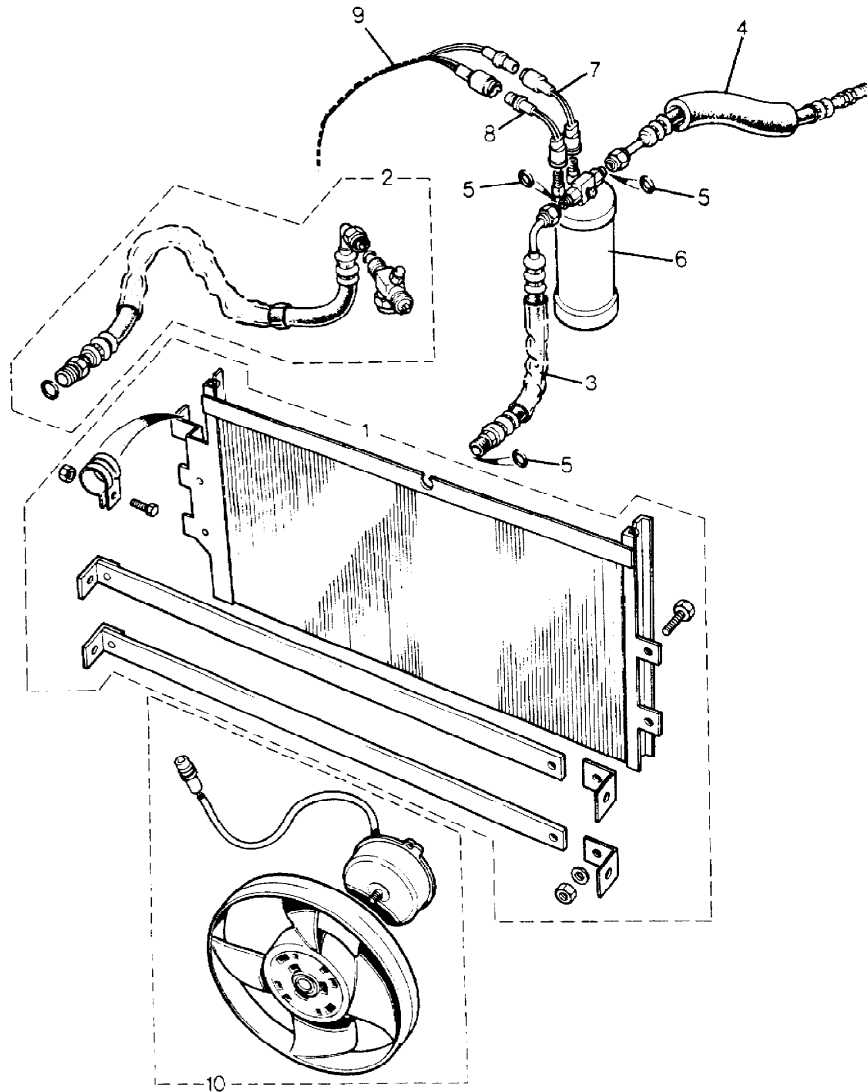

MODEL RANGE ROVER
BLOCK TS 6802
PAGE LD 2.50

AIR CONDITIONING - CONDENSER AND RECEIVER DRIER FROM VIN GA

ILL	PART NO	DESCRIPTION	QTY	REMARKS
1	MXC7252	Coil Condenser	1	Petrol
	MXC7253	Coil Condenser	1	Diesel
2	MXC7254	Hose and Service Valve	1	Petrol
	MXC7255	Hose and Service Valve	1	Diesel
3	MUC6642	Hose Condenser to Drier	1	
4	MXC7256	Hose Assembly Evaporator	1	Petrol RH Stg
	MXC7257	Hose Assembly Evaporator	1	)Petrol LH Stg)Diesel RH Stg)and LH Stg
5	AEU1627	O Ring	3	
6	MXC7258	Receiver Drier	1	Petrol
	MXC7259	Receiver Drier	1	Diesel
7	MXC7260	Switch High Pressure	1	
8	MXC7261	Switch Low Pressure	1	
9	MXC7262	Harness Pressure Switch to Condenser	1	
10	RTC6746	Motor and Fan Balanced Unit	2	
	MUC6542	Upper Support Bracket	1	
	MUC6543	Lower Support Bracket	1	

Parts Not Applicable to USA.

386