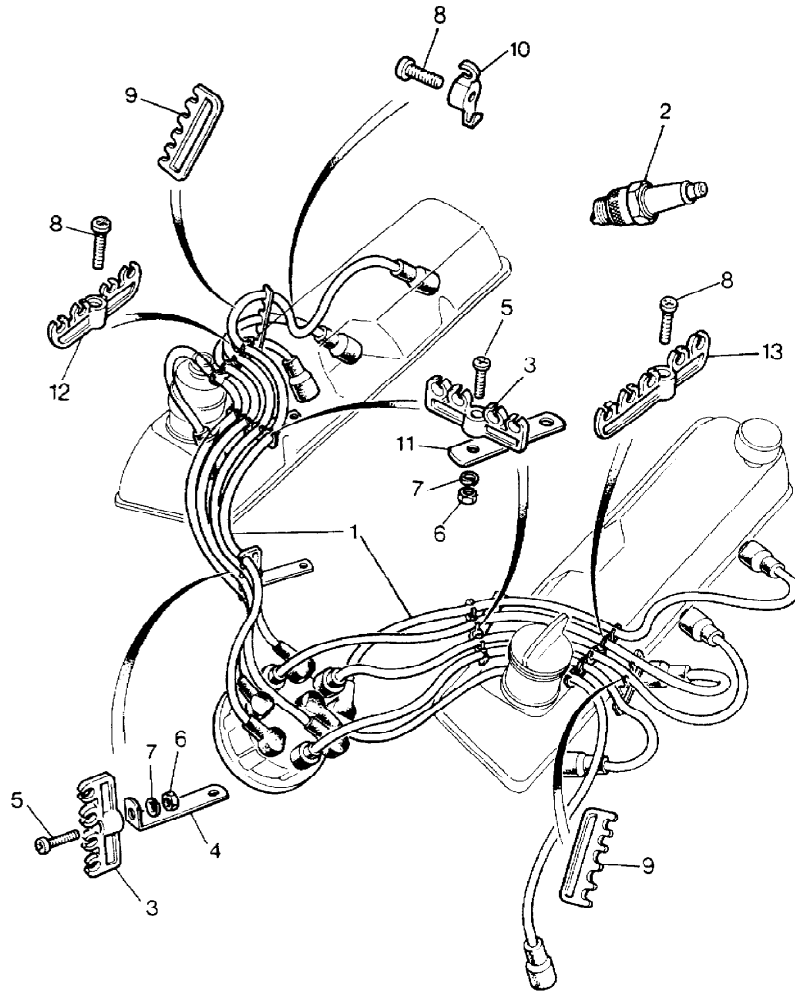

\* Both Coils Are Interchangeable.

Parts Not Applicable to USA.

55

MODEL RANGE ROVER  
BLOCK TS 5580A  
PAGE BH VC 10

ENGINE - (CARB) - HIGH TENSION LEADS

ILL	PART NO	DESCRIPTION	QTY	REMARKS
1	ETC6484	Lead Set-High Tension	1	
	RTC6551	Lead Set-(Silicon)	1	
	RTC3812	Spark Plug	8	
2	603672	Retainer HT Leads	3	
3	ETC6237	Support Bracket	1	
4	SE910161	Screw No.10UNFx $\frac{1}{2}$ "	3	
5	NH910011L	Nut No.10UNF	3	
6	WL700101L	Spring Washer	3	
7	AB610041L	Screw	3	
8	603673	Retainer Spark Plug Cables	2	
9	587477	Retainer Spark Plug Cables	1	
10	ETC6093	Support Ignition Cable	2	
		Carrier		
11	ETC6107	Retainer Spark Plug Cables	1	)4 Way
12	6860L	Grommet	1	)Upto 25D14257B
	AEU1446	'P' Clip	1	)22D03049B
				)24D10029B
13	ETC7971	Retainer Spark Plug Cables	1	)5 Way
	6860L	Grommet	1	)From 25D14258B
	AEU1446	P Clip	1	)22D03050B
				)24D10029B