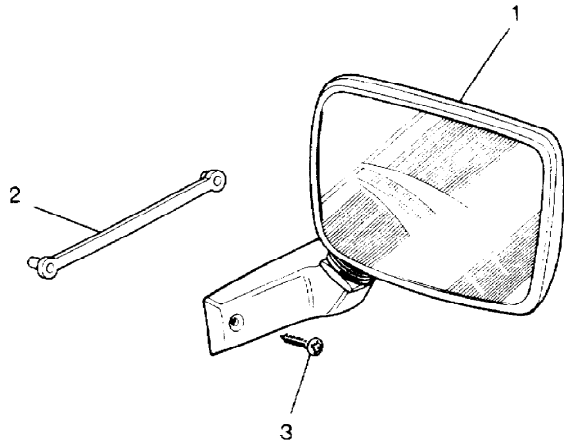

MODEL RANGE ROVER
BLOCK TS 5054/A
PAGE NK 2

BODY - EXTERIOR MIRRORS DOOR MOUNTED - 2 DOOR

ILL	PART NO	DESCRIPTION	QTY	REMARKS
1	MTC8528	Exterior Mirror RH Convex	1	
	MTC8529	Exterior Mirror LH Convex	1	
	MTC8530	Exterior Mirror RH Flat	1	)Australia
	MTC8531	Exterior Mirror LH Flat	1	)
2	MTC8527	Screw Strap	2	
3	MUC8526	Screw	4	

Parts Not Applicable to USA.

566