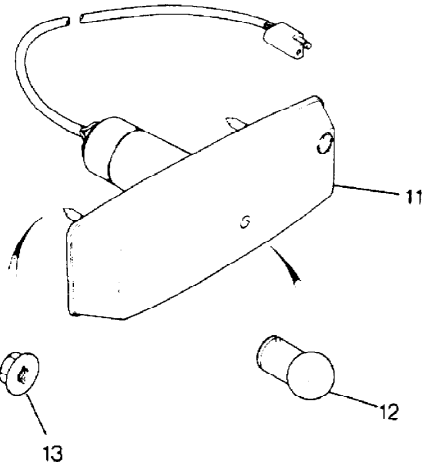

MODEL RANGE ROVER
BLOCK TS 6865
PAGE MA 6

BODY ELECTRICS - SIDE REPEATER LAMPS UPTO VEHICLE NO CA274120 - 2 DOOR
CA273922 - 4 DOOR

ILL	PART NO	DESCRIPTION	QTY	REMARKS
1	PRC4562	SIDE REPEATER LAMP	2	
2	608312	+Gasket	2	
3	515060	+Rubber Sleeve	2	
4	570822	+Bulb	2	
5	608311	+Gasket	2	
6	WA704061L	+Plain Washer	4	
7	WM704001L	+Spring Washer	4	
8	257203	+Nut	4	
9	233243	+Grommet	2	
10	579237	Cable Assembly	2	

BODY ELECTRICS - SIDE REPEATER LAMPS FROM VEHICLE NO DA274121 - 2 DOOR
DA273923 - 4 DOOR

ILL	PART NO	DESCRIPTION	QTY	REMARKS
11	PRC7441	SIDE REPEATER LAMP	2	
12	RTC5929	+Bulb	2	
13	PRC6181	Nut Retaining Lamp to Wing	4	)Alternatives
	MWC2109	Nut Friction Bush	4	)

Parts Not Applicable to USA.

TS6865