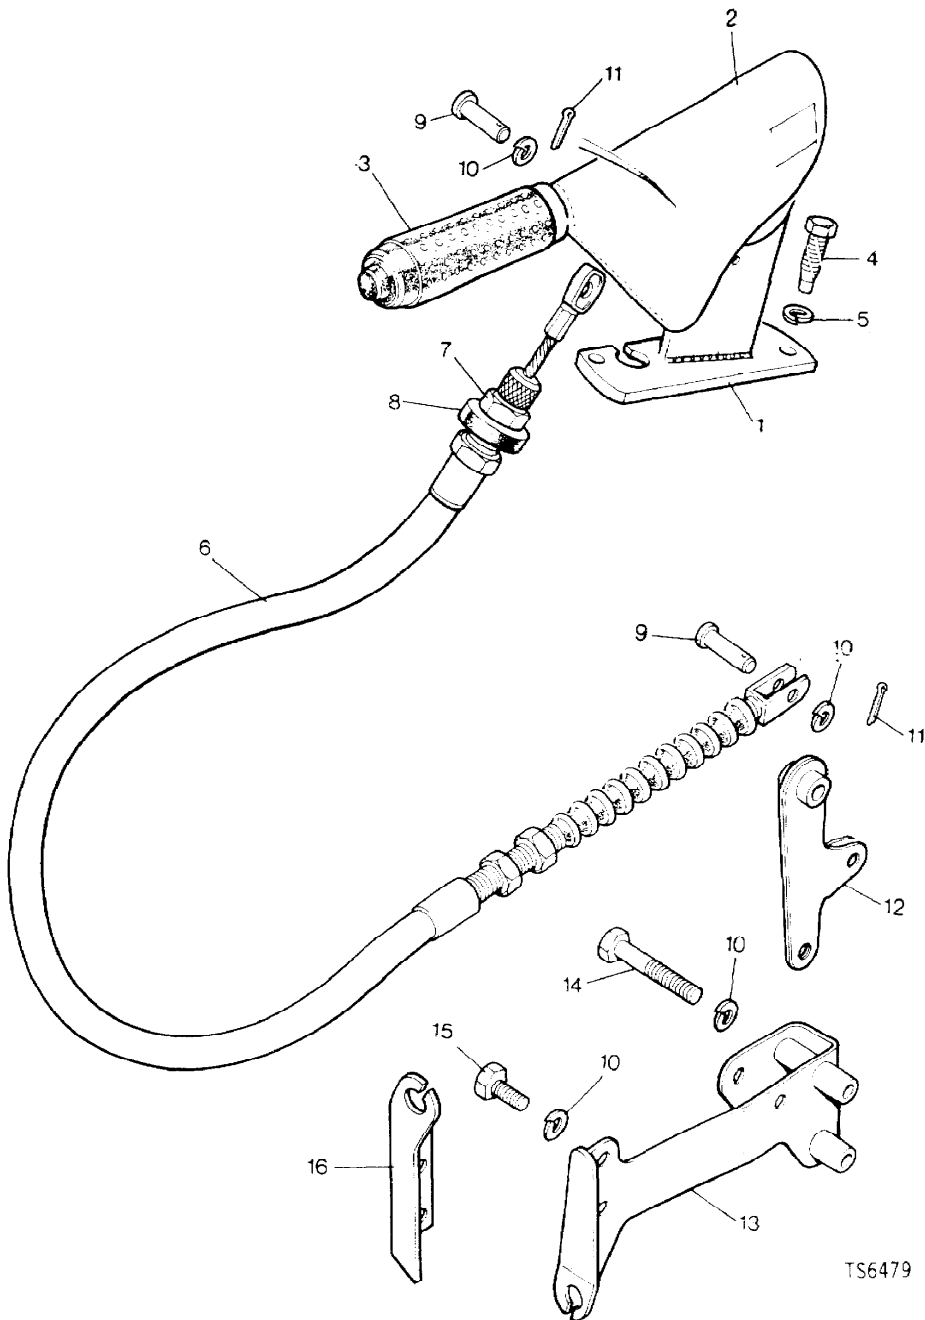

MODEL RANGE ROVER
BLOCK TS 6479
PAGE HA 10.20

BRAKES - HANDBRAKE FITTED FROM VEHICLE VIN CA265469
- UP TO VIN EA351032

ILL	PART NO	DESCRIPTION	QTY	REMARKS
1	NTC4404	Handbrake Assembly	1	
	NTC5546LCQ	Handbrake Assembly with Leather Gaiter	1	)Special Edition)
2	MXC1362LCQ	+Gaiter Handbrake	1	)Special Edition)Leather Leather Cloth
	MWC3242	+Gaiter Handbrake	1	
3	NTC2243	+Grip Handbrake Lever	1	
4	FS108351	Screw	2	
5	WL108001L	Spring Washer	2	
6	NTC3414	Handbrake Cable	1	
7	NTC2796	Locknut	1	
8	NTC1340	Sealing Gasket	1	
9	PC108241	Clevis Pin	3	
10	WL108001L	Spring Washer	7	
11	PS104121L	Split Pin	7	
12	NTC3340	Relay Lever	1	
13	NTC3341	Relay Bracket	1	
14	BH108141L	Bolt	2	
15	SH108201L	Screw	5	
16	NTC3227	Abutment Bracket	1	

Parts Not Applicable to USA.

TS6479