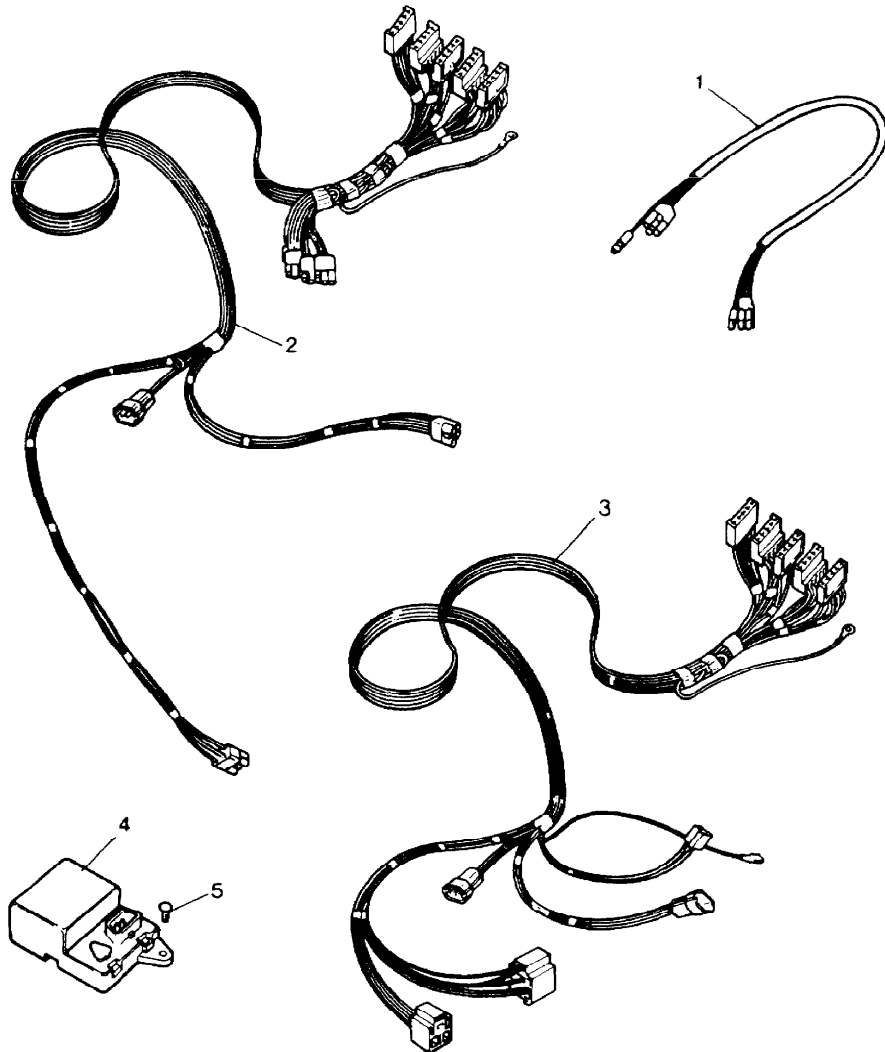

MODEL RANGE ROVER
BLOCK TS 6532
PAGE MB 16

BODY ELECTRICS - ELECTRIC WINDOW/CENTRAL LOCKING LEADS - FRONT 4 DOOR

ILL	PART NO	DESCRIPTION	QTY	REMARKS
1	PRC4719	Electric Window/Central Locking Link Lead RH	1	
	PRC4721	Electric Window/Central Locking Link Lead LH	1	
2	PRC4717	Cable Assy, Electric Window Lift	1	) *
	PRC5799	Cable Assy, Electric Window Lift	1	) **
3	PRC7024	Cable Assembly Electric Window Lift	1	) From VIN) FA351033 Upto) VIN GA
	PRC7799	Cable Assembly Electric Window Lift	1	) From VIN) Lift
4	PRC6859	Control Unit One Touch Window	1	***
5	MUC6587	Plastic Rivet Retaining Control Unit	2	***

* Upto Vehicle No CA273922

** From Vehicle No DA273923
Up To VIN EA351032

*** From Introduction Of VIN FA351033

Parts Not Applicable to USA.

435