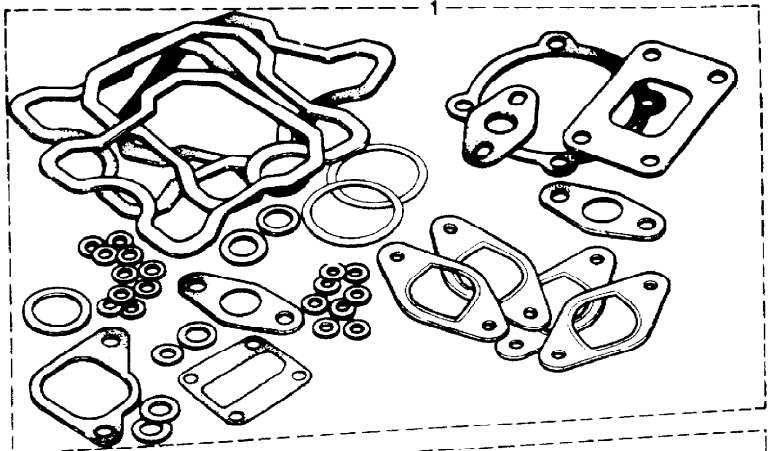

MODEL RANGE ROVER
BLOCK VS 3287
PAGE BF DT 2.02

ENGINE - 2500 TURBO DIESEL - GASKET KITS

ILL	PART NO	DESCRIPTION	QTY	REMARKS
1	RTC4993	Gaskets/Seals Kit-Cyl.Head	1	
2	STC158	Gaskets/Seals Kit-Cyl.Block	1	

For a complete Engine Rebuild both Gaskets/Seals Kit will be required.

NB: Cylinder Head Gaskets are NOT included in the above Kits.

Parts Not Applicable to USA.

168