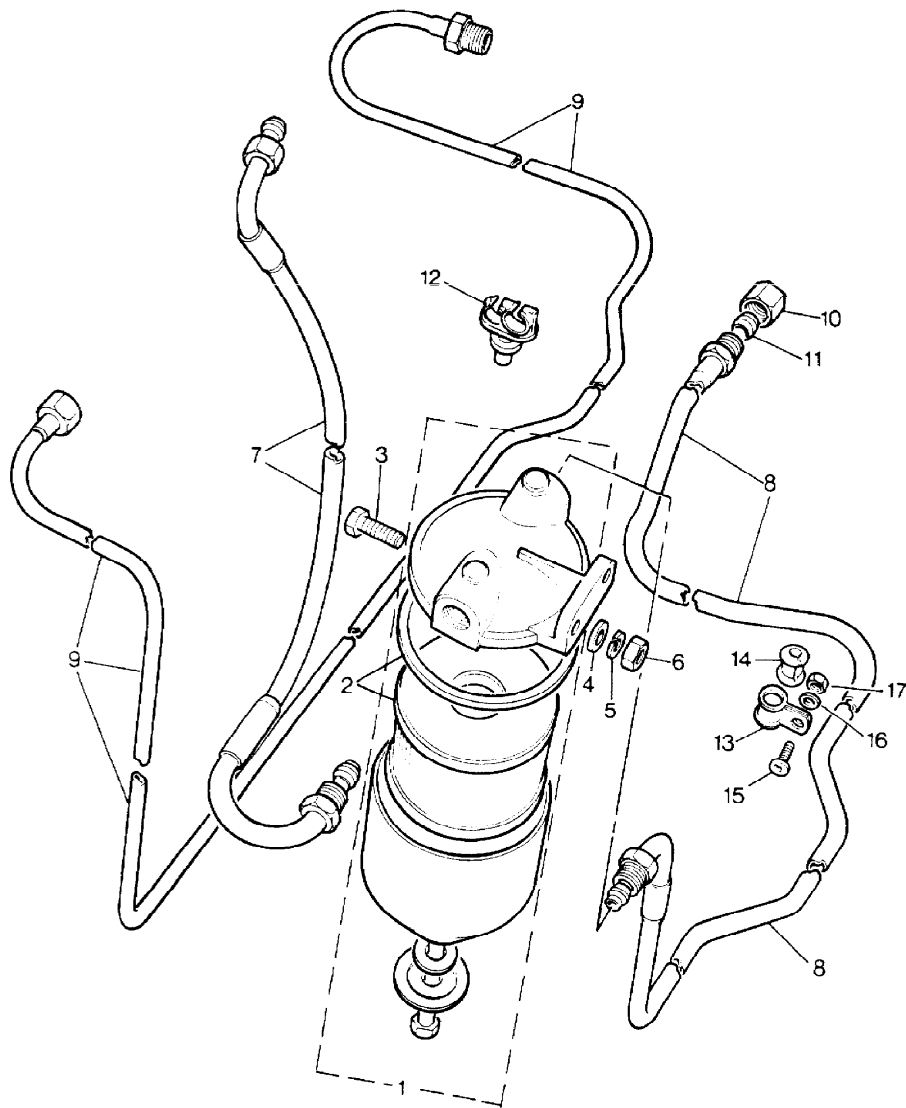

MODEL RANGE ROVER
BLOCK TS 5618
PAGE JA 6

FUEL - FUEL PIPES CV

ILL	PART NO	DESCRIPTION	QTY	REMARKS
1	NRC9786	FUEL FILTER	1	
2	JS660L	+Element and Seal	1	
3	FS106201	Screw	2	
4	WA106041L	Plain Washer	2	
5	WL106041	Spring Washer	2	
6	NH106041L	Nut	2	
7	NTC3282	Fuel Feed Pipe Filter To Carburettor	1	)On Early Vehicles fit
8	NTC3281	Fuel Feed Pipe Tank To Filter	1	)NTC3281 and)NTC3282 as)Vehicle Set
9	NTC2765	Fuel Return Pipe Tank To Carburettor	1	
10	NRC9770	Union	2	
11	NRC9771	Olive	2	
12	79123	Pipe Clip Double	1	)Chassis Side
	NTC2585	Pipe Clip Double	9	)Member & Rr)Crossmember
	NTC3800	Pipe Clip Double LH Front Valance	2	
	NTC3799	Pipe Clip Double LH Front Shock Absorber Mounting	1	
	CP108161L	P Clip	2	
13	239600	P Clip	1	
14	273370	Grommet	1	
15	75593	Screw	1	
16	WM702001L	Spring Washer	1	
17	HN2005L	Nut	1	

Parts Not Applicable to USA.

333