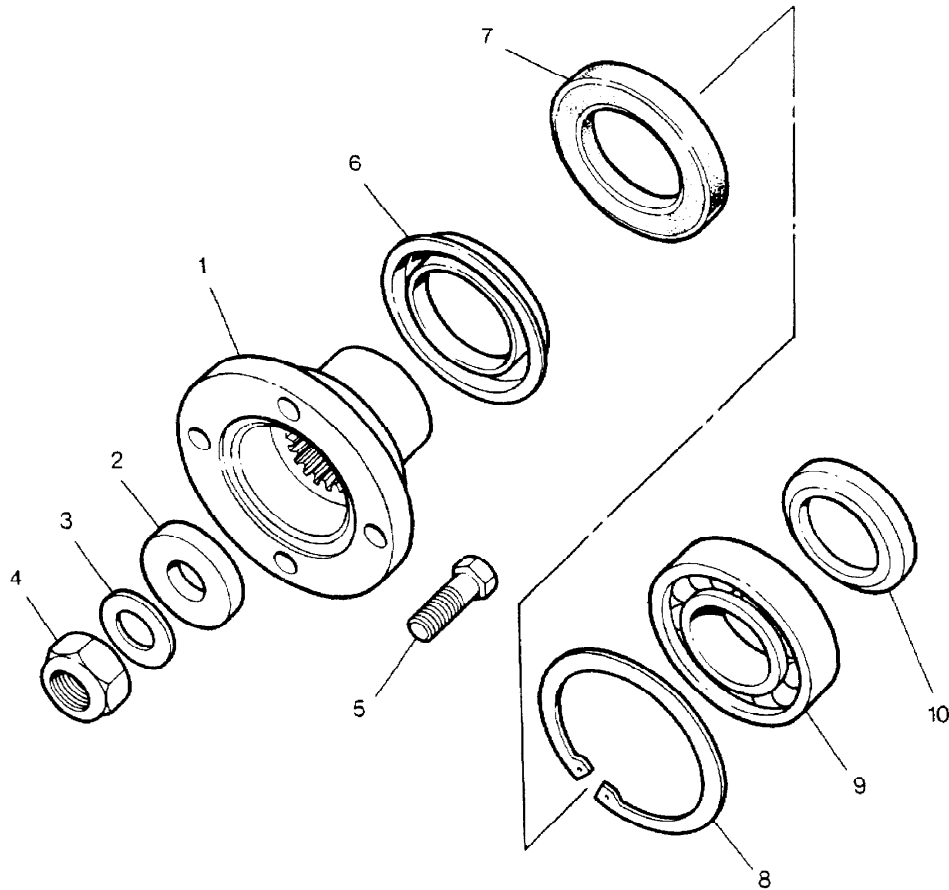

MODEL RANGE ROVER
BLOCK VS 3725
PAGE DC 12

TRANSFER GEARBOX-LT230T-FRONT FLANGE

ILL	PART NO	DESCRIPTION	QTY	REMARKS
1	FRC5442	Front Flange	1	
2	FRC2464	Felt Washer	1	*
3	571468	Washer	1	
4	NY120041L	Nut	1	
5	BT606101	Screw	4	
6	FRC6121	Mud Shield	1	
7	FRC7043	Oil Seal	1	*
8	216962	Circlip	1	
9	RTC3406	Bearing	1	
10	FRC5439	Spacer	1	

* Part of Gasket Kit RTC3890

Parts Not Applicable to USA.

VS 3725