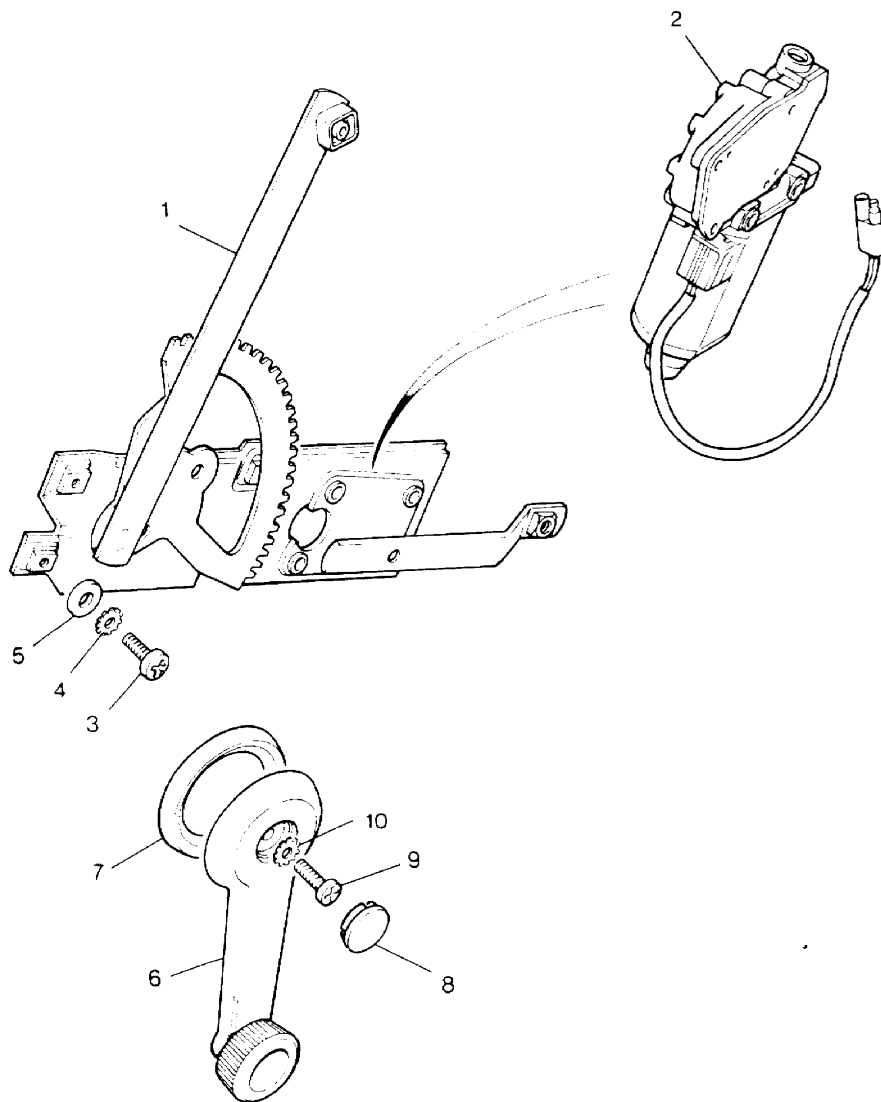

Colour Code:  
AV Brushwood  
LG Flint Grey  
CC Bitter Chocolate

Parts Not Applicable to USA.

534

MODEL RANGE ROVER  
BLOCK TS 5353/B  
PAGE NE 36

BODY - LOCK AND HANDLES REAR 4 DOOR - UP TO VIN EA351032