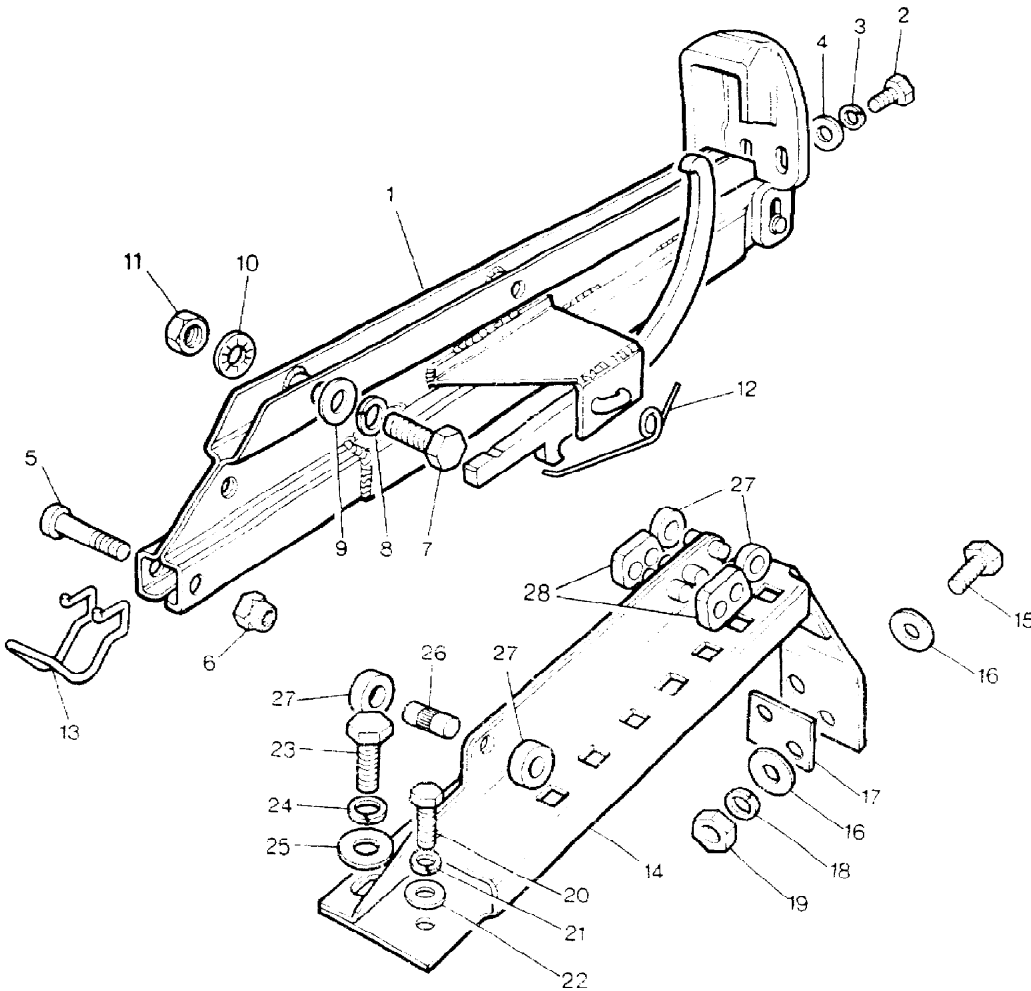

MODEL RANGE ROVER
BLOCK N 736
PAGE RA 4

SEATS - FRONT SEAT SLIDES - 2 DOOR - UP TO VIN EA351032

ILL	PART NO	DESCRIPTION	QTY	REMARKS	
1	MRC6112	Front Seat Slide Upper RH	2	) Except	
	MRC6113	Front Seat Slide Upper LH	2		) Germany
	MRC6174	Front Seat Slide Upper RH Driver	1	)	
	MRC6175	Front Seat Slide Upper LH Driver	1	) Germany	
	MRC6112	Front Seat Slide Upper RH Passenger	1	)	
	MRC6113	Front Seat Slide Upper LH Passenger	1	)	
2	SX605081L	Bolt	8		
3	WM600051L	Spring Washer	8		
4	3830L	Plain Washer	8		
5	78771	Bolt	4		
6	NY604041L	Nut	4		
7	BH606121L	Bolt	12		
8	WM600061L	Spring Washer	12		
9	3036L	Plain Washer	12		
10	WF600061L	Shakeproof Washer	12		
11	NT606041L	Nut	12		
12	392754	Tension Spring Trigger RH	2		
	392755	Tension Spring Trigger LH	2		
13	MTC3266	Spring	2		
14	392132	Seat Slide Lower Inner RH	1	) Except	
	392133	Seat Slide Lower Inner LH	1		) Germany
	392132	Seat Slide Lower Inner LH	1	)	
	392133	Seat Slide Lower Inner RH	1	) Germany	
15	SH605081L	Bolt	4		
16	RTC613	Plain Washer	8		
17	391372	Plate	7		
18	WM600051L	Spring Washer	4		
19	NH605041L	Nut	4		
20	255225	Bolt	2		
21	WM600051L	Spring Washer	4		
22	RTC610	Plain Washer	2		
23	SH605081L	Bolt	4		
24	WM600041L	Spring Washer	4		
25	4599	Plain Washer	4		
26	390938	Pin Roller and Slipper Block	8		
27	390939	Bush for Seat Slides	16		

Parts Not Applicable to USA.