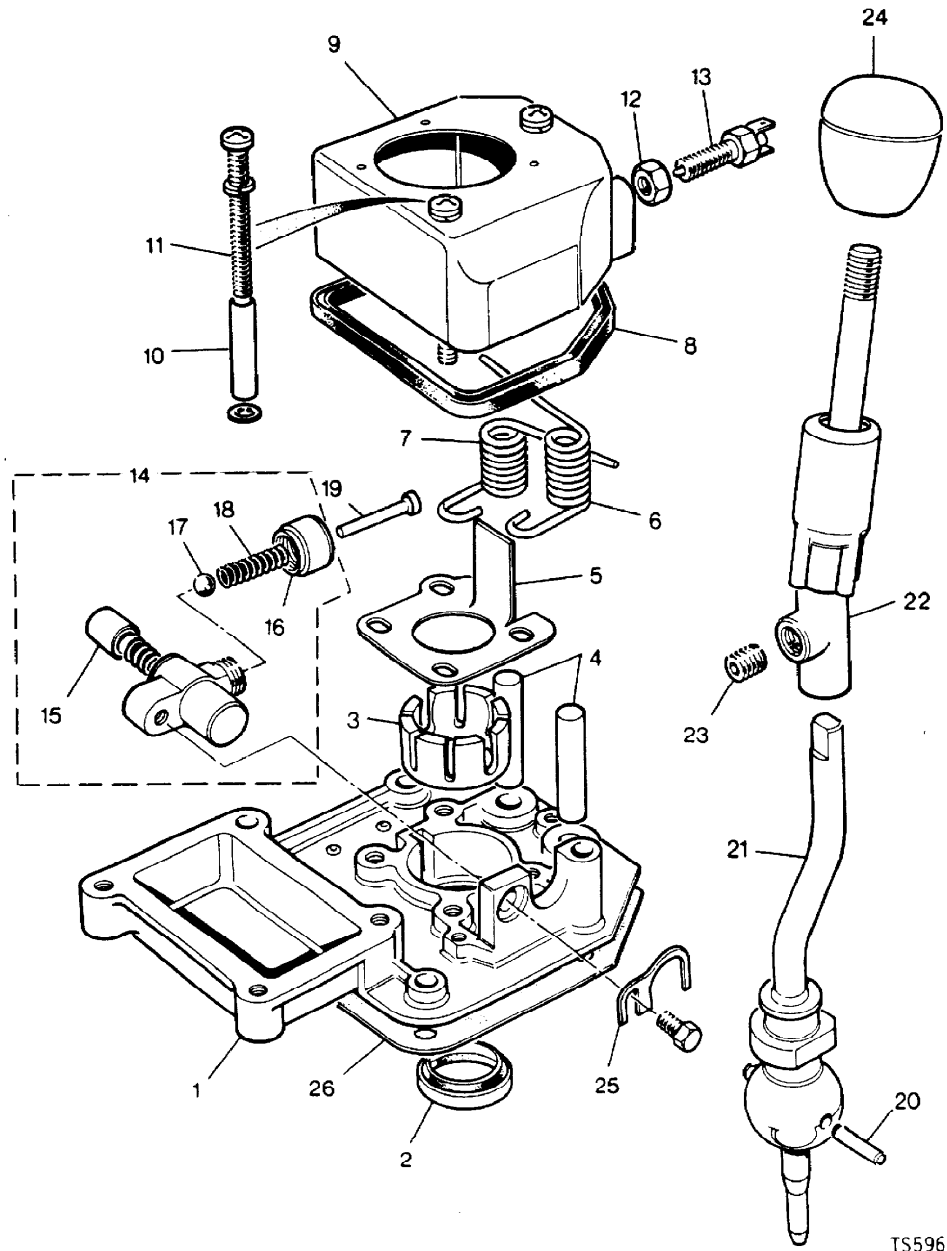

MODEL RANGE ROVER
BLOCK TS 5962
PAGE CE M 4.02

GEARSHIFT MECHANISM - CONTINUED

ILL	PART NO	DESCRIPTION	QTY	REMARKS
25	FRC8496	Spacer-Plunger Unit	1	)See Note
	FRC8497	Spacer-Plunger Unit	1	)
26	FRC8505	Joint Washer-Hsg to Ext Case	1	*
	FRC2626	Spring Pin	2	
	SH106201L	Screw-Bias Adjuster	2	
	WA108051L	Plain Washer	2	
	BH108061L	Bolt-Plate to Hsg	2	
	SH108301L	Set Screw M8x30	1	
	NH106041L	Lock Nut	2	
	SH106161L	Set Screw	1	
	SH108251L	Set Screw M8x25	4	
	WA106041L	Plain Washer	2	
	WL108001L	Spring Washer	8	
	BH108071L	Bolt M8x35	2	
	BH108101L	Bolt M8x50	2	
	BH108111L	Bolt M8x55	1	
	BH108121L	Bolt M8x60	1	
	SH108251L	Set Screw	4	

* Part Of Gasket Set RTC3889

Note:- Not To Be Used When FTC1908 Is Fitted

Parts Not Applicable to USA.

TS5962