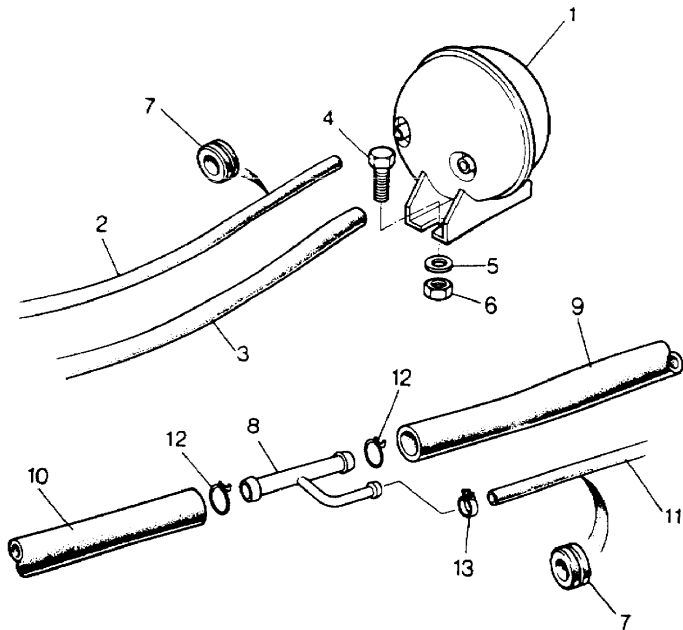

Parts Not Applicable to USA.

TS 6812A

378

MODEL RANGE ROVER  
BLOCK TS 6254/B  
PAGE LC 2.06

HEATING SYSTEM - VACUUM TANK AND HOSES  
FROM VIN DA274121 - 2 DOOR, DA273923 - 4 DOOR

ILL	PART NO	DESCRIPTION	QTY	REMARKS
1	MUC1679	Vacuum Tank	1	
2	MWC3086	Vacuum Hose Tank to Heater	1	Petrol
	MWC3087	Vacuum Hose Tank to Heater	1	)Diesel Upto )VIN DA281664
3	MWC3088	Vacuum Hose Tank to Take Off	1	Petrol
	MWC3089	Vacuum Hose Tank to Take Off	1	)Diesel Upto )VIN DA281664
4	SE106161L	Screw ) Fixing Vacuum	2	
5	WA106041L	Plain Washer ) Tank	2	
6	NH106041L	Nut )	2	
7	MWC9947	Grommet Vacuum Hose to Heater	1	)Petrol & Diesel
8	NTC4428	Tee Piece	1	)Upto VIN GA
	NTC7643	Vacuum Hose and Tee Piece	1	From VIN GA
9	NTC4242	Vacuum Hose Servo to ) RH Stg	1	
		Tee Piece )		
	NTC4988	Vacuum Hose Servo to ) LH Stg	1	
		Tee Piece )		
10	CRC2144	Vacuum Hose Tee Piece to	1	)Upto VIN GA
		Manifold )		
11	MWC4340	Vacuum Hose Tee Piece to	1	
		Heater		
12	572548	Clip	3	
13	CN100128L	Clip	1	