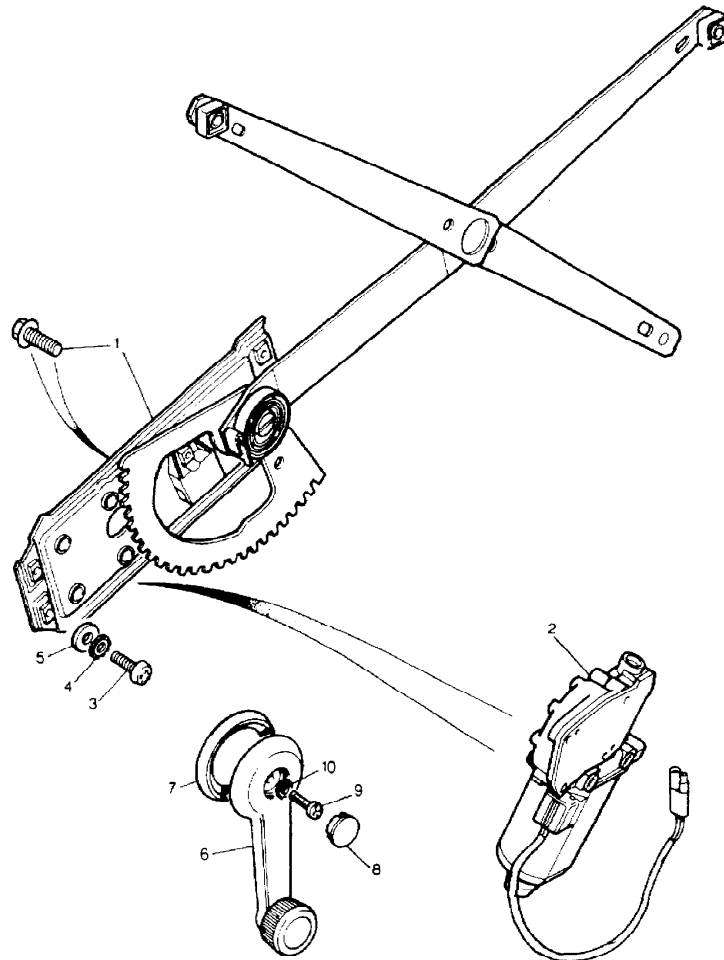

Colour Code:  
AV Brushwood  
LG Flint Grey  
CC Bitter Chocolate

Parts Not Applicable to USA.

520

MODEL RANGE ROVER  
BLOCK TS 5354/B  
PAGE NE 20

BODY - LOCK AND HANDLES FRONT - MANUAL AND CENTRAL LOCKING  
- UP TO VIN EA351032