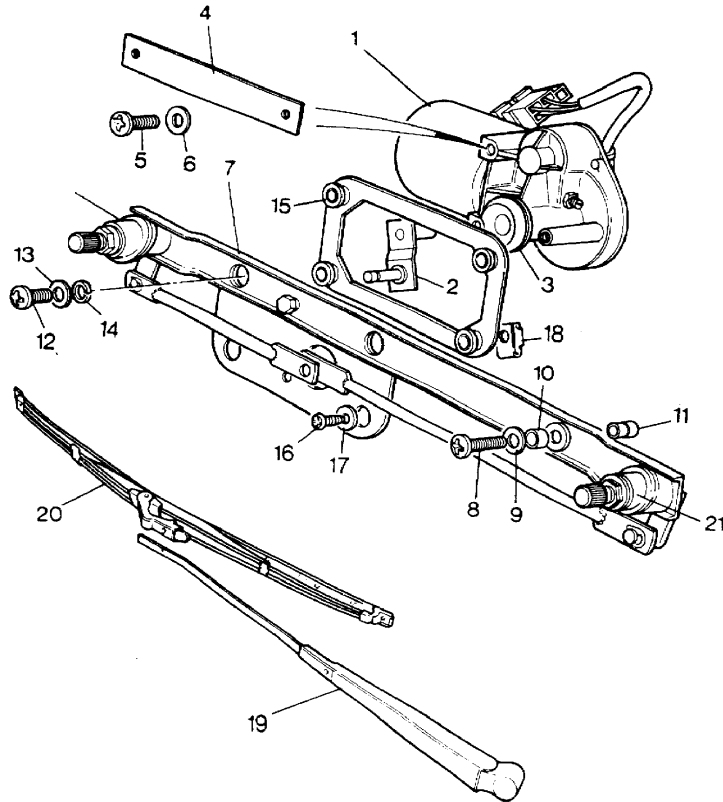

MODEL RANGE ROVER
BLOCK TS 6496
PAGE MC 2

BODY ELECTRICS - WINDSCREEN WIPER

ILL	PART NO	DESCRIPTION	QTY	REMARKS
1	PRC7096	Wiper Motor	1	
2	AEU4087	Rotary Link	1	Upto VIN EA327675
	RTC6361	Rotary Link	1	From VIN EA327676
	RTC6611	Rotary Link	1	Upto VIN GA
3	PRC7098	Nose Seal	1	From VIN GA
4	MUC4277	Fixing Plate	1	
5	SE106251L	Screw	2	
6	WF106001L	Washer	2	
7	RTC6095	Link Set+Bracket	1	RH STG Upto
	RTC6096	Link Set+Bracket	1	VIN GA
	RTC6632	Link Set+Bracket	1	LH STG Upto
	RTC6633	Link Set+Bracket	1	VIN GA
	RTC6633	Link Set+Bracket	1	RH STG From
	RTC6633	Link Set+Bracket	1	VIN GA
	RTC6633	Link Set+Bracket	1	LH STG From
	RTC6633	Link Set+Bracket	1	VIN GA
8	78759	Screw	1	
9	3821	Plain Washer	1	
	WP8019L	Plain Washer	1	
10	PRC1352	Spacer	1	
11	79240	Nutsert	1	
12	SH106161L	Screw	1	
13	WA106041L	Plain Washer	1	
14	WL106001L	Spring Washer	1	
15	579265	Seal+Bushes	1	
	PRC7781	Seal+Bushes	1	
16	AB612081L	Screw	4	
17	WJ106001L	Spring Washer	4	
18	AK612014	Spring Nut	4	
19	PRC1896	Wiper Arm	2	RH STG-Upto
	PRC1895	Wiper Arm	2	VIN GA
	PRC6826	Wiper Arm	2	LH STG-Upto
	PRC6839	Wiper Arm	2	VIN GA
	PRC6826	Wiper Arm	2	RH STG-From
	PRC6839	Wiper Arm	2	VIN GA
	PRC6826	Wiper Arm	2	LH STG-From
	PRC6839	Wiper Arm	2	VIN GA
20	PRC1554	Wiper Blade	2	Upto VIN GA
	PRC6827	Wiper Blade	2	From VIN GA
21	607107	Bush-Primary Link	2	Upto VIN EA327674

Parts Not Applicable to USA