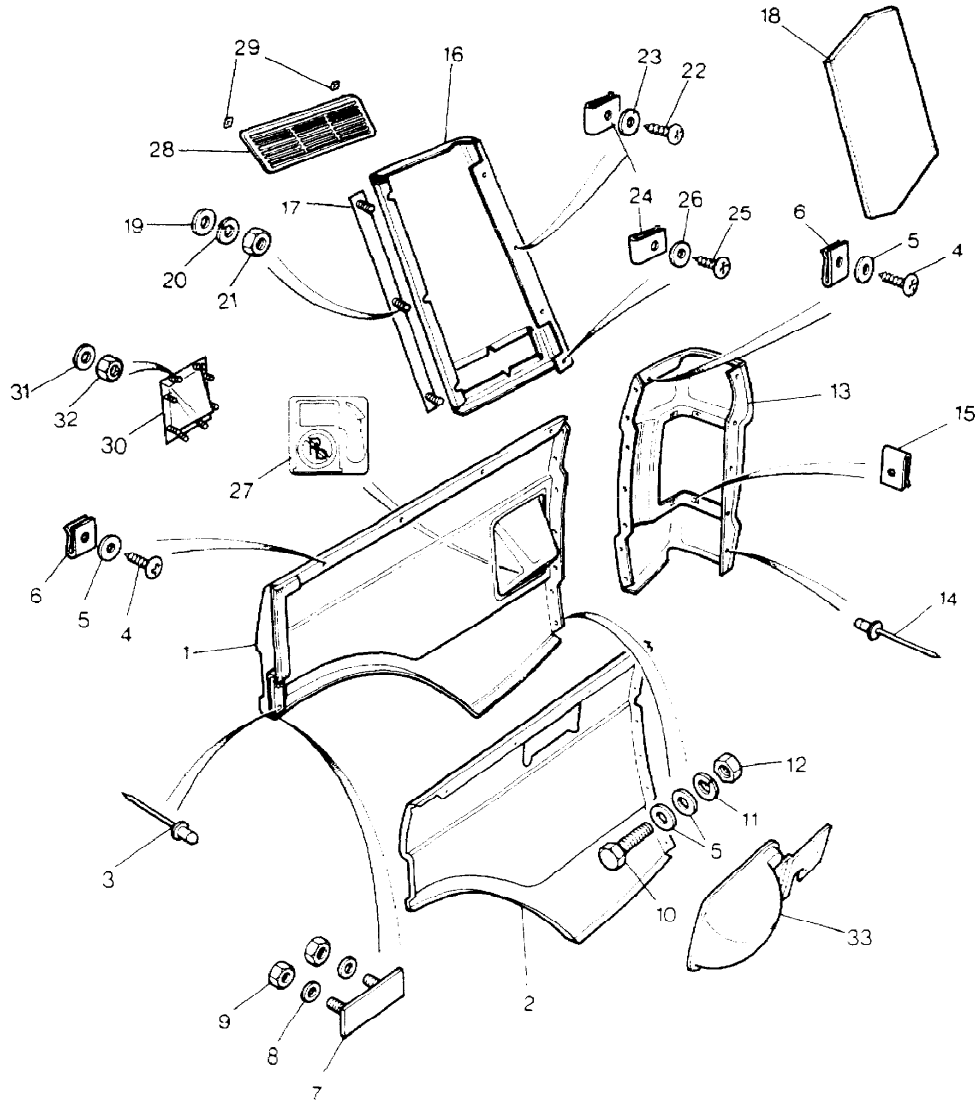

ILL	PART NO	DESCRIPTION	QTY	REMARKS
1	RTC6198	Outer Panel Bodyside RH	2 Dr	1)Upto VIN
	390372	Outer Panel Bodyside LH		1)GA464553
	MTC5538	Outer Panel Bodyside RH		1 Upto VIN CA273922
	RTC6199	Outer Panel Bodyside RH	4 Dr	1 From VIN DA273923
				Upto VIN HA464553
				Upto VIN GA464553
2	RTC6200	Outer Panel Bodyside LH		1)
	MWC9958	Outer Panel-Bodyside RH	2 Dr	1)
	MWC9959	Outer Panel-Bodyside LH	2 Dr	1)From VIN
	MXC9624	Outer Panel-Bodyside RH	4 Dr	1)HA464554
	RTC6200	Outer Panel-Bodyside LH	4 Dr	1)
3	RA608127	Pop Rivet		12
4	AB612041L	Drive Screw		A/R
5	3831L	Plain Washer		A/R
6	RTC3726	Spire Nut		8
7	MTC5501	Bolt Plate		2
8	WL106001L	Spring Washer		4
9	NH106041L	Nut		4
10	255207	Screw		14
11	WM600041L	Spring Washer		14
12	NH604041L	Nut		14
13	RTC6203	Rear Corner Panel RH		1
	RTC6204	Rear Corner Panel LH		1
14	78257	Pop Rivet		14
15	79039	Spire Nut		12
16	MUC7694	Rear Quarter Panel RH		1)Petrol
	MUC7695	Rear Quarter Panel LH		1)
	MUC8596	Rear Quarter Panel RH		1)Diesel
	MUC8596	Rear Quarter Panel LH		1)
17	390055	Bolt Plate		2
18	MTC3151	Insulation Pad		2
19	3902L	Plain Washer		6
20	WM702001L	Spring Washer		6
21	257023	Nut		6
22	AB610041L	Screw		6
23	WC702101L	Plain Washer		6
24	78947	Spire Nut		6
25	AB606041L	Screw		2
26	WC702101L	Plain Washer		2
27	NTC7503	Unleaded Fuel Label		1
28	390515	Outer Vent RH		1)Gloss Finish
	390516	Outer Vent LH		1)
	RTC6698	Outer Vent RH		1)Matt Finish
	RTC6699	Outer Vent LH		1)
29	PFS104L	Fixing Clip		6
30	393030	Filler Panel		1 Use with MTC5538
				Upto VIN HA
31	4034L	Plain Washer		8
32	NH2005L	Nut		8
33	MXC9623	Filler Cowl		1 From VIN HA464554

TS 6105B

Parts Not Applicable to USA.