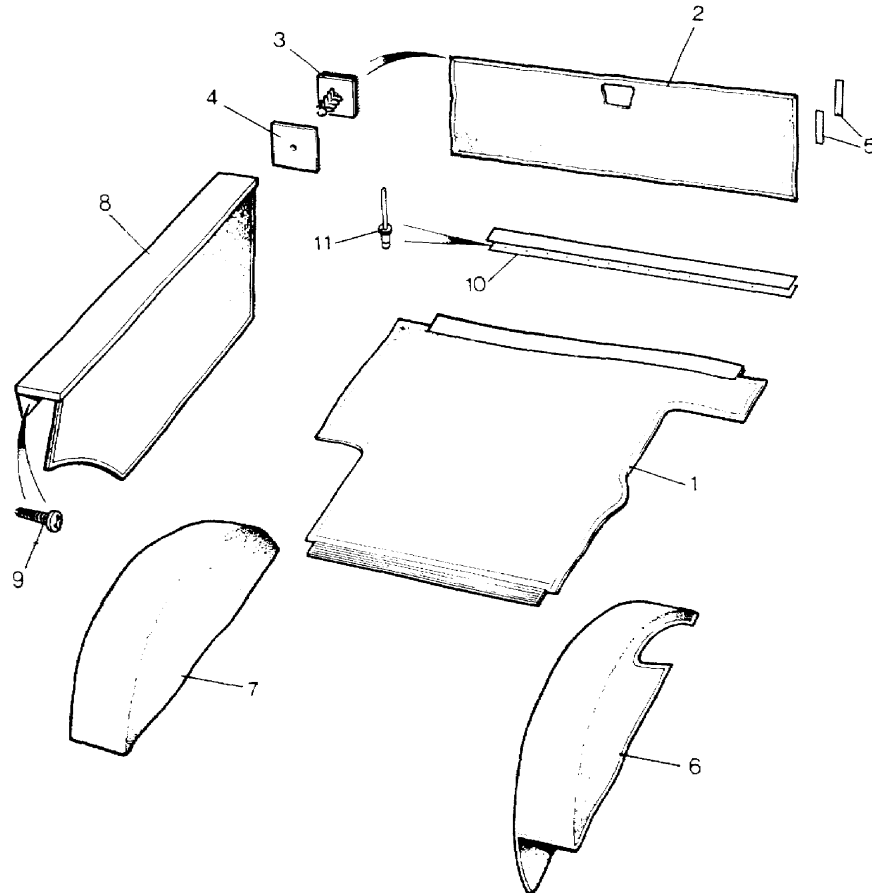

Colour Code:  
AH Nutmeg  
LE Slate

Upto Vehicle No CA274120 - 2 Door  
CA273922 - 4 Door

Parts Not Applicable to USA.

MODEL RANGE ROVER  
BLOCK TS 5327/B  
PAGE PC 16.02

INSULATION AND CARPETS - REAR FLOOR CARPET  
FROM VEHICLE NO DA274121 - 2 DOOR  
DA273923 - 4 DOOR - UP TO VIN EA351032