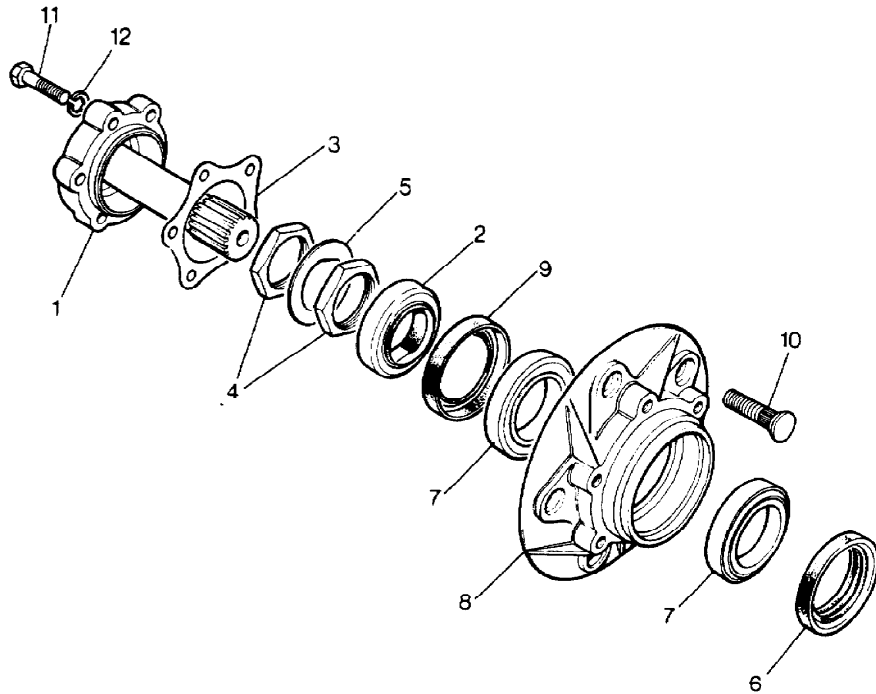

MODEL RANGE ROVER
BLOCK TS 5593
PAGE EA 14

FRONT AXLES - HUBS AND DRIVING SHAFTS - NON ABS

ILL	PART NO	DESCRIPTION	QTY	REMARKS
1	571761	Driving Member Front Hub	2	
2	FRC8227	Seal Track Spacer	2	
3	571752	Joint Washer	2	
4	FRC8700	Special Locknut	4	
5	FRC8002	Key Washer	2	
6	FRC8221	Hub Seal Inner	2	
7	RTC3429	Hub Bearing	4	
8	FTC1457	Front Hub & Stud Assembly	2	
9	FRC8222	Hub Seal Outer	2	
10	FRC5926	Wheel Stud	10	
11	279146	Bolt	10	
12	WM600061L	Spring Washer	10	

Parts Not Applicable to USA.

255