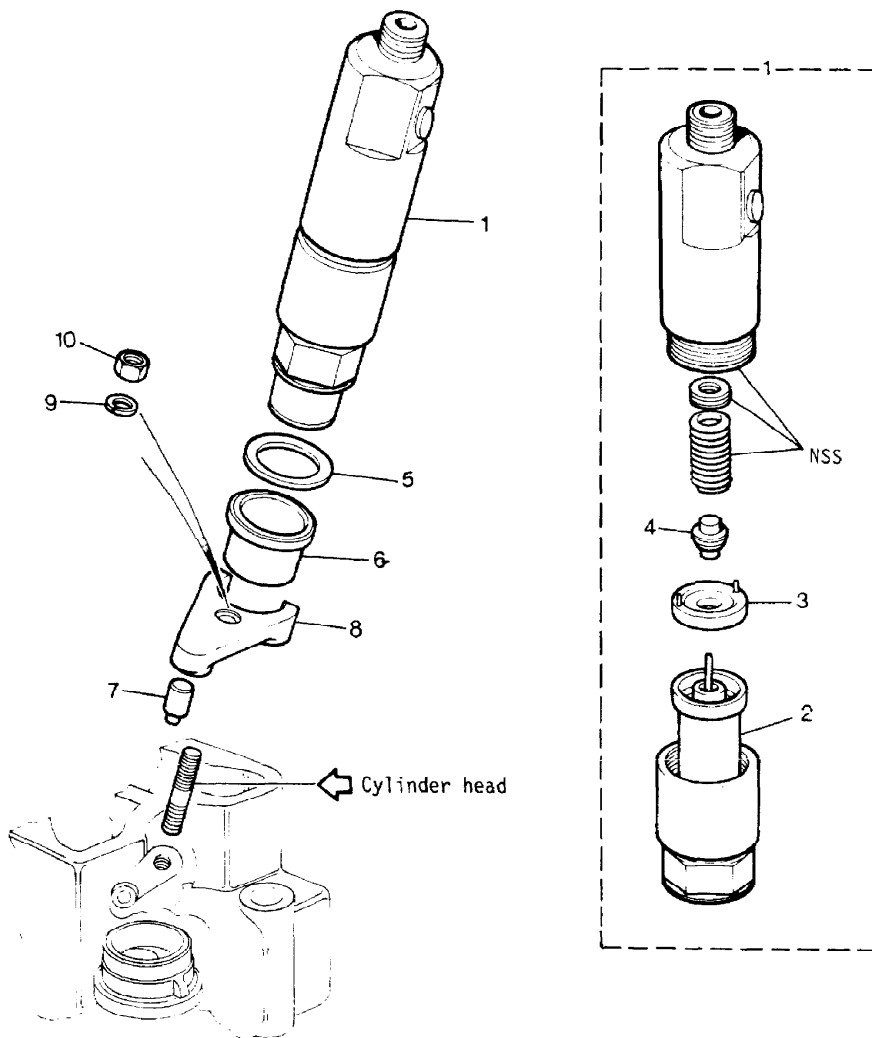

MODEL RANGE ROVER
BLOCK VS 3278B
PAGE BE DT 8

ENGINE - 2400 TURBO DIESEL - INJECTORS

ILL	PART NO	DESCRIPTION	QTY	REMARKS
1	AEU2098L	INJECTOR ASSY	4	
2	AEU2103L	+Atomiser	4	
3	RTC5987	+Holder	4	
4	RTC5988	+Nozzle	4	
5	AEU2104L	Gasket	4	**
6	AEU2105L	Shroud	4	
7	AEU2108L	Dowel	4	
8	AEU2300L	Locating Plate	4	
9	WL108001L	Spring Washer	4	
10	NH108041L	Nut	4	

** Part of Engine Gaskets/Seals Kit RTC4993

Parts Not Applicable to USA.

131