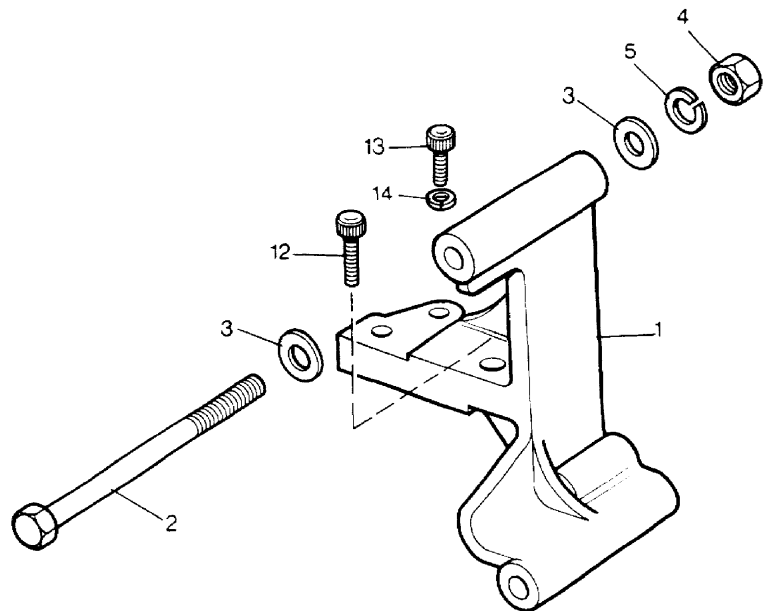

MODEL RANGE ROVER
BLOCK TS 6593
PAGE BH DT 2.02

ENGINE - 2400 TURBO DIESEL - ALTERNATOR MOUNTINGS

ILL	PART NO	DESCRIPTION	QTY	REMARKS
1	ETC9022	Brkt-Mtg Alt	1	)
2	ETC9059	Bolt M8x145mm Long	1	)
3	WA108051L	Washer M8	3	)
4	NH108041L	Nut M8	2	)
5	WL108001L	Spring Washer M8	3	)
6	SH108201L	Hex Screw M8x20mm	2	)
7	ETC9002	Belt-Water Pump/Alt	1	)RHD
8	ETC9011	Special Washer	1	)
9	ETC9050	Front Cover Plate	1	)
10	ETC9060	Gasket-Cover Plate	1	)
11	ERC6683	Adjusting Link	1	)
12	SS110451L	Socket Screw M10x45mm Long	2	)
13	SS110251L	Socket Screw M10x25mm Long	1	)
14	WL110001L	Washer M10	4	)
	ETC9073	Brkt-Mtg Alt	1	)
	ETC9062	Bolt M8x120mm Long	1	)
	WA108051L	Washer M8	3	)
	NH108041L	Nut M8	2	)
	WL108001L	Spring Washer M8	3	)LHD
	SH108201L	Hex Screw M8x20mm	1	)
	ETC9019	Belt-Water Pump/Alt	1	)
	ETC9011	Special Washer	1	)
	ETC9004	Adjusting Link	1	)
	SH108251L	Hex Screw M8x25mm Long	1	)

Parts Not Applicable to USA.

137