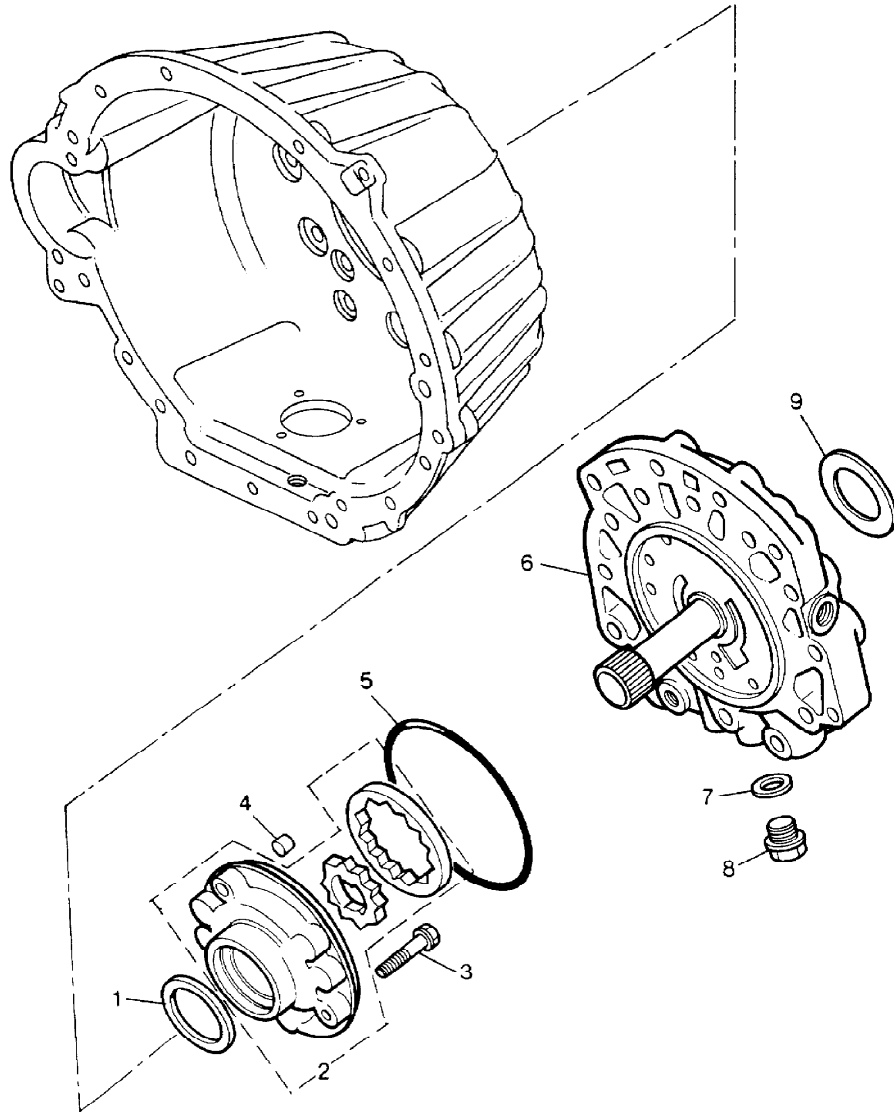

MODEL RANGE ROVER
BLOCK TS 5819
PAGE CC A 2

AUTOMATIC TRANSMISSION - ZF - OIL PUMP

ILL	PART NO	DESCRIPTION	QTY	REMARKS
1	RTC5102	Shaft Seal	1	*
2	RTC5104	Oil Pump Assy	1	
	STC224	Oil Pump Assy	1	See Note
3	RTC5105	Screw M6 x 28mm	8	
4	RTC5106	Dowel Pin	1	
5	RTC5103	O Ring	1	*
6	RTC5107	Intermediate Plate	1	
7	RTC4338	Sealing Ring	1	*
8	RTC4336	Screw Plug	1	
9		Shim		
	RTC5108	2.8mm	A/R	
	RTC5109	2.6mm	A/R	
	RTC5110	2.4mm	A/R	
	RTC5111	2.2mm	A/R	
	RTC5112	2.0mm	A/R	
	RTC5113	1.8mm	A/R	
	RTC5114	1.6mm	A/R	
	RTC5115	1.4mm	A/R	
	RTC5116	1.2mm	A/R	
	RTC5117	1.0mm	A/R	

* Part of Kit RTC5100

Note:-

When Fitting New Type Pump To Old Intermediate Plate Oil Drain Hole Has To Be Drilled In The Interplate At 8 O'clock Position. Instruction Drawing Available.

Parts Not Applicable to USA.