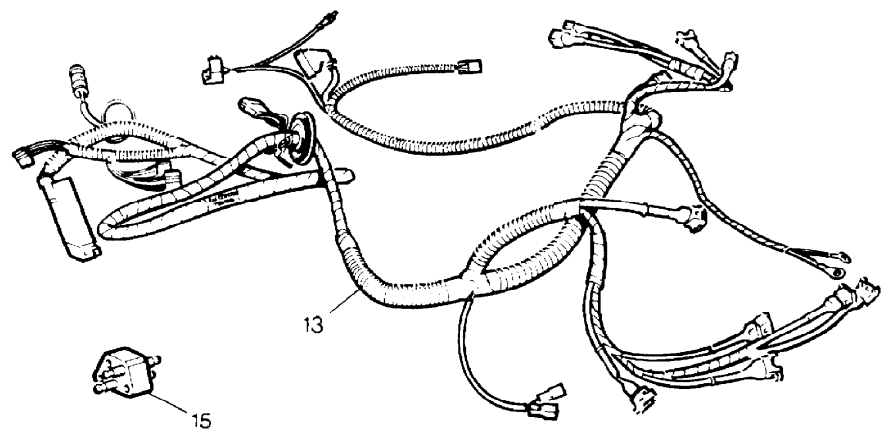

MODEL RANGE ROVER
BLOCK TS 5776/A
PAGE MB 24.02

BODY ELECTRICS - ELECTRICAL FUEL INJECTION WITH CATALYST

ILL	PART NO	DESCRIPTION	QTY	REMARKS
1	PRC6977	Electronic Control Unit Fuel Injection with Feedback	1	3.5 Litre Engine
	PRC6999	Electronic Control Unit Fuel Injection	1	3.9 Litre Engine With Catalyst
	PRC8702	Electronic Control Unit Fuel Injection (14 CUX)	1	Upto VIN FA399972 From VIN GA399973
	PRC9061	Electronic Control Unit Fuel Injection (14 CUX)	1	Upto VIN HA600163 From VIN HA600164
2	AFU2913	Relay Electronic Fuel Injection	2	
3	MUC6790	Base Plate Assembly	1	
4	SE106161L	Screw Fixing Electronic Control Unit to Base Plate	3	
5	SE106121L	Screw) Fixing Base	4	
6	WA106041L	Plain Washer) Plate To Tunnel	2	
7	WJ106001L	Plain Washer) & Outer Sill	2	
8	MUC6522	Captive Fastener	1	
9	MUC6523	Washer Captive Fastener	1	
10	MUC6524	Quarter Turn Fastener	1	
11	MUC6789	Cover Electronic Control Unit	1	
12	MUC6313	Cable Protection	1	

Parts Not Applicable to USA.

445