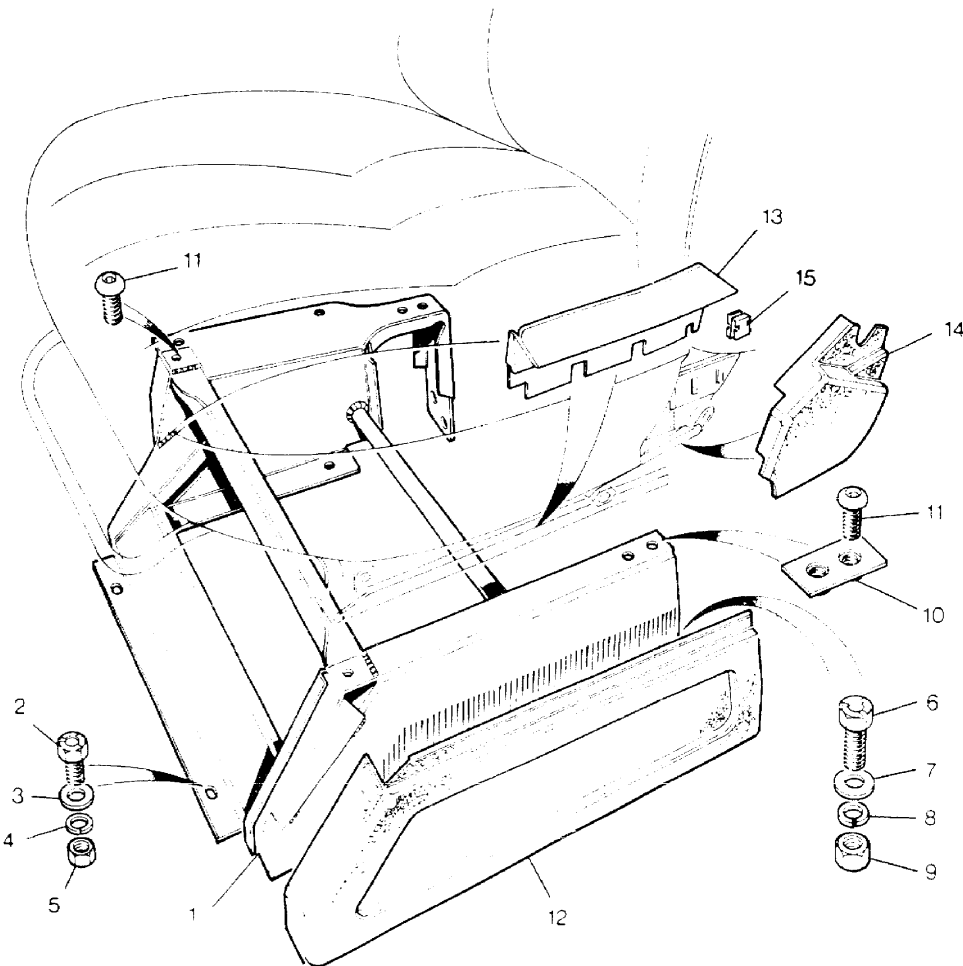

MODEL RANGE ROVER
BLOCK TS 5360A
PAGE RA 12.50

SEATS - PLINTH AND FINISHERS UPTO VEHICLE NO CA273922 - 4 DOOR

ILL	PART NO	DESCRIPTION	QTY	REMARKS
1	MTC9854AE	Plinth Assembly Front Seat RH	1	
	MTC9855AE	Plinth Assembly Front Seat LH	1	
	MTC9854LJ	Plinth Assembly Front Seat RH	1	
	MTC9855LJ	Plinth Assembly Front Seat LH	1	
2	SH606101L	Screw	4	
3	WB110061L	Plain Washer	4	
4	WM600061L	Spring Washer	4	
5	NH606041L	Nut	4	
6	SH605081L	Screw	8	
7	RTC613	Plain Washer	8	
8	WM600051L	Spring Washer	8	
9	NH605041L	Nut	8	
10	MUC3957	Nut Plate	2	
11	SB108201L	Screw M8x$\frac{1}{2}$" Front	6	
	SB108401	Screw M8x$\frac{1}{2}$" Rear	6	
12	MUC2581AE	Finisher Side Plinth LH	1	
	MUC2582AE	Finisher Side Plinth RH	1	
	MUC2581LP	Finisher Side Plinth LH	1	
	MUC2582LP	Finisher Side Plinth RH	1	
13	MUC6798AE	Finisher Height Adjuster Mechanism RH	1	
	MUC6797AE	Finisher Height Adjuster Mechanism LH	1	
	MUC6798LP	Finisher Height Adjuster Mechanism RH	1	
	MUC6797LP	Finisher Height Adjuster Mechanism LH	1	
	ATU1015L	Spring Clip Fixing Height Adjuster Finisher	8	
14	MUC2914AE	Finisher Recline Mechanism RH	1	
	MUC2915AE	Finisher Recline Mechanism LH	1	
	MUC2914LP	Finisher Recline Mechanism RH	1	
	MUC2915LP	Finisher Recline Mechanism LH	1	
	MUC3202	Sound Deadening Pad	2	
15	ATU1015L	Spring Clip	8	

Colour Code:
AE Palomino
LJ Phantom Grey
LP Silver Grey

Parts Not Applicable to USA.

627