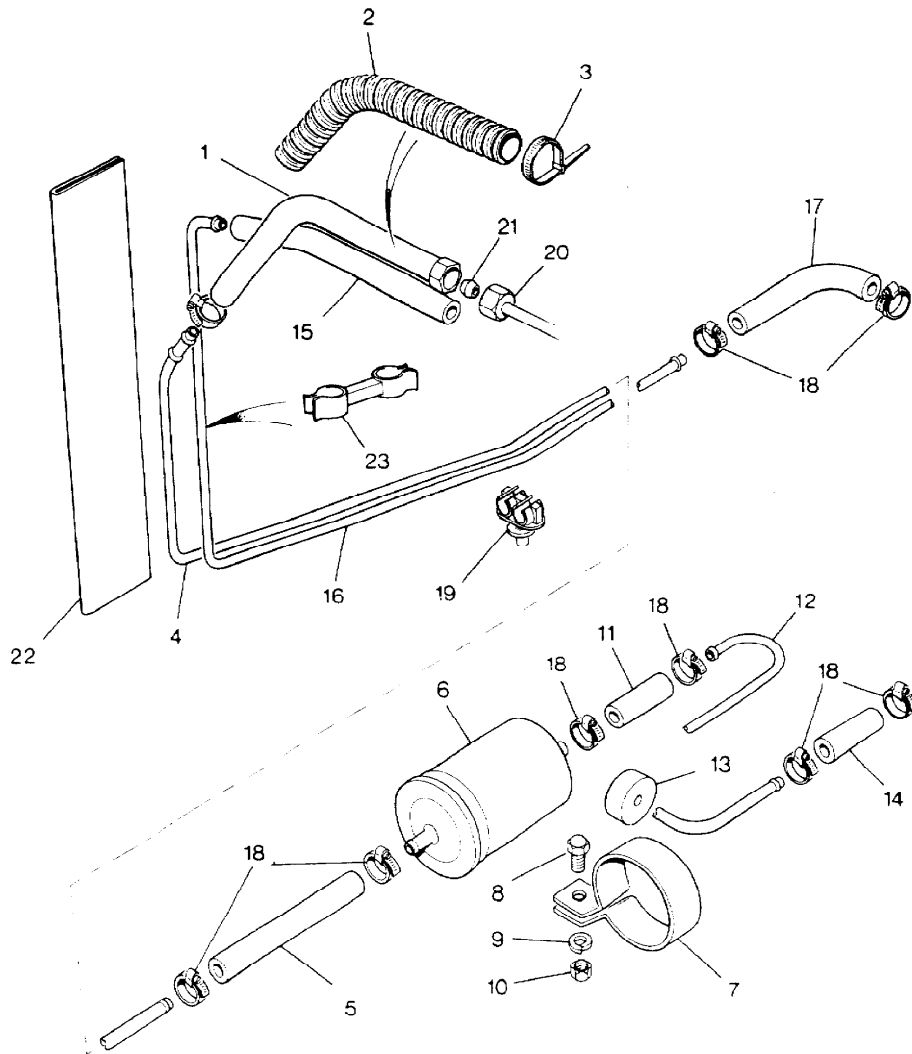

MODEL RANGE ROVER
BLOCK TS 5615/A
PAGE JA 4

FUEL - FUEL PIPES PI - UP TO VIN GA464553

ILL	PART NO	DESCRIPTION	QTY	REMARKS
1	NTC4852	Hose Fuel Feed To Air Rail	1	
	NTC4851	Hose Fuel Feed to Air Rail	1	)Catalyst Only
2	NTC4859	Convoluted Conduit For Hose Feed & Return	2	
3	568680	Ty-Wrap Strap	2	
4	NTC2783	Fuel Feed Pipe Filter to Air Rail	1	
5	NTC2788	Hose Fuel Filter Box	1	
6	NTC5958	Fuel Filter	1	
7	NTC5955	Mounting Strap, Fuel Filter	1	
8	SH108161L	Screw	1	
9	WL108001L	Spring Washer	1	
10	NH108041L	Nut	1	
11	NTC1956	Hose Fuel Filter Rear	1	
12	NTC2784	Fuel Feed Pipe Tank to Filter	1	
13	NTC2018	Anti Rattle Bush	2	
14	NTC1956	Hose Tank to Filter Fuel - Feed Pipe	1	
15	NTC4854	Hose Fuel Return	1	
16	NTC2785	Fuel Return Pipe	1	
17	ETC5340	Hose Fuel Return Pipe to Tank	1	
18	C435997L	Hose Clip	11	
19	ATU1037L	Pipe Clip Dual Type	3	
	NTC2585	Pipe Clip Dual Type	8	
20	NRC9770	Union Nut for Hose Fuel Feed	1	)For Item 1
21	NRC9771	Olive for Hose Fuel Feed	1	)
22	MUC8849	Fuel Pipe Sleeve	1	
23	NTC3333	Swivel Pipe Clip Fuel Pipes	1	

Parts Not Applicable to USA.

TS5615 /A