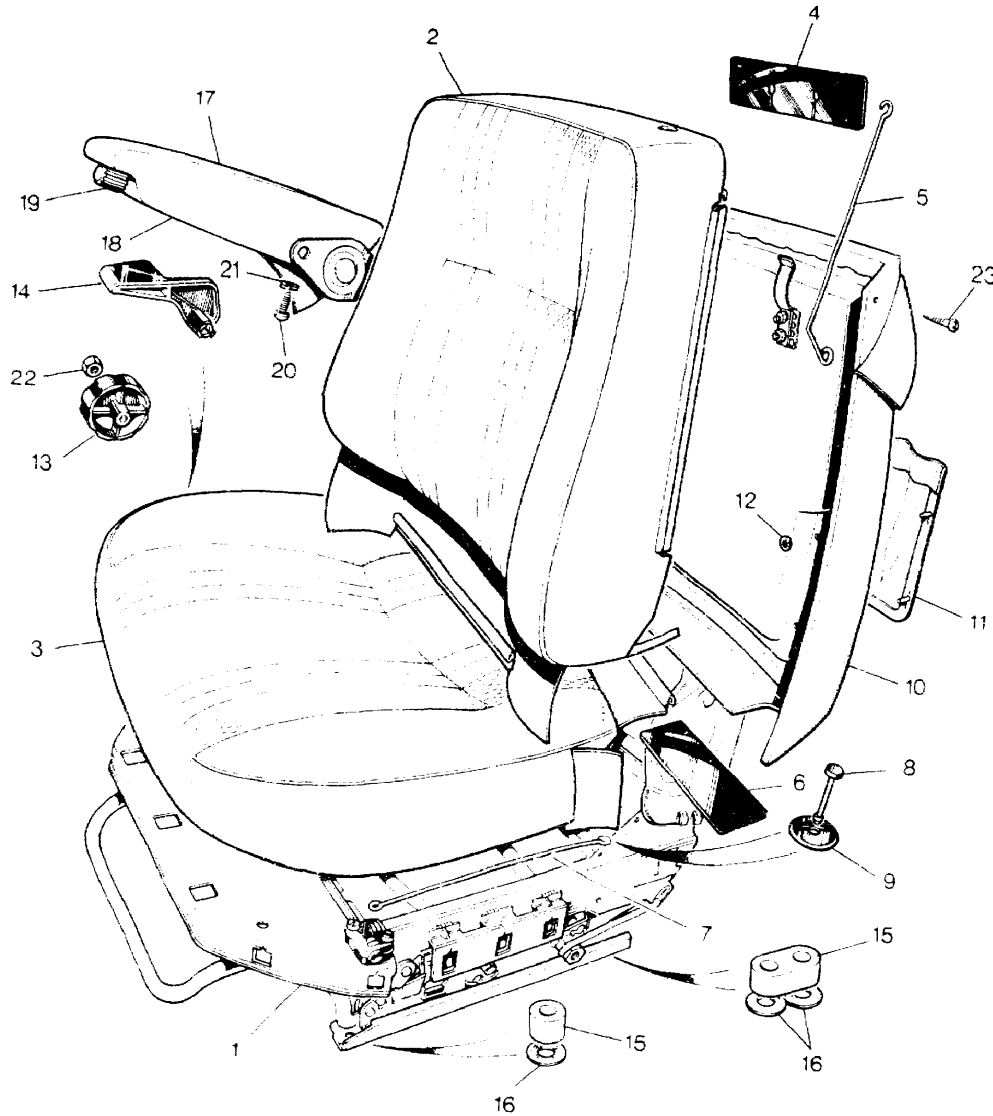

Colour Code:
AUE - Brogue
LUL - Winchester Grey

Parts Not Applicable to USA.

TS 6119/B

633