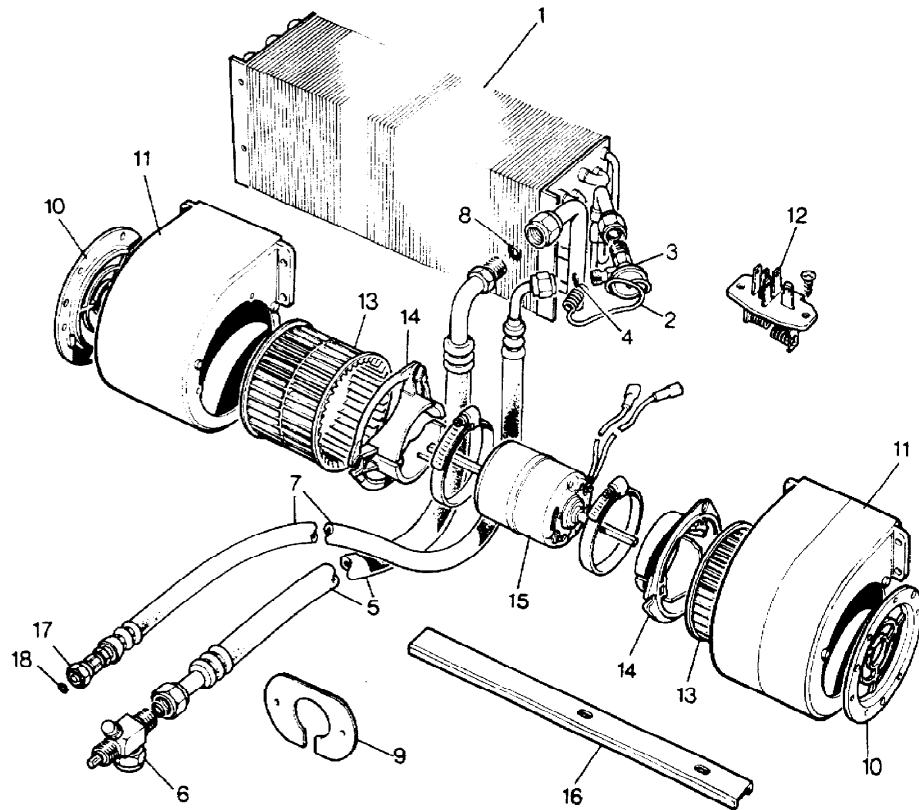

Parts Not Applicable to USA.

386

MODEL RANGE ROVER  
BLOCK TS 5094/A  
PAGE LD 4

AIR CONDITIONING - EVAPORATOR AND BLOWER MOTOR  
- UP TO VIN EA351032

ILL	PART NO	DESCRIPTION	QTY	REMARKS
1	AEU1457	Evaporator Coil	1	RH Stg
	AEU1215	Evaporator Coil	1	LH Stg
2	AEU1213	Expansion Valve	1	
3	AEU1214	Clamp for Expansion Valve	1	
4	AEU3056	O Ring	1	
5	MUC6544	Hose Refrigerant	1	RH Stg)Petrol
	AEU3054	Hose Refrigerant	1	LH Stg)
	MUC6637	Hose Refrigerant	1	RH Stg )Diesel
	MUC6640	Hose Refrigerant	1	LH Stg )
6	AEU3055	Service Valve	1	
7	AEU3059	Hose Precharged	1	RH Stg)Petrol
	AEU3044	Hose Precharged	1	LH Stg)
	MUC6638	Hose Precharged	1	RH Stg )Diesel
	MUC6639	Hose Precharged	1	LH Stg )
8	AEU1628	O Ring	2	
9	AEU1218	Bracket	1	
10	RTC4432	End Cover Blower Housing	2	
11	AEU1746	Blower Housing	2	
12	AEU1747	Resistor	1	
13	AEU1224	Wheel Blower Motor	2	
14	AEU3048	Motor Mounting	2	
15	AEU1225	Motor	1	
16	AEU1454	Mounting Bracket	1	
17	MTC8500	Self Seal Coupling	1	
18	AEU1626	O Ring	1	