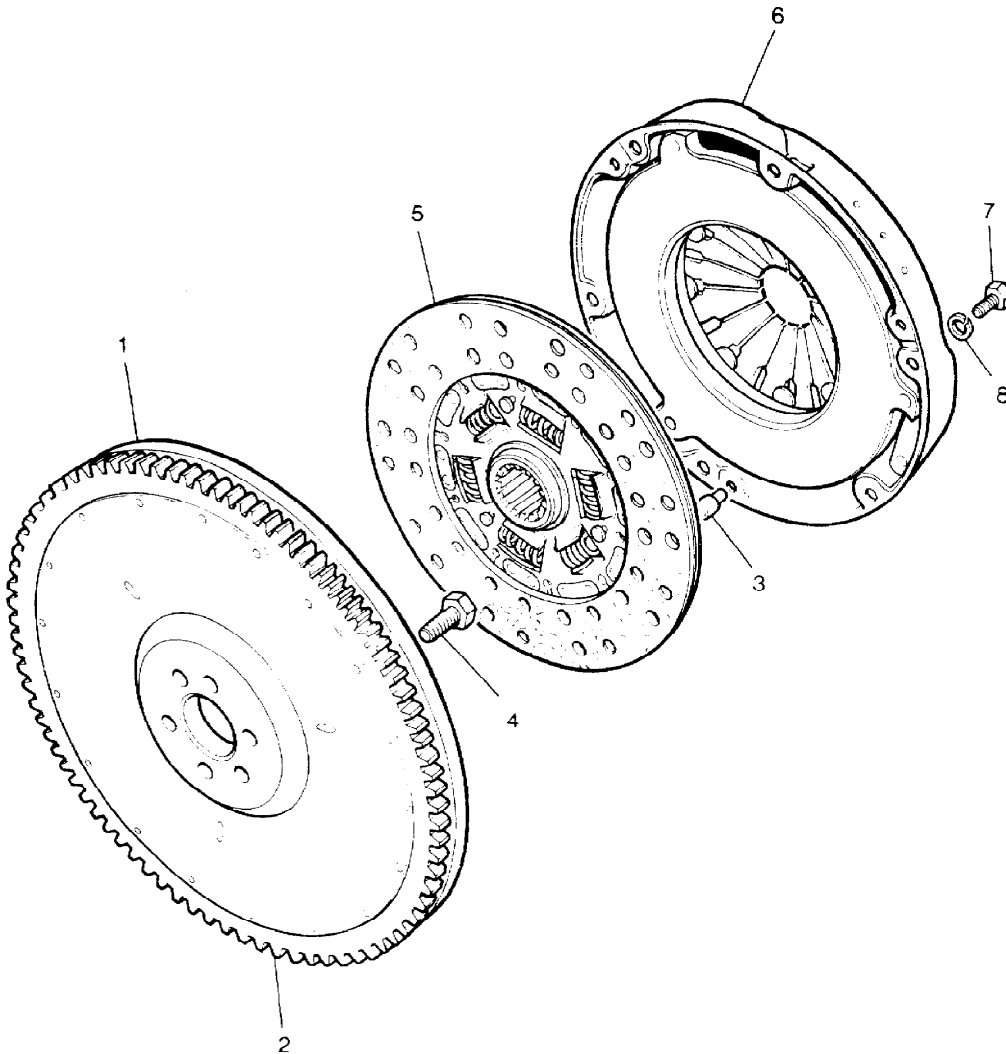

MODEL RANGE ROVER
BLOCK 4RE 172
PAGE BJ VI 2

ENGINE - (E.F.I.) - FLYWHEEL & CLUTCH - MANUAL GEARBOX

ILL	PART NO	DESCRIPTION	QTY	REMARKS
1	611324	FLYWHEEL & STARTER RING ASSY	1	
2	611323	+Starter Ring	1	
3	6395L	+Dowel-Ring Flywheel	3	
4	SH607081L	Screw 7/16"UNCx1"F/Wh1-Crank	6	
5	FRC6685	Clutch Plate Assembly	1	
	FTC814	Clutch Plate (267mm Dia)	1	
		(3.9 Engine)		
6	576476	Clutch Cover Assembly	1	
	FTC813	Clutch Cover (267mm Dia)	1	
		(3.9 Engine)		
7	SH606061L	Screw 3/8"UNFx3/4 Cover F/Wh1	6	
8	WM600061L	Spring Washer	6	

Parts Not Applicable to USA.

104