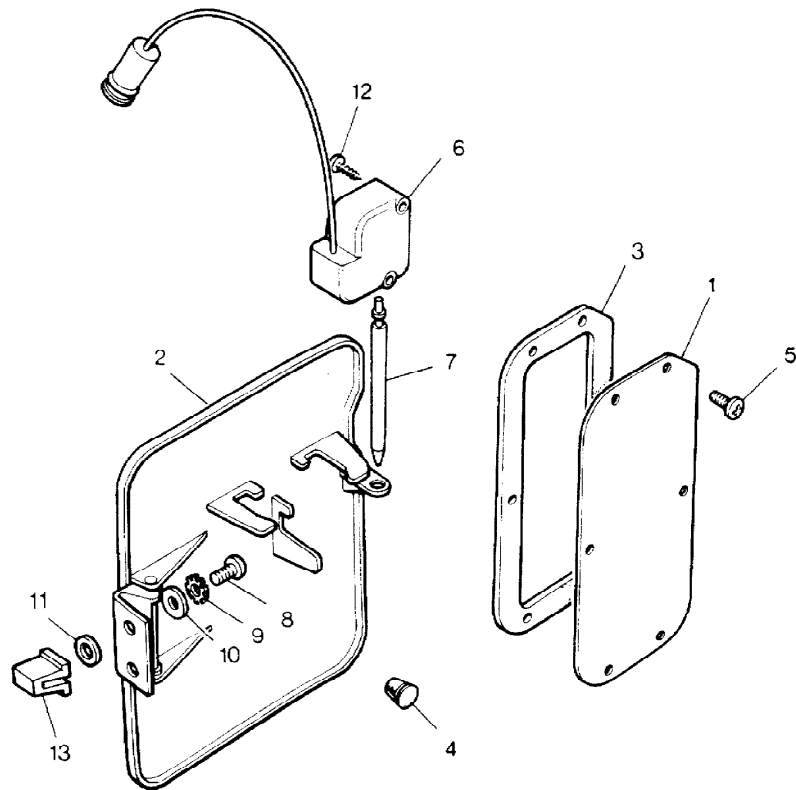

MODEL RANGE ROVER
BLOCK TS 6244/A
PAGE NF 4.04

BODY - FUEL FILLER FLAP FROM VEHICLE NO DA 274121 - 2 DOOR
DA 273923 - 4 DOOR

ILL	PART NO	DESCRIPTION	QTY	REMARKS
1	MUC5688	Closing Panel	1	
2	MWC1955	Fuel Filler Flap	1	
3	MUC5925	Seal Filler Access	1	
4	PAM1144	Buffer	2	
5	DA608031L	Screw	6	
6	PRC5085	Actuator Fuel Filler Lock	1	4 Door Only
7	MWC1976	Actuator Rod Fuel Filler Flap	1	
8	SE105101L	Screw	2	
9	WE702101L	Shakeproof Washer)Hinge	2	
10	WJ105001L	Plain Washer)to Valance	2	
11	WA105001L	Plain Washer)	2	
12	AB610041L	Drive Screw No.8 Pan Head	2	
13	79051	Fixing Actuator Captive Nut	2	Early Vehicles Without Captive Nut Attached to Inner Body

Parts Not Applicable to USA.