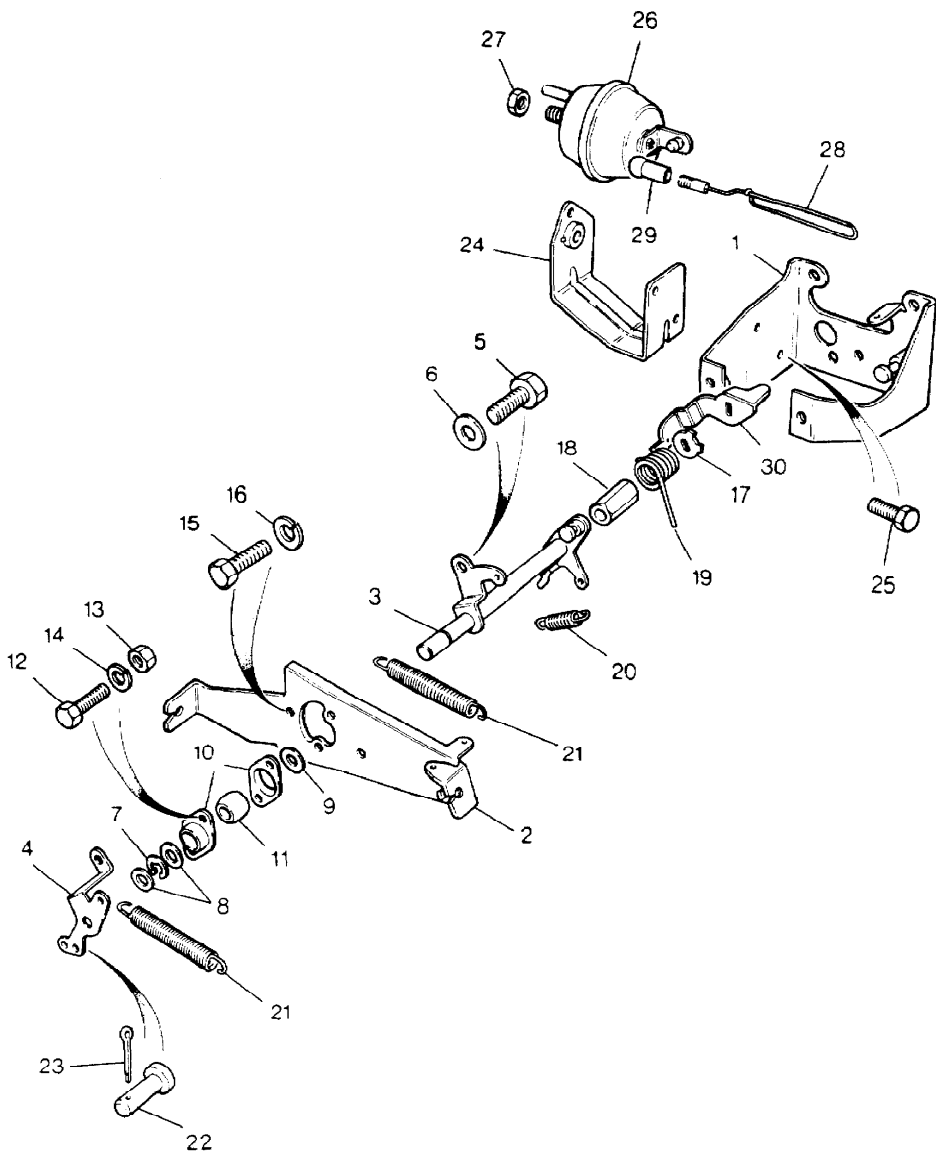

Parts Not Applicable to USA.

88

MODEL RANGE ROVER  
BLOCK TS 6275/A  
PAGE BE VI 18

ENGINE - (EFI) - ACCELERATOR LINKAGE WITH CRUISE CONTROL  
- WITH CATALYST - SWITZERLAND, GERMANY, AUSTRIA

ILL	PART NO	DESCRIPTION	QTY	REMARKS
1	ETC7773	Bracket-Throttle Control	1	New Type
	ETC5143	Bracket-Throttle Control	1	As Illustrated
2	ETC5773	Bracket-Throttle Mounting (3.5 Engine)	1	
	ETC7870	Bracket-Throttle Mounting (3.9 Engine)	1	
3	ETC7145	Countershaft Assembly (3.5)	1	
	ETC7887	Countershaft Assembly (3.9)	1	
	ETC7886	Countershaft Assembly (3.9 Auto)	1	
	ETC7884	+Retaining Clip	2	
4	ETC6657	Lever-Throttle Control	1	
5	257002	Screw 10UNFx5/16"	1	
6	WA702101L	Plain Washer	1	
7	521453	Circlip	1	
8	WA108051L	Plain Washer	2	
9	WB108051L	Plain Washer	1	
10	ERC4211	Spherical Housing	2	
11	ERC4215	Spherical Bush	1	
12	257004	Screw	2	
13	257011	Nut	2	
14	WL700101L	Spring Washer	2	
15	SH604041L	Screw	2	
16	WL600041L	Spring Washer	2	
17	C43231L	Tab Washer	1	
18	ERC3579	Nut-Throttle Spindle	1	
19	ERC3792	Spring-Throttle Return Tension	1	
20	ETC5524	Spring-Overtravel	1	
21	610846	Spring-Throttle Return	2	
22	562481	Clevis Pin	1	
23	PS603041	Split Pin	1	
24	ETC6465	Bracket Assy-Cruise Control	1	
25	SH105121L	Screw	2	
26	ETC7150	Pneumatic Actuator	1	
27	NH108041L	Nut	1	
28	ETC7148	Actuating Link (3.5 Engine)	1	
	ETC7875	Actuating Link (3.9 Engine)	1	
29	ETC7149	Ball Joint	1	
30	ETC7769	Stop Lever	1	
	SH504041L	Screw	4	
	WL600041L	Spring Washer	2	