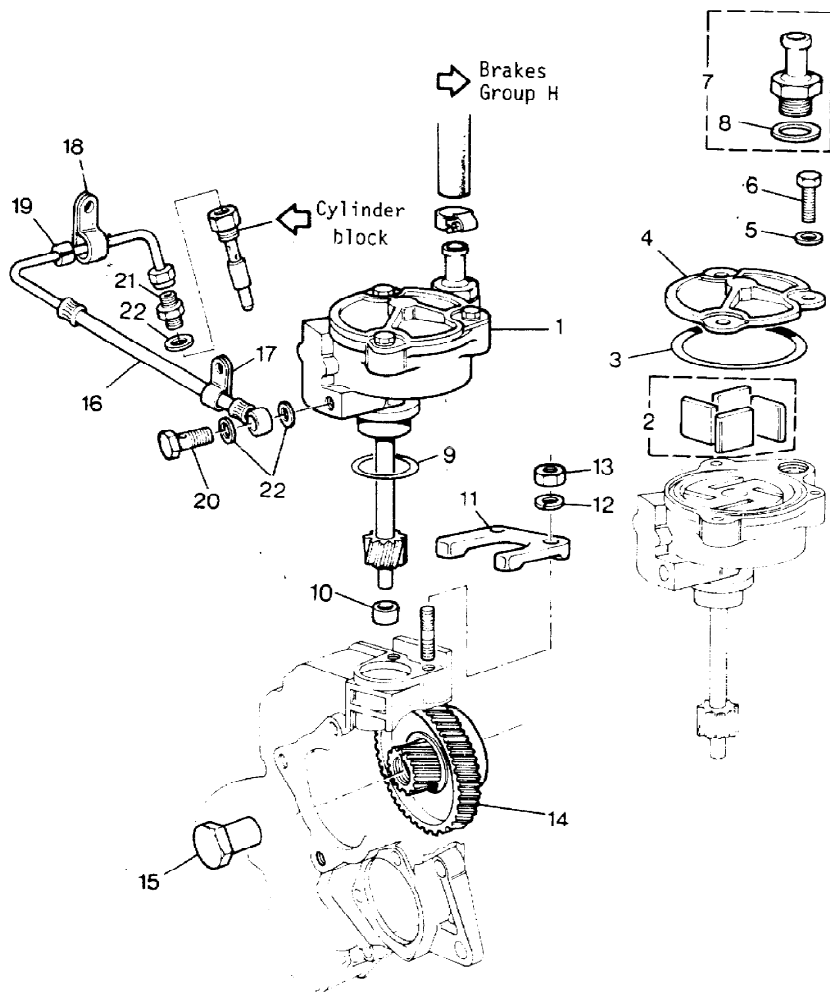

MODEL RANGE ROVER
BLOCK VS 3282
PAGE BG DT 2

ENGINE - 2400 TURBO DIESEL - VACUUM PUMP

ILL	PART NO	DESCRIPTION	QTY	REMARKS
1	RTC4995	VACUUM PUMP ASSY	1	
2	AEU2154L	+Kit-Vanes	1	
3	AEU2155L	+Gasket	1	*
4	AEU2156L	+Cover	1	
5	WA106041L	+Plain Washer	3	
6	SH106161L	+Screw	3	
7	AEU2160L	+Kit-Hose Adaptor	1	
8	JAM3256L	++Sealing Washer	1	*
9	AEU2163L	Sealing Washer-Pump/Cover	1	*
10	AEU2162L	Bush	1	
11	AEU2161L	Clamp	1	
12	WL108001L	Spring Washer	2	
13	NH108041L	Nut	2	
14	AEU2279L	Gear-Pump Drive	1	
15	AEU2278L	Nut	1	
16	AEU2295L	Lubrication Pipe	1	
17	589806	P Clip	1	
18		P Clip	1	NSP
19		Sleeve-P Clip	1	NSP
20	AEU2165L	Banjo Bolt	1	
21	AEU2169L	Adaptor	1	
	RTC6785	Adaptor	1	
22	AEU2164L	Sealing Washer	3	*

* Part of Engine/Gaskets/Seals Kit STC158
Parts Not Applicable to USA.