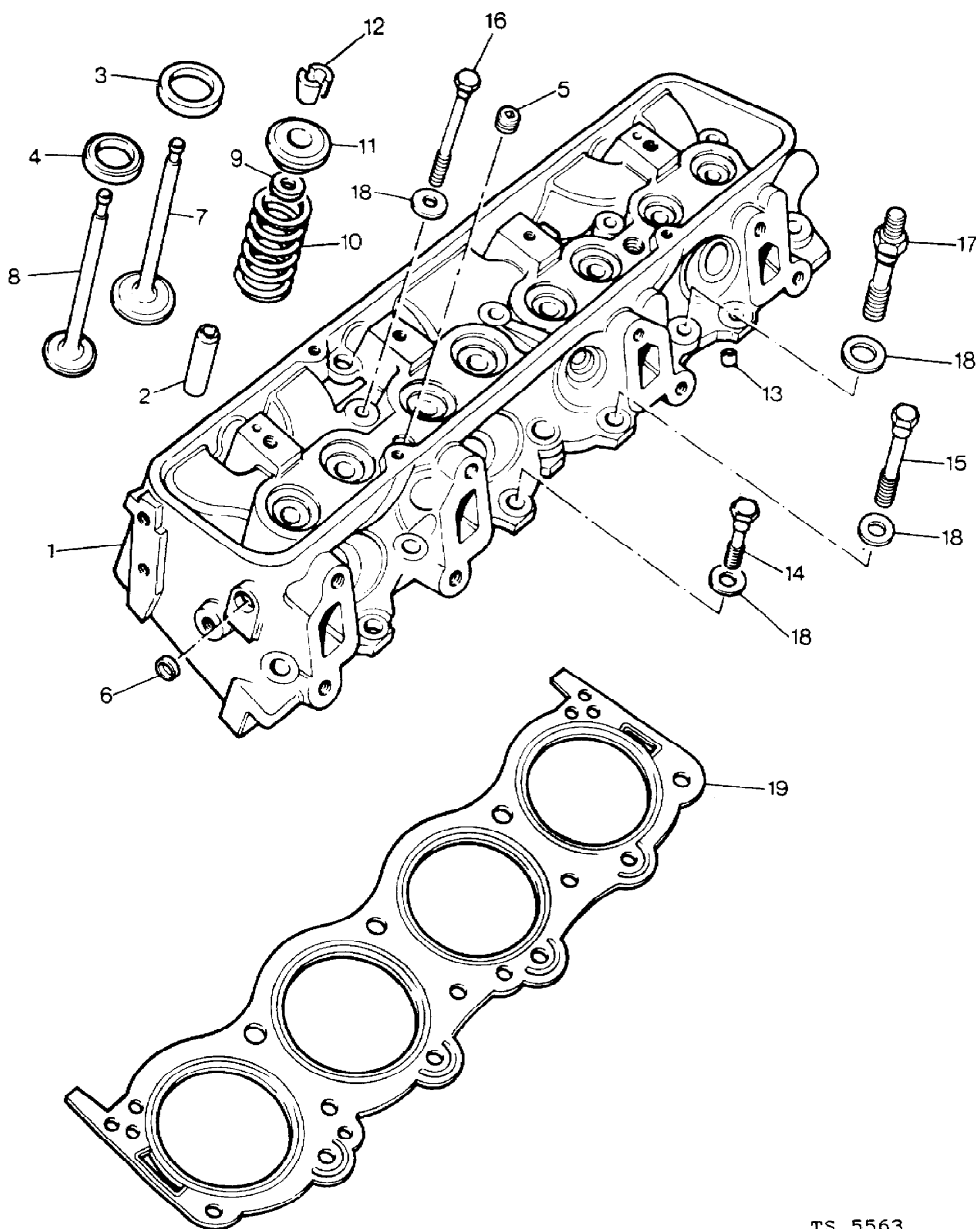

MODEL RANGE ROVER
BLOCK TS 5563
PAGE BC VC 2

ENGINE - (CARB) - CYLINDER HEAD

ILL	PART NO	DESCRIPTION	QTY	REMARKS
1	ETC6471	CYLINDER HEAD ASSEMBLY	2	See Note(1)
	ERC3346	CYLINDER HEAD ASSEMBLY	2	See Note(2)
2	603554	+Valve Guide	16	
3	ERC224	+Insert-Inlet Valve Std	8	
	ERC225	+Insert-Inlet Vlv .010" O/S	8	
4	ERC210	+Insert-Exhaust Valve Std	8	
	ERC211	+Insert-Exht Vlv .010" O/S	8	
5	602123	+Core Plug	4	
6	602289	+Cup Plug	4	
7	614088	Inlet Valve	8	
8	614089	Exhaust Valve	8	
9	ERC7865	Seal-Inlet Valve Stem	8	*
10	UKC8137L	Valve Spring	16	
11	ERC573	Cap-Valve Spring	16	
12	ERC1637	Split Cotter-Valve	32	
13	602040	Dowel-Head-Block	4	
14	602191	Bolt 7/16" UNC x 2.1/4" Lng	8	
15	602192	Bolt 7/16" UNC x 2.71 Lng	13	
16	602193	Bolt 7/16" UNC x 3.91 Lng	6	
17	602200	Bolt 7/16" UNC x 2.71 Lng	1	
		Double Ended		
18	602098	Plain Washer-Special	28	
19	603796	Gasket	2	*
	NH606041L	Nut 3/8 UNF	1	
	WM600061L	Spring Washer	1	
	ETC5964	Bracket Engine Lifting Front	1	

NOTE(1): For Heads With Provision For Air Injection Rails

NOTE(2): For Heads Without Provision For Air Injection Rails

* Part Of Gasket Kit RTC3337

Parts Not Applicable to USA.