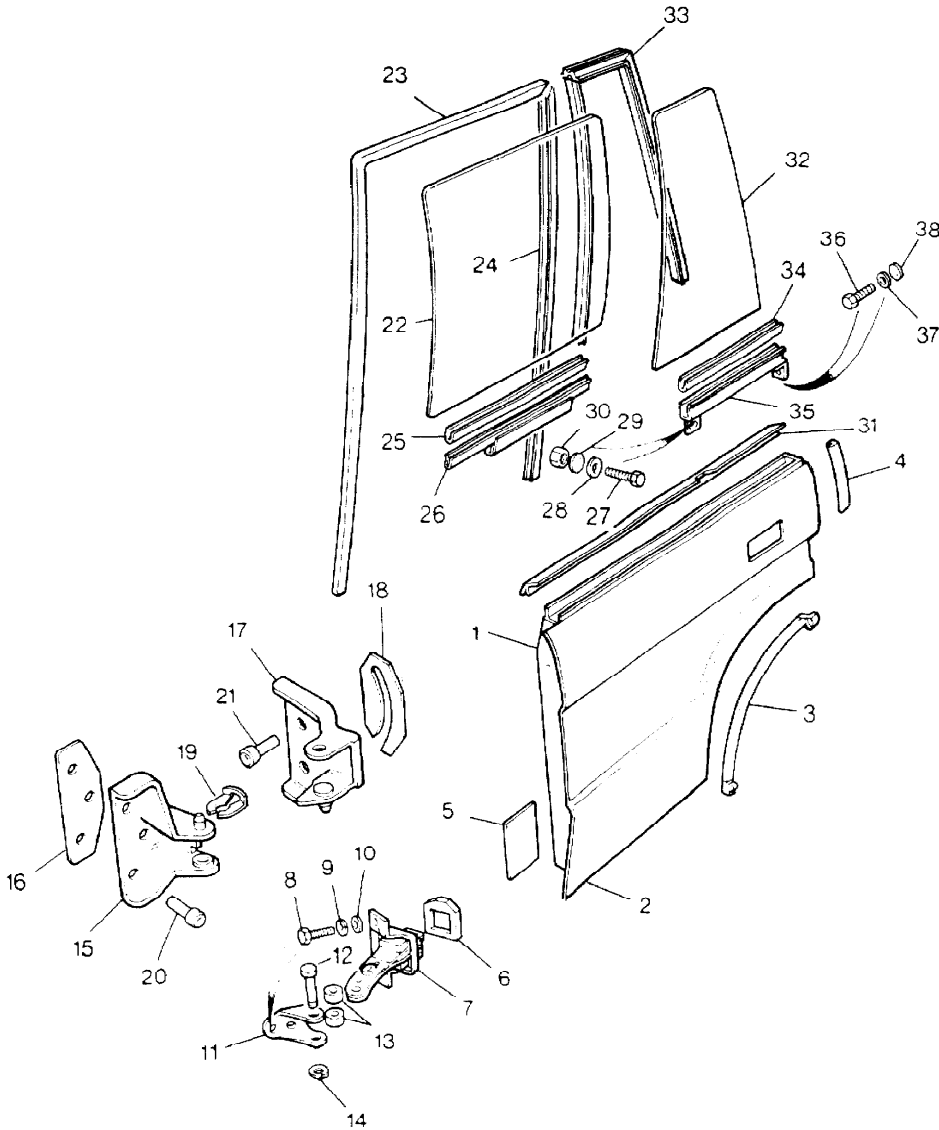

MODEL RANGE ROVER
BLOCK TS 6607
PAGE NE 30.20

BODY - REAR DOOR ASSEMBLY - FROM VIN FA374642

ILL	PART NO	DESCRIPTION	QTY	REMARKS
1	MXC5610	Door Panel Assembly RH	1	
	MXC5611	Door Panel Assembly LH	1	
2	RTC6188	+Outer Panel RH	1	
	RTC6187	+Outer Panel LH	1	
3	MXC4655	Seal Door to Wheelarch	2	
4	DZA6330	Door Edge Protector	2	
5	392748	Anti Rattle Pad	4	100x75x20mm
	392745	Anti Rattle Pad	2	230x100x10mm
6	MXC8335	Gasket Check Strap	2	
7	MXC1965	Check Strap	2	
8	SH106161L	Screw	8	
9	WL106001L	Spring Washer	8	
10	WA106041L	Plain Washer	8	
11	MTC9066	Bracket	2	
12	CLP6552	Roll Pin	2	
13	MTC9631	Spacer	4	
14	MTC9632	Circlip	2	
15	MXC2162	Hinge B Post RH Upper	1	
	MXC2163	Hinge B Post LH Upper	1	
	MXC5768	Hinge B Post RH Lower	1	
	MXC5769	Hinge B Post LH Lower	1	
	MXC1867	Plate Door Hinge Retaining	4	
16	MXC1361	Shim B Post Hinge	4	
17	MXC2166	Hinge Door RH	2	
	MXC2167	Hinge Door LH	2	
18	MWC5845	Shim Door Hinge	2	
	MXC6035	Shim Door Hinge	2	
19	MXC5267	Circlip	4	
20	MXC4918	Screw B Post to Hinge	12	
21	MXC1638	Screw Hinge to Door	12	

Parts Not Applicable to USA.

531