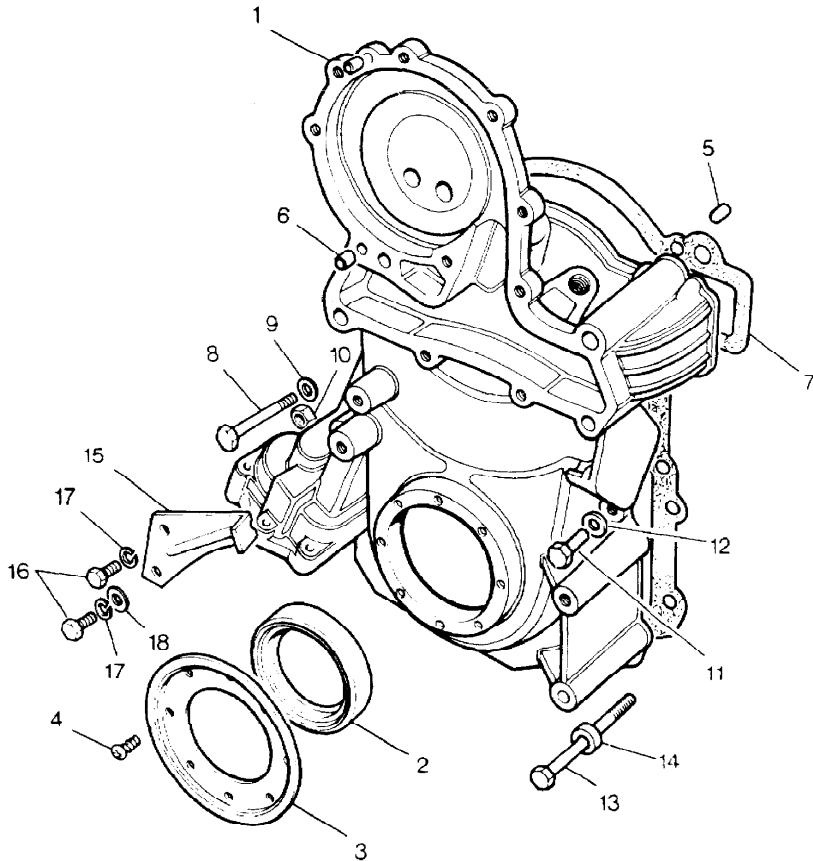

MODEL RANGE ROVER
BLOCK 2RE 287
PAGE BB VI 2

ENGINE (E.F.I.) - FRONT COVER APPLICABLE TO ALL ENGINES

ILL	PART NO	DESCRIPTION	QTY	REMARKS
1	ETC7385	FRONT COVER ASSEMBLY	1	
2	ETC5065	+Oil Seal	1	
3	247766	+Mud Excluder	1	
4	78782	+Screw, No6 x 1/4"	8	
5	90602202	+Dowel, Cover-Block	2	
6	602201	+Dowel, Pump cover	2	
	154545	+Plug	1	
7	603775	Gasket, Cover-Block	1	
8	BH505241L	Bolt 5/16"UNC x 3"	1	
9	WA108051L	Plain Washer	1	
10	NH605041L	Nut 5/16"UNF	1	
11	SH505091L	Screw 5/16"UNC x 1.1/8"	2	
12	WA108051L	Plain Washer	2	
13	602388	Bolt	1	
14	4075L	Plain Washer	1	
	252513	Stud 5/16x13/8	1	
15	ETC7345	Timing Pointer	1	
16	SH504051L	Screw 1/4"UNC x 5/8" P/Block	2	
17	WM600041L	Spring Washer	2	
18	RTC609	Plain Washer	2	

Parts Not Applicable to USA.