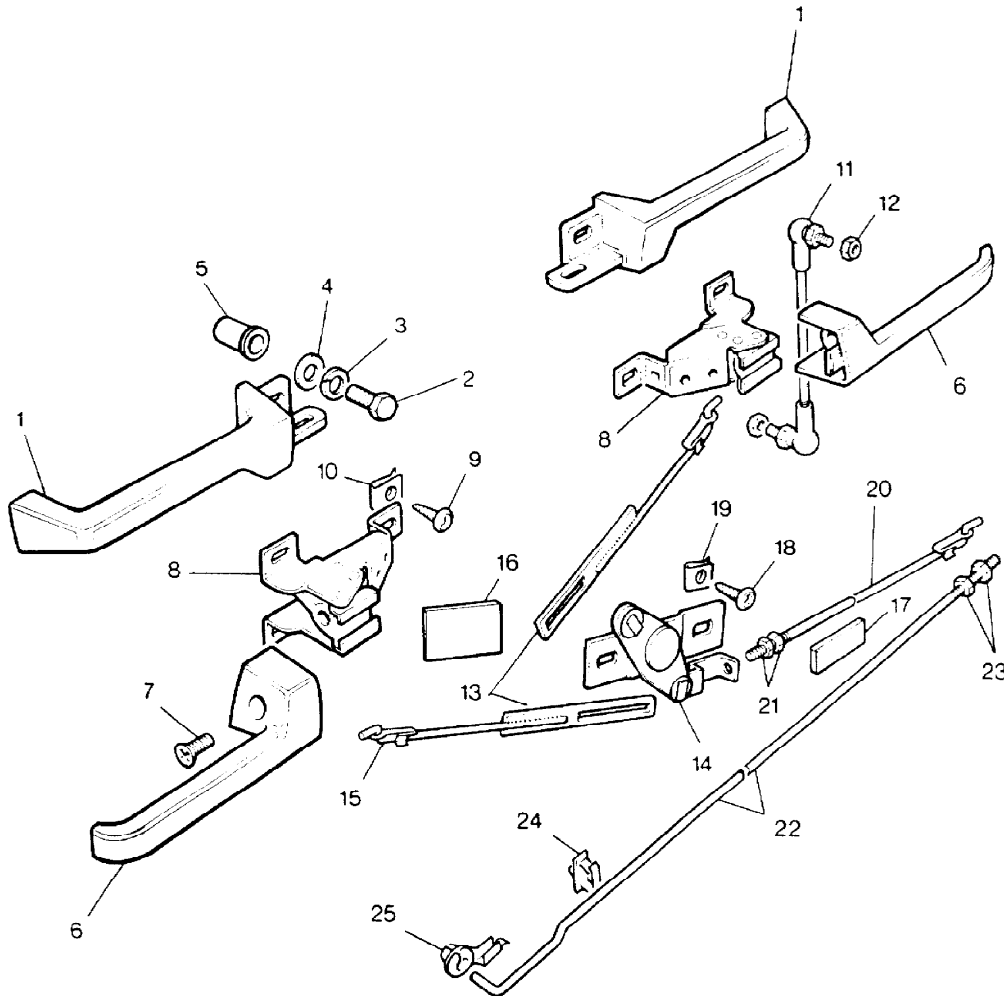

MODEL RANGE ROVER
BLOCK P 187
PAGE NE 12

BODY - FRONT DOOR LOCK LINKAGE - 2 DOOR
- UP TO VIN EA351032

ILL	PART NO	DESCRIPTION	QTY	REMARKS
1	390767	Door Pull Handle RH Front	1	
	390768	Door Pull Handle LH Front	1	
2	255209	Screw	4	
3	WM600041L	Spring Washer	4	
4	3831L	Plain Washer	4	
5	79240	Nutsert	4	
6	390738	Handle Remote Control RH Rear to Door Latch	1	
	390739	Handle Remote Control LH Rear to Door Latch	1	
7	79045	Screw	4	
8	390356	Remote Control	4	
9	AB610041L	Screw	12	
10	RTC3725	Spire Nut	12	
11	392226	Control Rod Door Lock	2	
12	251335	Nut	4	
13	392165	Control Rod Door Lock	4	
14	392203	Centraliser RH	1	
	392204	Centraliser LH	1	
15	AFU1175	Anti Rattle Clip	4	
16	392581	Foam Pad	4	
17	392747	Foam Pad	2	
18	AB610041L	Screw	4	
19	RTC3725	Spire Nut	4	
20	392205	Control Rod Door Lock	2	
21	4023	Nut	4	
22	392206	Control Rod Side Door Lock	2	
23	4023	Nut	4	
24	577186	Plastic Clip	12	
25	RTC3765	Linkage Clip	2	

Parts Not Applicable to USA.

514