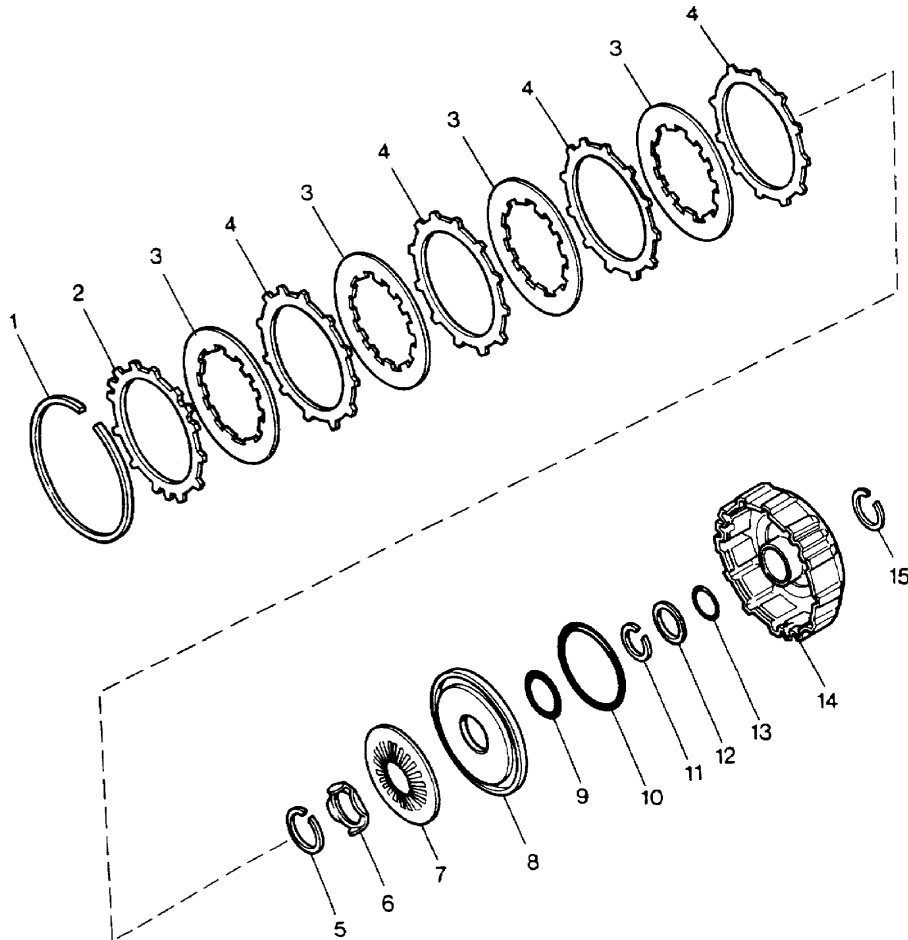

MODEL RANGE ROVER
BLOCK TS 6045
PAGE CC A 6

AUTOMATIC TRANSMISSION - ZF - CLUTCH 'B'

ILL	PART NO	DESCRIPTION	QTY	REMARKS
1	RTC5124	Snap Ring	1	
2	RTC5123	End Disc	1	
3	RTC5122	Lined Clutch Disc	4	
4	RTC5121	Clutch Disc	4	
5	RTC5148	Snap Ring	1	
6	NSS	Locking Washer	1	*
7	RTC5147	Disc Spring	1	
8	RTC5146	Piston	1	
9	NSS	O Ring	1	**
10	NSS	O Ring	1	**
11	NSS	Snap Ring	1	*
12	RTC5149	Support Ring	1	
13	NSS	O Ring	1	**
14	RTC5145	Cylinder	1	
15	NSS	Piston Ring	1	*

NSS = Not Supplied Separately

* Part of Bearings Kit RTC5101

** Part of Gaskets And Seals Kit RTC5100.

Parts Not Applicable to USA.