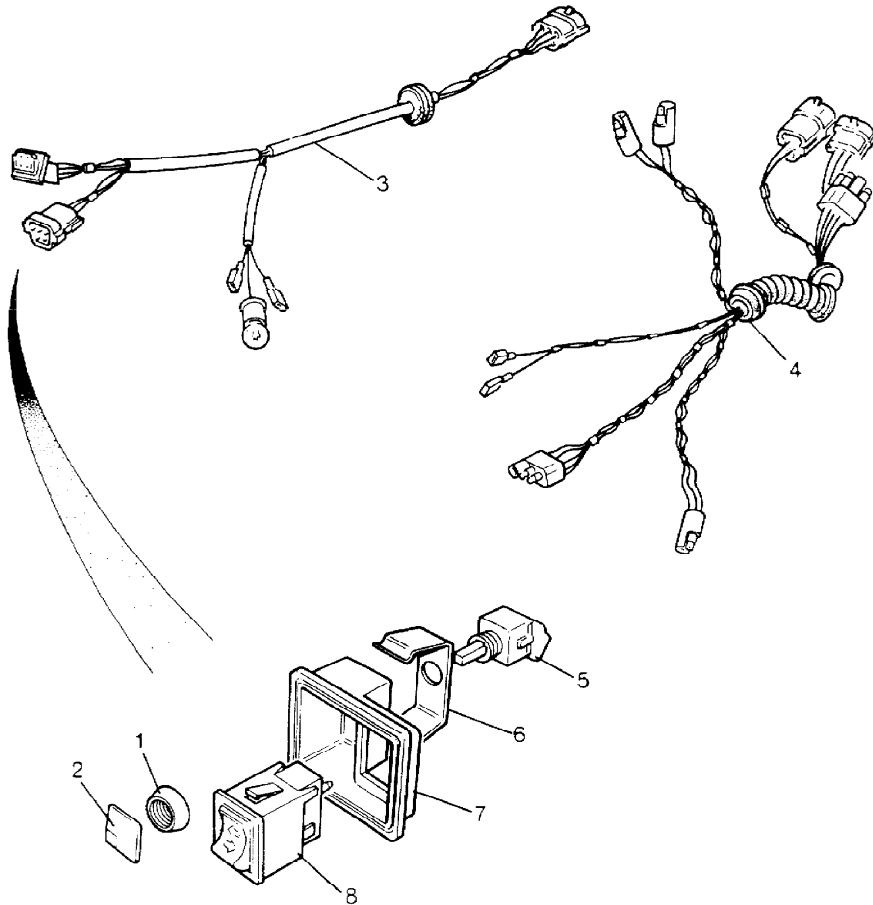

MODEL RANGE ROVER
BLOCK TS 6588
PAGE MB 20.50

BODY ELECTRICS - ELECTRIC SWITCH/HARNESS - 2 DOOR
- FROM INTRODUCTION OF VIN FA

ILL	PART NO	DESCRIPTION	QTY	REMARKS
1	PRC4273	Locking Ring Switch	1	
2	DRC2495	Knob for Switch	1	
3	PRC6906	Cable Assembly Mirror Switches and Clock	1	
4	PRC7248	Cable Assembly Window Lift and Central Locking Drivers Door to Main Harness	1	
	PRC7249	Cable Assembly Window Lift and Central Locking Passengers Door to Main Harness	1	
5	DRC2481	Control Switch Electric Door Mirrors	1	
6	MWC2379	Retaining Spring	1	
7	MWC1577	Finisher	1	
8	PRC5751	Mirror Change Over Switch	1	

Parts Not Applicable to USA.

440