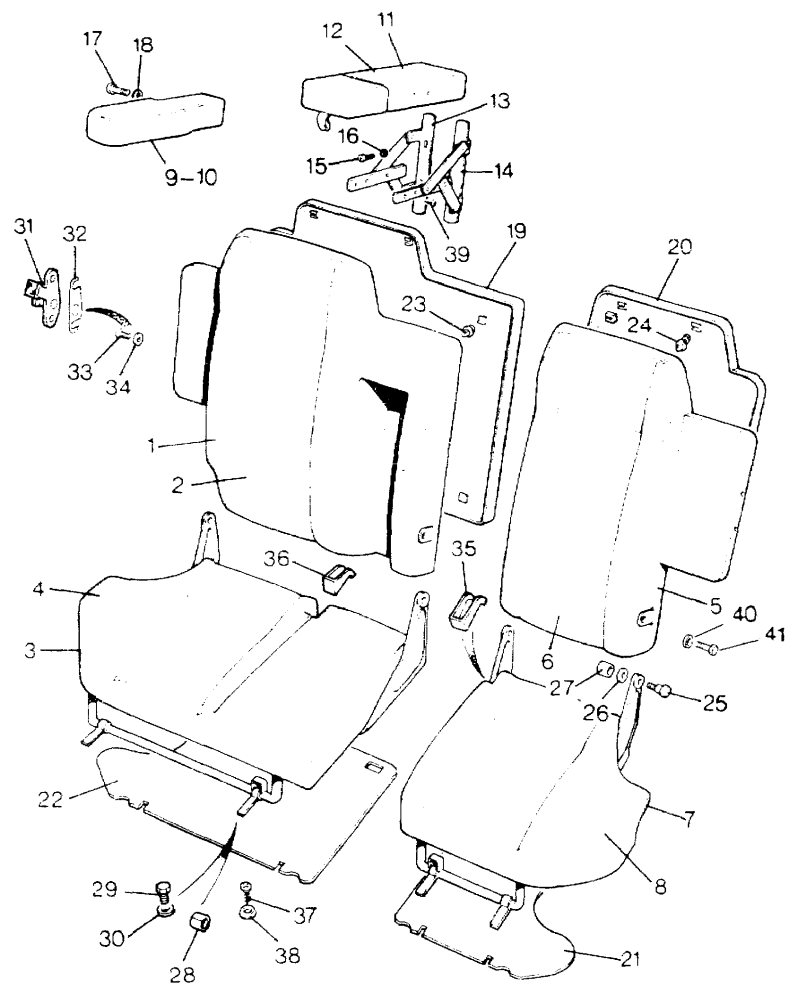

ILL	PART NO	DESCRIPTION	QTY	REMARKS
7	MWC4489BC	Cushion Assy 1/3 Seat	1	)Velour
	MWC4489LP	Cushion Assy 1/3 Seat	1	)*
	MWC7023AUE	Cushion Assy 1/3 Seat	1	)Velour
	MWC7023LUL	Cushion Assy 1/3 Seat	1	)**
	MWC9805AUE	Cushion Assy 1/3 Seat	1	)Velour
	MWC9805LUL	Cushion Assy 1/3 Seat	1	)***
	MWC5097LR	Cushion Assy 1/3 Seat	1	Leather *
	MWC5097SUA	Cushion Assy 1/3 Seat	1	)Leather **
	MWC5097LUL	Cushion Assy 1/3 Seat	1	)
	MWC9807SUA	Cushion Assy 1/3 Seat	1	)Leather ***
MWC9807LUL	Cushion Assy 1/3 Seat	1	)	
8	MWC1685BC	+Cover Assy 1/3 Seat	1	)Velour
	MWC1685LP	+Cover Assy 1/3 Seat	1	)*
	MWC7025AUE	+Cover Assy 1/3 Seat	1	)Velour
	MWC7025LUL	+Cover Assy 1/3 Seat	1	)**
	MXC4831AUE	+Cover Assy 1/3 Seat	1	)Velour
	MXC4831LUL	+Cover Assy 1/3 Seat	1	)***
	MWC5279LR	+Cover Assy 1/3 Seat	1	Leather *
	MWC5279SUA	+Cover Assy 1/3 Seat	1	)Leather **
	MWC5279LUL	+Cover Assy 1/3 Seat	1	)
	MXC4813SUA	+Cover Assy 1/3 Seat	1	)Leather ***
MXC4813LUL	+Cover Assy 1/3 Seat	1	)	
BTR605SUA	+Cover Assy 1/3 Seat	1	CSK Only	
9	MWC4484BC	Armrest Assy Outer RH	1	)Velour
	MWC4484LP	Armrest Assy Outer RH	1	)*
	MWC4485BC	Armrest Assy Outer LH	1	)Velour
	MWC4485LP	Armrest Assy Outer LH	1	)*
	MWC8486AUE	Armrest Assy Outer RH	1	)Velour From FA351033

Colour Code
AA - Flipjack   LR - Steel Grey
AE - Palamino   LS - Grey
AUE - Brogue   LUL - Winchester Grey
BC - Bracken   SUA - Sorrell Brown
LP - Silver Grey

*Upto VIN EA351032

**From VIN FA351033
Upto VIN GA399972

***From VIN GA399973

Parts Not Applicable to USA.

646

TS 6078C