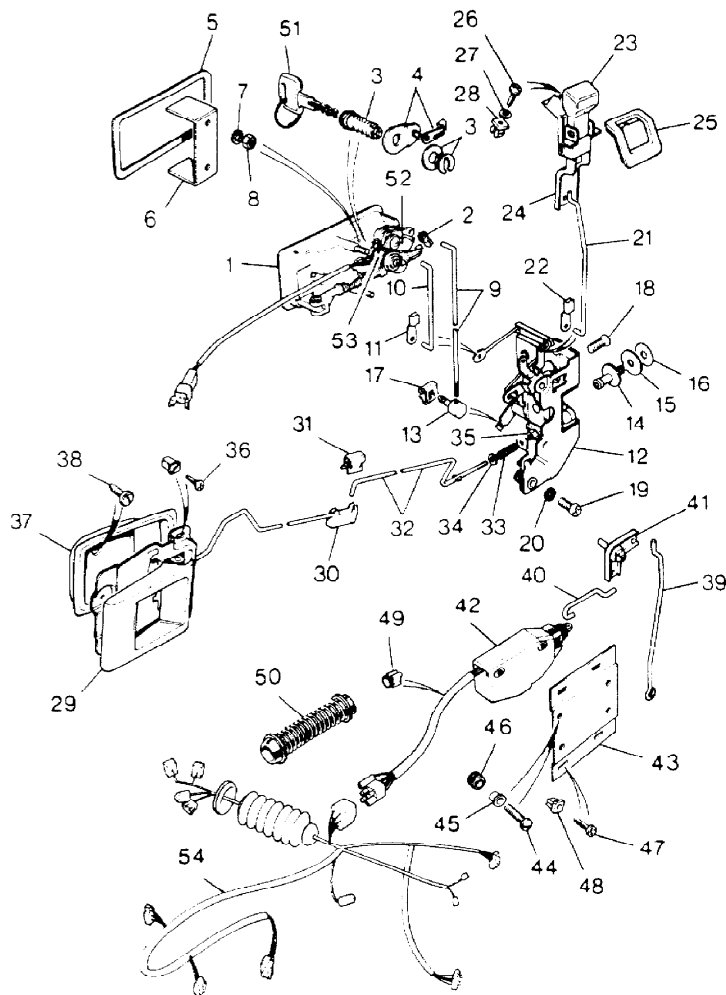

MODEL RANGE ROVER
BLOCK TS 6919
PAGE NE 24.60

BODY - LOCKS AND HANDLES HEATED - FRONT - FROM VIN HA

ILL	PART NO	DESCRIPTION	QTY	REMARKS
1	MXC8924	Door Handle RH	1	
	MXC8925	Door Handle LH	1	
2	BFP1265	Anti Rattle Clip	2	
3	RTC5024	Barrel RH	1	
4	RTC5555	Cam Link Assembly RH	1	Red
	RTC5025	Barrel LH	1	
	RTC5556	Cam Link Assembly LH	1	Blue
5	MXC3178	Seal	2	
6	CZK8207	Bracket Fixing Outer Handle	2	
7	WL700101L	Shakeproof Washer	4	
8	NH910011L	Nut	4	
9	MTC9145	Link External Handle to Lock	2	
10	MTC7029	Link to Locking Barrel	2	
11	MTC9623	Clip	2	
12	MTC7593	Door Latch RH	1	
	MTC7592	Door Latch LH	1	
13	MTC9289	Adjusting Link	2	
14	390448	Striker	2	
15	MWC7677	Gasket Door Striker	2	
16	391591	Shim	2	
17	MTC9290	Clip	2	
18	SF106121L	Screw	4	
19	SE106121L	Screw	2	
20	WF702101L	Shakeproof Washer	2	
21	MWC5124	Link Sill Button to Lock	2	
22	BRC1393	Anti Rattle Clip	2	
23	JRC1775RUN	Sill Button	2	
24	BRC8965PMA	Housing Sill Button	2	
25	MXC4738RUN	Escutcheon Sill Button	2	
26	AB606041L	Drive Screw)Fixing	4	
27	WA104001L	Plain Washer)Sill Button	4	
28	MWC1950	Lokut Nut)	4	

Colour Code:
RUN Bokhara
PMA Black

Parts Not Applicable to USA.

526