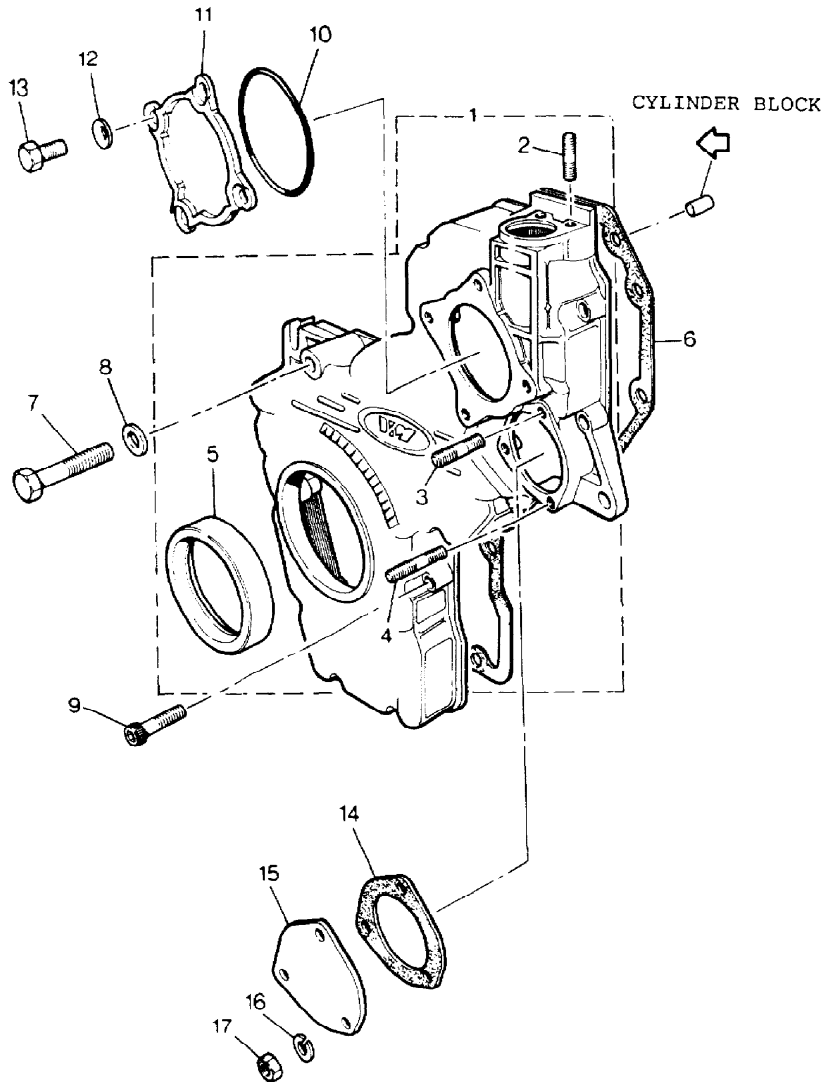

MODEL RANGE ROVER
BLOCK VS 3280A
PAGE BB DT 2

ENGINE - 2400 TURBO DIESEL - FRONT COVER

ILL	PART NO	DESCRIPTION	QTY	REMARKS
1	AEU2178L	FRONT COVER ASSY	1	
2	AEU2114L	+Stud M8-Vacuum Pump	2	
3	AEU2186L	+Stud M6-Blank Plate	2	
4	AEU2189L	+Stud M6-Blank Plate	1	
5	AEU2174L	+Oil Seal	1	*
6	AEU2179L	Gasket-Cover/Block	1	*
7	BH108121L	Bolt-M8x60mm	1	
8	WA108051L	Plain Washer	1	
9	SS106251L	Screw M6x25mm-Socket Head	13	
10	AEU2193L	O Ring-Blank/Cover	1	*
11	AEU2192L	Blanking Plate	1	
12	WA106041L	Plain Washer	4	
13	SH106161L	Screw M6x16mm	4	
14	AEU2188L	Gasket-Blank/Cover	1	*
15	AEU2187L	Blanking Plate	1	
16	WA106041L	Spring Washer	3	
17	NH106041L	Nut M6	3	

* Part of Engine Gaskets/Seals Kit STC158

Parts Not Applicable to USA.

VS 3280A

117