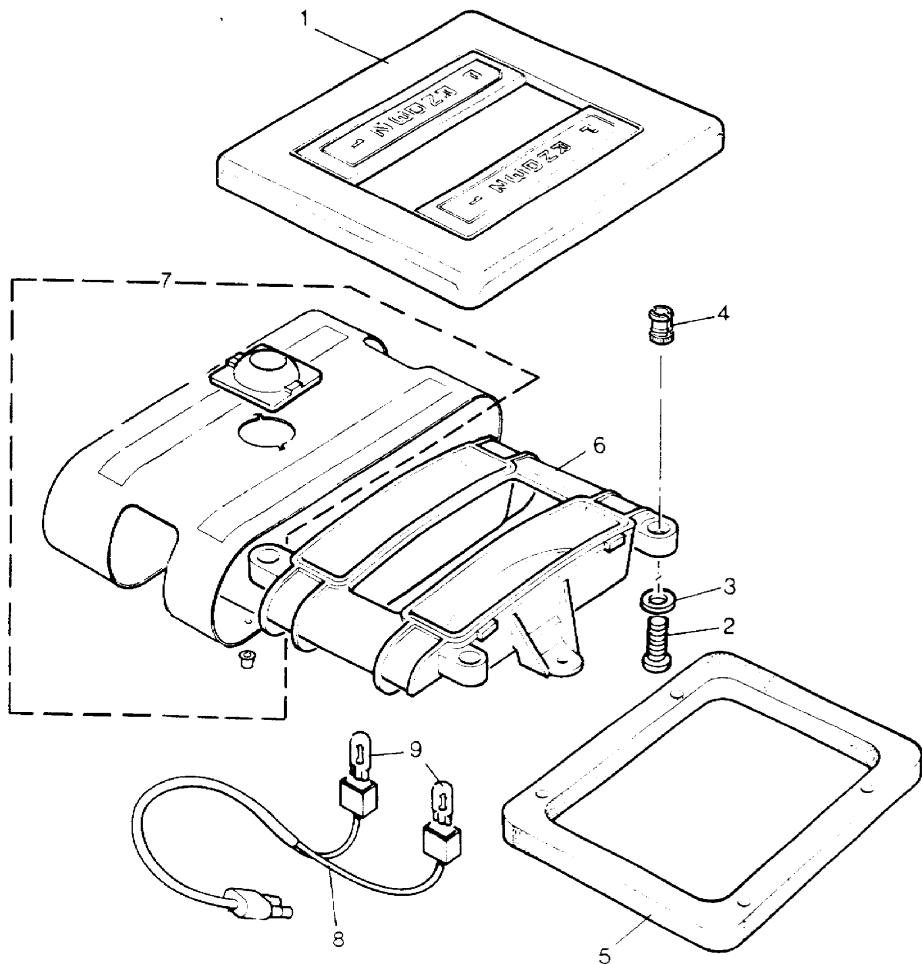

MODEL RANGE ROVER
BLOCK TS 5685/C
PAGE PA 10

BODY TRIM - AUTO SELECT MOUNTING

ILL	PART NO	DESCRIPTION	QTY	REMARKS
1	MWC2976	Auto Select Bezel	1	
2	SE104161	Screw	4	
3	WA104001L	Plain Washer	4	
4	ATU1008L	Bang Lok	4	
5	MUC4129	Gasket	1	
6	MUC8989	Guide Box	1	
7	RTC6683	Illumination Film-Unit with Grommet & Rivets	1	
8	PRC6180	Cable Automatic Select	1	Upto VIN GA
	PRC7871	Cable Automatic Select	1	From VIN GA
9	RTC6089	Bulb 24 Volt 5 Watt Wedge Capless	2	
	MXC5103	Spacer for Gearchange	1	SE Part Not Stocked

Parts Not Applicable to USA.

TS5685/C

578