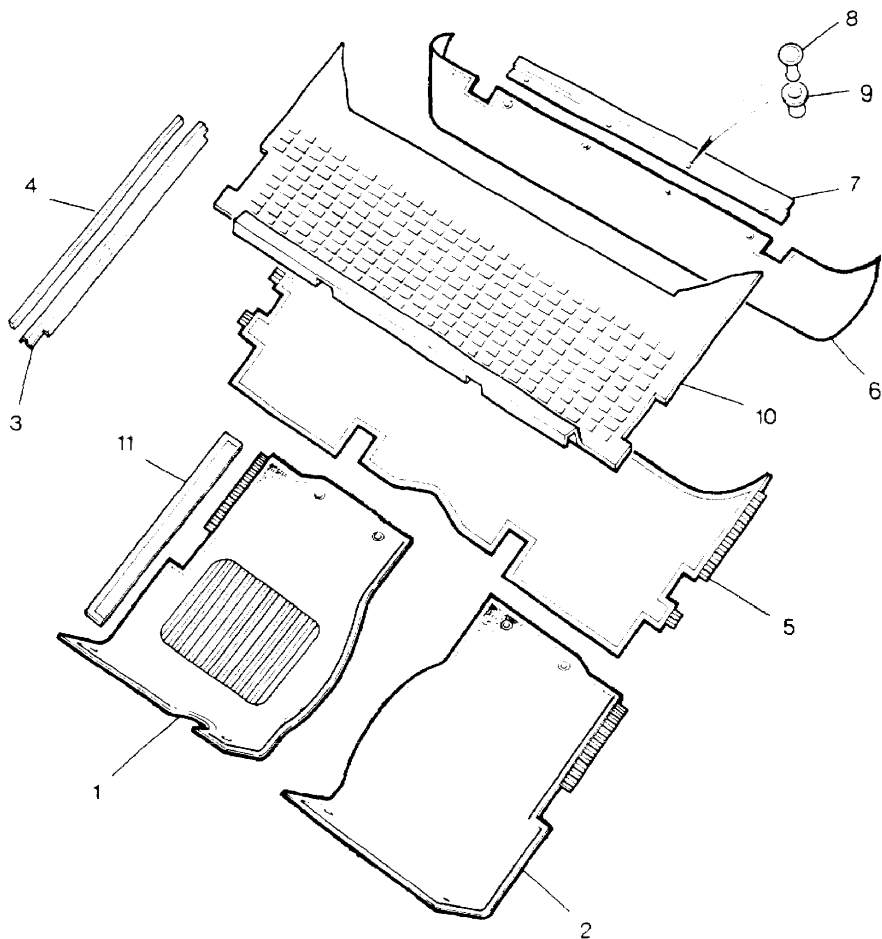

MODEL RANGE ROVER
BLOCK TS 6047/A
PAGE PC 12.20

INSULATION AND CARPETS - FRONT CARPETS

ILL	PART NO	DESCRIPTION	QTY	REMARKS
1	MWC3382AH	Front Carpet RH	1	)
	MWC3382LE	Front Carpet RH	1	)4 Door *
2	MWC3383AH	Front Carpet LH	1	)
	MWC3383LE	Front Carpet LH	1	)
3	MTC3877	Tread Plate LH Front	1	
	MTC3878	Tread Plate RH Front	1	
	MTC3879	Tread Plate LH Rear	1	
	MTC3880	Tread Plate RH Rear	1	
4	MTC2342	Dust Seal Sill Finisher	4	
5	MUC9738AH	Centre Floor Carpet	1	2 Door
	MWC4433AH	Carpet Rear Passenger	1	)4 Door
	MWC4433LE	Carpet Rear Passenger	1	)
6	MWC3384AH	Heelboard Carpet	1	
	MWC3384LE	Heelboard Carpet	1	
7	MWC6062P	Finisher	1	Primer
	MWC6062LN	Finisher	1	
8	79118AE	Trim Stud	4	
	79118PH	Trim Stud	4	
9	13H2475L	Socket Trim Stud	4	
10	MXC3232PCH	Centre Floor Mat Black	1	
11	MWC4307AH	Carpet Strip Under Front	2	
	MWC4307LE	Carpet Strip Under Front	2	
		Tread Plate		

Colour Code:
AH Nutmeg
LE Slate Grey
LN Slate
AE Palomino
PH Black

* Refer to Fiche 4 Frame M2 for 2 Door Front Carpets

From Vehicle No DA274121 to DA296636 - 2 Door
DA273923 to DA299851 - 4 Door

Parts Not Applicable to USA.

607