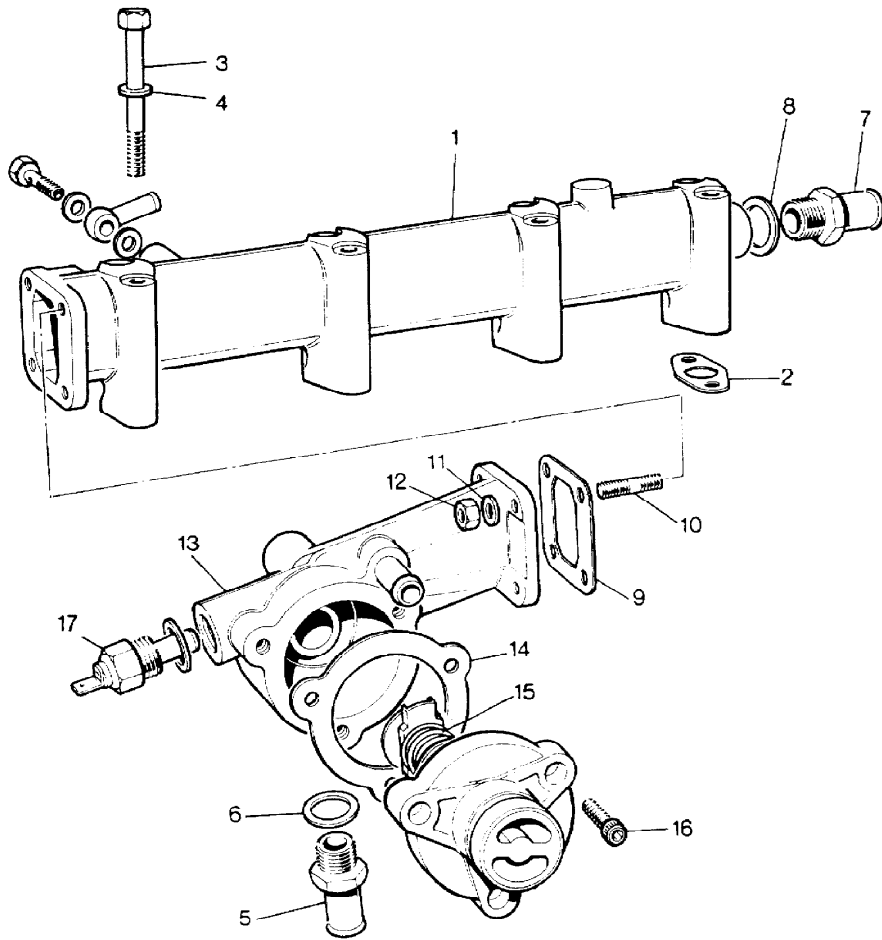

MODEL RANGE ROVER
BLOCK TS 5940
PAGE BB DT 8

ENGINE - 2400 TURBO DIESEL - WATER MANIFOLD/THERMOSTAT

ILL	PART NO	DESCRIPTION	QTY	REMARKS
1	RTC5726	Water Manifold	1	
2	AEU2201L	Gasket-Manifold/Head	4	**
3	BH106161L	Bolt-M6x80mm	8	
4	WA106001L	Plain Washer	8	
5	AEU2203L	Adaptor-M12r	1	
6	AEU2094L	Sealing Washer	1	**
7	AEU2202L	Adaptor-M16	1	
8	AEU2072L	Sealing Washer	1	**
9	RTC4974	Gasket-Manifold/Thermost.Hsg	1	**
10	AEU2186L	Stud	4	
11	WA106041L	Plain Washer	4	
12	NH106041L	Nut	4	
13	RTC4940	Thermostat Housing	1	
14	RTC6076	Gasket-Thermost.Hsg	1	**
15	RTC4942	Thermostat-87C & Cover Assy	1	
16	SS106201L	Screw M6x20mm	3	
17	RTC4996	Temperature Transmitter-Water	1	

** Part of Engine Gaskets/Seals Kit RTC4993

Parts Not Applicable to USA.

120

TS 5940