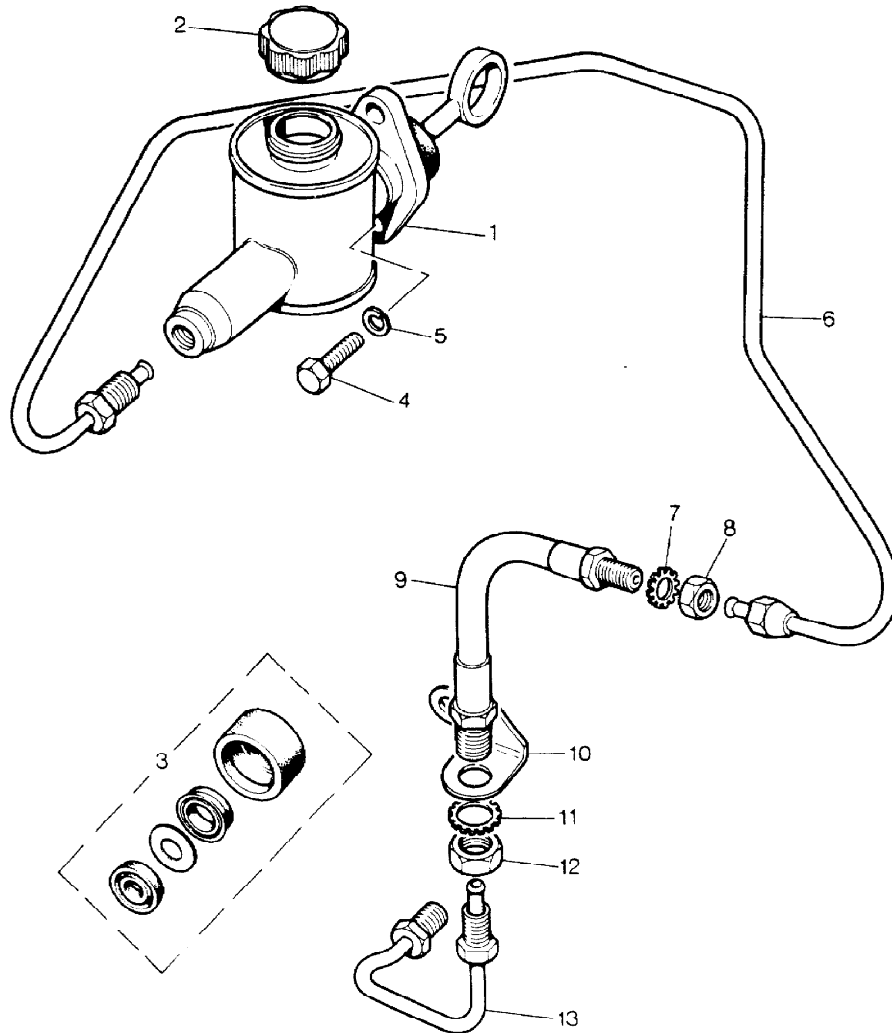

MODEL RANGE ROVER
BLOCK N 212
PAGE GA 10

ENGINE CONTROLS - CLUTCH MASTER CYLINDER AND PIPES - PETROL

ILL	PART NO	DESCRIPTION	QTY	REMARKS
1	AEU1714	CLUTCH MASTER CYLINDER	1	
2	513123	+Cap Master Cylinder	1	
3	BAU1252	Repair Kit For Master Cylinder	1	
4	SH605061L	Bolt	2	
5	WM600051L	Spring Washer	2	
6	NRC9019	Pipe Master Cylinder to Jump Hose	1	RH Stg
	NTC1856	Pipe Master Cylinder to Jump Hose	1	LH Stg
7	WE600071L	Shakeproof washer	1	
8	NH607041L	Nut	1	
9	NRC2211	Clutch Jump Hose	1	
10	90577642	Mounting Bracket Jump Hose	1	
11	WE600101L	Shakeproof Washer	1	
12	2K8686L	Nut	1	
13	NRC8975	Pipe Jump Hose To Slave Cylinder	1	

Parts Not Applicable to USA.

302