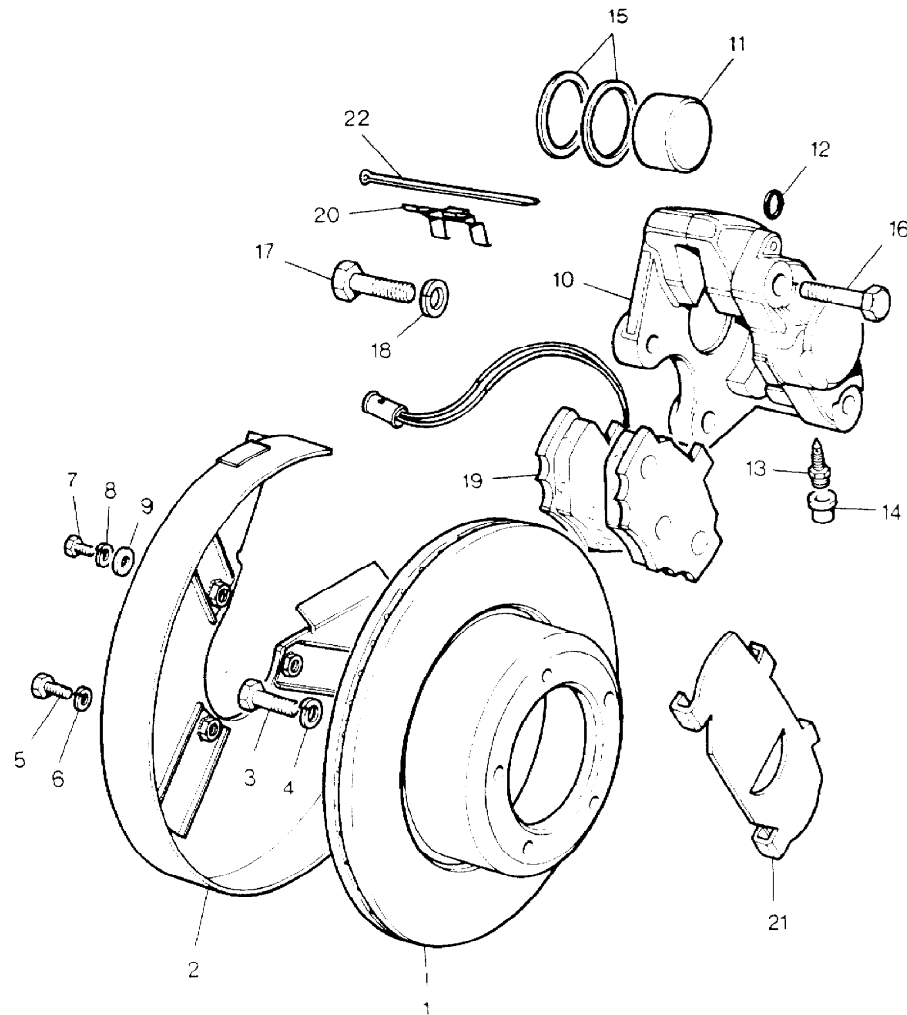

MODEL RANGE ROVER
BLOCK TS 5620
PAGE HB 4

BRAKES - REAR BRAKES - NON ABS

ILL	PART NO	DESCRIPTION	QTY	REMARKS
1	FTC461	Brake Disc	2	
2	NRC7062	Mudshield For Brake Disc RH	1	
	NRC7063	Mudshield For Brake Disc LH	1	
3	AFU1180	Bolt)Fixing	10	
4	WM600061L	Spring Washer)Disc	10	
5	255207	Screw	2	
6	WM600041L	Spring Washer	2	
7	SH604071L	Screw	8	
8	WL106001L	Spring Washer	8	
9	WA106041L	Plain Washer	8	
10	RTC5889	Brake Caliper RH	1	
	RTC5890	Brake Caliper LH	1	
11	606696	+Piston	4	
12	RTC1137	+Seal	2	
13	RTC1526	+Bleed Nipple	2	
14	594091	+Dust Cover	2	
15	AEU1547	Seal Kit	2	
16	27H4353L	Special Bolt	2	
17	591065	Bolt	4	
18	WM600071L	Spring Washer	4	
19	RTC4519	Brake Pad (Axle Set) Asbestos	1	)Sensor on
	RTC5762	Brake Pad (Axle Set) Asbestos	1	)LH Pad
	RTC6591	Brake Pad (Axle Set)	1	)Sensor on
	AEU1861	+Anti Rattle Spring	4	)RH Pad
20	591628	Shim Outer LH And Inner RH	2	Non Asbestos
	591629	Shim Outer RH And Inner LH	2	
22	PS610241L	Split Pin	4	

Parts Not Applicable to USA.

326