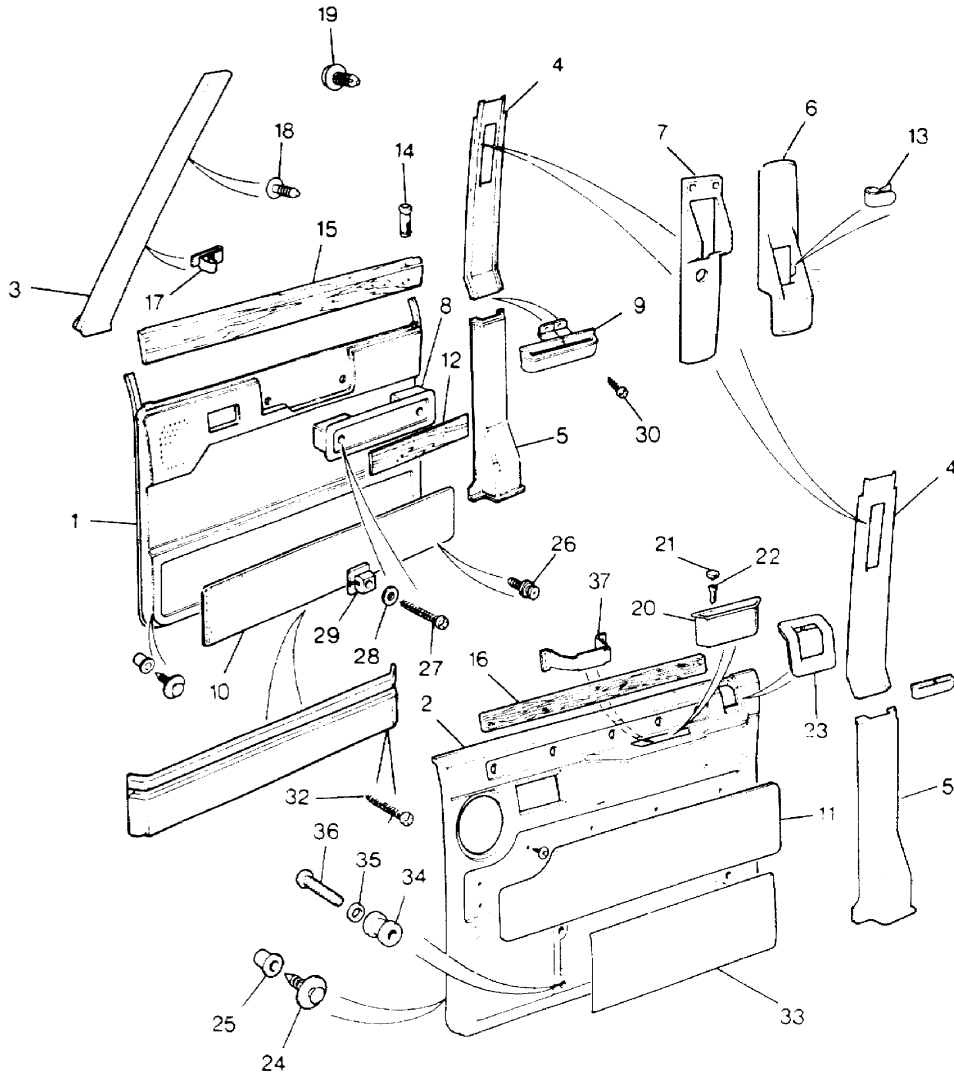

Colour Code

AE - Palamino
LR - Steel Grey
LUL - Winchester Grey

RUN - Bokhara
SUA - Sorrell Brown

Parts Not Applicable to USA.