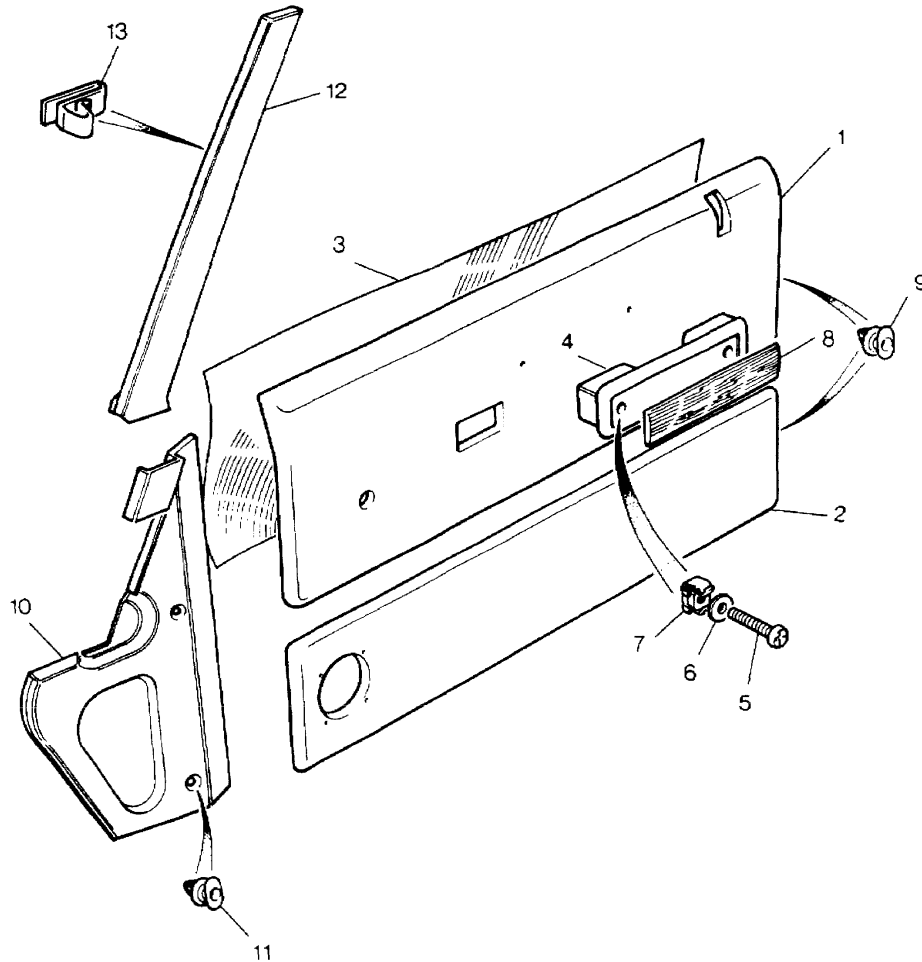

Colour Code:  
SUA Sorrell Brown  
RUN Bokhara.

\* 6mm Fixings )Alternatives. Check Before  
\*\* 5mm Fixings )Ordering.

Parts Not Applicable to USA.

MODEL RANGE ROVER  
BLOCK TS6538A  
PAGE PB 2.60

INTERIOR TRIM - FRONT DOOR - CSK ONLY