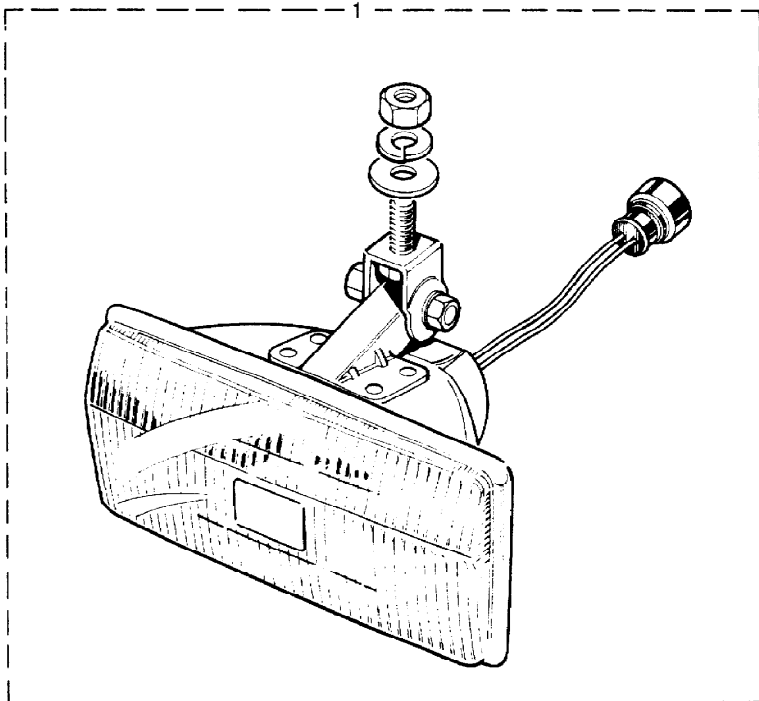

MODEL RANGE ROVER
BLOCK TS 5726
PAGE MA 16

BODY ELECTRICS - AUXILIARY LAMPS FOR SPOILER - 4 DOOR ONLY

ILL	PART NO	DESCRIPTION	QTY	REMARKS
1	PRC5335	Auxiliary Lamp	2	Clear Upto VIN GA450289
	PRC8238	Auxiliary Lamp	2	Clear From VIN GA450290
	PRC5299	Auxiliary Lamp	2	Yellow France Upto VIN GA452103
	PRC8239	Auxiliary Lamp	2	Yellow France From VIN GA452104
	606178	+Bulb	2	
	RTC8922	Fog Lamp	2	Police Vehicles Only
	PRC8240	Auxiliary Lamp	2	CSK Only

Parts Not Applicable to USA.