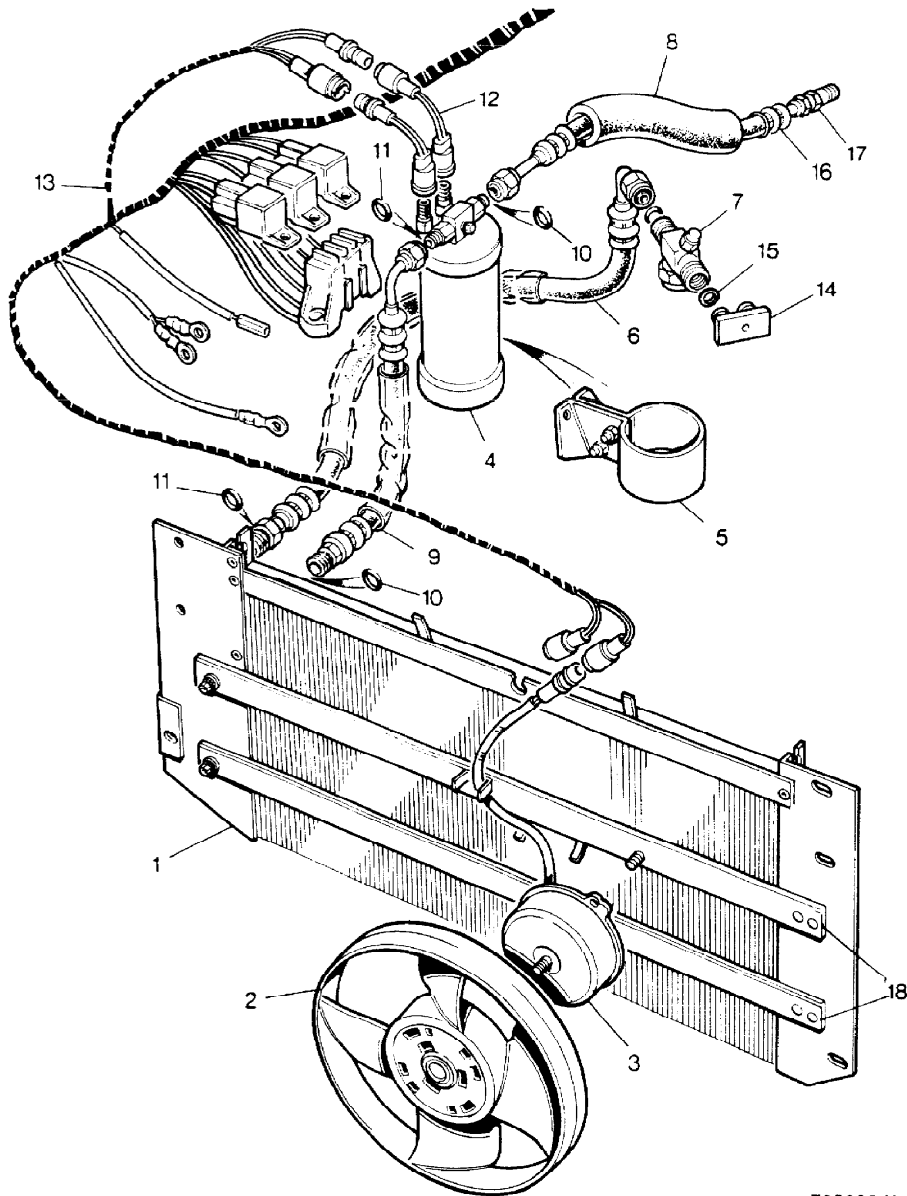

MODEL RANGE ROVER
BLOCK TS 5093/A
PAGE LD 2

AIR CONDITIONING - CONDENSER AND RECEIVER DRIER UP TO VIN GA

ILL	PART NO	DESCRIPTION	QTY	REMARKS
1	MUC6540	Coil Condenser	1	Petrol
	MUC6641	Coil Condenser	1	Diesel
2	AEU3071	Fan Blade	2	
3	AEU3070	Motor for Fan	2	
4	AEU1220	Receiver Drier	1	
5	AEU1221	Clip for Receiver Drier	1	
6	MXC5310	Hose Condenser to Service Valve	1	Petrol
	MUC6643	Hose Condenser to Service Valve	1	Diesel
7	AEU3067	Service Valve	1	
8	AEU3065	Hose Receiver Drier	1	
9	AEU3064	Hose Condenser to Drier	1	Petrol
	MUC6642	Hose Condenser To Drier	1	Diesel
10	AEU1627	O Ring	2	
11	AEU1626	O Ring	2	
12	AEU3068	Switch High Pressure	1	
13	AEU3075	Harness	1	RH Stg
	AEU3072	Harness	1	LH Stg
14	MUC4358	Adaptor	1	
15	RTC7452	Rotolok Ring	2	
16	RTC5906	O Ring	1	
17	RTC5905	End Fitting	1	
18	MUC6542	Bracket-Support Upper	1	
	MUC6543	Bracket-Support Lower	1	

Parts Not Applicable to USA.

TS5093/A