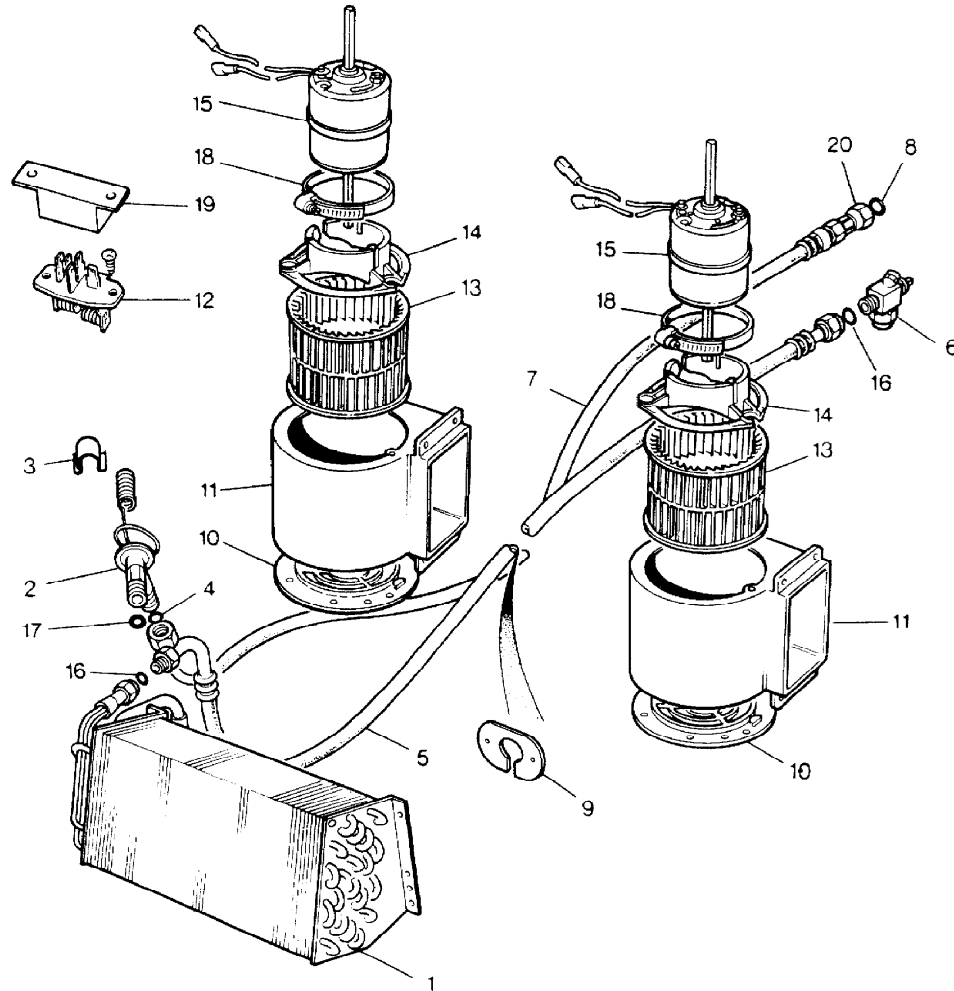

MODEL RANGE ROVER
BLOCK TS 6521
PAGE LD 4.20

AIR CONDITIONING - EVAPORATOR AND BLOWER MOTOR
- FROM VIN FA351033 - UP TO VIN GA

ILL	PART NO	DESCRIPTION	QTY	REMARKS
1	RTC6138	Evaporator Coil	1	RH Stg
	RTC6139	Evaporator Coil	1	LH Stg
2	RTC6143	Expansion Valve	1	
3	AEU1214	Clamp for Expansion Valve	1	
4	AEU1627	O Ring	1	
5	MXC5309	Hose Refrigerant	1	RH Stg)Petrol
	MXC5308	Hose Refrigerant	1	LH Stg)
	RTC6153	Hose Refrigerant	1	RH Stg)Diesel
	RTC6154	Hose Refrigerant	1	LH Stg)
6	AEU3055	Service Valve	1	
7	RTC6146	Hose Precharged	1	RH Stg)Petrol
	RTC6147	Hose Precharged	1	LH Stg)
	RTC6155	Hose Precharged	1	RH Stg)Diesel
	RTC6156	Hose Precharged	1	LH Stg)
8	AEU1626	O Ring	1	
9	AEU1218	Bracket	1	
10	RTC4432	End Cover Blower Housing	2	
11	AEU1746	Blower Housing	2	
12	MXC4961	Resistor	1	
13	AEU1224	Wheel Blower Motor	2	
14	AEU3048	Motor Mounting	2	
15	RTC6142	Motor	2	
16	AEU1628	O Ring	2	
17	AEU3056	O Ring	1	
18	RTC7470	Clamp	2	
19	MXC3099	Resistor Cover	1	
20	MTC8500	Self Sealing Coupling	1	

Parts Not Applicable to USA.