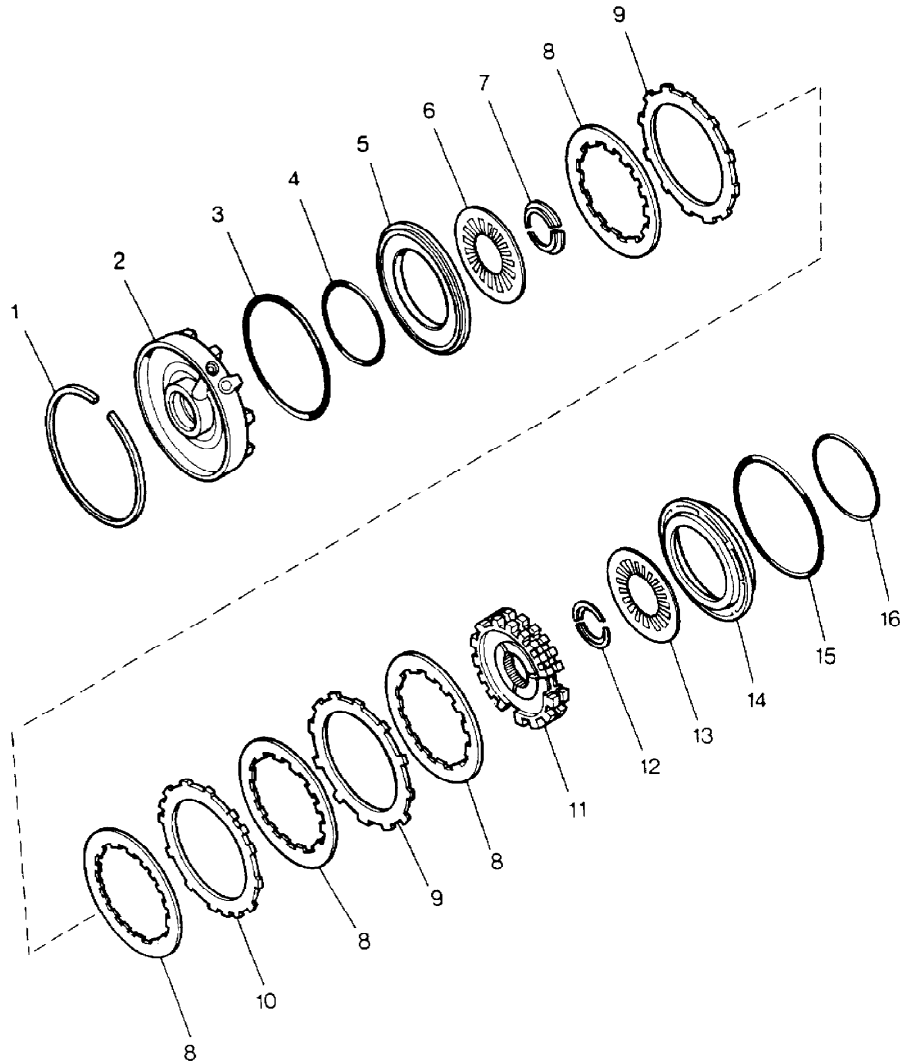

MODEL RANGE ROVER
BLOCK TS 6047
PAGE CC A 12

AUTOMATIC TRANSMISSION - ZF - BRAKE 'C-C'

ILL	PART NO	DESCRIPTION	QTY	REMARKS
1	RTC5173	Snap Ring	1	
2	RTC5174	Centreing Plate	1	
3		O Ring	1	NSS **
4		O Ring	1	NSS **
5	RTC5175	Piston	1	
6	RTC5176	Disc Spring	1	
7	RTC5177	Stop Ring	1	
8	RTC5122	Lined Clutch Plated	4	
9	RTC5126	Clutch Plate	4	
10	RTC5123	End Disc	1	
11	RTC5178	Free Wheel	1	
12	RTC5177	Stop Ring	1	
13	RTC5176	Disc Spring	1	
14	RTC5179	Piston	1	
15		O Ring	1	NSS **
16		O Ring	1	NSS **

NSS = Not Supplied Separately

** Part of Gaskets And Seals Kit RTC5100

Parts Not Applicable to USA.

206