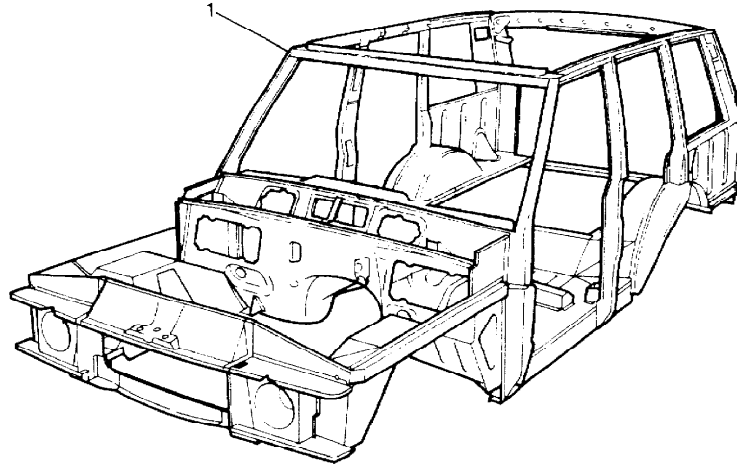

MODEL RANGE ROVER
BLOCK TS 5745
PAGE NC 2.55

BODY FRAME - 4 DOOR FROM INTRODUCTION OF VIN GA441004

ILL	PART NO	DESCRIPTION	QTY	REMARKS
1	MXC8352	Body Frame Assembly	1	Upto VIN HA
	MXC9646	Body Frame Assembly	1	From VIN HA

Not Interchangeable With GA Year
Models With Alluminium Floor.

Parts Not Applicable to USA.

TS5745