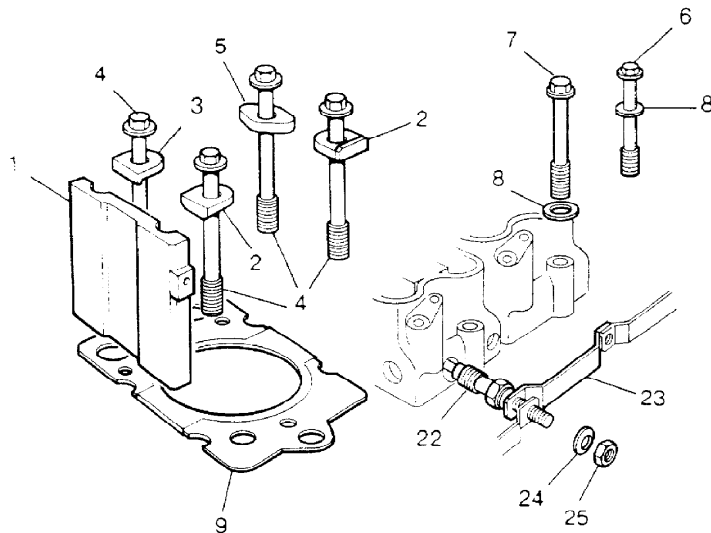

ILL	PART NO	DESCRIPTION	QTY	REMARKS
1	AEU2082L	End Cover	2	
2	AEU2080L	Clamp	5	
3	AEU2079L	Clamp	2	
4	AEU2078L	Bolt-M12	10	
5	AEU2081L	Clamp	3	
6	AEU2083L	Bolt M12	4	
7	AEU2085L	Bolt M12	4	
8	WB112081L	Plain Washer M12x22x2	8	
9	BAU5092L	Gasket-Cyl.Head-1.42mm	A/R)	
	BAU5093L	Gasket-Cyl.Head-1.52mm	A/R)	See Note
	BAU5094L	Gasket-Cyl.Head-1.62mm	A/R)	
10	RTC4892	Gasket-Rocker Covers	4	**
11	RTC6449	Rocker Cover-Front-Oil Fill	1	
12	AEU2091L	Sealing Washer-Oil Filler	2	**
13	AEU2090L	Filler Cap-Oil	1	
14	RTC6450	Rocker Cover-Intermediate	2	
15	AEU2094L	Sealing Washer	2	**
16	AEU2202L	Adaptor	2	
17	RTC6451	Rocker Cover-Rear	1	
18	AEU2093L	Sealing Washer	4	**
19	AEU3043L	Nut-Covers/Heads	4	
20	BAU5090L	Hose-Breather	1	
21	BAU5091L	Connector-Breather Hose	2	
22	ERC8648	Glow Plug	4	
23	RTC6674	Conductor-Glow Plug	3	
24	WA105001L	Plain Washer	4	
25	NH105041L	Nut M5	4	

NOTE: Gasket Thickness Is Determined From Workshop Manual.

** Part Of Kit RTC4993

Parts Not Applicable to USA.