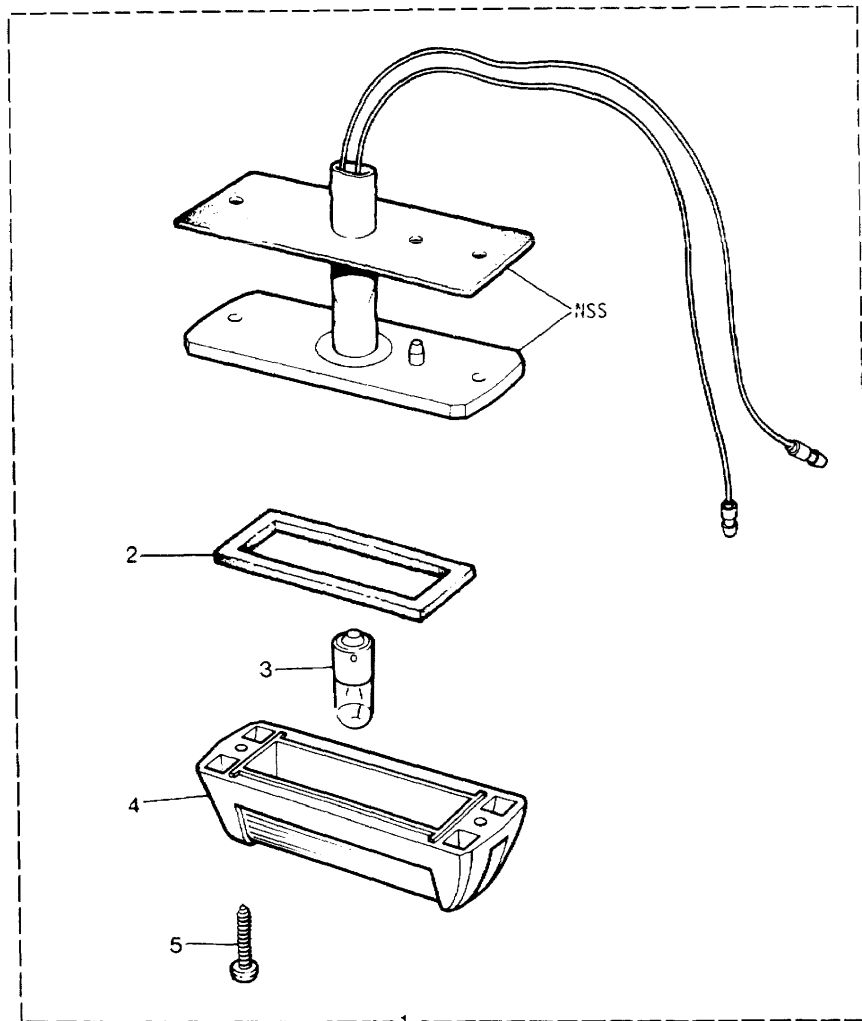

MODEL RANGE ROVER
BLOCK TS 5325
PAGE MA 10

BODY ELECTRICS - REAR NUMBER PLATE LAMP

ILL	PART NO	DESCRIPTION	QTY	REMARKS
1	PRC3824	REAR NUMBER PLATE LAMP	2	*
	PRC6066	REAR NUMBER PLATE LAMP	2	**
2	RTC3830	+Gasket	2	
3	575312	+Bulb	2	*
	570829	+Bulb	2	**
4	RTC3831	+Lens	2	
5	RTC3832	+Screw	4	

* Upto Vehicle No CA274120 - 2 Door
CA273922 - 4 Door

** From Vehicle No DA274121 - 2 Door
DA273923 - 4 Door

Parts Not Applicable to USA.

405