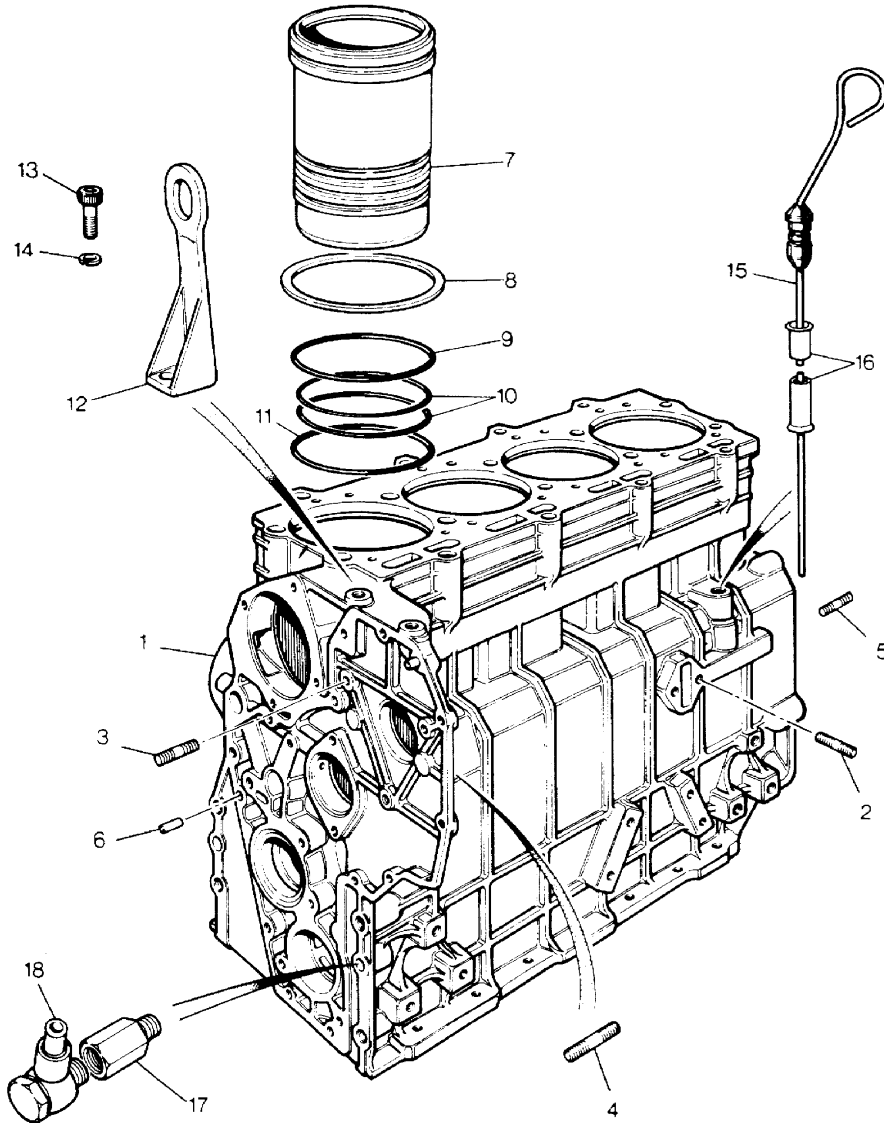

MODEL RANGE ROVER
BLOCK TS 6838
PAGE BA DT 22

ENGINE - 2500 TURBO DIESEL - CYLINDER BLOCK

ILL	PART NO	DESCRIPTION	QTY	REMARKS
1	RTC6649	CYLINDER BLOCK ASSY	1	
2	RTC6762	+Stud M8-Fuel Pump	2	
3	RTC6763	+Stud M8-Injector Pump	2	
4	RTC6764	+Stud M8-Injector Pump	1	
5	RTC6761	+Stud M8-Flywheel Housing	6	
6	AEU2180L	+Dowel-Front Cover	2	
7	AEU2001L	Cylinder Liner	4	
8	AEU2272L	Shim-0.15mm	A/R	
	AEU2273L	Shim-0.20mm	A/R	
	AEU2290L	Shim-0.23mm	A/R	
9	STC159	O Ring-Top-Brown (1.78)	4	*
10	RTC6766	O Ring-Middle-Black (2.62)	8	*
11	RTC6765	O Ring-Bottom-Brown (2.62)	4	*
12	AEU2288L	Front Lifting Eye	1	
13	SS110451L	Screw M10x45mm-Socket Head	1	
14	WL110001L	Spring Washer	1	
15	RTC6663	Dipstick	1	
16	AEU2796L	Tube-Dipstick	1	
17	RTC6647	Adaptor	1	
18	RTC6648	One Way-Valve	1	

* Part Of Kit STC158

Parts Not Applicable to USA.

TYPICAL ILLUSTRATION

TS 6838