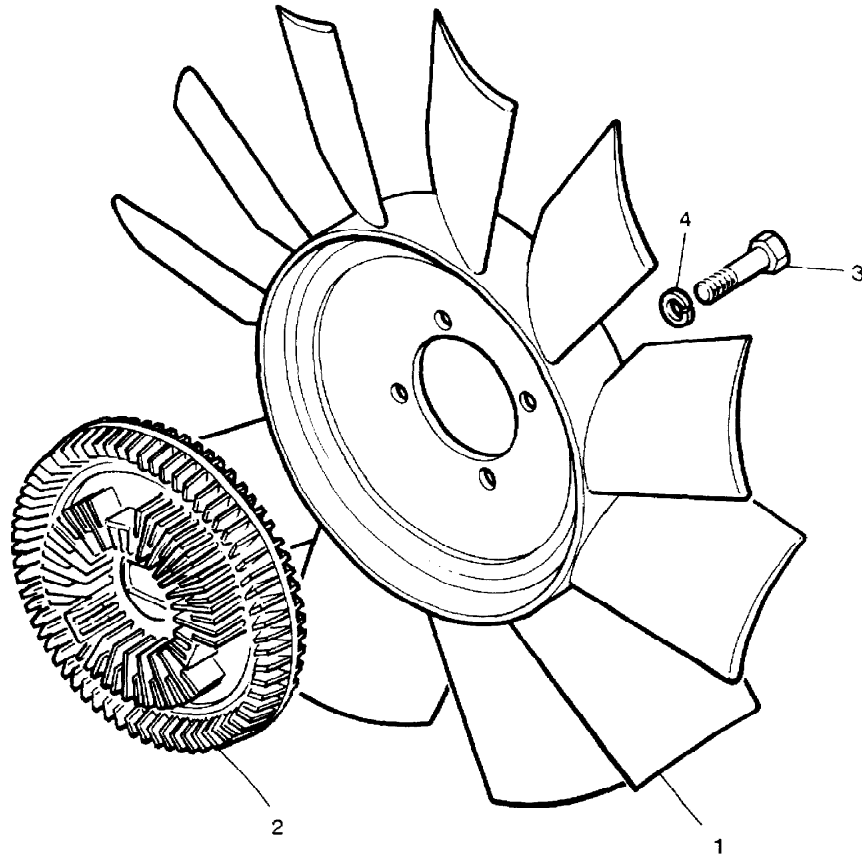

MODEL RANGE ROVER
BLOCK TS 5581A
PAGE BB DT 6

ENGINE 2400 TURBO DIESEL - FAN & VISCOUS DRIVE

ILL	PART NO	DESCRIPTION	QTY	REMARKS
1	ETC1275	Fan-11 Blades-17"	1	
2	ETC1260	Viscous Drive	1	
3	SH505051L	Screw 5/16"UNC x5/8"	4	
4	587405	Plain Washer	4	

Parts Not Applicable to USA.

TS 5581A