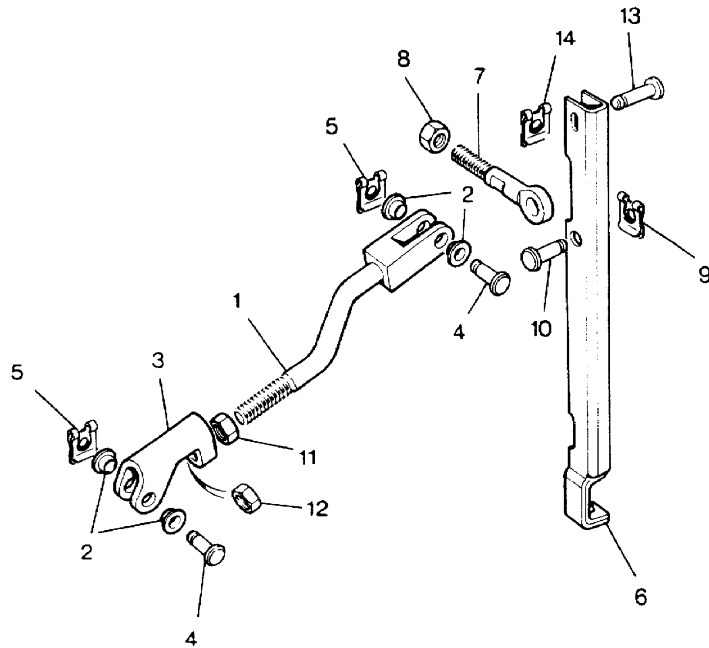

\*Part of Gasket Kit RTC3890

NOTE: Part Of Assembly

Parts Not Applicable to USA.

MODEL RANGE ROVER  
BLOCK TS 5652  
PAGE DD 6

TRANSFER GEARBOX-LT230T-GEARCHANGE & DIFFERENTIAL LOCK

ILL	PART NO	DESCRIPTION	QTY	REMARKS
1	FRC6000	Connecting Rod Assembly	1	
2	FRC4499	Bushes	4	
3	FRC8075	Clevis-Con Rod	1	
4	FRC8767	Pin	2	
5	FRC8548	Split Pin	2	
6	FRC8204	Diff Lock Arm	1	
7	FRC8202	Pivot Pin	1	
8	NH108041L	Nut M8	1	
9	FRC8548	Pin	2	
10	FRC8547	Pin	1	
11	NY108041L	Nut	1	
12	NT108041L	Nut	1	
13	FRC8768	Clevis Pin	1	
14	FRC8769	Safety Clip	1	