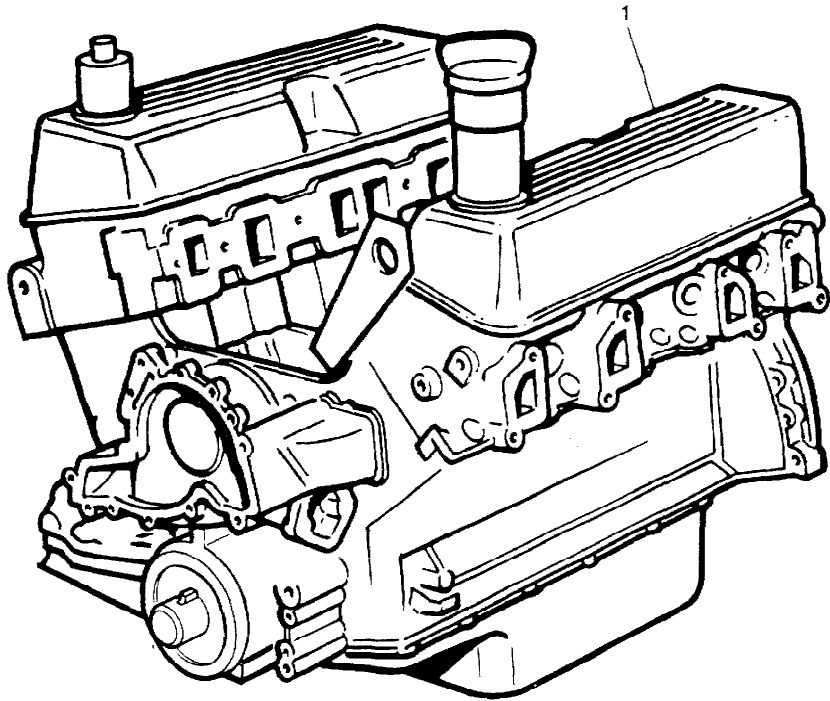

MODEL RANGE ROVER
BLOCK VS 2147
PAGE BA VI 2

ENGINE (E.F.I.) - STRIPPED ENGINES

ILL	PART NO	DESCRIPTION	QTY	REMARKS
1	RTC4593N	Stripped Engine Assembly 9.35:1 CR 3.5 Engine	1	Engines 24D 25D
	RTC4593R	Stripped Engine Assembly 9.35:1 CR 3.5 Engine	1	
	RTC4602N	Stripped Engine Assembly 8.13:1 CR 3.5 Engine	1	Engines 22D 23D
	RTC5268N	Stripped Engine Assembly 8.13:1 CR 3.5 Engine	1	Engines 31D
	RTC6414N	Stripped Engine Assembly 8.13:1 CR 3.9 Engine	1	Engines 38D* 37D
	RTC6748N	Stripped Engine Assembly 9.35:1 CR 3.9 Engine	1	Engines 35D 36D

Less Electrics, Water Pump, Manifolds, Plenum Chamber,
Fuel Injectors, Ram Housing, Engine Mountings,
Flywheel & Clutch, Power Stg Pump Etc.

* Different Sump to NAS.

Parts Not Applicable to USA.

62