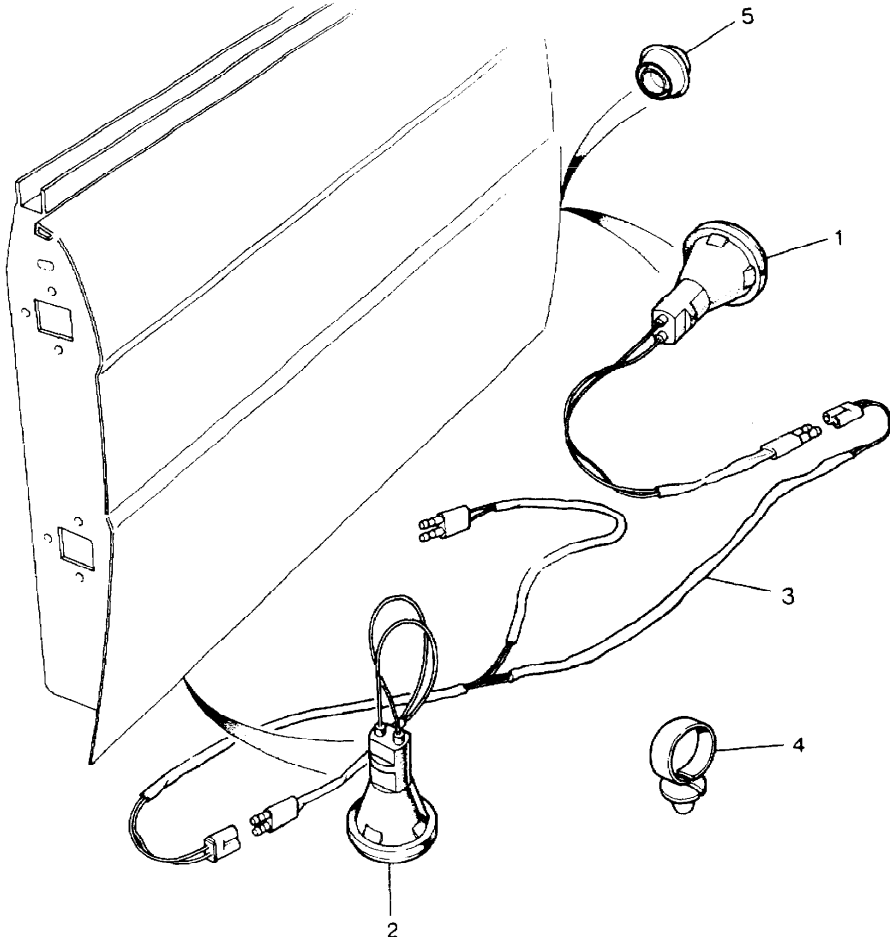

MODEL RANGE ROVER
BLOCK TS 5747
PAGE MA 18

BODY ELECTRICS - DOOR LAMPS

ILL	PART NO	DESCRIPTION	QTY	REMARKS
1	PRC4801	Door Opening Lamp	2	Red Upto VIN GA
	PRC8077	Door Opening Lamp	2	Red From VIN GA
2	PRC4811	Door Puddle Lamp	2	White Upto VIN GA
	PRC8076	Door Puddle Lamp	2	White From VIN GA
3	PRC4802	Cable Assembly Door Lamps	2	
4	PRC5273	Cable Retaining Clip	10	
	PRC5274	Cable Retaining Clip	4	
5	338023	Rubber Plug	4	)When Puddle)Lamps Are Not)Fitted.

Parts Not Applicable to USA.

409