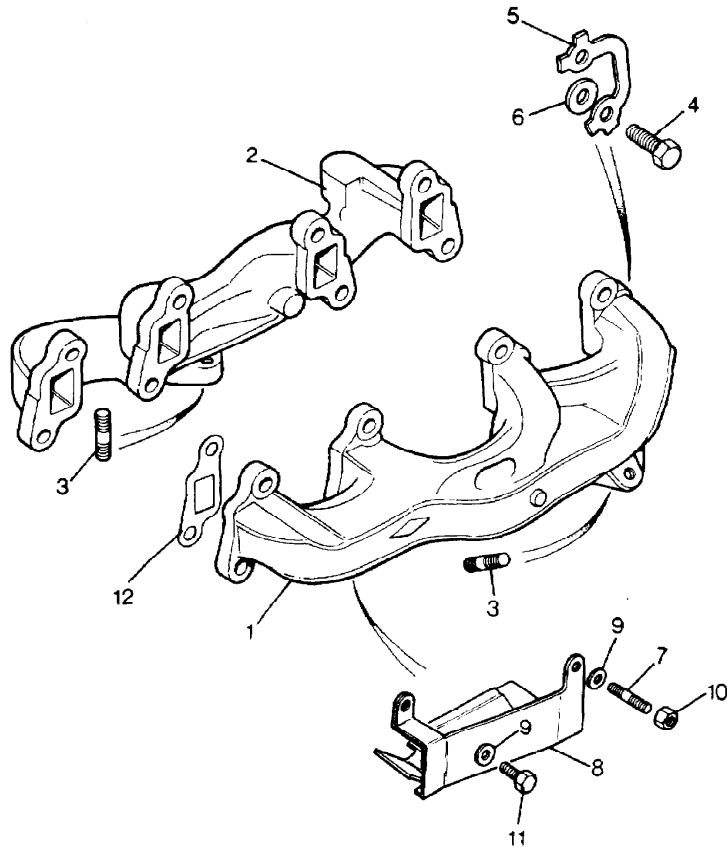

Parts Not Applicable to USA.

34

MODEL RANGE ROVER  
BLOCK TS 5704A  
PAGE BD VC 10

ENGINE - (CARB) - EXHAUST MANIFOLD

ILL	PART NO	DESCRIPTION	QTY	REMARKS
1	ERC5068	EXHAUST MANIFOLD ASSY LH	1	Engines 28D, 29D
2	ERC3102	EXHAUST MANIFOLD ASSY RH	1	
3	252623	Stud, 5/16"UNF x 1.1/2"	6	
4	SH506095L	Screw 3/8"UNC x 1.1/8"	15	
5	ERC7321	Lockwasher	8	
6	3036L	Plain Washer	16	
7	ERC3458	Stud 5/16"UNF x 1/13"	1	
8	ERC5786	Heat Shield, Starter	1	
9	RTC613	Plain Washer	2	
10	NH605041L	Nut	1	
11	SH605051L	Screw	1	
12	ERC3606	Gasket-Exhaust Manifold	8	