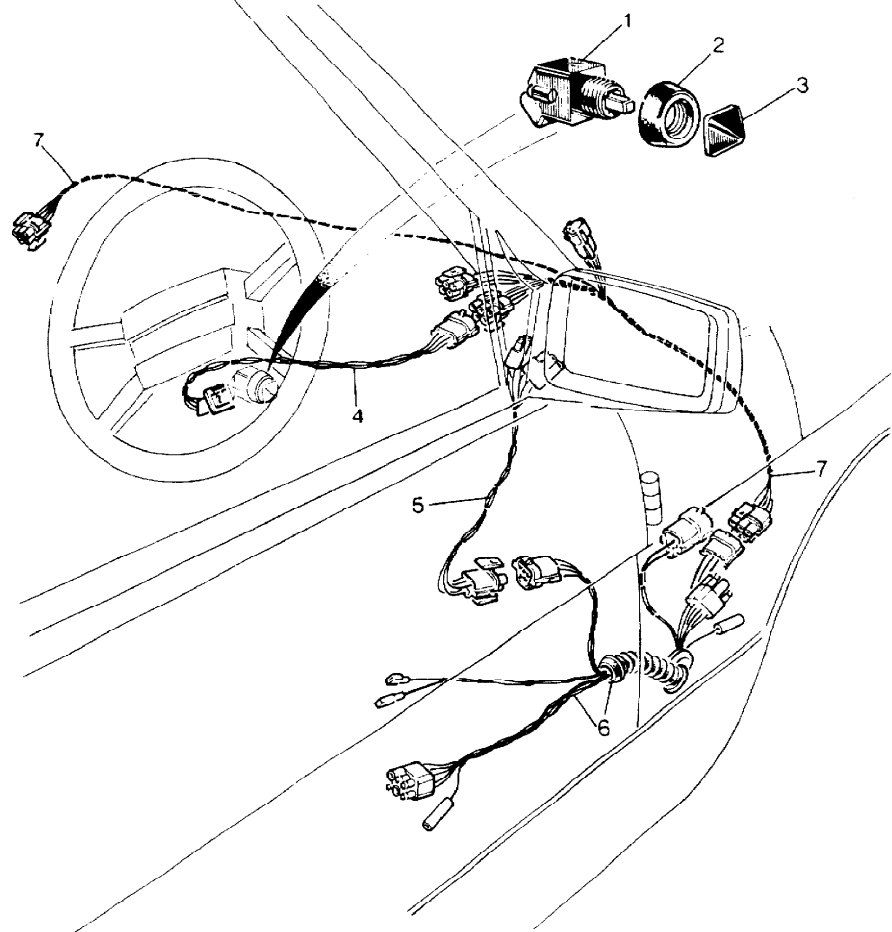

Parts Not Applicable to USA.

440

MODEL RANGE ROVER  
BLOCK TS 5363/A  
PAGE MB 22

BODY ELECTRICS - ELECTRIC SWITCH/HARNESSES  
UPTO VEHICLE NO CA 273922 - 4 DOOR

ILL	PART NO	DESCRIPTION	QTY	REMARKS
1	DRC2481	Switch Mirror Adjustment	2	
2	PRC4273	Locking Ring Switch	2	
3	DRC2495	Knob For Switch	2	
4	PRC4955	Cable Assembly Switch To Mirror RH	1	
	PRC4955	Cable Assembly Switch To Mirror LH	1	
5	PRC4272	Mirror Link Lead	2	
6	PRC4718	Cable Assembly Window Lift And Central Locking	2	
7	PRC4939	Cable Assembly Electric Windows	1	