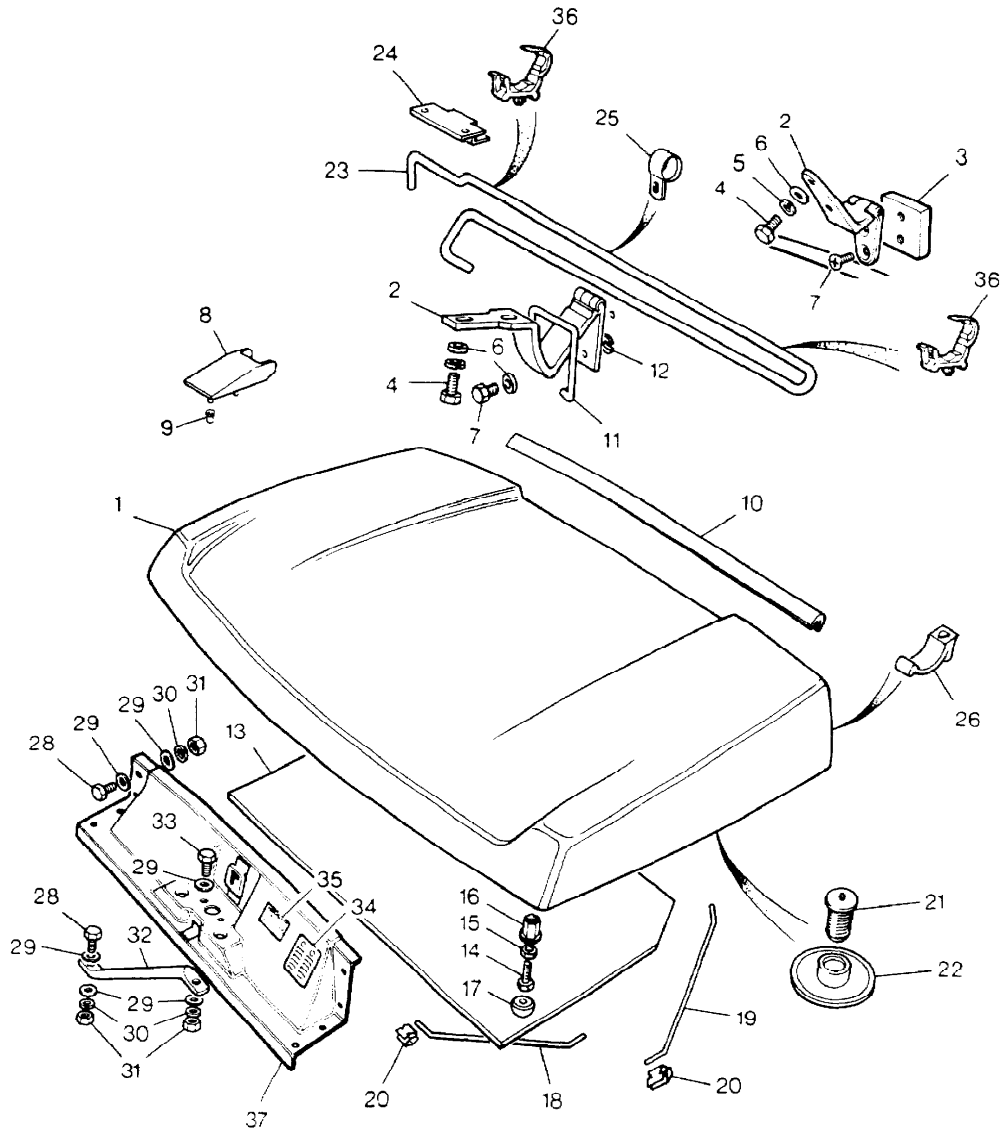

MODEL RANGE ROVER
BLOCK TS 6875
PAGE ND 2.02

EXTERIOR PANELS - BONNET AND LOCKING PLATFORM - CONTINUED

ILL PART NO	DESCRIPTION	QTY	REMARKS
22	MTC6927 Button Clip	A/R	
23	MUC5482 Torsion Bar	2	
24	MXC5230 Bracket Torsion Bar	2	
25	13H8702L Clip	2	
26	MXC6928 Button Clip	A/R	
27	MXC6500 Bonnet Locking Platform	1	
28	255206 Screw	5	
29	3831L Plain Washer	16	
30	WM600041L Spring Washer	8	
31	NH604041L Nut	8	
32	390404 Cross Brace LH	1	
	390403 Cross Brace RH	1	
	MXC5603 Cross Brace	2	
33	255211 Screw	1	
34	393270 E Marked Label-Door Locks	1	
	MRC168 E Marked Label-Suppression	1	
35	MUC8975 Label-Engine Oil Diesel	1	Upto VIN CA274120
36	MXC3426 Clip-Torsion Bar	2	
37	MXC6500 Bonnet Platform	1	

Parts Not Applicable to USA.

TS6875