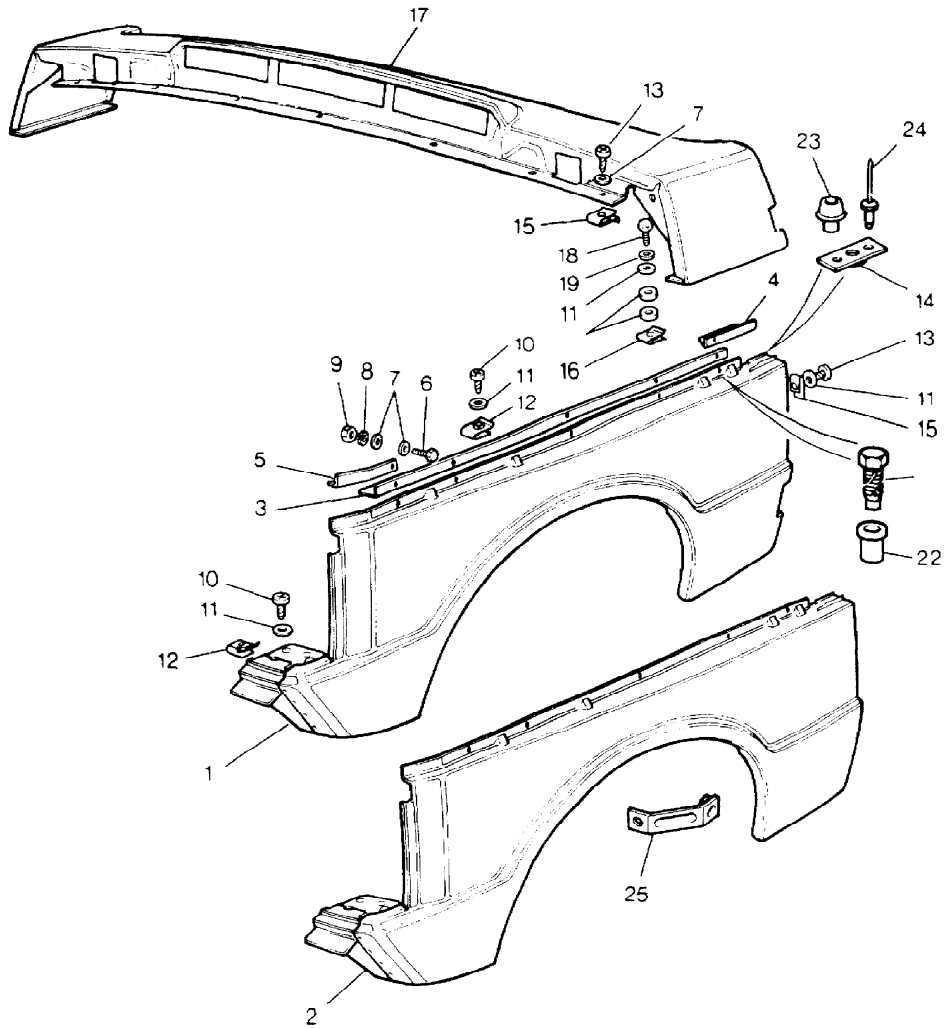

MODEL RANGE ROVER
BLOCK TS 6107/D
PAGE ND 8.02

EXTERIOR PANELS - FRONT WINGS & DECK

ILL	PART NO	DESCRIPTION	QTY	REMARKS
17	MRC9805	Deck Panel LH Stg)	1	Upto VIN CA274120
	MXC4955	Deck Panel LH Stg)2 Door	1	From DA274121
		)		Upto VIN FA374641
	MXC8061	Deck Panel LH Stg)	1	From FA374642
	MXC4956	Deck Panel RH Stg)	1	)Upto VIN
	MXC8061	Deck Panel LH Stg)	1	)FA374641
	MXC8058	Deck Panel RH Stg)4 Door	1	)From VIN
	MXC8057	Deck Panel LH Stg)	1	)FA374642
	MXC9595	Deck Panel RH Stg)	1	CSK Only
18	SH604081L	Screw	4	Upto VIN CA274120
	BH105067L	Screw	4	From VIN DA274121
19	WM600041L	Spring Washer	4	
20	349931	Nylon Washer	8	
21	GG106251	Screw	4	
22	NN106021	Nutsert	4	
23	338023	Grommet Aerial Hole	1	
24	RU608183L	Rivet	8	
25	MXC1097	Stay	2	

Parts Not Applicable to USA.