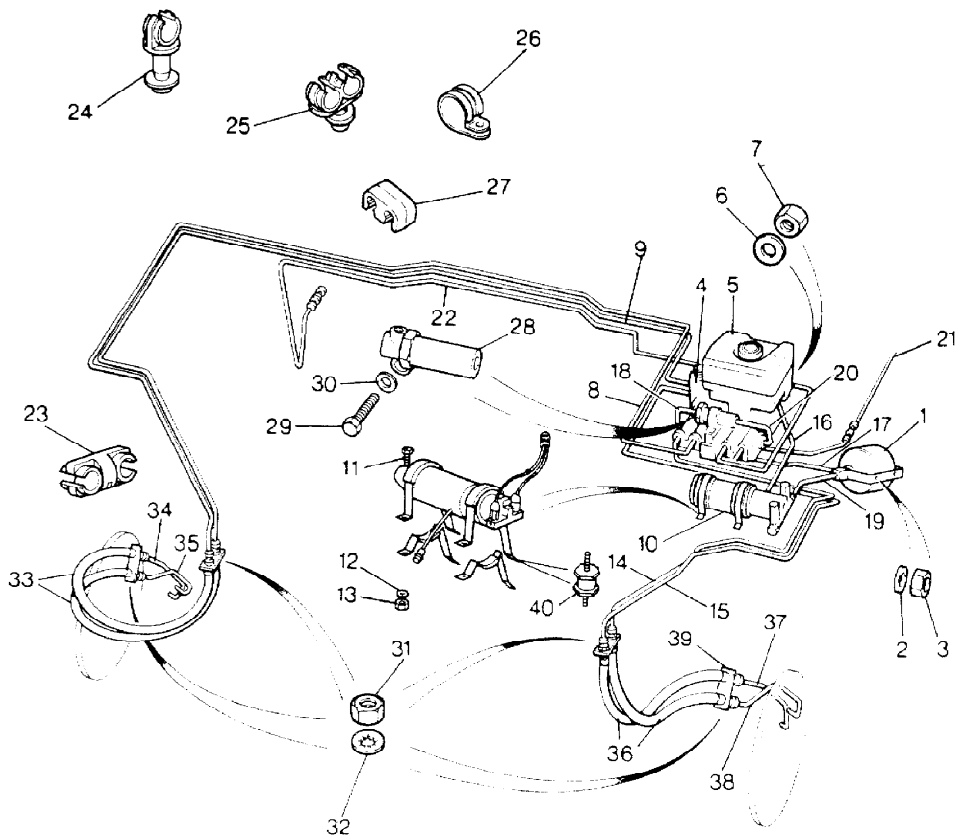

ILL	PART NO	DESCRIPTION	QTY	REMARKS
20	NTC7282	Brake Pipe Booster to PRCV Valve LH	1	
21	NTC5949	Brake Pipe Booster to Rear Connector LH	1	
22	NTC7287	Brake Pipe Booster to Rear Connector RH	1	Upto VIN GA450032
	NTC7860	Brake Pipe Booster to Rear Connector RH	1	From VIN GA450033
	SP910201L	Screw)	1	
	WM702001L	Spring Washer)Fixing RH	1	
	257011	Nut)Brake Pipe	1	
	509412	Fixing Clip)	1	
23	NTC5027	Pipe Clip	A/R	
24	79124	Pipe Clip	5	
25	79125	Pipe Clip	9	
26	AEU1452	Pipe Clip	1	
27	AAU7803	Pipe Clip	4	
28	NTC6868	Pressure Reducing Valve	1	
	NRC4251	Tee Piece	1	
29	SH106101L	Screw)Fixing	1	
30	WA106041L	Plain Washer)Valve	1	
31	CRC1487	Nut)Fixing	8	
32	WE110001L	Shakeproof Washer)Flexible	8	
		)Jump Hose		
33	NRC4401	Flexible Jump Hose RH	2	
34	NRC4408	Brake Pipe Jump Hose to Caliper RH Secondary	1	)Upto VIN)GA434112
	NTC8097	Brake Pipe Jump Hose to Caliper RH Secondary	1	)From VIN)GA434113
35	NRC4410	Brake Pipe Jump Hose to Caliper RH Primary	1	)Upto VIN)GA433412
	NTC8096	Brake Pipe Jump Hose to Caliper RH Primary	1	)From VIN)GA433413
36	NRC4401	Flexible Jump Hose LH	2	
37	NRC4409	Brake Pipe Jump Hose to Caliper LH Secondary	1	)Upto VIN)GA433521
	NTC8099	Brake Pipe Jump Hose to Caliper LH Secondary	1	)From VIN)GA433422
38	NRC4411	Brake Pipe Jump Hose to Caliper LH Primary	1	)Upto VIN)GA433405
	NTC8098	Brake Pipe Jump Hose to Caliper LH Primary	1	)From VIN)GA433406
39	FTC1362	Bracket Jump Hose RH	1	
	FTC1363	Bracket Jump Hose LH	1	
40	NRC9773	Flexible Bush	4	

TS 6427A