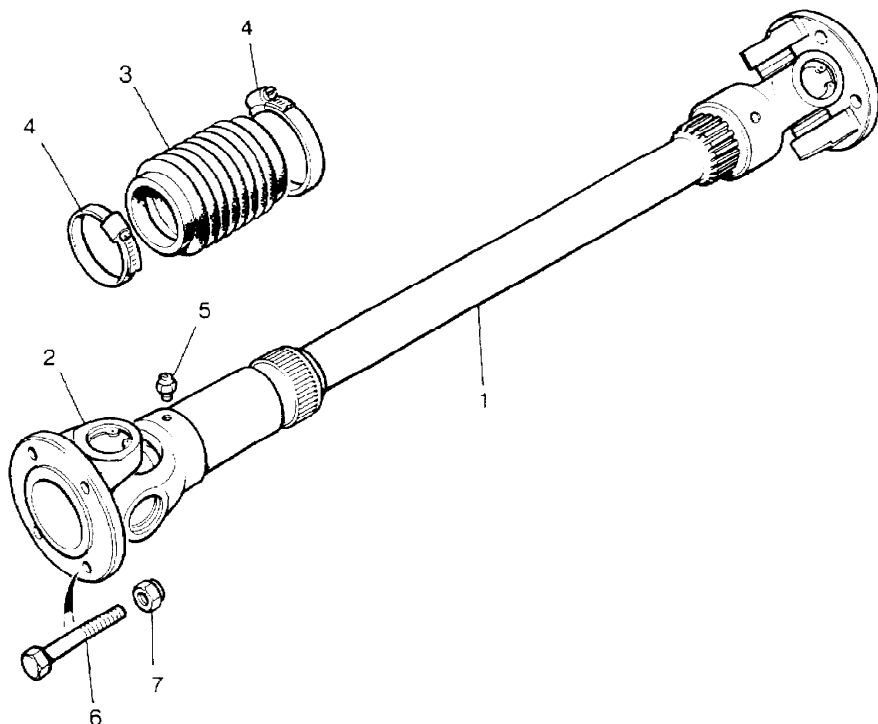

Parts Not Applicable to USA.

250

MODEL RANGE ROVER  
BLOCK TS 5595/C  
PAGE EA 10

FRONT AXLE - SHAFTS AND CV JOINT

ILL	PART NO	DESCRIPTION	QTY	REMARKS
	571895	HALF SHAFT & CONSTANT VELOCITY JOINT ASSEMBLY RH	1	)
	571896	HALF SHAFT & CONSTANT VELOCITY JOINT ASSEMBLY LH	1	)Suffix 'A'
1	606662	+Front Half Shaft RH	1	)Upto VIN
	606663	+Front Half Shaft LH	1	)EA305589
2	606665	+Constant Velocity Joint For Half Shaft	2	)
3	90606664	+Spacer	2	)
	FRC9518	HALF SHAFT & CONSTANT VELOCITY JOINT ASSEMBLY RH	1	)
	FRC9519	HALF SHAFT & CONSTANT VELOCITY JOINT ASSEMBLY LH	1	)From
	RTC5840	+Front Half Shaft RH	1	)Suffix 'B'
	RTC5842	+Front Half Shaft LH	1	)Axles Onwards
	RTC5843	+Constant Velocity Joint For Half Shaft	2	)From VIN
	RTC5841	+Spacer	2	)EA305590
4	571822	Thrust Sleeve	2	)
5	FRC7065	Swivel Pin Bearing Housing	2	)
6	FRC8528	Bolt	14	)
7	FRC8530	Plain Washer	14	)
8	571718	Oil Seal	2	)
9	FRC2349	Joint Washer	2	)
10	571890	Oil Seal	2	)12.5mm Thick
	FRC2889	Oil Seal	2	)9mm Thick
11	571755	Joint Washer	2	)
12	255205	Bolt	12	)
13	WM600041L	Spring Washer	12	)
14	WA106041L	Plain Washer	12	)
15	FTC943	Hub Cap	2	)From VIN GA