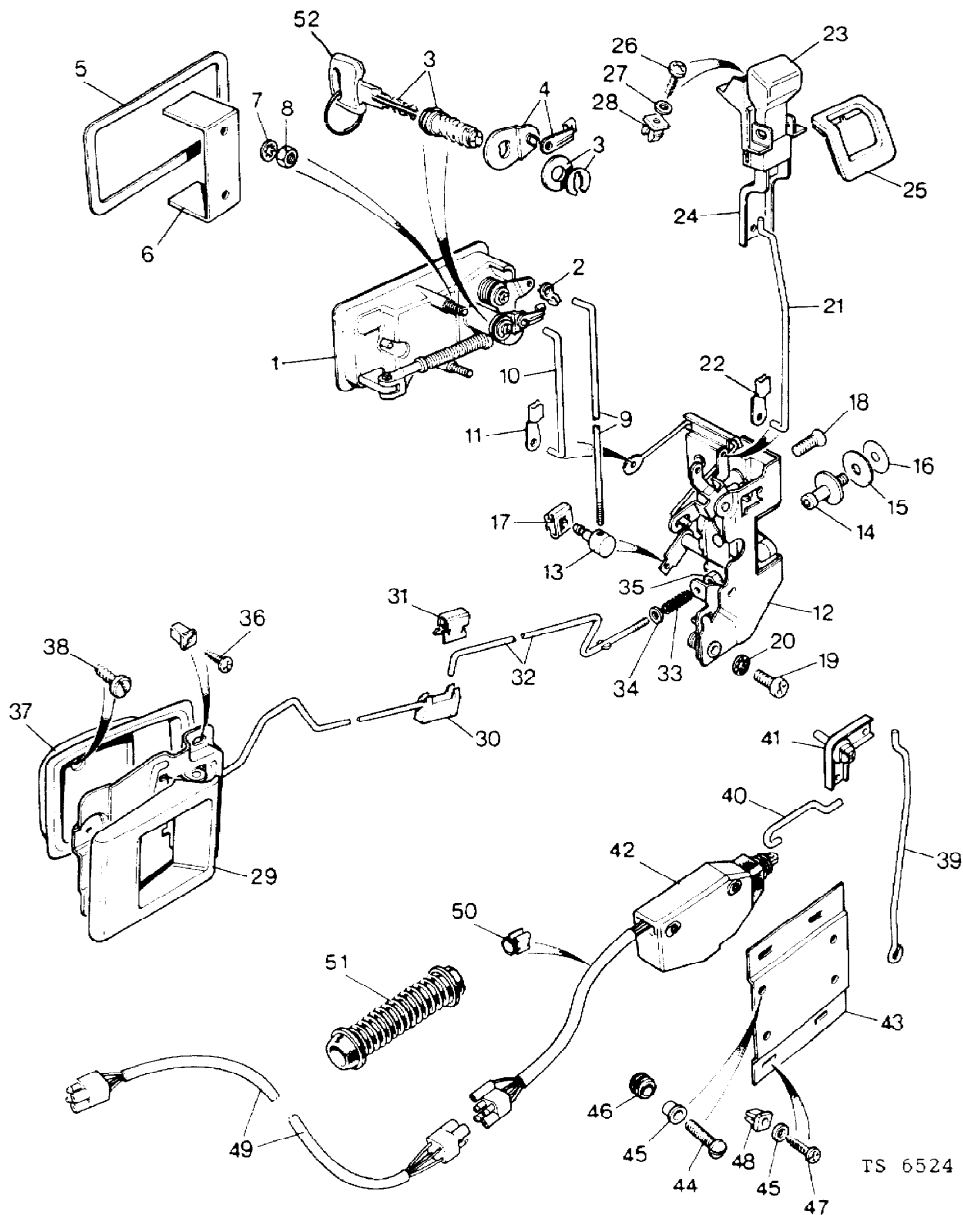

MODEL RANGE ROVER
BLOCK TS 6524
PAGE NE 24.20

BODY - LOCKS AND HANDLES - FRONT - FROM INTRODUCTION OF VIN FA351033

ILL	PART NO	DESCRIPTION	QTY	REMARKS
1	MTC6738	Door Handle RH	1	
	MTC6742	Door Handle LH	1	
2	BFP1265	Anti Rattle Clip	2	
3	RTC5024	Barrel RH	1	)Red Cam)See Note
4	RTC5555	Cam Link Assembly Door Handle	1	)Red)See Note
	RTC5025	Barrel LH	1	)Blue Cam)See Note
	RTC5556	Cam Link Assembly Door Handle	1	)Blue)See Note
5	MXC3178	Seal	2	
6	CZK8207	Bracket Fixing Outer Handle	2	
7	WL700101L	Shakeproof Washer	4	
8	NH910011L	Nut	4	
9	MTC9145	Link External Handle to Lock	2	
10	MTC7029	Link to Locking Barrel	2	
11	MTC9623	Clip	2	
12	MTC7593	Door Latch RH	1	
	MTC7592	Door Latch LH	1	
13	MTC9289	Adjusting Link	2	
14	390448	Striker	2	
15	MWC7677	Gasket Door Striker	2	
16	391591	Shim	2	
17	MTC9290	Clip	2	
18	SF106121L	Screw	4	
19	SE106121L	Screw	2	
20	WF702101L	Shakeproof Washer	2	
21	MWC5124	Link Sill Button to Lock	2	
22	BRC1393	Anti Rattle Clip	2	
23	JRC1775RUN	Sill Button	2	
24	BRC8965PMA	Housing Sill Button	2	
25	MXC4738RUN	Escutcheon Sill Button	2	
26	AB606041L	Drive Screw)Fixing	4	
27	WA104001L	Plain Washer)Sill Button	4	
28	MWC1950	Lokut Nut)	4	

Colour Code:
RUN Bokhara

NOTE: When Replacing RTC5024 & RTC5025 In Lock Remove Circlip On Outer Casing. Withdraw Barrel From Casing And Insert Into Door Handle. Also Replace Cam Link RTC5555 or RTC5556.

Parts Not Applicable to USA.

TS 6524

524