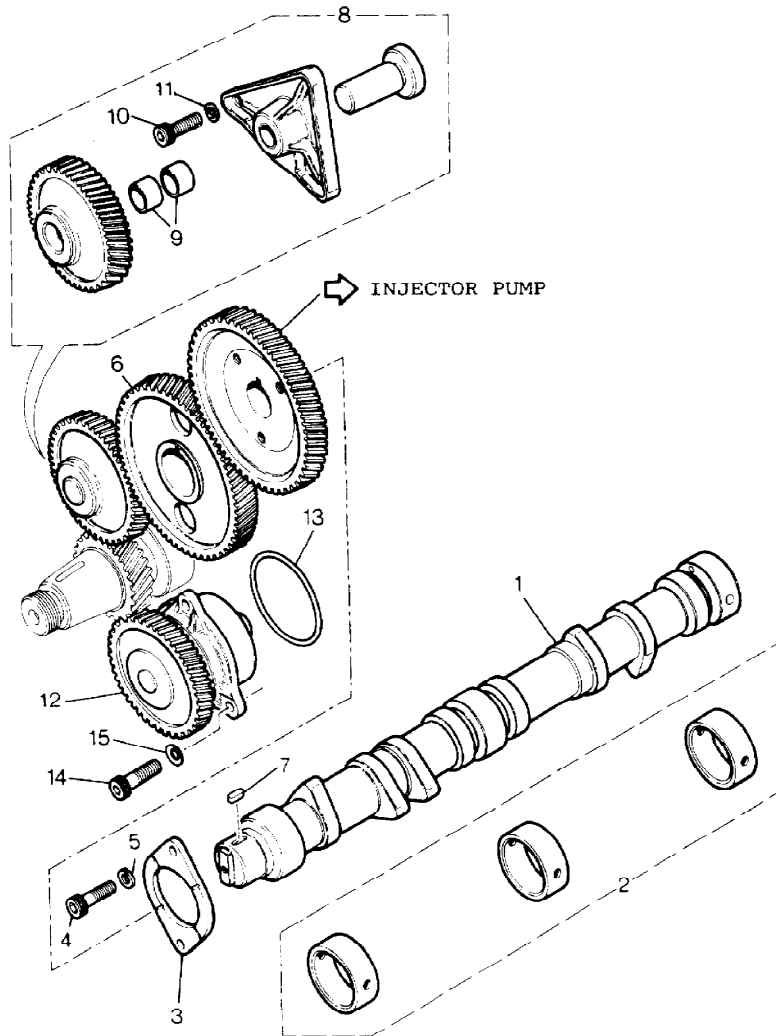

MODEL RANGE ROVER
BLOCK VS 3281
PAGE BA DT 16

ENGINE - 2400 TURBO DIESEL - CAMSHAFT

ILL	PART NO	DESCRIPTION	QTY	REMARKS
1	BAU5313L	Camshaft	1	
2	AEU2134L	Camshaft Bearings	3	STD
	AEU2135L	Camshaft Bearings	3	0.25mm (0.010") U/S
3	AEU2137L	Locating Plate-Camshaft	1	
4	SS108181L	Screw-Plate/Block	2	
5	WL108001L	Spring Washer	2	
6	AEU2139L	Gear-Camshaft	1	
7	AEU2136L	Key-Gear/Camshaft	1	
8	AEU2141L	IDLER GEAR ASSY	1	Suffix A
	RTC6681	IDLER GEAR ASSY	1	Suffix B
9	AEU2142L	+Bush	2	
10	SS108181L	+Screw-Gear/Block	2	
11	WA108051L	+Plain Washer	2	
12	AEU2144L	Oil Pump Assy)**	1	
13	AEU2145L	O Ring-Pump/Block)	1	*
14	SS108181L	Screw M8	3	
15	AEU2146L	Belleville Washer	3	

* Part Of Engine Gaskets/Seals Kit STC158

** AEU2144L Is Being Supplied Without Groove For AEU2145L - Oil Pump Can Be Fitted Without O Ring.

Parts Not Applicable to USA.

115