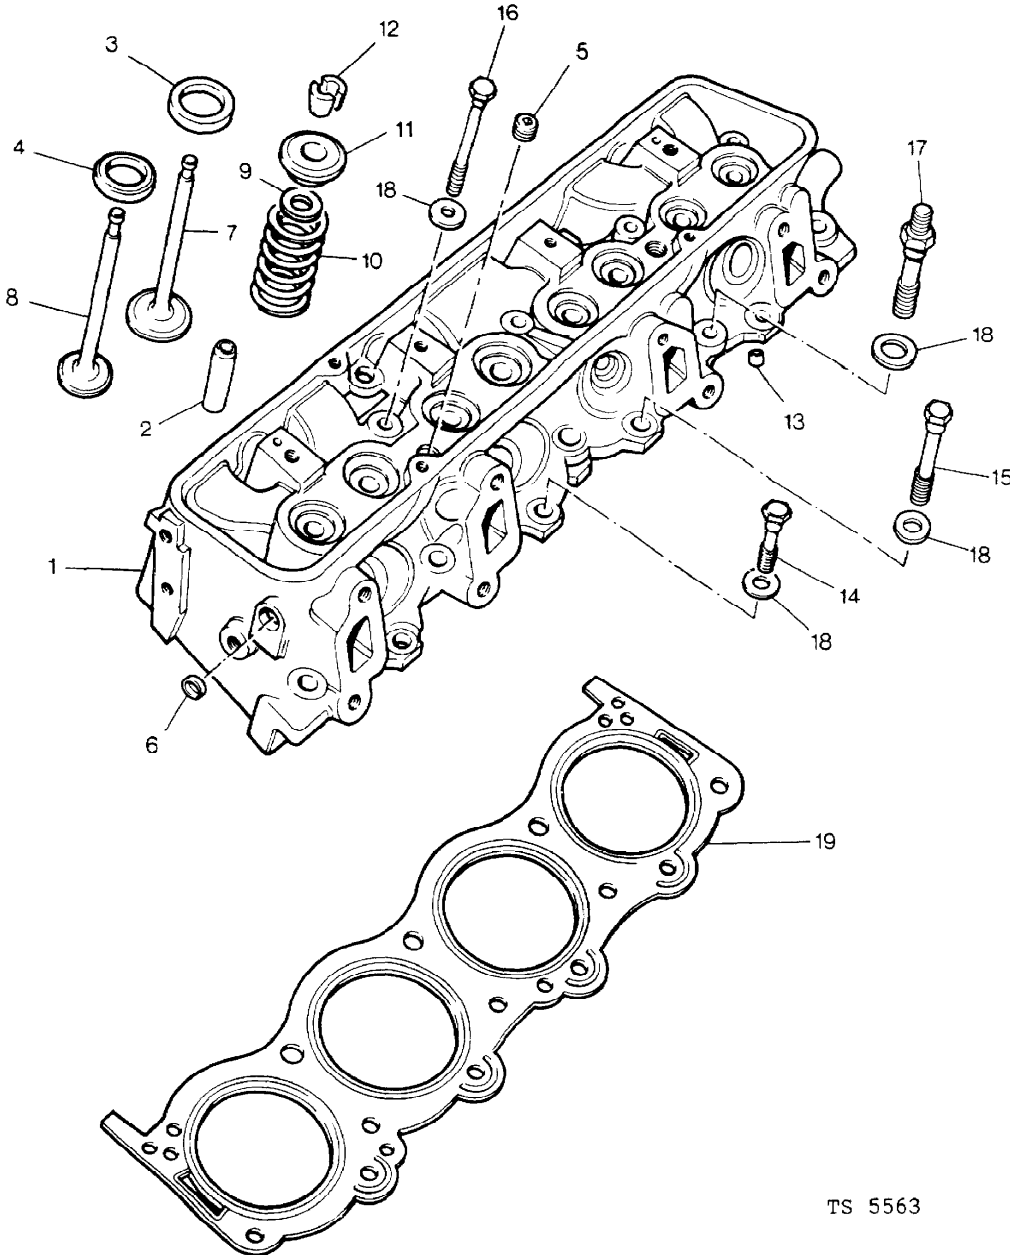

MODEL RANGE ROVER
BLOCK TS 5563
PAGE BC VI 2

ENGINE (E.F.I.) - CYLINDER HEAD

ILL	PART NO	DESCRIPTION	QTY	REMARKS
1	ERC3346	CYLINDER HEAD ASSY - (3.5 ENGINE)	2	
	ETC8622	CYLINDER HEAD ASSY - (3.9 ENGINE)	2	
2	603554	+Valve Guide	16	
3	ERC224	+Insert-Inlet Valve Std	8	
	ERC225	+Insert-Inlet Vlv .010" O/S	8	
4	ERC210	+Insert-Exhaust Valve Std (3.5 Engine)	8	
	ETC8596	+Insert-Exhaust Valve Std (3.9 Engine)	8	
	ERC211	+Insert-Exht Vlv .010" O/S	8	
5	602123	+Core Plug	4	
6	602289	+Cup Plug	4	
7	ERC9088	Inlet Valve	8	
8	614089	Exhaust Valve (3.5 Engine)	8	
	ETC8684	Exhaust Valve (3.9 Engine)	8	
9	ERC7865	Seal-Inlet Valve Stem	8	*
10	UKC8137L	Valve Spring	16	
11	ERC573	Cap-Valve Spring	16	
12	ERC1637	Split Cotter-Valve	32	
13	602040	Dowel-Head-Block	4	
14	602191	Bolt 7/16" UNC x 2.1/4"	8	
15	602192	Bolt 7/16" UNC	13	
16	602193	Bolt 7/16" UNC	6	
17	602200	Bolt 7/16" UNC Double Ended	1	
18	602098	Plain Washer-Special	28	
19	603796	Gasket (3.5 Engine)	2	*
	ETC7819	Gasket (3.9 Engine)	2	
	ETC5964	Engine Lifting Bracket-Front	1	
	SH505091L	Screw 5/16UNCx1.1/8	1	
	WM600051L	Spring Washer 5/16	1	
	SH506071L	Screw 3/8UNCx7/8	2	
	WM600061L	Spring Washer 3/8	2	
	ERC614	Lifting Bracket-Rear	1	
	SH506071L	Screw 3/8UNCx7/8	2	
	WM600061L	Spring Washer 3/8	2	

* Part Of Gasket Kit RTC4994

Parts Not Applicable to USA.

75