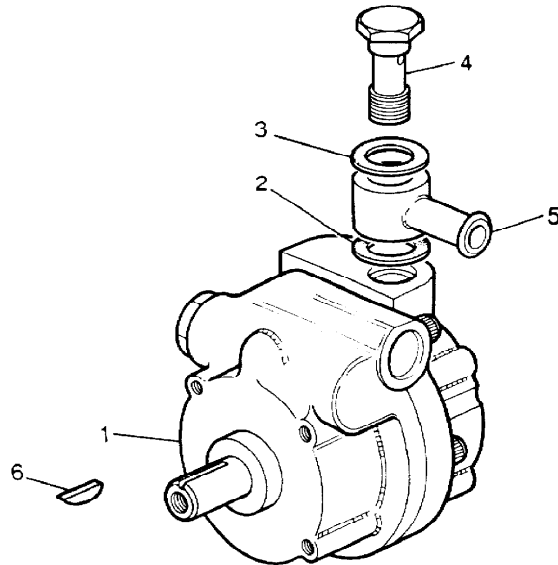

\* Engine Rebuilt Use Both Gasket Kits.

Parts Not Applicable to USA.

MODEL RANGE ROVER  
BLOCK TS 5751  
PAGE BG VI 2

ENGINE (E.F.I.) - POWER STEERING PUMP 30 SERIES

ILL	PART NO	DESCRIPTION	QTY	REMARKS
1	ETC5689	Power Steering Pump Assy	1	)Upto Engine No. )22D01451 )23D01351 )24D03383 )25D04774
2	NSS	Gasket	1	*
3	NSS	Copper Washer	1	*
4	536382	Adaptor Screw	1	
5	536381	Cover Adaptor	1	
6	554880	Key, Pulley/Pump	1	
	605181	Bearing	1	
	ABU7145	Gasket Kit	1	