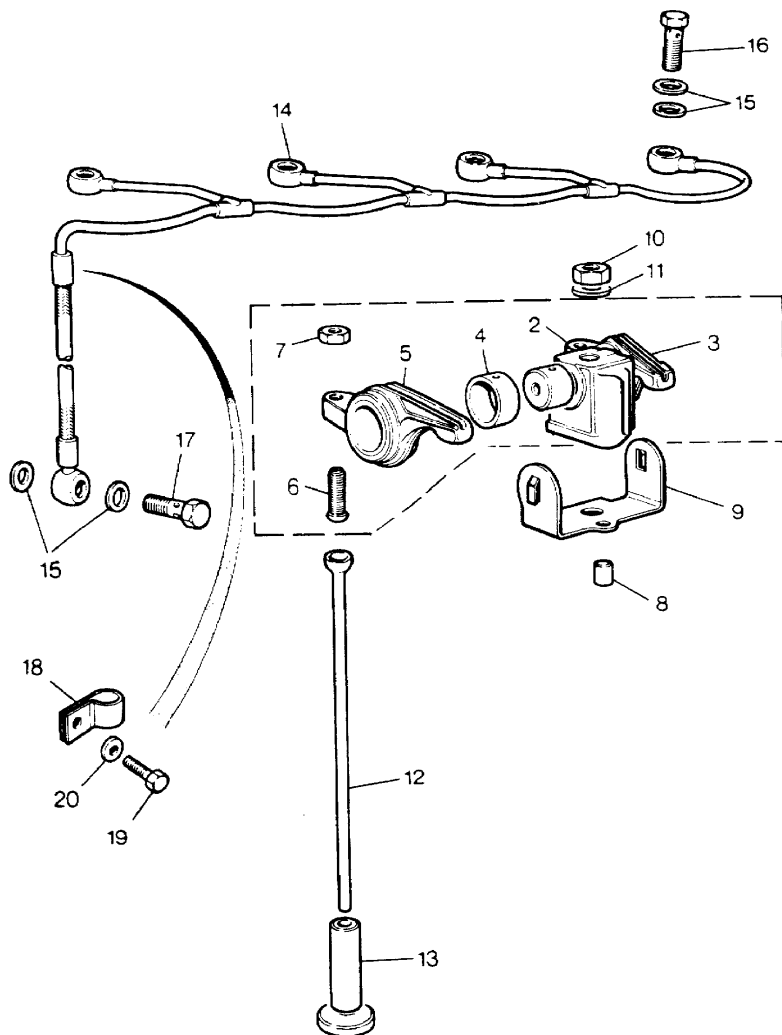

Parts Not Applicable to USA.

TYPICAL ILLUSTRATION

VS3291

MODEL RANGE ROVER  
BLOCK VS 3268A  
PAGE BC DT 10

ENGINE - 2500 TURBO DIESEL - VALVE ROCKERS

ILL	PART NO	DESCRIPTION	QTY	REMARKS
1	AEU2059L	VALVE ROCKER ASSY	4	
2	AEU2062L	+Pedestal	4	
3	AEU2063L	+Inlet Rocker	4	
4	AEU2067L	+Bush	4	*
5	AEU2064L	+Exhaust Rocker	4	
6	AEU2065L	+Adjustment Screw	8	
7	NH108041L	+Nut M8	8	
8	AEU2060L	Dowel	4	
9	AEU2061L	Spring Plate	4	
10	NH112041L	Nut M12-Rockers/Head	8	)NR112091 N.S.P.
11	WA112081L	Plain Washer M12	8	)Washer Faced Nut
12	AEU2070L	Push Rod	8	
13	AEU2069L	Cam Follower	8	
14	AEU2071L	Oil Pipe-Rockers	1	**
15	AEU2072L	Sealing Washer	10	
16	AEU2073L	Banjo Bolt	4	
17	AEU2074L	Banjo Bolt	1	
18	56667	P Clip	1	
19	SH105121L	Screw M5x12mm	1	
20	WA105041L	Plain Washer	1	