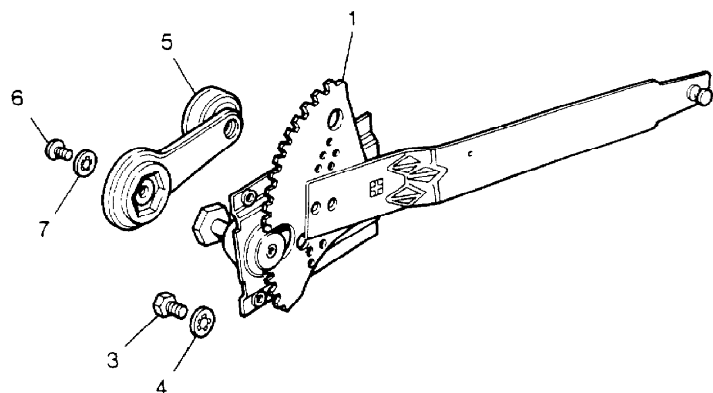

Colour Code:  
PA & PMA Black

\* Up To VIN EA351032

\*\* From Introduction Of VIN FA351033

Parts Not Applicable to USA.

510

MODEL RANGE ROVER  
BLOCK TS 5749B  
PAGE NE 6.50

BODY - WINDOW REGULATORS FRONT - 2 DOOR - ELECTRIC - FROM VIN FA351033