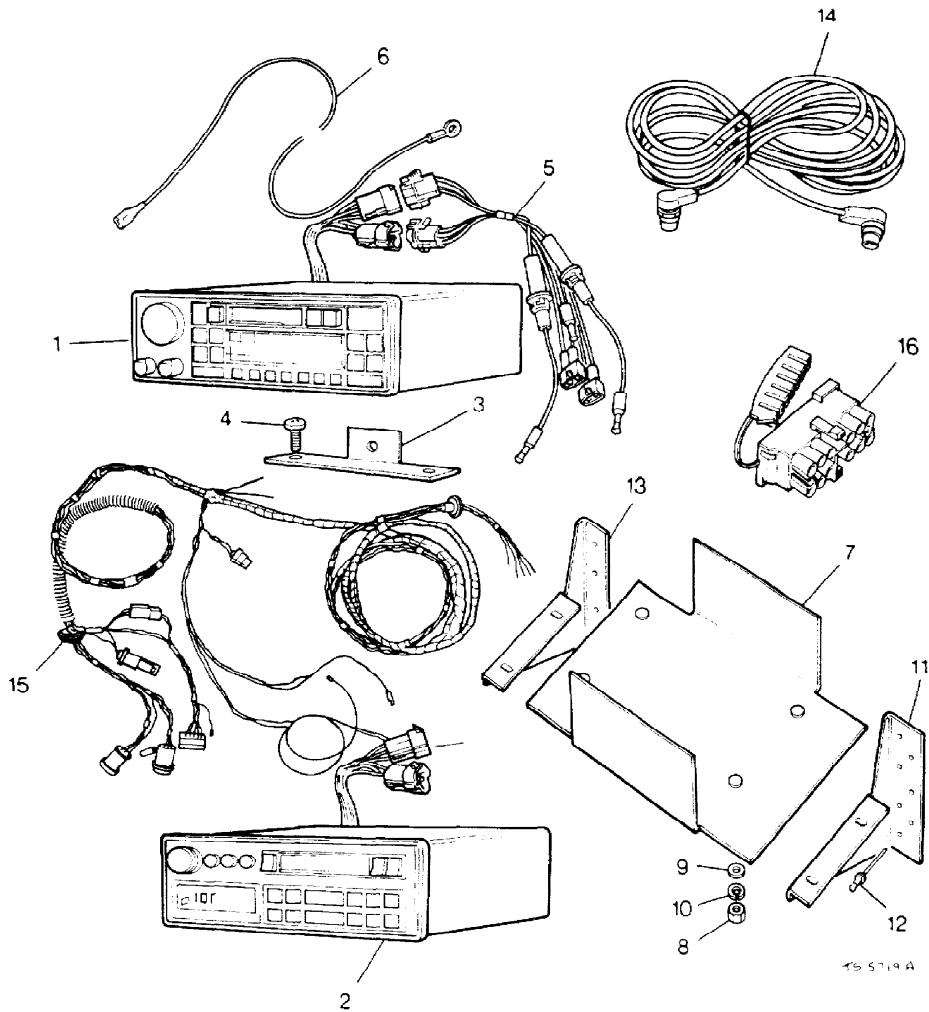

MODEL RANGE ROVER
BLOCK TS 5719/A
PAGE MD 10

BODY ELECTRICS - RADIO CASSETTE

ILL	PART NO	DESCRIPTION	QTY	REMARKS
1	PRC4500	Radio Cassette	1	*
	RTC6435	Radio Cassette	1	Special Edition*
2	PRC7119	Radio Cassette	1	**
3	PRC4403	Mounting Bracket	1	
4	SL105101L	Screw	2	
5	PRC4402	Radio Cable	1	
6	PRC8224	Radio Earth Lead	1	
7	MXC9119	Plate-CD Mounting	1	)
8	NH106041L	Nut-M6	4	)
9	WA106041L	Washer	4	)
10	WL106001L	Spring Washer	4	)
11	MXC9614	Bracket-CD Mounting	1	)Japan Only
12	78248	Pop Rivet	A/R	)
13	MXC9615	Bracket-CD Mounting	1	)
14	PRC8553	Cable Assy-CD Data Link	1	)
15	PRC8690	Cable Assy-CD	1	)
16	STC351	Connector - Radio to Harness	1	)

* Up To VIN EA351032

** From Introduction Of VIN FA351033

NOTE: For Radio Housing See Trim - Lower Facia Driver's Side
Parts Not Applicable to USA.

471