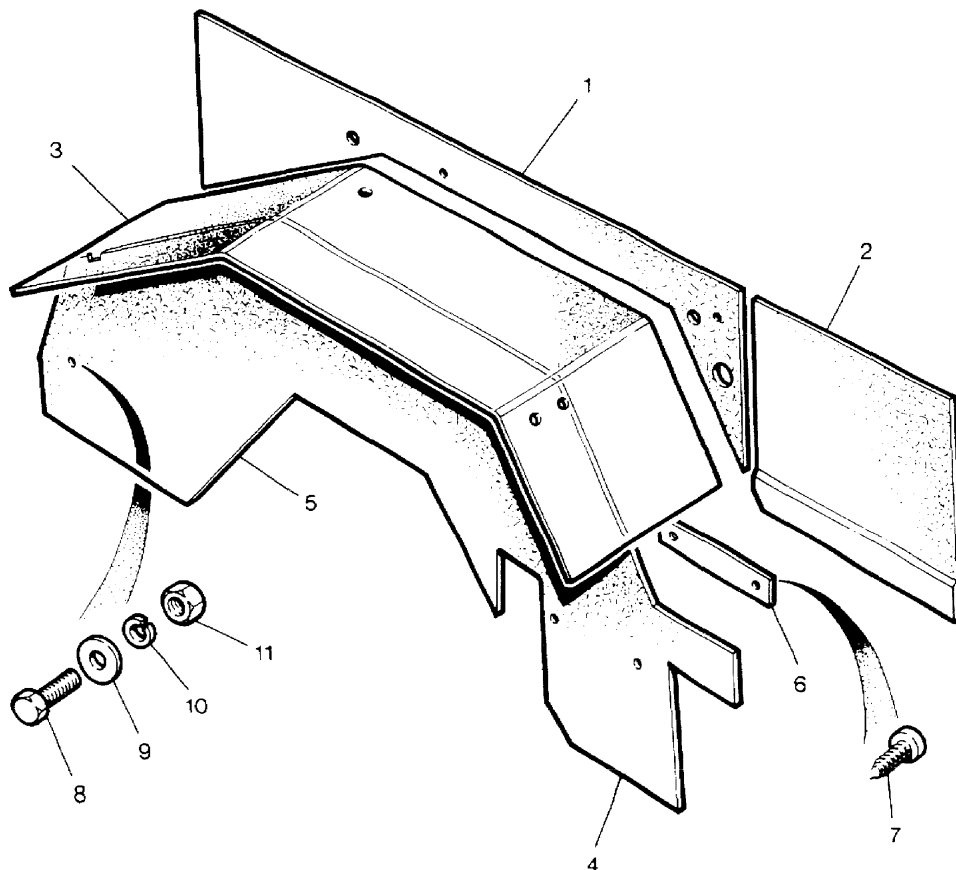

MODEL RANGE ROVER
BLOCK VS 4007
PAGE PC 6

INSULATION AND CARPETS - PAD WHEELARCH

ILL	PART NO	DESCRIPTION	QTY	REMARKS
1	MTC4082	Pad Wheelarch Upper RH	1	
	MTC4083	Pad Wheelarch Upper LH	1	
2	MTC4493	Pad Wheelarch Front LH Side	1	
3	MTC4590	Pad Wheelarch Top RH	1	
	MTC4591	Pad Wheelarch Top LH	1	
4	MTC6512	Pad Wheelarch Inner Front RH	1	
	MTC6511	Pad Wheelarch Inner Front LH	1	
5	MTC6514	Pad Wheelarch Inner Rear RH	1	
	MTC6513	Pad Wheelarch Inner Rear LH	1	
6	MTC4596	Retention Plate	2	
7	AB614061L	Drive Screw	4	
8	SH106161L	Screw	9	
9	AFU1080	Plain Washer	9	
10	WL106001L	Spring Washer	9	
11	NH106041L	Nut	9	

Parts Not Applicable to USA.

603