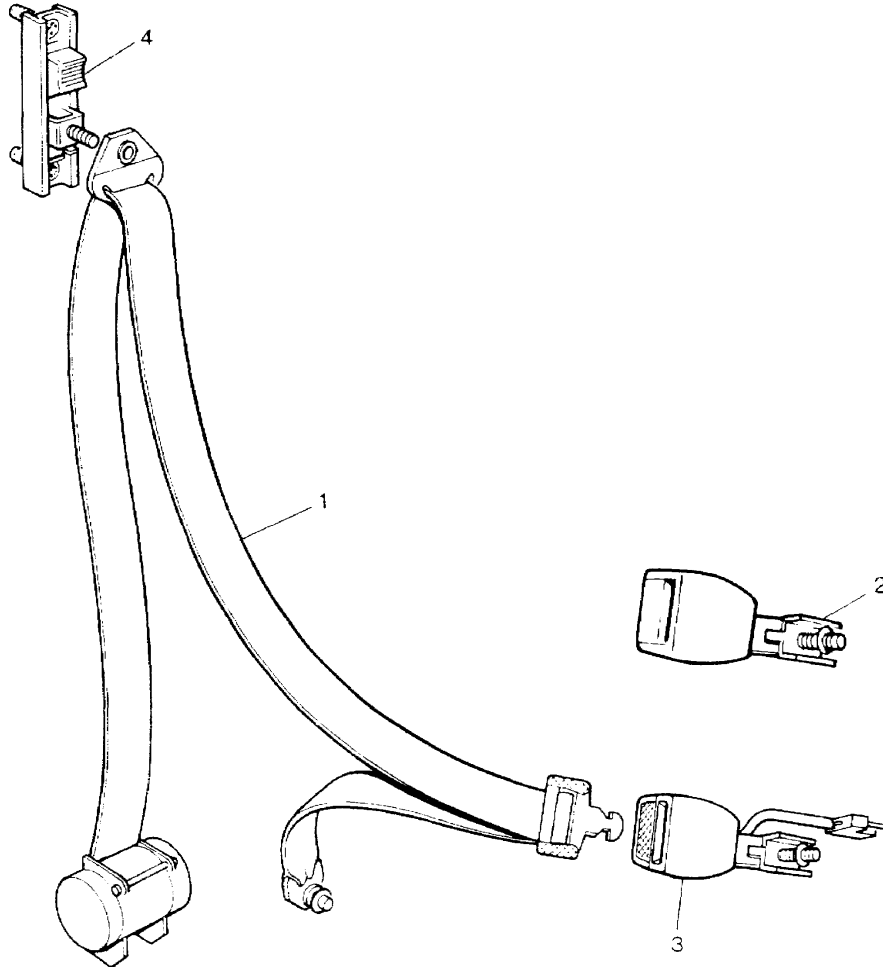

MODEL RANGE ROVER
BLOCK TS 6115
PAGE RA 46.20

SEAT BELTS - FRONT

ILL	PART NO	DESCRIPTION	QTY	REMARKS
1	MXC1122RUN	Reel Assy - 2 Door	2	Upto VIN FA399972
	MXC5499RUN	Reel Assy - 2 Door	2	From VIN GA399973
	RTC6097AMV	Reel Assy - 4 Door	2	Non Audible *
	RTC6097LCG	Reel Assy - 4 Door	2	Non Audible *
	RTC6098AMV	Reel Assy - 4 Door	2	Audible *
	RTC6098LCG	Reel Assy - 4 Door	2	Audible *
	MUC5955RUN	Reel Assy - 4 Door	2	From VIN FA351033 Upto VIN FA399972
	MXC5379RUN	Reel Assy - 4 Door	2	From VIN GA399973
	MXC5372	Reel Assy	2	Australia Only
2	MUC5954RUN	Buckle Assy (Audible)	2	Upto VIN GA430260
	BTR144RUN	Buckle Assy (Audible)	2	From VIN GA430261
3	MWC2617RUN	Buckle Assy (Non Audible)	2	Upto VIN GA430260
	BTR143RUN	Buckle Assy (Non Audible)	2	From VIN GA430261
	MWC6295RUN	Buckle Assy	2	Australia Only
4	MUC2564	Adjustable Seat Belt Mounting	2	

Colour Codes:-
RUN-Bokhara, AMV-Brushwood, LCG-Flint Green.

* Upto VIN EA351032

658