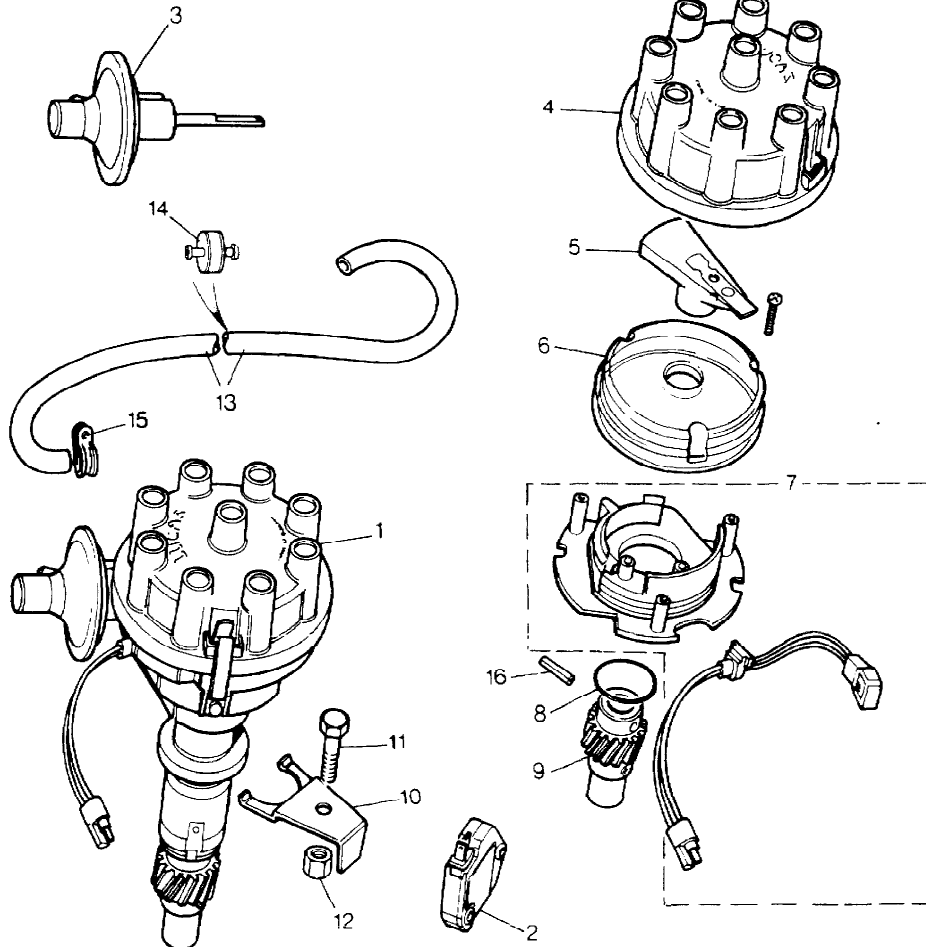

MODEL RANGE ROVER
BLOCK VS 3607/B
PAGE BH VC 6

ENGINE - (CARB) - DISTRIBUTOR

ILL	PART NO	DESCRIPTION	QTY	REMARKS
1	ETC6122	DISTRIBUTOR ASSY 35DM8	1	Upto Engine No 26D01513C
	ETC4717	DISTRIBUTOR ASSY 35DM8	1	27D00291C
	ETC5090	DISTRIBUTOR ASSY 35DM8	1	Upto Engine No 28D00138C
				29D00033C
				30D00015C
	ETC6952	DISTRIBUTOR 35DLM8	1	From Engine No 26D01514C
				27D00292C
	ETC6976	DISTRIBUTOR 35DLM8	1	From Engine No 28D00139C
				29D00034C
				30D00016C
2	RTC5089	+Amplifier Module	1	
3	RTC3201	+Vacuum Unit	1	
4	RTC3197	+Cap	1	
5	RTC6629	+Rotor Arm	1	
6	RTC3200	+Insulating Cover	1	
7	RTC3198	+Pick Up & Base Plate	1	
8	603446	+O Ring	1	*
9	ERC1353	+Gear Assy	1	
	602953	++Spring Pin	1	
10	613857	Clamp, Dist-Engine	1	
11	SH506125	Screw 3/8"UNC x 1.1/2"	1	
12	ETC7427	Nut	1	
13	RTC3942	Tube-Vac Delay-Advance	A/R	
14	ERC6997	Vacuum Delay Valve Orange	1	Auto Solex Manual Su Carbs
	ERC8119	Vacuum Delay Valve (Blue)	1	Auto Su Carbs
15	50642	'P' Clip	A/R	Auto Only
16	602953	Spring Pin	1	
	RTC5971	Sundry Parts Kit	1	

* Part of Gasket Kit RTC3306

Parts Not Applicable to USA.

53