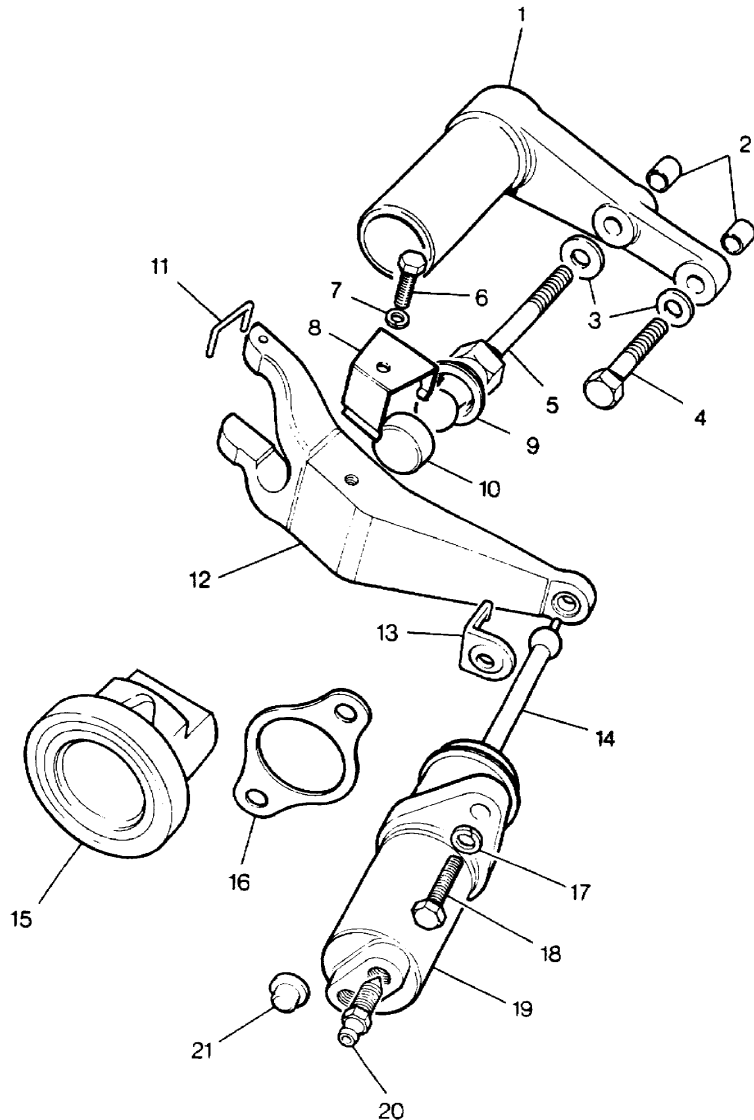

MODEL RANGE ROVER
BLOCK VS 4044/A
PAGE CB M 6

CLUTCH RELEASE MECHANISM

ILL	PART NO	DESCRIPTION	QTY	REMARKS
1	FRC4803	Guide-Release Bearing	1	
2	FRC2481	Dowel	2	
3	WL108001L	Washer M8	1	
4	SH108401L	Screw M8 x 40mm	1	
5	FRC2528	Pivot-Clutch Release	1	
6	SH106101L	Screw	1	
7	WL106001L	Spring Washer	1	
8	571163	Retainer Clip For Pivot	1	
9	FRC2975	Cap-Clutch Release Lever	1	
10	571161	Nylon Cap	1	
11	576203	Retainer Clip	1	
12	576137	Clutch Release Lever	1	
13	576723	Clip	1	
14	571160	Push Rod For Slave Cyl	1	
15	FRC9568	Release Bearing	1	
16	591988	Packing Plate-Slave Cyl	1	
17	WL108001L	Spring Washer	2	
18	SH108251L	Screw	2	
19	TKC2786L	Slave Cylinder	1	
	514244	Overhaul Kit-Clutch Slave Cylinder	1	
20	606733	Bleed Screw	1	
21	594091	Dust Cap	1	

Parts Not Applicable to USA.