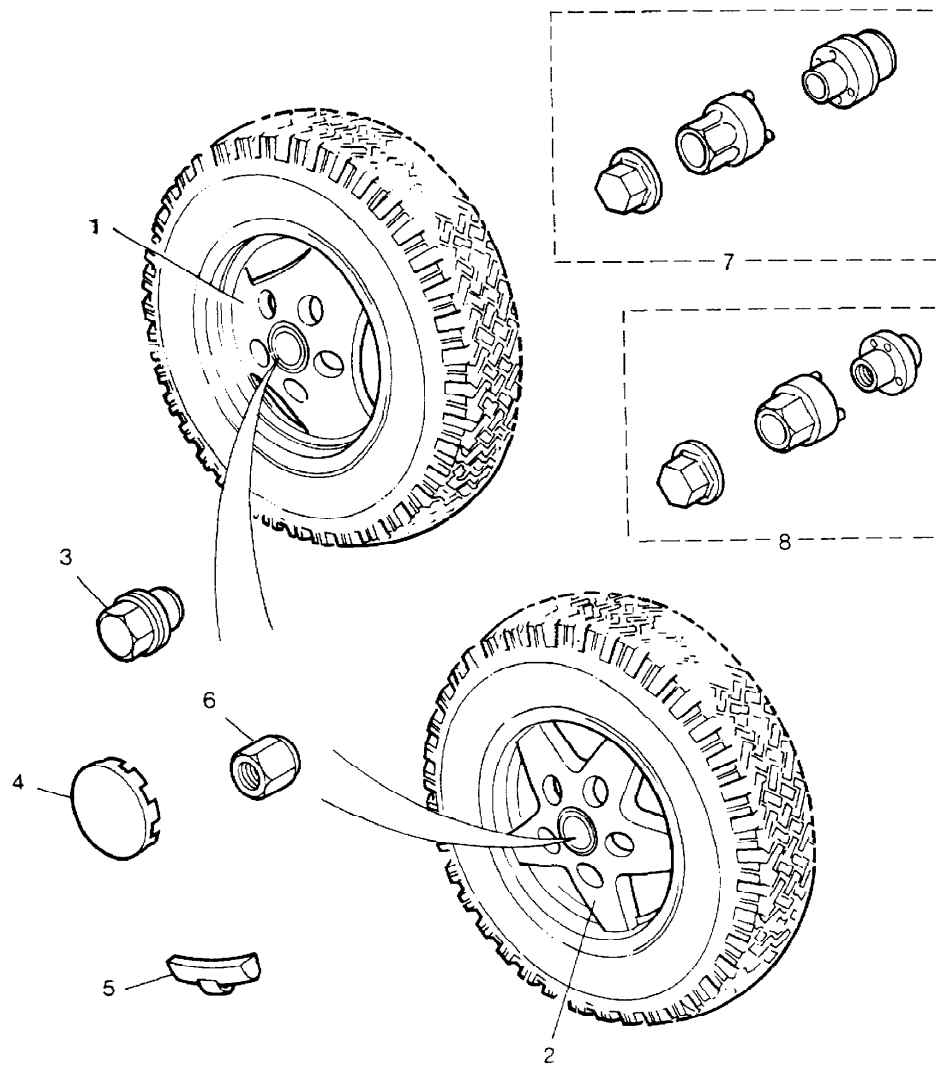

MODEL RANGE ROVER
BLOCK TS 6056B
PAGE EB 12.02

ROAD WHEELS - CONTINUED

ILL	PART NO	DESCRIPTION	QTY	REMARKS
2	RTC9526RWC	Alloy Roadwheel	5	CSK Only
3	NRC7415	Alloy Wheelnut	20	Alloy Wheels
4	NRC8499	Finisher-Plain	4	
	NRC8254	Finisher-Logo	4	
5	13H8329L	Wheel Balance 15GMS	A/R	)
	13H8331L	Wheel Balance 60GMS	A/R	)For Steel
	13H8332L	Wheel Balance 90GMS	A/R	)Wheels
	13H8337L	Wheel Balance 90GMS	A/R	)
	NTC7915	Wheel Balance	A/R	Alloy Wheels Only Upto VIN GA453203
	NTC8129	Wheel Balance	A/R	Alloy Wheels Only From VIN GA453204
6	90577473	Wheel Nut-Steel	20	For Steel Wheels Only
7	RTC9535	Locking Roadwheel Nut	1	Steel Roadwheel Set
8	RTC9533	Locking Roadwheel Nut	1	Alloy Roadwheel Set

Parts Not Applicable to USA.

265