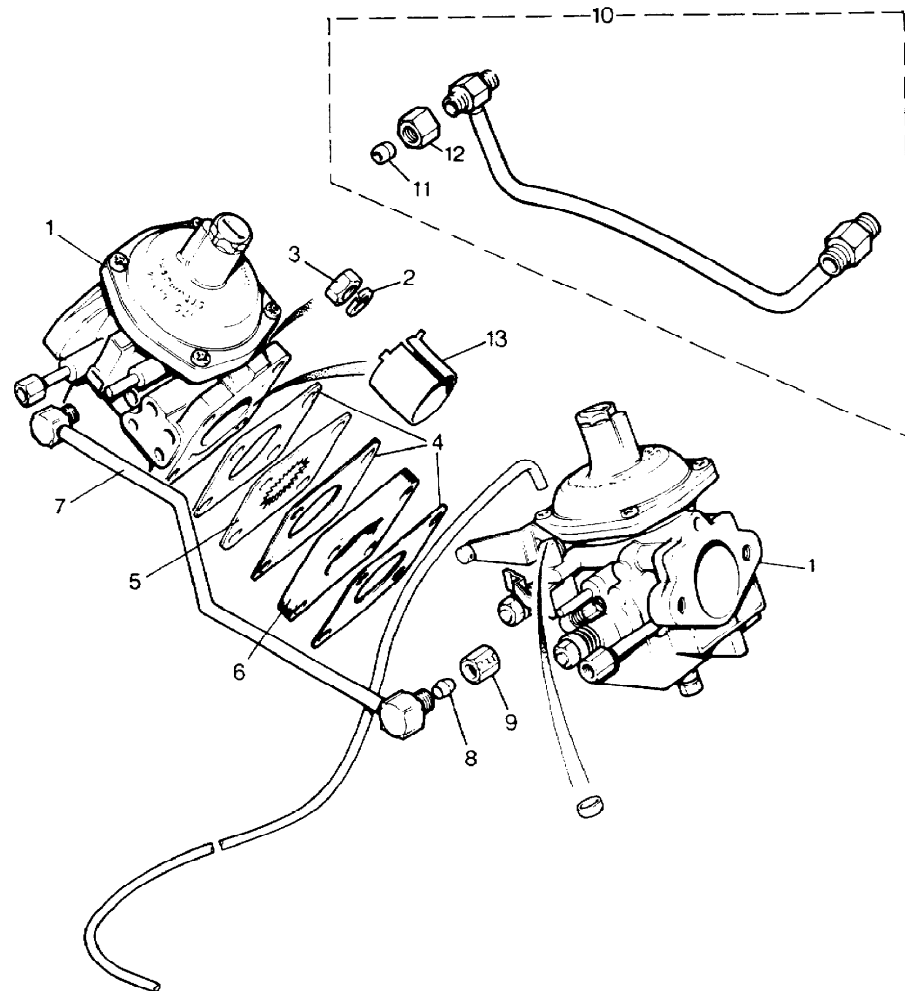

MODEL RANGE ROVER
BLOCK TS 5566/A
PAGE BE VC 2

ENGINE - CARBURETTERS SOLEX TYPE

ILL	PART NO	DESCRIPTION	QTY	REMARKS
1	ETC6242	CARBURETTER ASSY, RH	1	)Engines 26D,
	ETC6241	CARBURETTER ASSY, LH	1	)27D9.35:1
	ETC5613	CARBURETTER ASSY, LH	1	)Engines 28D,
	ETC5614	CARBURETTER ASSY, RH	1	)29D8.13:1
	ETC5590	CARBURETTER ASSY, LH	1	)Eng 30D, 8.13:1
	ETC5591	CARBURETTER ASSY, RH	1	)
2	WM600051L	Spring Washer, Carb/Manifold	8	
3	NH604041L	Nut, 5/16" UNF	8	
4	ERC2154	Joint Washer	6 *	)Engs 26D,27D,30D
5	566737	Deflector	2	)
6	610833	Insulator	2	)
	ERC2154	Joint Washer	4	)Engines 28D,29D
	610849	Insulator	2	)
7	613514	CHOKE CONNECTION PIPE ASSY	1	
8	611015	+Olive	2	
9	90611014	+Nut, 3/8" UNF	2	
10	612505	FUEL PIPE ASSY	1	
11	614555	+Olive	2	
12	534790	+Nut, 7/16" UNF	2	
13	611026	Liner	2	

Part Of Gasket Kit RTC3337

Parts Not Applicable to USA.

36