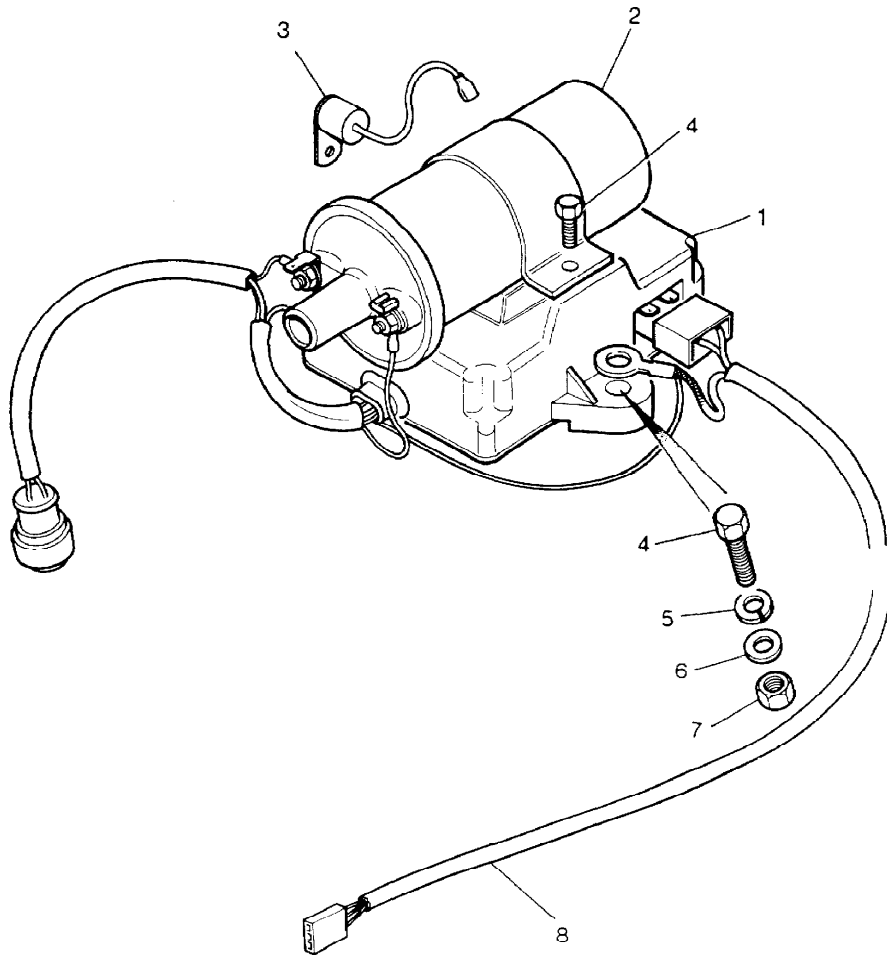

MODEL RANGE ROVER
BLOCK TS 5630
PAGE BH VC 8

ENGINE - (CARB) - IGNITION COIL

ILL	PART NO	DESCRIPTION	QTY	REMARKS
1	RTC3188	Amplifier	1	)Upto Engine No)26D01513C)27D00291C)28D00138C)29D00033C)30D00015C
2	RTC5628	Ignition Coil	1	
3	PRC1360	Capacitor	1	
4	BH108061L	Screw	4	
5	WL108001L	Spring Washer	2	
6	WA108051L	Plain Washer	2	
7	NH108041L	Nut	2	
8	PRC4503	Screened Lead	1	
	PRC4628	Bonding Lead-Mod to Cyl Block	1	

Parts Not Applicable to USA.

54