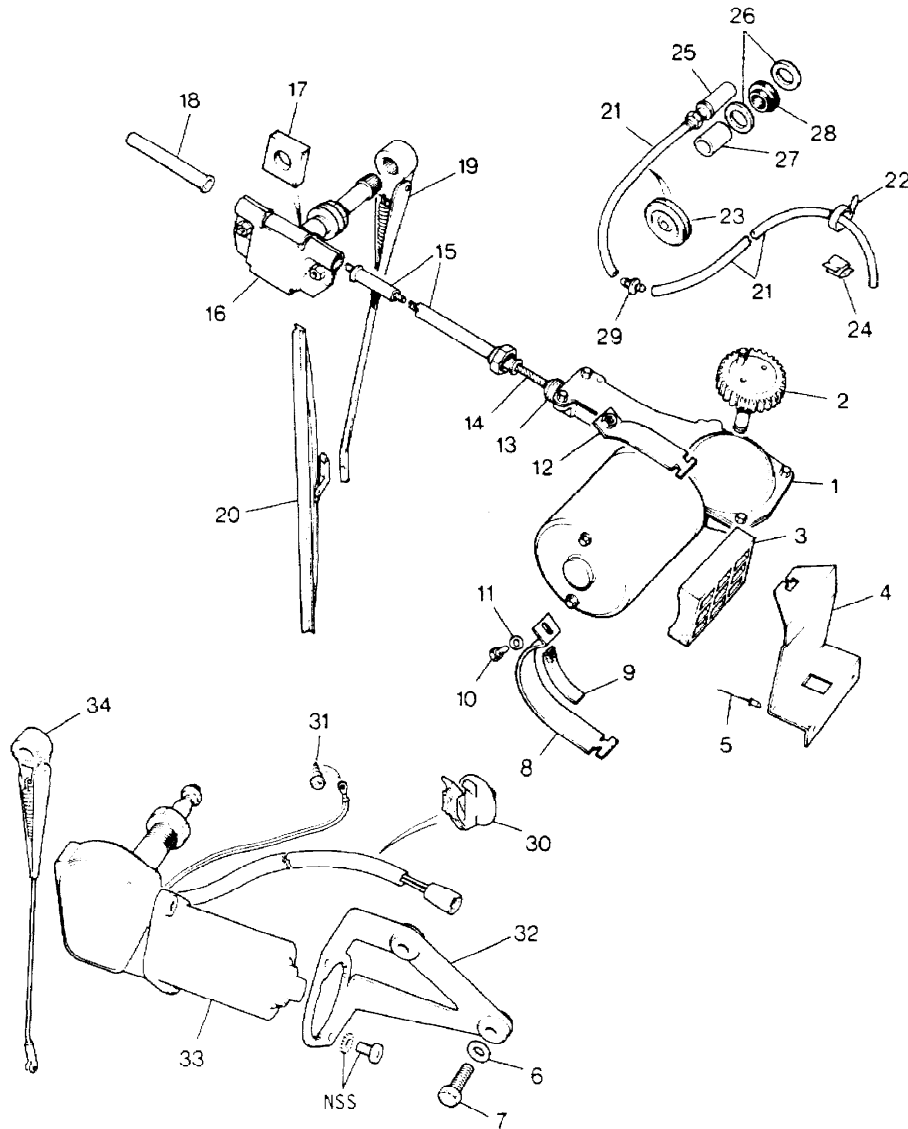

MODEL RANGE ROVER
BLOCK TS 6123
PAGE MC 10.02

BODY ELECTRICS - REAR SCREEN WIPERS CONTINUED

ILL	PART NO	DESCRIPTION	QTY	REMARKS
20	PRC1554	Wiper Blade	1	
21	RTC3650	Tubing to Rear Jet	1	
22	240429	Cleat	1	
23	233243	Grommet	1	
24	369092	Clip	2	
25	PRC2438	Jet	1	
26	4878	Washer	2	
27	500446	Rubber Sleeve	1	
28	393400	Rubber Bush	1	
29	RTC6198	Connection for Tubing	1	
30	AFU1090L	Cable Clip	3	
31	SE105101L	Screw-Earth	1	
32	PRC6044	Support Bracket-Wiper Motor	1	
33	PRC8187	Rear Screen Wiper Motor	1	Note(1)
	PRC8186	Rear Screen Wiper Motor	1	Note(1)
		RH STG		
34	PRC6050	Wiper Arm-RH STG	1	Notes(1+2)
	PRC6049	Wiper Arm-LH STG	1	Notes(1+2)
	PRC8222	Wiper Arm-RH STG	1	Note(3)
	PRC8223	Wiper Arm-LH STG	1	Note(3)

1. Notes: 1) Fitted from VIN DA274121-2 Door
   DA273923-4 Door
   2) Fitted up to VIN GA413743
   3) Fitted from VIN GA413743

Parts Not Applicable to USA.