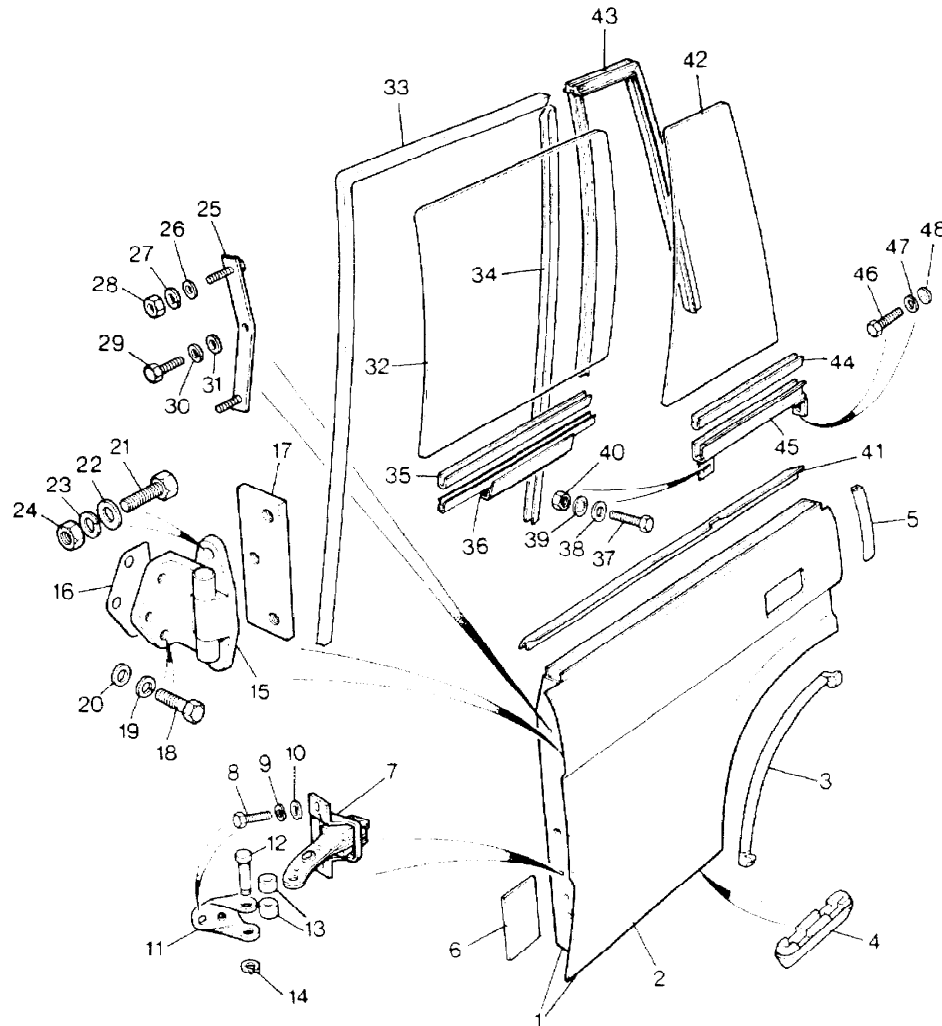

MODEL RANGE ROVER
BLOCK TS 5645/A
PAGE NE 28

BODY - REAR DOOR ASSEMBLY - UP TO VIN FA374641

ILL	PART NO	DESCRIPTION	QTY	REMARKS
1	RTC6196	DOOR PANEL ASSEMBLY RH	1	*
	RTC6197	DOOR PANEL ASSEMBLY LH	1	*
	MWC6426	DOOR PANEL ASSEMBLY RH	1	**
	MWC6427	DOOR PANEL ASSEMBLY LH	1	**
2	RTC6188	+Outer Panel RH	1	
	RTC6187	+Outer Panel LH	1	
3	MTC7580	Seal Door To Wheelarch RH	1	
	MTC7579	Seal Door To Wheelarch LH	1	
4	MUC1733	Grommet Water Drainage	4	
5	DZA6330	Door Edge Protector	2	
6	392748	Anti Rattle Pad	4	100x75x20
	392746	Anti Rattle Pad	2	130x100x10
	392744	Anti Rattle Pad	4	180x100x4
	392745	Anti Rattle Pad	2	230x100x10
	392743	Anti Rattle Pad	2	280x180x4
7	MTC9701	Check Strap	2	
8	SH106161L	Screw	8	
9	WL106001L	Spring Washer	8	
10	WA106041L	Plain Washer	8	
11	MTC9066	Bracket	2	
12	MTC9630	Clevis Pin	2	
13	MTC9631	Spacer	4	
14	MTC9632	Circlip	2	
15	MTC6962	Door Hinge RH	2	
	MTC6963	Door Hinge LH	2	
16	MWC6125	Gasket Door Hinge	6	
17	MTC6889	Tapped Plate	4	
18	BH605211L	Bolt	12	
19	WL108001L	Spring Washer	12	
20	4594L	Plain Washer	12	
21	SH605061L	Bolt	12	
22	WA108051L	Plain Washer	12	
23	WL108001L	Spring Washer	4	
24	NH605041L	Nut	8	

* Up To VIN EA351032

** From Introduction Of VIN FA351033

Parts Not Applicable to USA.

529