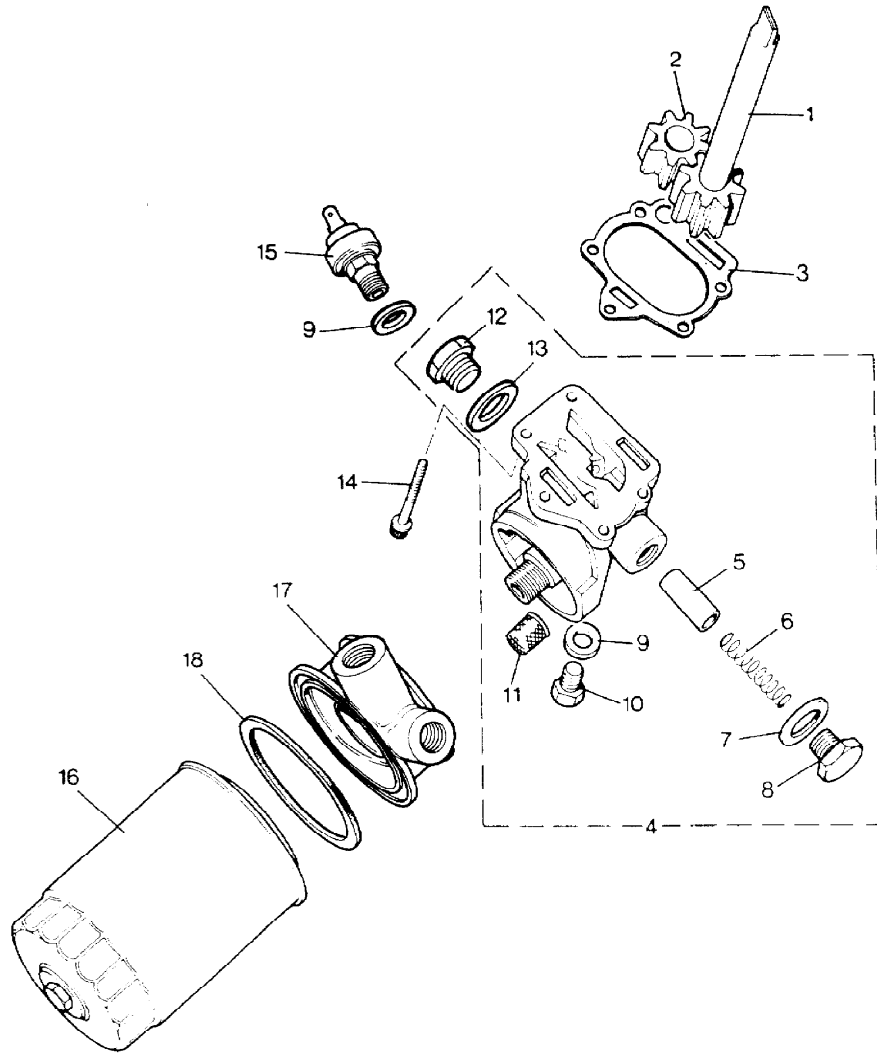

MODEL RANGE ROVER
BLOCK VS 3748/A
PAGE BB VI 8

ENGINE (E.F.I.) - OIL PUMP APPLICABLE TO ALL ENGINES

ILL	PART NO	DESCRIPTION	QTY	REMARKS
1	ERC1351	Shaft & Gear Assy - Pump	1	
2	614037	Gear	1	
3	90602072	Gasket - Pump	1	*
4	ETC4276	OIL PUMP COVER ASSY	1	
5	90602064	+Pressure Relief Valve	1	
6	602067	+Spring	1	
7	603521	+Joint Washer 3.5 Engine	1	*
	ETC8833	+Joint Washer 3.9 Engine	1	
8	602071	+Plug	1	
9	243968	+Joint Washer	1	*
10	273166	+Plug	1	
11	614202	+Oil Strainer	1	
12	517689	+Plug	1	
13	243967	+Joint Washer	1	*
14	602910	Bolt 1/4" UNCx7/8 Pump Cover	3	
	602912	Bolt 1/4" UNC x 1.1/4"	2	
	602913	Bolt 1/4" UNC x 9/16"	1	
15	PRC7204	Switch Oil Pressure	1	
16	ERR1168	Oil Filter Canister 3.9	1	From Aug 1989
	ETC6599	Oil Filter Canister 3.5	1	Upto Aug 1989
17	ERC8501	Adaptor-Housing 3.9 Engine	1	
18	ERR852	O Ring-Adaptor 3.9 Engine	1	

* Part Of Engine Gasket Kit RTC3306
Repair Kit RTC4477

Parts Not Applicable to USA.

74