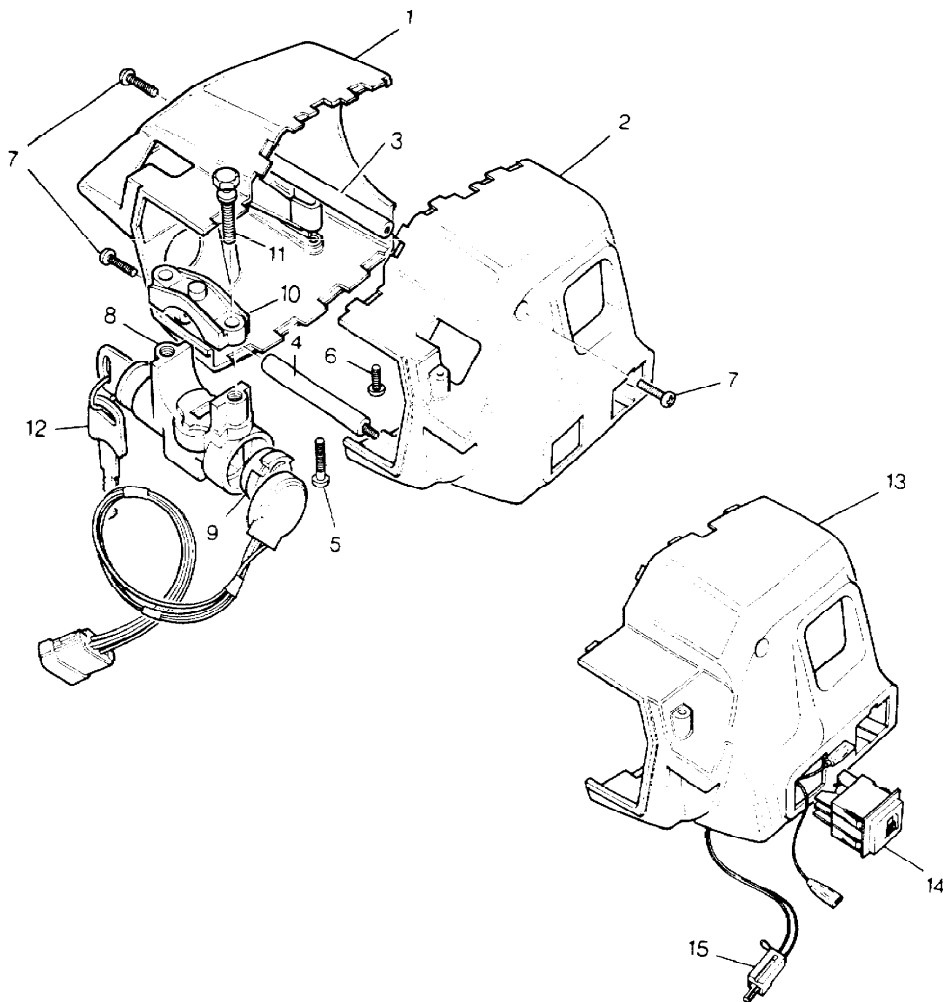

MODEL RANGE ROVER
BLOCK TS 6053/C
PAGE FA 4.02

STEERING - IGNITION SWITCH AND HOUSING-FROM VEHICLE DA274121 - 2 DOOR
DA273923 - 4 DOOR

ILL	PART NO	DESCRIPTION	QTY	REMARKS
1	MWC1232	Switch Housing RH	1	*
	MWC5340RUN	Switch Housing RH	1	**
2	MWC1233	Switch Housing LH	1	*
	MWC1233RUN	Switch Housing LH	1	** Upto Vin HA
3	MWC1846	Spacer Upper Steering Column Shroud	1	
4	MWC1847	Spacer Lower Steering Column Shroud	1	
5	AB606141L	Screw)Fixing Column	2	
6	AC606081L	Screw)Shrouds	2	
	MWC1753	Lockset Steering Column Front Doors and Tailgate	1	4 Door *
	MXC1386	Lockset Steering Column Front Doors and Tailgate	1	4 Door **
	MXC8926	Lockset	1	1 Heated 4 door From VIN HA
7	SE104161	Screw Fixing Spacers	4	
	MWC1754	Lockset Steering Column Front Doors and Tailgate	1	2 Door *
	MXC1387	Lockset Steering Column Front Doors and Tailgate	1	2 Door **
8	NRC8279	+Steering Column Lock	1	2 & 4 Door
9	PRC3408	+Ignition Switch	1	2 & 4 Door
10	589238	+Clamp Steering Lock	1	
11	NTC4610	+Bolt Clamp to Steering Lock	2	
12	MUC2153	+Key Blank	1	
13	MWC9921RUN	Switch Housing LH	1	From Vin HA
14	PRC7130	Switch-Filler Flap Release	1	From Vin HA
15	PRC7142	Link Lead-Filler Flap Release	1	From Vin HA

Colour Code:
RUN Bokhara

* Up To VIN EA351032

** From Introduction Of VIN FA351033

Parts Not Applicable to USA.

278