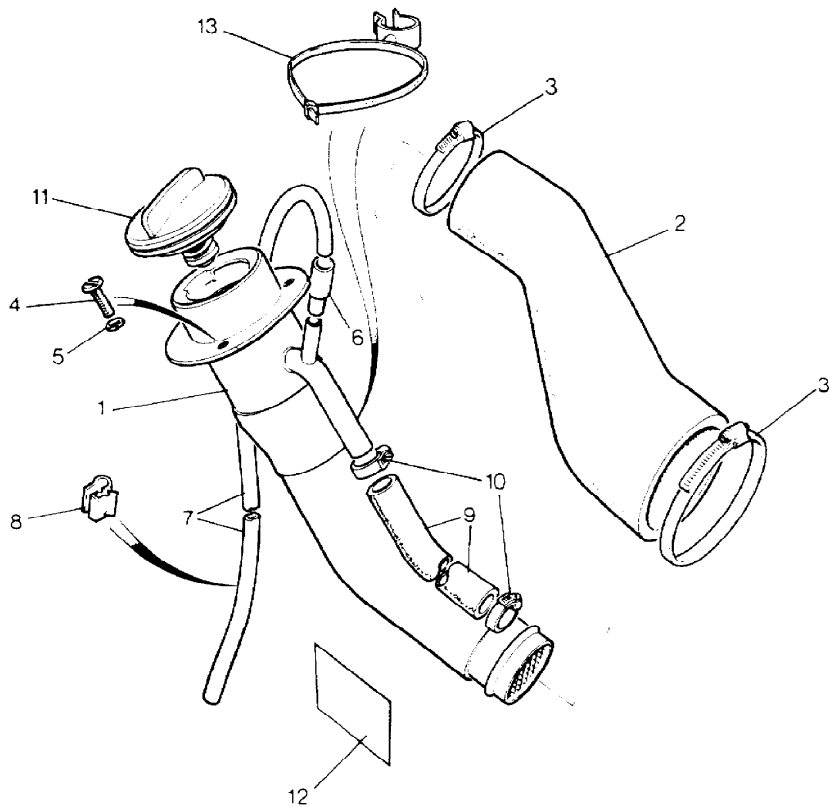

MODEL RANGE ROVER
BLOCK TS 6065 A
PAGE JA 10.02

FUEL - FUEL FILLER FROM VEHICLE NO DA274121 - 2 DOOR
DA273923 - 4 DOOR
UP TO VIN GA464553

ILL	PART NO	DESCRIPTION	QTY	REMARKS
1	NRC9828	Fuel Filler Tube Assembly	1	)Petrol Leaded
	NRC9297	Fuel Filler Tube Assembly	1	)Fuel & Diesel)Non Leaded)Australia)Germany &)Switzerland
2	NTC1382	Rubber Sleeve Filler	1	
3	CN100608L	Hose Clip Filler Tube to Hose	1	
	CN100908L	Hose Clip Fuel Tank to Hose	1	
4	SP105121	Screw	4	
5	WM702001L	Spring Washer	4	
6	578055	Breather Connection	1	
7	575865	Breather Pipe and Valve	1	
8	575852	Pipe Clip	3	
9	NTC2787	Breather Tube	1	Upto VIN GA423880
	NTC7344	Breather Tube	1	From VIN GA423881
10	CN100258	Clip	2	
11	NTC2912	Fuel Filler Cap Locking	1	)2 Door Non)Vented
	RTC5761	Key Blank M147 Series	A/R	2 Door
	TKC3976	Fuel Filler Cap	1	4 Door
	RTC5638	+Rubber Seal for Filler Cap	1	
12	NTC2914	Label Lead Free Petrol	1	
13	NTC7185	Hose Strap and Single Clip	1	

Parts Not Applicable to USA.

346