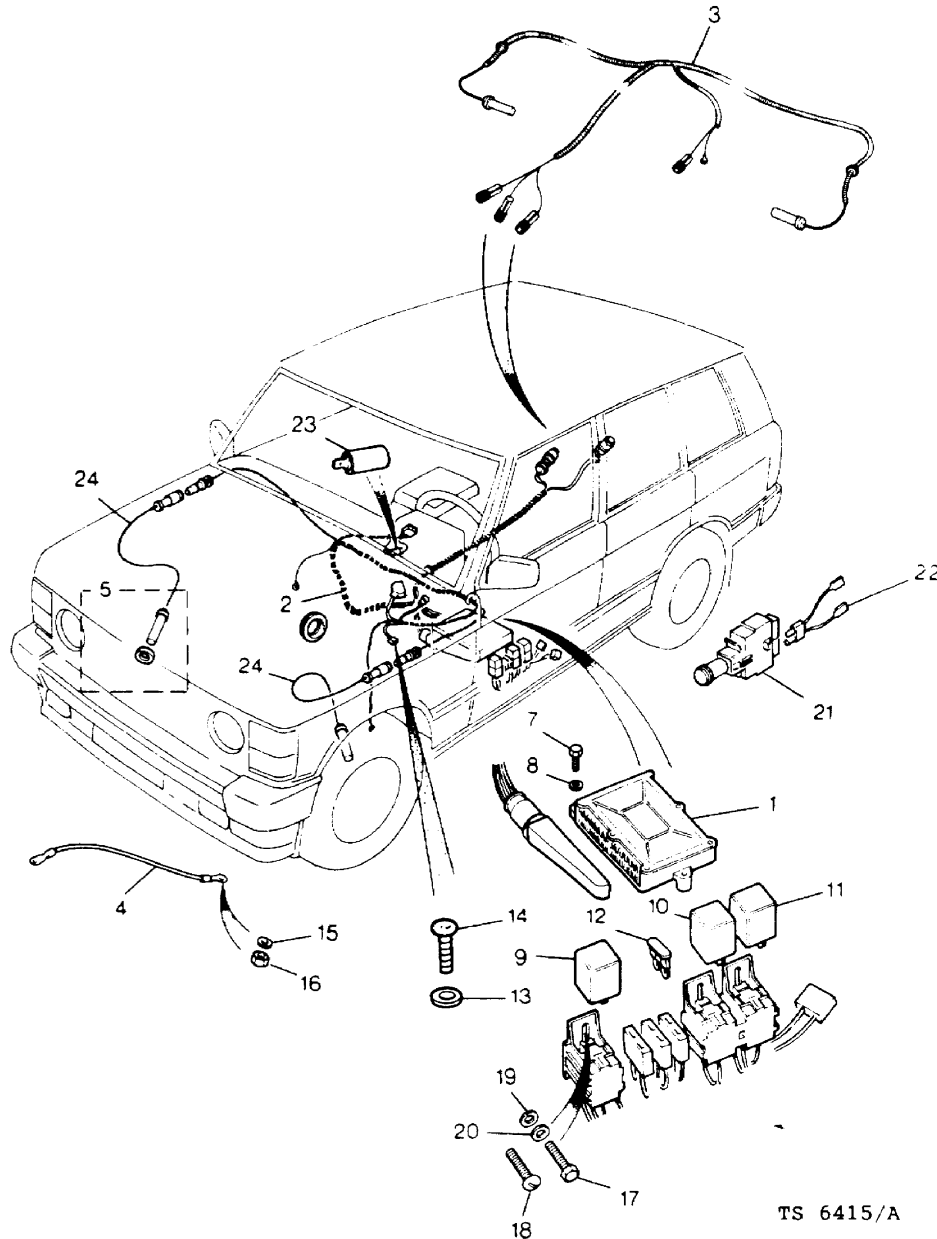

MODEL RANGE ROVER
BLOCK TS 6415/A
PAGE MB 24.04

BODY ELECTRICS - ELECTRONIC CONTROL UNIT- CABLES - RELAYS - SENSORS
- ANTI LOCK BRAKING - FROM VIN GA

ILL	PART NO	DESCRIPTION	QTY	REMARKS
1	RTC6497	Electronic Control Unit	1	
2	PRC8290	Cable Assembly Electronic Control Unit to Sensors Rear	1	RH Stg
	PRC8291	Cable Assembly Electronic Control Unit to Sensors Rear	1	LH Stg
	PRC8297	Cable Assembly Electronic Control Unit to Sensors Rear	1	RH Stg
	PRC8304	Cable Assembly Electronic Control Unit to Sensors Rear	1	Upto VIN GA450597 RH Stg From VIN GA450598 Upto VIN HA
	PRC8866	Cable Assembly Electronic Control Unit to Sensors Rear	1	From VIN HA
	PRC8296	Cable Assembly Electronic Control Unit to Sensors Rear	1	LH Stg Upto VIN GA450600
	PRC8303	Cable Assembly Electronic Control Unit to Sensors Rear	1	LH Stg From VIN GA450601
	PRC8865	Cable Assembly Electronic Control Unit to Sensors Rear	1	From VIN HA
3	PRC8251	Cable Assembly Sensors and Brake Pad Wear	1	Upto VIN HA
	PRC8543	Cable Assembly Sensors and Brake Pad Wear	1	From VIN HA
	RTC6743	+Sensor RH Rear Kit	1	
	RTC6742	+Sensor LH Rear Kit	1	

Parts Not Applicable to USA.

TS 6415/A