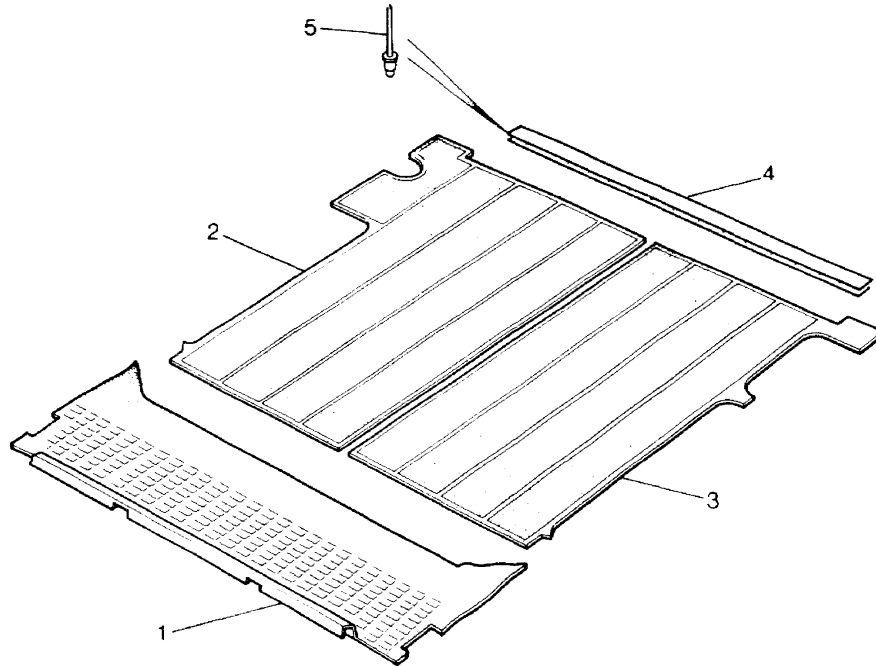

MODEL RANGE ROVER
BLOCK TS 5633
PAGE PC 14

INSULATION AND CARPETS - CENTRE FLOOR MAT AND LOAD SPACE MATS
FOR FLEETLINE VEHICLES

ILL	PART NO	DESCRIPTION	QTY	REMARKS
1	MUC3661	Centre Floor Mat Grey	1	
2	MUC6344	Rear Load Space Mat Grey RH	1	
3	MUC6345	Rear Load Space Mat Grey LH	1	
4	391800	Finisher Rear Floor to Tailgate	1	
5	78788	Pop Rivet	10	

Parts Not Applicable to USA.

610