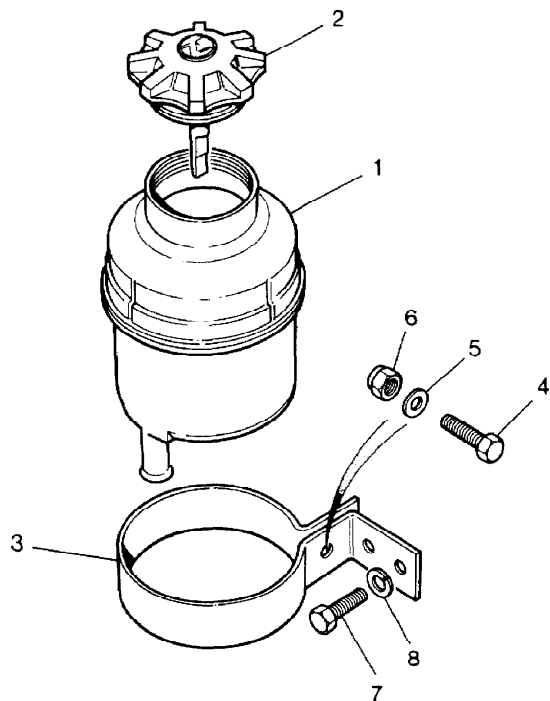

Parts Not Applicable to USA.

285

MODEL RANGE ROVER  
BLOCK TS 5854  
PAGE FA 16.04

STEERING - OIL RESERVOIR - POWER STEERING - DIESEL

ILL	PART NO	DESCRIPTION	QTY	REMARKS
1	NTC1791	OIL RESERVOIR ASSEMBLY	1	
2	NTC2723	+Cap	1	
3	NTC3595	Mounting Bracket	1	
4	SH108161L	Screw	3	
5	WL108001L	Spring Washer	3	
6	FN108041	Nut	3	
7	SH604071L	Screw	2	
8	NY604041L	Nut	2	