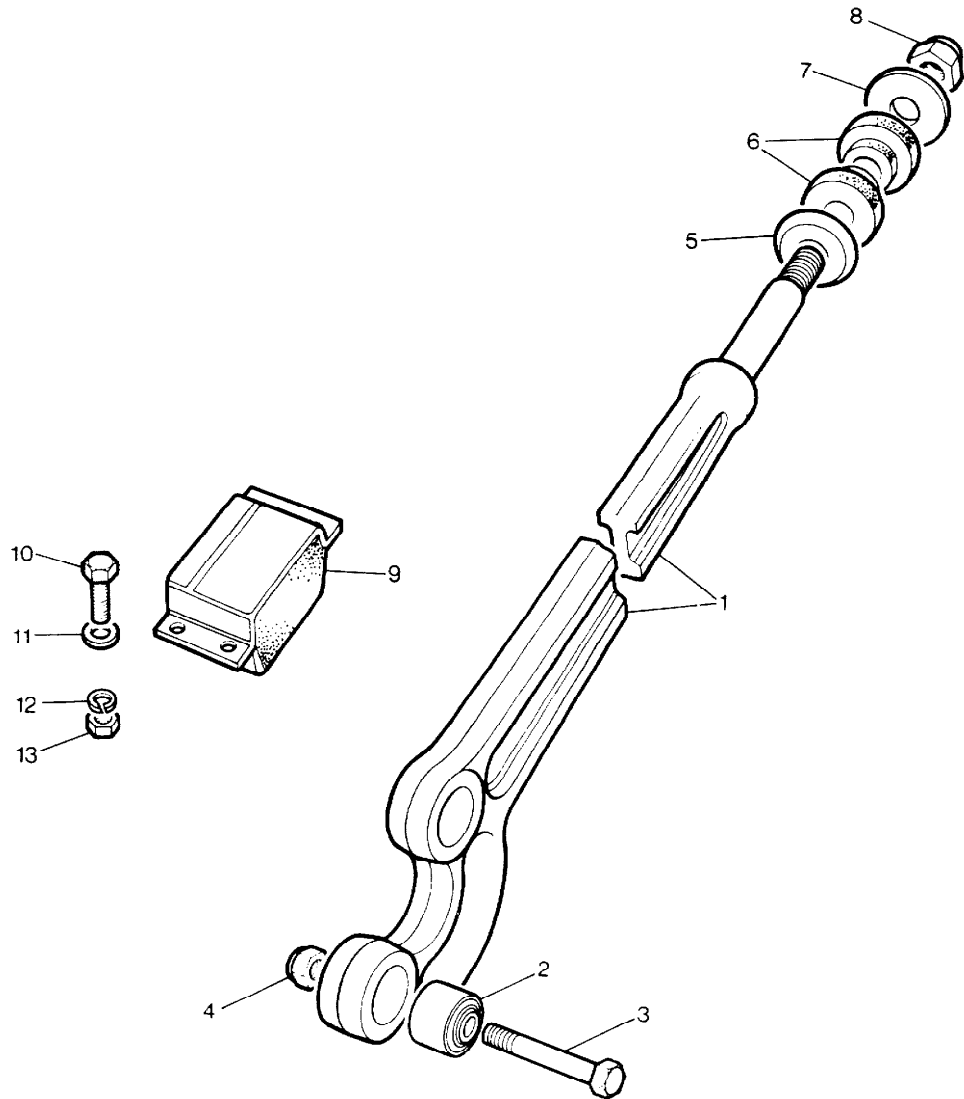

MODEL RANGE ROVER
BLOCK M 878
PAGE EC 4

FRONT SUSPENSION - RADIUS ARM

ILL	PART NO	DESCRIPTION	QTY	REMARKS
1	NTC2694	Radius Arm and Bushes Assy	2	Upto VIN HA
	NTC7331	Radius Arm and Bushes Assy	2	From VIN HA
2	NTC2695	Flexible Bush Radius Arm	4	Upto VIN GA419450
	NTC6860	Flexible Bush Radius Arm	4	)From VIN)GA419451 Upto)VIN GA464553
	NTC6781	Bush-Radius Arm	4	From VIN HA464554
3	BX116201L	Bolt	4	
4	NY116051L	Nut	4	
5	NRC4515	Dished Washer	2	
6	NRC4514	Rubber Bush	4	
7	NRC4516	Plain Washer	2	
8	NY120041L	Nut	2	
9	575707	Bump Rubber	2	Petrol
	NTC6085	Bump Rubber	2	CSK Only
	NTC2326	Bump Rubber RH	1	)Diesel
	NTC2325	Bump Rubber LH	1	)
10	SH605061L	Bolt	4	
11	3830L	Plain Washer	4	
12	WM600041L	Spring Washer	4	
13	NH605041L	Nut	4	

267

Parts Not Applicable to USA.