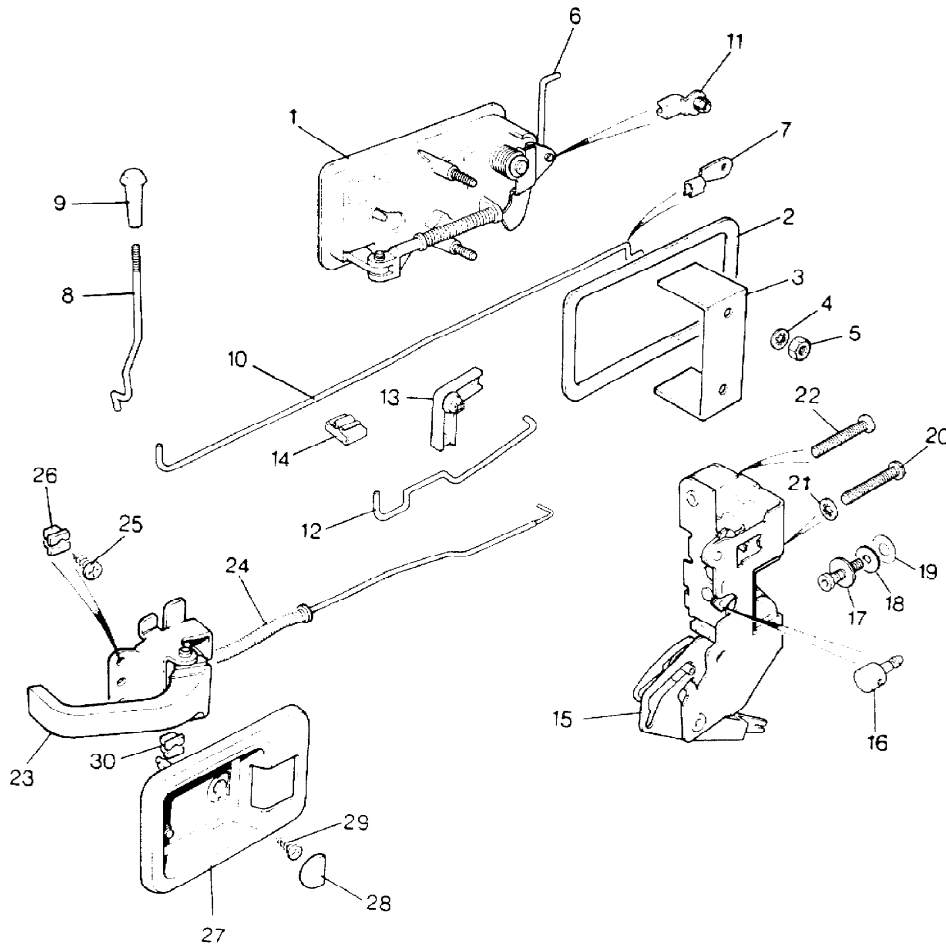

BODY - LOCK AND HANDLES REAR 4 DOOR - UP TO VIN EA351032

ILL	PART NO	DESCRIPTION	QTY	REMARKS
1	MTC9114	Door Handle RH	1	
	MTC9113	Door Handle LH	1	
2	CZK8356	Seal	2	
3	MTC7188	Bracket Fixing Outer Handle	2	
4	WL700101L	Shakeproof Washer	4	
5	NY910041L	Nut	4	
6	MTC9153	Link External Handle to Lock	2	
7	MTC9623	Anti Rattle Clip	2	Upto VIN EA322140
	BFP1265	Anti Rattle Clip	2	From VIN EA322141
8	MTC9149	Link Sill Button	2	
9	MUC3366AV	Sill Button	2	
	MUC3366CC	Sill Button	2	From VIN EA326881
	MUC3366LG	Sill Button	2	
10	MTC9151	Link Bellcrank To Latch	2	
11	BRC1393	Anti Rattle Clip	2	
12	MUC3846	Link Interior Handle RH	1	
	MUC3847	Link Interior Handle LH	1	
13	DZA1435L	Bellcrank	2	
14	MTC9290	Clip	2	
15	MTC9204	Door Latch RH	1	
	MTC9203	Door Latch LH	1	
16	MTC9289	Adjusting Link	2	
17	390448	Striker	2	
18	MWC7677	Gasket Door Striker	4	
19	391591	Shim	2	
20	SE106121L	Screw	2	
21	WF702101L	Shakeproof Washer	2	
22	SF106121L	Screw	4	
23	MUC3850AV	Remote Control Handle RH	1	
	MUC3850CC	Remote Control Handle RH	1	From VIN No: EA 326881
	MUC3850LG	Remote Control Handle RH	1	
	MUC3849AV	Remote Control Handle LH	1	
	MUC3849CC	Remote Control Handle LH	1	From VIN No: EA 326881
	MUC3849LG	Remote Control Handle LH	1	
24	MTC9505	+Spring Remote Control	2	
25	AB608051L	Screw	6	
26	CZK3264	Push On Fix	6	
27	RTC3936CC	Bezel	2	From VIN No: EA 326881
	RTC3936LG	Bezel	2	
28	RTC3937AV	Escutcheon	2	
	RTC3937CC	Escutcheon	2	
	RTC3937LG	Escutcheon	2	
29	AC608061L	Screw	4	
30	CZK3264	Push On Fix	4	

535