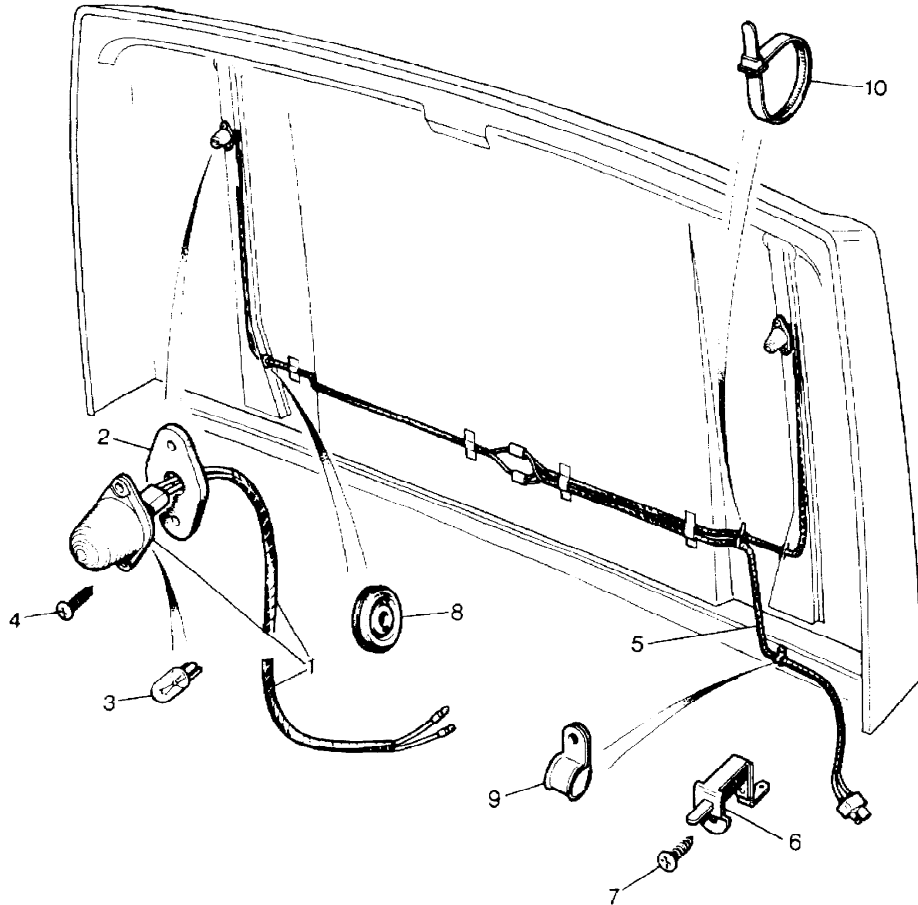

MODEL RANGE ROVER
BLOCK VS 3184
PAGE MA 14

BODY ELECTRICS - UNDER BONNET LAMP

ILL	PART NO	DESCRIPTION	QTY	REMARKS
1	PRC2924	UNDER BONNET LAMP	2	
2	PRC2949	+Gasket	2	
3	570829	+Bulb	2	
4	AB606031L	+Screw	4	
5	PRC3248	Cable Assembly	1	
6	PRC6970	Switch	1	Upto VIN GA450875
	PRC8548	Switch	1	From VIN GA450876
7	AB604061L	Screw	1	
8	235113	Grommet	2	
9	AEU1499	Cable Clip	1	
10	RTC3771	Cleat	1	

Parts Not Applicable to USA.