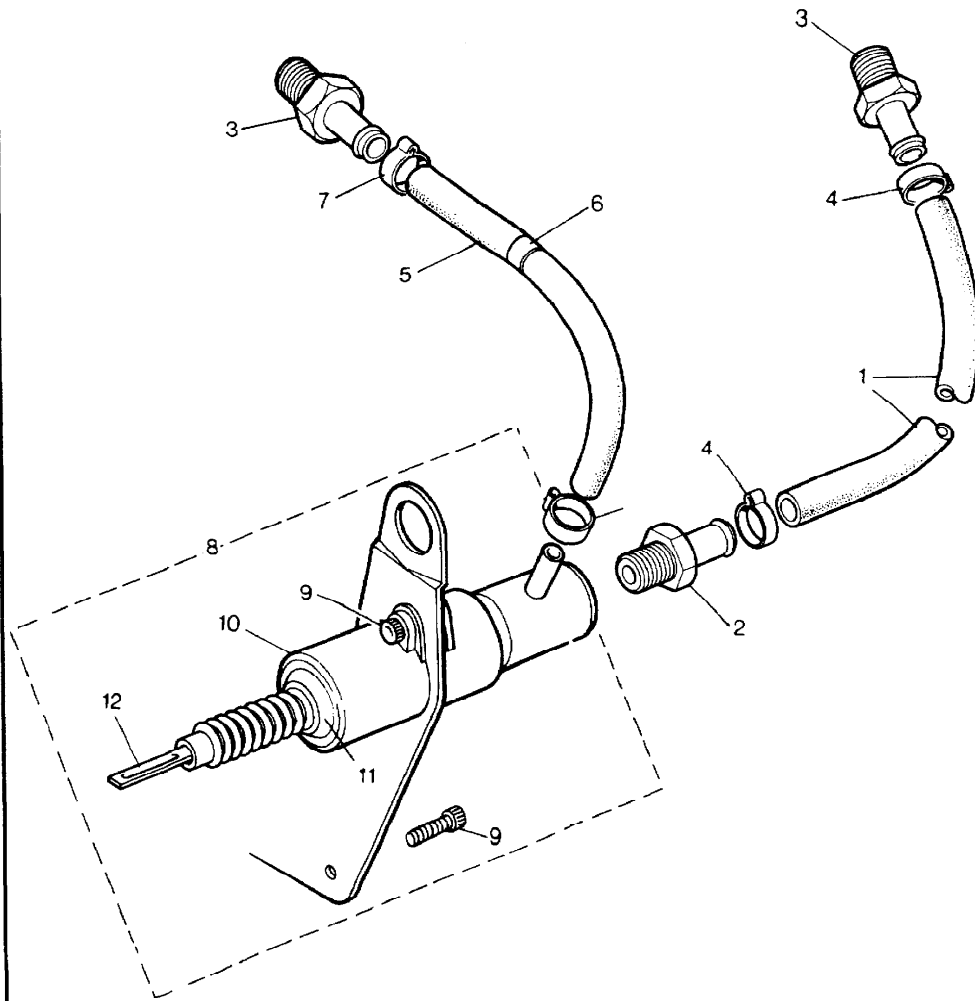

MODEL RANGE ROVER
BLOCK TS 5955/A
PAGE BB DT 10

ENGINE - 2400 TURBO DIESEL - COLD START ADVANCE & FAST IDLE DEVICE

ILL	PART NO	DESCRIPTION	QTY	REMARKS
1	RTC4958	Pipe-Water Delivery	1	
2	RTC4968	Union-Delivery Pipe	1	
3	RTC4967	Union-Delivery Pipe/Head	1	
4	EAC22723	Clip-Pipe/Head & Cold Start	2	
5	RTC4962	Return Pipe	1	
6	50641	'P' Clip-Pipe/Pump	1	
7	EAC22723	Clip-Pipe/Start/Thrmstat Hsg	2	
8	RTC5624	Cold Start	1	
9	SS106251L	+Screw M6x25 Skt Head	5	
10	RTC5723	+Rubber Boot	1	
11	RTC5724	+Thermostat	1	
12	RTC5725	+Rod	1	

Parts Not Applicable to USA.

121