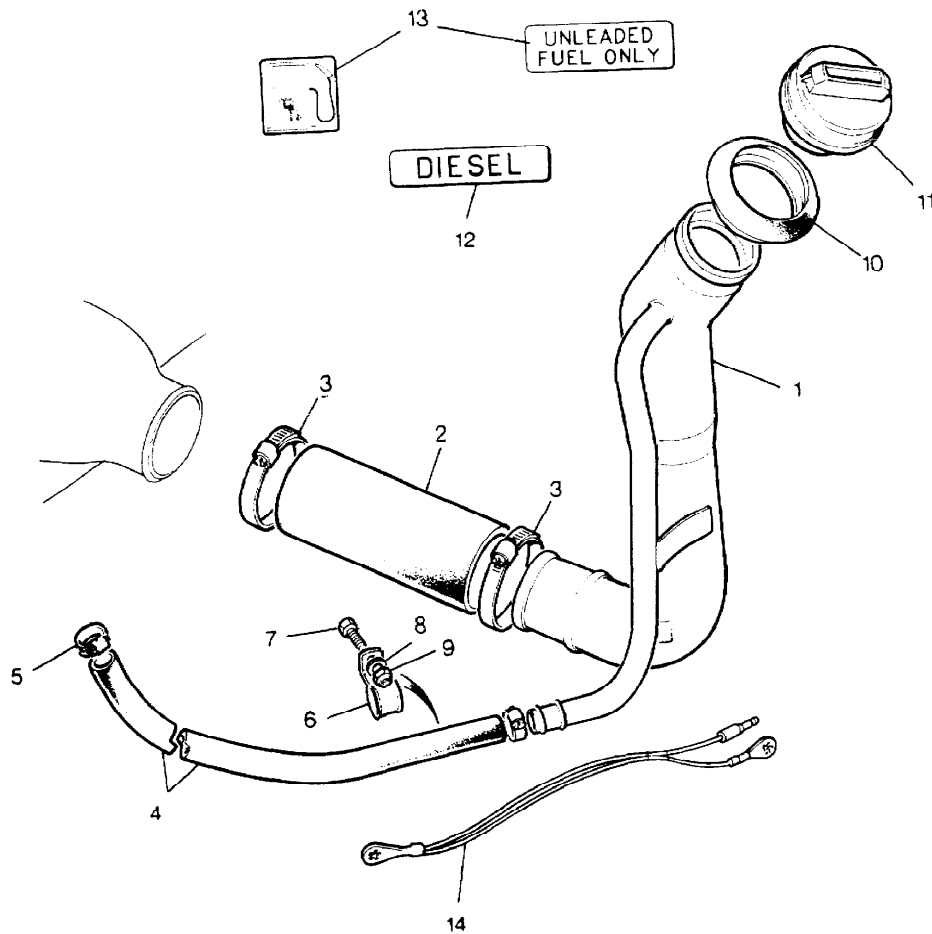

MODEL RANGE ROVER
BLOCK TS 6742
PAGE JA 12

FUEL - FUEL FILLER - FROM VIN HA464554

ILL	PART NO	DESCRIPTION	QTY	REMARKS
1	NTC7311	Fuel Filler Tube	1	Leaded
	NTC7312	Fuel Filler Tube	1	Unleaded
2	NTC5430	Hose-Fuel Filler	1	
3	CN100608L	Clip-Hose	2	
4	NTC5424	Hose-Breather	1	
5	CN100308L	Clip-Hose	2	
6	NTC6891	Clip	1	
7	SH106161L	Screw	1	
8	WA106041L	Washer-Plain	1	
9	NY106041L	Nut-Nyloc	1	
10	NTC5916	Grommet-Fuel Filler	1	
11	NTC5418	Cap-Fuel Filler	1	
12	NTC7349	Label-Diesel Fuel	1	
13	NTC7503	Label-Unleaded Fuel	1	
	PRC7147	Link Lead-Earth	1	

Parts Not Applicable to USA.

347