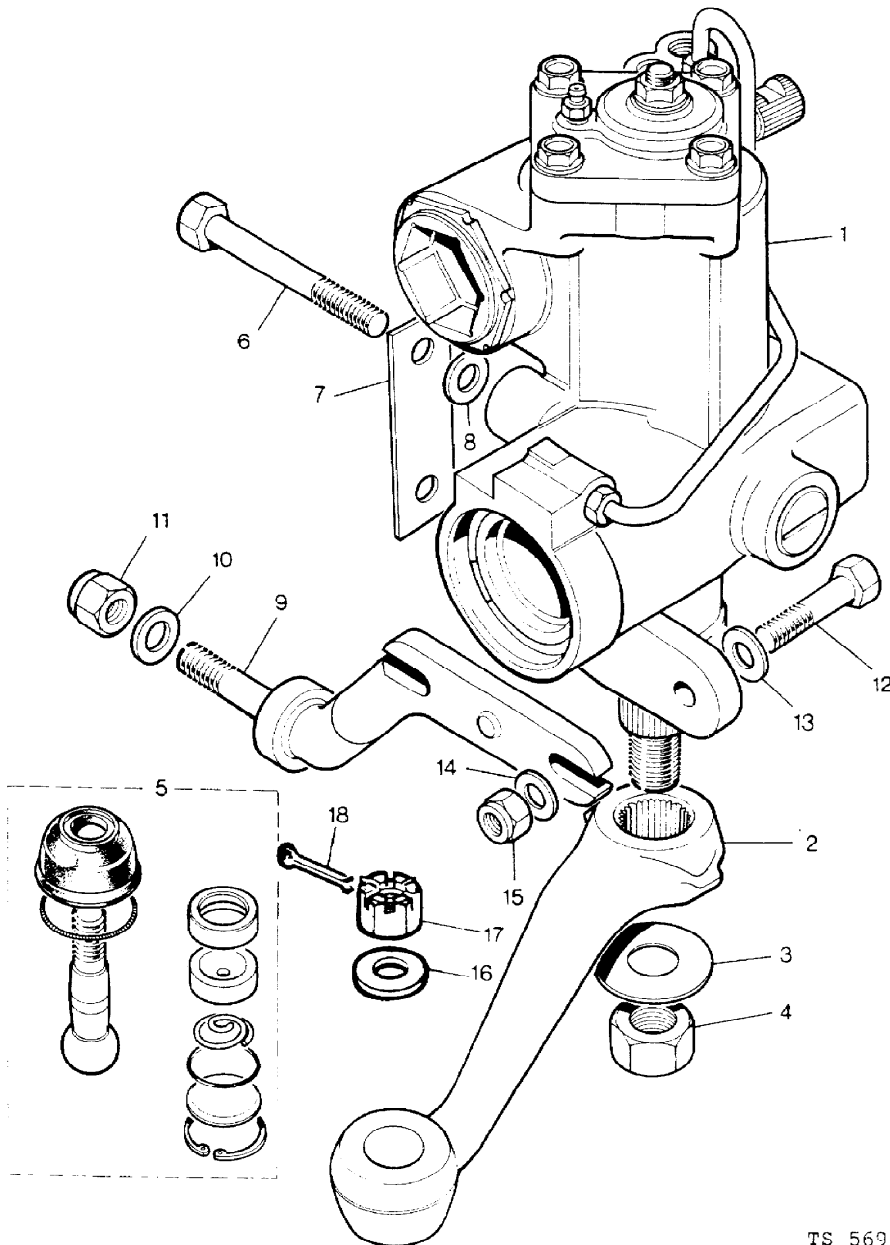

MODEL RANGE ROVER
BLOCK TS 5695
PAGE FA 10

STEERING - STEERING BOX - POWER

ILL	PART NO	DESCRIPTION	QTY	REMARKS
1	NTC1580	STEERING BOX	1	RH Stg
	NTC1580E	STEERING BOX - EXCHANGE	1	RH stg *
	NTC1581	STEERING BOX	1	LH Stg
2	RTC6396	+Drop Arm	1	RH Stg
	RTC6397	+Drop Arm	1	LH Stg
3	600265	+Washer-Drop Arm To Box	1	
4	NT614041L	+Nut-Drop Arm To Box	1	
5	RTC4198	+Ball Joint-Repair Kit	1	
6	BX112201	Bolt-Steering Box To Chassis	4	
7	572077	Tab Washer	2	
8	WA112081L	Plain Washer	4	
9	594947	Tie Bar	1	RH Stg
	594946	Tie Bar	1	LH Stg
10	4905	Plain Washer	1	) Tie Bar To
11	NY608041L	Nut	1	) Panhard Rod
12	BH607161L	Bolt	2	)
13	3261L	Plain Washer	2	) Tie Bar To
14	217245	Plain Washer	2	) Steering Box
15	NY607041L	Nut	2	)
16	WC112081L	Plain Washer	1	
17	NC112041	Nut	1	
18	PS105321	Split Pin	1	

Parts Not Applicable to USA.
* Less Drop Arm