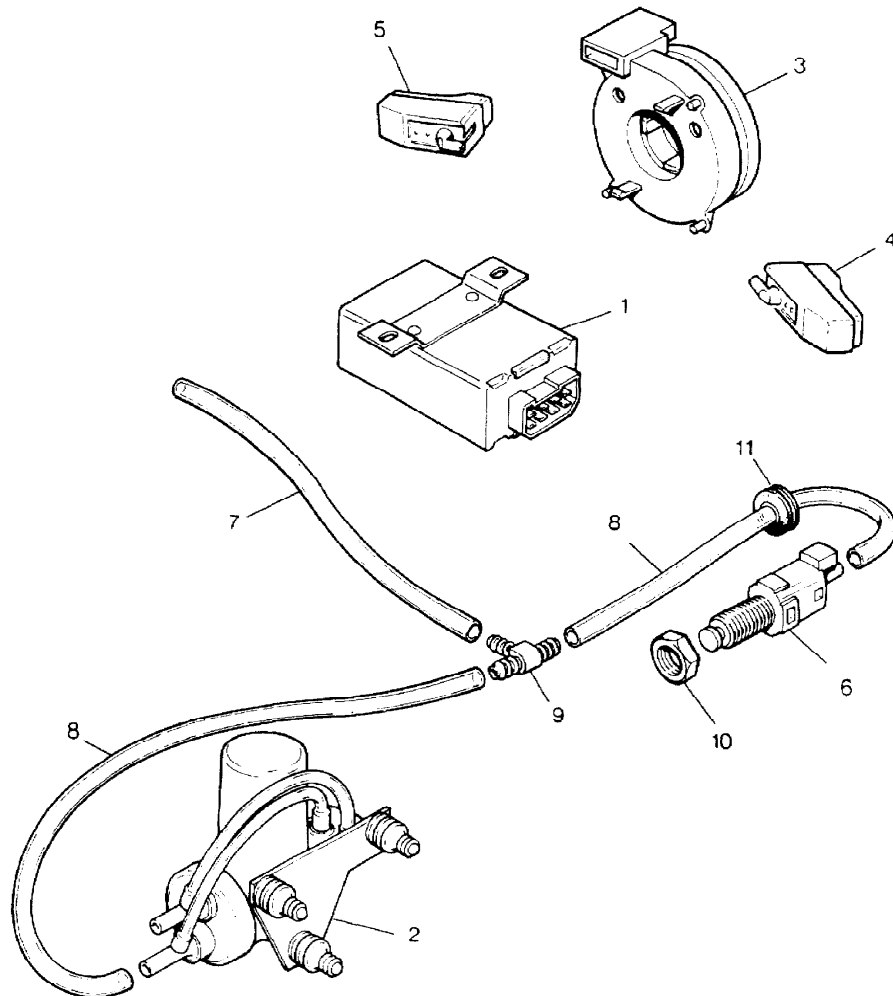

MODEL RANGE ROVER
BLOCK TS 6082
PAGE MD 18

BODY ELECTRICS - ELECTRONIC CONTROL CRUISE CONTROL - VOGUE SE ONLY

ILL	PART NO	DESCRIPTION	QTY	REMARKS
1	PRC5060	Electronic Control Cruise Control	1	
2	PRC6260	Control Unit Vacuum	1	
3	PRC6520	Spiral Cassette	1	Upto VIN HA
	PRC8746	Spiral Cassette	1	From VIN HA
4	PRC5797	Switch Set.Accelerator	1	
5	PRC6590	Switch Reset/Cancel	1	
6	PRC6259	Combined Switch and Ventilating Valve	1	
7	NTC4200	Hose Engine Diaphragm to Tee Piece Cruise Control	1	
8	NTC8232	Hose	1	
9	NTC4203	Tee Piece for Hoses Cruise Control	1	
10	NTC4207	Nut M12 to Retain PRC6259 to Brake Pedal Bracket	1	
11	NTC4238	Grommet for Cruise Control Hoses	1	

Parts Not Applicable to USA.