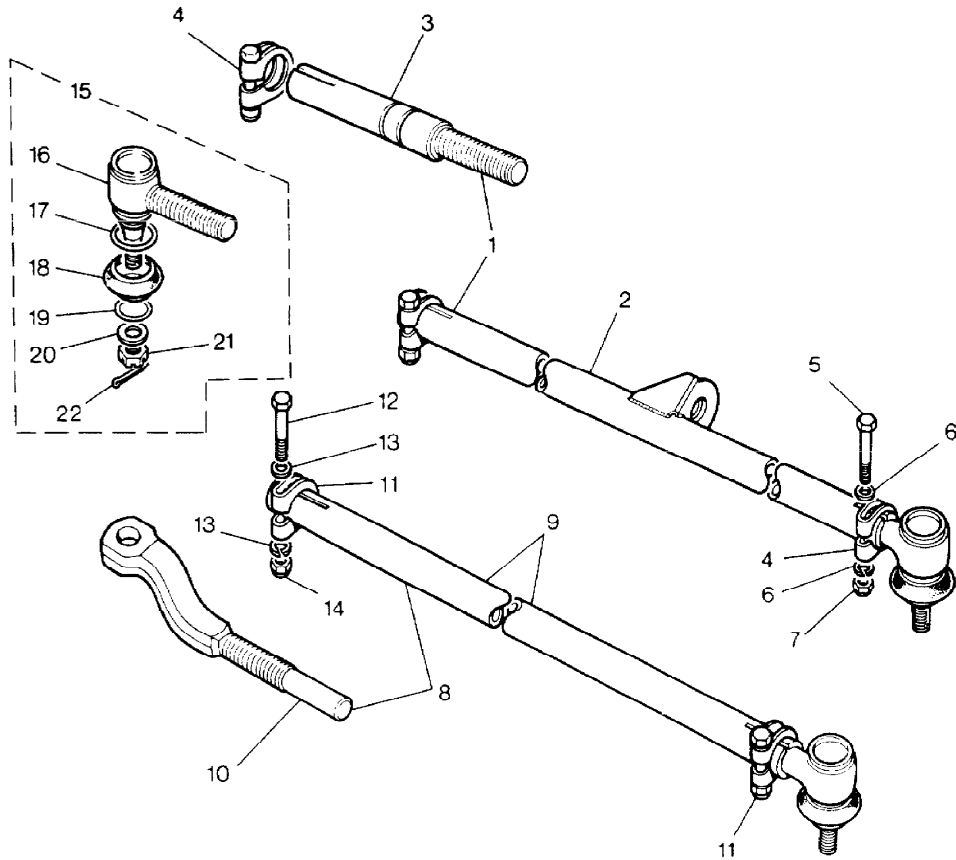

MODEL RANGE ROVER
BLOCK VS 1269
PAGE FA 20

STEERING - TRACK RODS

ILL	PART NO	DESCRIPTION	QTY	REMARKS
1	RTC1799	TRACK ROD ASSEMBLY	1	
2	NRC145	+Track Rod Tube	1	
3	NRC4700	+Adjusting Shaft	1	
4	577898	+Clip	3	
5	BH604151L	+Bolt	3	
6	WA106041L	+Plain Washer	6	
7	NV604141L	+Nut	3	
8	NRC3226	DRAG LINK ASSEMBLY	1	
9	NRC1824	+Cross Rod Tube	1	
10	NRC1823	+Cross Rod Tube End	1	
11	577898	+Clip	2	
12	256006	+Bolt	2	
13	WB106041L	+Plain Washer	4	
14	252210	+Nut	2	
15	RTC5869	BALL JOINT ASSEMBLY	3	
16	214662	+Retainer	3	
17	214685	+Spring Ring	3	
18	214649	+Gaiter	3	
19	90214684	+Spring Ring	3	
20	WC112081L	+Plain Washer	3	
21	NC112041	+Nut	3	
22	PS105321	+Split Pin	3	

Parts Not Applicable to USA.

290