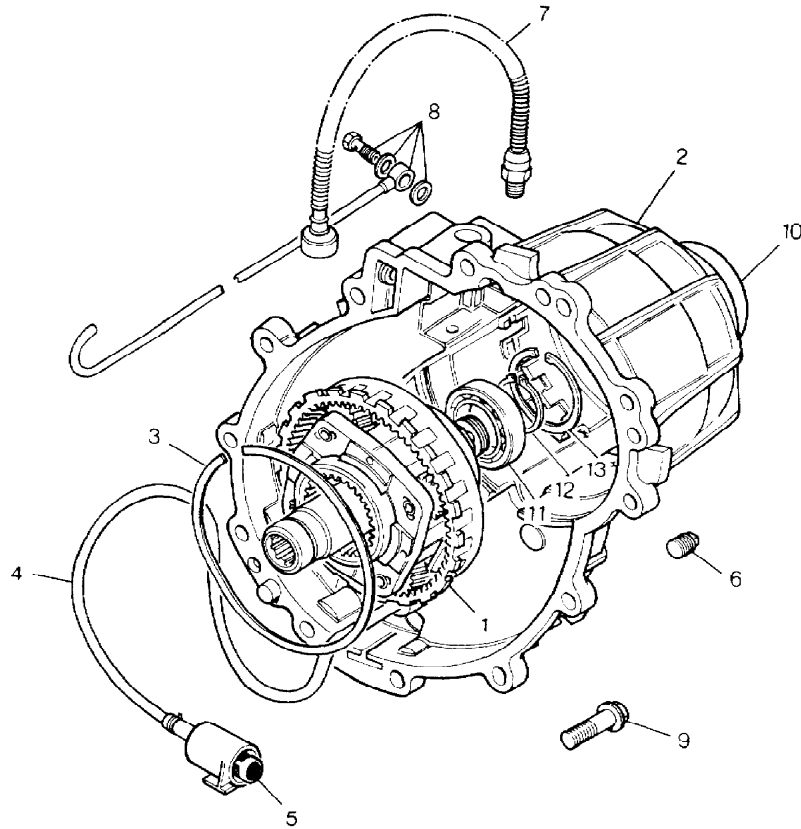

Parts Not Applicable to USA.

MODEL RANGE ROVER  
BLOCK TS 6569  
PAGE DD B 2

TRANSFER GEARBOX - BORG WARNER - HIGH/LOW

ILL	PART NO	DESCRIPTION	QTY	REMARKS
1	RTC6057	Fork & Pin Assy	1	
2	RTC6092	Shift Collar & Reduction Hub	1	
3	RTC6032	Selector Detent Lever	1	
4	RTC6035	Retaining Ring	1	
5	RTC5996	Detent Plunger	1	
6	RTC5998	Spring	1	
7	RTC6036	Blanking Plug	1	
8	RTC6049	Ring Clip	1	
9	RTC6029	Shift Lever Assy	1	
10	RTC6031	Oil Seal	1	