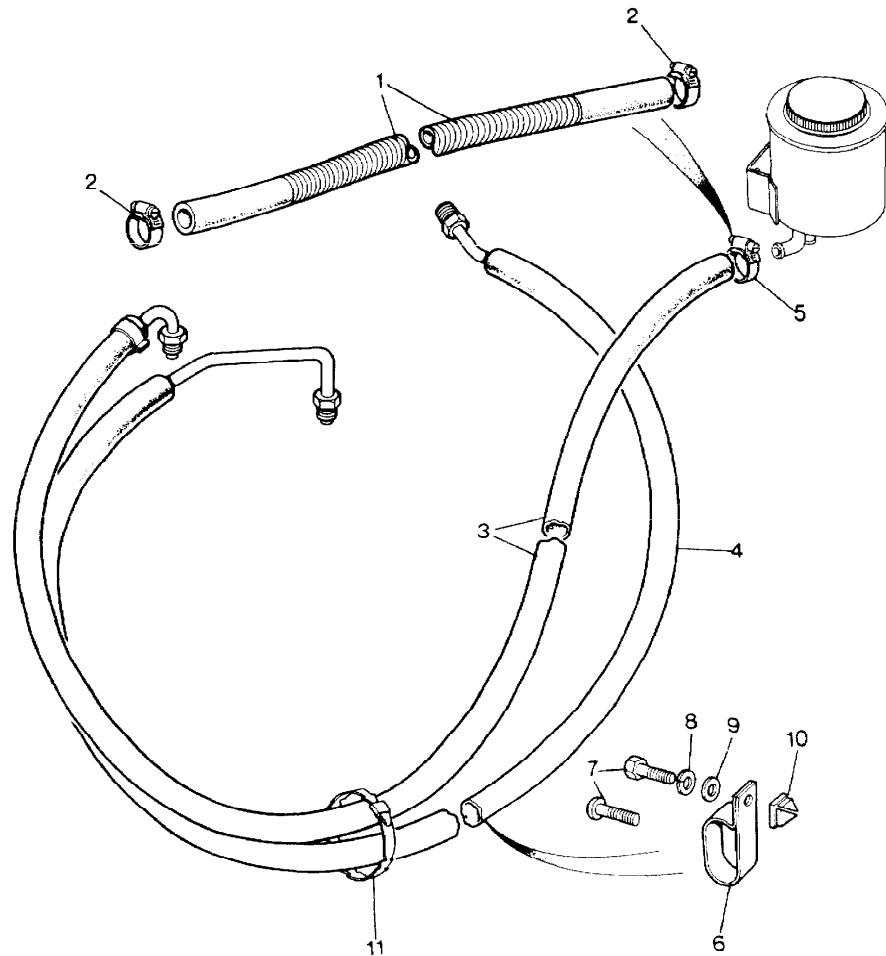

MODEL RANGE ROVER
BLOCK TS 5583/A
PAGE FA 18.02

STEERING - HOSES - POWER STEERING - PETROL
- FITTED WITH 200 SERIES POWER STEERING PUMP

ILL	PART NO	DESCRIPTION	QTY	REMARKS
1	NTC4245	Low Pressure Hose Reservoir to Steering Pump	1	
2	603890	Hose Clip	2	
3	NTC2600	Low Pressure Hose Steering Box to Reservoir	1	RH Stg Upto VIN GA440929
	NTC7953	Low Pressure Hose Steering Box to Reservoir	1	RH Stg From VIN GA440930
	NTC4246	Low Pressure Hose Steering Box to Reservoir	1	LH Stg
	RTC4825	O Ring for Hose Steering Box to Reservoir	1	
4	NTC2597	High Pressure Hose Pump to Steering Box	1	RH Stg Upto VIN GA440929
	NTC7952	High Pressure Hose Pump to Steering Box	1	RH Stg From VIN GA440930
	NTC6790	High Pressure Hose Pump to Steering Box	1	)LH Stg)With Armour)Guard Wrapping
	RTC4826	O Ring for Hose Steering Pump to Steering Box	1	
5	NRC1362	Hose Clip	1	
6	NTC2722	Clip	3	RH Stg
7	257020	Screw	2	
	79120	Screw	1	
8	WM702001L	Spring Washer	3	
9	WC702101L	Plain Washer	3	
10	79239	Nutsert	3	
11	240431	Cleat	2	RH Stg

Parts Not Applicable to USA.

288