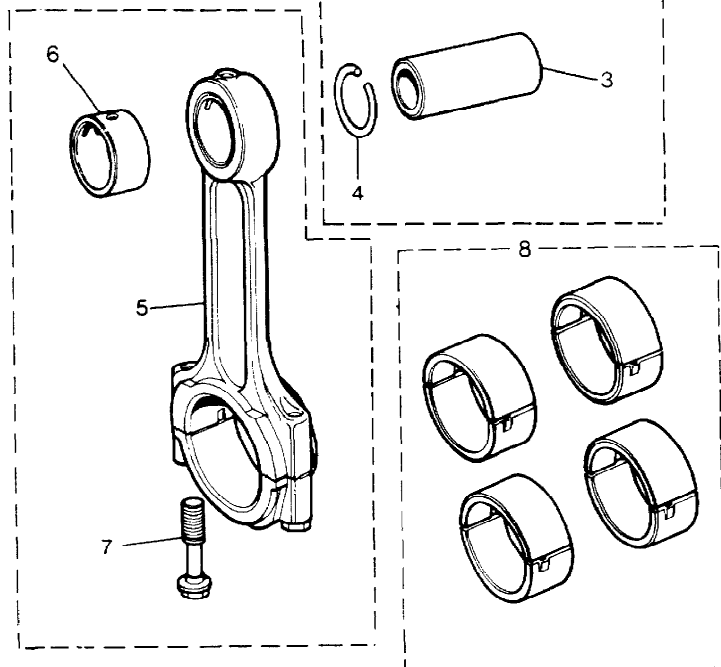

\* Part of Engine Gaskets/Seals Kit STC158

Parts Not Applicable to USA.

110

MODEL RANGE ROVER  
BLOCK VS 3295A  
PAGE BA DT 8

ENGINE - 2400 TURBO DIESEL - PISTON & RINGS

ILL	PART NO	DESCRIPTION	QTY	REMARKS
1	AEU2909L	PISTON AND RINGS ASSY-STD	4	
2	AEU2284L	+Kit-Piston Rings-STD	4	
3	RTC5003	+Gudgeon Pin	4	
4	AEU2042L	+Spring Ring	8	
5	AEU2036L	CONNECTING ROD ASSY	4	
6	AEU2037L	+Bush-Conn.Rod	4	
7	AEU2038L	+Bolt-Conn.Rod	8	
8	AEU2039L	Conn.Rod Brgs-PAIR	4	STD
	AEU2040L	Conn.Rod Brgs-PAIR	4	0.25mm (0.010") U/S
	AEU2041L	Conn.Rod Brgs-PAIR	4	0.5mm (0.020") U/S

Parts Not Applicable to USA.

MODEL RANGE ROVER  
BLOCK TS 5927  
PAGE BA DT 10

ENGINE - 2400 TURBO DIESEL - CRANKSHAFT

ILL	PART NO	DESCRIPTION	QTY	REMARKS
1	AEU2007L	Crankshaft	1	
2	RTC2765SL	Kit-Main Bearings	1	STD
	RTC276525L	Kit-Main Bearings	1	0.25mm (0.010") U/S
3	AEU2020L	Thrust Washer	2	STD
	AEU2021L	Thrust Washer	2	0.10mm (0.0039") U/S
	AEU2022L	Thrust Washer	2	0.20mm (0.0078") U/S
4	ETC9044	Spigot Housing	1	
5	SH106101L	Screw M6	3	
6	ETC9043	Bearing-Ball-Primary Shaft	1	
7	AEU2008L	Key-Timing Gear	1	
8	AEU2009L	Key-Pulley	1	
9	AEU2010L	Timing Gear	1	
10	AEU2173L	O Ring	1	
11	RTC4911	Damper Pulley	1	
12	RTC4954	Pulley-Compressor Drive	1	Air Con
13	SS108401	Screw MBx40-Pulley/Pulley	3	
14	WL108001L	Spring Washer	3	
15	NT124041	Nut-Pulley/Crank	1	