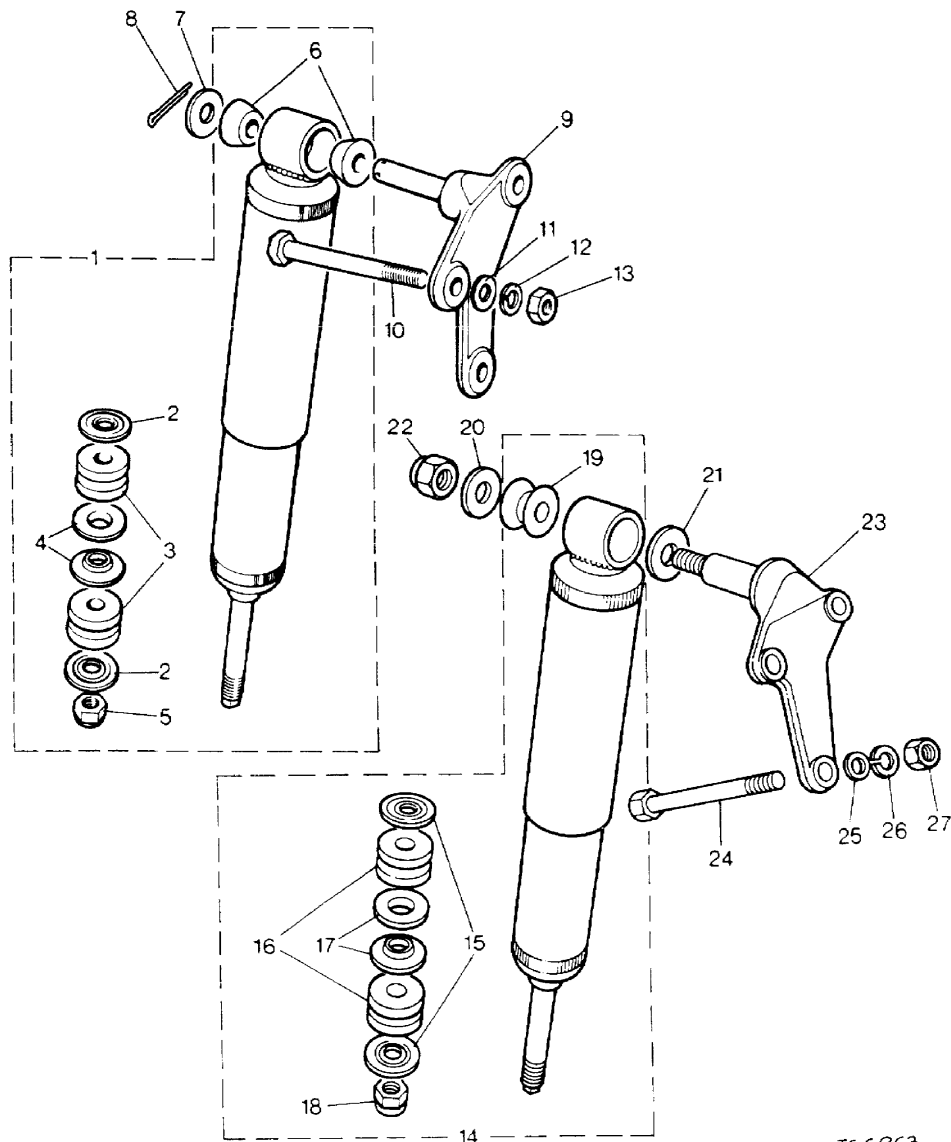

MODEL RANGE ROVER
BLOCK TS 6863
PAGE ED 6

REAR SUSPENSION - SHOCK ABSORBERS - UP TO VIN GA417084

ILL	PART NO	DESCRIPTION	QTY	REMARKS
1	RTC4630K	SHOCK ABSORBER KIT	2	
2	500746	+Guide Washer	4	
3	552818	+Rubber Cushion	4	
4	NRC4365	+Guide Washer	4	
5	NTC4571	+Lock Nut	2	
6	552819	+Rubber Cushion	4	
7	572204	Plain Washer	2	
8	PS110281	Split Pin	2	
9	NRC7834	Upper Mounting Bracket	2	
10	NRC2384	Special Bolt	6	
11	3982L	Plain Washer	6	
12	WM600061L	Spring Washer	6	
13	NH606041L	Nut	6	

REAR SUSPENSION - SHOCK ABSORBERS - FROM VIN GA417085

ILL	PART NO	DESCRIPTION	QTY	REMARKS
14	STC131	SHOCK ABSORBER KIT	2	Upto VIN GA450646
	STC240	Shock Absorber Kit	2	From VIN GA450647
	STC242	Shock Absorber Kit	2	Upto VIN HA471543
	STC242	Shock Absorber Kit	2	From VIN HA471544
15	500746	+Washer-Retainer	4	
16	552818	+Cushion-Rubber	4	
17	NRC6235	+Guide Washer	4	
18	NTC4571	+Nut-M12	2	
19	NRC5593	+Bush-Upper	2	
20	NRC5603	+Retainer-Outer	2	
21	NRC5602	+Retainer-Inner	2	
22	NY112041	+Nut	2	
23	NRC7981	+Bracket-Shock Absorber	2	
24	BH110221L	+Bolt-M10	6	
25	WC110061L	+Washer-Plain	6	
26	WM110001L	+Washer-Spring	6	
27	FN110041	+Nut-M10	6	

Parts Not Applicable to USA.

TS6863