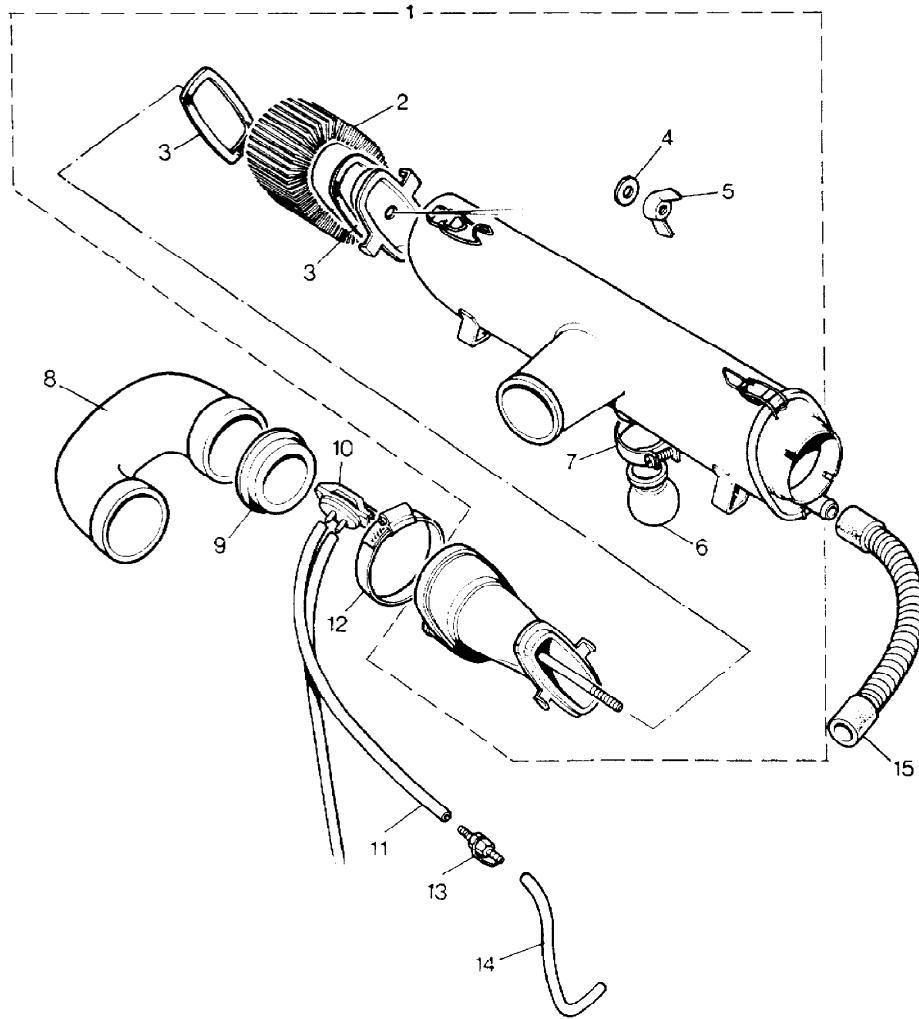

Parts Not Applicable to USA.

347

MODEL RANGE ROVER  
BLOCK VS 3089/A  
PAGE JB 2

FUEL - AIR CLEANER - CARB

ILL	PART NO	DESCRIPTION	QTY	REMARKS
1	ERC8706	AIR CLEANER	1	
2	605191	+Element	2	
3	511833	+Gasket	4	
4	RTC609	+Plain Washer	2	
5	250044	+Wing Nut	2	No Longer Available
6	606248	+Dust Valve	1	
7	606247	+Hose Clip	1	
8	603670	Elbow	2	
9	603069	Intake Seal	2	
10	ERC6399	Sensor Unit	1	
11	614891	Vacuum Pipe	2	
12	572541	Hose Clip	2	
13	614866	Non Return Valve	1	
14	ERC3093	Hose Charcoal Filter	1	
15	ETC6270	Hose Air Cleaner to Temperature Control	2	