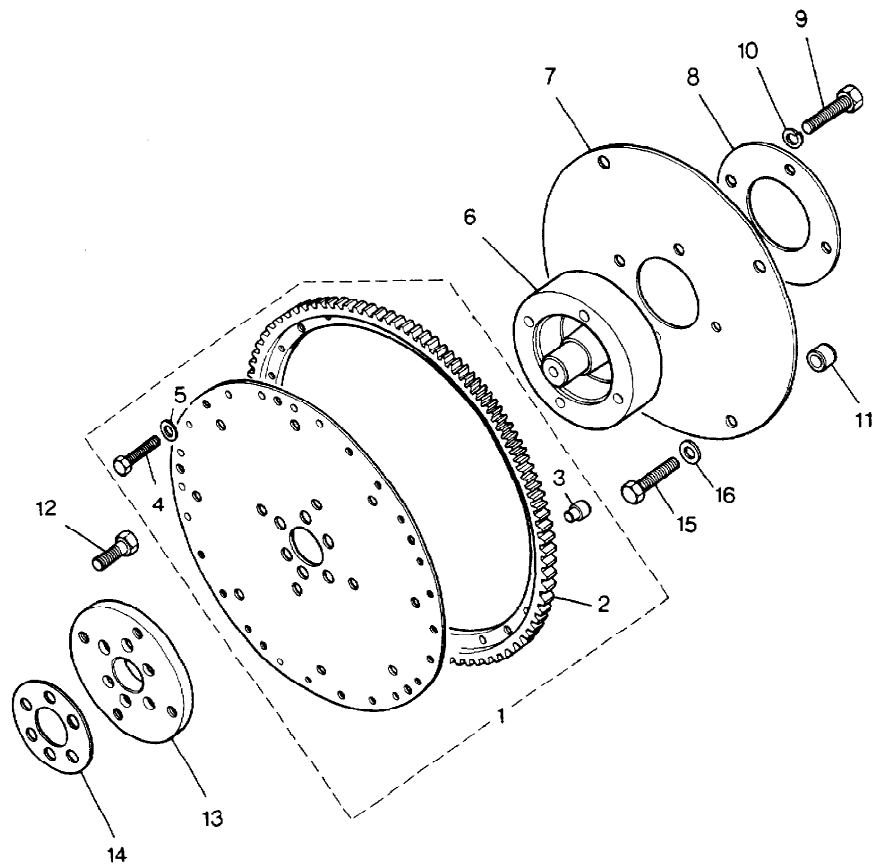

Parts Not Applicable to USA.

104

MODEL RANGE ROVER  
BLOCK TS 5580  
PAGE BJ VI 4

ENGINE (E.F.I.) - DRIVE PLATE, AUTOMATIC - TRANSMISSION

ILL	PART NO	DESCRIPTION	QTY	REMARKS
1	FRC7851	DRIVE PLATE ASSEMBLY	1	
2	603340	+Starter Ring	1	
3	529364	++Dowel	2	
4	610735	+Bolt 5/16"UNF	10	
5	610736	+Plain Washer-Special	10	
6	FRC7075	Spigot Aligner	1	
7	FRC7081	Drive Plate-Converter	1	
8	FRC7080	Butress Ring	1	
9	BH110111L	Bolt M10x55mm Long	4	
10	WL110001L	Washer	4	
11	FRC5004	Dowel	1	
12	SS607061	Socket Screw 7/16"UNFx $\frac{1}{2}$ " Long	6	
13	FRC7042	Spacer-Crankshaft	1	
14		Shm T/C Height		
	FRC9203	1.25mm	A/R	
	FRC9205	1.45mm	A/R	
	FRC9207	1.65mm	A/R	
	FRC9209	1.85mm	A/R	
	FRC9211	2.05mm	A/R	
15	SH110201L	Screw	4	
16	WA110061L	Washer	4	