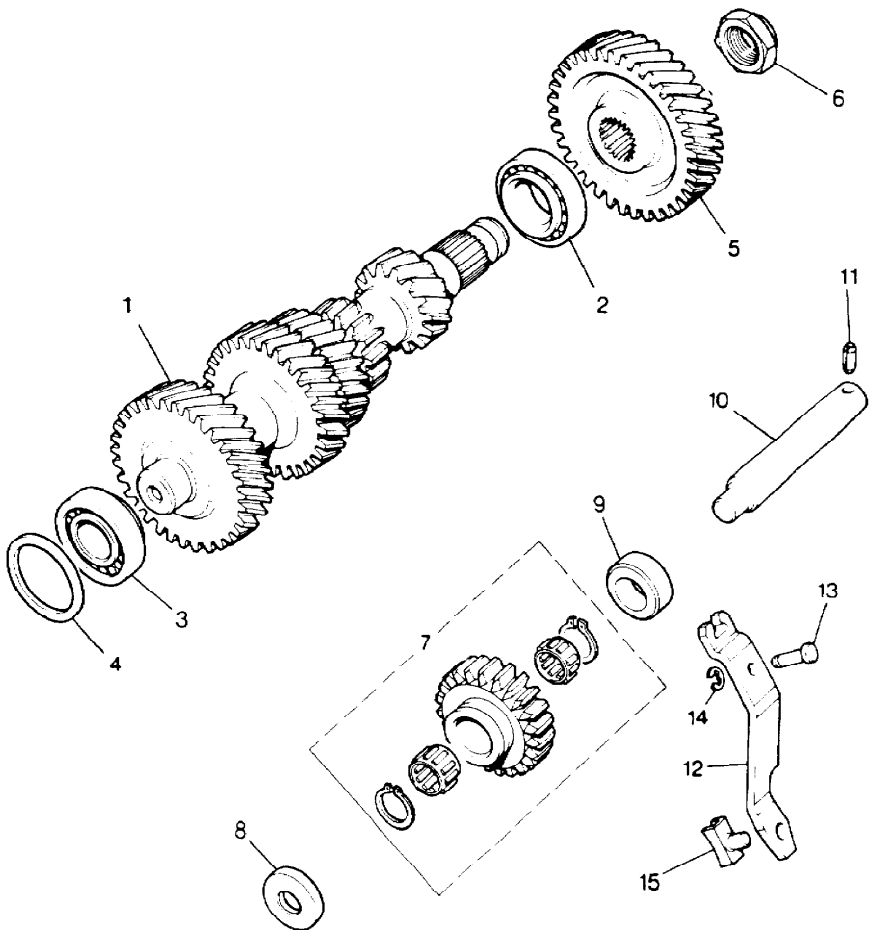

MODEL RANGE ROVER
BLOCK VS 3878A
PAGE CD M 6

LAYSHAFT & REVERSE IDLER

ILL	PART NO	DESCRIPTION	QTY	REMARKS
1	FRC9319	Layshaft Cluster Gear-Diesel	1	Upto Gearbox 54A222160E Suffix E
	FRC9971	Layshaft Cluster Gear-Diesel	1	)From Gearbox)54A222161E)Suffix E
	FRC8140	Layshaft Cluster Gear-Petrol 33 Teeth	1	
	FTC250	Layshaft Cluster Gear Diesel	1	)From Suffix F
	FRC9706	Layshaft Cluster Gear Petrol	1	)
	FTC1074	Layshaft Cluster Gear Diesel	1	)Suffix G & H
	FTC1073	Layshaft Cluster Gear Petrol	1	)
2	ULC1796L	Bearing-Layshaft	2	Upto Suffix F
2	FTC317	Bearing Rear Layshaft	1	)Suffix
3	FTC248	Bearing Front Layshaft	1	)F, G & H
4		Selective Washer-Layshaft		
	TKC4633	1.69mm	A/R	)
	TKC4635	1.75mm	A/R	)
	TKC4637	1.81mm	A/R	)
	TKC4639	1.87mm	A/R	)
	TKC4641	1.93mm	A/R	)
	TKC4643	1.99mm	A/R	)
	TKC4645	2.05mm	A/R	)
	TKC4647	2.11mm	A/R	)
	TKC4649	2.17mm	A/R	)Upto Suffix F
	TKC4651	2.23mm	A/R	)
	TKC4653	2.29mm	A/R	)
	TKC4655	2.35mm	A/R	)
	TKC4657	2.41mm	A/R	)
	TKC4659	2.47mm	A/R	)
	TKC4661	2.53mm	A/R	)
	TKC4663	2.59mm	A/R	)

190

Parts Not Applicable to USA.