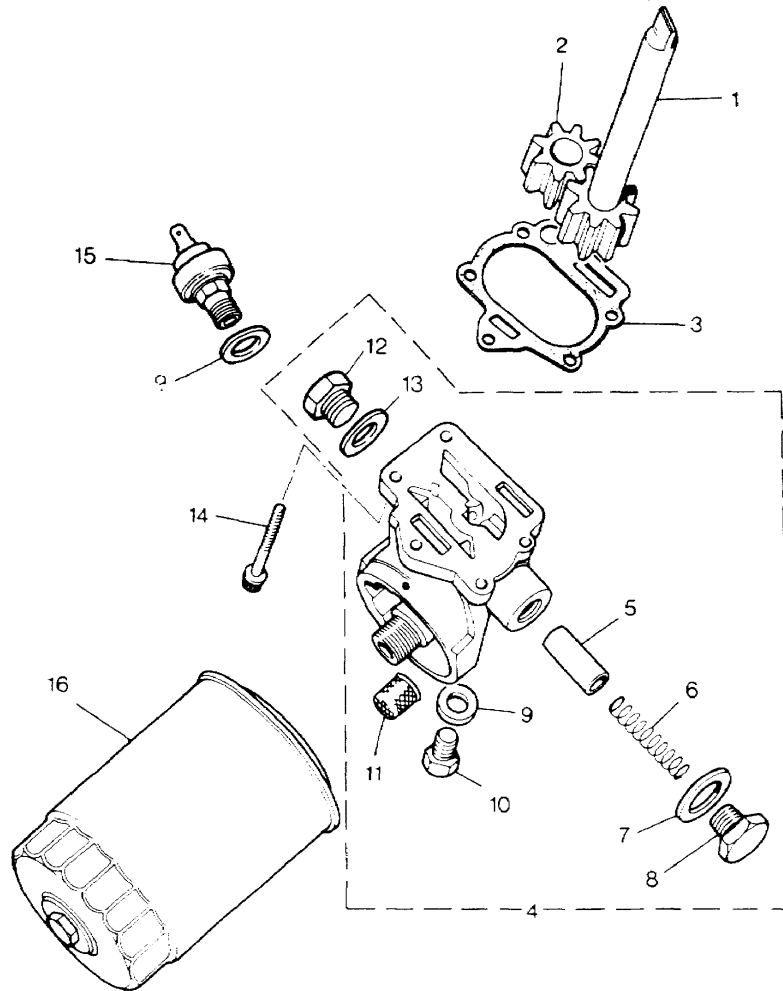

MODEL RANGE ROVER
BLOCK VS 3748
PAGE BB VC 10

ENGINE - (CARB) - OIL PUMP

ILL	PART NO	DESCRIPTION	QTY	REMARKS
1	ERC1351	Shaft & Gear Assy - Pump	1	
2	614037	Gear	1	
3	90602072	Gasket - Pump	1	*
4	ETC4276	OIL PUMP COVER ASSY	1	
5	90602064	+Pressure Relief Valve	1	
6	602067	+Spring	1	
7	603521	+Joint Washer	1	*
8	602071	+Plug-Pressure Relief	1	
9	243968	+Joint Washer	1	*
10	273166	+Plug 9/16"UNF	1	
11	414202	+Oil Strainer	1	
12	517689	+Plug 1/2"UNF	1	
13	243967	+Joint Washer	1	*
14	602910	Bolt 1/4" UNCx7/8 Pump Cover	3	
	602912	Bolt 1/4" UNC x 1 1/4"	2	
	602913	Bolt 1/4" UNC x 9/16"	1	
15	PRC7204	Switch Oil Pressure	1	
16	ERR1168	Oil Filter Canister	1	

* Part Of Engine Gasket Kit RTC3306
Repair Kit RTC4477

Parts Not Applicable to USA.