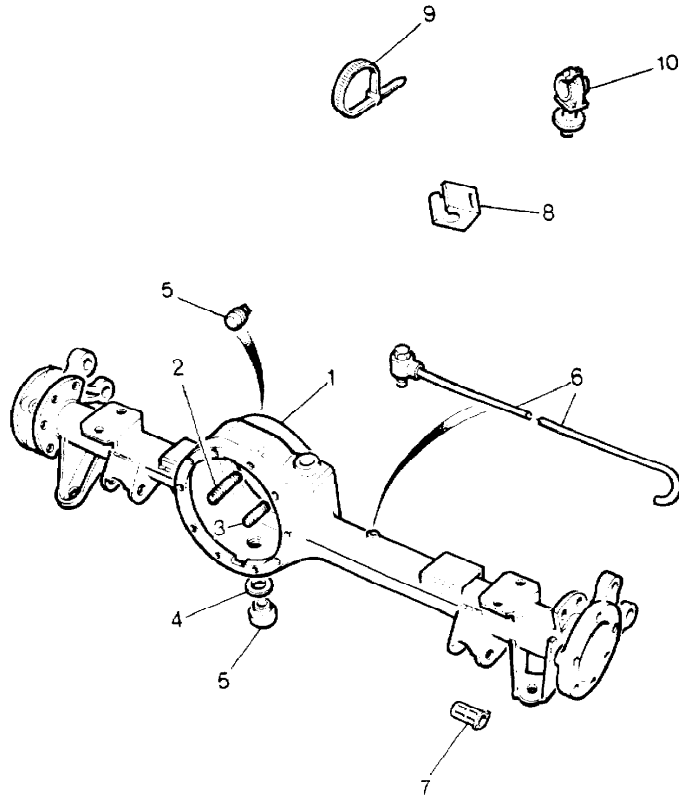

MODEL RANGE ROVER
BLOCK TS 5592/B
PAGE EB 2.02

REAR AXLE - AXLE CASE

ILL	PART NO	DESCRIPTION	QTY	REMARKS
1	FRC9229	+Rear Axle Case	1	***
	FTC1433	+Rear Axle Case	1	****
	FTC1432	+Rear Axle Case	1	With ABS
2	561196	+Stud	6	
3	561195	+Stud	6	
4	515599	+Washer Drain Plug	1	
5	608246	+Filler and Drain Plug	2	
6	FRC7230	+Breather Pipe	1	Upto VIN HA483957
	FRC2176	+Breather Pipe	1	From VIN HA483958
7	FTC1374	+Sensor Bush	2	Anti Lock Brakes
8	NRC9246	Clip Breather Pipe	5	
9	568680	Cleat	3	
	594594	Cable Tie	2	
10	79123	Pipe Clip	1	

** From VIN GA399973

*** Upto VIN HA

**** From VIN HA

Parts Not Applicable to USA.