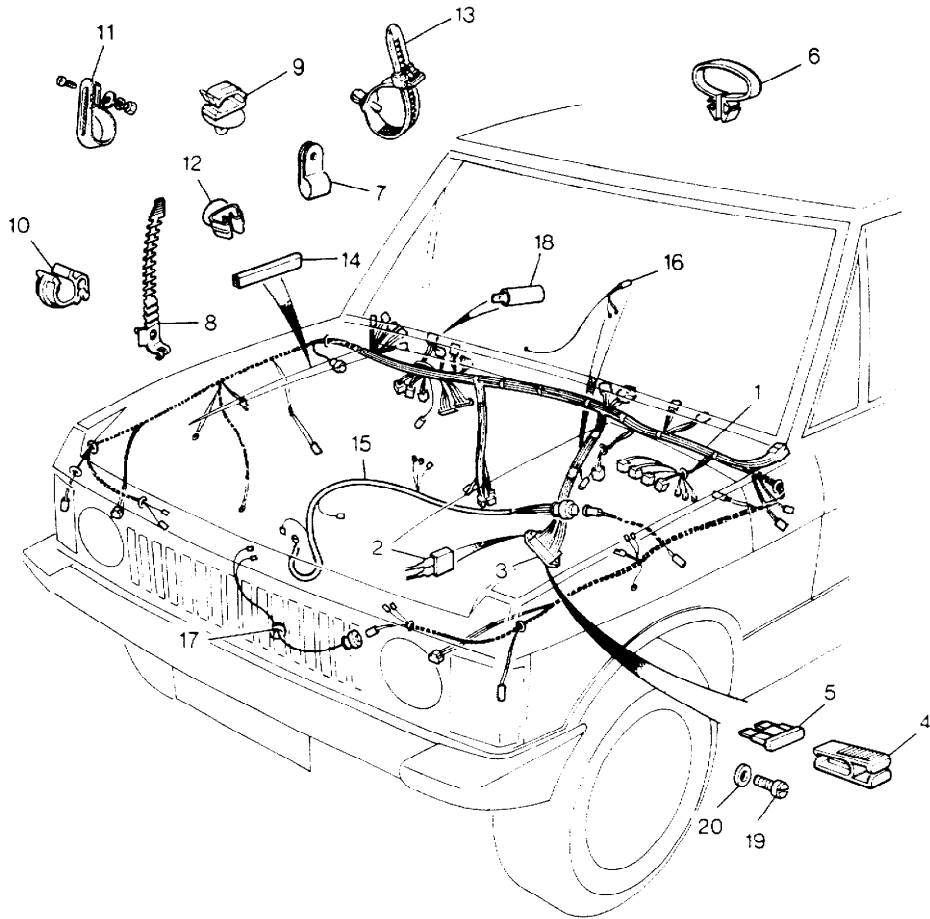

ILL	PART NO	DESCRIPTION	QTY	REMARKS
1	PRC5853	Main Harness	1	LH Stg
	PRC5854	Main Harness	1	RH Stg
2	RTC6345	Self Setting Circuit Breaker for Electric Windows	1	
3	RTC4739	Fuse Box 20 Way	1	
4	PRC4412	Fuse Extractor	1	
5	RTC4481	Fuse 3 Amp	1	)
	RTC4497	Fuse 5 Amp	3	)
	RTC4498	Fuse 7.5 Amp	4	) Part of
	RTC4501	Fuse 10 Amp	2	) RTC4739
	RTC4503	Fuse 15 Amp	4	)
	RTC4504	Fuse 20 Amp	4	)
	RTC4506	Fuse 25 Amp	1	)
6	PRC5274	Plastic Omega Clip White	1	)
	PRC5275	Plastic Omega Clip Blue	2	)
7	AAU3715L	Insuloid Clip	3	)
8	ADU7981L	Plastic Clip	10	) Fixing
9	AFU1090L	Plastic Clip	1	) Harnesses
10	AFU1296	Cable Clip	4	)
11	C393771L	Plastic Clip	1	)
12	ADU8267	Harness Clip	1	)
	ADU8363L	Harness Clip	2	)
13	13H9727L	Cable Tie	2	)
	AAU3686	Cable Tie	6	)
14	DRC1530	Edging Strip	1	
15	PRC5623	Engine Harness	1	CV Model Petrol
	PRC5622	Engine Harness Air Conditioning	1	EFI Model Petrol
	PRC5007	P.V.C. Protective Tube for Engine Harness E.F.I. Only	1	
	PRC5258	Engine Harness with Fuel Shut Off	1	Germany
	PRC5625	Engine Harness	1	RH Stg)
	PRC5626	Engine Harness	1	LH Stg)
16	PRC5111	Cable Assembly Glow Plugs	1	RH Stg)Diesel
	PRC5110	Cable Assembly Glow Plugs	1	LH Stg)
17	PRC4053	Cable Oil Temperature Manual	1	
	PRC4204	Cable Oil Temperature Auto	1	
18	AAU5034	In Line Resistor	1	
19	SP105101L	Screw)Fixing Fusebox	2	
20	WA105001L	Plain Washer)	2	

NOTE: For Fuse Cover See Trim - Lower Facia.

Parts Not Applicable to USA.

413