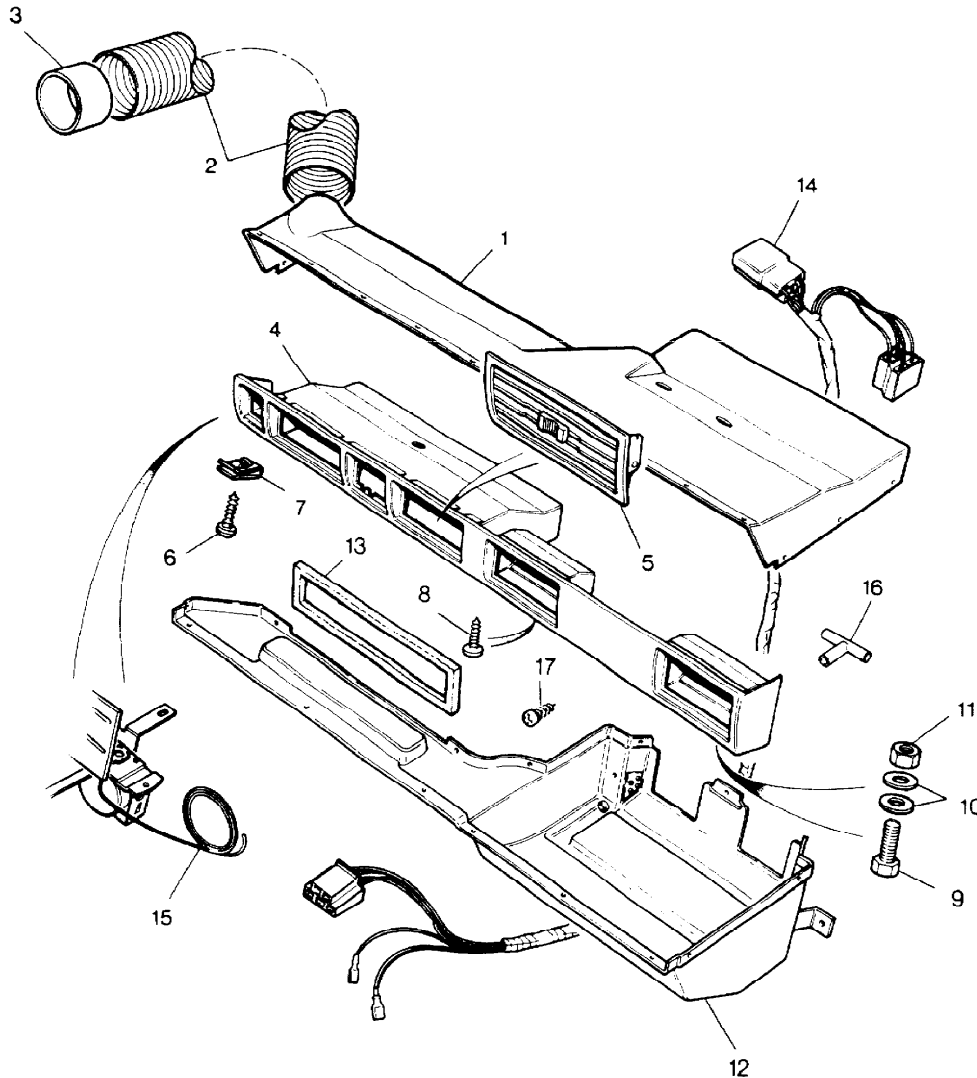

MODEL RANGE ROVER
BLOCK TS 6233/A
PAGE LD 6.02

AIR CONDITIONING - FACIA FROM VEHICLE NO DA274121 - 2 DOOR
- DA273923 - 4 DOOR - UP TO EA351032 - 2 AND 4 DOOR

ILL	PART NO	DESCRIPTION	QTY	REMARKS
1	MUC9793	Top Facia	1	RH Stg
	MUC9794	Top Facia	1	LH Stg
2	MUC8842	Hose	1	
3	AEU3057	Hose Adaptor	1	
4	MUC5922	Bezel Facia Rail	1	RH Stg
	MUC5923	Bezel Facia Rail	1	LH Stg
5	MXC5572	Louvre	4	
6	AFU3002	Screw	4	
7	AK608041L	Spire Nut	4	
8	AB610061L	Screw	4	
9	SH104201L	Screw	5	
10	WA104001L	Plain Washer	10	
11	NH104041L	Nut	5	
12	MUC9785	Bottom Case Facia	1	RH Stg
	MUC9786	Bottom Case Facia	1	LH Stg
13	AEU1404	Foam Seal	1	
14	RTC7407	Cable Assembly Blower Motor	1	
15	MWC1339	Thermostat on Heater	1	
16	AEU1403	Tee Piece	1	
17	AB612044	Screw	6	

Parts Not Applicable to USA.