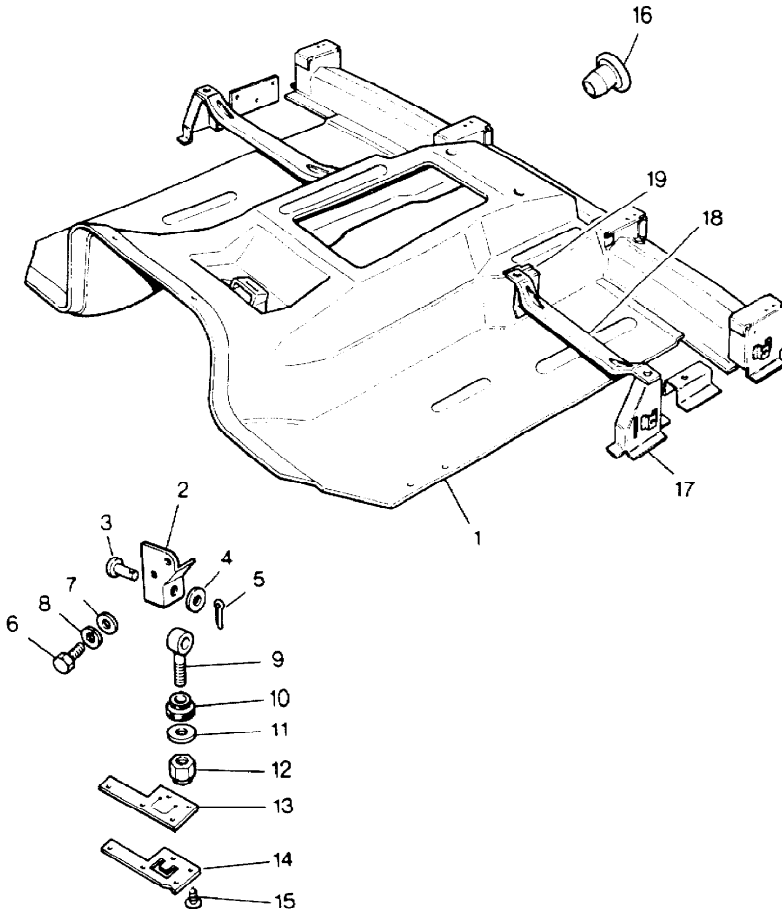

BODY FRAME - TUNNEL ASSEMBLY

ILL	PART NO	DESCRIPTION	QTY	REMARKS
1	MXC7619	Tunnel Front Floor	1	*
	MXC7771	Tunnel Front Floor	1	**
	MXC9238	Tunnel Front Floor	1	From VIN HA
2	577786	Support Bracket RH	1	
	577787	Support Bracket LH	1	
3	577259	Clevis Pin	2	
4	RTC611	Plain Washer	2	
5	RTC601	Split Pin	2	
6	255207	Screw	4	
7	3831L	Plain Washer	4	
8	WM600041L	Spring Washer	4	
9	595099	Tie Rod	2	
10	577255	Grommet	2	
11	577254	Washer	2	
12	NY607041L	Nut	2	
13	577775	Rubber Seal	2	
14	577776	Cover Plate RH	1	
	577777	Cover Plate LH	1	
15	AB606031L	Drive Screw	10	
16	MXC8709	Plug-Handbrake Fixing Holes	A/R	From VIN GA422297
17	MWC2404	Bracket - Seat Plinth RH	1	
	MWC2405	Bracket - Seat Plinth LH	1	
18	MUC9536	Bracket - Crossmember RH	1	
	MUC9537	Bracket - Crossmember LH	1	
19	MWC6652	Bracket-X Member to Tunnel RH	1	
	MWC6653	Bracket-X Member to Tunnel LH	1	