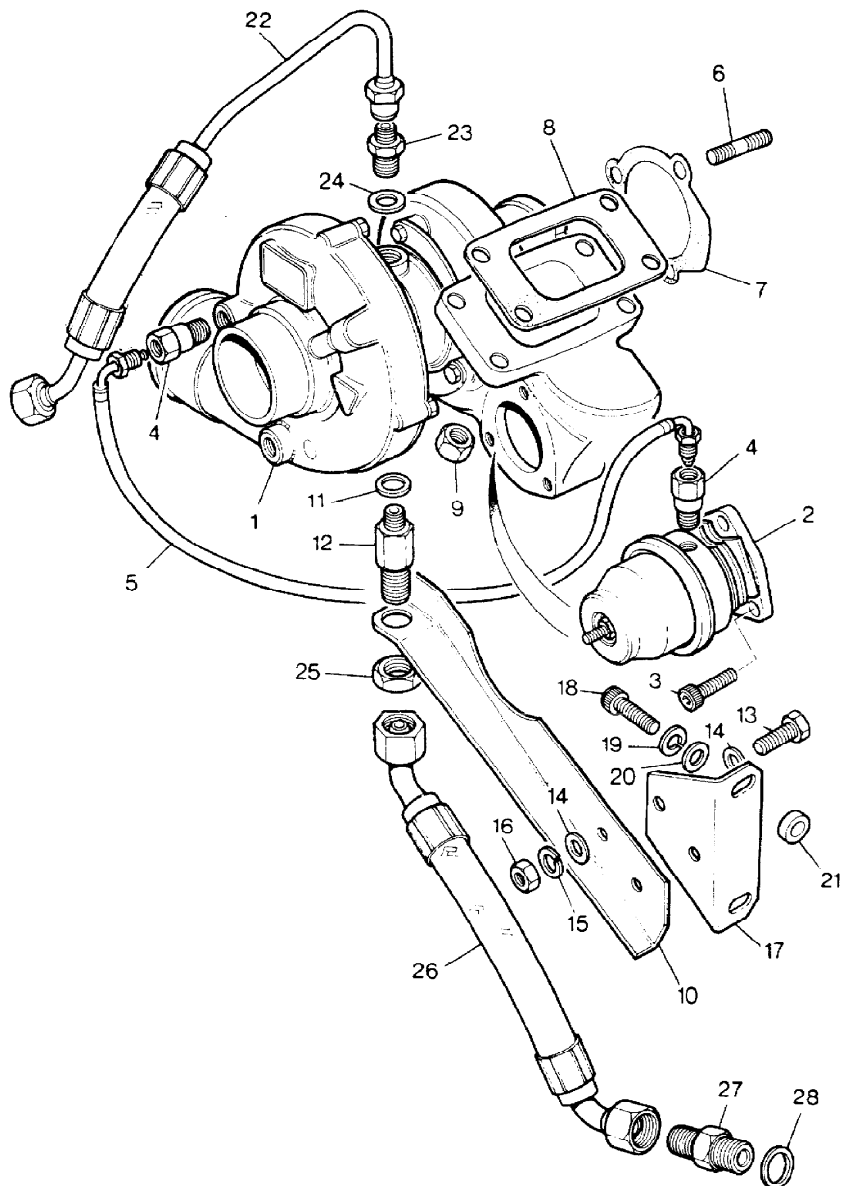

MODEL RANGE ROVER
BLOCK TS 5905A
PAGE BD DT 6

ENGINE - 2400 TURBO DIESEL - TURBOCHARGER

ILL	PART NO	DESCRIPTION	QTY	REMARKS
1	RTC4910	TURBOCHARGER	1	
2	RTC5017	+Wastegate	1	
3	SS108201L	+Screw M8x20mm-Wastegate/ Turbo	3	
4		+Adaptor-Tube	2	NSP
5	RTC5018	+Tube-Wastegate	1	
6	AEU2030L	+Stud-Turbo/Exh.Pipe	3	
7	RTC4894	Gasket-Exh.Pipe	1	**
8	RTC5004	Gasket-Turbo/Exh.Manifold	1	**
9	NH108141L	Nut-Turbo/Manifold	4	
10	RTC4952	Bracket-Turbo	1	
11	RTC5016	Sealing Washer	1	*
12	RTC4943	Adaptor	1	
13	SH108251L	Screw M8x25mm-Brkt/Support	2	
14	WA108051L	Plain Washer	4	
15	WL108001L	Spring Washer	2	
16	NH108051L	Nut	2	
17	RTC4951	Bracket-Brkt/Block	1	
18	SS108251	Screw M8x25mm-Brkt/Block	2	
19	WL108001L	Spring Washer	2	
20	WA108001L	Plain Washer	2	
21	RTC4963	Distance Piece	2	
22	RTC4960	Feed Pipe-Turbo Lube	1	
23	RTC5015	Union-Lube/Turbo	1	
24	BAU5374L	Sealing Washer	1	*
25	RTC4972	Nut-Bracket/Turbo	1	
26	RTC4941	Scavenge Pipe-Oil Lube	1	
27	JAM3255L	Adaptor-Pipe/Block	1	
28	JAM3256L	Sealing Washer	2	*

* Part of Engine Gaskets/Seals Kit STC158

** Part of Engine Gaskets/Seals Kit RTC4993

Parts Not Applicable to USA.