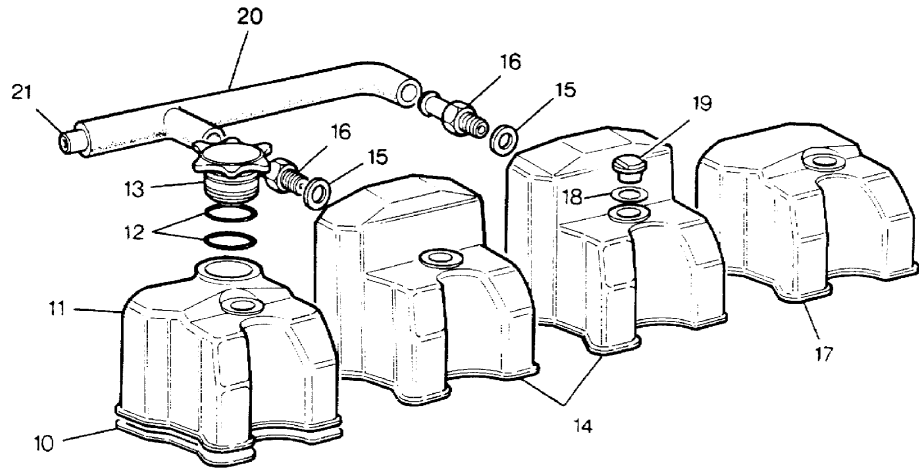

MODEL RANGE ROVER
BLOCK TS 5939
PAGE BC DT 6

ENGINE - 2400 TURBO DIESEL - ROCKER COVERS

ILL	PART NO	DESCRIPTION	QTY	REMARKS
1	AEU2082L	End Cover	2	
2	AEU2080L	Clamp	5	
3	AEU2079L	Clamp	2	
4	AEU2078L	Bolt-M12	10	
5	AEU2081L	Clamp	3	
6	AEU2083L	Bolt M12	4	
7	AEU2085L	Bolt M12	4	
8	WB112081L	Plain Washer M12x22x2	8	
9	BAU5092L	Gasket-Cyl.Head-1.42mm	A/R +)	)See Note
	BAU5093L	Gasket-Cyl.Head-1.52mm (2 Notch)	A/R +)	
	BAU5094L	Gasket-Cyl.Head-1.62mm (1 Notch)	A/R +)	
10	RTC4892	Gasket-Rocker Covers	4	**
11	RTC6449	Rocker Cover-Front-Oil Fill	1	
12	AEU2091L	Sealing Washer-Oil Filler	2	**
13	AEU2090L	Filler Cap-Oil	1	
14	RTC6450	Rocker Cover-Intermediate	2	
15	AEU2094L	Sealing Washer	2	**
16	AEU2202L	Adaptor	2	
17	RTC6451	Rocker Cover-Rear	1	
18	AEU2093L	Sealing Washer	4	**
19	AEU3043L	Nut-Covers/Heads	4	
20	BAU5090L	Hose-Breather	1	
21	BAU5091L	Connector-Breather Hose	2	
22	ERC8648	Glow Plug	4	
23	AEU2095L	Busbar	3	
24	WA105041L	Plain Washer	4	
25	NH105041L	Nut M5	4	

+ NOT included in Gaskets/Seals Kit

** Part of Engine Gaskets/Seals Kit RTC4993

NOTE: Gasket Thickness Is Determined From
Workshop Manual

Parts Not Applicable to USA.