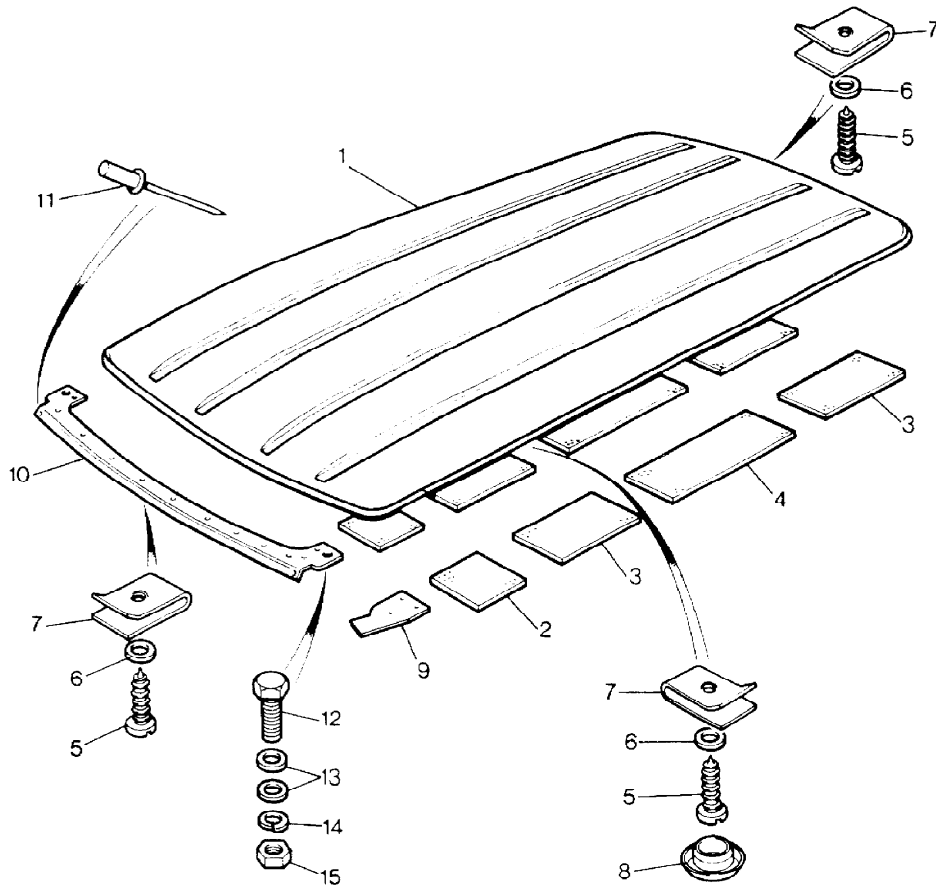

MODEL RANGE ROVER
BLOCK VS 3330
PAGE NF 10

BODY - ROOF PANEL AND MOUNTINGS

ILL	PART NO	DESCRIPTION	QTY	REMARKS
1	RTC6341	Roof Panel Assembly	1	
2	MUC5236	Insulation Pad	3	
3	MUC5376	Insulation Pad	6	
4	MUC5235	Insulation Pad	3	
5	AB612061L	Drive Screw	50	
6	3831L	Plain Washer	50	
7	AFU1016	Spire Nut	50	
8	MWC2639	Plug Cantrail to Roof	18	
	MTC2108	Seal RH	1	
	MTC2109	Seal LH	1	
10	391206	Header Panel	1	Upto VIN HA
	MXC8920	Header Panel	1	From VIN HA
11	78243	Pop Rivet	2	
12	255225	Screw	4	
13	RTC613	Plain Washer	8	
14	WM600051L	Spring Washer	4	
15	NH605041L	Nut	4	
	MUC3610	Compriband Foam Seal Roof to Body	8	Metre Roll

Parts Not Applicable to USA.

544

VS3330