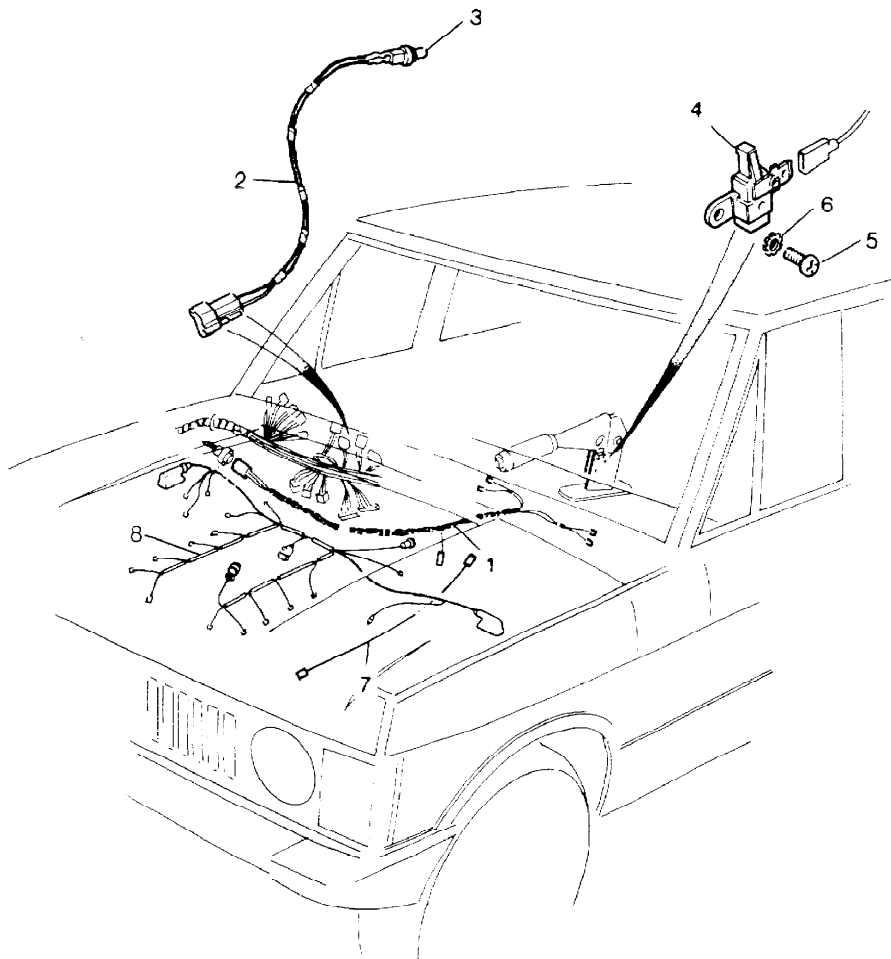

MODEL RANGE ROVER
BLOCK TS 6397/A
PAGE MB 6.20

BODY ELECTRICS - GEARBOX CABLE AND HANDBRAKE SWITCH & CRUISE CONTROL
- FROM INTRODUCTION OF VIN FA351033

ILL	PART NO	DESCRIPTION	QTY	REMARKS	
1	PRC6710	Gearbox Harness	1	Manual	
	PRC7125	Gearbox Harness	1	Automatic *	
	PRC7849	Gearbox Harness	1	Automatic **	
	PRC6202	Gearbox Harness	1	Manual with Speed Transducer *	
	PRC8107	Gearbox Harness	1	Manual with Speed Transducer **	
	PRC6203	Gearbox Harness	1	Automatic * with Speed Transducer	
	PRC8053	Gearbox Harness	1	Automatic ** with Speed Transducer	
	2	PRC4355	Cable Handbrake Warning Light Switch	1	
3	503352	Bulb	1		
4	ADU2888L	Handbrake Switch	1		
5	SE104121L	Screw	2		
	WE104001L	Shakeproof Washer	2		
7	PRC5208	Link Lead Starter Solenoid	1	Petrol	
	PRC6001	Link Lead Starter Solenoid	1	Diesel *	
	PRC7928	Link Lead Starter Solenoid	1	Diesel **	
8	PRC7162	Cable Assembly Cruise Control	1	*)LH STG	
	PRC8311	Cable Assembly Cruise Control	1	**)LH STG	
	PRC8582	Cable Assembly Cruise Control	1	RH STG	

* Fitted Up To VIN GA

** Fitted From VIN GA

Parts Not Applicable to USA.

420