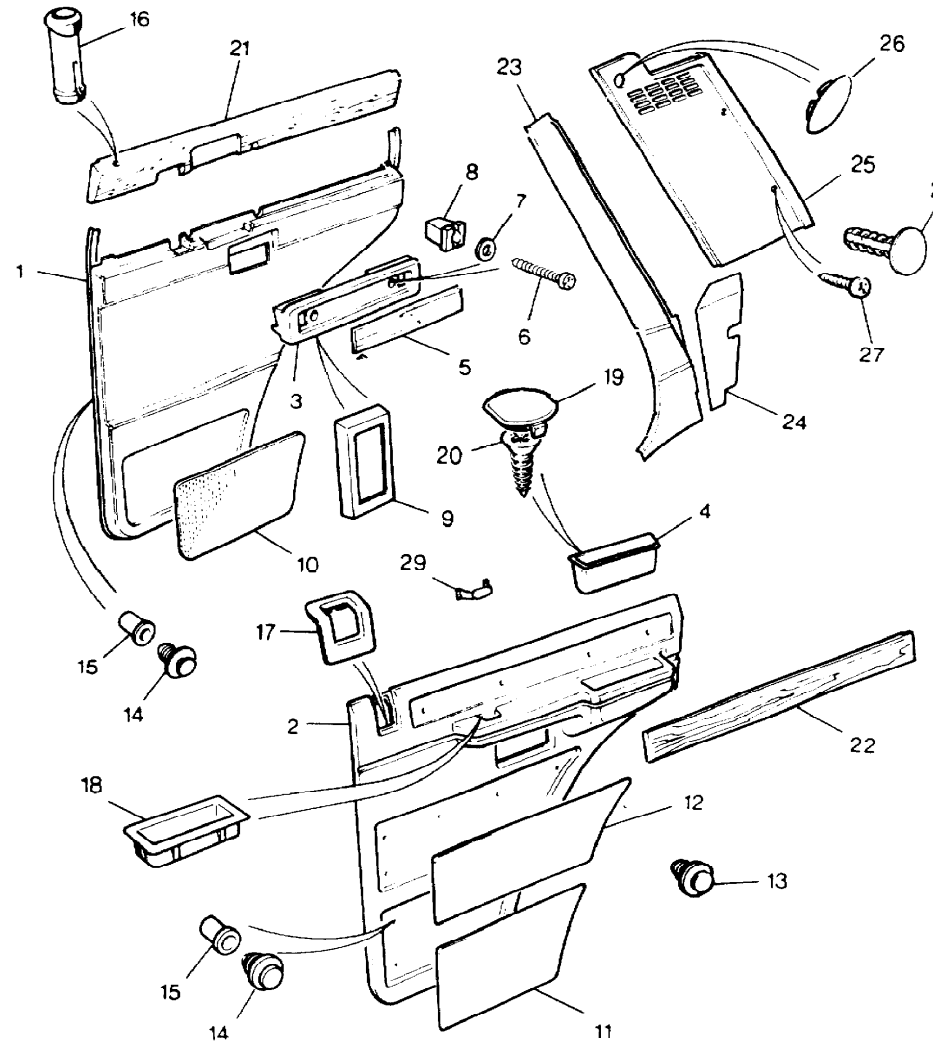

MODEL RANGE ROVER
BLOCK TS 6921
PAGE PB 16.06

TRIM - REAR DOOR TRIM - CONTINUED

ILL	PART NO	DESCRIPTION	QTY	REMARKS
25	MTC3711AE	Rear Quarter Trim-RH	1	)
	MTC3711LP	Rear Quarter Trim-RH	1	)Upto VIN
	MTC3712AE	Rear Quarter Trim-LH	1	)EA351032
	MTC3712LP	Rear Quarter Trim-LH	1	)
	MTC3711SUA	Rear Quarter Trim-RH	1	)From VIN
	MTC3711LUL	Rear Quarter Trim-RH	1	)FA351033 Upto
	MTC3712SUA	Rear Quarter Trim-LH	1	)VIN FA374641
	MTC3712LUL	Rear Quarter Trim-LH	1	)
	MXC5449SUA	Rear Quarter Trim-RH	1	)
	MXC5449LUL	Rear Quarter Trim-RH	1	)From VIN
	MXC5450SUA	Rear Quarter Trim-LH	1	)FA374642
	MXC5450LUL	Rear Quarter Trim-LH	1	)
26	393096AE	Plug	2	)Upto VIN
	393096LP	Plug	2	)EA351032
	393096SUA	Plug	2	)From VIN
	393096LUL	Plug	2	)FA351033
27	AB608041L	Screw	4	
28	MXC5451SUA	Trim Stud	6	)From VIN
	MXC5451LUL	Trim Stud	6	)FA374642
	RTC6798	Door Capping Retainer	A/R	

Colour Code:
AE - Palamino
LP - Silver Grey
SUA - Sorrell Brown
LUL - Winchester Grey

Parts Not Applicable to USA.