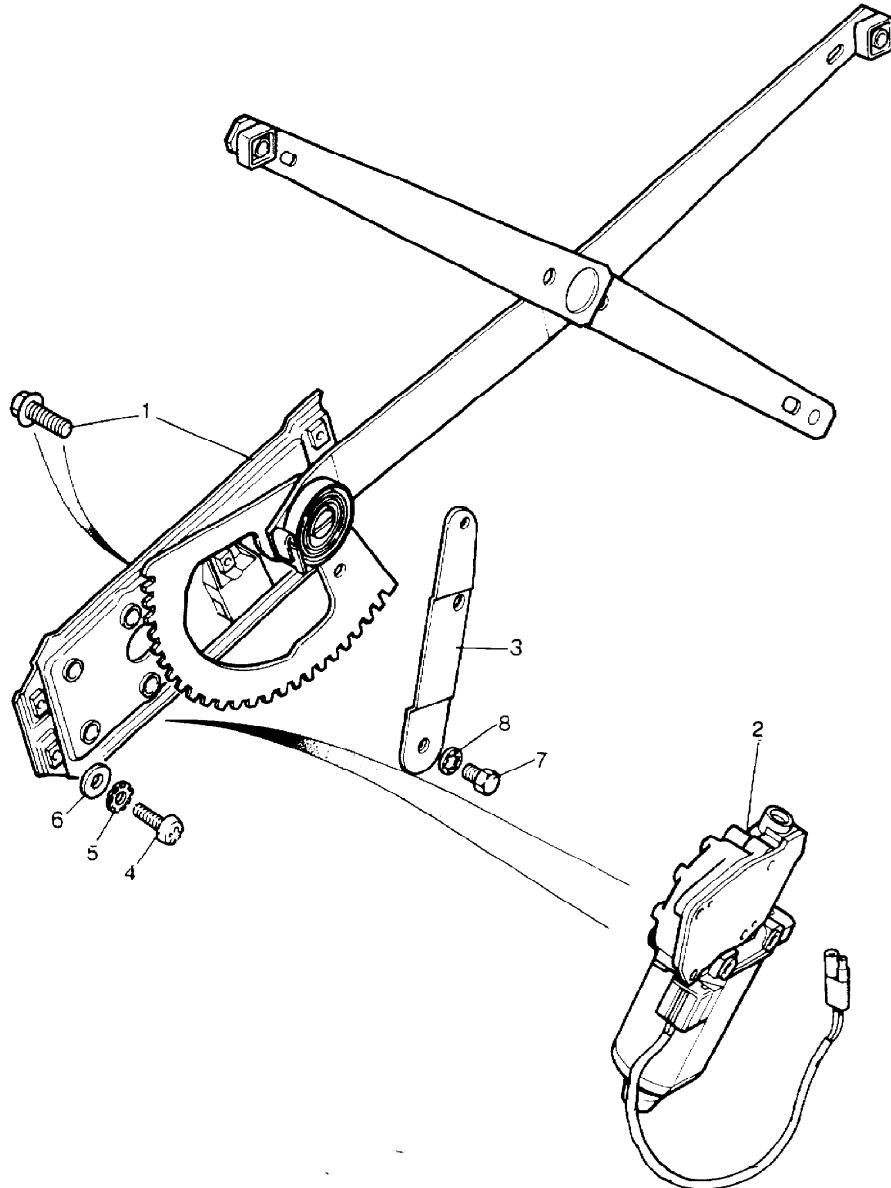

MODEL RANGE ROVER
BLOCK TS 5749B
PAGE NE 6.50

BODY - WINDOW REGULATORS FRONT - 2 DOOR - ELECTRIC - FROM VIN FA351033

ILL	PART NO	DESCRIPTION	QTY	REMARKS
1	RTC6387	Window Regulator RH	1	
	RTC6388	Window Regulator LH	1	
2	RTC3820	Electric Lift Motor RH	1	)Upto VIN
	RTC3821	Electric Lift Motor LH	1	)GA
	RTC6641	Electric Lift Motor RH	1	)From VIN
	RTC6640	Electric Lift Motor LH	1	)GA
3	MXC3022	Mounting Plate for Window Regulator LH	1	
	MXC3021	Mounting Plate for Window Regulator RH	2	
4	SE106121L	Screw	4	
5	WE106001L	Shakeproof Washer	4	
6	WA106041L	Plain Washer	4	
7	SH105101L	Screw	2	
8	WF105001L	Shakeproof Washer	2	

Parts Not Applicable to USA.

TS 5749B