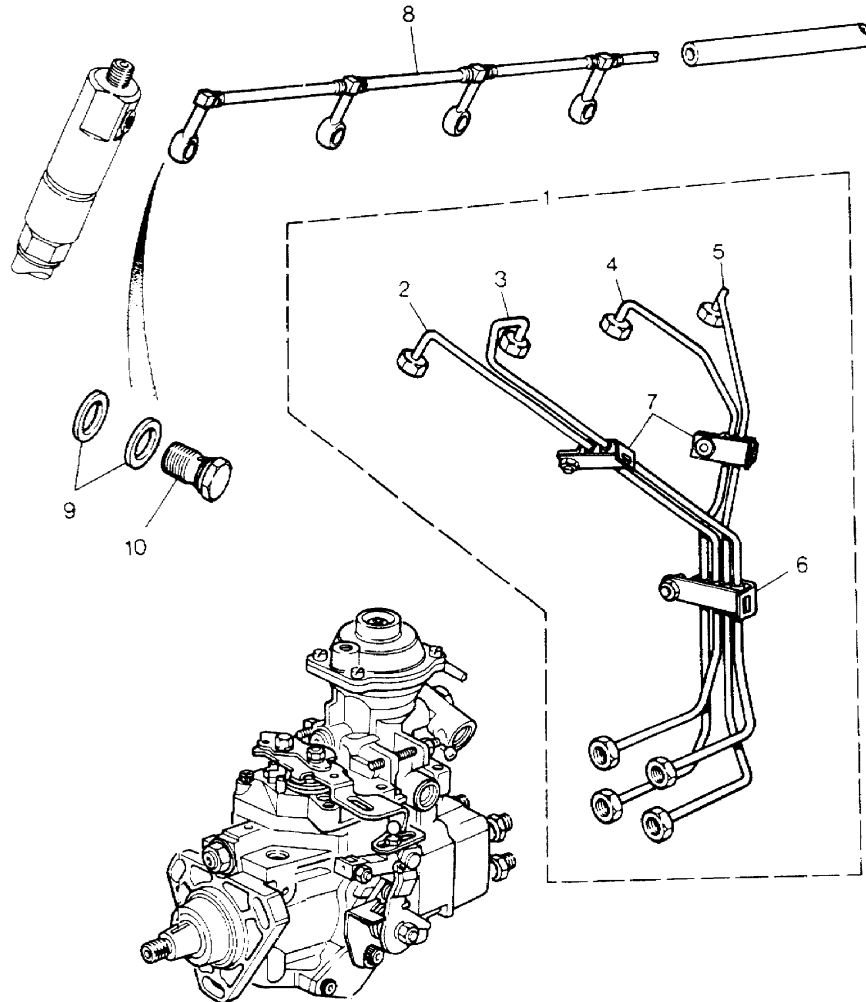

\*\* Part Of Kit RTC4993

Parts Not Applicable to USA.

MODEL RANGE ROVER  
BLOCK VS 3278B  
PAGE BE DT 16

ENGINE - 2500 TURBO DIESEL - INJECTORS

ILL	PART NO	DESCRIPTION	QTY	REMARKS
1	AEU2098L	INJECTOR ASSY	4	
2	AEU2103L	+Atomiser	4	
3	RTC5987	+Holder	4	
4	RTC5988	+Nozzle	4	
5	AEU2104L	Gasket	4	**
6	AEU2105L	Shroud	4	
7	AEU2108L	Dowel	4	
8	AEU2300L	Locating Plate	4	
9	WL108001L	Spring Washer	4	
10	NH108041L	Nut	4	