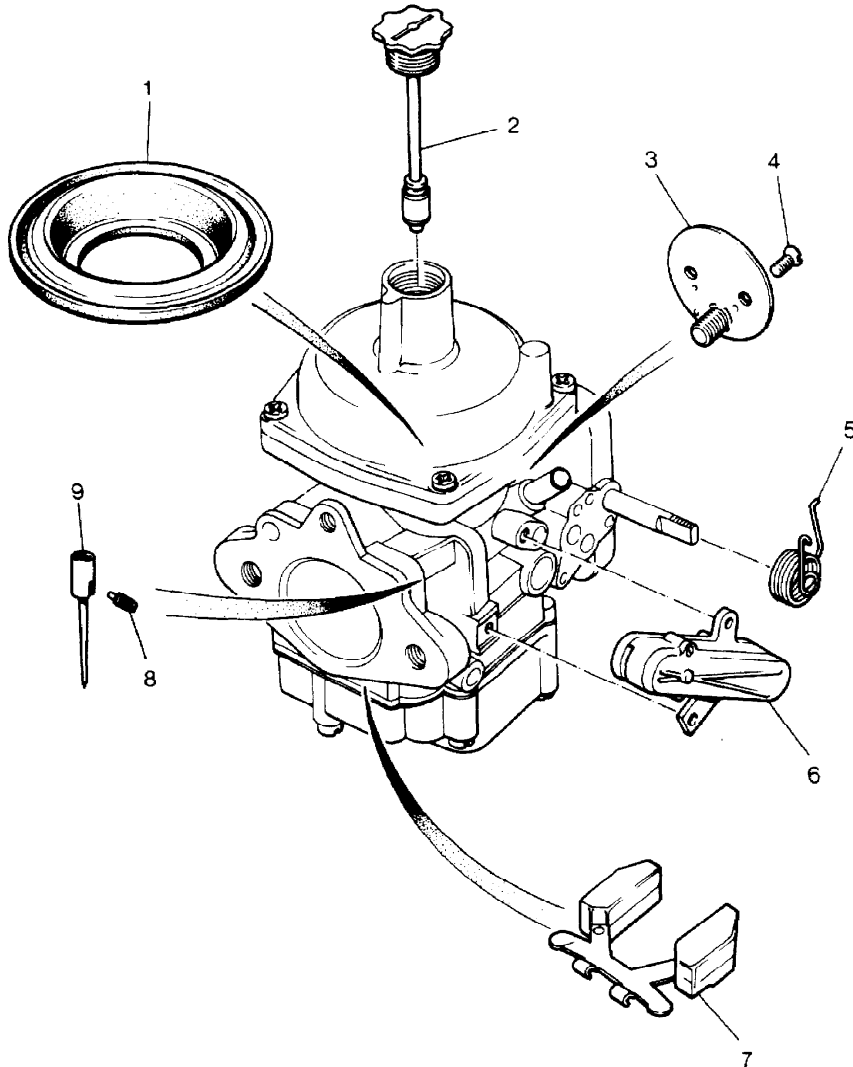

MODEL RANGE ROVER
BLOCK 6RE 33A
PAGE BE VC 4

ENGINE - CARBURETTER COMPONENTS SOLEX TYPE

ILL	PART NO	DESCRIPTION	QTY	REMARKS
1	JS499L	Diaphragm	2	
2	605848	Damper & Oil Cap	2	
3	AEU1848	Disc	2	
4	601845	Special Screw	4	
5	AEU1834	Spring	2	
6	AAU7900	Temperature Compensator	2	
7	605833	Float For Carbs	2	
8	518653	Retaining Screw-Carb Needle	2	
9	AEU1851	Needle	2	26D, 27D, 30D
	AEU1850	Needle	2	28D, 29D
	RTC4774	Needle	2	)26D, 27D From)VIN No 162497
	RTC4776	Needle	2	Baffle Fitted to Earlier Models

Parts Not Applicable to USA.