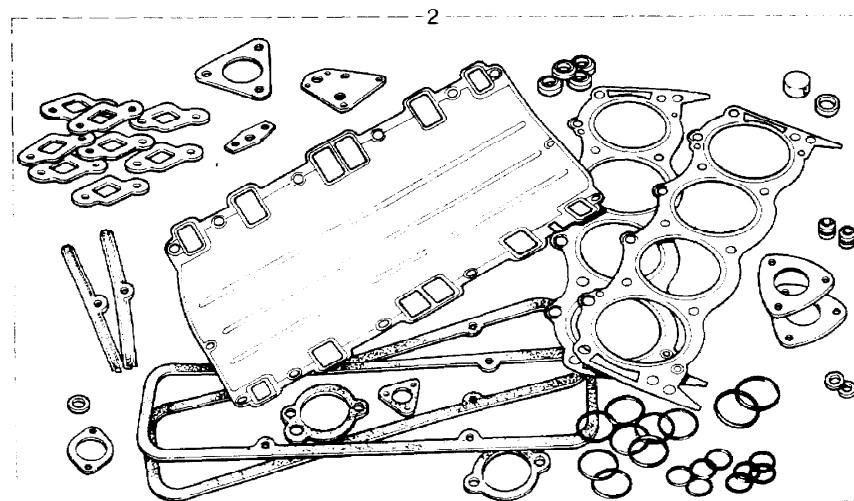

MODEL RANGE ROVER
BLOCK VS 1619
PAGE BF VI 4

ENGINE - (EFI) - GASKET KITS - FUEL INJECTION ENGINE
WITH CATALYST SWITZERLAND, GERMANY, AUSTRIA

ILL	PART NO	DESCRIPTION	QTY	REMARKS
1	RTC5252	Kit-Cylinder Block Gaskets	1	* (3.5)
2	RTC5254	Kit-Head Gasket & Seals	1	* (3.5)
	STC494	Kit-Head Gasket & Seals	1	(3.9)

* Engine Rebuilt Use Both Gasket Kits.

Parts Not Applicable to USA.