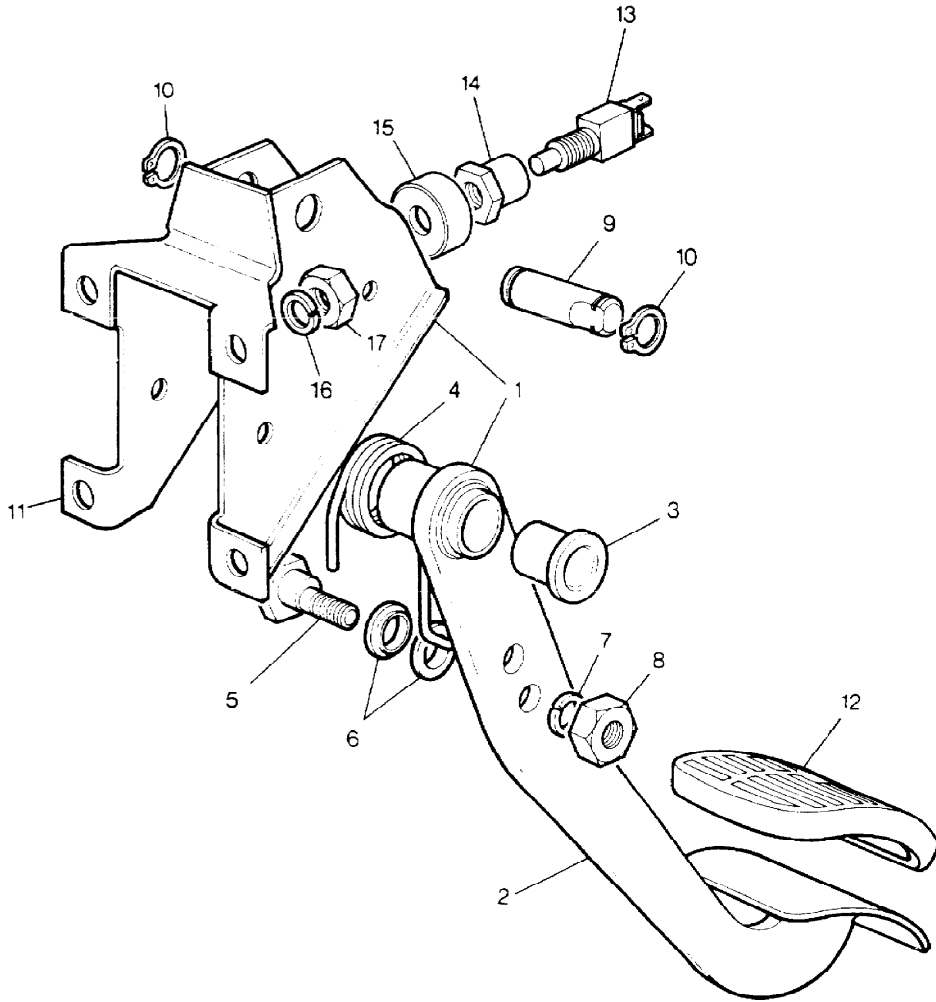

MODEL RANGE ROVER
BLOCK N 740
PAGE GA 6

ENGINE CONTROLS - BRAKE PEDAL & BRACKET - LOCKHEED -
UP TO VIN DA301157

ILL	PART NO	DESCRIPTION	QTY	REMARKS
1	575824	BRAKE PEDAL & BRACKET ASSY	1	RH Stg)Manual
	575825	BRAKE PEDAL & BRACKET ASSY	1	LH Stg)
	NRC6642	BRAKE PEDAL & BRACKET ASSY	1	RH Stg)Automatic
	NTC4422	BRAKE PEDAL & BRACKET ASSY	1	LH Stg)
2	575816	+Brake Pedal & Bushes	1	RH Stg)Manual
	575815	+Brake Pedal & Bushes	1	LH Stg)
	NRC6640	+Brake Pedal & Bushes	1	RH Stg)Automatic
	NTC4420	+Brake Pedal & Bushes	1	LH Stg)
	NRC6641	+Brake Pedal & Bushes	1	LH Stg Upto VIN CA274120 -2 Door CA273922 -4 Door
3	CRC2797	+Pivot Bush	2	
4	575870	+Spring	1	
5	90575807	+Pivot Bolt	1	
6	575806	+Nylon Bearing	2	
7	WM600061L	+Spring Washer	1	
8	NH606041L	+Nut	1	
9	572467	+Pedal Shaft	1	
10	CCN110L	+Circlip	2	
11	575821	+Brake Pedal Mounting Bracket	1	
12	575818	+Brake Pedal Pad	1	Manual
	CRC570	+Brake Pedal Pad	1	Automatic
13	13H3735L	Stop Lamp Switch	1	
14	567875	Nut	1	
15	567876	Rubber Buffer	1	
16	WM600061L	Spring Washer	4	
17	NH606041L	Nut	4	

Parts Not Applicable to USA.