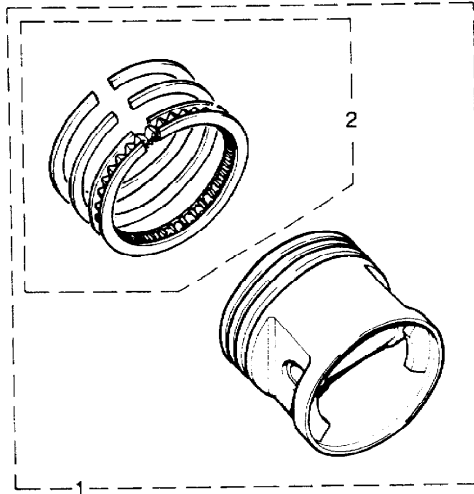

MODEL RANGE ROVER
BLOCK 4 RE 170A
PAGE BA VI 10

ENGINE (E.F.I.) - CONNECTING ROD PISTON & RINGS

ILL	PART NO	DESCRIPTION	QTY	REMARKS	
1	RTC2186S	Piston, Gudgeon Pin & Rings Assembly-STD	8	)8.13:1 CR *	
	RTC218620	Piston, Gudgeon Pin & Rings Assembly .020" O/S	8	)3.5 Engine	
	RTC2295S	Piston, Gudgeon Pin & Rings Assembly-STD	8	)9.35:1 CR **	
	RTC229520	Piston, Gudgeon Pin & Rings Assembly .020" O/S	8	)3.5 Engine	
	RTC6068S	Piston, Gudgeon Pin & Rings Assembly-STD	8	)3.9 Engine	
	STC119S	Piston, Gudgeon Pin & Rings Assembly-STD	8	)8.13:1 CR	
	STC11920	Piston, Gudgeon Pin & Rings Assembly .020 O/S	8	)3.9 Engine	
	2	RTC2408	+Kit Piston Rings, STD	8	)9.35:1 CR
		RTC240820	+Kit Piston Rings, .020"O/S	8	)3.5 Engine
		RTC6066S	Piston Ring Kit STD	8	)3.9 Engine
RTC606620		Piston Ring Kit .020" O/S	8	)	
3	602082	CONNECTING ROD & CAP ASSY	8	)	
4	602609	+Bolt-Cap/Rod	16	)	
5	602061	+Nut-Cap/Rod	16	)	
6	RTC2117	Kit-Bearing-Conn Rod STD	1	)Crankshaft	
	RTC211710	0.010" O/S	1	)Set	
	RTC211720	0.020" O/S	1	)	

* Engines 22D 23D 31D

** Engines 24D 25D

Parts Not Applicable to USA.