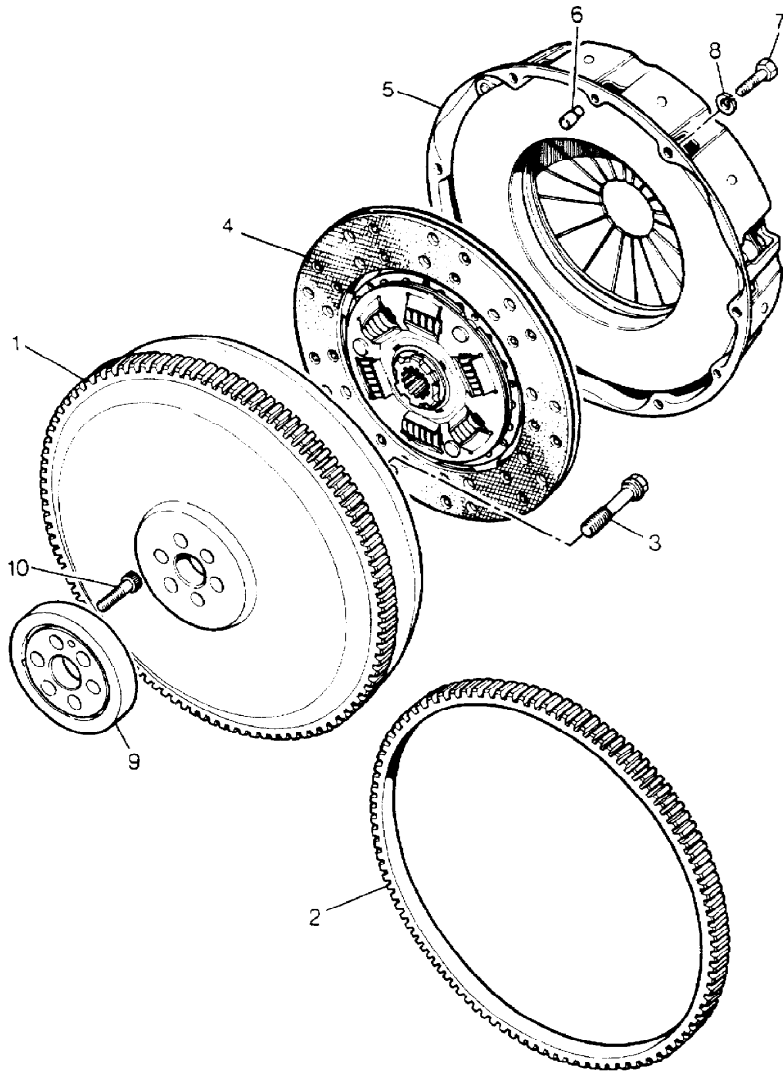

MODEL RANGE ROVER
BLOCK VS 3296A
PAGE BJ DT 4

ENGINE - 2400 TURBO DIESEL - FLYWHEEL & CLUTCH

ILL	PART NO	DESCRIPTION	QTY	REMARKS
1	RTC4945	FLYWHEEL & STARTER RING	1	
2	RTC4927	+Starter Ring	1	
3	AEU2237L	Bolt-Flywheel/Crank M10x60mm	6	
4	FRC8574	Clutch Plate	1	
5	FTC575	Clutch Cover	1	
6	ETC9063	Dowel-Cover/Flywheel	3	
7	SX108201L	Screw M8x20mm HT	6	
8	WL108001L	Spring Washer	6	
9	AEU2293L	Spacer	1	
10	AEU2239L	Screw-Spacer/Crankshaft	1	
	FRC9568	Release Bearing	1	
	576137	Fork-Release Lever	1	
	571163	Clip	1	
	576203	Staple	1	

Parts Not Applicable to USA.

140

VS3296A