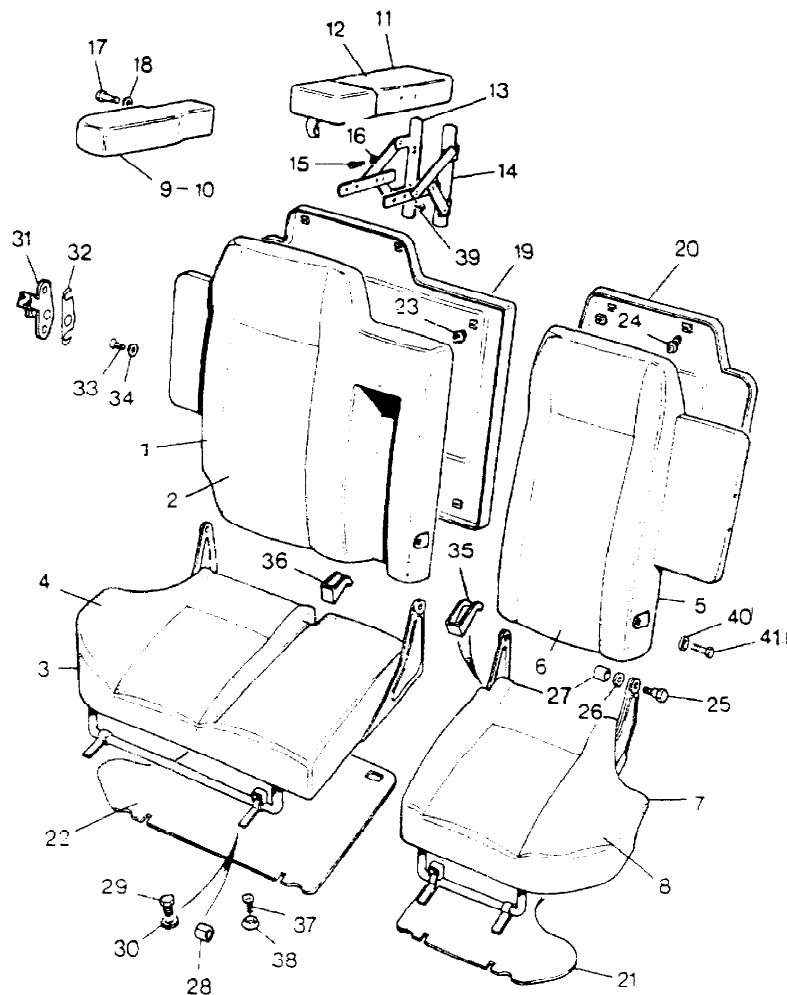

MODEL RANGE ROVER
BLOCK TS 6078B
PAGE RA 18

SEATS - REAR SEATS

ILL	PART NO	DESCRIPTION	QTY	REMARKS
1	MWC4486BC	Squab Assy 2/3 Seat	1	)Velour
	MWC4486LP	Squab Assy 2/3 Seat	1	)*
	MWC7020AUE	Squab Assy 2/3 Seat	1	)Velour
	MWC7020LUL	Squab Assy 2/3 Seat	1	)**
	MWC9698AUE	Squab Assy 2/3 Seat	1	)Velour
	MWC9698LUL	Squab Assy 2/3 Seat	1	)***
	MWC5098LR	Squab Assy 2/3 Seat	1	Leather *
	MXC1346SUA	Squab Assy 2/3 Seat	1	Leather
	MXC1346LUL	Squab Assy 2/3 Seat	1	)**
	MWC9802SUA	Squab Assy 2/3 Seat	1	)Leather -)From GA399973
MWC9802LUL	Squab Assy 2/3 Seat	1	)Upto GA414201	
MWC6985SUA	Squab Assy 2/3 Seat	1	)Leather -	
MXC6985LUL	Squab Assy 2/3 Seat	1	)From GA414202	
MWC1573	+ Wire Retention - Short	1		
MWC1568	+ Wire Retention - Long	1		
331071	+ Trim Clip	A/R		
2	MWC1686BC	+ Cover Assy 2/3 Squab	1	)Velour
	MWC1686LP	+ Cover Assy 2/3 Squab	1	)*
	MWC7026AUE	+ Cover Assy 2/3 Squab	1	)Velour
	MWC7026LUL	+ Cover Assy 2/3 Squab	1	)**
	MXC4829AUE	+ Cover Assy 2/3 Squab	1	)Velour
	MXC4829LUL	+ Cover Assy 2/3 Squab	1	)***
	MWC5280LR	+ Cover Assy 2/3 Squab	1	Leather *
	MWC5280SUA	+ Cover Assy 2/3 Squab	1	) Leather **
	MWC5280LUL	+ Cover Assy 2/3 Squab	1	)

Colour Code

AA-Flipjack, LS-Grey, LUL-Winchester Grey, SUA-Sorrell Brown,
AE-Palmino, LR-Steel Grey, AUE-Brogue, EC-Bracken, LP-Silver Grey.

*Upto VIN EA351032

**From VIN FA351033
Upto VIN GA399972

***From VIN GA399973

Parts Not Applicable to U.S.A.

643