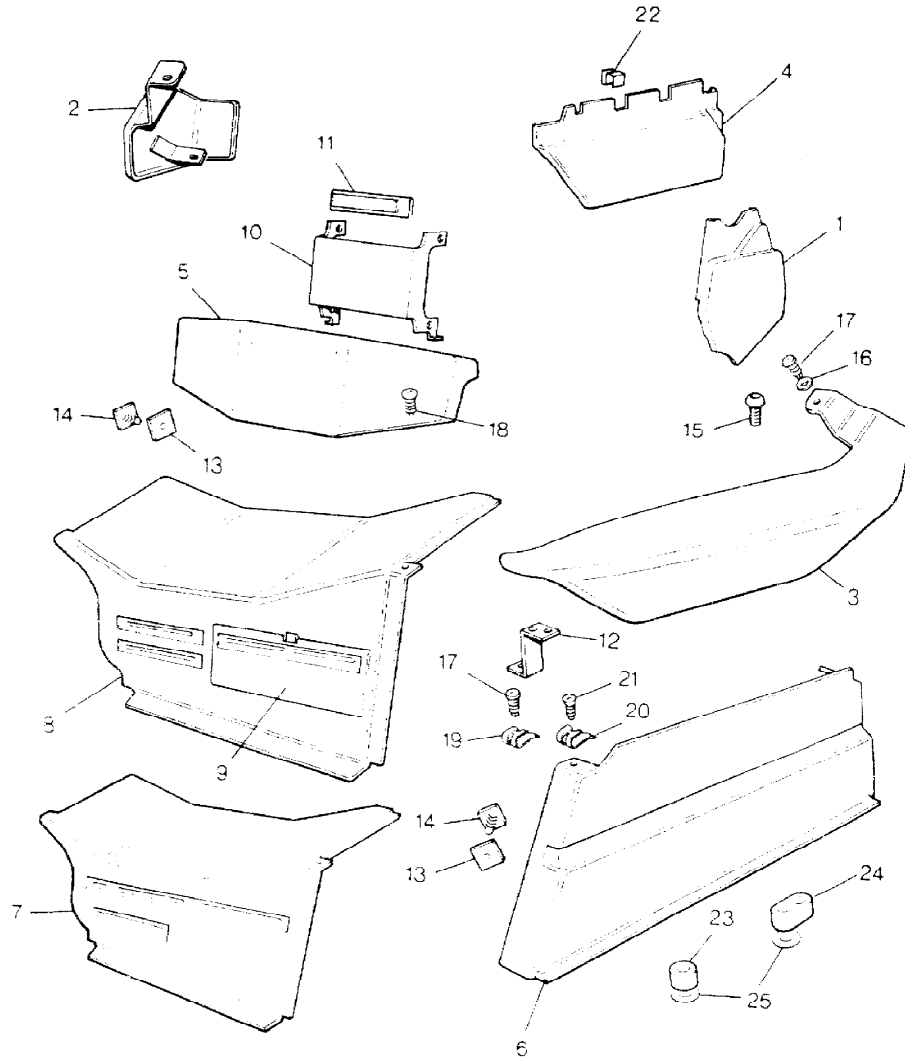

Colour Code:  
AE - Palamino            LUL - Winchester Grey  
LS - Grey                 SUA - Sorrell Brown

Parts Not Applicable to USA.

MODEL RANGE ROVER  
BLOCK TS 6239F  
PAGE RA 16.11

SEATS - PLINTH AND FINISHERS - CONTINUED