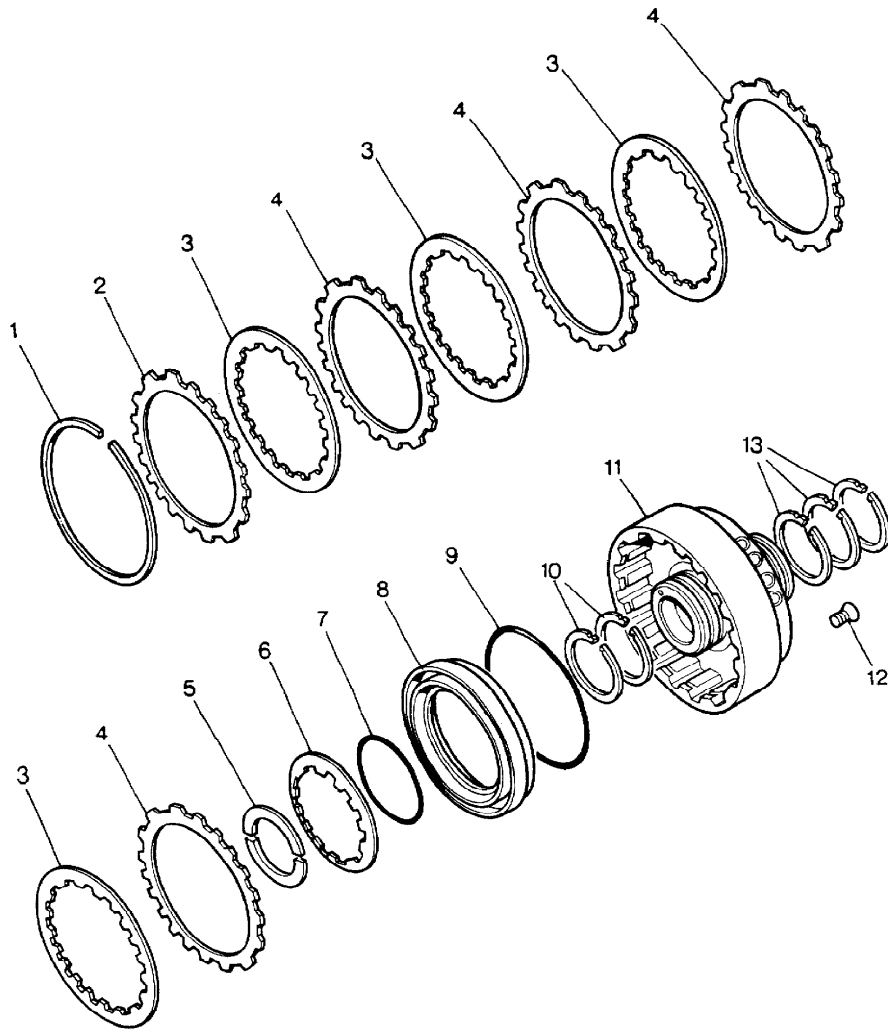

MODEL RANGE ROVER
BLOCK TS 6049
PAGE CC A 10

AUTOMATIC TRANSMISSION - ZF - BRAKE 'F'

ILL	PART NO	DESCRIPTION	QTY	REMARKS
1	RTC5137	Snapping	1	
2	RTC5136	End Disc	1	
3	RTC5135	Lined Clutch Disc	4	
4	RTC5134	Clutch Disc	4	
5	RTC5160	Ring	1	
6	RTC5159	Disc Spring	1	
7		Ring	1	NSS *
8	RTC5158	Piston	1	
9		Ring	1	NSS *
10	RTC5157	Piston Ring	2	
11	RTC5155	Cylinder	1	
12	RTC5156	Screw, Csk Head	10	
13	RTC4660	Piston Ring	3	
	STC334	Oil Seals	3	

NSS = Not Supplied Separately

* Part of Bearings Kit RTC5101

Parts Not Applicable to USA.