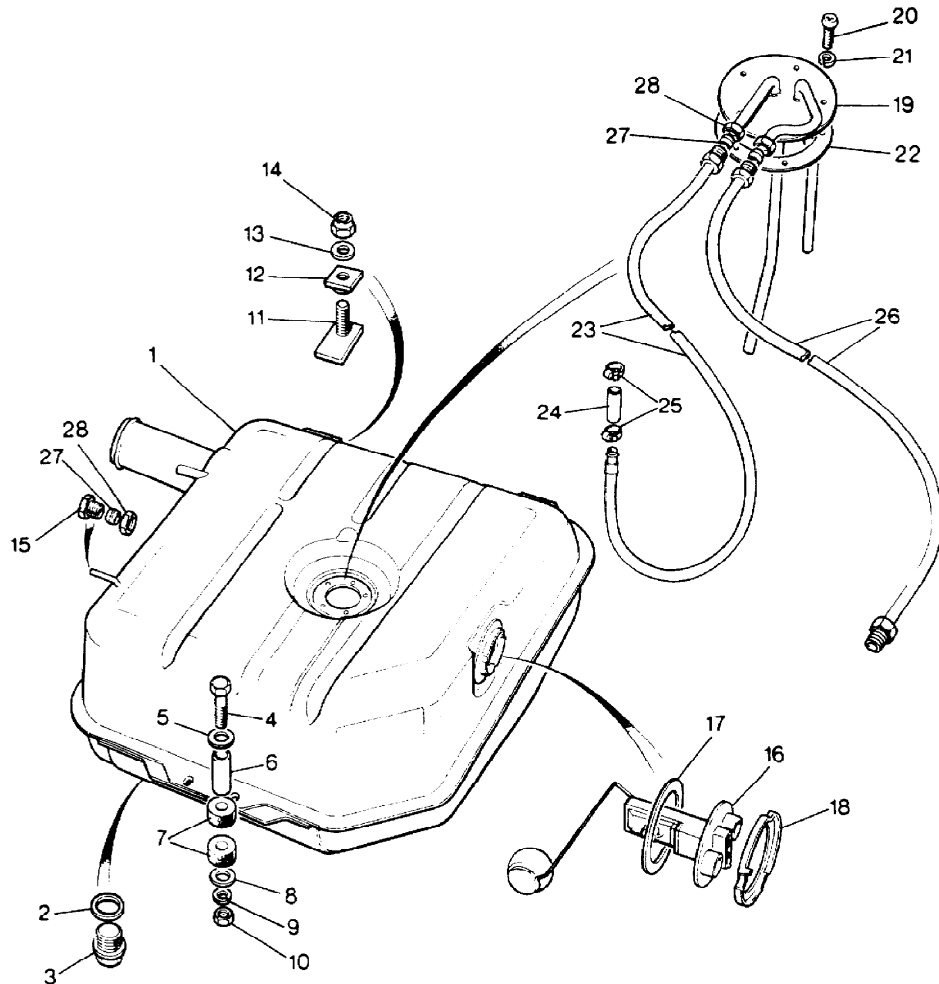

Parts Not Applicable to USA.

337

MODEL RANGE ROVER  
BLOCK TS 5861  
PAGE JA 6.06

FUEL - SEDIMENTOR - DIESEL

ILL	PART NO	DESCRIPTION	QTY	REMARKS
1	NRC9708	SEDIMENTOR	1	
2	37H8119L	+Bolt	1	
3	ABU1361	+Washer	1	
4	37H770L	+Washer	1	
5	605011	+Washer	1	
6	37H7920	+Plug	1	
7	517689	+Plug	2	
8	517706	+Washer	2	
9	AAU9903	+Sealing Ring	1	
10	AAU9902	+Sealing Ring	1	
11	NRC8381	Mounting Bracket	1	
12	SH110251L	Screw	2	
13	WA110051L	Plain Washer	2	
14	WL110001L	Spring Washer	2	
15	FN110041	Nut	2	