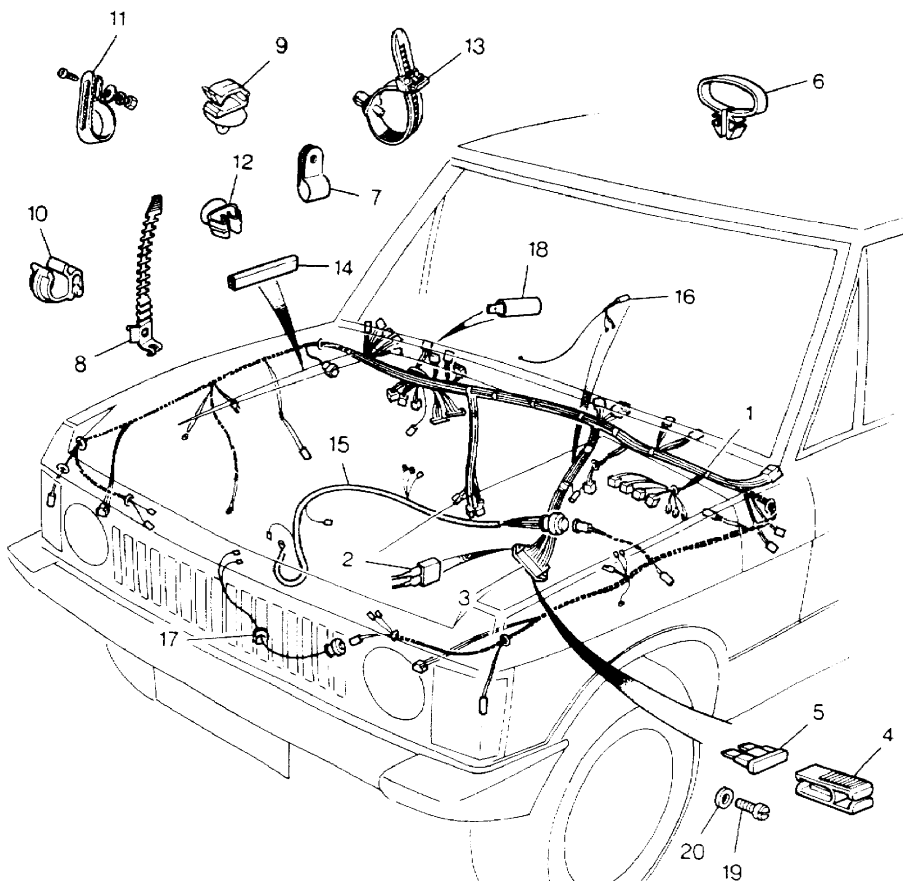

MODEL RANGE ROVER
BLOCK TS 5778/C
PAGE MB 4.02

BODY ELECTRICS - MAIN HARNESS, ENGINE HARNESS
FROM VIN DA274121 - 2 DOOR, DA273923 - 4 DOOR

ILL	PART NO	DESCRIPTION	QTY	REMARKS
1	PRC6527	Main Harness	1	LH Stg)*
	PRC6526	Main Harness	1	RH Stg)
	PRC6901	Main Harness	1	LH Stg)**
	PRC6902	Main Harness	1	RH Stg)
	PRC7401	Main Harness	1	LH Stg)***
	PRC7400	Main Harness	1	RH Stg)
	PRC8109	Main Harness	1	LH Stg From VIN FA399973 Upto VIN GA441937
	PRC8323	Main Harness	1	LH Stg From VIN GA441938 Upto VIN HA
	PRC8575	Main Harness	1	LHS From VIN HA
	PRC8110	Main Harness	1	RH Stg From VIN GA399973 Upto VIN GA440798
	PRC8324	Main Harness	1	From VIN GA440799 Upto VIN HA
	PRC8576	Main Harness	1	RHS From VIN HA
	PRC8809	Main Harness RHS	1	Japan Only FromHA
	PRC8810	Main Harness LHS	1	Japan Only FromHA
2	RTC6345	Self Setting Circuit Breaker for Electric Windows	1	
3	RTC4739	Fuse Box 20 Way	1	
4	PRC4412	Fuse Extractor	1	
5	RTC4481	Fuse 3 Amp	1	)
	RTC4497	Fuse 5 Amp	3	)
	RTC4498	Fuse 7.5 Amp	4	) Part of
	RTC4501	Fuse 10 Amp	2	) RTC4739
	RTC4503	Fuse 15 Amp	4	)
	RTC4504	Fuse 20 Amp	4	)
	RTC4506	Fuse 25 Amp	1	)

* Vehicles Up To VIN No. EA320753 Manual
EA320337 Automatic

** Vehicles From VIN No. EA320754 Manual
EA320338 Automatic - Up To VIN EA351032 Manual & Automatic

*** Vehicles From Introduction Of VIN
FA351033 Manual and Automatic Up To Introduction Of VIN GA

Parts Not Applicable to USA.

414