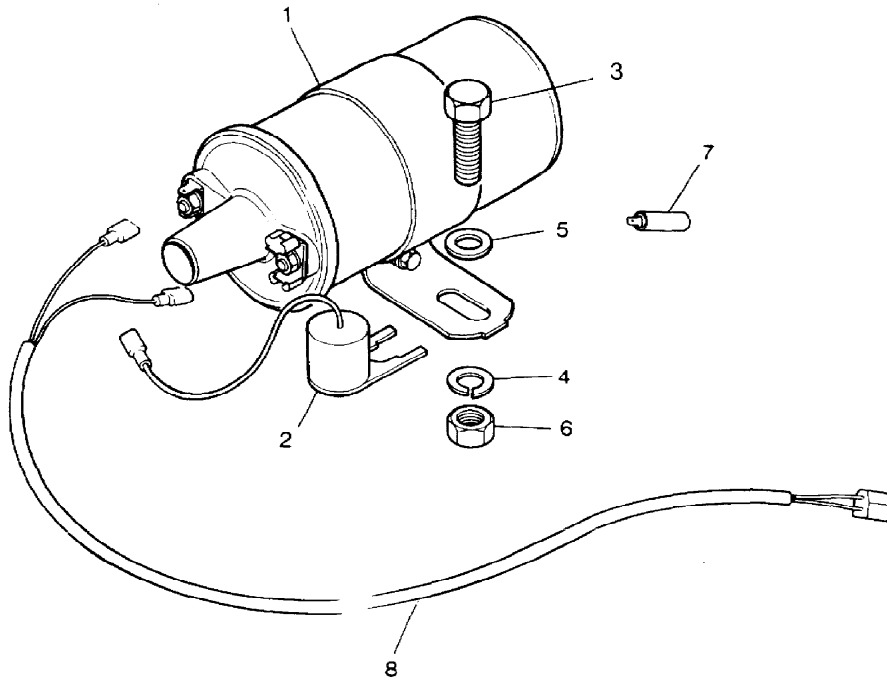

MODEL RANGE ROVER
BLOCK TS 6055
PAGE BH VC 8.02

ENGINE - (CARB) - IGNITION COIL

ILL	PART NO	DESCRIPTION	QTY	REMARKS
1	RTC5628	Ignition Coil (Lucas 45351)	1	*)From Engine No)26D01514C)27D00292C)28D00139C)29D00034C)30D00016C
	PRC6574	Ignition Coil (Bosch)	1	
2	PRC1360	Capacitor	1	
3	BH108061L	Screw	2	
4	WL108001L	Spring Washer	2	
5	WA108051L	Plain Washer	2	
6	NH108041L	Nut	2	
	PRC4628	Bonding Lead Module Cylinder Block	1	
7	DRC1752L	In Line Resistor-Coil to Dist Earth	1	
8	PRC6141	Link Lead Coil	1	
	SH108201L	Screw	2	
	WA108051L	Plain Washer	4	
	WL108001L	Spring Washer	2	
	PRC6133	Bracket-Coil Support	1	
	PRC3131	Mtg Bracket-Coil Resistor	1	
	572548	'P' Clip	1	
	589254	Grommet	1	

* Both Coils Are Interchangeable.

Parts Not Applicable to USA.

55