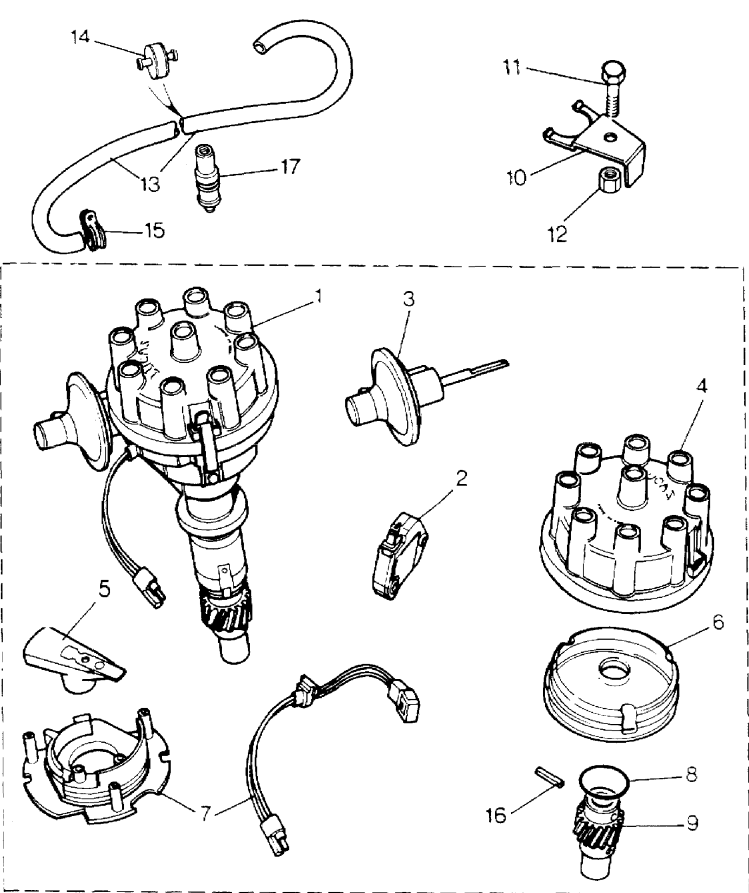

ILL	PART NO	DESCRIPTION	QTY	REMARKS
1	ETC5953	DISTRIBUTOR ASSY 35DM8	1	)Upto Engine No
2	RTC5089	+Amplifier Module	1	)22D01451B
3	RTC3201	+Vacuum Unit	1	)23D01351B
4	RTC3197	+Cap	1	)24D03883B
5	RTC6629	+Rotor Arm	1	)25D04774B
6	RTC3200	+Insulating Cover	1	)
7	RTC3198	+Pick Up & Base Plate	1	)
8	603446	+O Ring	1	)*
9	ERC1353	+Gear Assy	1	)
	602953	++Spring Pin	1	)
1	ETC6951	DISTRIBUTOR ASSY 35DLM8**	1	)From Engine No
2	RTC5089	+Module	1	)22D01452B
3	RTC3201	+Vacuum Unit	1	)23D01352B
4	RTC3197	+Cap	1	)24D03884B
5	RTC6629	+Rotor Arm	1	)25D04775B
6	RTC5091	+Insulating Cover	1	)
7	RTC5090	+Pick Up and Base Plate	1	)
8	603446	+O Ring	1	)
9	ERC1353	+Gear Assembly	1	)
	602953	++Spring Pin	1	)
1	ERR497	DISTRIBUTOR ASSY 35DLM8 (High/Com)	1	From 24D12348C/ 25D13925C
1	ERR744	DISTRIBUTOR ASSY 35DLM8	1	35D & 36D 3.9 Engine
1	ETC6268	DISTRIBUTOR ASSY 35DM8	1	)
2	RTC5089	+Module	1	)
3	RTC3201	+Vacuum Unit	1	)
4	RTC3197	+Cap	1	)
5	RTC6629	+Rotor Arm	1	)38D 37D
6	RTC5091	+Insulating Cover	1	)3.9 Engine
7	RTC5090	+Pick Up and Base Plate	1	)
8	603446	+O Ring	1	)
9	ERC1353	+Gear Assembly	1	)
	602953	++Spring Pin	1	)
10	613857	Clamp, Dist-Engine	1	)
11	SH506125	Screw 3/8"UNC x 1.1/2"	1	)
12	ETC7427	Nut	1	)
13	RTC3942	Tube-Vac Delay-Advance	A/R	)
14	ERC6997	Vacuum Delay Valve Orange	1	)
15	50642	'P' Clip	A/R Auto Only	)
16	602953	Spring Pin	1	)
	RTC5971	Sundry Parts Kit	1	)
17	PRC5086	In Line Suppressor	1	22D 23D 24D 25D 38D