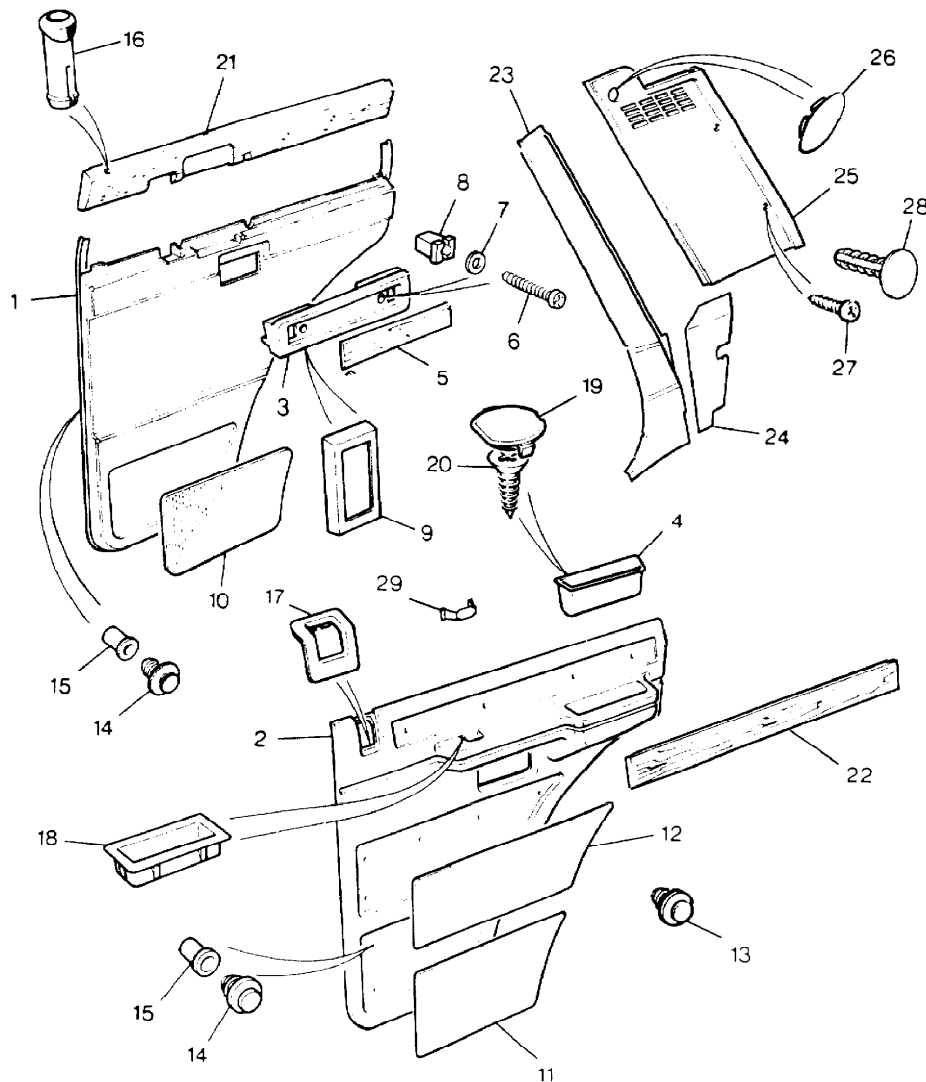

MODEL RANGE ROVER
BLOCK TS 6921
PAGE PB 16.04

TRIM - REAR DOOR TRIM - CONTINUED

ILL	PART NO	DESCRIPTION	QTY	REMARKS
16	MTC7781AV	Escutcheon Sill Button	2	)Upto VIN
	MTC7781LG	Escutcheon Sill Button	2	)EA351032
	MTC7781CC	Escutcheon Sill Button	2	)
17	MXC4738RUN	Escutcheon Sill Button	2	)From VIN FA341033
18	MXC1173	Escutcheon Window Lift	2	)
19	MXC1309SUA	Cover Fixing-Door Pull	4	)
	MXC1309LUL	Cover Fixing-Door Pull	4	)
20	AC610061L	Self Tapping Screw	4	)
21	MUC2254	Wood Capping-RH	1	)
	MUC2255	Wood Capping-LH	1	)
	RTC3075	Wood Capping Kit	1	)
	MXC1193	Wood Capping-LH	1	)
	MXC1192	Wood Capping-RH	1	)Early Special
	RTC6078	Wood Capping Kit	1	)Editions
22	MXC4845	Wood Capping-RH	1	)
	MXC4846	Wood Capping-LH	1	)Vogue & SE
	RTC6392	Wood Capping Kit	1	)Burr Walnut
	MXC4850	Wood Capping-RH	1	)
	MXC4851	Wood Capping-LH	1	)Americal Walnut
	RTC6391	Wood Capping Kit	1	)
23	MTC9325AE	D Post Finisher-RH	1	)
	MTC9325LR	D Post Finisher-RH	1	)Upto VIN
	MTC9324AE	D Post Finisher-LH	1	)CA273972
	MTC9324LR	D Post Finisher-LH	1	)
	MWC2626AE	D Post Finisher-RH	1	)
	MWC2626LR	D Post Finisher-RH	1	)From VIN
	MWC2627AE	D Post Finisher-LH	1	)DA273923 Upto
	MWC2627LR	D Post Finisher-LH	1	)VIN EA351032
	MWC2626AUE	D Post Finisher-RH	1	)
	MWC2626SUA	D Post Finisher-RH	1	)
	MWC2626LUL	D Post Finisher-RH	1	)From VIN
	MWC2627AUE	D Post Finisher-LH	1	)FA351033
	MWC2627SUA	D Post Finisher-LH	1	)
	MWC2627LUL	D Post Finisher-LH	1	)
24	MTC8345AE	Trim Liner-RH	1	)
	MTC9345LR	Trim Liner-RH	1	)Upto VIN
	MTC9344AE	Trim Liner-LH	1	)EA351032
	MTC9344LR	Trim Liner-LH	1	)
	MTC9345SUA	Trim Liner-RH	1	)
	MTC9345LUL	Trim Liner-RH	1	)From VIN
	MTC9344SUA	Trim Liner-LH	1	)FA351033
	MTC9344LUL	Trim Liner-LH	1	)

Colour Code:
AV-Brushwood LG-Cool Grey CC-Bitter Chocolate RUN-Bokhara
SUA-Sorrell Brown LUL-Winchester Grey AE-Palamino
LR-Steel Grey AUE-Brogue