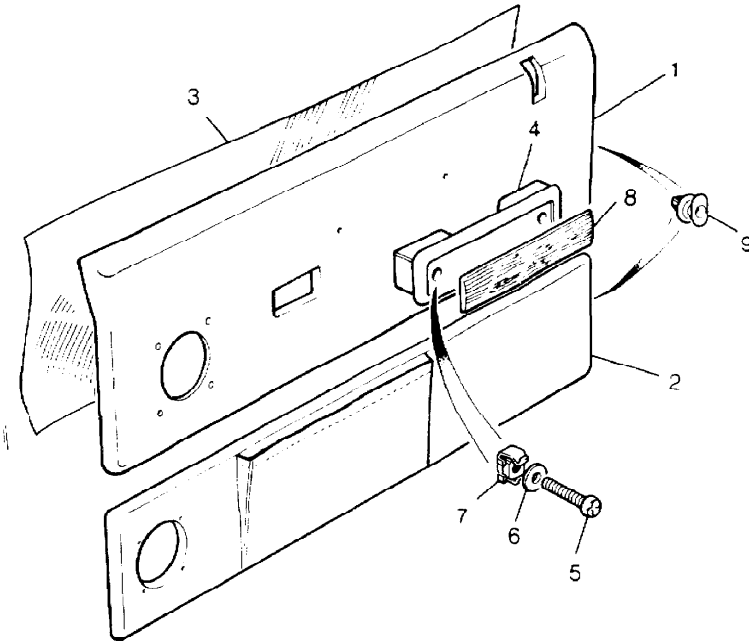

MODEL RANGE ROVER
BLOCK TS6538A
PAGE PB 2.60

INTERIOR TRIM - FRONT DOOR - CSK ONLY

ILL	PART NO	DESCRIPTION	QTY	REMARKS
1	STC337SUA	Upper Door Casing RH	1	Leather
	STC338SUA	Upper Door Casing LH	1	Leather
2	STC339SUA	Lower Door Casing RH	1	Carpet Texture
	STC340SUA	Lower Door Casing LH	1	Carpet Texture
3	392213	Waterproof Cover	2	
4	MUC2208RUN	Door Pull	2	
5	SE106351L	Setscrew	4	
6	WA106041L	Washer	4	
7	NK106067L	Spire Nut	4	
8	BTR1020	Insert for Door Pull	2	American Walnut
9	MRC7399	Trim Clip	A/R	

Parts Not Applicable to USA

TS6538A