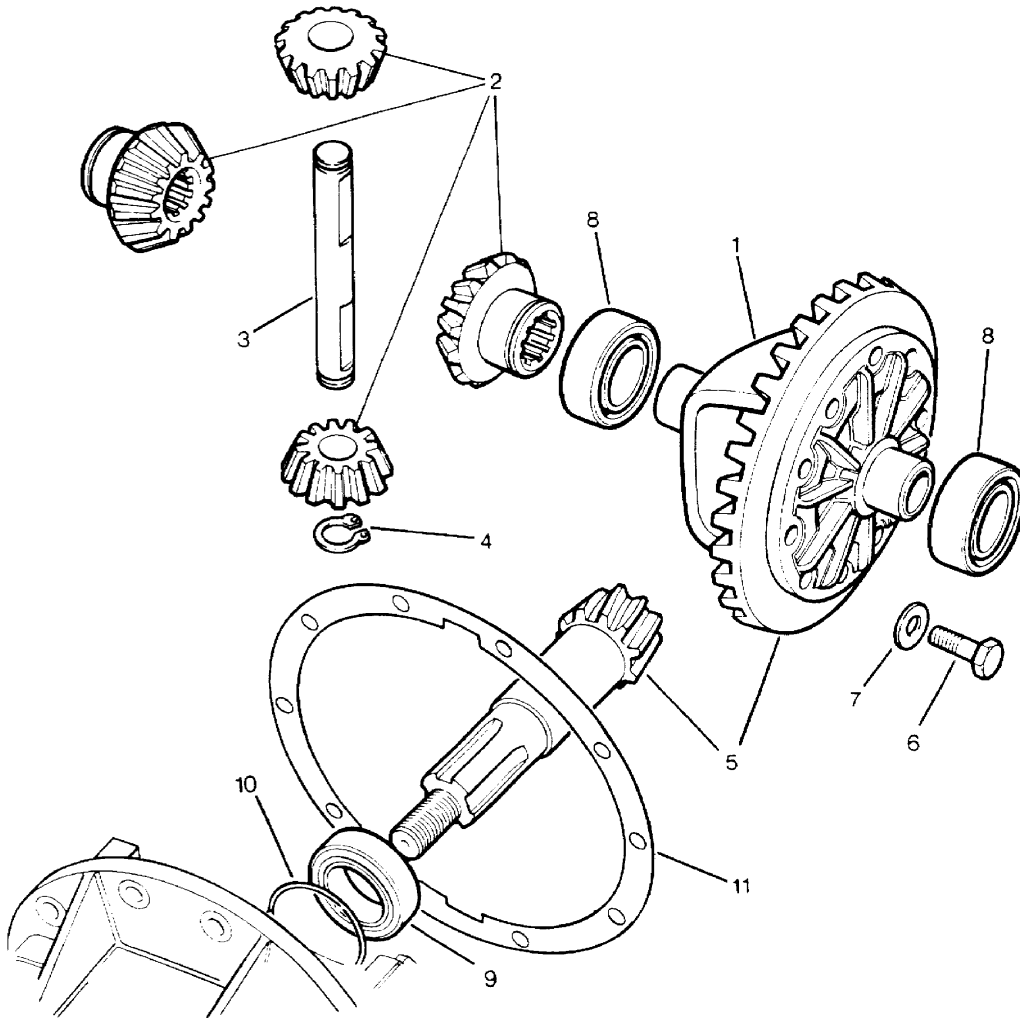

Parts Not Applicable to USA.

259

MODEL RANGE ROVER  
BLOCK 3RE 37  
PAGE EB 6

REAR AXLE - DIFFERENTIAL CASE

ILL	PART NO	DESCRIPTION	QTY	REMARKS
1	FRC2933	Differential Case	1	
2	RTC4486	Differential Gear Kit	1	
3	599945	Cross Shaft	1	
4	CCN110	Circlip	2	
5	FTC 781	Crown Wheel and Pinion	1	
6	593692	Bolt	10	
7	593693	Plain Washer	10	
8	RTC2726	Differential Bearing	2	
9	539706	Pinion Bearing Inner	1	
10		Shims		
	549230	0.038"	A/R	
	549232	0.040"	A/R	
	549234	0.042"	A/R	
	549236	0.044"	A/R	
	549238	0.046"	A/R	
	549240	0.048"	A/R	
	549242	0.050"	A/R	
	549244	0.052"	A/R	
	549246	0.054"	A/R	
	549248	0.056"	A/R	
	549250	0.058"	A/R	
	549252	0.060"	A/R	
	576236	0.062"	A/R	
	576237	0.063"	A/R	
	576238	0.064"	A/R	
	576239	0.065"	A/R	
11	7316	Joint Washer	1	