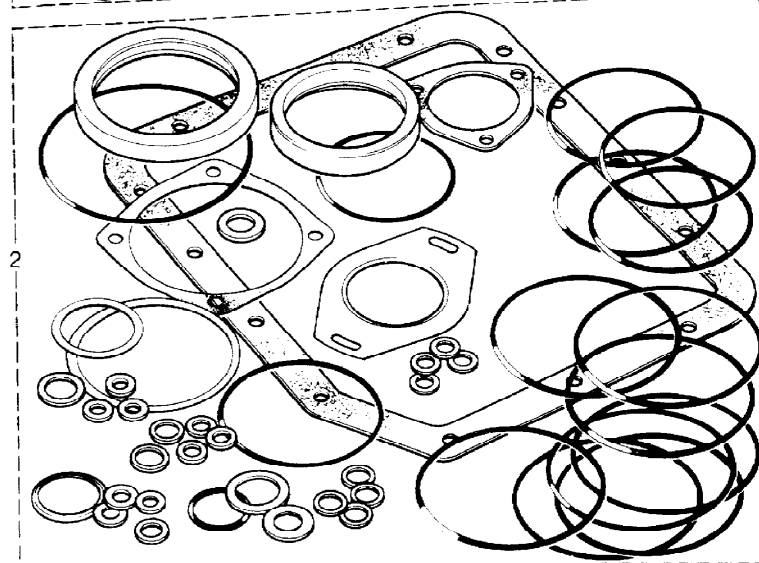

MODEL RANGE ROVER
BLOCK VS 3287
PAGE BF DT 2

ENGINE - 2400 TURBO DIESEL - GASKET KITS

ILL	PART NO	DESCRIPTION	QTY	REMARKS
1	RTC4993	Gaskets/Seals Kit-Cyl.Head	1	
2	STC158	Gaskets/Seals Kit-Cyl.Block	1	

For a complete Engine Rebuild both Gaskets/Seals Kit will be required.

NB: Cylinder Head Gaskets are NOT included in the above Kits.

Parts Not Applicable to USA.

132