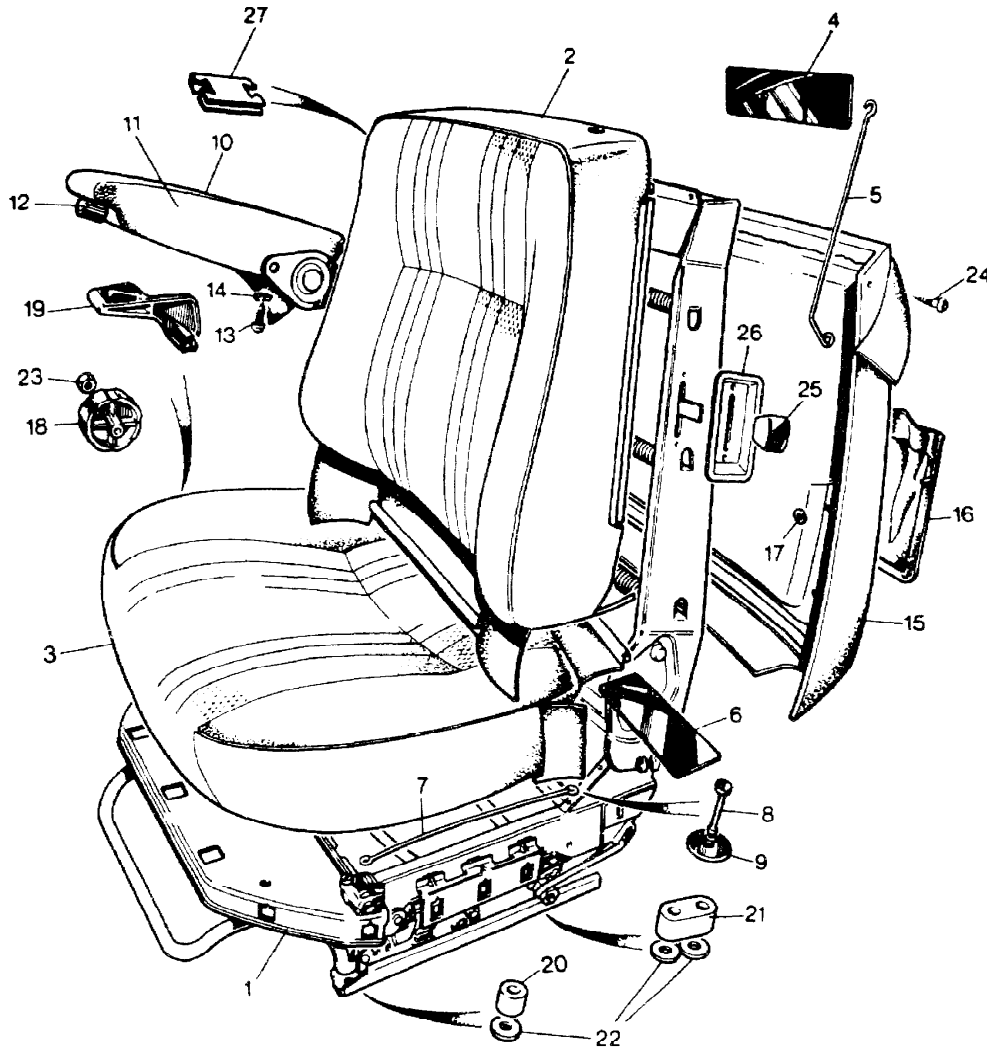

MODEL RANGE ROVER
BLOCK TS 6544
PAGE RA 10.60

SEATS - FRONT - 2 DOOR - FROM INTRODUCTION OF VIN FA351033 - (CONTD)

ILL	PART NO	DESCRIPTION	QTY	REMARKS
15	MWC8592AUE	+Rear Panel Front Seat	2	
16	MWC8652AUE	+Pocket Assembly	2	
17	AN104041L	+Push On Fix	12	
18	MWC2955RUN	+Hand Wheel Recline	2	
19	MUC1626RUN	+Lever Height Adjuster RH	1	
19	MUC1627RUN	+Lever Height Adjuster LH	1	
20	MWC1388	+Spacer Seat Front	2	
21	MWC1389	+Spacer Seat Rear	2	
22	MWC4804	+Fibre Washer Seat Spacer	6	
23	NY110041L	+Nut Retaining Recline Adjusting Wheel	2	
24	DA606061L	+Screw Fixing Rear Seat Panel	4	
25	MWC9618SUA	+Knob Squab Release	2	
26	MWC9619SUA	+Escutcheon for Knob	2	
27	MXC2940	+Spring Clip	A/R	

Colour Code:
AUE Brogue
RUN Bokhara
SUA Sorrell Brown

Parts Not Applicable to USA.