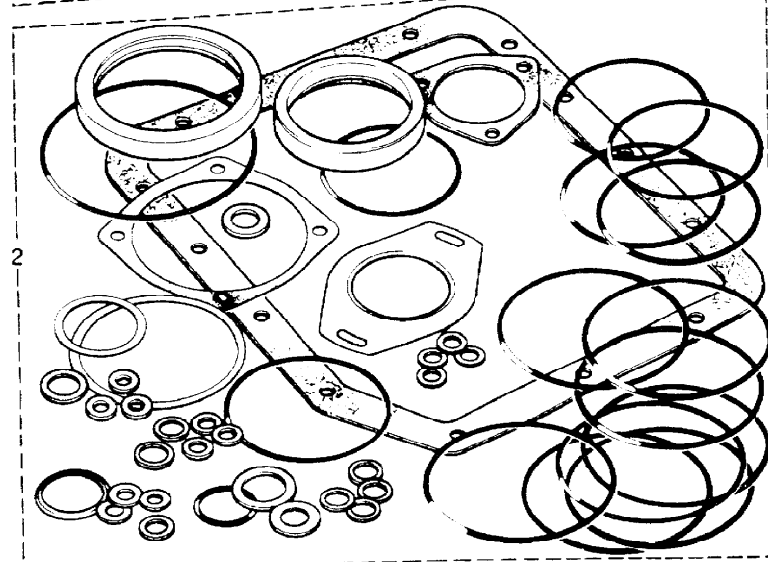

MODEL RANGE ROVER
BLOCK VS 3287
PAGE BF DT 2.02

ENGINE - 2500 TURBO DIESEL - GASKET KITS

ILL	PART NO	DESCRIPTION	QTY	REMARKS
1	RTC4993	Gaskets/Seals Kit-Cyl.Head	1	
2	STC158	Gaskets/Seals Kit-Cyl.Block	1	

For a complete Engine Rebuild both Gaskets/Seals Kit will be required.

NB: Cylinder Head Gaskets are NOT included in the above Kits.

Parts Not Applicable to USA.

168