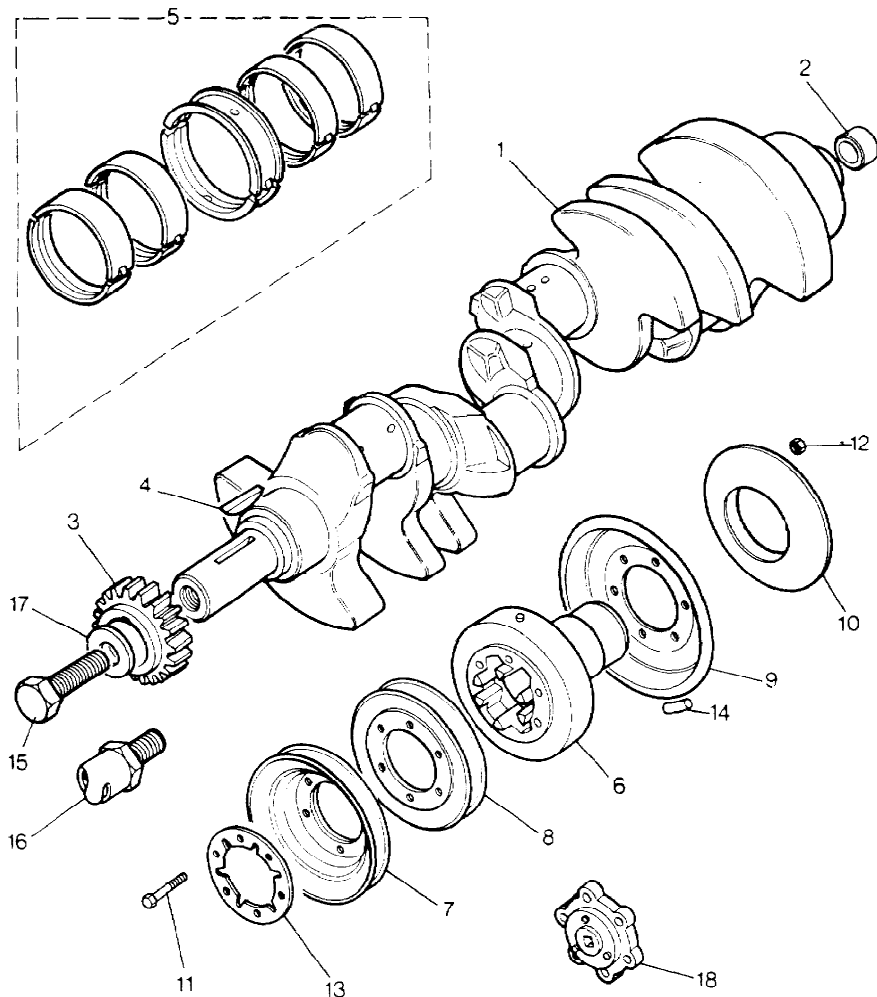

MODEL RANGE ROVER
BLOCK TS 5560/B
PAGE BA VI 12

ENGINE (E.F.I.) - CRANKSHAFT APPLICABLE TO ALL ENGINES

ILL	PART NO	DESCRIPTION	QTY	REMARKS
1	612989	Crankshaft	1	
2	549911	Bush-Primary Shaft	1	
3	90602372	Sprocket-Timing Chain	1	
4	90602025	Key-Damper	1	
5	RTC1718	Kit-Bearing-Standard	1	)See Note
	RTC171810	Kit-Bearing .010 U/S	1	
	RTC171820	Kit-Bearing .020 U/S	1	
6	ERC5462	TORSIONAL VIBRATION DAMPER	1	
7	ETC5679	Pulley-Water Pump	1	
8	ETC4330	Pulley-Steering Pump	1	
9	603301	Balancing Rim	1	
10	613671	Mud Deflector	1	
11	BH605131L	Bolt 5/16"UNFx1.5/8"	6	
12	NH605041L	Nut	6	
13	602587	Reinforcing Plate	1	
6	ETC7339	TORSIONAL VIBRATION DAMPER	1	)Police &)Switzerland/)Germany/Austria)with Catalyst
7	603535	Dowel Spring Pin	1	
	ETC5679	Pulley-Water Pump	1	
	ETC6647	Pulley-Water Pump	1	)Police From)22D01455B)24D03834B)25D04775B
8	ETC4330	Pulley-Steering Pump	1	Police
9	603301	Balancing Rim	1	
	ETC7996	Balancing Rim	1	3.9 Police
	ETC7569	Balancing Rim	1	)Police From)22D01455B)24D03834B)25D04775B
10	613671	Mud Deflector	1	Police
11	BH605131L	Bolt 5/16"UNFx1.5/8"	6	
	BH605181L	Bolt 5/16"UNFx2 1/4"	6	)Police From)22D01455B)24D03834B)25D04775B
12	NH605041L	Nut	6	
13	602587	Reinforcing Plate	1	

TS 5560B

NOTE: Latest Condition Does Not Have Thrust Plate On Bottom Half Of Centre Bearing

Parts Not Applicable to USA.