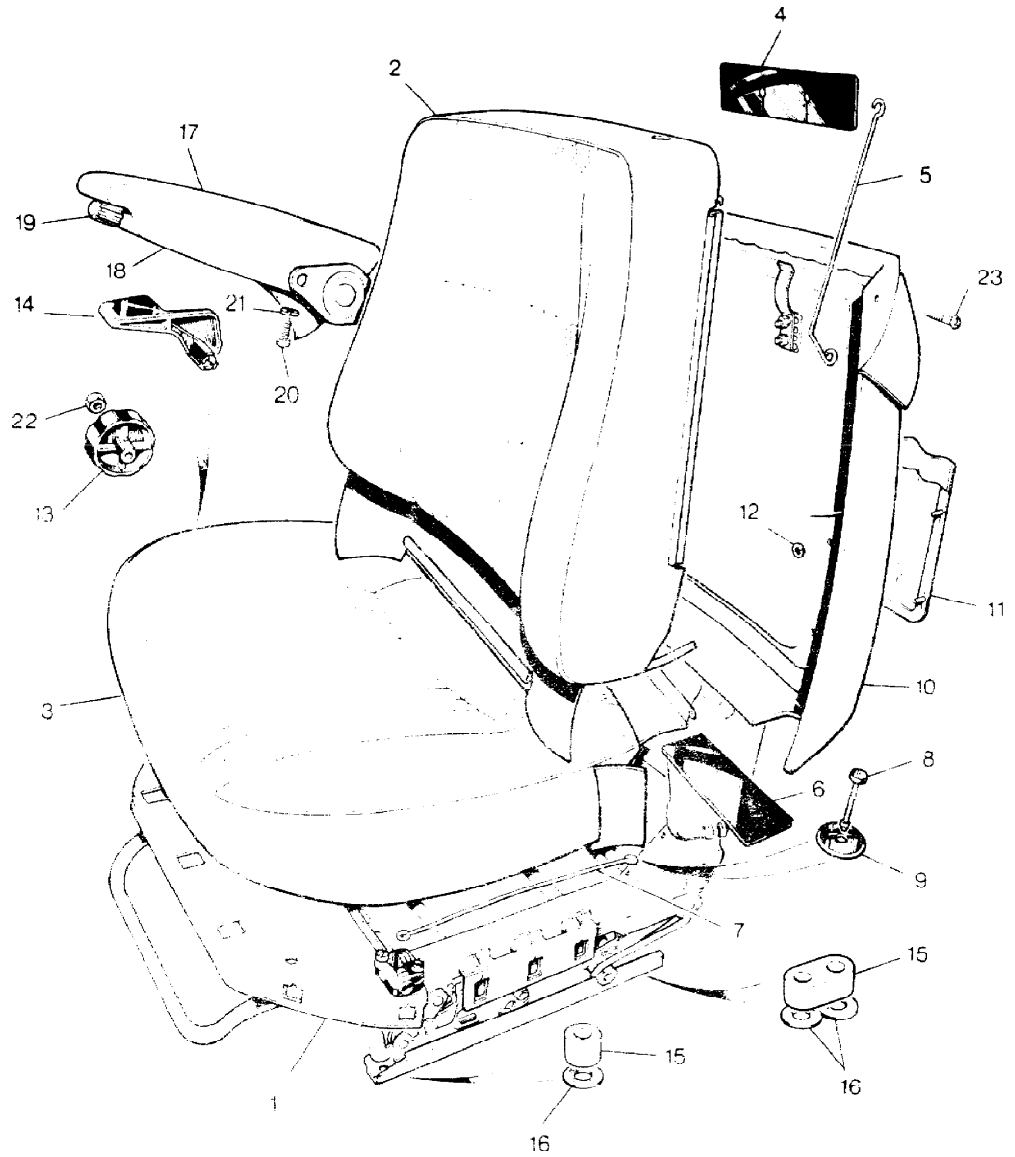

Colour Code:
LN - Slate Grey   LUL - Winchester Gray
LR - Steel Grey   RUN - Bokhara
AUE - Brogue   SUA - Sorrell

Parts Not Applicable to USA. **LAND ROVER PARTS LTD**

632