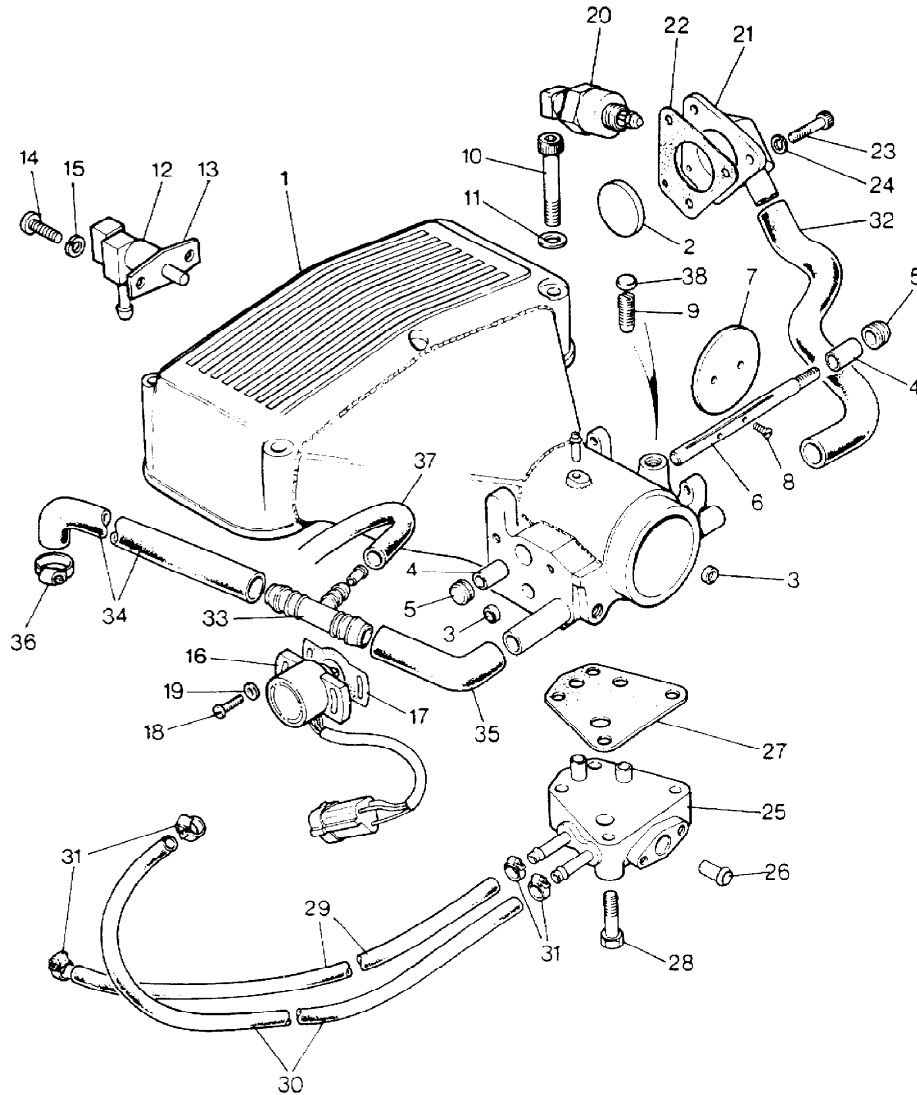

MODEL RANGE ROVER
BLOCK TS 6864
PAGE BE VI 8

ENGINE - (EFI) - PLENUM CHAMBER - CONTINUED

ILL	PART NO	DESCRIPTION	QTY	REMARKS
20	ETC6660	Stepper Motor	1	
21	ETC6214	Idler Control Adaptor Assy	1	
22	ETC6206	Gasket-Idler Control	1	
23	SS505061L	Screw-Idler Control	3	
24	WM600051L	Spring washer-Idler Control	3	
25	ERR1262	Jacket Cover Assembly	1	
26	ERC377	+Connection	2	
27	ETC7353	Gasket Jacket/Plenum	1	
28	BH504111L	Bolt-Jacket/Plenum	1	
	SH504081L	Screw	3	
29	ERC8598	Hose Manifold/Jacket	1	
30	ERC6163	Hose Jacket/Water Outlet-3.5	1	
	ETC7371	Hose Jacket/Water Outlet	1	31D
	ERR330	Hose Jacket/Water Outlet-3.9	1	
31	EAC32151	Clip	4	
32	ETC6209	Hose-Plenum/Idler Control-3.5	1	
	ETC7874	Hose-Plenum/Idler Control-3.9	1	
33	ETC6374	Tee Piece and Restrictor	1	
34	ETC6370	Hose-Flame Trap/T Piece	1	
35	ETC6371	Hose-Plenum/T Piece	1	
36	EAC22723	Clip	3	
37	ERC9218	Hose-T Piece/Ram Housing	1	
38	ETC6874	Plug-Tamper Proofing Alum	1	

Parts Not Applicable to USA.