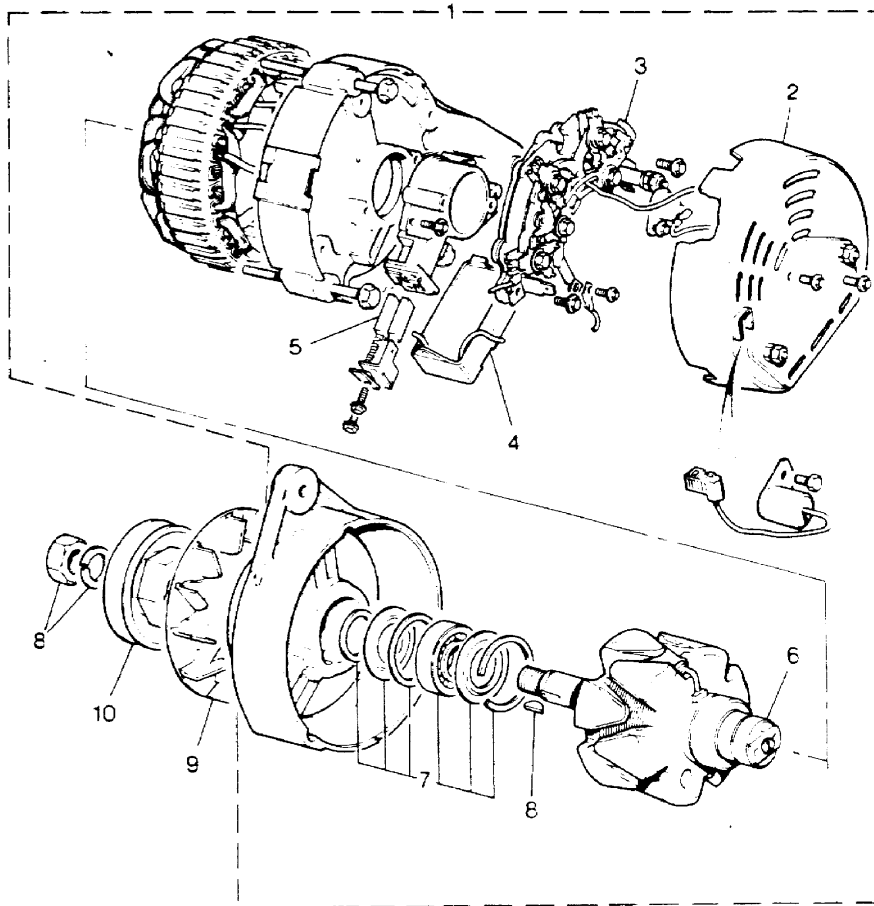

MODEL RANGE ROVER
BLOCK VS 3160
PAGE BH DT 2

ENGINE - 2400 TURBO DIESEL - ALTERNATOR

ILL	PART NO	DESCRIPTION	QTY	REMARKS
1	RTC5250E	ALTERNATOR-133/65A	1	)
2	AEU1914	+Cover	1	)
3	AEU1916	+Rectifier	1	)
4	AEU3076	+Regulator	1	)
5	RTC3292	+Brush Set	1	)For A133 Type
6	AEU1532	+Kit-Slip Ring-Bearing	1	)Alternator Only
7	AEU1726	+Kit-Bearing Drive End	1	)
8	AEU1710	+Kit-Sundry Parts	1	)
9	AUU1097	Fan	1	)
10	ETC9047	Pulley	1	)
1	RTC5680N	ALTERNATOR A127/65 AMP	1	)
		RH FIXING		)
	RTC5681N	ALTERNATOR A127/65 AMP	1	)
		LH FIXING		)
3	RTC5671	+Rectifier	1	)
4	RTC5670	+Regulator & Brush Box Assy	1	)
6	RTC5047	+Bearing-Slip Ring End	1	)A127 Type
7	RTC5687	+Bracket & Bearing Drive End	1	)Alternator
		RH Fixing		)
	RTC5688	+Bracket & Bearing Drive End	1	)
		LH Fixing		)
	RTC5046	+Kit-Through Bolts	1	)
9	AAU2249	Fan	1	)
10	ETC9083	Pulley-67mm	1	)
	AEU1706	Kit-Screw	1	)
	AEU1708	Kit-Spacer	1	)
	PRC4643	Link Lead-Phase Tap	1	)

Parts Not Applicable to USA.

136