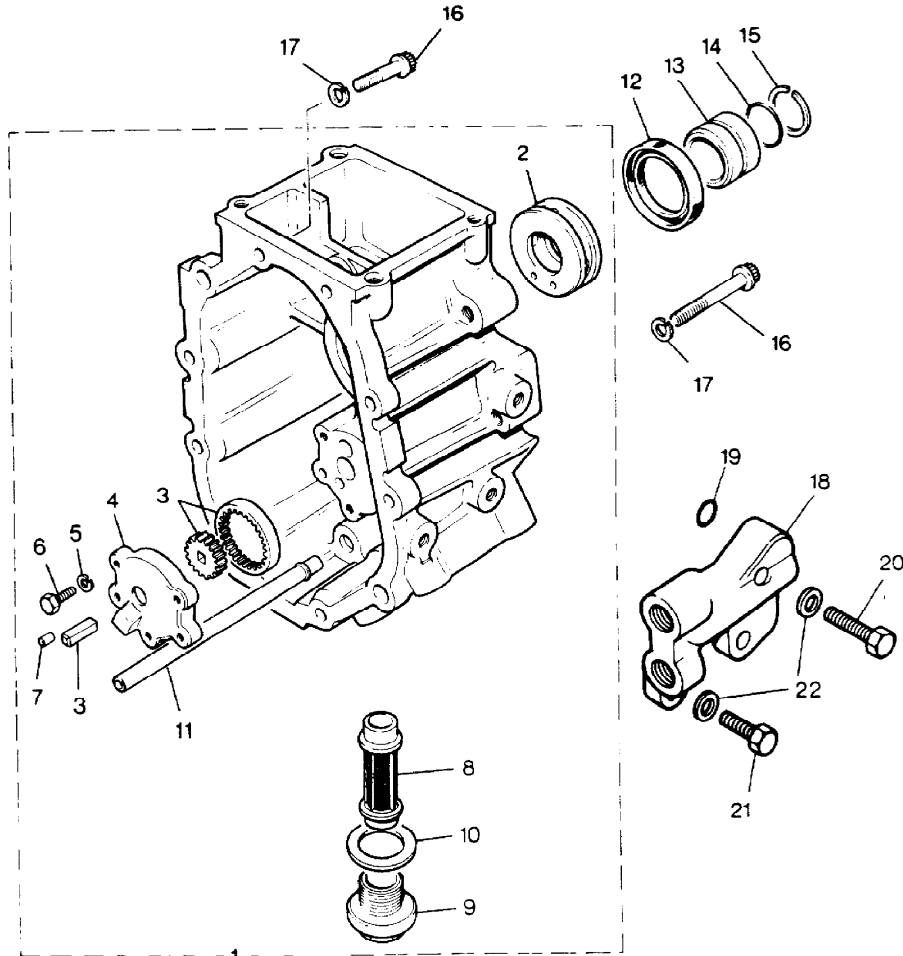

MODEL RANGE ROVER
BLOCK VS 3883A
PAGE CC M 6

EXTENSION CASE & OIL PUMP ASSEMBLY

ILL	PART NO	DESCRIPTION	QTY	REMARKS
1	FRC8471	EXTENSION CASE & OIL PUMP	1	Upto Suffix G
	FTC1482	EXTENSION CASE & OIL PUMP	1	Suffix G & H (Petrol)
	FTC1494	EXTENSION CASE & OIL PUMP	1	Suffix G & H (Diesel)
2	FRC4449	+Oil Feed Ring	1	
3	RTC2057	+Pump Gears & Shaft	1	
	RTC6730	+Pump Gears & Shaft	1	Suffix G & H
4	FRC6246	+Oil Pump Body	1	
	FTC1403	+Oil Pump Body	1	Suffix G & H
5	WL106001L	+Spring Washer	3	
6	SH106201L	+Screw	3	
7	UKC2738L	+Dowel	2	
8	FRC6244	+Filter	1	
9	90571104	+Filter Plug	1	
10	FRC4810	+Joint Washer	1	*
11	FRC8104	+Inlet Pipe-Pump	1	
12	FRC2365	Oil Seal	1	*
13	FRC4493	Collar-Oil Seal	1	
14	FRC4501	O Ring-Collar	1	*
15	FRC4494	Spring Ring-Collar	1	
16	FRC4282	Bolt	8	
	BH108101	Bolt M8x50 Long	2	
17	WL108001L	Spring Washer	10	
18	FTC1404	Assembly Oil Thermostat Hsg	1	
19	FTC1441	O Ring-Thermostat Housing	2	
20	SH108401L	Screw-M8x40 Long	1	
21	SH108301L	Screw-M8x30 Long	2	
22	WA108051L	Washer-Plain-M8	3	
	219676	Clip	1	
	FRC9310	Retainer-Clip	1	
	FTC890	Stud-Lifting Bracket	1	
	FTC1533	Screw-Plug Extension Case	1	

* Gasket Kit RTC3889

Parts Not Applicable to USA.