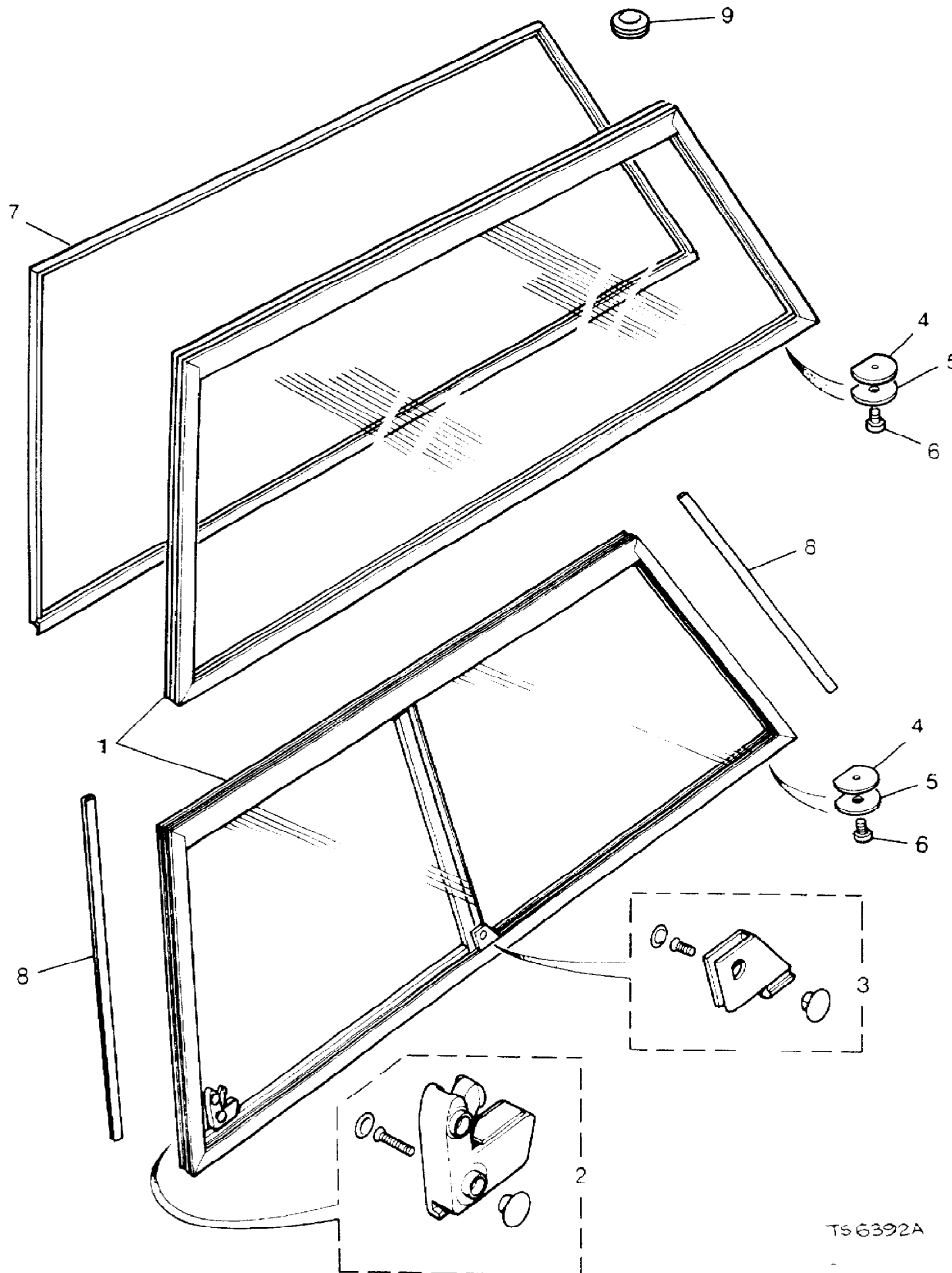

MODEL RANGE ROVER
BLOCK TS 6392A
PAGE NF 6

BODY - REAR SIDE WINDOW FRAME - 2 DOOR

ILL	PART NO	DESCRIPTION	QTY	REMARKS
1	MTC6066	COMPLETE WINDOW FRAME RH	1	)5mm Glass
	MTC6067	COMPLETE WINDOW FRAME LH	1	)Upto VIN)EA351032
	MXC1494	COMPLETE WINDOW FRAME RH	1	)4mm Glass
	MXC1495	COMPLETE WINDOW FRAME LH	1	)From VIN)FA351033
	MWC2944	COMPLETE WINDOW FRAME RH	1	)Denmark Only
	MWC2945	COMPLETE WINDOW FRAME LH	1	)From VIN)DA295585
2	MTC1738	+Catch Assembly RH	1	
	MTC1739	+Catch Assembly LH	1	
3	MTC1742	+Follower Slide RH	1	
	MTC1743	+Follower Slide LH	1	
4	AFU1398	+Special Washer	6	
5	AFU1397	+Special Washer	6	
6	SH105121L	+Screw	6	
7	MTC3054	+Window Seal RH	1	
	MTC3055	+Window Seal LH	1	
8	MRC8167	+Edge Finisher	2	
9	312856	Grommet	2	

Parts Not Applicable to USA.

TS 6392A