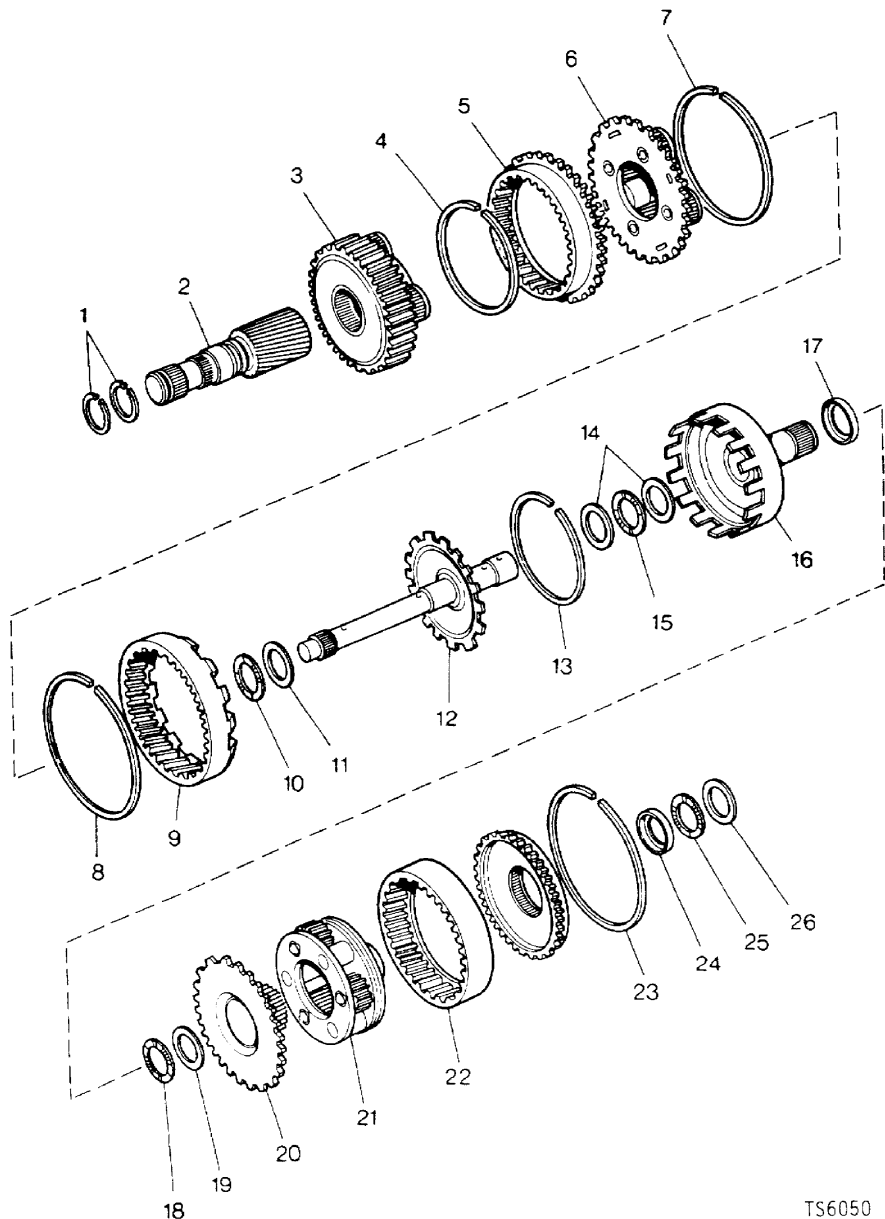

MODEL RANGE ROVER
BLOCK TS6050
PAGE CC-A 16

AUTOMATIC TRANSMISSION - ZF - WEB SHAFT & 4TH GEAR.

ILL	PART NO	DESCRIPTION	QTY	REMARKS
1	RTC5183	Piston Ring	2	
2	RTC5182	Shaft-Sun Gear	1	
3	RTC5185	Planetary Drive	1	
4	RTC5181	Snap Ring	1	
5	RTC5180	Ring Gear	1	
6	RTC5188	Planetary Drive	1	
7	RTC5190	Snap Ring	1	
8	RTC5181	Snap Ring	1	
9	RTC5184	Ring Gear	1	
10	NSS	Axial Needle Cage	1	*
11	NSS	Axial Washer	1	*
12	RTC5186	Intermediate Shaft	1	
13	RTC5187	Snap Ring	1	
14	NSS	Axial Washer	2	
15	NSS	Axial Needle Cage	1	*
16	RTC5189	Spider Shaft	1	
17	NSS	Angle Disc	1	*
18	NSS	Axial Needle Cage	1	*
19	NSS	Axial Washer	1	*
20	RTC5191	Sun Gear	1	
21	RTC5192	Planetary Drive	1	
22	RTC5193	Ring Gear	1	
23	RTC5194	Snap Ring	1	
24	NSS	Axial Washer	1	*
25	NSS	Axial Needle Cage	1	*
26	NSS	Axial Washer	1	*

NSS = Not Sold Separately

* Part Of Bearings Kit RTC5101

Parts Not Applicable to USA.

208

TS6050