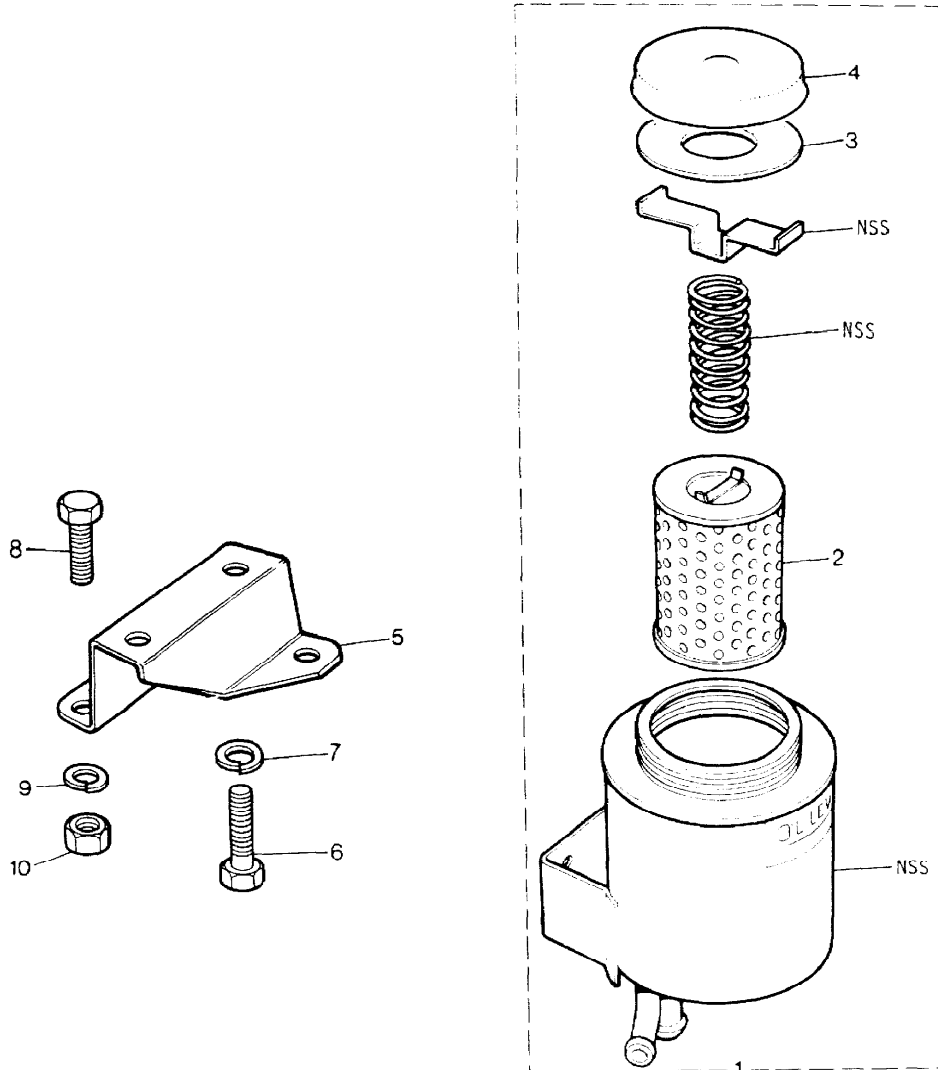

MODEL RANGE ROVER
BLOCK TS 5044A
PAGE FA 16

STEERING - OIL RESERVOIR-POWER STEERING-PETROL FITTED WITH 30 SERIES
POWER STEERING PUMP

ILL	PART NO	DESCRIPTION	QTY	REMARKS
1	NRC9550	OIL RESERVOIR ASSEMBLY	1	
2	RTC3058	+Oil Filter	1	
3	RTC3962	+Seal for Cap	1	
4	RTC3056	+Cap	1	
5	NTC1744	Mounting Bracket	1	
6	SH605051L	Screw	2	
7	WM600051L	Spring Washer	2	
8	SH108161L	Screw	3	
9	WL108001L	Spring Washer	3	
10	NH108041L	Nut	3	

Parts Not Applicable to USA.

TS5044/A