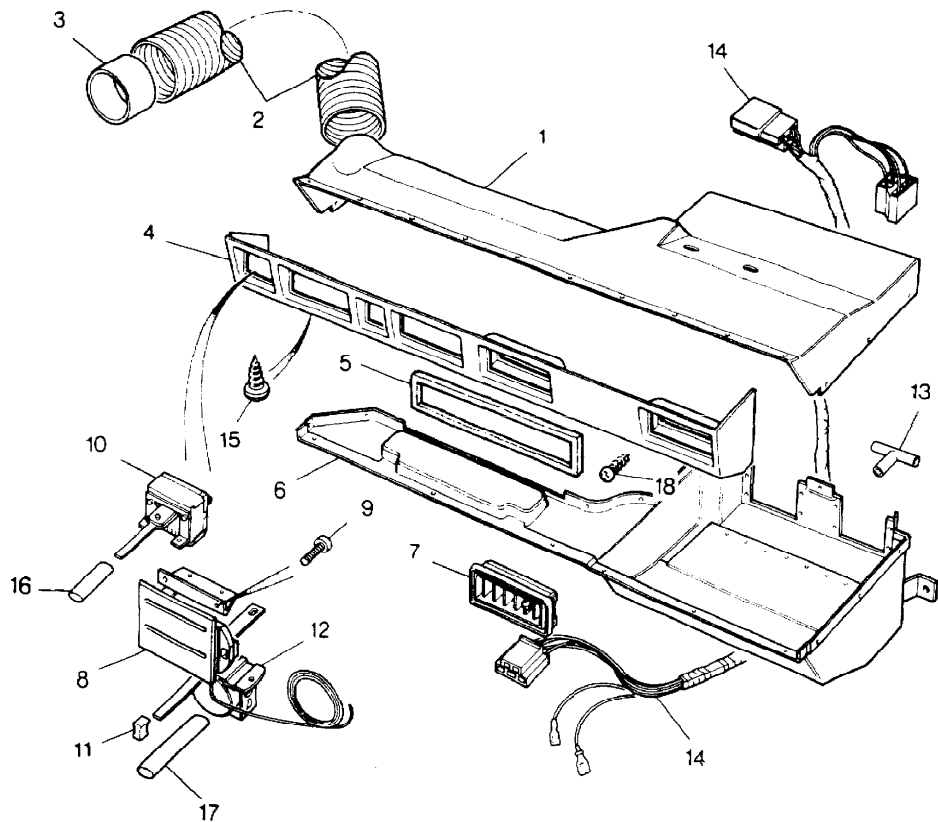

Parts Not Applicable to USA.

389

MODEL RANGE ROVER  
BLOCK TS 5607/A  
PAGE LD 6

AIR CONDITIONING - FACIA UPTO VEHICLE NO CA274120 - 2 DOOR  
CA273922 - 4 DOOR

ILL	PART NO	DESCRIPTION	QTY	REMARKS
1	MUC7954	Top Facia	1	RH Stg
	MUC2567	Top Facia	1	LH Stg
2	MUC8842	Hose	1	
3	AEU3057	Hose Adaptor	1	
4	MUC2584	Facia Rail LH	1	RH Stg
	MUC2583	Facia Rail RH	1	LH Stg
5	AEU1404	Foam Seal	1	
6	MUC2534	Bottom Case Facia	1	RH Stg
	MUC2535	Bottom Case Facia	1	LH Stg
7	MUC6579	Louvre	4	
8	PRC4818	Switch Plate	1	
9	PRC5355	Plastic Screw 3.5mx6m Fixing Plate	4	
10	AEU1205	Blower Switch	1	
11	AEU1198	Knob For Switch	1	
12	AEU3049	Thermostat	1	
13	AEU1403	Tee Piece	1	
14	RTC7407	Cable Assembly	1	
15	AB608061L	Screw	9	
16	PRC5860	PVC Tube for Air Con Switch Levers	1	25mm Long
17	PRC5861	PVC Tube for Air Con Switch Levers	1	42mm Long
18	AB612044	Screw	6	