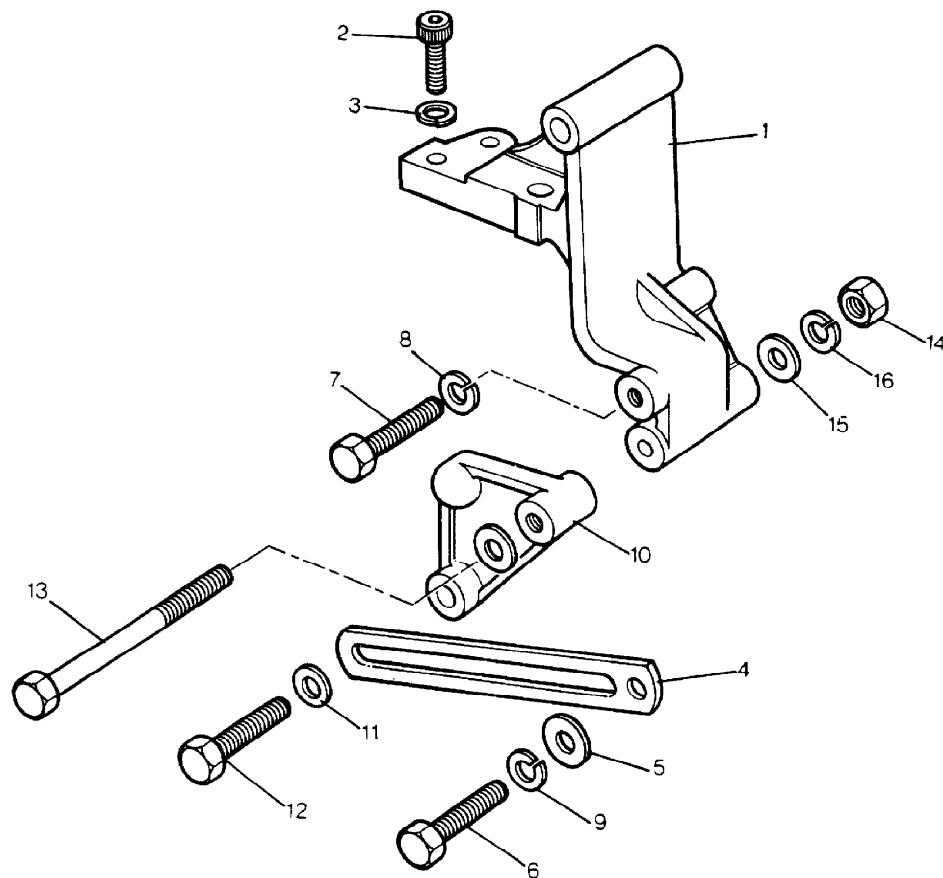

MODEL RANGE ROVER
BLOCK TS 6807
PAGE BH DT 6.02

ENGINE - 2500 TURBO DIESEL - ALTERNATOR MOUNTINGS

ILL	PART NO	DESCRIPTION	QTY	REMARKS
1	ERR739	Bracket-Alternator/Compressor Mounting	1	)
2	SS110451L	Screw M10x45)Fixings-Bracket	2	)
3	WL110001L	Spring Washer	2	)
4	ETC9004	Adjusting Link	1	)
5	ETC9011	Special Washer	1	)
6	SH108201L	Screw M8x20)Fixings-	1	)
7	SH108251L	Screw M8x25)Adjusting-Link	1	)RH
8	WA108051L	Washer	1	)
9	WL108001L	Spring Washer	2	)
10	ETC9096	Bracket-Alternator Link	1	)
11	WA114001	Washer M14)Fixings-Bracket	1	)
12	SH114401	Screw M14x40)to Link	1	)
13	ETC9058	Bolt M8x125	1	)
14	NH108041	Nut M8)Fixings-	1	)
15	WA108051	Washer M8)Alternator	2	)
16	WL108001	Spring Washer	1	)
	ETC9073	Bracket	1	)
	BH114111L	Bolt M14x55)Fixings-	2	)
	WA114001	Washer M14)Bracket	2	)
	ETC9004	Adjusting Link	1	)
	ETC9011	Special Washer	1	)LHD
	SH108201L	Scrw M8x20)Fixings-	1	)
	SH108251L	Screw M8x25)Adjusting-Link	1	)
	WA108051L	Washer	1	)
	WL108001L	Spring Washer	2	)
	ETC9062	Bolt M8x120	1	)
	NH108041L	Nut	1	)
	WA108051L	Washer)Alternator	1	)
	WL108001L	Spring Washer	1	)

Parts Not Applicable to USA.