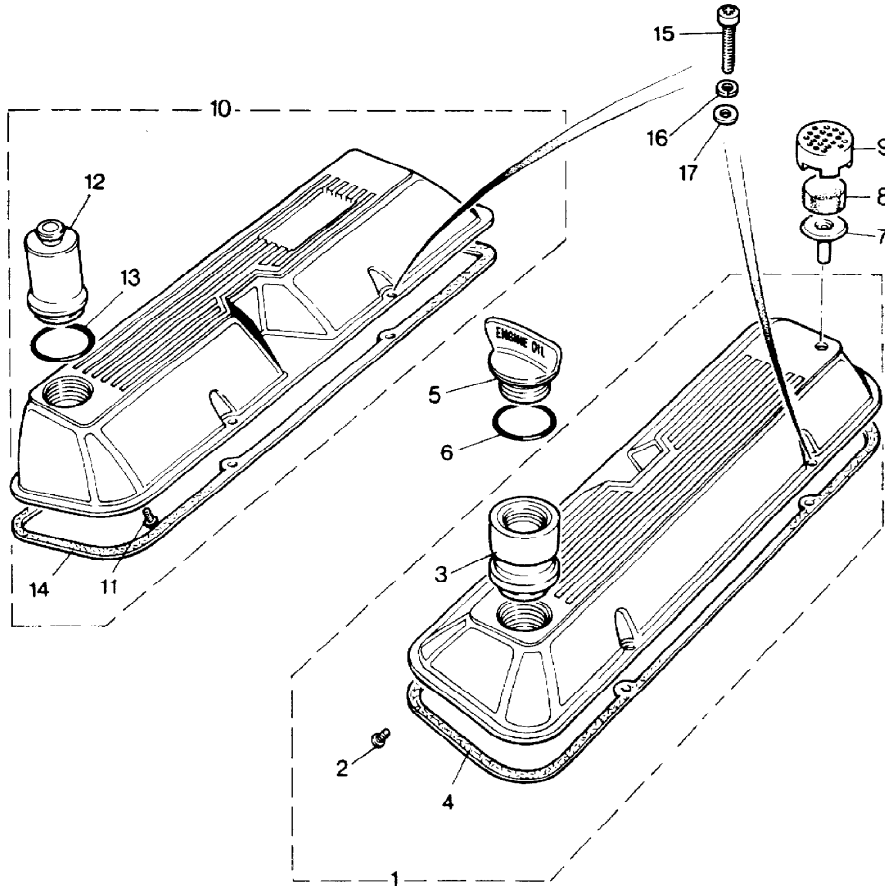

MODEL RANGE ROVER
BLOCK 7RE 90A
PAGE BC VI 6

ENGINE (E.F.I.) - ROCKER COVER ASSEMBLY

ILL	PART NO	DESCRIPTION	QTY	REMARKS
1	ETC5921	ROCKER COVER ASSY LH (3.5)	1	
	ETC8679	ROCKER COVER ASSY LH (3.9)	1	
2	79027	+Screw No.6x3/8",Baffle/Cvr	4	
3	ERC2989	+Oil Filler Neck	1	
4	602512	+Gasket,Cover/Head	1	*
5	625038	Cap, Oil Filler	1	
6	564258	Seal, Cap	1	*
7	ERC3933	Mounting Plate, Filter	1	
8	ERC3209	Filter	1	*
9	ERC3208	Cap, Filter	1	
10	ETC5922	ROCKER COVER ASSY RH (3.5)	1	
	ETC8680	ROCKER COVER ASSY RH (3.9)	1	
11	79027	+Screw,No6x3/8"Baffle/Cvr	8	
12	ERC248	+Ventilator/Flame Trap	1	
13	564258	+Seal, Ventilator	1	*
14	602512	+Gasket, Cover/Head	1	*
15	SY504072	Screw, 1/4"UNCx7/8", Cvr/Heads	4	
	603127	Screw, 1/4"UNCx1.5/16"	4	
16	WM600041L	Spring Washer	8	
17	WB106041L	Plain Washer	8	

* Part Of Gasket Kit RTC4994

Parts Not Applicable to USA.