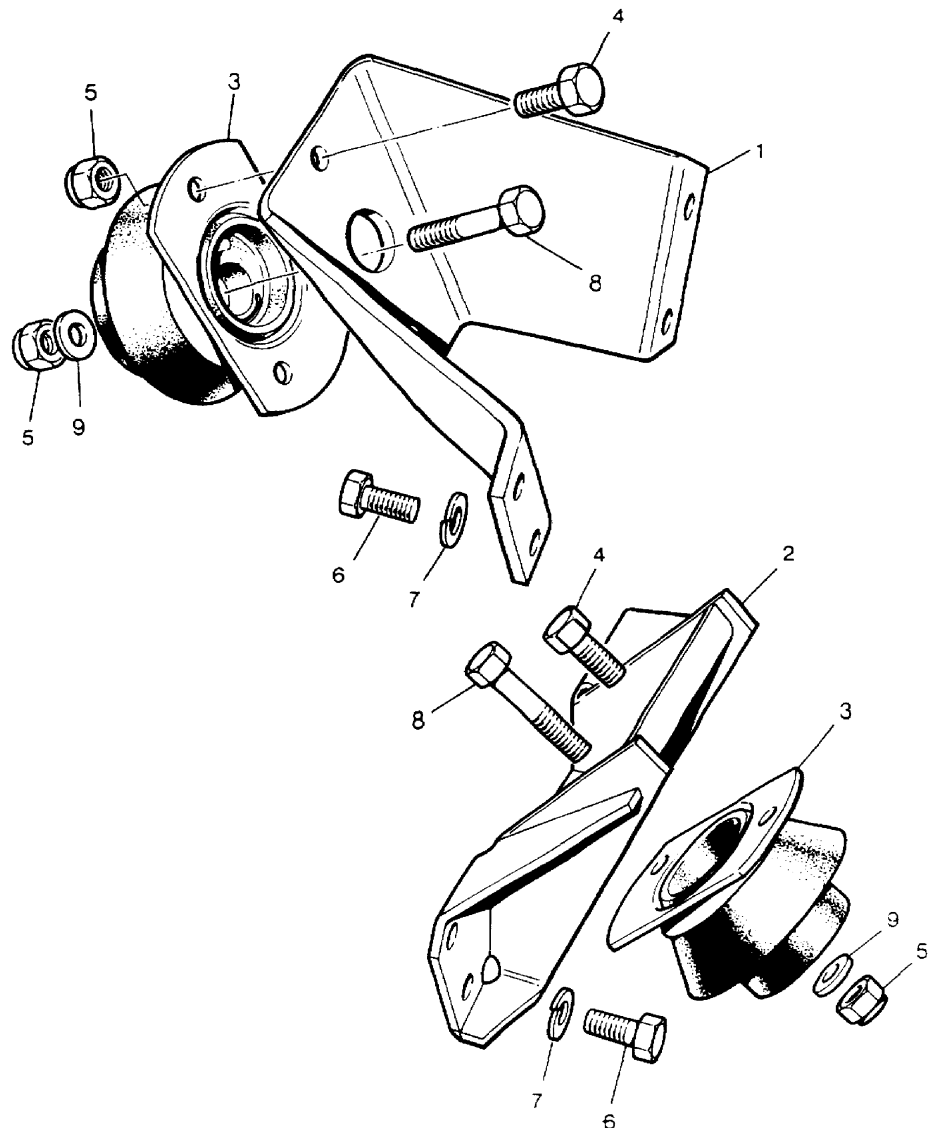

MODEL RANGE ROVER
BLOCK TS 6286
PAGE BK DT 6

ENGINE - 2500 TURBO DIESEL - MOUNTING BRACKETS - FRONT

ILL	PART NO	DESCRIPTION	QTY	REMARKS
1	NTC3237	Engine Mounting Brkt Front RH	1	
2	NTC2776	Engine Mounting Brkt Front LH	1	
3	NTC3241	Engine Mounting Rubber Rear	2	
4	SH110251L	Screw M10x25mm Long	4	
5	NY110041L	Nut M10	4	
6	SH110201L	Screw M10x20mm Long	8	
7	WL110001L	Spring Washer M10	8	
8	BH110121L	Bolt M10x60mm Long	2	
9	WA110001L	Plain Washer M10	2	

Parts Not Applicable to USA.