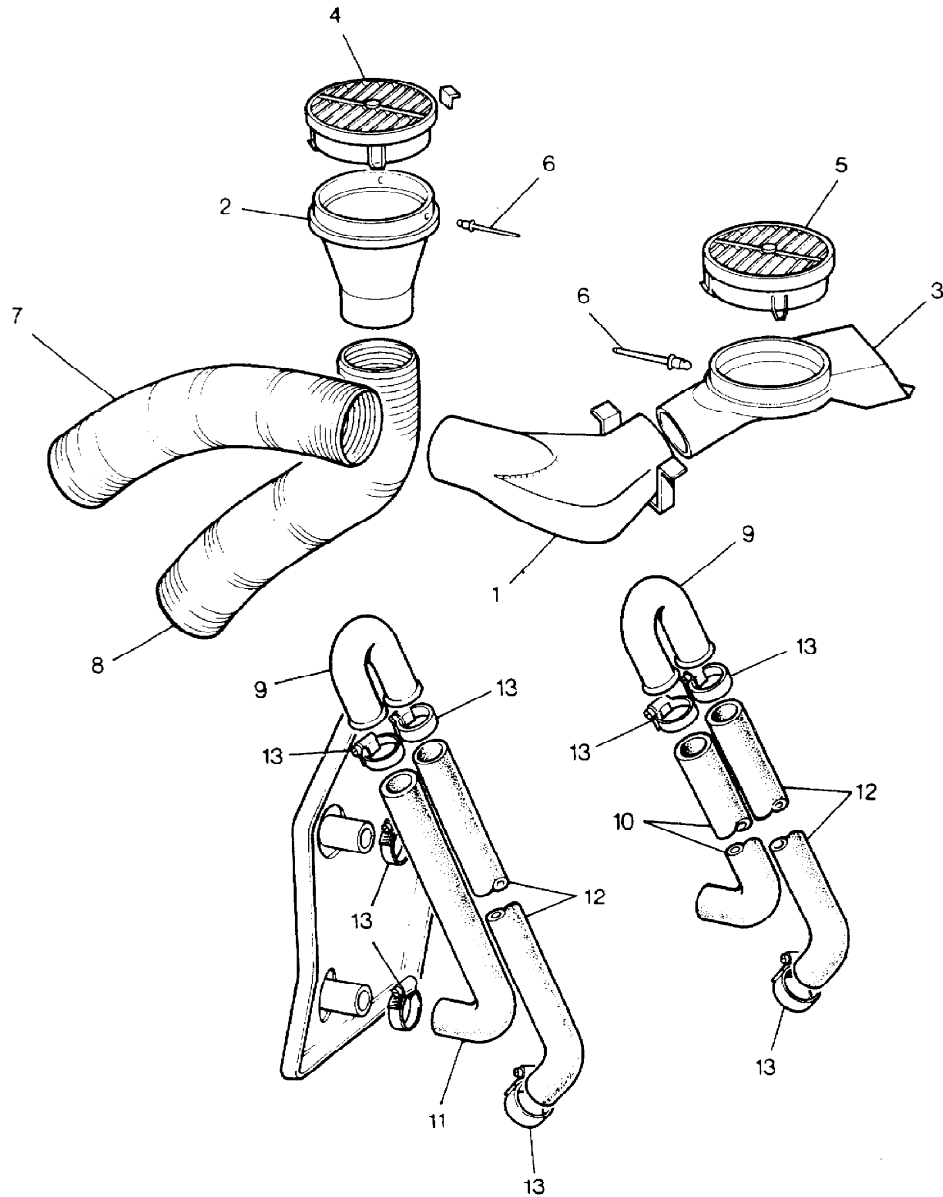

MODEL RANGE ROVER
BLOCK TS 5717
PAGE LC 6

HEATING SYSTEM - DEMISTERS AND HOSES - PI VERSION
- UP TO VIN DA302240

ILL	PART NO	DESCRIPTION	QTY	REMARKS
1	390851	Outlet Elbow RH Demister	1	
	390852	Outlet Elbow LH Demister	1	
2	390695	Connector Inner Demist Hose	2	
3	MUC2572	Connector Outer Demist Hose	1	
	MUC2571	Connector Outer Demist Hose	1	
4	MTC7707	Vent Nozzle Inner	2	
5	MTC9970	Vent Nozzle Outer RH	1	
	MTC9969	Vent Nozzle Outer LH	1	
6	78788	Pop Rivet	8	
7	MWC2600	Demister Hose Driver	1	
	MWC2600	Demister Hose Passenger	1	
8	390829	Demister Hose Inner	2	
9	NTC2845	Connector Elbow	2	
10	NTC2841	Heater Hose Outlet Engine	1	
11	NTC2842	Heater Hose Inlet Engine	1	
12	NTC2843	Heater Hose Inlet and Outlet	2	
13	CN100308	Hose Clip	8	

Parts Not Applicable to USA.