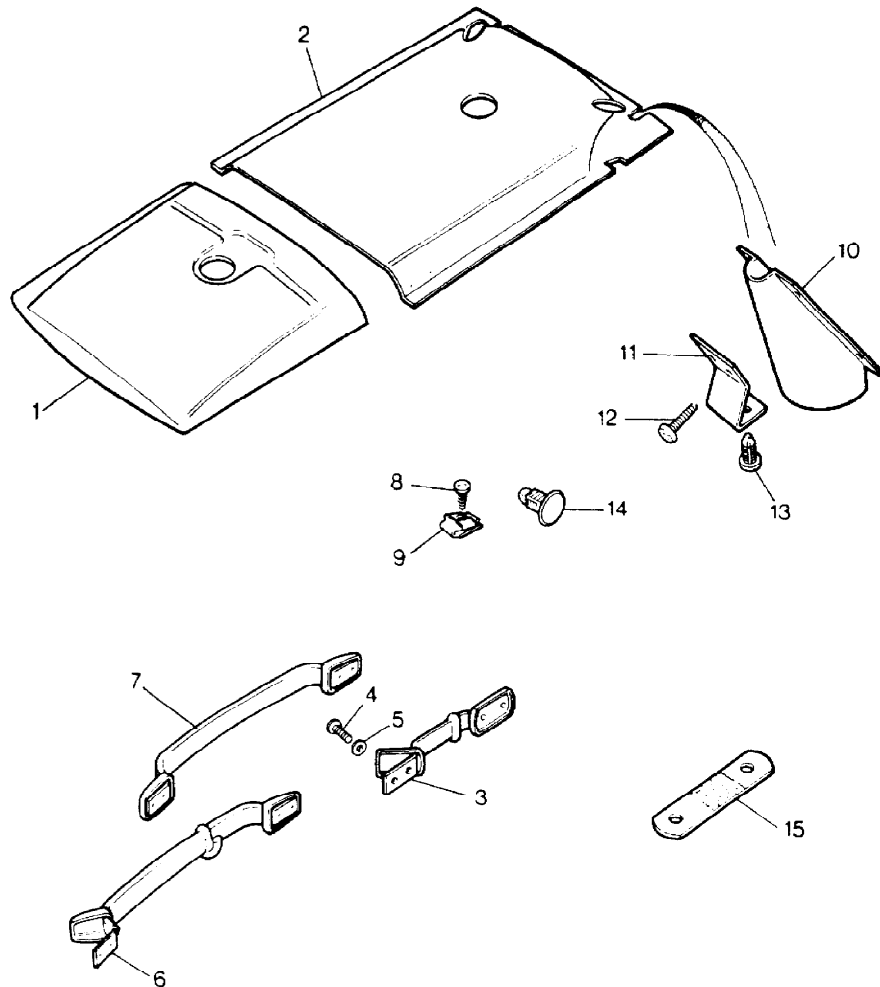

MODEL RANGE ROVER
BLOCK TS 6475
PAGE PB 20.02

TRIM - HEADLINING - CONTINUED

ILL	PART NO	DESCRIPTION	QTY	REMARKS
12	AB608031L	Screw	8	
13	MWC8228AL	Drive Fastener	A/R	)Flock Coated *
	MWC8228LG	Drive Fastener	A/R	)Flock Coated)Use with)MWC8447
	ADU8026LO	Drive Fastener	A/R	
	MWC3938AV	Drive Fastener Plastic	A/R	)**
	ADU8026LO	Drive Fastener Plastic	A/R	)Use with)MWC3247 &)MWC3266
14	MWC3297AL	Trim Clip)Rear	A/R	)Use with
	MWC3297LG	Trim Clip)	A/R	)MWC3266
15	RTC5784AL	Trim Clip for Centre Headlining	2	
	RTC5784LG	Trim Clip for Centre Headlining	2	

Colour Code:
AL Savannah
LG Cool Grey
AV Brushwood
LO Grey

- Upto Vehicle No CA274120 - 2 Door
  CA273922 - 4 Door
- ** From Vehicle No DA274121 - 2 Door
  DA273923 - 4 Door

Parts Not Applicable to USA.

596