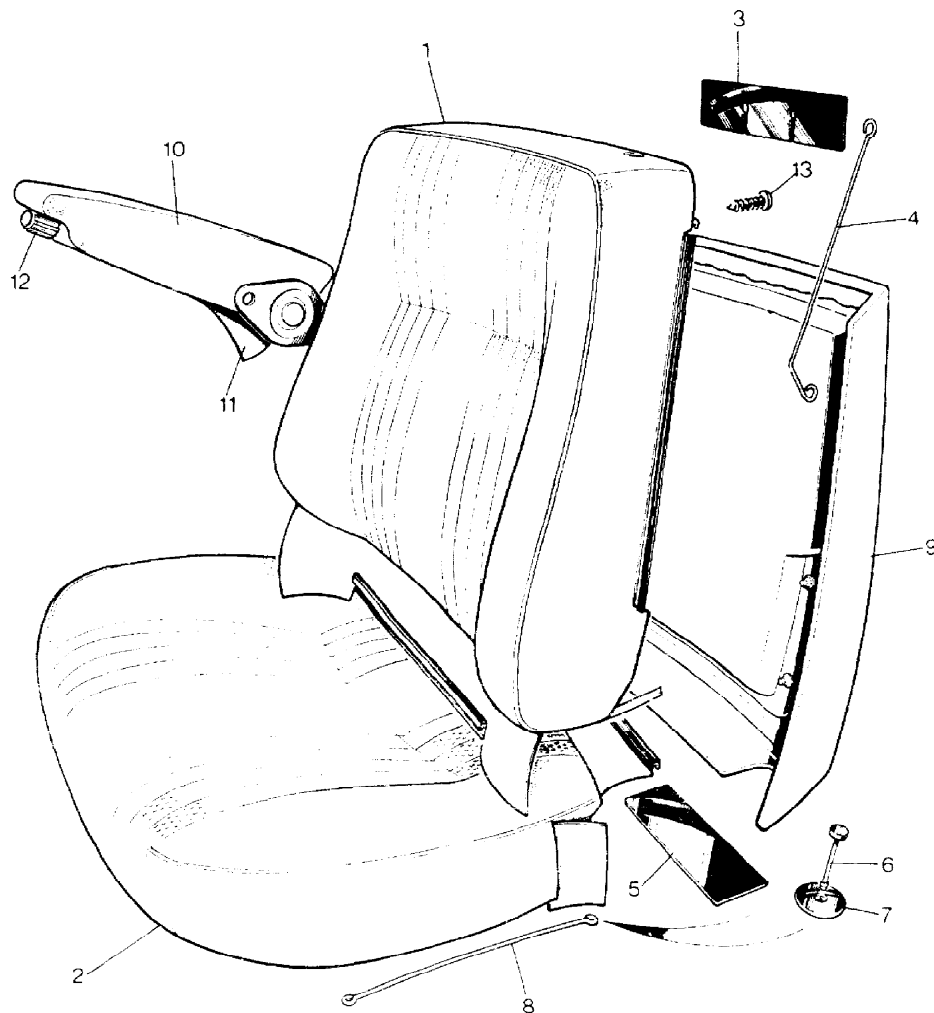

MODEL RANGE ROVER
BLOCK TS 5358
PAGE RA 12

SEATS - FRONT SEATS UPTO VEHICLE NO CA273922 - 4 DOOR - VELOUR

ILL	PART NO	DESCRIPTION	QTY	REMARKS
1	MUC6556BC	Squab Cover	2	)With
	MUC2978BB	Squab Cover RH	1	)Armrests
	MUC2979BB	Squab Cover LH	1	)
	MUC6556LH	Squab Cover	2	)
2	MUC6554BC	Cushion Cover RH	1	
	MUC6555BC	Cushion Cover LH	1	
	MUC3064BB	Cushion Cover RH	1	
	MUC3065BB	Cushion Cover LH	1	
	MUC6554LH	Cushion Cover RH	1	
	MUC6555LH	Cushion Cover LH	1	
	MTC9875	Foam Interior Seat Cushion RH	1	
	MTC9874	Foam Interior Seat Cushion LH	1	
	MTC9878	Foam Interior Seat Squab RH	1	
	MTC9877	Foam Interior Seat Squab LH	1	
3	MUC1561	Retention Plate Squab	2	
4	MUC1525	Wire Retention	4	
5	BDP1530	Retention Plate Cushion	2	
6	AFU3026	Button Clip	2	
	BRC5789	Button Clip	2	
7	BRC5803	Washer	4	
8	MUC3243	Wire Retention	4	
9	MUC1854BB	PANEL ASSEMBLY	2	Upto VIN EA307273
	MWC6943BC	PANEL ASSEMBLY	2	From VIN EA307274
	MUC1854LH	PANEL ASSEMBLY	2	Upto VIN EA307273
	MWC6943LP	PANEL ASSEMBLY	2	From VIN EA307274
10	RTC6502	ARMREST ASSEMBLY RH Bracken	1	
	RTC6503	ARMREST ASSEMBLY LH	1	
	RTC6504	ARMREST ASSEMBLY RH) Silver	1	
	RTC6505	ARMREST ASSEMBLY LH) Grey	1	
11	RTC6516	+Cover Armrest RH	1	
	RTC6517	+Cover Armrest LH	1	
	RTC6504	+Cover Armrest RH	1	
	RTC6505	+Cover Armrest LH	1	
12	MUC1121AE	+Knob Armrest	2	
	MUC1121LP	+Knob Armrest	2	
13	DA606061L	Screw Fixing Rear Seat Panel	4	

Colour Code:
BC Bracken
BB Bronze Check
LH Osprey Grey
LP Silver Grey
AE Palomino

Parts Not Applicable to USA.