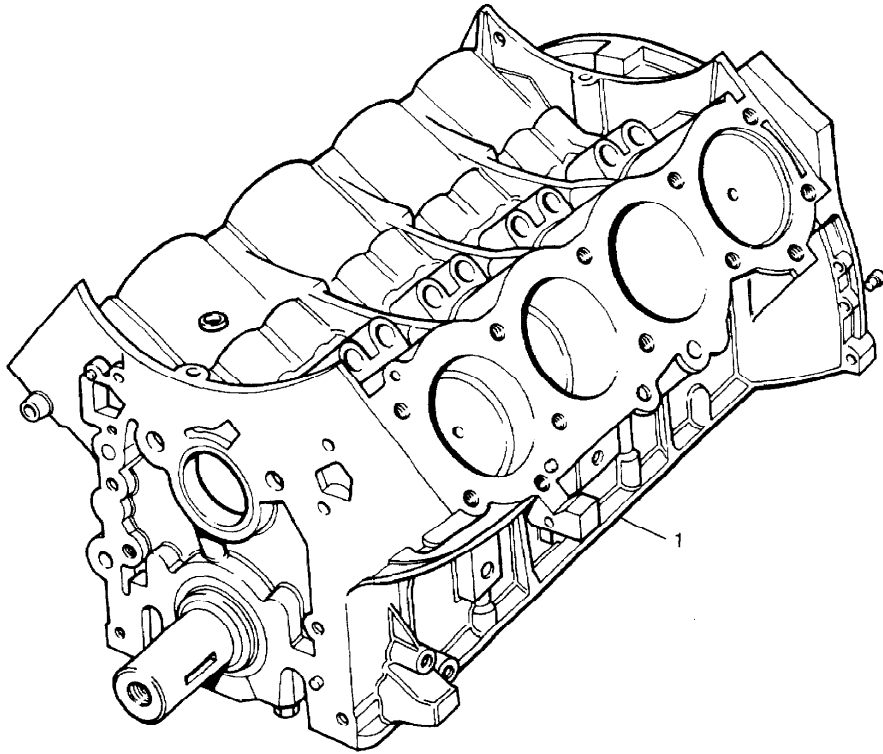

MODEL RANGE ROVER
BLOCK 4RE 161A
PAGE BA VC 4

ENGINE - (CARB) - SHORT ENGINE

ILL	PART NO	DESCRIPTION	QTY	REMARKS
1	ETC7714	Short Engine	1	8.13:1 CR
	RTC2372	Short Engine	1	9.35:1 CR

Comprising: Cylinder Block, Crankshaft, Pistons,
Connecting Rods Etc.

Parts Not Applicable to USA.