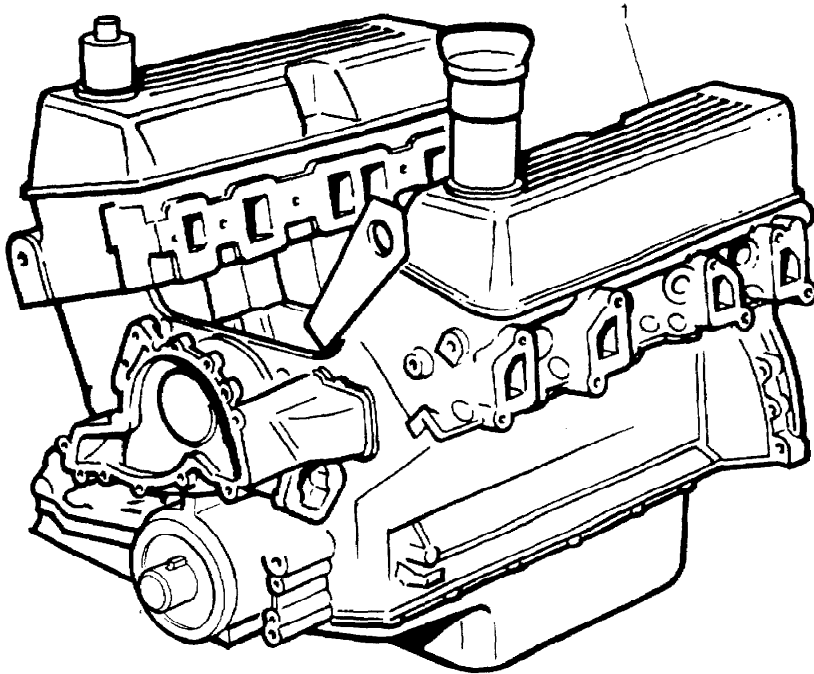

MODEL RANGE ROVER
BLOCK VS 2147
PAGE BA VC 2

ENGINE - (CARB) - STRIPPED ENGINE

ILL	PART NO	DESCRIPTION	QTY	REMARKS
1	RTC4601N	Stripped Engine Assembly 8.13:1 CR	1	Engines 28D 29D
	RTC4608N	Stripped Engine Assembly 8.13:1 CR With Air Rails Small Bore 1/2" Dia	1	Engines 30D (See Note)
	RTC4592N	Stripped Engine Assembly 9.35:1 CR	1	Engines 26D 27D
	RTC5856N	Stripped Engine Assembly 8.13:1 CR Large Bore 5/8" Dia	1	Engine 30D

NOTE: If Engine With 1/2 Bore Injection Holes Is Required
Use RTC3637N.
If Engine with 5/8 Bore Injection Holes is Required
Use RTC5856N.

Less Electrics, Water Pump, Manifolds, Carburetters, Engine
Mountings, Flywheel & Clutch.

Parts Not Applicable to USA.

14