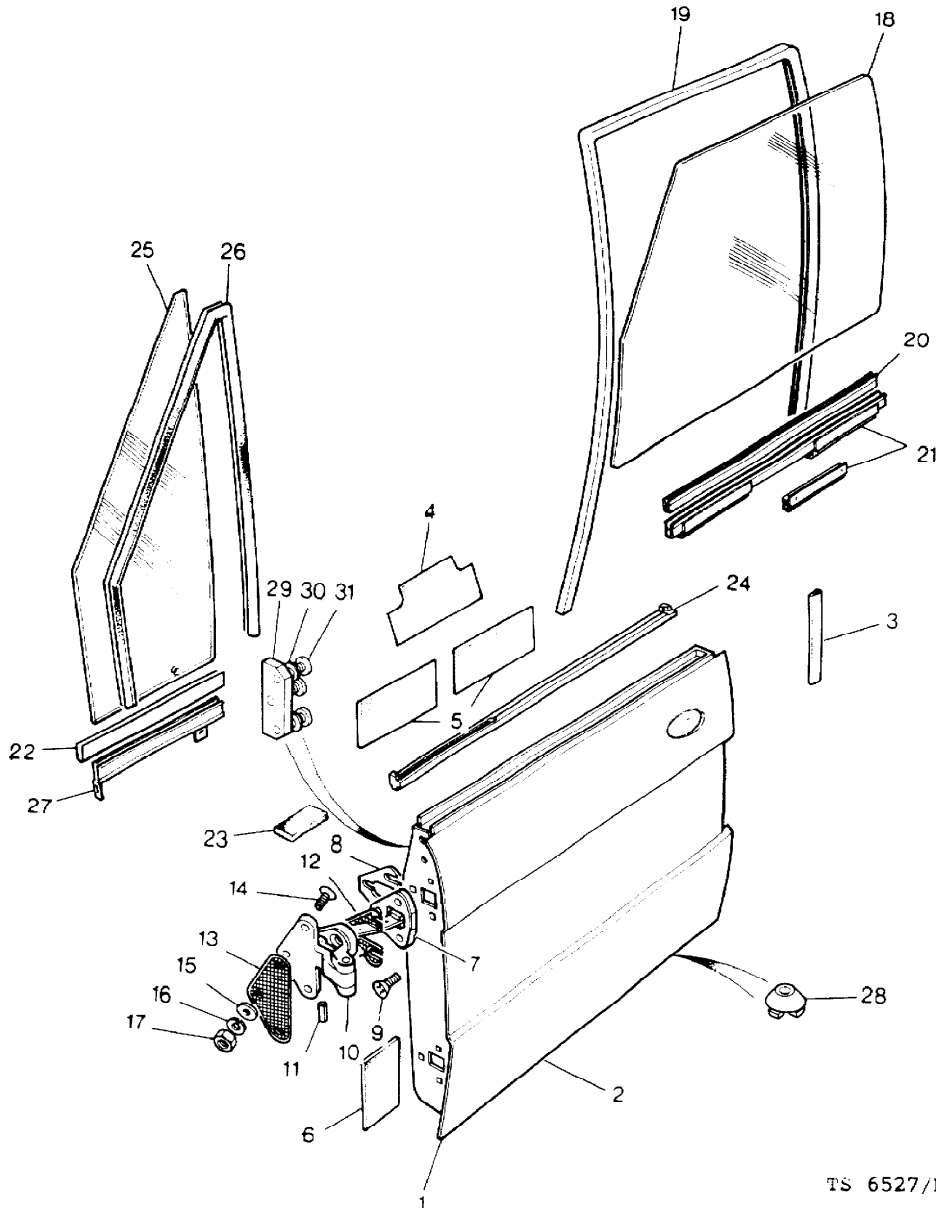

MODEL RANGE ROVER
BLOCK TS 6527/B
PAGE NE 2.50

BODY - FRONT DOOR ASSEMBLY - 2 DOOR
- FROM INTRODUCTION OF VIN FA351033

ILL	PART NO	DESCRIPTION	QTY	REMARKS
1	MXC4886	FRONT DOOR PANEL ASSEMBLY RH	1	
	MXC4887	FRONT DOOR PANEL ASSEMBLY LH	1	
2	RTC6297	+Outer Panel RH	1	
	RTC6298	+Outer Panel LH	1	
3	DZA6330	Door Edge Protector	2	
4	391552	Anti Rattle Pad	2	
5	392569	Anti Rattle Pad	2	
6	392748	Anti Rattle Pad	4	100x75x20
	392746	Anti Rattle Pad	2	130x100x10
	392744	Anti Rattle Pad	4	180x100x4
	392745	Anti Rattle Pad	2	230x100x10
	392743	Anti Rattle Pad	2	280x180x4
7	391280	Check Strap	2	
8	392865	Shim 10.SWG	A/R	
	392866	Shim 6.SWG	A/R	
9	392920	Screw	12	
10	390415	Door Hinge	4	
11	391439	Roll Pin	4	
12	392876	Shim Check Strap	4	
13	391592	Shim Door Hinge	4	
14	391043	Screw	12	
15	RTC613	Plain Washer	12	
16	WM600051L	Spring Washer	12	
17	NH605041L	Nut	12	
18	MWC8430	Front Door Glass RH	1	
	MWC8431	Front Door Glass LH	1	
19	MXC1949	Glazing Channel	2	
20	MTC7290	Glass Glazing Rubber	2	
21	MUC1218	Glass Lifting Channel RH	1	
	MUC1219	Glass Lifting Channel LH	1	
22	RTC6455	Fixing Strip Fixed Glass	2	
23	MUC2177	Pad Door Frame	2	
24	MXC5355	Waist Seal RH	1	
	MXC5356	Waist Seal LH	1	
25	MWC6328	Door Glass RH Fixed	1	
	MWC6329	Door Glass LH Fixed	1	
26	MWC6305	Weather Strip Fixed Glass	2	
27	MWC6308	Channel Assembly Fixed Glass	1	
		RH		
	MWC6309	Channel Assembly Fixed Glass	1	
		LH		
28	MXC1956	Grommet-Drainseal	2	
29	MXC1867	Anchor Plate	2	
30	RTC613	Washer	6	
31	MXC1638	Bolt	6	

Parts Not Applicable to USA.

TS 6527/B