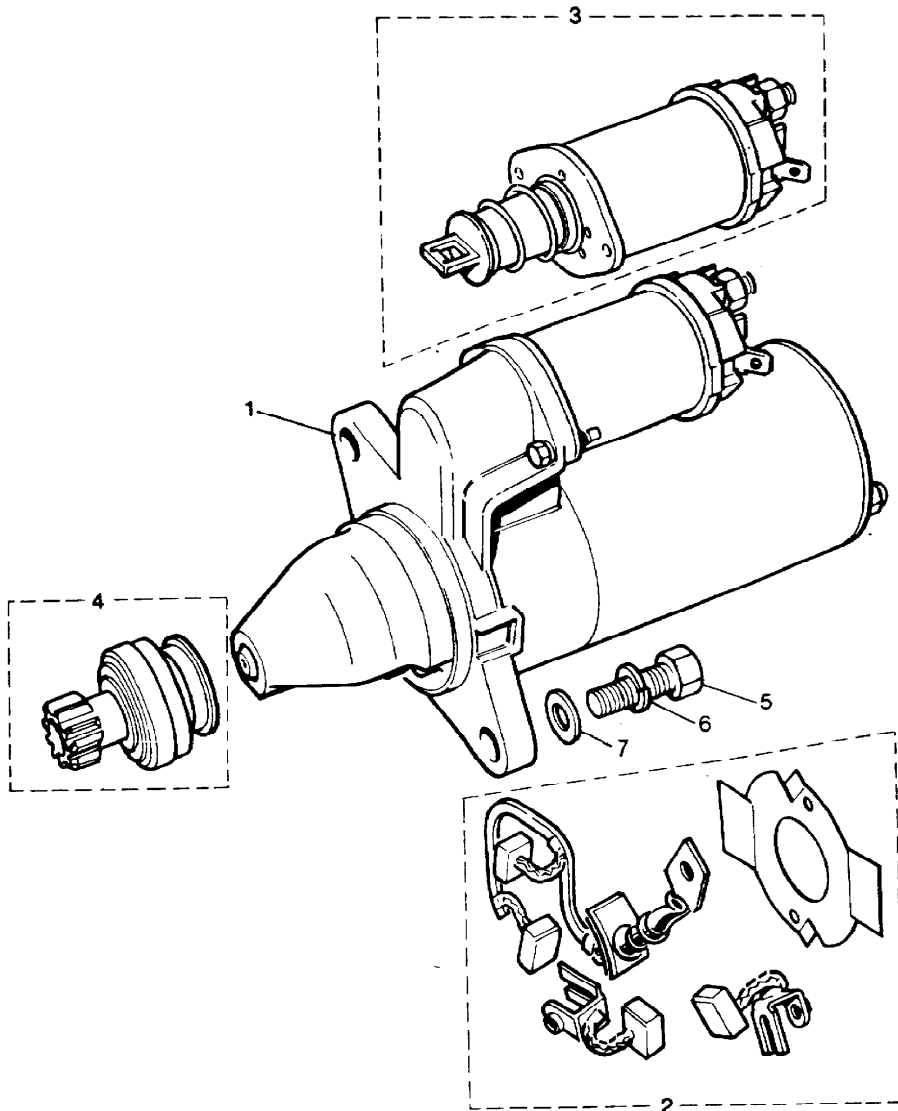

MODEL RANGE ROVER
BLOCK TS 6455
PAGE BH VC 12

ENGINE -(CARB) - STARTER MOTOR

ILL	PART NO	DESCRIPTION	QTY	REMARKS
1	RTC6061N	Starter Motor	1	M78R Smaller Type
	RTC5228E	Starter Motor Rebuilt	1	3M100 Larger Type
2	RTC5048	+Brush Kit	1	
3	RTC5049	+Solenoid	1	
4	RTC5050	+Drive Assembly	1	
5	SS506121L	Screw 3/8" UNC x 1½"	2	) Not Part
6	WM600061L	Spring Washer	2	) Of Assmebly
7	WA110061L	Plain Washer	2	)
	PRC3623	Earth Lead	1	)
	PRC5208	Link Lead	1	)
	90608178	Sundry Parts Kit	1	)
	ERC5875	Heat Shield Assembly	1	)

Parts Not Applicable to USA.