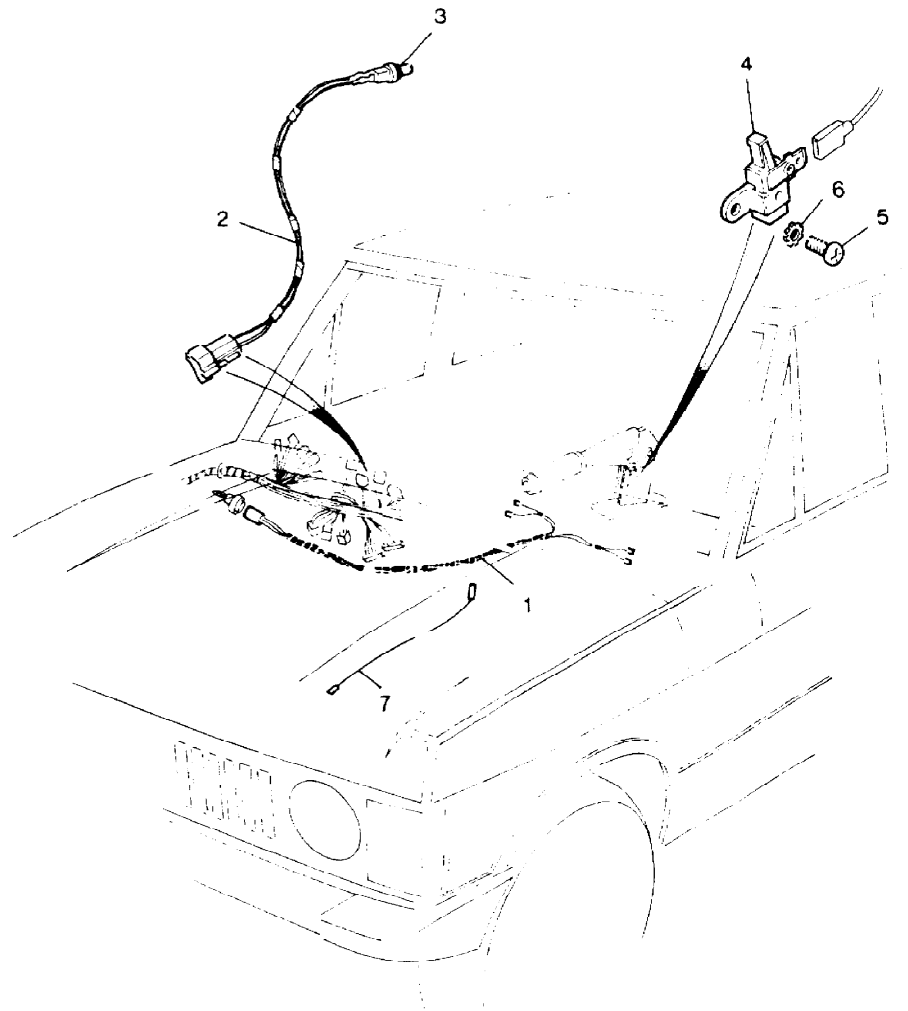

MODEL RANGE ROVER
BLOCK TS 6397
PAGE MB 6.10

BODY ELECTRICS - GEARBOX CABLE AND HANDBRAKE SWITCH
FROM VEHICLE NO DA274121 - 2 DOOR, DA273923 - 4 DOOR
UP TO VIN EA351032

ILL	PART NO	DESCRIPTION	QTY	REMARKS
1	PRC6390	Gearbox Harness	1	Manual
	PRC5996	Gearbox Harness	1	Automatic
	PRC6286	Gearbox Harness	1	)Automatic)Saudi Only
2	PRC4355	Cable Handbrake Warning Light	1	
3	503352	Bulb	1	
4	ADU2888L	Handbrake Switch	1	
5	SE104121L	Screw	2	
6	WE104001L	Shakeproof Washer	2	
7	PRC5208	Link Lead-Starter Solenoid	1	Petrol
	PRC6001	Link Lead-Starter Solenoid	1	Diesel

Parts Not Applicable to USA.