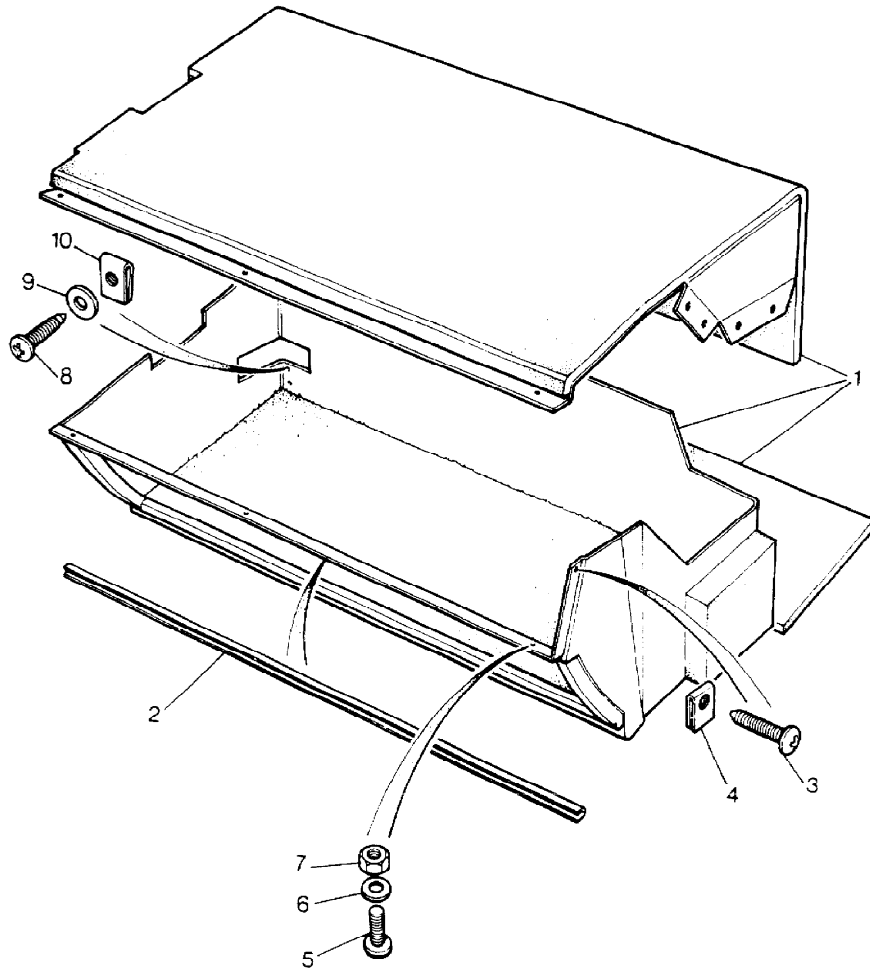

MODEL RANGE ROVER
BLOCK TS 5865/A
PAGE PA 8

TRIM - PARCEL SHELF

ILL	PART NO	DESCRIPTION	QTY	REMARKS
1	MUC6538	Parcel Shelf-RH STG	1	)Upto VIN
	MUC6539	Parcel Shelf-LH STG	1	)CA170457
	MUC8958	Parcel Shelf-RH STG	1	)From VIN
	MUC8959	Parcel Shelf-LH STG	1	)CA170458
2	MUC8958RUN	Parcel Shelf-RH STG	1	)Upto VIN
	MUC8959RUN	Parcel Shelf-LH STG	1	)EA351032
3	MUC4138	Finishing Strip	1	)FA351033
	MUC4138RUN	Finishing Strip	1	)
4	AFU3002	Screw	1	
5	AK608141L	Spire Nut	1	
6	SE105165L	Screw	3	
7	WA105001L	Plain Washer	3	
8	NM105011	Nut	3	
9	AB612044	Screw	3	
10	WC701124	Plain Washer	3	
	AK612014	Spire Nut	3	

Colour Code

RUN - Bokhara

Parts Not Applicable to USA.

577