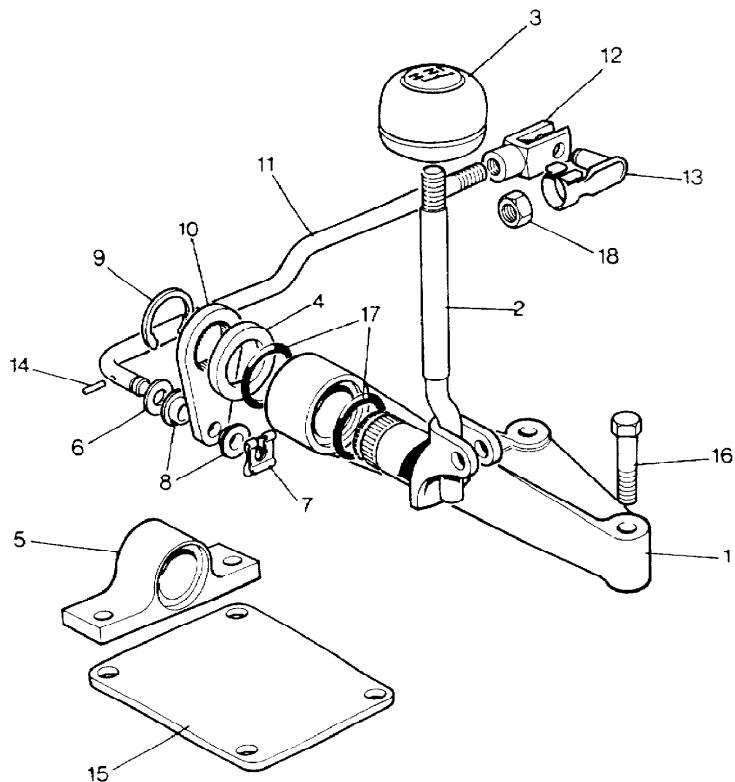

MODEL RANGE ROVER
BLOCK TS 6571A
PAGE DD B 4

TRANSFER GEARBOX - BORG WARNER - GEARCHANGE/GEAR HOUSING

ILL	PART NO	DESCRIPTION	QTY	REMARKS
1	FTC623	Housing/Gearchange	1	
2	FTC625	Gear Lever & Bracket Assy	1	
3	FTC1242RUN	Gear Lever Knob	1	
4	FTC622	Spacer	1	
5	FTC624	Carrier-Pivot Sleeve	1	
6	WA108051L	Washer Plain M8	1	
7	FRC8548	Safety Clip	1	
8	FRC4499	Pivot Bush	4	
9	FRC8825	Circlip	1	
10	FTC1045	Operating Arm High/Low	1	
11	FTC580	Connecting Rod	1	
12	FRC9796	Clevis	1	
13	FRC9797	Retaining Clip	1	
	FRC8547	Clevis Pin	1	
	FRC8548	Clevis Clip	1	
14	FRC8394	Spring Pin	1	
15	FRC8816	Sealing Plate	1	
16	BH108081L	Bolt	2	
17	FTC839	O Ring	2	
18	NT108041L	Nut-M8 Locknut	1	

Parts Not Applicable to USA.