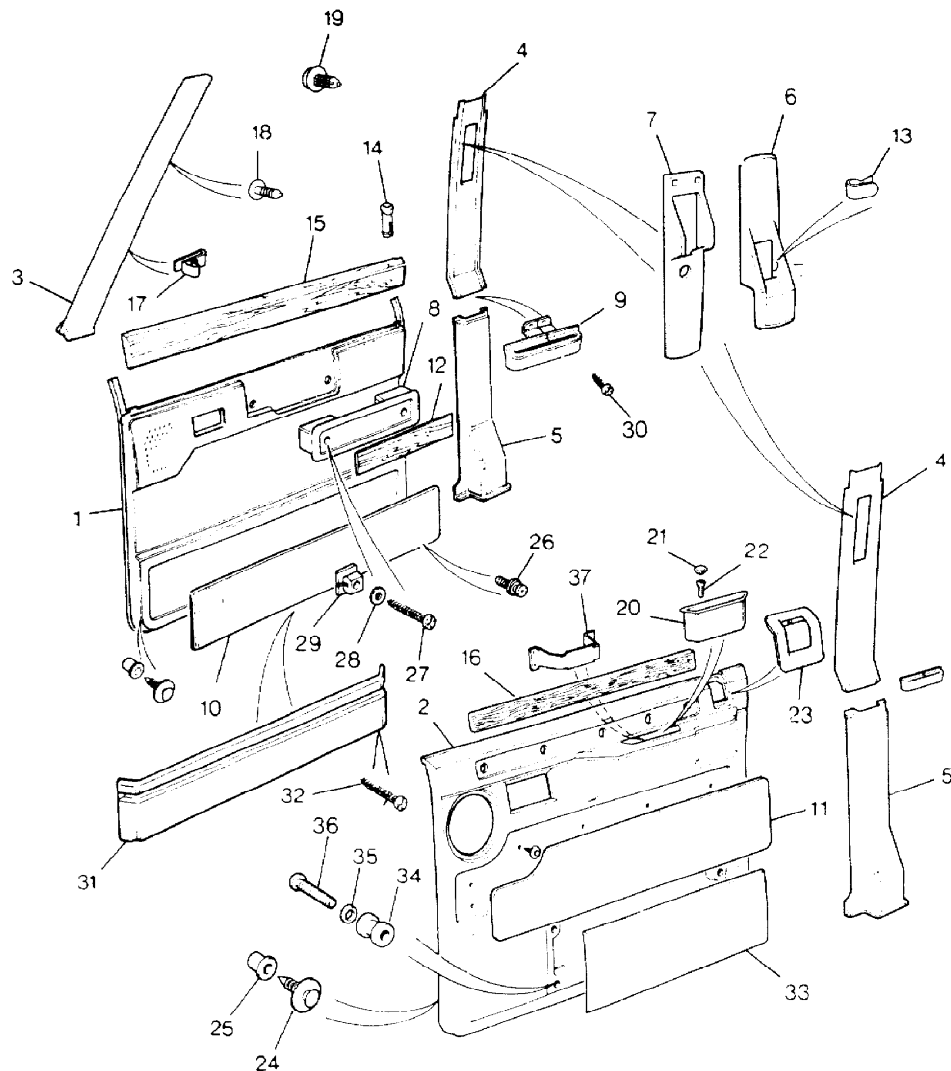

Colour Code		
AE - Palamino	CC - Bitter Chocolate	LUL - Winchester Grey
AV - Brushwood	LG - Cool Grey	SUA - Sorrell Grey
BA - Bronze	LP - Silver Grey	

TS 6918

Parts Not Applicable to USA.

588