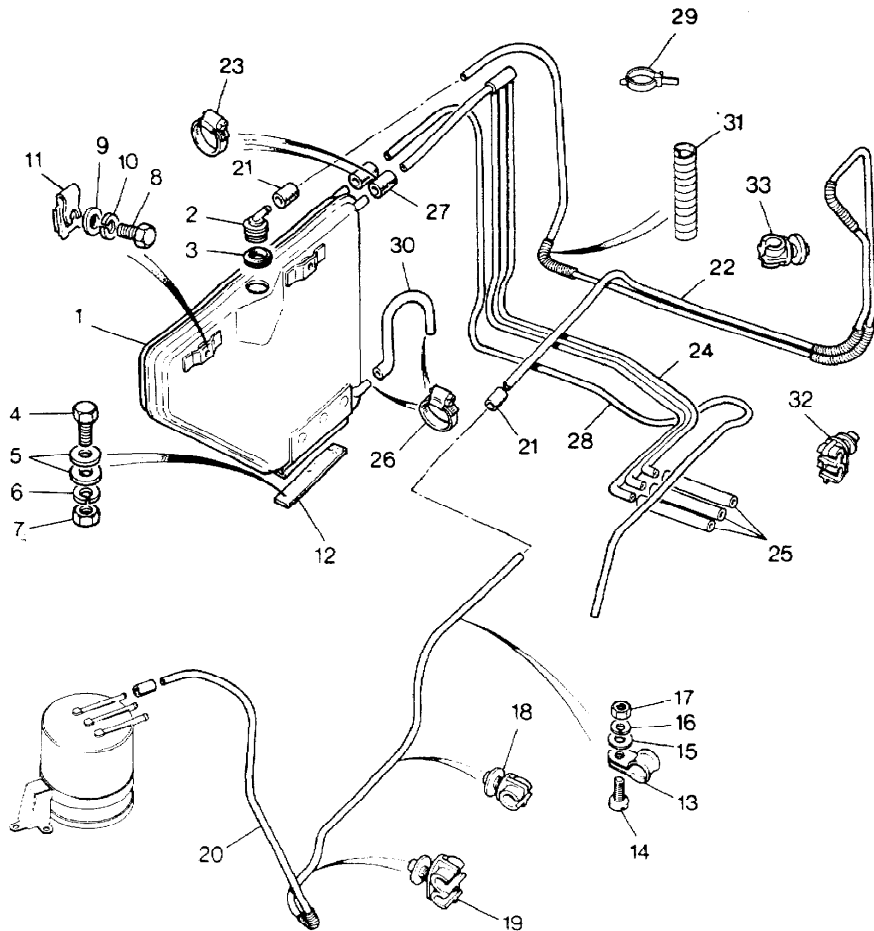

MODEL RANGE ROVER
BLOCK TS 6470
PAGE JA 8.04

FUEL - PETROL CATCH TANK EVAPORATIVE LOSS CONTROL SYSTEM
FITTED FROM VEHICLE VIN NO 8EA308803

ILL	PART NO	DESCRIPTION	QTY	REMARKS
1	NTC4628	Petrol Catch Tank	1	
2	NTC4517	+Valve Fuel Cut Off	1	
3	NTC4627	+Grommet Seal Float Valve	1	
4	255206	Screw	3	
5	WB106041L	Plain Washer	6	
6	WM600041L	Spring Washer	3	
7	NH604041L	Nut	3	
8	BH604141L	Screw	2	
9	WB106041L	Plain Washer	2	
10	WM600041L	Spring Washer	2	
11	346073	Spire Nut	2	
12	592907	Rubber Strip	1	
13	AEU1448	Pipe Clip	8	
14	78177	Screw	8	
15	RTC612	Plain Washer	8	
16	WM702001L	Spring Washer	8	
17	RTC608	Nut	8	
18	79122	Single Pipe Clip	9	
19	79159	Double Pipe Clip	2	
20	NRC3243	Pipe Cannister to Connection	1	
21	577459	Rubber Connection	2	
22	NRC3244	Pipe Float Valve to Connection	1	
23	CN100608L	Clip For Rubber Connection	9	
24	NTC5297	Manifold Assembly	1	
25	NTC4552	Vent Pipe Tank to Manifold	3	
26	CN100608L	Hose Clip	2	
27	NTC2876	Connection Hose	2	
28	NTC5262	Pipe Assembly and Pressure Relief Valve	1	
	CN100168L	Clip for Pipe Assembly Catch Tank to Cannister	3	
29	NTC4476	Cable Strap	4	
30	NTC4538	Pipe Assembly and Surge Valve	1	
31	NTC5298	Pipe Wrap	1	
32	79158	Double Pipe Clip	8	
33	79121	Pipe Clip Single	1	
	79123	Pipe Clip Single	1	

Parts Not Applicable to USA.