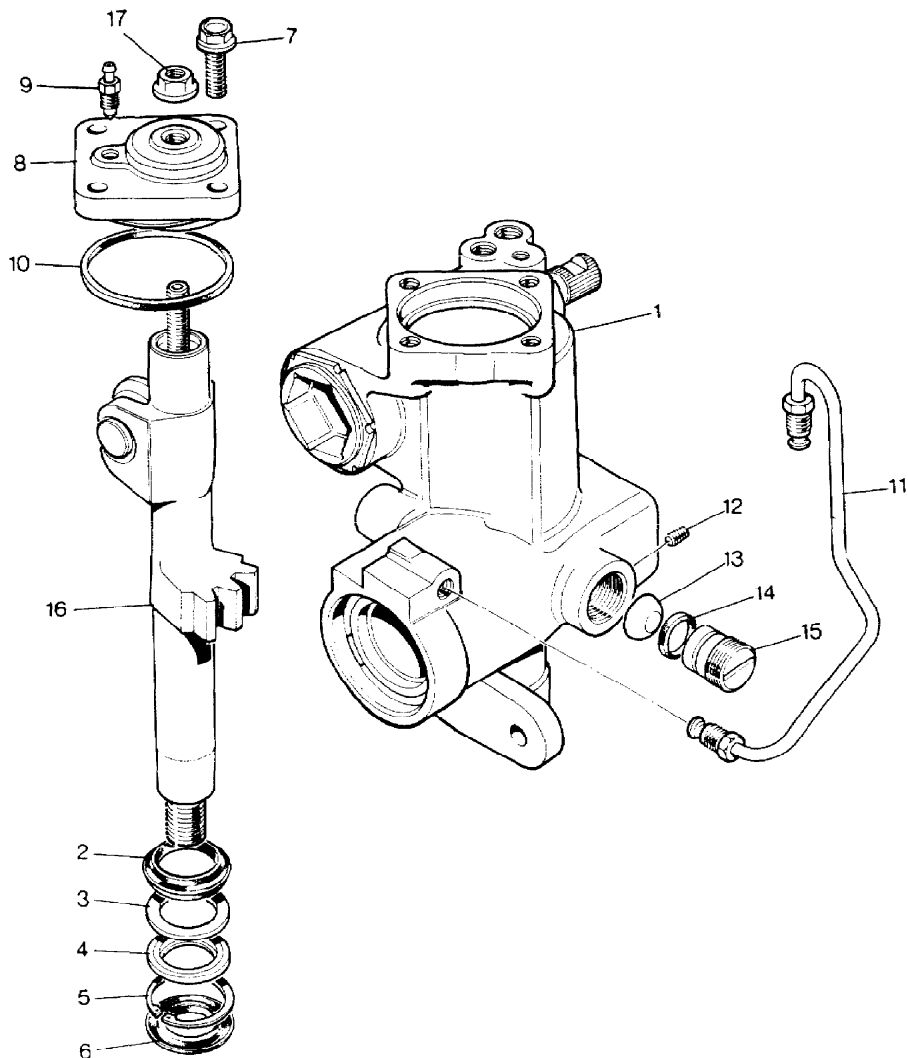

MODEL RANGE ROVER
BLOCK TS 5694/A
PAGE FA 12

STEERING - HOUSING & SELECTOR SHAFT - POWER

ILL	PART NO	DESCRIPTION	QTY	REMARKS
1	RTC4391	HOUSING ASSEMBLY	1	RH Stg
	RTC4392	HOUSING ASSEMBLY	1	LH Stg
2	608066	+Seal	1	)
3	608068	+Back Up Washer	1	) *
4	608067	+Back Up Seal	1	)
5	606551	+Circlip	1	
6	RTC6110	+Dust Seal	1	
7	RTC4393	Screw	4	
8	RTC4396	Cover And Bush Assembly	1	
9	RTC4395	Bleed Screw	1	
10	RTC4412	Seal	1	
11	RTC4400	Pipe Assy	1	RH Stg
	RTC4401	Pipe Assy	1	LH Stg
12	11011L	Screw	1	
13	606544	Pad-Rack	1	
14	608065	Seal	1	*
15	606545	Screw-Adjusting	1	
16	RTC4398	Sector Shaft & Nut Assy	1	RH Stg
	RTC4399	Sector Shaft & Nut Assy	1	LH Stg
17	RTC4394	Nut	1	

Parts Not Applicable to USA.