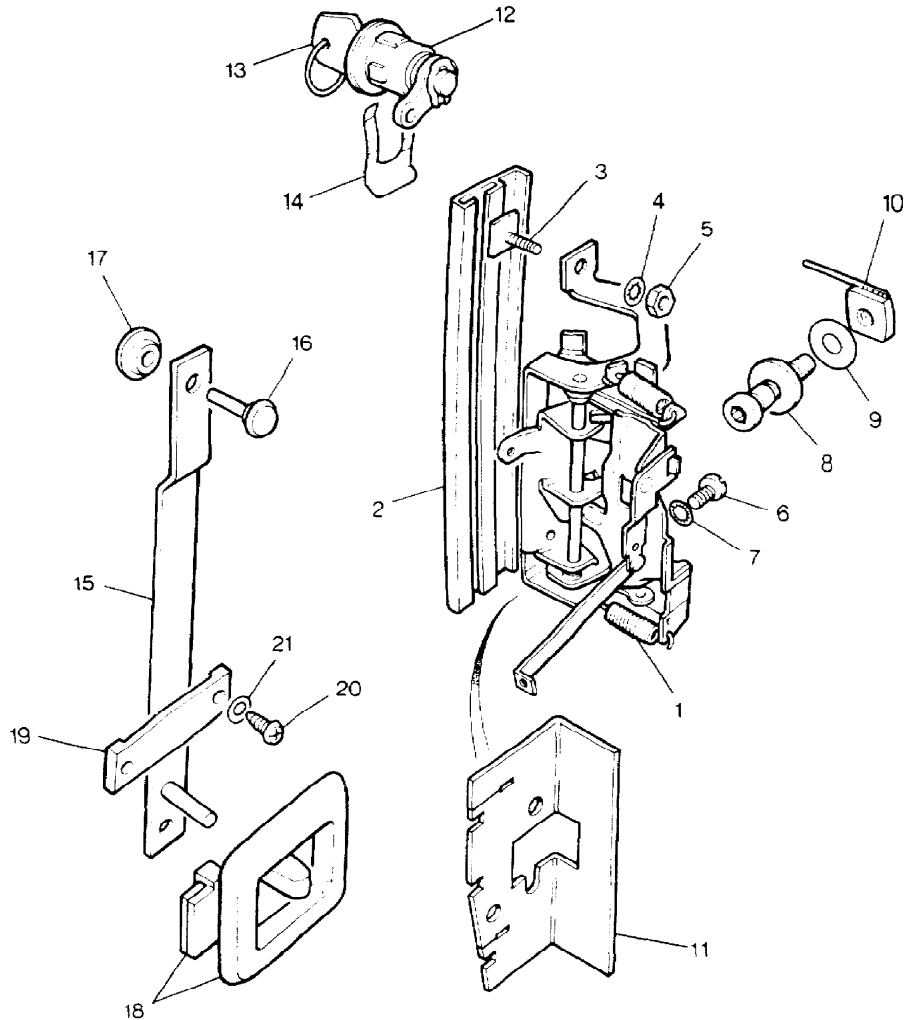

MODEL RANGE ROVER
BLOCK P 186
PAGE NE 10

BODY - FRONT DOOR LOCKS - 2 DOOR - UP TO VIN EA351032

ILL	PART NO	DESCRIPTION	QTY	REMARKS
1	390365	Door Latch Assembly RH	1	
	390366	Door Latch Assembly LH	1	
2	390506	Outer Door Handle	2	
3	390507	Stud Plate	4	
4	WF600041L	Shakeproof Washer	4	
5	NH604041L	Nut	4	
6	79154	Screw	6	
7	WF600041L	Shakeproof Washer	6	
8	390448	Striker	2	
9	391591	Shim	2	
10	390816	Retaining Plate	2	
11	MRC7166	Seal Door Latch	2	
	MUC2308	Lock Set Steering Column And Doors	1	) * Fitted from) VIN CA162497) Upto CA274120
	MWC1754	Lock Set Steering Column Doors and Tailgate	1	) From VIN) DA274121
12	391148	Private Lock RH	1	
	391149	Private Lock LH	1	
13	MUC2153	Key	1	
14	723290	Lock Retainer	2	
15	392227	Locking Lever	2	
16	390641	Drive Pin	2	
17	390642	Nylon Bearing	2	
18	390833	Locking Bolt	2	
19	391566	Guide Locking Lever	2	
20	AB606051L	Screw	4	
21	WA703081L	Plain Washer	4	

Parts Not Applicable to USA.

* See Frame 4G13 for Fuel Filler
and Tailgate

513