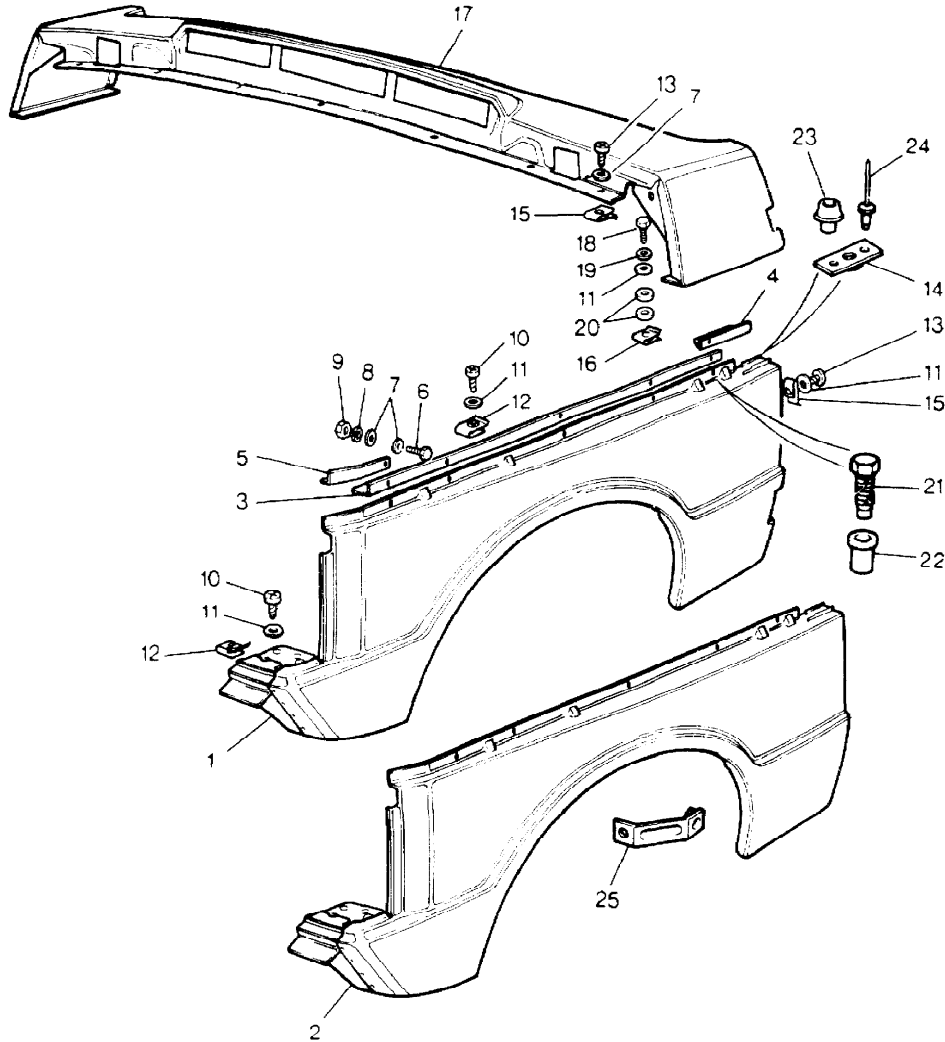

MODEL RANGE ROVER
BLOCK TS 6107/D
PAGE ND 8

EXTERIOR PANELS - FRONT WINGS & DECK

ILL	PART NO	DESCRIPTION	QTY	REMARKS
1	MUC6179	Front Wing LH	1	)Upto VIN
	MUC6180	Front Wing RH	1	)CA274120
	MWC1667	Front Wing LH	1	)From VIN
				)DA274121
	MWC1666	Front Wing RH	1	)Upto VIN
				)EA306668
	MWC6489	Front Wing LH	1	)From VIN
				)EA306669
	MWC6488	Front Wing RH	1	)
2	MXC1409	Front Wing LH	1	)From VIN
				)FA374642
	MXC1408	Front Wing RH	1	)4 Door Only
3	390123	Fixing Angle Front Wing RH	1	
	390124	Fixing Angle Front Wing LH	1	
	391317	Extension Plate	2	
4	391139	Fixing Angle Filler Piece RH	1	
	391140	Fixing Angle Filler Piece LH	1	
6	SH605051L	Screw	10	
7	RTC613	Plain Washer	20	
8	WM600051L	Spring Washer	10	
9	NH605041L	Nut	10	
10	AB612051L	Drive Screw	14	
11	3831L	Plain Washer	A/R	
12	79019	Spire Clip	14	
13	AB612041L	Drive Screw	13	
14	390728	Nut Plate	4	
15	RTC3725	Spire Clip	13	
16	NK106067L	Spire Clip	4	

Parts Not Applicable to USA.