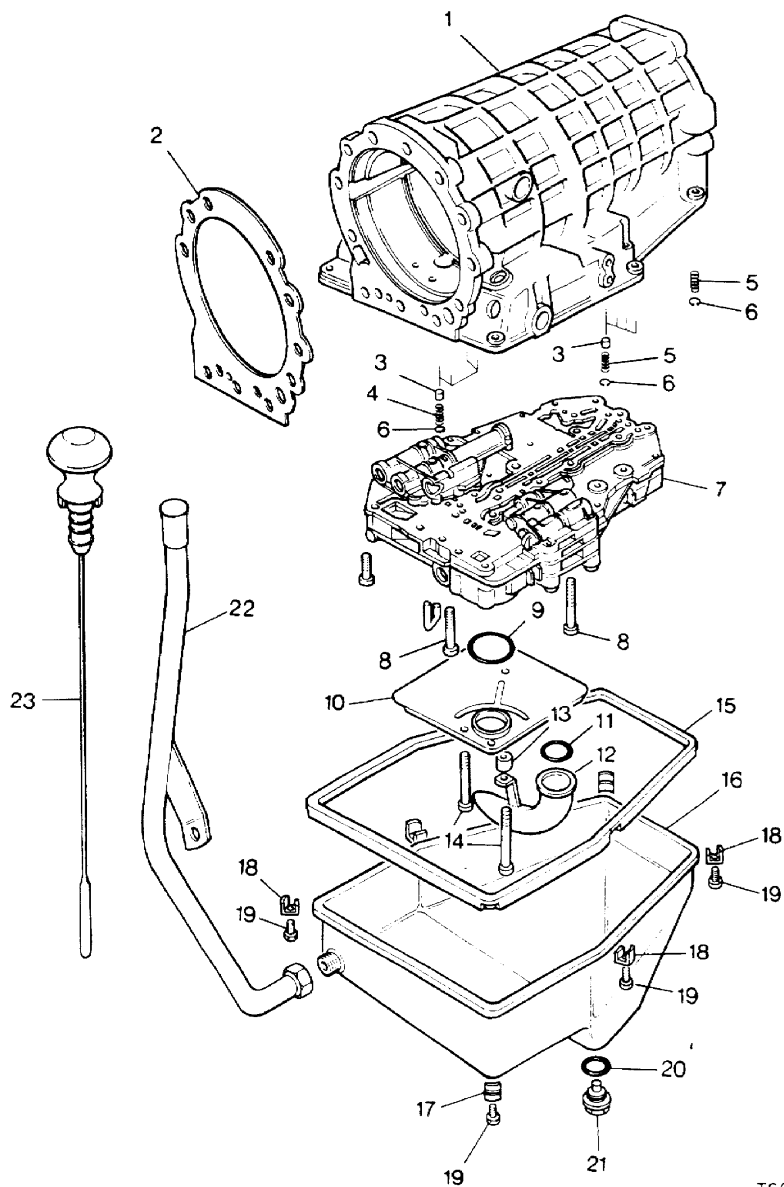

MODEL RANGE ROVER
BLOCK TS 6042
PAGE CB A 6

AUTOMATIC TRANSMISSION ZF - TRANSMISSION CASE

ILL	PART NO	DESCRIPTION	QTY	REMARKS
1		Transmission Case	1	NSP
2	RTC4320	Gasket-Case/Housing	1	*
3	RTC4280	Sealing Sleeve	8	
	RTC5209	Sealing sleeve	1	
4	RTC4281	Compression Spring-Short	4	
5	RTC4282	Compression Spring-Long	5	
6	RTC4657	Retaining Ring	9	
7	RTC5119	Control Unit 3.5 Engine	1	
	RTC6372	Control Unit 3.9 Engine	1	
	RTC6609	Control Unit 3.9 Engine	1	From Aug 1989
8	RTC4649	Screw-Unit/Case	1	
	RTC4278	Screw	4	
	RTC4277	Screw	3	
	RTC4279	Screw	8	
9	RTC4276	O Ring	1	*
10	RTC4653	Oil Screen	1	
11	RTC5818	O Ring	1	+
12	RTC4655	Suction Pipe	1	
13	RTC4656	Sleeve	1	
14	RTC4278	Screw	2	
15	RTC4268	Gasket-Sump/Case	1	*
16	RTC4652	Sump	1	
17	RTC4270	Corner Fixing Plate	4	)When Obsolete
18	RTC4271	Straight Fixing Plate	2	)Use Below
19	RTC4269	Screw	6	)
17	RTC5733	Corner Fixing Plate	4	)From 558752
18	RTC5734	Straight Fixing Plate	2	)
19	RTC5735	Hexagonal Screw	6	)
20	RTC4646	Sealing Washer-Drain Plug	1	+
21	RTC4647	Drain Plug	1	
22	FTC1356	Tube Dipstick	1	
23	SRF23	Dipstick 620mm Long	1	
	FTC1356	Tube-Dipstick Phantom Grey	1	
	FTC1357	Dipstick 689mm Lg Royal Blue	1	

* Part of Gaskets And Seals Kit RTC5100

+ Not Part of Gaskets And Seals Kit.

NSP = Not Serviced Part.

Parts Not Applicable to USA.

200

TS6042