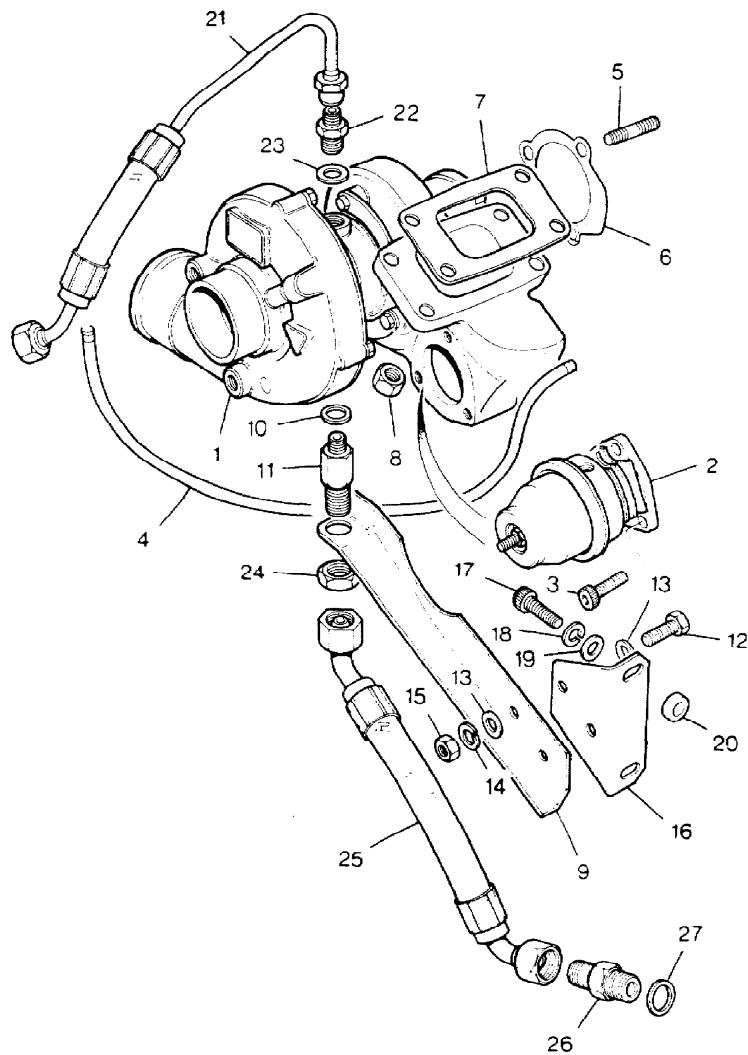

MODEL RANGE ROVER
BLOCK TS 5905A
PAGE BD DT 12

ENGINE - 2500 TURBO DIESEL - TURBOCHARGER

ILL	PART NO	DESCRIPTION	QTY	REMARKS
1	RTC4910	TURBOCHARGER	1	
2	RTC5017	+Wastegate	1	
3	SS108201L	+Screw M8x20mm-Wastegate/ Turbo	3	
4	RTC5018	+Tube-Wastegate	1	
5	RTC6717	+Stud-Turbo/Exh.Pipe	3	
6	RTC4894	Gasket-Exh.Pipe	1	**
7	RTC5004	Gasket-Turbo/Exh.Manifold	1	**
8	NH108141L	Nut-Turbo/Manifold	4	
9	RTC4952	Bracket-Turbo	1	
10	RTC5016	Sealing Washer	1	*
11	RTC4943	Adaptor	1	
12	SH108201L	Screw M8x20mm-Brkt/Support	2	
13	WA108051L	Plain Washer	4	
14	WL108001L	Spring Washer	2	
15	NH108051L	Nut	2	
16	RTC4951	Bracket-Brkt/Block	1	
17	SS108251	Screw M8x25mm-Brkt/Block	2	
18	WL108001L	Spring Washer	2	
19	WA108051L	Plain Washer	2	
20	RTC4963	Distance Piece	2	
21	RTC4960	Feed Pipe-Turbo Lube	1	
22	RTC5015	Union-Lube/Turbo	1	
23	BAU5374L	Sealing Washer	1	*
24	RTC4972	Nut-Bracket/Turbo	1	
25	RTC4941	Scavenge Pipe-Oil Lube	1	
26	JAM3255L	Adaptor-Pipe/Block	1	
27	JAM3256L	Sealing Washer	2	*

* Part of Kit STC158

** Part Of Kit RTC4993

Parts Not Applicable to USA.