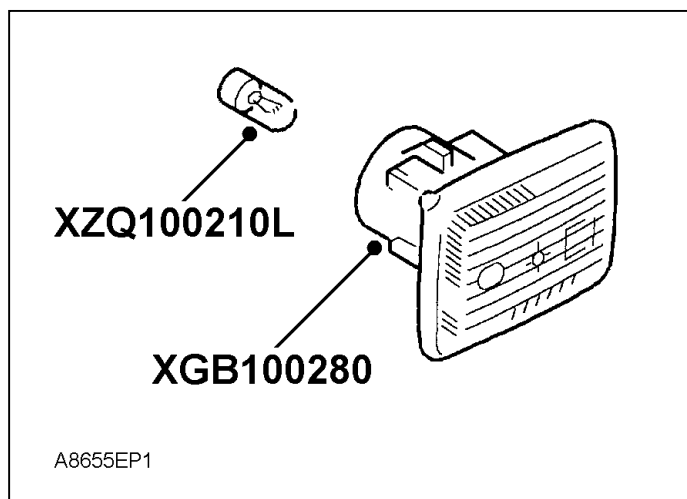

TECHNICAL BULLETIN

MODEL/DERIVATIVE:
Range Rover

Bulletin N°: 0032
CDS. ref: L8655bu
Issue: 1
Date: 23.05.01

AFFECTED RANGE:
All vehicles up to VIN 1A 455643

PROBLEM:
SIDE REPEATER LAMP ADRIFT FROM FRONT WING

CAUSE:
Failure of the repeater lamp retaining clip.

ACTION:
On customer complaint of poor side repeater lamp retention on a vehicle prior to the above VIN, replace the faulty unit with improved part XGB100280.

NOTE: XGB100280 has a clear lens.
If the lamp to be replaced has an amber lens, replace both lamps and fit new bulbs XZQ100210L.

PARTS INFORMATION:
XGB100280 Lamp - side repeater
XZQ100210L Bulb - side repeater lamp

WARRANTY CLAIMS:
Use Complaint Code: 7J4B

Use S.R.O.: 86.40.51 Lamp - side repeater - one side or both - renew
Time allowance: 0.10Hrs