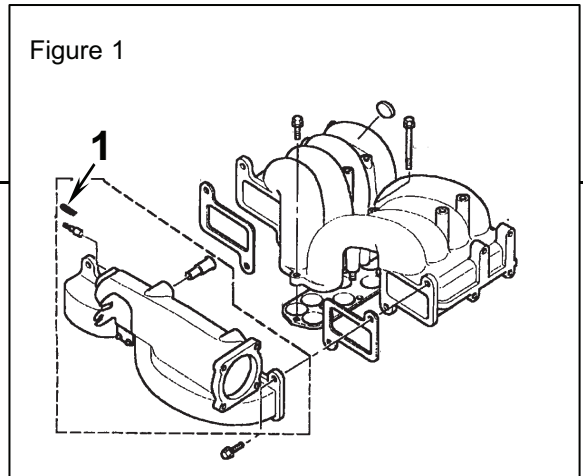

TECHNICAL ALERT

June 27, 2001

TA01 3001

NAS ☒ US Only ☐ Cda Only ☐

ATTENTION: Service Manager Service Advisor Technician

Incorrect Vacuum Cap Installed in Production

A limited number of vehicles have had an old specification vacuum cap installed on the inlet manifold during production. A batch of these older parts was inadvertently delivered to the production line. A revised TIB with the extended VIN range will be issued shortly, but vehicles in retailer inventory should be corrected before delivery.

Please inspect your inventory for affected vehicles. Use the VIN list on the following page to ensure that the vacuum cap is corrected to the new specification part (LKD000020) for vehicles in your inventory as outlined in TIB 30/02/00/NAS:

REPAIR PROCEDURE

INSPECT AND INSTALL NEW PLUG

1. Replace hard plastic vacuum cap with the new style cap (LKD000020).

WARRANTY CLAIMS:

30.25.89/26.....Time 0.20 hrs.
Inspect for incorrect cap
and install new cap

Figure 1