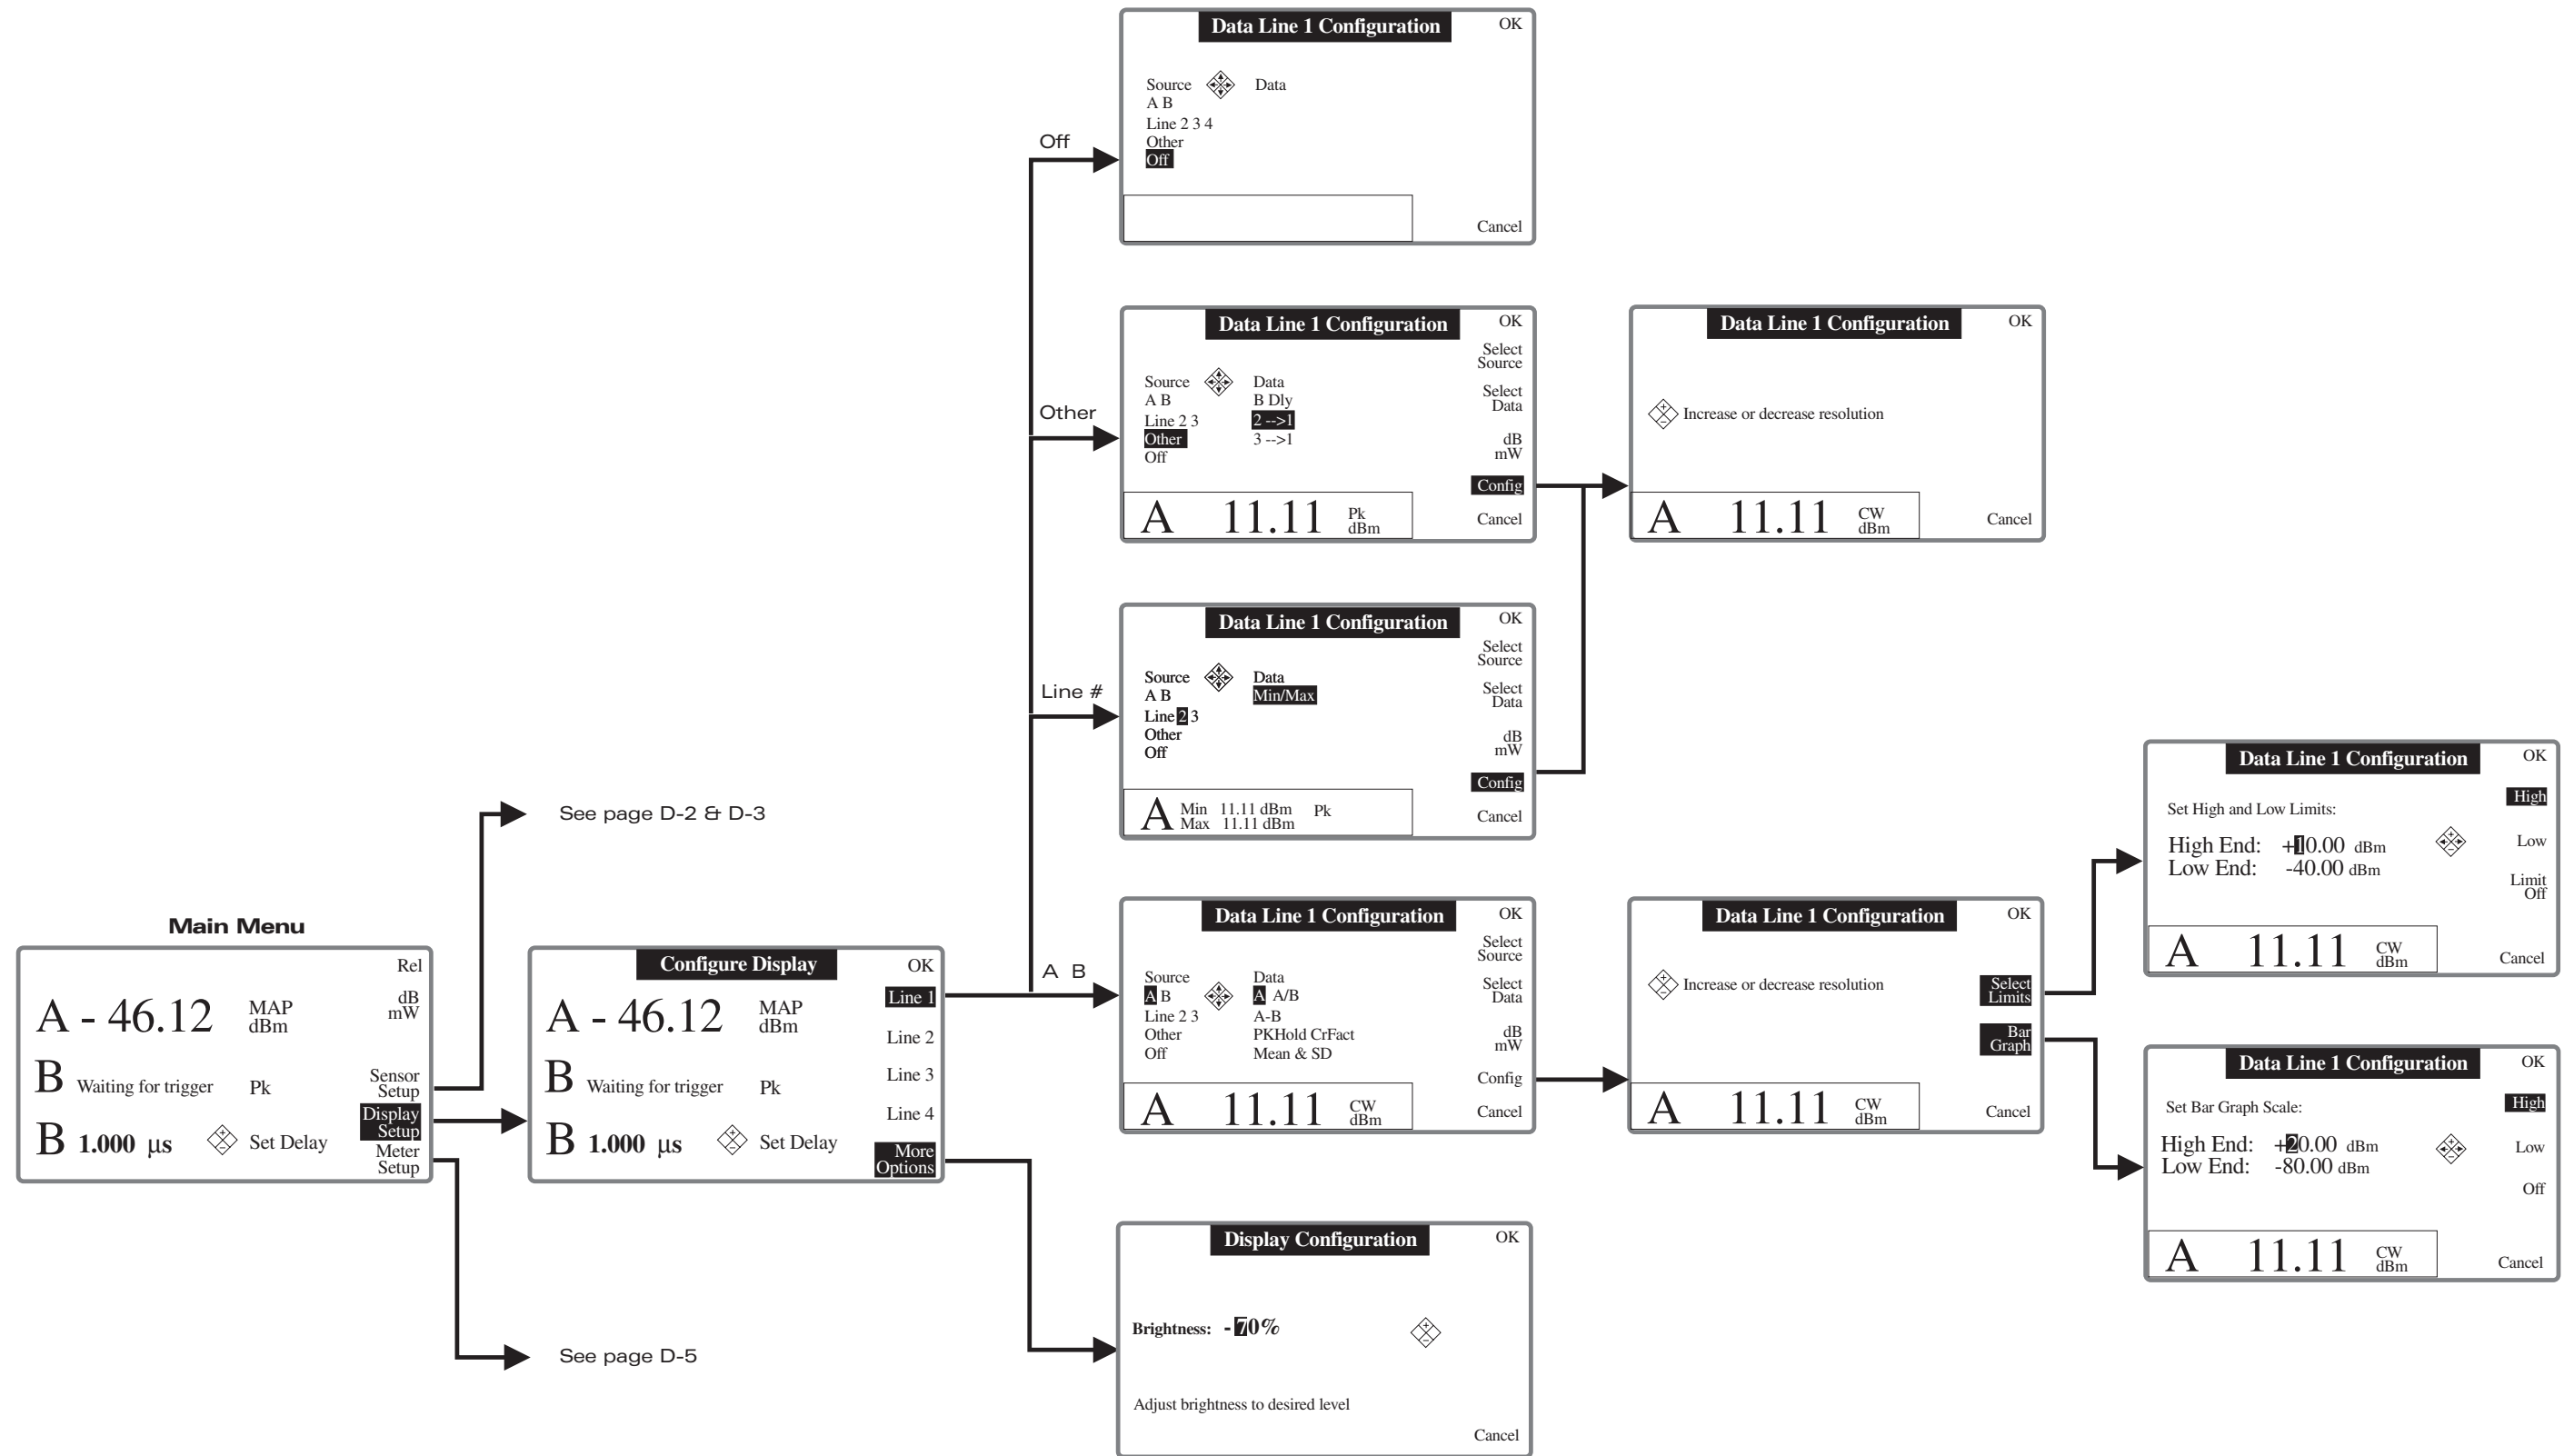

Figure D-4: Meter Setup Menu Structure

Figure D-5: Display Setup Menu Structure