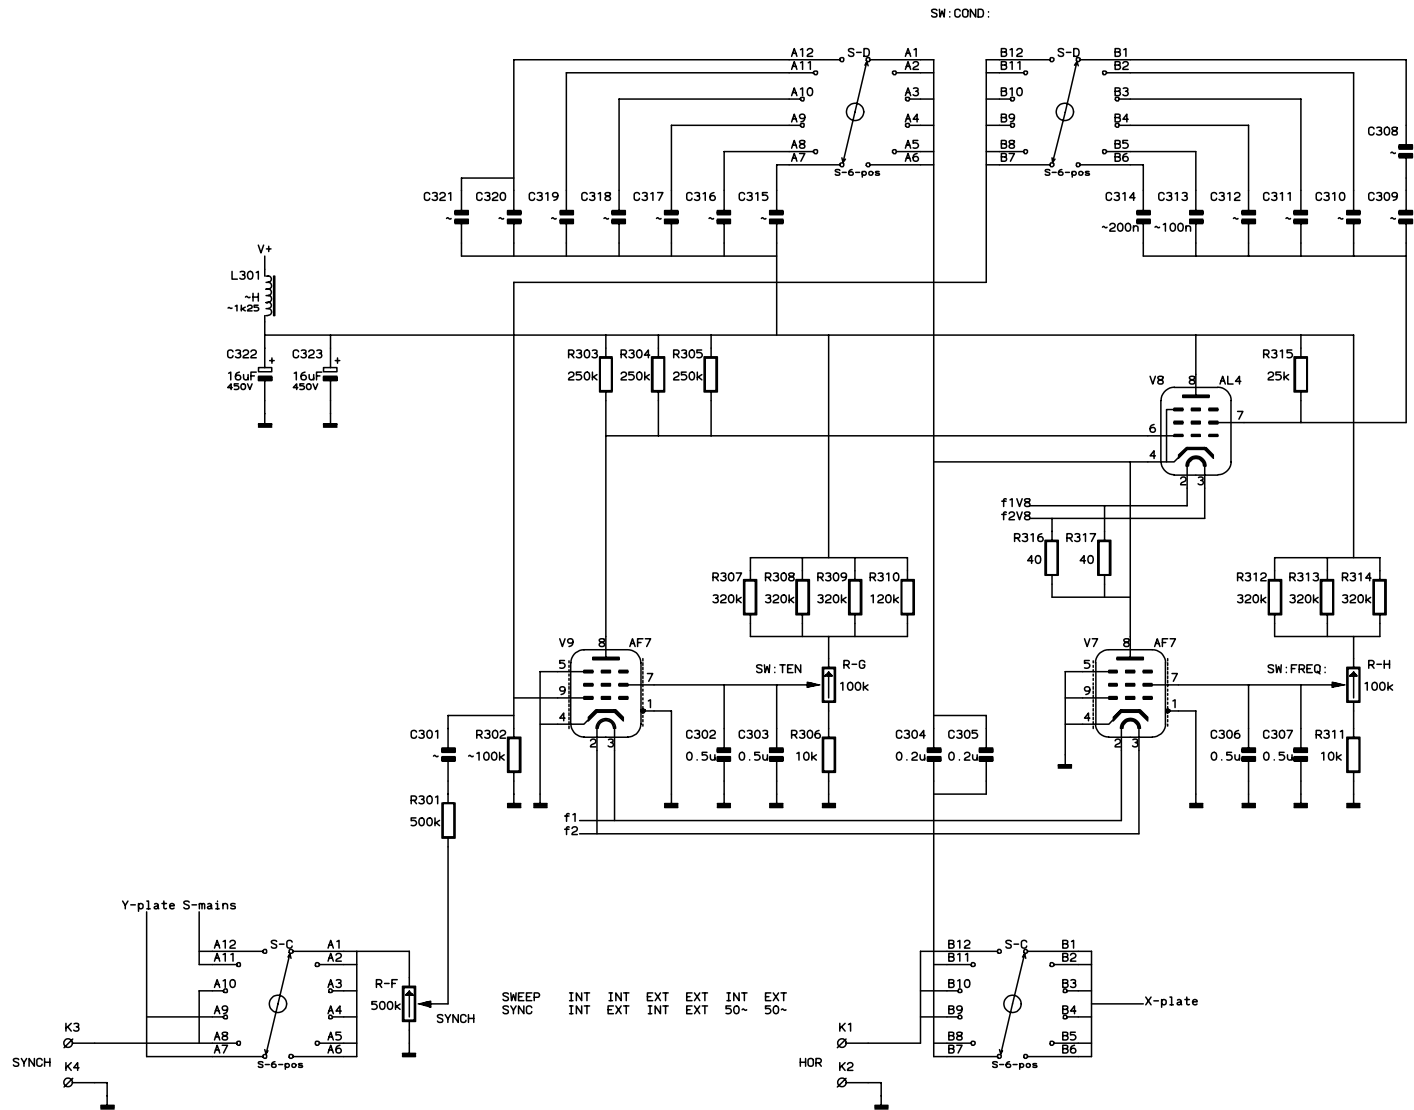

PHILIPS CATHODE RAY OSCILLOGRAPH GM3150
POWERPACK

Frank Philipse	SIZE: A2	CODE: GM3150-1
	ENG: FP	DATE: 010526 010619
	CHECK: FP	SHEET: 1 of 3

- means : measured or estimated value

PHILIPS CATHODE RAY OSCILLOGRAPH GM3150	
AMPLIFIER	
Frank Philipse	SIZE: A2 CODE: GM3150-2
	ENG: FP DATE: 010526 010619
	CHECK: FP SHEET: 2 of 3

- means : measured or estimated value

PHILIPS CATHODE RAY OSCILLOGRAPH GM3150	
TIME-BASE UNIT	
Frank Philipse	SIZE: A2 CODE: GM3150-3
	ENG: FP DATE: 010612 010619
	CHECK: FP SHEET: 3 of 3

- means : measured or estimated value