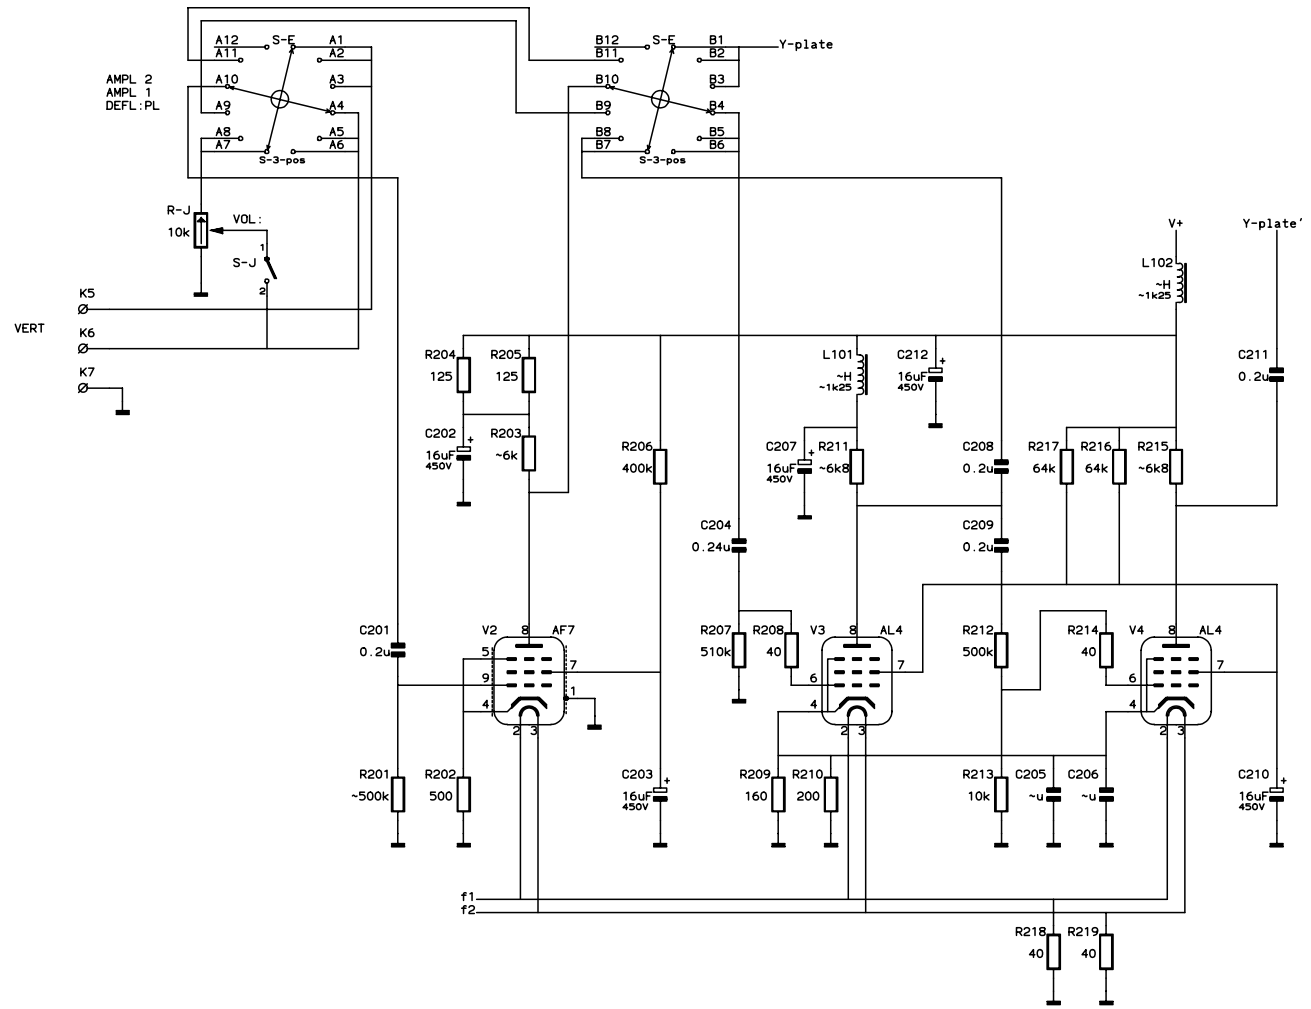

PHILIPS CATHODE RAY OSCILLOGRAPH GM3150
POWERPACK

Frank Philipse	SIZE: A2	CODE: GM3150-1
	ENG: FP	DATE: 010526 010619
	CHECK: FP	SHEET: 1 of 3

- means : measured or estimated value

PHILIPS CATHODE RAY OSCILLOGRAPH GM3150	
AMPLIFIER	
Frank Philipse	SIZE: A2 CODE: GM3150-2
	ENG: FP DATE: 010526 010619
	CHECK: FP SHEET: 2 of 3

- means : measured or estimated value

PHILIPS CATHODE RAY OSCILLOGRAPH GM3150	
TIME-BASE UNIT	
Frank Philipse	SIZE: A2 CODE: GM3150-3
	ENG: FP DATE: 010612 010619
	CHECK: FP SHEET: 3 of 3

- means : measured or estimated value