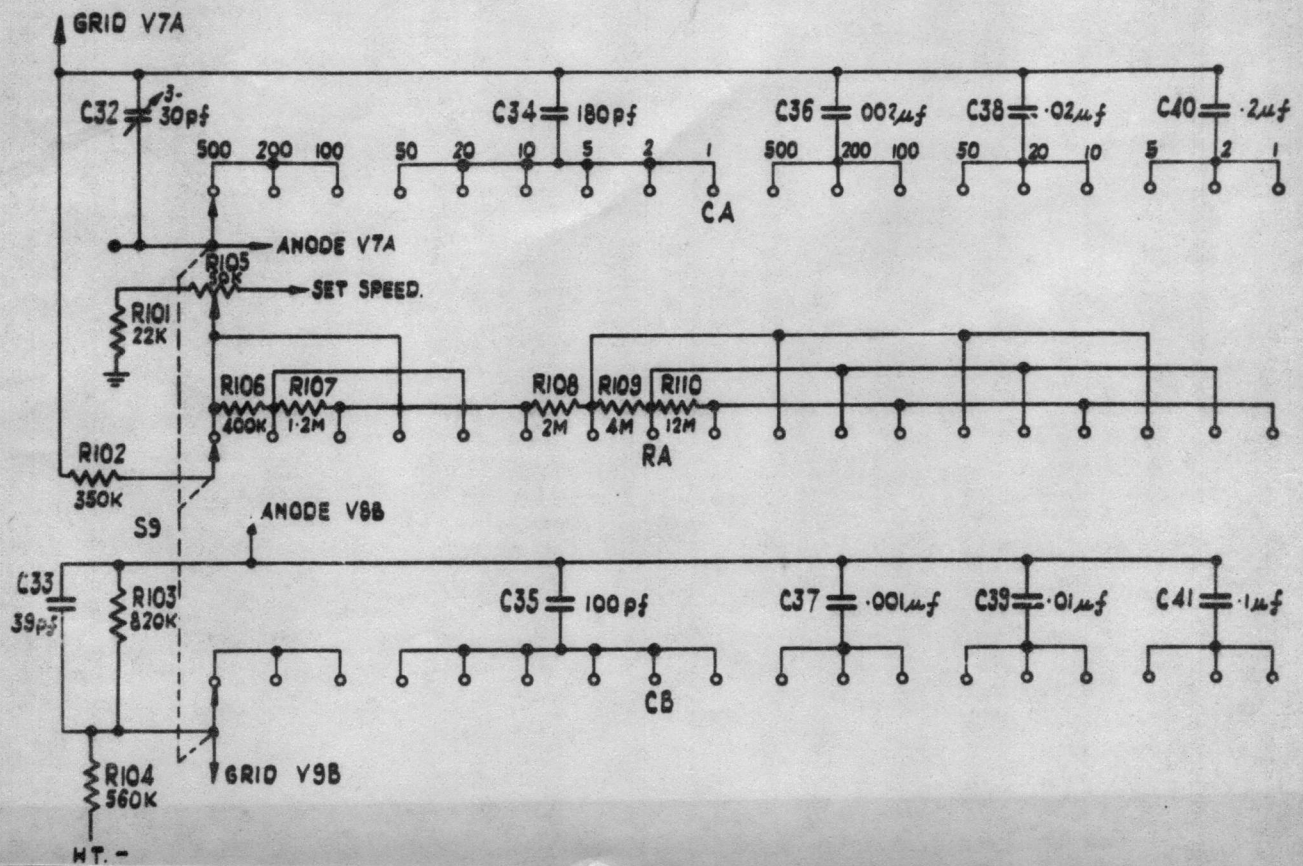

TIME BASE SWITCH

TRIGGER SELECTION